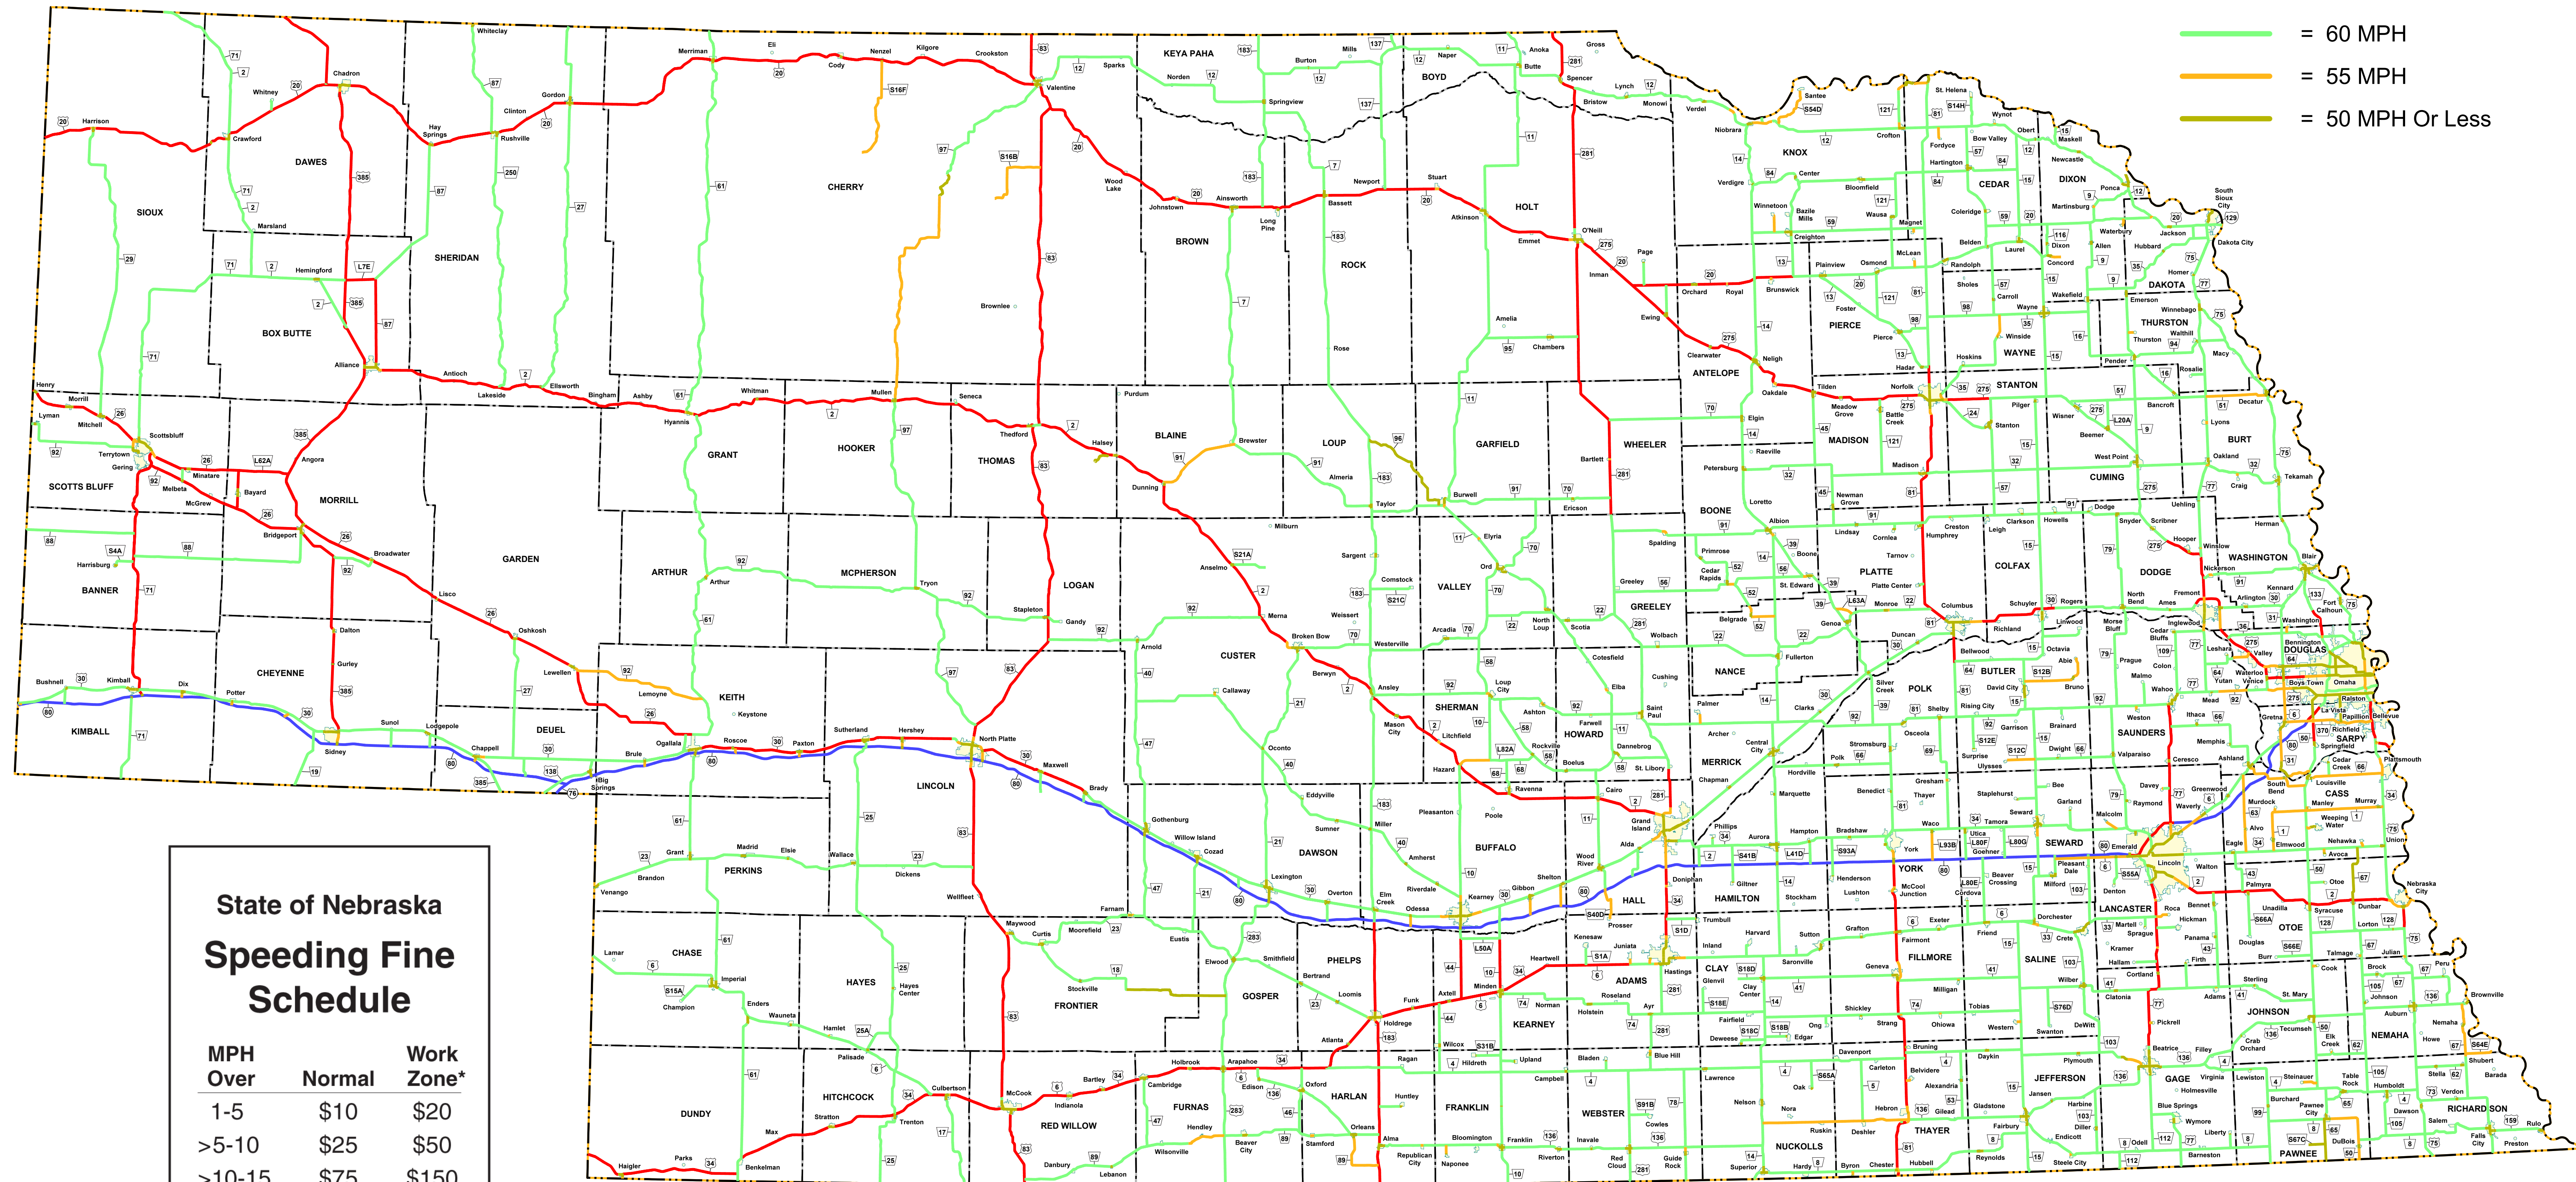

Highway Safety is Everyone's Business...

- = 75 MPH
- = 65 MPH
- = 60 MPH
- = 55 MPH
- = 50 MPH Or Less

**State of Nebraska
Speeding Fine
Schedule**

MPH Over	Normal	Work Zone*
1-5	\$10	\$20
>5-10	\$25	\$50
>10-15	\$75	\$150
>15-20	\$125	\$250
>20-35	\$200	\$400
>35	\$300	\$600

Plus court costs, in all cases.
*When workers are present

**Speeding Fines
Doubled
in Work Zones**

Buckle Up!