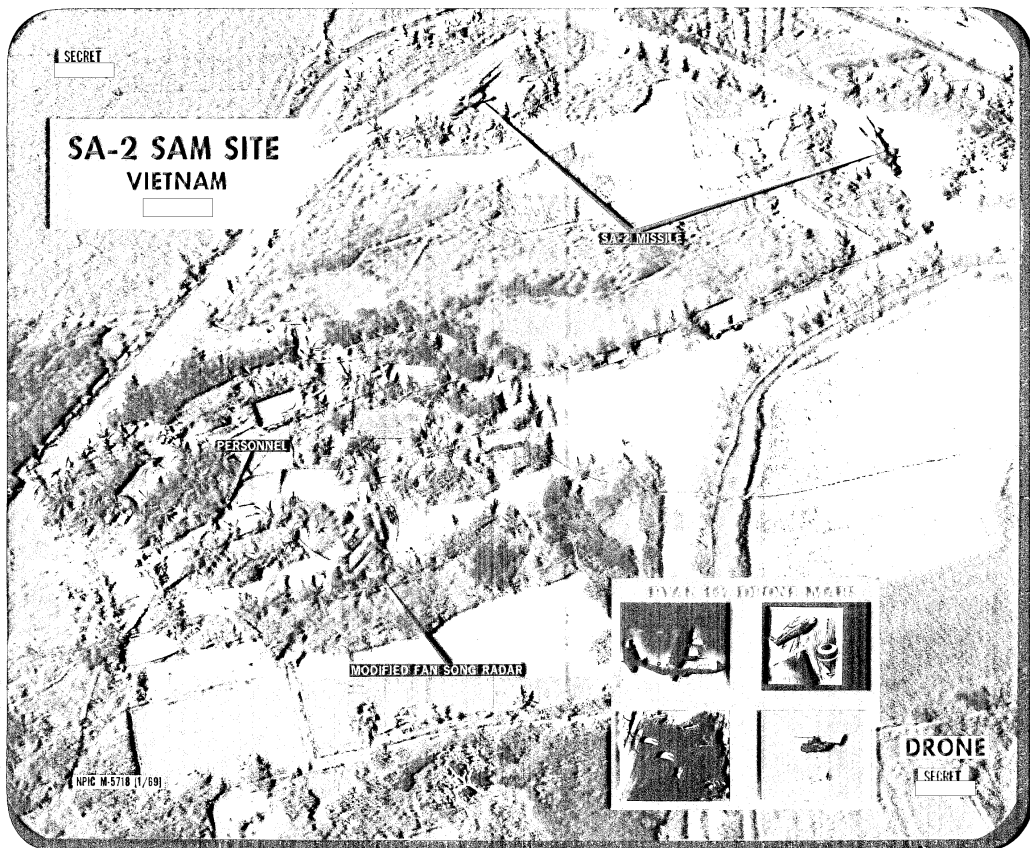

SECRET

M. 5713/69
NPIC CONTROL NUMBER

REPRODUCTION OF THIS DOCUMENT IN WHOLE OR IN PART IS PROHIBITED EXCEPT WITH THE PERMISSION OF THE OFFICE OF ORIGIN.

NATIONAL SUBSTANTIVE
BRIEFING AIDS
COLLECTION

RETURN TO:
BRIEFING AIDS UNIT
ROOM 4S-447A

25X1

25X1

25X1

25X1

25X1