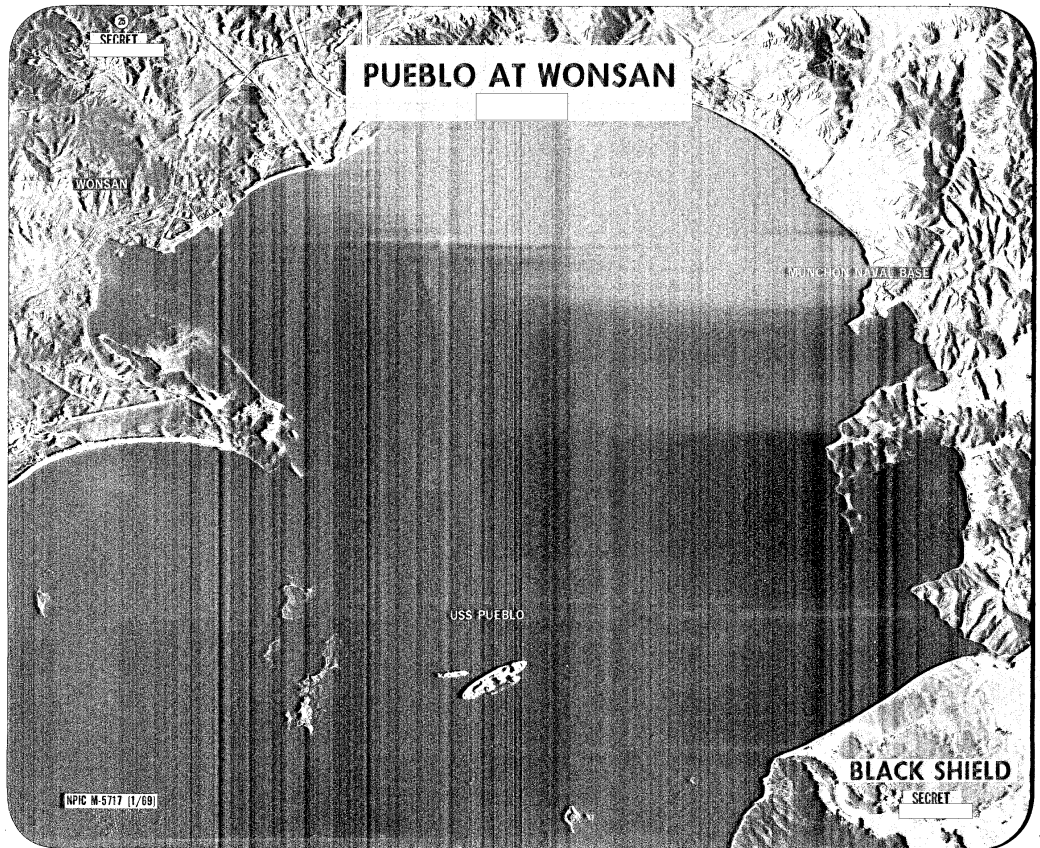

SECRET

NATIONAL PHOTOGRAPHIC INTERPRETATION CENTER

M. 5717/69
NPIC CONTROL NUMBER

REPRODUCTION OF THIS DOCUMENT IN WHOLE OR IN PART IS PROHIBITED EXCEPT WITH THE PERMISSION OF THE OFFICE OF ORIGIN.

NATIONAL SUBSTANTIVE
BRIEFING AIDS
COLLECTION

RETURN TO:
BRIEFING AIDS UNIT
ROOM 4S-447A

25X1

25X1

25X1

25X1

25X1