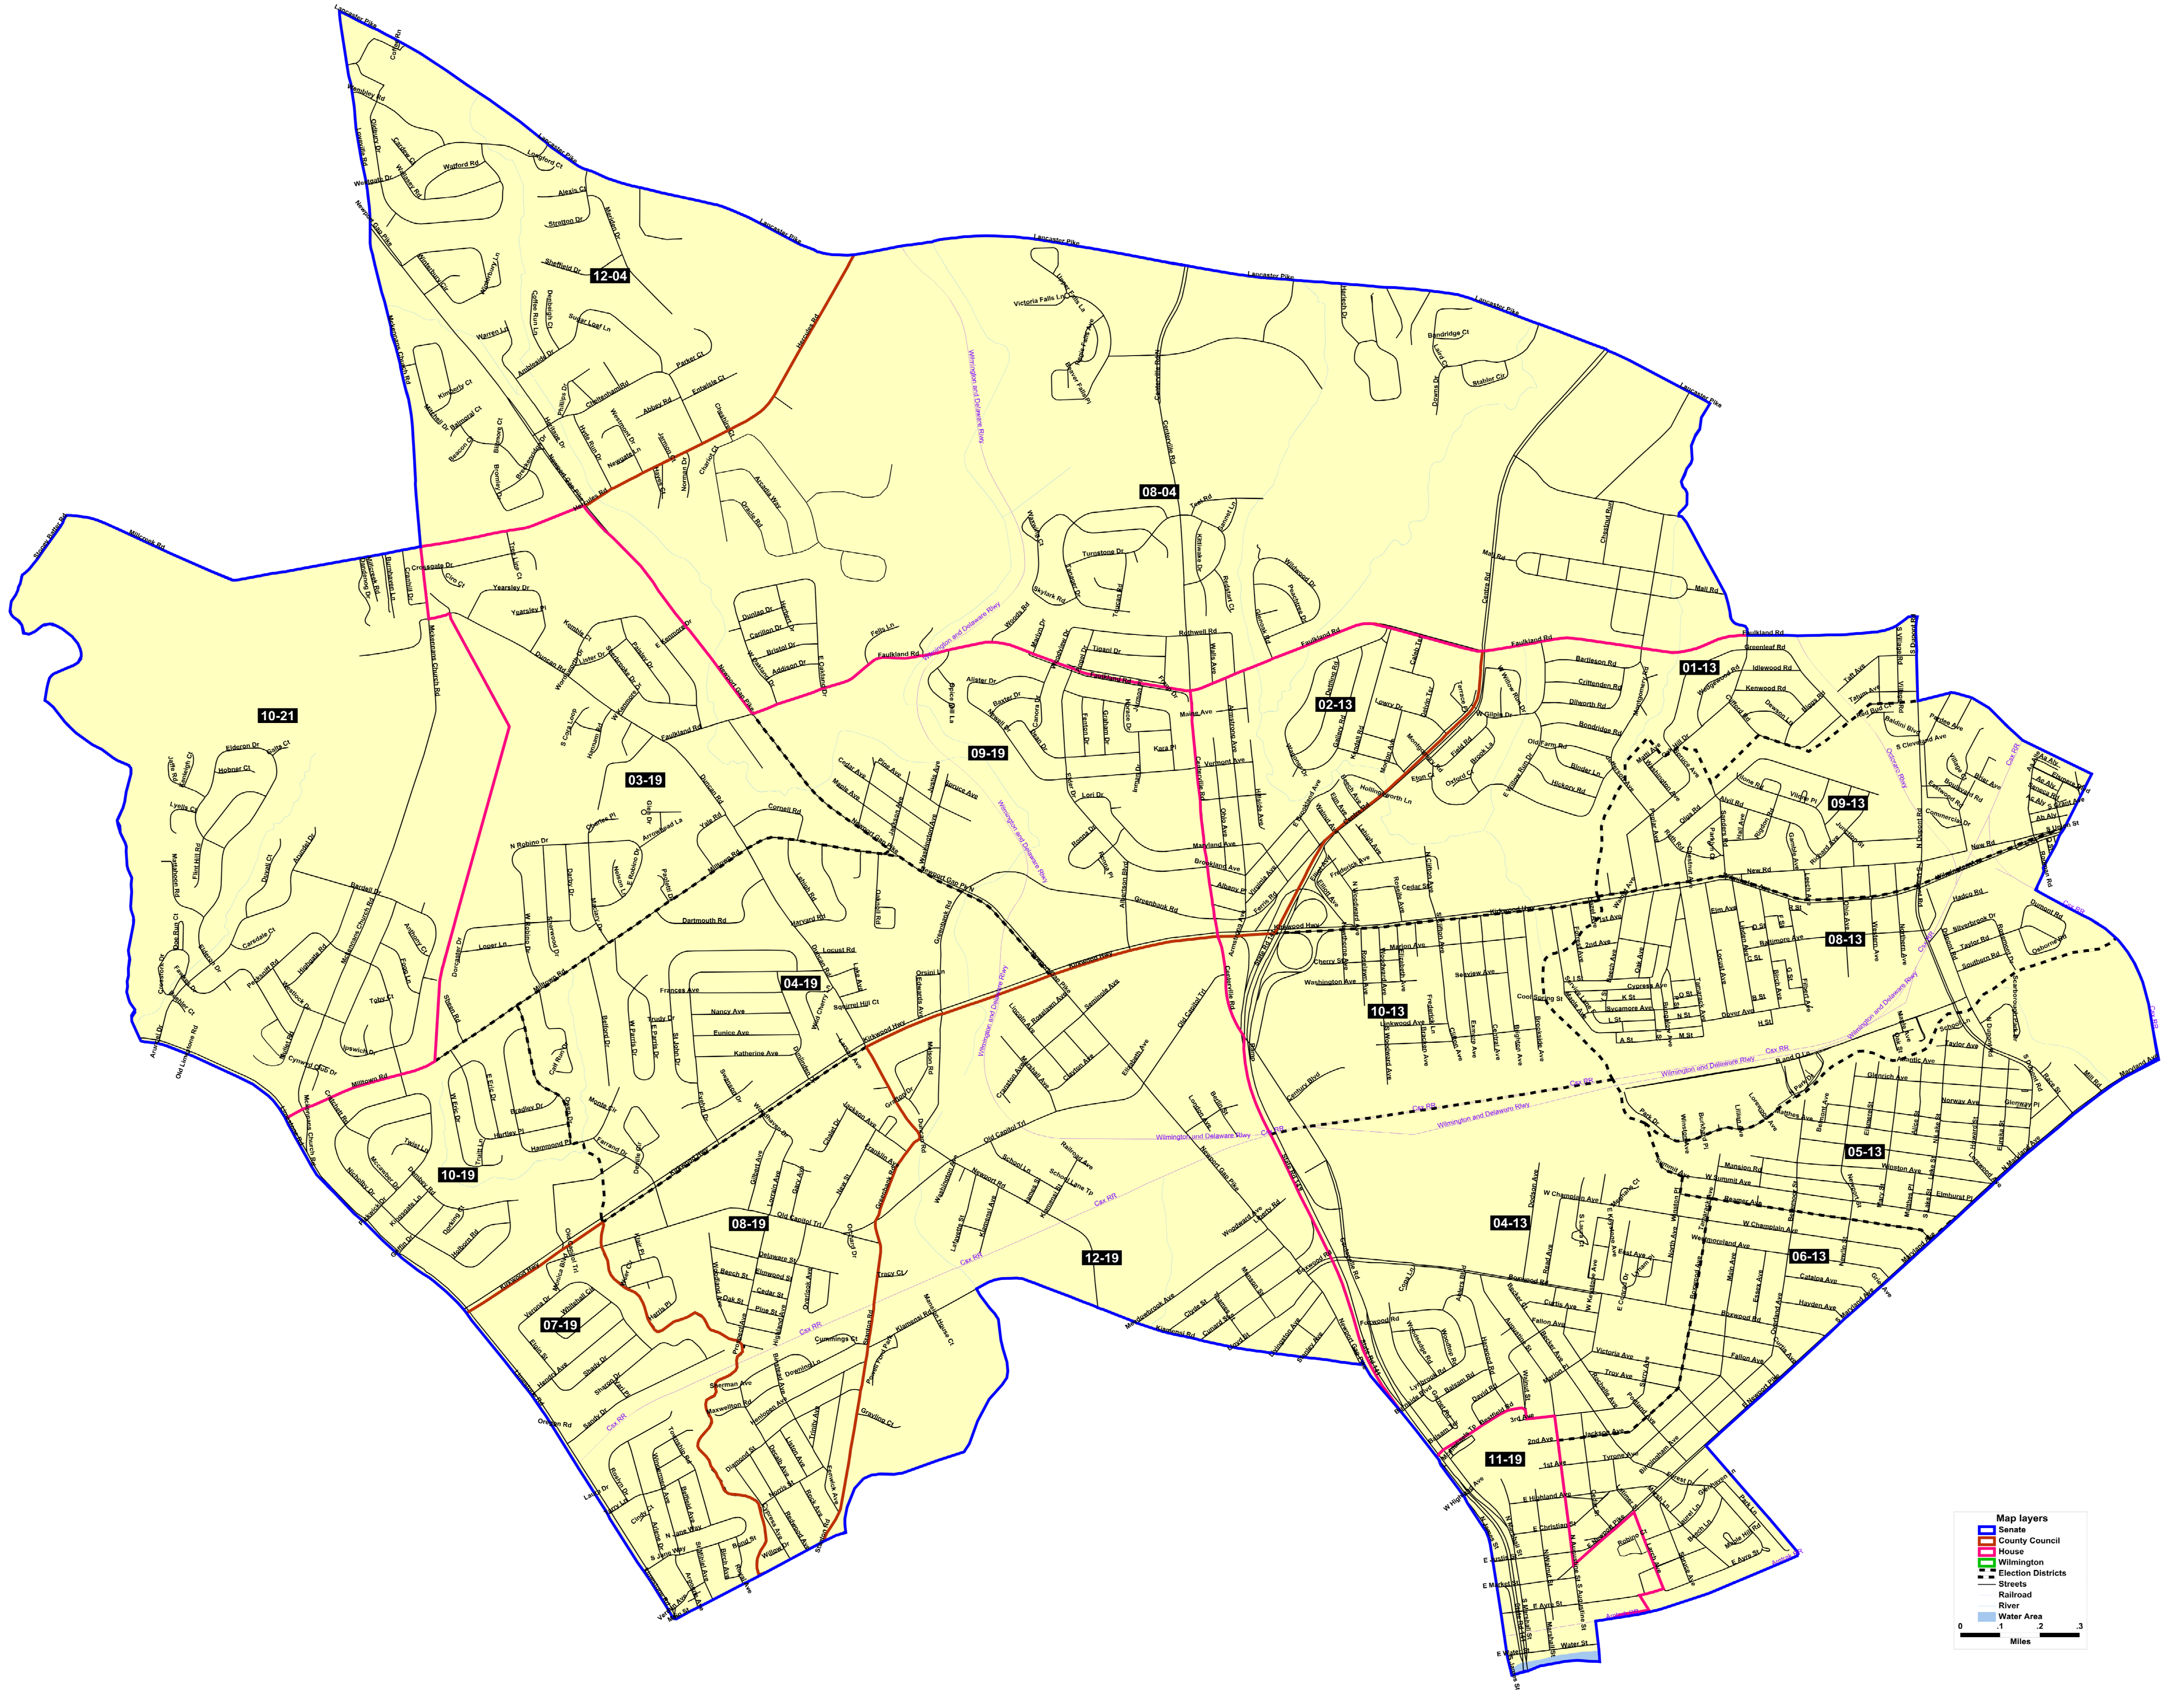

State of Delaware
New Castle County
State Senate District 07

Map layers

- Senate
- County Council
- House
- Wilmington
- Election Districts
- Streets
- Railroad
- River
- Water Area

0 1 2 3
Miles