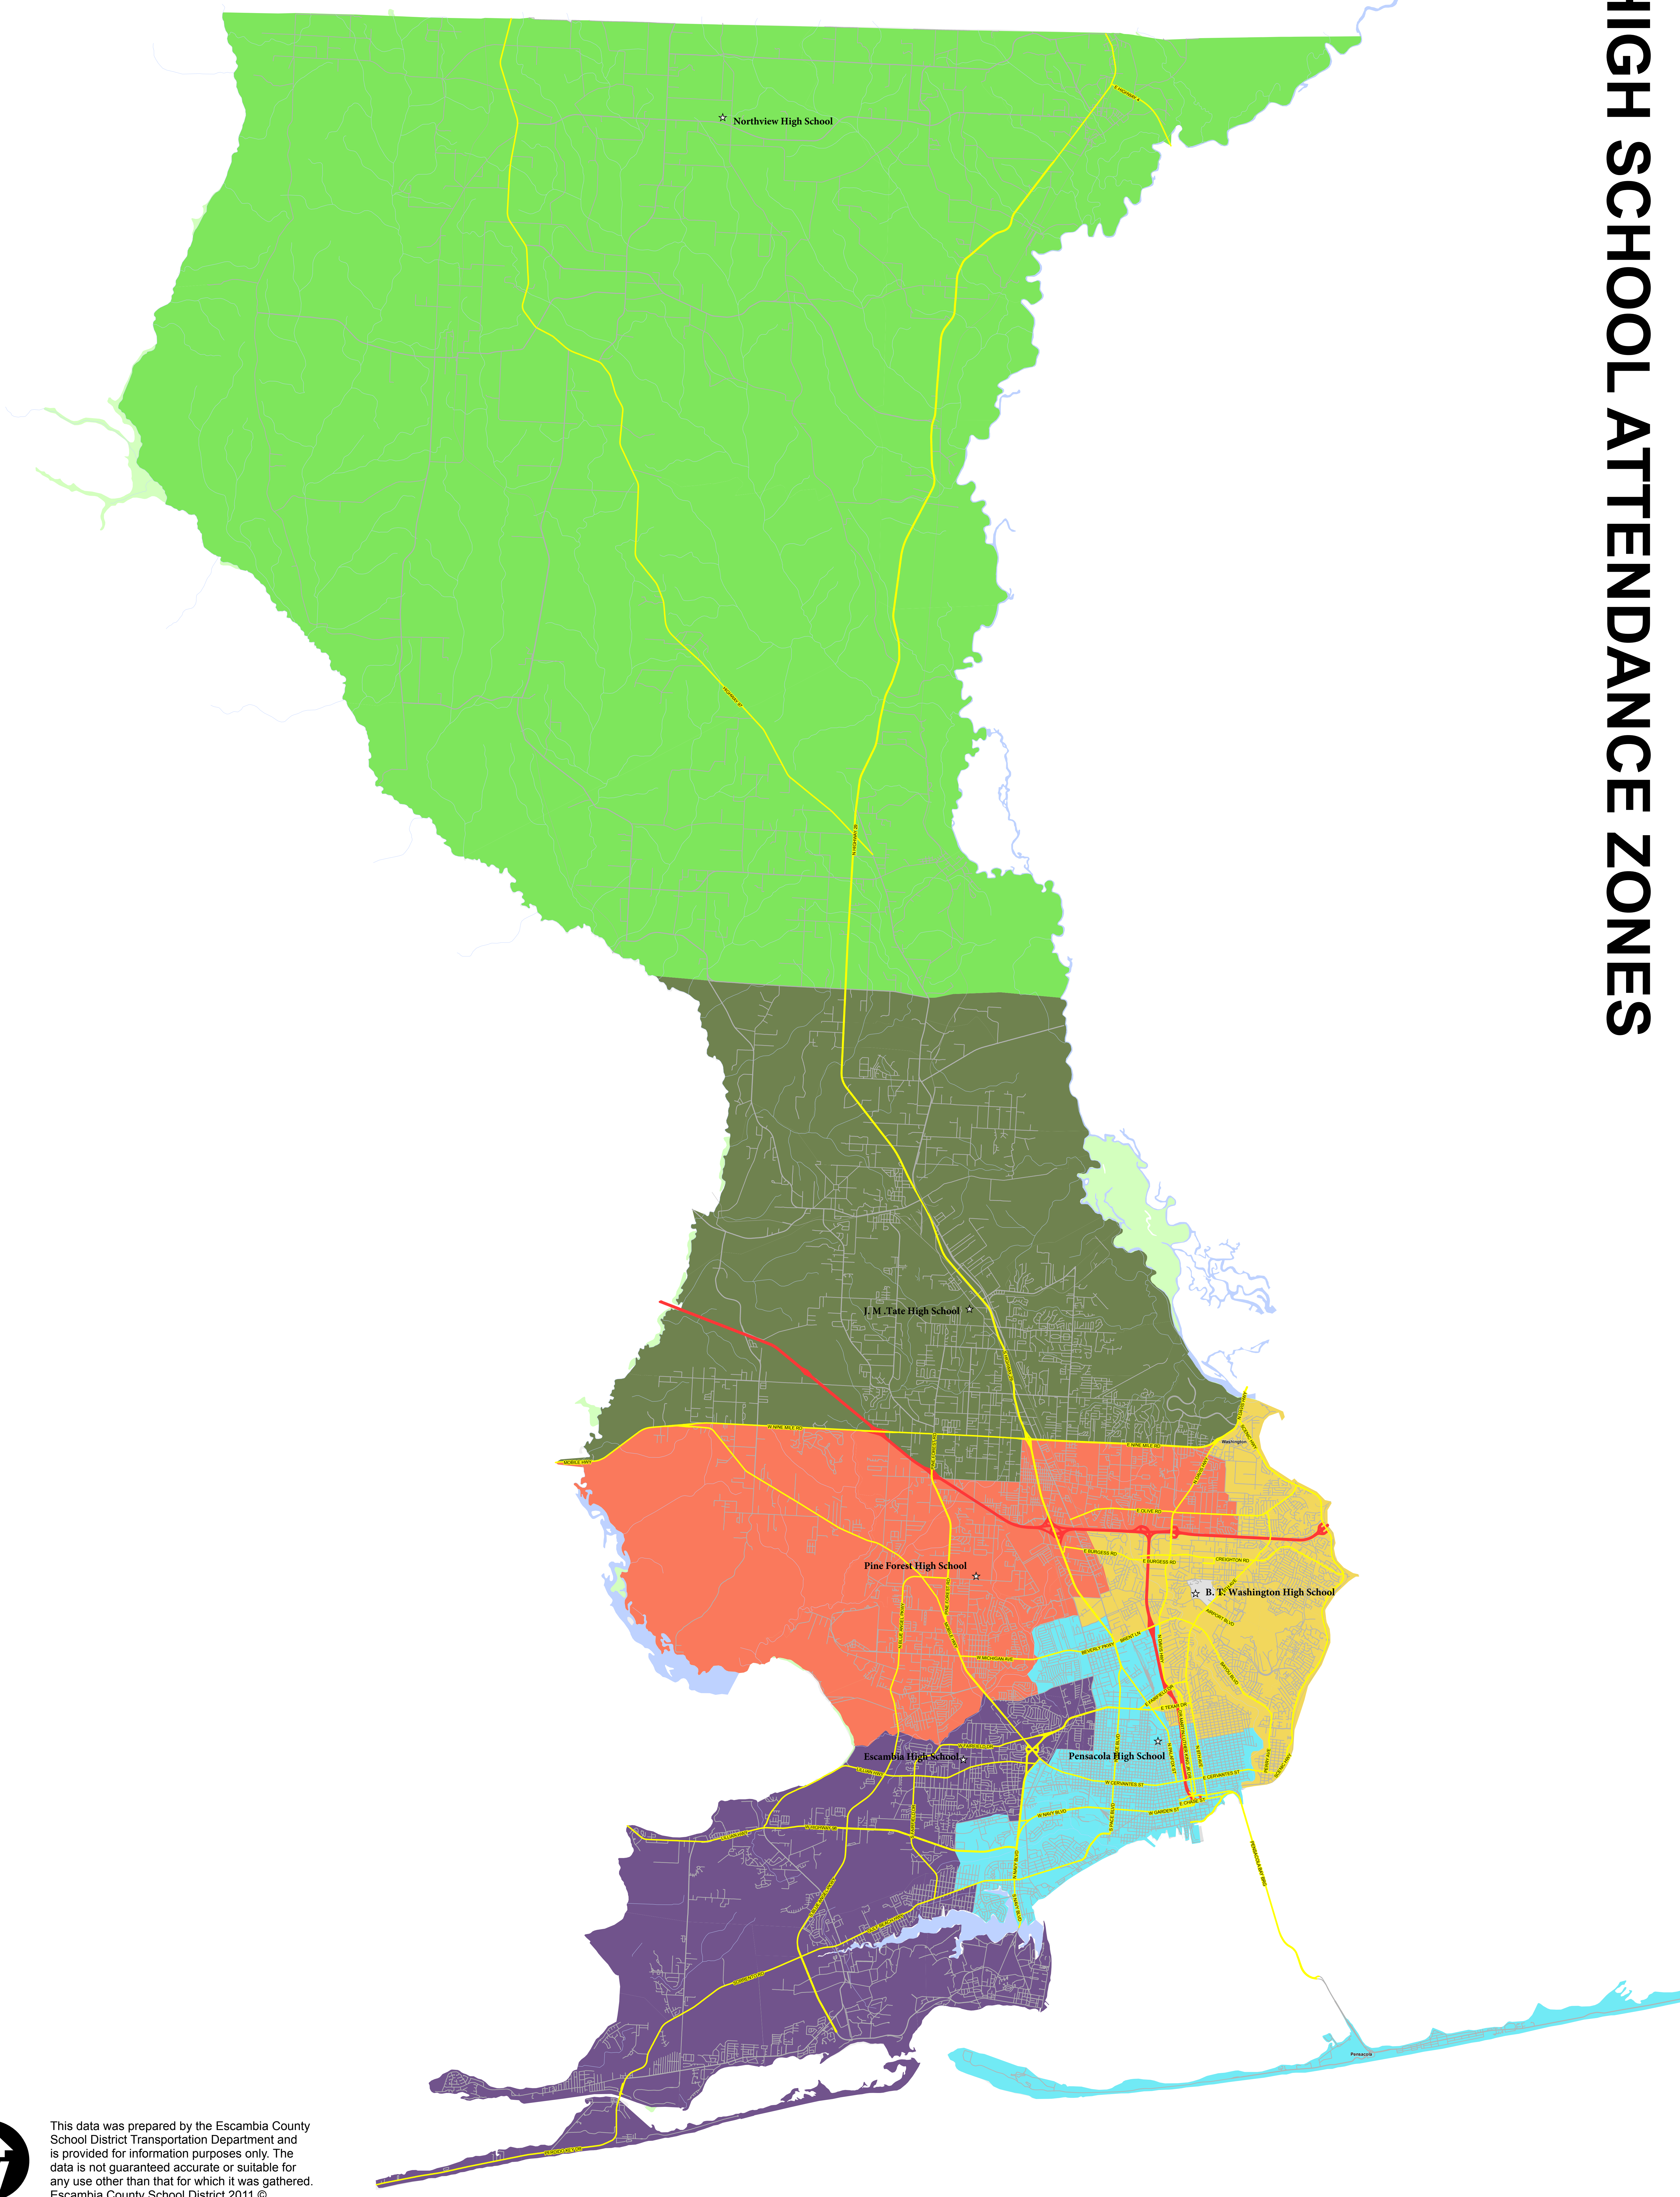

HIGH SCHOOL ATTENDANCE ZONES

This data was prepared by the Escambia County School District Transportation Department and is provided for information purposes only. The data is not guaranteed accurate or suitable for any use other than that for which it was gathered. Escambia County School District 2011 ©