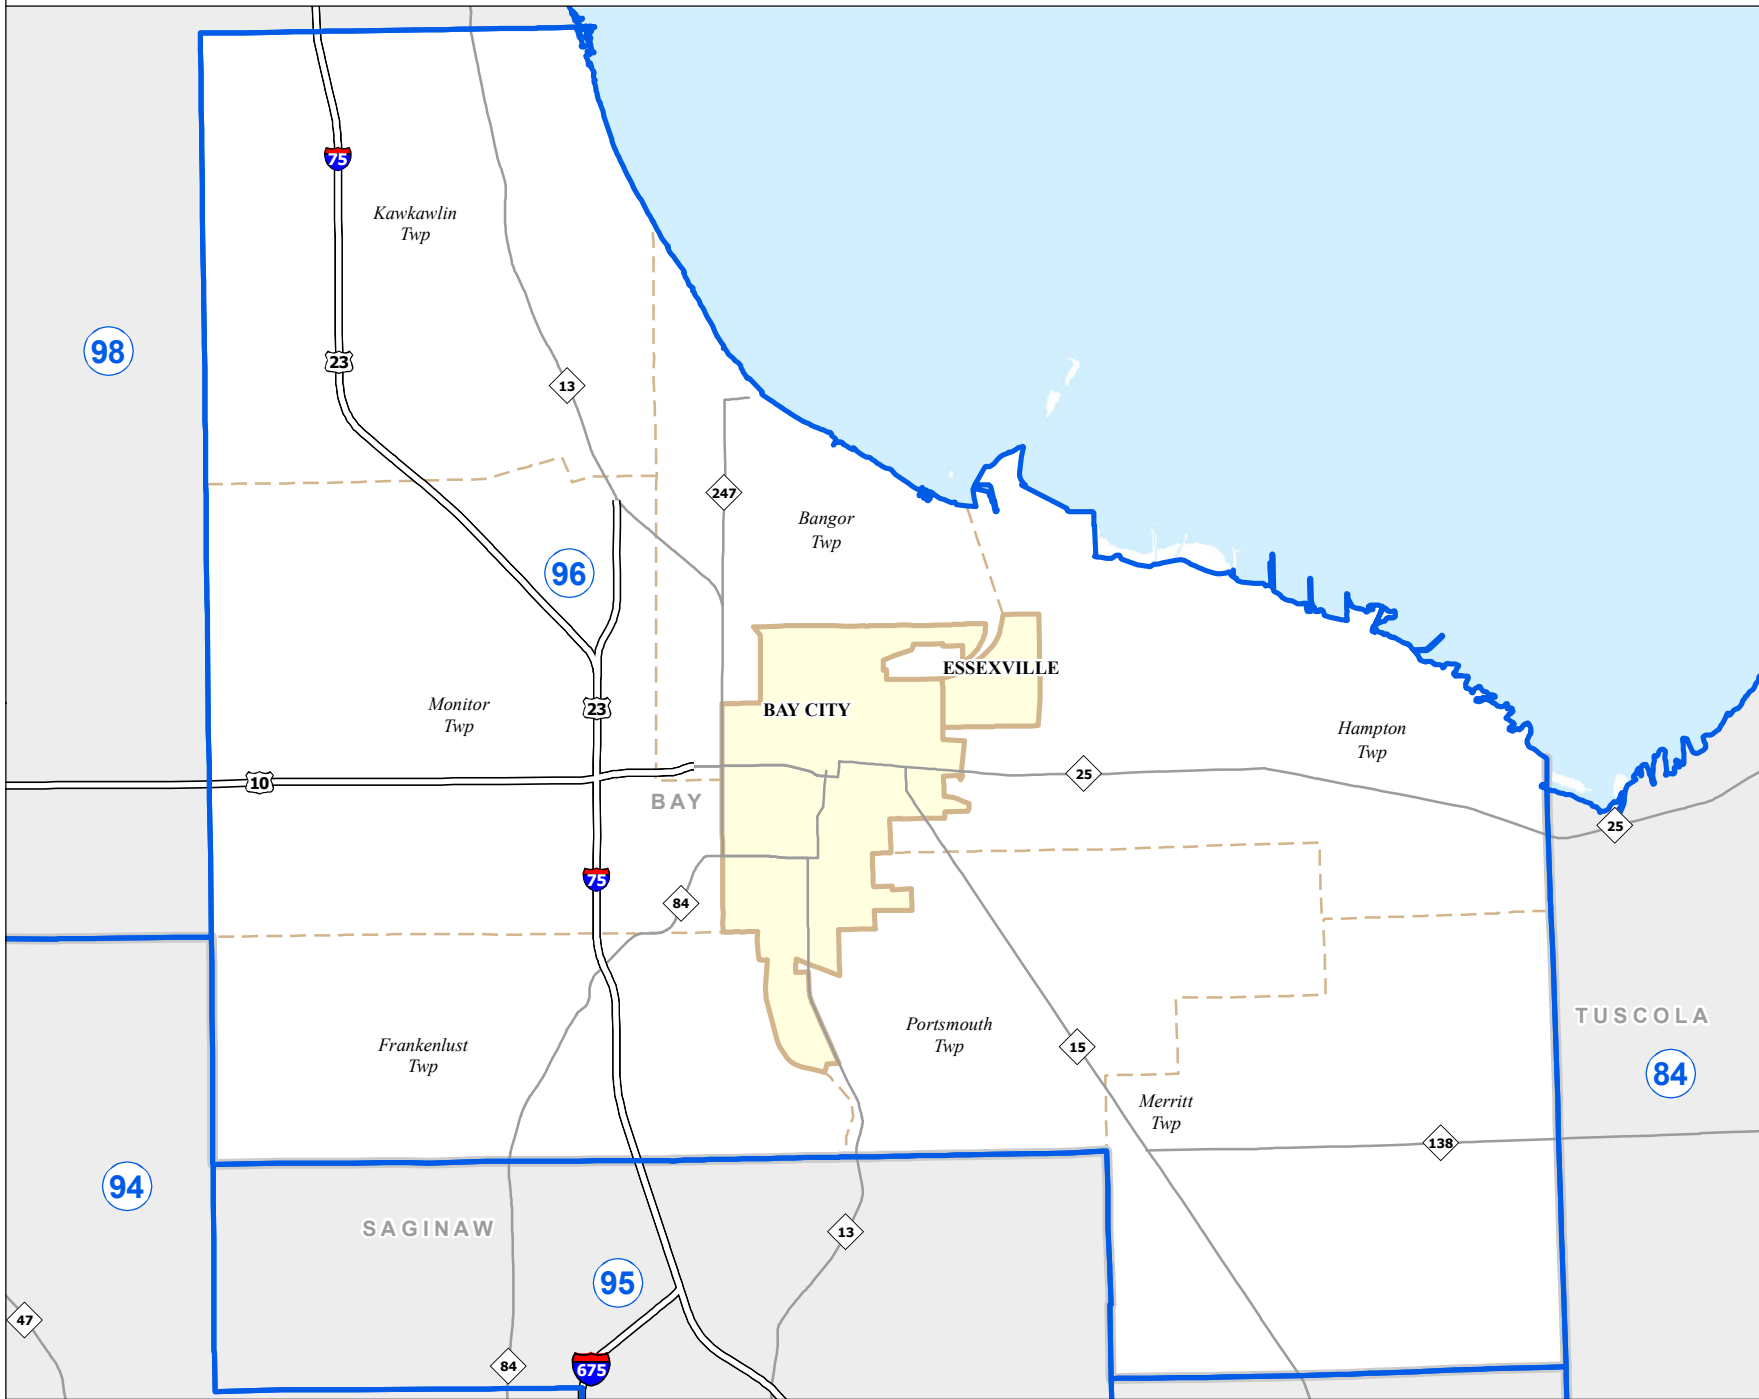

MICHIGAN STATE HOUSE DISTRICT 96

2011 Apportionment Plan

Source:
 Base Map:
 Michigan Geographic Framework v11a
 Legislative District Boundaries:
 2011 Apportionment Plan
 (as enacted by PA 129 of 2011)

Michigan State House of Representatives

District 96

Bay County (part)

Bangor Township
Bay City city
Essexville city
Frankenlust Township
Hampton Township
Kawkawlin Township
Merritt Township
Monitor Township
Portsmouth Township