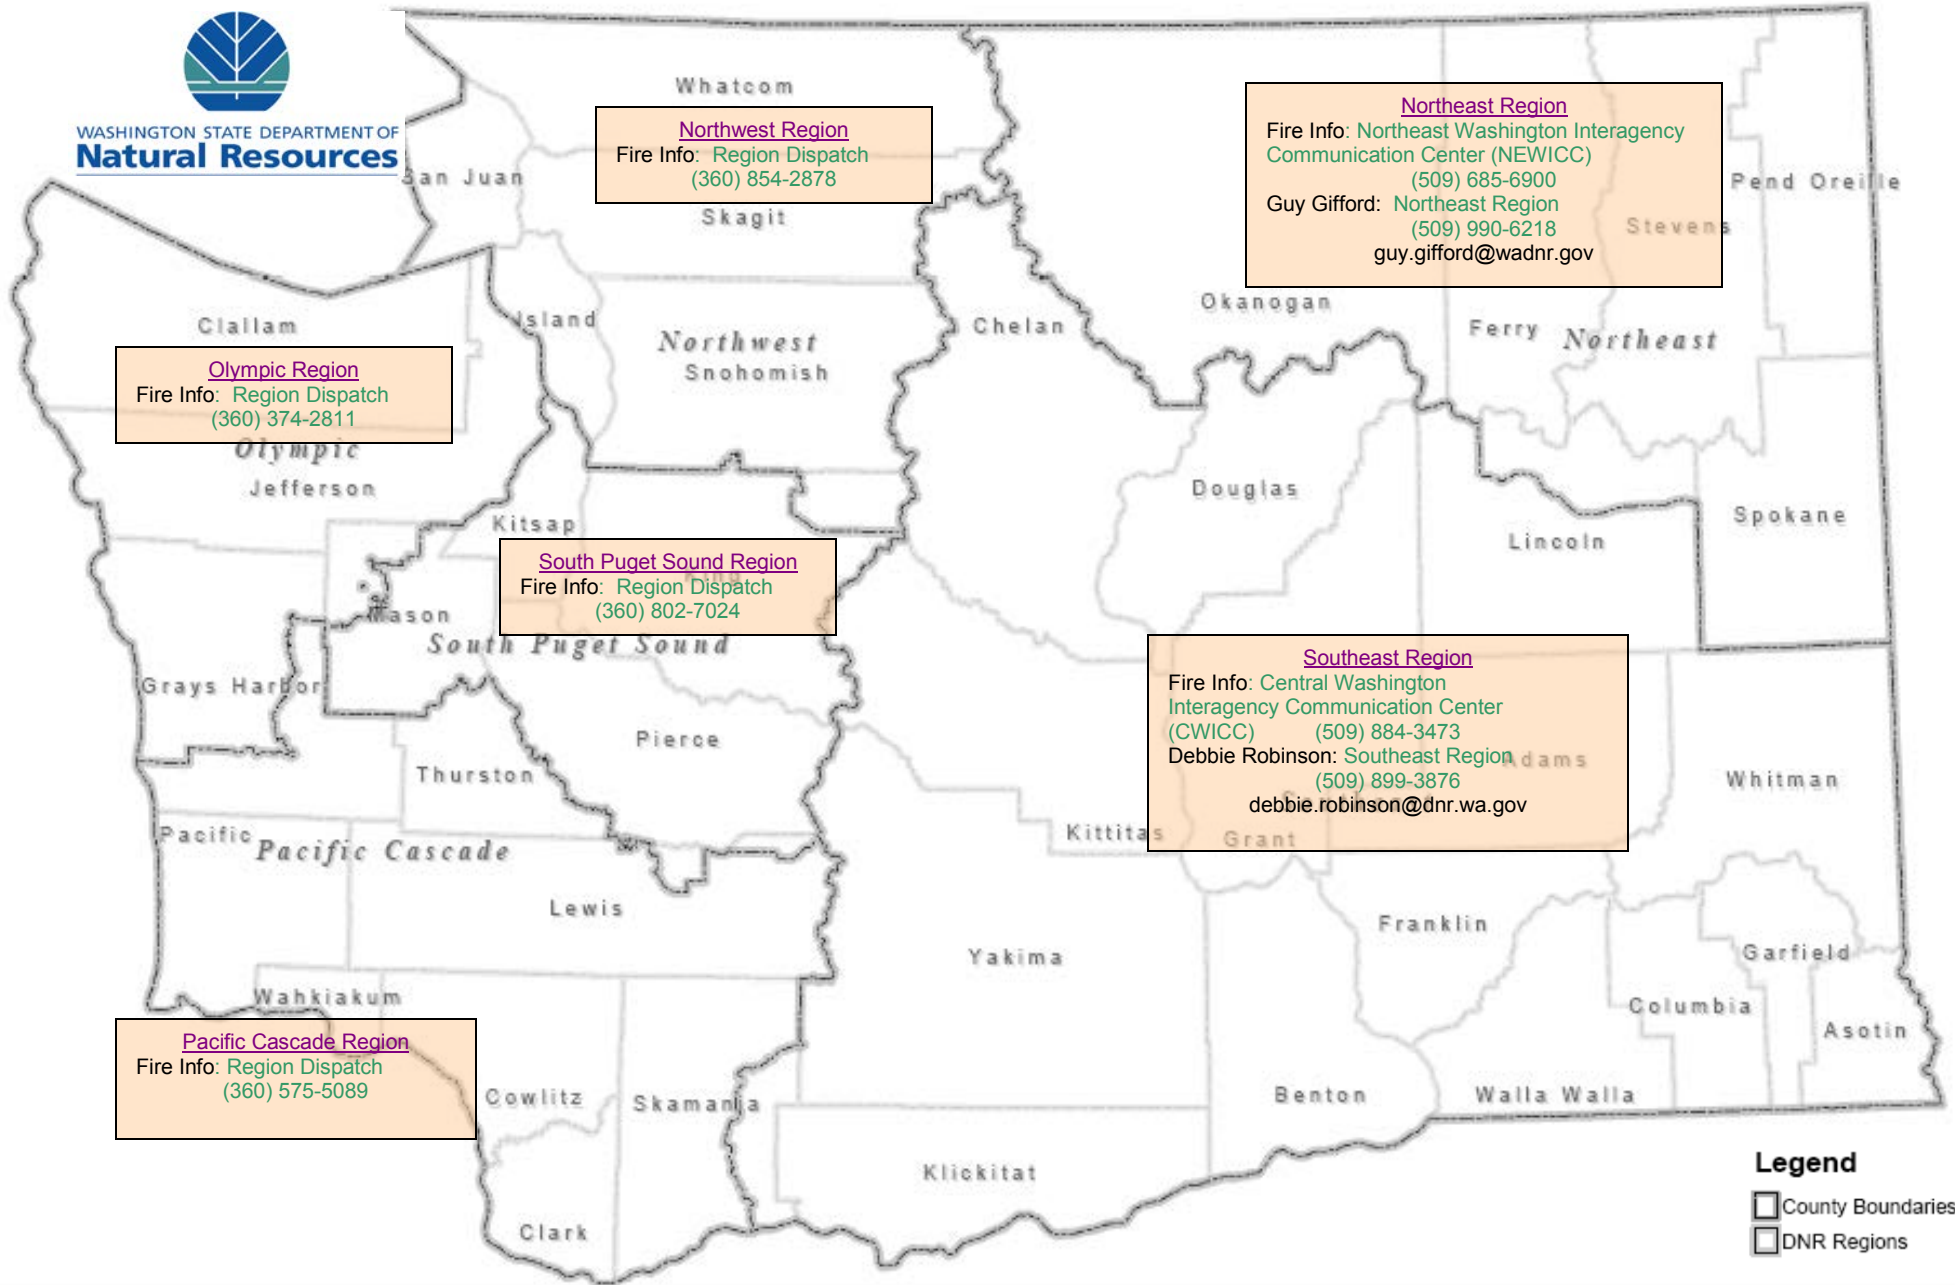

WASHINGTON STATE DEPARTMENT OF
Natural Resources

Northwest Region
Fire Info: Region Dispatch
(360) 854-2878

Northeast Region
Fire Info: Northeast Washington Interagency
Communication Center (NEWICC)
(509) 685-6900
Guy Gifford: Northeast Region
(509) 990-6218
guy.gifford@wadnr.gov

Olympic Region
Fire Info: Region Dispatch
(360) 374-2811

South Puget Sound Region
Fire Info: Region Dispatch
(360) 802-7024

Southeast Region
Fire Info: Central Washington
Interagency Communication Center
(CWICC) (509) 884-3473
Debbie Robinson: Southeast Region
(509) 899-3876
debbie.robinson@dnr.wa.gov

Pacific Cascade Region
Fire Info: Region Dispatch
(360) 575-5089

Legend
□ County Boundaries
□ DNR Regions

DNR Headquarters in Olympia
Fire information or other issues:
Wildfire Division- (360) 902-1300 DNR
Communications Director- (360) 902-1023