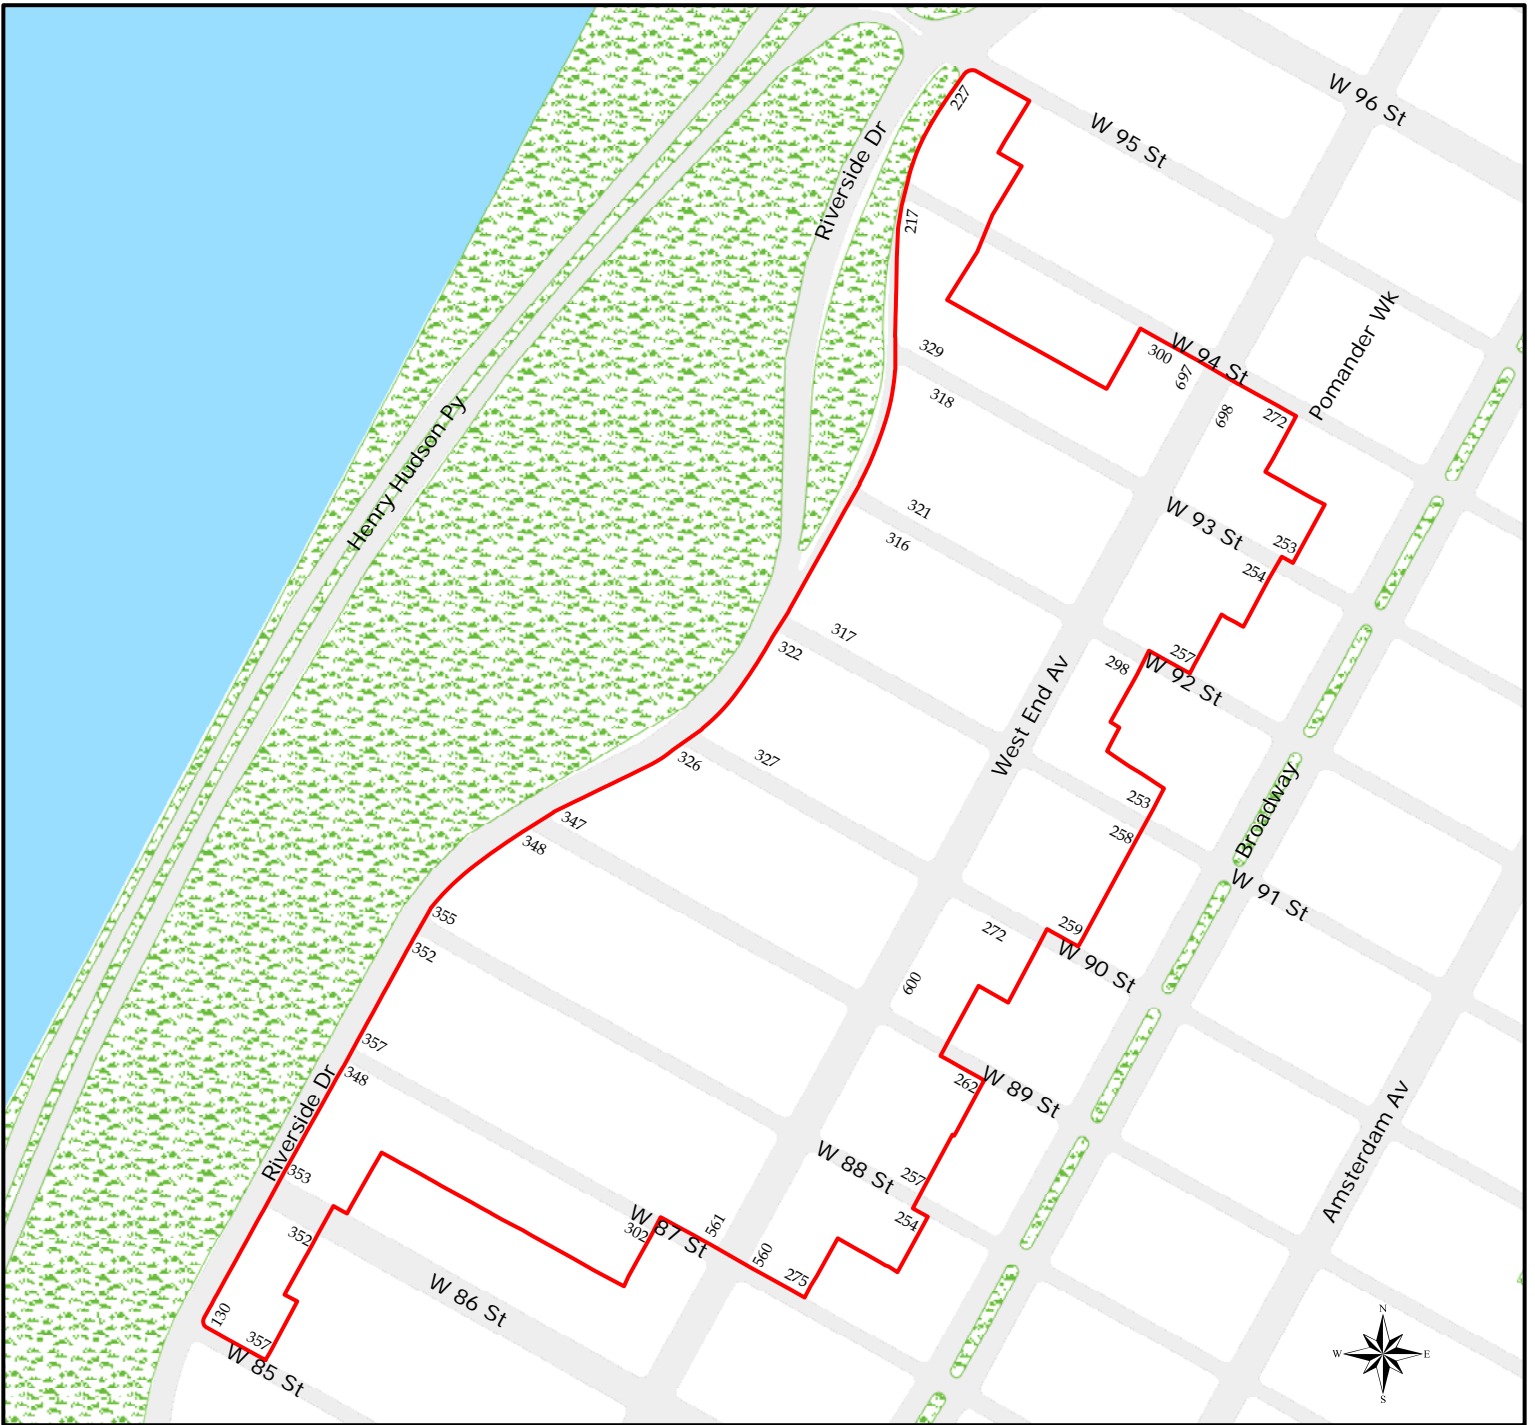

# Riverside - West End

Riverside - West End  
Historic District  
Manhattan  
Designated: December 19, 1989

 Historic District Boundaries