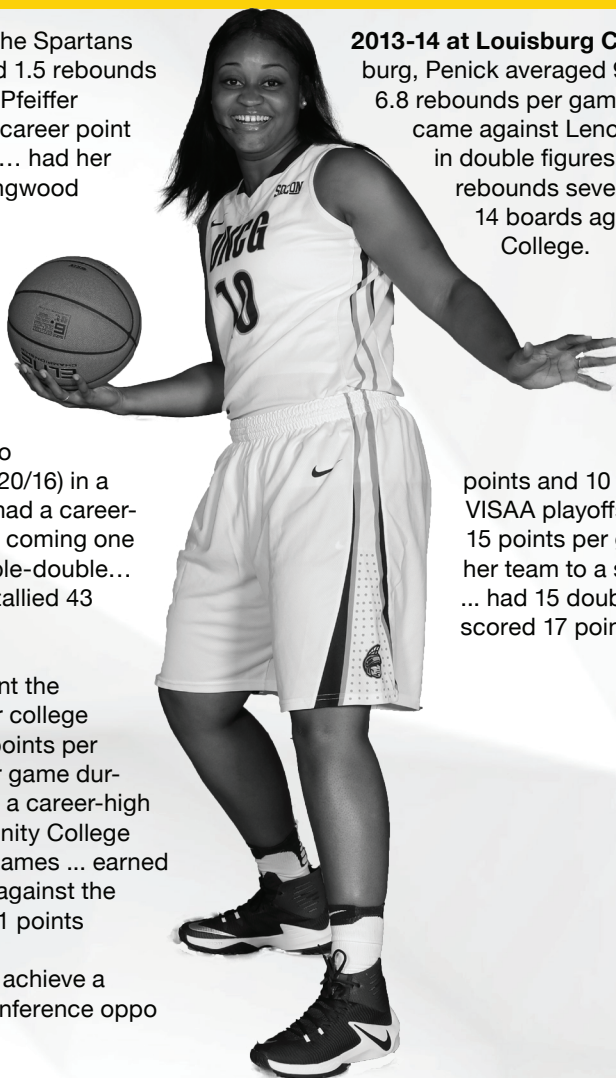

5-10 ♦ Center ♦ Amherst, Va. ♦ Louisburg College

2015-16: Appeared in 25 games for the Spartans averaging 6.3 minutes, 1.7 points and 1.5 rebounds per game... made her debut against Pfeiffer (11/13/15) where she scored her first career point and grabbed her first career rebound... had her first multi-rebound game against Longwood (11/28/15) and scored her first multi-point game against USC Upstate (12/01/15) with six points and two rebounds in 13 minutes of action... Scored a career-best seven points at UNC Asheville (12/10/15) with seven points and match that in the final game of the regular season with seven points, two assists and a rebound at Wofford (2/20/16) in a season-high 14 minutes of action... had a career-high nine rebounds at UNC Asheville coming one board and three points shy of a double-double... shot 41.3 percent from the field and tallied 43 total points on the season

2014-15 at Louisburg College: Spent the past two seasons at Louisburg junior college in Louisburg, N.C. ... averaged 11.2 points per game and grabbed 5.3 rebounds per game during her sophomore season ... scored a career-high 24 points against Brunswick Community College and scored 10 points or more in 16 games ... earned her only double-double that season against the College of Southern Maryland with 11 points and grabbed 10 rebounds

... helped her team achieve a 21-7 record and was 12-5 against conference opponents.