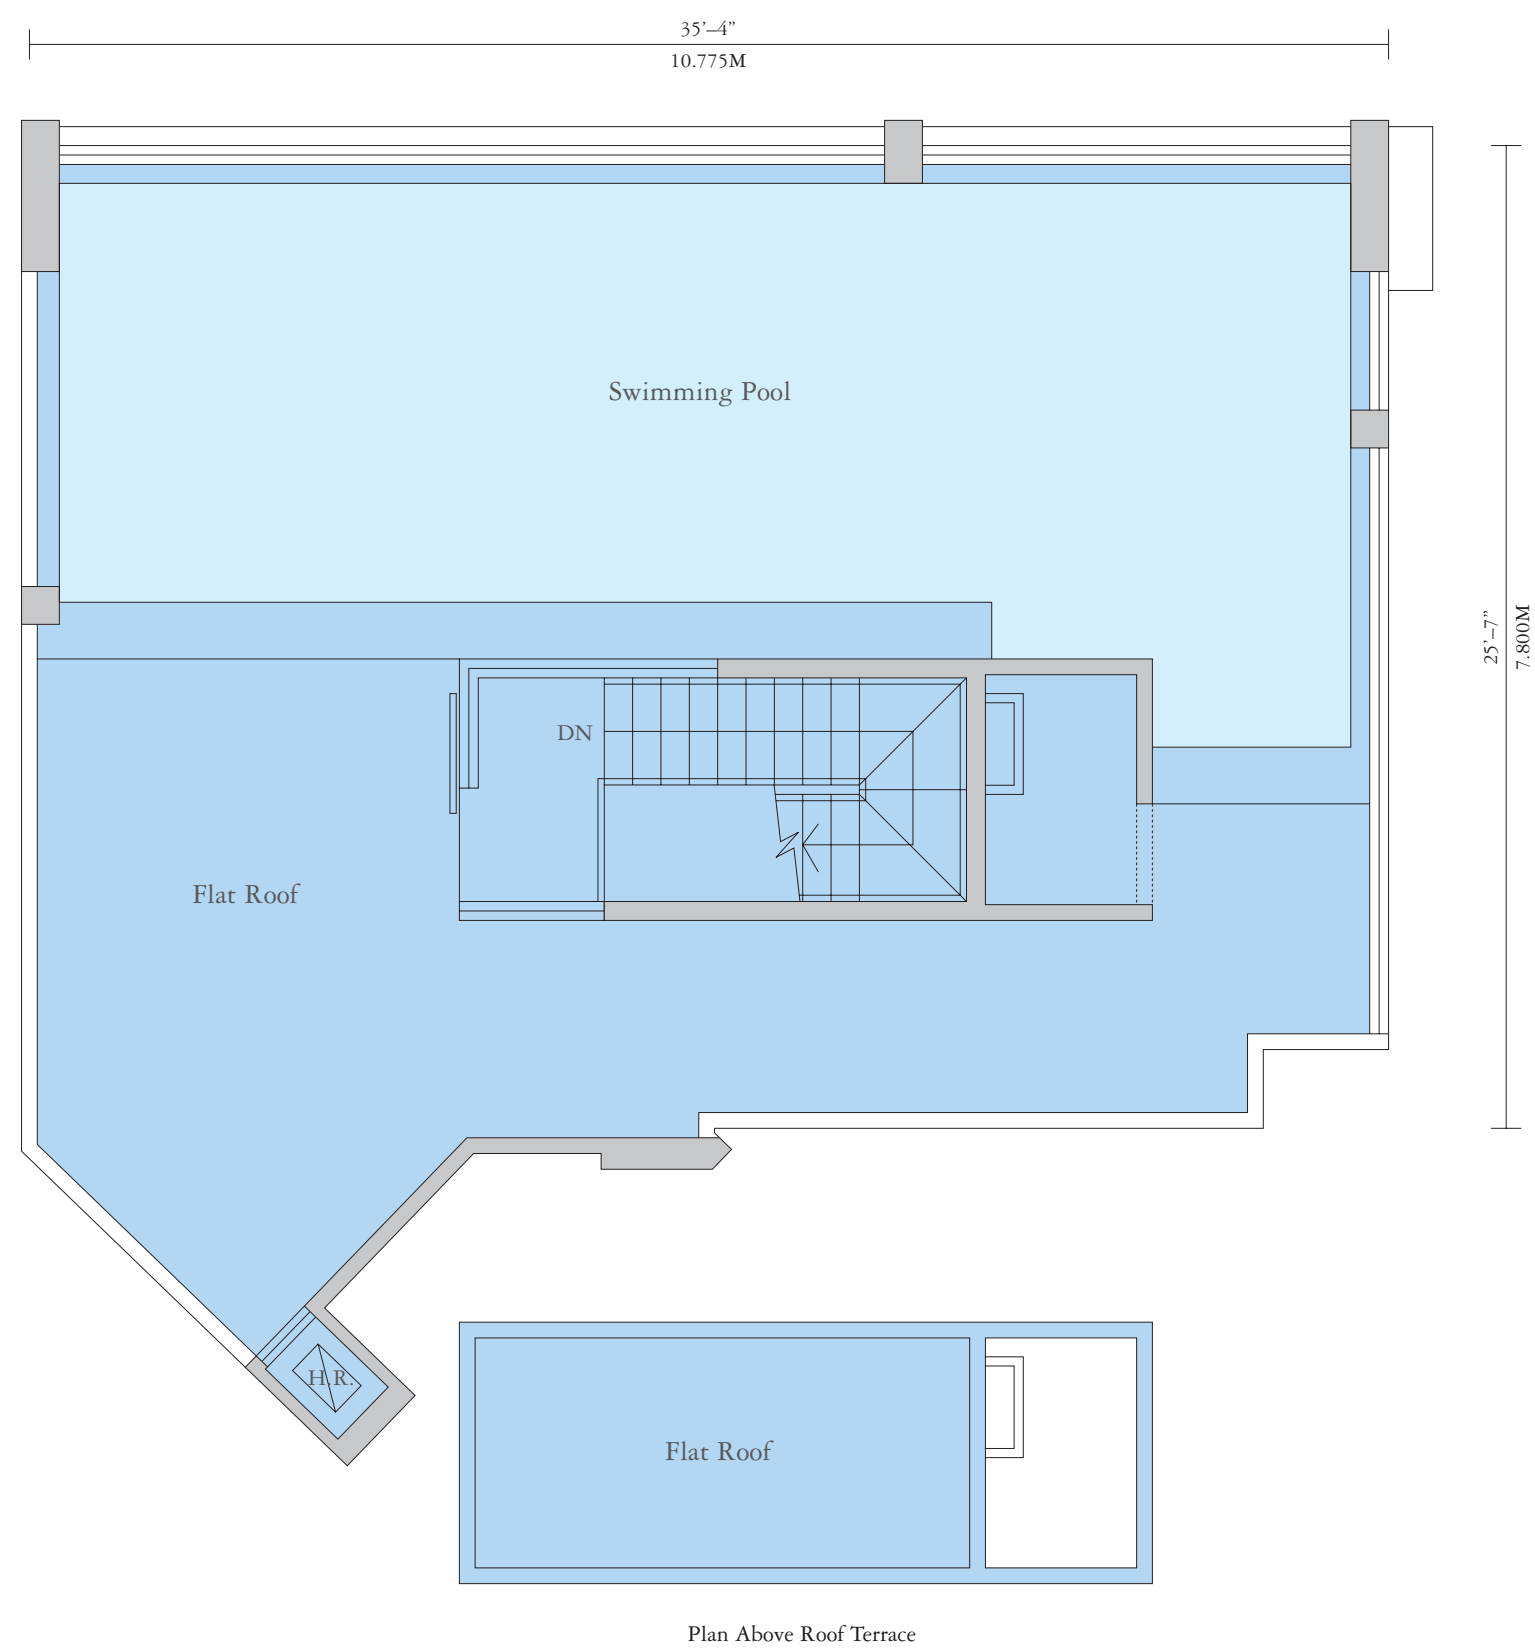

Lake Palace

Tower 1 Villa B

Roof Terrace with Swimming Pool

60/F

The Villa Second Level (59/F)

The Villa First Level (57/F)