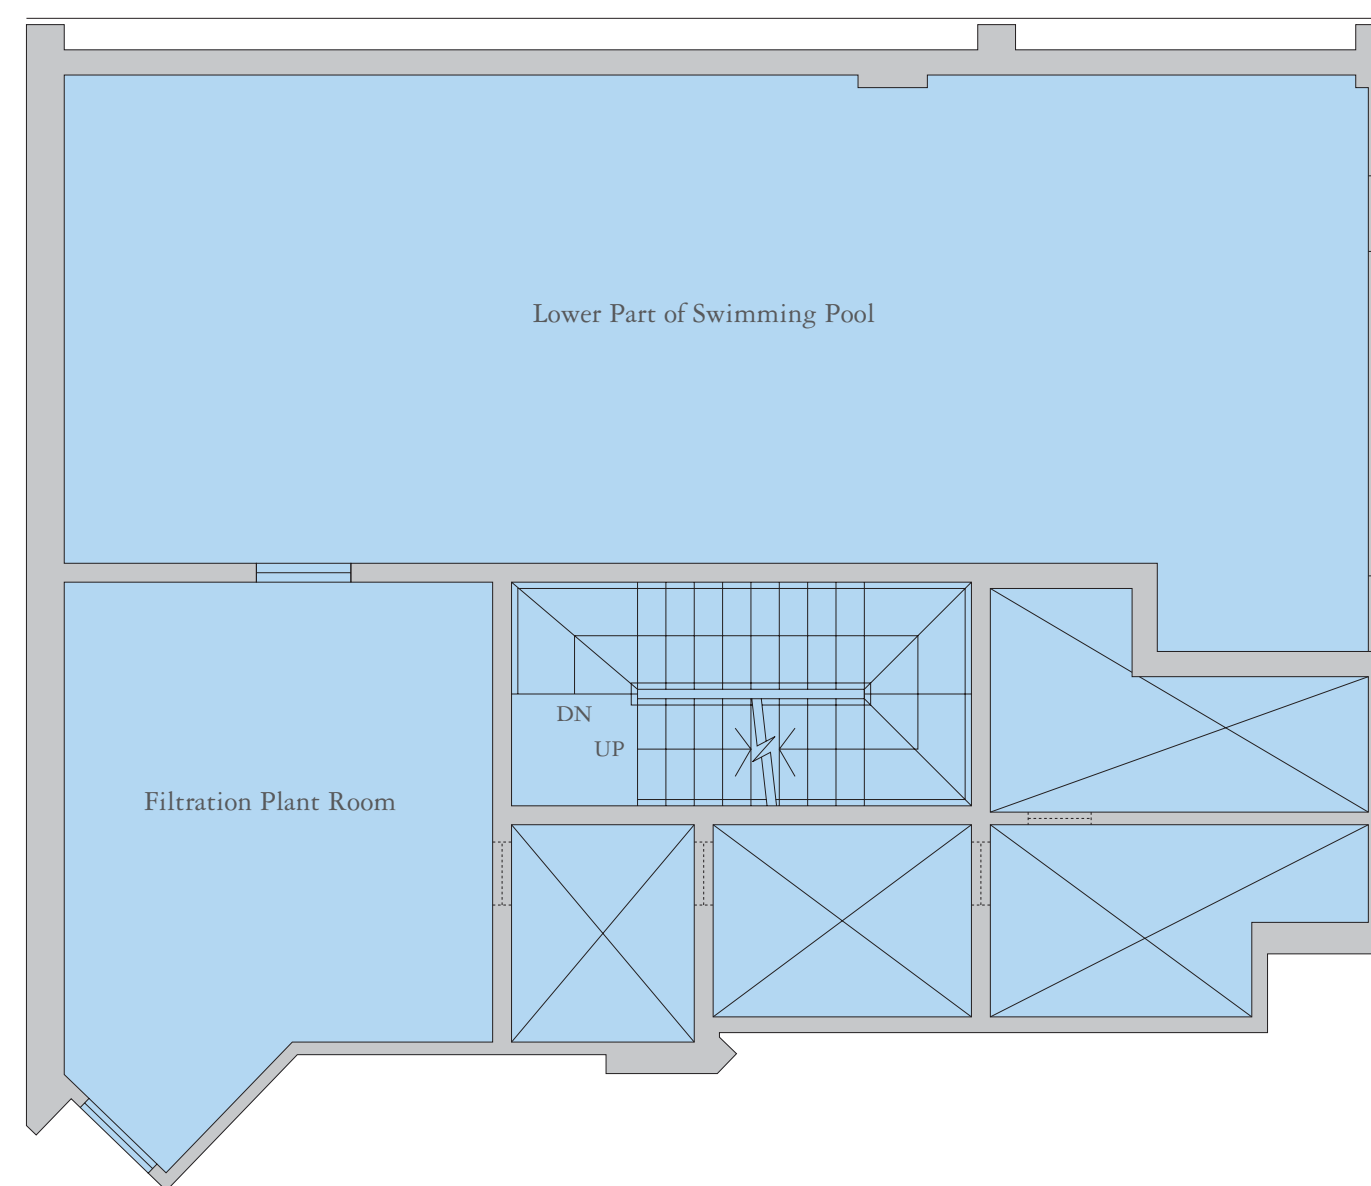

Lake Palace

Tower 1 Villa B

Roof Terrace with Swimming Pool

60/F

The Villa Second Level (59/F)

The Villa First Level (57/F)