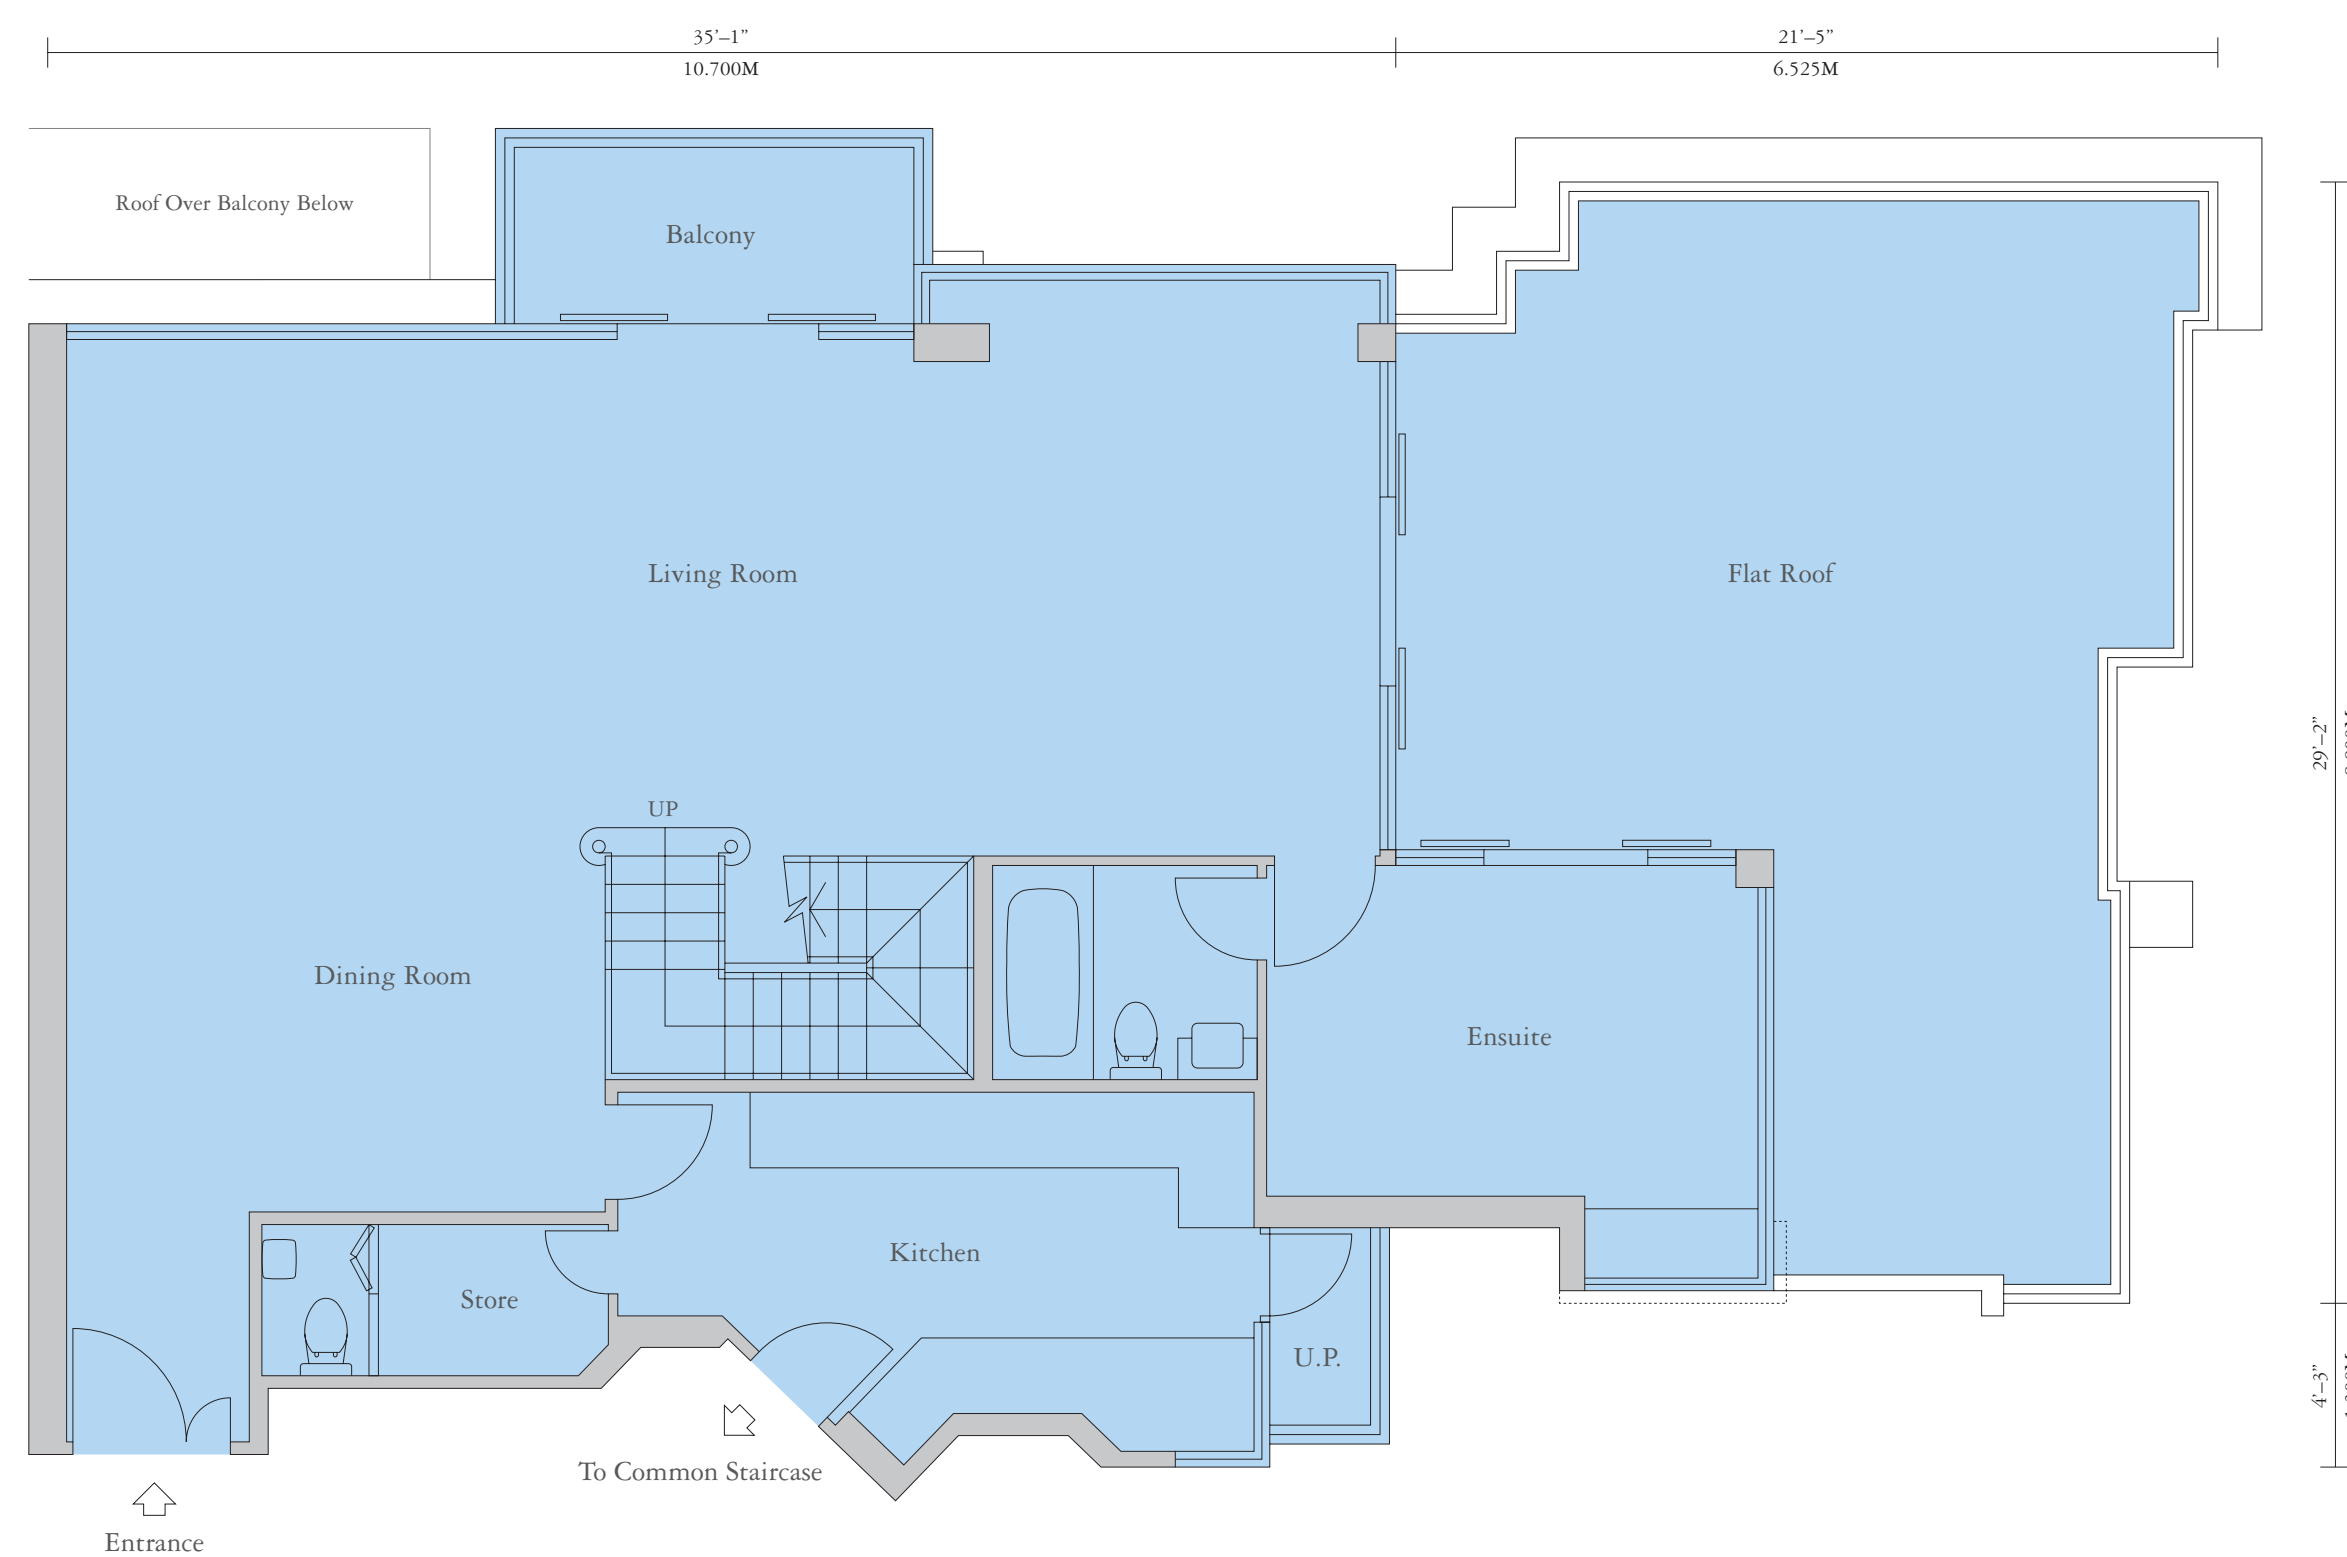

Lake Palace

Tower 1 Villa B

Roof Terrace with Swimming Pool

60/F

The Villa Second Level (59/F)

The Villa First Level (57/F)