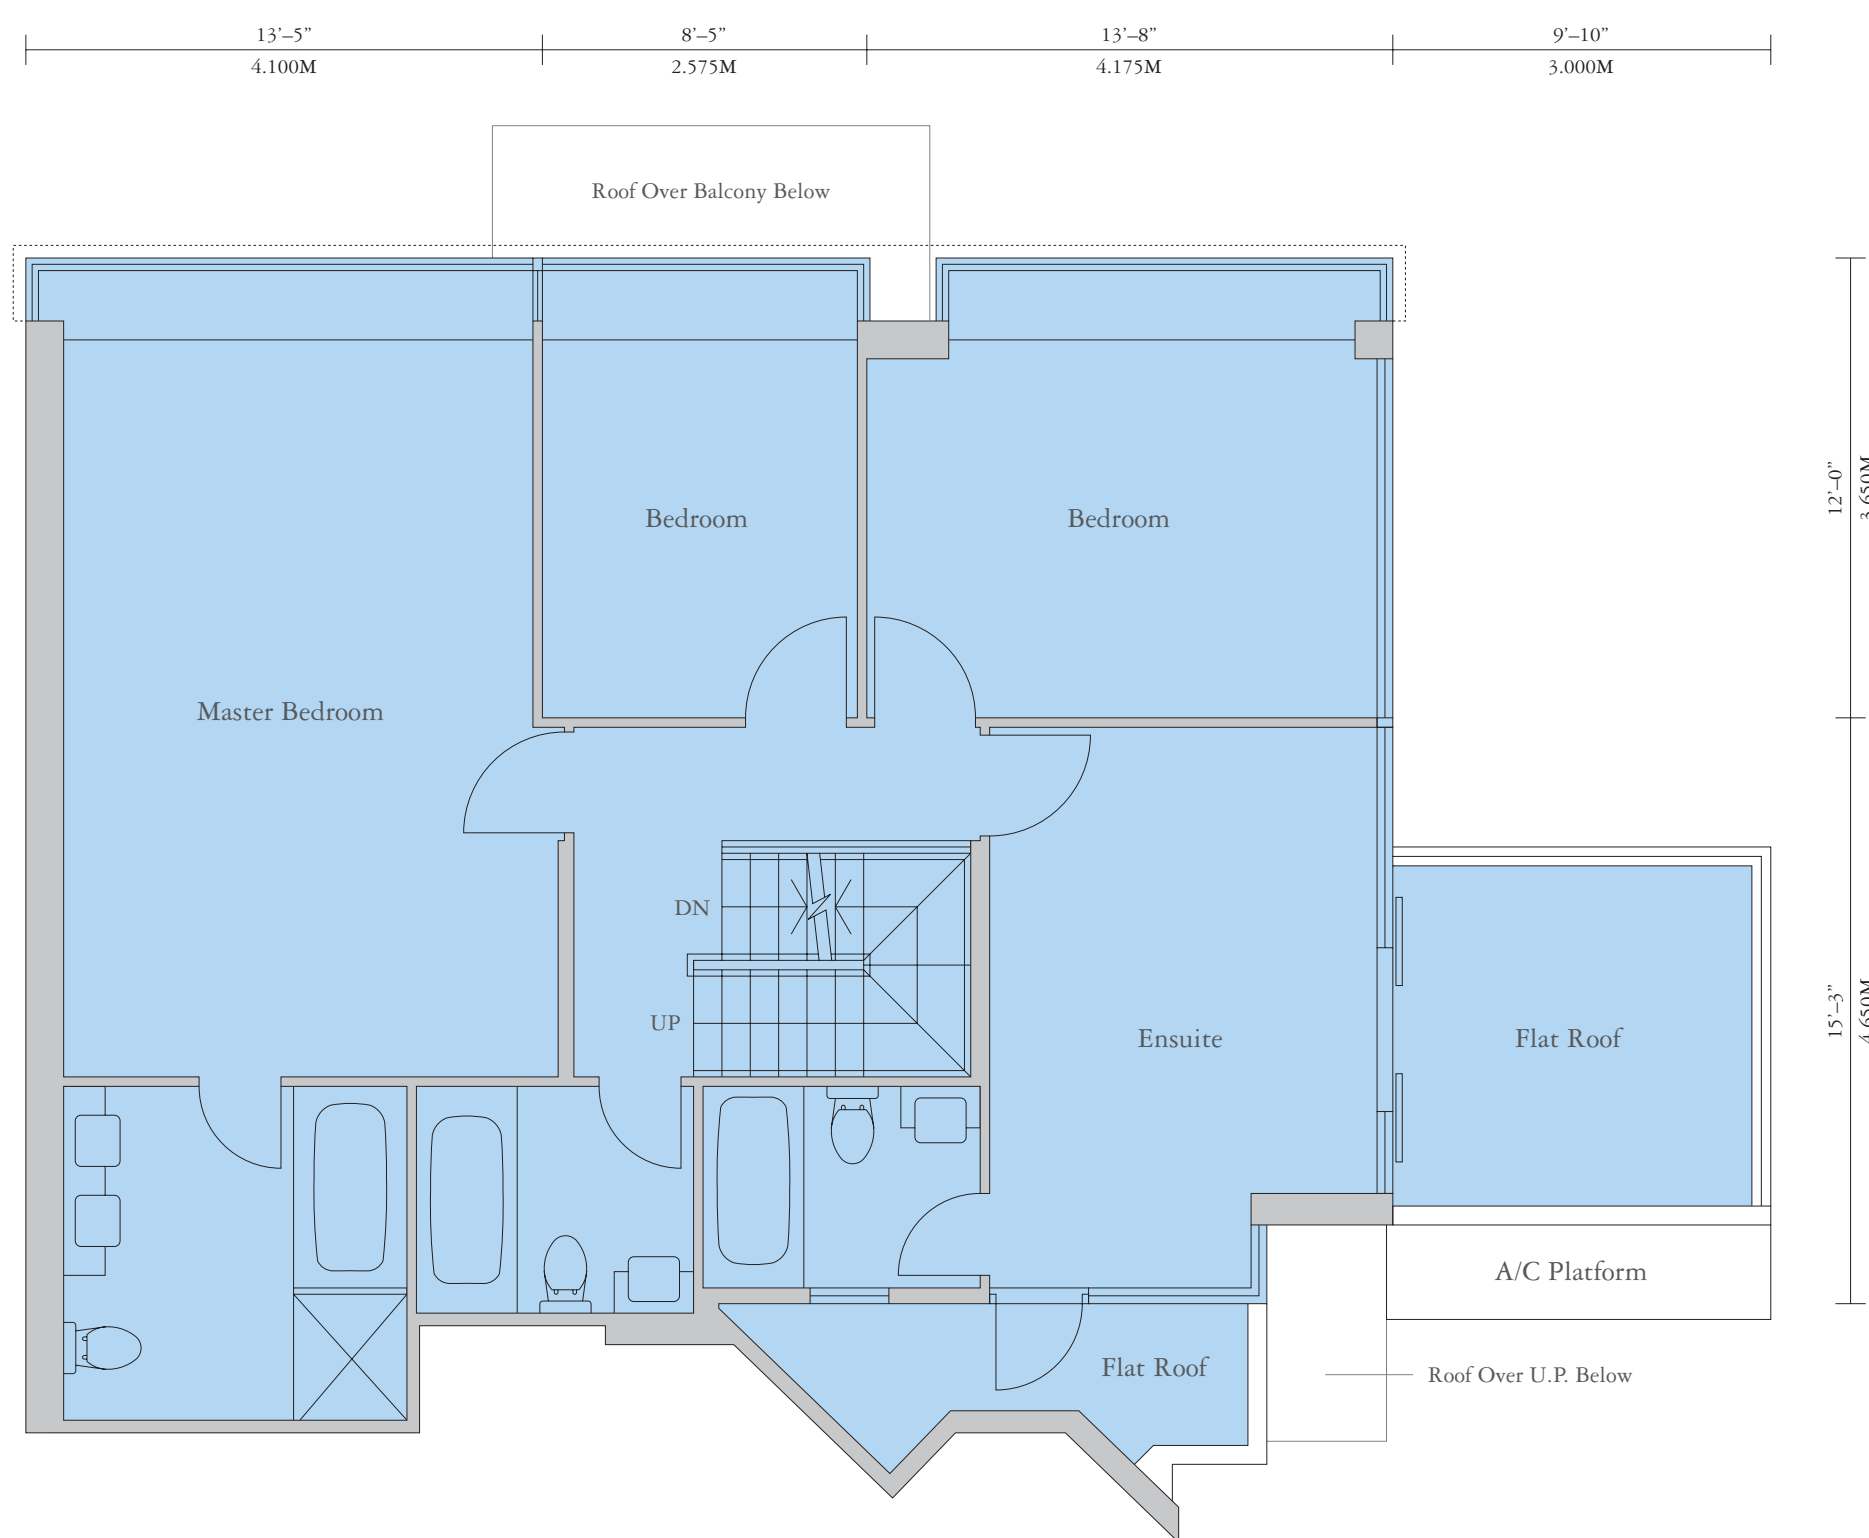

Lake Palace

Tower 1 Villa B

Roof Terrace with Swimming Pool

60/F

The Villa Second Level (59/F)

The Villa First Level (57/F)