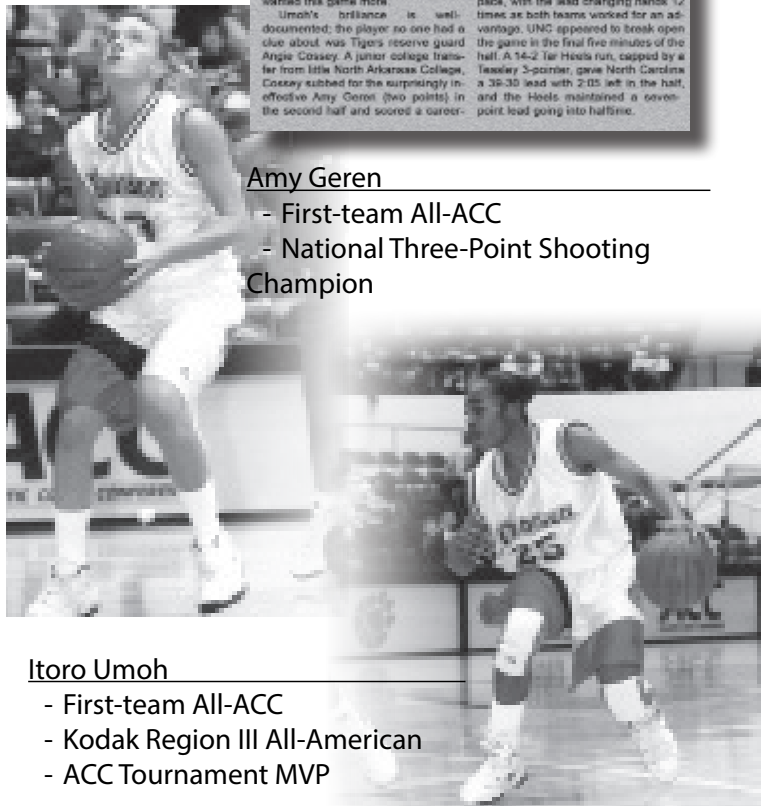

Amy Geren

- First-team All-ACC
- National Three-Point Shooting Champion

Itoro Umoh

- First-team All-ACC
- Kodak Region III All-American
- ACC Tournament MVP