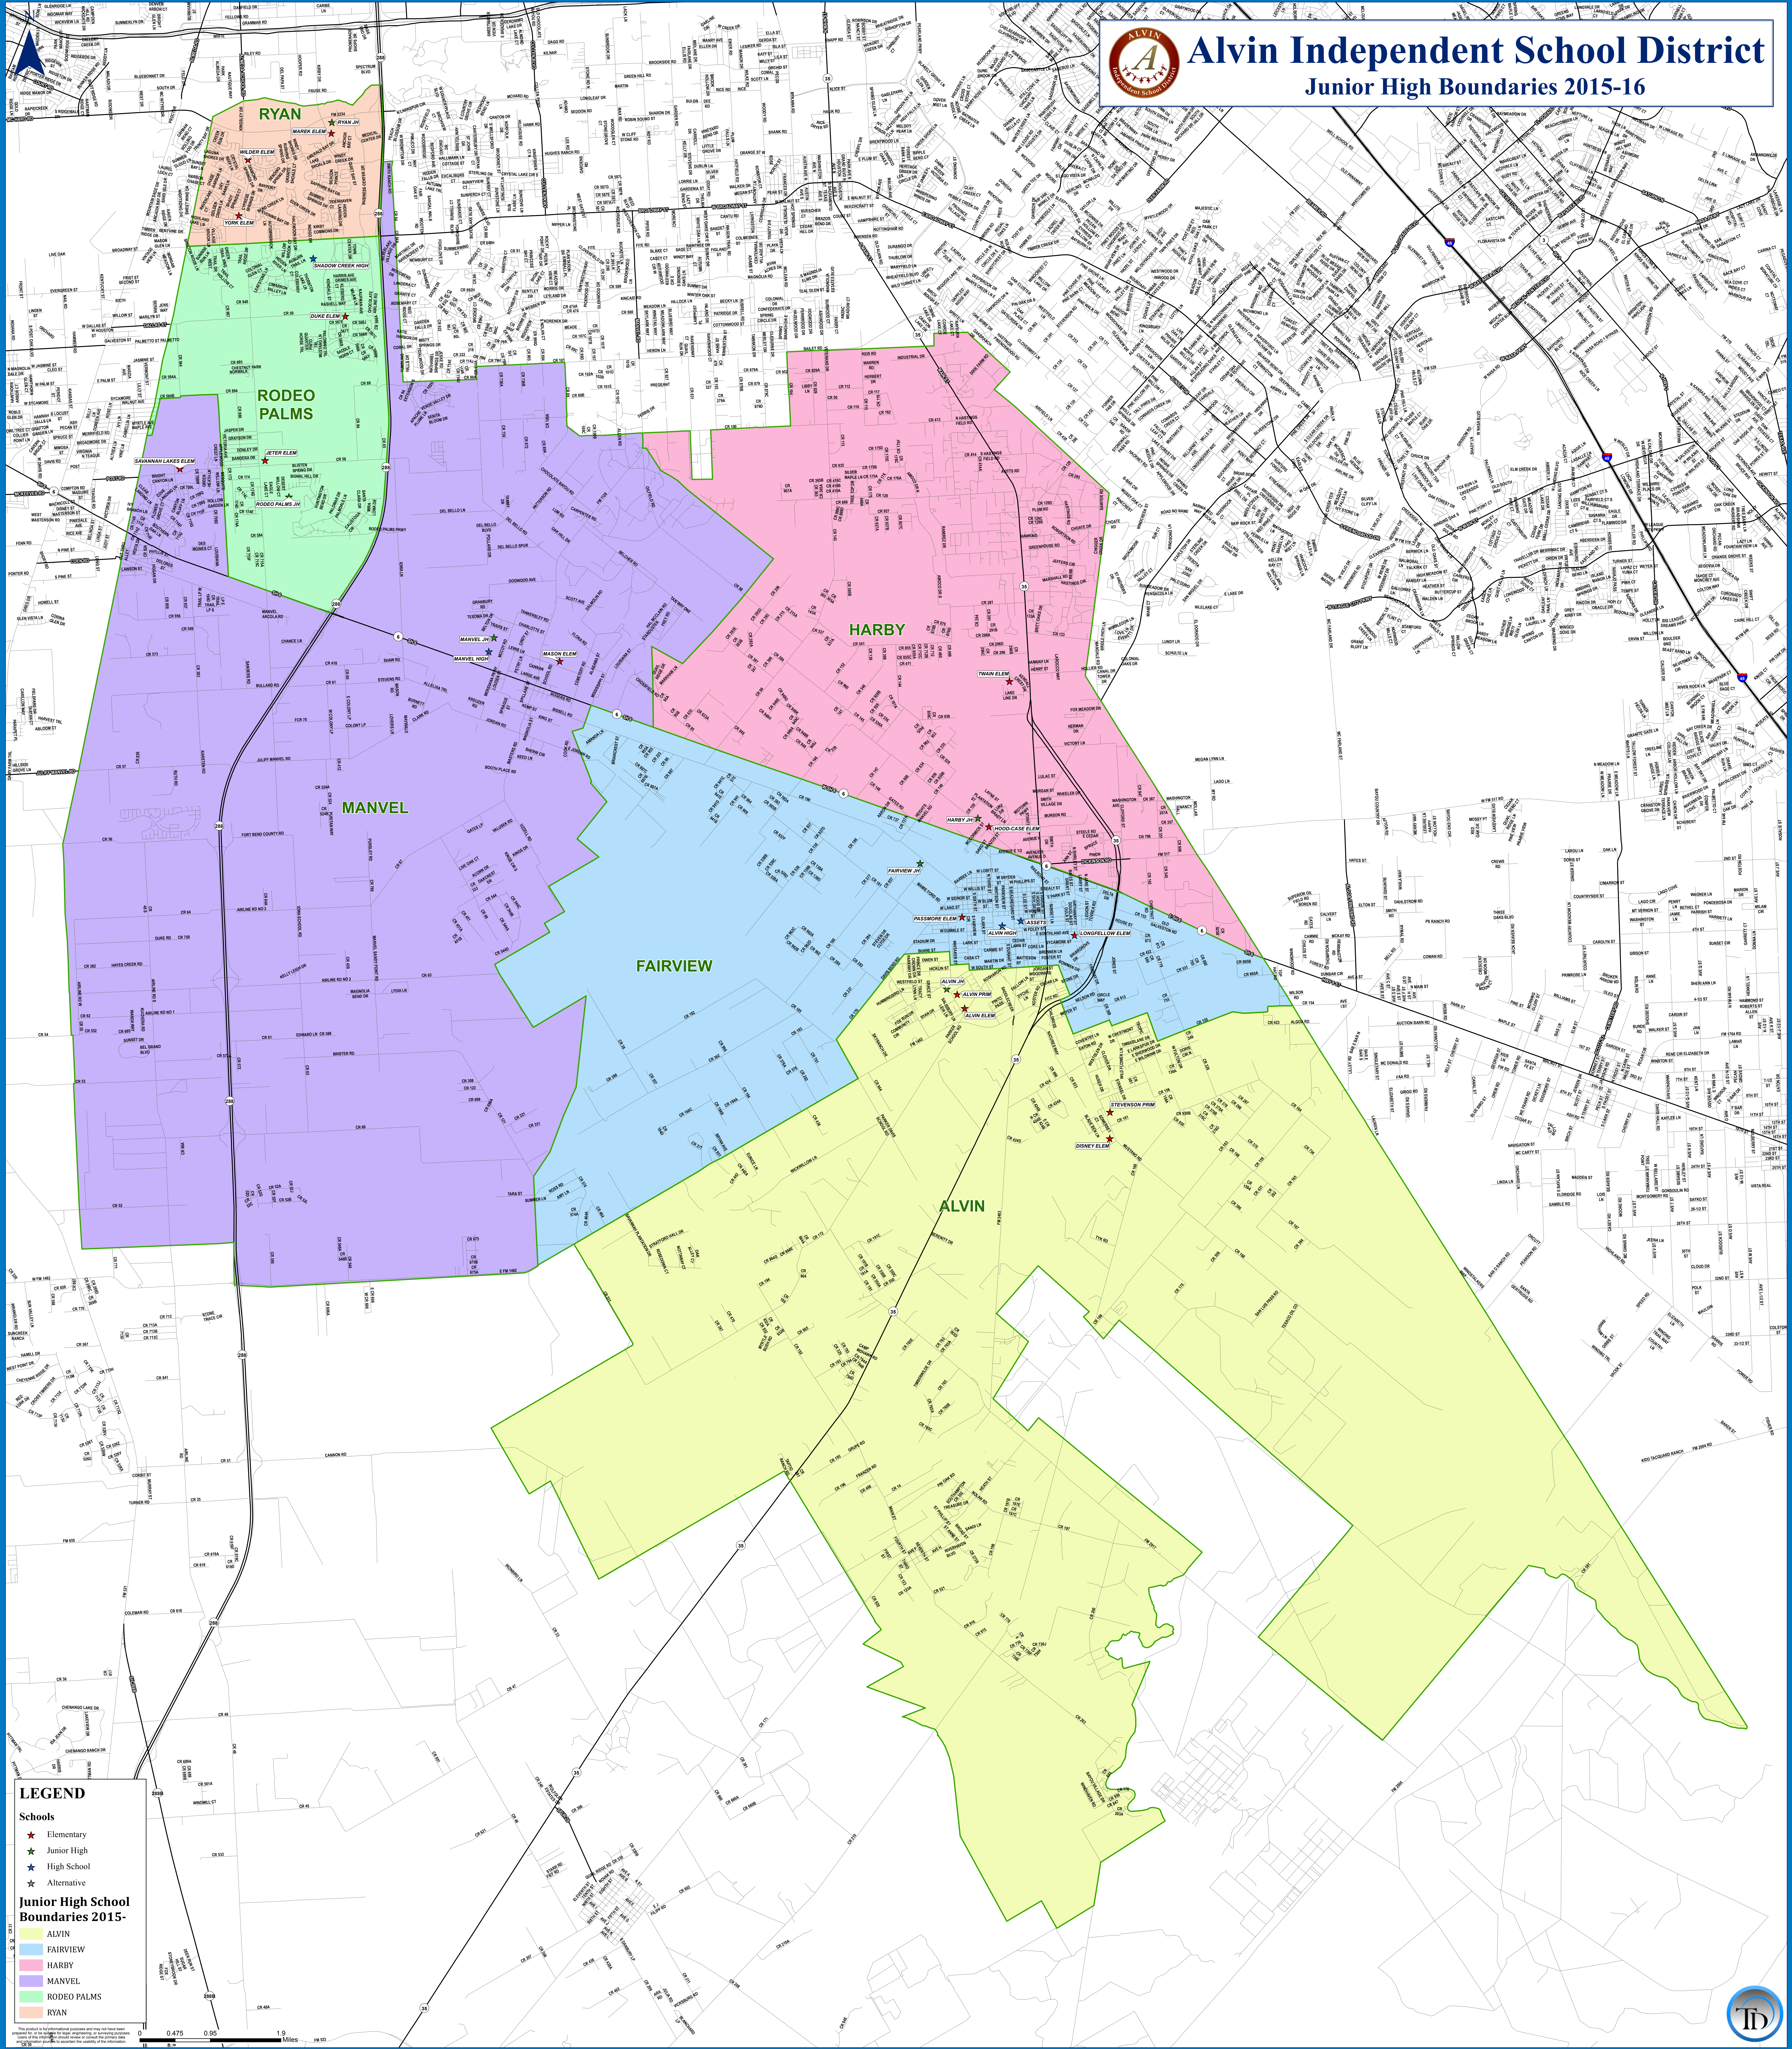

Alvin Independent School District

Junior High Boundaries 2015-16

LEGEND

Schools

- ★ Elementary
- ★ Junior High
- ★ High School
- ★ Alternative

Junior High School Boundaries 2015-

- ALVIN
- FAIRVIEW
- HARBY
- MANVEL
- RODEO PALMS
- RYAN