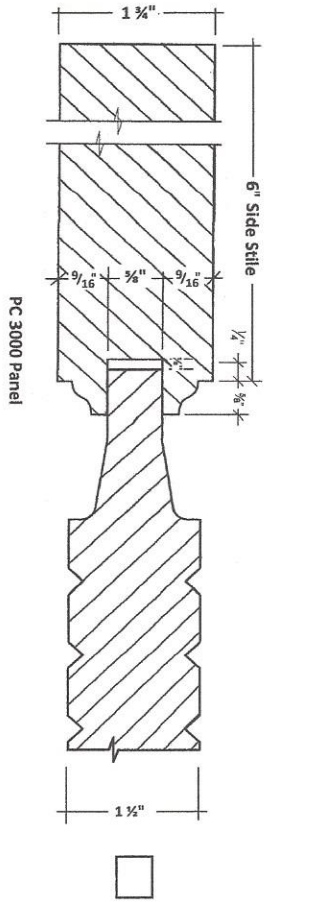

Colonial Panel

PC 3080 Panel

PC 3000 Panel

Eased Edge Shaker Panel

Standard Shaker Panel

Signature For Approval: _____

Date: _____

1 3/4" Door - OG Profiles - V-Groove
 Please Choose One

Signature For Approval: _____

Date: _____

1 3/4" Door - OG Profiles - V-Groove
Please Choose One

Signature For Approval: _____

Date: _____