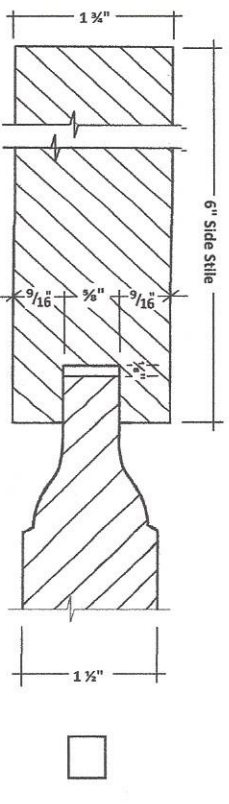

1 3/4" Door - OG Profiles
Please Choose One

Signature For Approval: _____

Date: _____

1 3/4" Door - OG Profiles
 Please Choose One

Colonial Panel

Signature For Approval: _____

Date: _____

1 3/4" Door - SQ Profiles
Please Choose One

Colonial Panel

PC 3080 Panel

PC 3000 Panel

Eased Edge Shaker Panel

Standard Shaker Panel

Signature For Approval: _____

Date: _____

1 3/4" Door - OG Profiles - V-Groove
 Please Choose One