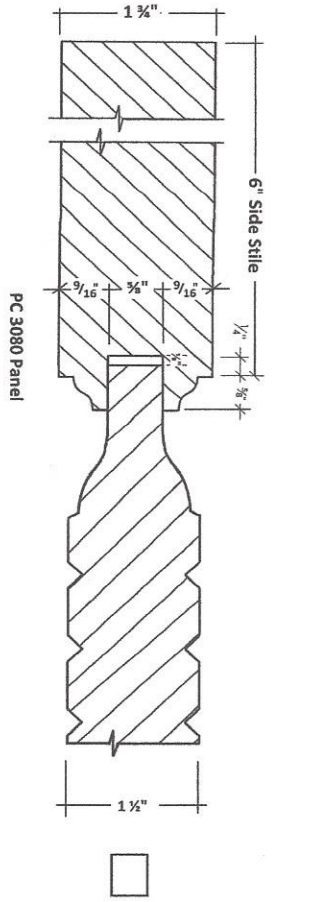

Colonial Panel

PC 3080 Panel

PC 3000 Panel

Eased Edge Shaker Panel

Standard Shaker Panel

Signature For Approval: _____

Date: _____

1 3/4" Door - OG Profiles - V-Groove
 Please Choose One

Signature For Approval: _____

Date: _____

1 3/4" Door - OG Profiles - V-Groove
Please Choose One

Signature For Approval: _____

Date: _____