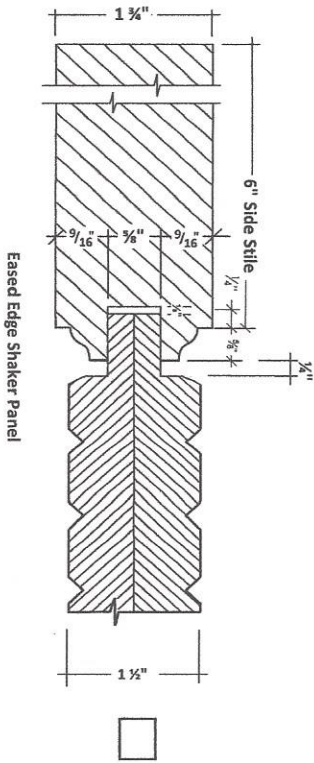

Colonial Panel

PC 3080 Panel

PC 3000 Panel

Eased Edge Shaker Panel

Standard Shaker Panel

Signature For Approval: _____

Date: _____

1 3/4" Door - OG Profiles - V-Groove
 Please Choose One