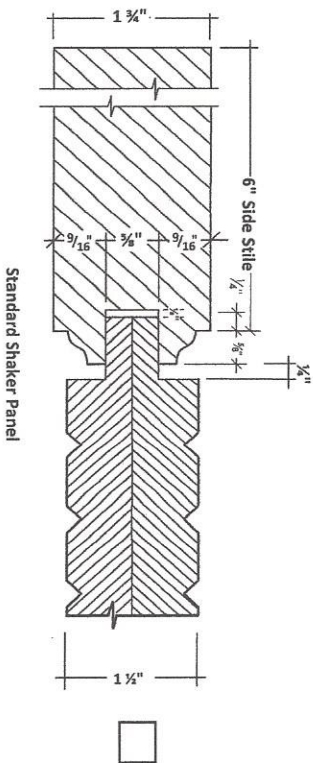

Colonial Panel

PC 3080 Panel

PC 3000 Panel

Eased Edge Shaker Panel

Standard Shaker Panel

Signature For Approval: _____

Date: _____

1 3/4" Door - OG Profiles - V-Groove
 Please Choose One

Signature For Approval: _____

Date: _____

1 3/4" Door - OG Profiles - V-Groove
Please Choose One

Signature For Approval: _____

Date: _____