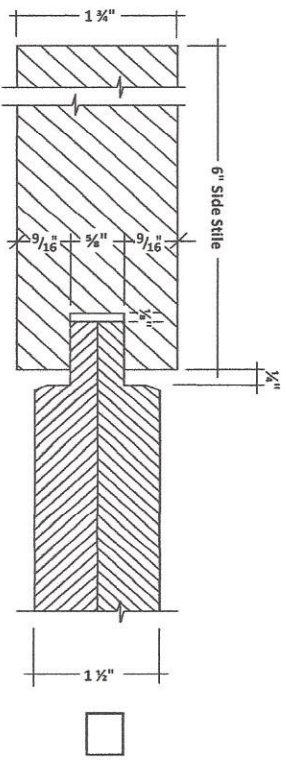

1 3/4" Door - OG Profiles
Please Choose One

Signature For Approval: _____

Date: _____

1 3/4" Door - OG Profiles
 Please Choose One

Colonial Panel

Signature For Approval: _____

Date: _____

1 3/4" Door - SQ Profiles
Please Choose One

Colonial Panel

PC 3080 Panel

PC 3000 Panel

Eased Edge Shaker Panel

Standard Shaker Panel

Signature For Approval: _____

Date: _____

1 3/4" Door - OG Profiles - V-Groove
 Please Choose One

Signature For Approval: _____

Date: _____

1 3/4" Door - OG Profiles - V-Groove
Please Choose One

Signature For Approval: _____

Date: _____