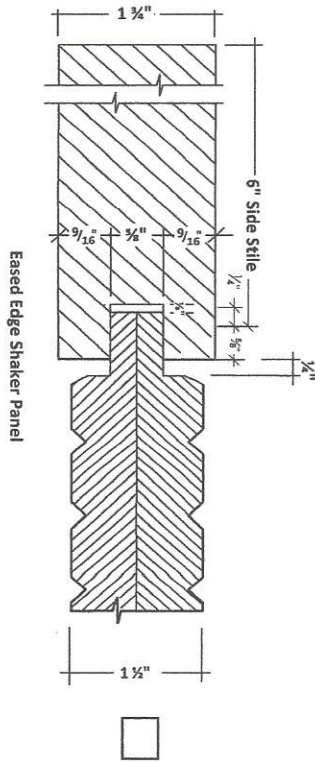

1 3/4" Door - OG Profiles - V-Groove
Please Choose One

Signature For Approval: _____

Date: _____