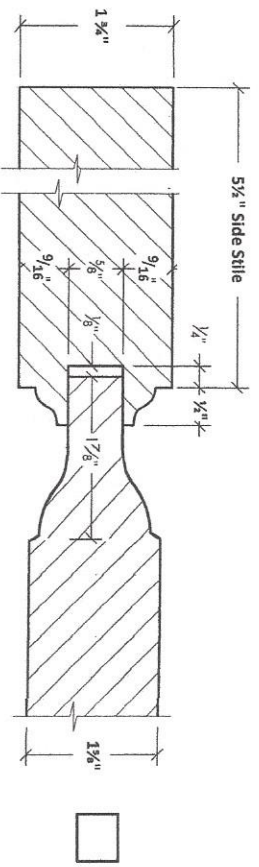

1 3/4" Door - OG Profiles
Please Choose One

Signature For Approval: _____

Date: _____

1 3/4" Door - OG Profiles
 Please Choose One

Colonial Panel

Signature For Approval: _____

Date: _____

1 3/4" Door - SQ Profiles
Please Choose One

Colonial Panel

PC 3080 Panel

PC 3000 Panel

Eased Edge Shaker Panel

Standard Shaker Panel

Signature For Approval: _____

Date: _____

1 3/4" Door - OG Profiles - V-Groove
 Please Choose One