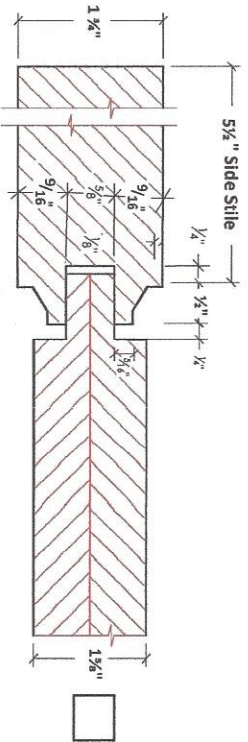

1 3/4" Door - OG Profiles
Please Choose One

Signature For Approval: _____

Date: _____

1 3/4" Door - OG Profiles
 Please Choose One

Colonial Panel

Signature For Approval: _____

Date: _____

1 3/4" Door - SQ Profiles
Please Choose One

Colonial Panel

PC 3080 Panel

PC 3000 Panel

Eased Edge Shaker Panel

Standard Shaker Panel

Signature For Approval: _____

Date: _____

1 3/4" Door - OG Profiles - V-Groove
 Please Choose One

Signature For Approval: _____

Date: _____

1 3/4" Door - OG Profiles - V-Groove
Please Choose One

Signature For Approval: _____

Date: _____