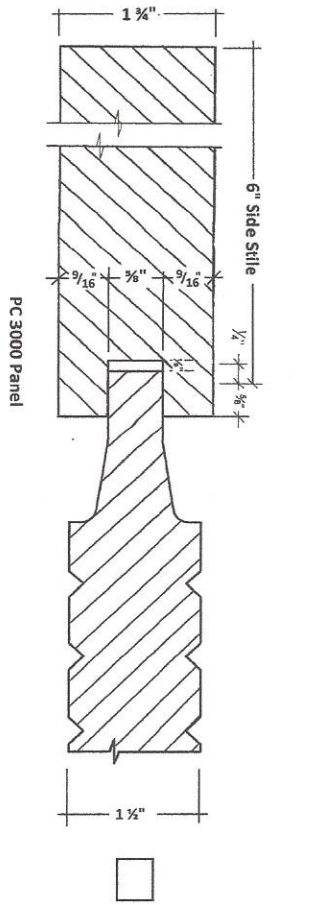

Colonial Panel

PC 3080 Panel

PC 3000 Panel

Eased Edge Shaker Panel

Standard Shaker Panel

Signature For Approval: _____

Date: _____

1 3/4" Door - OG Profiles - V-Groove
 Please Choose One

Signature For Approval: _____

Date: _____

1 3/4" Door - OG Profiles - V-Groove
Please Choose One

Signature For Approval: _____

Date: _____