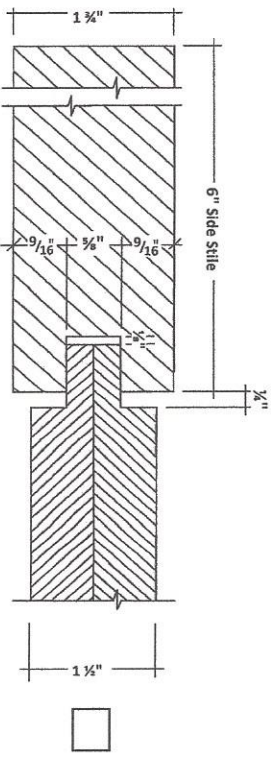

Colonial Panel

PC 3080 Panel

PC 3000 Panel

Eased Edge Shaker Panel

Standard Shaker Panel

Signature For Approval: _____

Date: _____

1 3/4" Door - OG Profiles - V-Groove
 Please Choose One