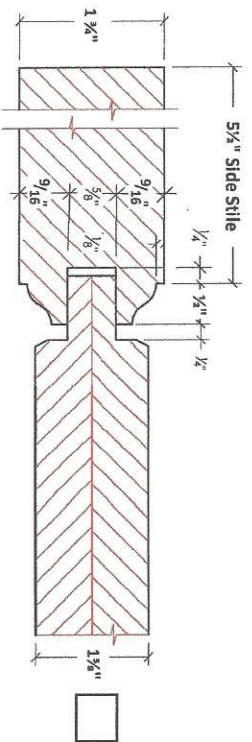

1 3/4" Door - OG Profiles
Please Choose One

Signature For Approval: _____

Date: _____

1 3/4" Door - OG Profiles
 Please Choose One

Colonial Panel

Signature For Approval: _____

Date: _____

1 3/4" Door - SQ Profiles
Please Choose One

Colonial Panel

PC 3080 Panel

PC 3000 Panel

Eased Edge Shaker Panel

Standard Shaker Panel

Signature For Approval: _____

Date: _____

1 3/4" Door - OG Profiles - V-Groove
 Please Choose One

Signature For Approval: _____

Date: _____

1 3/4" Door - OG Profiles - V-Groove
Please Choose One

Signature For Approval: _____

Date: _____