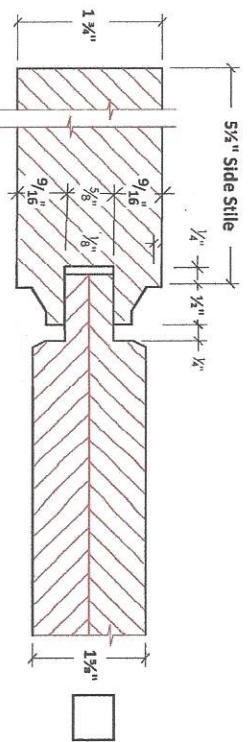

1 3/4" Door - OG Profiles
Please Choose One

Signature For Approval: _____

Date: _____

1 3/4" Door - OG Profiles
 Please Choose One

Colonial Panel

Signature For Approval: _____

Date: _____

1 3/4" Door - SQ Profiles
Please Choose One

Colonial Panel

PC 3080 Panel

PC 3000 Panel

Eased Edge Shaker Panel

Standard Shaker Panel

Signature For Approval: _____

Date: _____

1 3/4" Door - OG Profiles - V-Groove
 Please Choose One