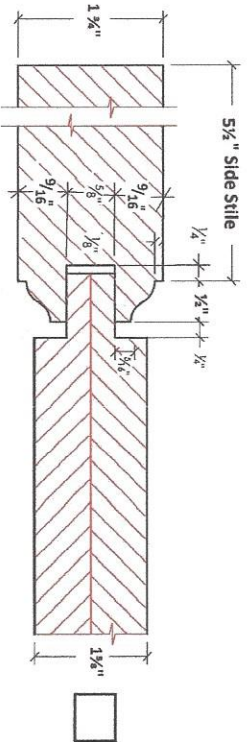

1 3/4" Door - OG Profiles
Please Choose One

Signature For Approval: _____

Date: _____

1 3/4" Door - OG Profiles
 Please Choose One

Colonial Panel

Signature For Approval: _____

Date: _____

1 3/4" Door - SQ Profiles
Please Choose One

Colonial Panel

PC 3080 Panel

PC 3000 Panel

Eased Edge Shaker Panel

Standard Shaker Panel

Signature For Approval: _____

Date: _____

1 3/4" Door - OG Profiles - V-Groove
 Please Choose One

Signature For Approval: _____

Date: _____

1 3/4" Door - OG Profiles - V-Groove
Please Choose One

Signature For Approval: _____

Date: _____