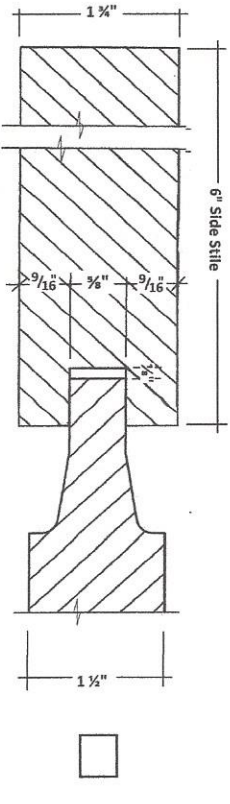

1 3/4" Door - OG Profiles
Please Choose One

Signature For Approval: _____

Date: _____

1 3/4" Door - OG Profiles
 Please Choose One

Colonial Panel

Signature For Approval: _____

Date: _____

1 3/4" Door - SQ Profiles
Please Choose One

Colonial Panel

PC 3080 Panel

PC 3000 Panel

Eased Edge Shaker Panel

Standard Shaker Panel

Signature For Approval: _____

Date: _____

1 3/4" Door - OG Profiles - V-Groove
 Please Choose One