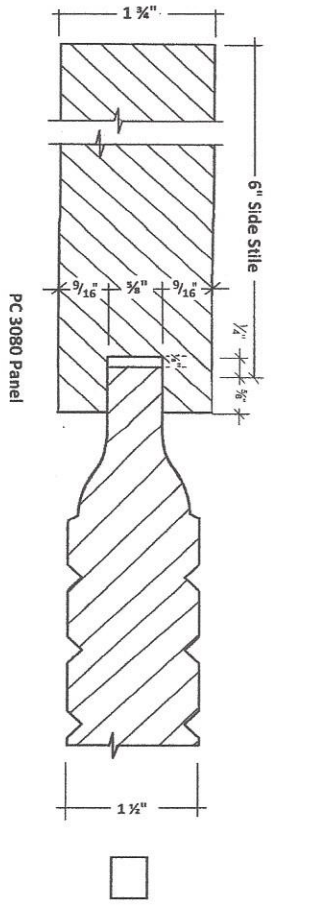

Colonial Panel

PC 3080 Panel

PC 3000 Panel

Eased Edge Shaker Panel

Standard Shaker Panel

Signature For Approval: _____

Date: _____

1 3/4" Door - OG Profiles - V-Groove
 Please Choose One

Signature For Approval: _____

Date: _____

1 3/4" Door - OG Profiles - V-Groove
Please Choose One

Signature For Approval: _____

Date: _____