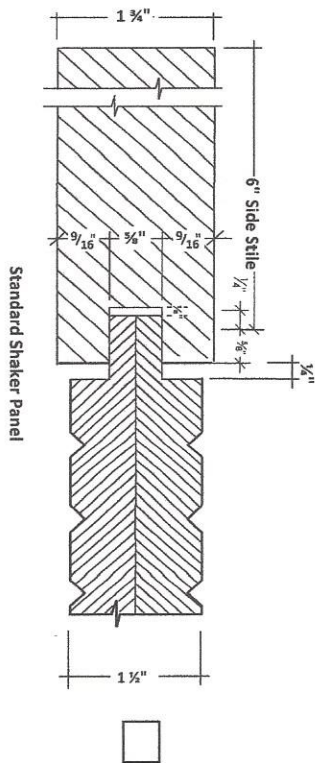

Colonial Panel

PC 3080 Panel

PC 3000 Panel

Eased Edge Shaker Panel

Standard Shaker Panel

Signature For Approval: _____

Date: _____

1 3/4" Door - OG Profiles - V-Groove
 Please Choose One

Signature For Approval: _____

Date: _____

1 3/4" Door - OG Profiles - V-Groove
Please Choose One

Signature For Approval: _____

Date: _____