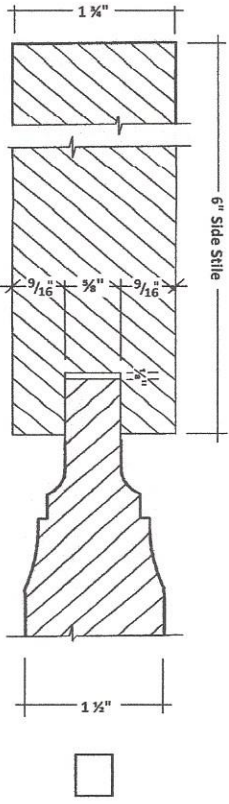

1 3/4" Door - OG Profiles
Please Choose One

Signature For Approval: _____

Date: _____

1 3/4" Door - OG Profiles
 Please Choose One

Colonial Panel

Signature For Approval: _____

Date: _____

1 3/4" Door - SQ Profiles
Please Choose One

Colonial Panel

PC 3080 Panel

PC 3000 Panel

Eased Edge Shaker Panel

Standard Shaker Panel

Signature For Approval: _____

Date: _____

1 3/4" Door - OG Profiles - V-Groove
 Please Choose One