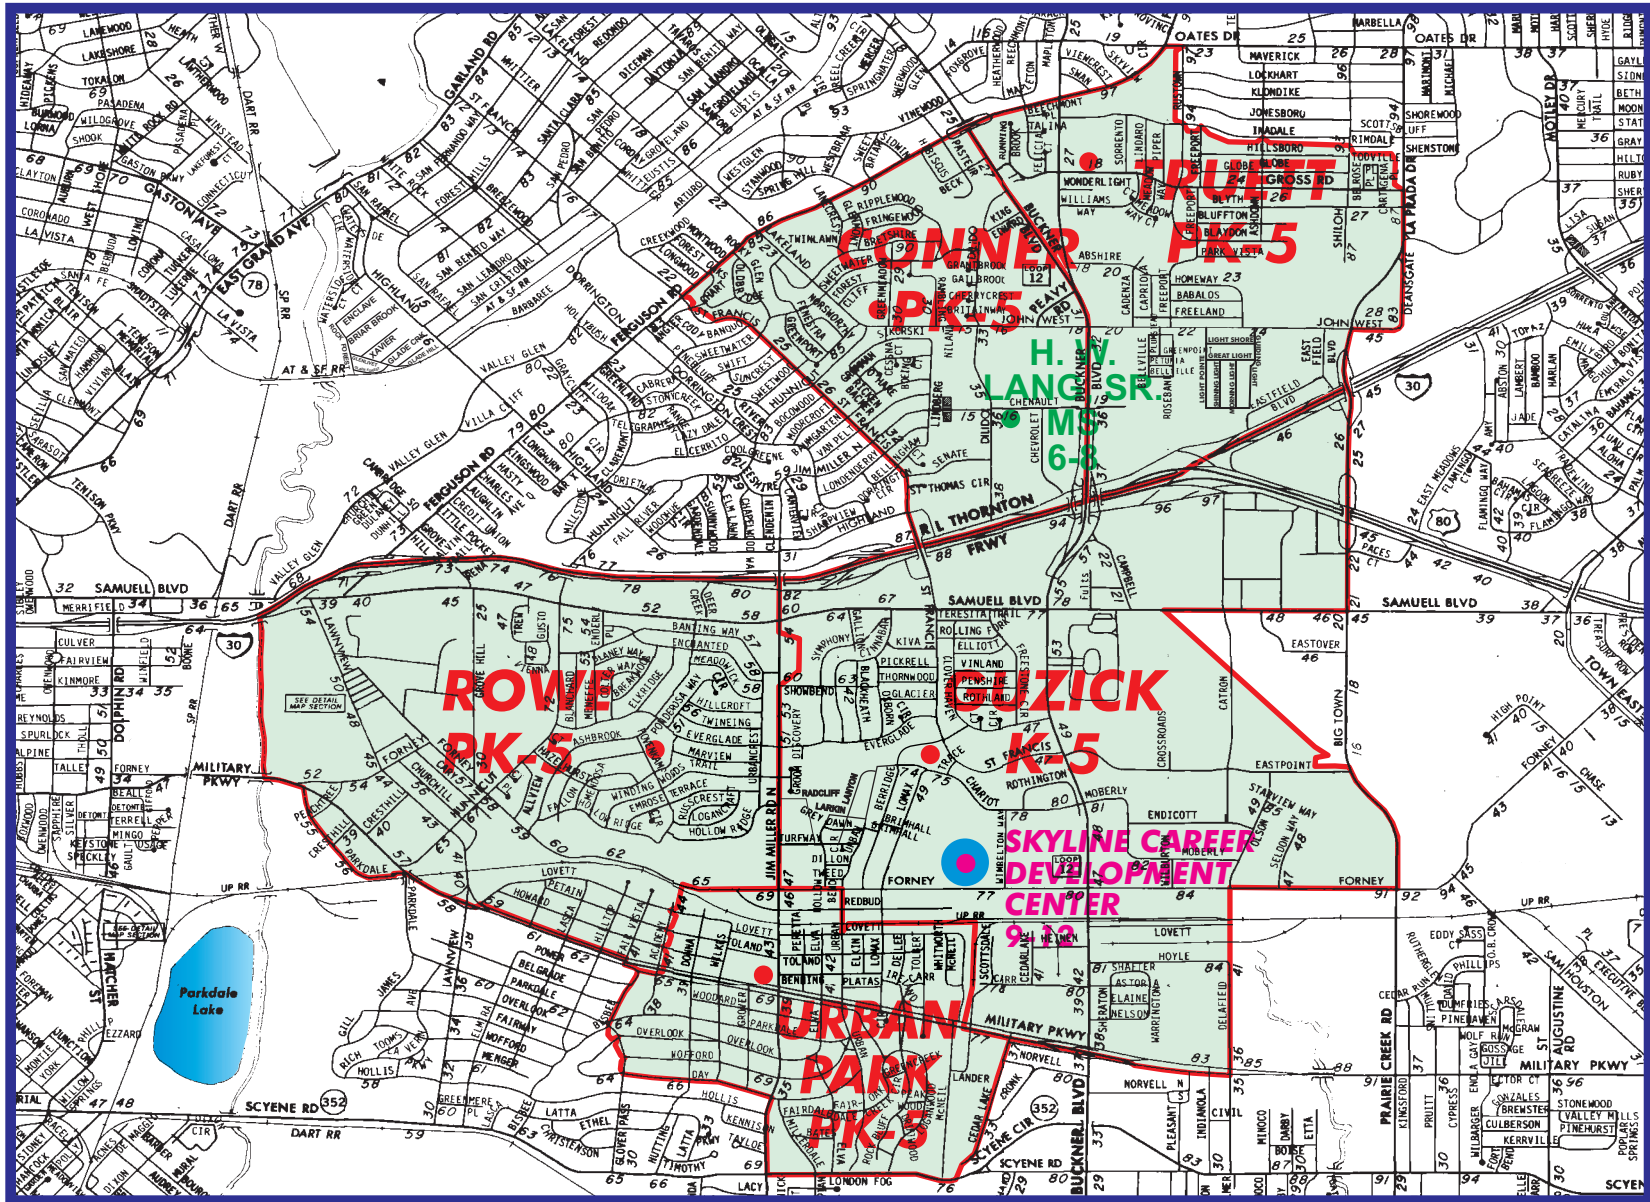

Fall 2010 Skyline High School Attendance Zone Grades 9-12

Outer boundary of zone may include students living on both sides of the street.