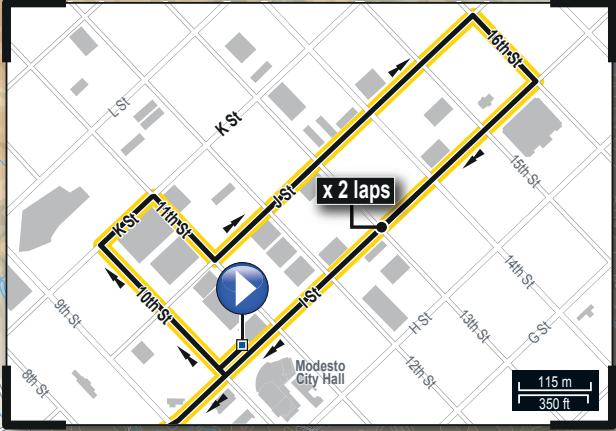

STAGE 2 / MONDAY, MAY 15, 2017
MODESTO > SAN JOSE
89.8 MI / 144.5 KM

©2017 GEOTLAS.com