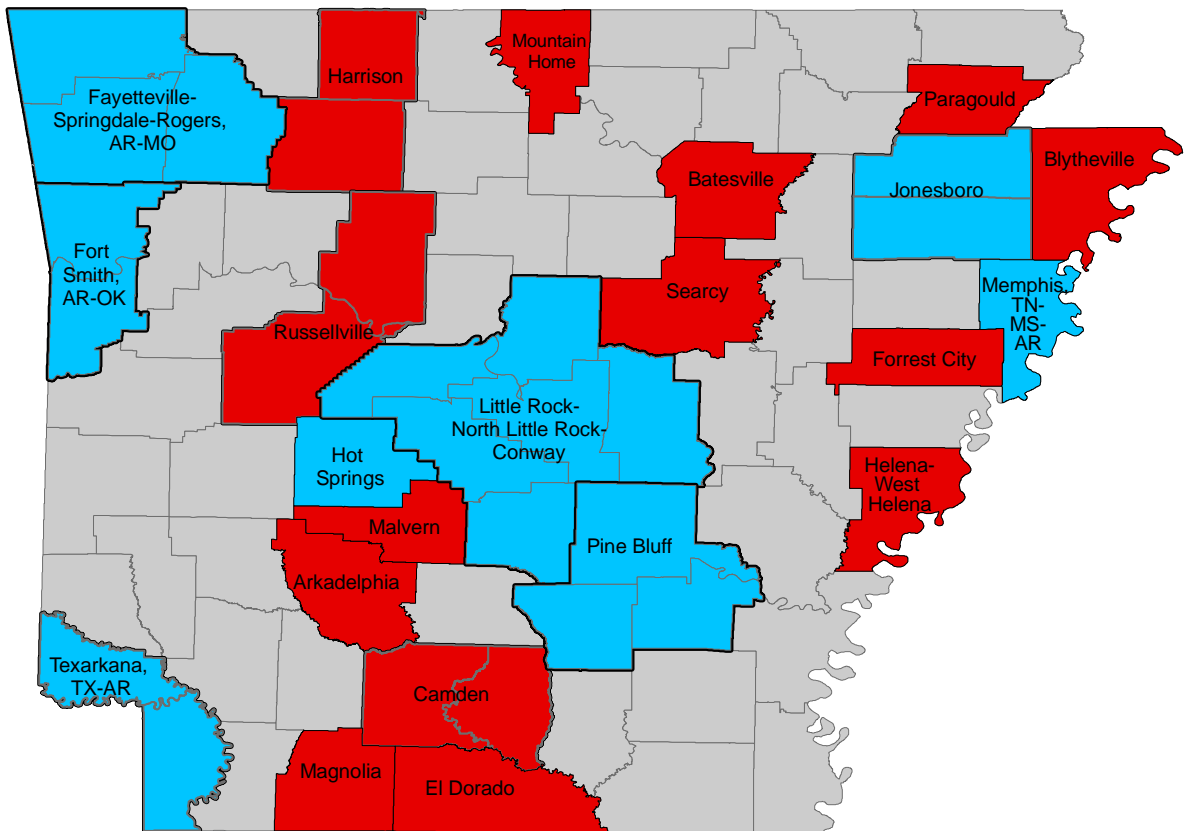

2010-based metropolitan and micropolitan areas in Alabama

2010-based metropolitan and micropolitan areas in Alaska

2010-based metropolitan and micropolitan areas in Arizona

2010-based metropolitan and micropolitan areas in Arkansas

2010-based metropolitan and micropolitan areas in California

- Metropolitan areas
- Metropolitan divisions
- Micropolitan areas
- Outside CBSA

2010-based metropolitan and micropolitan areas in Colorado

2010-based NECTAs in Connecticut

2010-based metropolitan and micropolitan areas in Georgia

-  Metropolitan areas
-  Micropolitan areas
-  Outside CBSA

2010-based metropolitan and micropolitan areas in Hawaii

2010-based metropolitan and micropolitan areas in Idaho

2010-based metropolitan and micropolitan areas in Missouri

2010-based metropolitan and micropolitan areas in Montana

2010-based metropolitan and micropolitan areas in Nebraska

2010-based metropolitan and micropolitan areas in Nevada