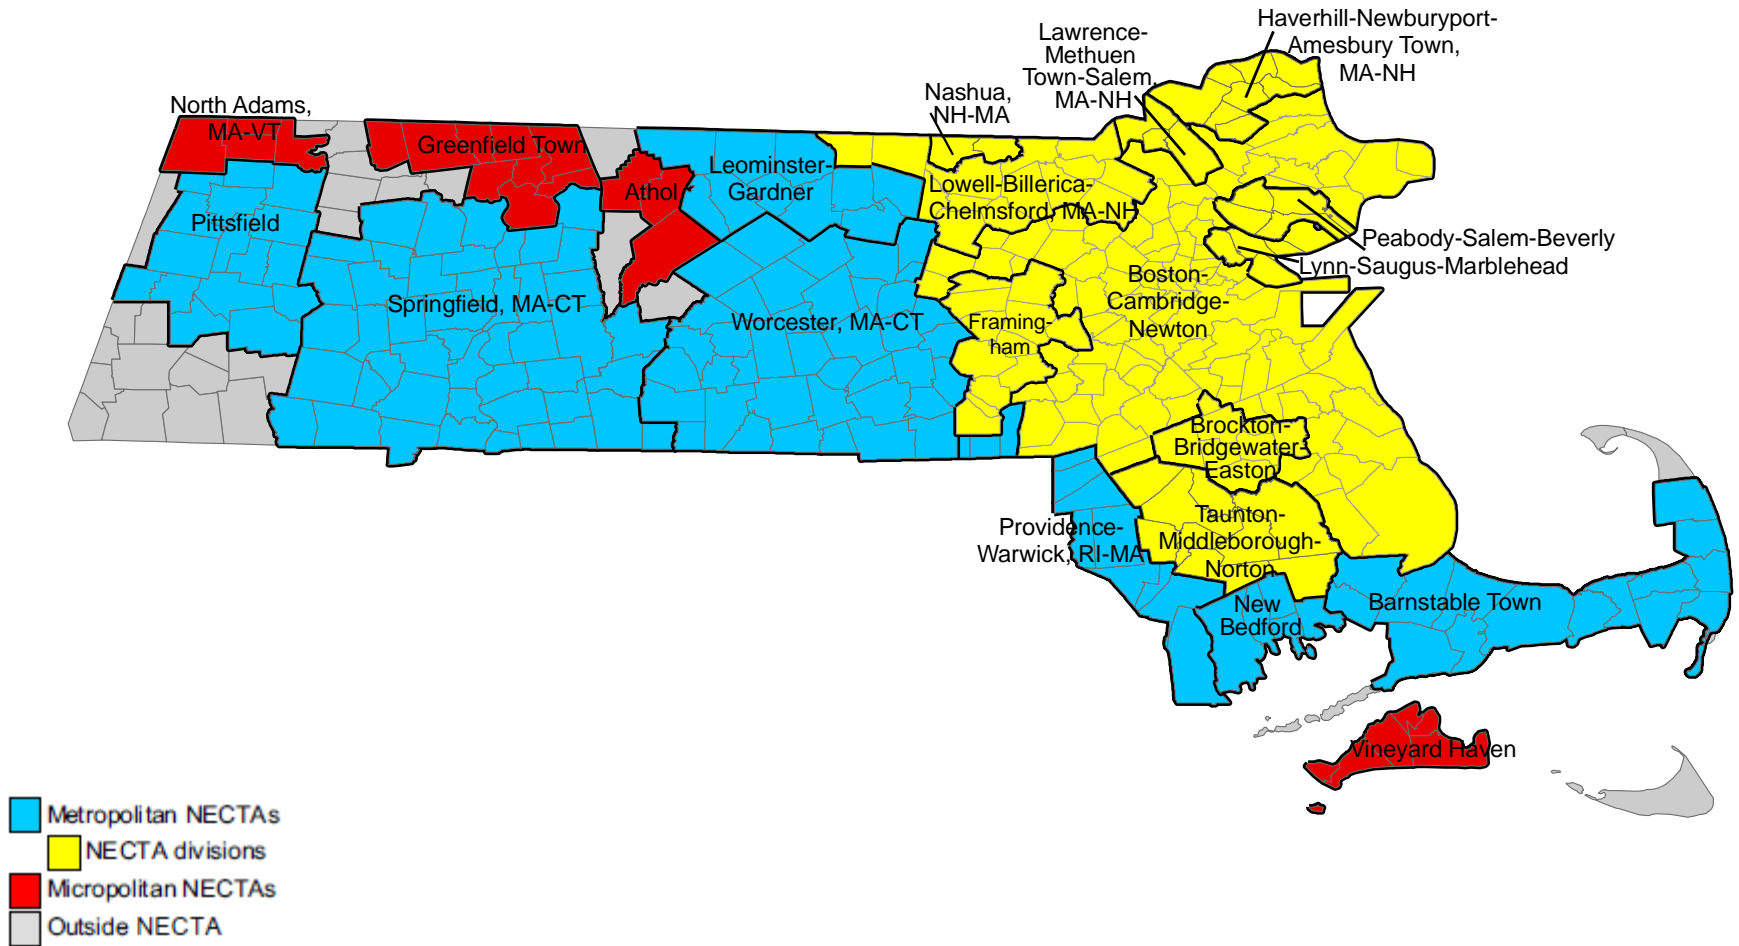

2010-based metropolitan and micropolitan areas in Illinois

- Metropolitan areas
- Metropolitan divisions
- Micropolitan areas
- Outside CBSA

2010-based metropolitan and micropolitan areas in Indiana

2010-based metropolitan and micropolitan areas in Iowa

-  Metropolitan areas
-  Micropolitan areas
-  Outside CBSA

2010-based metropolitan and micropolitan areas in Kansas

2010-based metropolitan and micropolitan areas in Kentucky

2010-based metropolitan and micropolitan areas in Louisiana

2010-based NECTAs in Maine

2010-based metropolitan and micropolitan areas in Maryland and the District of Columbia

2010-based NECTAs in Massachusetts

2010-based metropolitan and micropolitan areas in Michigan

2010-based metropolitan and micropolitan areas in Missouri

2010-based metropolitan and micropolitan areas in Montana

2010-based metropolitan and micropolitan areas in Nebraska

2010-based metropolitan and micropolitan areas in Nevada