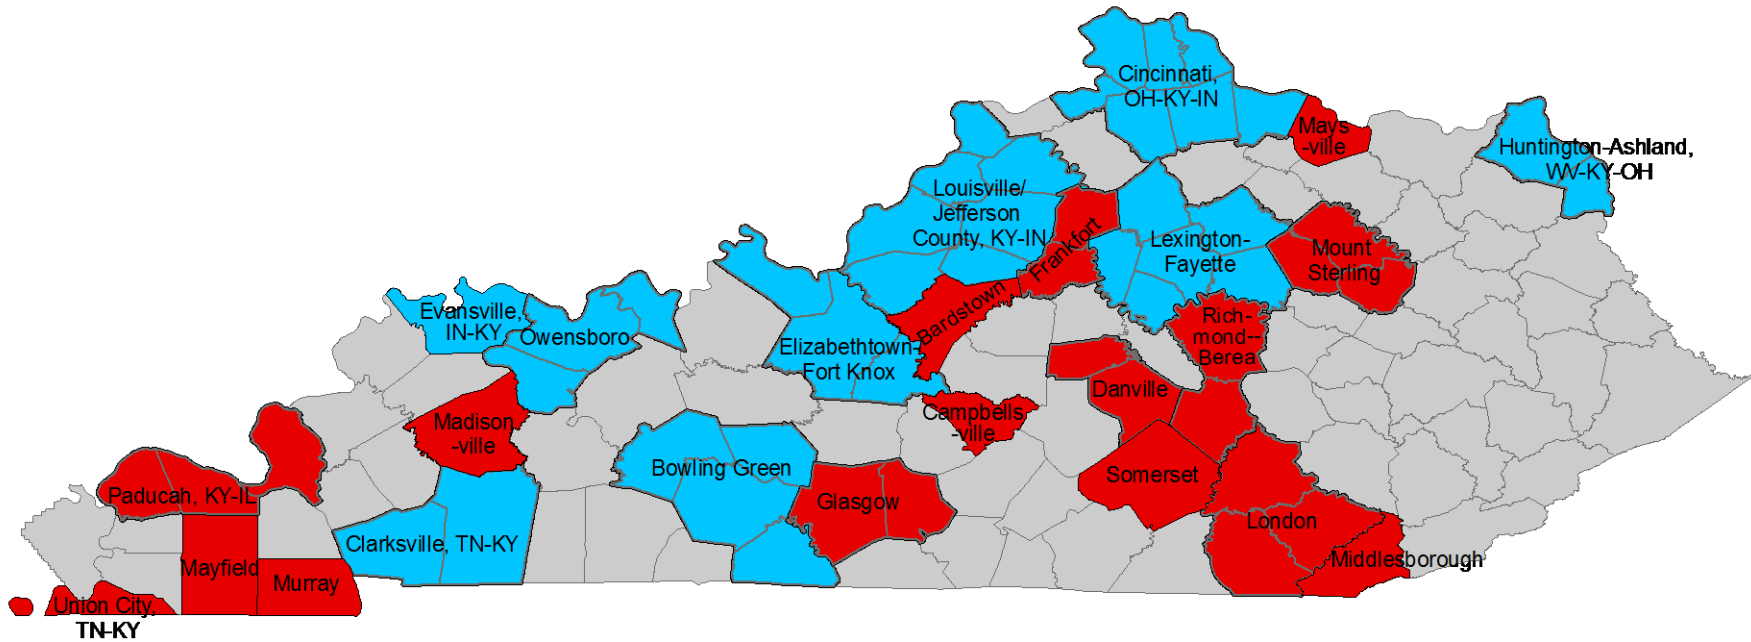

2010-based metropolitan and micropolitan areas in Georgia

-  Metropolitan areas
-  Micropolitan areas
-  Outside CBSA

2010-based metropolitan and micropolitan areas in Hawaii

2010-based metropolitan and micropolitan areas in Idaho

2010-based metropolitan and micropolitan areas in Illinois

- Metropolitan areas
- Metropolitan divisions
- Micropolitan areas
- Outside CBSA

2010-based metropolitan and micropolitan areas in Indiana

2010-based metropolitan and micropolitan areas in Iowa

-  Metropolitan areas
-  Micropolitan areas
-  Outside CBSA

2010-based metropolitan and micropolitan areas in Kansas

2010-based metropolitan and micropolitan areas in Kentucky

2010-based metropolitan and micropolitan areas in Louisiana

2010-based NECTAs in Maine

2010-based metropolitan and micropolitan areas in Maryland and the District of Columbia

2010-based NECTAs in Massachusetts

2010-based metropolitan and micropolitan areas in Michigan