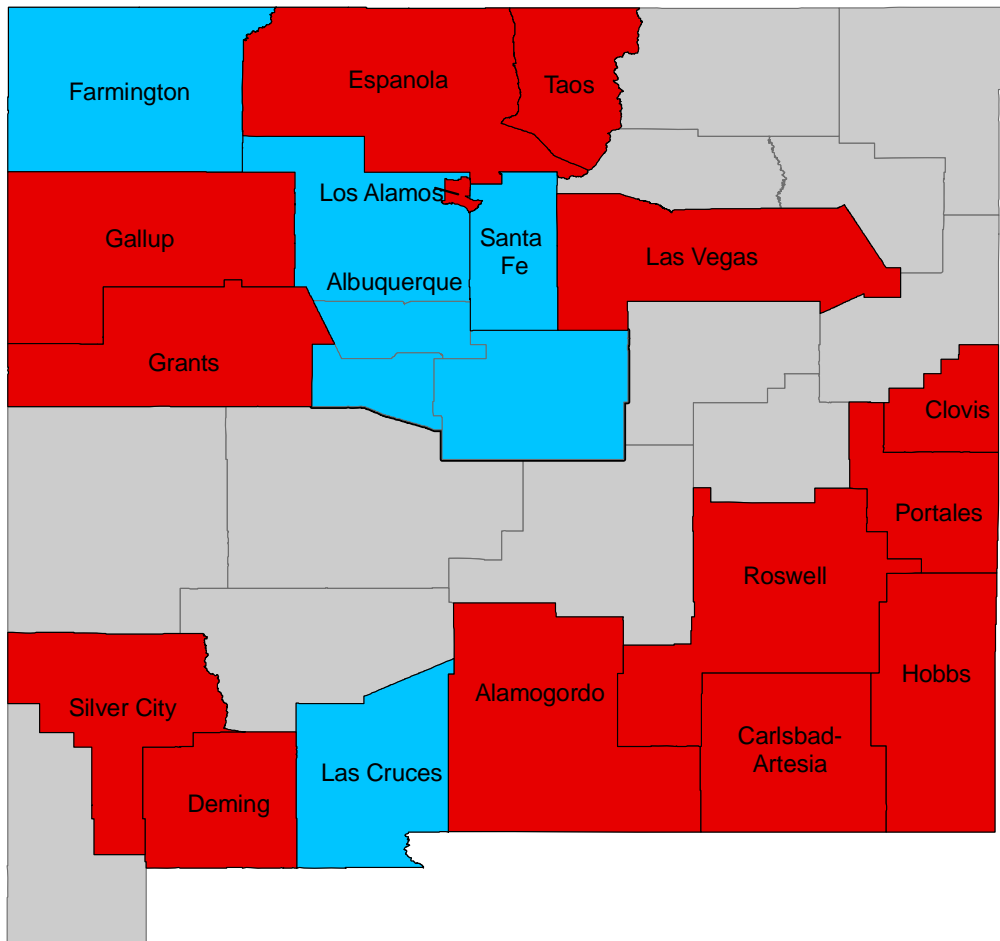

2010-based NECTAs in Maine

2010-based metropolitan and micropolitan areas in Maryland and the District of Columbia

2010-based NECTAs in Massachusetts

2010-based metropolitan and micropolitan areas in Michigan

2010-based metropolitan and micropolitan areas in Missouri

2010-based metropolitan and micropolitan areas in Montana

2010-based metropolitan and micropolitan areas in Nebraska

2010-based metropolitan and micropolitan areas in Nevada

2010-based NECTAs in New Hampshire

- Metropolitan NECTAs
- NECTA divisions
- Micropolitan NECTAs
- Outside NECTA

2010-based metropolitan and micropolitan areas in New Jersey

2010-based metropolitan and micropolitan areas in New Mexico

2010-based metropolitan and micropolitan areas in New York

2010-based metropolitan and micropolitan areas in North Carolina

- Metropolitan areas
- Micropolitan areas
- Outside CBSA

2010-based metropolitan and micropolitan areas in North Dakota