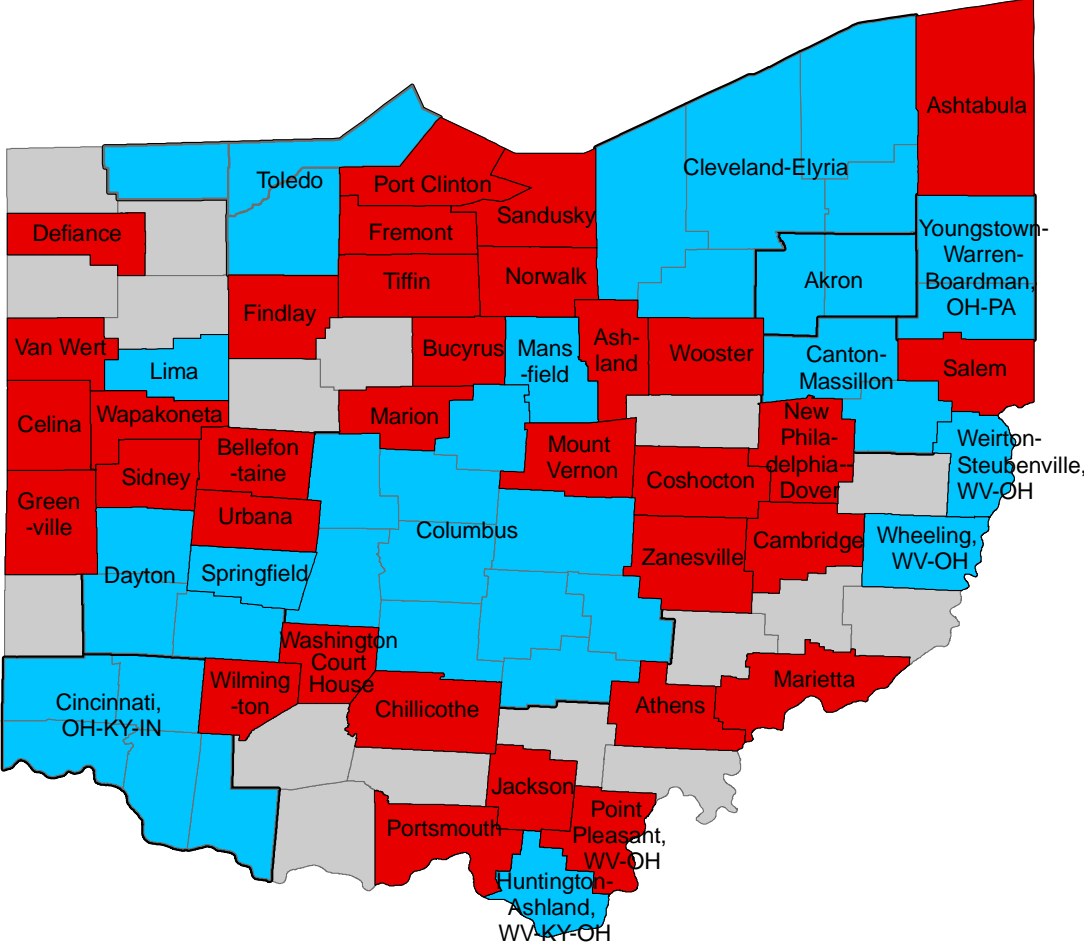

2010-based metropolitan and micropolitan areas in Ohio

- Metropolitan areas
- Micropolitan areas
- Outside CBSA