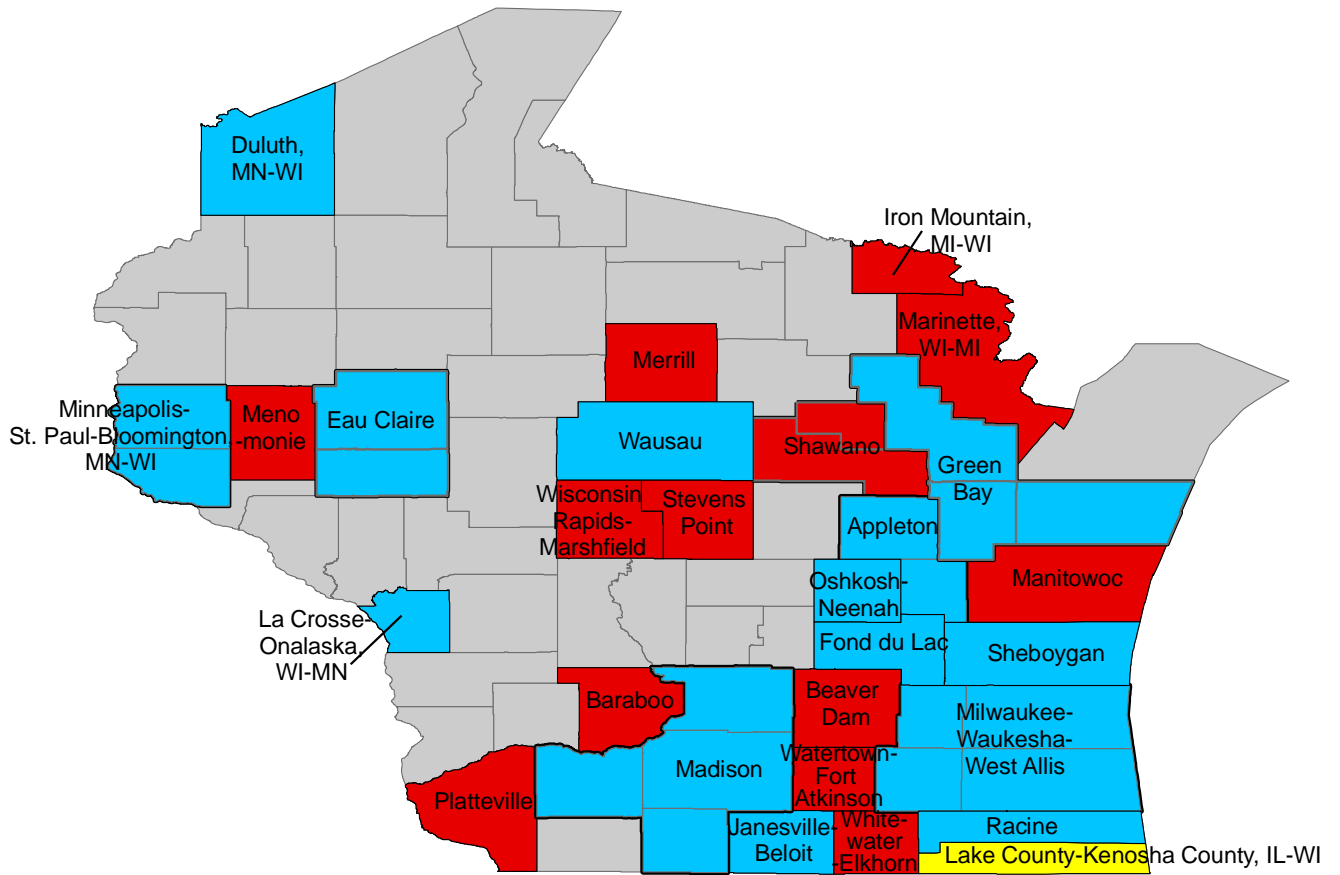

2010-based metropolitan and micropolitan areas in Wisconsin

- Metropolitan areas
- Metropolitan divisions
- Micropolitan areas
- Outside CBSA