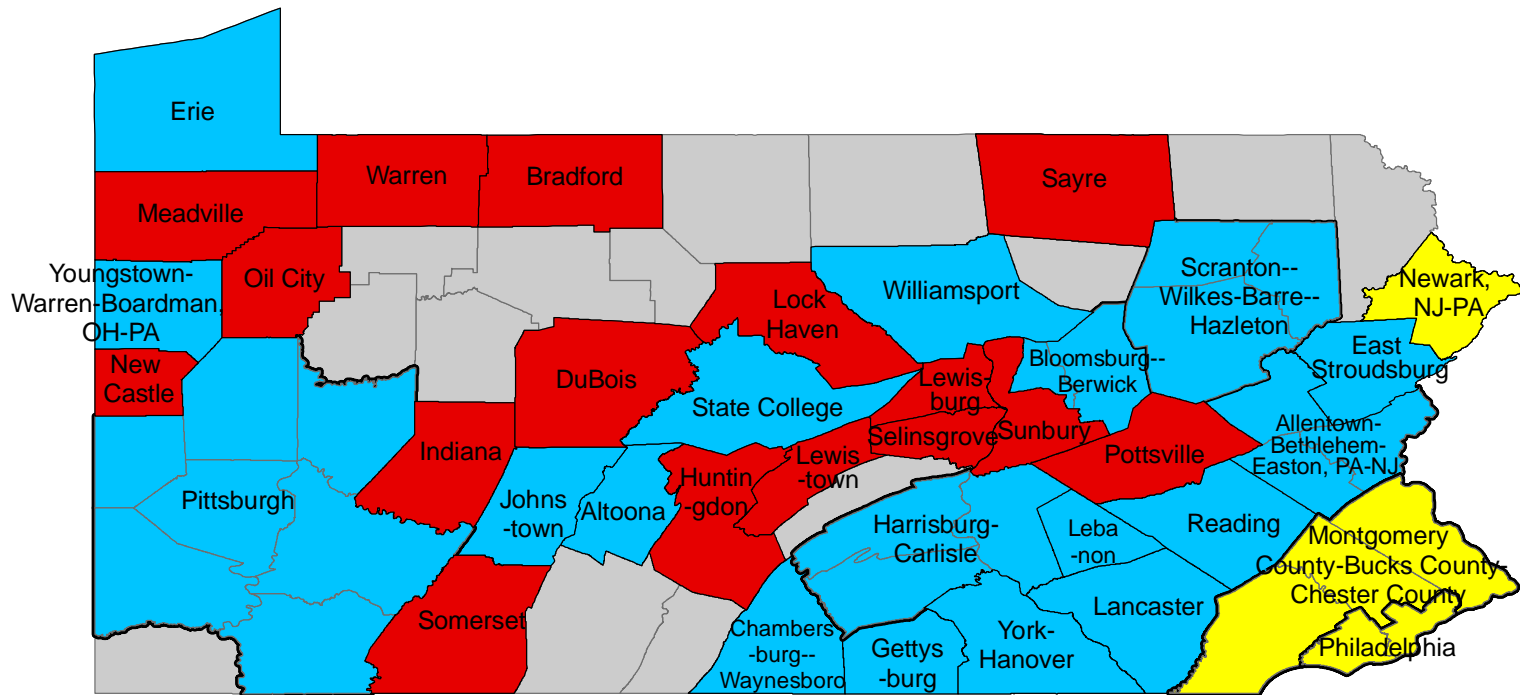

2010-based metropolitan and micropolitan areas in Pennsylvania

- Metropolitan areas
- Metropolitan divisions
- Micropolitan areas
- Outside CBSA