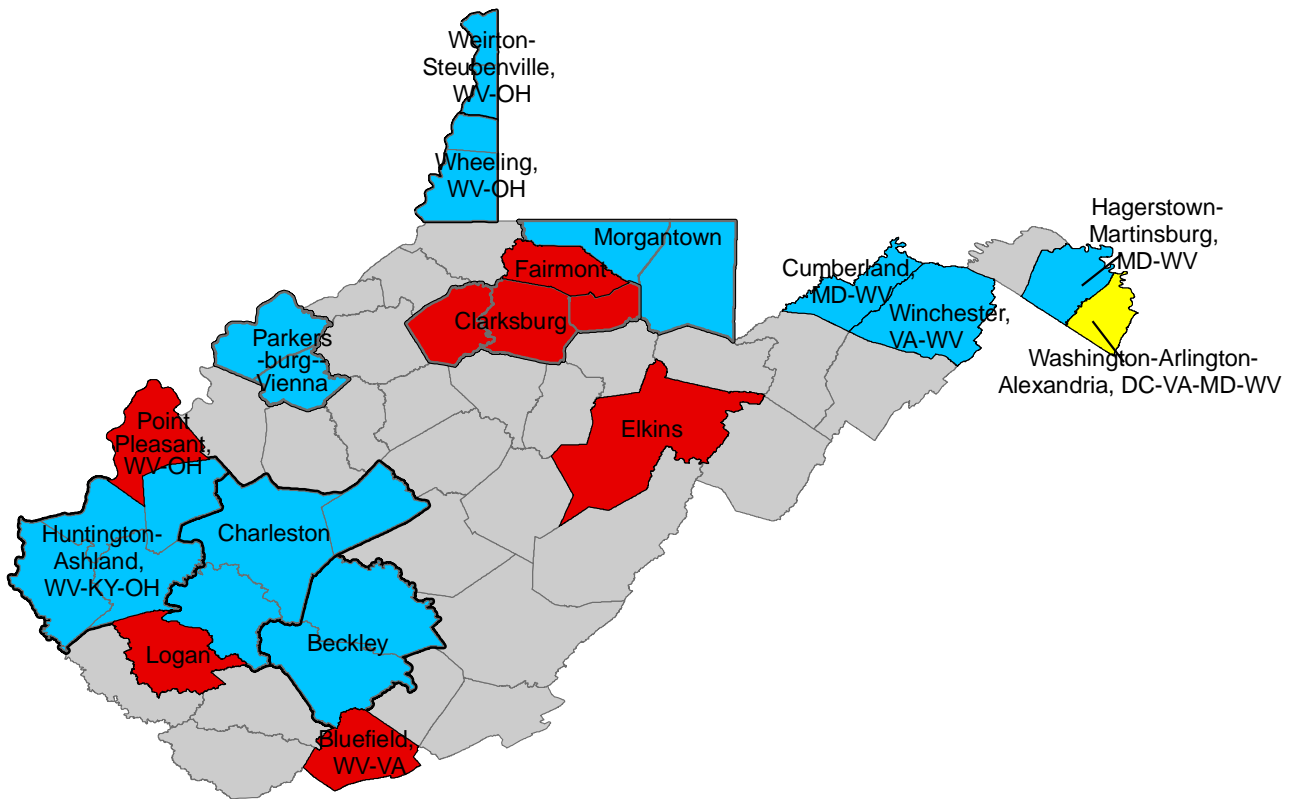

2010-based metropolitan and micropolitan areas in West Virginia

- Metropolitan areas
- Metropolitan divisions
- Micropolitan areas
- Outside CBSA