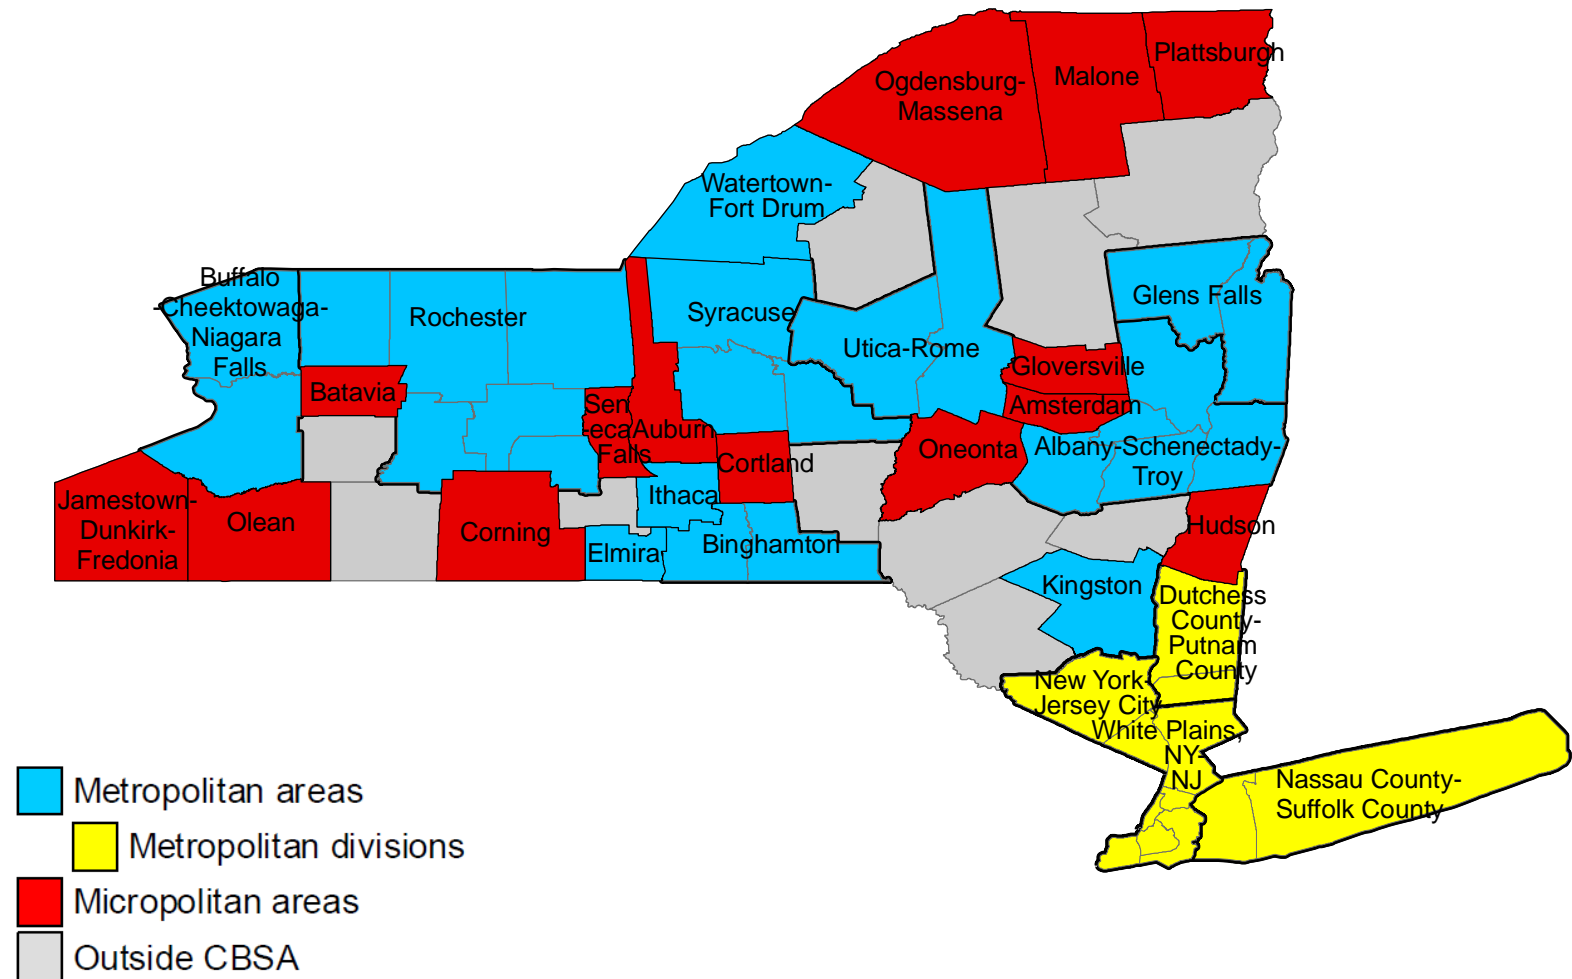

2010-based NECTAs in Maine

2010-based metropolitan and micropolitan areas in Maryland and the District of Columbia

2010-based NECTAs in Massachusetts

2010-based metropolitan and micropolitan areas in Michigan

2010-based metropolitan and micropolitan areas in Missouri

2010-based metropolitan and micropolitan areas in Montana

2010-based metropolitan and micropolitan areas in Nebraska

2010-based metropolitan and micropolitan areas in Nevada

2010-based NECTAs in New Hampshire

- Metropolitan NECTAs
- NECTA divisions
- Micropolitan NECTAs
- Outside NECTA

2010-based metropolitan and micropolitan areas in New Jersey

2010-based metropolitan and micropolitan areas in New Mexico

2010-based metropolitan and micropolitan areas in New York

2010-based metropolitan and micropolitan areas in North Carolina

- Metropolitan areas
- Micropolitan areas
- Outside CBSA

2010-based metropolitan and micropolitan areas in North Dakota