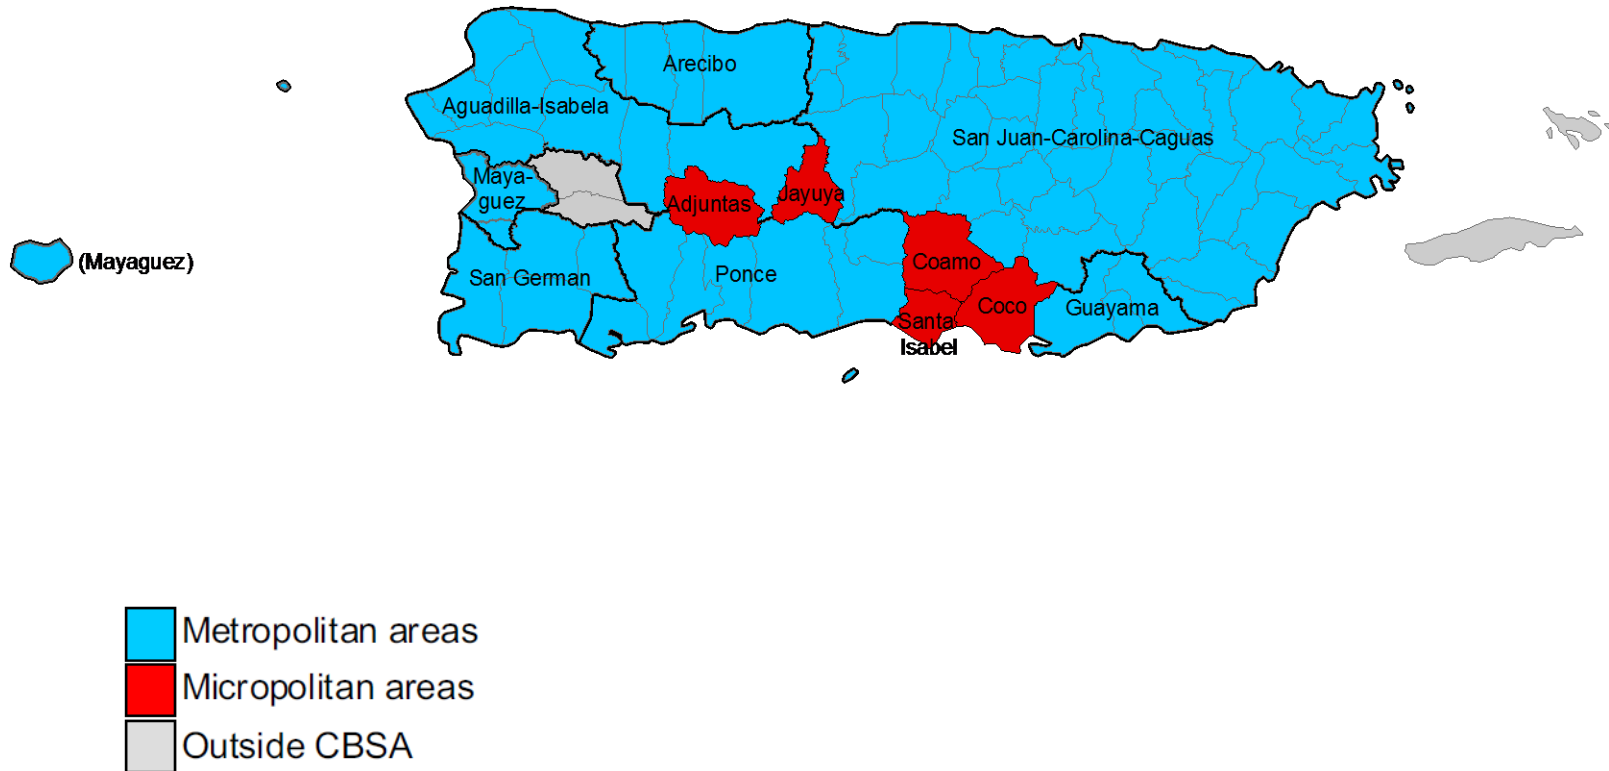

2010-based metropolitan and micropolitan areas in Puerto Rico