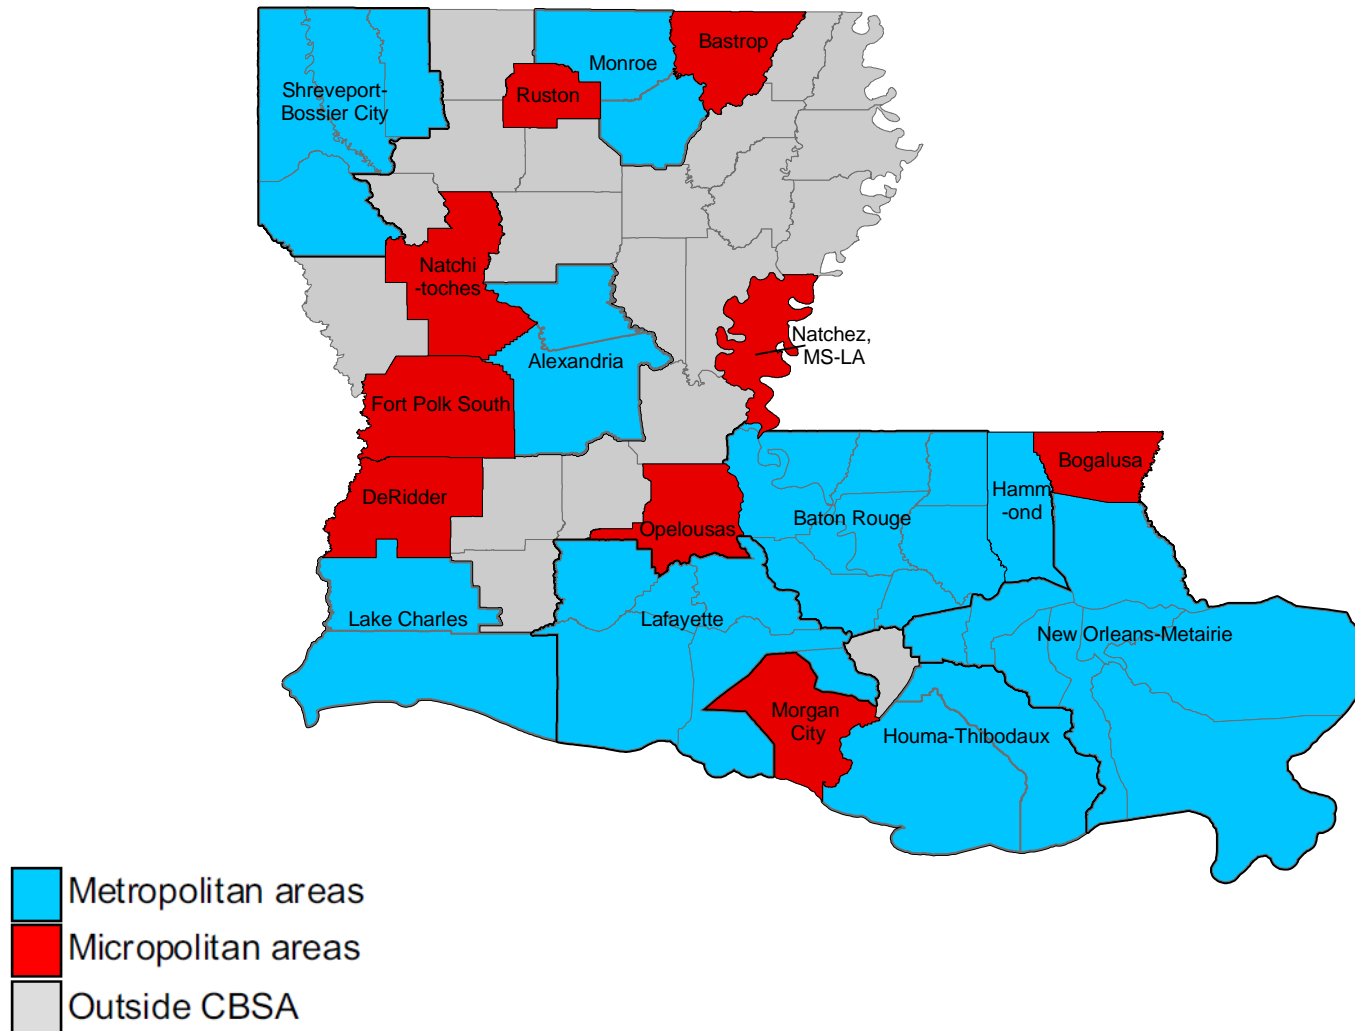

2010-based metropolitan and micropolitan areas in Georgia

-  Metropolitan areas
-  Micropolitan areas
-  Outside CBSA

2010-based metropolitan and micropolitan areas in Hawaii

2010-based metropolitan and micropolitan areas in Idaho

2010-based metropolitan and micropolitan areas in Illinois

- Metropolitan areas
- Metropolitan divisions
- Micropolitan areas
- Outside CBSA

2010-based metropolitan and micropolitan areas in Indiana

2010-based metropolitan and micropolitan areas in Iowa

-  Metropolitan areas
-  Micropolitan areas
-  Outside CBSA

2010-based metropolitan and micropolitan areas in Kansas

2010-based metropolitan and micropolitan areas in Kentucky

2010-based metropolitan and micropolitan areas in Louisiana

2010-based NECTAs in Maine

2010-based metropolitan and micropolitan areas in Maryland and the District of Columbia

2010-based NECTAs in Massachusetts

2010-based metropolitan and micropolitan areas in Michigan