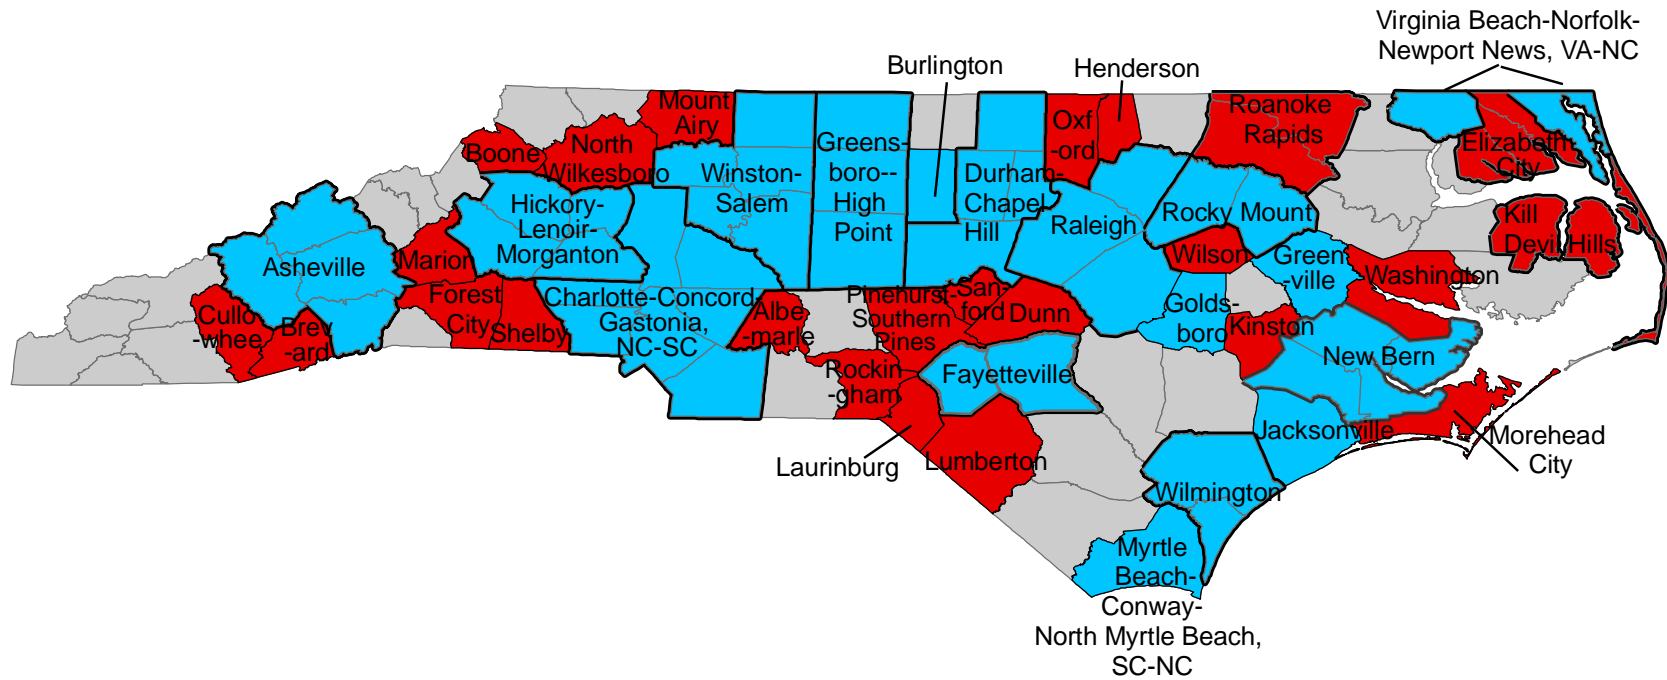

2010-based NECTAs in Maine

2010-based metropolitan and micropolitan areas in Maryland and the District of Columbia

2010-based NECTAs in Massachusetts

2010-based metropolitan and micropolitan areas in Michigan

2010-based metropolitan and micropolitan areas in Missouri

2010-based metropolitan and micropolitan areas in Montana

2010-based metropolitan and micropolitan areas in Nebraska

2010-based metropolitan and micropolitan areas in Nevada

2010-based NECTAs in New Hampshire

- Metropolitan NECTAs
- NECTA divisions
- Micropolitan NECTAs
- Outside NECTA

2010-based metropolitan and micropolitan areas in New Jersey

2010-based metropolitan and micropolitan areas in New Mexico

2010-based metropolitan and micropolitan areas in New York

2010-based metropolitan and micropolitan areas in North Carolina

- Metropolitan areas
- Micropolitan areas
- Outside CBSA

2010-based metropolitan and micropolitan areas in North Dakota