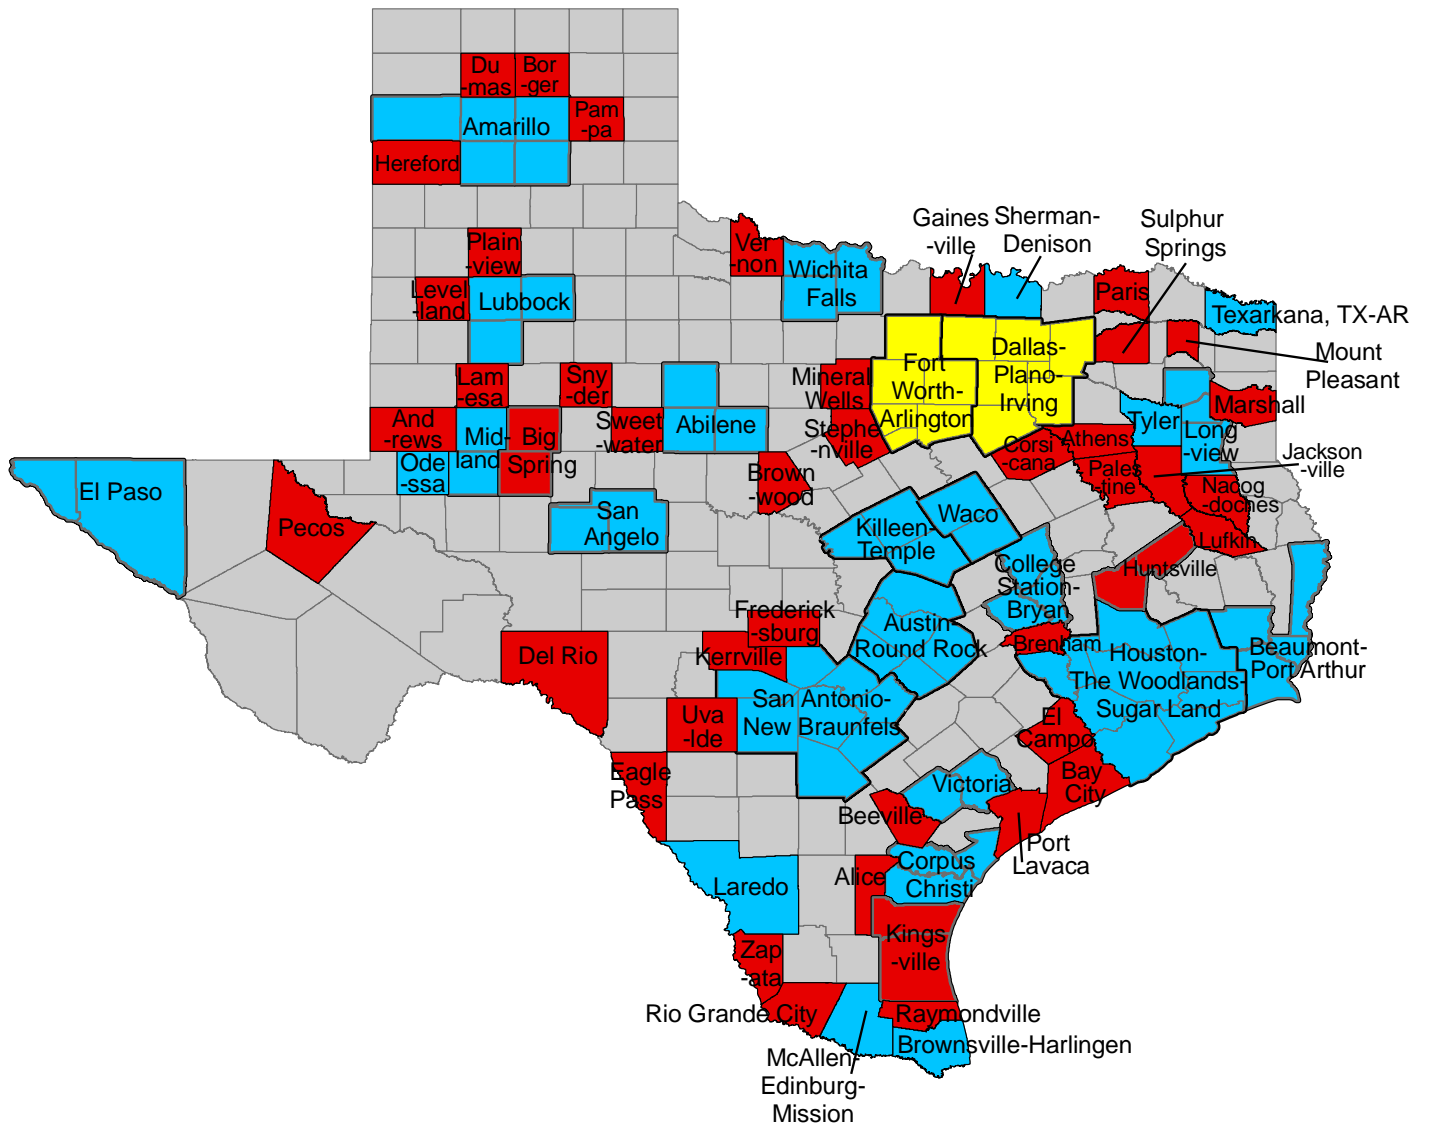

2010-based metropolitan and micropolitan areas in Missouri

2010-based metropolitan and micropolitan areas in Montana

2010-based metropolitan and micropolitan areas in Nebraska

2010-based metropolitan and micropolitan areas in Nevada

2010-based NECTAs in New Hampshire

- Metropolitan NECTAs
- NECTA divisions
- Micropolitan NECTAs
- Outside NECTA

2010-based metropolitan and micropolitan areas in New Jersey

2010-based metropolitan and micropolitan areas in New Mexico

2010-based metropolitan and micropolitan areas in Rhode Island

-  Metropolitan areas
-  Micropolitan areas
-  Outside CBSA

2010-based metropolitan and micropolitan areas in South Carolina

2010-based metropolitan and micropolitan areas in South Dakota

2010-based metropolitan and micropolitan areas in Tennessee

2010-based metropolitan and micropolitan areas in Texas

- Metropolitan areas
- Metropolitan divisions
- Micropolitan areas
- Outside CBSA

2010-based metropolitan and micropolitan areas in Utah