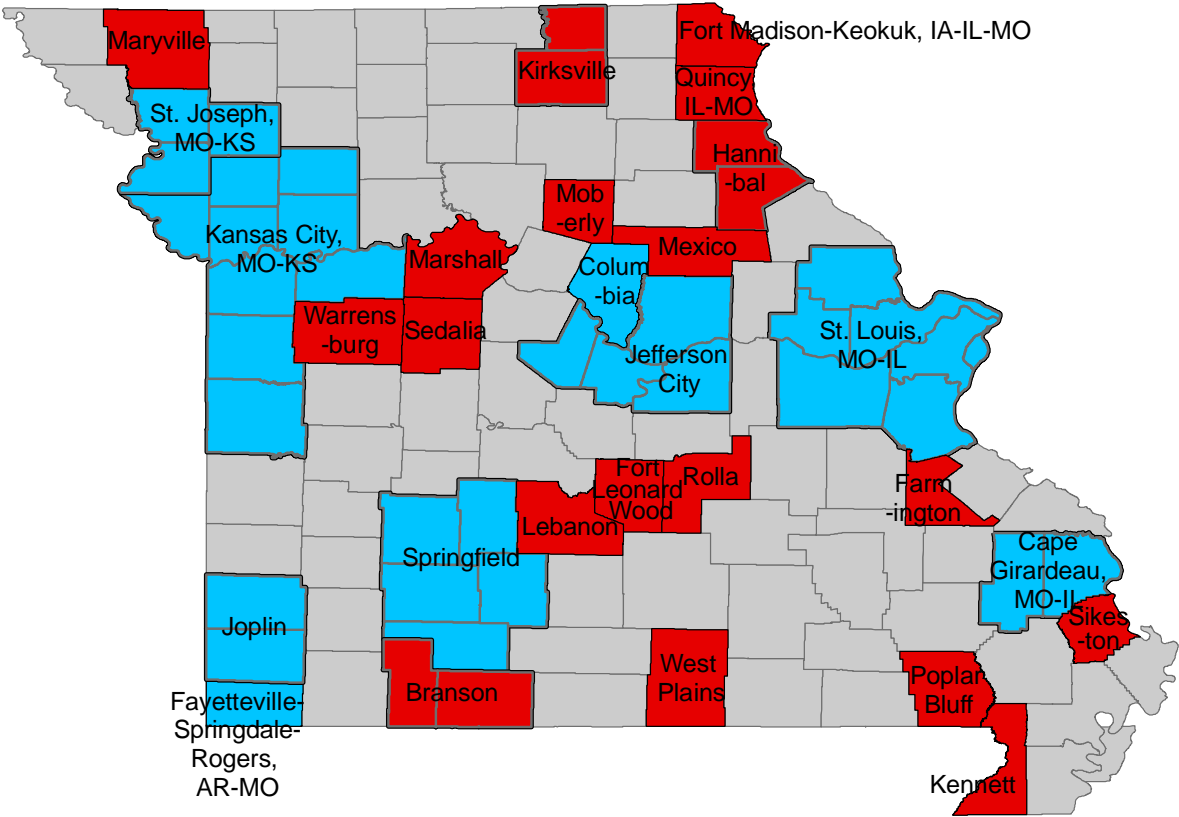

2010-based NECTAs in Maine

2010-based metropolitan and micropolitan areas in Maryland and the District of Columbia

2010-based NECTAs in Massachusetts

2010-based metropolitan and micropolitan areas in Michigan

- Metropolitan areas
- Metropolitan divisions
- Micropolitan areas
- Outside CBSA

2010-based metropolitan and micropolitan areas in Minnesota

- Metropolitan areas
- Micropolitan areas
- Outside CBSA

2010-based metropolitan and micropolitan areas in Mississippi

2010-based metropolitan and micropolitan areas in Missouri

2010-based metropolitan and micropolitan areas in Montana

2010-based metropolitan and micropolitan areas in Nebraska

2010-based metropolitan and micropolitan areas in Nevada

2010-based NECTAs in New Hampshire

- Metropolitan NECTAs
- NECTA divisions
- Micropolitan NECTAs
- Outside NECTA

2010-based metropolitan and micropolitan areas in New Jersey

2010-based metropolitan and micropolitan areas in New Mexico