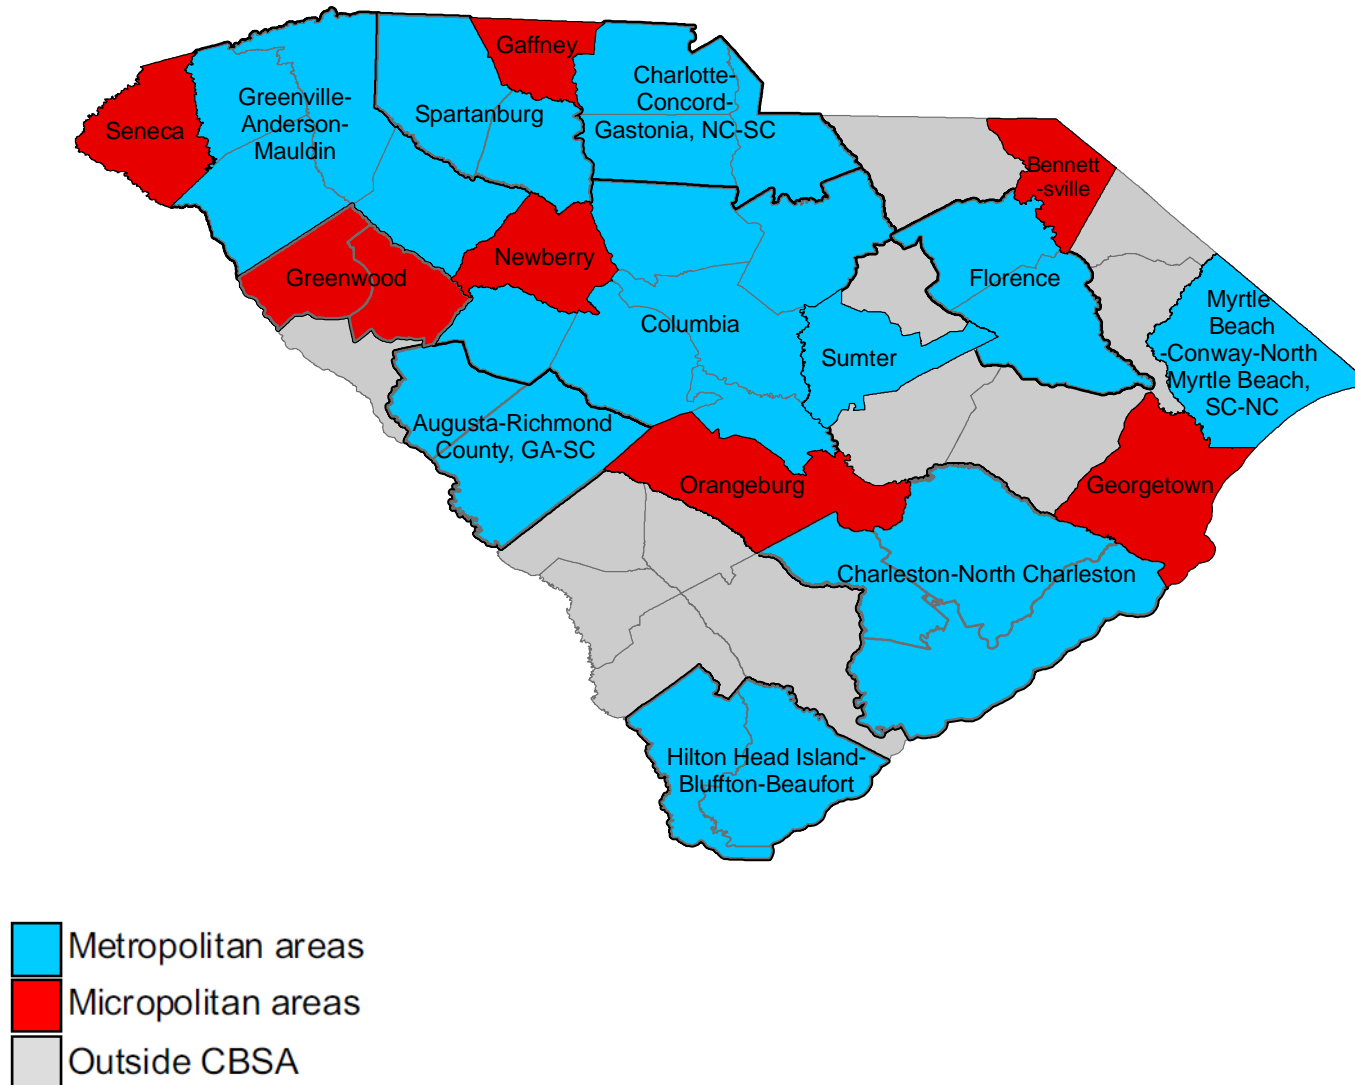

2010-based metropolitan and micropolitan areas in Missouri

2010-based metropolitan and micropolitan areas in Montana

2010-based metropolitan and micropolitan areas in Nebraska

2010-based metropolitan and micropolitan areas in Nevada

2010-based NECTAs in New Hampshire

- Metropolitan NECTAs
- NECTA divisions
- Micropolitan NECTAs
- Outside NECTA

2010-based metropolitan and micropolitan areas in New Jersey

2010-based metropolitan and micropolitan areas in New Mexico

2010-based metropolitan and micropolitan areas in Ohio

- Metropolitan areas
- Micropolitan areas
- Outside CBSA

2010-based metropolitan and micropolitan areas in Oklahoma

2010-based metropolitan and micropolitan areas in Oregon

2010-based metropolitan and micropolitan areas in Rhode Island

-  Metropolitan areas
-  Micropolitan areas
-  Outside CBSA

2010-based metropolitan and micropolitan areas in South Carolina

2010-based metropolitan and micropolitan areas in South Dakota