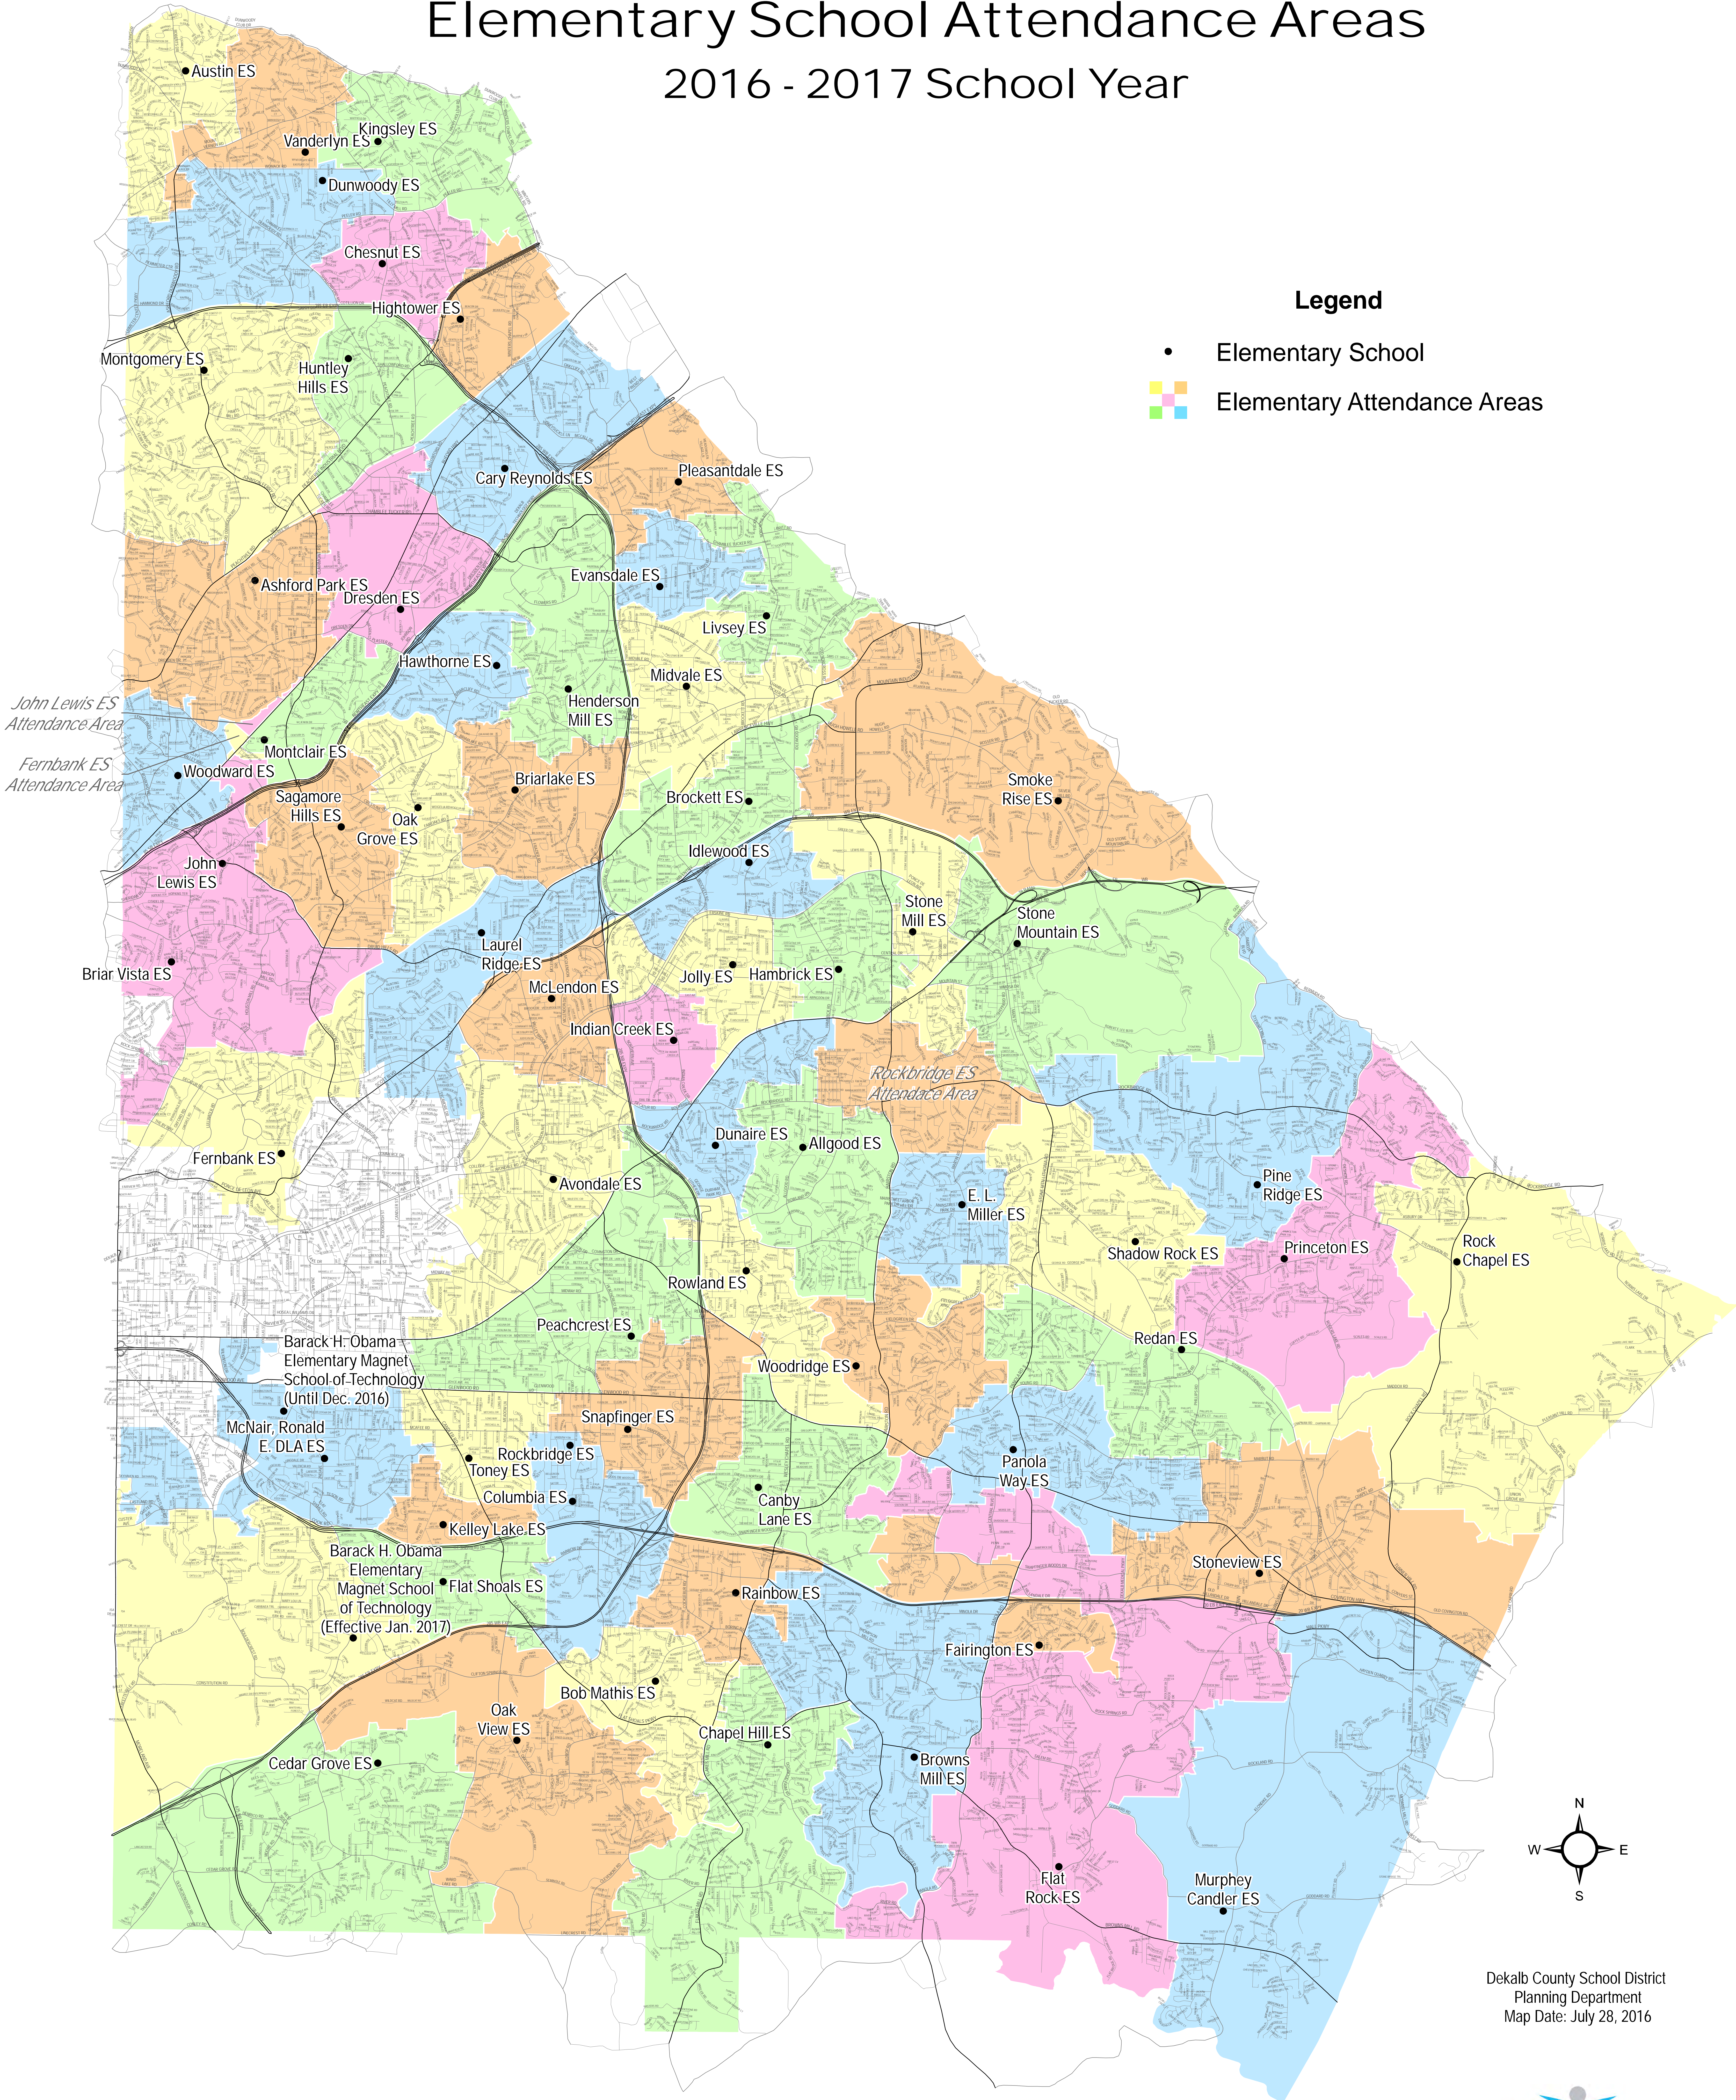

# DeKalb County School District

## Elementary School Attendance Areas

### 2016 - 2017 School Year

Map reflects attendance areas as passed by the Board of Education on March 7th, 2016 and July 11th, 2016.

DeKalb County School District  
 Planning Department  
 Map Date: July 28, 2016