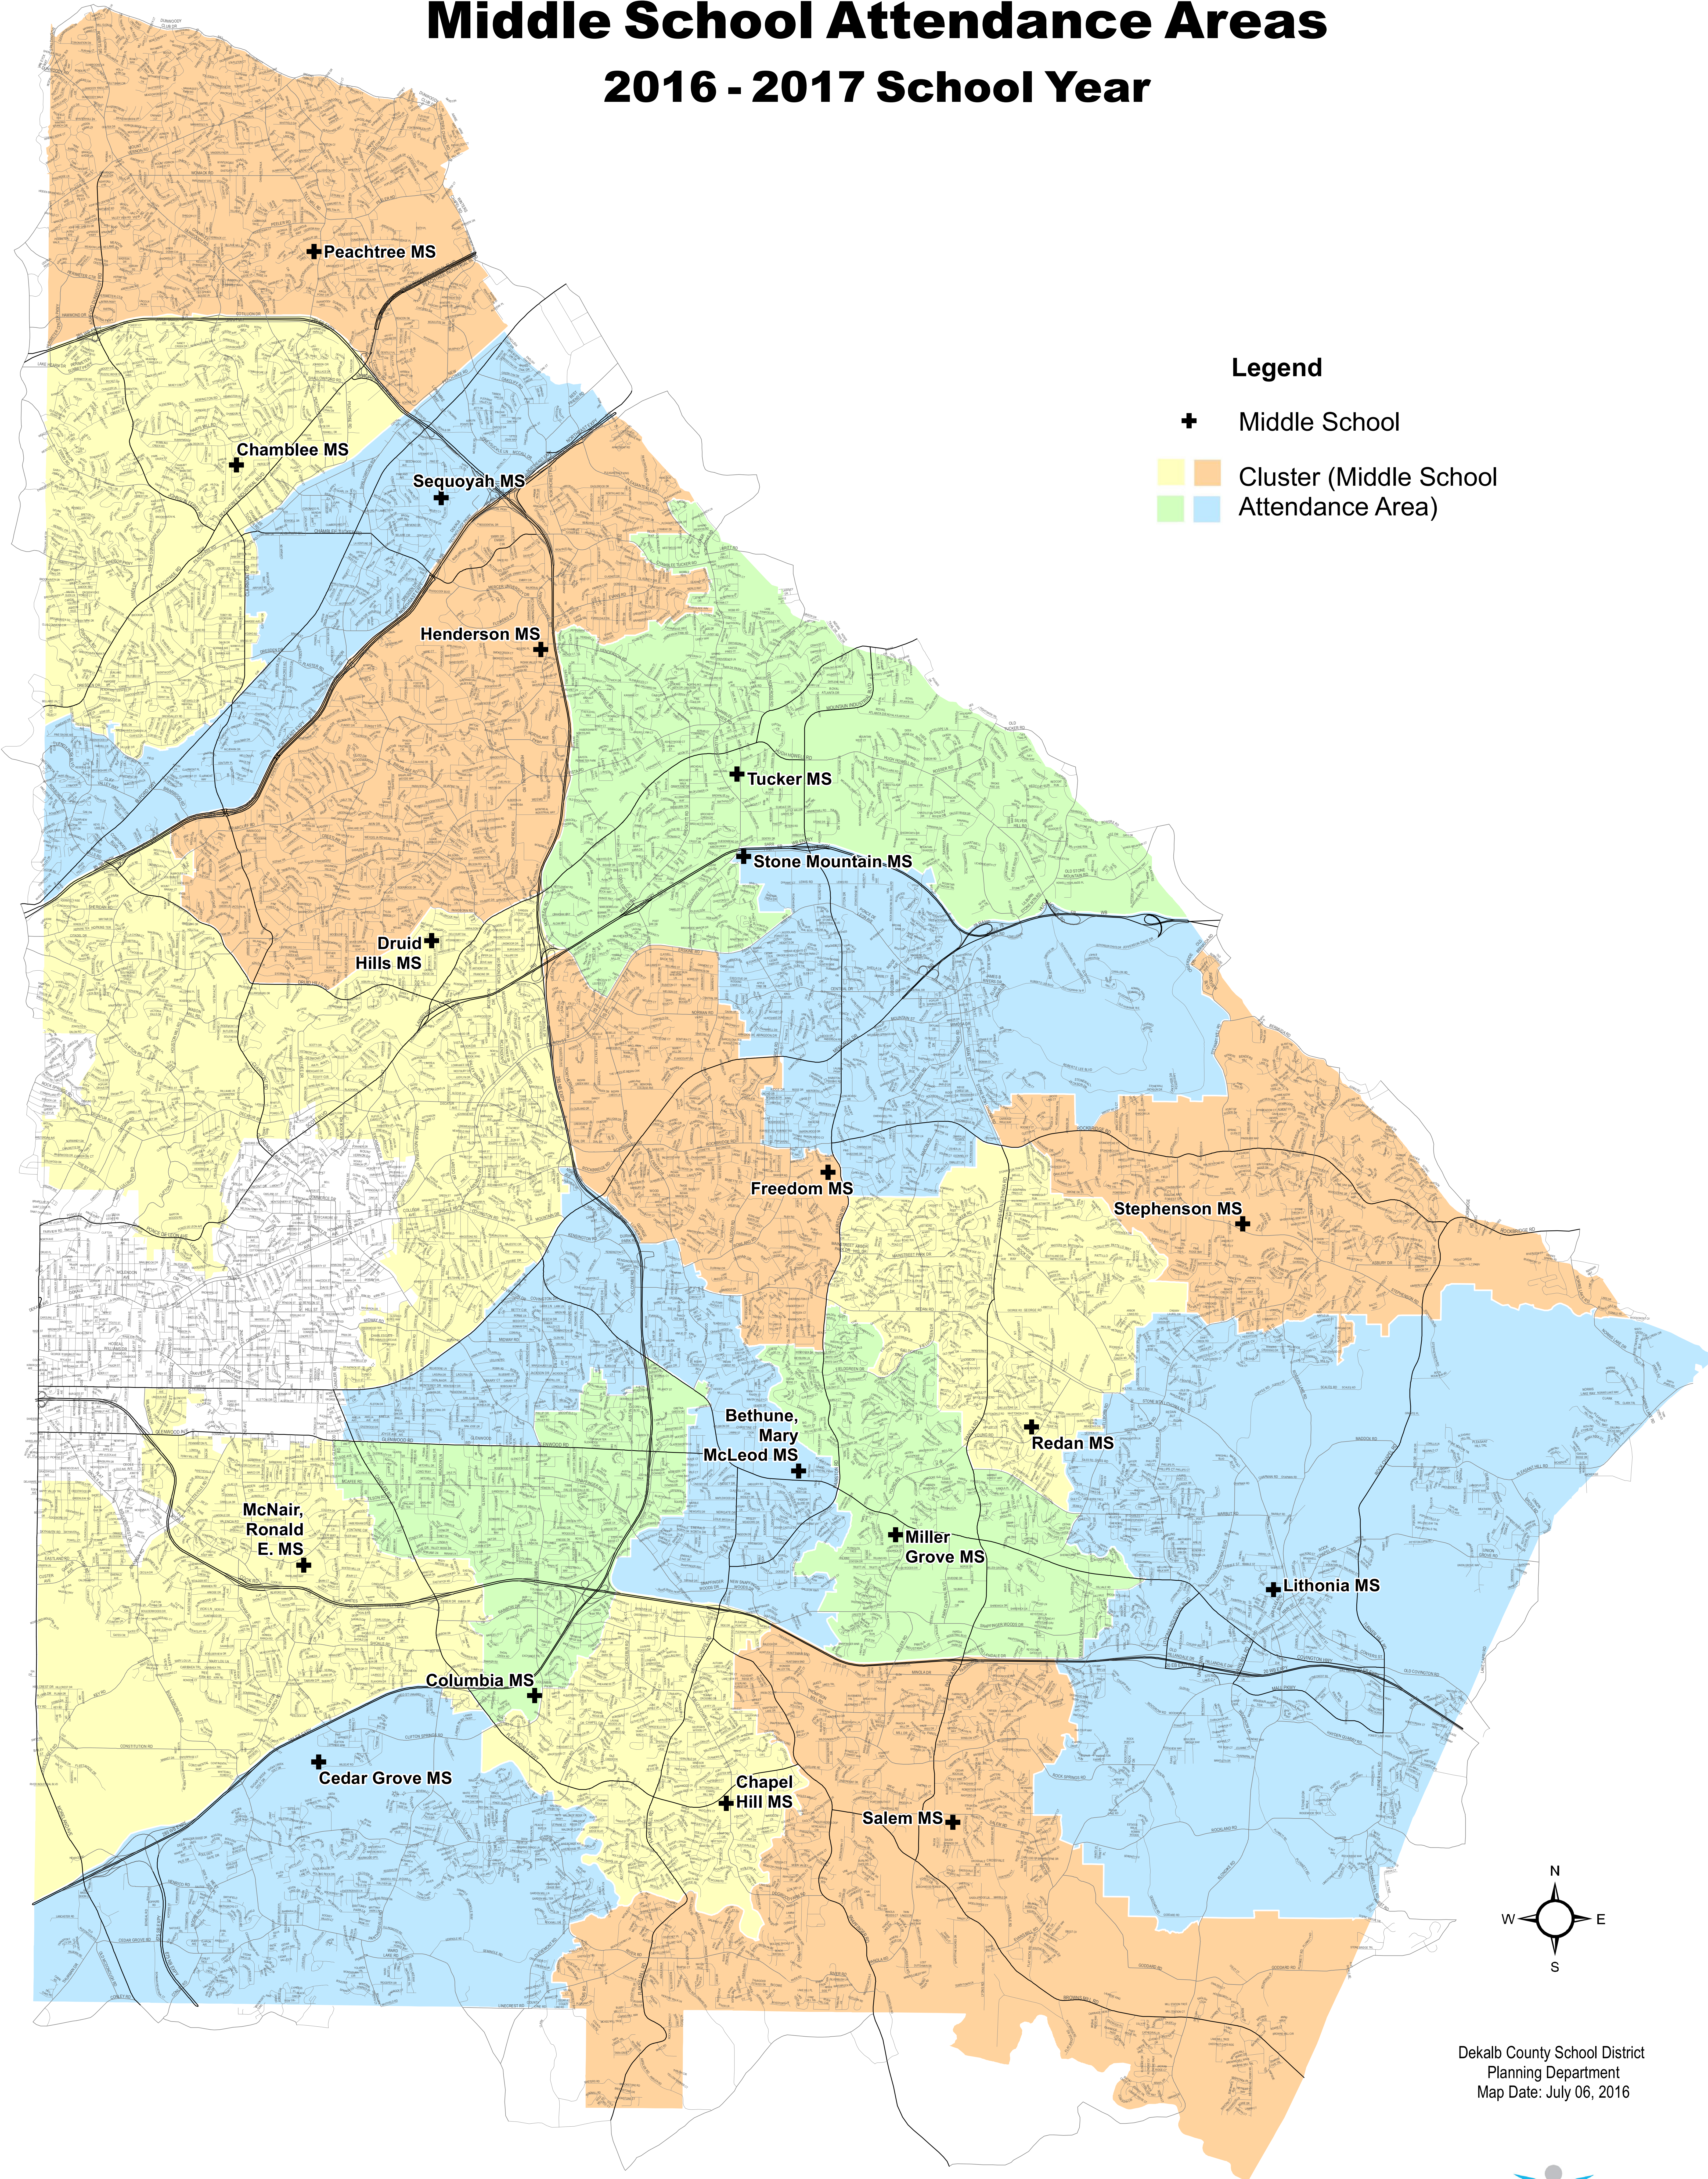

DeKalb County School District

Middle School Attendance Areas

2016 - 2017 School Year

Legend

- + Middle School
- Cluster (Middle School Attendance Area)
- Attendance Area

DeKalb County School District
 Planning Department
 Map Date: July 06, 2016

Map reflects attendance areas as passed by the Board of Education on March 7th, 2016, effective July 1st, 2016.