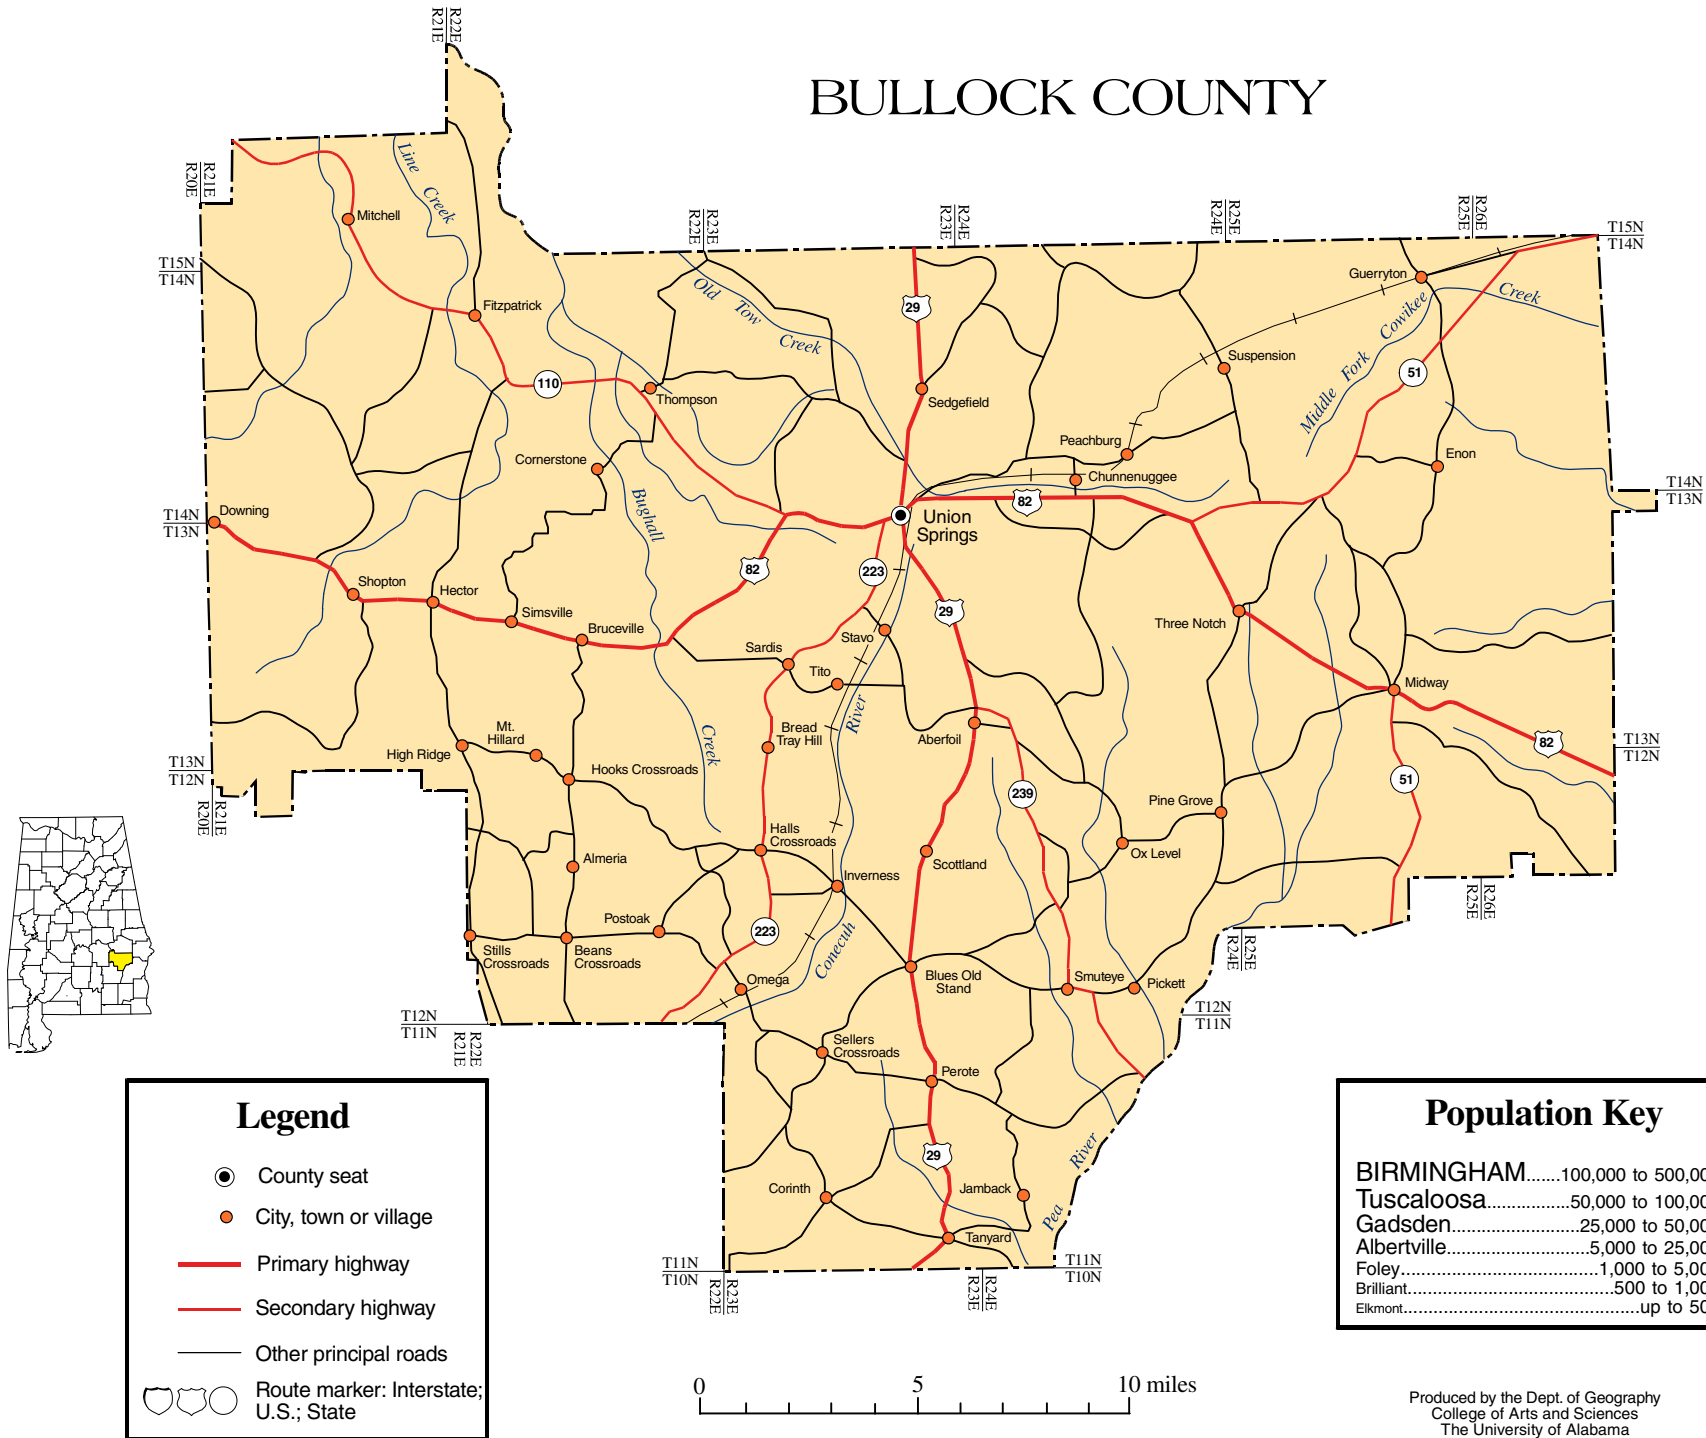

BULLOCK COUNTY

Legend

- County seat
- City, town or village
- Primary highway
- Secondary highway
- Other principal roads
- ⬡ Route marker: Interstate; U.S.; State

Population Key

BIRMINGHAM100,000 to 500,000
Tuscaloosa50,000 to 100,000
Gadsden25,000 to 50,000
Albertville5,000 to 25,000
Foley1,000 to 5,000
Brilliant500 to 1,000
Elkmontup to 500