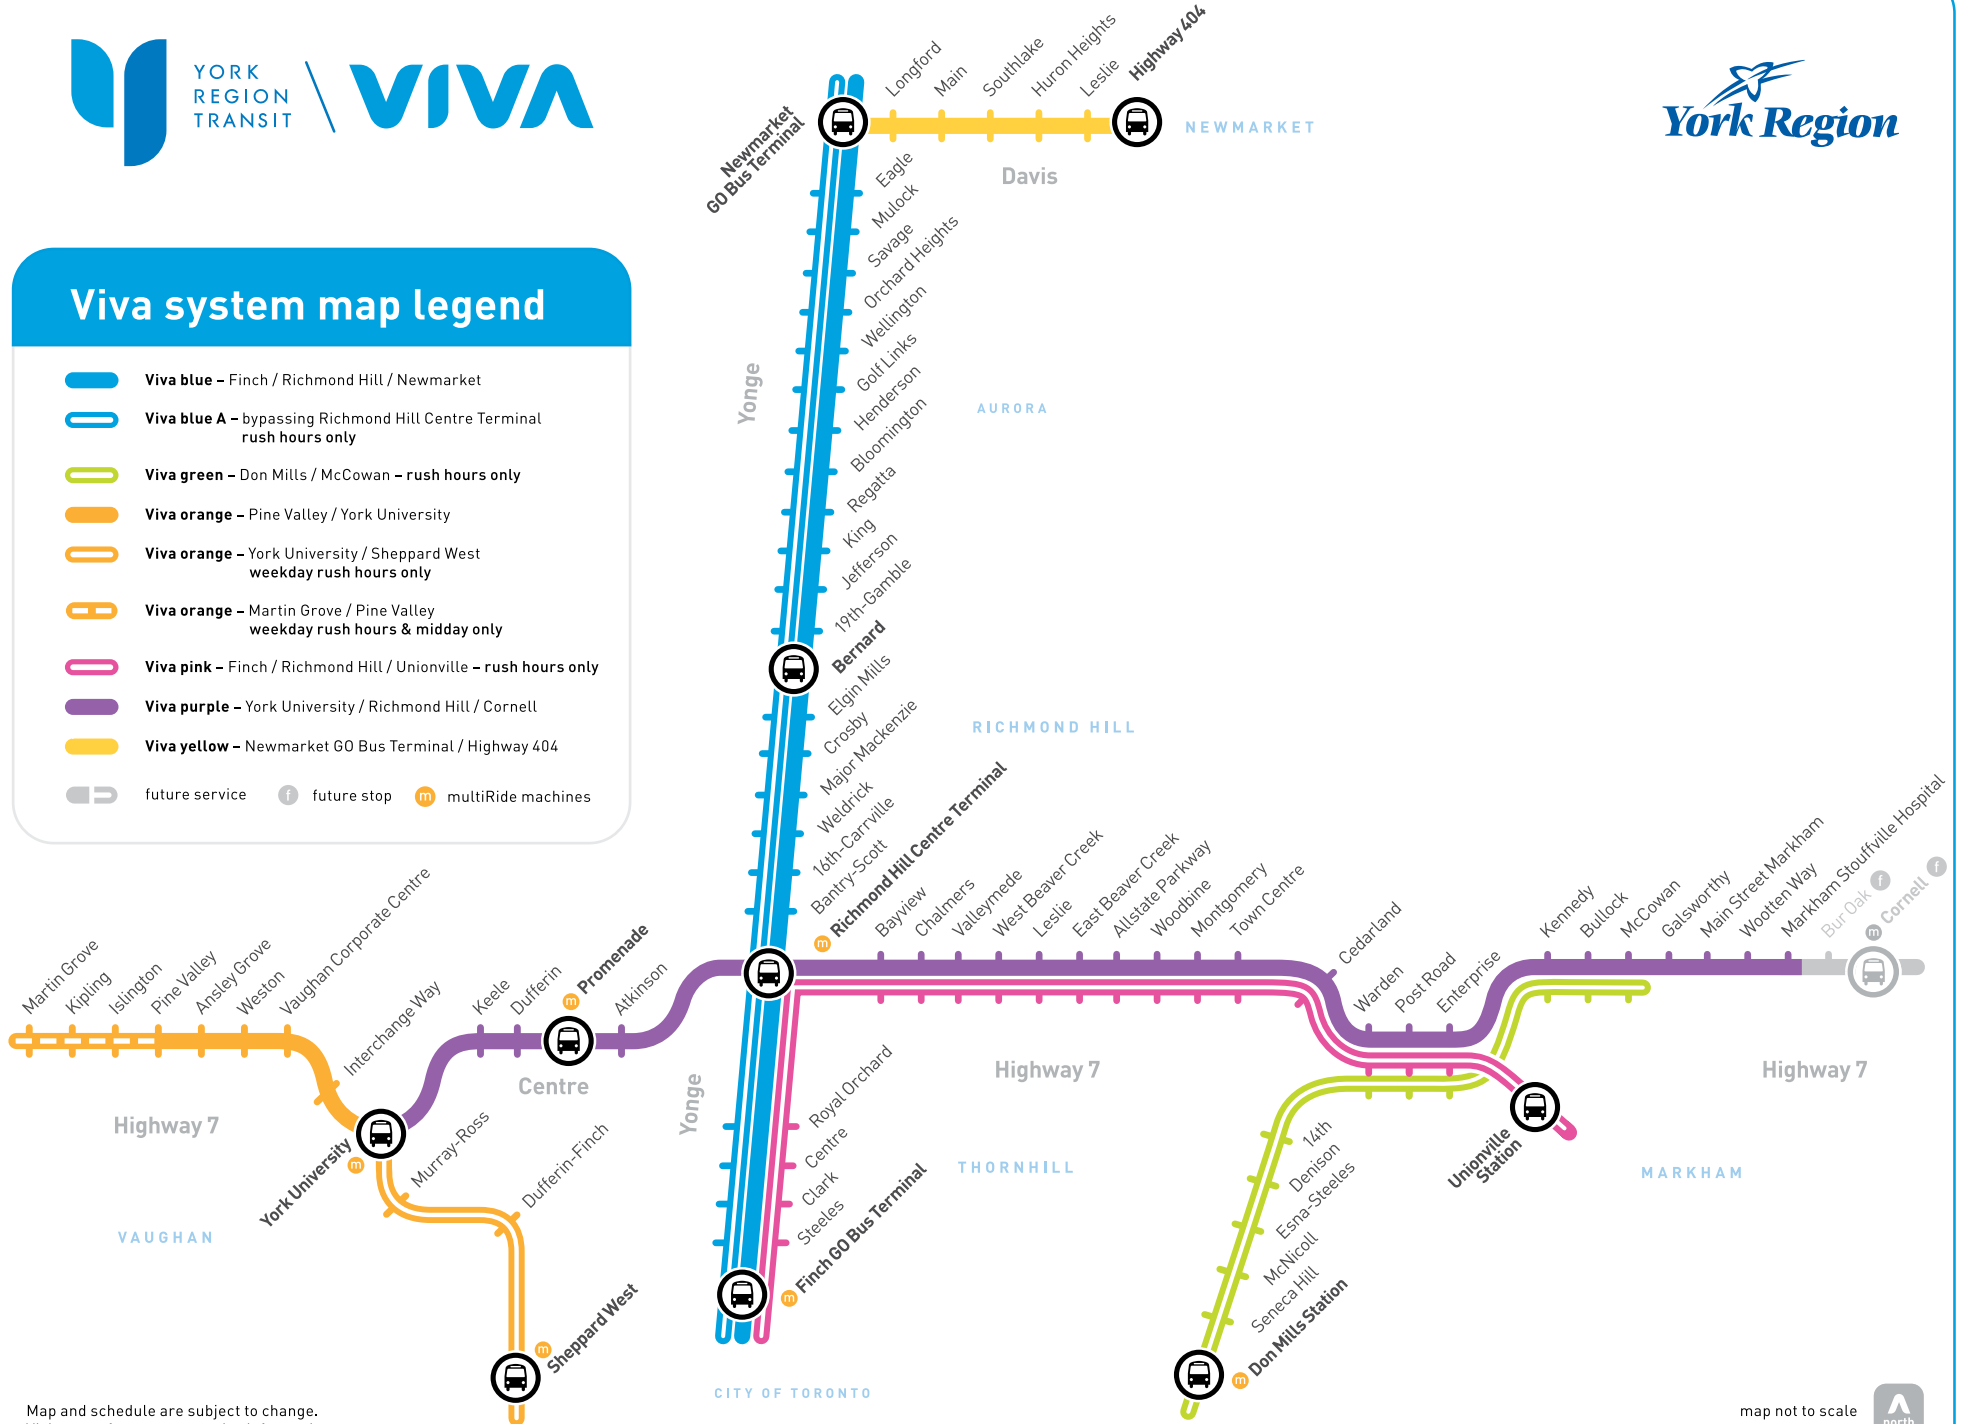

Viva system map legend

- **Viva blue** – Finch / Richmond Hill / Newmarket
- **Viva blue A** – bypassing Richmond Hill Centre Terminal rush hours only
- **Viva green** – Don Mills / McCowan – rush hours only
- **Viva orange** – Pine Valley / York University
- **Viva orange** – York University / Sheppard West weekday rush hours only
- **Viva orange** – Martin Grove / Pine Valley weekday rush hours & midday only
- **Viva pink** – Finch / Richmond Hill / Unionville – rush hours only
- **Viva purple** – York University / Richmond Hill / Cornell
- **Viva yellow** – Newmarket GO Bus Terminal / Highway 404

future service
future stop
multiRide machines

Map and schedule are subject to change. Visit yrt.ca for current service information.

map not to scale