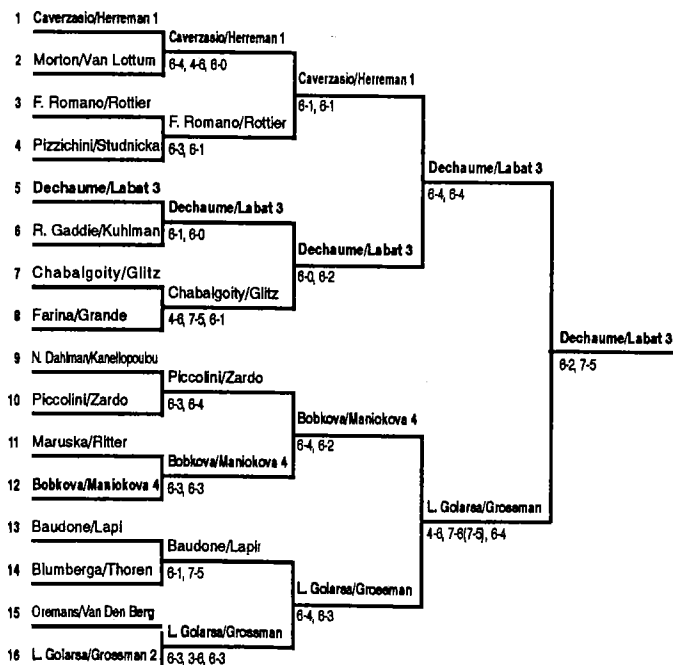

Doubles Seeds

1. Caverzasio/Herreman
2. L. Golarsa/Grossman
3. Dechaume/Labat
4. Bobkova/Maniokova

TROFEO ILVA-COPPA MANTEGAZZA SINGLES QUALIFYING

First round - M. Oremans (1) d. J. Watanabe 7-5, 6-4; A. Segura d. D. Picci 6-2, 6-2; E. Brusati d. R. Gaddie 7-5, 4-6, 6-4; A. Blumberga (5) d. A. Benzoni 6-0, 6-2; P. Thoren (4) d. C. Salvi 6-3, 6-3; N. Baudone d. D. Lonergan 6-2, 6-1; S. La Pratta d. S. Giusto (7) 7-5, 6-4; N. Dahlman (6) d. M. Caputo 6-0, 6-3; C. Chabalgoity d. P. Studnicka 6-1, 6-3; R. Bobkova d. P. Perez 2-6, 6-4, 6-1; A. Vieira (3) d. L. Glitz 6-2, 6-1; C. Kuhlman (8) d. N. Kijimuta 5-7, 6-1, 6-1; T. Morton d. D. Russo 6-0, 6-0; C. Cavina d. M. Negri 6-0, 6-1; L. Lapi d. H. Van Den Berg 6-1, 6-3.

Second round - Oremans (1) d. Segura 6-2, 4-6, 6-0; Blumberga (5) d. Brusati 6-1, 6-1; Thoren (4) d. Baudone 6-2, 6-2; Pizzichini d. La Pratta 5-7, 6-2, 6-1; N. Dahlman (6) d. Chabalgoity 6-4, 7-6(7-2); Bobkova d. Vieira (3) 6-3, 2-6, 6-1; Kuhlman (8) d. Morton 6-1, 6-0; Lapi d. Cavina 4-6, 7-6(7-3), 6-0.

Third round - Blumberga (5) d. Oremans (1) 2-6, 7-6, 6-4; Thoren (4) d. Pizzichini 6-2, 6-1; Bobkova d. N. Dahlman (6) 6-2, 6-4; C. Kuhlman (8) d. Lapi 4-6, 6-4, 7-5.