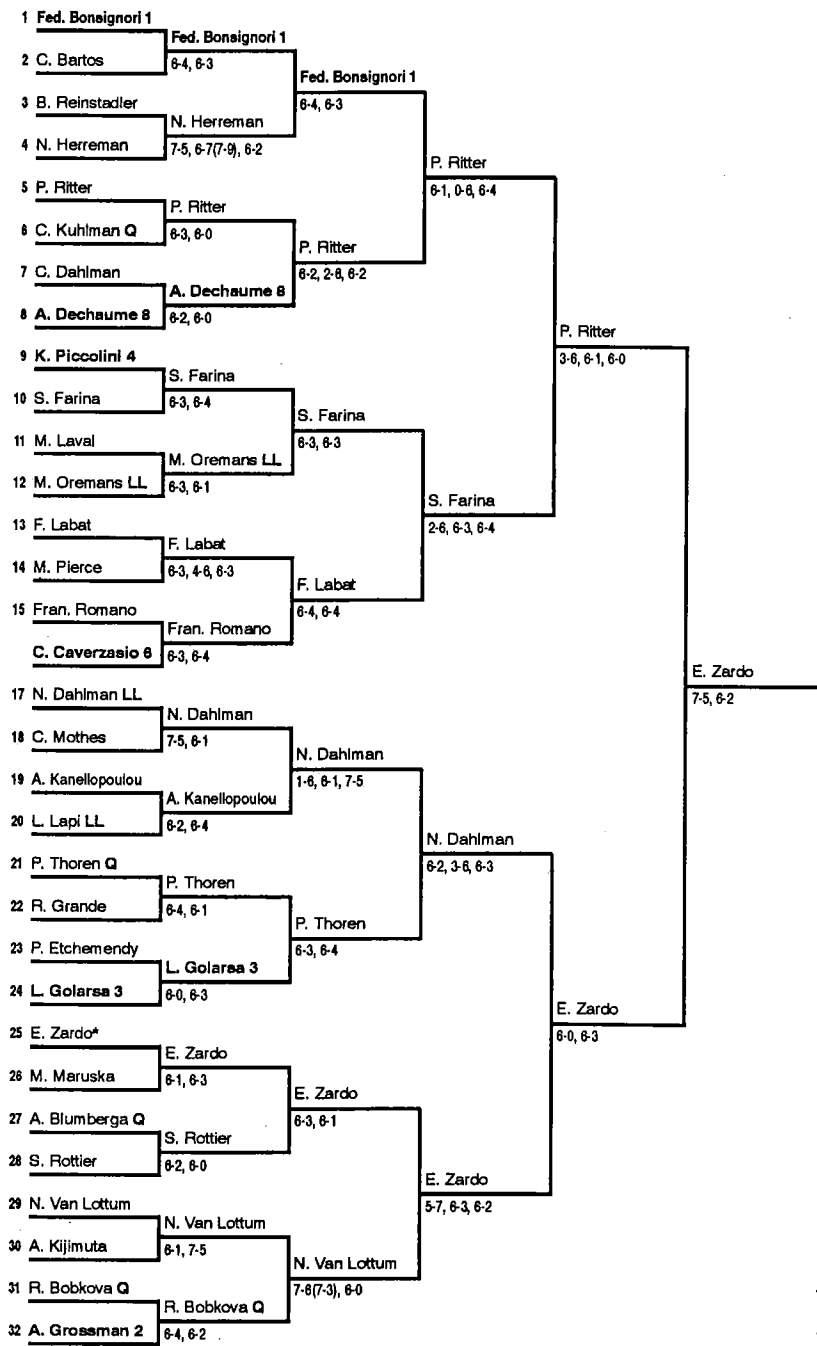

## TROFEO ILVA-COPPA MANTEGAZZA

Taranto, Italy  
 Circolo Tennis Ilva Taranto  
 April 30-May 5, 1991  
 \$100,000  
 Surface: Clay/Outdoors

SINGLES	PRIZE MONEY	POINTS
Winner (1)	\$ 18,000	110
Finalist (1)	8,500	75
Semifinalists (2)	4,300	50
Quarterfinalists (4)	2,175	25
Round of 16 (8)	1,125	10
Round of 32 (16)	700	6

DOUBLES	PRIZE MONEY	POINTS
Winner (1)	\$ 6,000	110
Finalist (1)	3,500	75
Semifinalists (2)	2,000	50
Quarterfinalists (4)	1,000	25
Round of 16 (8)	500	10