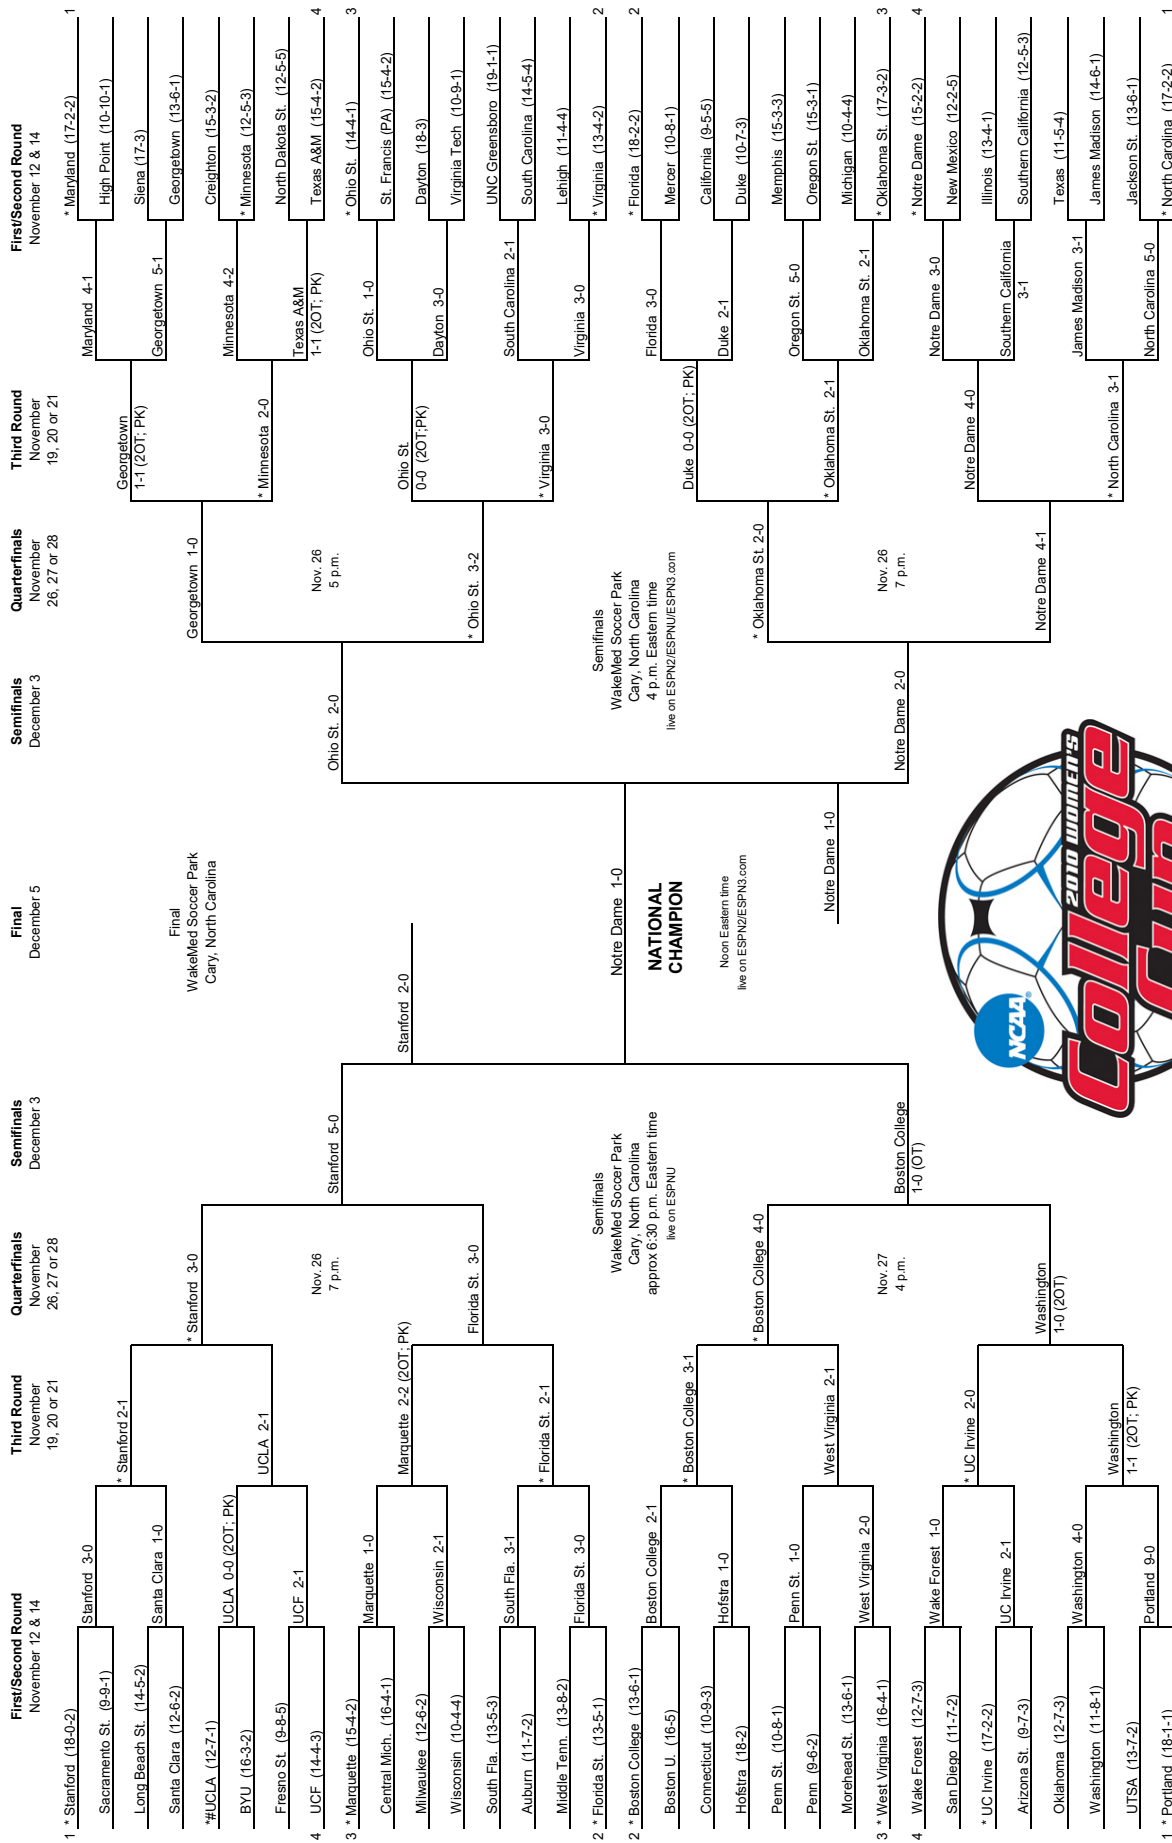

2010 NCAA Division I Women's Soccer Championship

*Host institution for preliminary round games
#Site will host games on November 11 and 13
Order of semifinal games will be determined after quarterfinal round games are completed.
Second semifinal game will begin play 45 minutes after the conclusion of the first game.