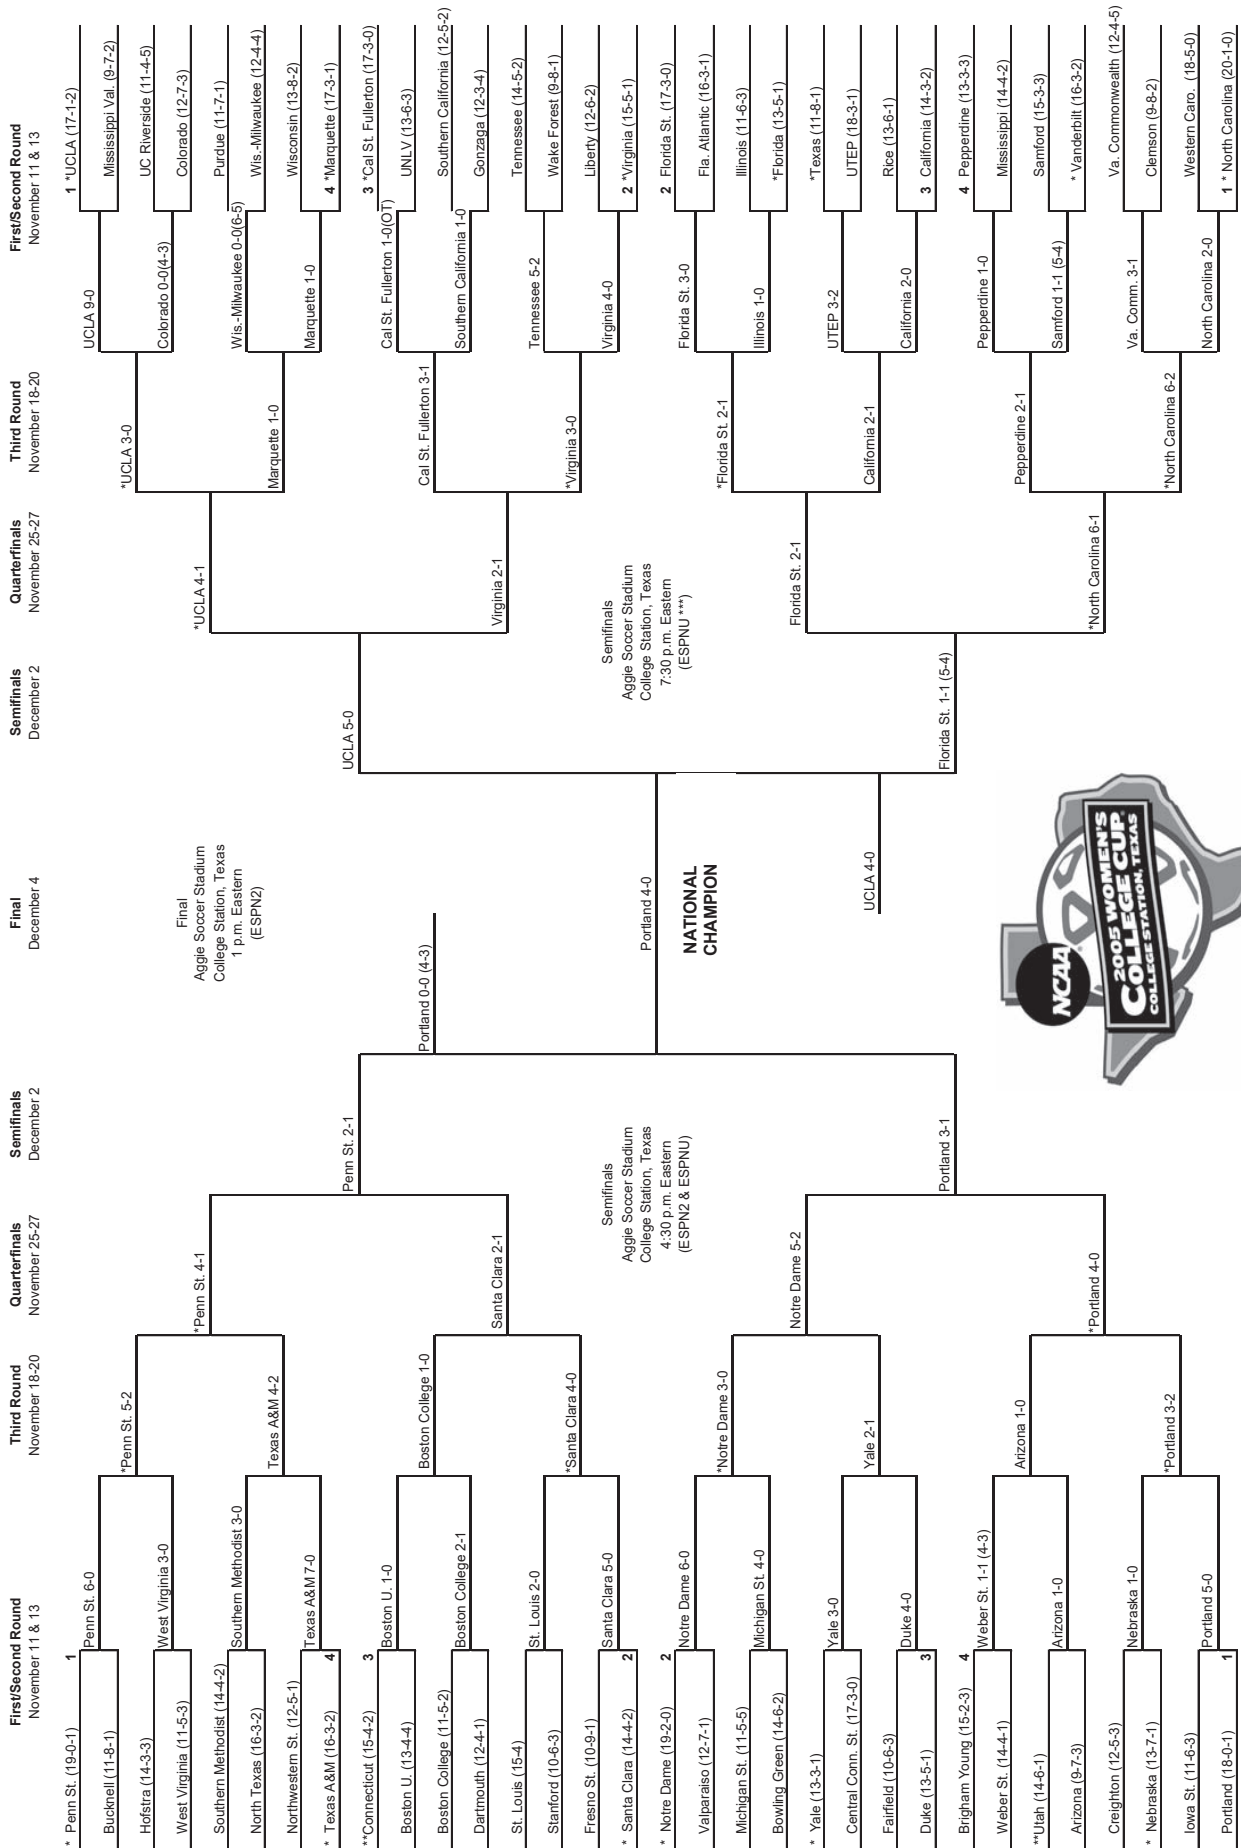

2005 NCAA Division I Women's Soccer Championship

* Host institution for preliminary round games
** Will host Thursday-Saturday (November 10 & 12)
*** Tape delay will be aired at 2 p.m., Eastern time, December 3rd, on ESPN2.