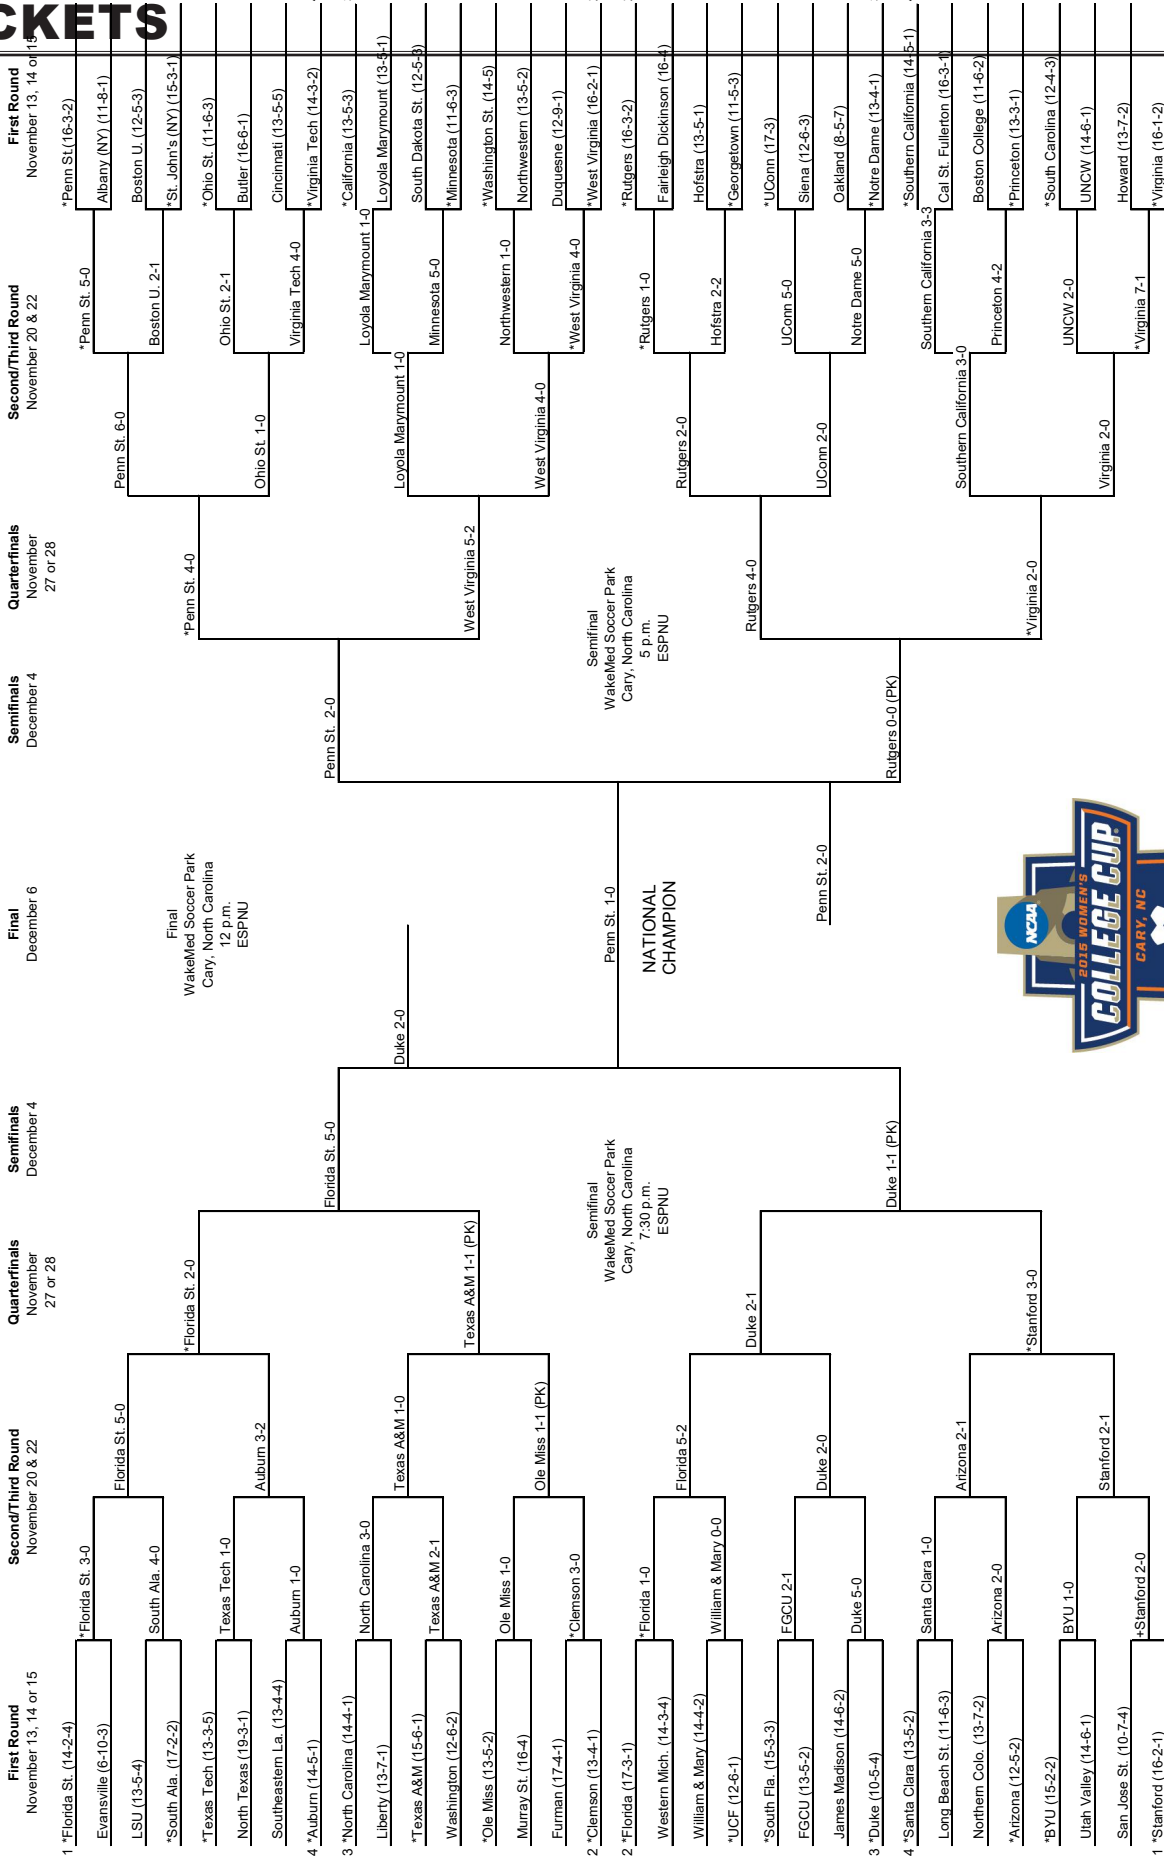

BRACKETS

2015 NCAA Division I Women's SOCCER CHAMPIONSHIP

+Games will be played Thursday and Saturday.
 *Host institution for preliminary round games.
 All game times are Eastern standard time.
 Order of semifinal games will be determined after quarterfinal round games are completed.
 Second semifinal game will begin play 45 minutes after the conclusion of the first game.