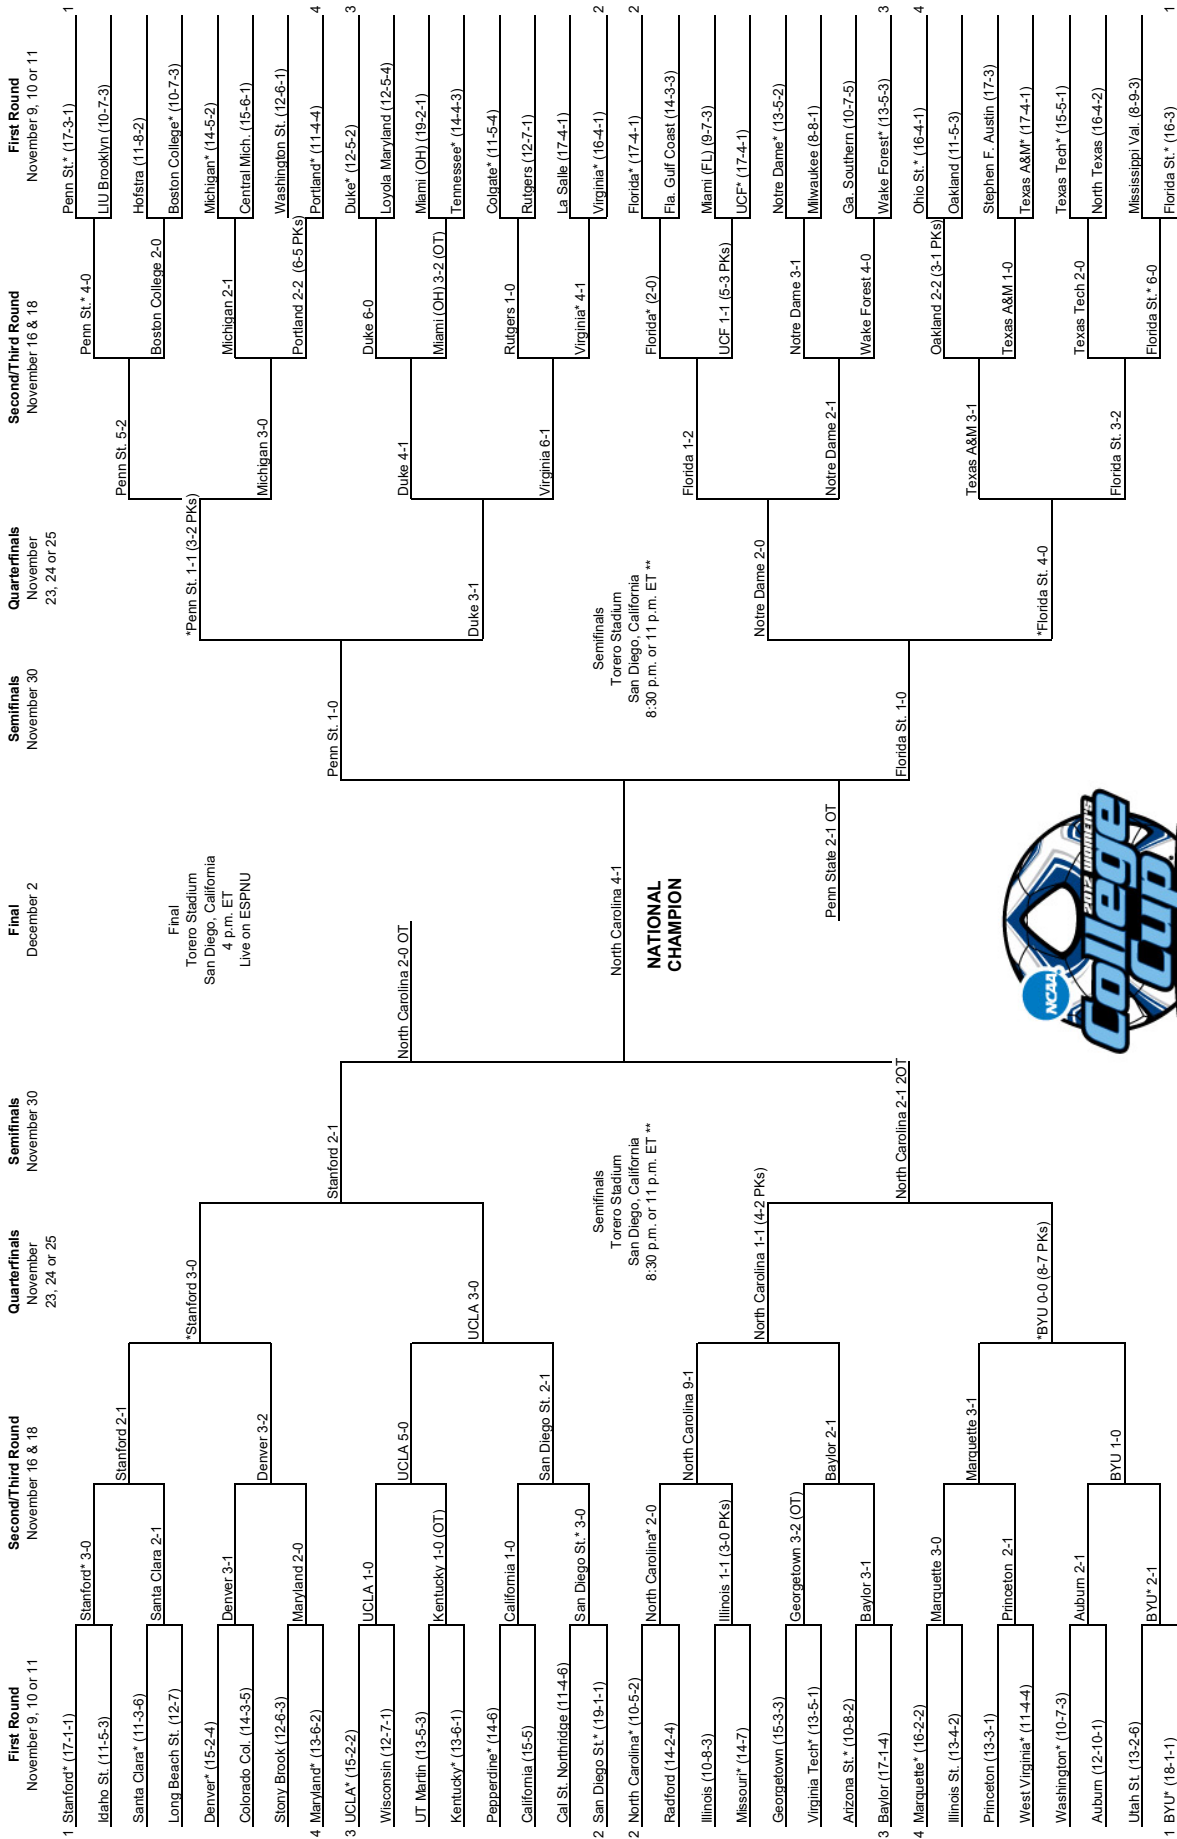

2012 NCAA Division I Women's SOCCER CHAMPIONSHIP

*Host institution for preliminary round games
Order of semifinal games will be determined after quarterfinal round games are completed.
Second semifinal game will begin play 45 minutes after the conclusion of the first game.
** Semifinal game one will air live on ESPN3 (and re-air on Sunday, Dec. 2 at 2 p.m. ET on ESPN). Semifinal game two will air live on ESPN.