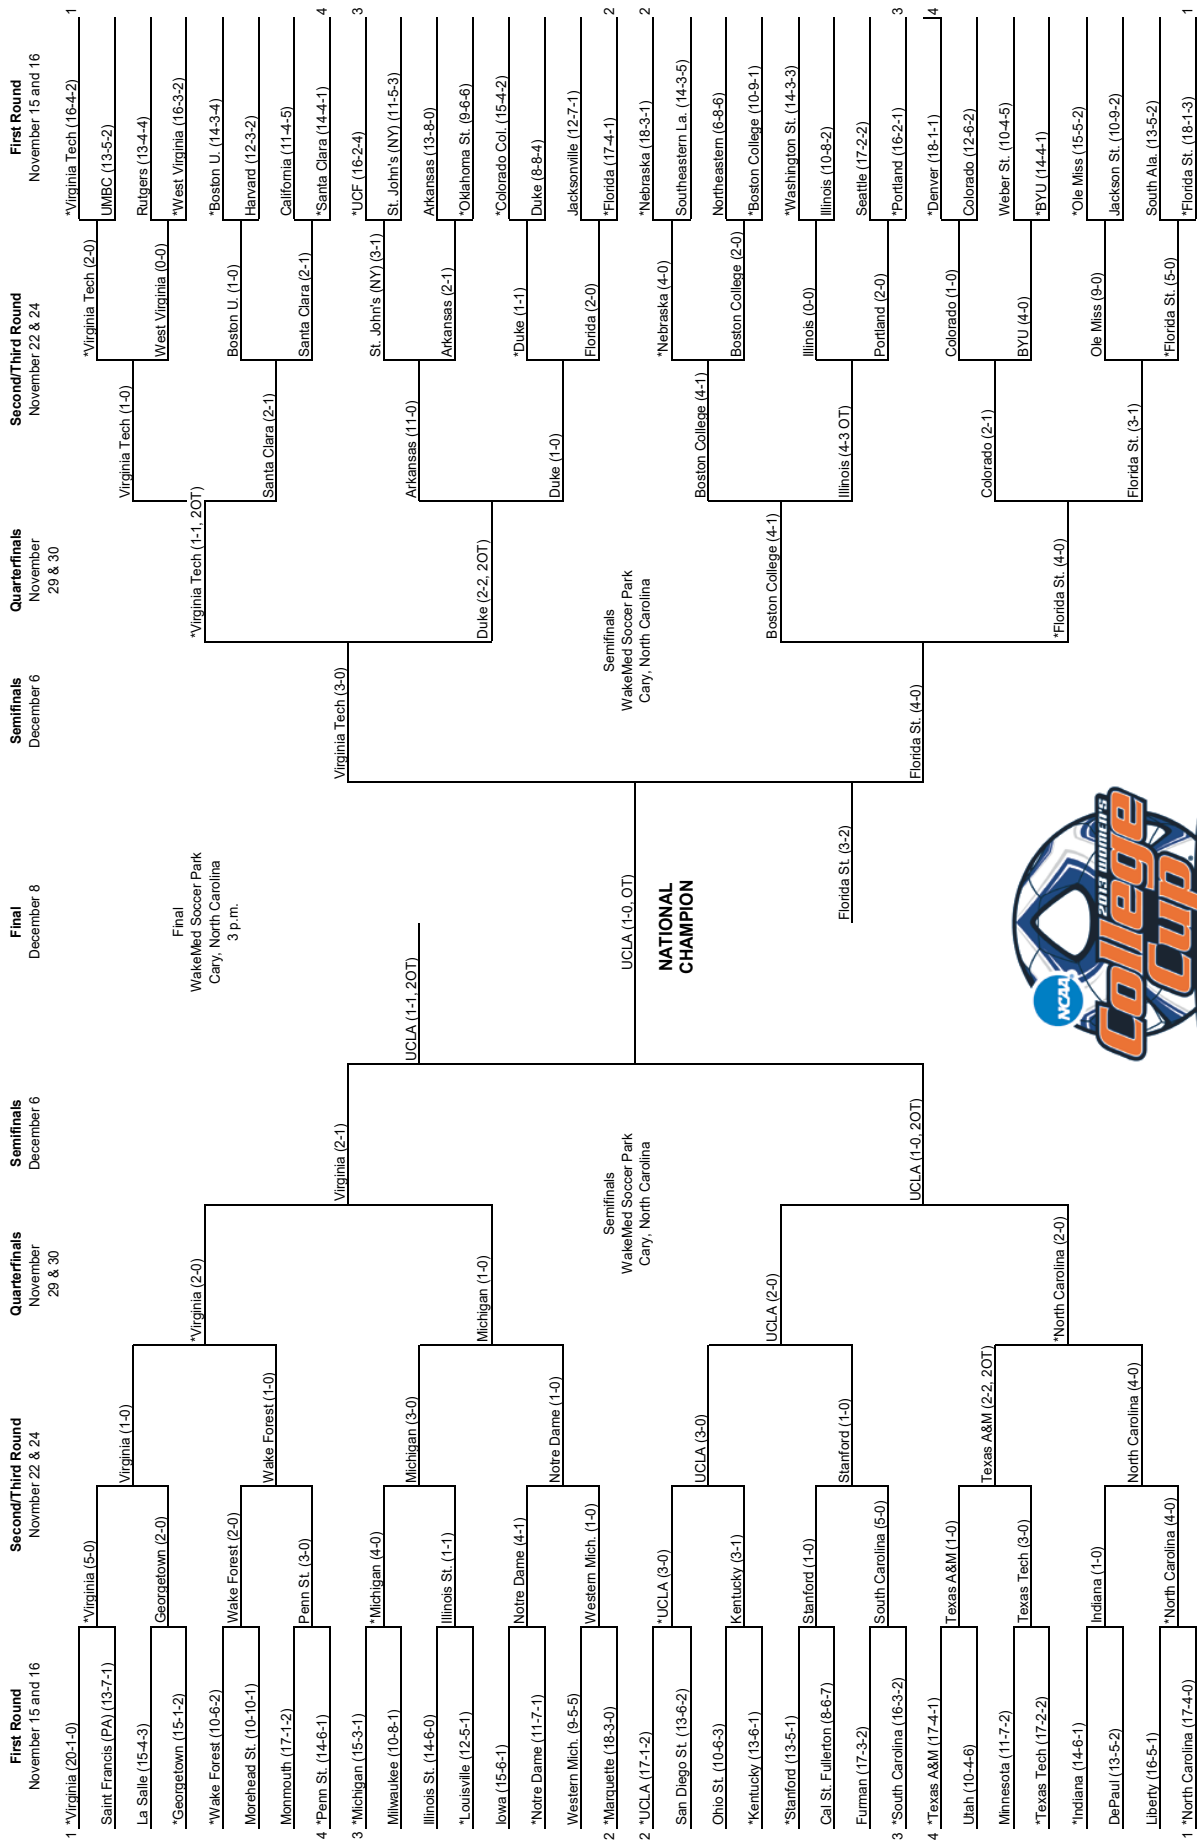

2013 NCAA Division I Women's Soccer Championship

*Host institution for preliminary round games
Order of semifinal games will be determined after quarterfinal round games are completed.
Second semifinal game will begin play 45 minutes after the conclusion of the first game.