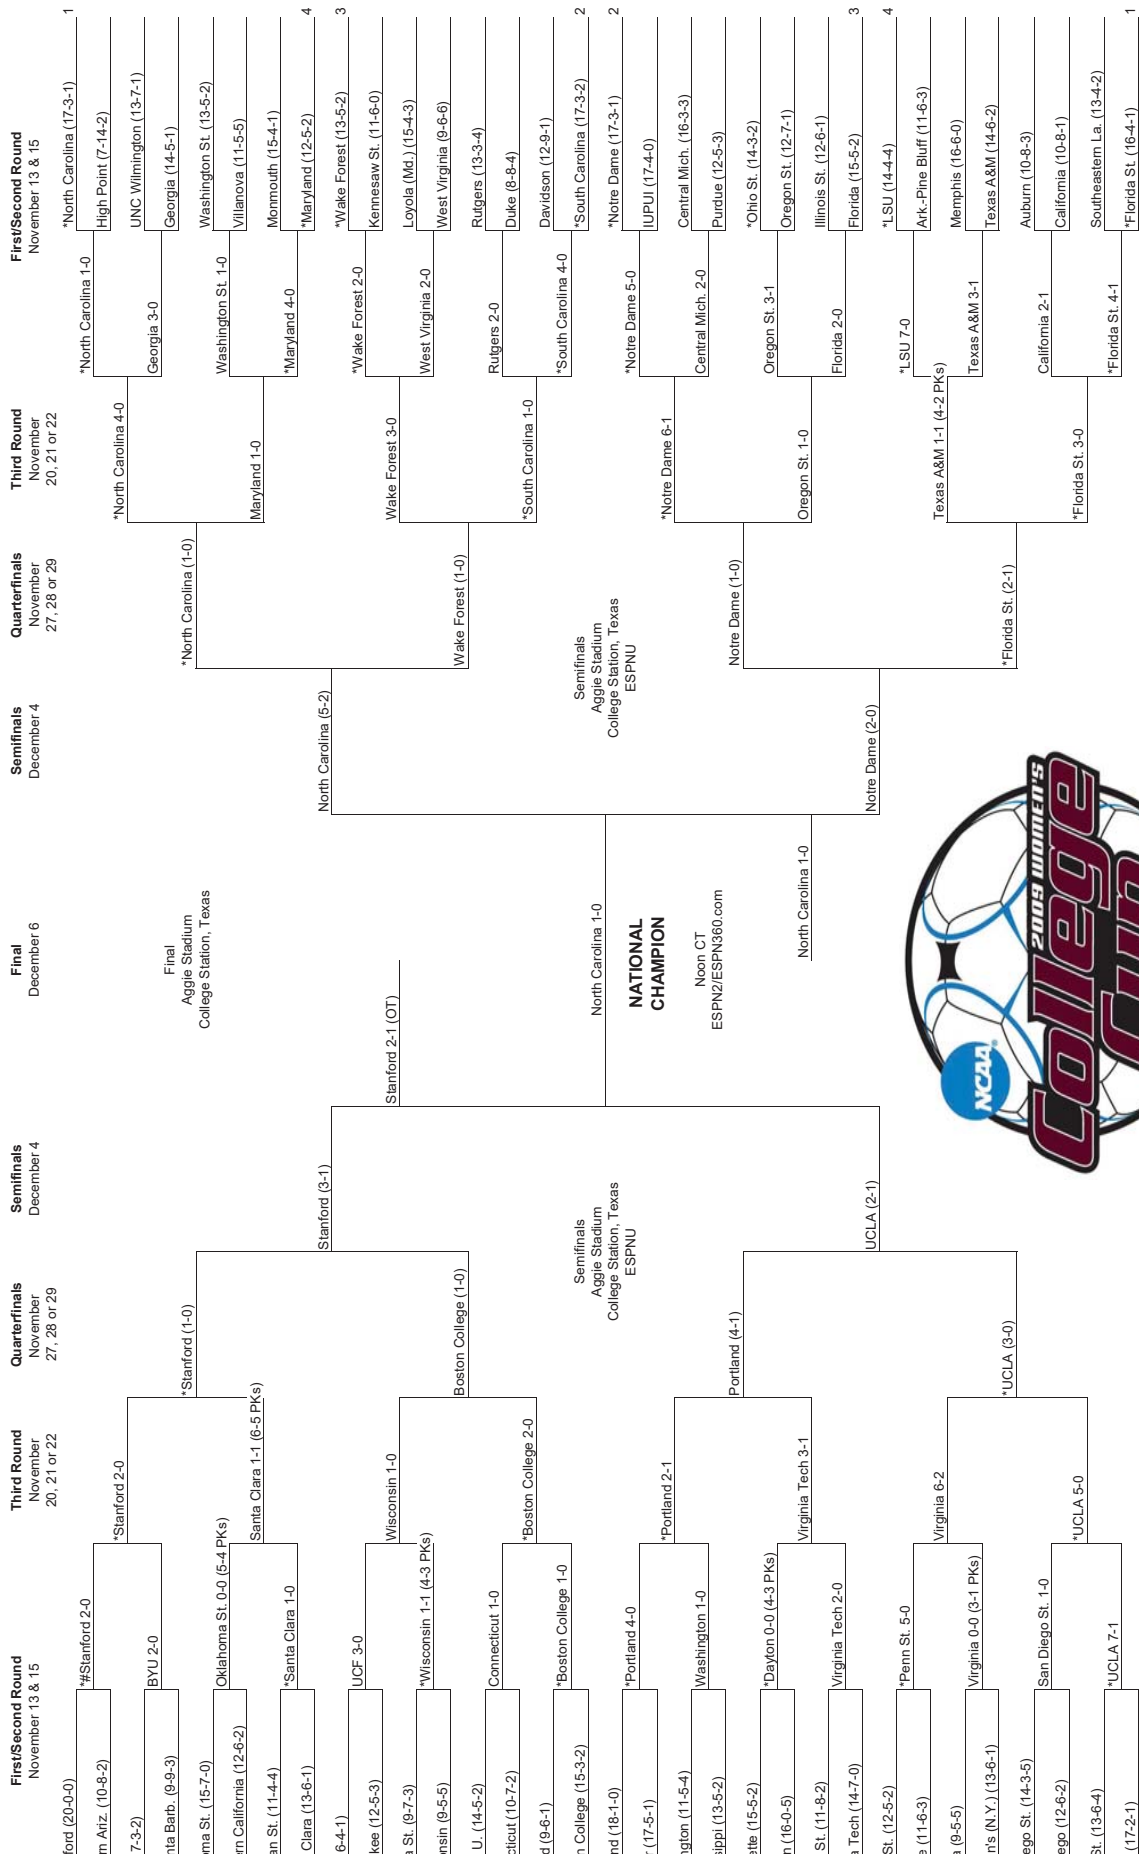

2009 NCAA Division I Women's SOCCER CHAMPIONSHIP

institution for preliminary round games will host games on November 12 and 14 of semifinal games will be determined after quarterfinal round games are completed. d semifinal game will begin play 45 minutes after the conclusion of the first game.