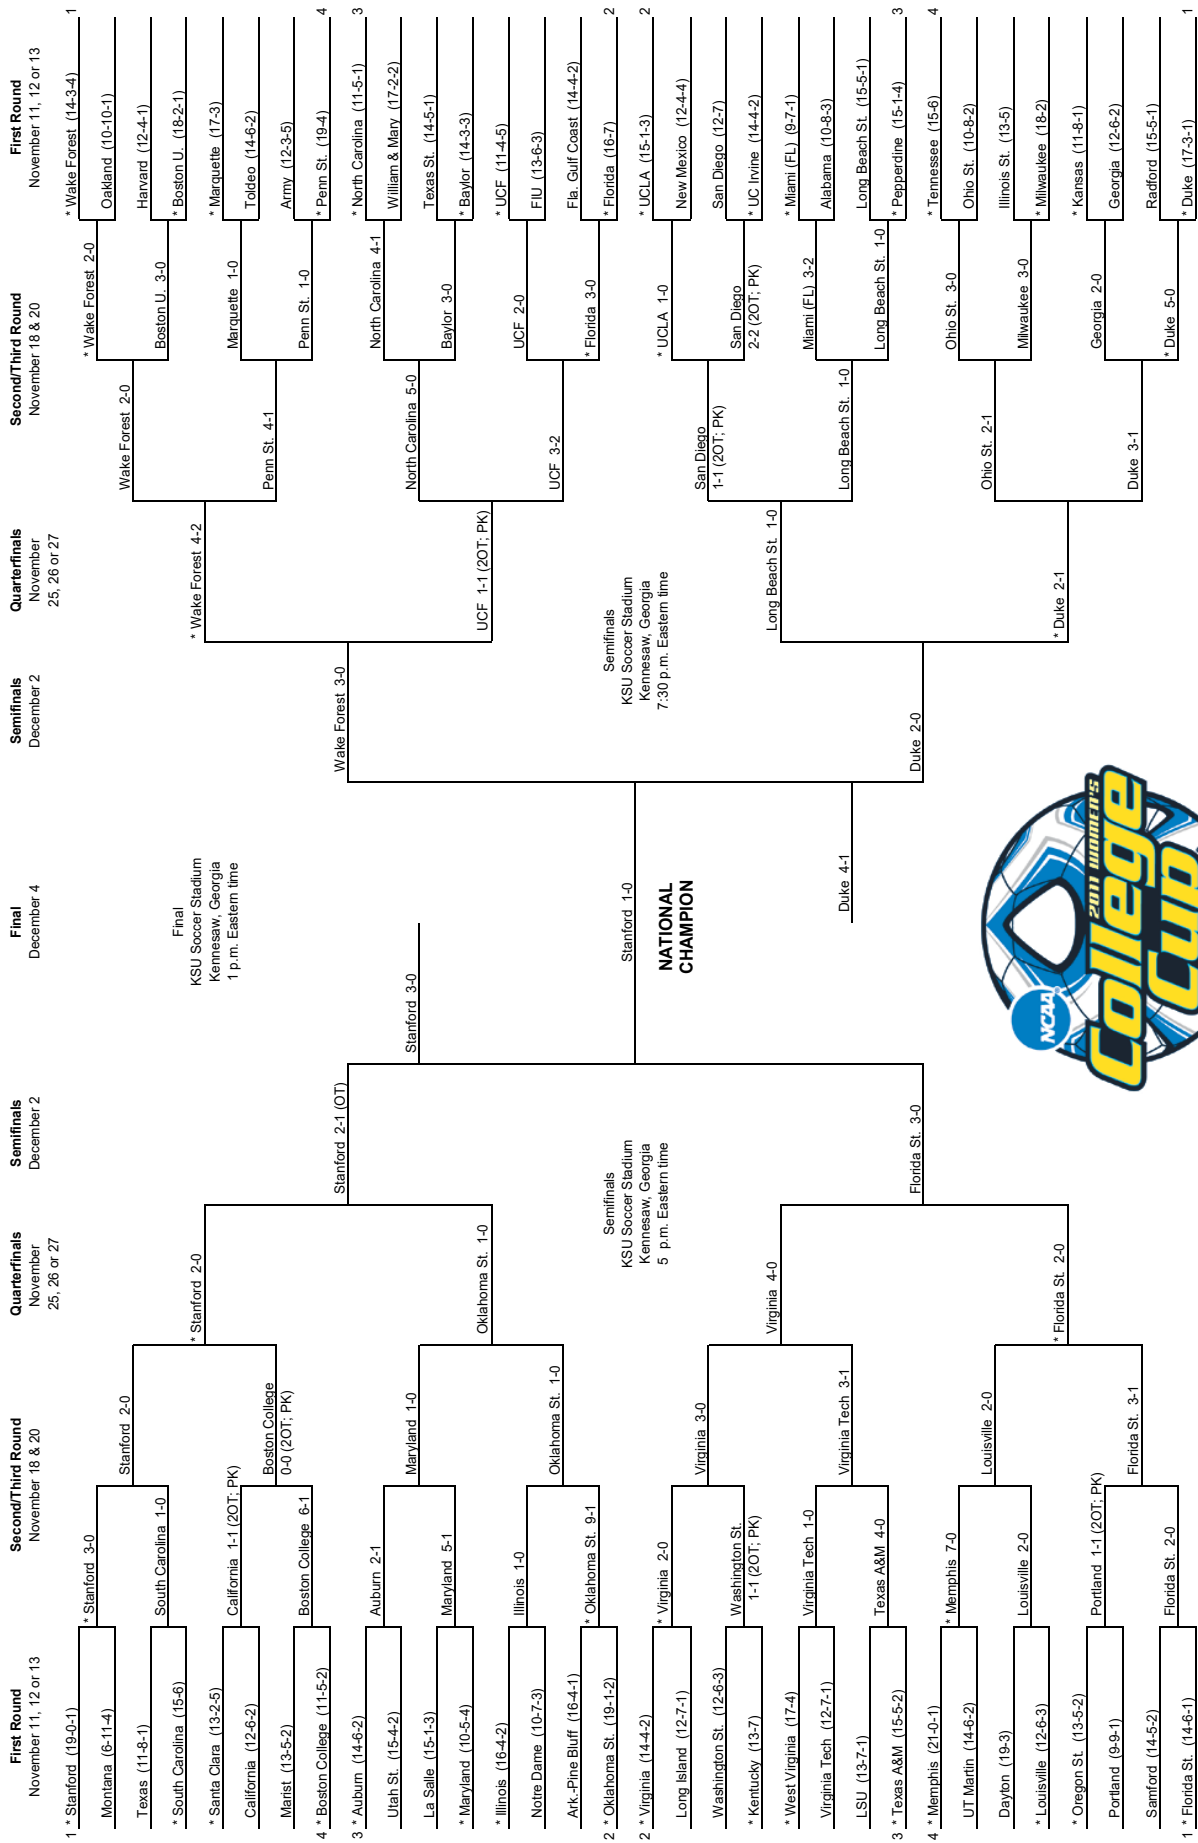

2011 NCAA Division I Women's SOCCER CHAMPIONSHIP

*Host institution for preliminary round games
Order of semifinal games will be determined after quarterfinal round games are completed.
Second semifinal game will begin play 45 minutes after the conclusion of the first game.