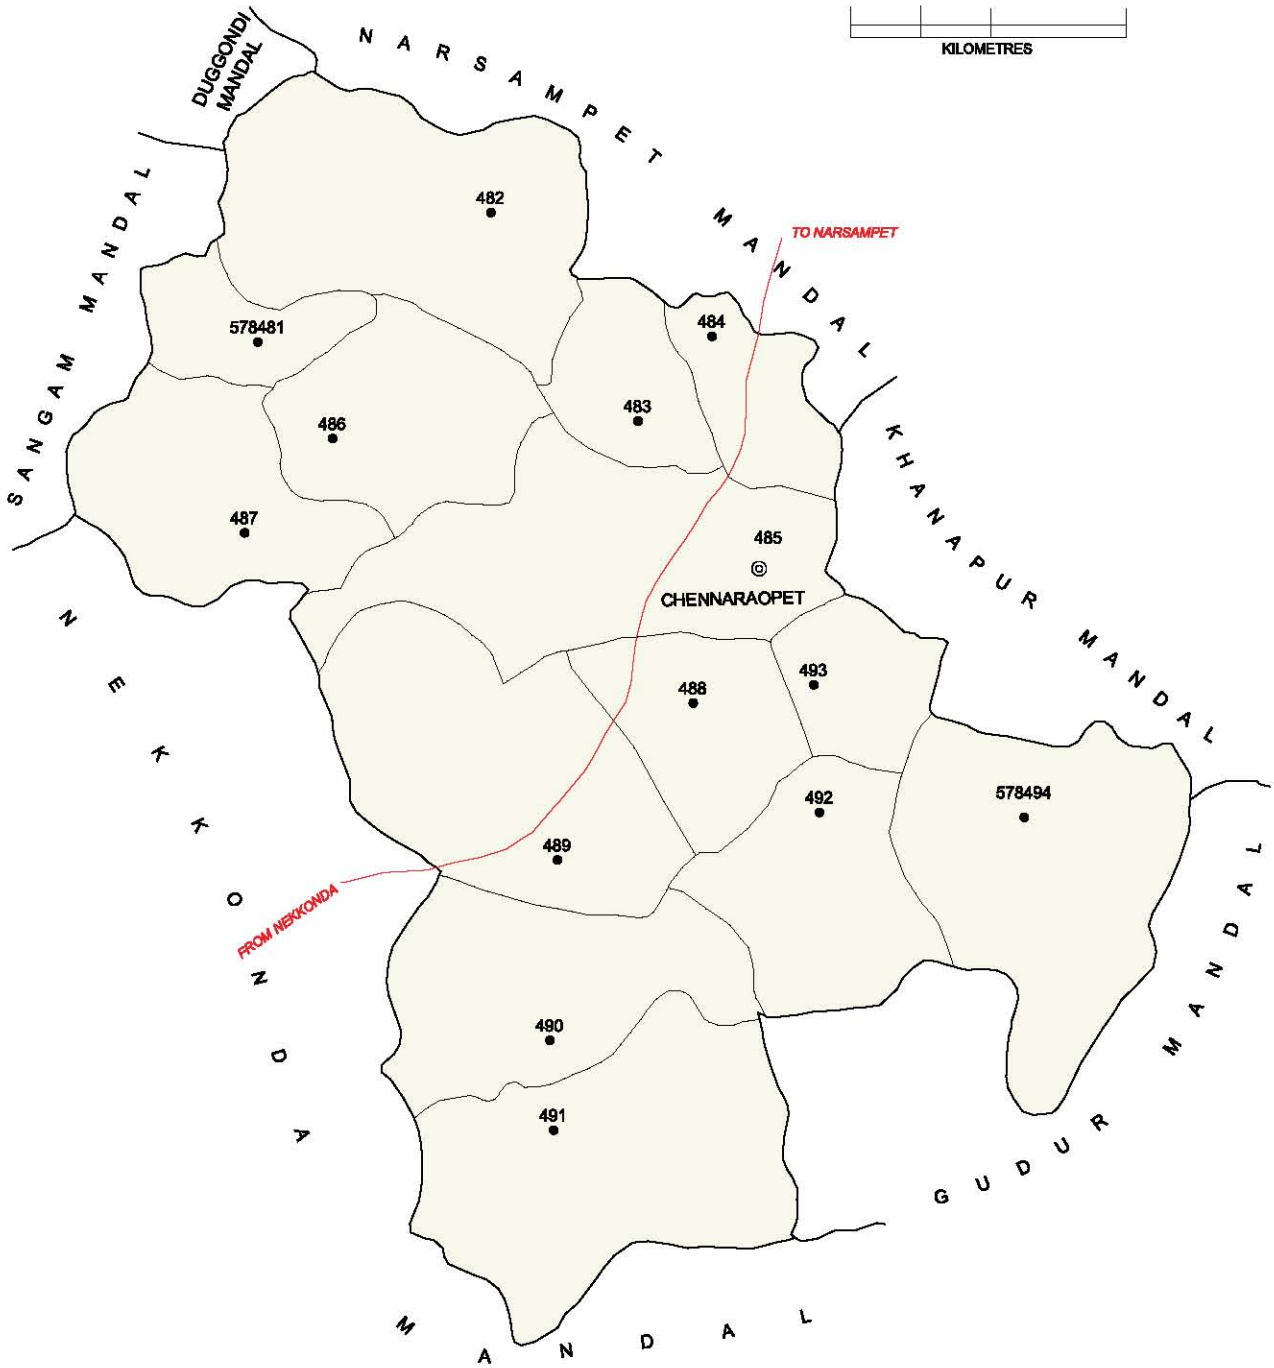

INDIA
ANDHRA PRADESH
CHENNARAOPET MANDAL
WARANGAL DISTRICT

No.OF TOWNS : NIL
No.OF VILLAGES: 14
DISTANCE FROM Dist. H.Qrts.
TO MANDAL : 47 Kms.

BOUNDARY, MANDAL	—————
BOUNDARY, VILLAGE WITH L.C.No	————— 578481
HEADQUARTERS, MANDAL	⊙
OTHER IMPORTANT ROADS	—————