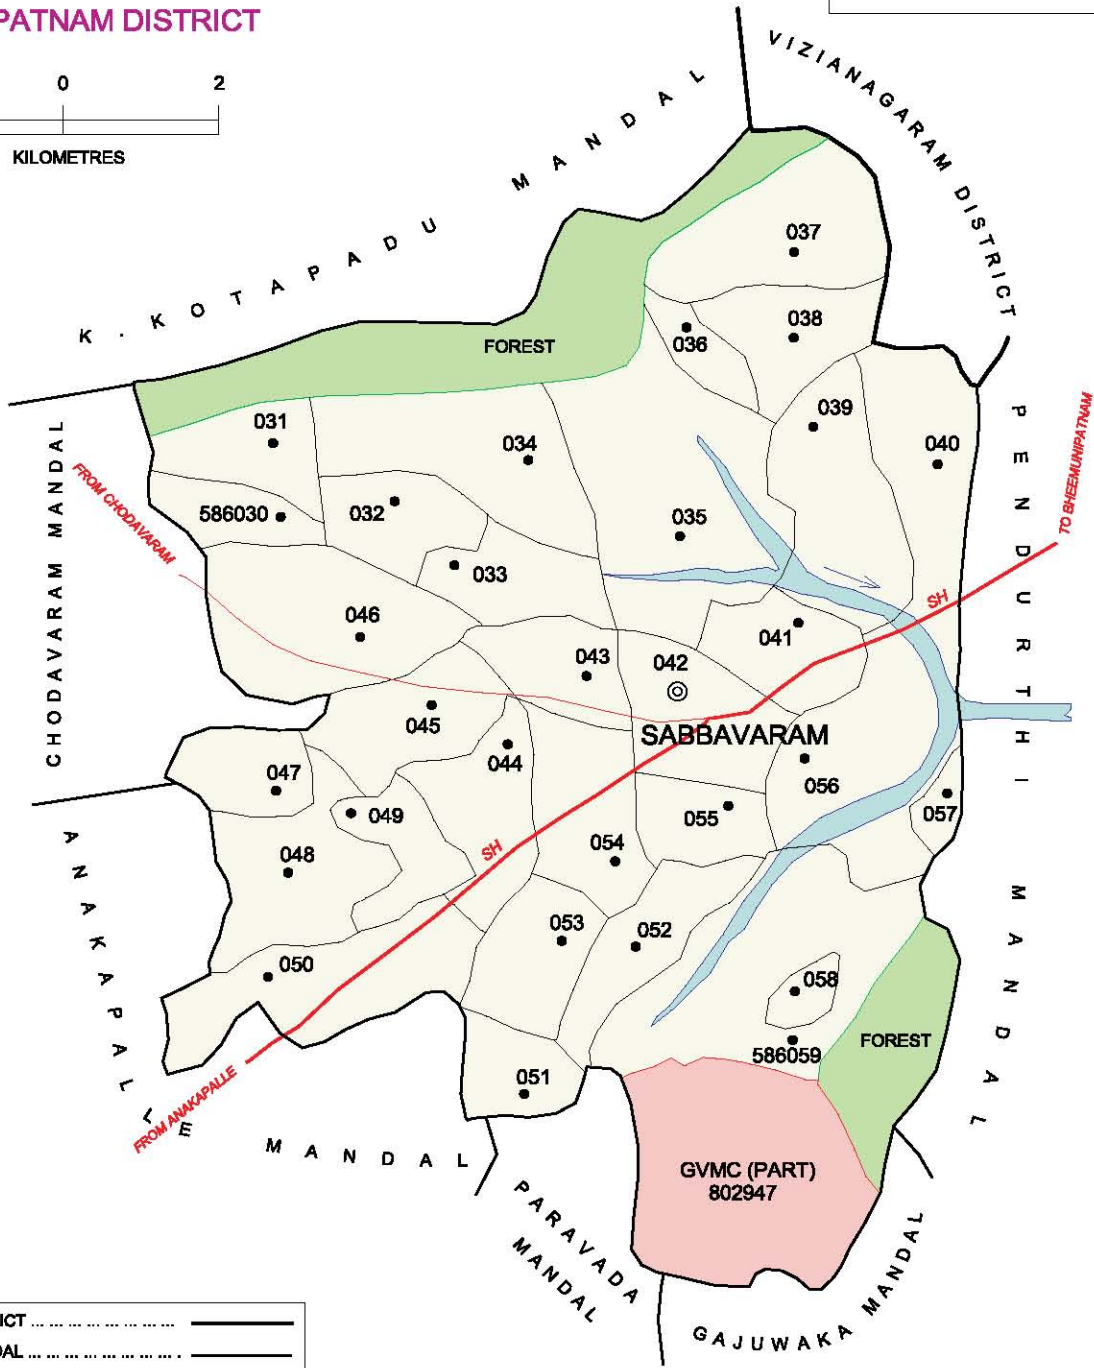

INDIA
ANDHRA PRADESH
SABBAVARAM MANDAL
VISAKHAPATNAM DISTRICT

No. OF TOWNS : NIL
No. OF VILLAGES : 30
DISTANCE FROM Dist. H.Qtrs.
TO MANDAL H.Qtrs : 39 Kms.

BOUNDARY DISTRICT	—————
BOUNDARY, MANDAL	—————
BOUNDARY, VILLAGE WITH L.C.No... ..	588030
HEADQUARTERS, MANDAL	⊙
STATE HIGHWAY	SH
OTHER IMPORTANT ROADS	—
RIVER/STREAM/TANK	~~~~~
FOREST	■
STATUTORY TOWN WITH L.C.No... ..	802947

Note:- Nanglinarapedu, Gangavaram, Vedulaanarava and Anjanagiri villages are fully included in Greater Visakhapatnam Municipal Corporation (GVMC).