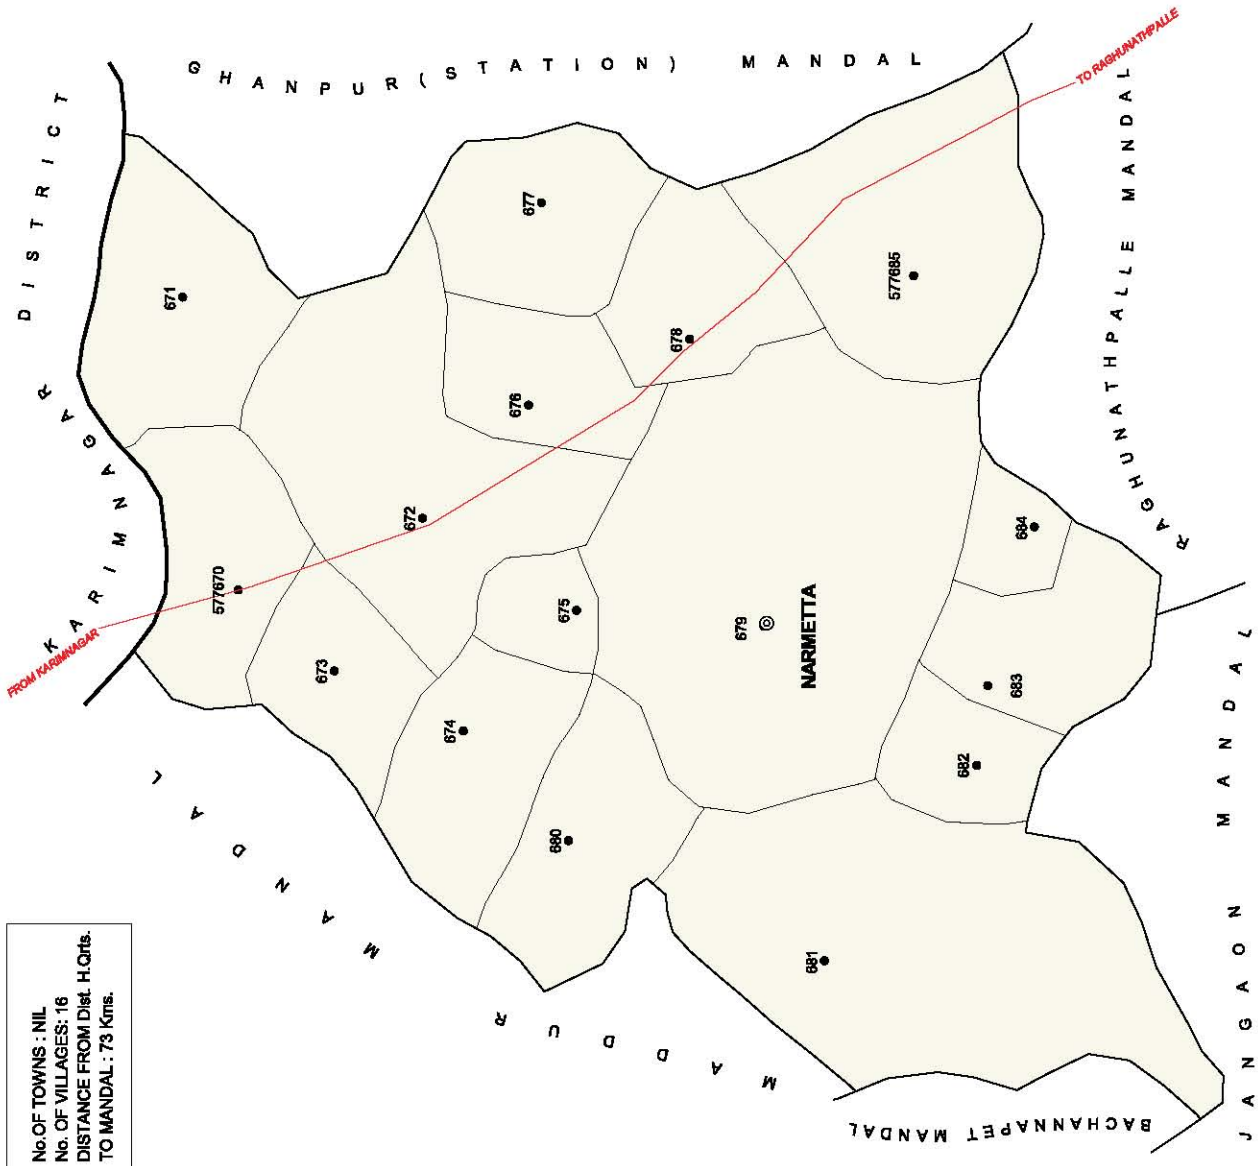

INDIA
ANDHRA PRADESH
NARMETTA MANDAL
WARANGAL DISTRICT

BOUNDARY, DISTRICT	.....
BOUNDARY, MANDAL	.....
BOUNDARY, VILLAGE WITH L.C.No.	.....
HEADQUARTERS, MANDAL	⊙
OTHER IMPORTANT ROADS	.....

No. OF TOWNS : NIL
No. OF VILLAGES : 16
DISTANCE FROM Dist. H. Qrts.
TO MANDAL : 73 Kms.