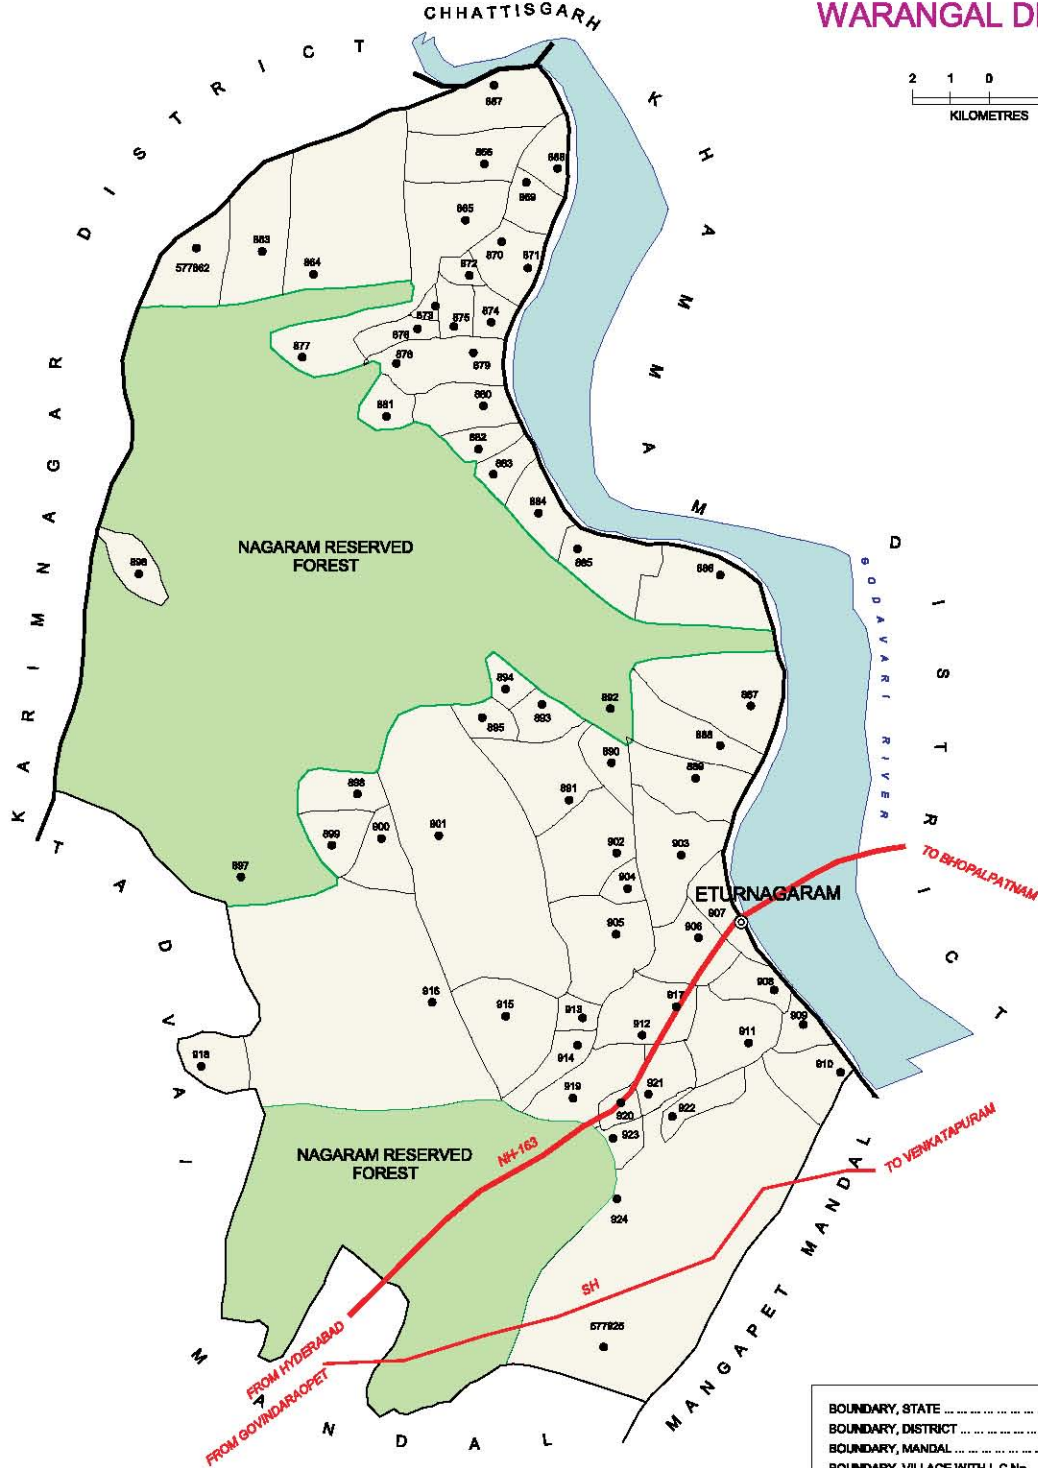

No. OF TOWNS : NIL
No. OF VILLAGES: 84
DISTANCE FROM Dist. H.Qrts.
TO MANDAL : 122 Kms.

INDIA
ANDHRA PRADESH
ETURNAGARAM MANDAL
WARANGAL DISTRICT

BOUNDARY, STATE	—————
BOUNDARY, DISTRICT	—————
BOUNDARY, MANDAL	—————
BOUNDARY, VILLAGE WITH L.C.No.	577862
HEADQUARTERS, MANDAL	⊙
NATIONAL HIGHWAY	NH-163
STATE HIGHWAY	SH
RIVER/STREAM/TANK	~~~~~
FOREST	RF