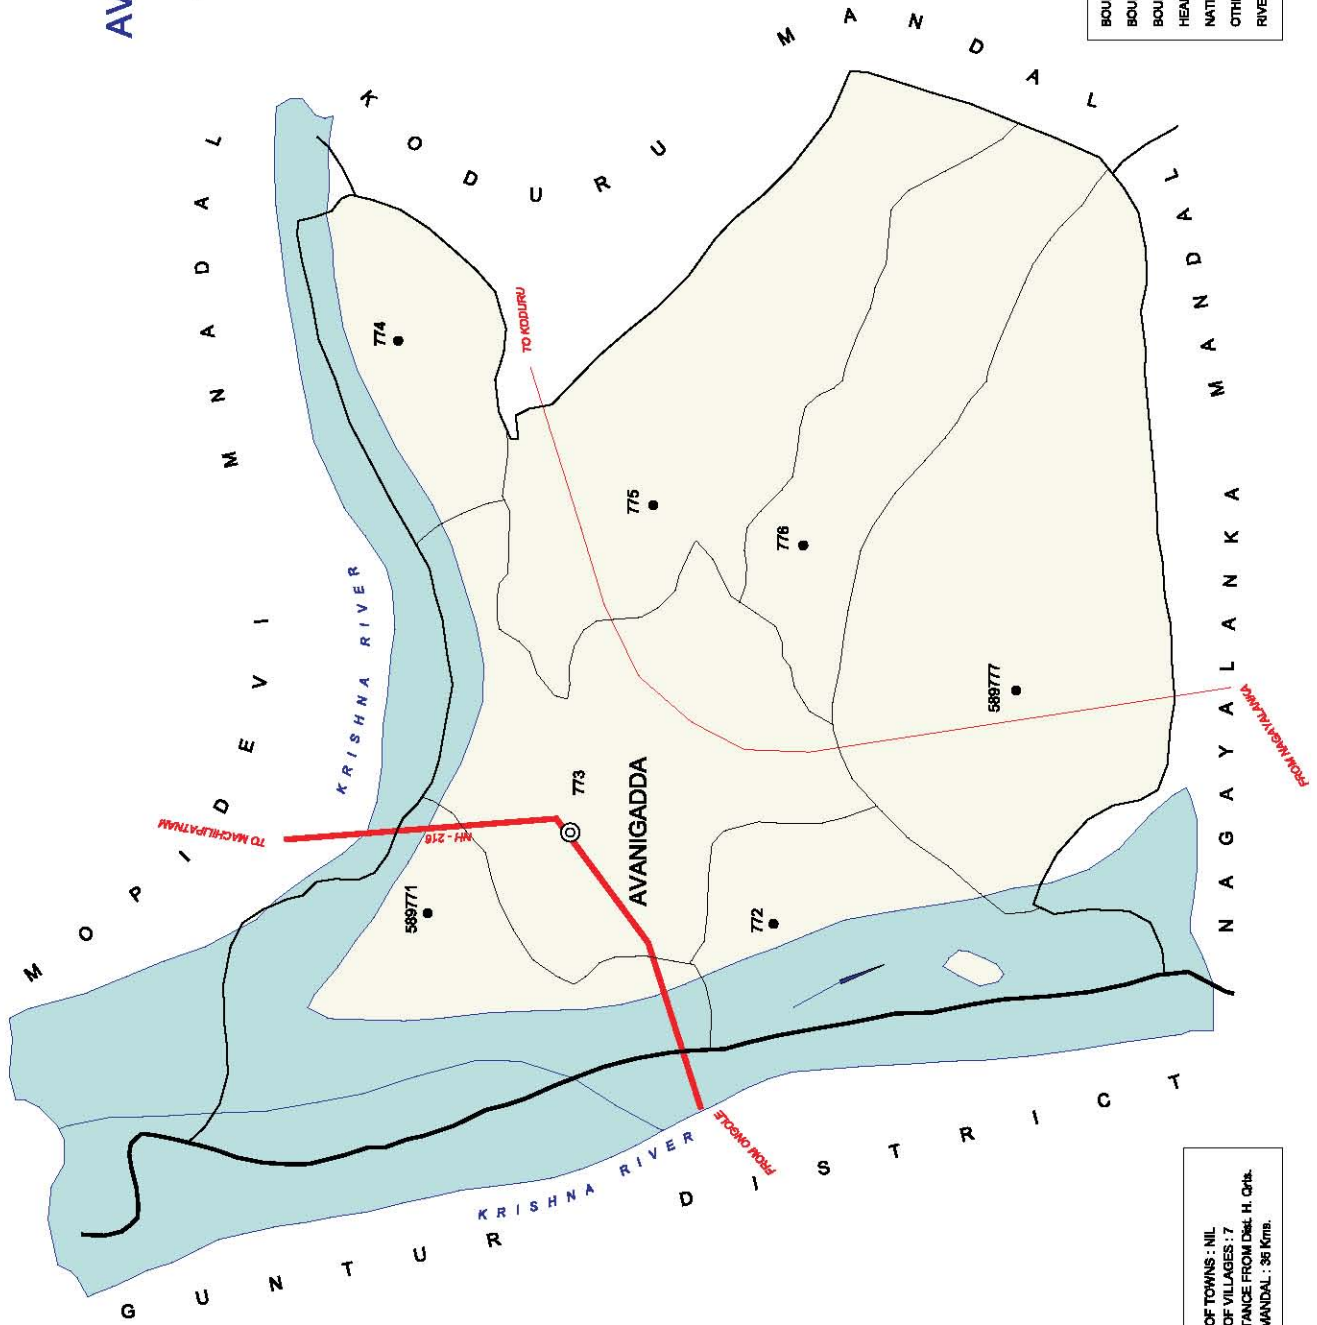

INDIA
ANDHRA PRADESH
AVANIGADDA MANDAL
KRISHNA DISTRICT

No. OF TOWNS : NIL
No. OF VILLAGES : 7
DISTANCE FROM Dist. H. Qr. TO MANDAL : 36 Kms.