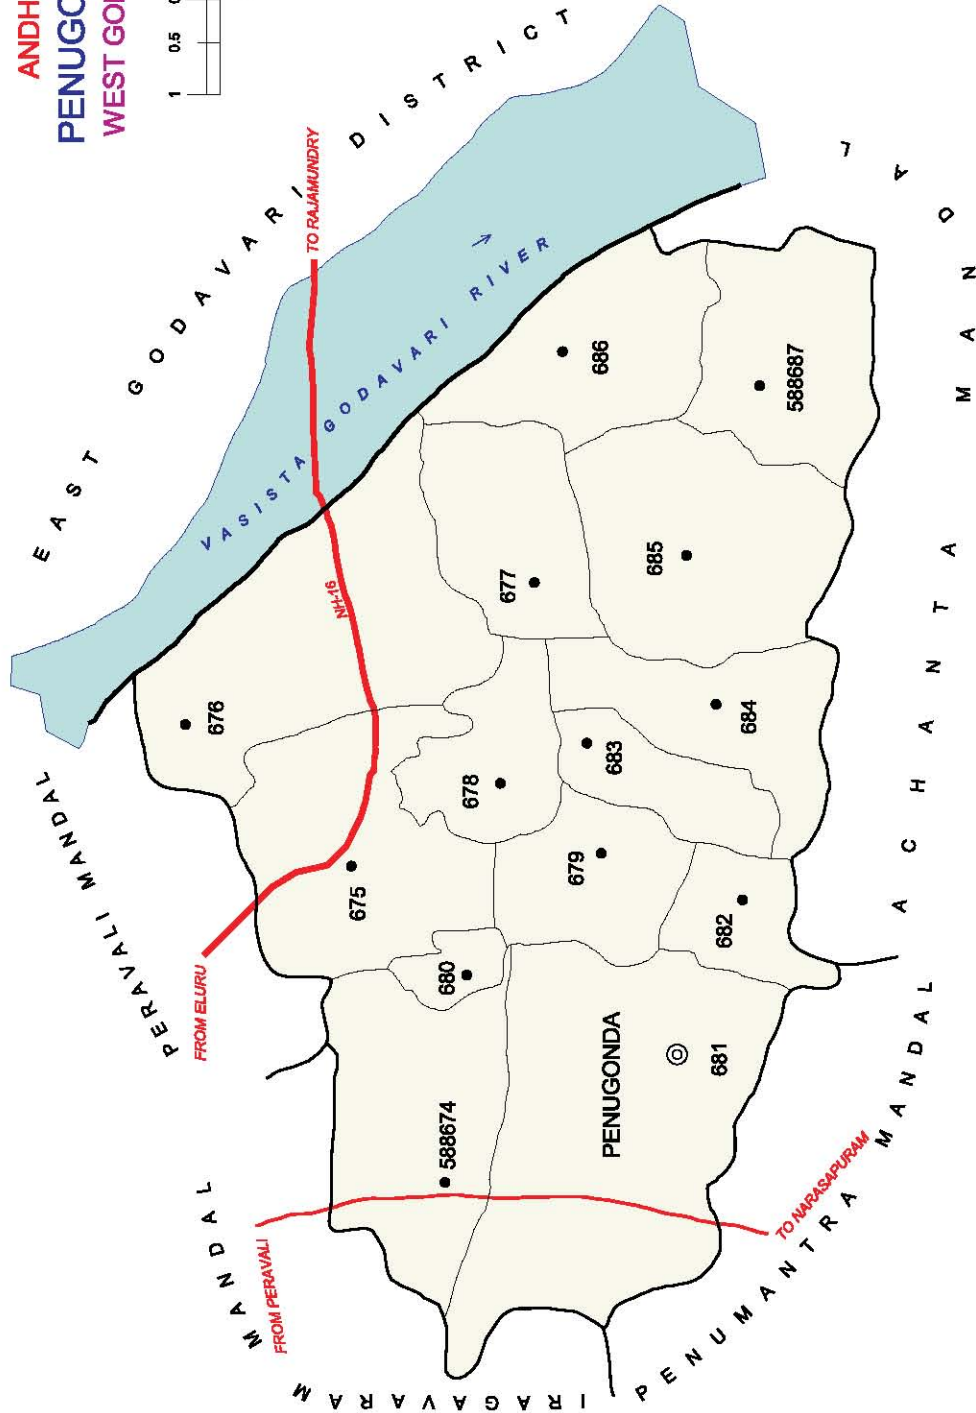

INDIA
ANDHRA PRADESH
PENUGONDA MANDAL
WEST GODAVARI DISTRICT

BOUNDARY, DISTRICT	.....
BOUNDARY, MANDAL	.....
BOUNDARY, VILLAGE WITH L.C.No	.....
HEAD QUARTERS, MANDAL	⊙
NATIONAL HIGHWAY	——— NH-16
STATE HIGHWAY	——— SH
RIVER/ STREAM/ TANK.	~~~~~

NO. OF TOWNS : NIL
NO. OF VILLAGES : 14
DISTANCE FROM DINC. H.Q.R.
TO MANDAL : 100 Kms.