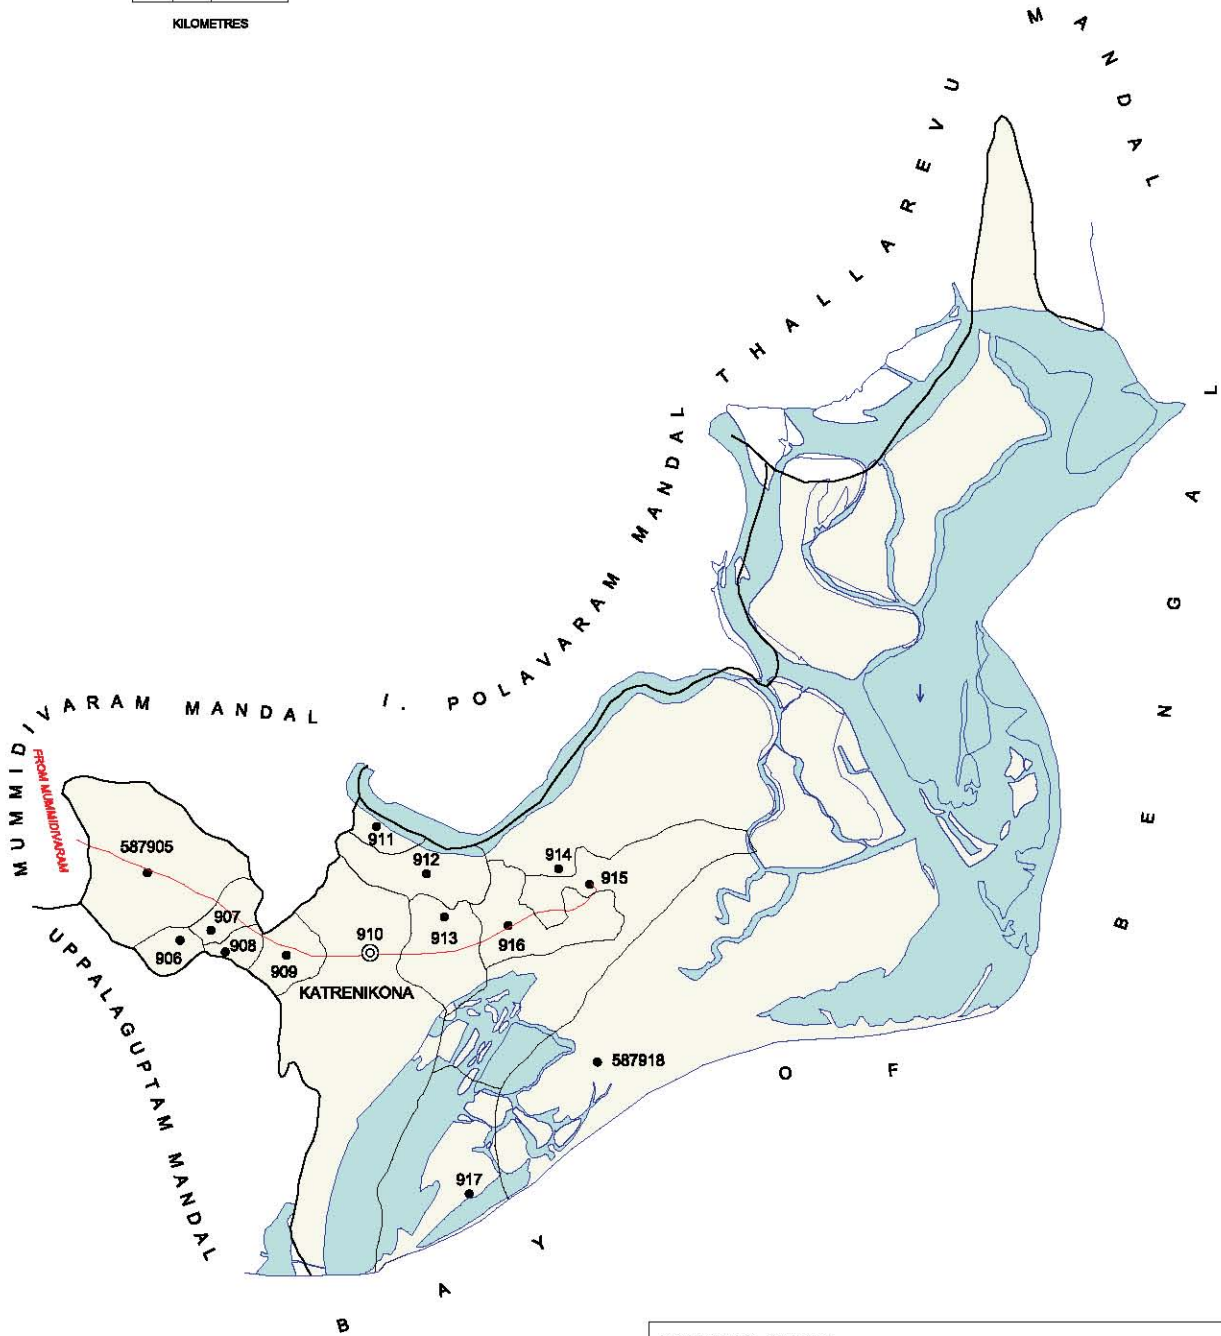

INDIA
ANDHRA PRADESH
KATRENIKONA MANDAL
EAST GODAVARI DISTRICT

No. OF TOWNS : Nil
No. OF VILLAGES : 14
DISTANCE FROM Dist. H. Qtrs.
TO MANDAL H. Qtrs. : 118 Kms.

BOUNDARY, MANDAL	—————
BOUNDARY, VILLAGE WITH LCNo	—————
HEAD QUARTERS, MANDAL	⊙
OTHER IMPORTANT ROADS	—————
RIVER / STREAM / TANK	~~~~~