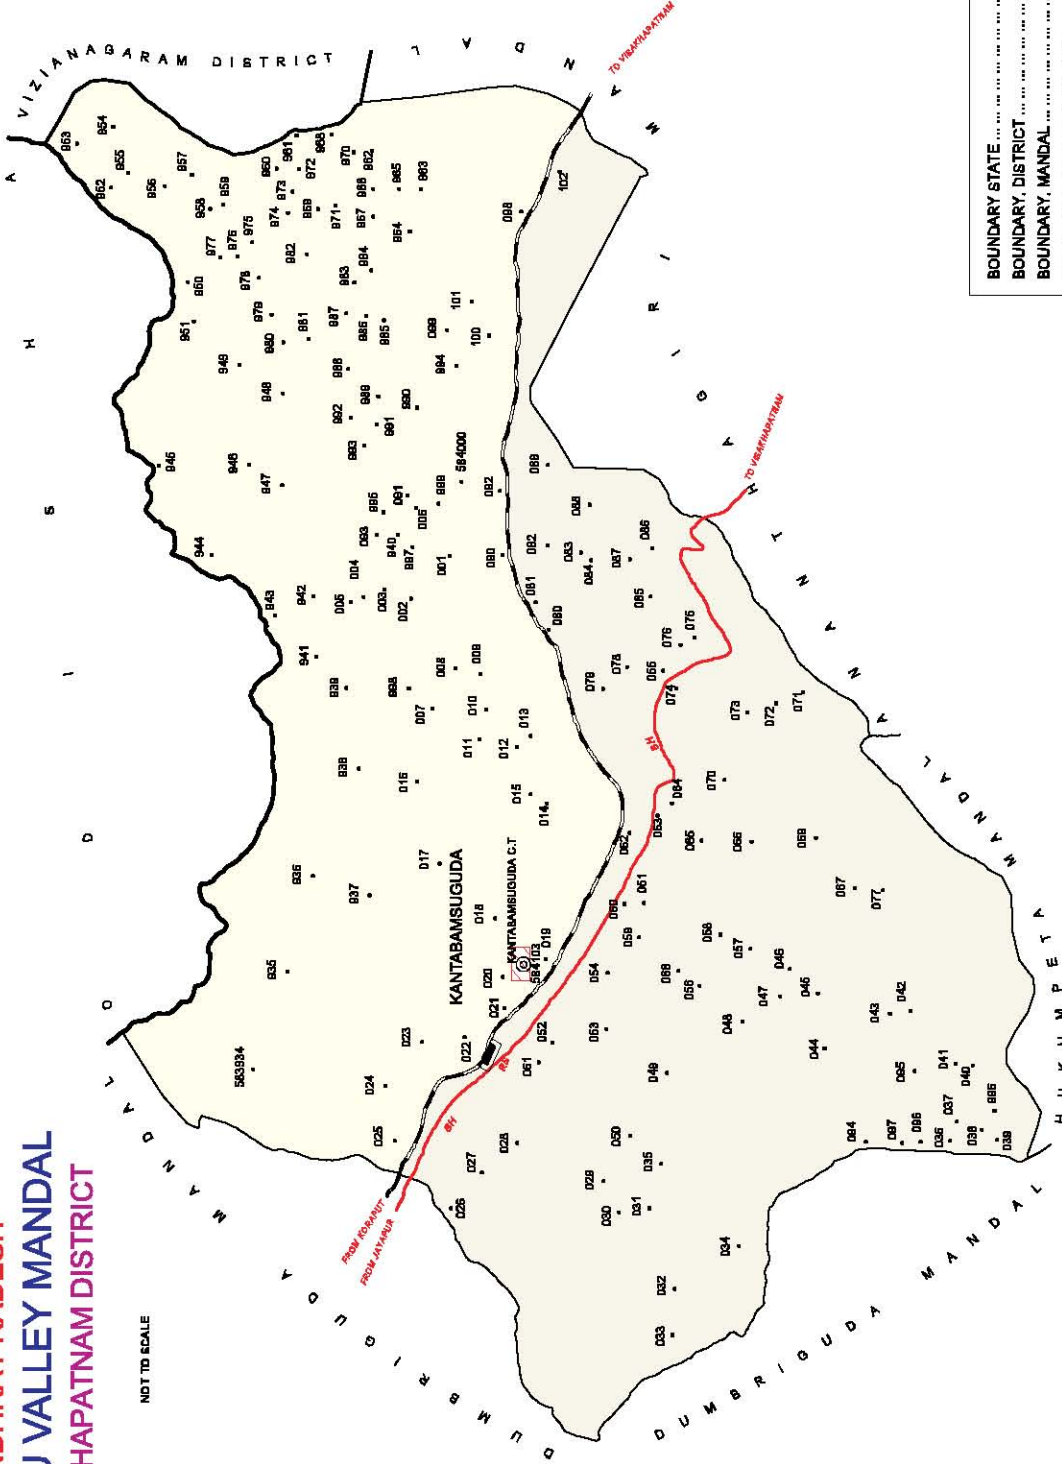

INDIA
ANDHRA PRADESH
ARAKU VALLEY MANDAL
VISAKHAPATNAM DISTRICT

NOT TO SCALE

BOUNDARY STATE .....
BOUNDARY DISTRICT .....
BOUNDARY MANDAL .....
BOUNDARY VILLAGE WITH L.C.No .....
HEADQUARTERS, MANDAL .....
STATE HIGHWAY .....
RAILWAY LINE WITH STATION/BROAD GAUGE .....
CENSUS TOWN / OG WITH L.C.No. ....

No. OF TOWNS : 1
No. OF VILLAGES : 168
DISTANCE FROM Dist. H.Qtrs.
TO MANDAL H.Qtrs.: 115 Kms.

Note :- 1. Araku Valley Mandal Headquarter is Hamlet of Kantabamsuguda village.
2. As the area of the Kantabamsuguda Town is not available presently,
the location of the Town is indicated with Location Code Number and Name.