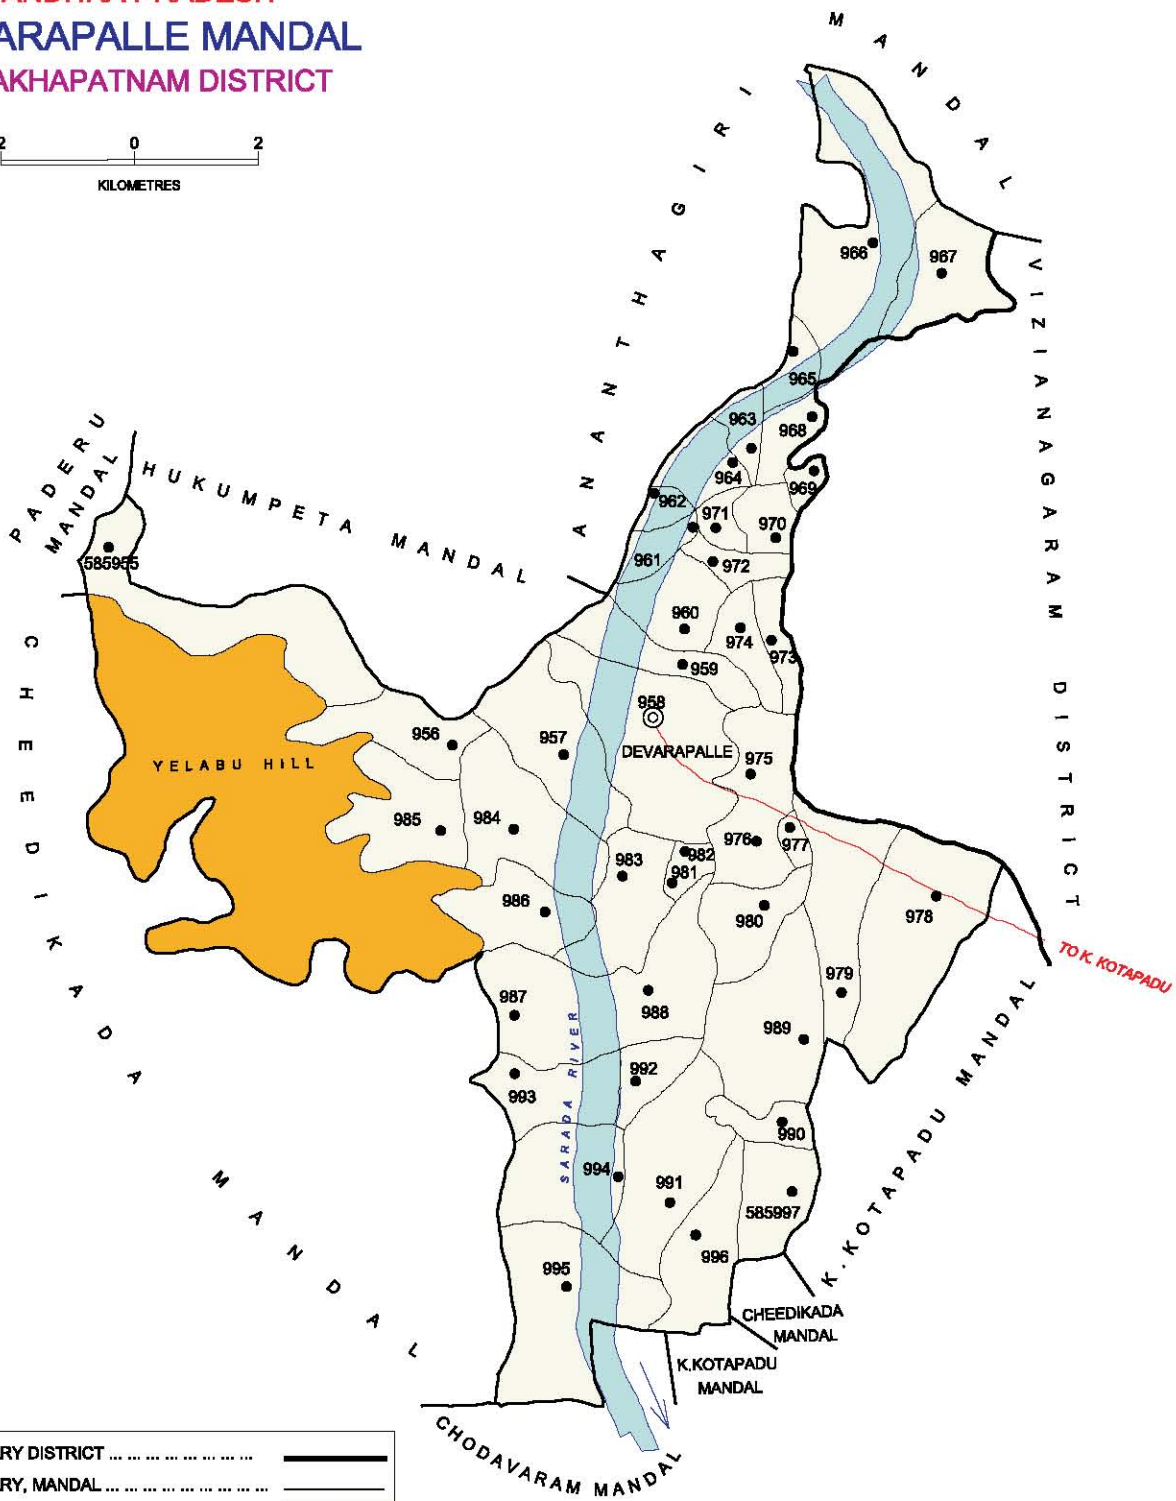

INDIA
ANDHRA PRADESH
DEVARAPALLE MANDAL
VISAKHAPATNAM DISTRICT

BOUNDARY DISTRICT	
BOUNDARY, MANDAL	
BOUNDARY, VILLAGE WITH L.C.No	585955
HEADQUARTERS, MANDAL	
OTHER IMPORTANT ROADS	
RIVER/STREAM/TANK.....	
HILL	HILL

No. OF TOWNS : NIL
No. OF VILLAGES : 43
DISTANCE FROM Dist. H.Qtrs.
TO MANDAL H.Qtrs. : 69 Kms.