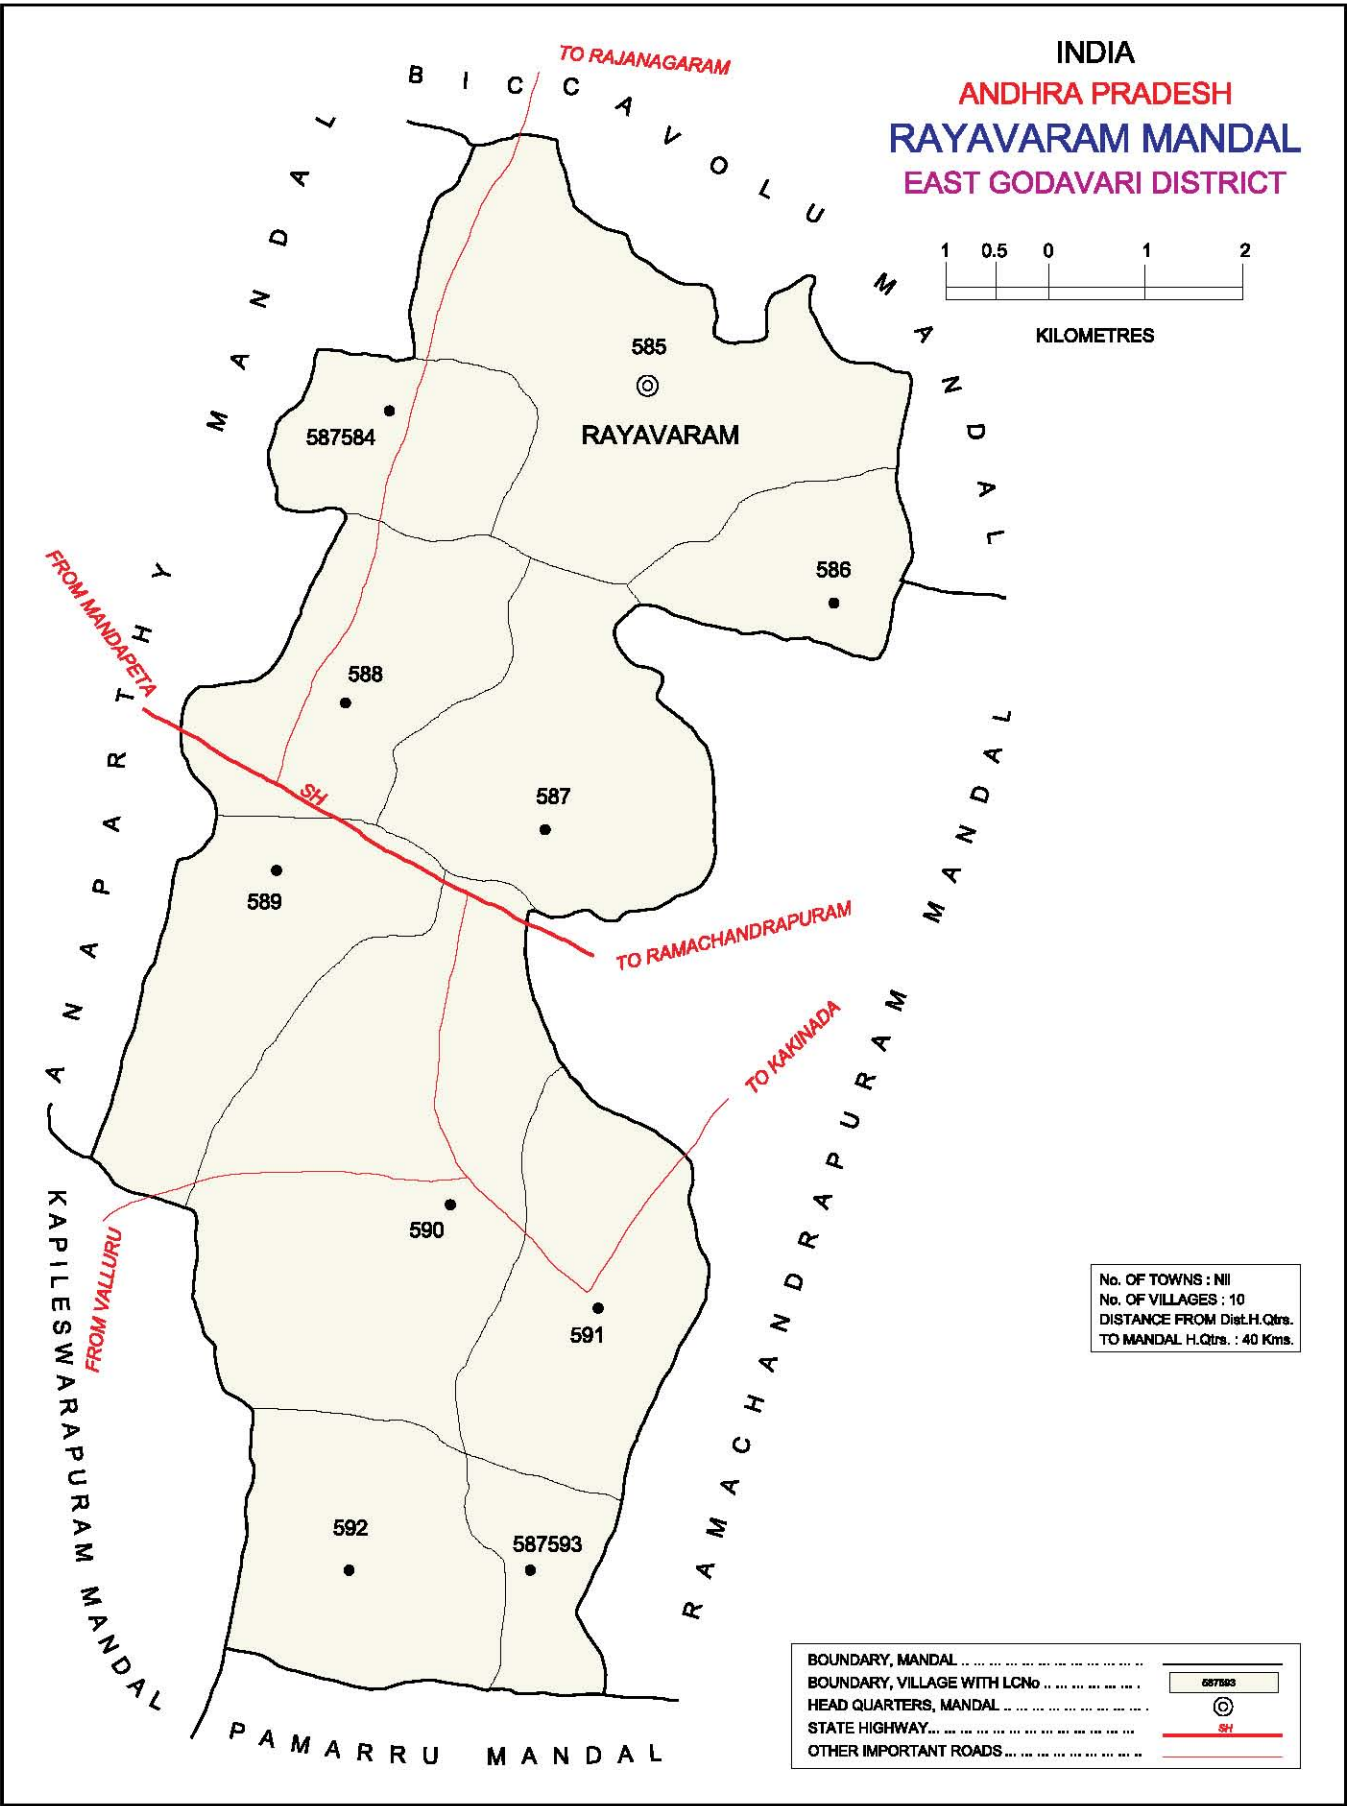

INDIA
ANDHRA PRADESH
RAYAVARAM MANDAL
EAST GODAVARI DISTRICT

No. OF TOWNS : Nil
No. OF VILLAGES : 10
DISTANCE FROM Dist.H.Qtrs.
TO MANDAL H.Qtrs. : 40 Kms.

BOUNDARY, MANDAL	
BOUNDARY, VILLAGE WITH LCNo	
HEAD QUARTERS, MANDAL	
STATE HIGHWAY.....	
OTHER IMPORTANT ROADS.....