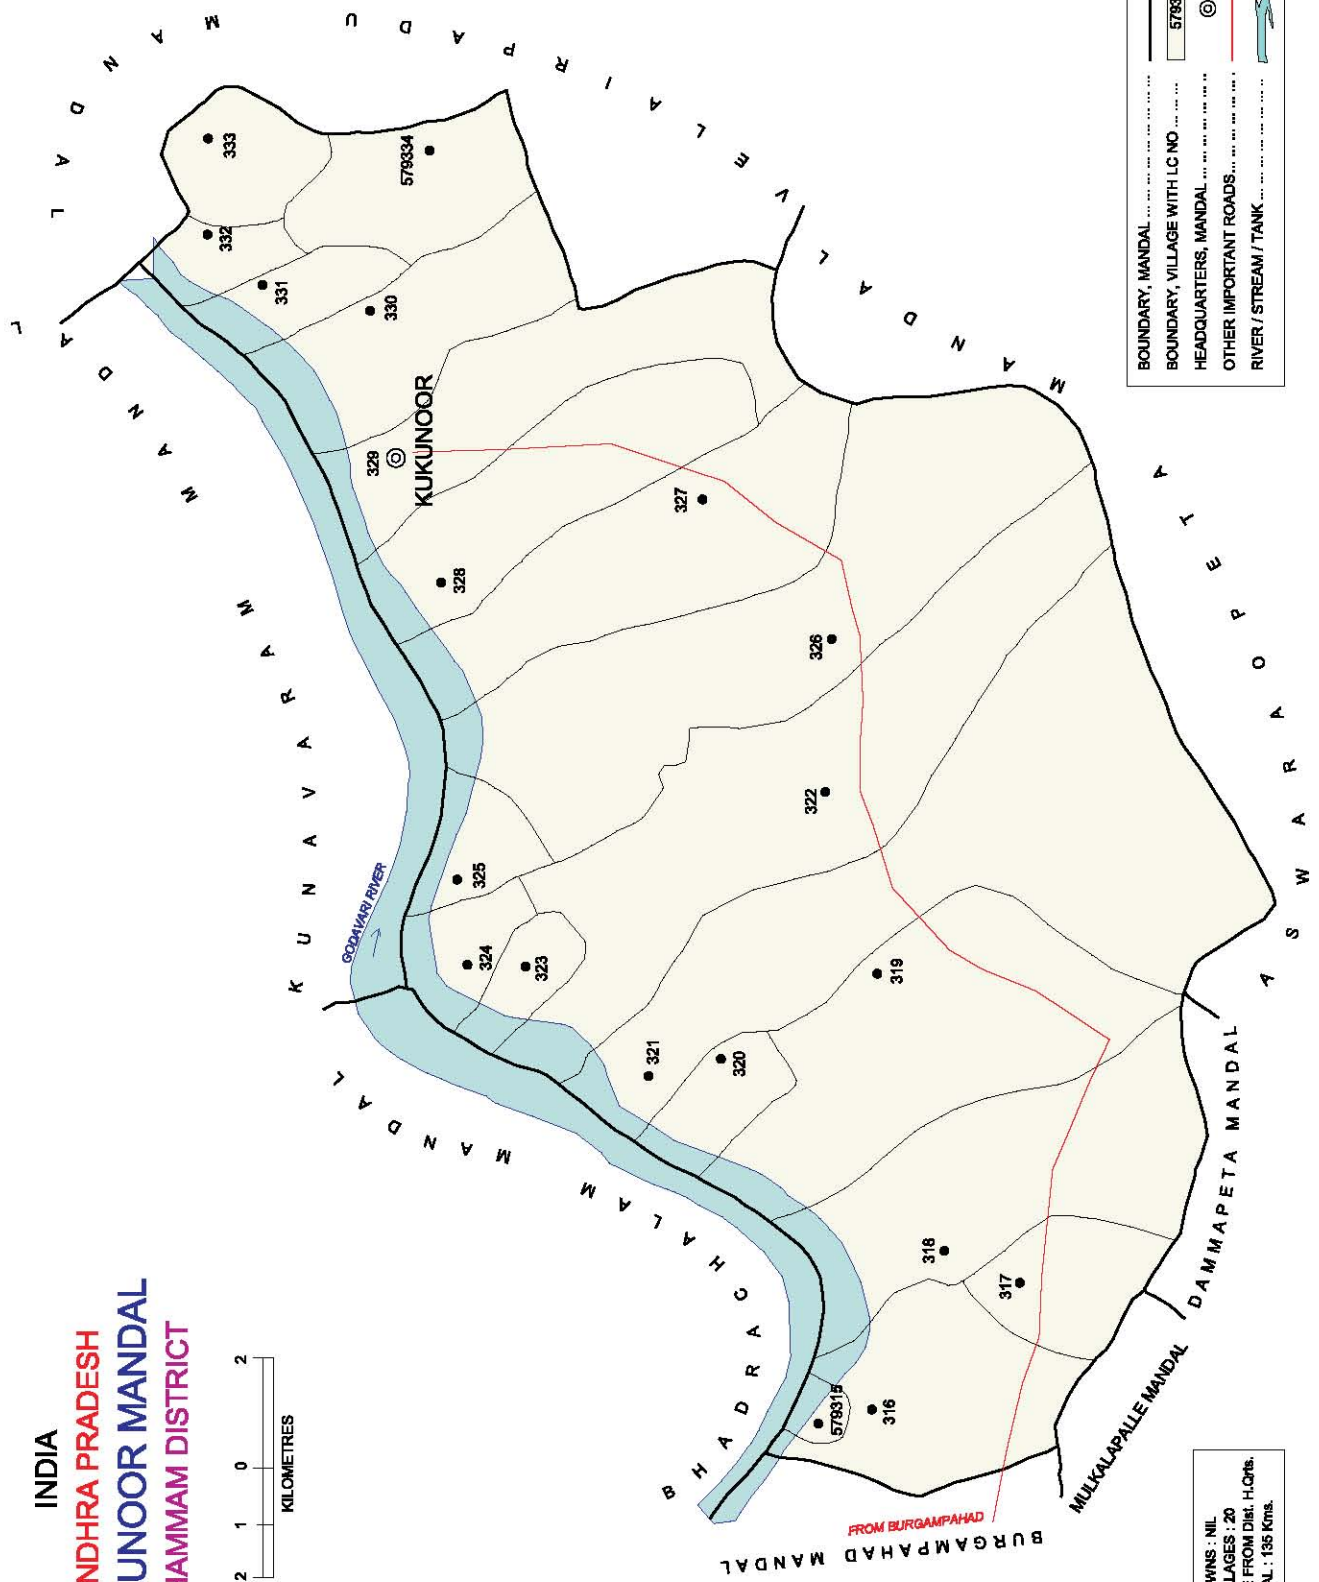

INDIA
ANDHRA PRADESH
KUKUNOOR MANDAL
KHAMMAM DISTRICT

No. OF TOWNS : NIL
No. OF VILLAGES : 20
DISTANCE FROM Dist. H. Qrs.
TO MANDAL : 155 Kms.