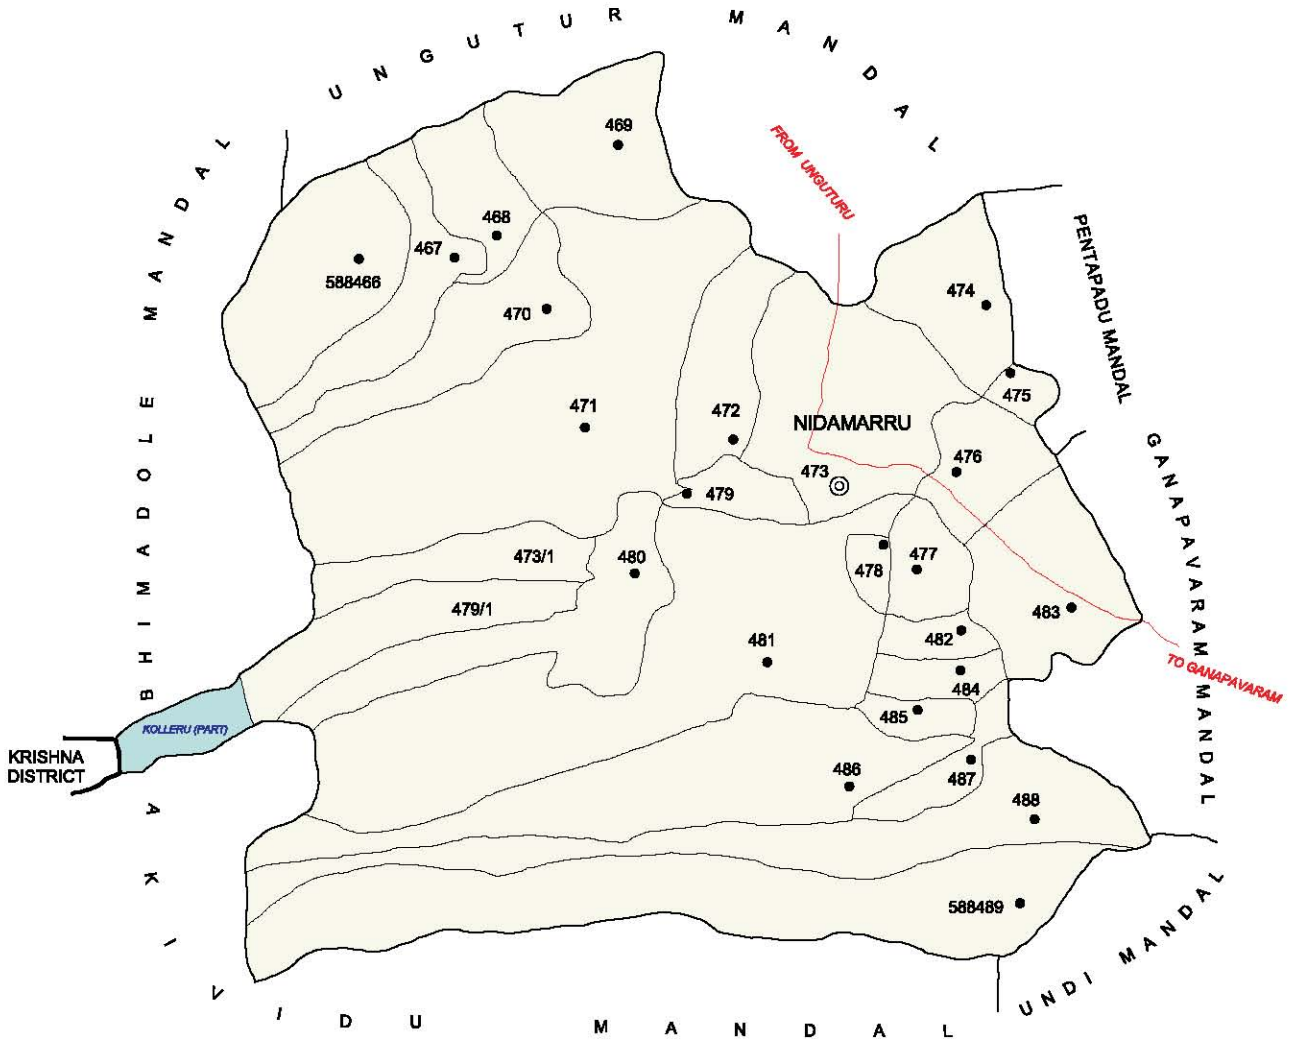

NO. OF TOWNS : 5  
 NO. OF VILLAGES : 17  
 DISTANCE FROM D.M.H.Q.B.  
 TO MANDAL : 0 Km.

NO. OF TOWNS : NIL  
 NO. OF VILLAGES : 24  
 DISTANCE FROM Dist. H.Q. Qtrs.  
 TO MANDAL : 46 Kms.

INDIA  
 ANDHRA PRADESH  
**NIDAMARRU MANDAL**  
 WEST GODAVARI DISTRICT