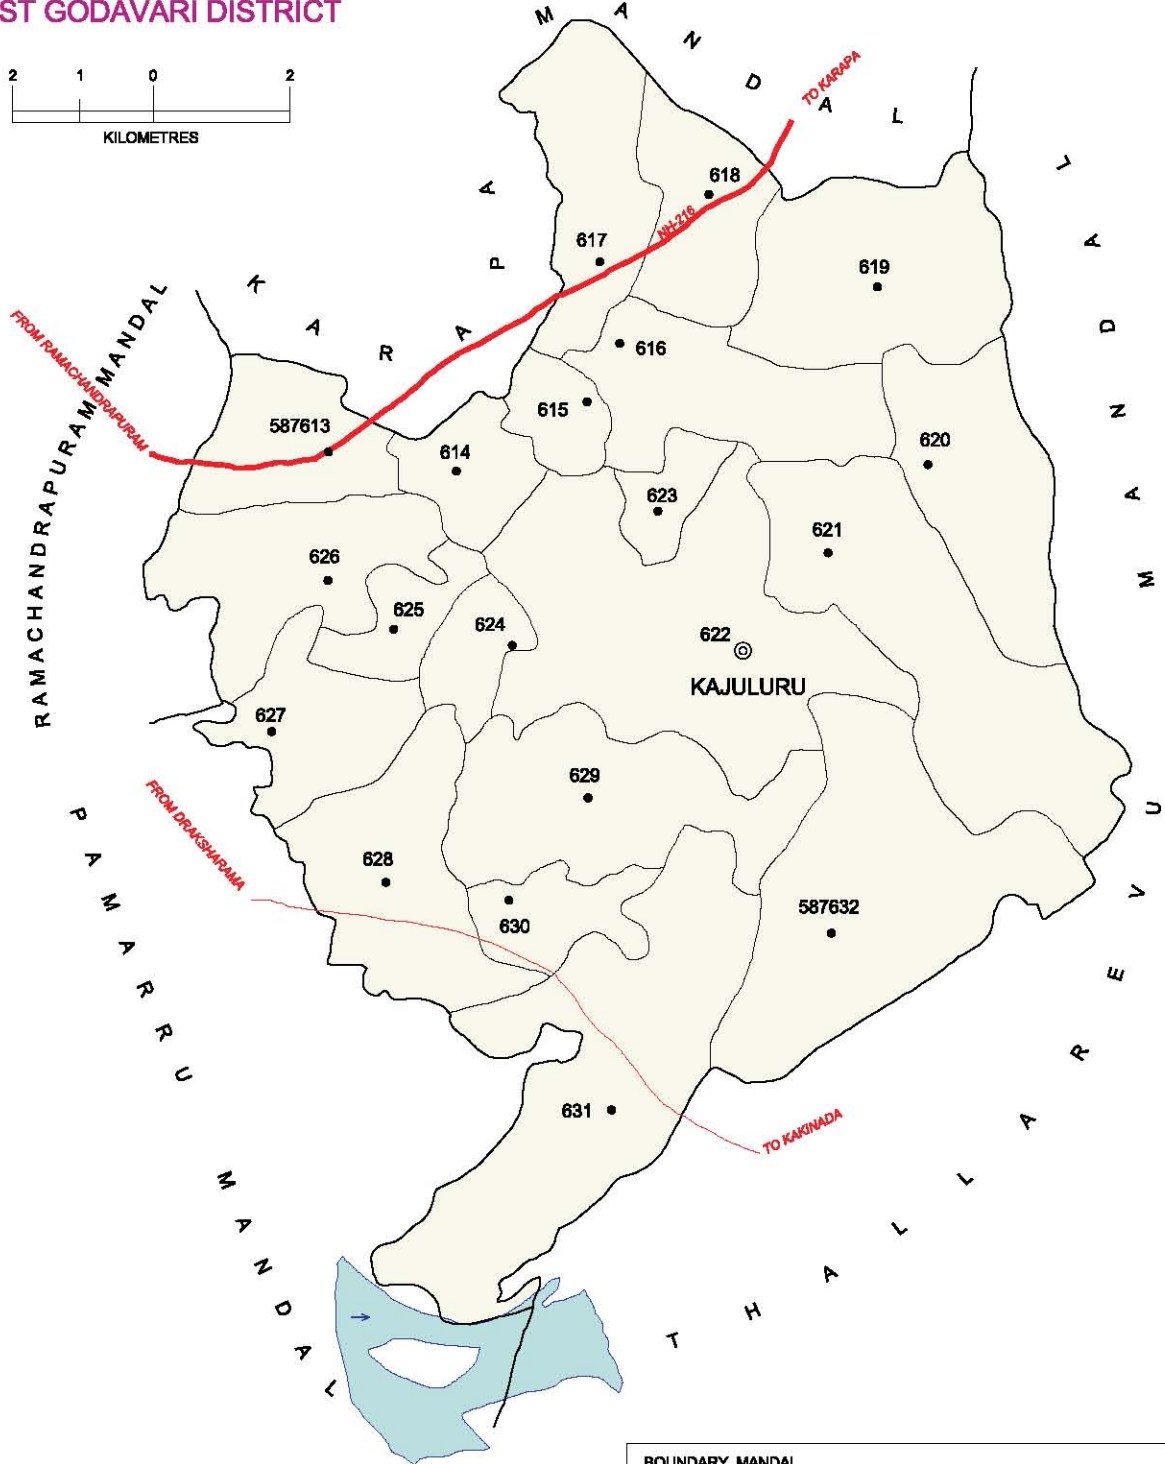

INDIA
ANDHRA PRADESH
KAJULURU MANDAL
EAST GODAVARI DISTRICT

No. OF TOWNS : Nil
No. OF VILLAGES : 20
DISTANCE FROM Dist.H.Qtrs.
TO MANDAL H.Qtrs.: 40 Kms.

BOUNDARY, MANDAL	
BOUNDARY, VILLAGE WITH LCNo	
HEAD QUARTERS, MANDAL	
NATIONAL HIGHWAY.....	
OTHER IMPORTANT ROADS.....	
RIVER / STREAM / TANK.....