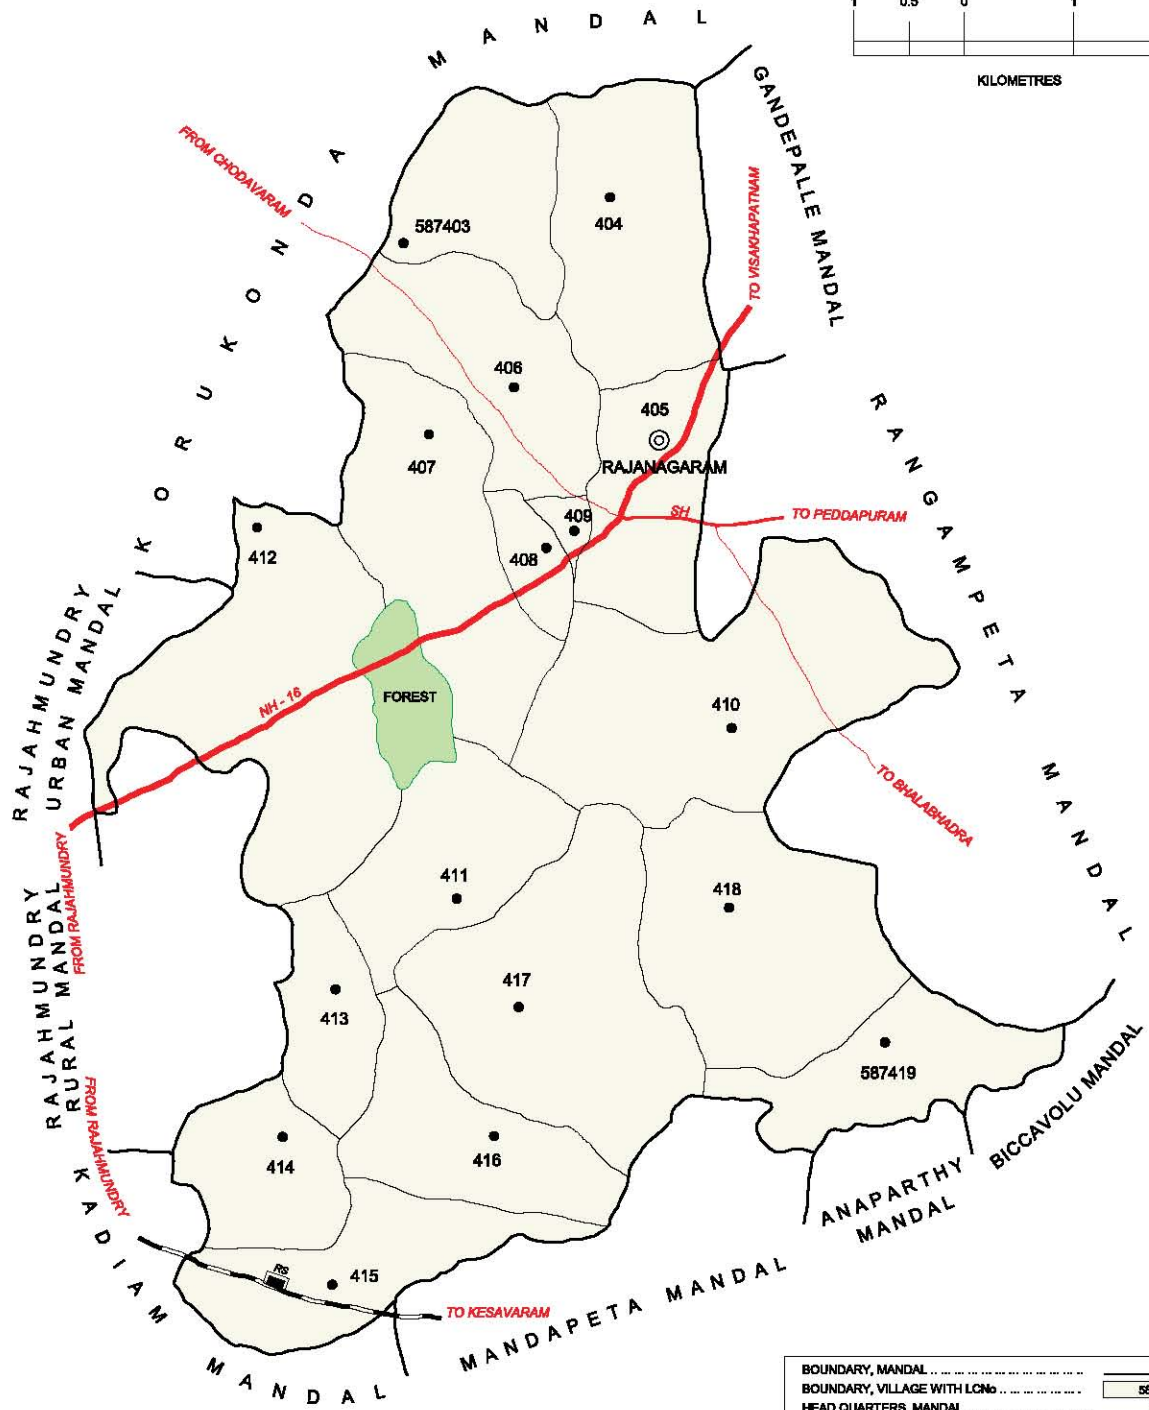

No. OF TOWNS : Nil
No. OF VILLAGES : 17
DISTANCE FROM Dist.H.Qtrs.
TO MANDAL H.Qtrs. : 50 Kms.

INDIA
ANDHRA PRADESH
RAJANAGARAM MANDAL
EAST GODAVARI DISTRICT

BOUNDARY, MANDAL	.....
BOUNDARY, VILLAGE WITH LCNo	587419
HEAD QUARTERS, MANDAL	⊙
NATIONAL HIGHWAY	NH-16
STATE HIGHWAY	SH
OTHER IMPORTANT ROADS	---
RAILWAY LINE WITH STATION, BROAD GAUGE	SR
FOREST	■