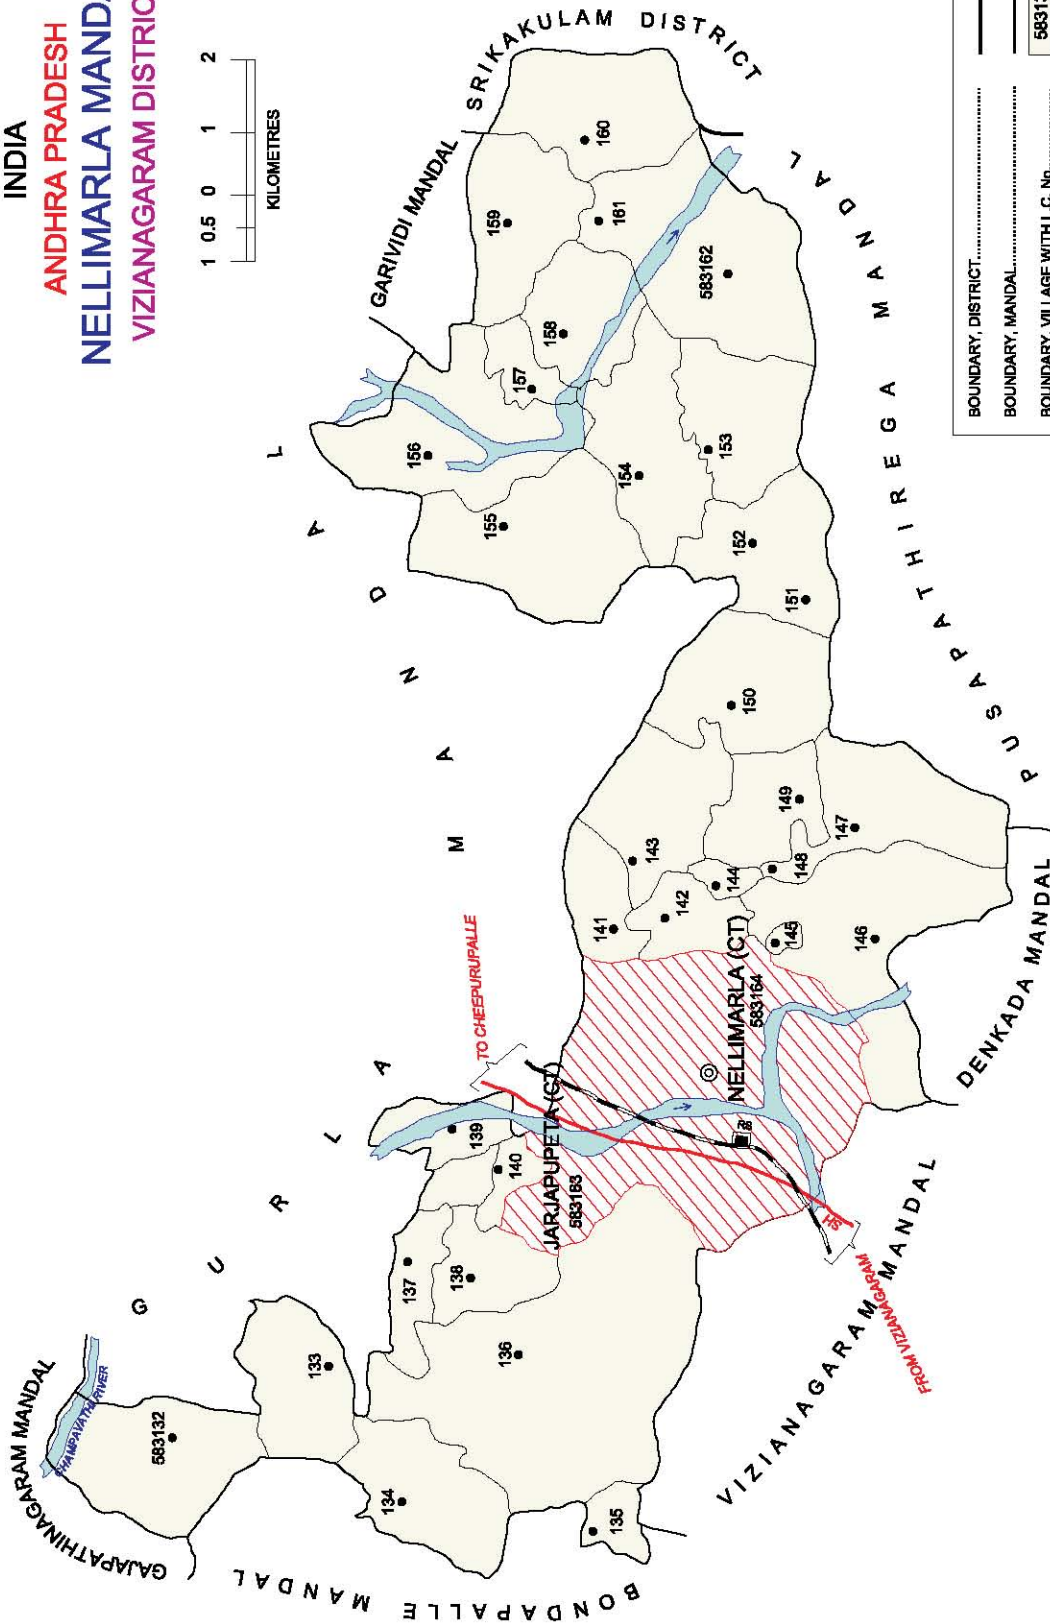

INDIA
ANDHRA PRADESH
NELLIMARLA MANDAL
VIZIANAGARAM DISTRICT

BOUNDARY, DISTRICT.....	583132	SH
BOUNDARY, MANDAL.....		RS
BOUNDARY, VILLAGE WITH L.C. No.....		
HEADQUARTERS, MANDAL.....		
STATE HIGHWAY.....		
RAILWAY LINE WITH STATION, BROAD GAUGE.....		
RIVER/STREAM/TANK.....		
CENSUS TOWN/OUT GROWTH WITH L.C. No.....		

NO. OF TOWNS : 2
NO. OF VILLAGES : 31
DISTANCE FROM Dist. H.Qtrs.
TO MANDAL : 8 Kms.