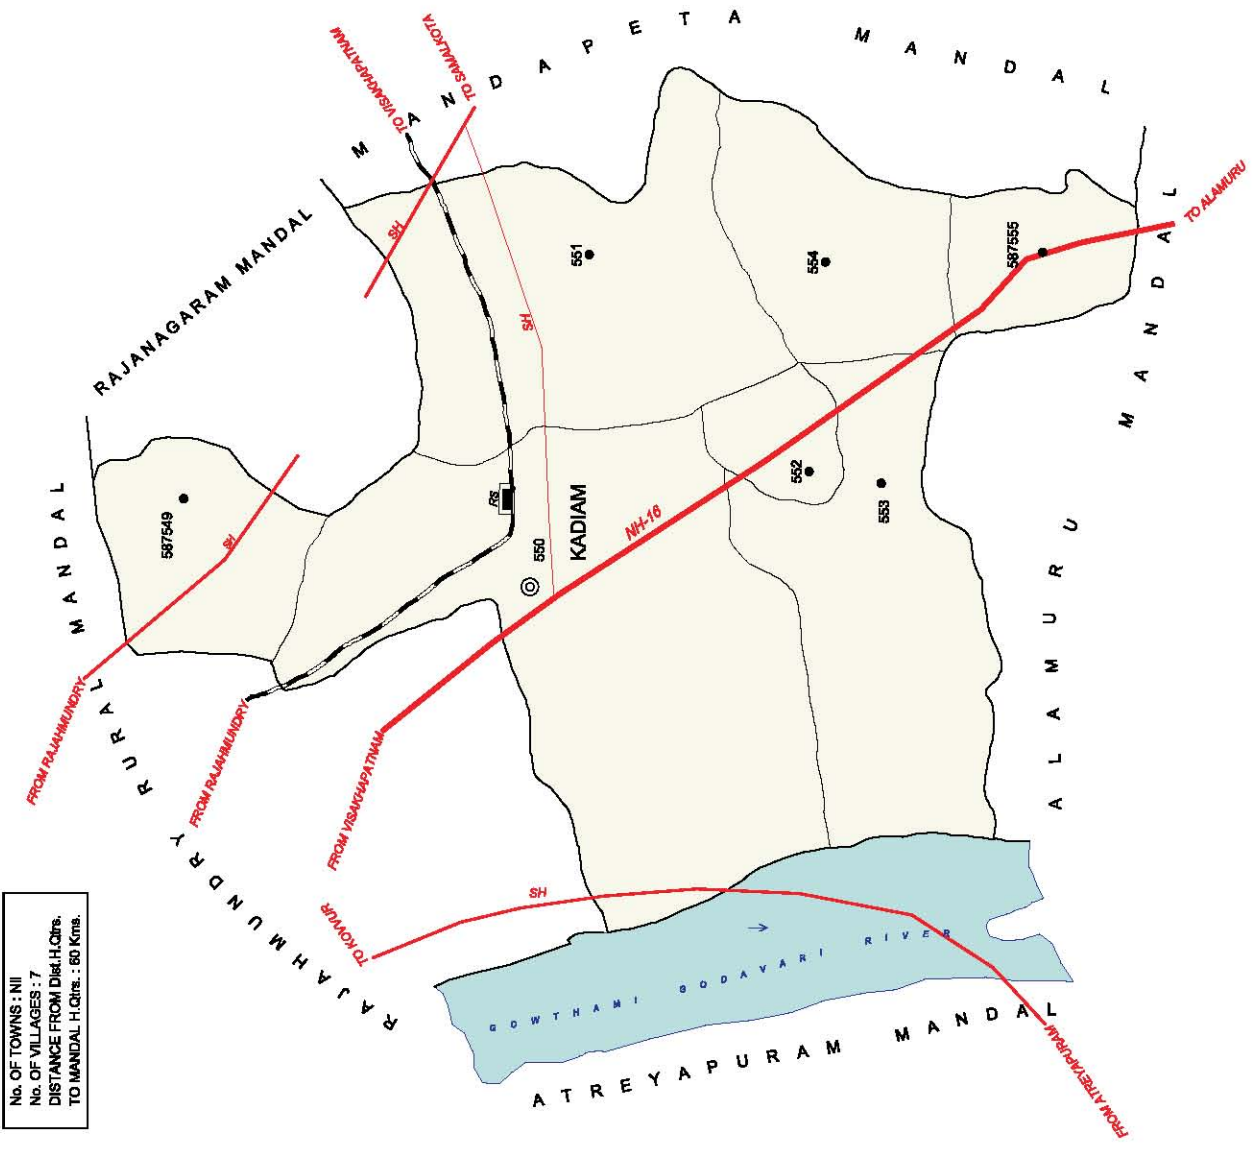

INDIA
ANDHRA PRADESH
KADIAM MANDAL
EAST GODAVARI DISTRICT

No. OF TOWNS : Nil
No. OF VILLAGES : 7
DISTANCE FROM Dist.H. Qtrs.
TO MANDAL H. Qtrs. : 60 Kms.