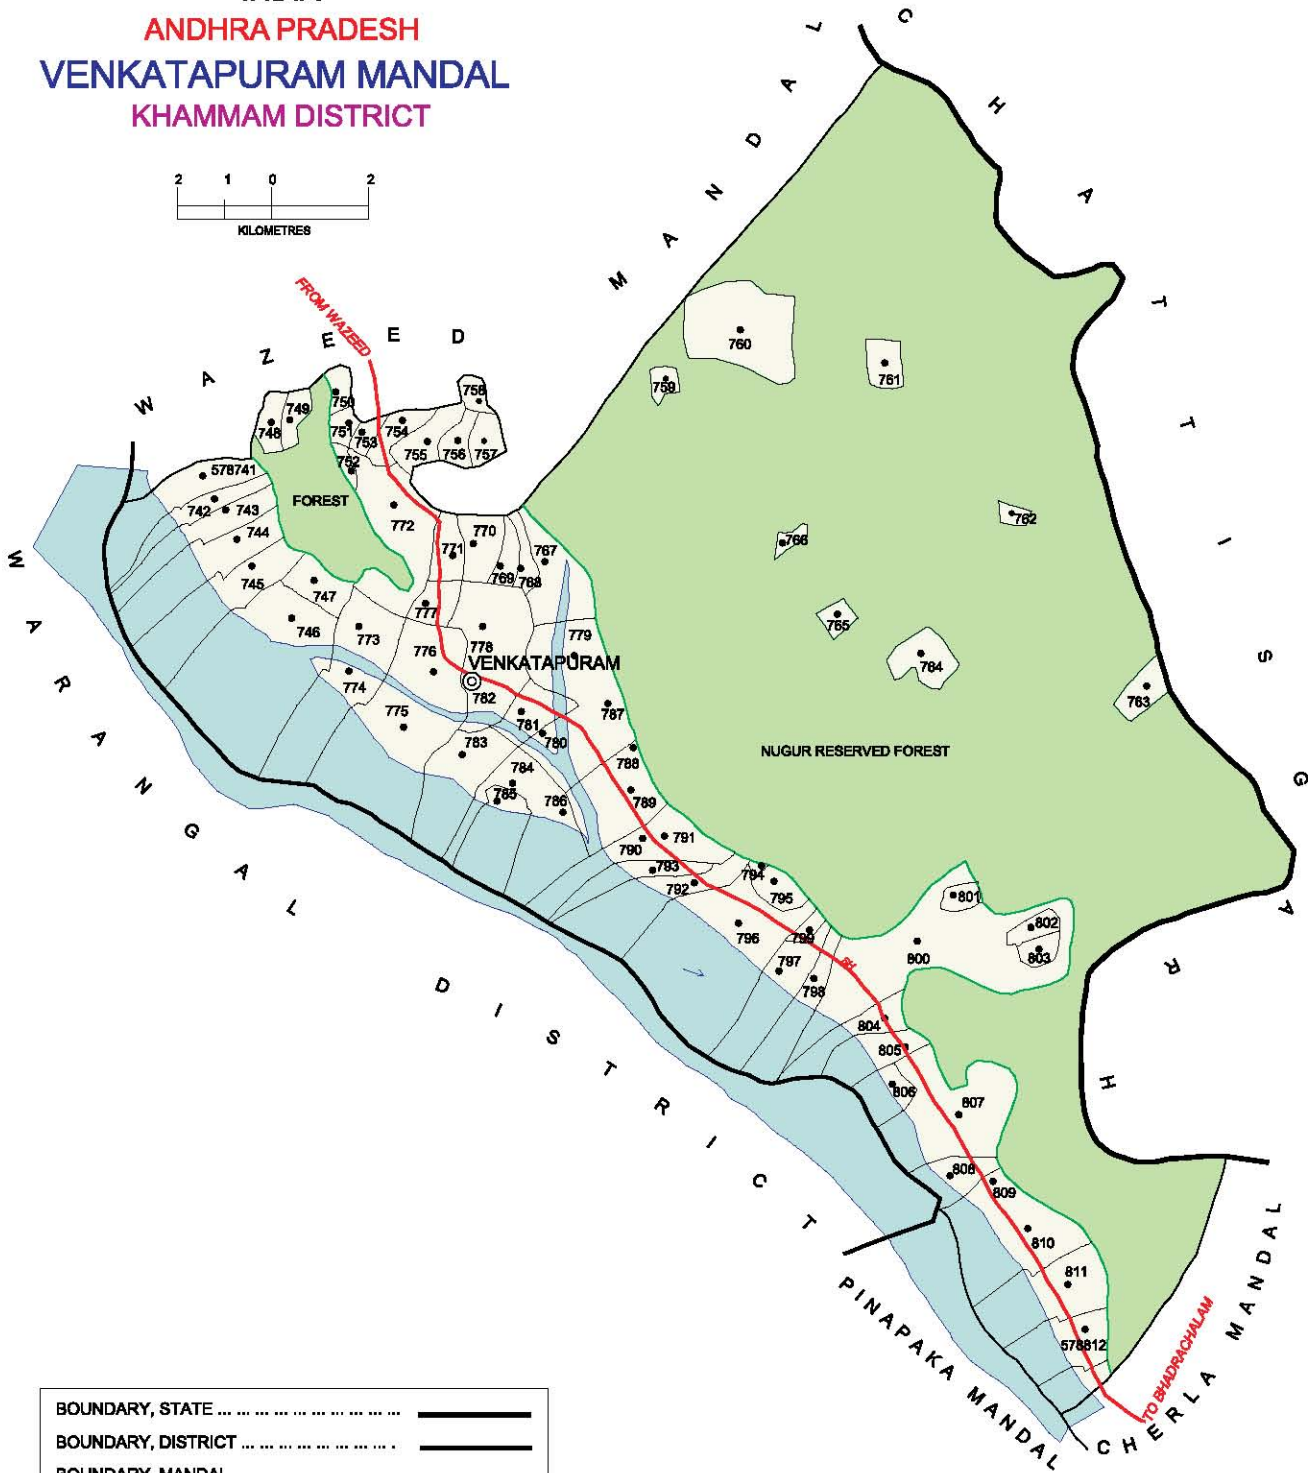

INDIA
ANDHRA PRADESH
VENKATAPURAM MANDAL
KHAMMAM DISTRICT

BOUNDARY, STATE	—————
BOUNDARY, DISTRICT	—————
BOUNDARY, MANDAL	—————
BOUNDARY, VILLAGE WITH LC NO	578741
HEADQUARTERS, MANDAL	⊙
STATE HIGHWAY	SH
RIVER / STREAM / TANK	
FOREST	R.F

No. OF TOWNS : NIL
No. OF VILLAGES : 72
DISTANCE FROM Dist. H.Qrts.
TO MANDAL : 235 Kms.