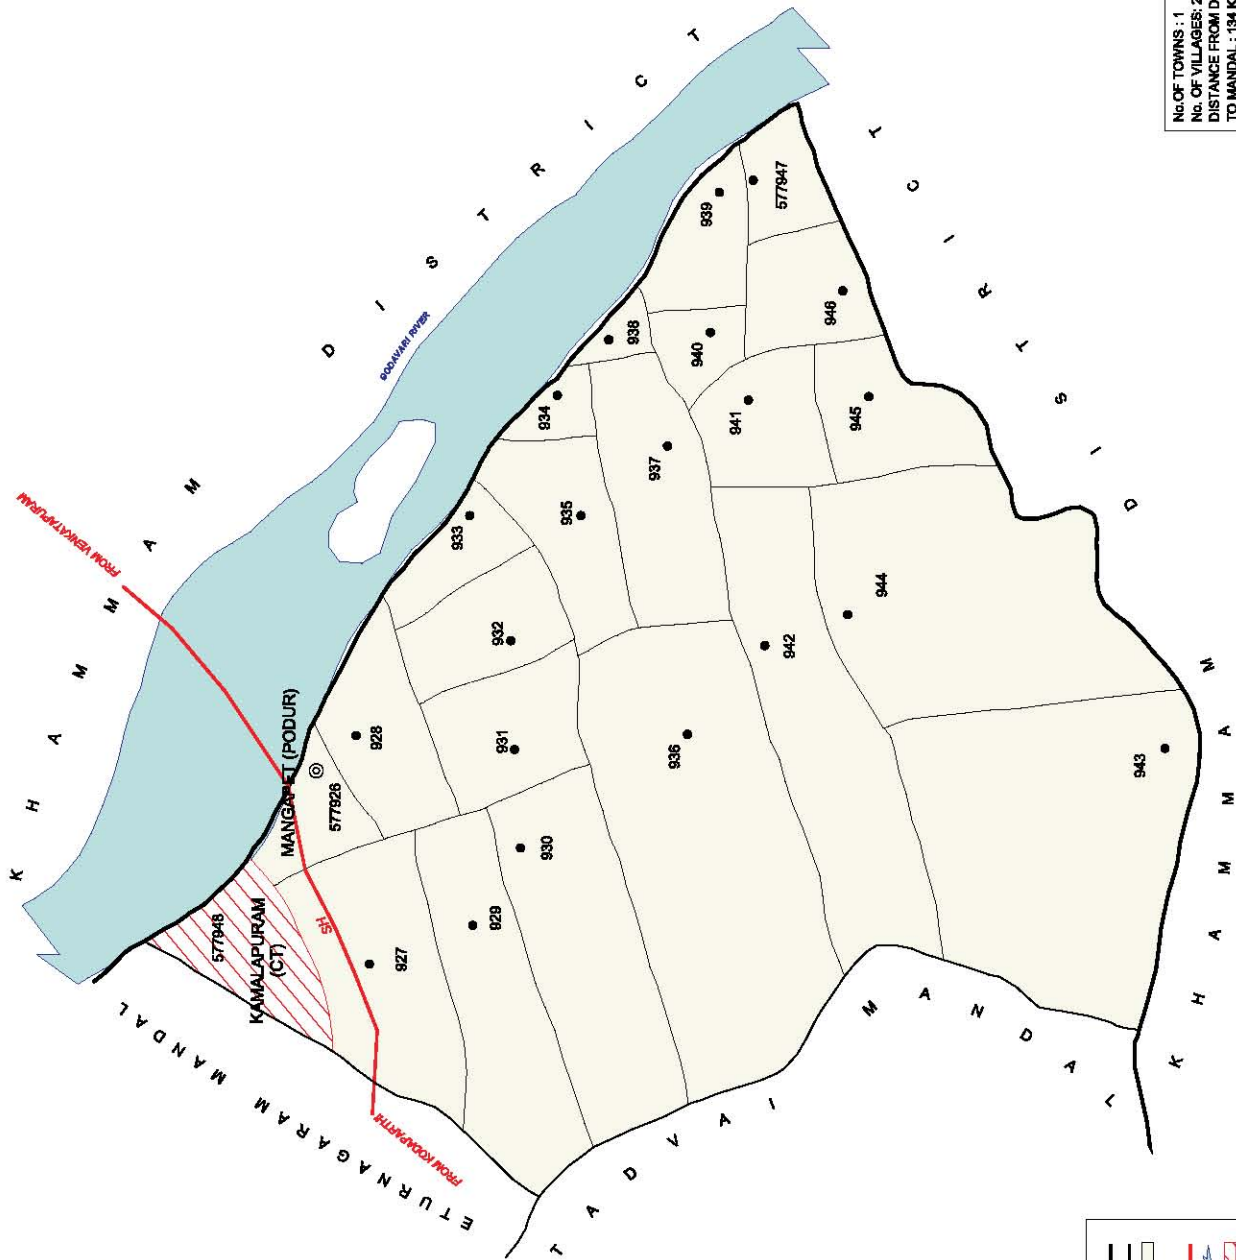

INDIA
ANDHRA PRADESH
MANGAPET MANDAL
WARANGAL DISTRICT

Note: Kamalapuram (948) village is fully included in Kamalapuram (CT).

	BOUNDARY, DISTRICT
	BOUNDARY, MANDAL
	BOUNDARY, VILLAGE WITH L.C.No
	HEADQUARTERS, MANDAL
	STATE HIGHWAY
	RIVER/STREAM/TANK
	CENSUS TOWNSHIP WITH L.C.No

No. OF TOWNS : 1
No. OF VILLAGES: 22
DISTANCE FROM Dist. H. Qrbs.
TO MANDAL : 134 Kms.