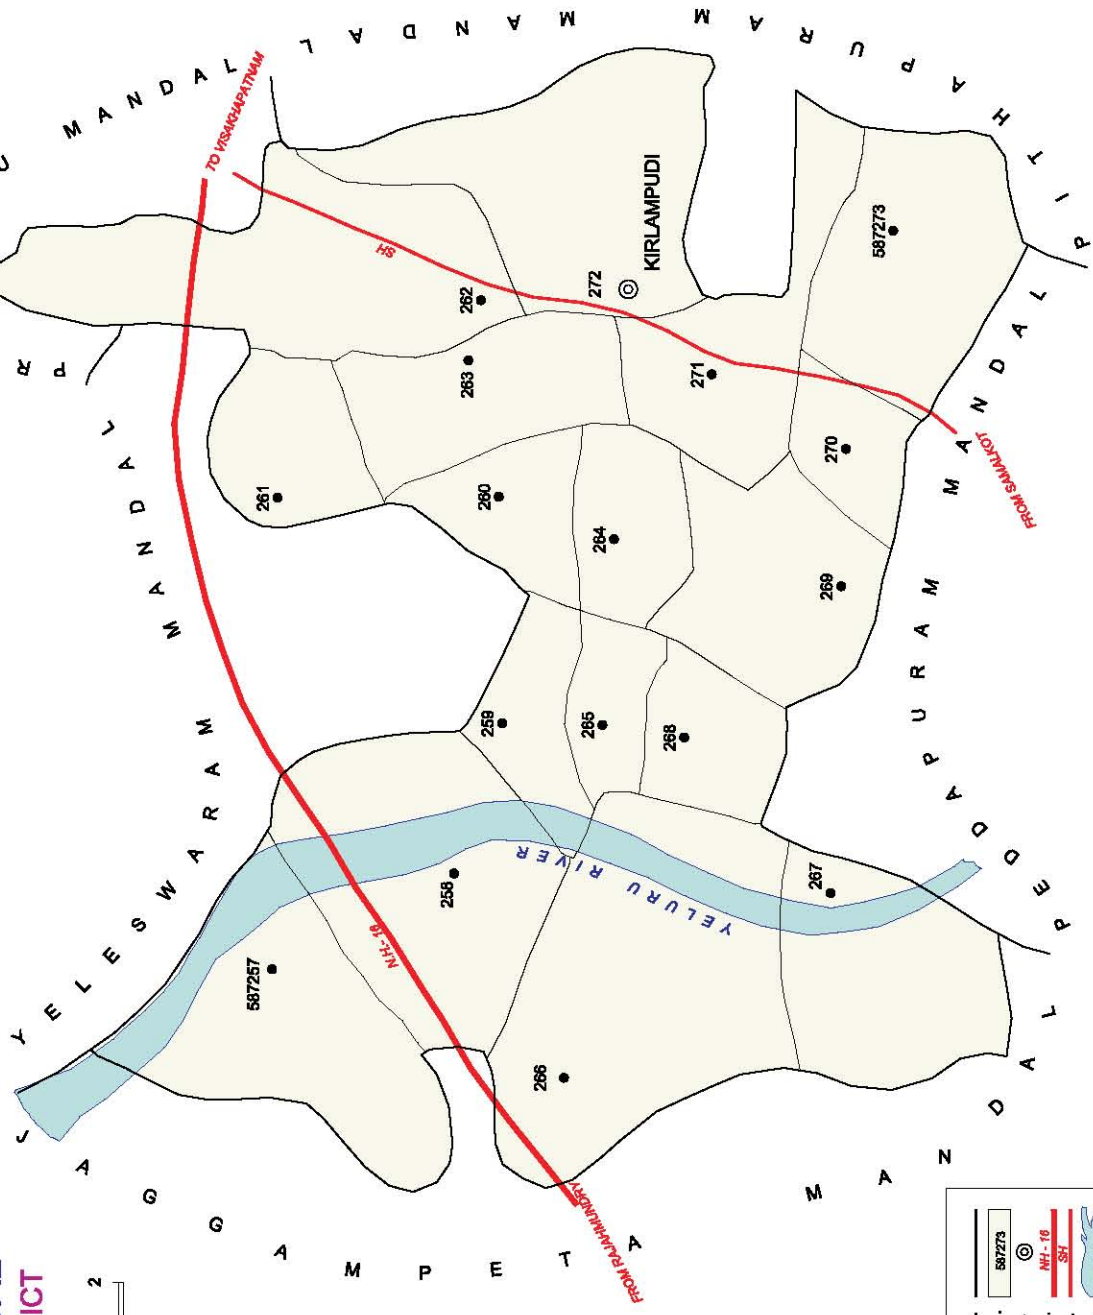

INDIA

ANDHRA PRADESH

KIRLAMPUDI MANDAL

EAST GODAVARI DISTRICT

No. OF TOWNS : Nil
No. OF VILLAGES : 17
DISTANCE FROM DMH.H.Qs.
TO MANDAL H.Qs. : 42 Kms.