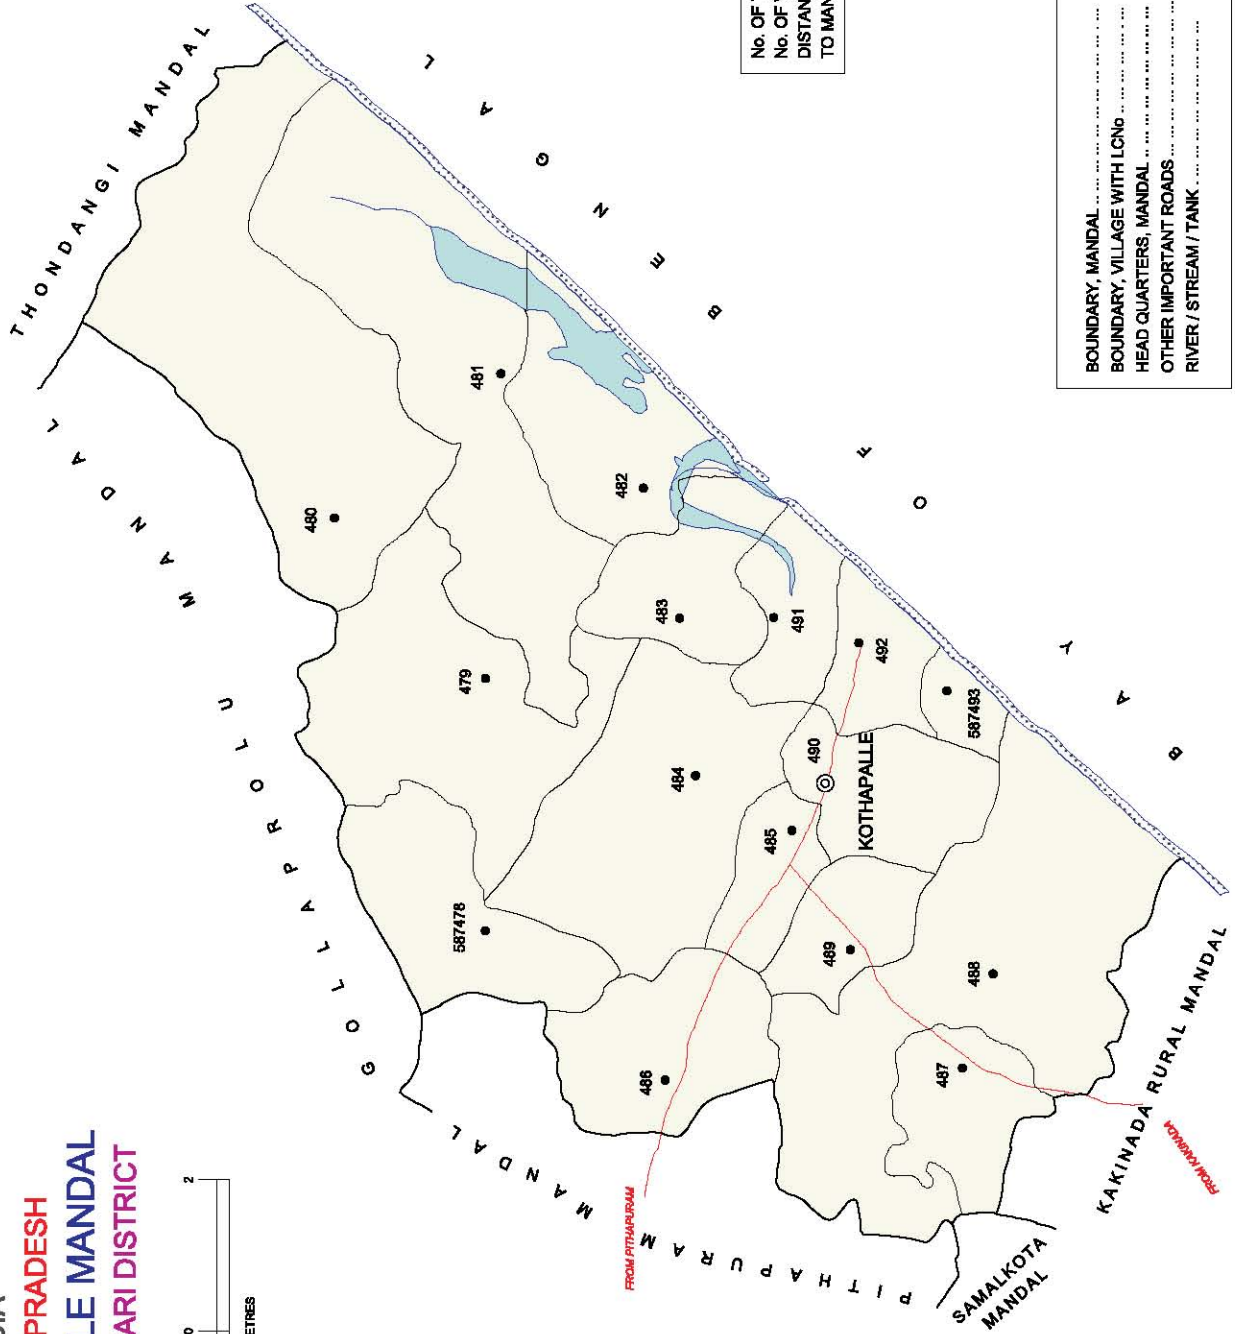

INDIA
ANDHRA PRADESH
KOTHAPALLE MANDAL
EAST GODAVARI DISTRICT

No. OF TOWNS : Nil
No. OF VILLAGES : 16
DISTANCE FROM Dist. H. Ctrrs.
TO MANDAL H. Ctrr. : 25 Kms.

587493

BOUNDARY, MANDAL

BOUNDARY, VILLAGE WITH LONo

HEAD QUARTERS, MANDAL

OTHER IMPORTANT ROADS

RIVER / STREAM / TANK