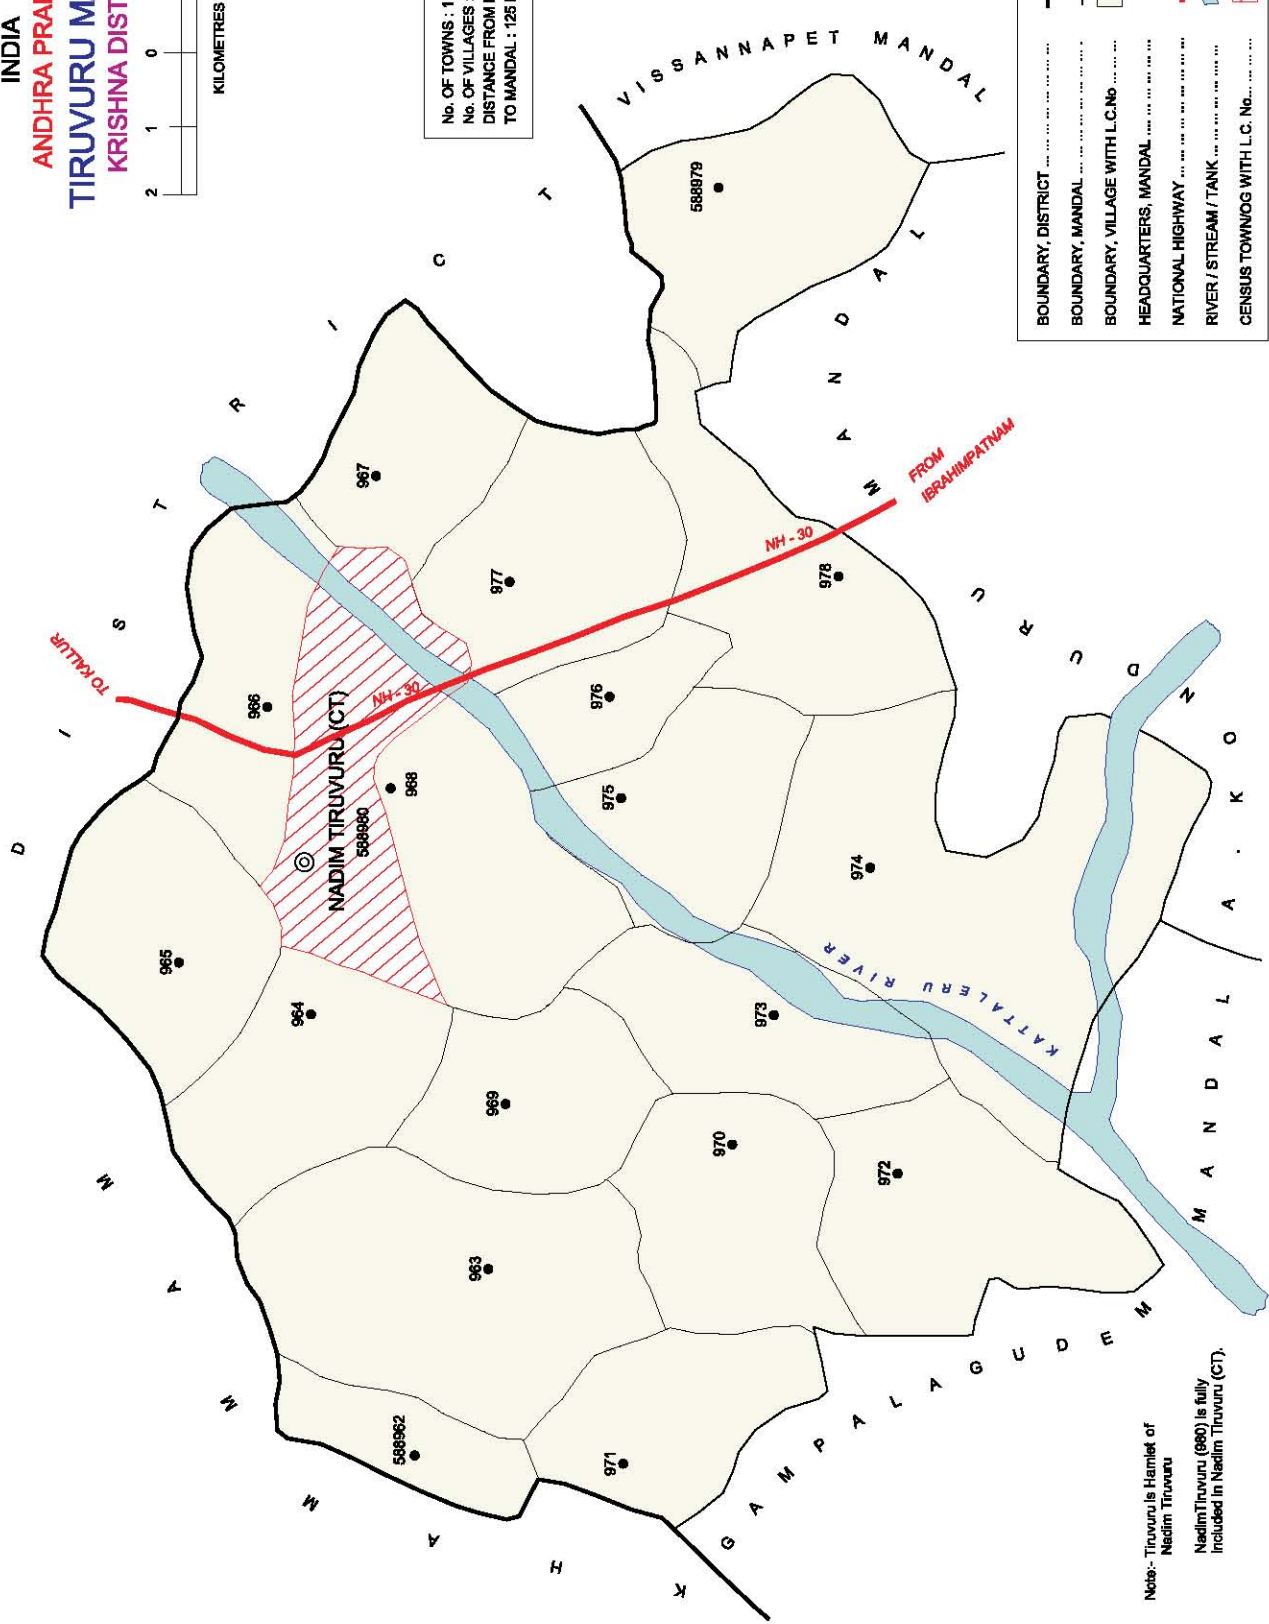

No. OF TOWNS : 1  
 No. OF VILLAGES : 18  
 DISTANCE FROM Dist. H. Qtrs.  
 TO MANDAL : 125 Kms.

	BOUNDARY, DISTRICT
	BOUNDARY, MANDAL
	BOUNDARY, VILLAGE WITH L.C.No
	HEADQUARTERS, MANDAL
	NATIONAL HIGHWAY
	RIVER / STREAM / TANK
	CENSUS TOWNJOG WITH L.C. No.