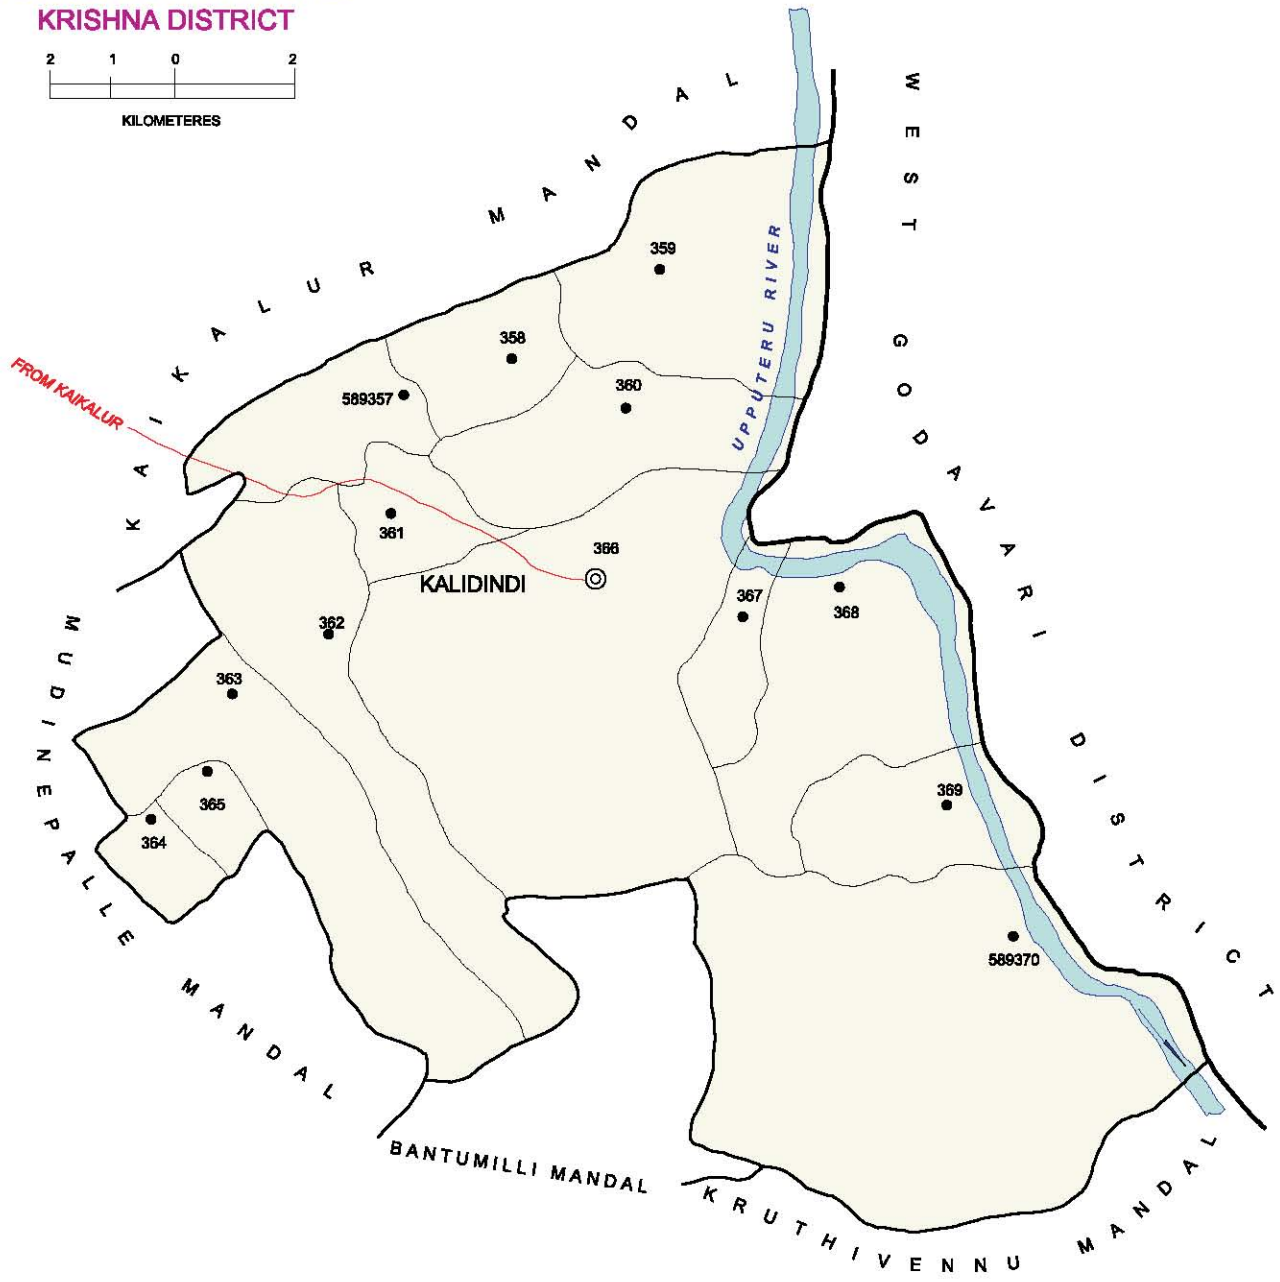

INDIA
ANDHRA PRADESH
KALIDINDI MANDAL
KRISHNA DISTRICT

BOUNDARY, DISTRICT	
BOUNDARY, MANDAL	
BOUNDARY, VILLAGE WITH L C No....	
HEADQUARTERS, MANDAL	
OTHER IMPORTANT ROADS	
RIVER / STREAM / TANK	

No. OF TOWNS : NIL
No. OF VILLAGES : 14
DISTANCE FROM Dist. H. Qrts.
TO MANDAL : 75 Kms.