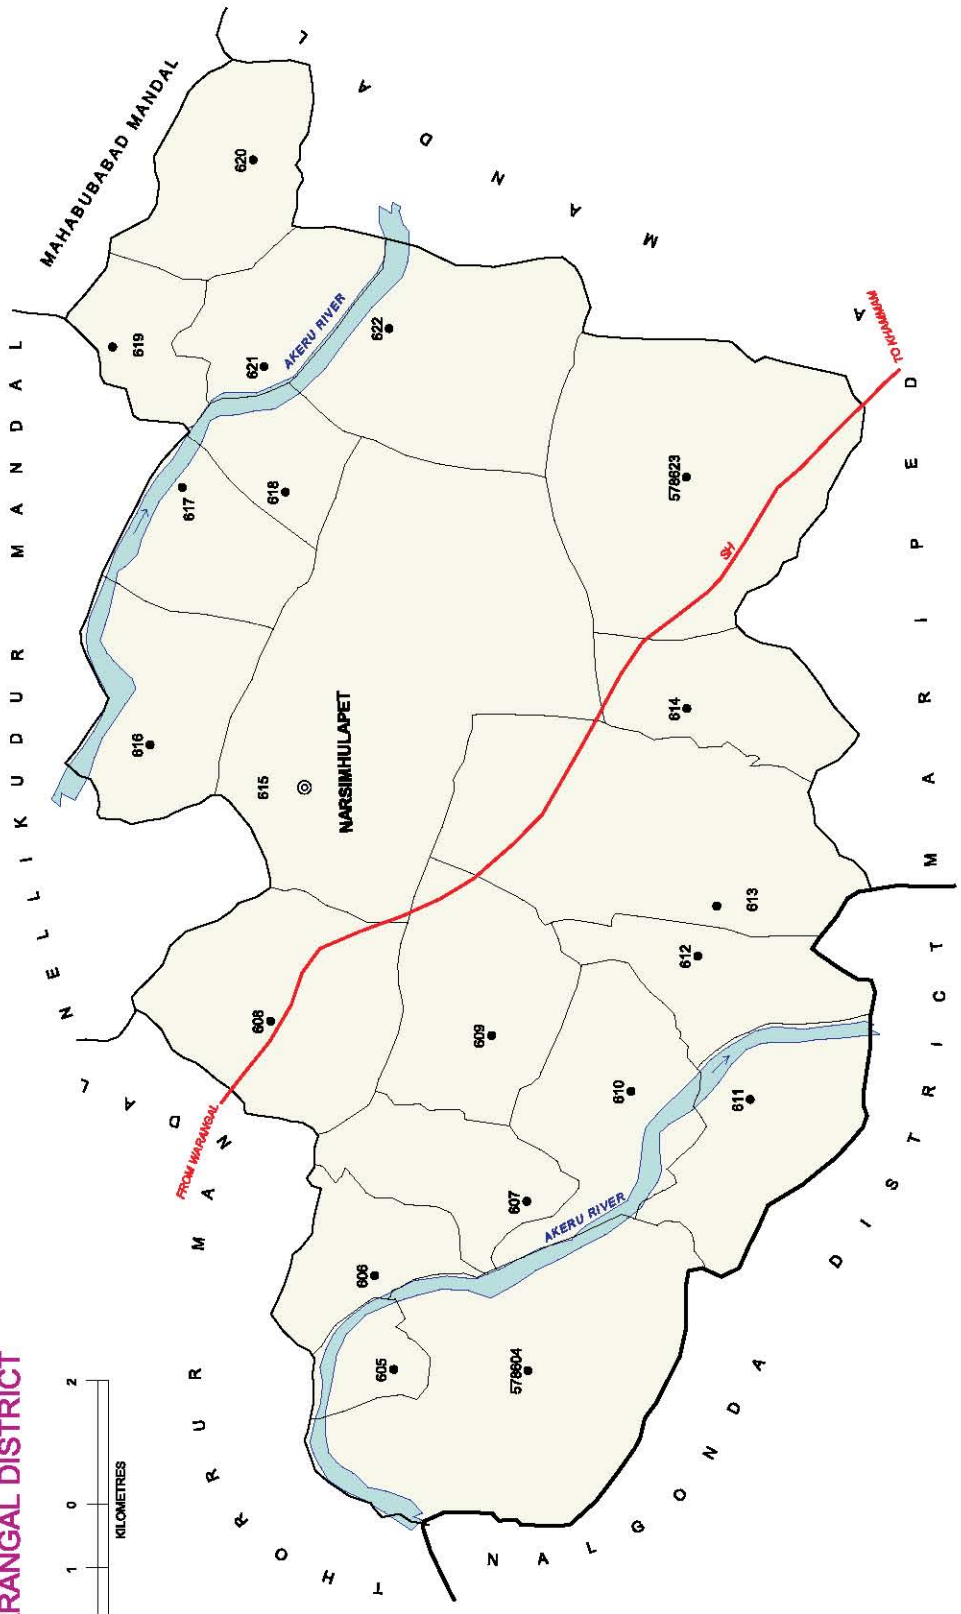

INDIA
ANDHRA PRADESH
NARSIMHULAPET MANDAL
WARANGAL DISTRICT

	BOUNDARY, DISTRICT
	BOUNDARY, MANDAL
	BOUNDARY, VILLAGE WITH L.C.No
	HEADQUARTERS, MANDAL
	STATE HIGHWAY
	RIVER/STREAM/TANK

No. OF TOWNS : NIL
No. OF VILLAGES : 20
DISTANCE FROM Dist. H.Q. to
TO MANDAL : 75 Kms.