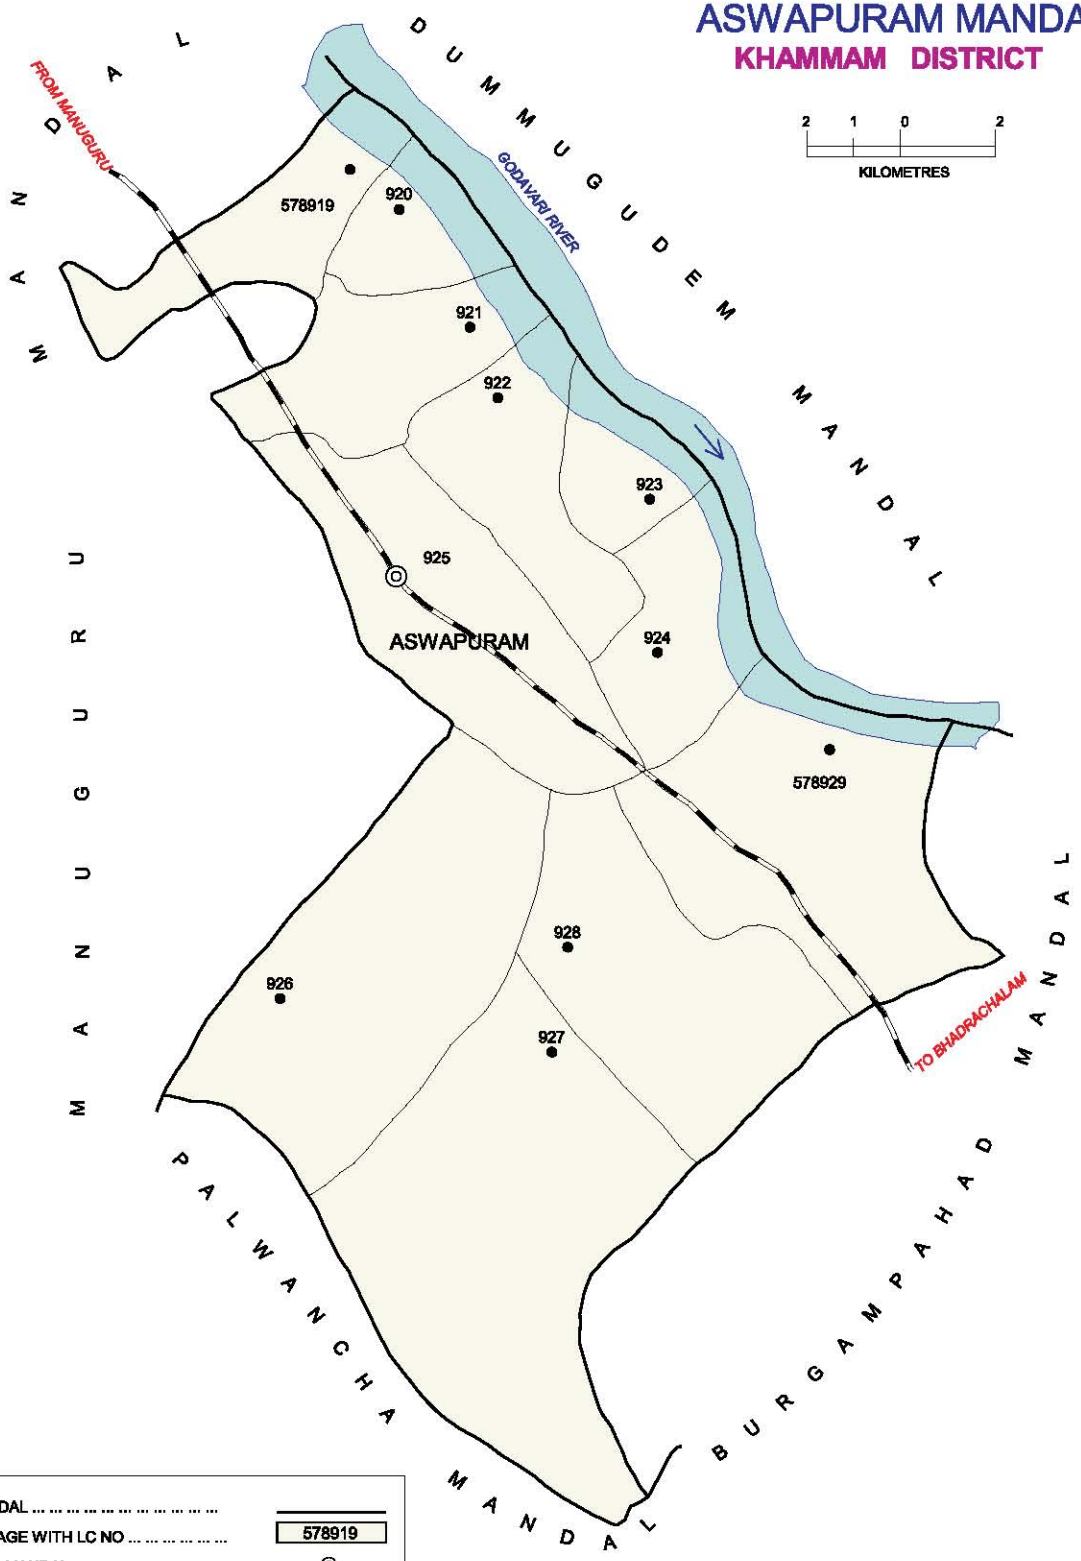

INDIA
ANDHRA PRADESH
ASWAPURAM MANDAL
KHAMMAM DISTRICT

BOUNDARY, MANDAL	
BOUNDARY, VILLAGE WITH LC NO	
HEADQUARTERS, MANDAL	
RAILWAYLINE, BROAD GAUGE	
RIVER / STREAM / TANK	

No. OF TOWNS : NIL
No. OF VILLAGES : 11
DISTANCE FROM Dist. H.Qrts.
TO MANDAL H.Qrts. : 140 kms.