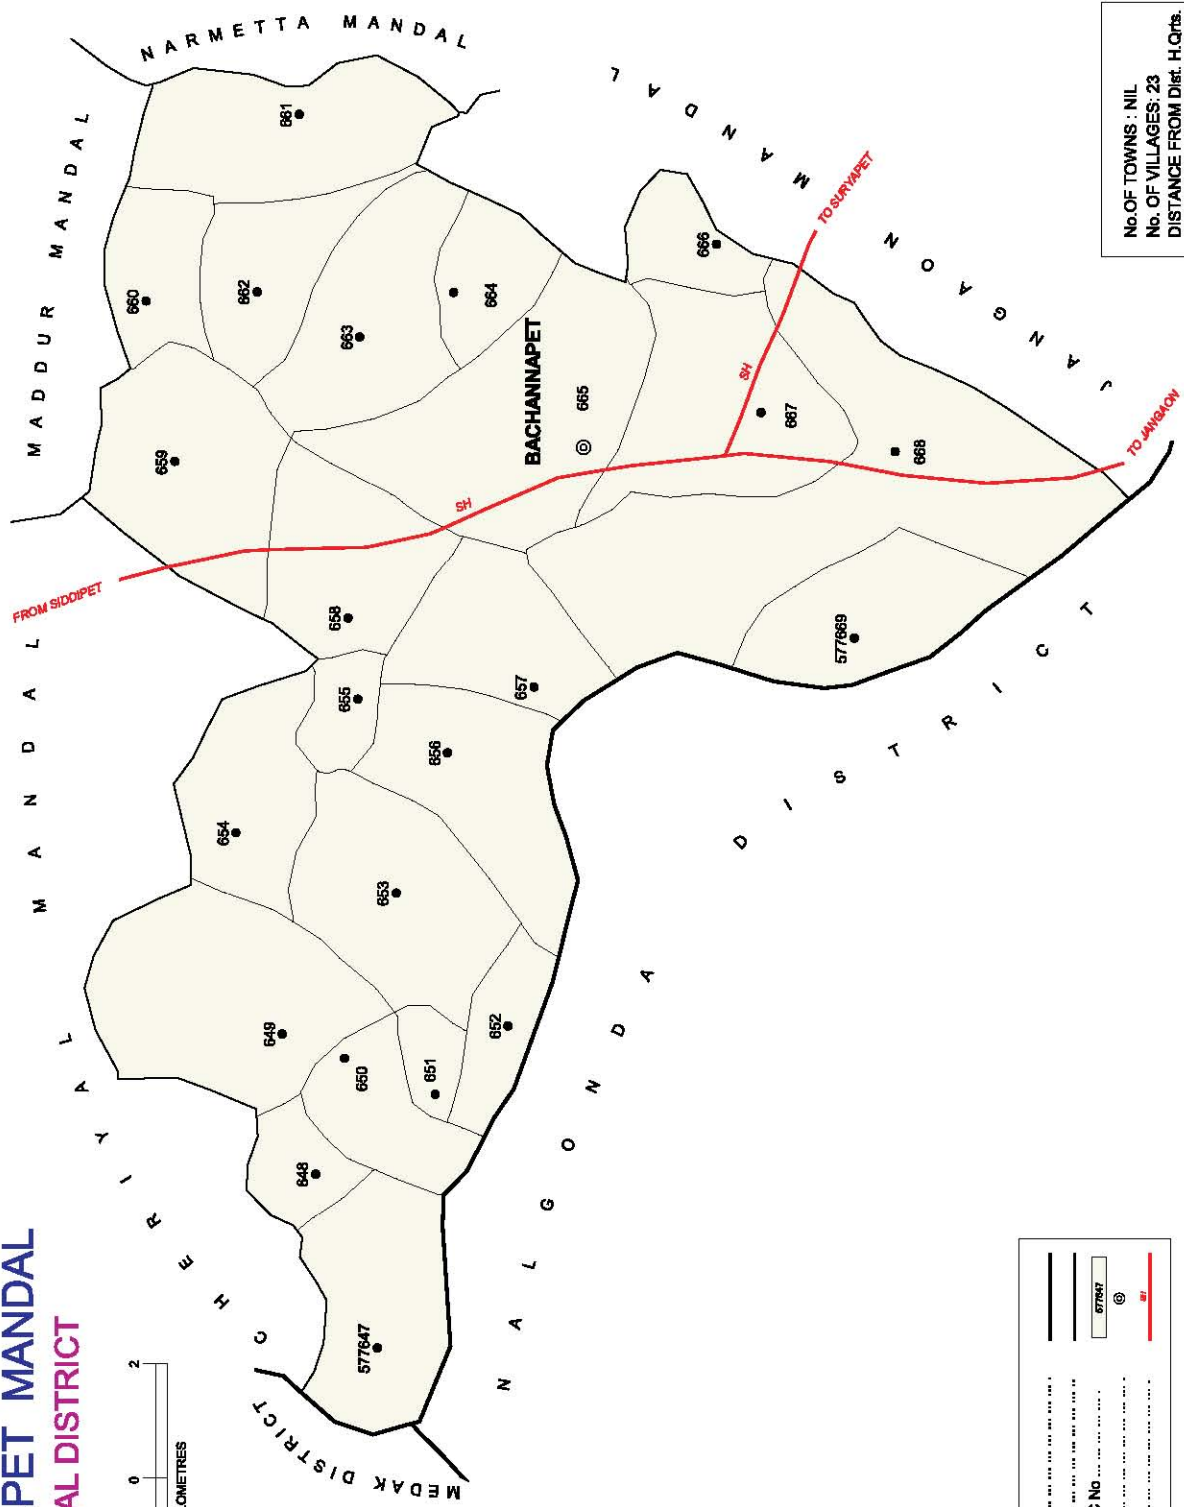

INDIA
ANDHRA PRADESH
BACHANNAPET MANDAL
WARANGAL DISTRICT

BOUNDARY, DISTRICT	---
BOUNDARY, MANDAL	---
BOUNDARY, VILLAGE WITH L C No	---
HEADQUARTERS, MANDAL	⊙
STATE HIGHWAY	SH

Nb.OF TOWNS : NIL
No. OF VILLAGES: 23
DISTANCE FROM Dist. H.Qrts.
TO MANDAL : 70 Krrs.