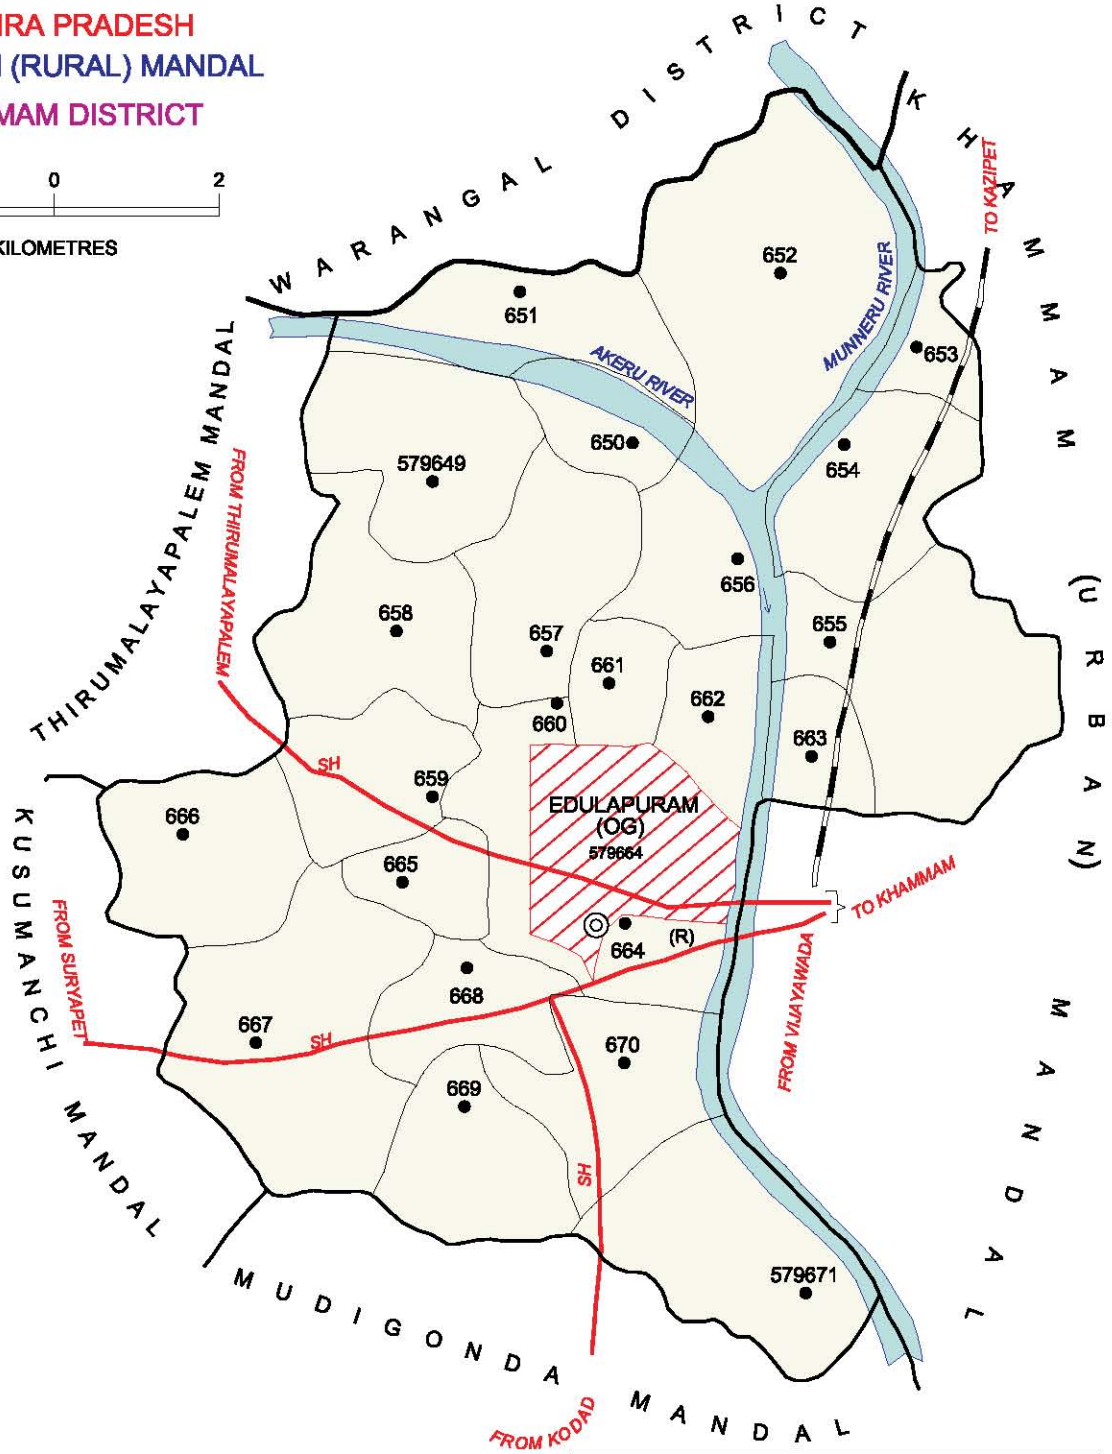

INDIA
ANDHRA PRADESH
KHAMMAM (RURAL) MANDAL
KHAMMAM DISTRICT

No. OF TOWNS : NIL
No. OF VILLAGES : 23
DISTANCE FROM Dist. H.Qrts.
TO MANDAL H.Qr.: 0 kms.

Note: Edulapuram (664) village is partly OG
to Khammam (M)

BOUNDARY, DISTRICT	—————
BOUNDARY, MANDAL	.....
BOUNDARY, VILLAGE WITH LC NO	579649
HEADQUARTERS, MANDAL	⊙
STATE HIGHWAY	SH
RAILWAYLINE, BROAD GAUGE	—————
RIVER / STREAM / TANK	~~~~~
CENSUS TOWN/OG WITH L.C.NO	579664