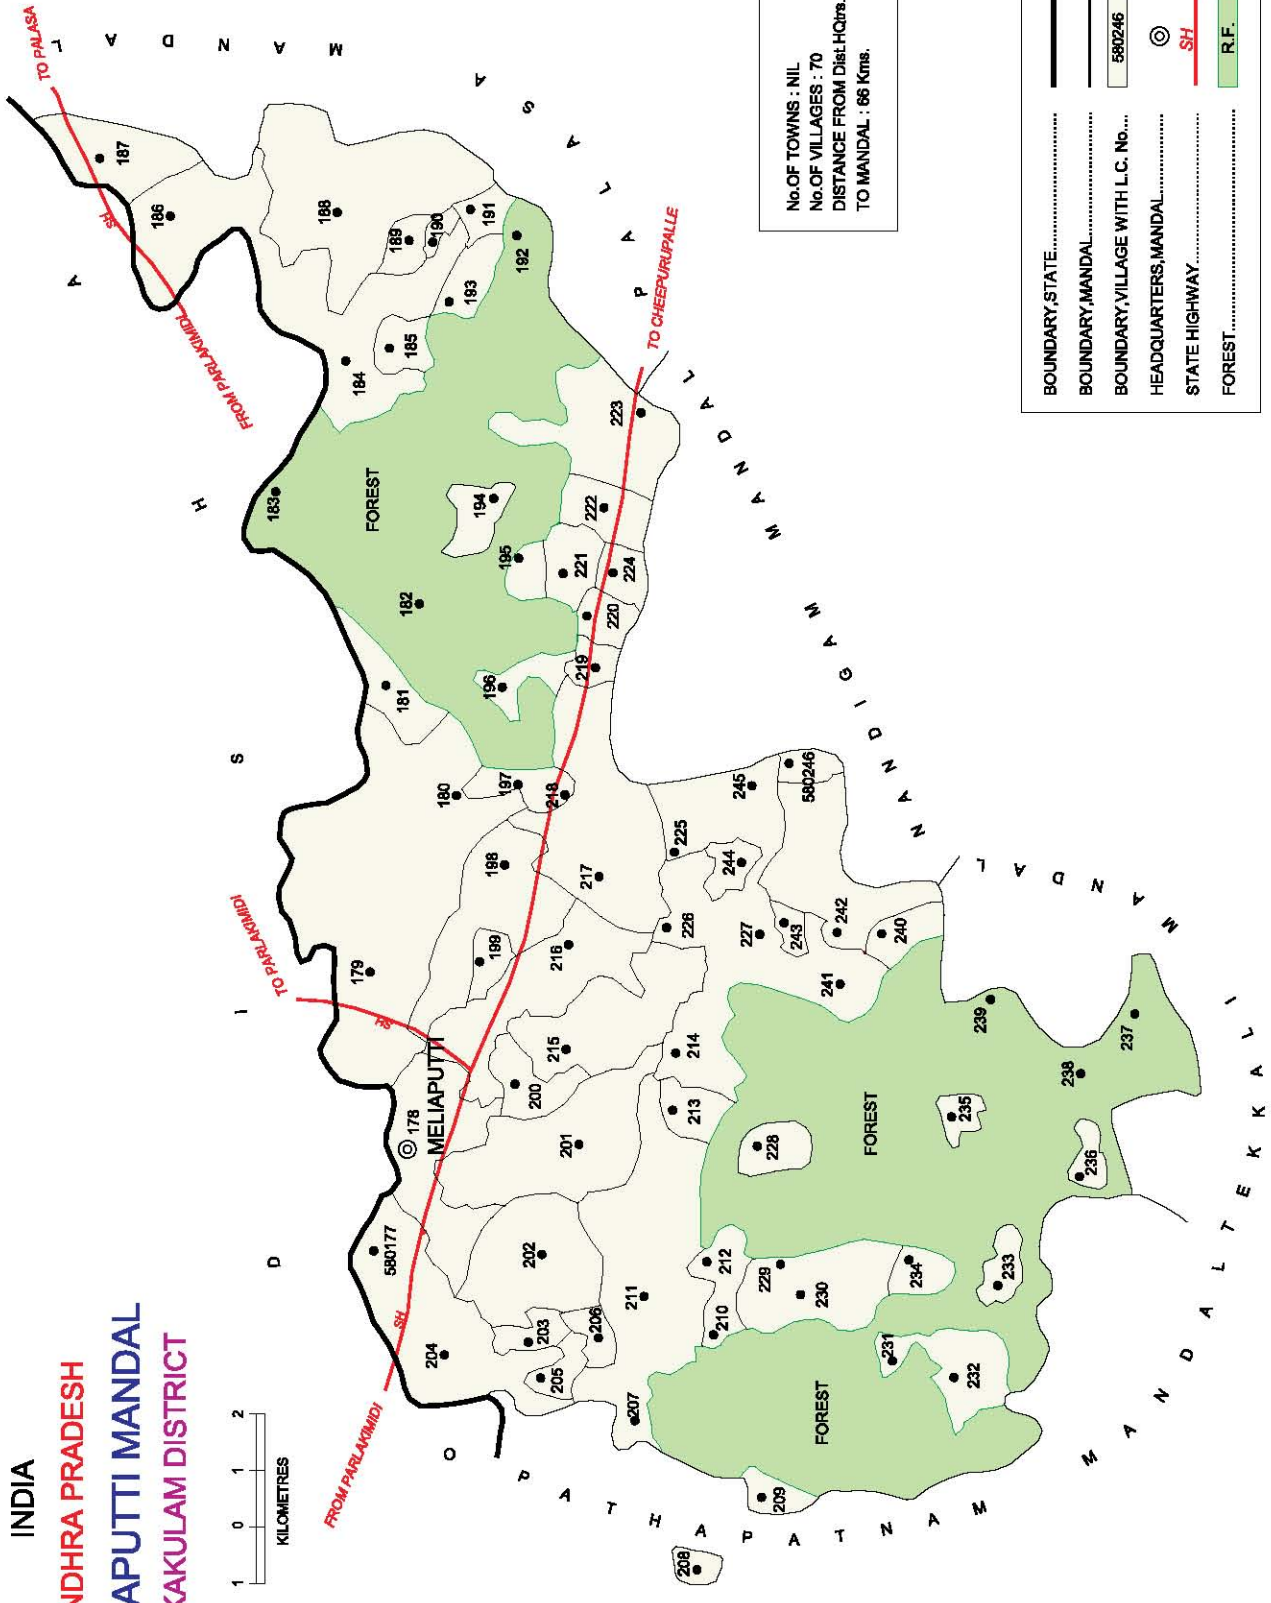

No. OF TOWNS : NIL
 No. OF VILLAGES : 70
 DISTANCE FROM Dist. H.Qtrs.
 TO MANDAL : 66 Kms.

- BOUNDARY, STATE.....
- BOUNDARY, MANDAL.....
- BOUNDARY, VILLAGE WITH L.C. No....
- HEADQUARTERS, MANDAL.....
- STATE HIGHWAY.....
- FOREST.....