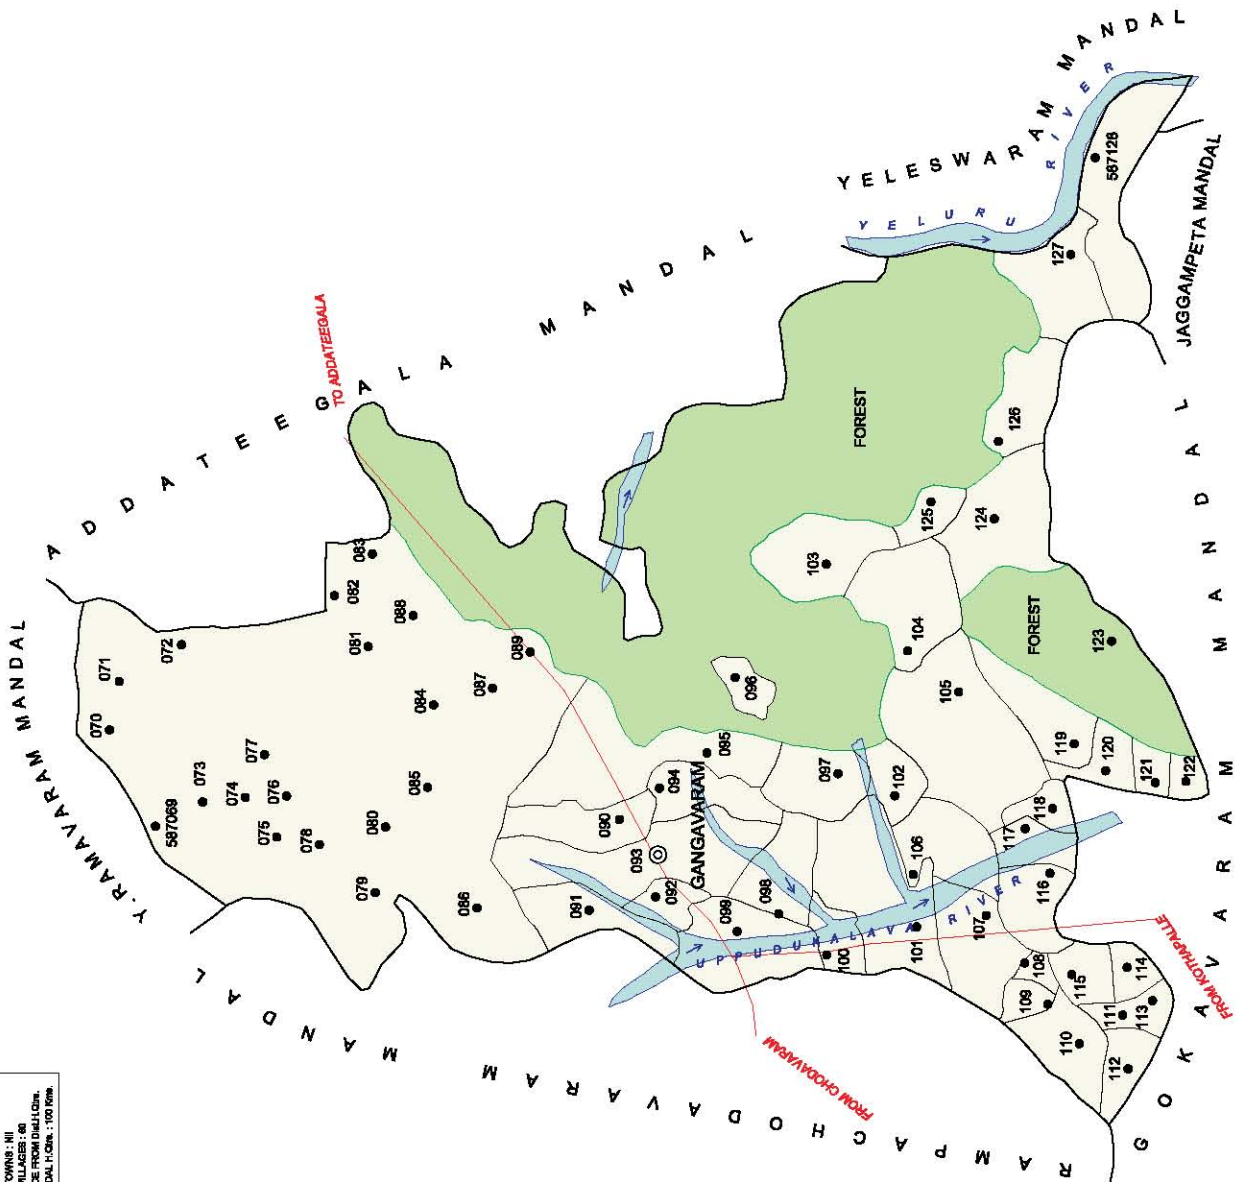

INDIA
ANDHRA PRADESH
GANGAVARAM MANDAL
EAST GODAVARI DISTRICT

No. of TOWNS : Nil
No. of VILLAGES : 61
No. of VILLAGES WITH LCNO : 61
TO MANDAL LCNO : 150 R/W

	BOUNDARY, MANDAL
	BOUNDARY, VILLAGE WITH LCNO
	HEAD QUARTERS, MANDAL
	OTHER IMPORTANT ROAD
	RIVER / STREAM / TANK
	FOREST