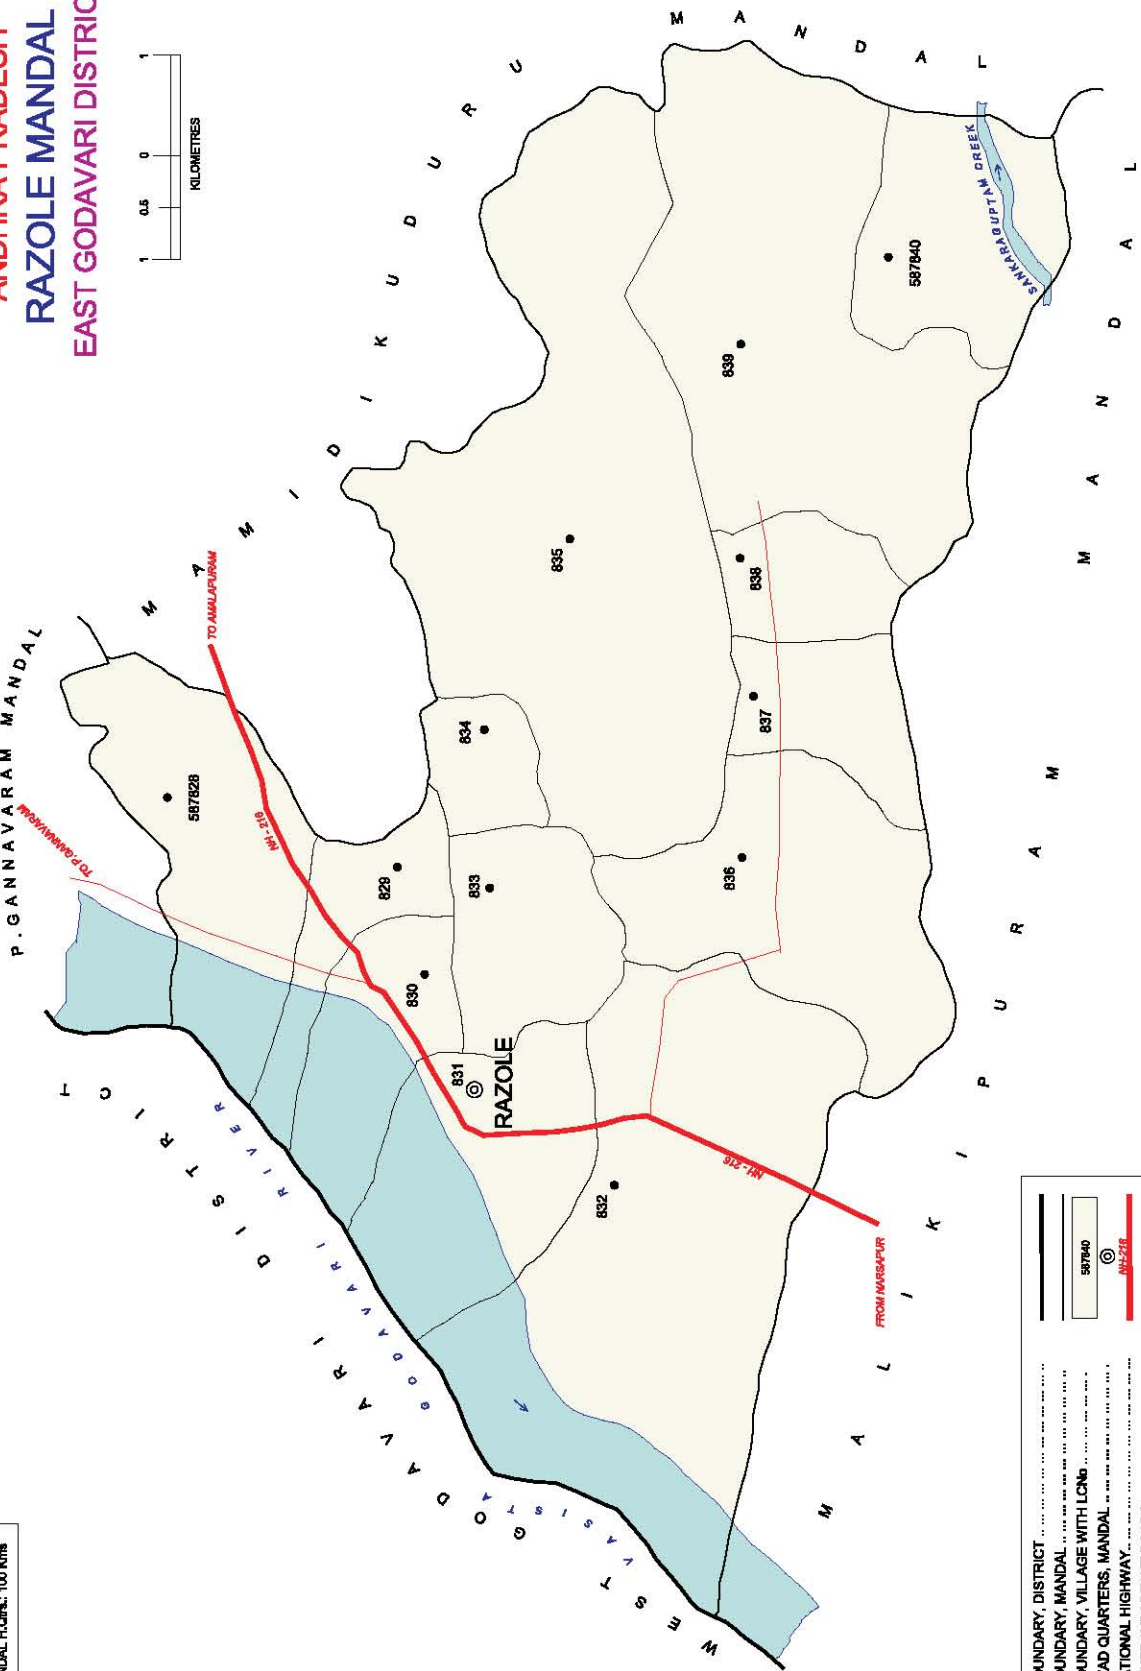

INDIA
ANDHRA PRADESH
RAZOLE MANDAL
EAST GODAVARI DISTRICT

No. OF TOWNS : Nil
No. OF VILLAGES : 13
DISTANCE FROM Dist.H. Qtrs.
TO MANDAL H.Qtrs.: 100 Kms

.....	BOUNDARY, DISTRICT
.....	BOUNDARY, MANDAL
.....	BOUNDARY, VILLAGE WITH LCNo.
.....	HEAD QUARTERS, MANDAL
.....	NATIONAL HIGHWAY
.....	OTHER IMPORTANT ROADS
.....	RIVER / STREAM / TANK