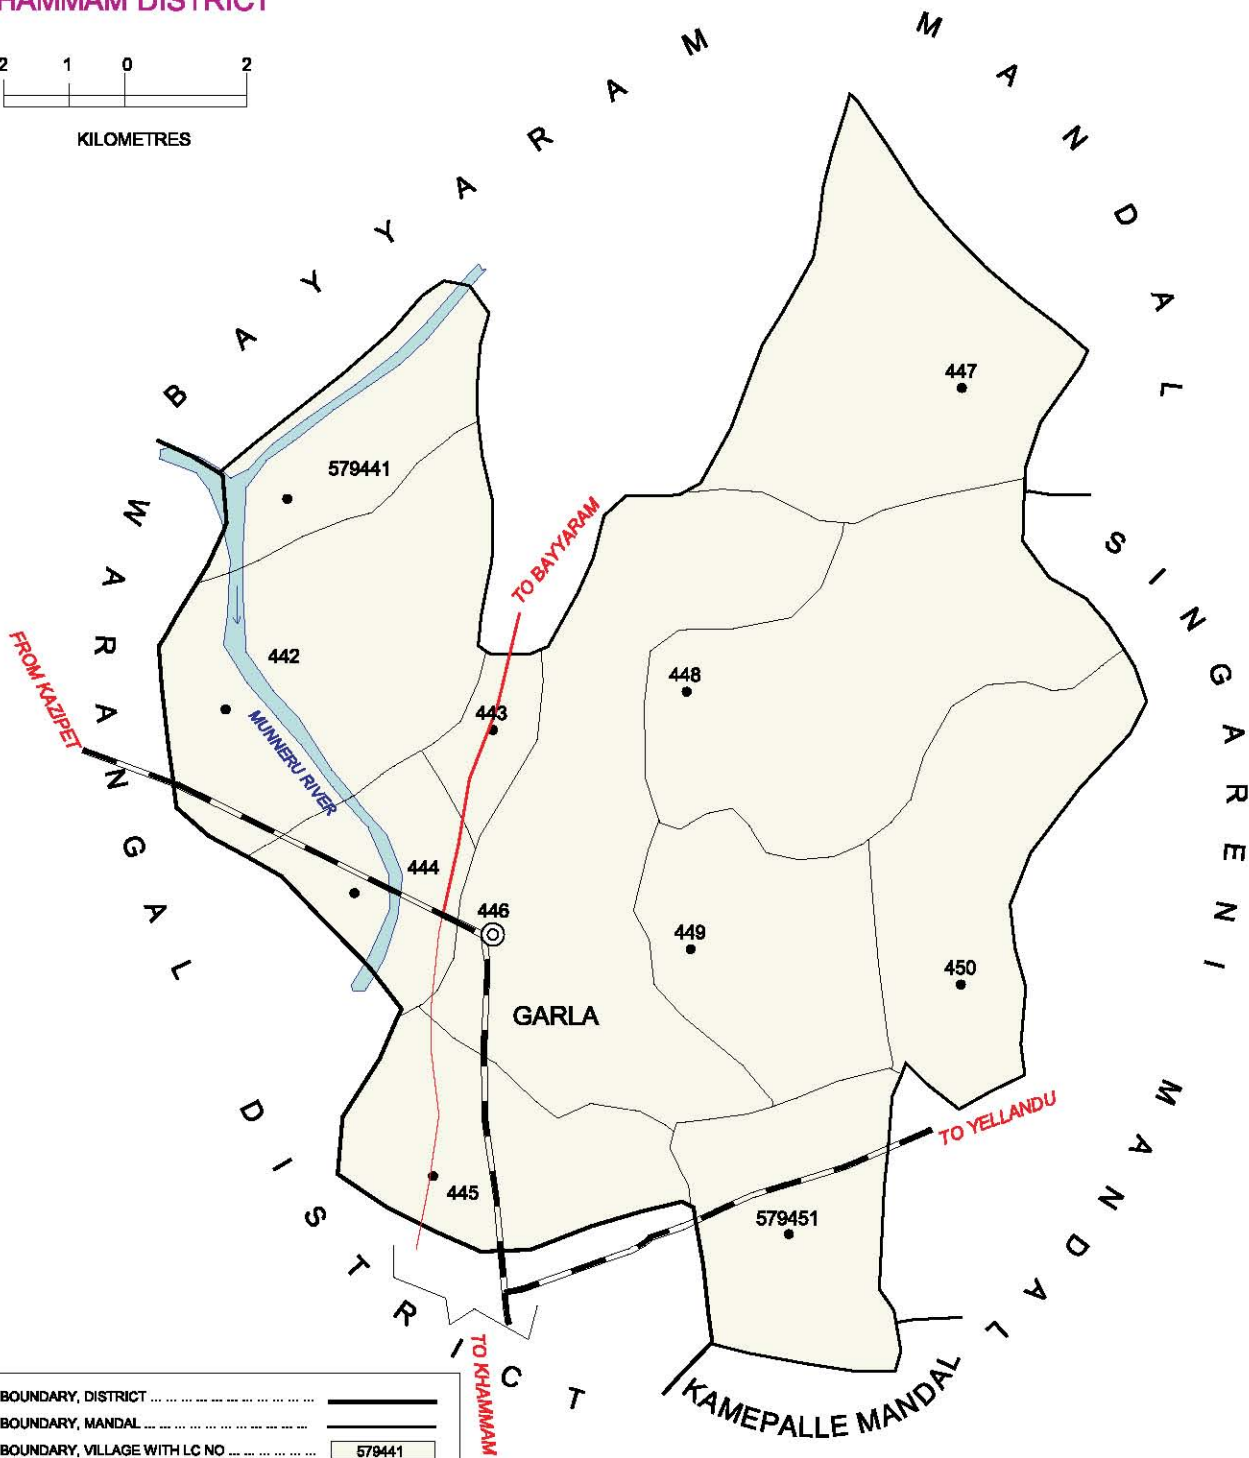

INDIA
ANDHRA PRADESH
GARLA MANDAL
KHAMMAM DISTRICT

BOUNDARY, DISTRICT	-----
BOUNDARY, MANDAL	-----
BOUNDARY, VILLAGE WITH LC NO	579441
HEADQUARTERS, MANDAL	⊙
OTHER IMPORTANT ROADS	---
RAILWAYLINE, BROAD GAUGE	—+—+—+—+—
RIVER / STREAM / TANK	~~~~~

No. OF TOWNS : NIL
No. OF VILLAGES : 11
DISTANCE FROM DIST H.Qrts.
TO MANDAL H.Qrts. : 35 kms.