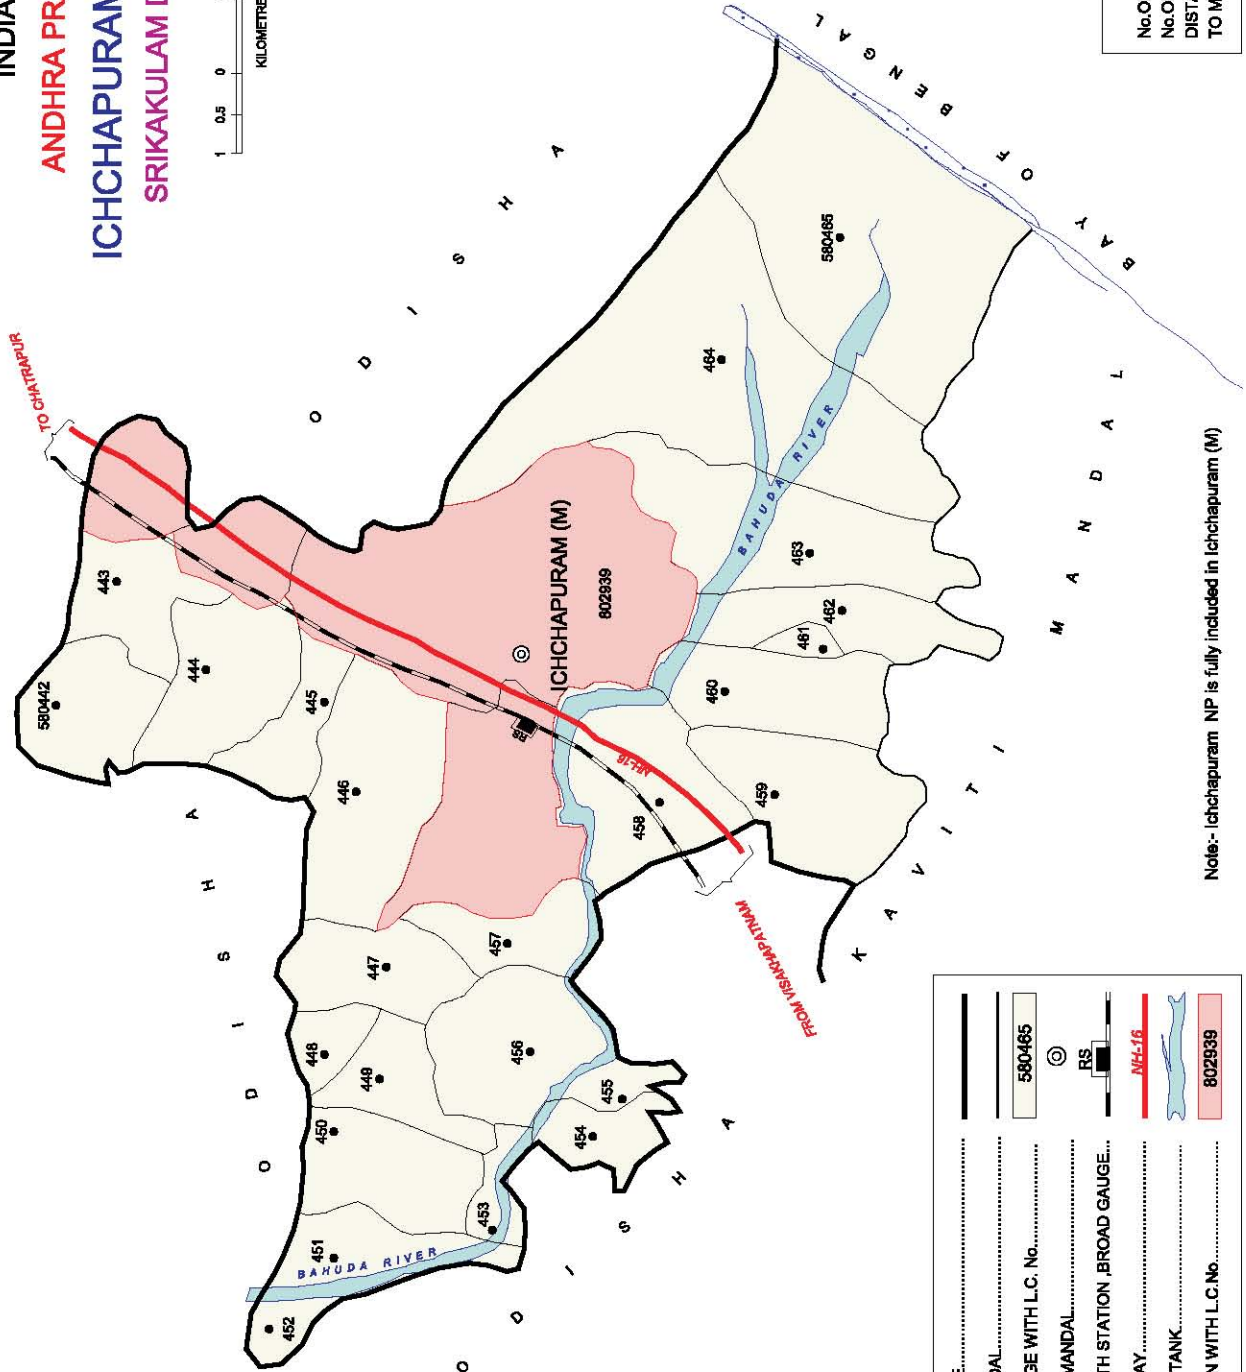

INDIA

ANDHRA PRADESH

ICHCHAPURAM MANDAL

SRIKAKULAM DISTRICT

No. OF TOWNS : 1
No. OF VILLAGES : 24
DISTANCE FROM Dist.H. Qtrs.
TO MANDAL : 134 Kms.

Note:- Ichchapuram NP is fully included in Ichchapuram (M)

—————	BOUNDARY, STATE.....
—————	BOUNDARY, MANDAL.....
—————	BOUNDARY, VILLAGE WITH L.C. No.....
⊙	HEADQUARTERS, MANDAL.....
RS	RAILWAY LINE WITH STATION, BROAD GAUGE.....
NH-16	NATIONAL HIGHWAY.....
~~	RIVER / STREAM / TANK.....
802939	STATUTORY TOWN WITH L.C.No.....