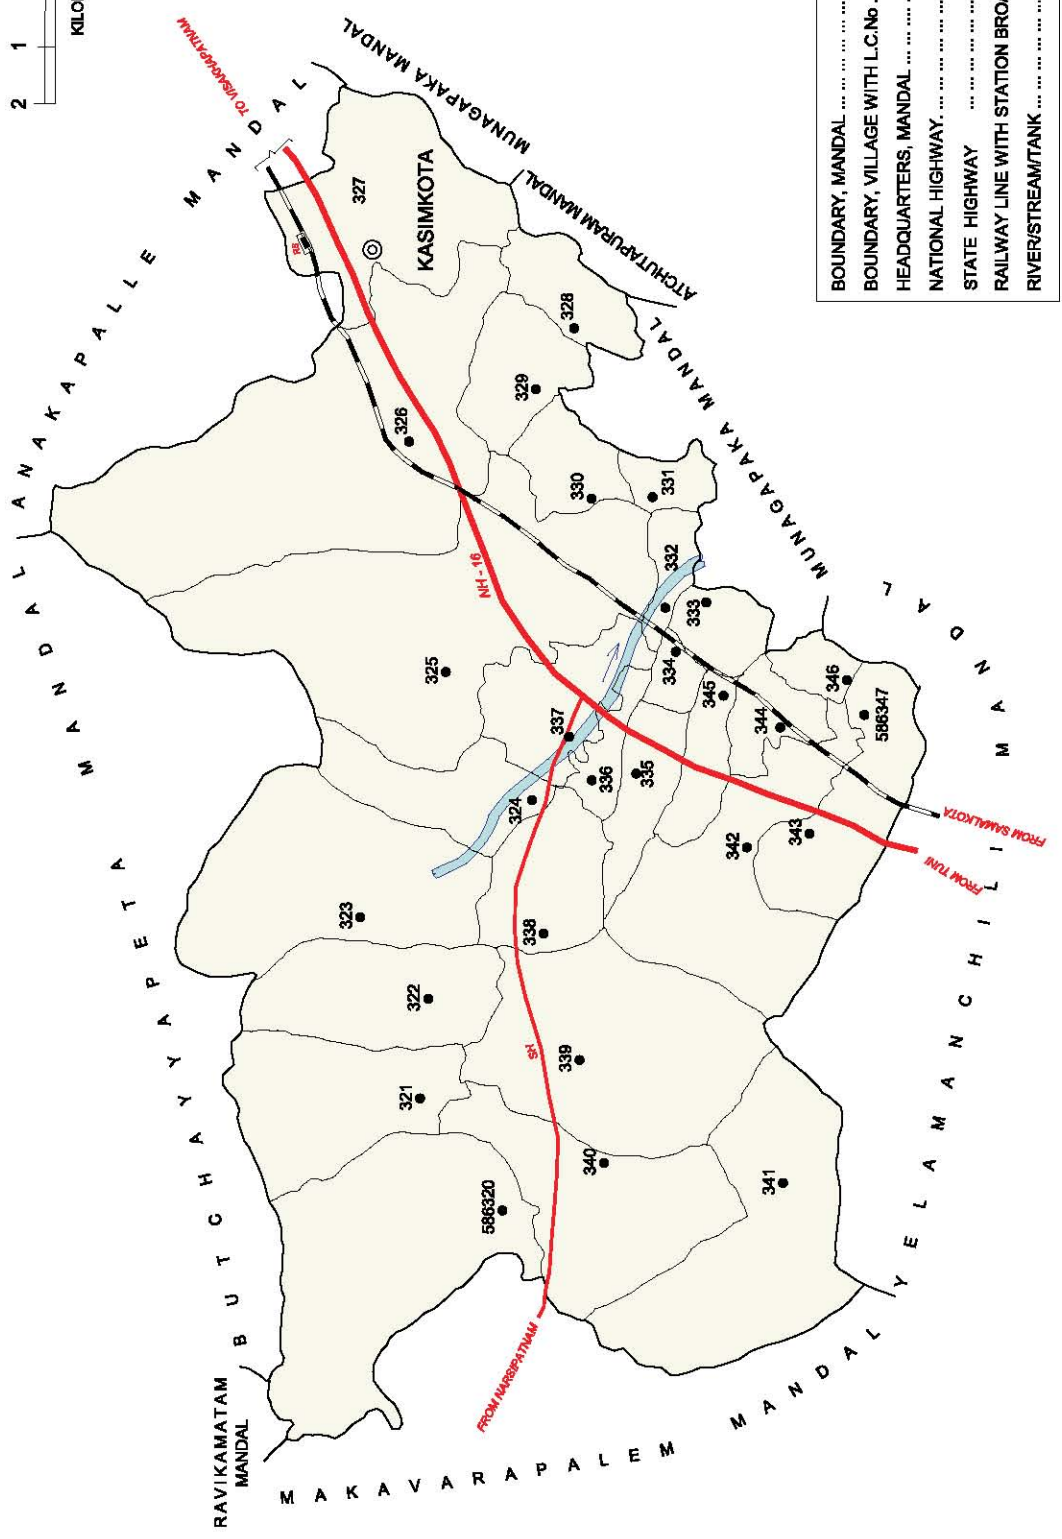

INDIA
ANDHRA PRADESH
KASIMKOTA MANDAL
VISAKHAPATNAM DISTRICT

No. OF TOWNS : NIL
No. OF VILLAGES : 28
DISTANCE FROM Dist. H.Qtrs.
TO MANDAL H.Qtrs. : 55 Kms.

	BOUNDARY, MANDAL
	586347
	BOUNDARY, VILLAGE WITH L.C.No
	HEADQUARTERS, MANDAL
	NH-16
	SH
	RS
	RAILWAY LINE WITH STATION BROAD GAUGE
	RIVER/STREAM/TANK