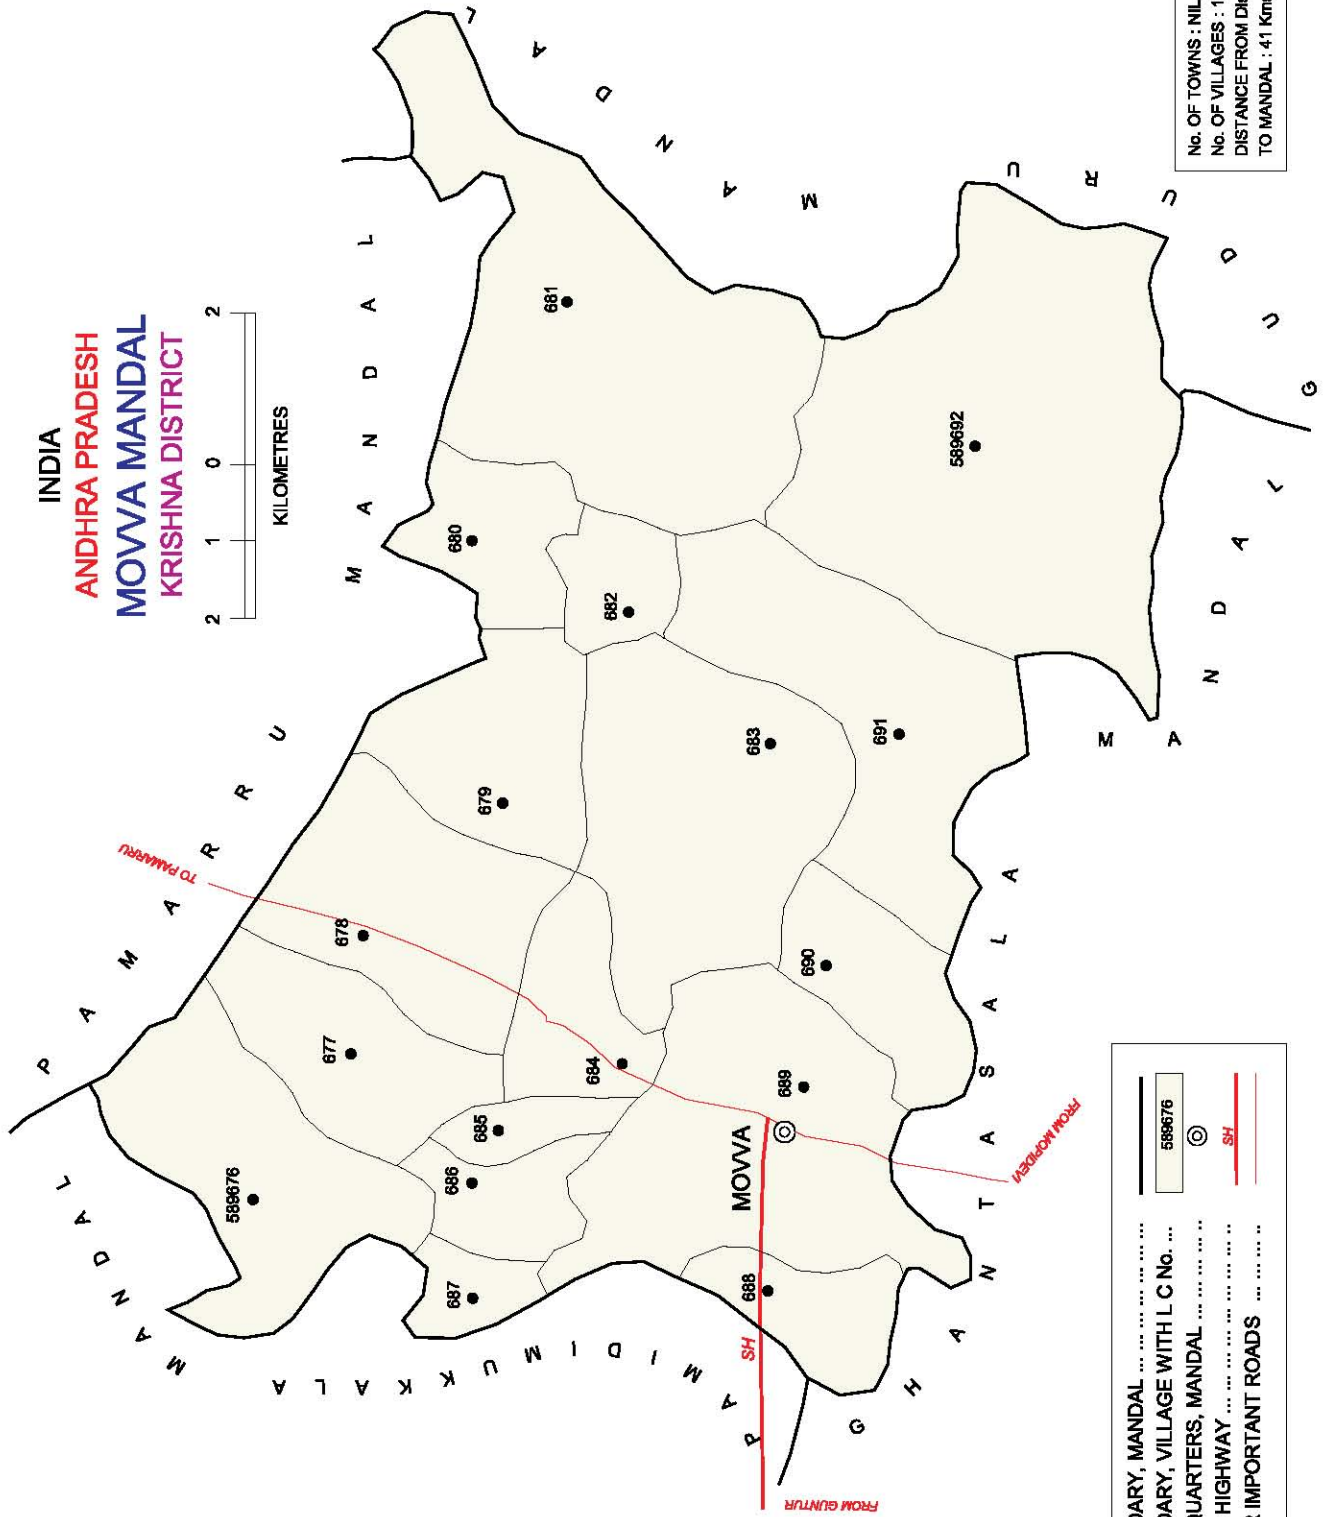

INDIA
ANDHRA PRADESH
MOVVA MANDAL
KRISHNA DISTRICT

BOUNDARY, MANDAL .....
BOUNDARY, VILLAGE WITH L C No. ....
HEADQUARTERS, MANDAL .....
STATE HIGHWAY .....
OTHER IMPORTANT ROADS .....

No. OF TOWNS : NIL
No. OF VILLAGES : 17
DISTANCE FROM Dist. H. Qtrs.
TO MANDAL : 41 Kms.