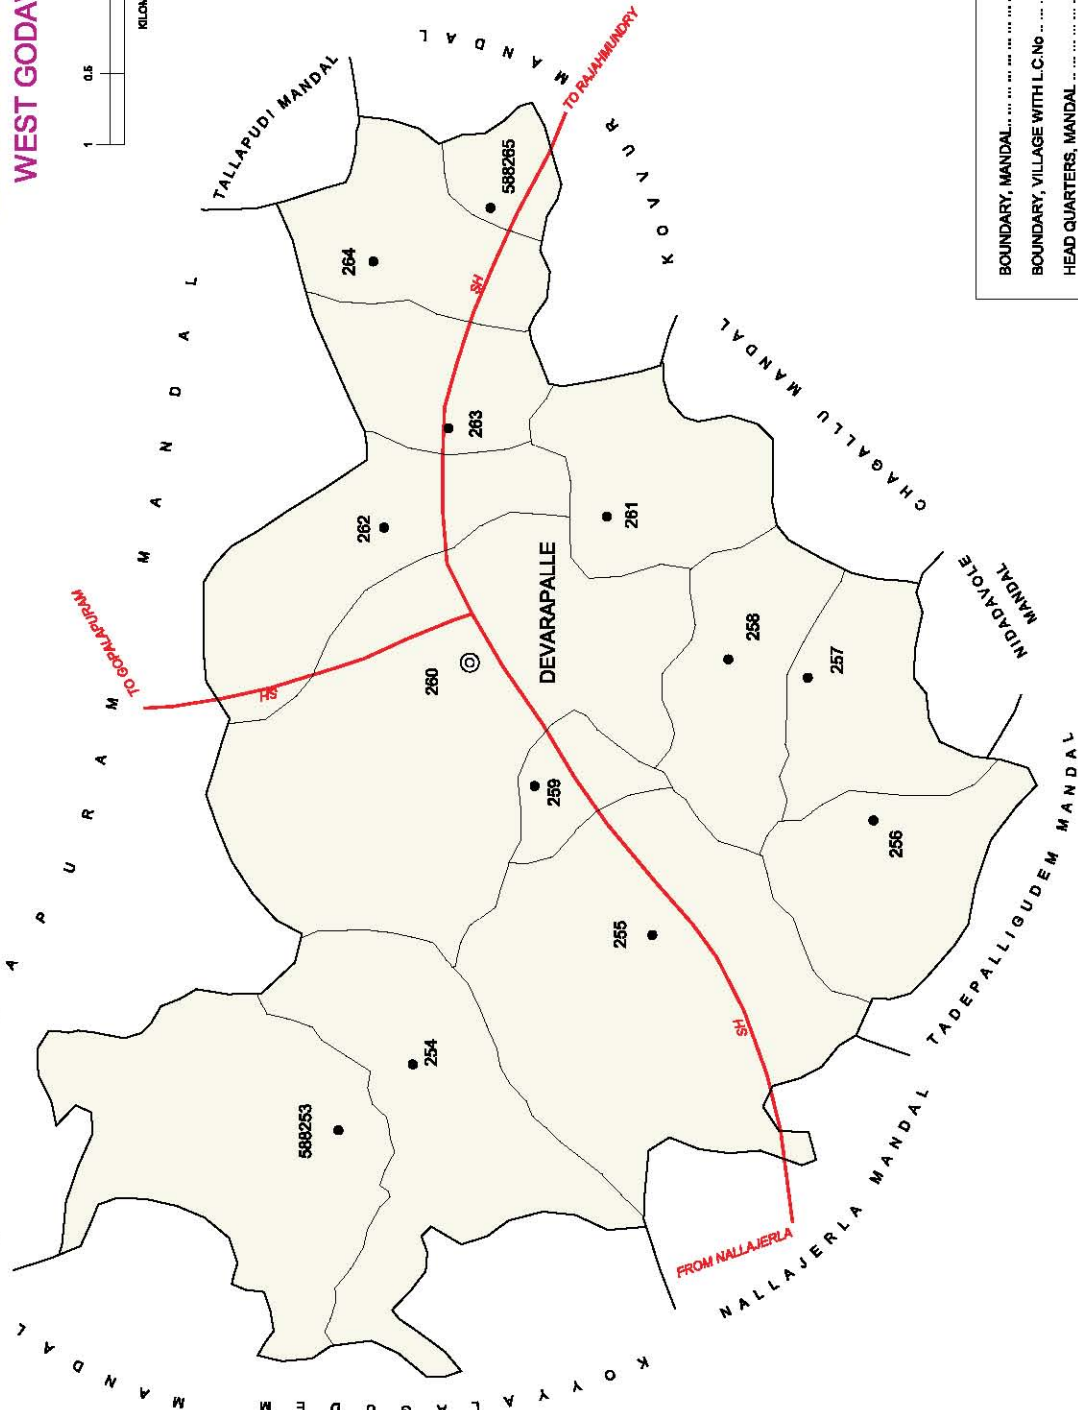

NO. OF TOWNS : NIL  
 NO. OF VILLAGES : 13  
 DISTANCE FROM Dist. H. Qtrs.  
 TO MANDAL : 66 Kms.

BOUNDARY, MANDAL .....  
 BOUNDARY, VILLAGE WITH L.C.No .....  
 HEAD QUARTERS, MANDAL .....  
 STATE HIGHWAY .....