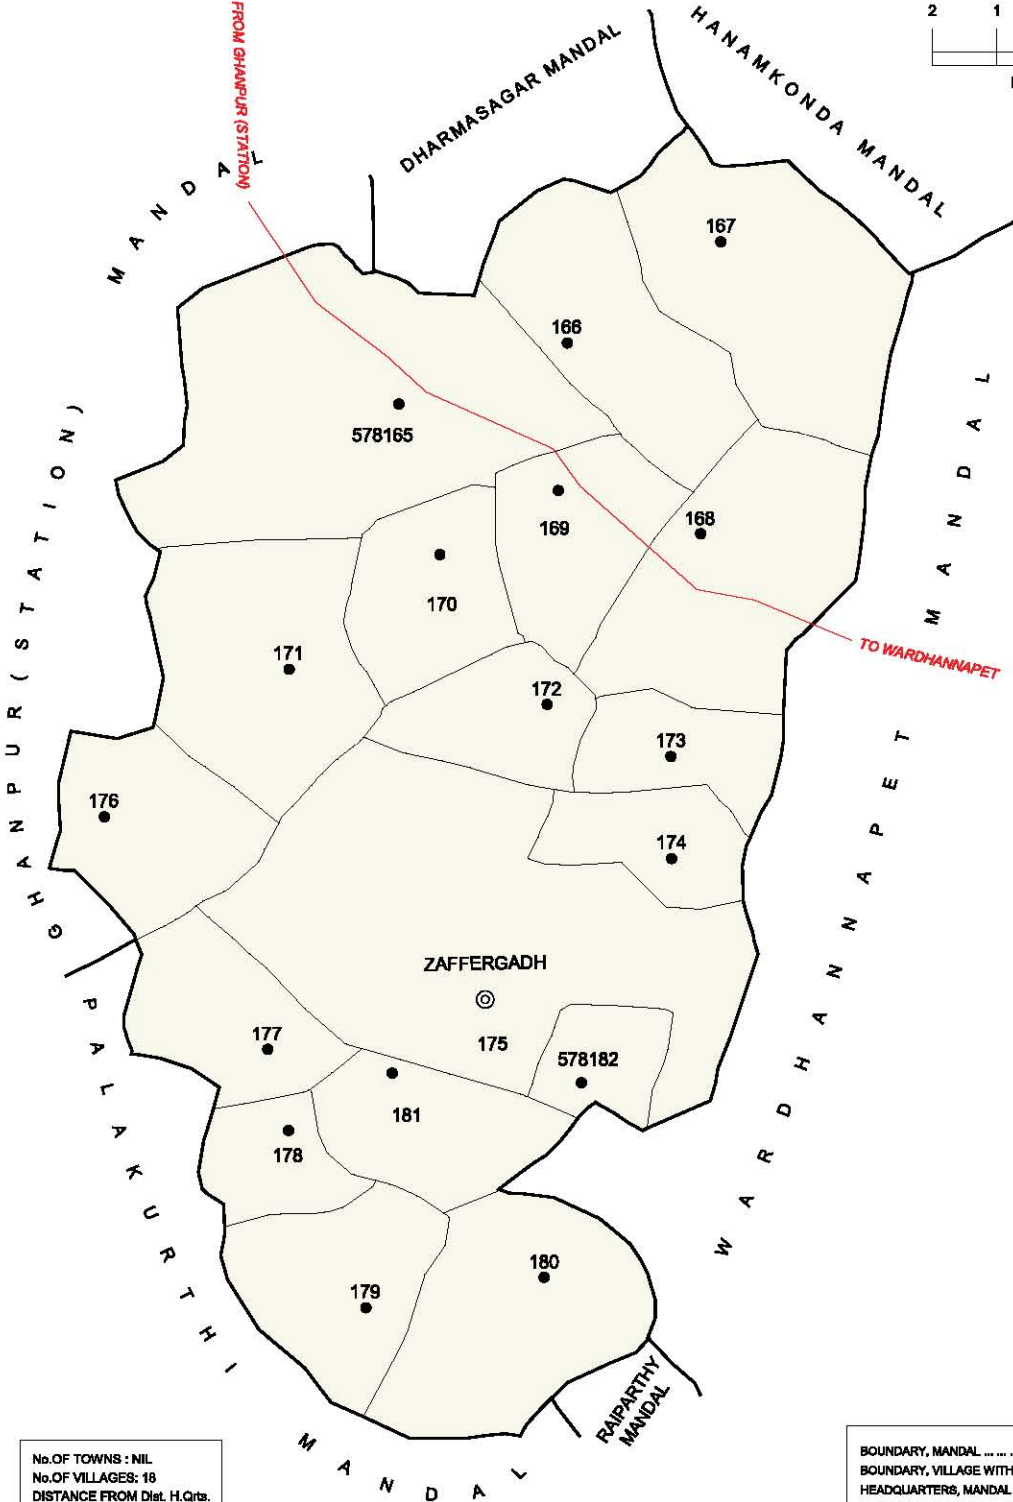

INDIA
ANDHRA PRADESH
ZAFFERGADH MANDAL
WARANGAL DISTRICT

No. OF TOWNS : NIL
No. OF VILLAGES: 18
DISTANCE FROM Dist. H.Qrts.
TO MANDAL : 37 Kms.

BOUNDARY, MANDAL	—————
BOUNDARY, VILLAGE WITH LC NO	—————
HEADQUARTERS, MANDAL	⊙
OTHER IMPORTANT ROADS	—————