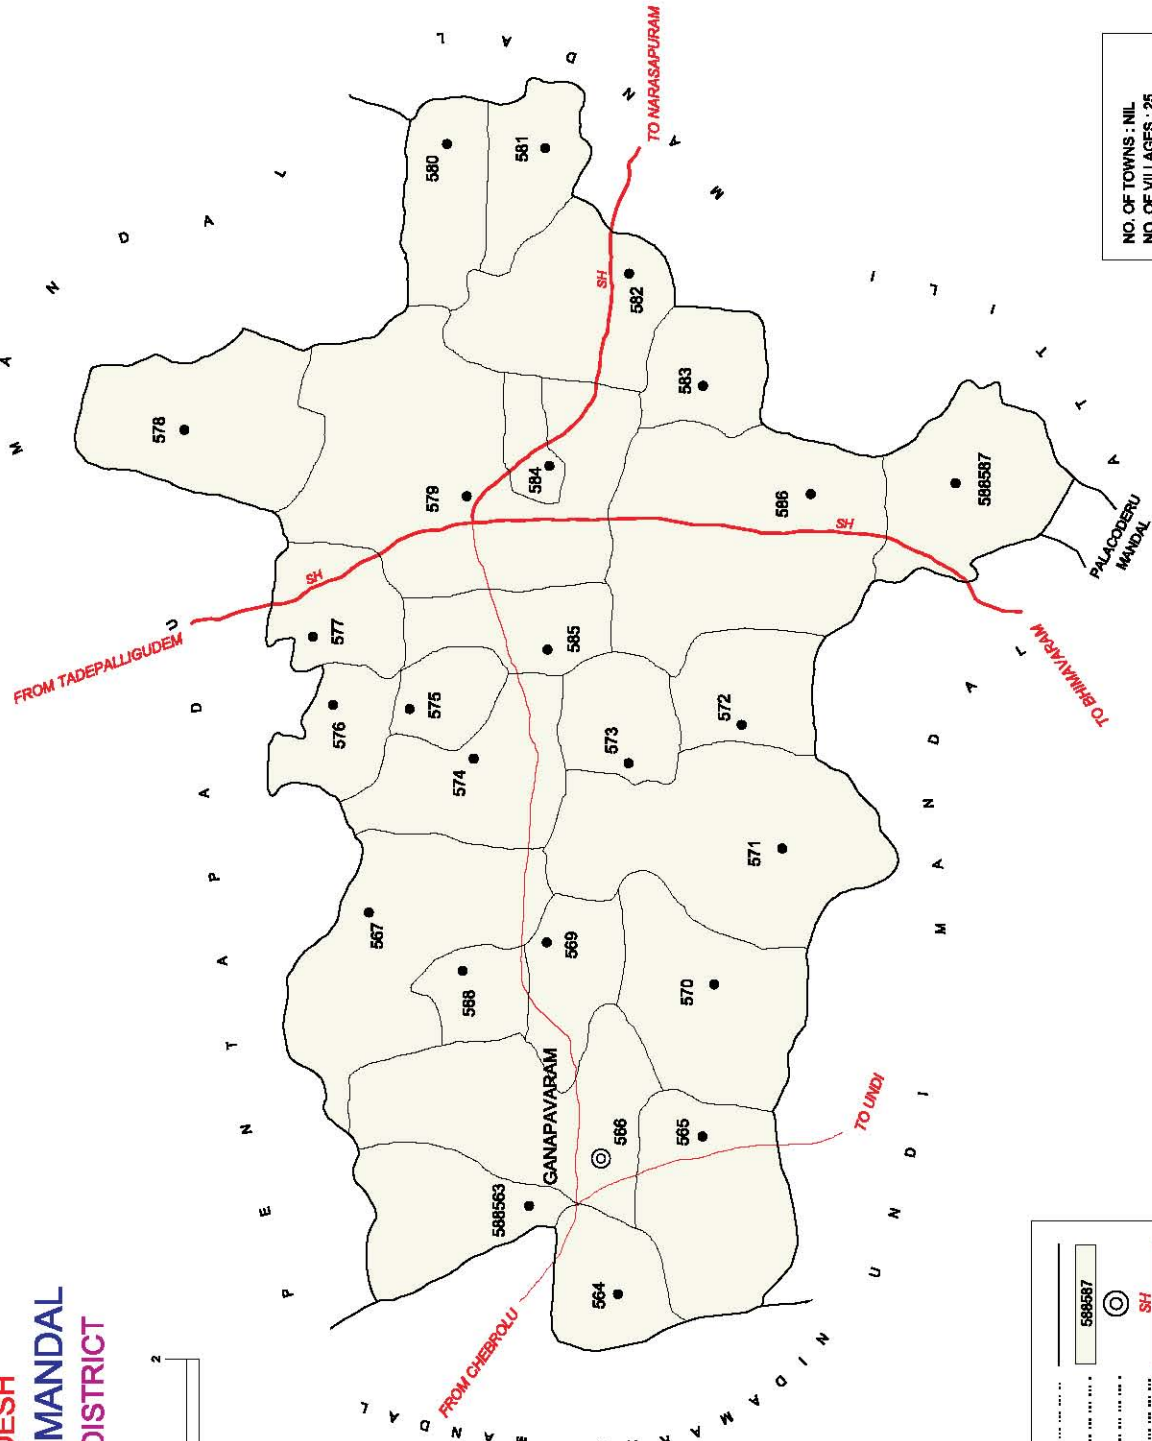

NO. OF TOWNS : NIL  
 NO. OF VILLAGES : 14  
 DISTANCE FROM Dist.H.Qrts.  
 TO MANDAL : 54 Kms.

INDIA  
 ANDHRA PRADESH  
**GANAPAVARAM MANDAL**  
 WEST GODAVARI DISTRICT

NO. OF TOWNS : NIL  
 NO. OF VILLAGES : 25  
 DISTANCE FROM Dist. H.Q. To:  
 TO MANDAL : 60