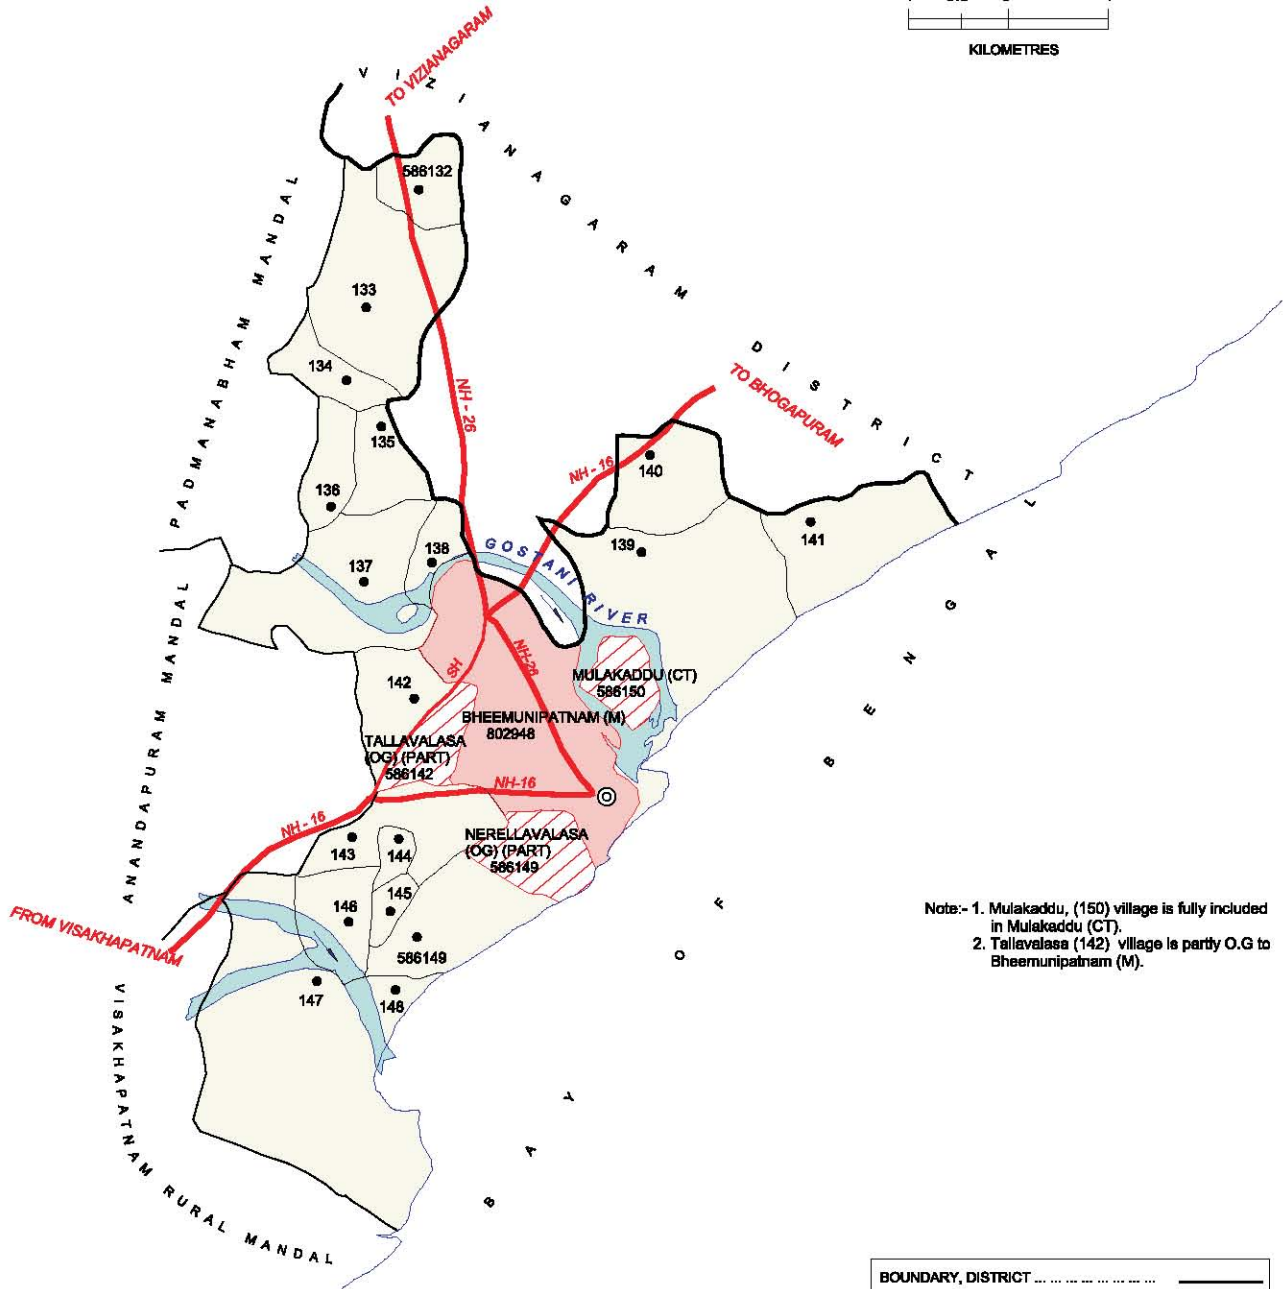

INDIA
ANDHRA PRADESH
BHEEMUNIPATNAM MANDAL
VISAKHAPATNAM DISTRICT

Note:- 1. Mulakaddu, (150) village is fully included in Mulakaddu (CT).
2. Tallevalasa (142) village is partly O.G to Bheemunipatnam (M).

No. OF TOWNS : 2
No. OF VILLAGES : 18
DISTANCE FROM Dist. H.Qtrs.
TO MANDAL H.Qtrs : 42 Kms

BOUNDARY, DISTRICT	—————
BOUNDARY, MANDAL	—————
BOUNDARY, VILLAGE WITH L.C.No	586132
HEADQUARTERS, MANDAL	⊙
NATIONAL HIGHWAY	NH-16
STATE HIGHWAY	SH
RIVER/STREAM/TANK	
STATUTORY TOWN WITH L.C.No	802948
CENSUS TOWN/OG WITH L.C.No	586150