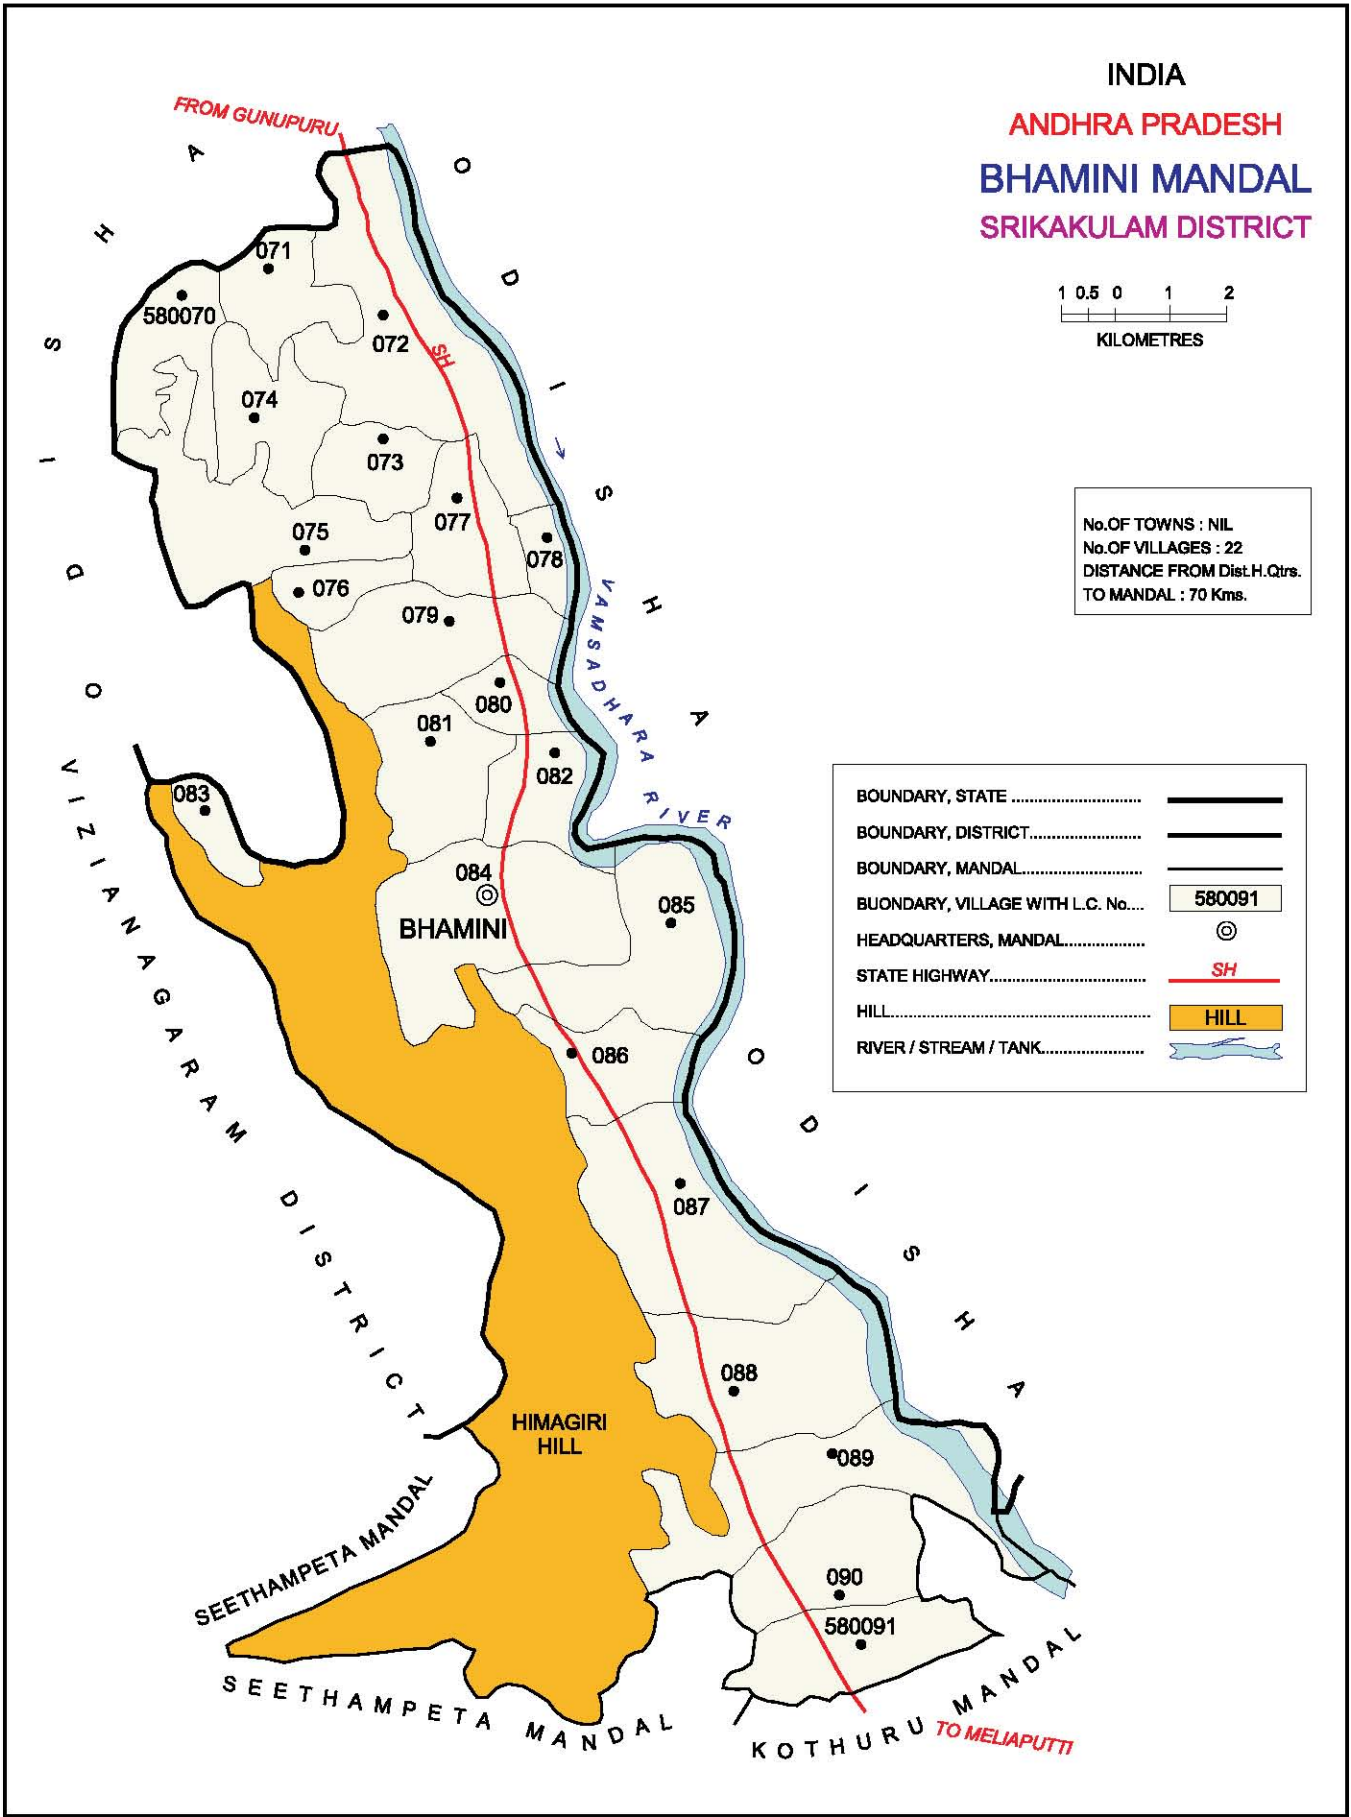

INDIA

ANDHRA PRADESH

BHAMINI MANDAL

SRIKAKULAM DISTRICT

No.OF TOWNS : NIL
No.OF VILLAGES : 22
DISTANCE FROM Dist.H.Qtrs.
TO MANDAL : 70 Kms.

BOUNDARY, STATE	
BOUNDARY, DISTRICT.....	
BOUNDARY, MANDAL.....	
BOUNDARY, VILLAGE WITH L.C. No....	
HEADQUARTERS, MANDAL.....	
STATE HIGHWAY.....	
HILL.....	
RIVER / STREAM / TANK.....