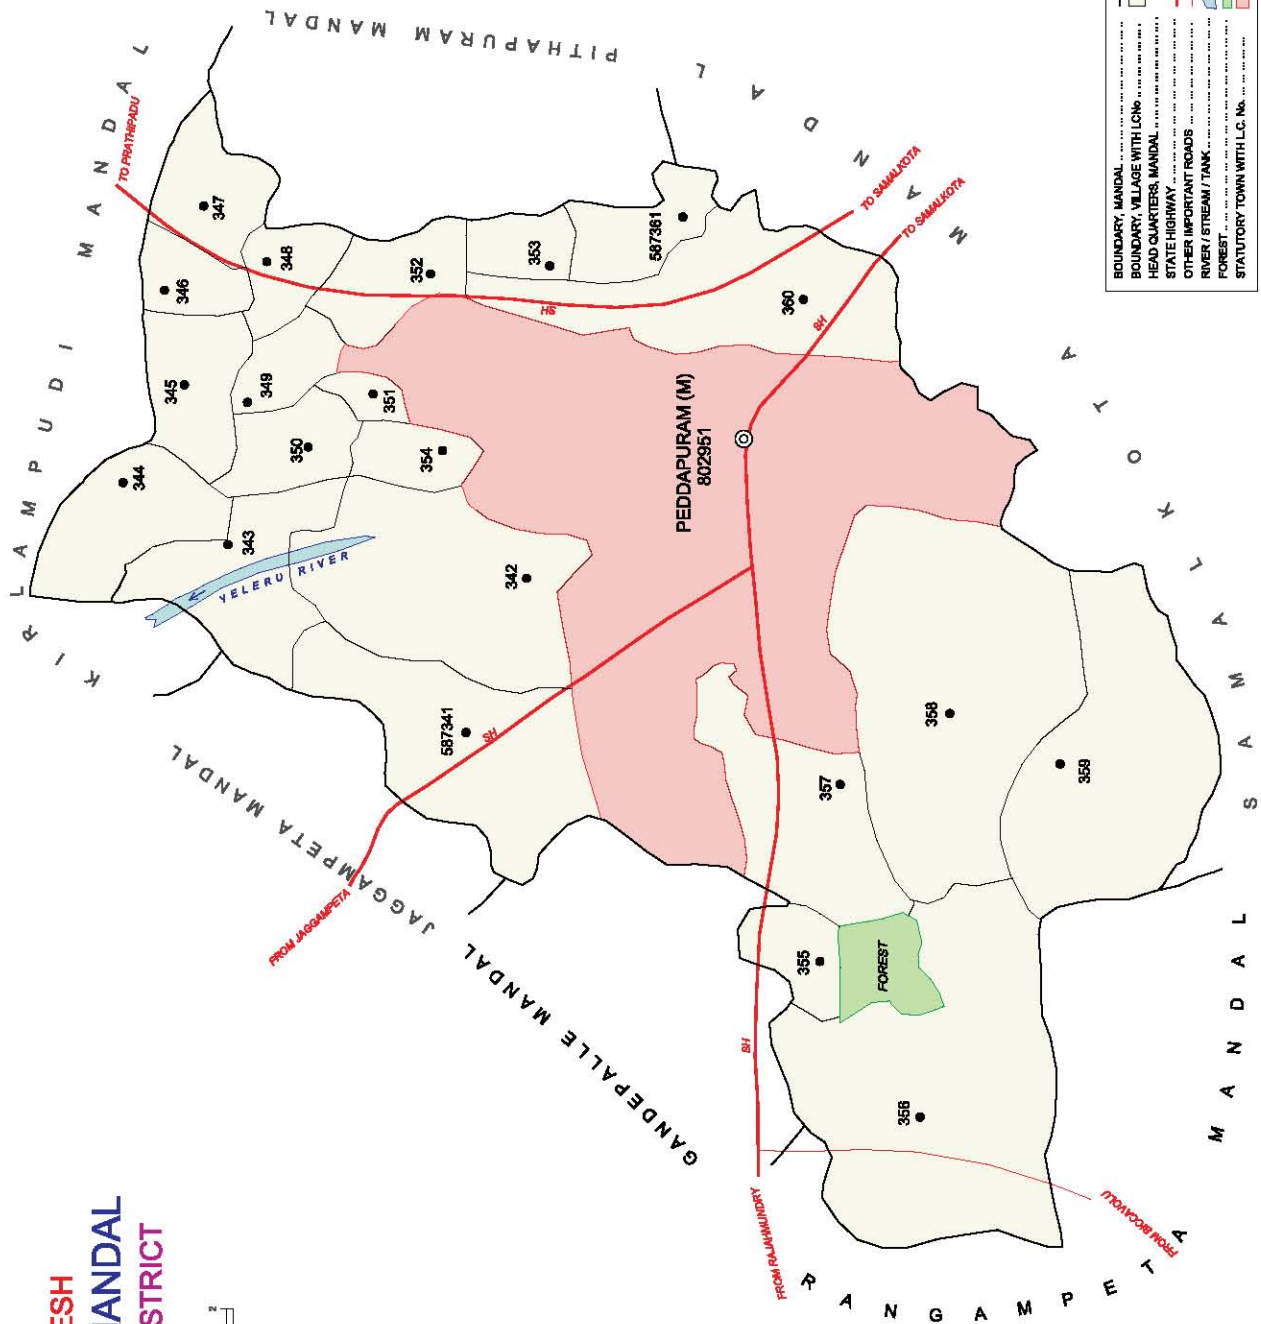

No. OF TOWNS : 1  
 No. OF VILLAGES : 21  
 DISTANCE FROM Dist.H. Qtrs.  
 TO MANDAL H. Qtrs. : 31 Kms.

BOUNDARY, MANDAL  
 BOUNDARY, VILLAGE WITH L.C.N.G.  
 HEAD QUARTERS, MANDAL  
 STATE HIGHWAY  
 OTHER IMPORTANT ROADS  
 RIVER / STREAM / TANK  
 FOREST  
 STATUTORY TOWN WITH L.C. No.