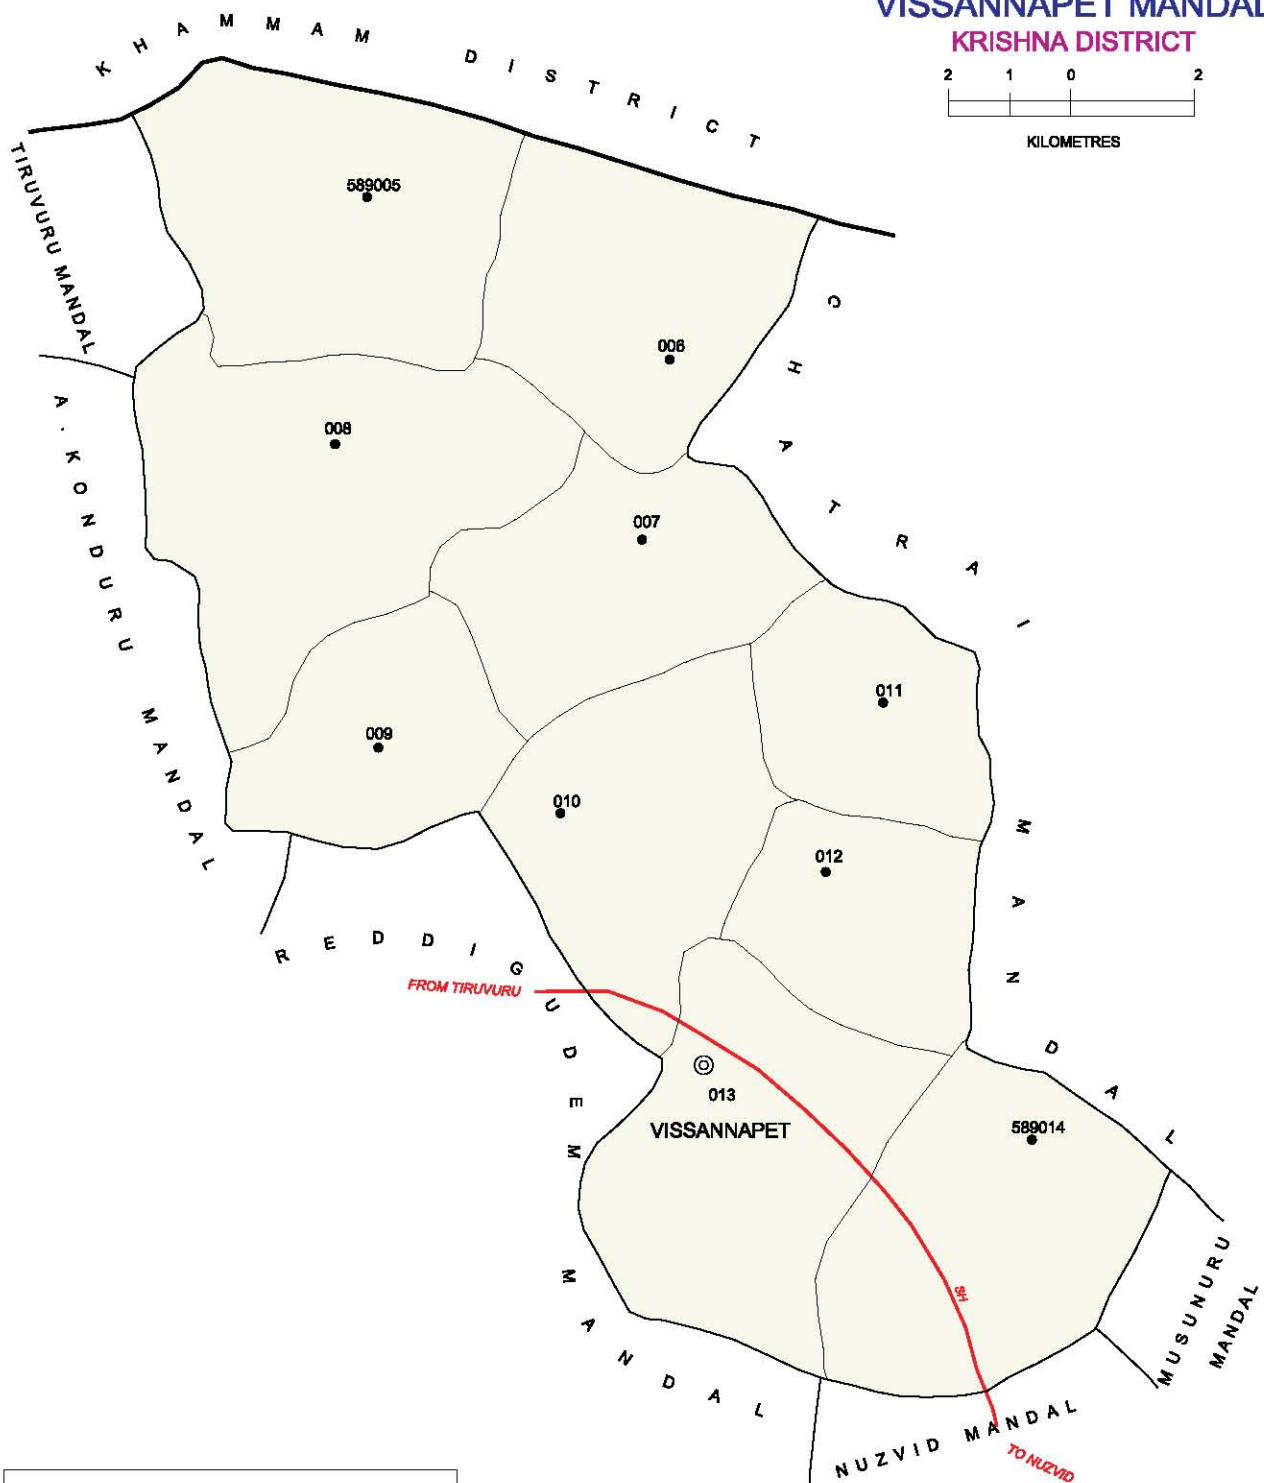

INDIA
ANDHRA PRADESH
VISSANNAPET MANDAL
KRISHNA DISTRICT

BOUNDARY, DISTRICT	—————
BOUNDARY, MANDAL	—————
BOUNDARY, VILLAGE WITH L C No.	589005
HEADQUARTERS, MANDAL	⊙
STATE HIGHWAY	SH

No. OF TOWNS : NIL
No. OF VILLAGES : 10
DISTANCE FROM Dist. H. Qrts.
TO MANDAL : 105 Kms.