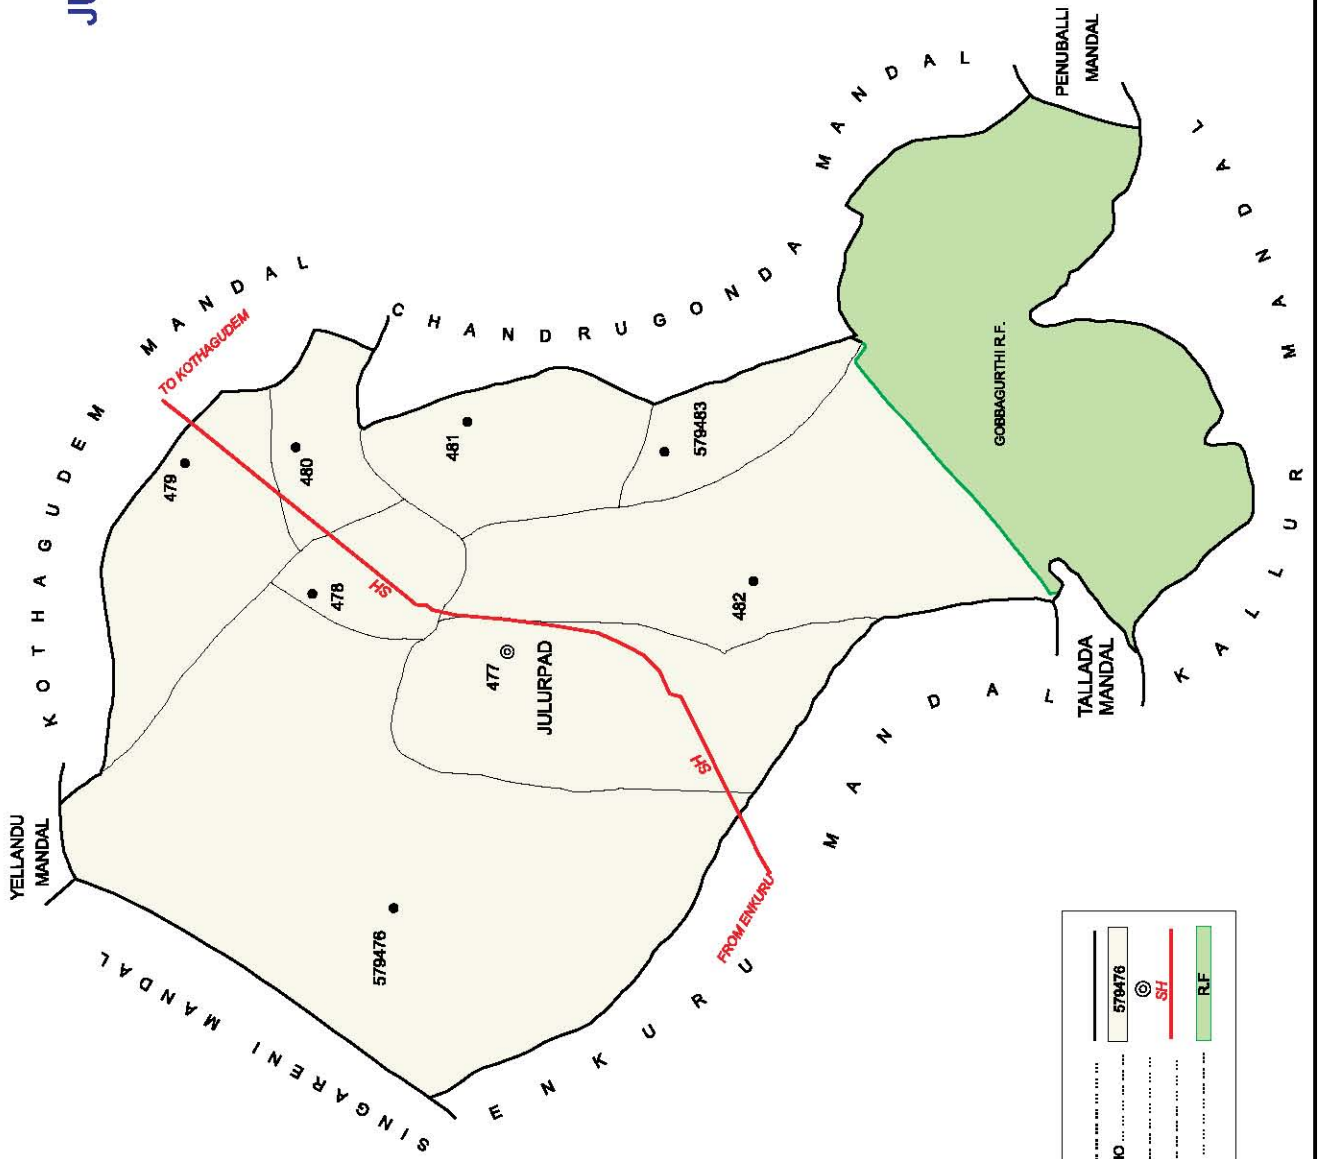

INDIA

ANDHRA PRADESH
JULURPAD MANDAL
KHAMMAM DISTRICT

No. OF TOWNS : NIL
No. OF VILLAGES : 8
DISTANCE FROM Dist. H. Qs.
TO MANDAL H. Qs. : 60 Kms.

BOUNDARY, MANDAL	.....
BOUNDARY, VILLAGE WITH LC NO	.....
HEADQUARTERS, MANDAL	.....
STATE HIGHWAY	.....
FOREST	.....

578476	.....
©	.....
SH	.....
RF	.....