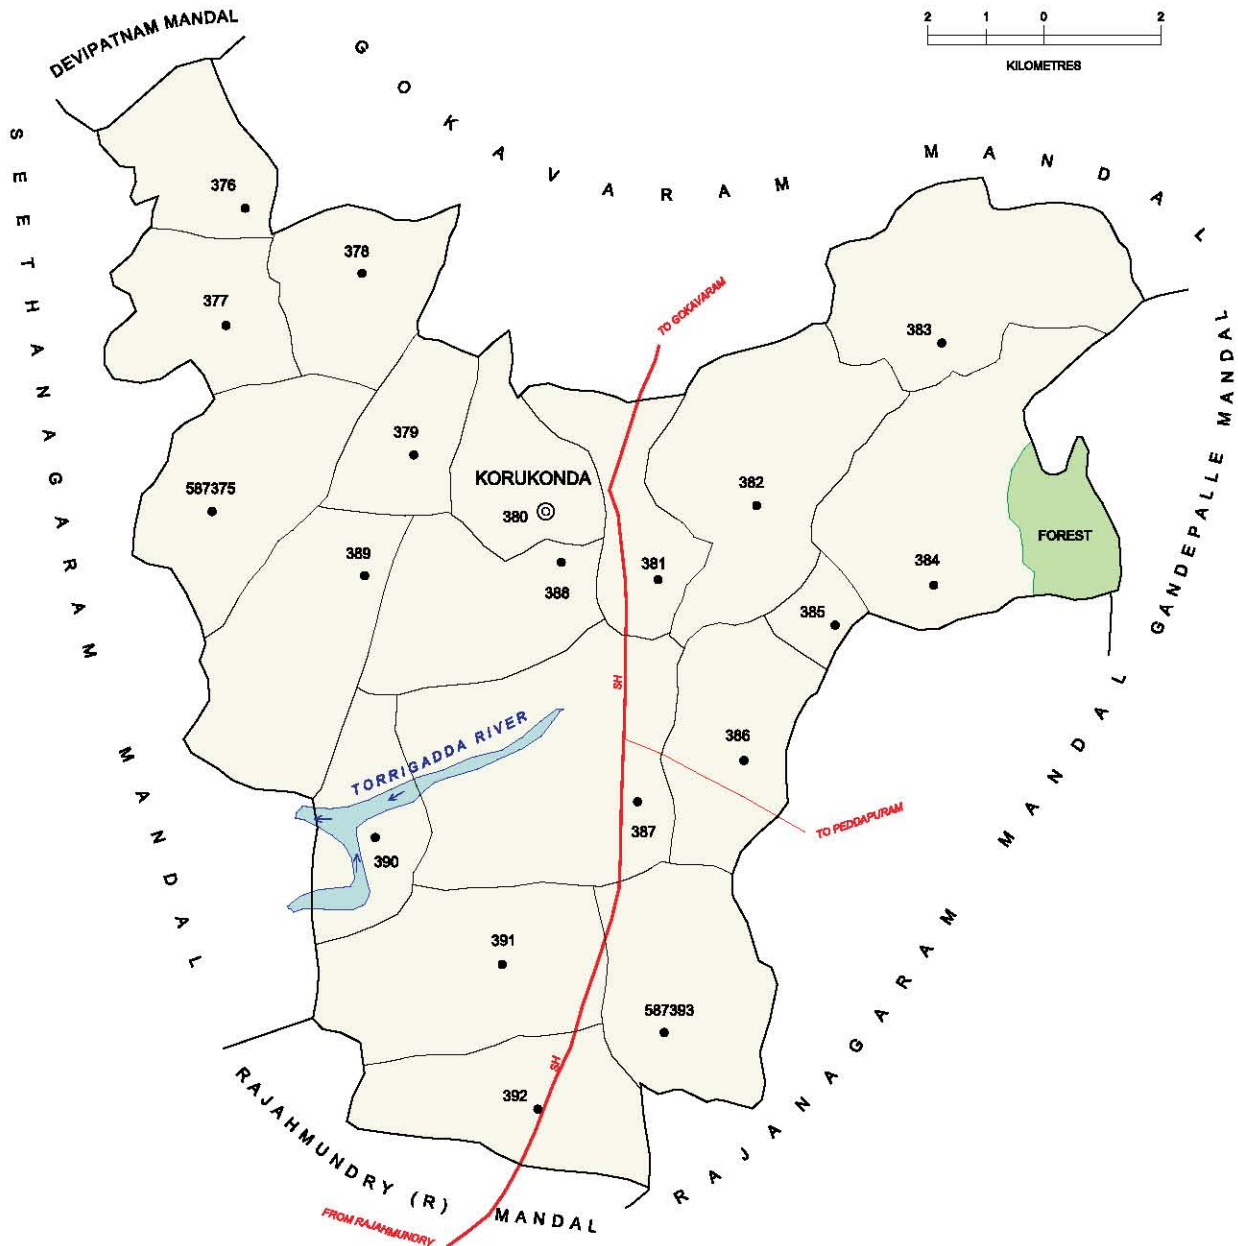

INDIA
ANDHRA PRADESH
KORUKONDA MANDAL
EAST GODAVARI DISTRICT

No. OF TOWNS : Nil
No. OF VILLAGES : 19
DISTANCE FROM Dist.H.Qtrs.
TO MANDAL H.Qtrs. : 69 Kms

BOUNDARY, MANDAL	
BOUNDARY, VILLAGE WITH LCNo	
HEAD QUARTERS, MANDAL	
STATE HIGHWAY	
OTHER IMPORTANT ROADS	
RIVER / STREAM / TANK	
FOREST