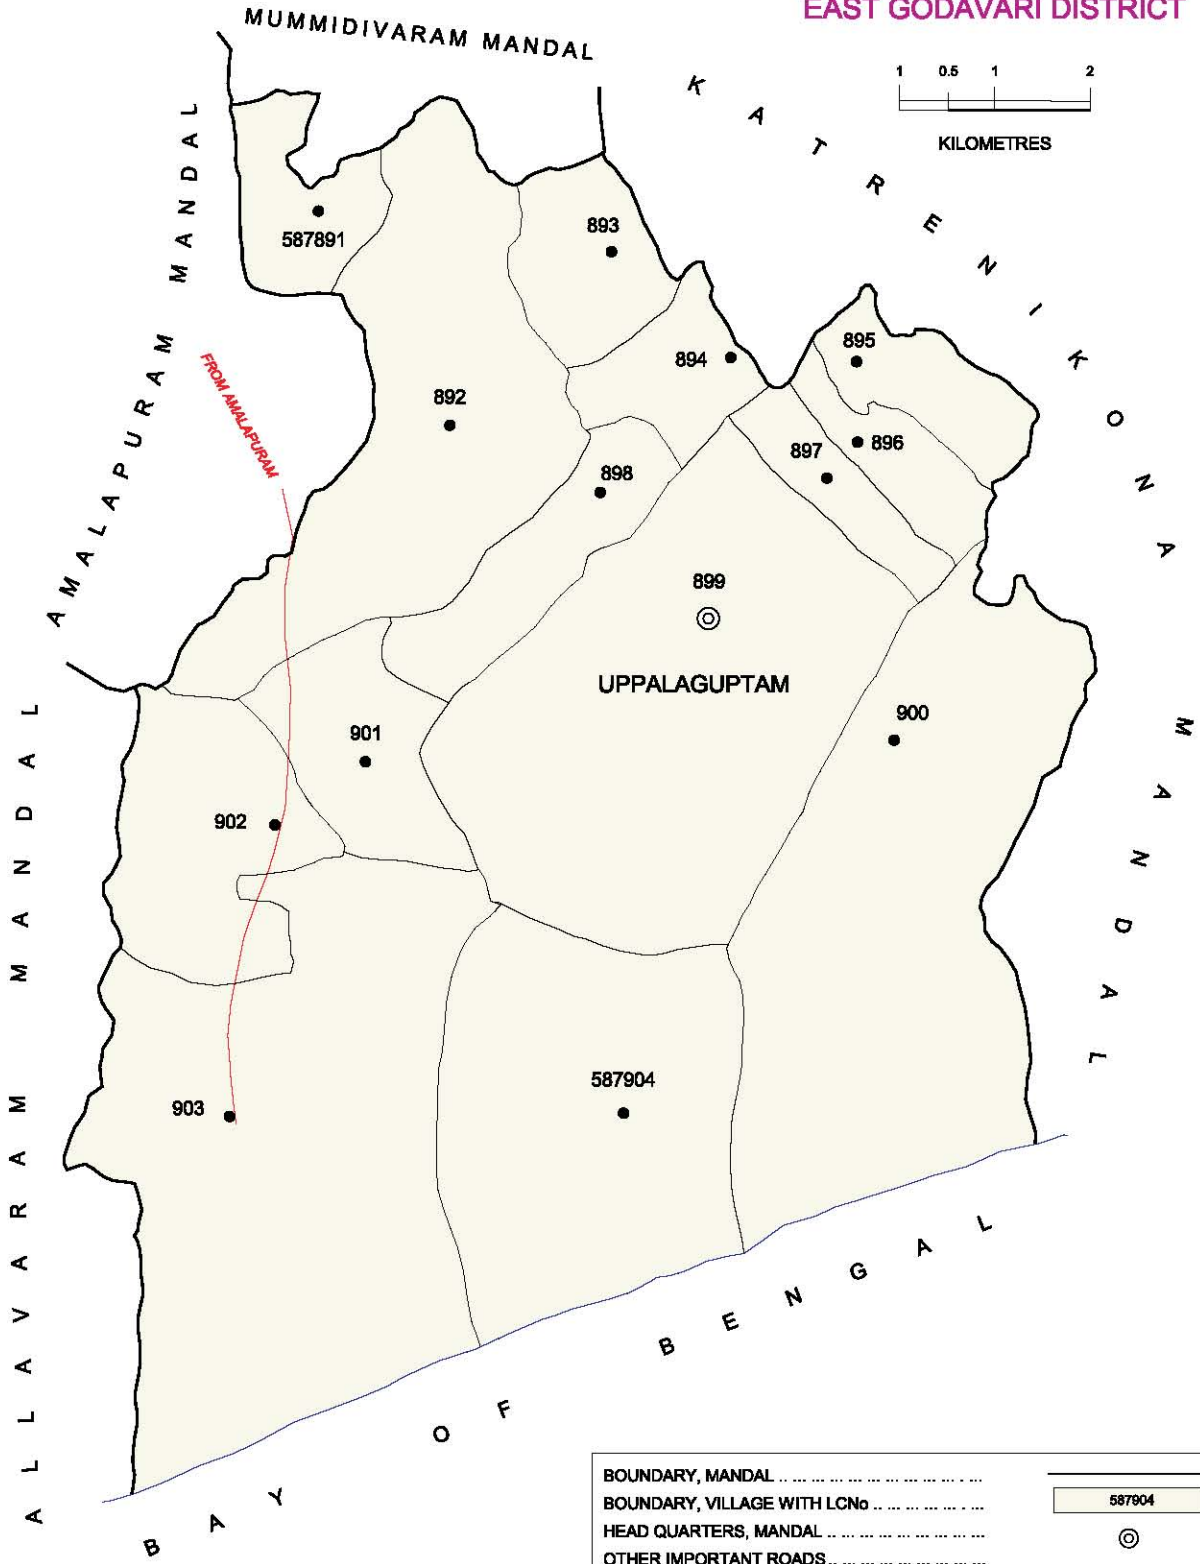

No. OF TOWNS : Nil
No. OF VILLAGES : 14
DISTANCE FROM Dis.H.Qtrs.
TO MANDAL H.Qtrs.: 110 Kms.

INDIA
ANDHRA PRADESH
UPPALAGUPTAM MANDAL
EAST GODAVARI DISTRICT