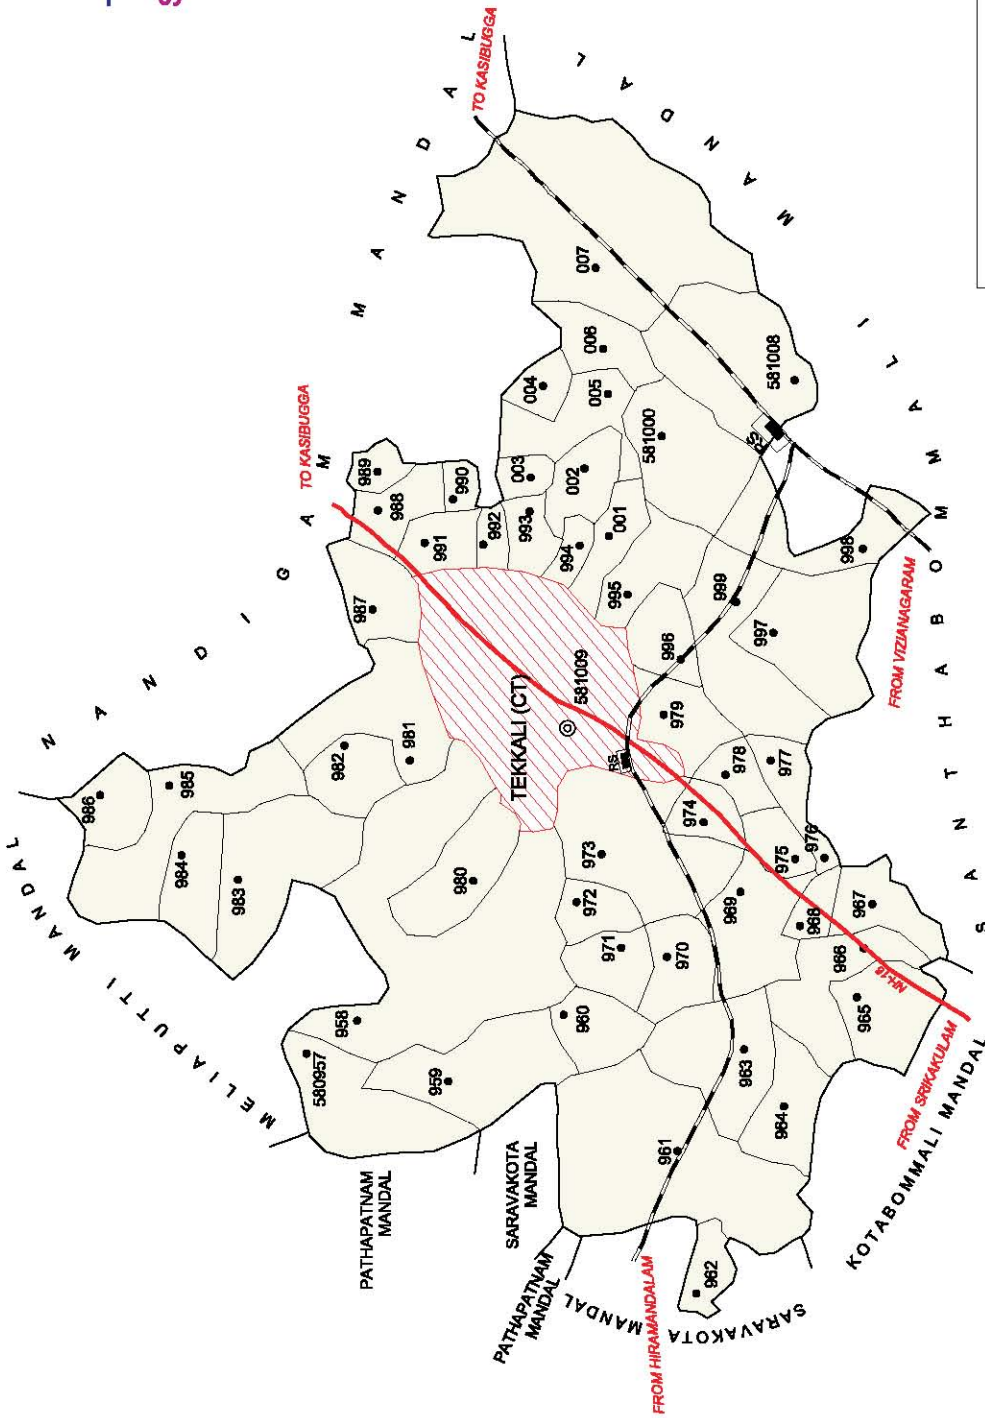

INDIA
ANDHRA PRADESH
TEKKALI MANDAL
SRIKAKULAM DISTRICT

BOUNDARY, MANDAL.....	—
BOUNDARY, VILLAGE WITH L.C. No.....	581008
HEADQUARTERS, MANDAL.....	⊙
RAILWAYLINE WITH STATION:BROAD GAUGE...	RS
NATIONAL HIGHWAY.....	NH-16
CENSUS TOWN WITH L.C. No.....	581009

Note:- Tekkali (008) village is fully included in Tekkali (CT)

No. OF TOWNS : 1
No. OF VILLAGE : 52
DISTANCE FROM Dist. Hqtrs.
TO MANDAL : 62 Kms.