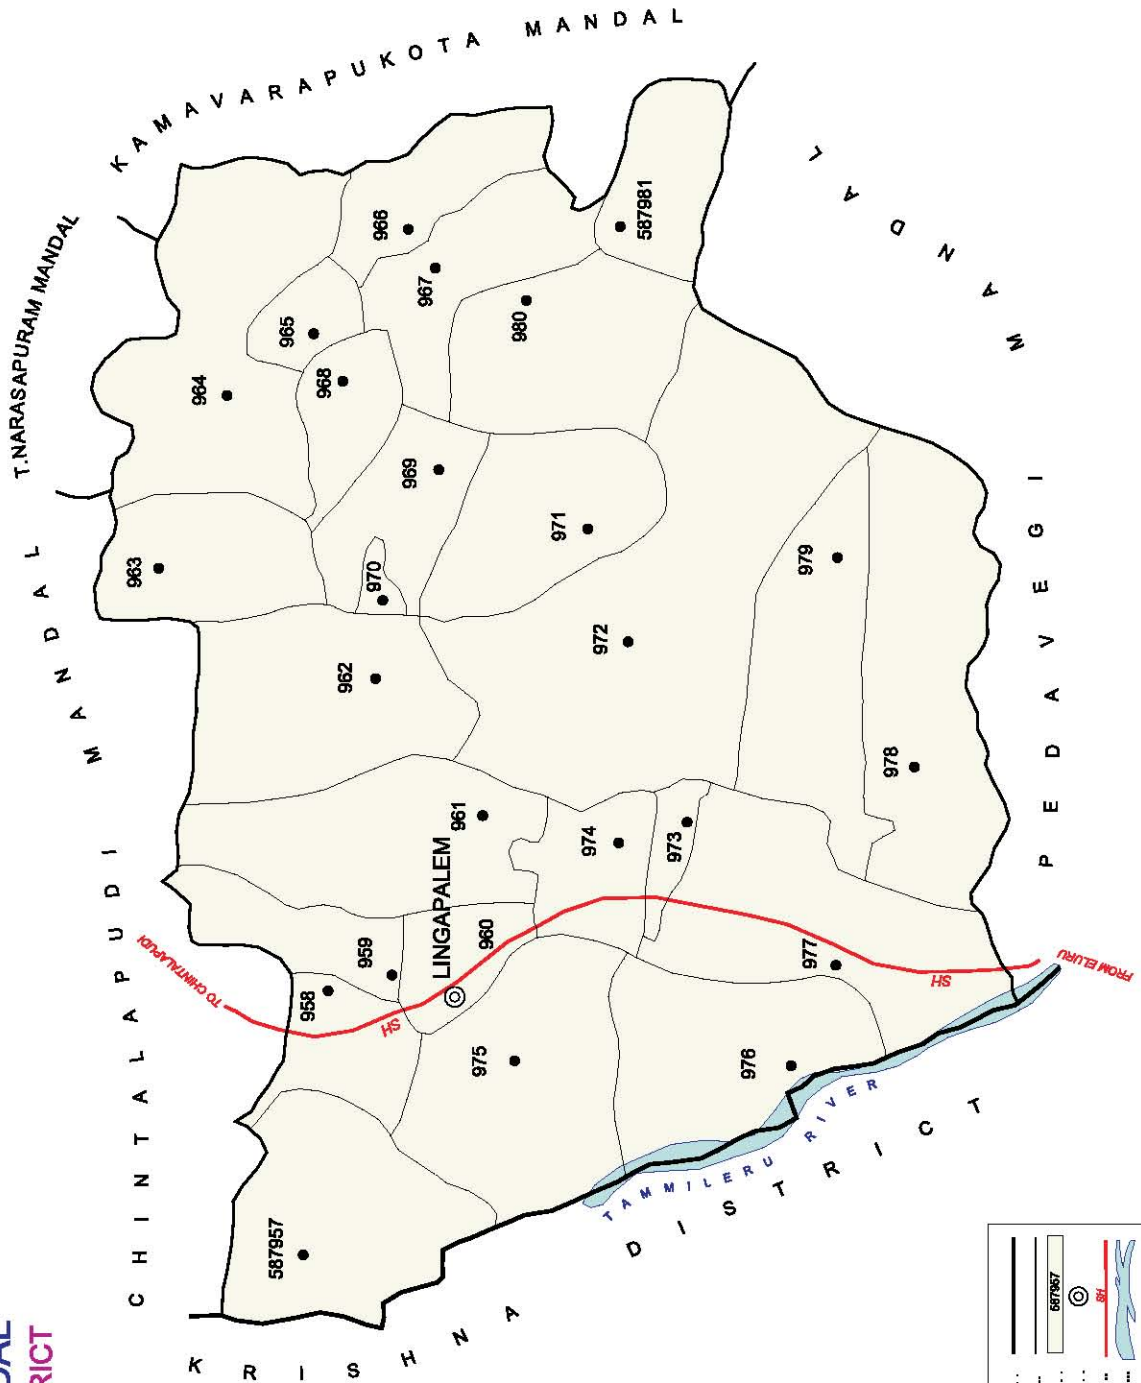

INDIA

ANDHRA PRADESH

LINGAPALEM MANDAL

WEST GODAVARI DISTRICT

NO. OF TOWNS : NIL
NO. OF VILLAGES : 25
DISTANCE FROM Dist. H. Qr. to MANDAL : 40 Kms.