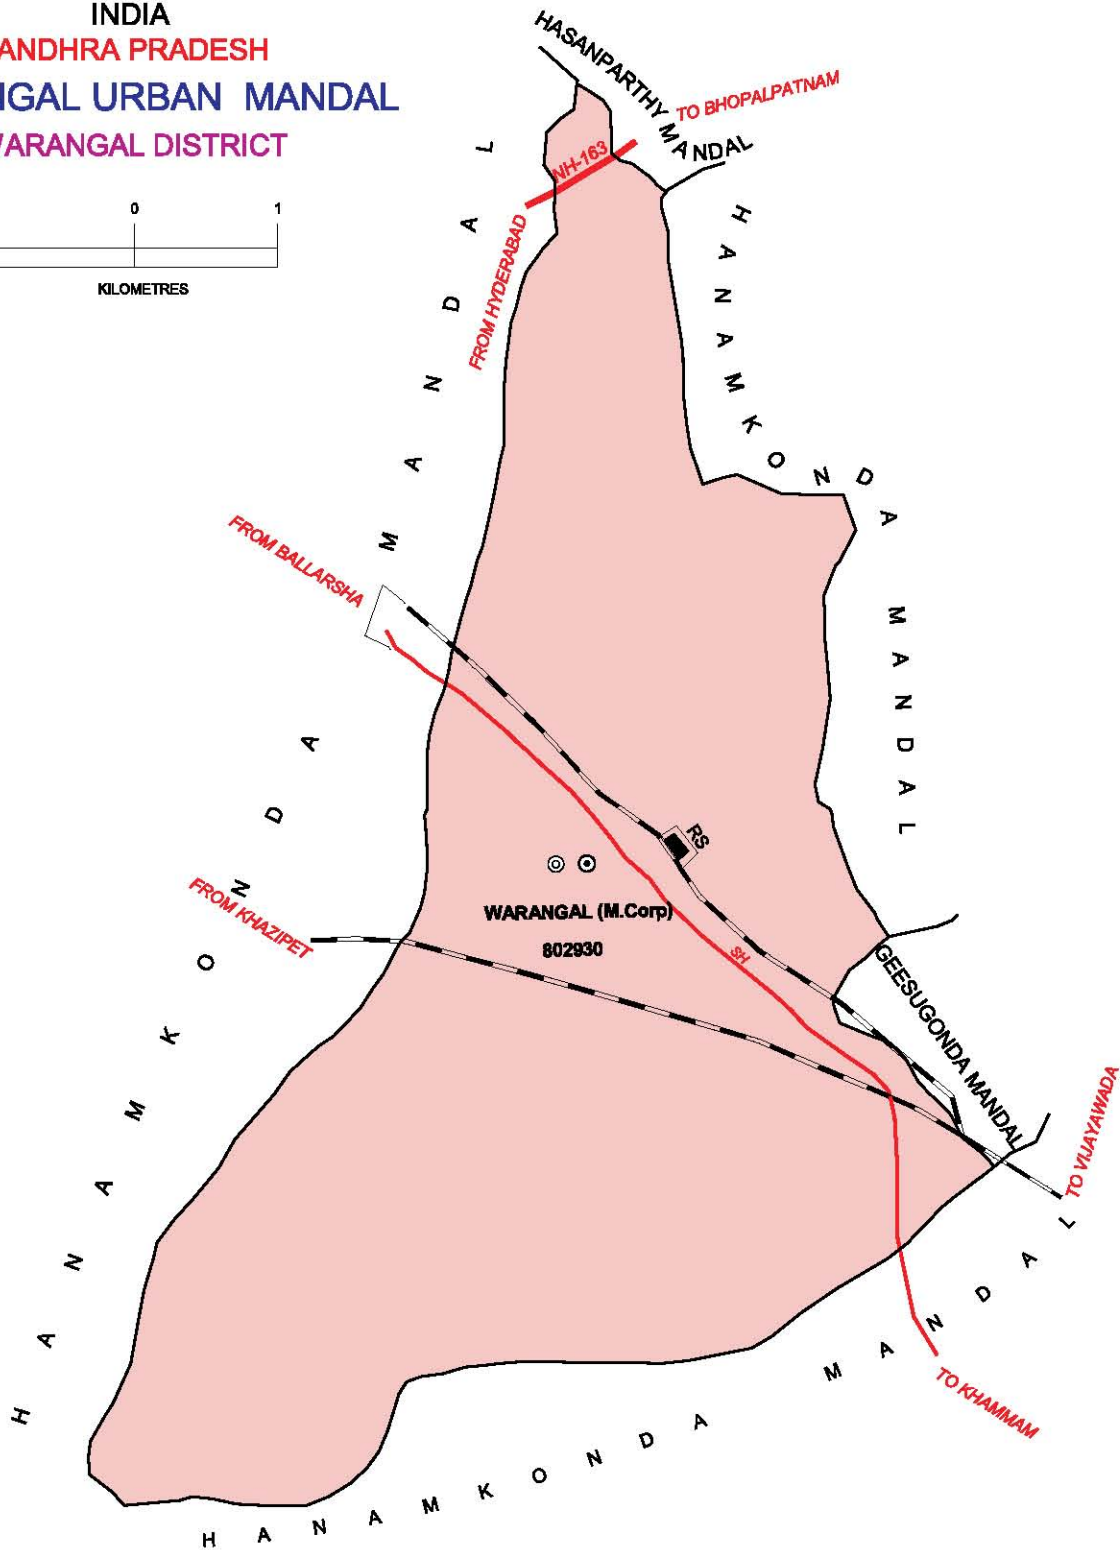

INDIA
ANDHRA PRADESH
WARANGAL URBAN MANDAL
WARANGAL DISTRICT

BOUNDARY, MANDAL	— — — — —
HEADQUARTERS, DISTRICT MANDAL	⊙ / ⊙
NATIONAL HIGHWAY	NH-163
STATE HIGHWAY	SH
RAILWAY LINE WITH STATION, BROAD GAUGE	RS
STATUTORY TOWN WITH L.C.No	802930

No. OF TOWNS : 1
No. OF VILLAGES: NIL
DISTANCE FROM Dist. H.Qrbs.
TO MANDAL : 0 Kms.