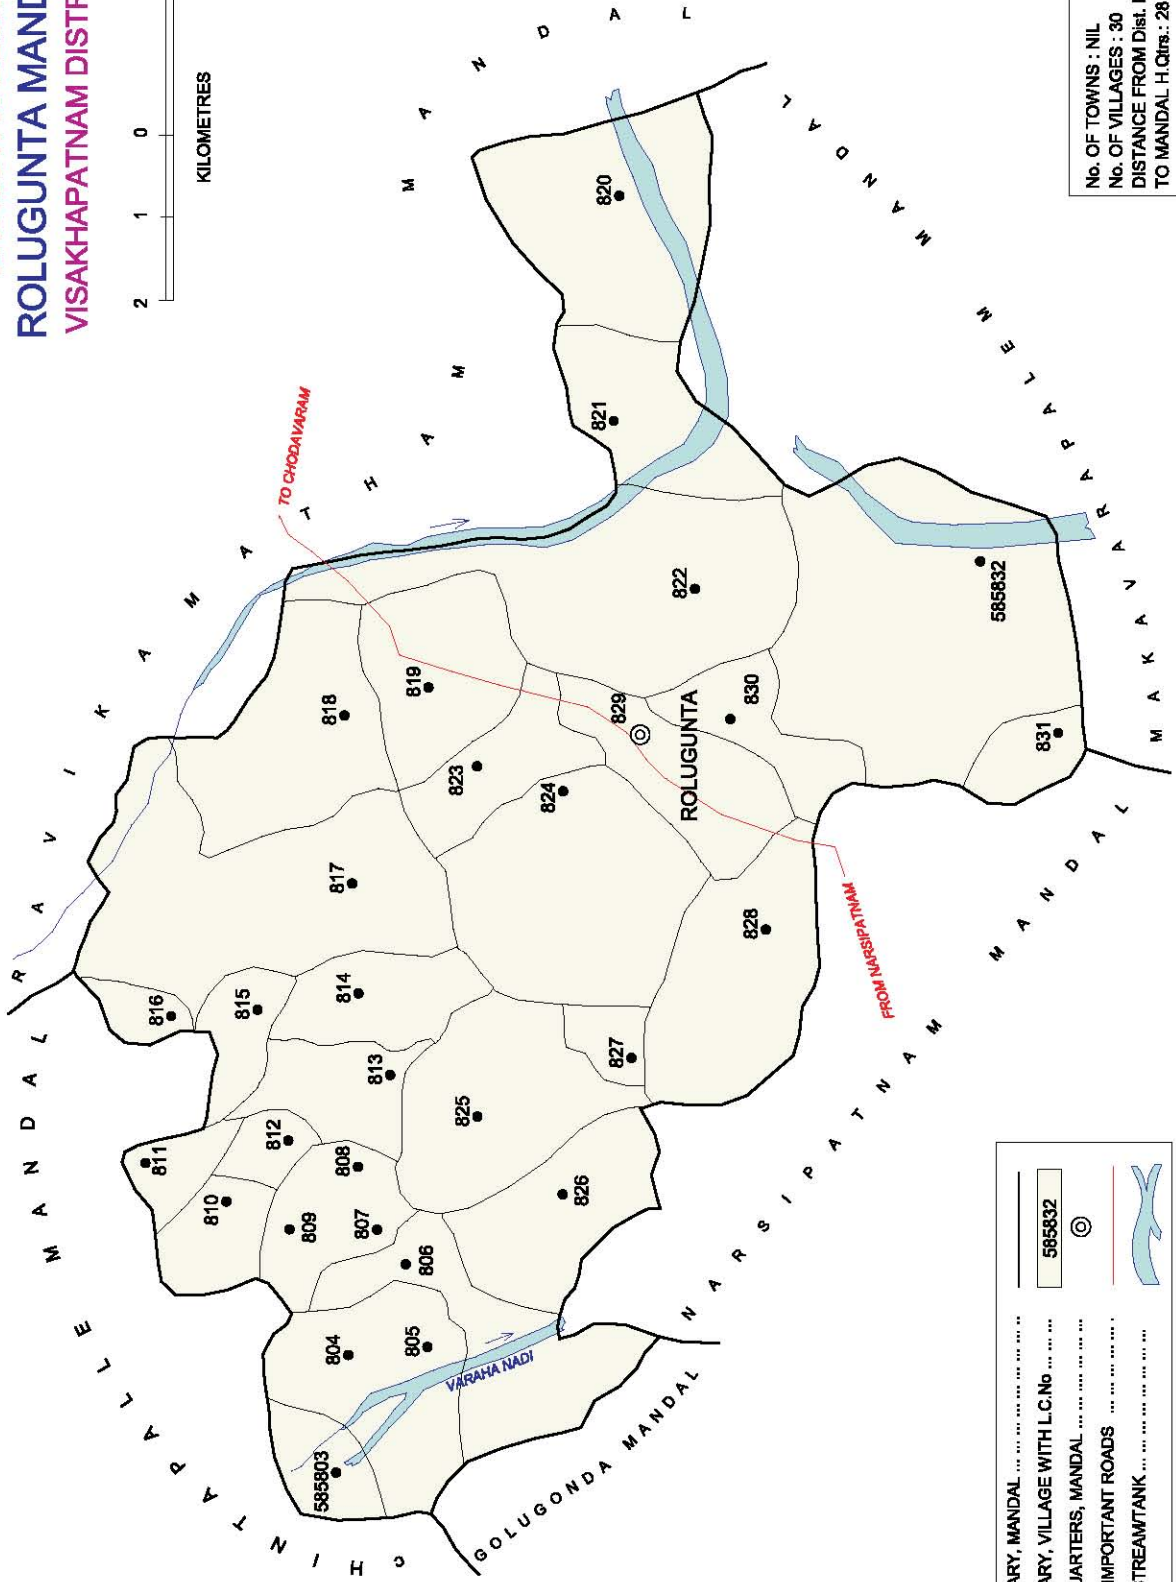

INDIA
ANDHRA PRADESH
ROLUGUNTA MANDAL
VISAKHAPATNAM DISTRICT

No. OF TOWNS : NIL
No. OF VILLAGES : 30
DISTANCE FROM Dist. H.Qtrs.
TO MANDAL H.Qtrs.: 28 Kms.

	BOUNDARY, MANDAL
	BOUNDARY, VILLAGE WITH L.C.No
	HEADQUARTERS, MANDAL
	OTHER IMPORTANT ROADS
	RIVER/STREAM/TANK