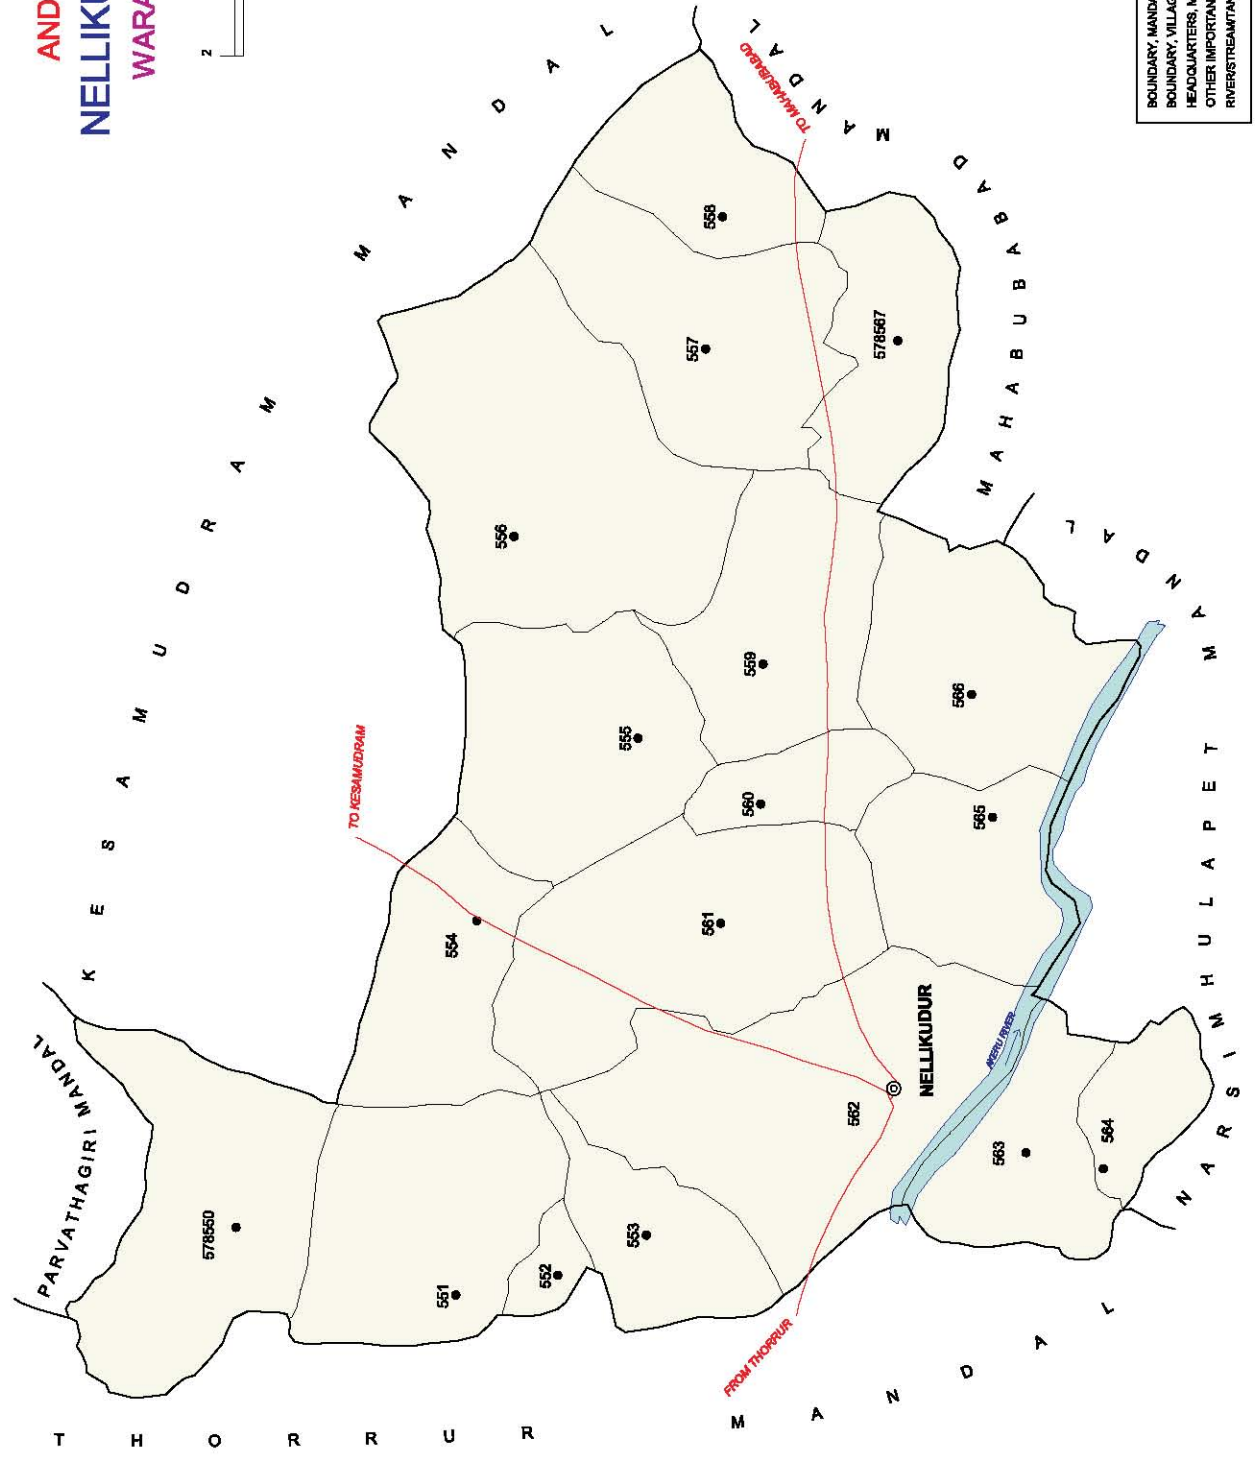

INDIA
ANDHRA PRADESH
NELLIKUDUR MANDAL
WARANGAL DISTRICT

No. OF TOWNS : NIL
No. OF VILLAGES : 18
DISTANCE FROM Dist. H. Qtrs.
TO MANDAL : 72 Kms.

BOUNDARY, MANDAL
BOUNDARY, VILLAGE WITH L.C.No. 578550
HEADQUARTERS, MANDAL
OTHER IMPORTANT ROADS
RIVER/STREAM/TANK