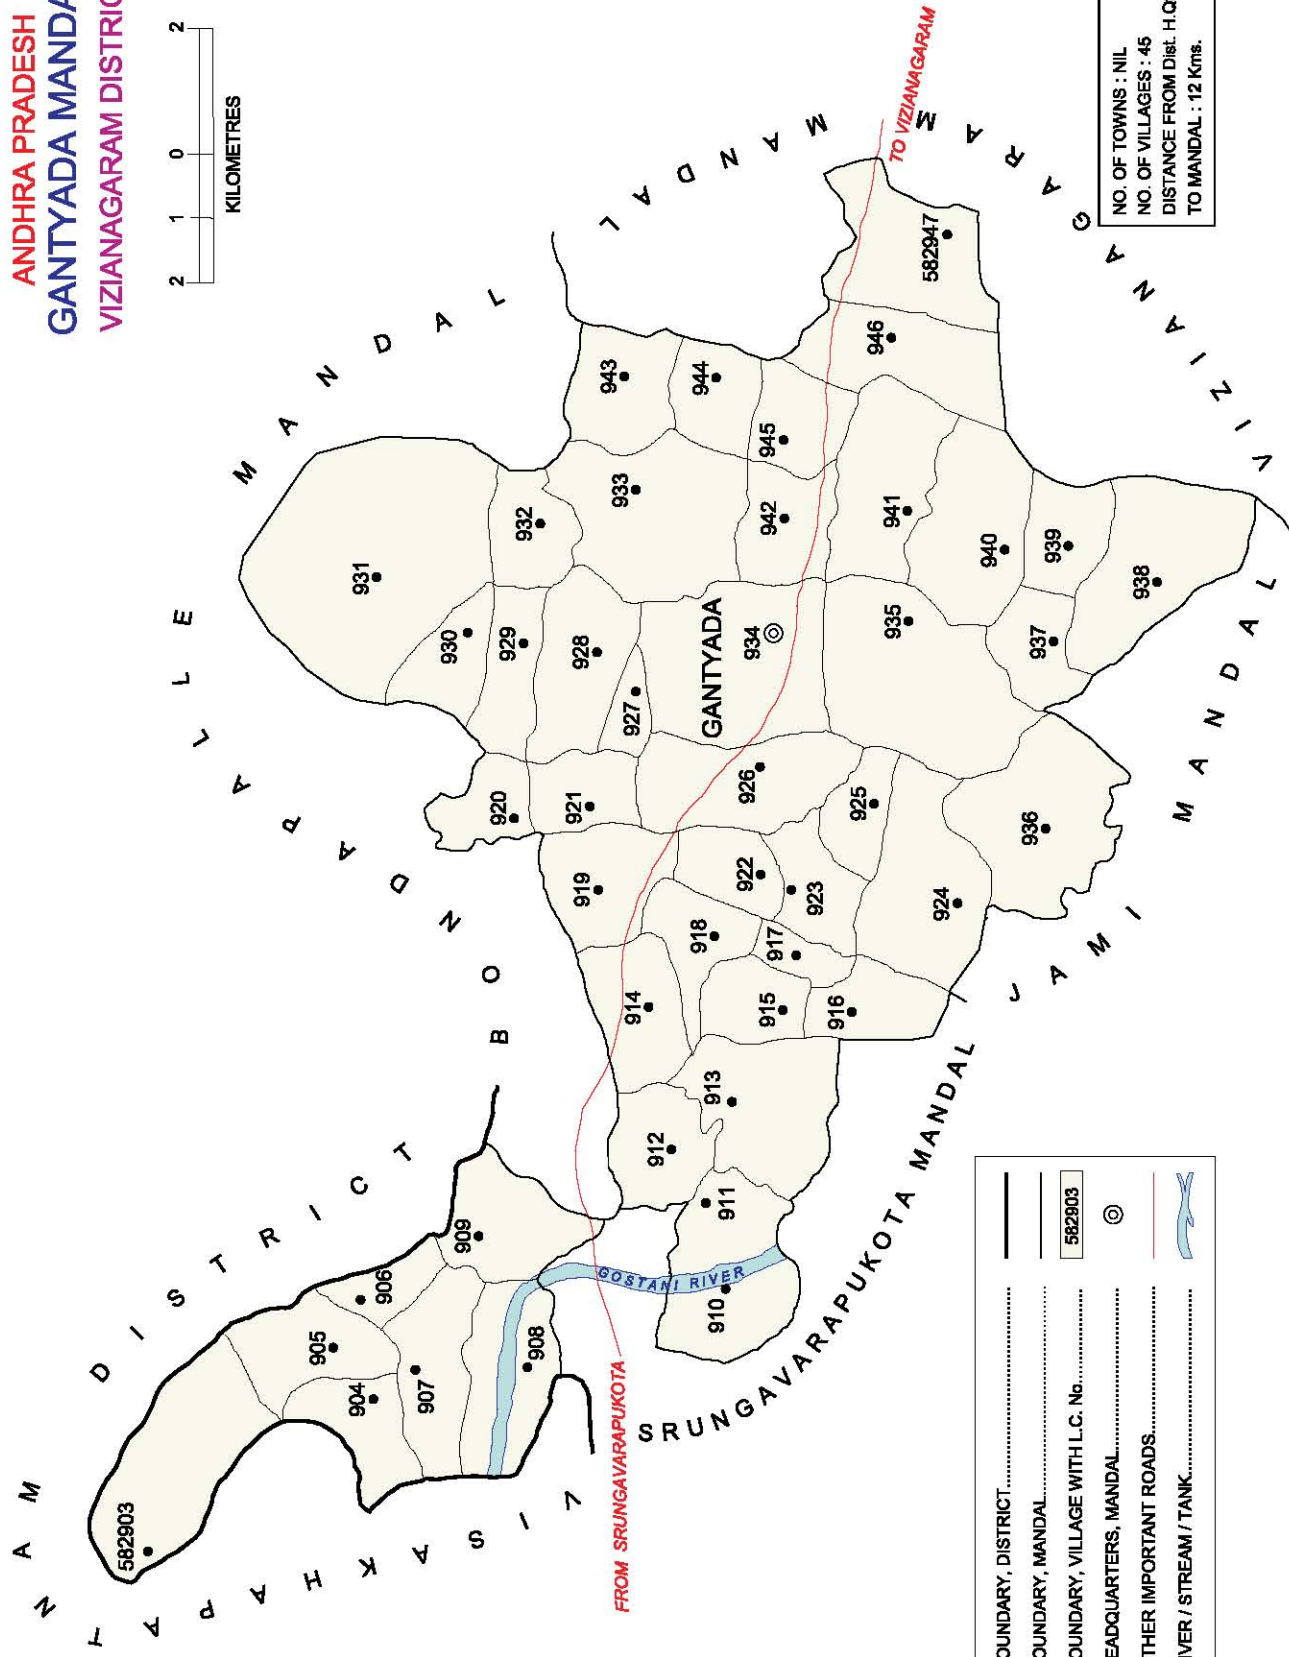

INDIA

ANDHRA PRADESH

GANTYADA MANDAL

VIZIANAGARAM DISTRICT

NO. OF TOWNS : NIL
NO. OF VILLAGES : 45
DISTANCE FROM Dist. H.Qtrs.
TO MANDAL : 12 Kms.

—————	BOUNDARY, DISTRICT.....
—————	BOUNDARY, MANDAL.....
—————	BOUNDARY, VILLAGE WITH L.C. No.....
⊙	HEADQUARTERS, MANDAL.....
—————	OTHER IMPORTANT ROADS.....
—————	RIVER / STREAM / TANK.....