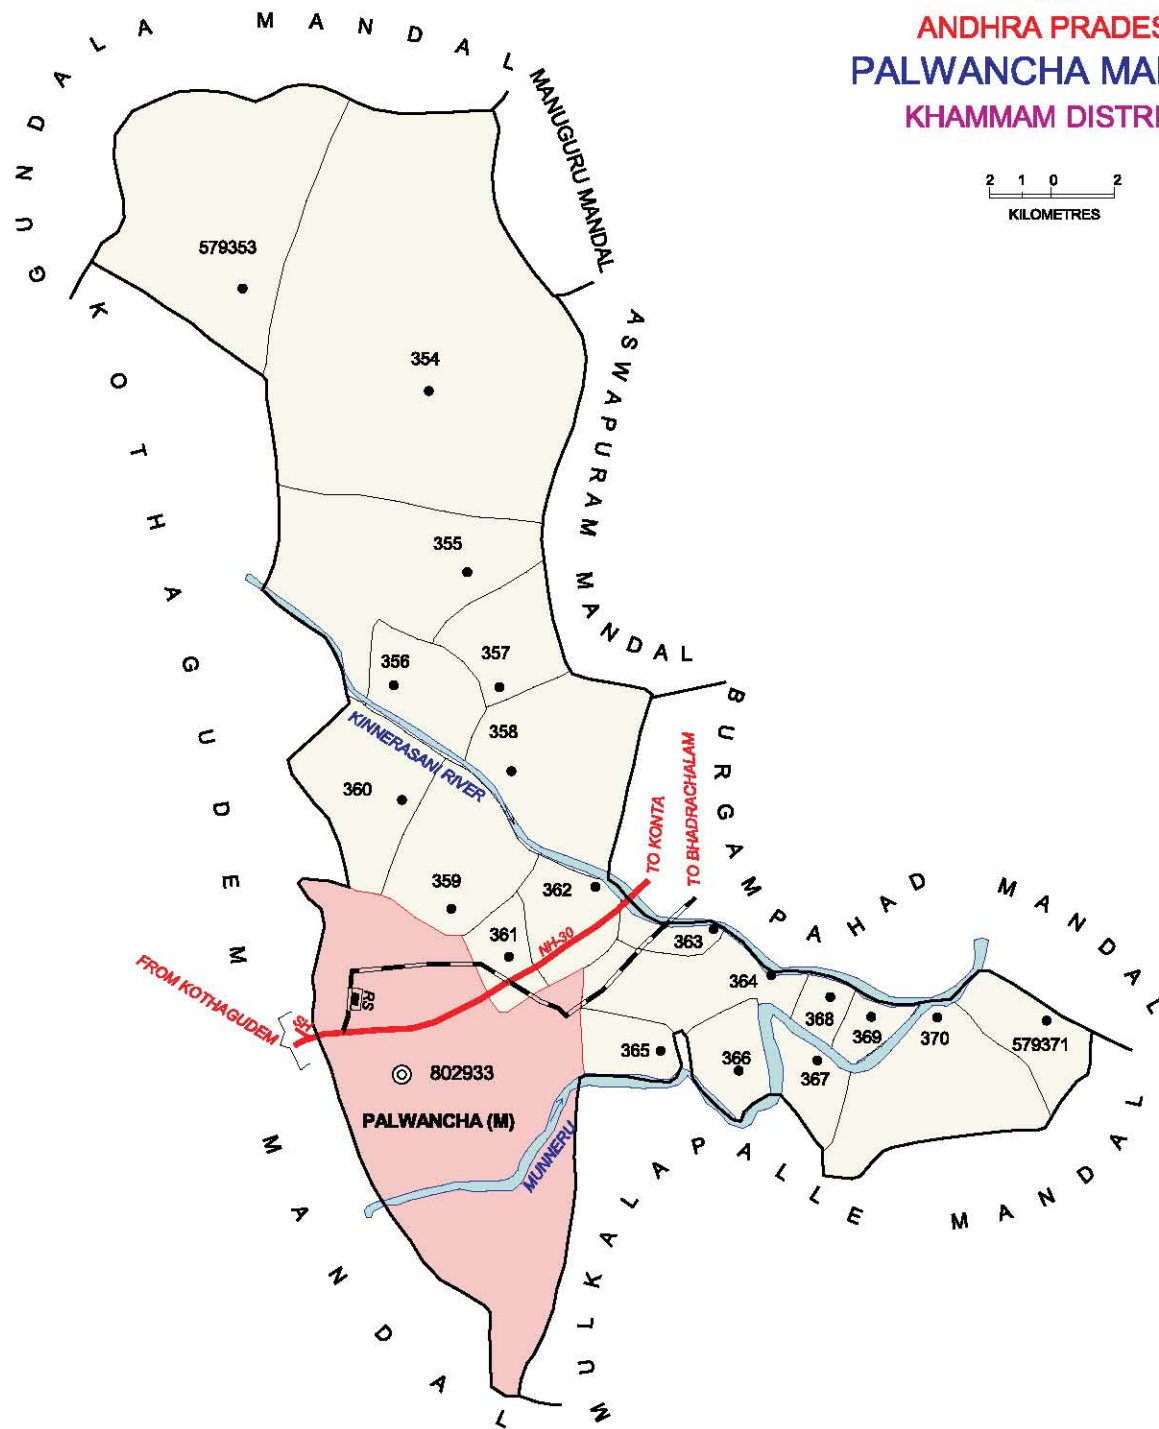

No. OF TOWNS : 1
 No. OF VILLAGES : 17
 DISTANCE FROM DM. H.Qs:
 TO MANDAL H.Qs. : 115 km.

INDIA
ANDHRA PRADESH
PALWANCHA MANDAL
KHAMMAM DISTRICT

No. OF TOWNS : 1
 No. OF VILLAGES : 19
 DISTANCE FROM Dist. H.Qrts.
 TO MANDAL H.Qrts. : 90 kms.