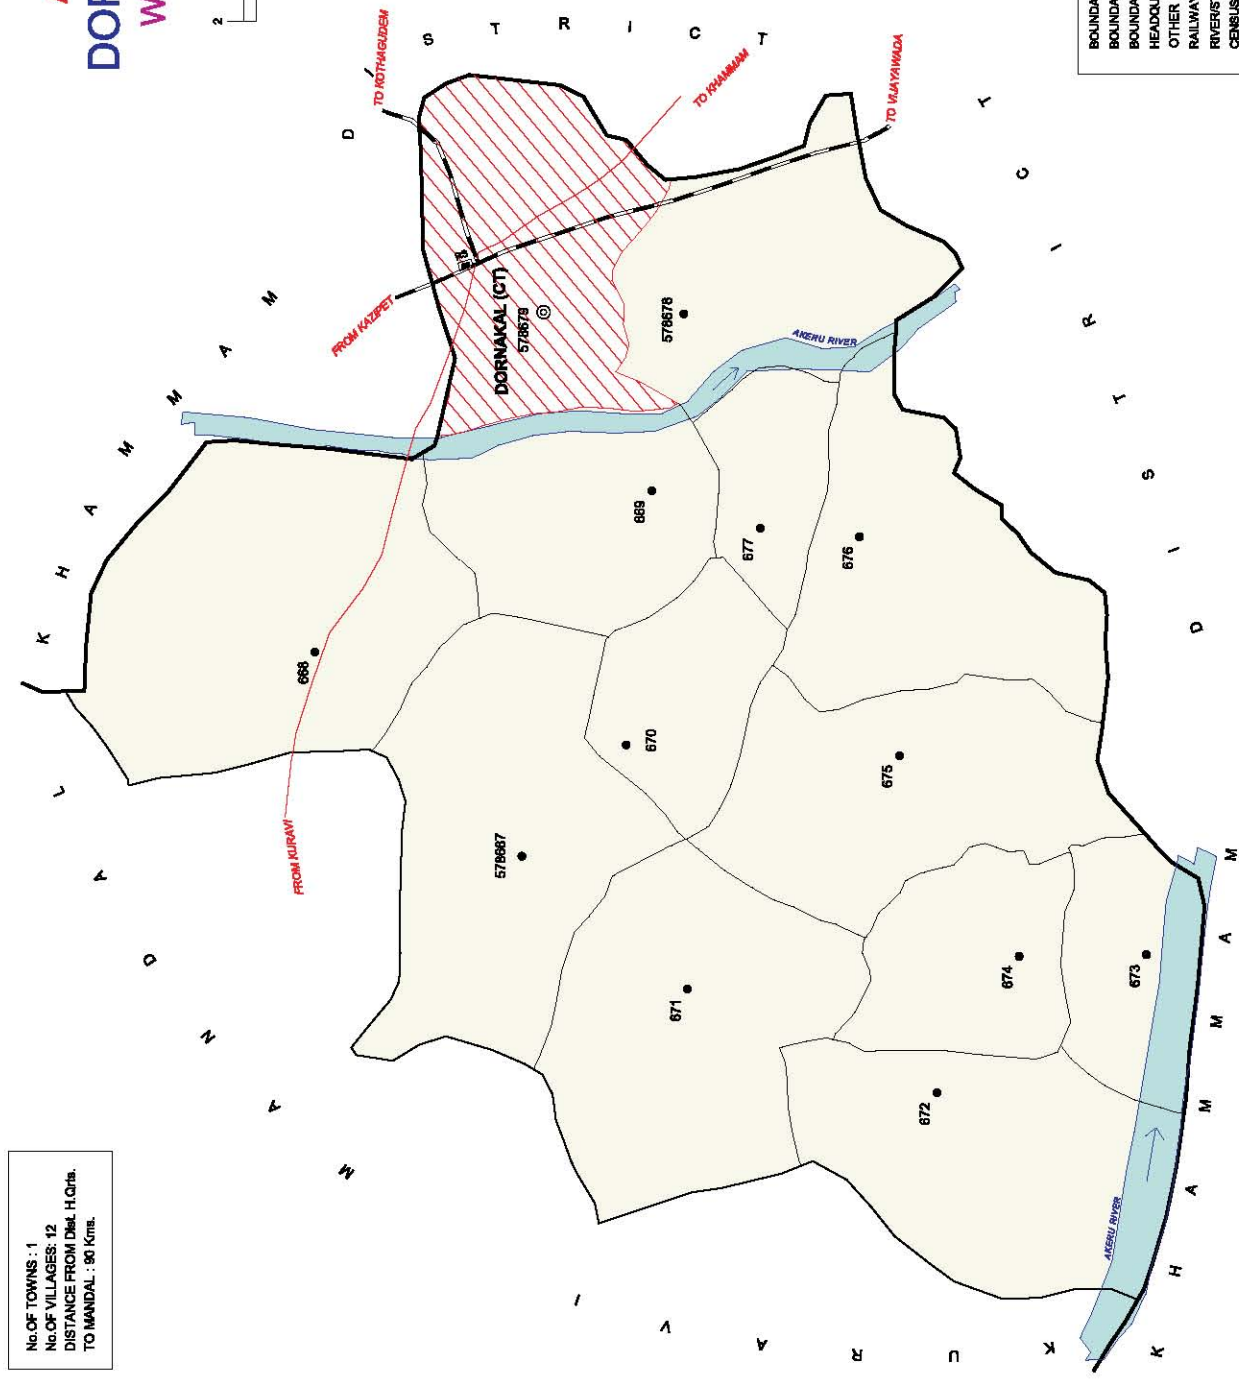

INDIA
ANDHRA PRADESH
DORNAKAL MANDAL
WARANGAL DISTRICT

No. OF TOWNS : 1
No. OF VILLAGES : 12
DISTANCE FROM Dist. H. Qtrs.
TO MANDAL : 90 Kms.

	BOUNDARY, DISTRICT
	BOUNDARY, MANDAL
	BOUNDARY, VILLAGE WITH L.C.No. 676867
	HEADQUARTERS, MANDAL
	OTHER IMPORTANT ROADS
	RAILWAY LINE WITH STATION, BROAD GAUGE
	RIVER/STREAM/TANK
	CENSUS TOWNSHIP WITH L.C.No. 576879

Note: Dornakal (679) village is fully included in Dornakal (CT)