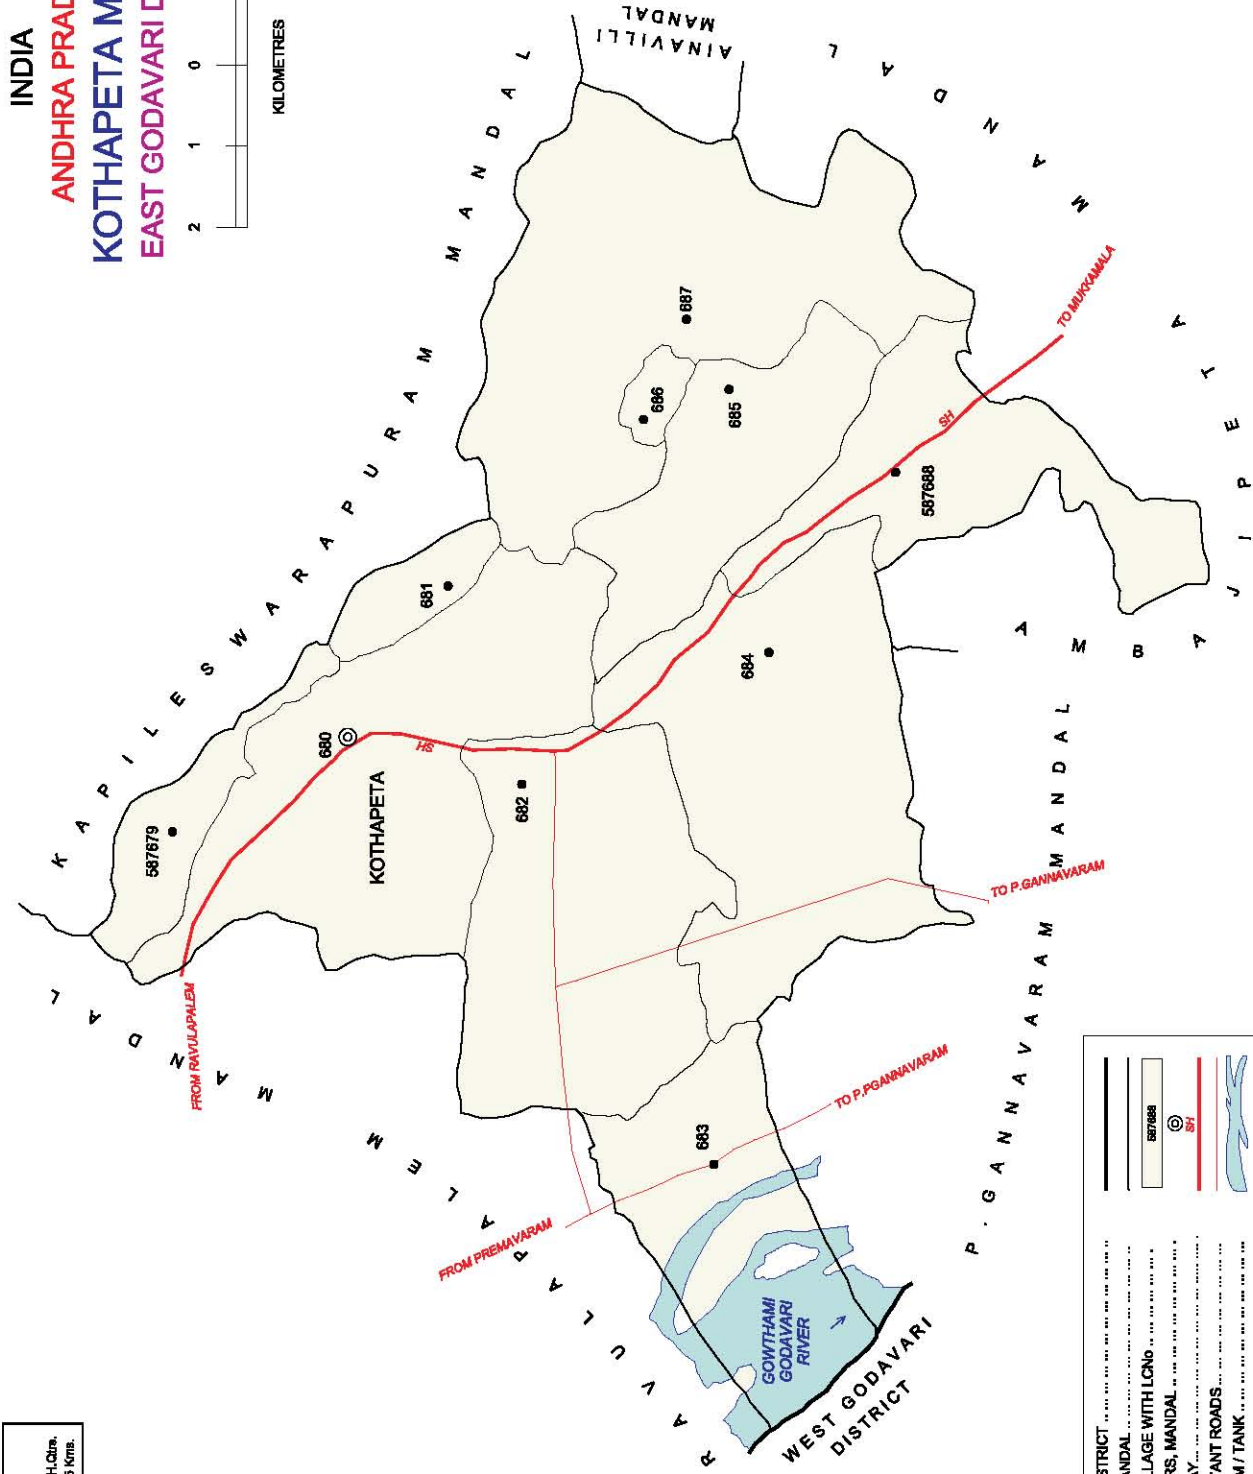

INDIA
ANDHRA PRADESH
KOTHAPETA MANDAL
EAST GODAVARI DISTRICT

No. OF TOWNS : Nil
No. OF VILLAGES : 10
DISTANCE FROM Dist.H.Q. to
TO MANDAL H.Q. : 86 Kms.

	BOUNDARY, DISTRICT
	BOUNDARY, MANDAL
	BOUNDARY, VILLAGE WITH LCNO
	HEAD QUARTERS, MANDAL
	STATE HIGHWAY
	OTHER IMPORTANT ROADS
	RIVER / STREAM / TANK