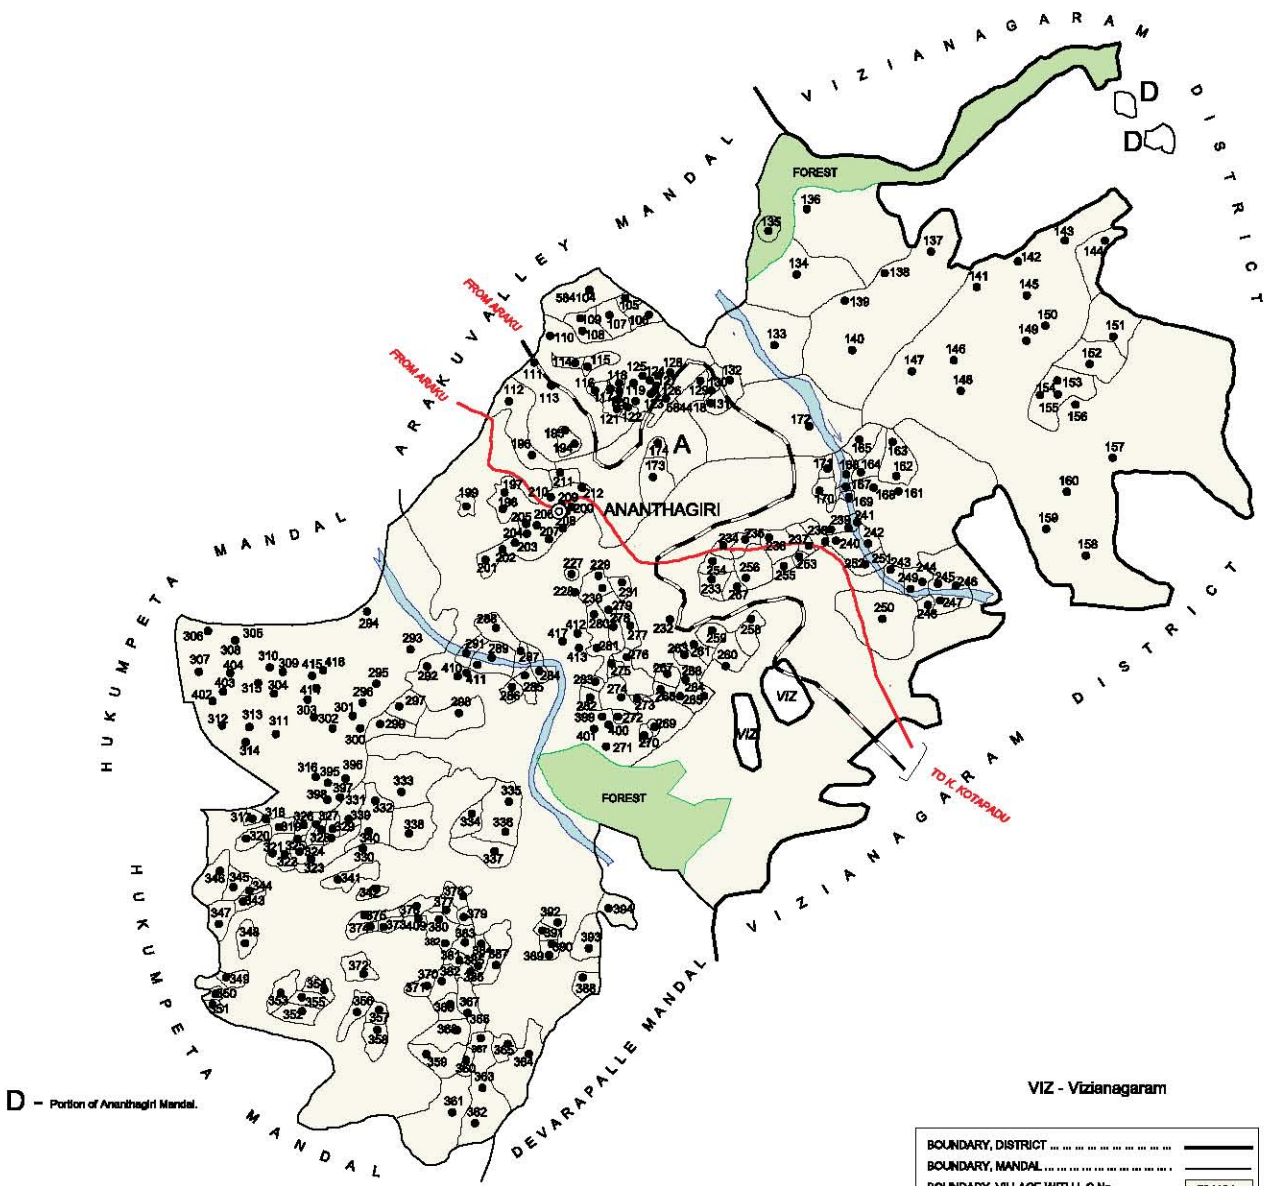

INDIA
ANDHRA PRADESH
ANANTHAGIRI MANDAL
VISAKHAPATNAM DISTRICT

KILOMETRES

D - Portion of Ananthagiri Mandal.

VIZ - Vizianagaram

No. OF TOWNS : NIL
No. OF VILLAGES : 316
DISTANCE FROM Dist. H.Qtrs.
TO MANDAL H.Qtrs. : 108 Kms.

BOUNDARY, DISTRICT	—————
BOUNDARY, MANDAL	—————
BOUNDARY, VILLAGE WITH L.C.No	584104
HEADQUARTERS, MANDAL	⊙
STATE HIGHWAY	SP
RAILWAY LINE, BROAD GAUGE	—————
RIVER / STREAM / TANK	~~~~~
FOREST	■