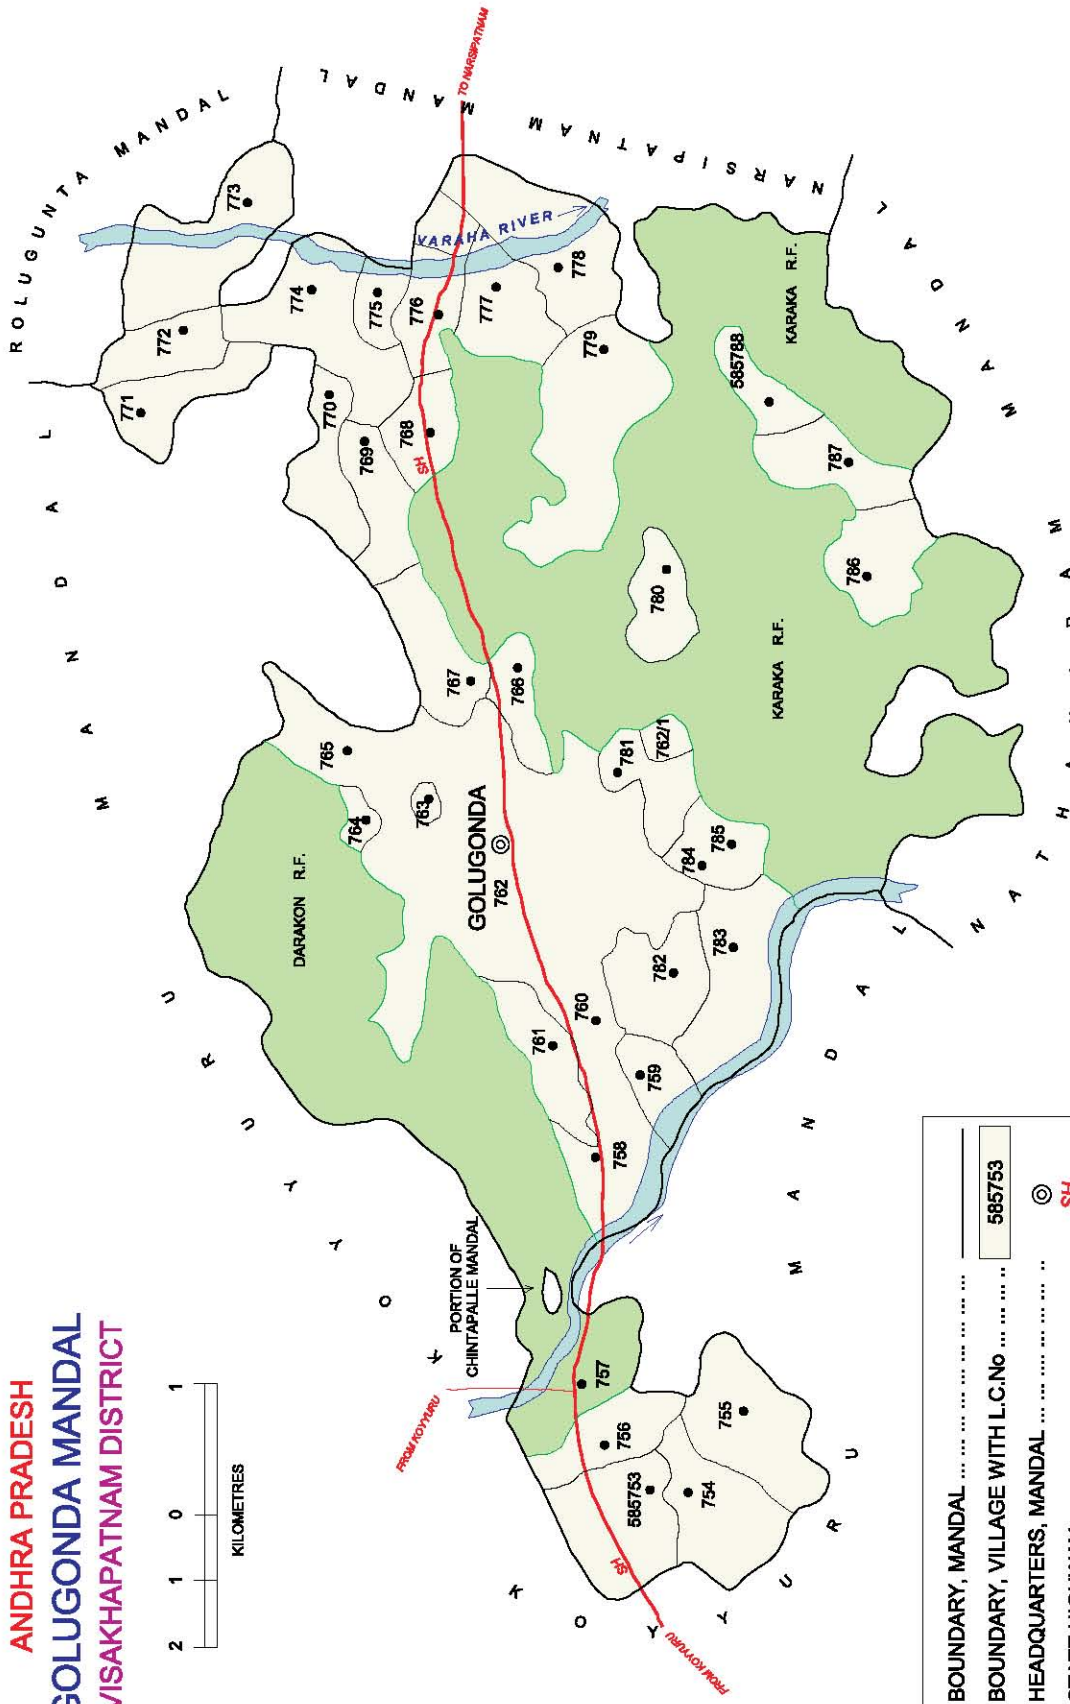

INDIA
ANDHRA PRADESH
GOLUGONDA MANDAL
VISAKHAPATNAM DISTRICT

BOUNDARY, MANDAL	—
BOUNDARY, VILLAGE WITH L.C.No	585753
HEADQUARTERS, MANDAL	⊙
STATE HIGHWAY	SH
OTHER IMPORTANT ROADS	—
RIVER/STREAM/TANK.....	
FOREST	RF

Nb. OF TOWNS : NIL
Nb. OF VILLAGES : 36
DISTANCE FROM Dist. H.Qtrs.
TO MANDAL H.Qtrs. : 115 Kms.