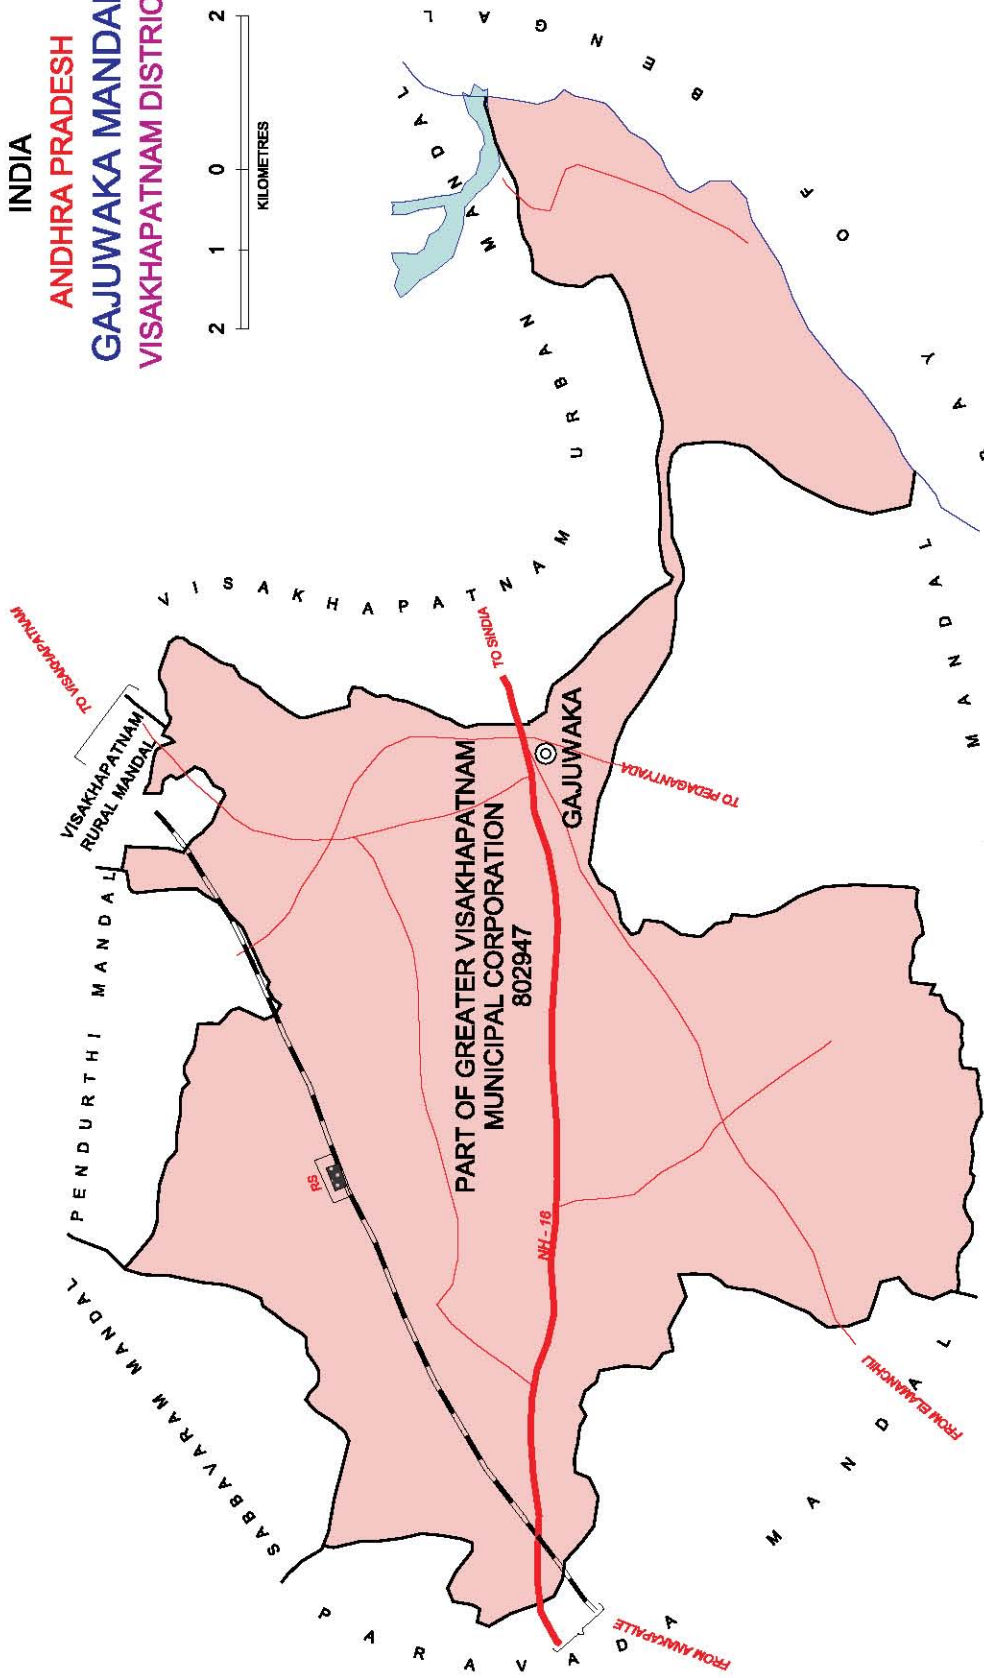

INDIA
ANDHRA PRADESH
GAJUWAKA MANDAL
VISAKHAPATNAM DISTRICT

BOUNDARY, MANDAL	.....
HEADQUARTERS, MANDAL	◎
NATIONAL HIGHWAY	NH-16
OTHER IMPORTANT ROADS	RS
RAILWAY LINE WITH STATION, BROAD GAUGE ..	
RIVER/STREAM/TANK	
STATUTORY TOWN WITH L.C.No.	802947

No. OF TOWNS : Part of GVMC
No. OF VILLAGES : NIL
DISTANCE FROM Dist. H.Qtrs.
TO MANDAL H.Qtrs. : 12 Kms.

Note:- Gajuwaka (M), Duvvada and Agnampudi (OG) are fully included in GVMC.