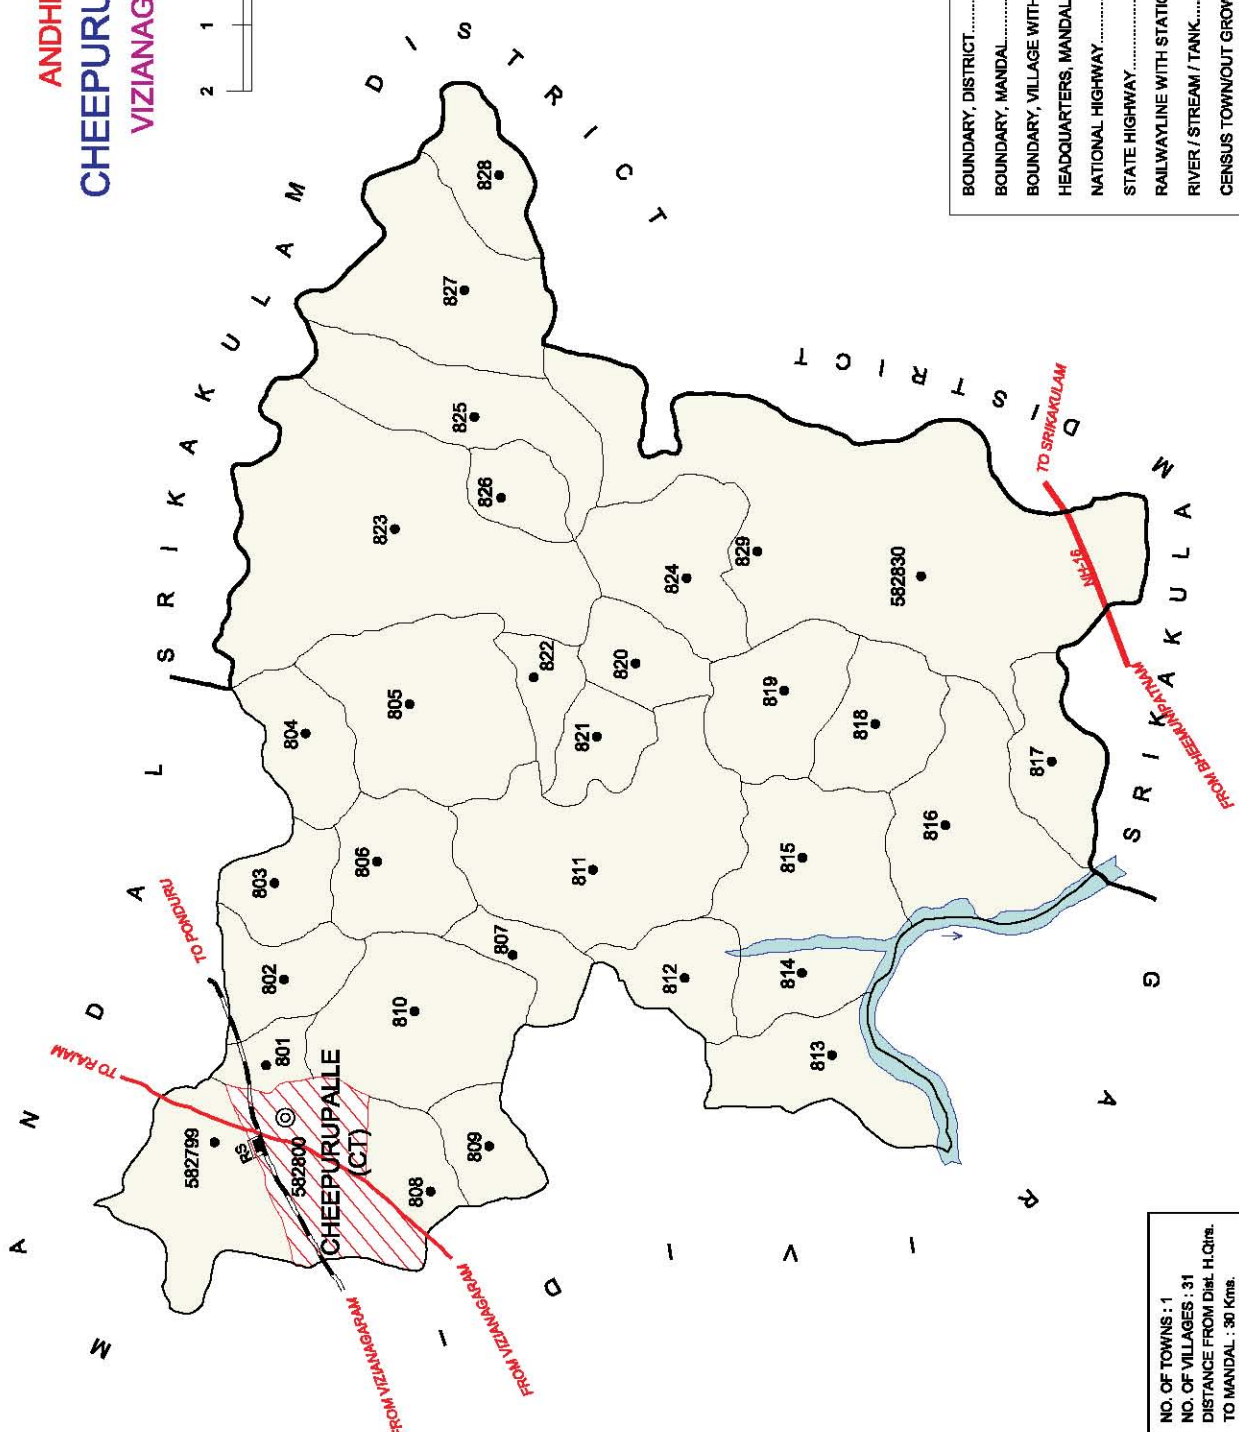

INDIA

ANDHRA PRADESH

CHEEPURUPALLE MANDAL

VIZIANAGARAM DISTRICT

BOUNDARY, DISTRICT.....	—
BOUNDARY, MANDAL.....	—
BOUNDARY, VILLAGE WITH L.C. No.....	582830
HEADQUARTERS, MANDAL.....	⊙
NATIONAL HIGHWAY.....	NH-16
STATE HIGHWAY.....	SH
RAILWAYLINE WITH STATION, BROAD GAUGE.....	RS
RIVER / STREAM / TANK.....	~
CENSUS TOWN/OUT GROWTH WITH L.C. No....	582800

NO. OF TOWNS : 1
NO. OF VILLAGES : 31
DISTANCE FROM Dist. H. Qtrs.
TO MANDAL : 30 Kms.