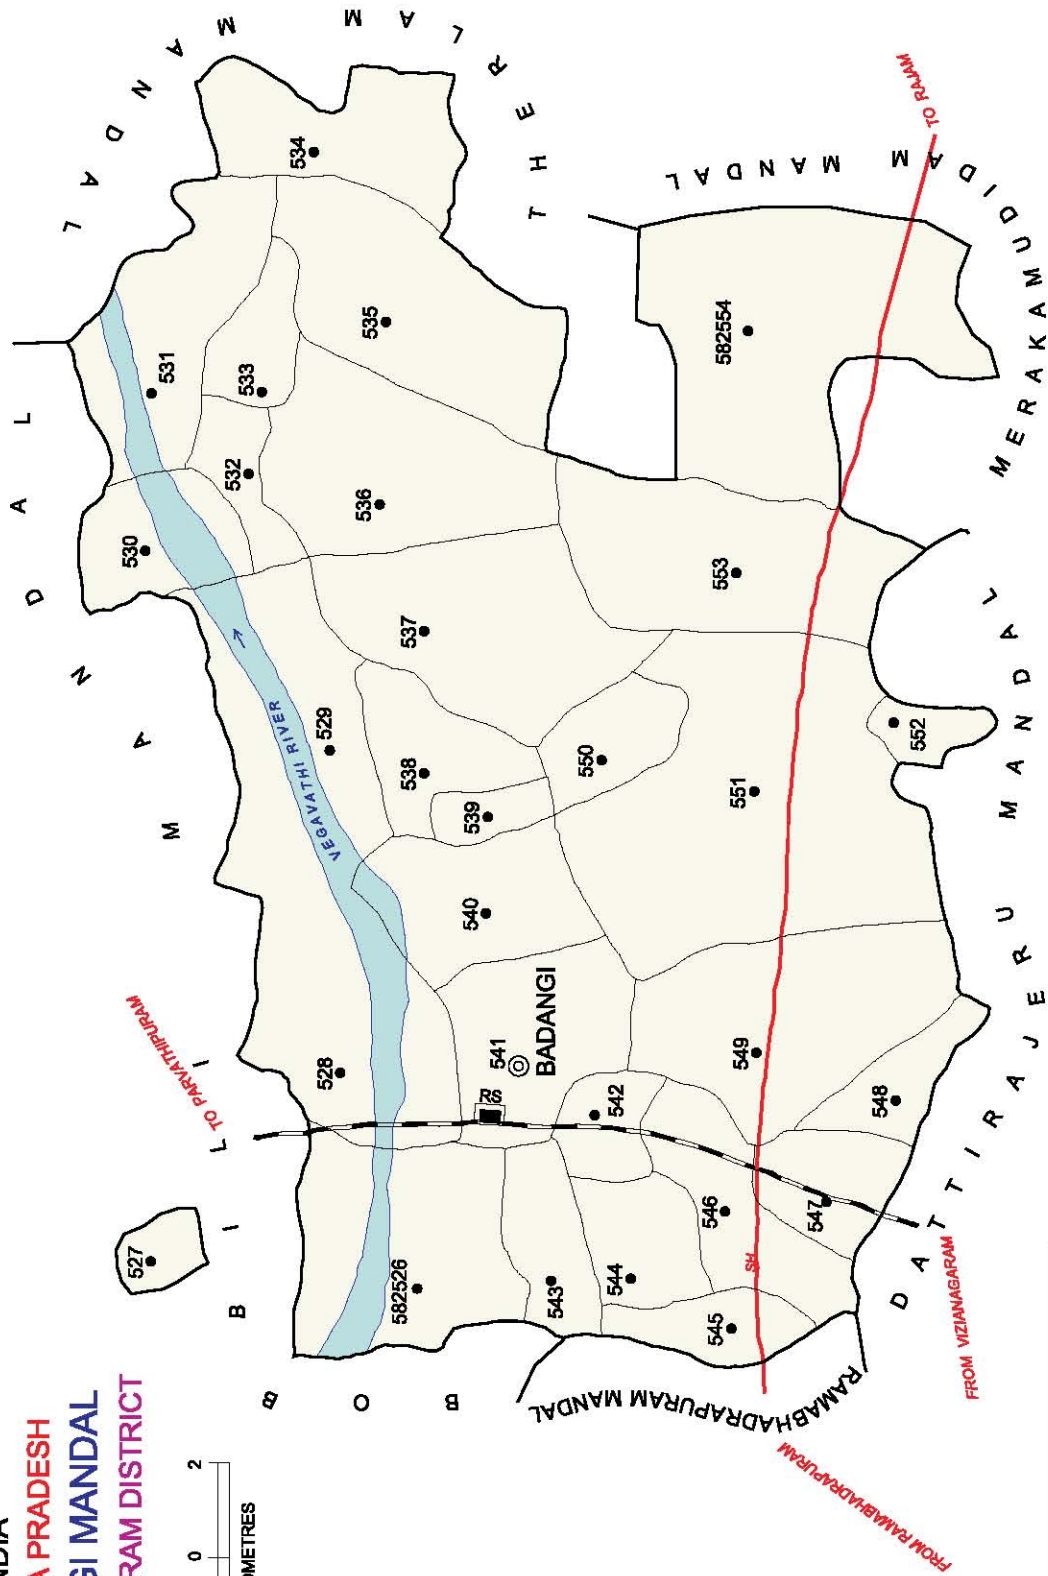

INDIA
ANDHRA PRADESH
BADANGI MANDAL
VIZIANAGARAM DISTRICT

.....	BOUNDARY, MANDAL.....
.....	BOUNDARY, VILLAGE WITH L.C. No.....
.....	HEADQUARTERS, MANDAL.....
.....	STATE HIGHWAY.....
.....	RAILWAYLINE WITH STATION, BROAD GAUGE.....
.....	RIVER/STREAM/TANK.....

NO. OF TOWNS : NIL
NO. OF VILLAGES : 28
DISTANCE FROM Dist. H. Qtrs.
TO MANDAL : 85 Kms.