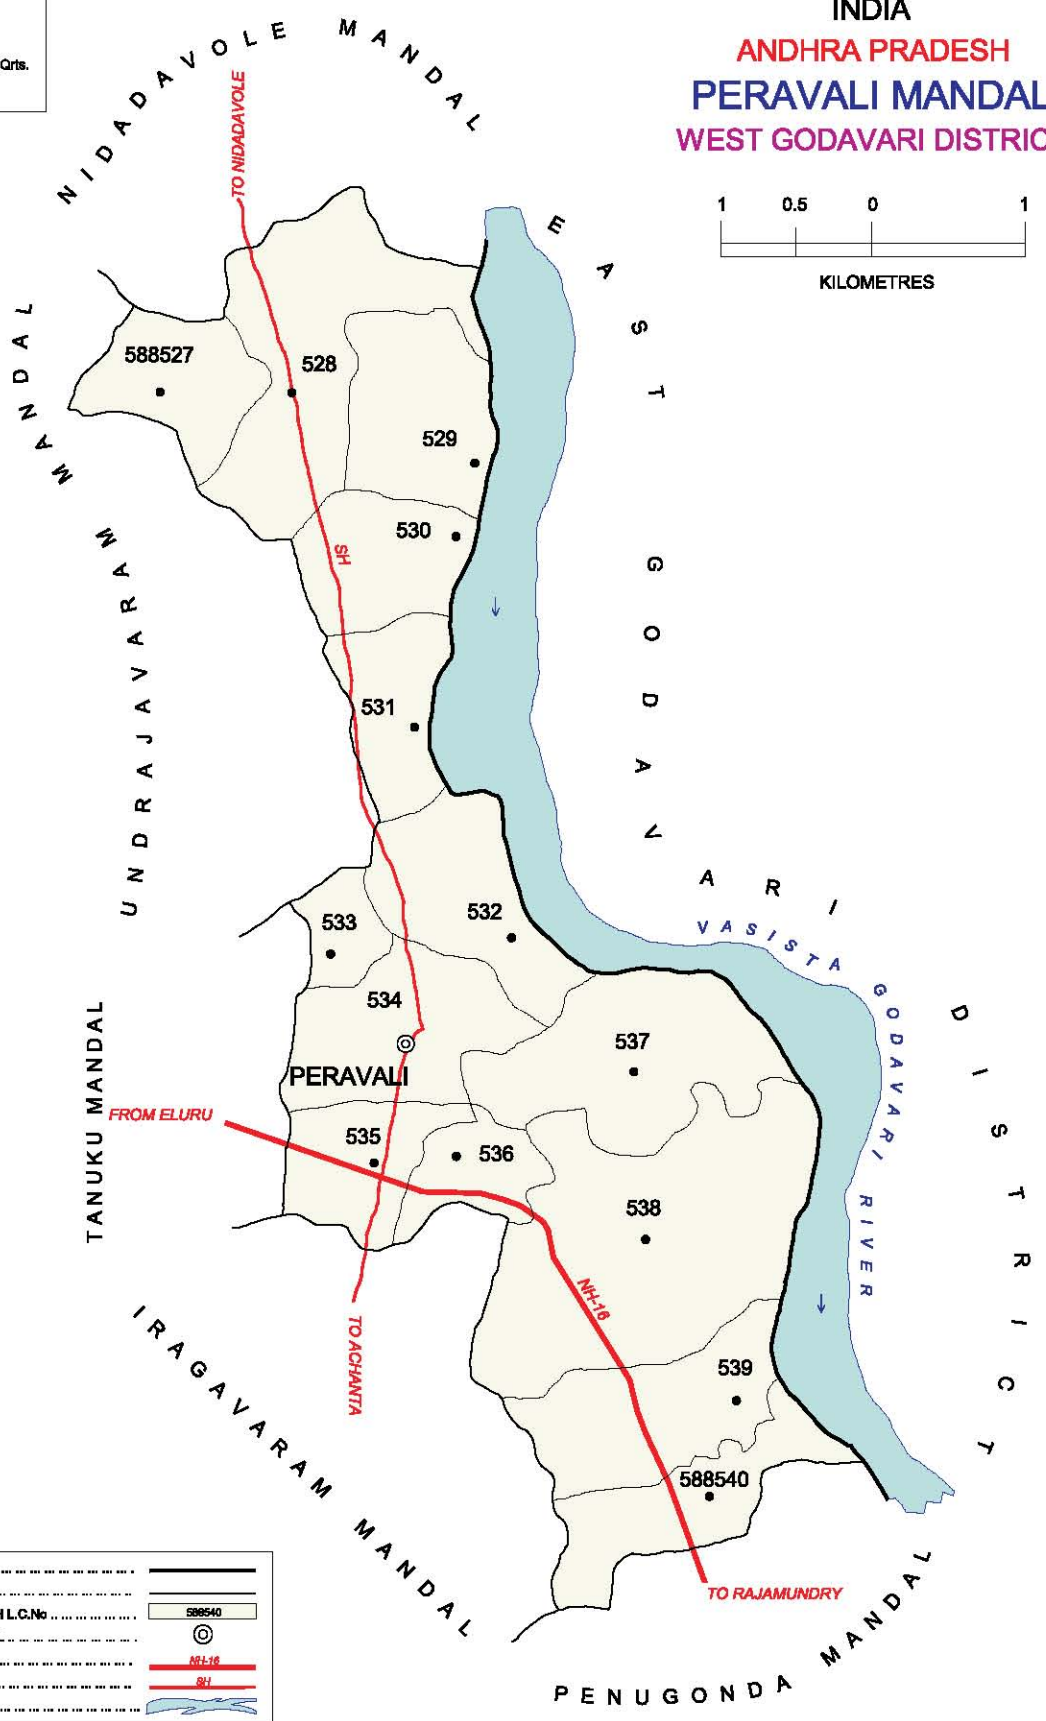

NO. OF TOWNS : NIL
NO. OF VILLAGES : 14
DISTANCE FROM Dist. H. Qrts.
TO MANDAL : 107 Km.

INDIA
ANDHRA PRADESH
PERAVALI MANDAL
WEST GODAVARI DISTRICT

BOUNDARY, DISTRICT	—————
BOUNDARY, MANDAL	—————
BOUNDARY, VILLAGE WITH L.C.No	588540
HEAD QUARTERS, MANDAL	⊙
NATIONAL HIGHWAY	NH-16
STATE HIGHWAY	SH
RIVER/STREAM/TANK