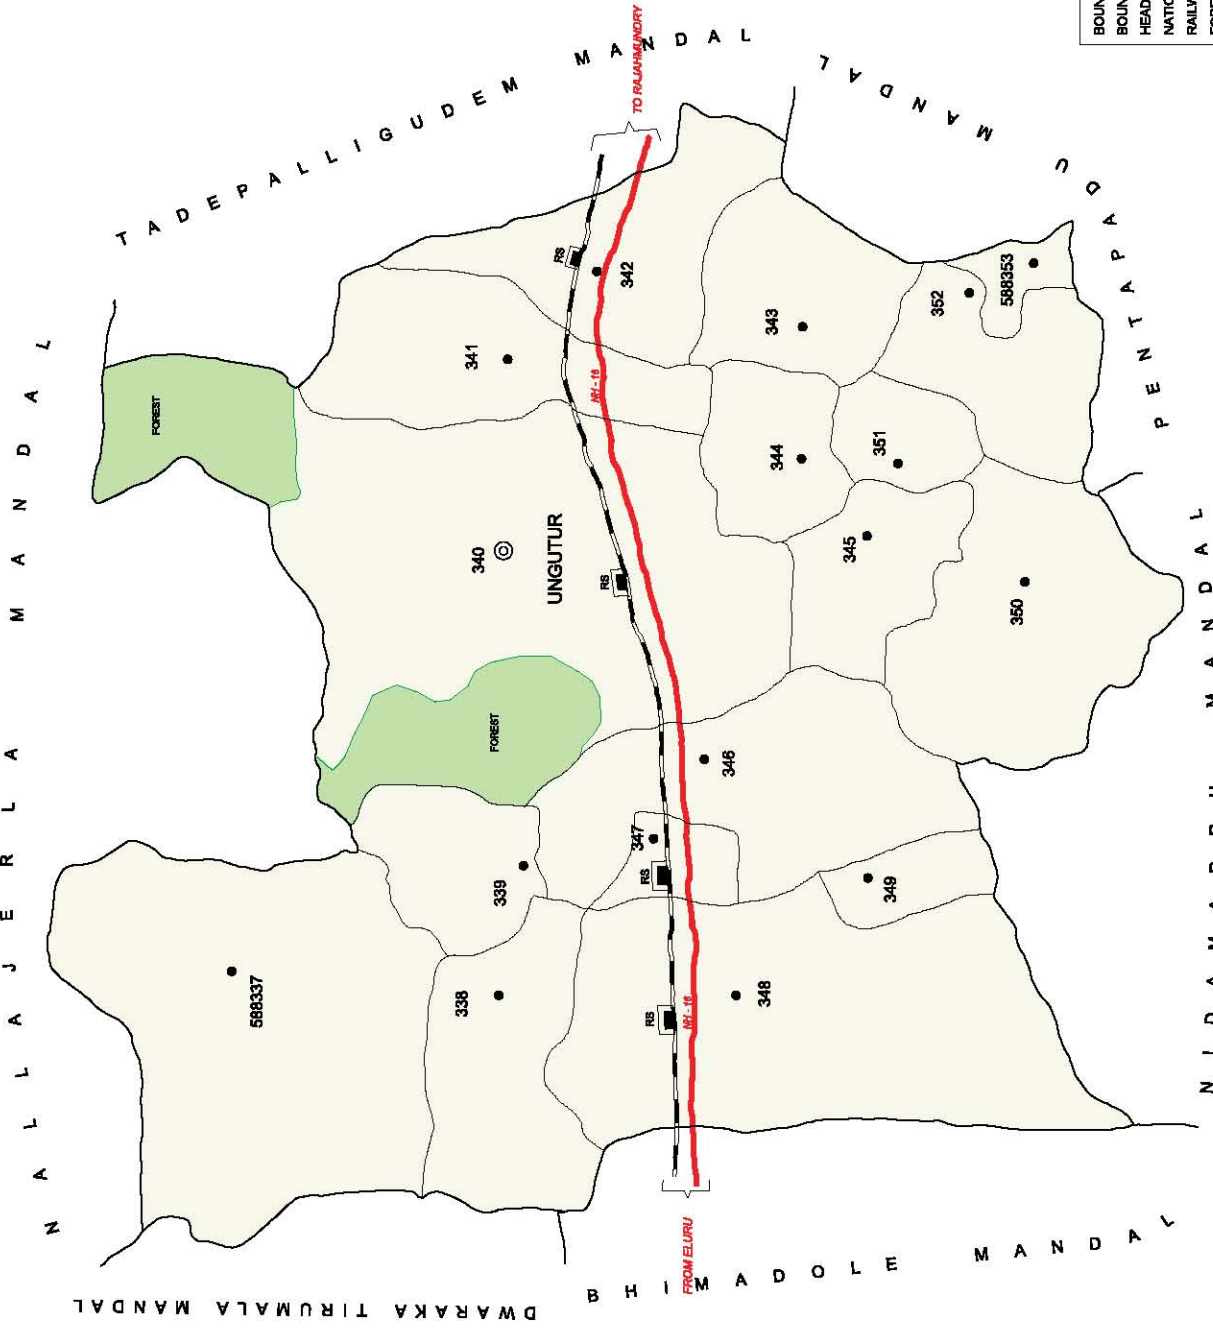

INDIA
ANDHRA PRADESH
UNGUTUR MANDAL
WEST GODAVARI DISTRICT

NO. OF TOWNS : NIL
NO. OF VILLAGES : 17
DISTANCE FROM Dist.H. Qtrs.
TO MANDAL : 48 Kms.

BOUNDARY, MANDAL ...
BOUNDARY, VILLAGE WITH L.C.No ...
HEAD QUARTERS, MANDAL ...
NATIONAL HIGHWAY ...
RAILWAY LINE WITH STATION, BROAD GAUGE ...
FOREST ...