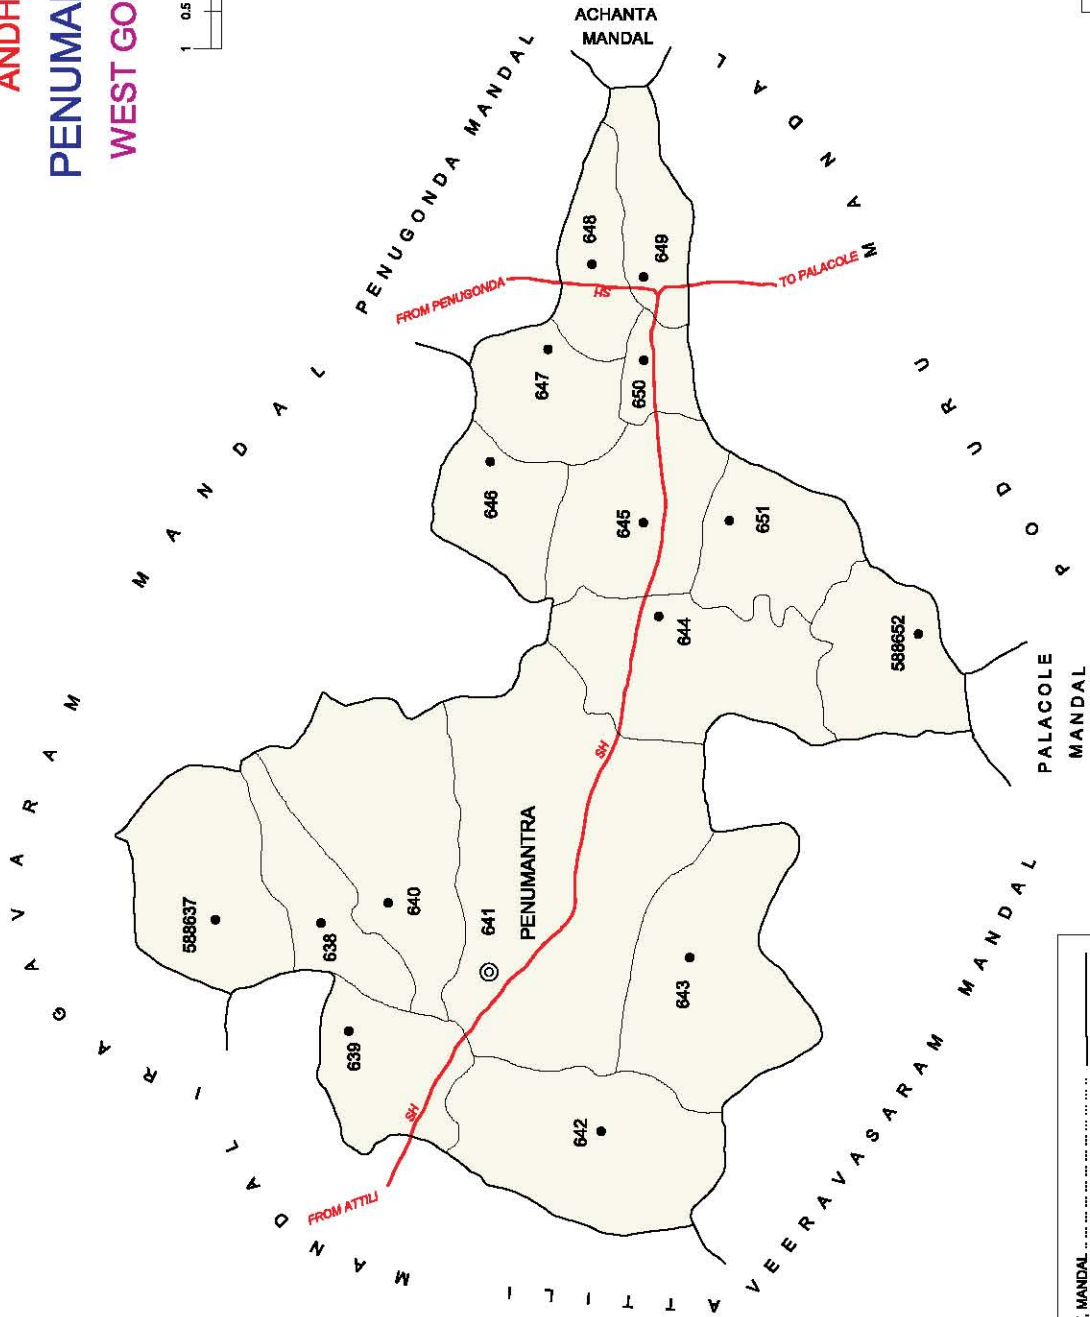

NO. OF TOWNS :  
 NO. OF VILLAGES : 14  
 DISTANCE FROM Dist. H.Qrts.  
 TO MANDAL : 82 Kms.

INDIA

ANDHRA PRADESH

PENUMANTRA MANDAL

WEST GODAVARI DISTRICT

BOUNDARY, MANDAL .....  
BOUNDARY, VILLAGE WITH L.C.No .....  
HEAD QUARTERS, MANDAL .....  
STATE HIGHWAY.....