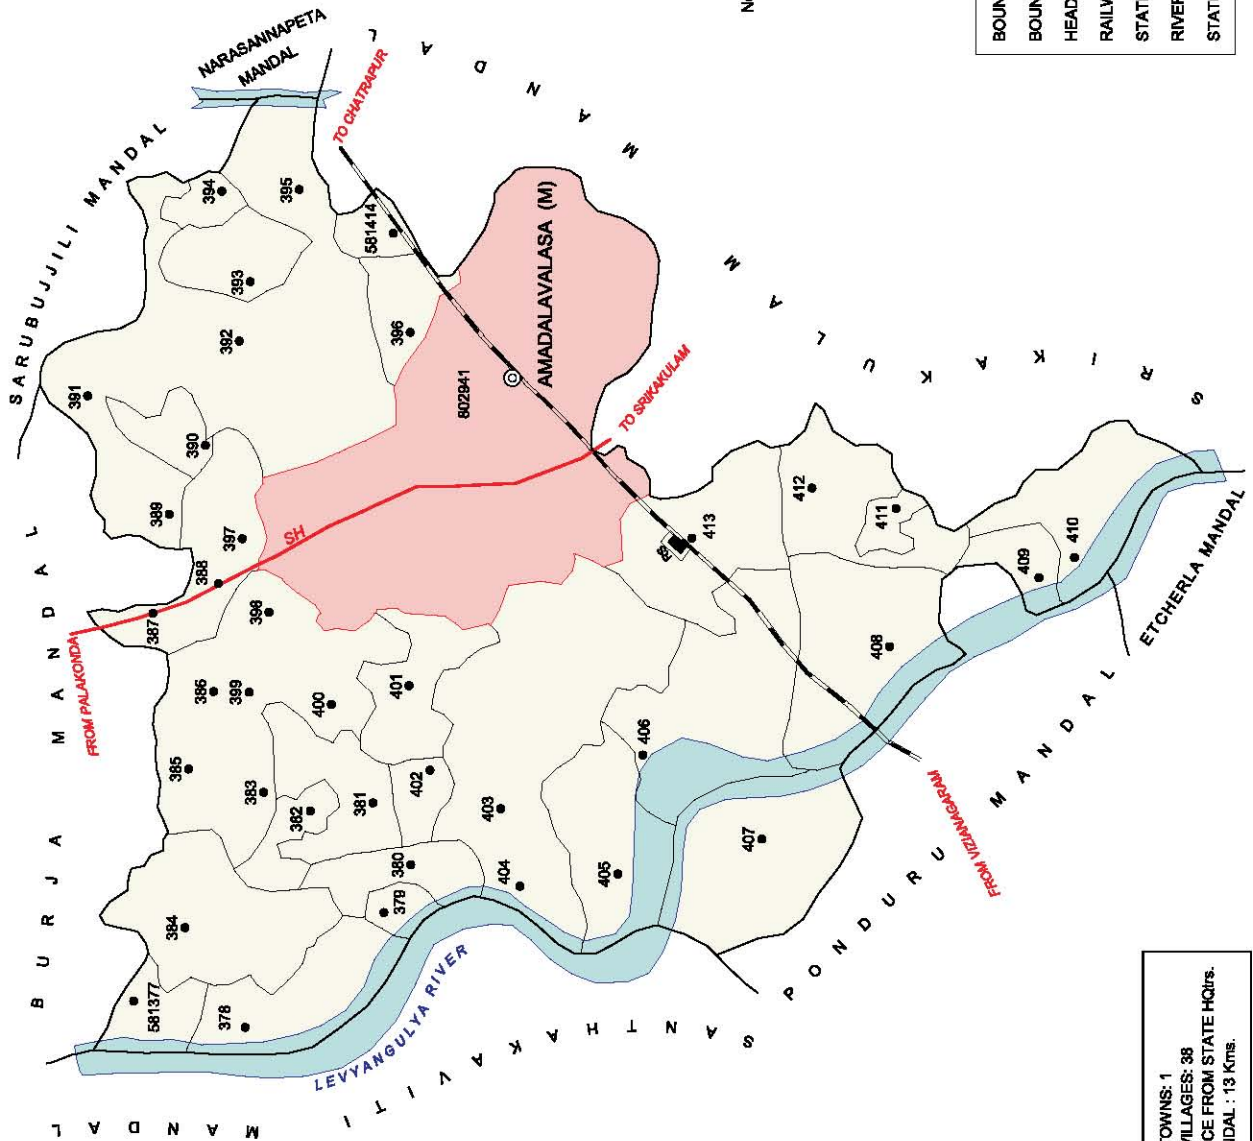

INDIA

ANDHRA PRADESH

AMADALAVALASA MANDAL
SRIKAKULAM DISTRICT

Note:- Amadalavalasa (NP) is fully included in Amadalavalasa (M)

581414	BOUNDARY, MANDAL.....
⊙	BOUNDARY, VILLAGE WITH L.C. No.....
RS	HEADQUARTERS, MANDAL.....
SH	RAILWAY LINE WITH STATION, BROAD GAUGE...
	STATE HIGHWAY.....
	RIVER / STREAM / TANK.....
802941	STATUTORY TOWN WITH L.C.No.....

No. OF TOWNS : 1
No. OF VILLAGES : 38
DISTANCE FROM STATE HQtrs.
TO MANDAL : 13 Kms.