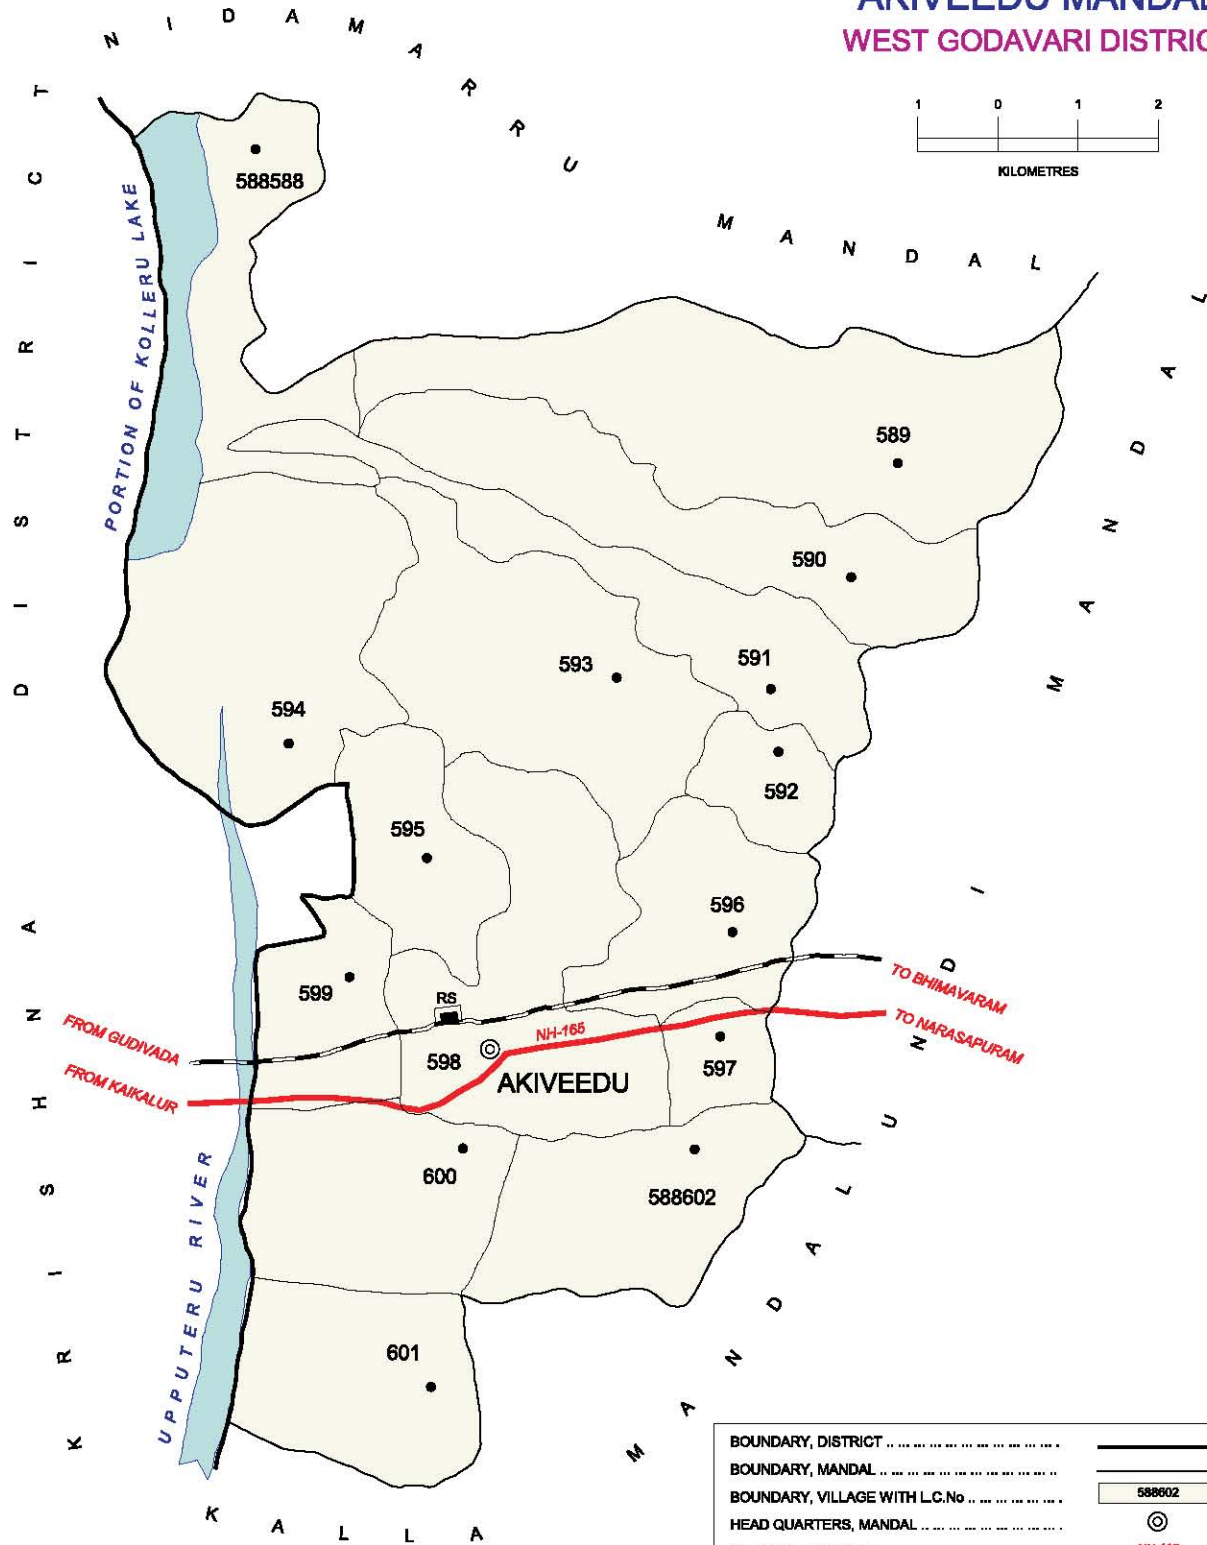

NO. OF TOWNS : NIL
NO. OF VILLAGES : 15
DISTANCE FROM Dist.H.Qrts.
TO MANDAL : 45 Kms.

INDIA
ANDHRA PRADESH
AKIVEEDU MANDAL
WEST GODAVARI DISTRICT

BOUNDARY, DISTRICT	
BOUNDARY, MANDAL	
BOUNDARY, VILLAGE WITH L.C.No	
HEAD QUARTERS, MANDAL	
NATIONAL HIGHWAY.....	
RAILWAY LINE WITH STATION, BROAD GAUGE ...	
RIVER / STREAM / TANK