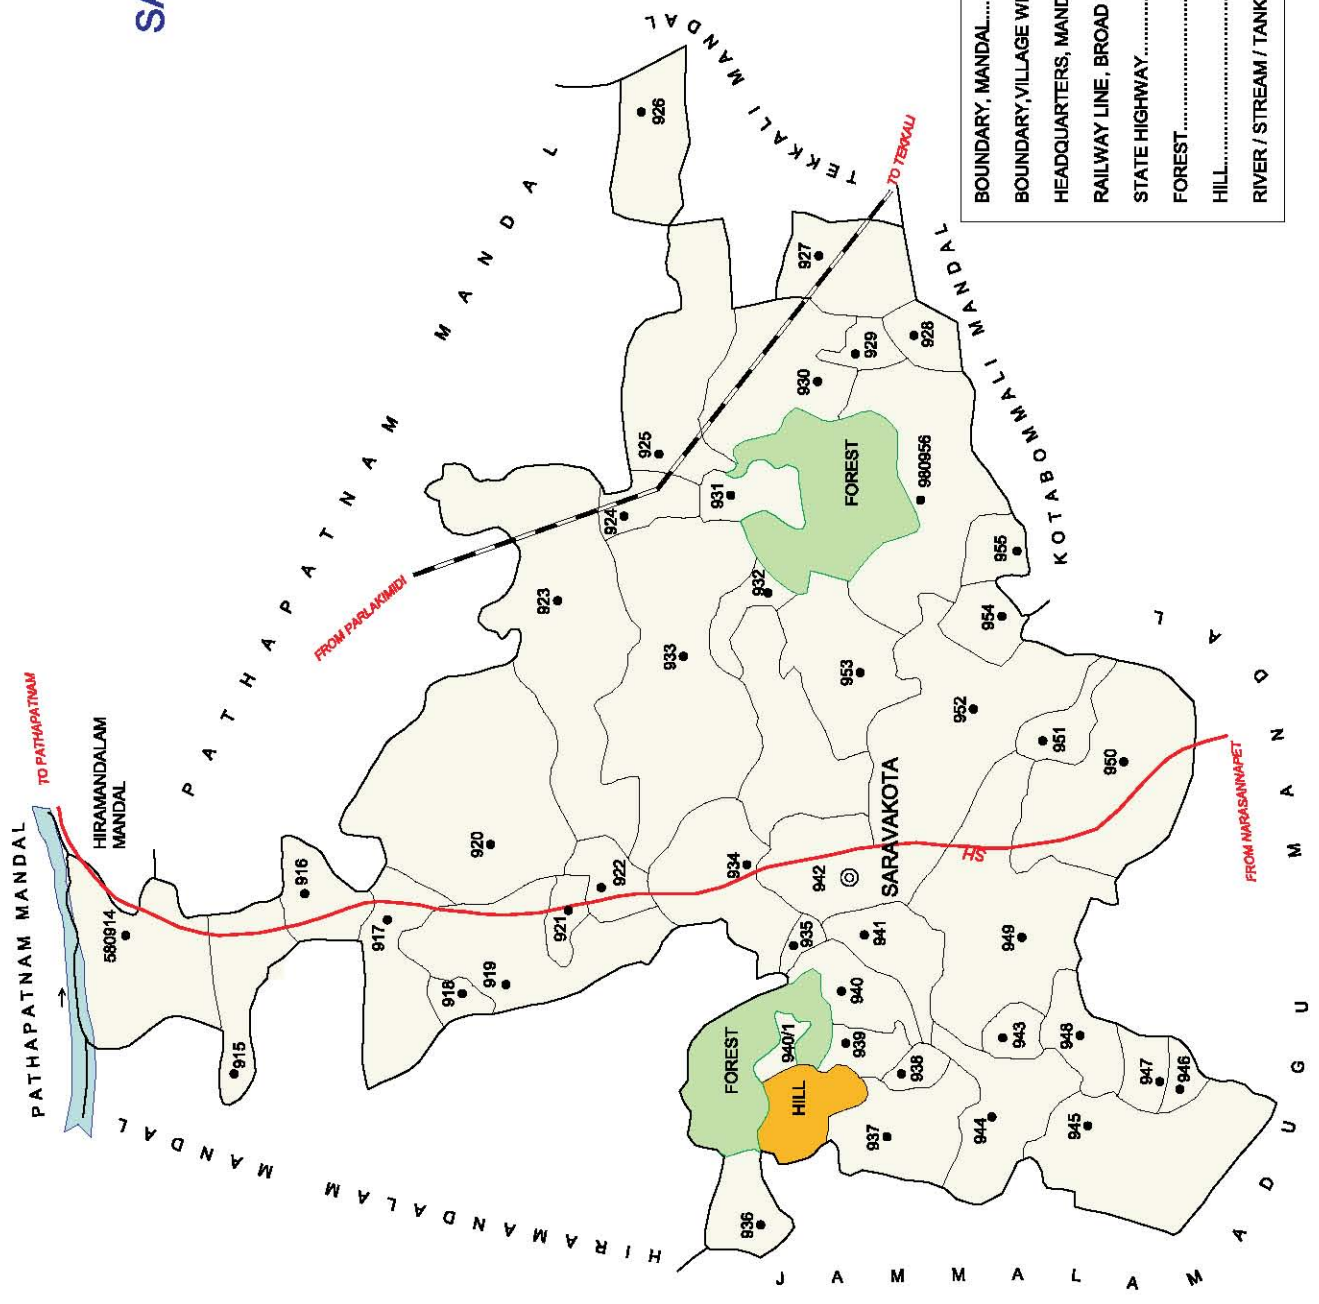

INDIA

ANDHRA PRADESH

SARAVAKOTA MANDAL

SRIKAKULAM DISTRICT

No. OF TOWNS : NIL
No. OF VILLAGES : 43
DISTANCE FROM Dist. H.Qtrs.
TO MANDAL : 43 Kms.

BOUNDARY, MANDAL.....	580914
BOUNDARY, VILLAGE WITH L.C. No.....	☉
HEADQUARTERS, MANDAL.....	
RAILWAY LINE, BROAD GAUGE	SH
STATE HIGHWAY.....	SH
FOREST.....	FOREST
HILL.....	HILL
RIVER / STREAM / TANK.....