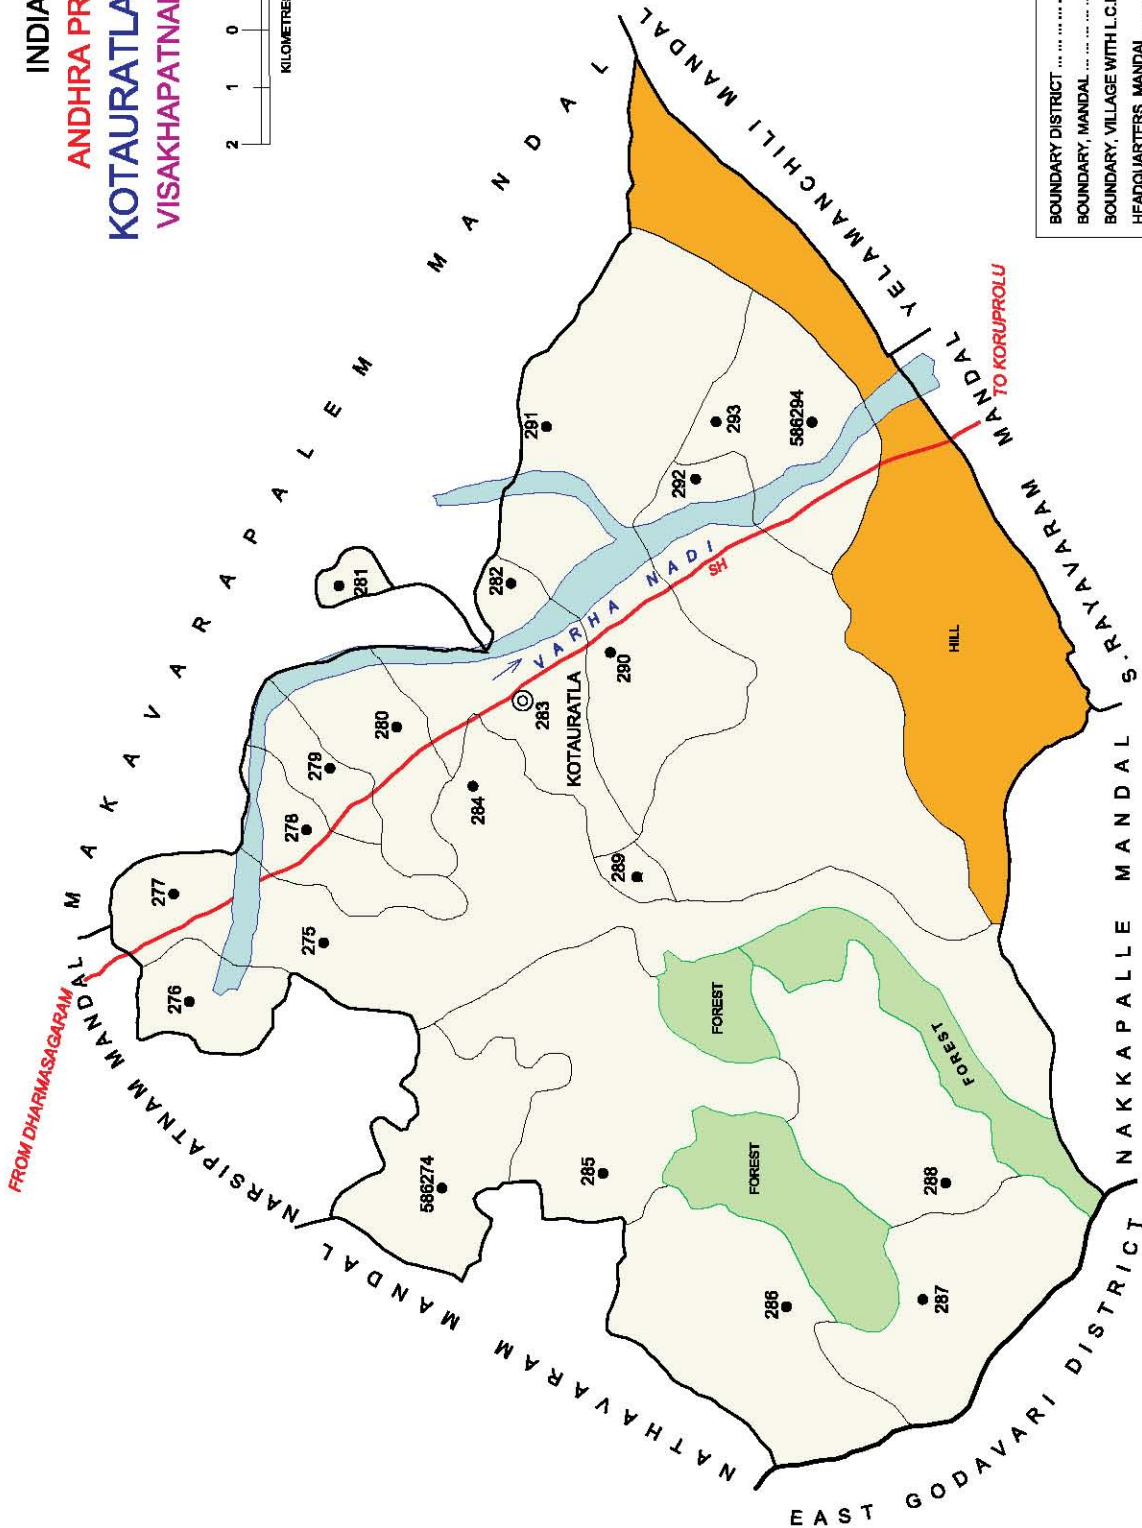

INDIA
ANDHRA PRADESH
KOTOURATLA MANDAL
VISAKHAPATNAM DISTRICT

BOUNDARY, DISTRICT	.....
BOUNDARY, MANDAL	.....
BOUNDARY, VILLAGE WITH L.C.No.	.....
HEADQUARTERS, MANDAL	⊙
STATE HIGHWAY	SH
RIVER/STREAM/TANK	~
HILL	■
FOREST	■

No. OF TOWNS : NIL
No. OF VILLAGES : 21
DISTANCE FROM DMH. H. Qtrs.
TO MANDAL H. Qtrs. : 20 Kms.