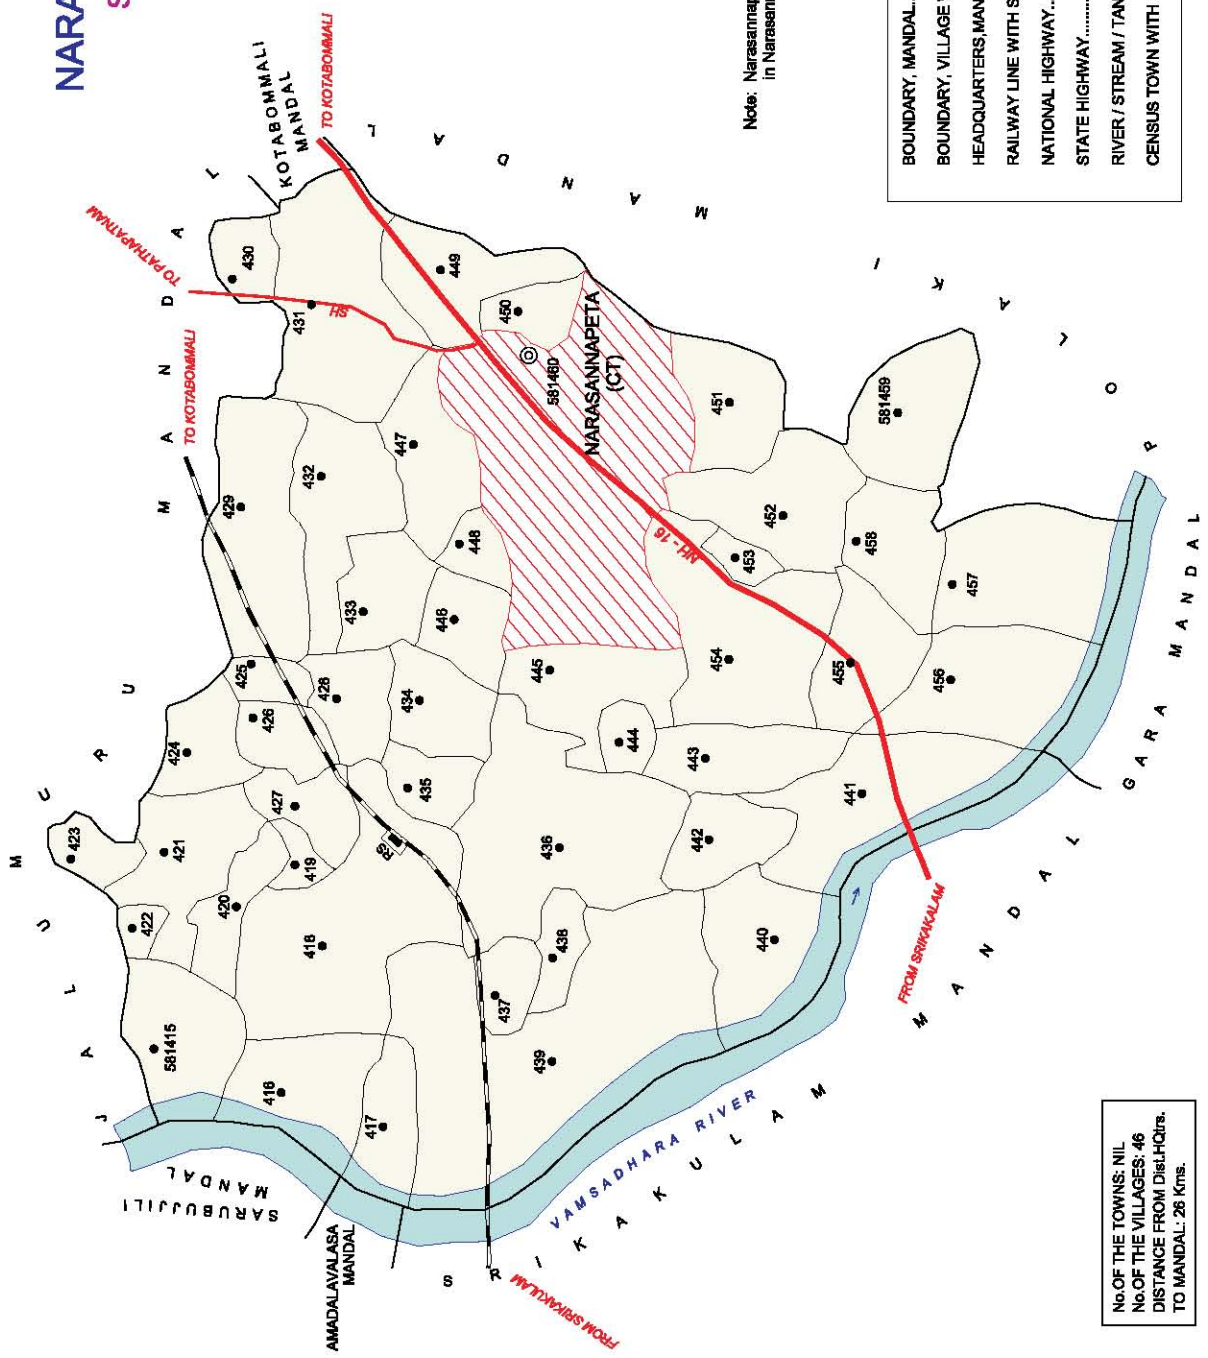

INDIA

ANDHRA PRADESH

NARASANNAPETA MADNAL SRIKAKULAM DISTRICT

Note: Narasannapeta (460) village is fully included in Narasannapeta (CT)

.....	BOUNDARY, MANDAL.....
.....	BOUNDARY, VILLAGE WITH L.C. No.....
.....	HEADQUARTERS, MANDAL.....
.....	RAILWAY LINE WITH STATION, BROAD GAUGE.....
.....	NATIONAL HIGHWAY.....
.....	STATE HIGHWAY.....
.....	RIVER / STREAM / TANK.....
.....	CENSUS TOWN WITH L.C. No.....

No. OF THE TOWNS: NIL
No. OF THE VILLAGES: 46
DISTANCE FROM Dis.HQtrs.
TO MANDAL: 28 Kms.