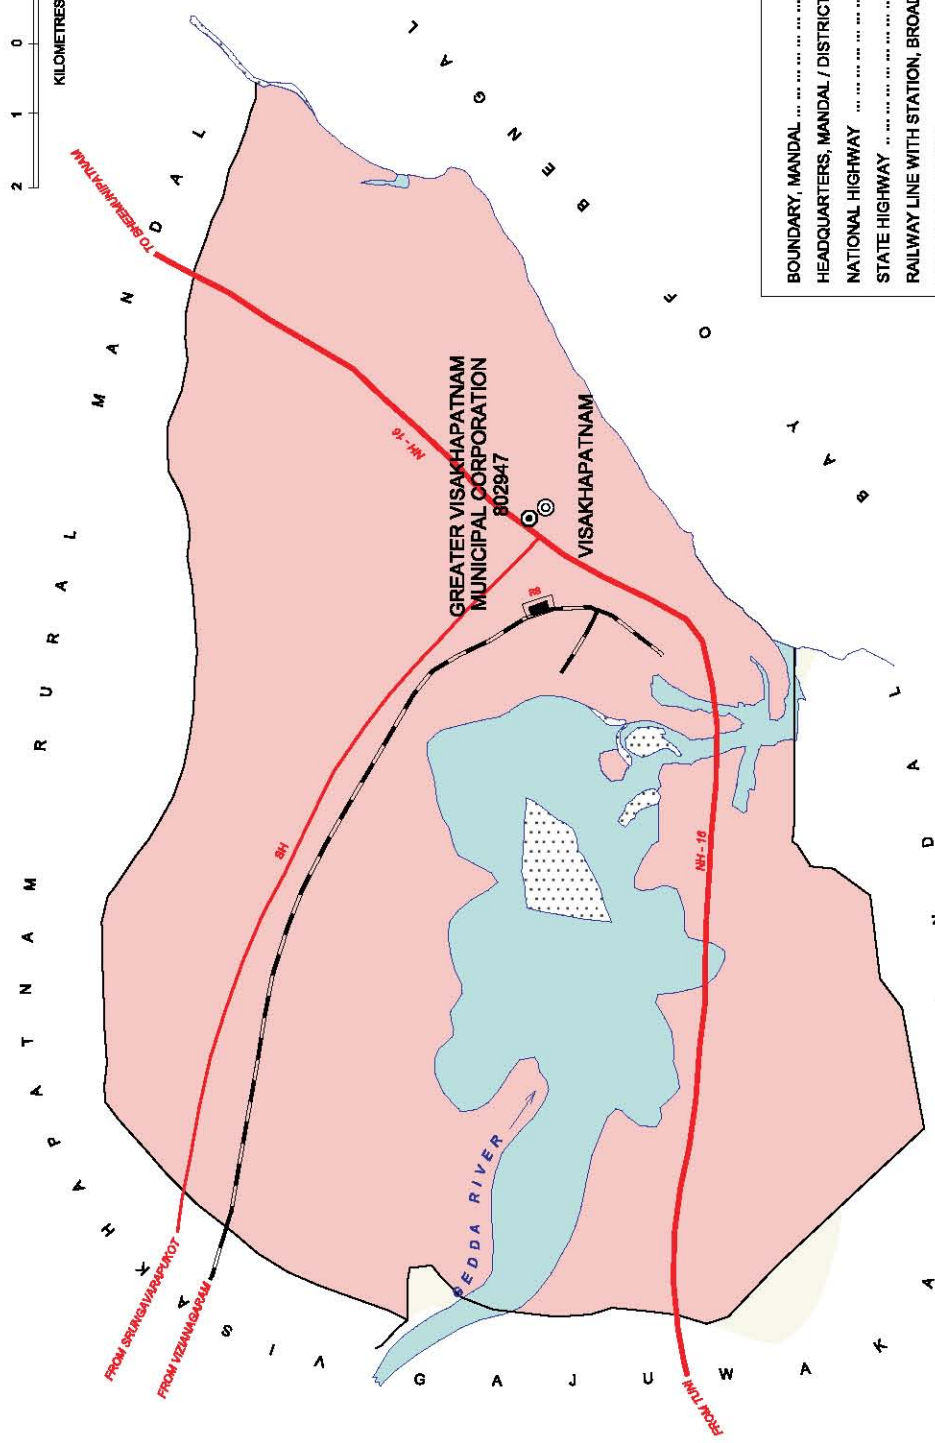

INDIA
ANDHRA PRADESH
VISAKHAPATNAM URBAN MANDAL
VISAKHAPATNAM DISTRICT

No. OF TOWNS : 1
No. OF VILLAGES : NIL
DISTANCE FROM Dist. H.Qtrs.
TO MANDAL H.Qtrs : 0 Kms.

BOUNDARY, MANDAL	.....
HEADQUARTERS, MANDAL / DISTRICT	⊙ / ⊙
NATIONAL HIGHWAY	NH-16
STATE HIGHWAY	SH
RAILWAY LINE WITH STATION, BROAD GAUGE	—+—
RIVER/STREAM/TANK	~
STATUTORY TOWN WITH L.C.No.	802947

Note: GVMC is Spread over in 7 Mandals viz Sabbavaram, Pandurthi, Visakhapatnam (R) Visakhapatnam (U), Peddaganthyada, Gajuwaka and Paravada.