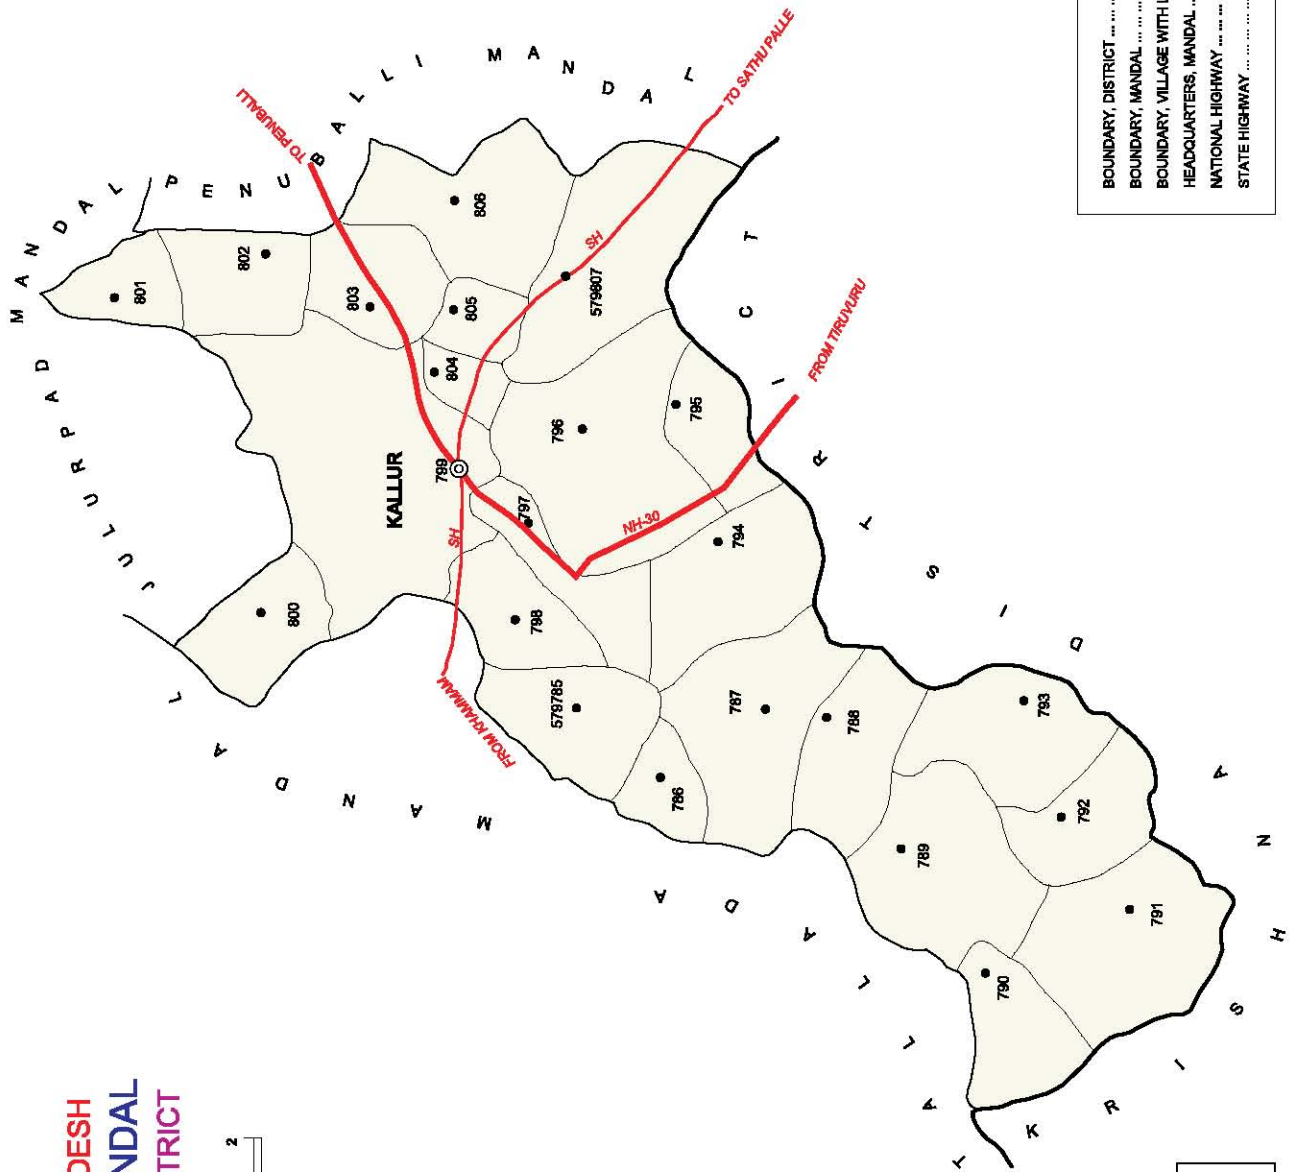

INDIA
ANDHRA PRADESH
KALLUR MANDAL
KHAMMAM DISTRICT

.....	BOUNDARY, DISTRICT
.....	BOUNDARY, MANDAL
.....	BOUNDARY, VILLAGE WITH LC NO
.....	HEADQUARTERS, MANDAL
.....	NATIONAL HIGHWAY
.....	STATE HIGHWAY

No. OF TOWNS : NIL
No. OF VILLAGES : 23
DISTANCE FROM Dist. H.Qtrs.
TO MANDAL H.Qtrs : 50 kms