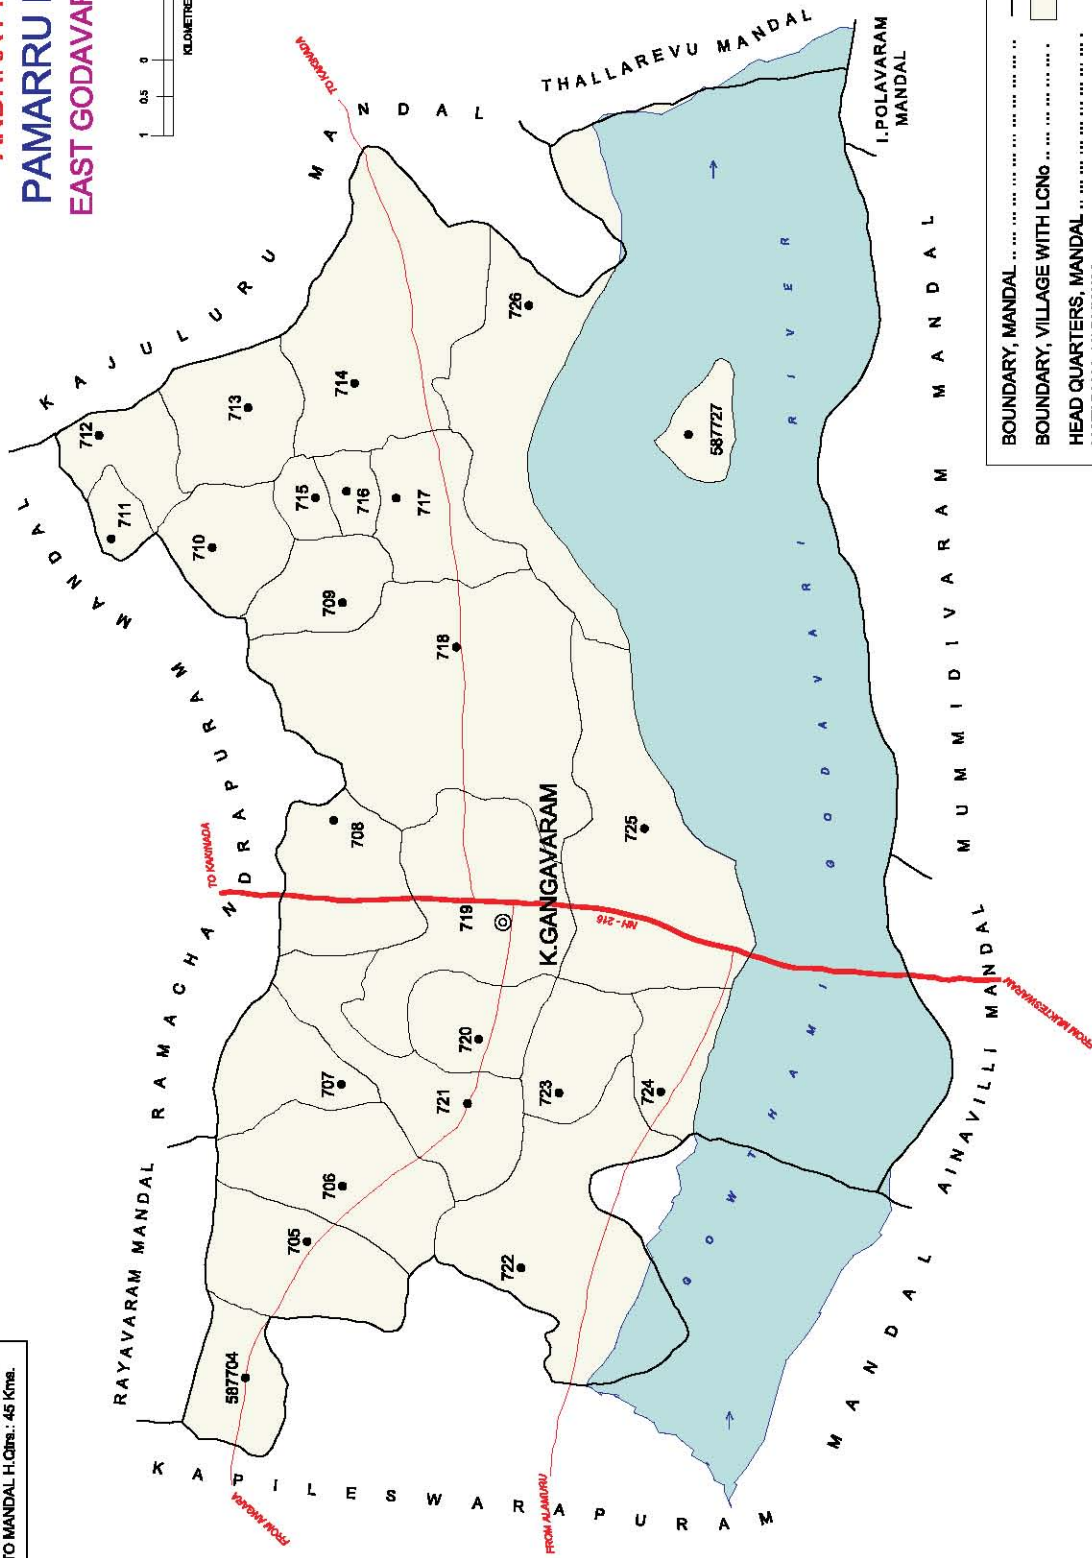

INDIA
ANDHRA PRADESH
PAMARRU MANDAL
EAST GODAVARI DISTRICT

No. OF TOWNS : Nil
No. OF VILLAGES : 24
DISTANCE FROM Dist.H.Qtrs.
TO MANDAL H.Qtrs. : 45 Kms.

	BOUNDARY, MANDAL
	BOUNDARY, VILLAGE WITH LCNO
	HEAD QUARTERS, MANDAL
	NATIONAL HIGHWAY
	OTHER IMPORTANT ROADS
	RIVER / STREAM / TANK