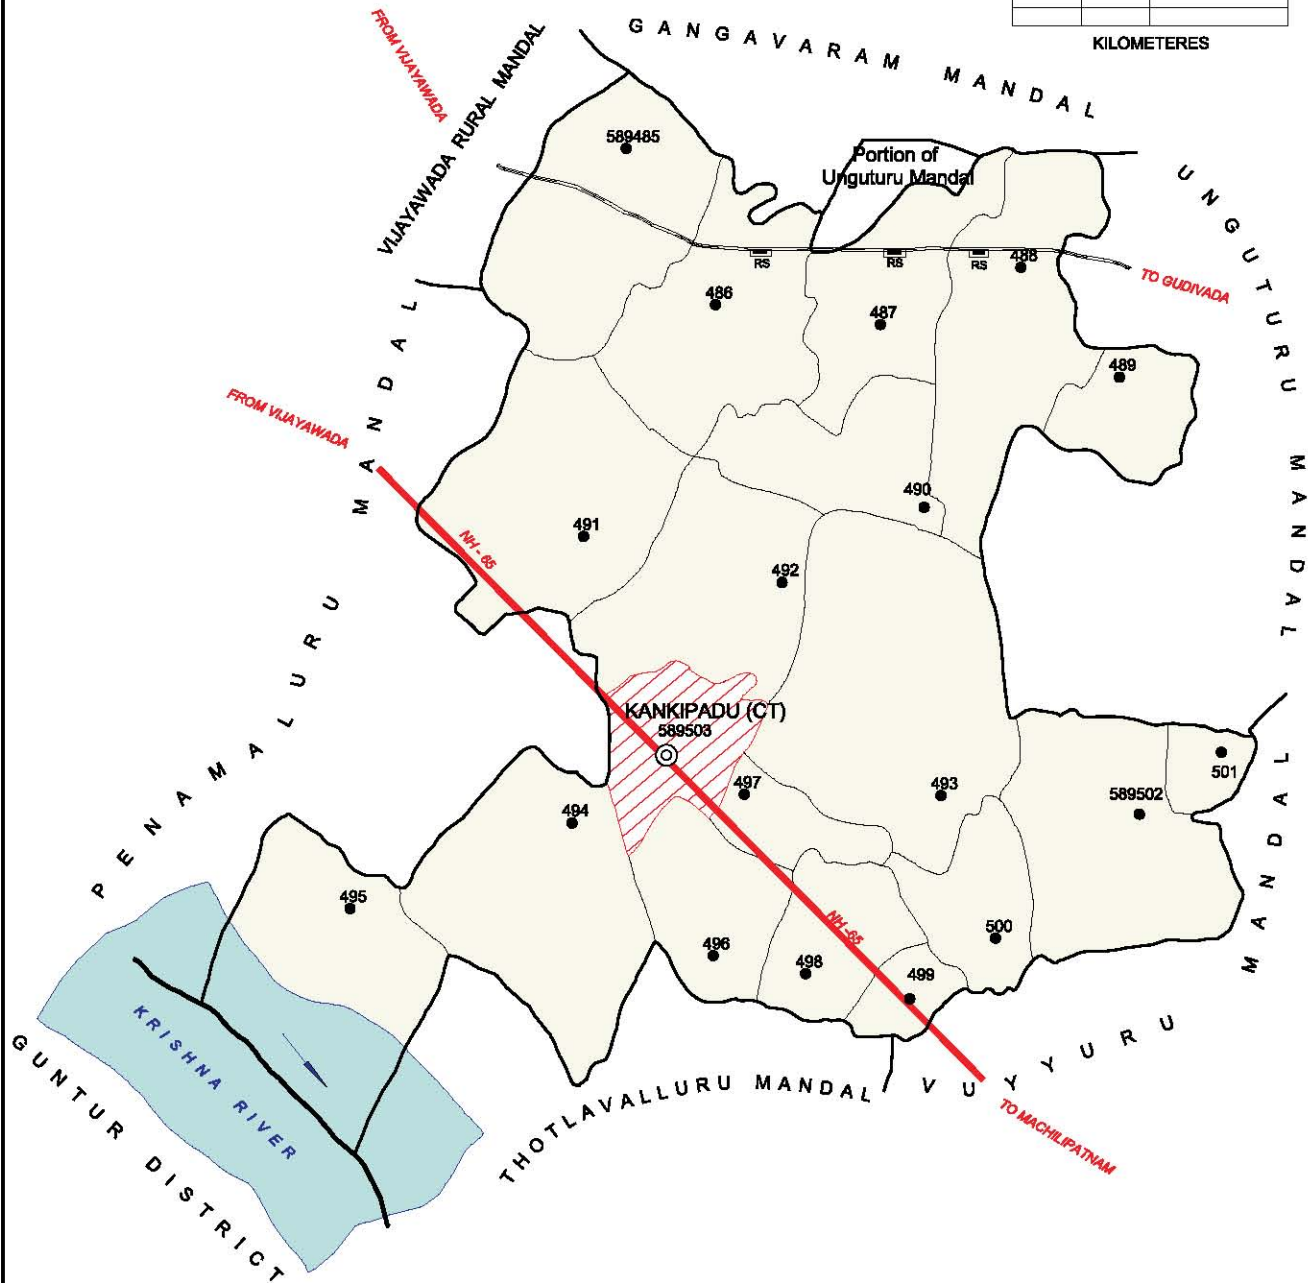

INDIA
ANDHRA PRADESH
KANKIPADU MANDAL
KRISHNA DISTRICT

Note: Kankipadu (503) village is fully included in Kankipadu (CT)

No. OF TOWNS : 1
No. OF VILLAGES : 18
DISTANCE FROM Dist. H. Qtrs.
TO MANDAL : 51 Kms.

BOUNDARY, DISTRICT	—————
BOUNDARY, MANDAL	—————
BOUNDARY, VILLAGE WITH L.C.No.	589485
HEADQUARTERS, MANDAL	⊙
NATIONAL HIGHWAY	NH - 85
RAILWAY LINE WITH STATION, BROAD GAUGE	RS
RIVER / STREAM / TANK	
CENSUS TOWN/OG WITH L.C.No	589503