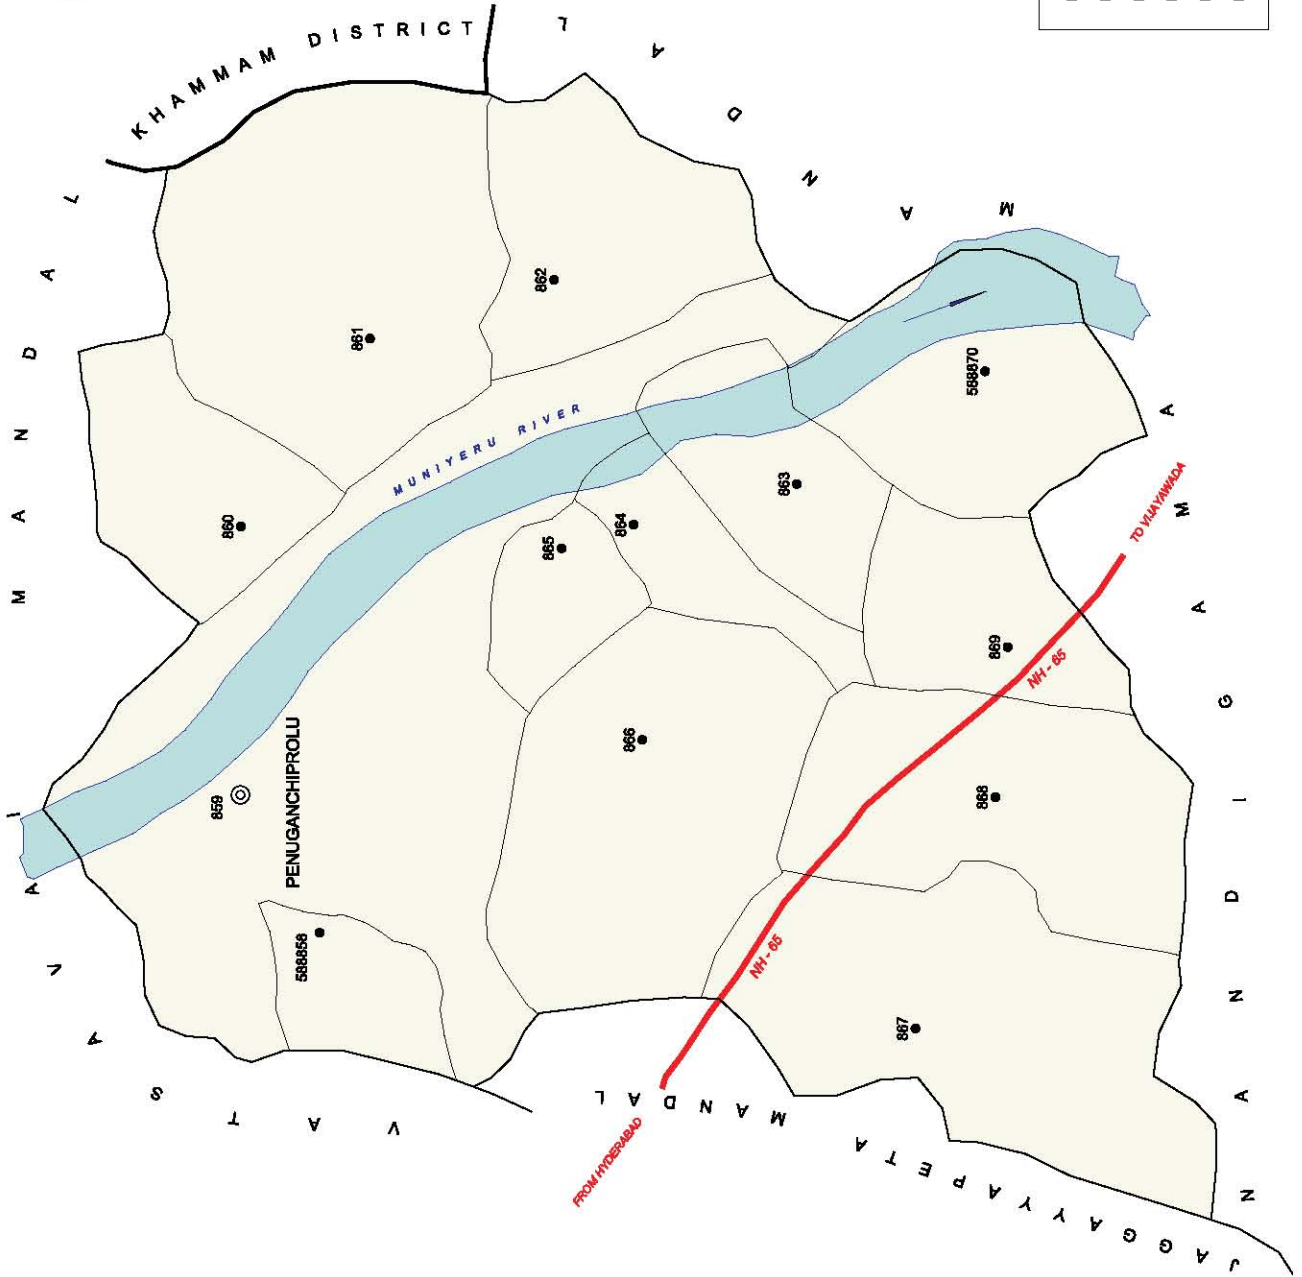

INDIA
ANDHRA PRADESH
PENUGANCHIPROLU MANDAL
KRISHNA DISTRICT

No. OF TOWNS : NIL
No. OF VILLAGES : 13
DISTANCE FROM Dist. H. Qtrs.
TO MANDAL : 137 Kms.

BOUNDARY, DISTRICT	.....
BOUNDARY, MANDAL	.....
BOUNDARY, VILLAGE WITH L C No	.....
HEADQUARTERS, MANDAL	⊙
NATIONAL HIGHWAY	— NH - 65 —
RIVER / STREAM / TANK	~~~~~