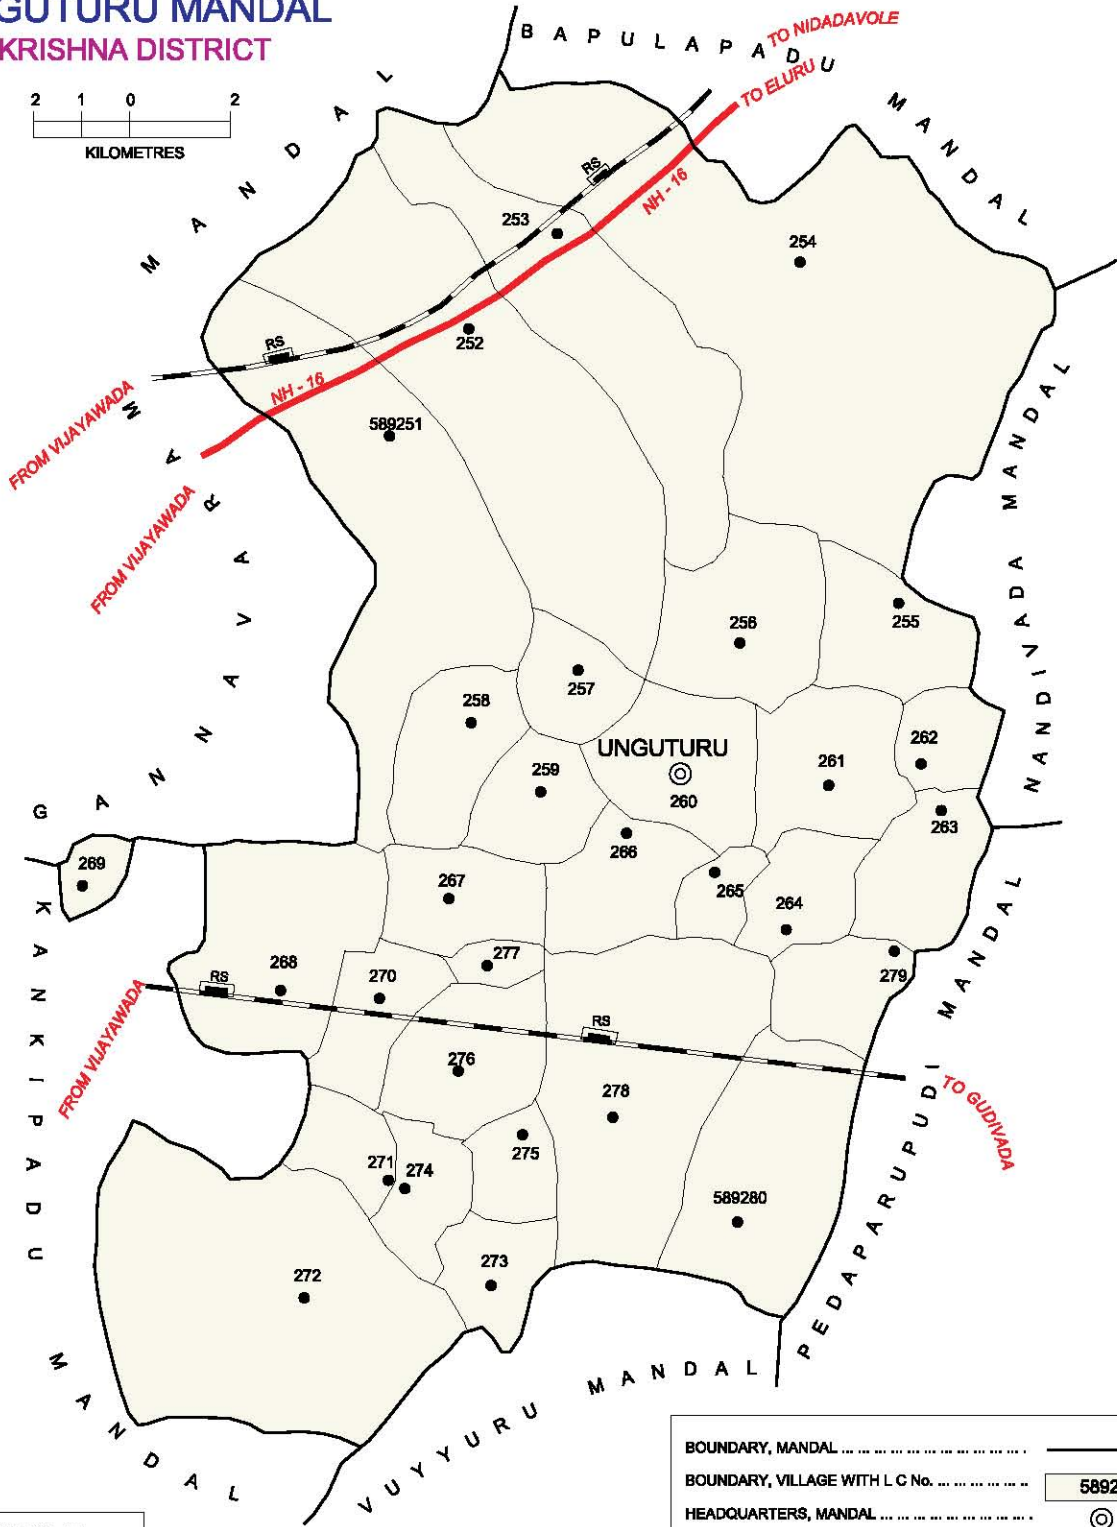

INDIA
ANDHRA PRADESH
UNGUTURU MANDAL
KRISHNA DISTRICT

NO. OF TOWNS : NIL
NO. OF VILLAGES : 30
DISTANCE FROM Dist.H.Qrts.
TO MANDAL : 63 Kms.

BOUNDARY, MANDAL	—————
BOUNDARY, VILLAGE WITH L C No.	589251
HEADQUARTERS, MANDAL	⊙
NATIONAL HIGHWAY	NH - 16
RAILWAY LINE WITH STATION, BROAD GAUGE ...	RS