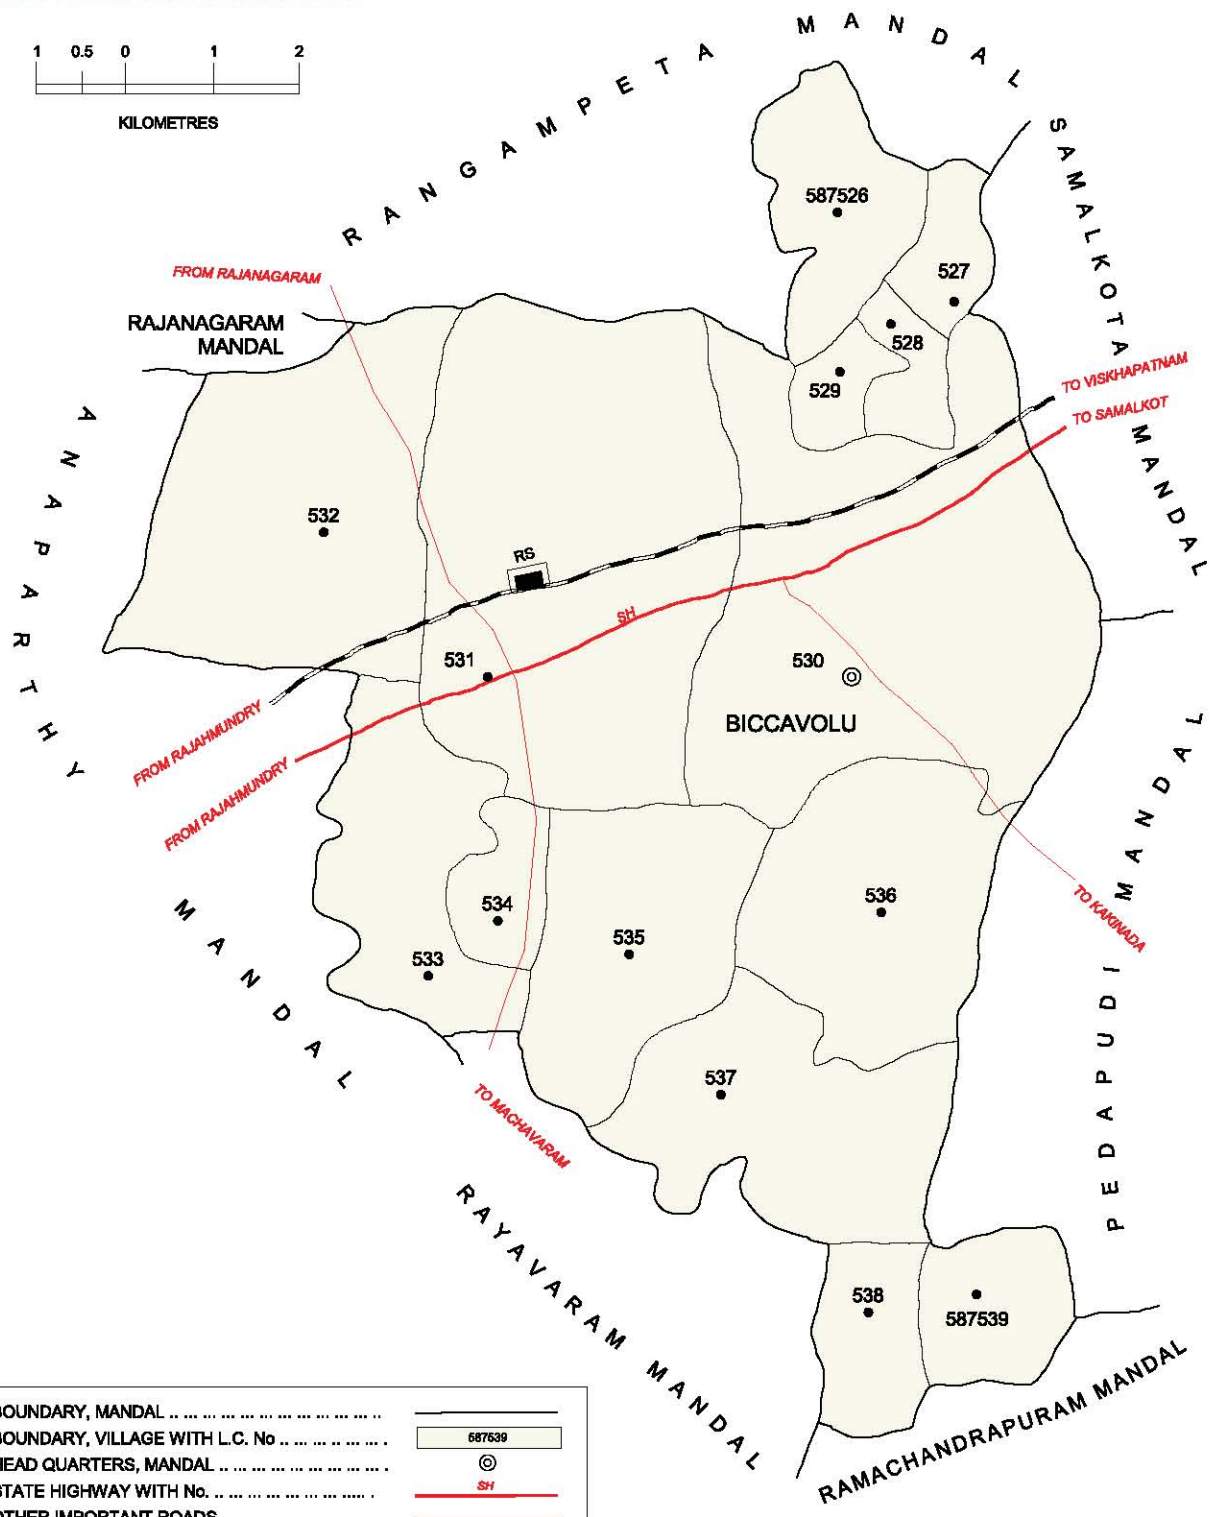

INDIA
ANDHRA PRADESH
BICCAVOLU MANDAL
EAST GODAVARI DISTRICT

No. OF TOWNS : Nil
No. OF VILLAGES : 14
DISTANCE FROM Dist.H.Qtrs.
TO MANDAL H.Qtrs. : 35 Kms.

BOUNDARY, MANDAL	
BOUNDARY, VILLAGE WITH L.C. No	
HEAD QUARTERS, MANDAL	
STATE HIGHWAY WITH No.	
OTHER IMPORTANT ROADS	
RAILWAY LINE WITH STATION, BROAD GAUGE ...