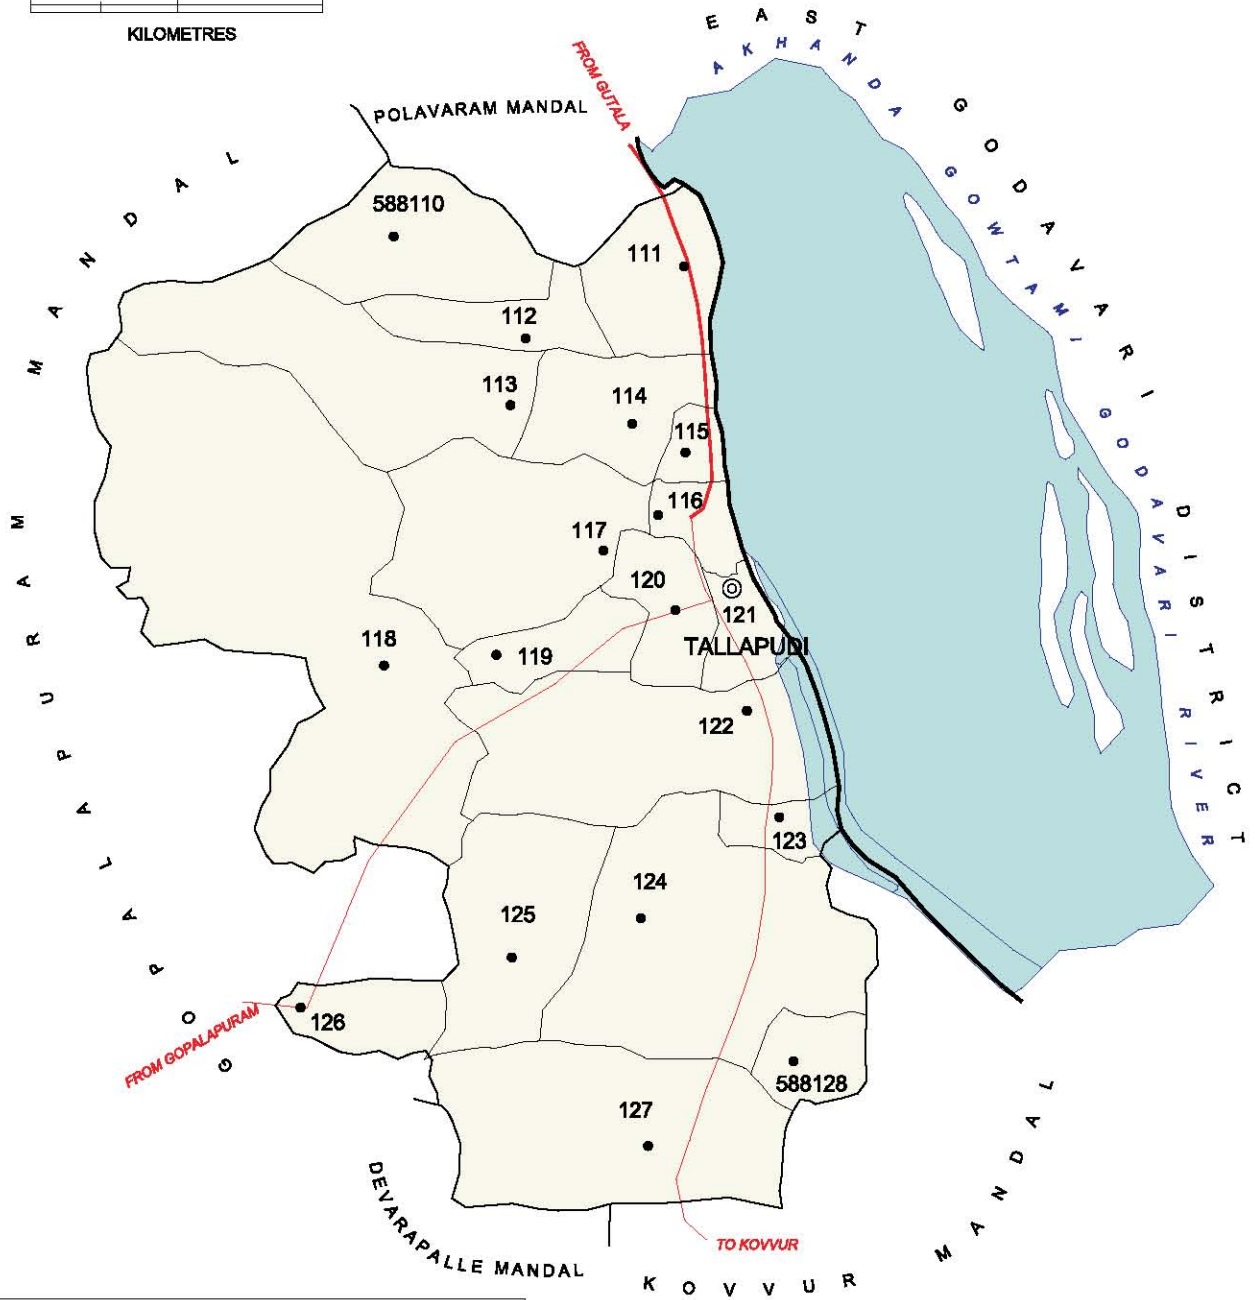

INDIA
ANDHRA PRADESH
TALLAPUDI MANDAL
WEST GODAVARI DISTRICT

NO. OF TOWNS : NIL
NO. OF VILLAGES : 19
DISTANCE FROM Dist.H.Qrts.
TO MANDAL : 130 Kms.

BOUNDARY, DISTRICT	—————
BOUNDARY, MANDAL	—————
BOUNDARY, VILLAGE WITH L.C.No	588110
HEAD QUARTERS, MANDAL	⊙
STATE HIGHWAY	SH
OTHER IMPORTANT ROADS	—————
RIVER / STREAM / TANK	~~~~~