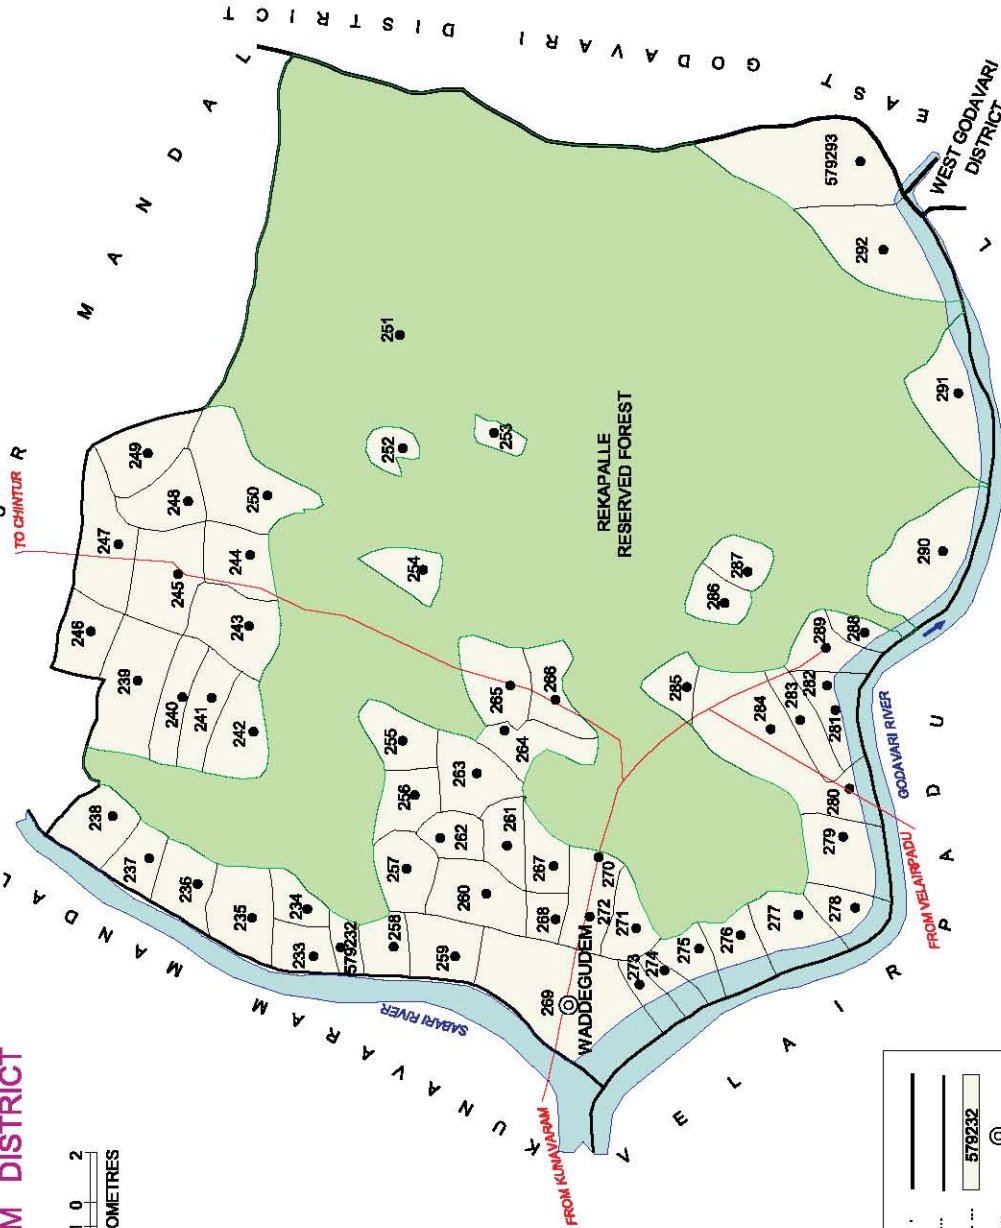

INDIA
ANDHRA PRADESH
VARARAMACHANDRAPURAM MANDAL
KHAMMAM DISTRICT

BOUNDARY, DISTRICT	.....
BOUNDARY, MANDAL	.....
BOUNDARY, VILLAGE WITH LC NO	.....
HEADQUARTERS, MANDAL	⊙
OTHER IMPORTANT ROADS	.....
RIVER / STREAM / TANK	.....
FOREST	.....

No. OF TOWNS : NIL
No. OF VILLAGES : 62
DISTANCE FROM Dist. H.Q.s.
TO MANDAL H.Q.s. : 175 kms.

Note: Vararamachandrapuram is hamlet of Waddegudem village.