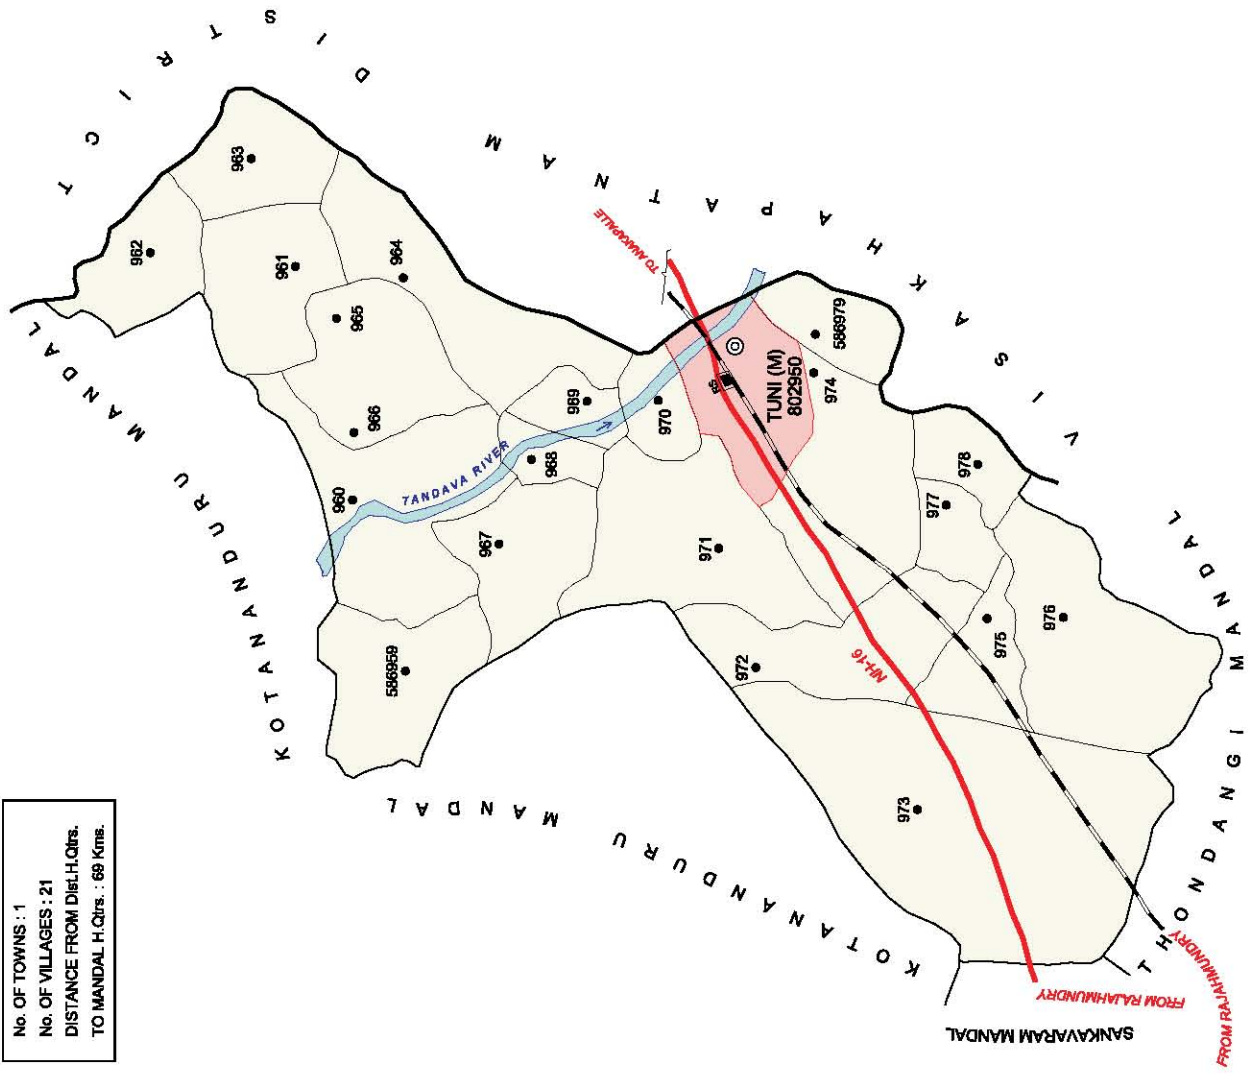

INDIA
ANDHRA PRADESH
TUNI MANDAL
EAST GODAVARI DISTRICT

No. OF TOWNS : 1
No. OF VILLAGES : 21
DISTANCE FROM Dist.H.Qtrs.
TO MANDAL H.Qtrs. : 68 Kms.