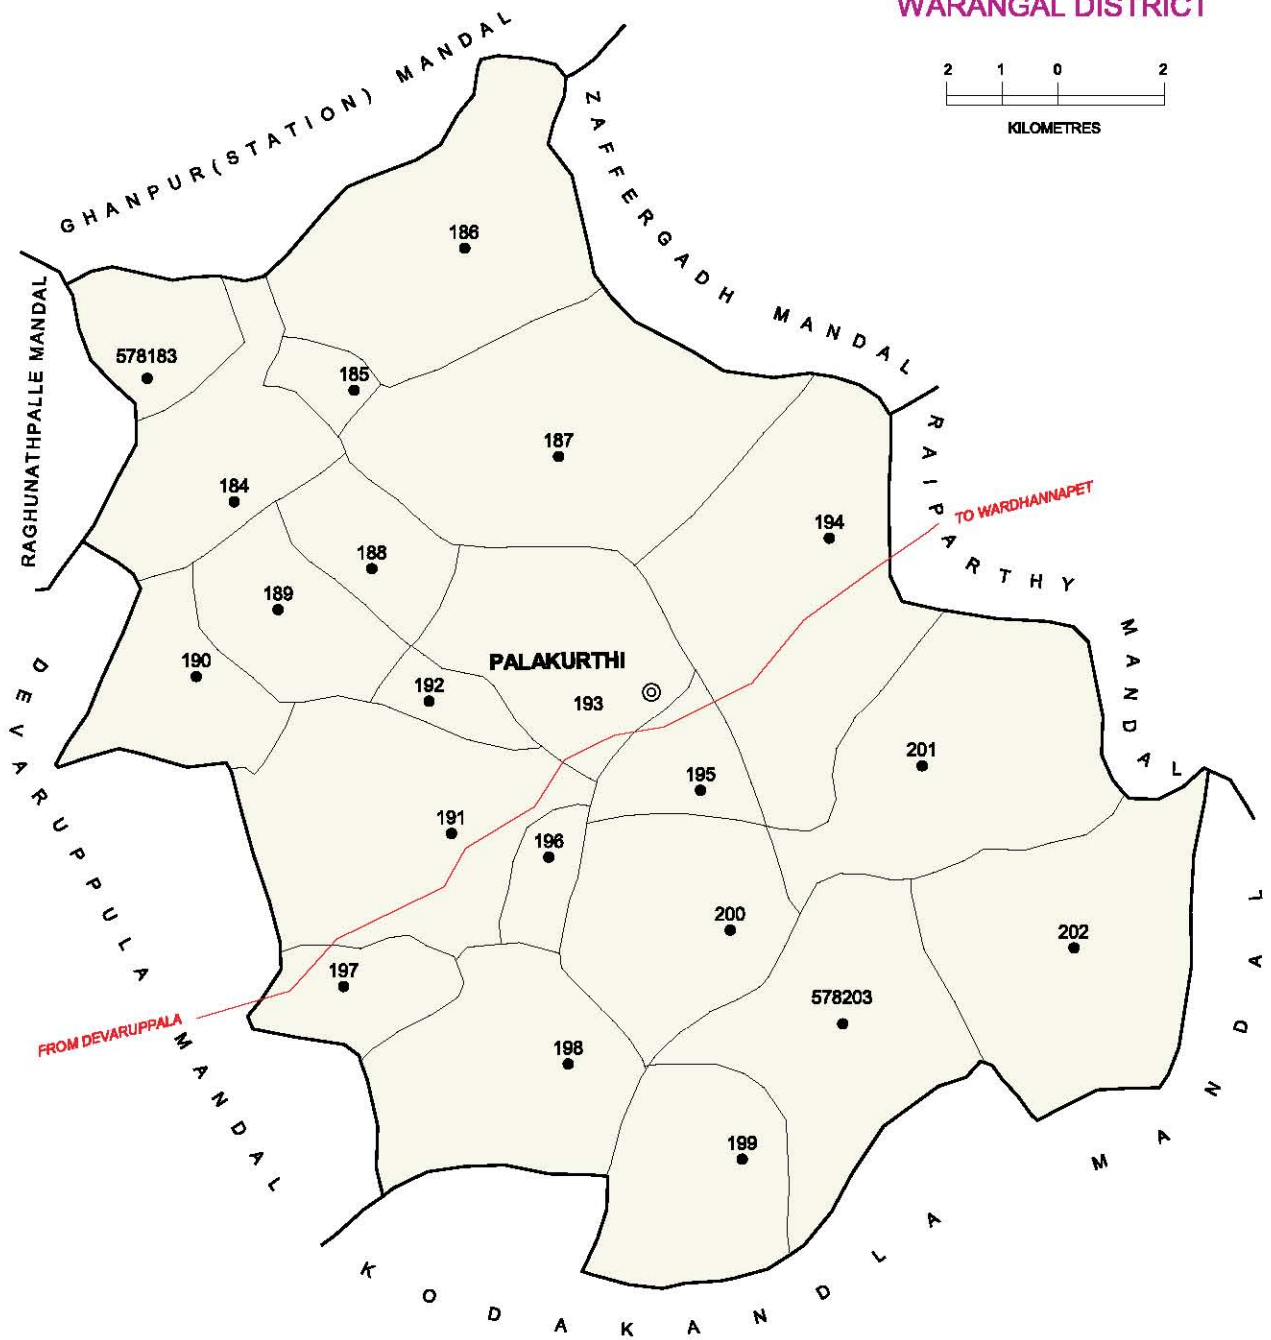

INDIA
ANDHRA PRADESH
PALAKURTHI MANDAL
WARANGAL DISTRICT

BOUNDARY, MANDAL	
BOUNDARY, VILLAGE WITH L.C. No.	
HEADQUARTERS, MANDAL	
OTHER IMPORTANT ROADS	

No. OF TOWNS : NIL
No. OF VILLAGES : 21
DISTANCE FROM Dist. H. Qrs.
TO MANDAL : 92 Kms.