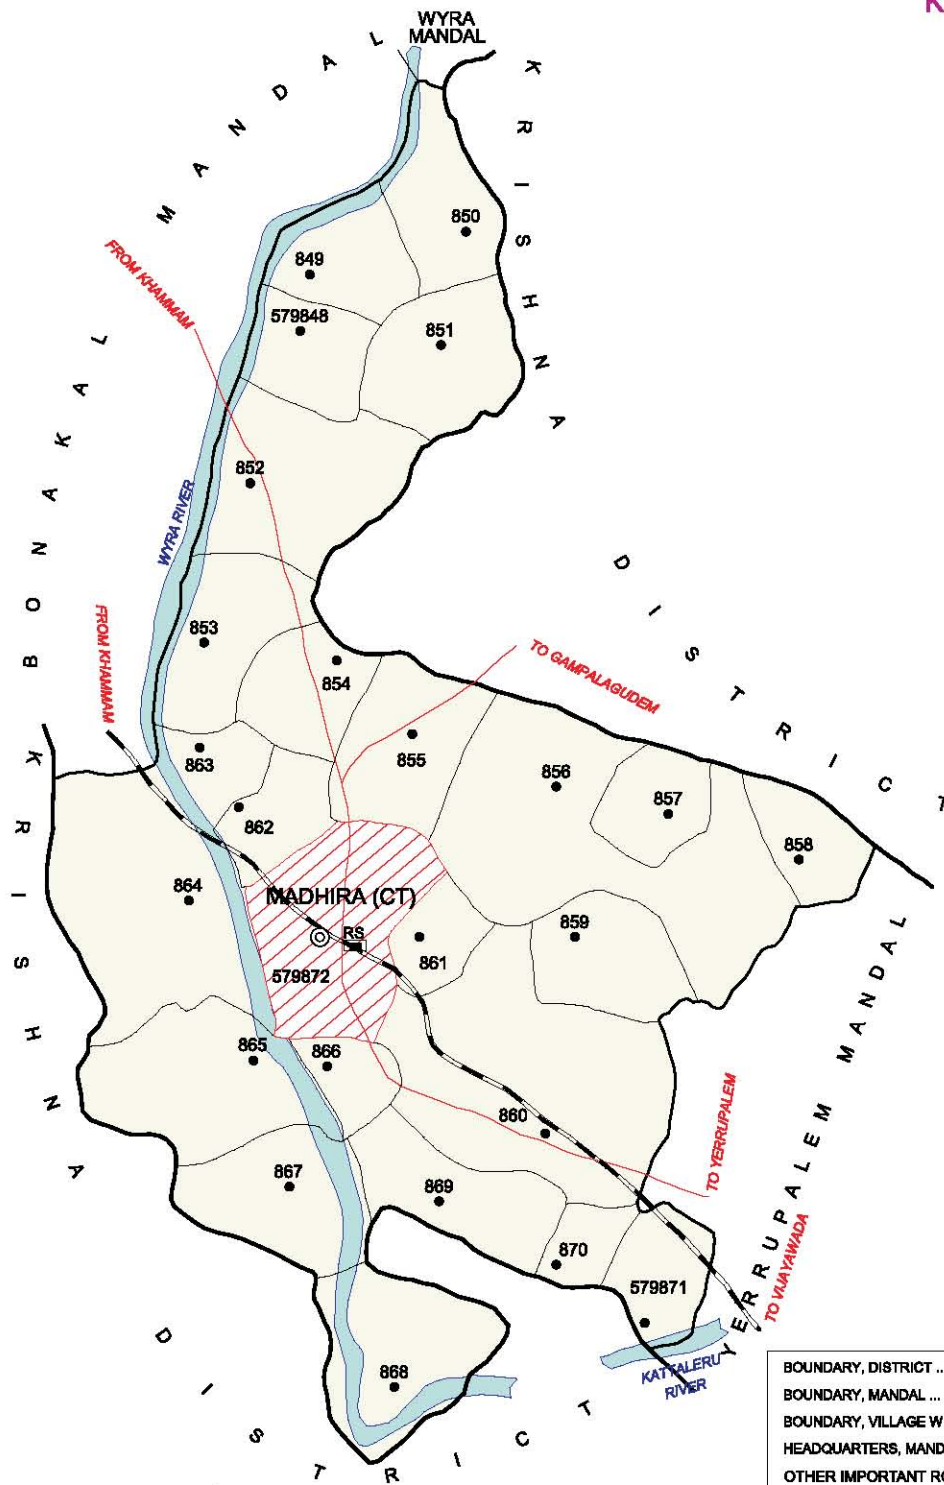

INDIA
ANDHRA PRADESH
MADHIRA MANDAL
KHAMMAM DISTRICT

No. OF TOWNS : 1
No. OF VILLAGES : 24
DISTANCE FROM Dist. H.Qrts.
TO MANDAL H.Qrts. : 58 kms.

Note: Madhira (872) village is fully included in Madhira CT.

BOUNDARY, DISTRICT	—————
BOUNDARY, MANDAL	—————
BOUNDARY, VILLAGE WITH LC NO	579848
HEADQUARTERS, MANDAL	⊙
OTHER IMPORTANT ROADS	—————
RAILWAYLINE WITH STATION BROAD GAUGE ...	RS
CENSUS TOWN/OG WITH LC NO.	579872
RIVER / STREAM / TANK