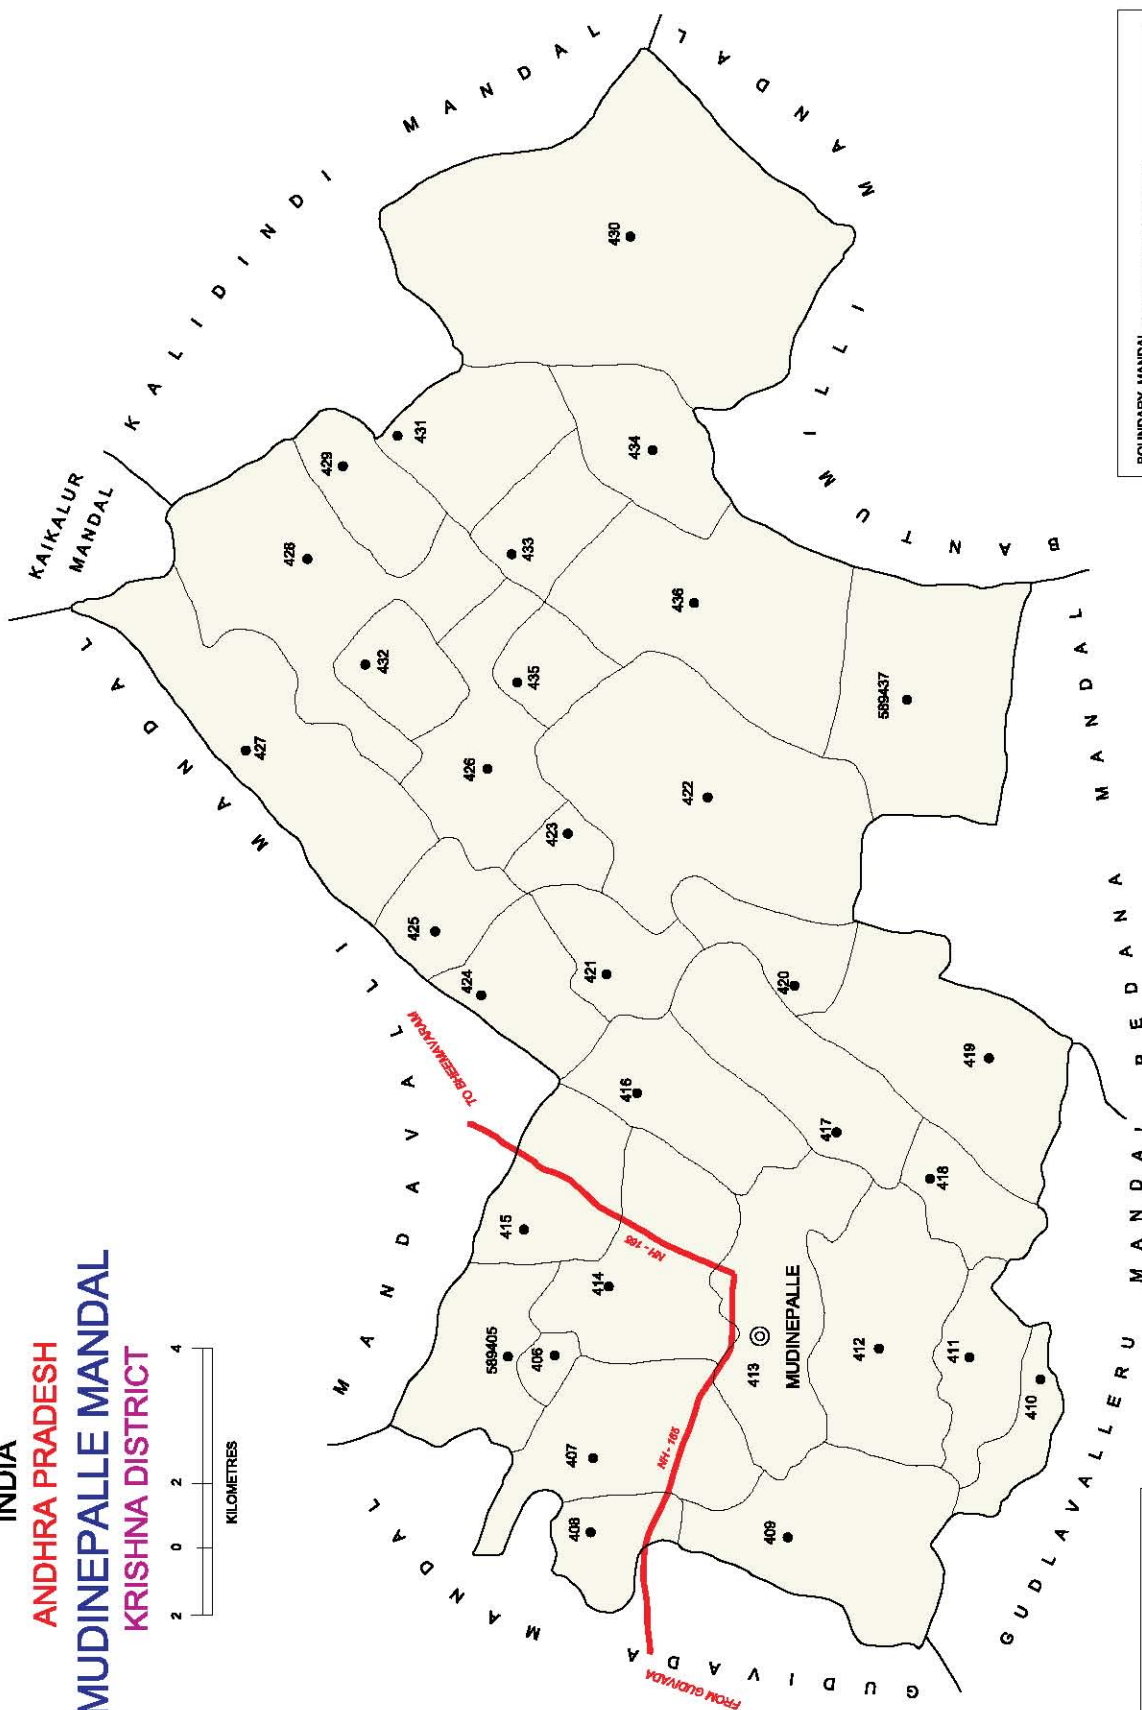

INDIA
ANDHRA PRADESH
MUDINEPALLE MANDAL
KRISHNA DISTRICT

BOUNDARY, MANDAL .....
BOUNDARY, VILLAGE WITH L C No. ....
HEADQUARTERS, MANDAL (413)
NATIONAL HIGHWAY: NH-766, NH-768, NH-769

No. OF TOWNS : NIL
No. OF VILLAGES : 33
DISTANCE FROM Dist. H. Qrs.
TO MANDAL : 36 Kms.