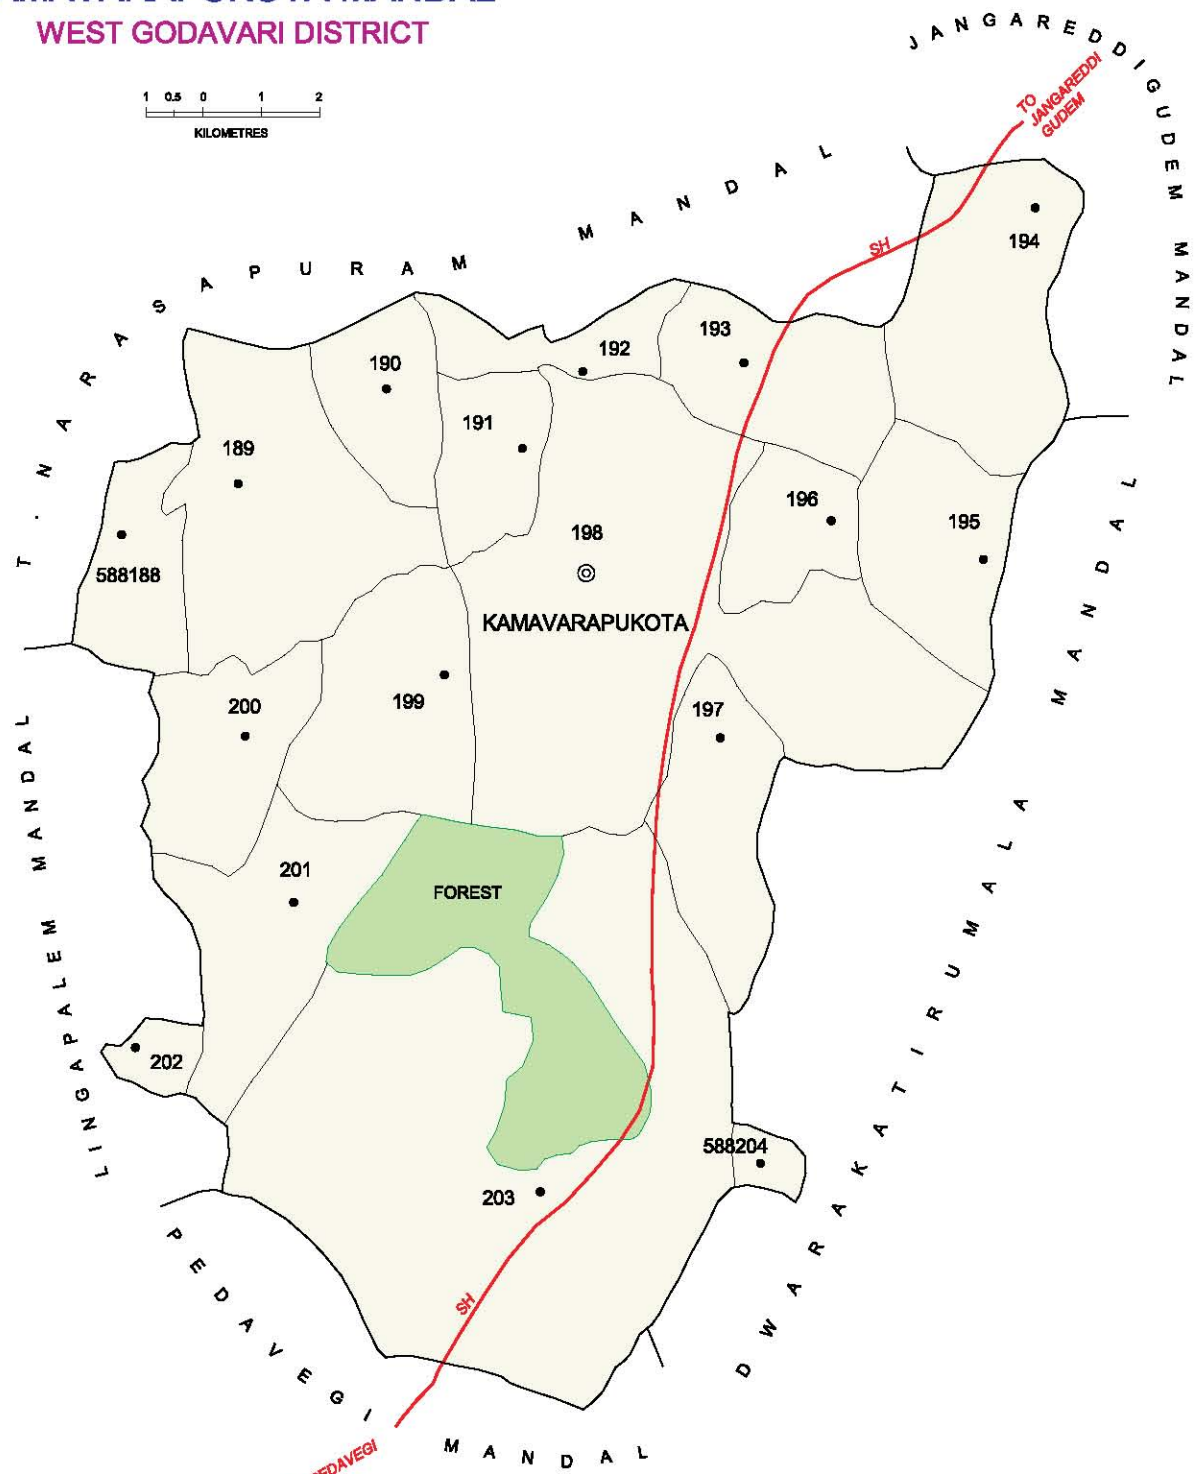

INDIA
ANDHRA PRADESH
KAMAVARAPUKOTA MANDAL
WEST GODAVARI DISTRICT

No. OF TOWNS : NIL
NO. OF VILLAGES : 17
DISTANCE FROM Dist. H.Qrts.
TO MANDAL : 41 Kms.

BOUNDARY, MANDAL	—————
BOUNDARY, VILLAGE WITH L.C.No	————— 588204
HEAD QUARTERS, MANDAL	⊙
STATE HIGHWAY	—SH—
FOREST	■