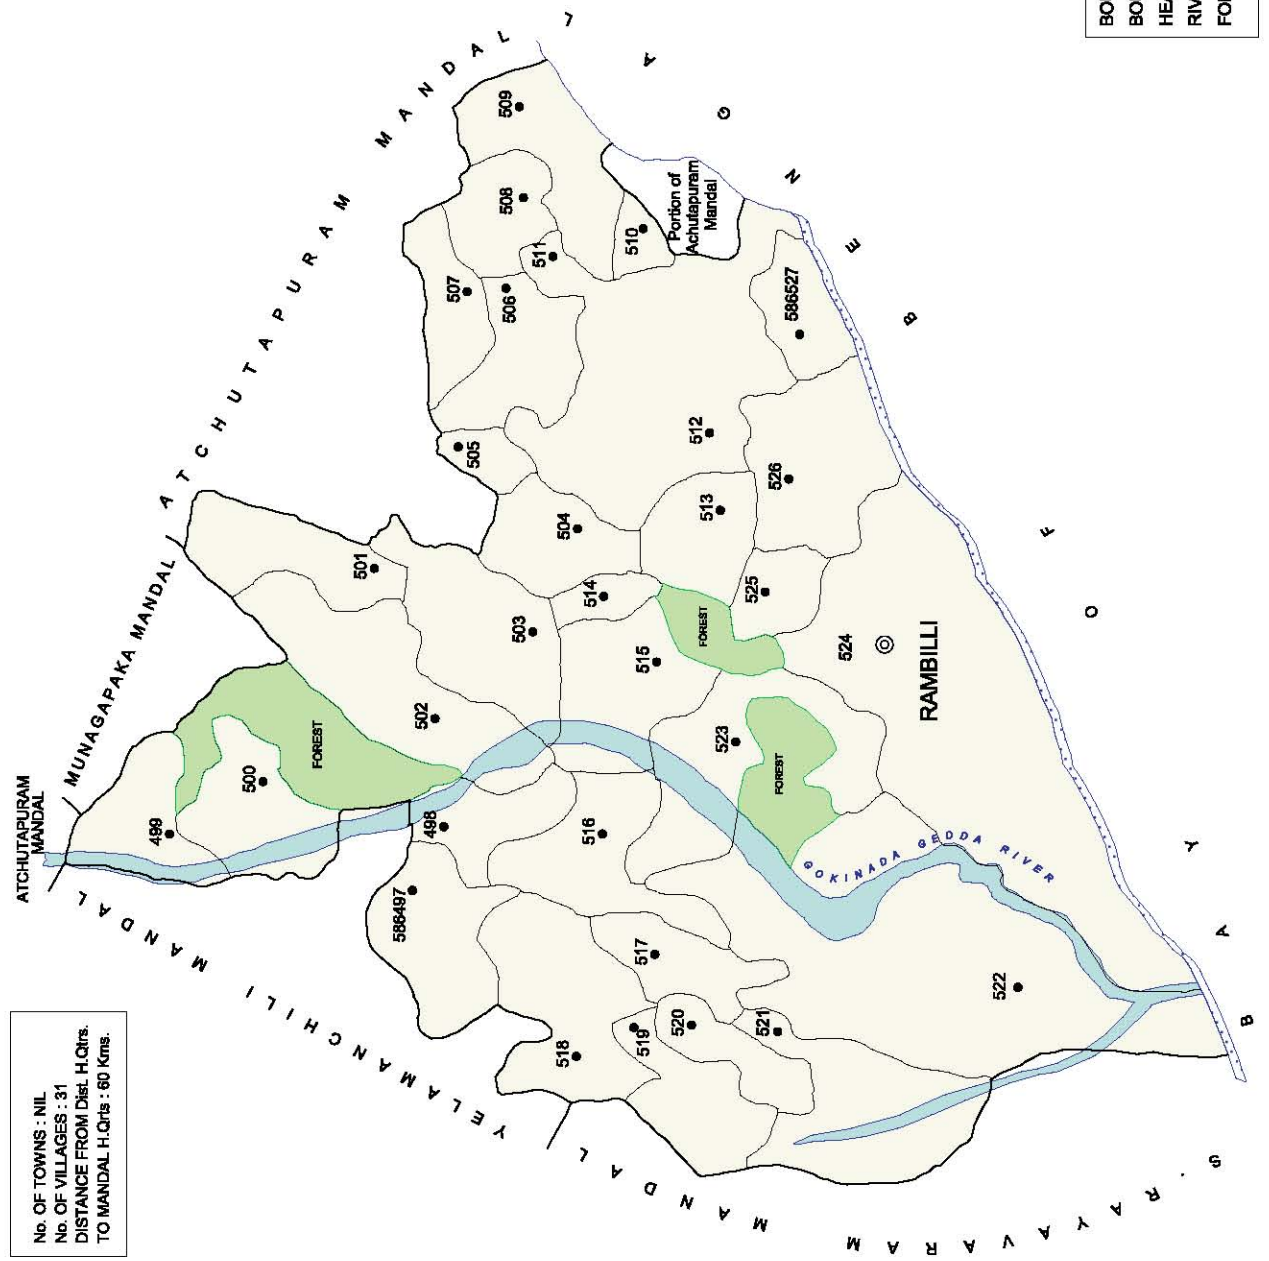

No. OF TOWNS : NIL  
 No. OF VILLAGES : 22  
 DISTANCE FROM DIET. H. Qtrs.  
 TO MANDAL H. Qtrs.: 101 Kms.

INDIA  
 ANDHRA PRADESH  
 RAMBILLI MANDAL  
 VISAKHAPATNAM DISTRICT

No. OF TOWNS : NIL  
 No. OF VILLAGES : 31  
 DISTANCE FROM Dist. H.Qtrs.  
 TO MANDAL H.Qtrs : 60 Kms.