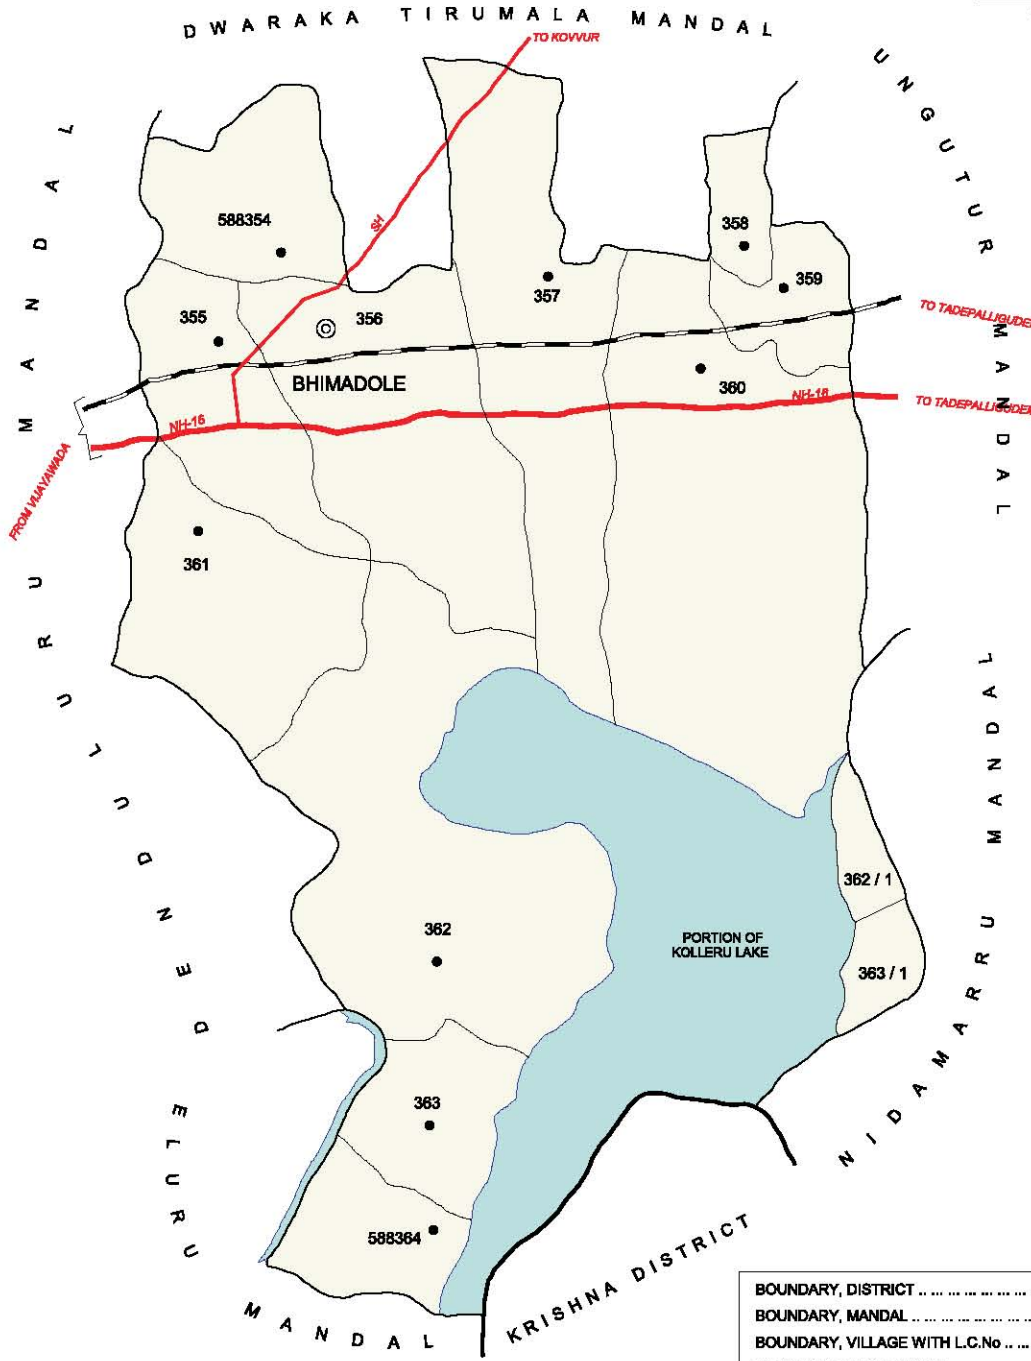

NO. OF TOWNS : NIL
NO. OF VILLAGES : 11
DISTANCE FROM Dist. H. Qrta.
TO MANDAL : 22 Kms.

INDIA
ANDHRA PRADESH
BHIMADOLE MANDAL
WEST GODAVARI DISTRICT

BOUNDARY, DISTRICT	
BOUNDARY, MANDAL	
BOUNDARY, VILLAGE WITH L.C.No	
HEAD QUARTERS, MANDAL	
NATIONAL HIGHWAY	
STATE HIGHWAY	
RAILWAY LINE, BROAD GAUGE	
RIVER / STREAM / TANK