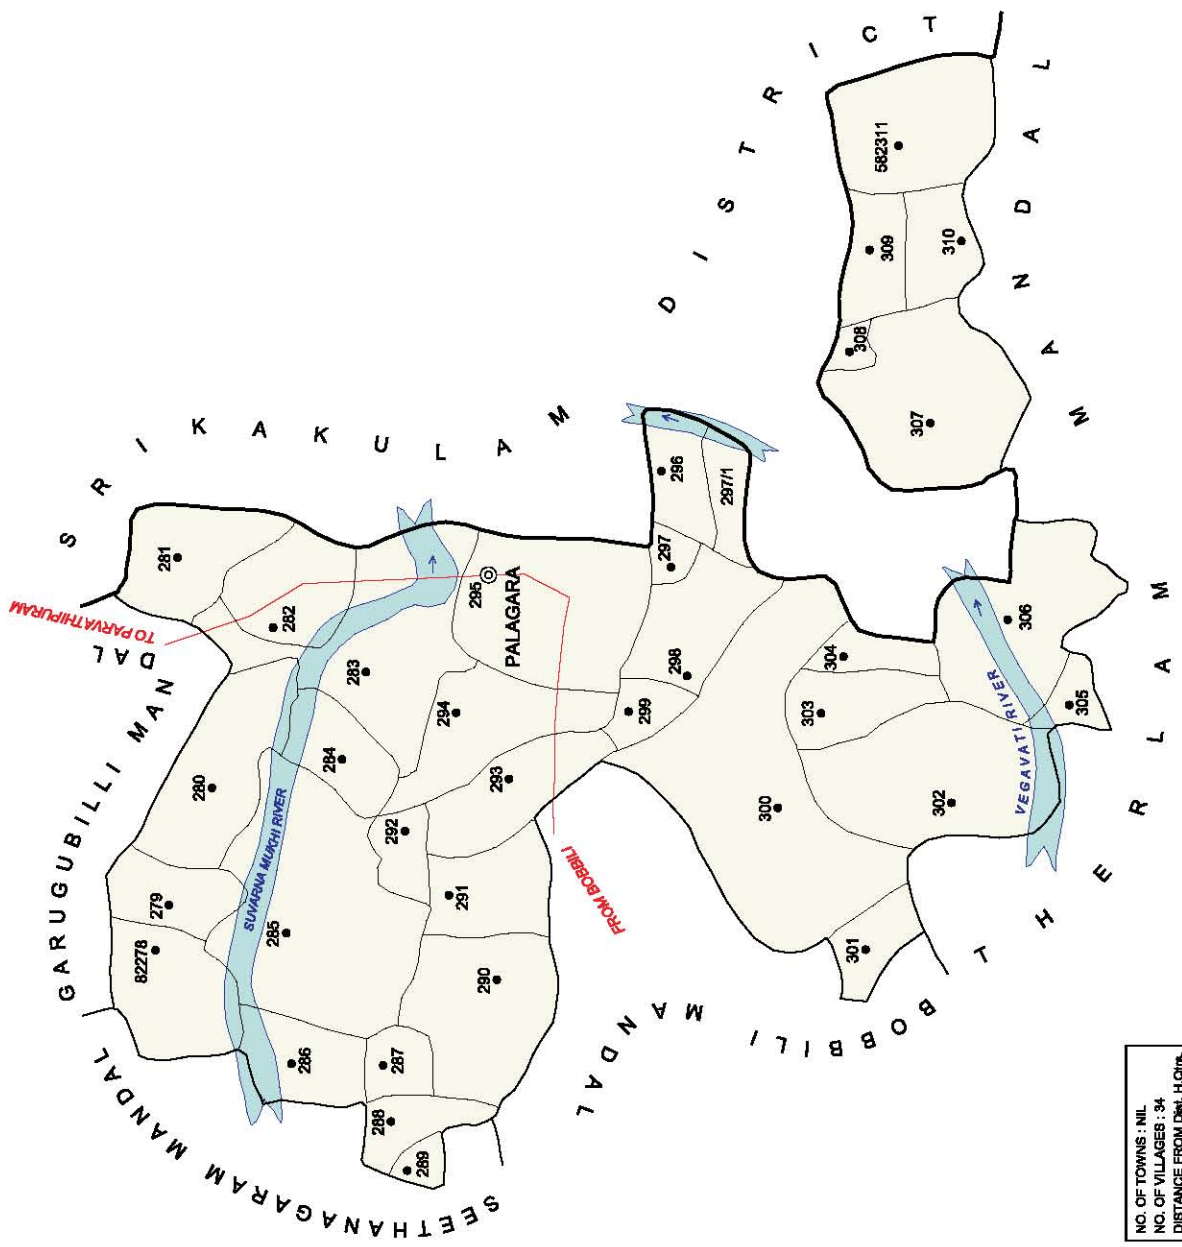

INDIA
ANDHRA PRADESH
BALIJIPETA MANDAL
VIZIANAGARAM DISTRICT

BOUNDARY, DISTRICT.....	—
BOUNDARY, MANDAL.....	—
BOUNDARY, VILLAGE WITH L.C. No.....	562311
HEADQUARTER MANDAL.....	⊙
OTHER IMPORTANT ROADS.....	—
RIVERS/STREAM/TANK.....	—

NO. OF TOWNS : NIL
NO. OF VILLAGES : 34
DISTANCE FROM Dist. H.Qtrs. TO MANDAL : 88 Kms.