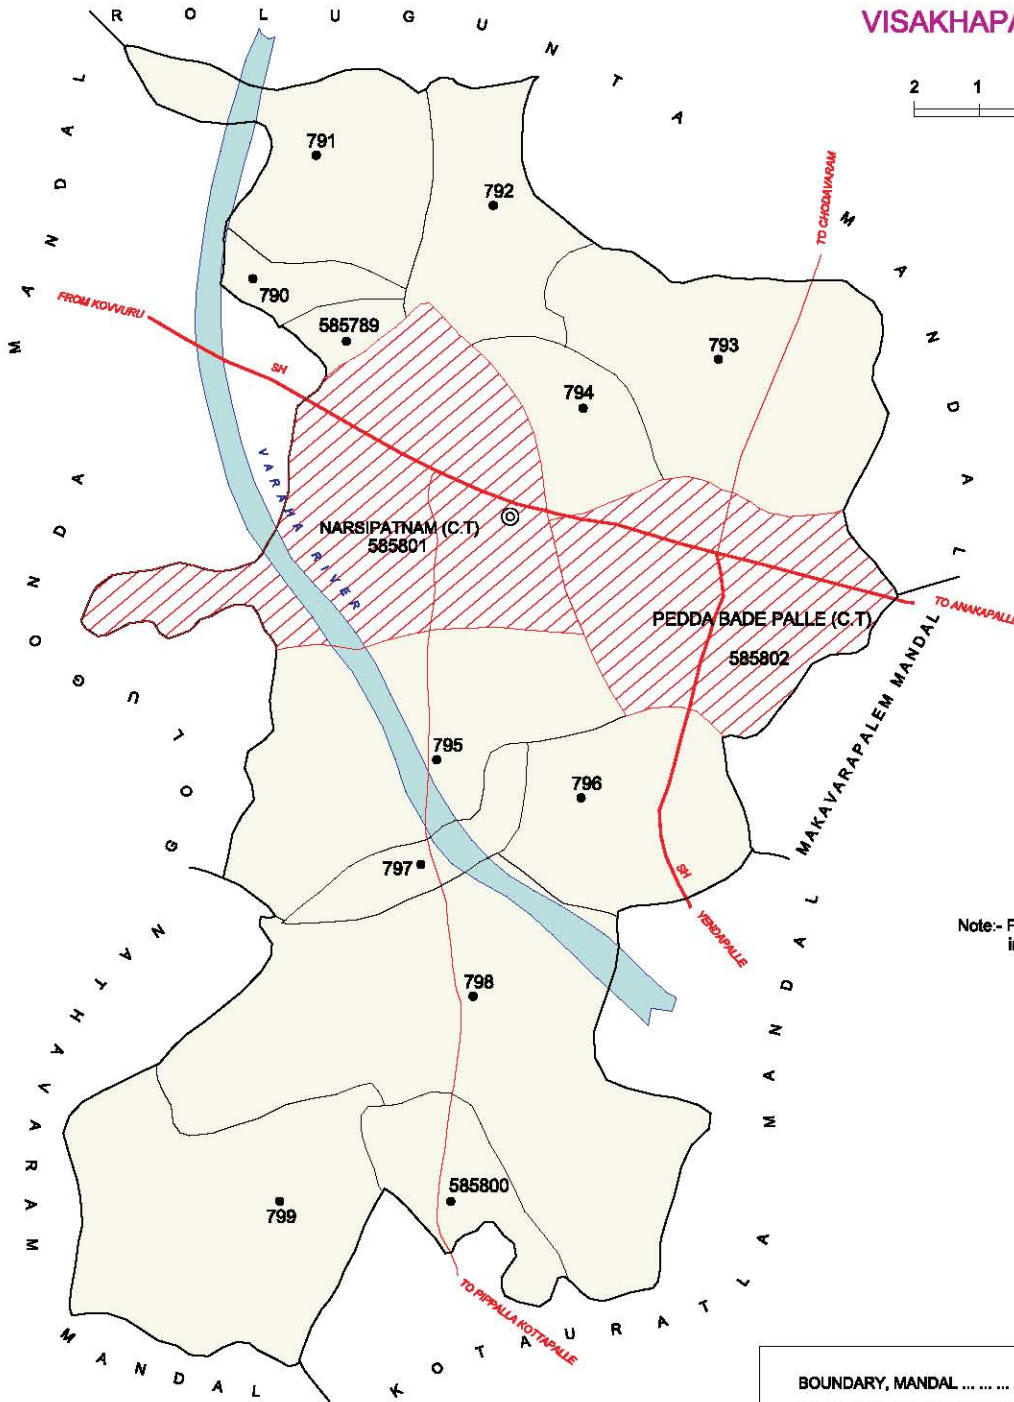

INDIA
ANDHRA PRADESH
NARSIPATNAM MANDAL
VISAKHAPATNAM DISTRICT

Note:- Peda Badde palle (802)village is fully included in pedda bade palle C.T.

No. OF TOWNS : 2
No. OF VILLAGES : 12
DISTANCE FROM Dist. H.Qtrs.
TO MANDAL H.Qtrs: 98 Kms.

BOUNDARY, MANDAL	—————
BOUNDARY, VILLAGE WITH L.C.No	585789
HEADQUARTERS, MANDAL	⊙
STATE HIGHWAY	SH
OTHER IMPORTANT ROADS	—————
RIVER/STREAM/TANK	
CENSUS TOWN / OG WITH L.C.No	585801