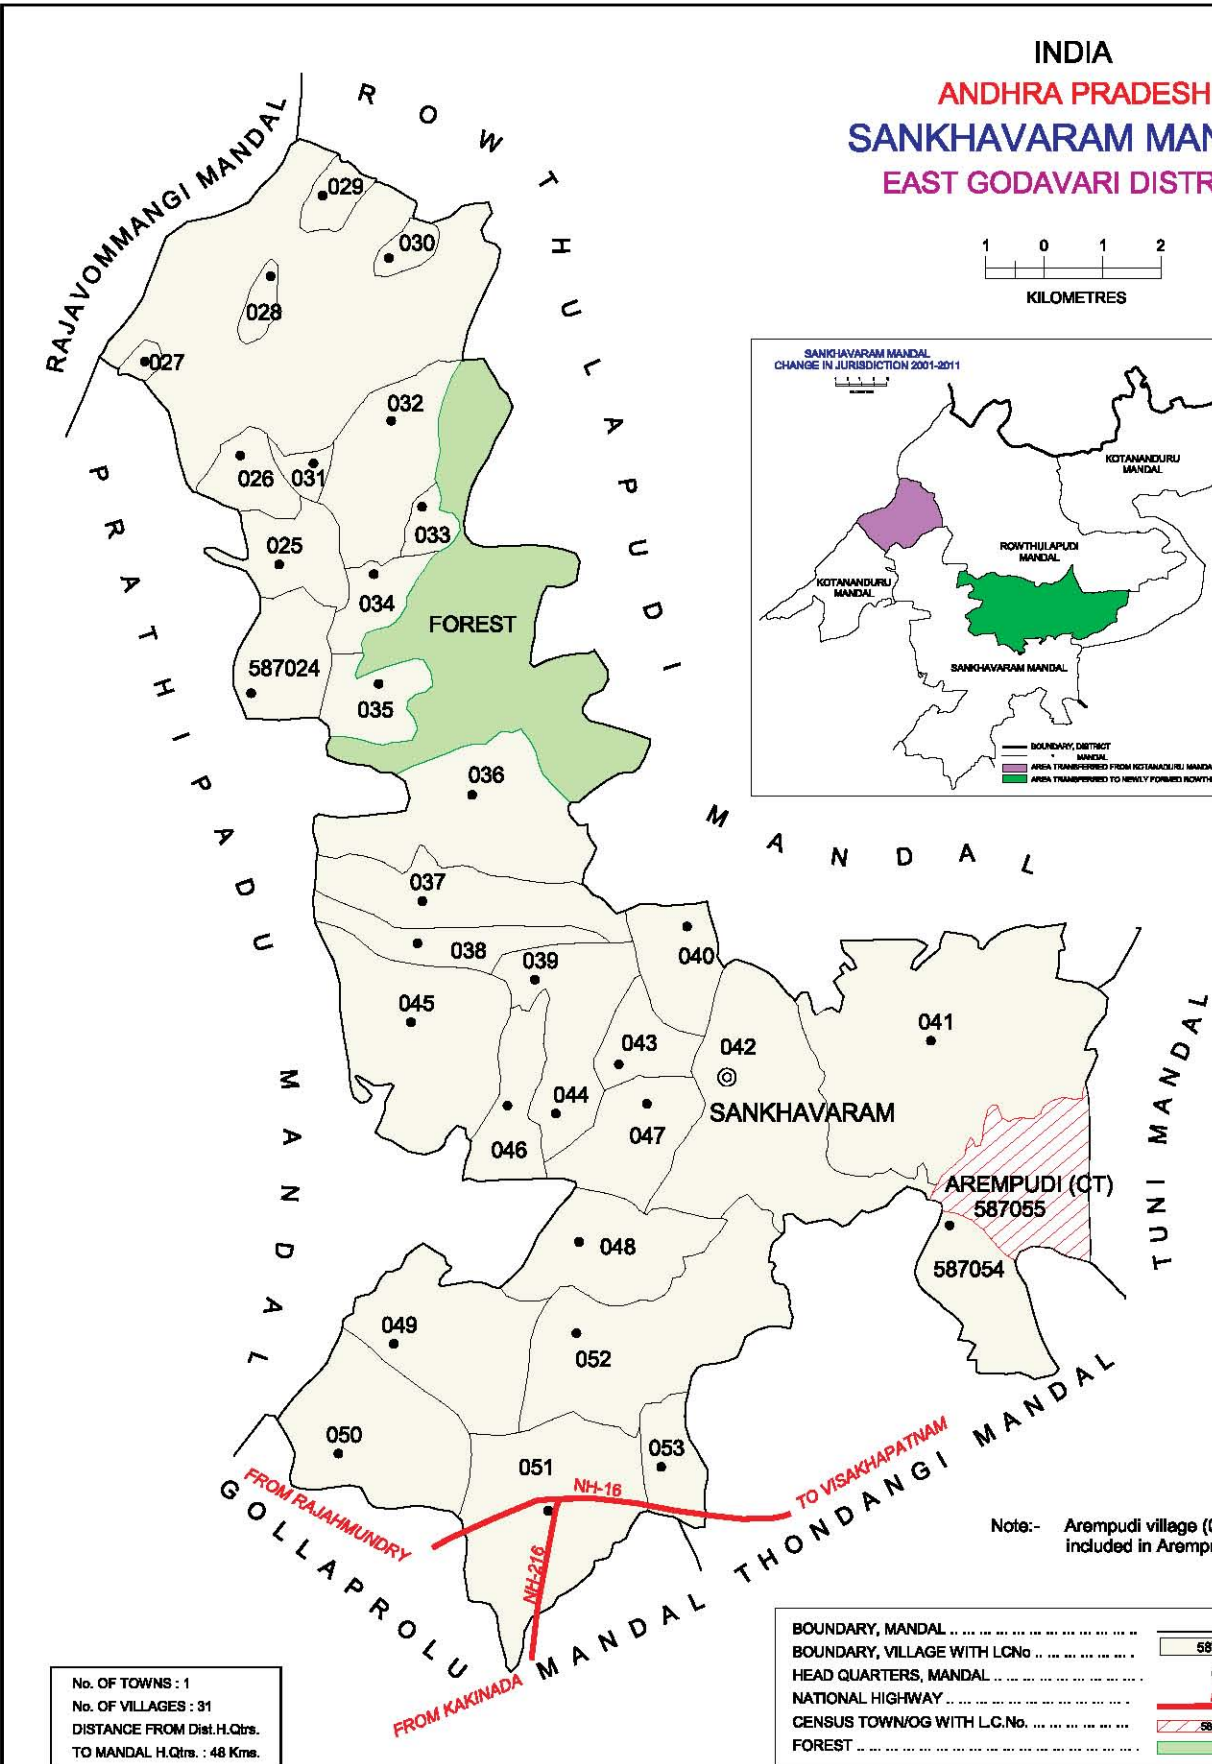

No. OF TOWNS : 1  
 No. OF VILLAGES : 31  
 DISTANCE FROM Dist. H.Qtrs.  
 TO MANDAL H.Qtrs. : 48 Kms.

Note:- Arempudi village (055) is fully included in Arempudi (CT)

BOUNDARY, MANDAL .....	.....
BOUNDARY, VILLAGE WITH LCNo .....	.....
HEAD QUARTERS, MANDAL .....	⊙
NATIONAL HIGHWAY .....	NH-16
CENSUS TOWN/OG WITH L.C.No. ....	587055
FOREST .....	.....