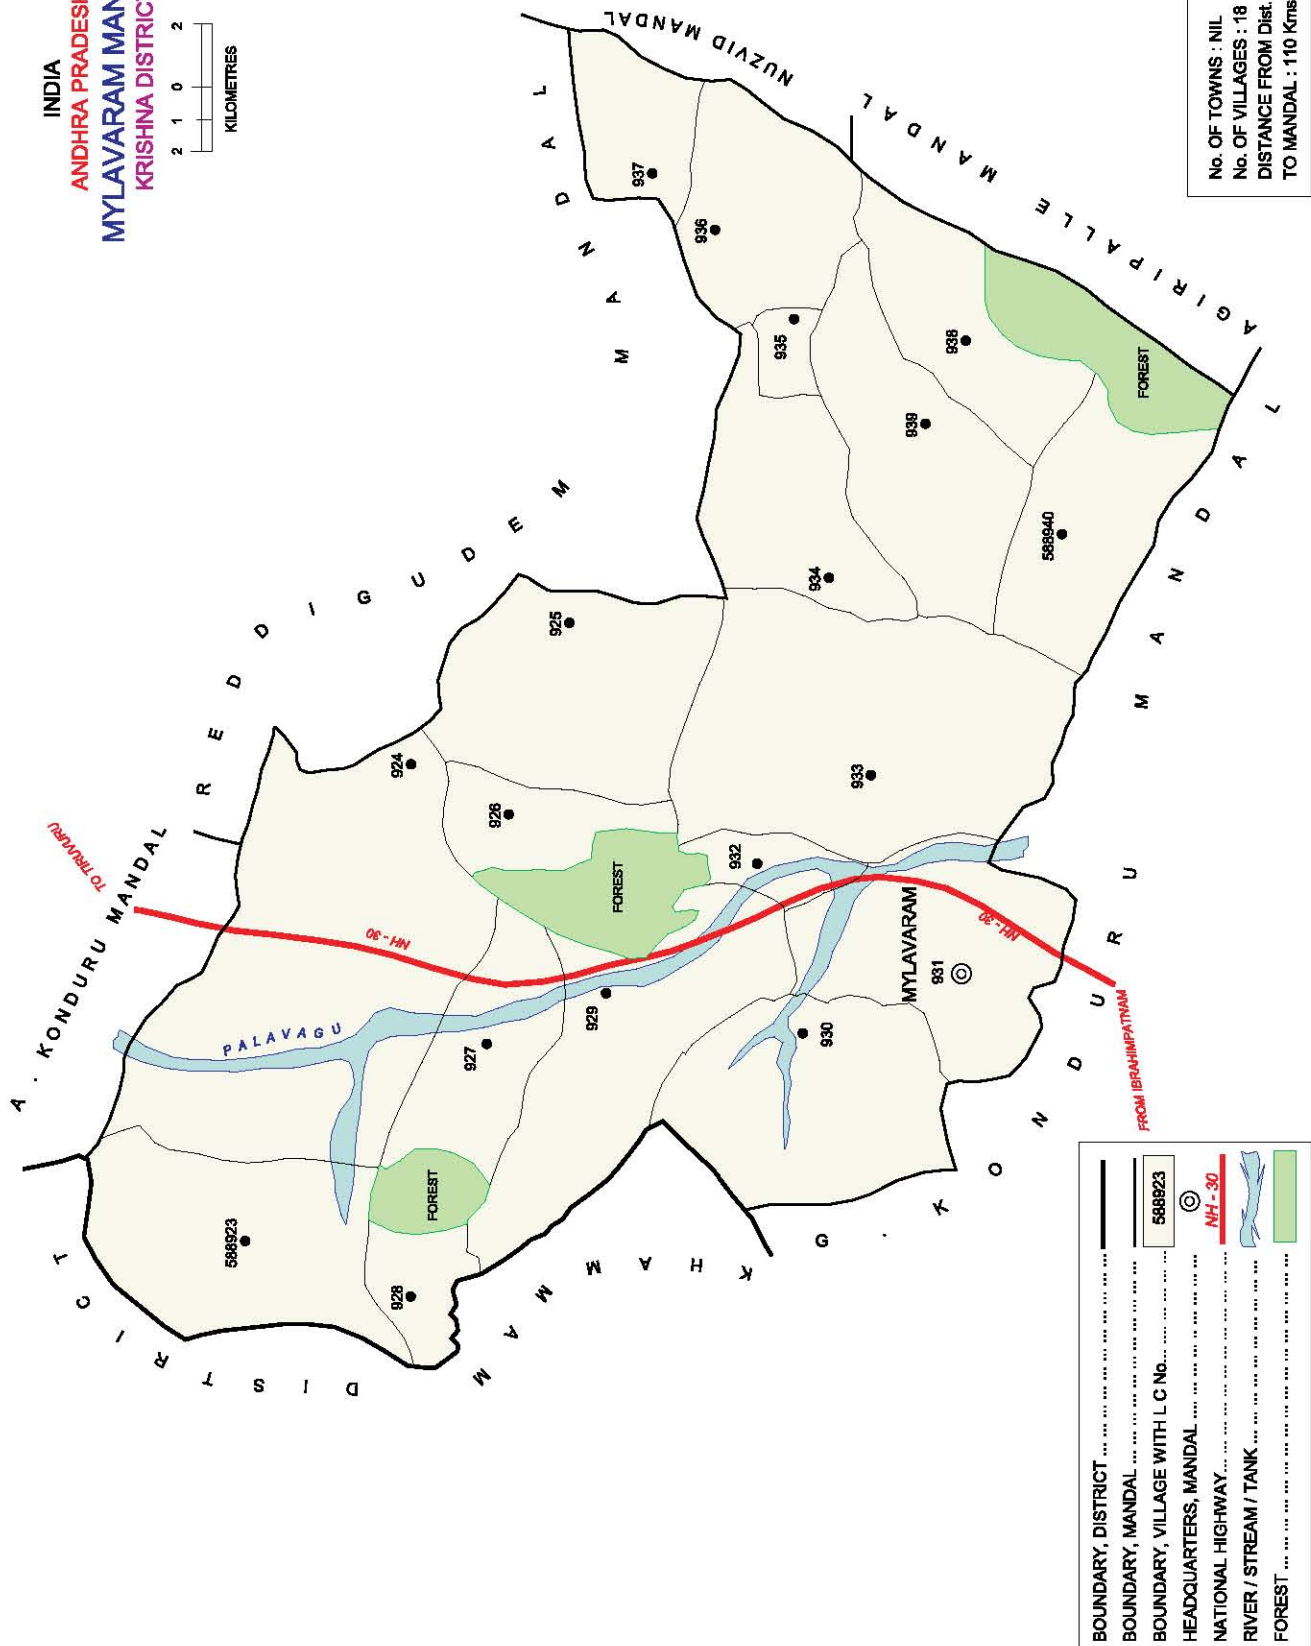

INDIA
ANDHRA PRADESH
MYLAVARAM MANDAL
KRISHNA DISTRICT

No. OF TOWNS : NIL
No. OF VILLAGES : 18
DISTANCE FROM Dist. H. Qtrs.
TO MANDAL : 110 Kms.

---	BOUNDARY, DISTRICT
---	BOUNDARY, MANDAL
---	BOUNDARY, VILLAGE WITH L C No.
⊙	HEADQUARTERS, MANDAL
---	NATIONAL HIGHWAY
---	RIVER / STREAM / TANK
---	FOREST