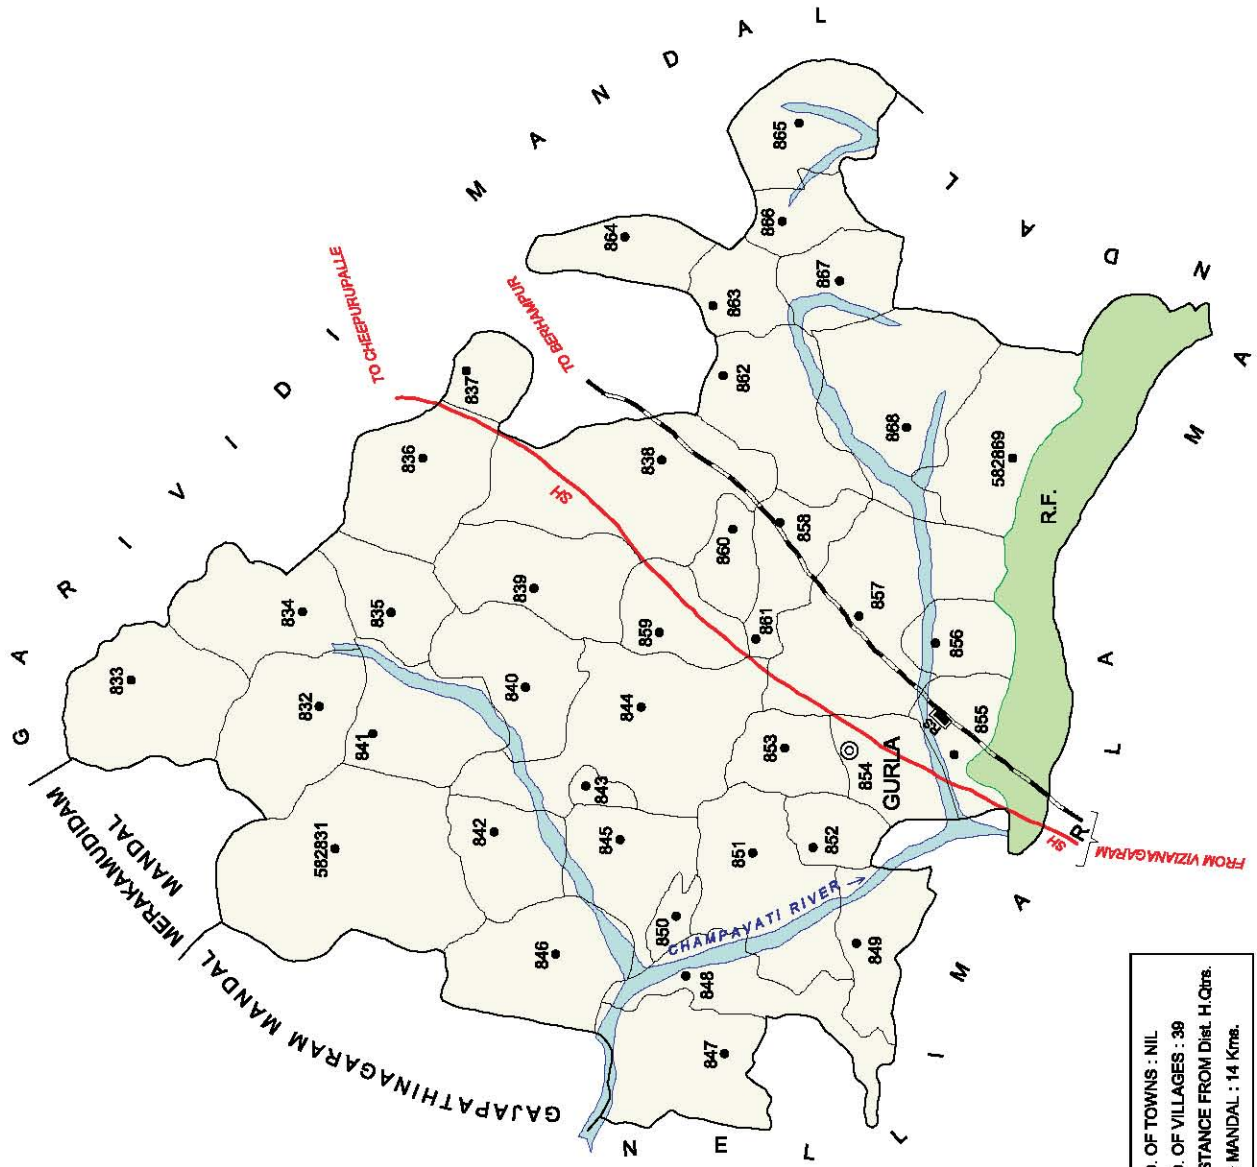

INDIA
ANDHRA PRADESH
GURLA MANDAL
VIZIANAGARAM DISTRICT

BOUNDARY, MANDAL.....	582869
BOUNDARY, VILLAGE WITH L.C. No.....	
HEADQUARTERS, MANDAL.....	
STATE HIGHWAY.....	SH
RAILWAYLINE WITH STATION, BROAD GAUGE..	RS
RIVER / STREAM / TANK.....	
FOREST.....	R.F.

NO. OF TOWNS : NIL
NO. OF VILLAGES : 39
DISTANCE FROM Dist. H. Qtrs.
TO MANDAL : 14 Kms.