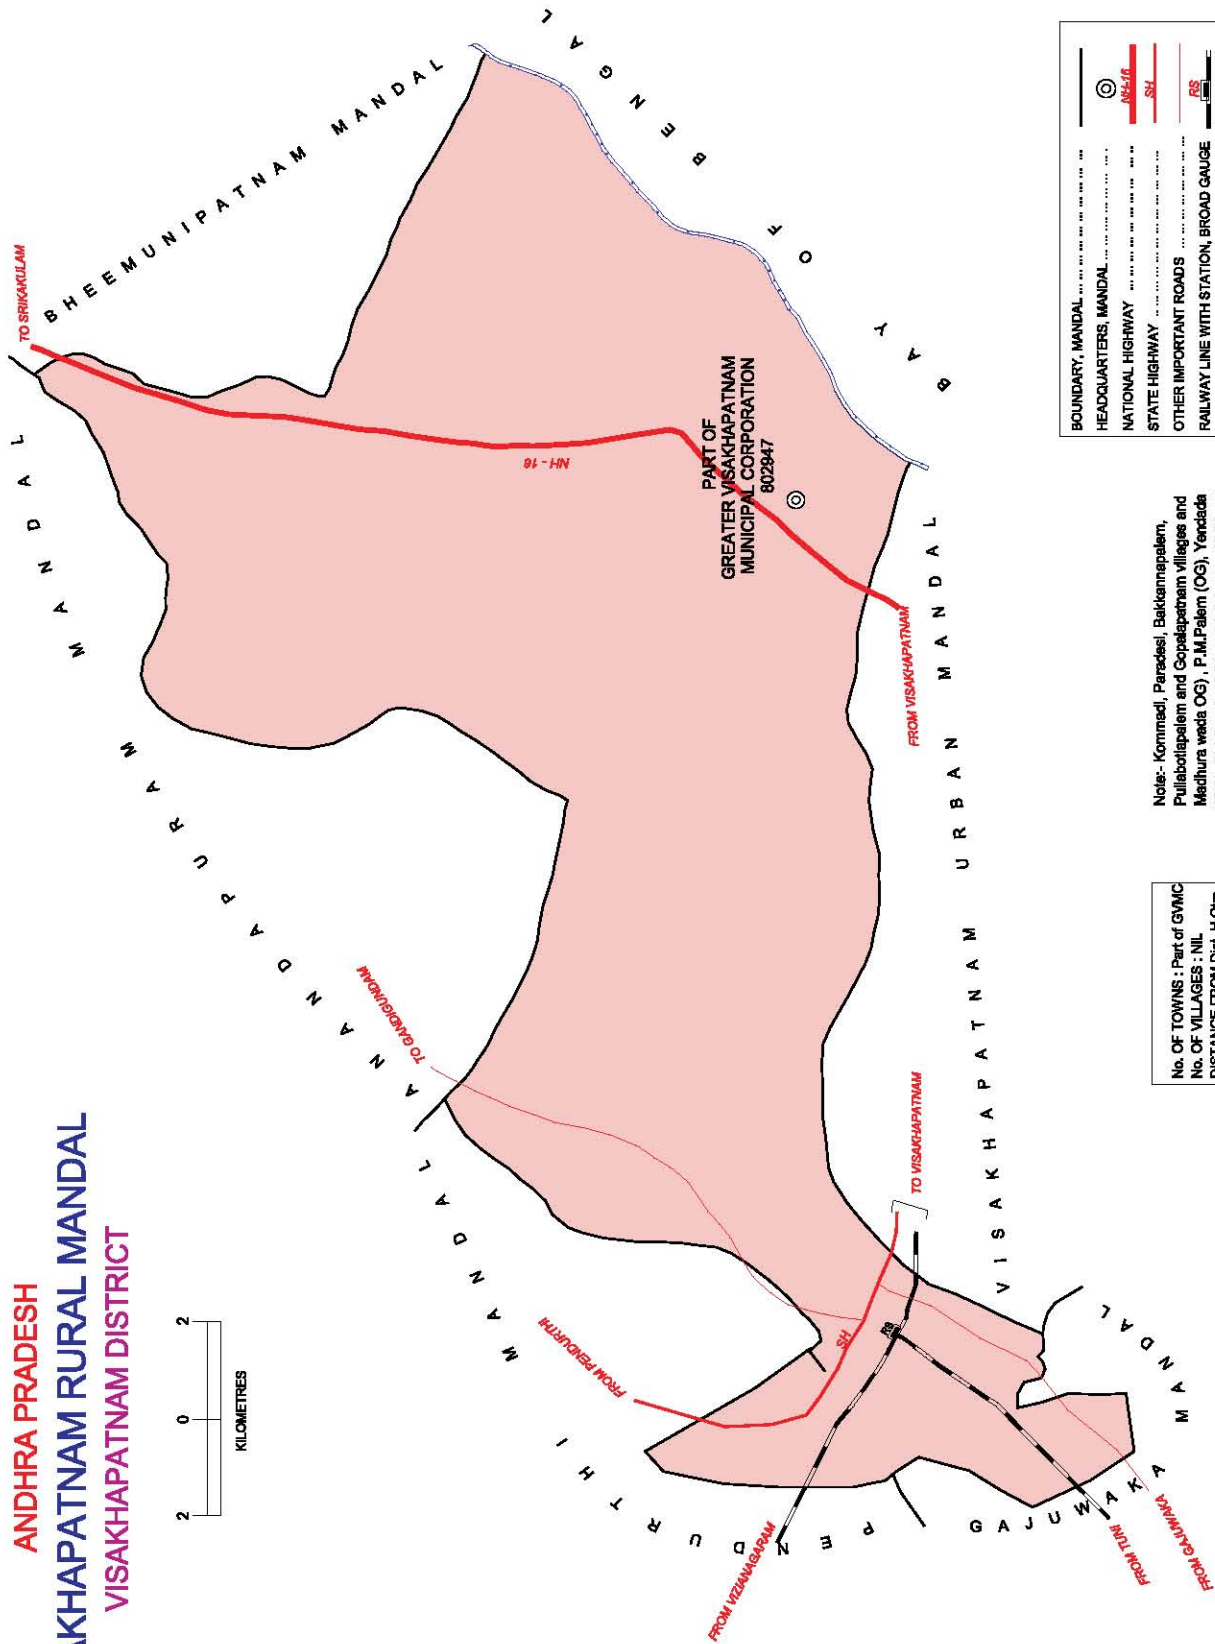

INDIA
ANDHRA PRADESH
VISAKHAPATNAM RURAL MANDAL
VISAKHAPATNAM DISTRICT

---	BOUNDARY, MANDAL
⊙	HEADQUARTERS, MANDAL
---	NATIONAL HIGHWAY
---	STATE HIGHWAY
---	OTHER IMPORTANT ROADS
---	RAILWAY LINE WITH STATION, BROAD GAUGE
---	STATIONARY TOWN WITH L.C.No

Note:- Kommadi, Peradesi, Baikampalem, Pullabotipalem and Gopalapatnam villages and Medhura vada OG, P.M.Palem (OG), Yendada (OG), Rishikonda (OG) and Adivivaram (OG) are fully included in GVMC.

No. OF TOWNS : Part of GVMC
No. OF VILLAGES : NIL
DISTANCE FROM Dist. H.Qtrs.
TO MANDAL H.Qtrs : 7 Kms.