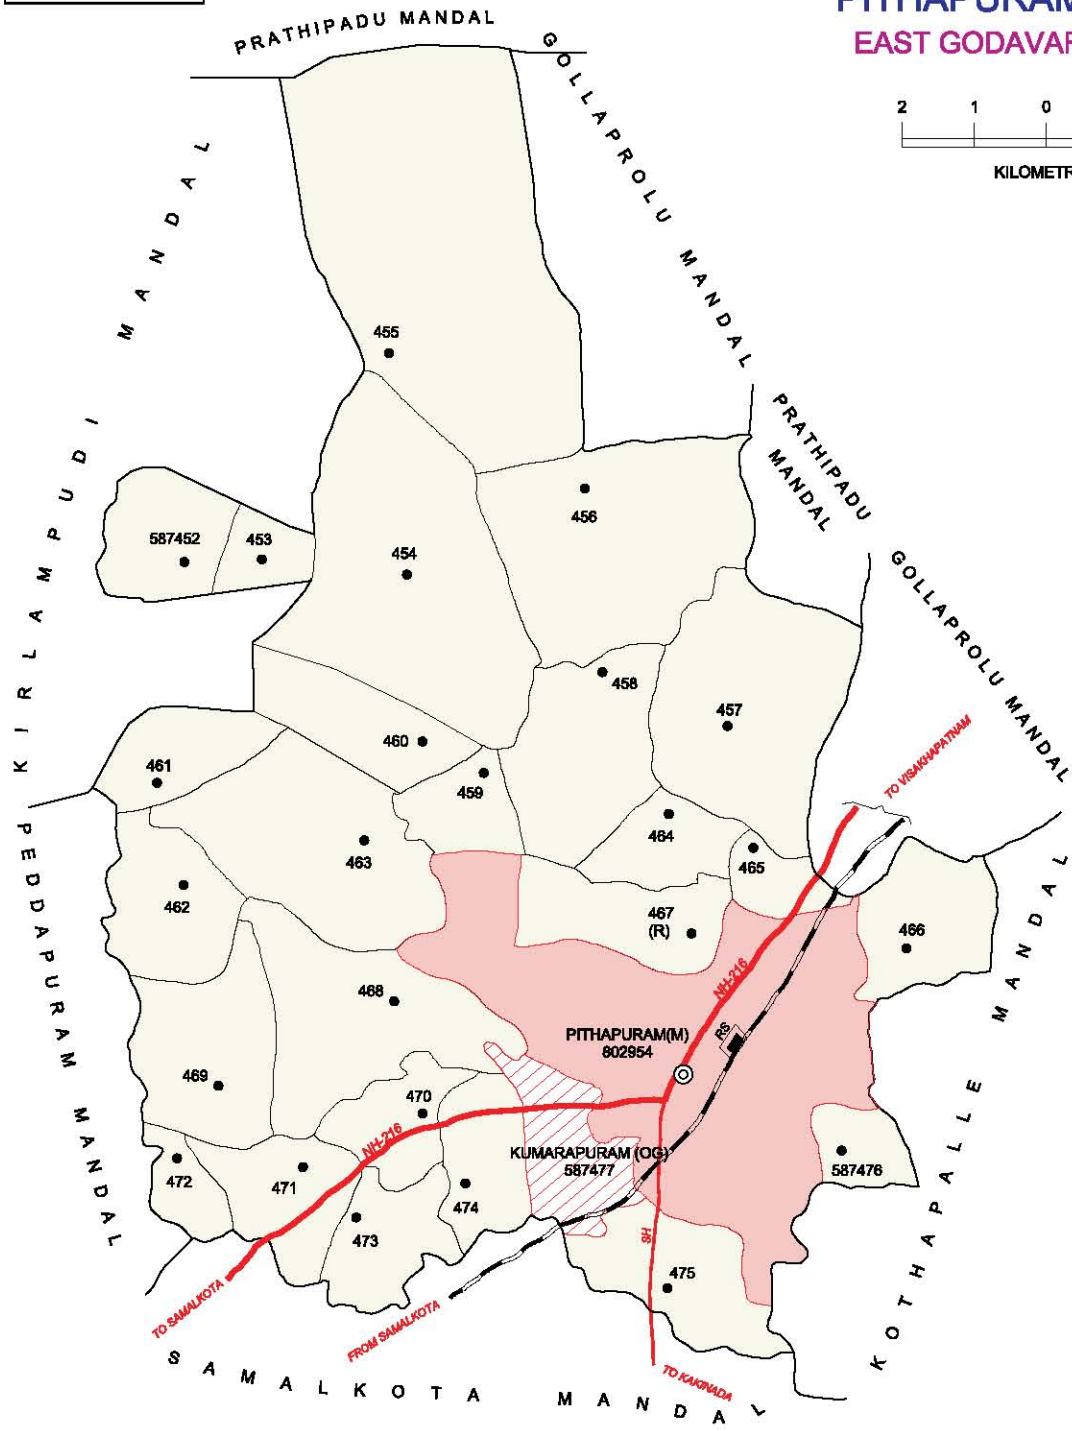

No. OF TOWNS : 1
No. OF OG.s : 1
No. OF VILLAGES : 25
DISTANCE FROM Dist.H.Qtrs.
TO MANDAL H.Qtrs.: 35 Kms.

INDIA
ANDHRA PRADESH
PITHAPURAM MANDAL
EAST GODAVARI DISTRICT

Note : Kumarapuram village is fully OG to Pithapuram (M)

BOUNDARY, MANDAL	.....
BOUNDARY, VILLAGE WITH LC.No	687476
HEAD QUARTERS, MANDAL	⊙
RAILWAY LINE WITH STATION, BROAD GAUGE	RS
NATIONAL HIGHWAY	NH-216
STATE HIGHWAY	SH
STATUTORY TOWN WITH L.C.No	802954
CENSUS TOWN/OG WITH L.C.No.	587477