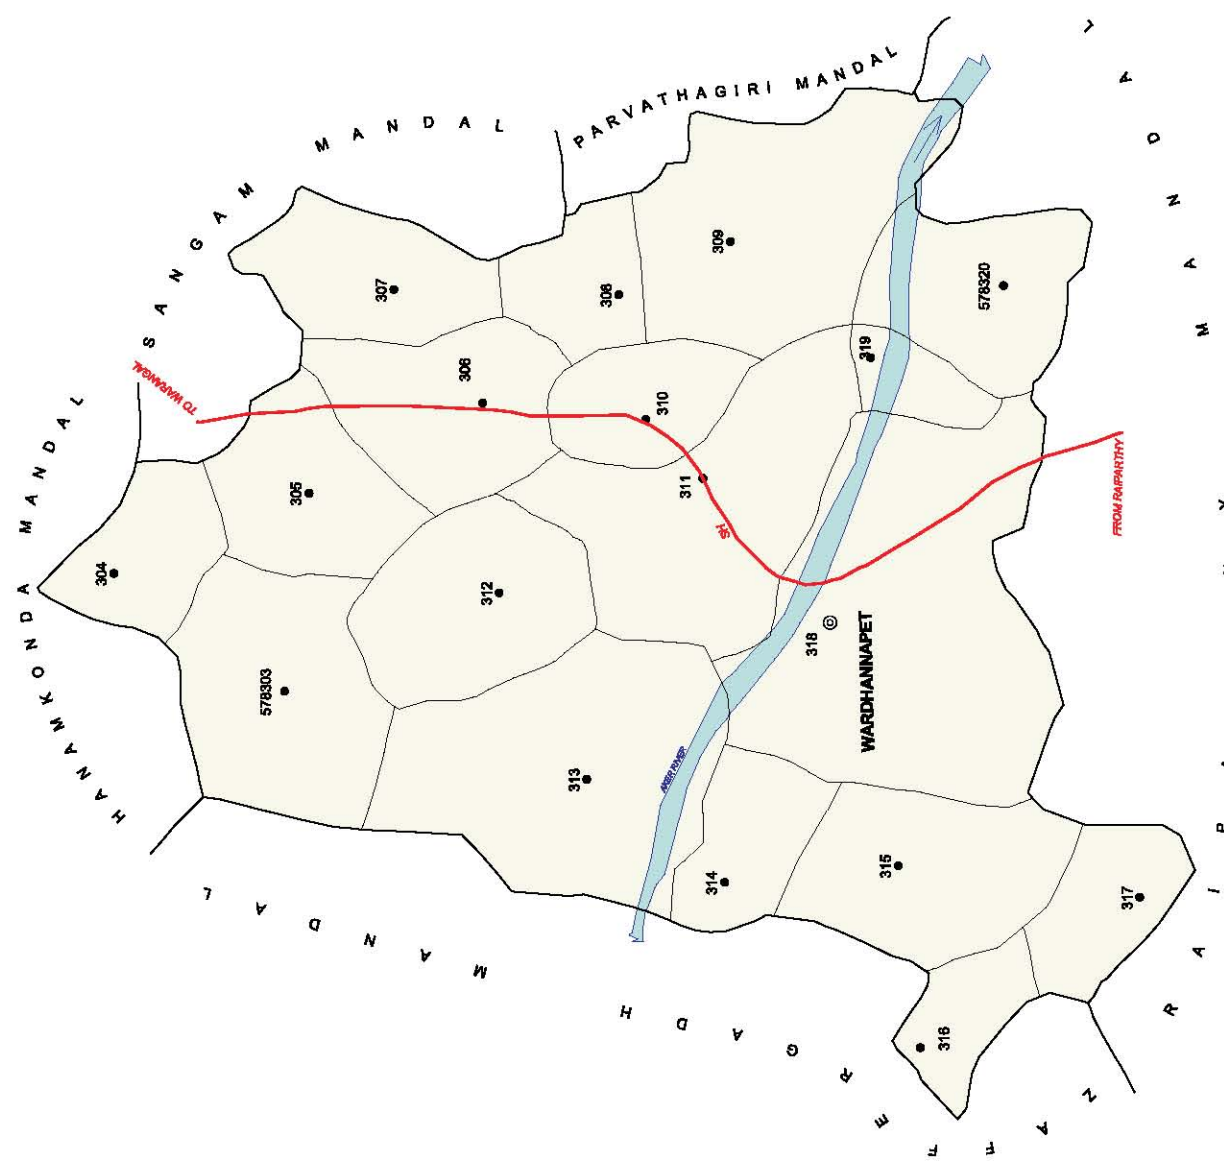

INDIA
ANDHRA PRADESH
WARDHANNAPET MANDAL
WARANGAL DISTRICT

No. OF TOWNS : NIL
No. OF VILLAGES : 18
DISTANCE FROM Dist. H. Qtrs.
TO MANDAL : 26 Kms.

BOUNDARY, MANDAL
BOUNDARY, VILLAGE WITH L.C.No
HEADQUARTERS, MANDAL
STATE HIGHWAY
RIVER/STREAM/TANK