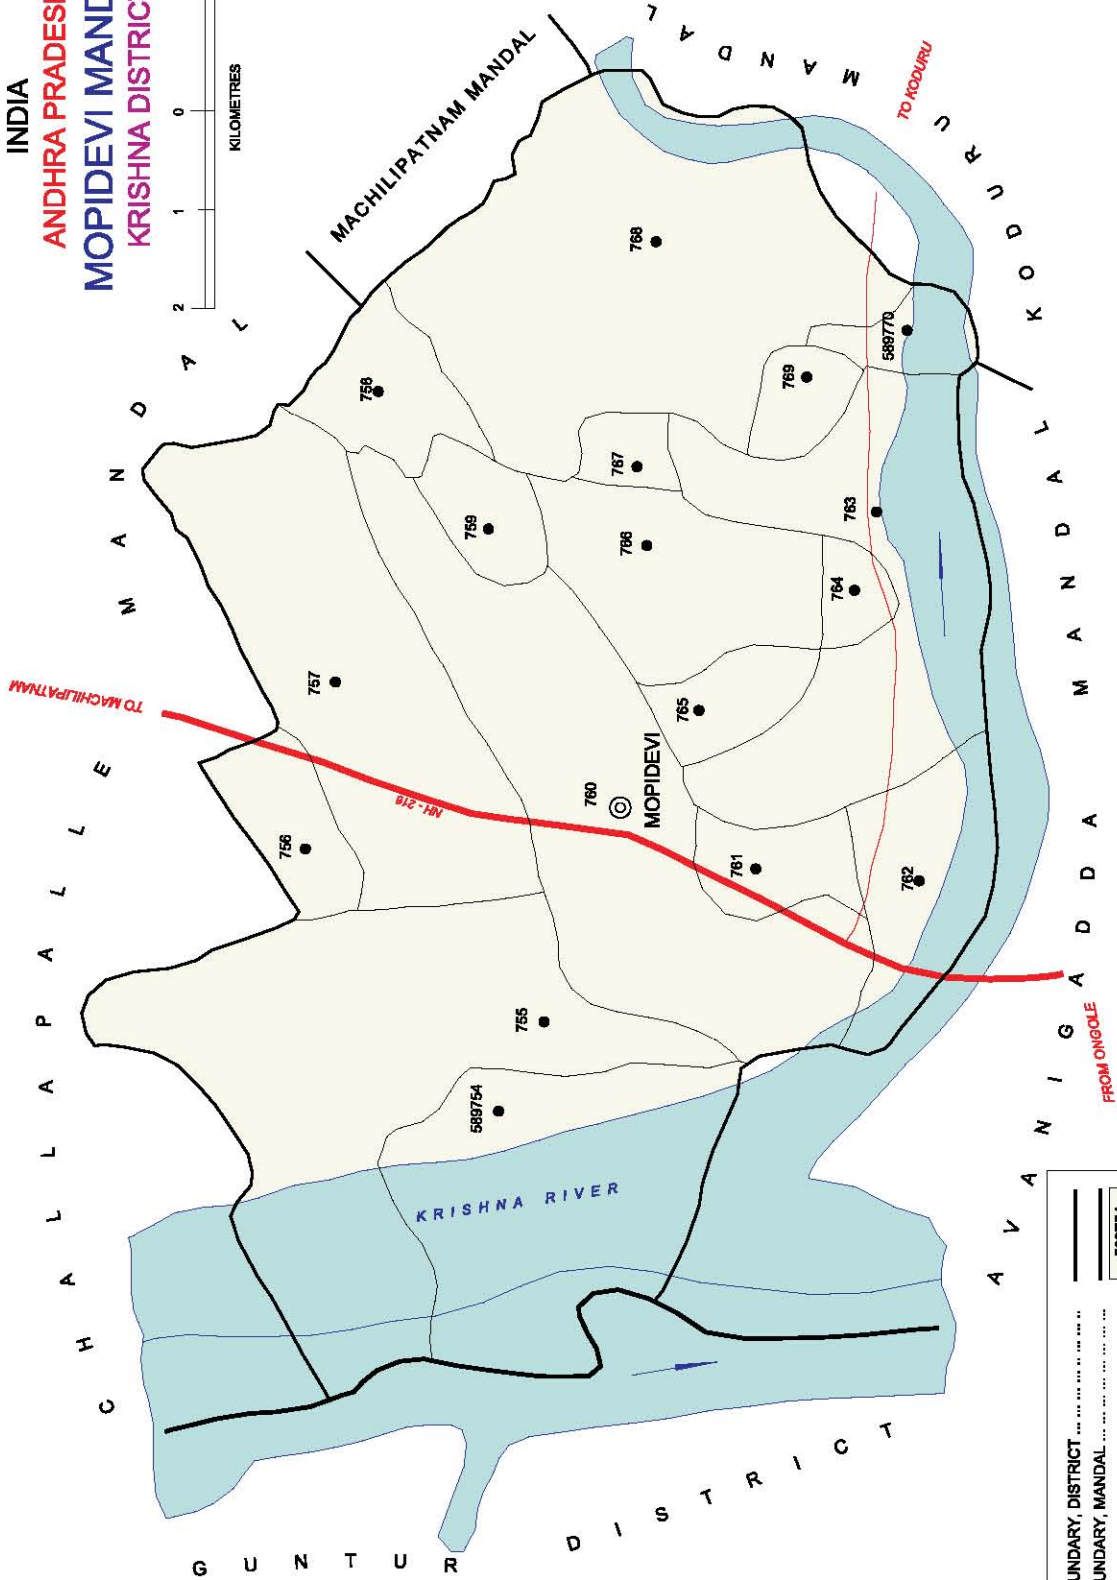

588742  
 NH-216

No. OF TOWNS : NIL  
 No. OF VILLAGES : 12  
 DISTANCE FROM Dist. H. Qtrs.  
 TO MANDAL : 26 Kms.

INDIA  
 ANDHRA PRADESH  
 MOPIDEVI MANDAL  
 KRISHNA DISTRICT

No. OF TOWNS : NIL  
 No. OF VILLAGES : 17  
 DISTANCE FROM Dist. H. Qrtrs.  
 TO MANDAL : 31 Kms.