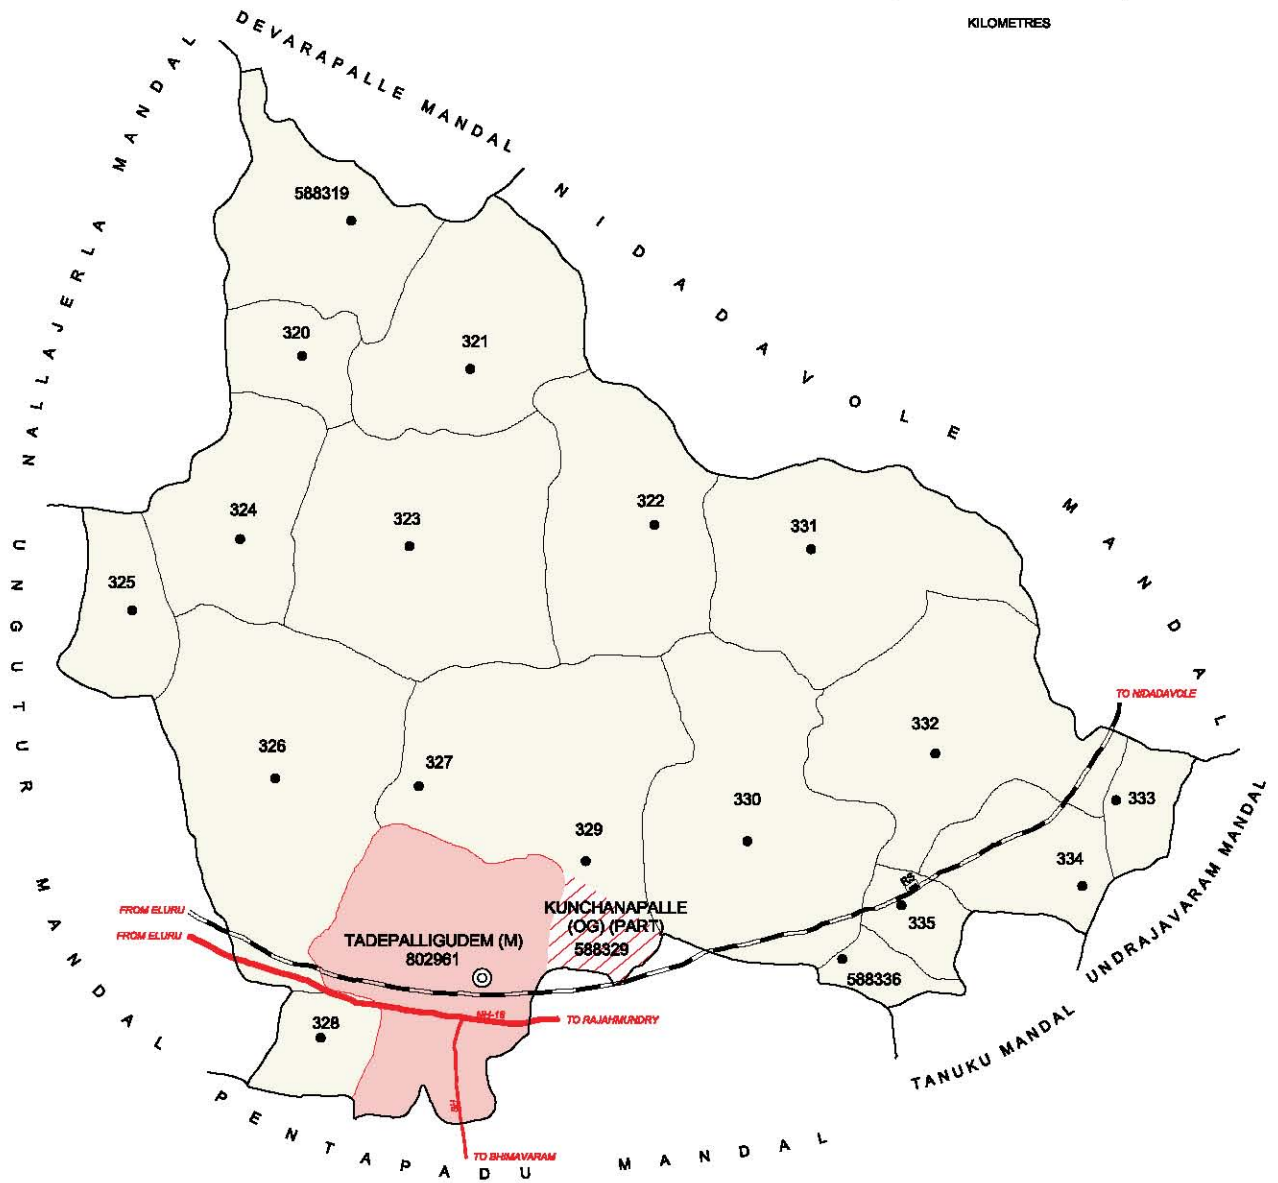

INDIA
ANDHRA PRADESH
TADEPALLIGUDEM MANDAL
WEST GODAVARI DISTRICT

Note: Kunchanapalle (329) village is partly OG to Tadepalligudem (M)

NO. OF TOWNS : 1
NO. OF VILLAGES : 18
DISTANCE FROM Dist. H. Qrts.
TO MANDAL : 72 Kms.

BOUNDARY, MANDAL	
BOUNDARY, VILLAGE WITH LC.No	588336
HEAD QUARTERS, MANDAL	
NATIONAL HIGHWAY	NH-16
STATE HIGHWAY	SH
RAILWAY LINE WITH STATION, BROAD GAUGE ...	
STATUTORY TOWN WITH L.C.No	802961
CENSUS TOWN/OG WITH L.C.No	588329