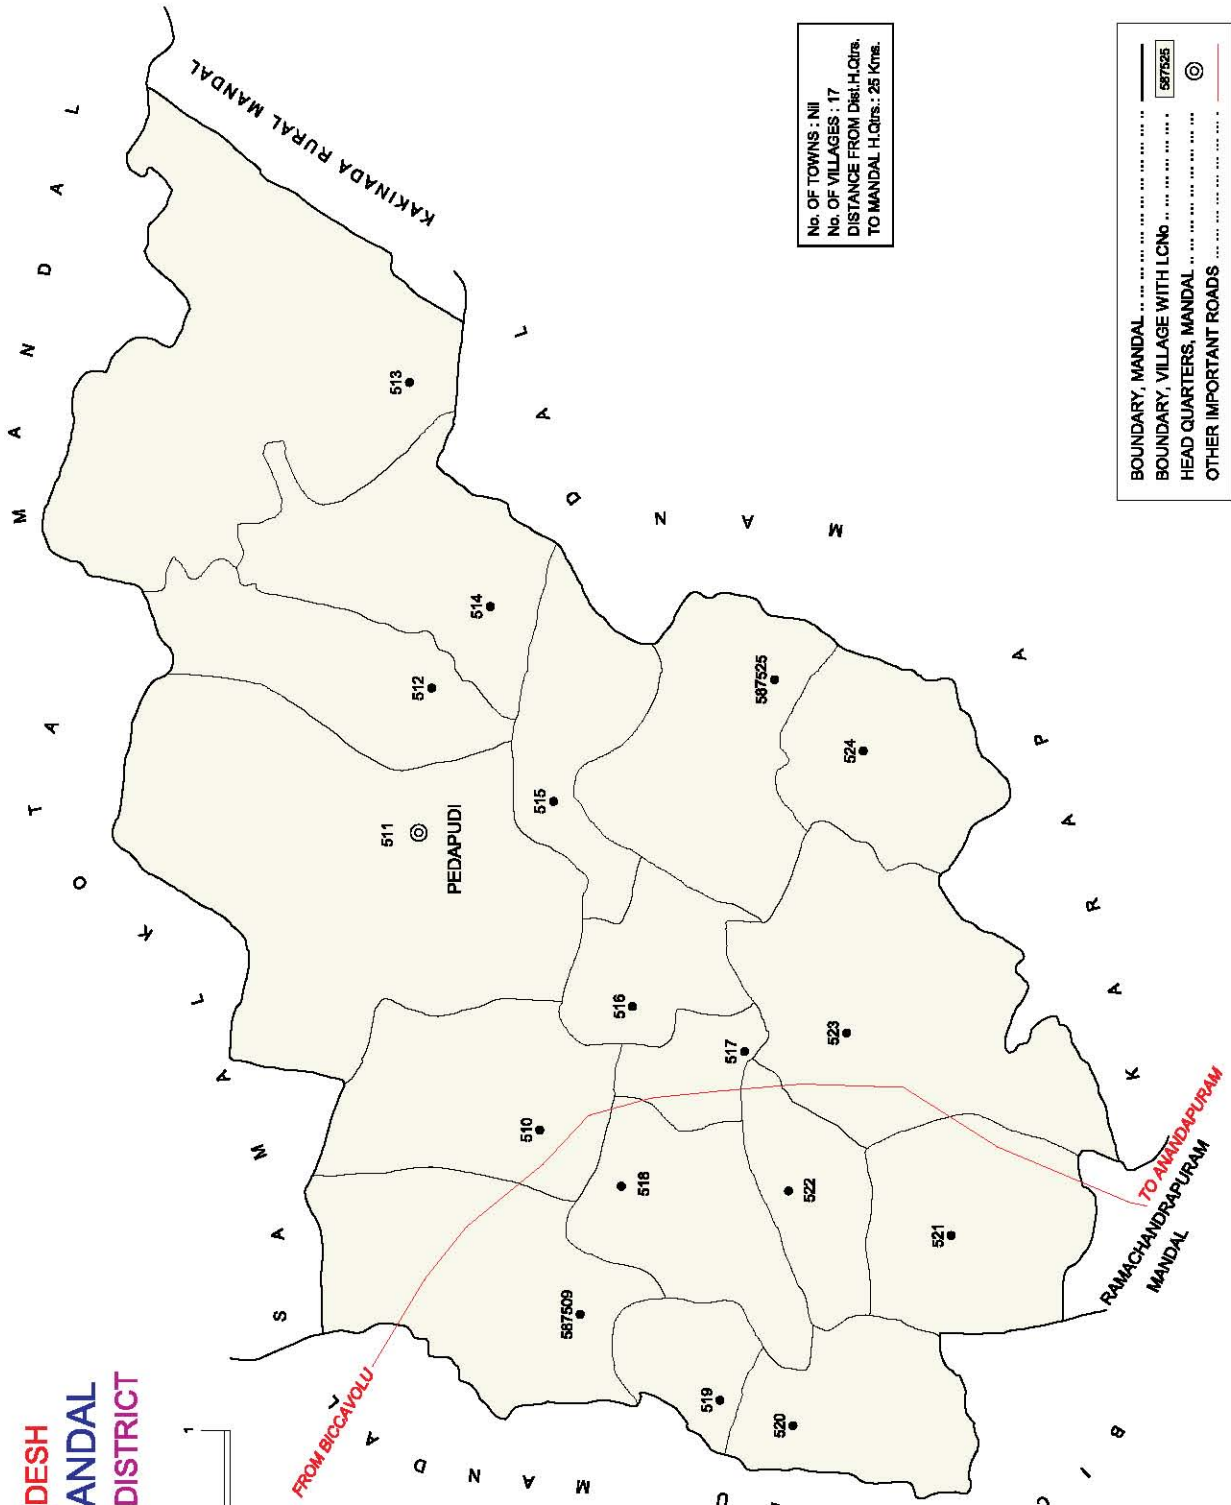

INDIA
ANDHRA PRADESH
PEDAPUDI MANDAL
EAST GODAVARI DISTRICT