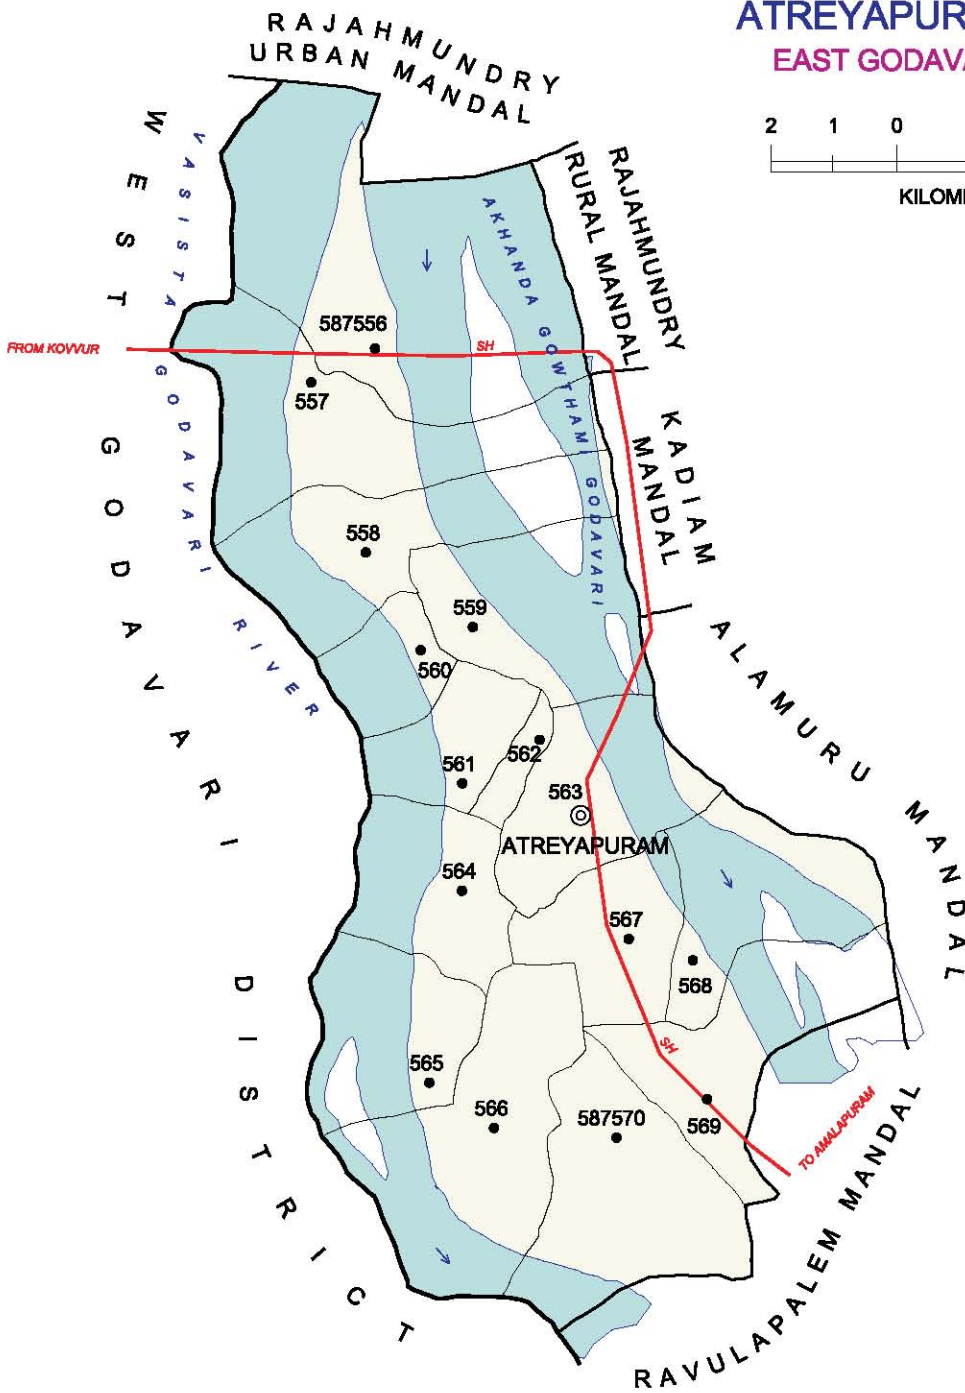

INDIA
ANDHRA PRADESH
ATREYAPURAM MANDAL
EAST GODAVARI DISTRICT

BOUNDARY, DISTRICT	—————
BOUNDARY, MANDAL	—————
BOUNDARY, VILLAGE WITH LCNo	687670
HEAD QUARTERS, MANDAL	⊙
STATE HIGHWAY	SH
RIVER / STREAM / TANK	

No. OF TOWNS : NIL
No. OF VILLAGES :15
DISTANCE FROM Dist.H.Qtrs.
TO MANDAL H.Qtrs.:85 Kms.