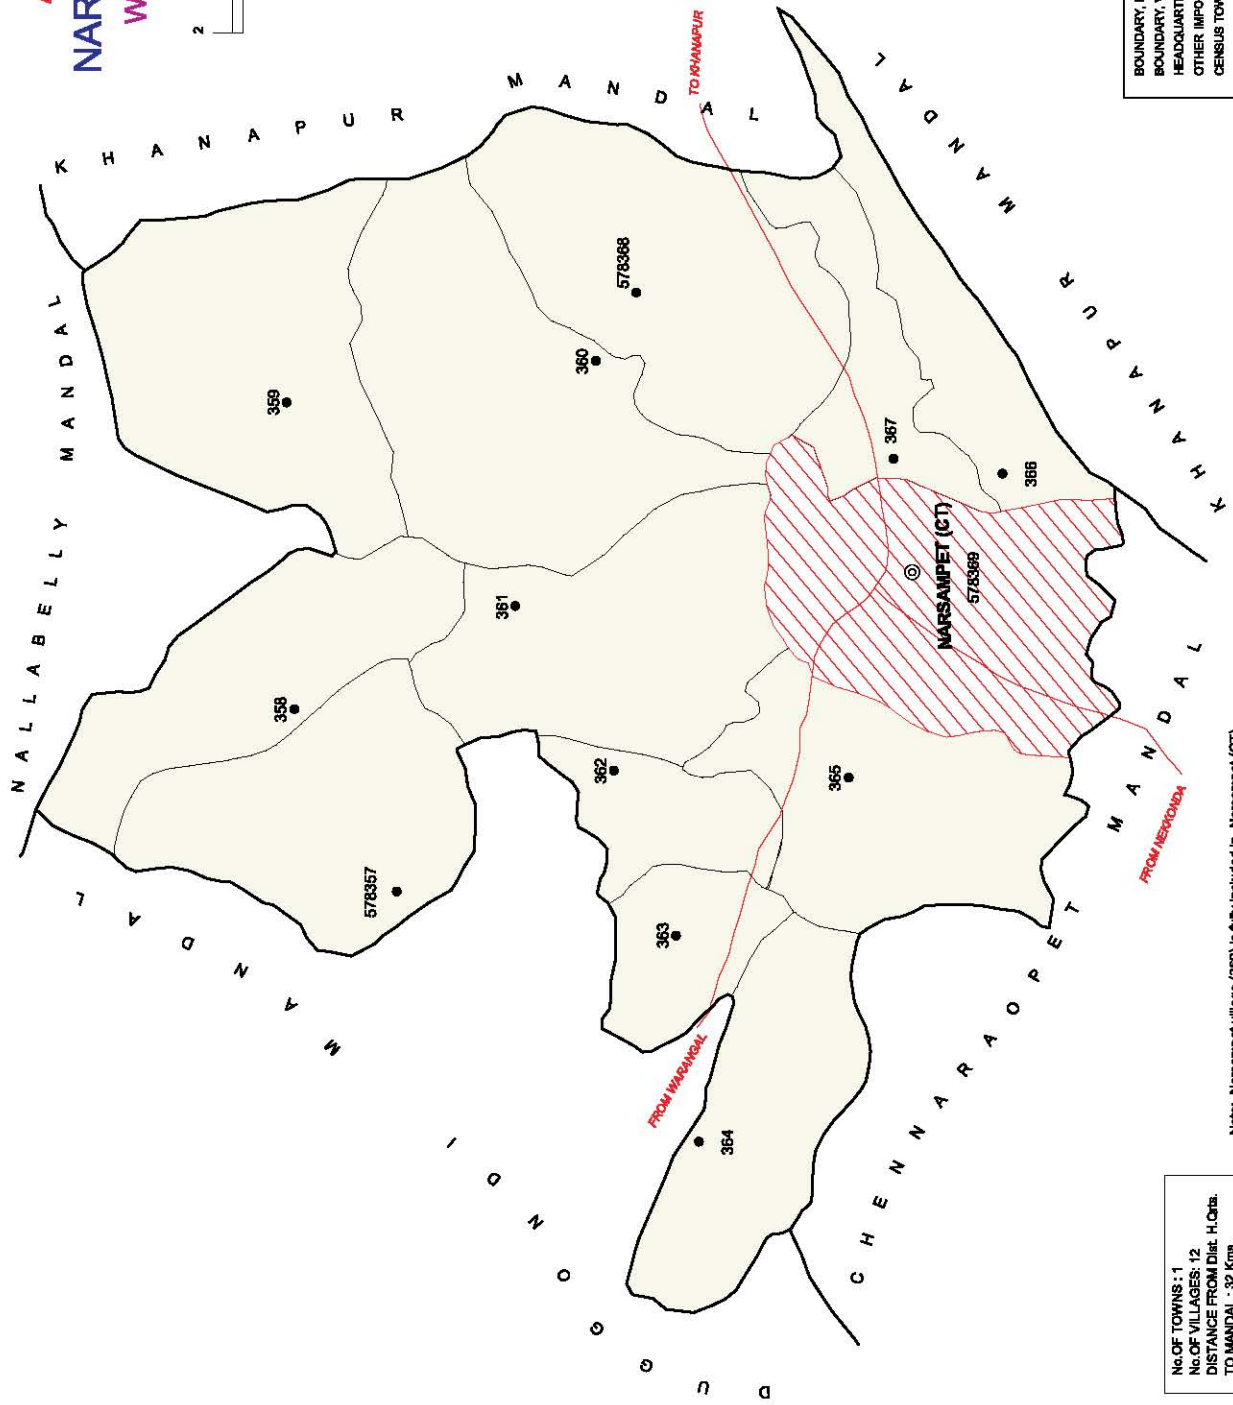

INDIA
ANDHRA PRADESH
NARSAMPET MANDAL
WARANGAL DISTRICT

No. OF TOWNS : 1
No. OF VILLAGES: 12
DISTANCE FROM Dist. H. Qtrs.
TO MANDAL : 32 Kms.

Note: Narsampet village (369) is fully included in Narsampet (CT).