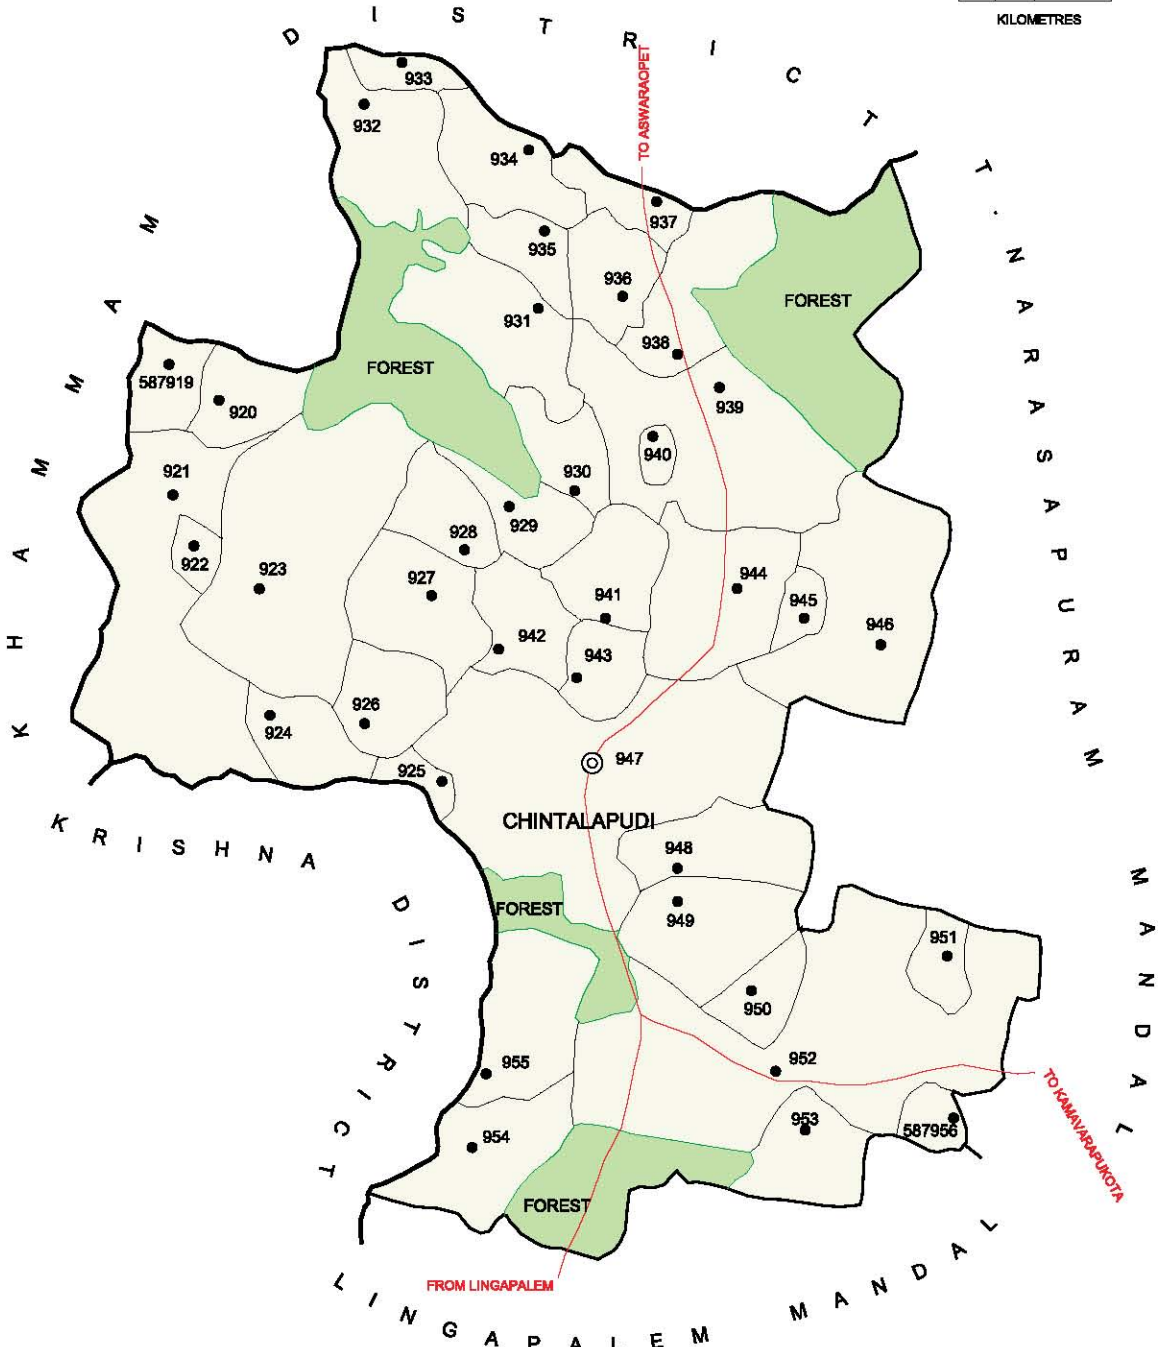

Area : 7 742.00 Sq. Kms.  
 No. of Mandals : 48  
 No. of Towns : 8  
 No. of Villages : 883  
 Distance from State H. Qrs.  
 to District H. Qrs. : 329 Kms.

INDIA  
**ANDHRA PRADESH**  
**CHINTALAPUDI MANDAL**  
**WEST GODAVARI DISTRICT**