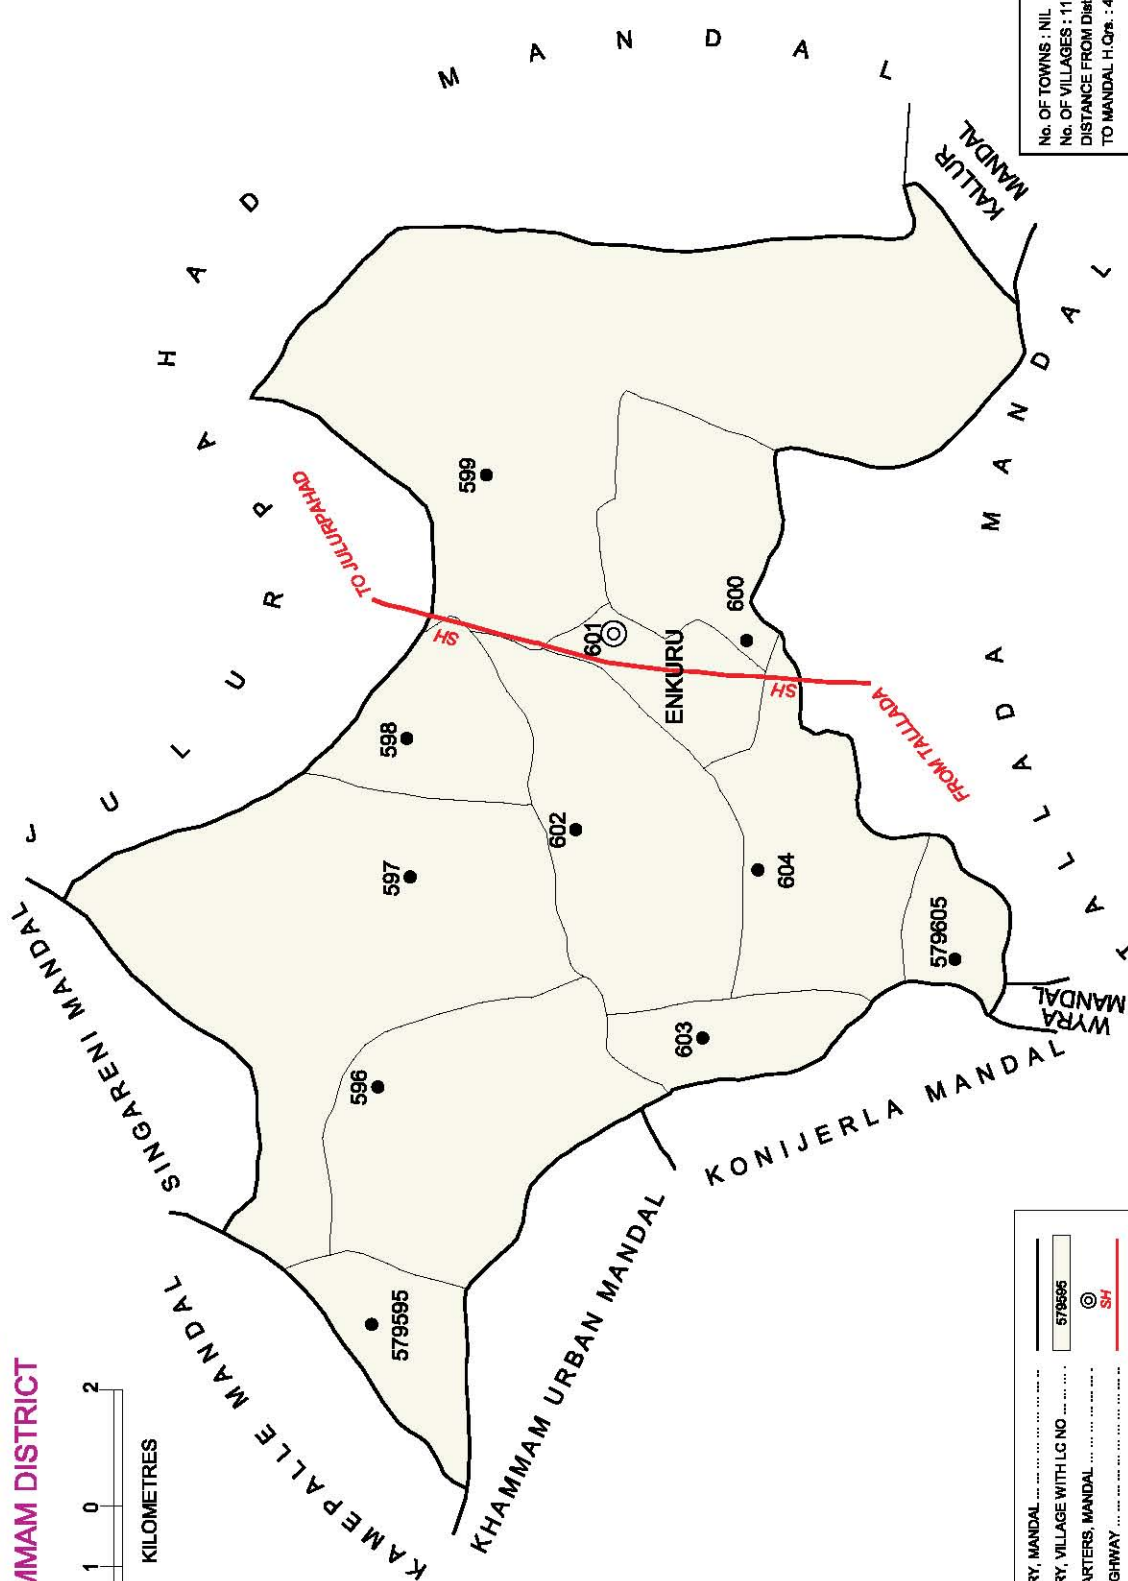

INDIA
ANDHRA PRADESH
ENKURU MANDAL
KHAMMAM DISTRICT

BOUNDARY, MANDAL	.....
BOUNDARY, VILLAGE WITH LC NO	.....
HEADQUARTERS, MANDAL	◎
STATE HIGHWAY	SH

No. OF TOWNS :	NIL
No. OF VILLAGES :	11
DISTANCE FROM Dist. H.Qrs.	
TO MANDAL H.Qrs. :	44 kms.