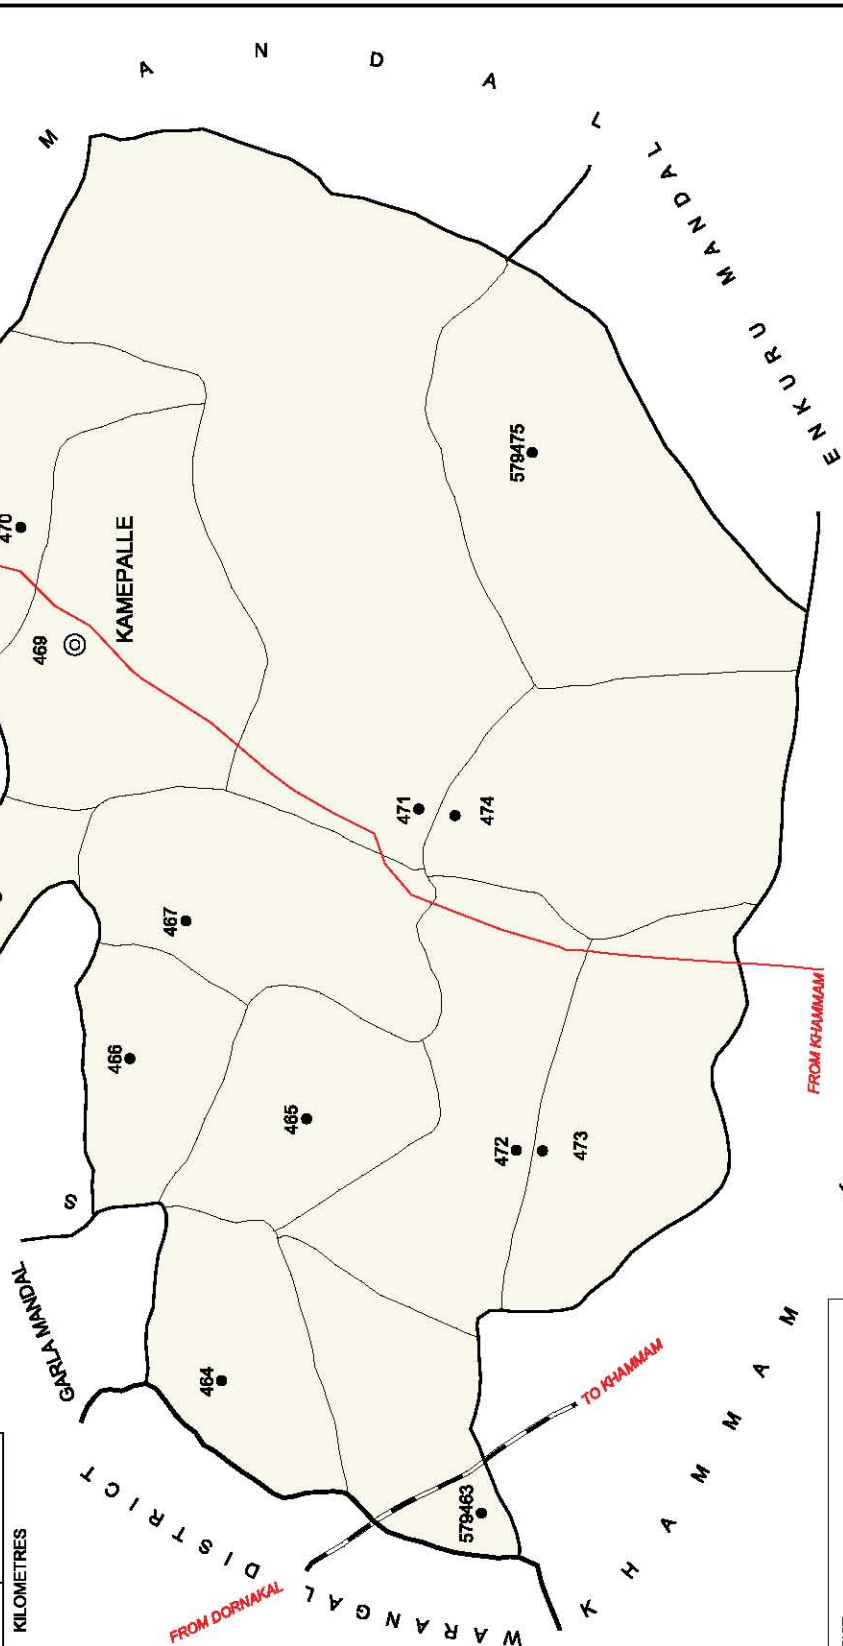

INDIA
ANDHRA PRADESH
KAMEPALLE MANDAL
KHAMMAM DISTRICT

BOUNDARY, DISTRICT	.....
BOUNDARY, MANDAL	.....
BOUNDARY, VILLAGE WITH LC NO	.....
HEADQUARTERS, MANDAL	⊙
OTHER IMPORTANT ROADS	—
RAILWAYLINE, BROAD GAUGE	—

No. OF TOWNS :	NIL
No. OF VILLAGES :	13
DISTANCE FROM Dist. H.Q.s:	
TO MANDAL H.Q.s :	32 kms.