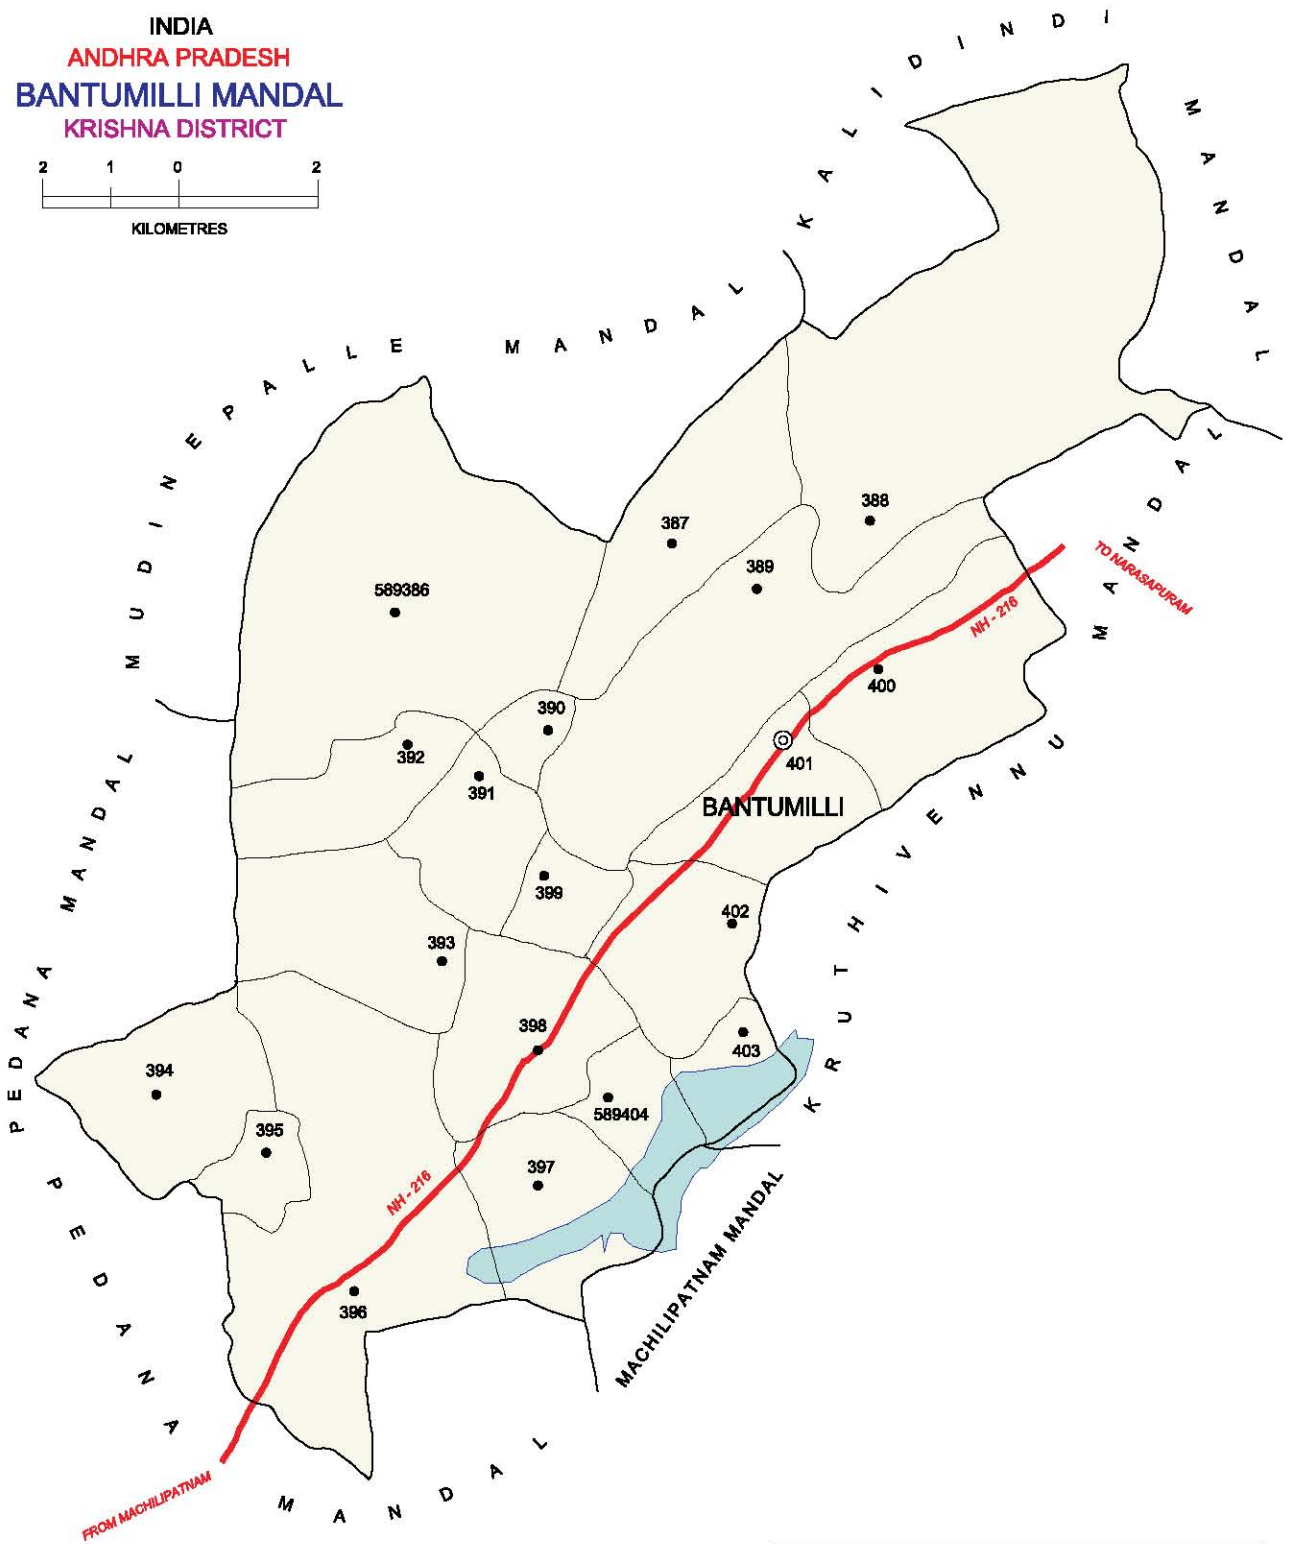

INDIA
ANDHRA PRADESH
BANTUMILLI MANDAL
KRISHNA DISTRICT

No. OF TOWNS : NIL
No. OF VILLAGES : 19
DISTANCE FROM Dist. H. Qrts.
TO MANDAL : 33 Kms.

BOUNDARY, MANDAL	—————
BOUNDARY, VILLAGE WITH L C No.	589386
HEADQUARTERS, MANDAL	⊙
NATIONAL HIGHWAY	NH- 216
RIVER/STREAM/TANK