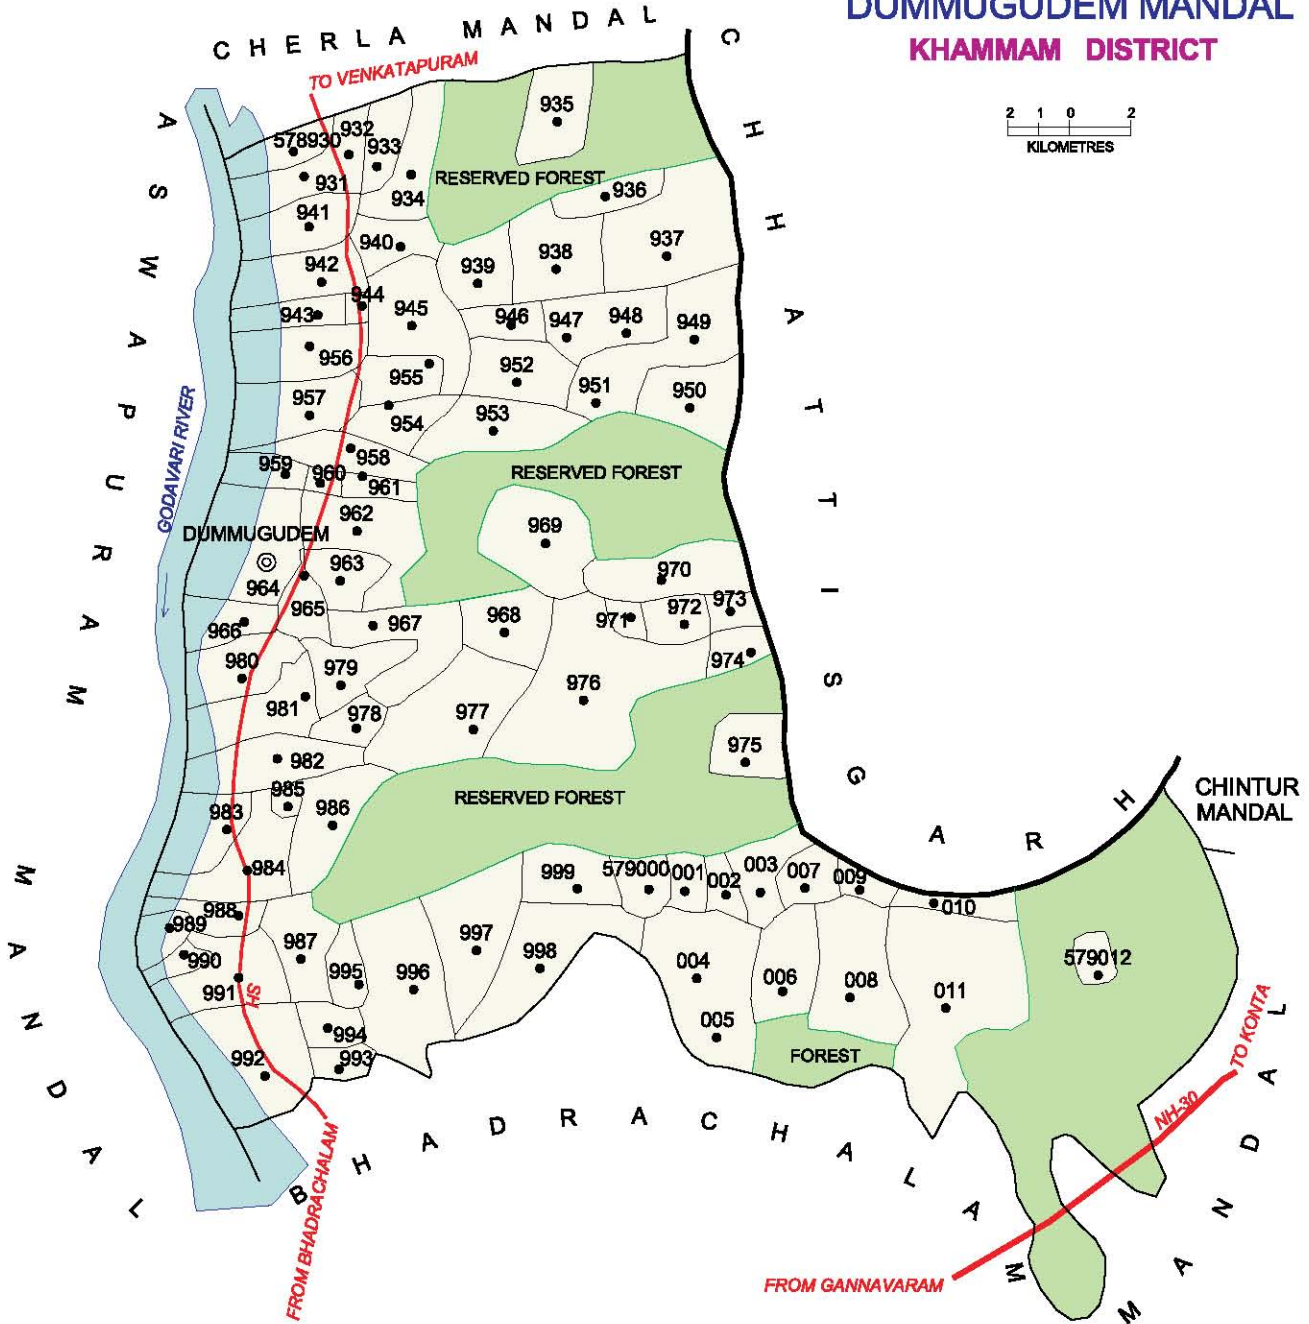

INDIA
ANDHRA PRADESH
DUMMUGUDEM MANDAL
KHAMMAM DISTRICT

BOUNDARY, STATE	—————
BOUNDARY, MANDAL	—————
BOUNDARY, VILLAGE WITH LC NO	578930
HEADQUARTERS, MANDAL	⊙
NATIONAL HIGHWAY	NH-30
STATE HIGHWAY	SH
RIVER / STREAM / TANK	
FOREST	R.F

No. OF TOWNS : NIL
No. OF VILLAGES : 63
DISTANCE FROM Dist. H.Qtrs.
TO MANDAL H.Qtrs. : 146 kms.