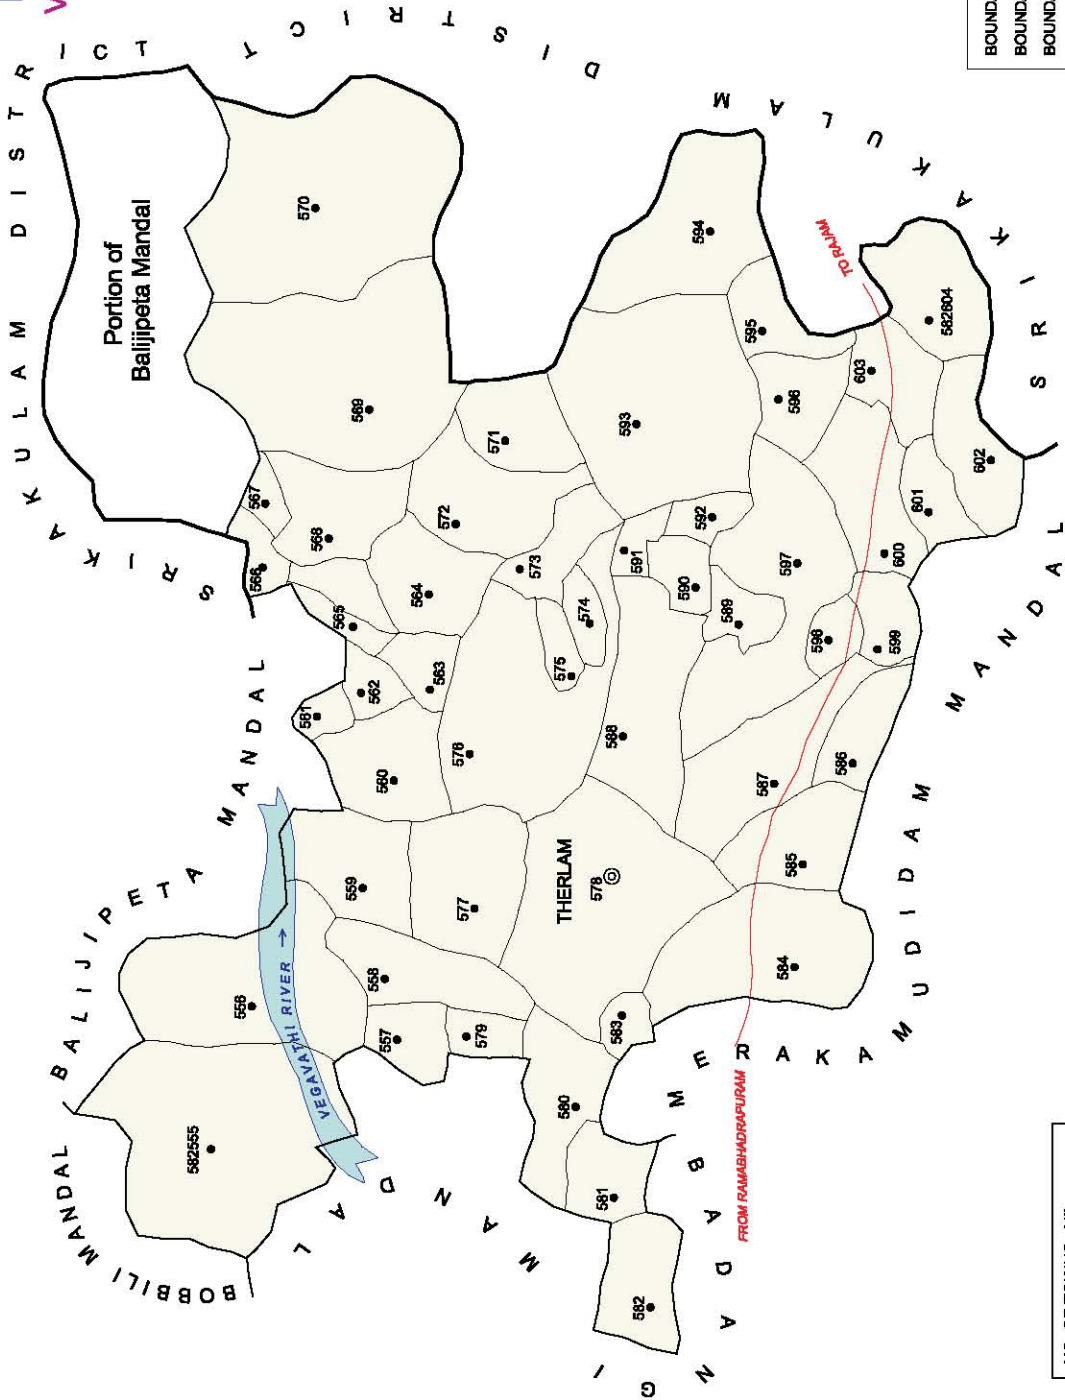

INDIA
ANDHRA PRADESH
THERLAM MANDAL
VIZIANAGARAM DISTRICT

BOUNDARY, DISTRICT.....
BOUNDARY, MANDAL.....
BOUNDARY, VILLAGE WITH L.C. No....
HEADQUARTERS, MANDAL.....
OTHER IMPORTANT ROADS.....
RIVER/STREAM/TANK.....

NO. OF TOWNS : NIL
NO. OF VILLAGES : 50
DISTANCE FROM Dist. H. Qtrs.
TO MANDAL : 77 Kms.