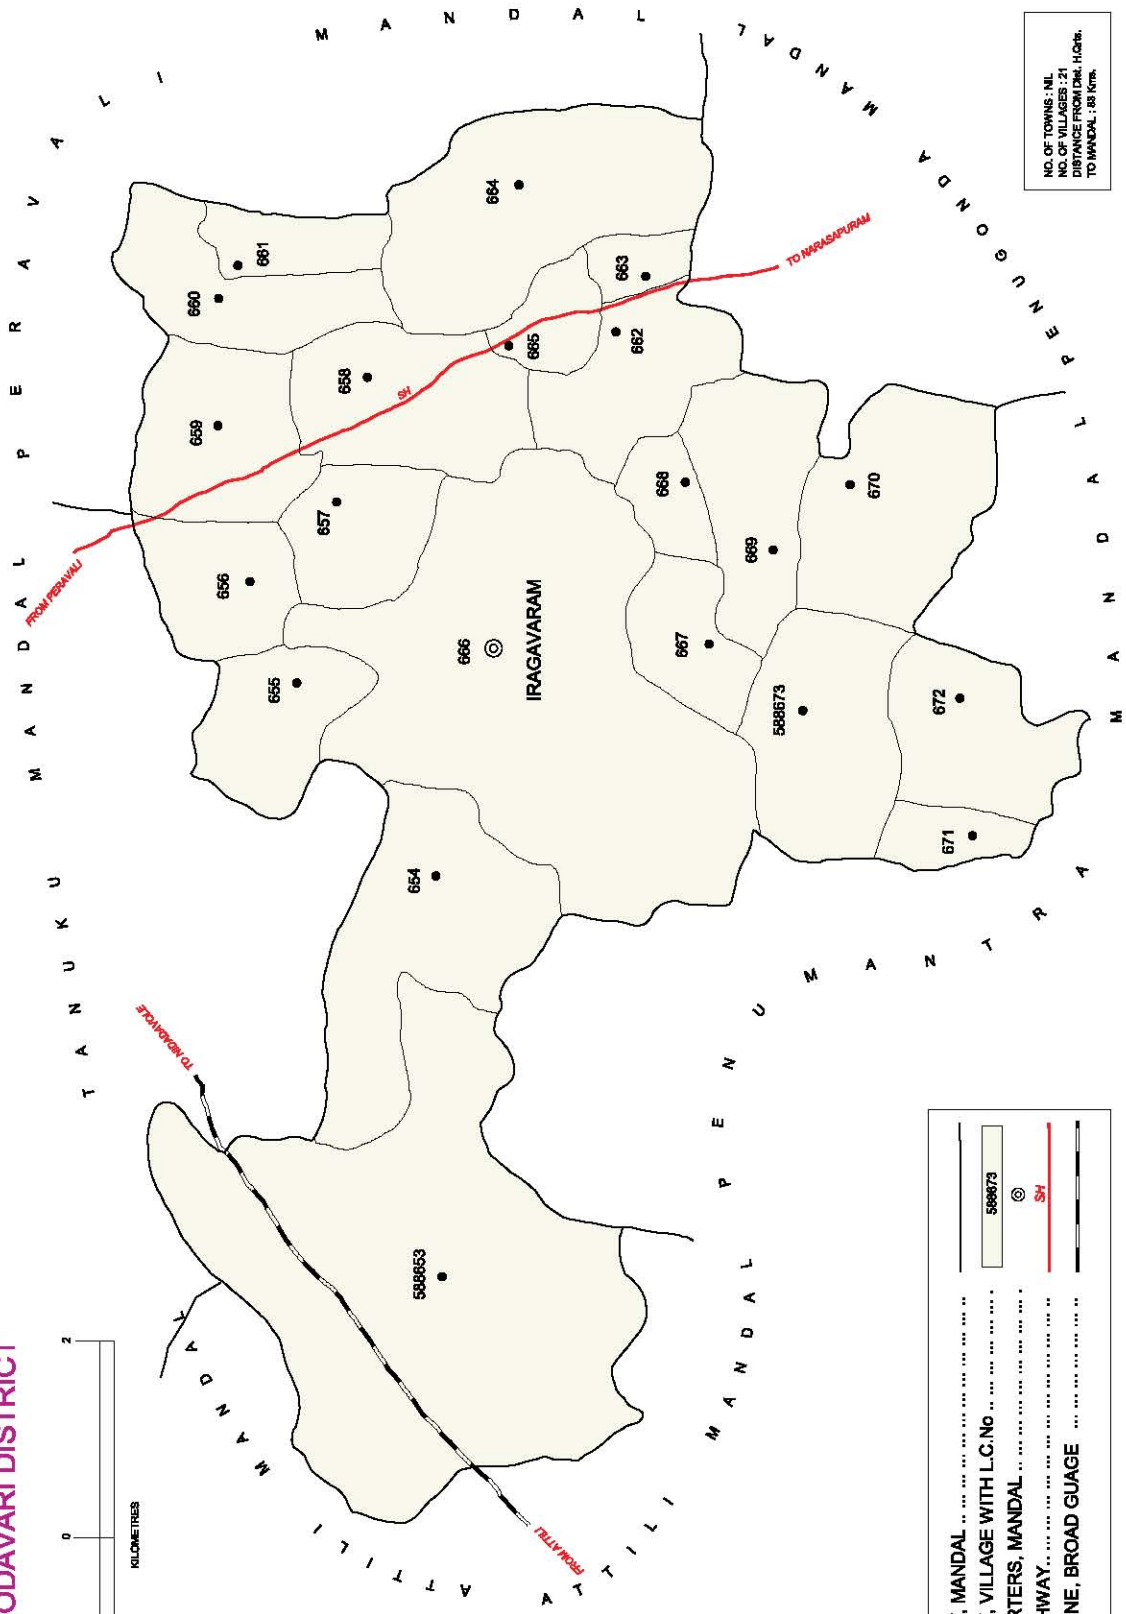

INDIA
ANDHRA PRADESH
IRAGAVARAM MANDAL
WEST GODAVARI DISTRICT

	BOUNDARY, MANDAL
	BOUNDARY, VILLAGE WITH L.C.No
	HEAD QUARTERS, MANDAL
	STATE HIGHWAY
	RAILWAY LINE, BROAD GAUGE

NO. OF TOWNS : NIL
DISTANCE FROM STATE H.Q. TO MANDAL : 88 Kms.