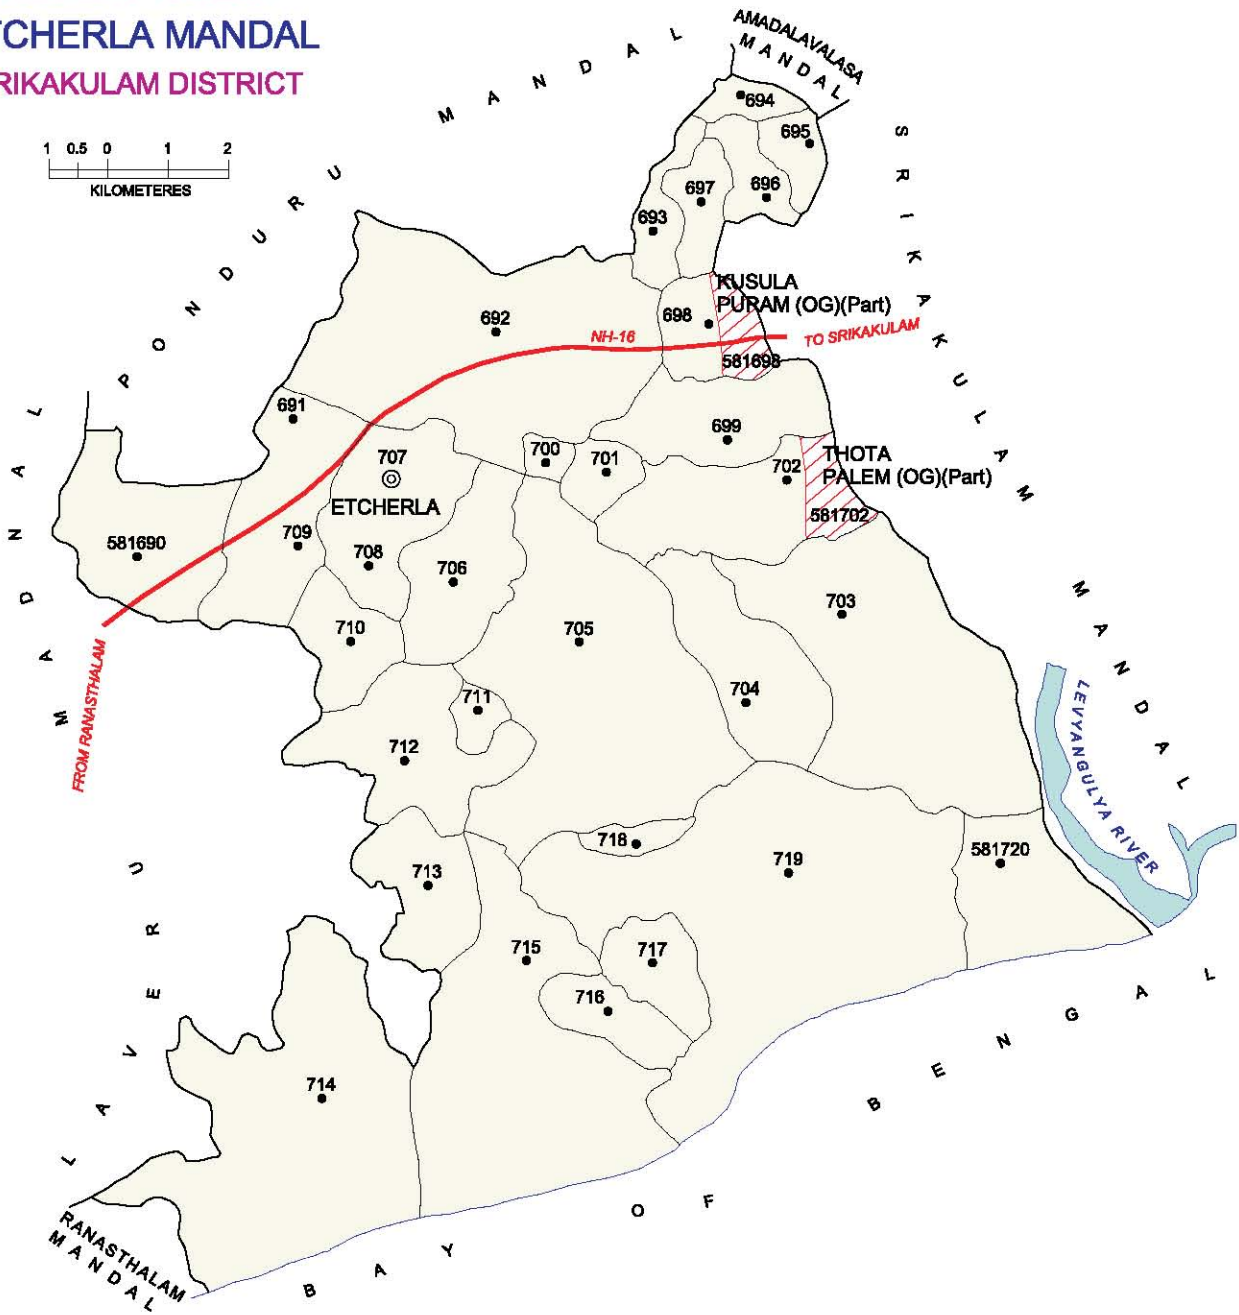

INDIA
ANDHRA PRADESH
ETCHERLA MANDAL
SRIKAKULAM DISTRICT

Note: Kusalapuram (698) and Thotapalem (702) villages are partly OGs to Srikakulam Municipality

No. OF TOWNS : NIL
No. OF VILLAGES : 31
DISTANCE FROM Dist.H.Qtrs.
TO MANDAL : 7 Kms.

BOUNDARY, MANDAL.....	—————
BOUNDARY, VILLAGE WITH L.C. No.....	581720
HEADQUARTERS,MANDAL.....	⊙
NATIONAL HIGHWAY.....	NH-16
RIVER / STREAM / TANK.....	~~~~~
CENSUS TOWN/OG WITH L.C. No.....	581702