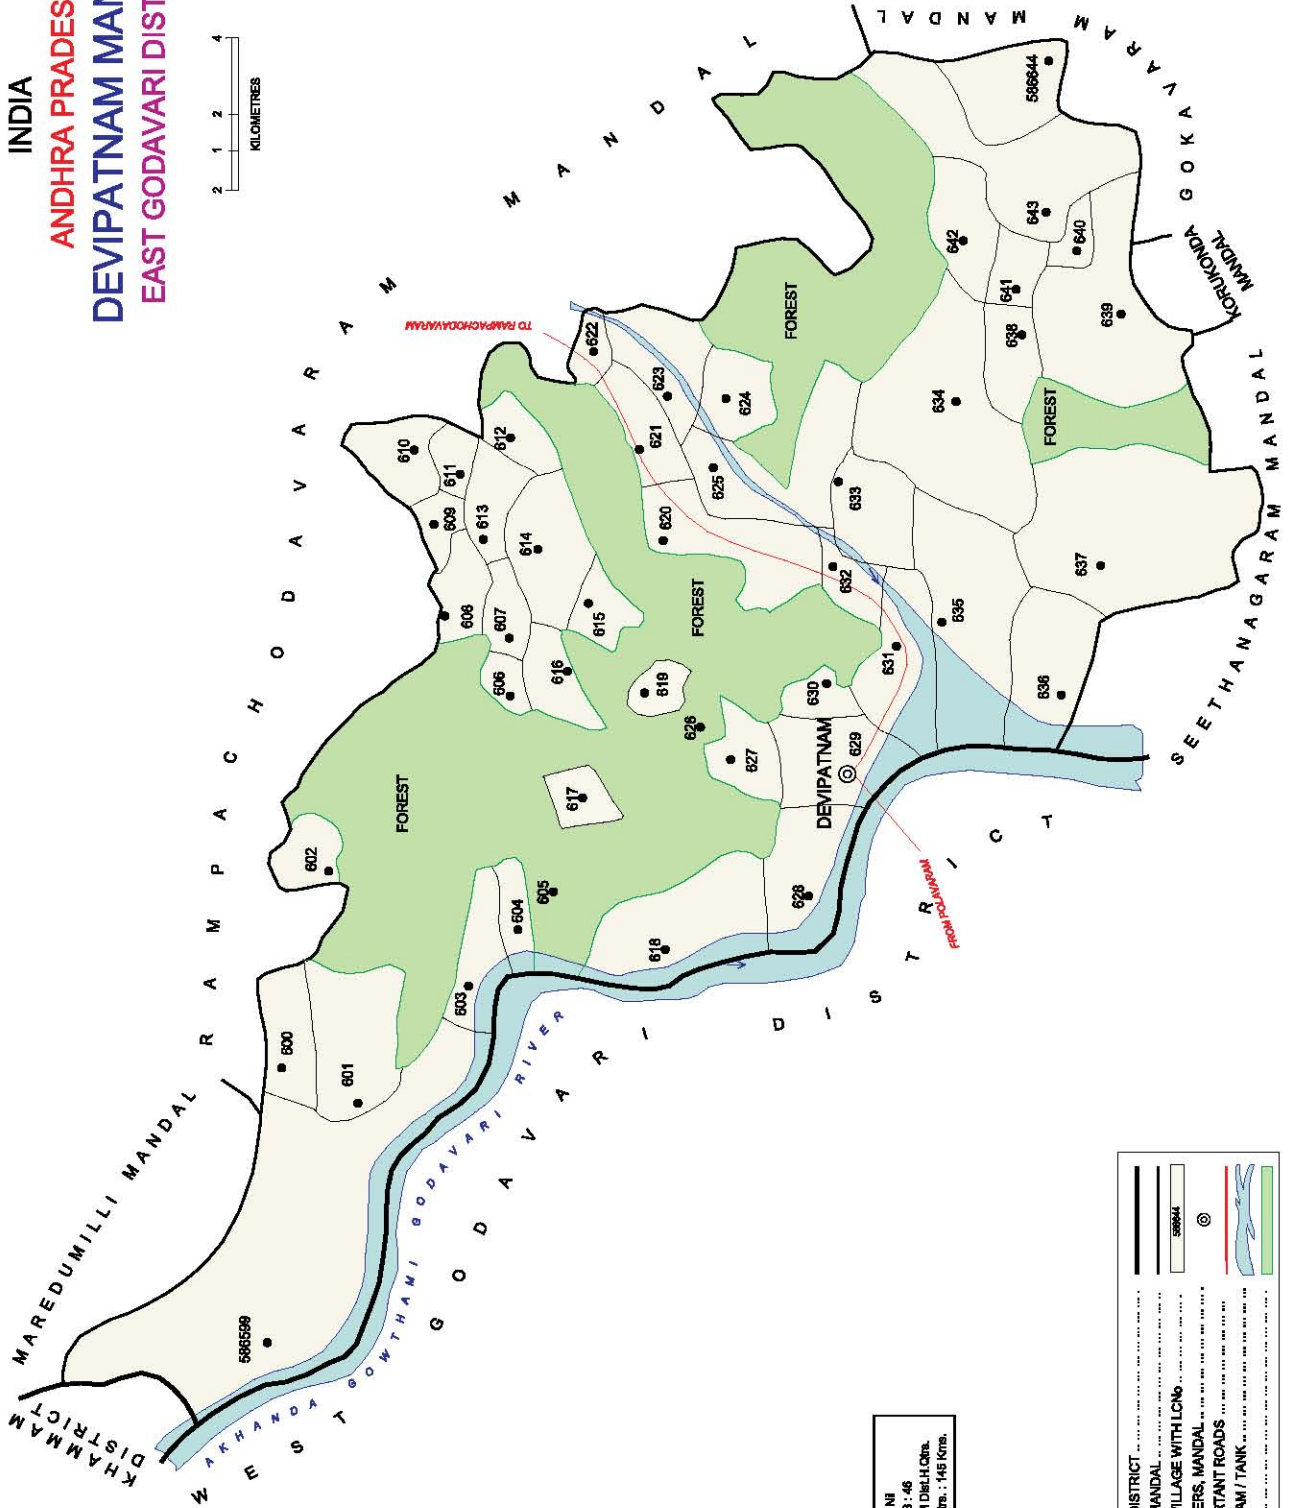

INDIA

ANDHRA PRADESH

DEVIPATNAM MANDAL

EAST GODAVARI DISTRICT

No. OF TOWNS : NE  
No. OF VILLAGES : 46  
DISTANCE FROM Dist.H. Qtrs.  
TO MANDAL H.Qtrs. : 146 Kms.

INDIA  
**ANDHRA PRADESH**  
**Y.RAMAVARAM MANDAL**  
**EAST GODAVARI DISTRICT**