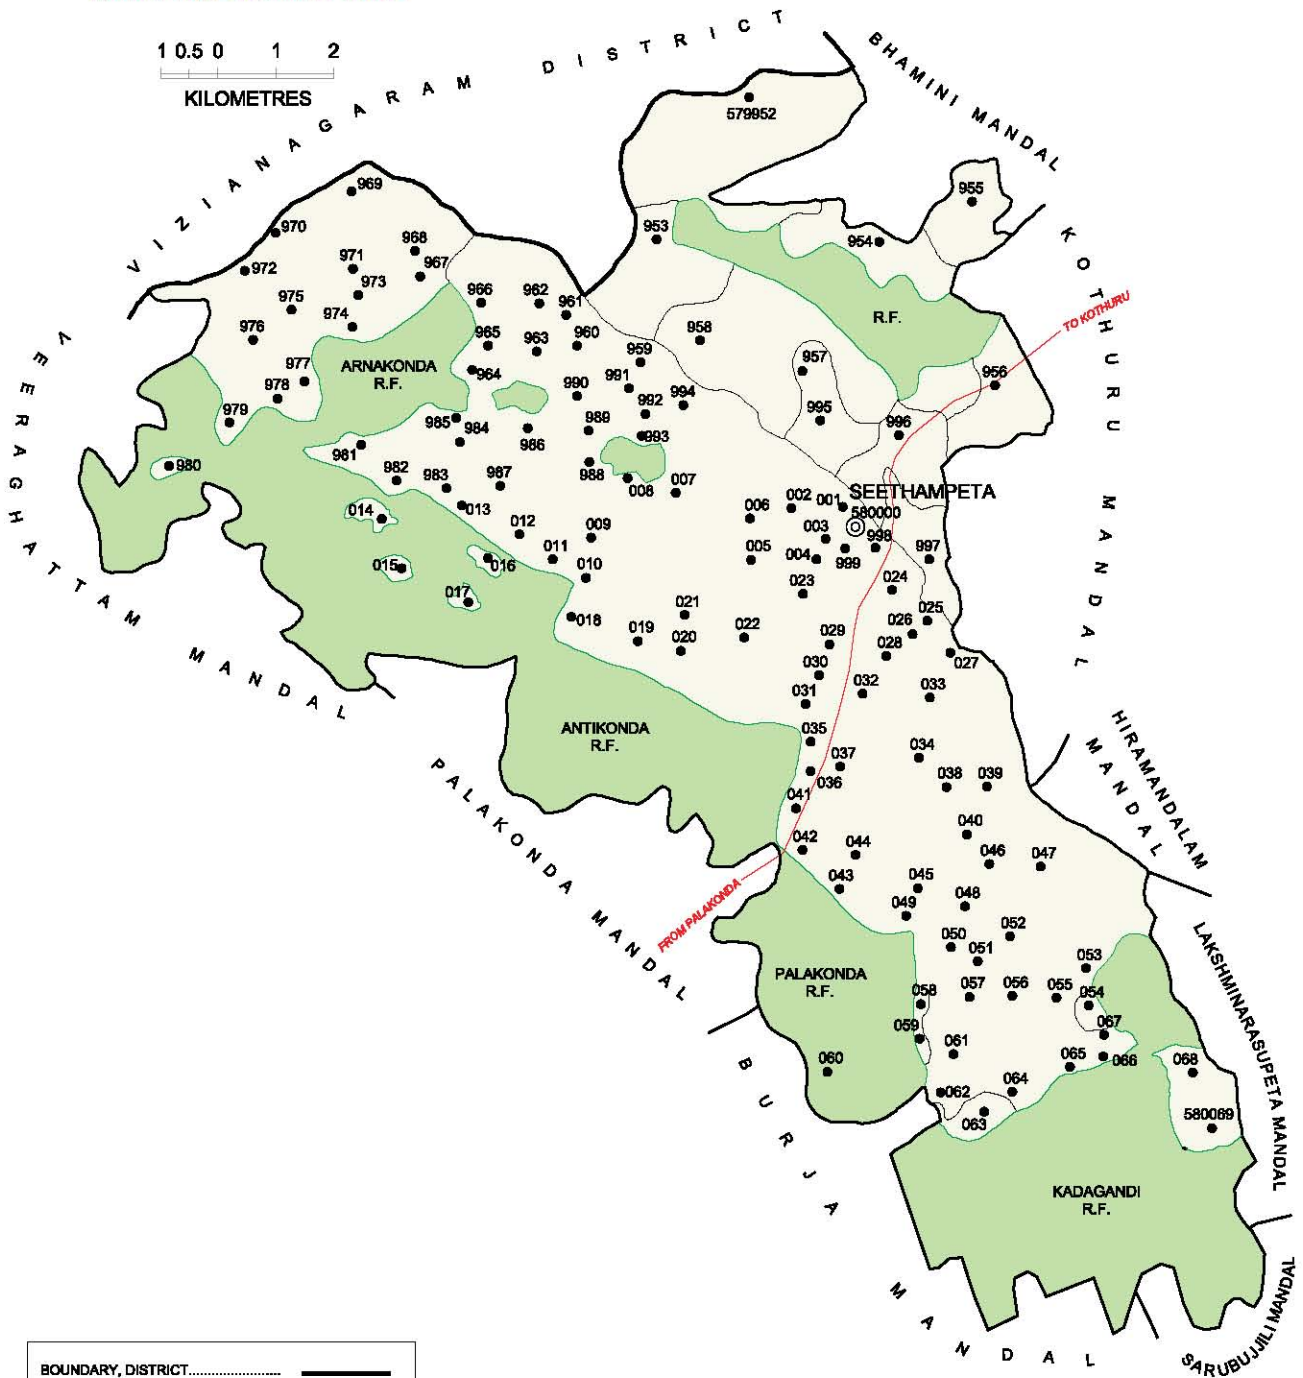

INDIA
ANDHRA PRADESH
SEETHAMPETA MANDAL
SRIKAKULAM MANDAL

BOUNDARY, DISTRICT.....	—————
BOUNDARY, MANDAL.....	—————
BOUNDARY, VILLAGE WITH L.C. No....	580069
HEADQUARTERS, MANDAL.....	⊙
OTHER IMPORTANT ROADS.....	—————
FOREST.....	R.F.

No. OF TOWNS : NIL
No. OF VILLAGES : 118
DISTANCE FROM Dist. H. Qtrs.
TO MANDAL : 54 Kms.