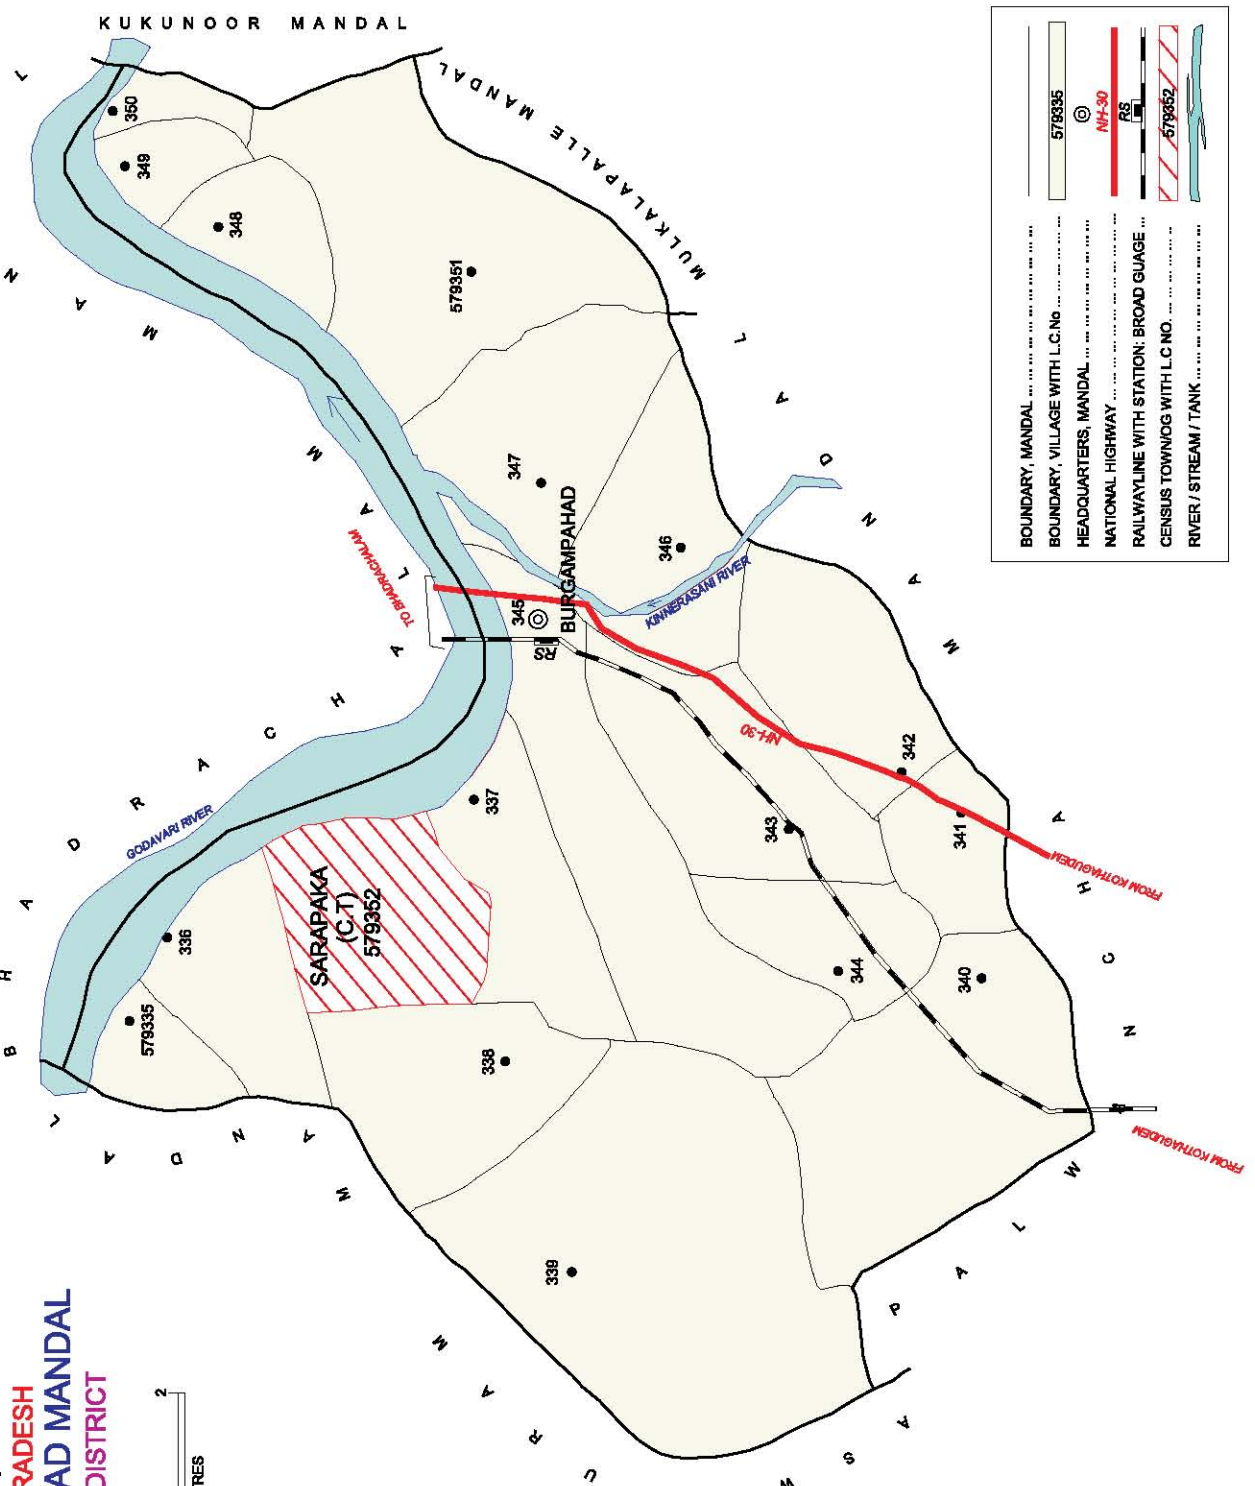

INDIA
ANDHRA PRADESH
BURGAMPAHAD MANDAL
KHAMMAM DISTRICT

No. OF TOWNS : 1
No. OF VILLAGES : 17
DISTANCE FROM DM. H.Qs:
TO MANDAL H.Qs. : 115 km.