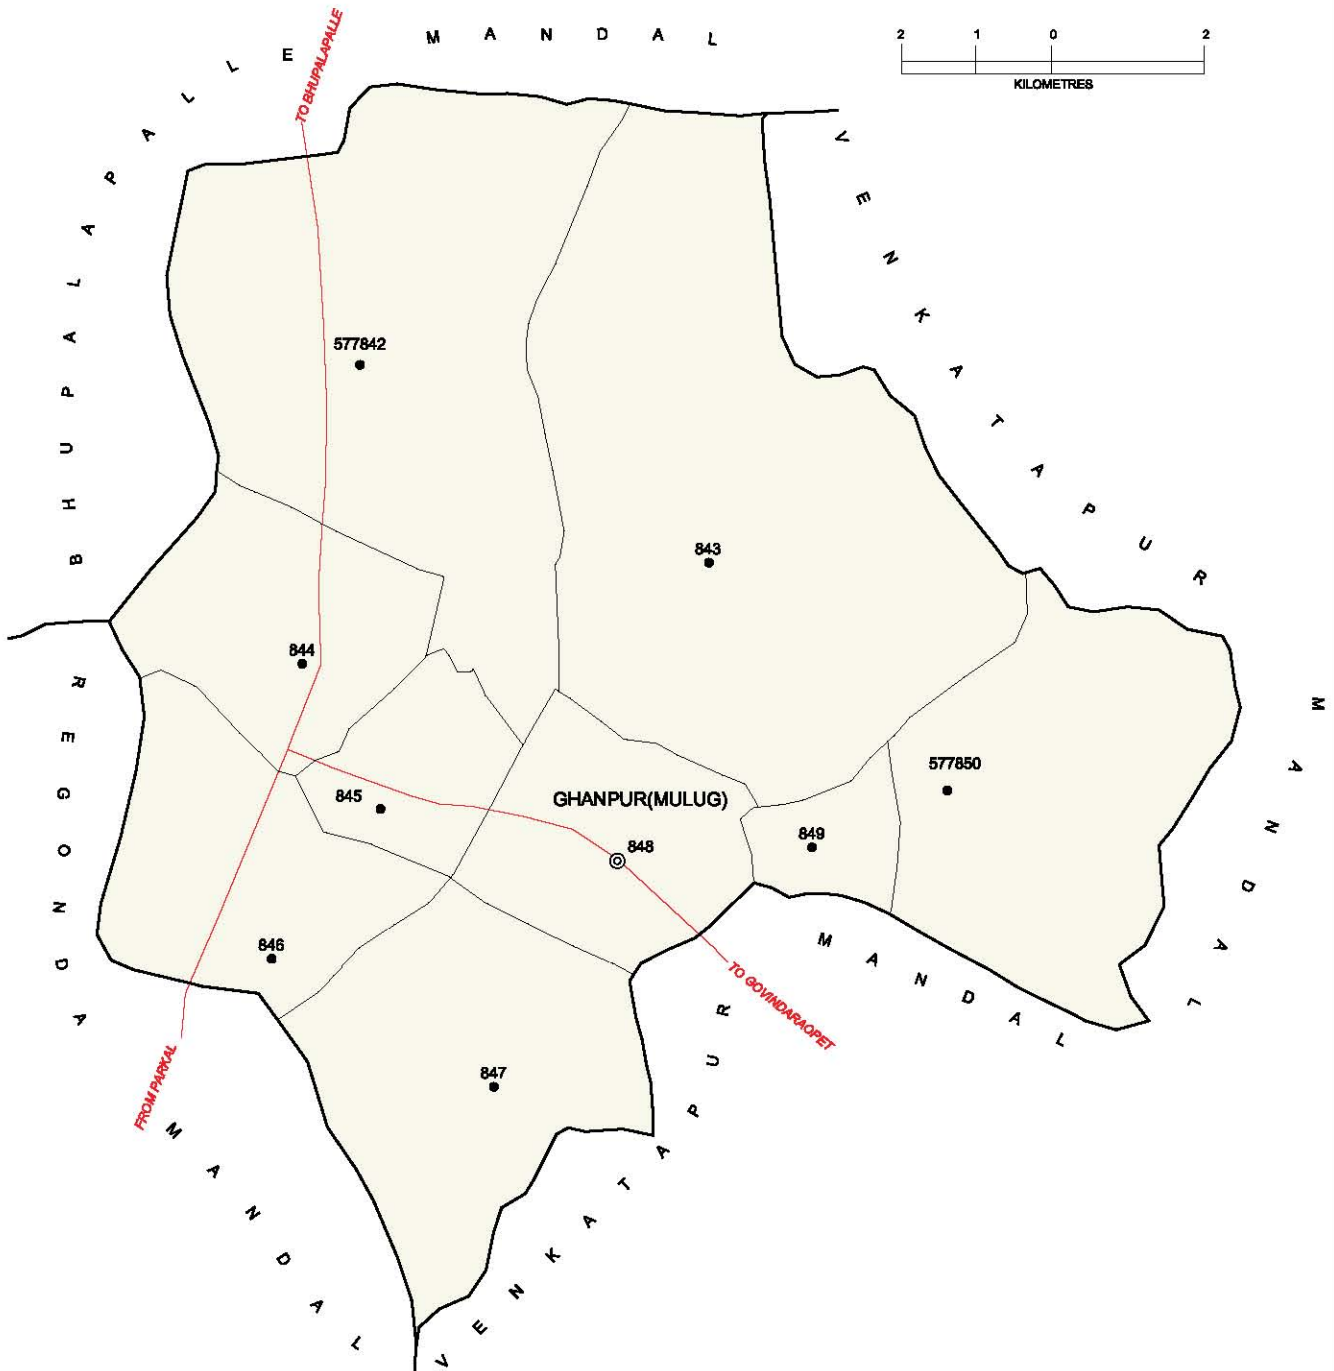

Note: Bhupalapalle (841) village is fully included in Bhupalapalle (CT).

No. OF TOWNS : 1
 No. OF VILLAGES : 19
 DISTANCE FROM D.I.E. H. Qtrs.
 TO MANDAL : 96 Km.

INDIA
ANDHRA PRADESH
GHANPUR (MULUG) MANDAL
WARANGAL DISTRICT