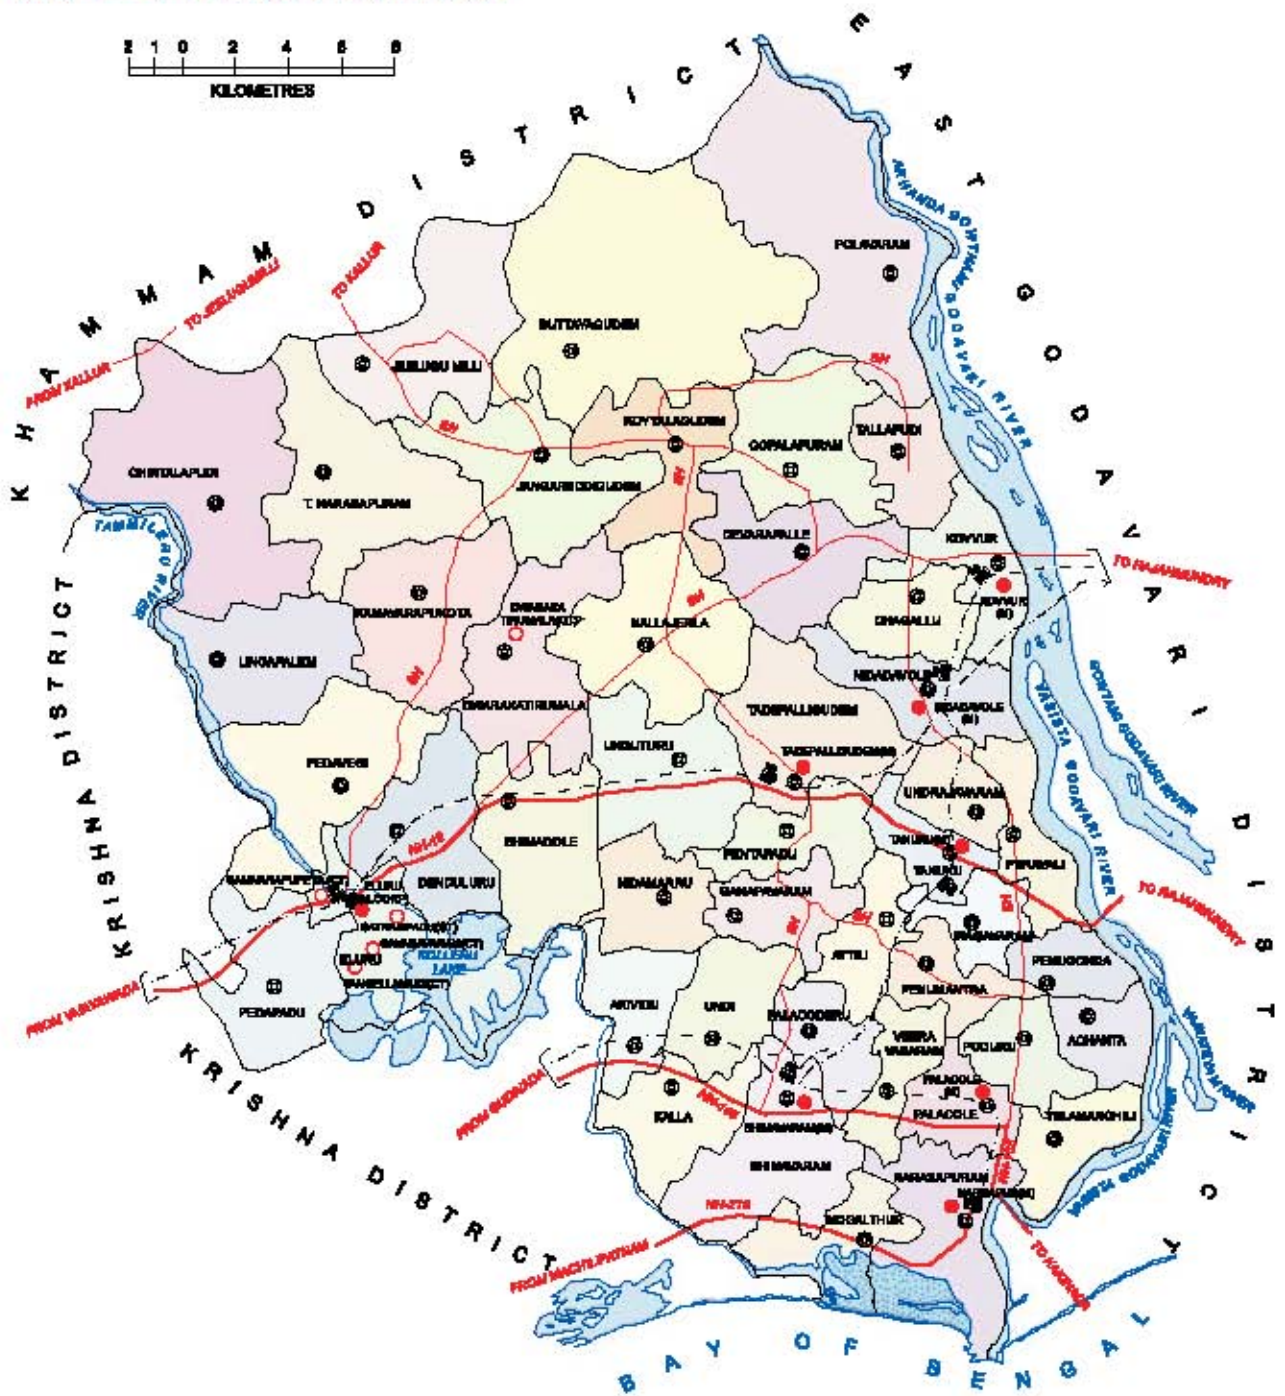

INDIA
ANDHRA PRADESH
WEST GODAVARI DISTRICT

DISTRICT	---
MANDAL	-----
HEADQUARTERS: DISTRICT / MANDAL	● / ●
RAILWAY LINE WITH STATION, BROAD GAUGE	—+—+—+—
NATIONAL HIGHWAY WITH No.	—=—=—=—
STATE HIGHWAY	—#—#—#—
RIVER / STREAM / DAM	~~~~~
TOWNS / CENSUS TOWNS	● / ○

Area : 7 742.00 Sq. Kms.
No. of Mandals : 48
No. of Towns : 8
No. of Villages : 883
Distance from State H. Qrs.
to District H. Qrs. : 329 Kms.