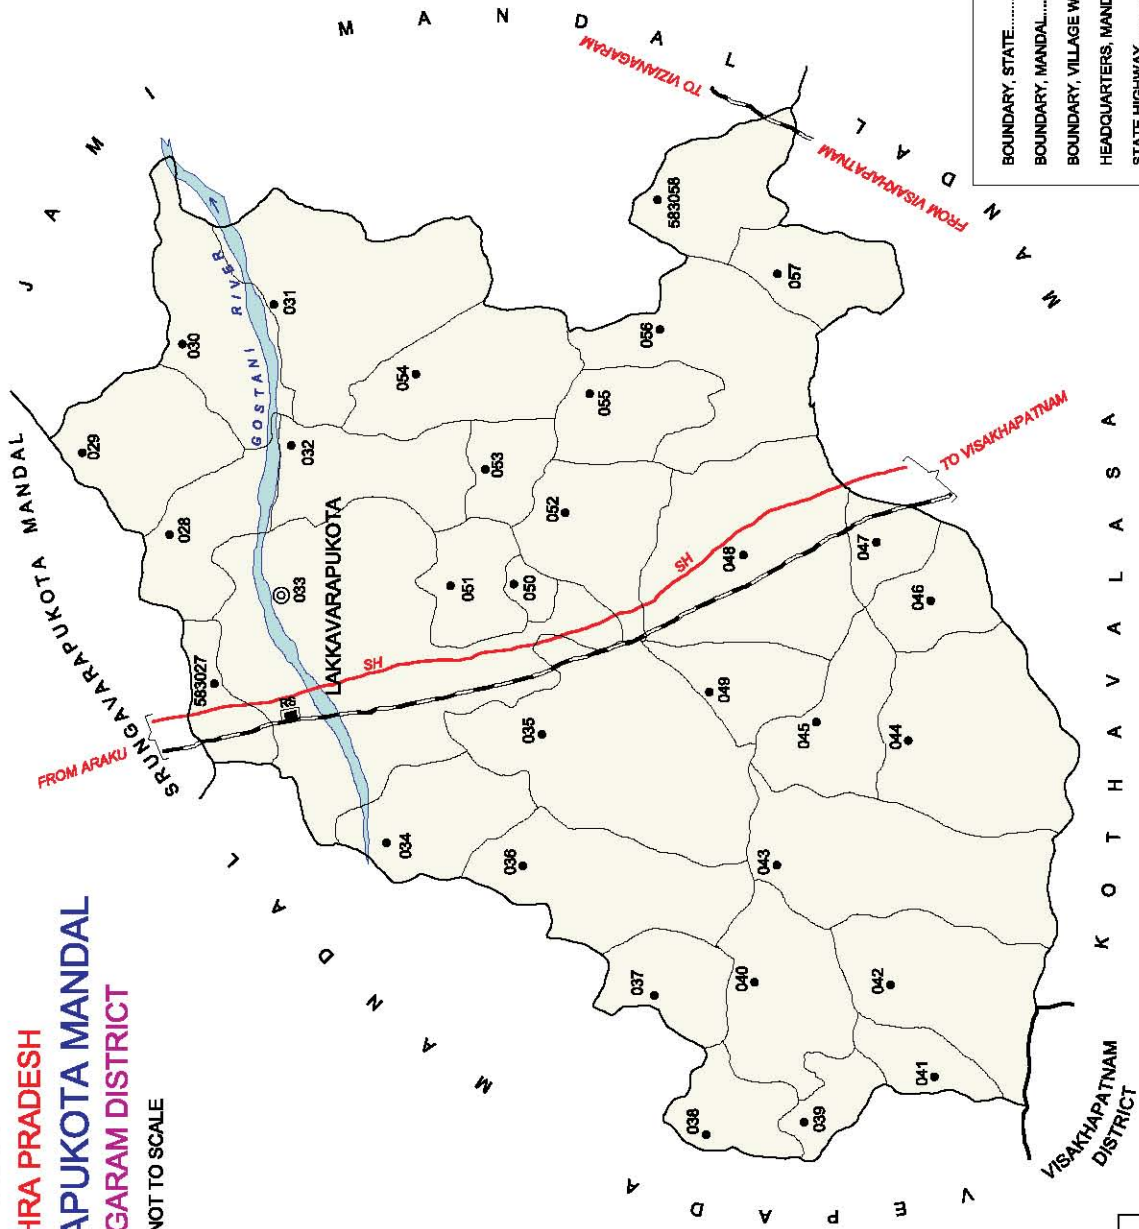

INDIA
ANDHRA PRADESH
LAKKAVARAPUKOTA MANDAL
VIZIANAGARAM DISTRICT

NOT TO SCALE

NO. OF TOWNS : NIL
NO. OF VILLAGES : 32
DISTANCE FROM Dist. H.Q.s
TO MANDAL : 40 Kms.

	BOUNDARY, STATE.....
	BOUNDARY, MANDAL.....
	BOUNDARY, VILLAGE WITH L.C. No.....
	HEADQUARTERS, MANDAL.....
	STATE HIGHWAY.....
	RAILWAY LINE WITH STATION, BROAD GAUGE.....
	RIVER / STREAM / TANK.....