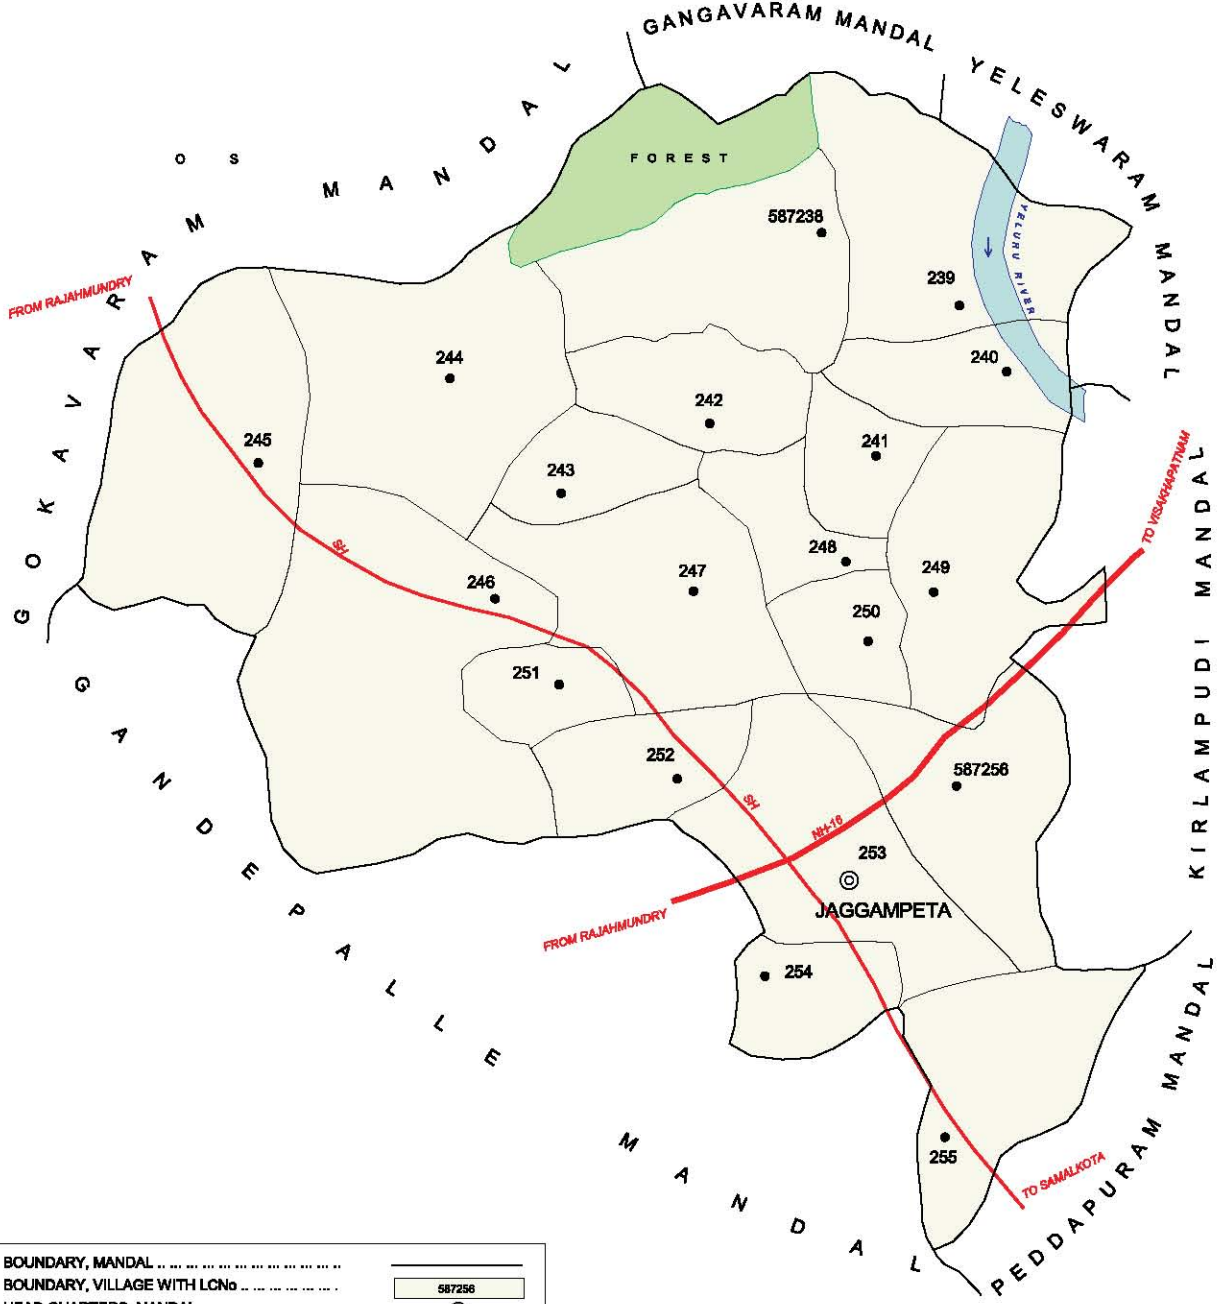

INDIA
ANDHRA PRADESH
JAGGAMPETA MANDAL
EAST GODAVARI DISTRICT

No. OF TOWNS : NI
No. OF VILLAGES : 19
DISTANCE FROM Dist.H.Qtrs.
TO MANDAL H.Qtrs. : 45 Kms.

BOUNDARY, MANDAL	—————
BOUNDARY, VILLAGE WITH LCNo	—————
HEAD QUARTERS, MANDAL	⊙
NATIONAL HIGHWAY	NH-16
STATE HIGHWAY	SH
RIVER / STREAM / TANK	
FOREST