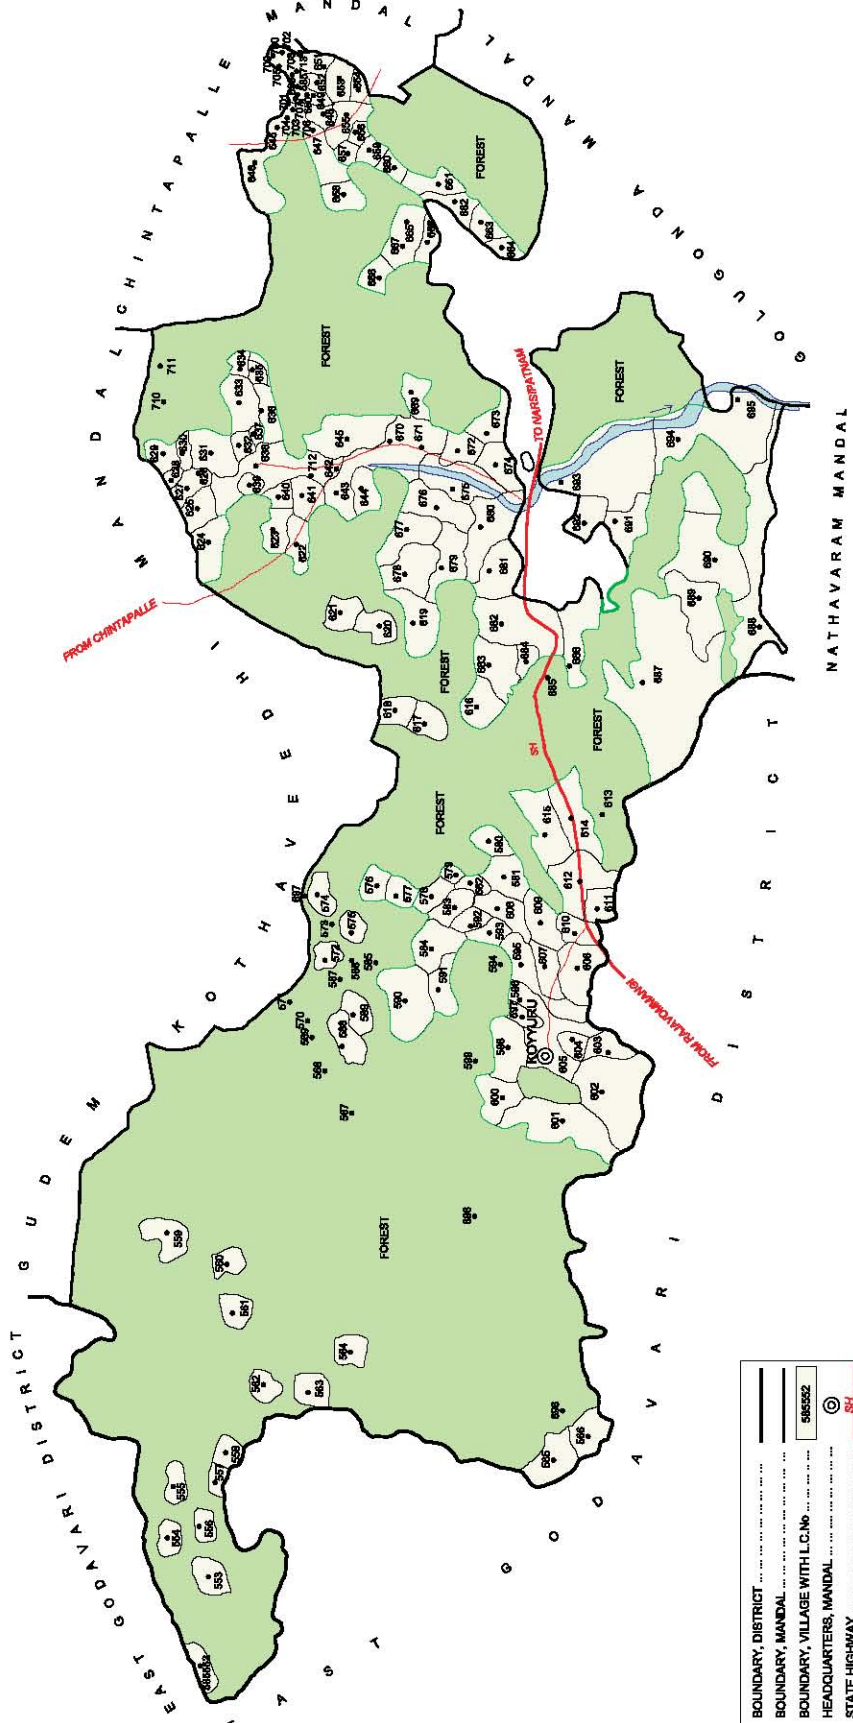

INDIA
ANDHRA PRADESH
KOYYURU MANDAL
VISAKHAPATNAM DISTRICT

NOT TO SCALE

No. OF TOWNS : NIL
No. OF VILLAGES : 162
DISTANCE FROM DIST. H.Q. TO MANDAL H.Q. : 300 kms.

BOUNDARY, DISTRICT	...
BOUNDARY, MANDAL	...
BOUNDARY, VILLAGE WITH L.C.No	596592
HEADQUARTERS, MANDAL	...
STATE HIGHWAY	514
OTHER IMPORTANT ROADS	...
RIVER /STREAM/TANK.	...
FOREST	...