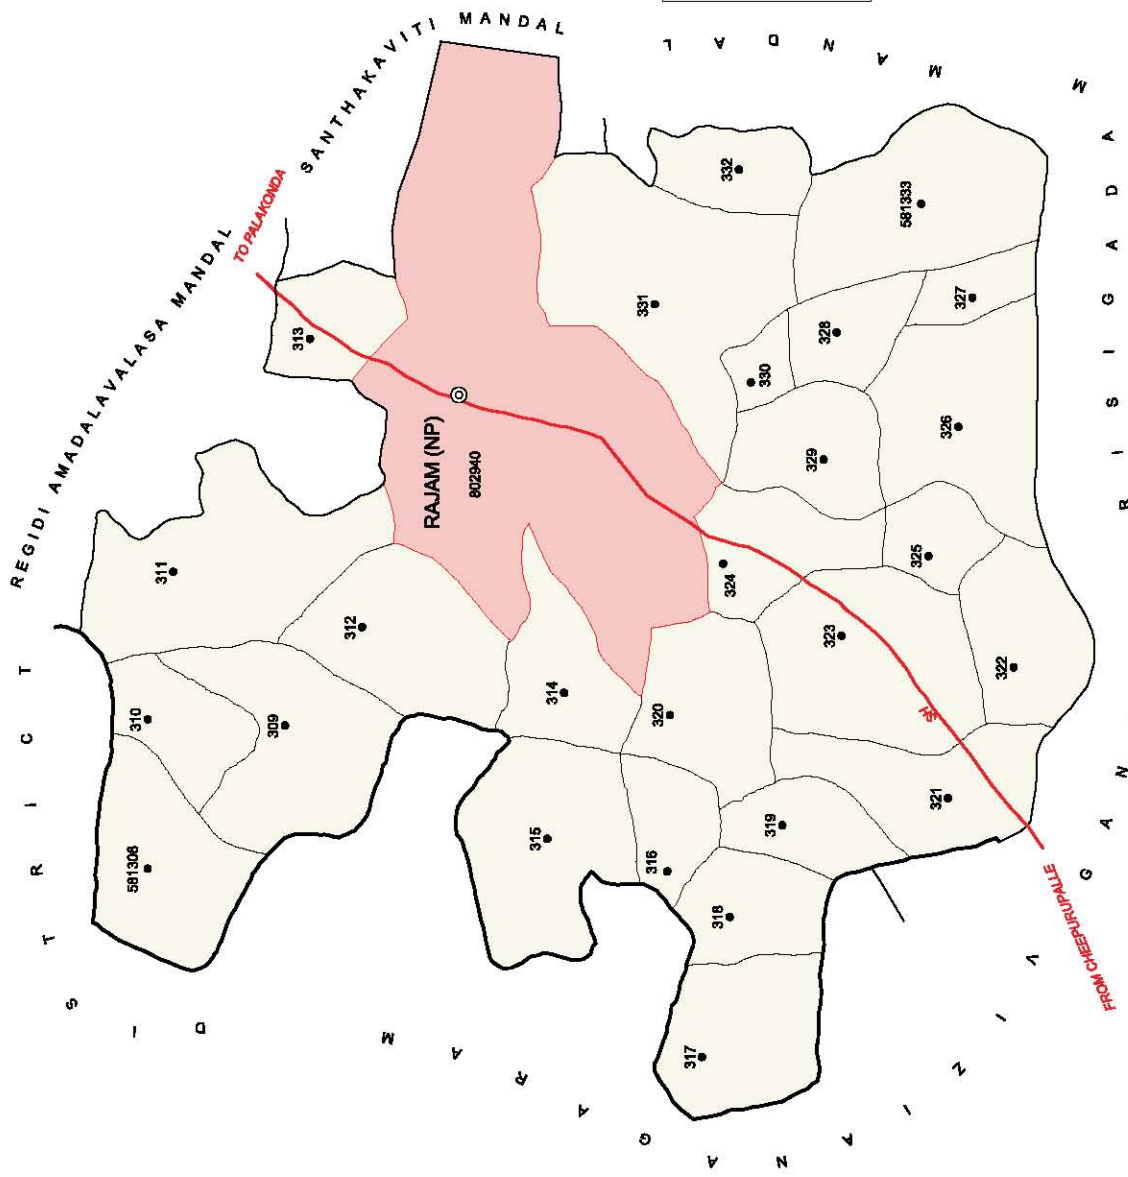

Nb.OF TOWNS : 1  
 Nb.OF VILLAGES : 26  
 DISTANCE FROM Dist. HQtrs.  
 TO MANDAL : 40 Kms.

BOUNDARY, DISTRICT	.....
BOUNDARY, MANDAL	————
BOUNDARY, VILLAGE WITH L.C. No...	581333
HEADQUARTERS, MANDAL	⊙
STATE HIGHWAY	SR
STATUTORY TOWN WITH L. C.No....	802940