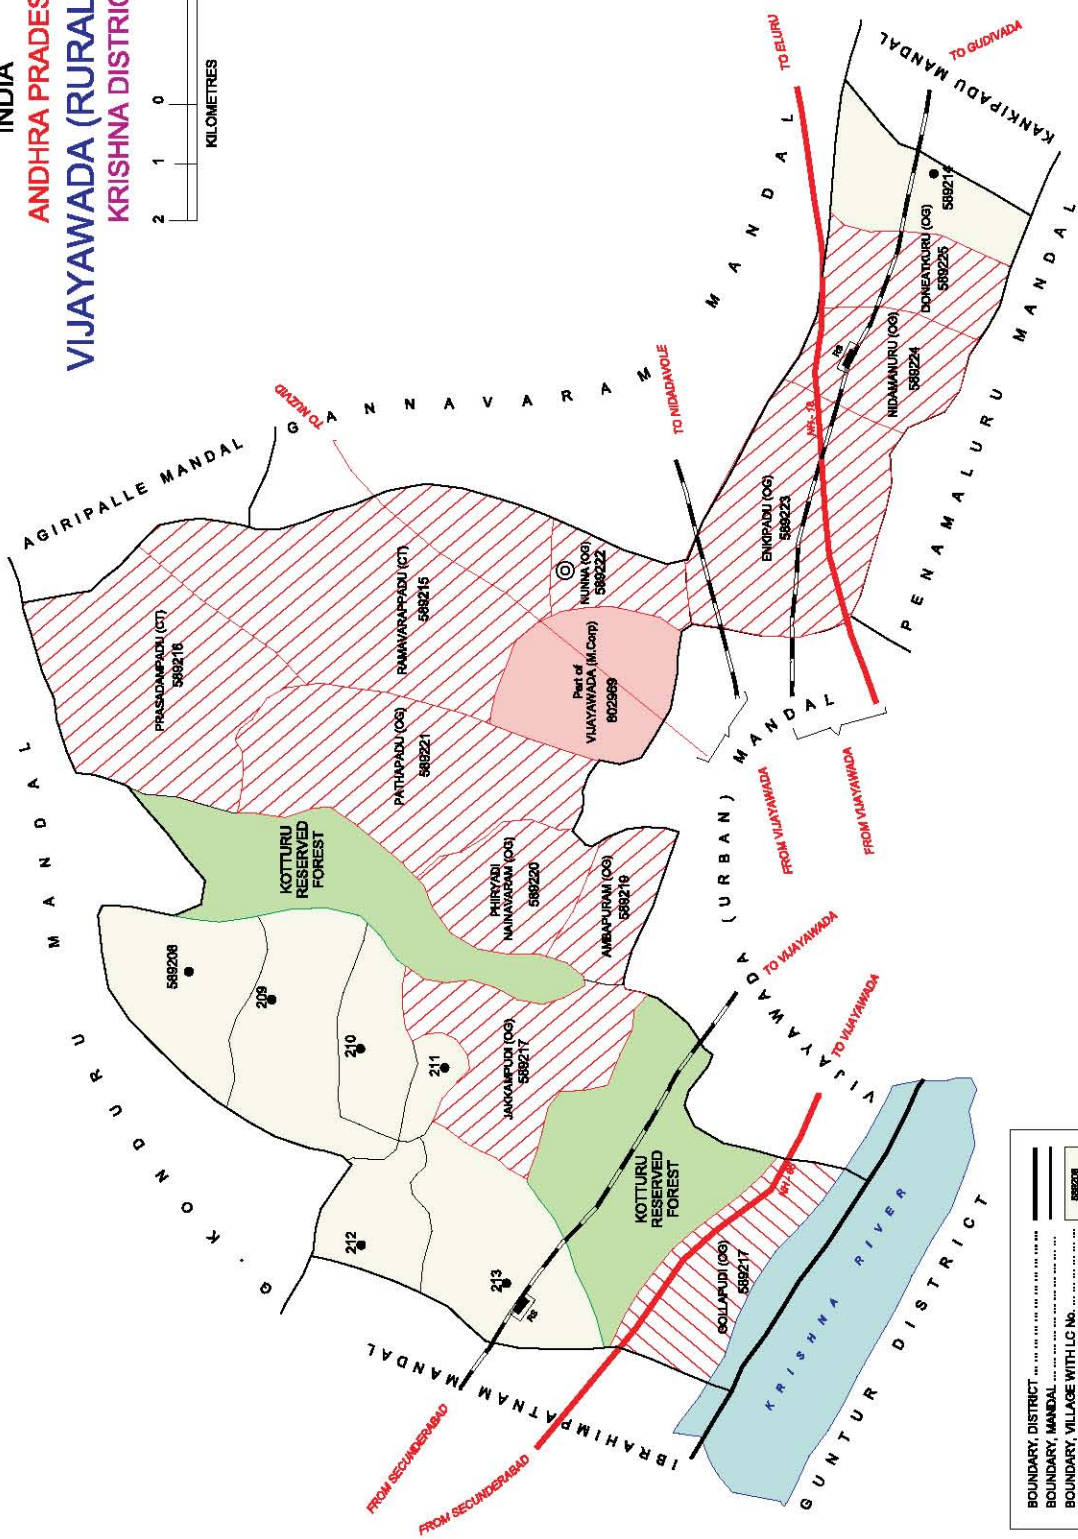

INDIA
ANDHRA PRADESH
VIJAYAWADA (RURAL) MANDAL
KRISHNA DISTRICT

---	BOUNDARY, DISTRICT
---	BOUNDARY, MANDAL
---	BOUNDARY, VILLAGE WITH LC No.
⊙	HEADQUARTERS, MANDAL
---	NATIONAL HIGHWAY
---	OTHER IMPORTANT ROADS
RR	RAILWAY LINE WITH STATION, BROAD GAUGE
---	RIVER / STREAM / TANK
---	STATUTORY TOWN WITH L.C.No.
---	CENSUS TOWNS WITH L.C.No.
---	FOREST
---	R.F.

No. OF TOWNS : 2
No. OF CGS : 9
No. OF VILLAGES : 7
DISTANCE FROM Dist. H. Qrs.
TO MANDAL : 85 Kms.