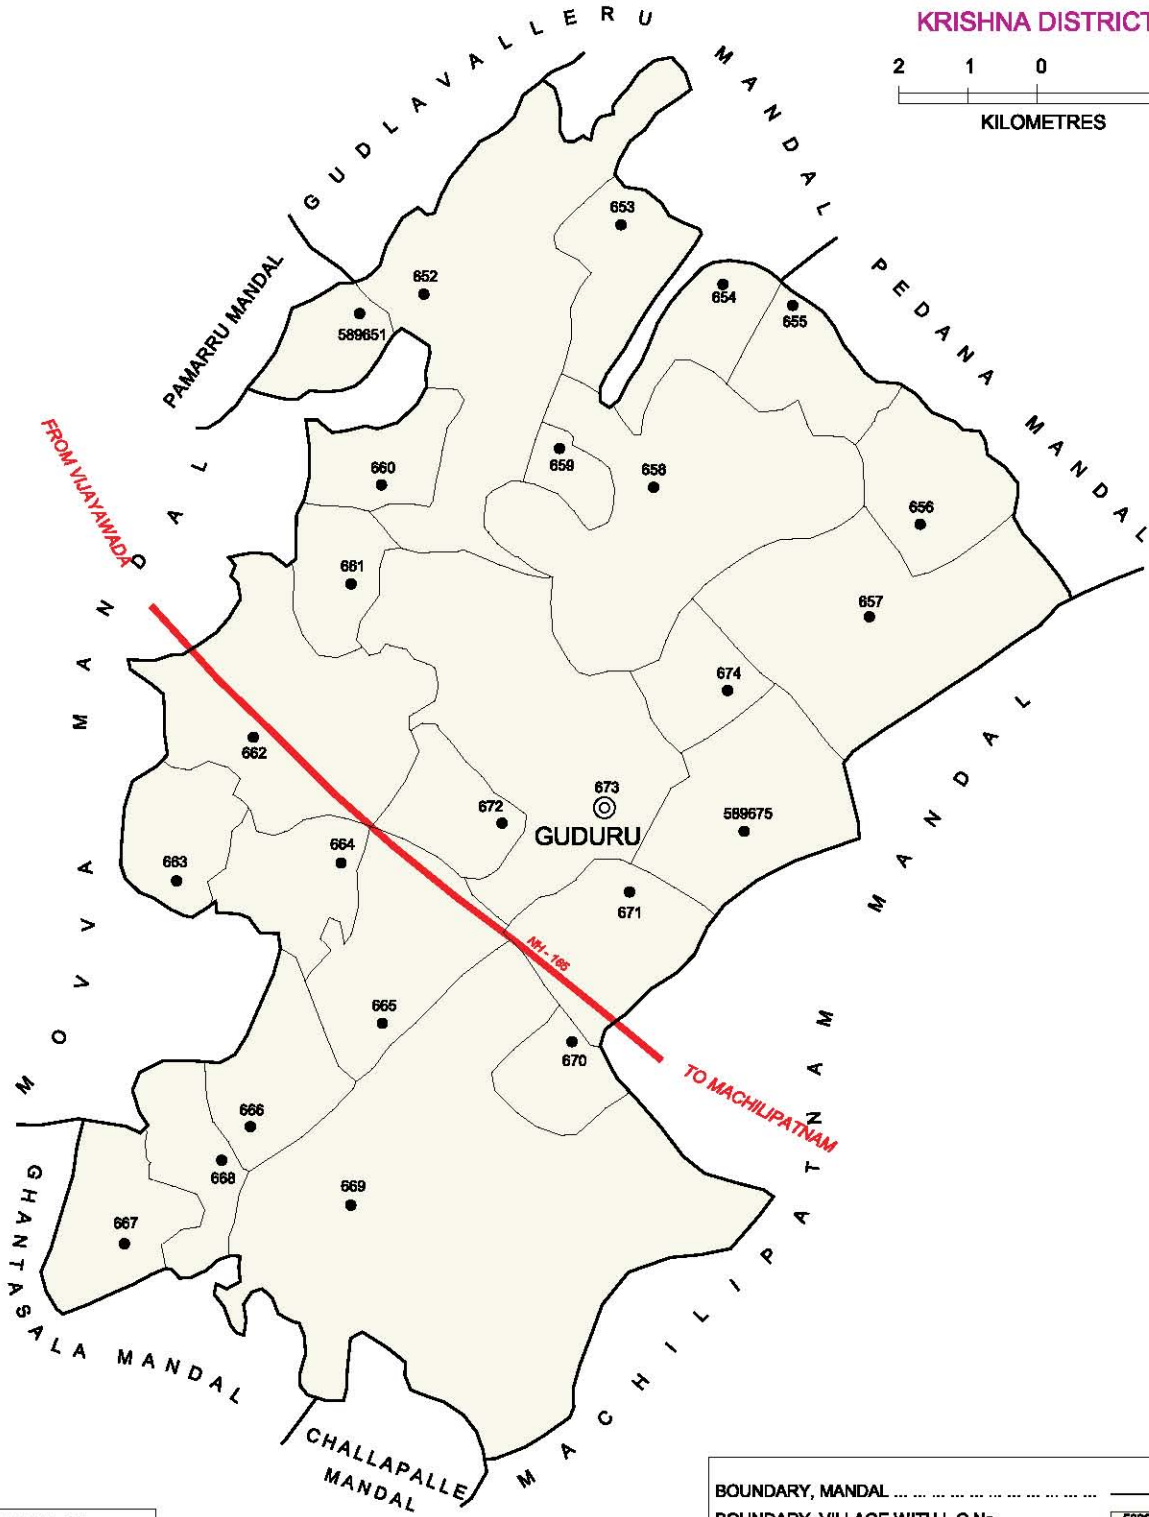

INDIA
ANDHRA PRADESH
GUDURU MANDAL
KRISHNA DISTRICT

No. OF TOWNS : NIL
No. OF VILLAGES : 25
DISTANCE FROM Dist. H. Qrta.
TO MANDAL : 12 Kms.

BOUNDARY, MANDAL	—————
BOUNDARY, VILLAGE WITH L C No.	589651
HEADQUARTERS, MANDAL	⊙
NATIONAL HIGHWAY.	NH-165