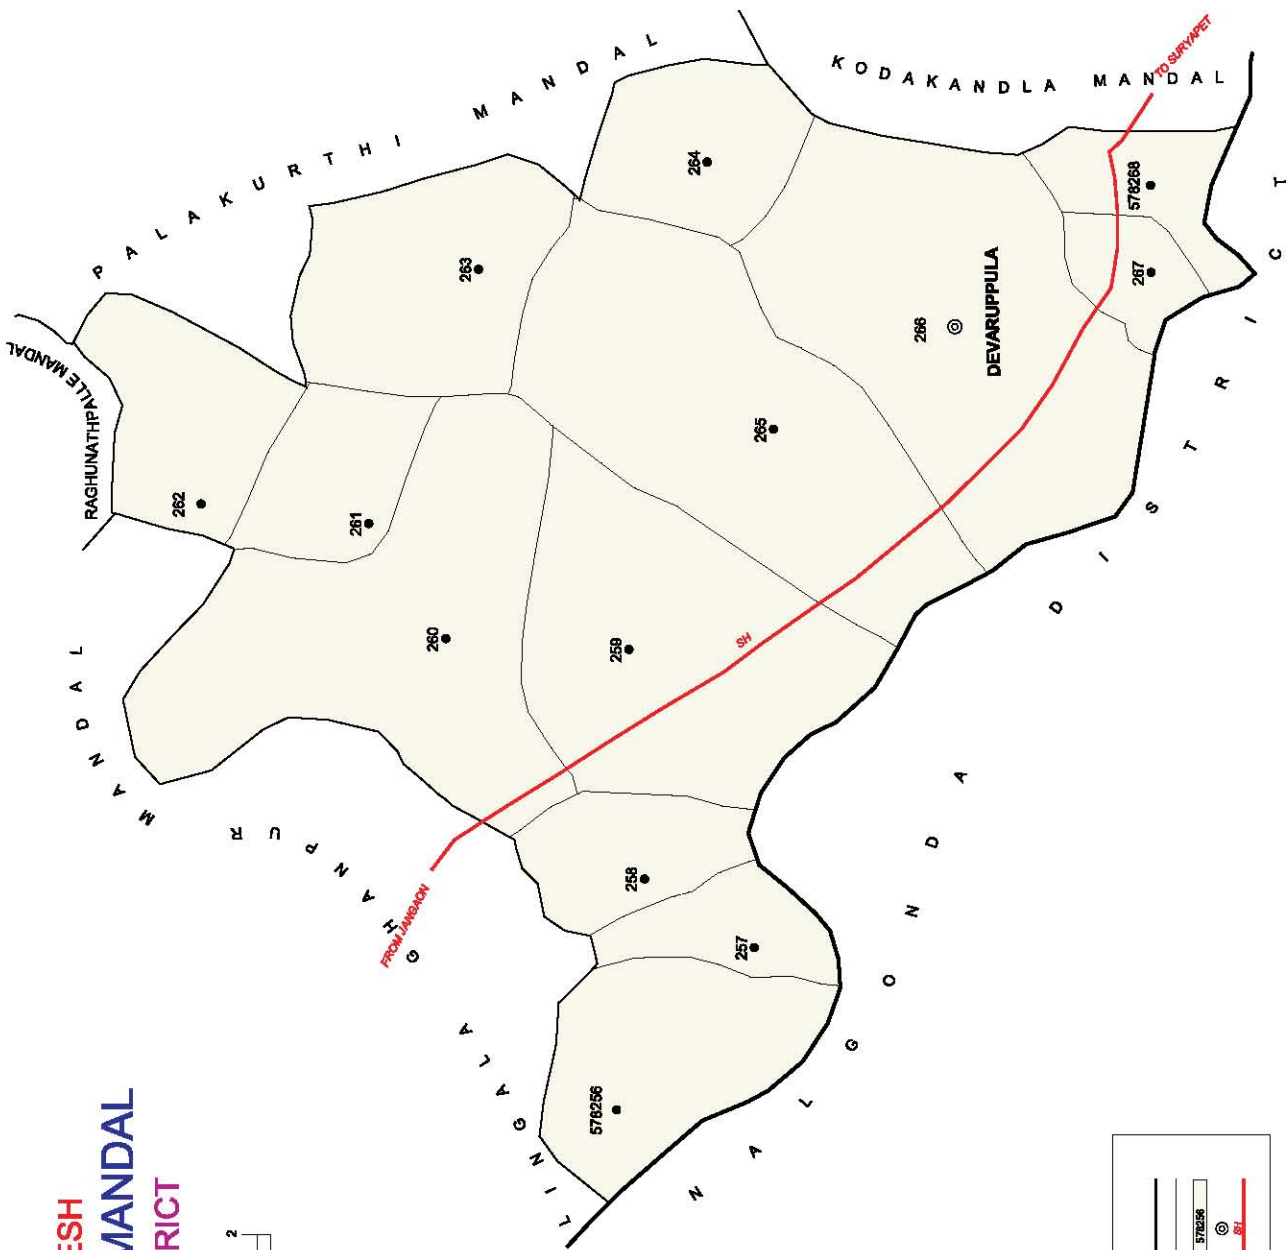

INDIA
ANDHRA PRADESH
DEVARUPPULA MANDAL
WARANGAL DISTRICT

No. OF TOWNS : NIL
No. OF VILLAGES : 13
DISTANCE FROM Dist. H. Qtrs.
TO MANDAL : 84 Kms.

BOUNDARY, DISTRICT .....
BOUNDARY, MANDAL .....
BOUNDARY, VILLAGE WITH L.C.No. 5782356 .....
HEADQUARTERS, MANDAL .....
STATE HIGHWAY .....