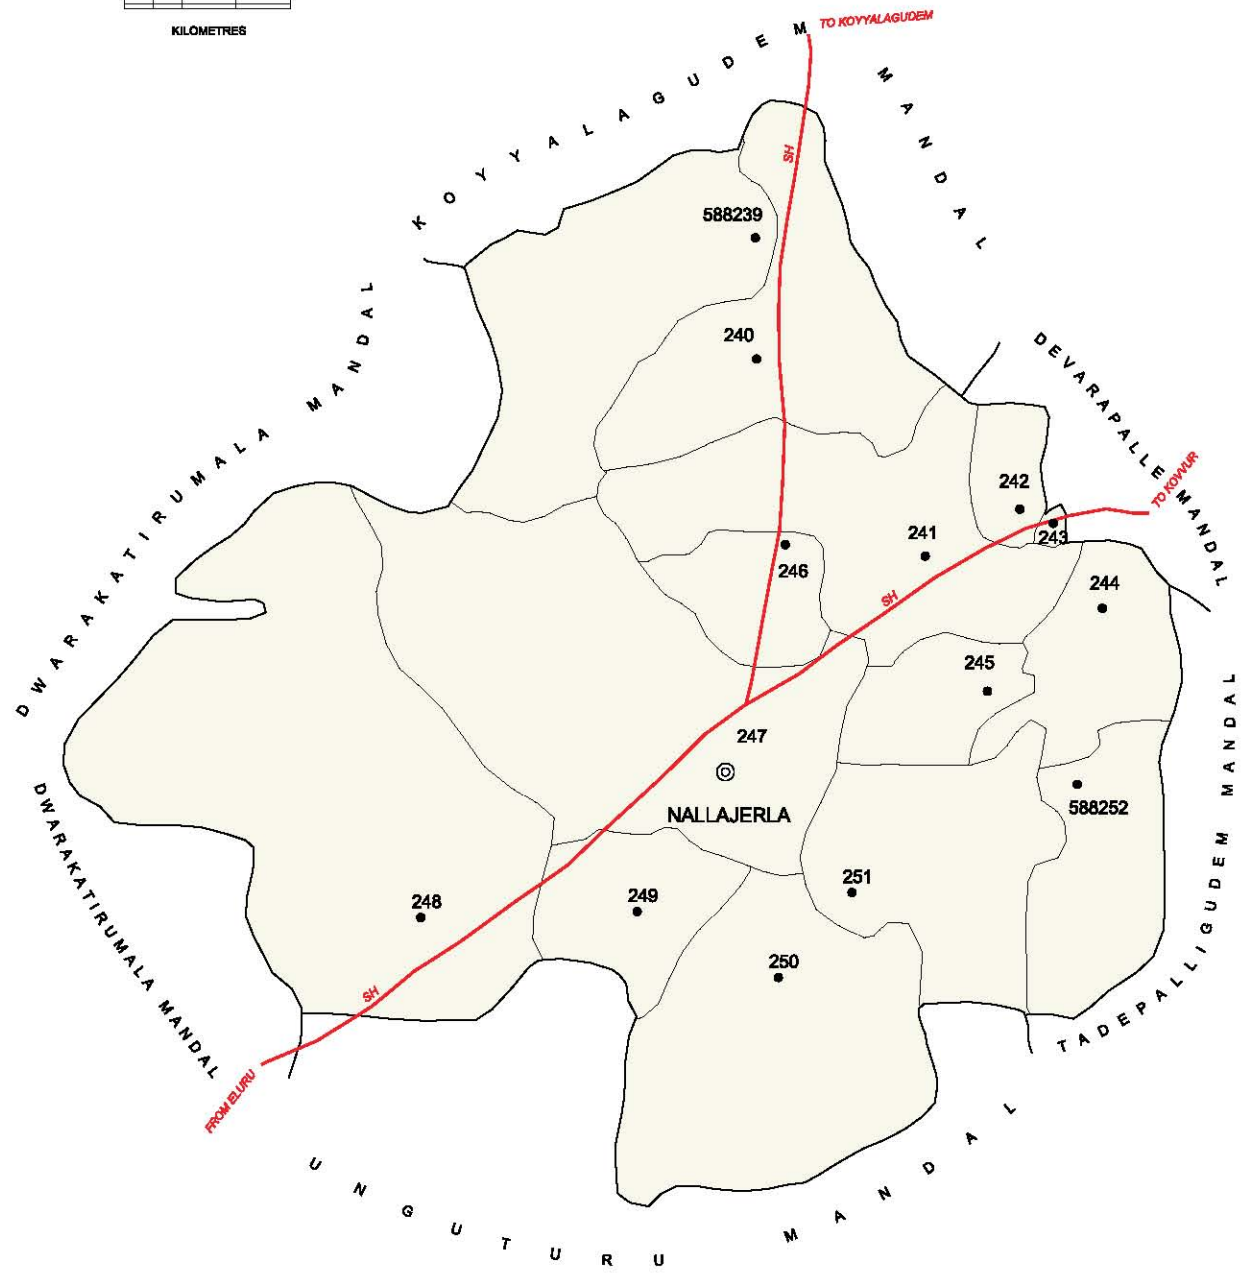

INDIA
ANDHRA PRADESH
NALLAJERLA MANDAL
WEST GODAVARI DISTRICT

NO. OF TOWNS : NIL
NO. OF VILLAGES : 14
DISTANCE FROM Dist.H.Qrts.
TO MANDAL : 55 Kms.

BOUNDARY, MANDAL	
BOUNDARY, VILLAGE WITH L.C.No	588239
HEAD QUARTERS, MANDAL	
STATE HIGHWAY	SH