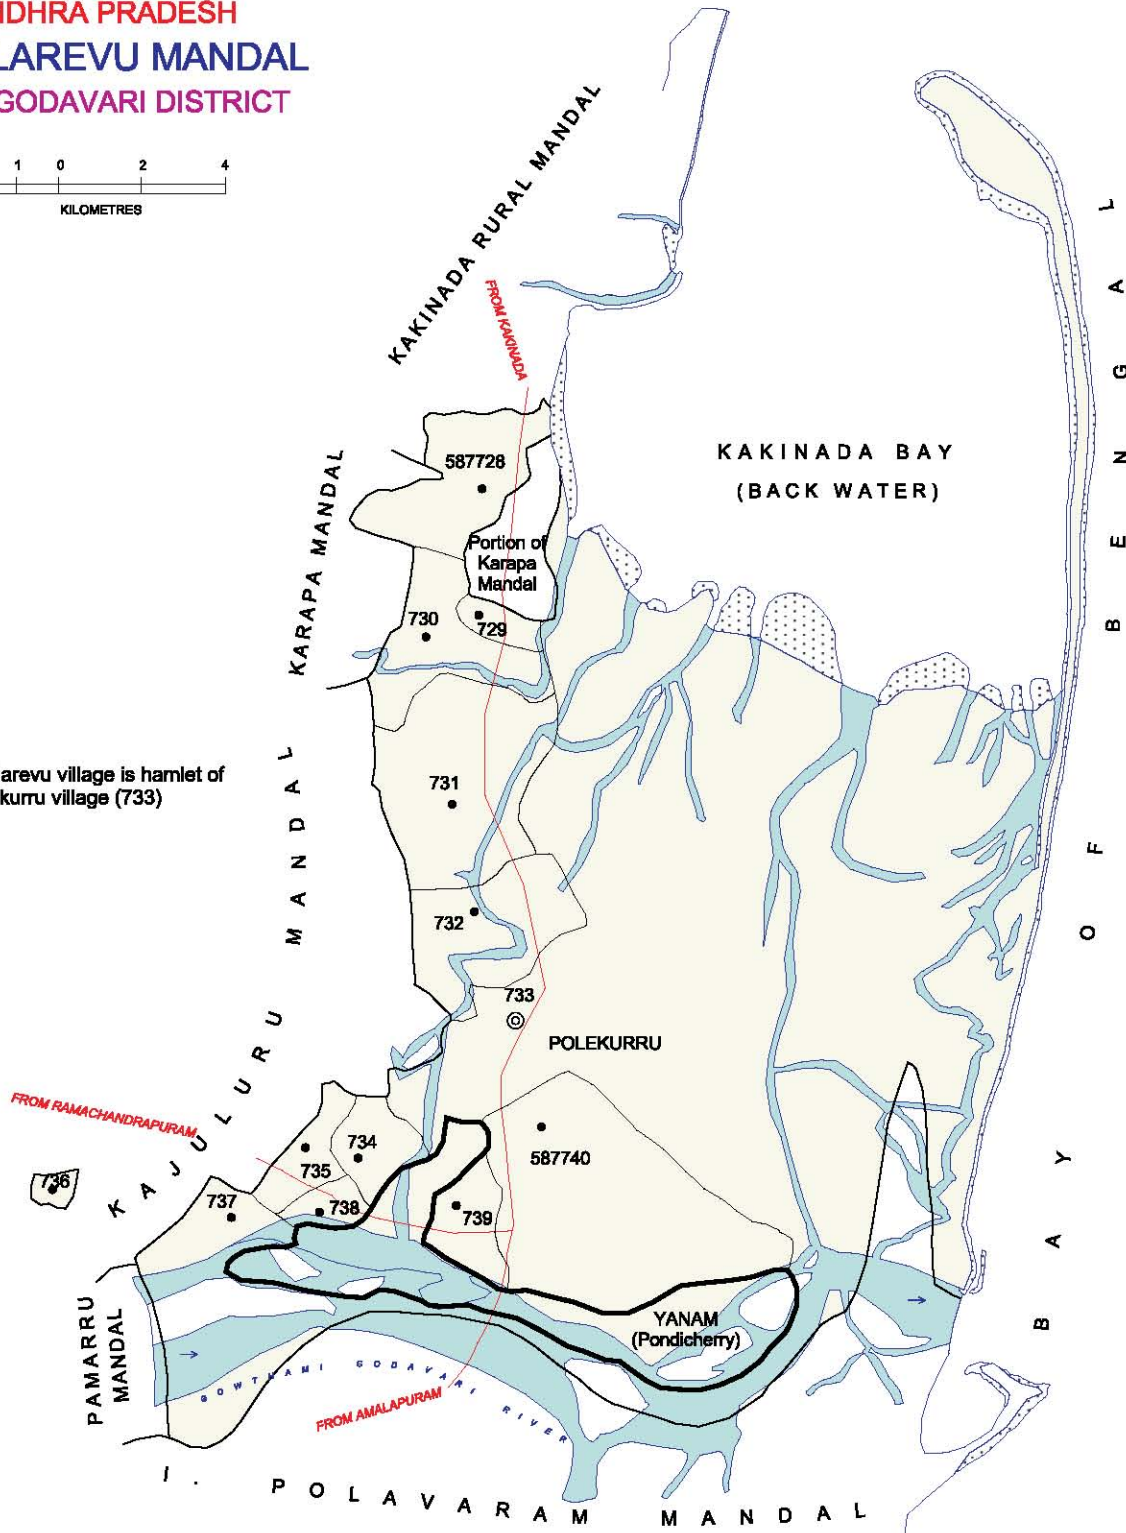

INDIA
ANDHRA PRADESH
THALLAREVU MANDAL
EAST GODAVARI DISTRICT

Note:- Thallarevu village is hamlet of Polekuru village (733)

BOUNDARY, STATE / LT	—
BOUNDARY, MANDAL	—
BOUNDARY, VILLAGE WITH LC No	—
HEAD QUARTERS, MANDAL	⊙
OTHER IMPORTANT ROADS	—
RIVER / STREAM / TANK	—

No. OF TOWNS : Nil
No. OF VILLAGES : 13
DISTANCE FROM Dist.H.Qtrs.
TO MANDAL H.Qtrs. : 14 Kms.