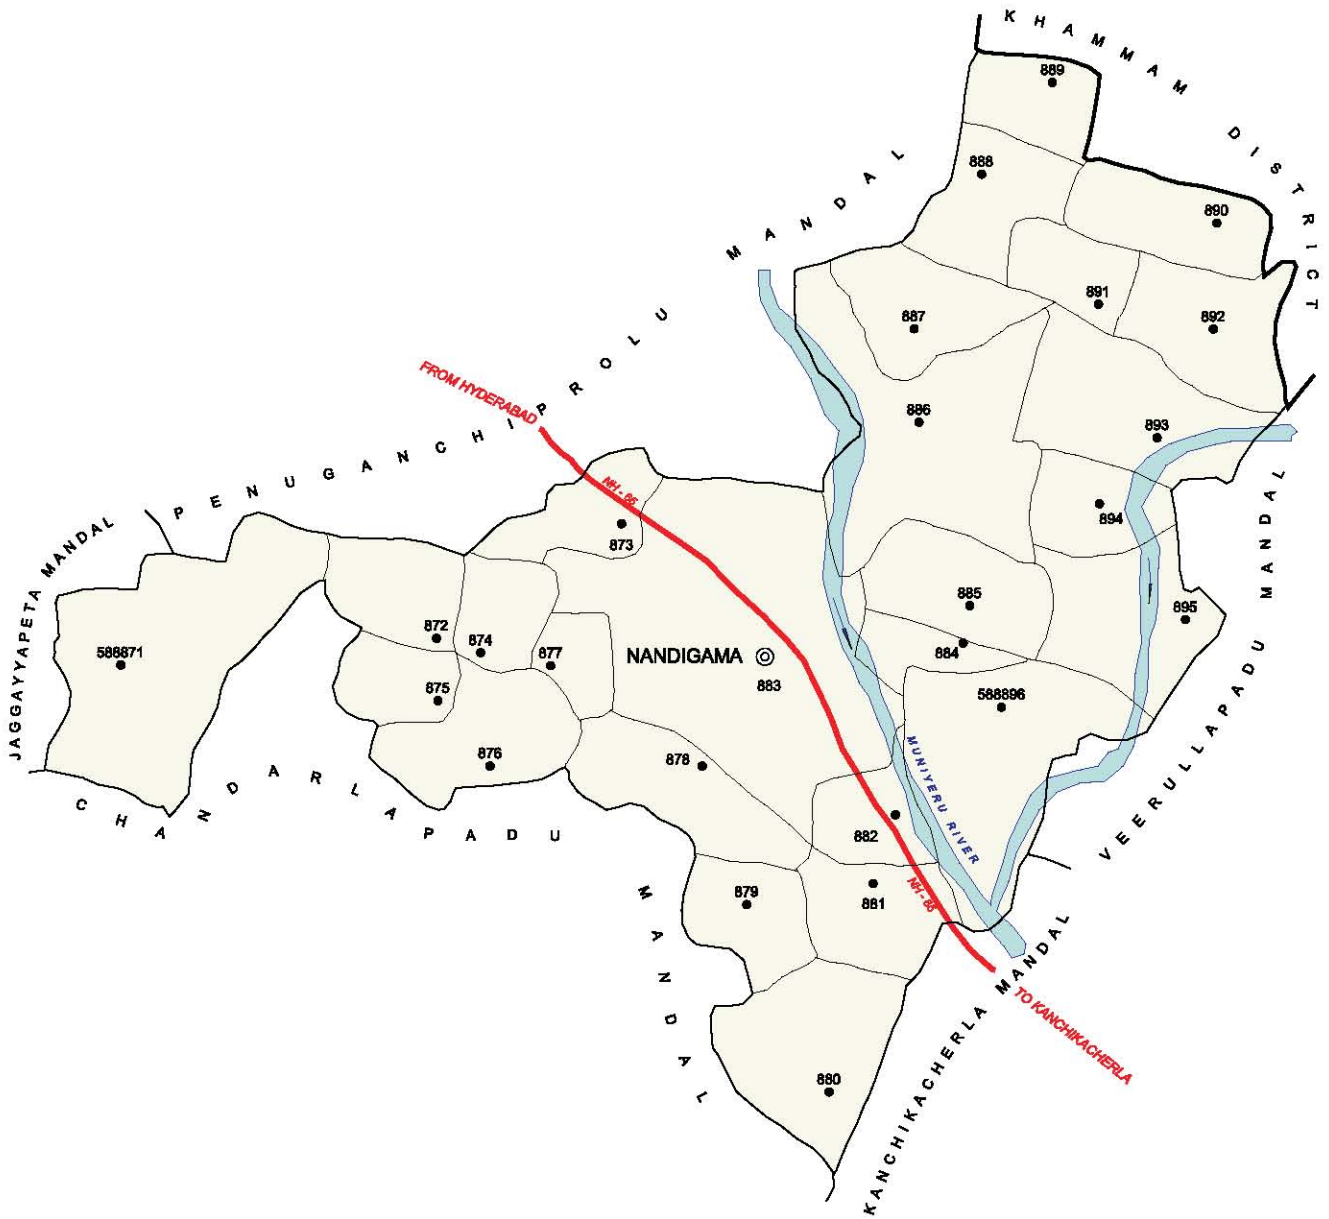

INDIA
ANDHRA PRADESH
NANDIGAMA MANDAL
KRISHNA DISTRICT

BOUNDARY, DISTRICT	—————
BOUNDARY, MANDAL	—————
BOUNDARY, VILLAGE WITH L C No	588871
HEADQUARTERS, MANDAL	⊙
NATIONAL HIGHWAY	NH - 65
RIVER / STREAM / TANK	

No. OF TOWNS : NIL
No. OF VILLAGES : 28
DISTANCE FROM Dist. H. Qrta.
TO MANDAL : 122 Kms.