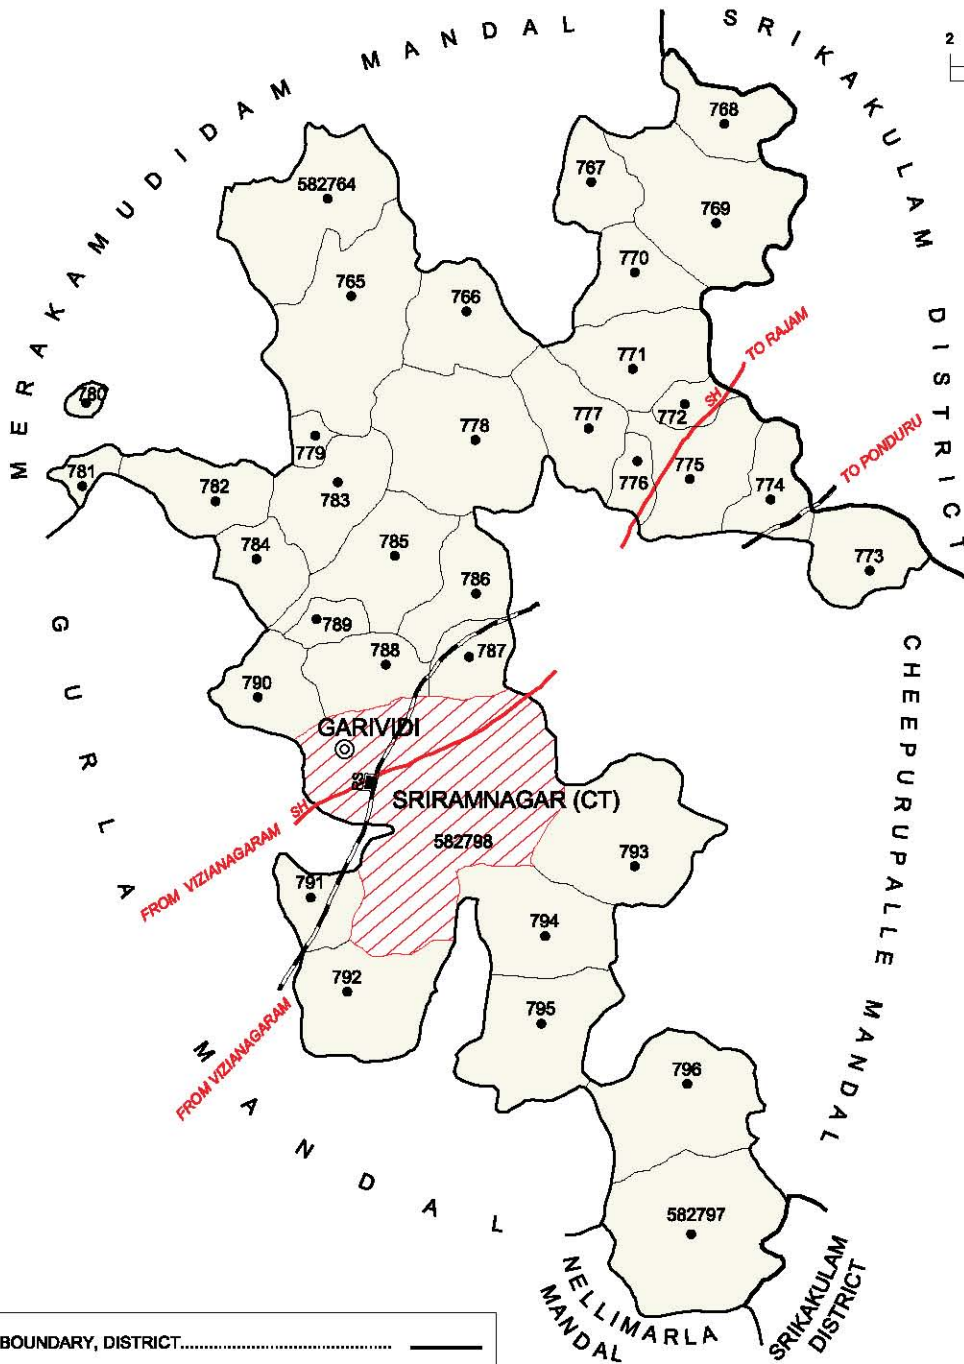

INDIA
ANDHRA PRADESH
GARIVIDI MANDAL
VIZIANAGARAM DISTRICT

BOUNDARY, DISTRICT.....	———
BOUNDARY, MANDAL.....	———
BOUNDARY, VILLAGE WITH L.C. No.....	582798
HEADQUARTERS, MANDAL.....	⊙
STATE HIGHWAY.....	SH
RAILWAYLINE WITH STATION, BROAD GAUGE.....	RS
CENSUS TOWN WITH L.C. NO.....	582784

NO. OF TOWNS : 1
NO. OF VILLAGES : 34
DISTANCE FROM Dist. H.Qtrs
TO MANDAL : 30 Kms.