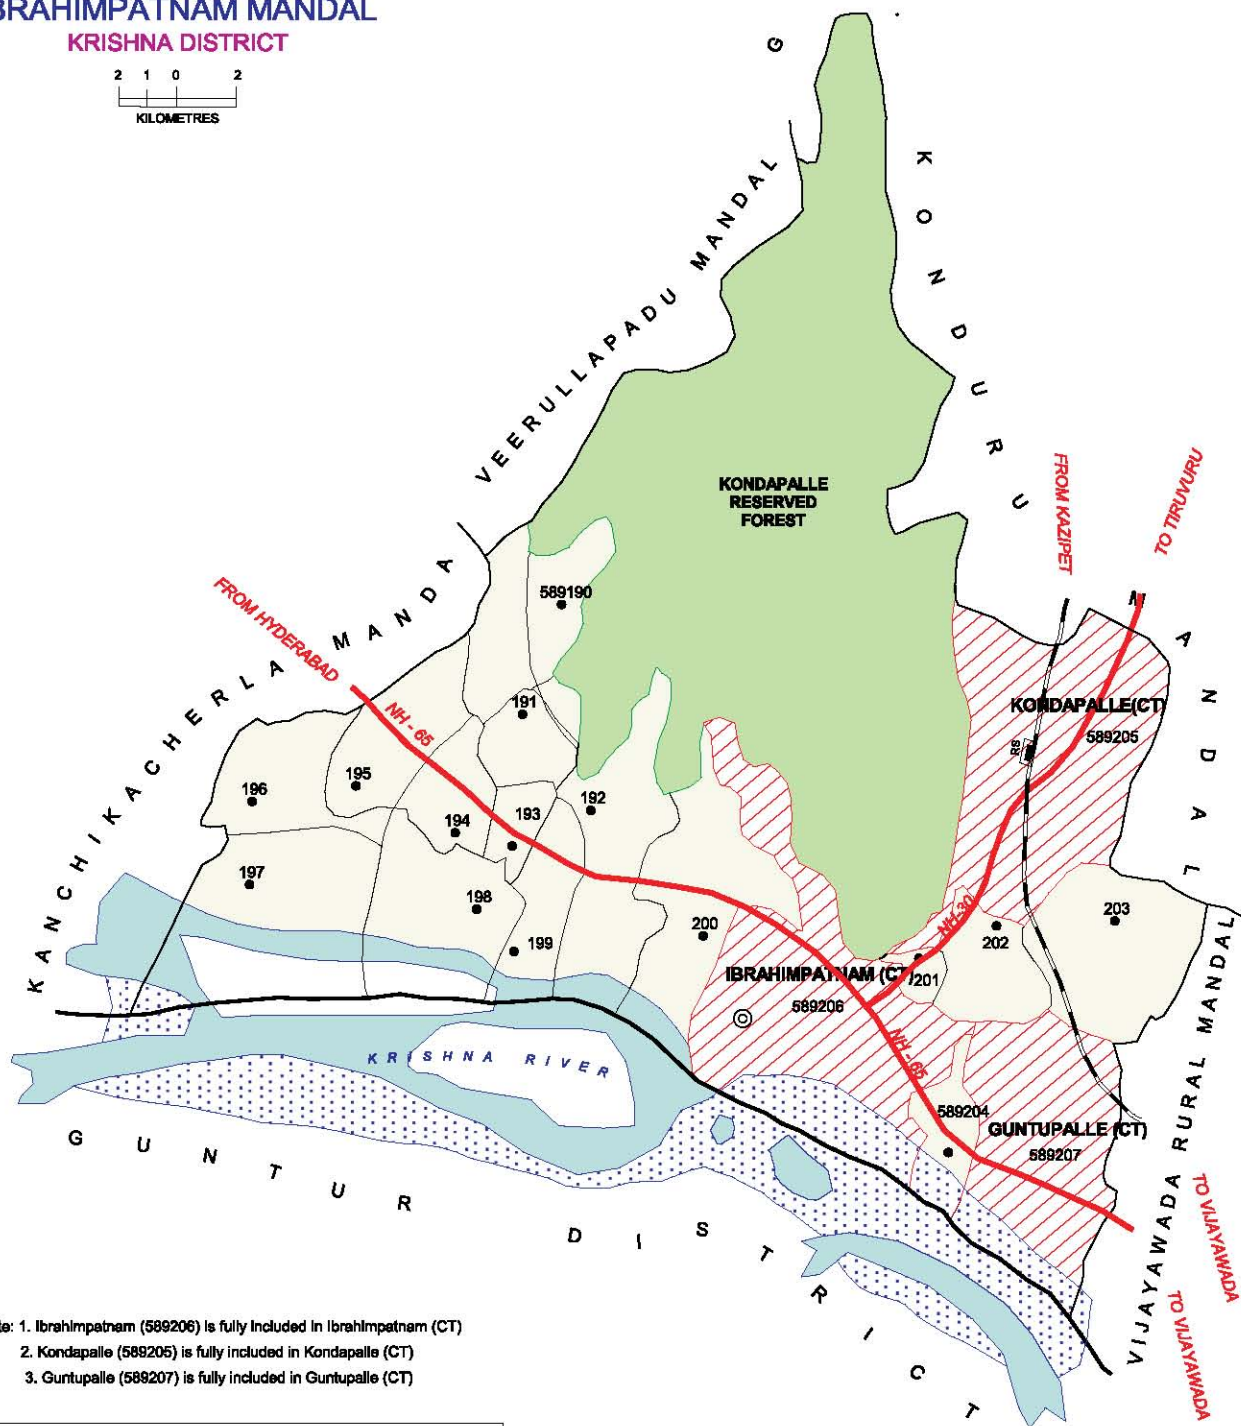

INDIA
ANDHRA PRADESH
IBRAHIMPATNAM MANDAL
KRISHNA DISTRICT

1. Note: 1. Ibrahimpatnam (589206) is fully included in Ibrahimpatnam (CT)
   2. Kondapalle (589205) is fully included in Kondapalle (CT)
   3. Guntupalle (589207) is fully included in Guntupalle (CT)

BOUNDARY, DISTRICT	—————
BOUNDARY, MANDAL	—————
BOUNDARY, VILLAGE WITH L C No.	589190
HEADQUARTERS, MANDAL	⊙
NATIONAL HIGHWAY	NH - 65
RAILWAY LINE WITH STATION, BROAD GAUGE ...	—+—+—+—+—+—+—
RIVER / STREAM / TANK	~~~~~
CENSUS TOWN / OG WITH L C No.	589207
FOREST	R.F.

No. OF TOWNS : 3
No. OF VILLAGES : 15
DISTANCE FROM Dist. H. Qtrs.
TO MANDAL : 90 Kms.