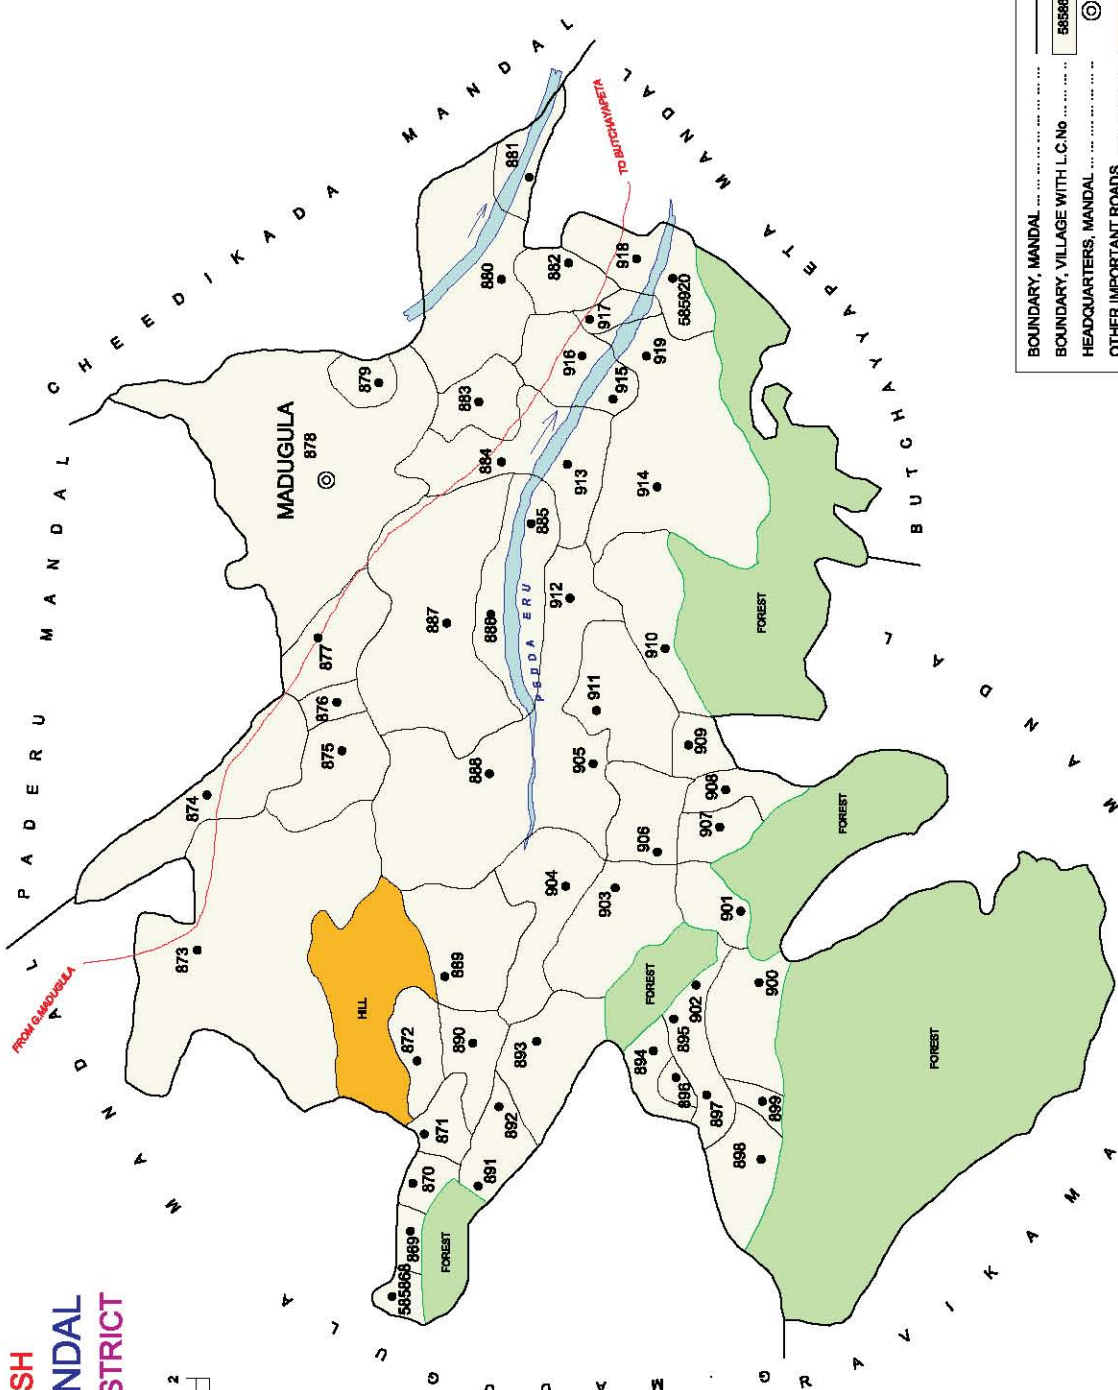

INDIA
ANDHRA PRADESH
MADUGULA MANDAL
VISAKHAPATNAM DISTRICT

BOUNDARY, MANDAL	585888
BOUNDARY, VILLAGE WITH L.C.No	
HEADQUARTERS, MANDAL	
OTHER IMPORTANT ROADS	
RIVER /STREAM/TANK	
FOREST	
HILL	

Nc. OF TOWNS : NIL
Nc. OF VILLAGES : 53
DISTANCE FROM Dist. H.Qtrs.
TO MANDAL H.Qtrs. : 110 Kms.