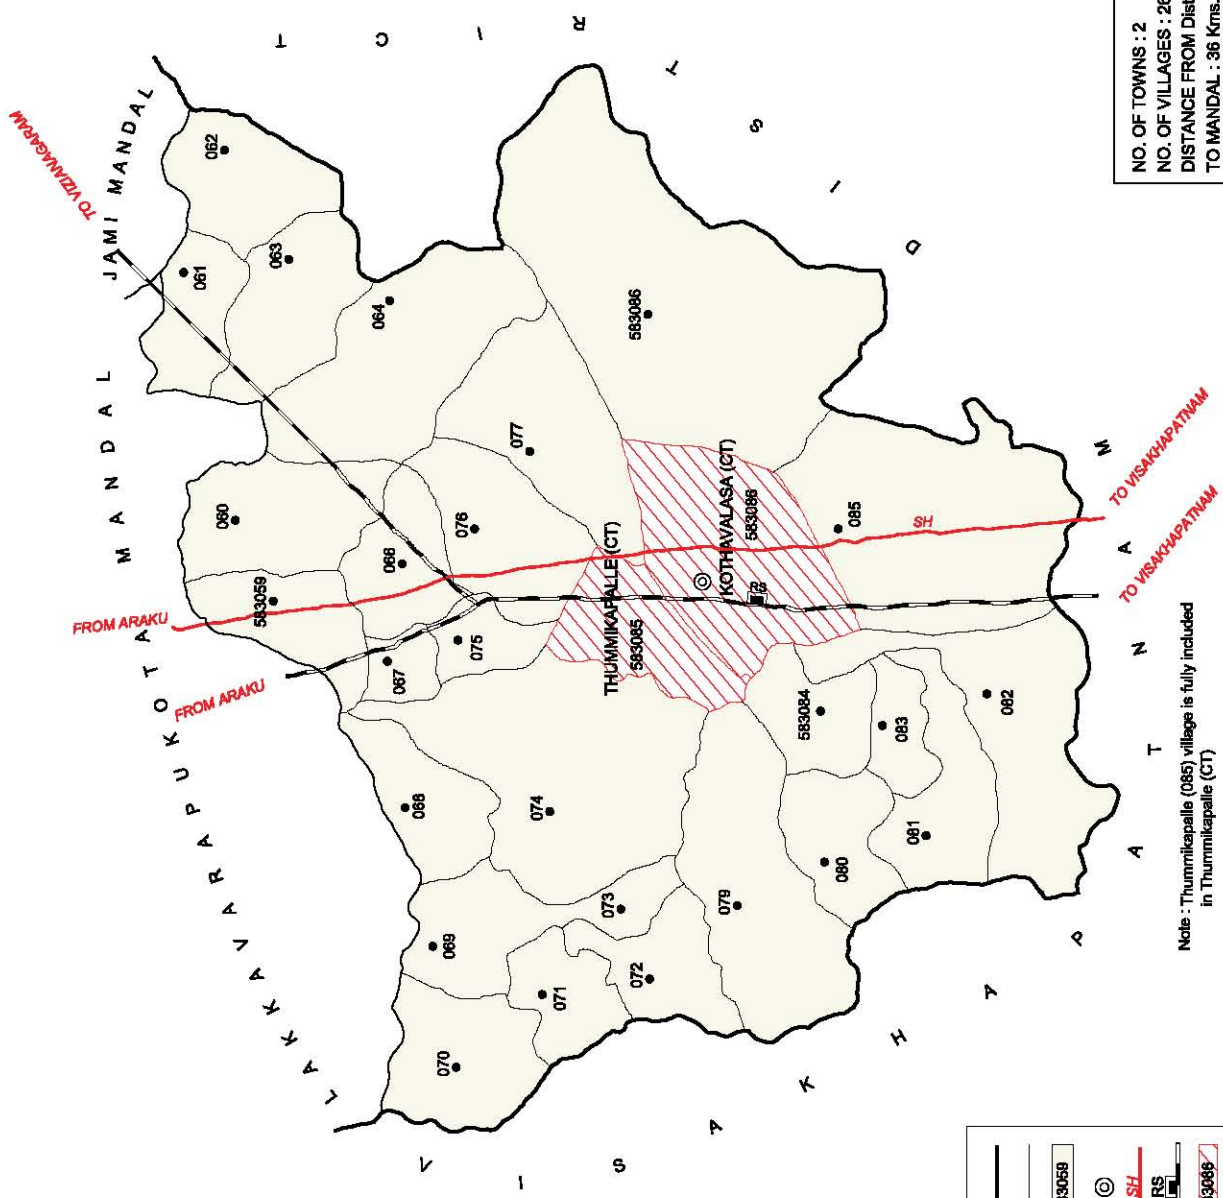

INDIA
ANDHRA PRADESH
KOTHAVALASA MANDAL
VIZIANAGARAM DISTRICT
NOT TO SCALE

NO. OF TOWNS : 2
NO. OF VILLAGES : 26
DISTANCE FROM Dist. H.Ctrs
TO MANDAL : 36 Kms.

Note : Thummikapalle (085) village is fully included
in Thummikapalle (CT)

BOUNDARY, STATE.....	
BOUNDARY, MANDAL.....	
BOUNDARY, VILLAGE WITH L.C. No.....	
HEADQUARTERS, MANDAL.....	
STATE HIGHWAY.....	
RAILWAY LINE WITH STATION, BROAD GAUGE...	
CENSUS TOWN WITH L.C.No.....