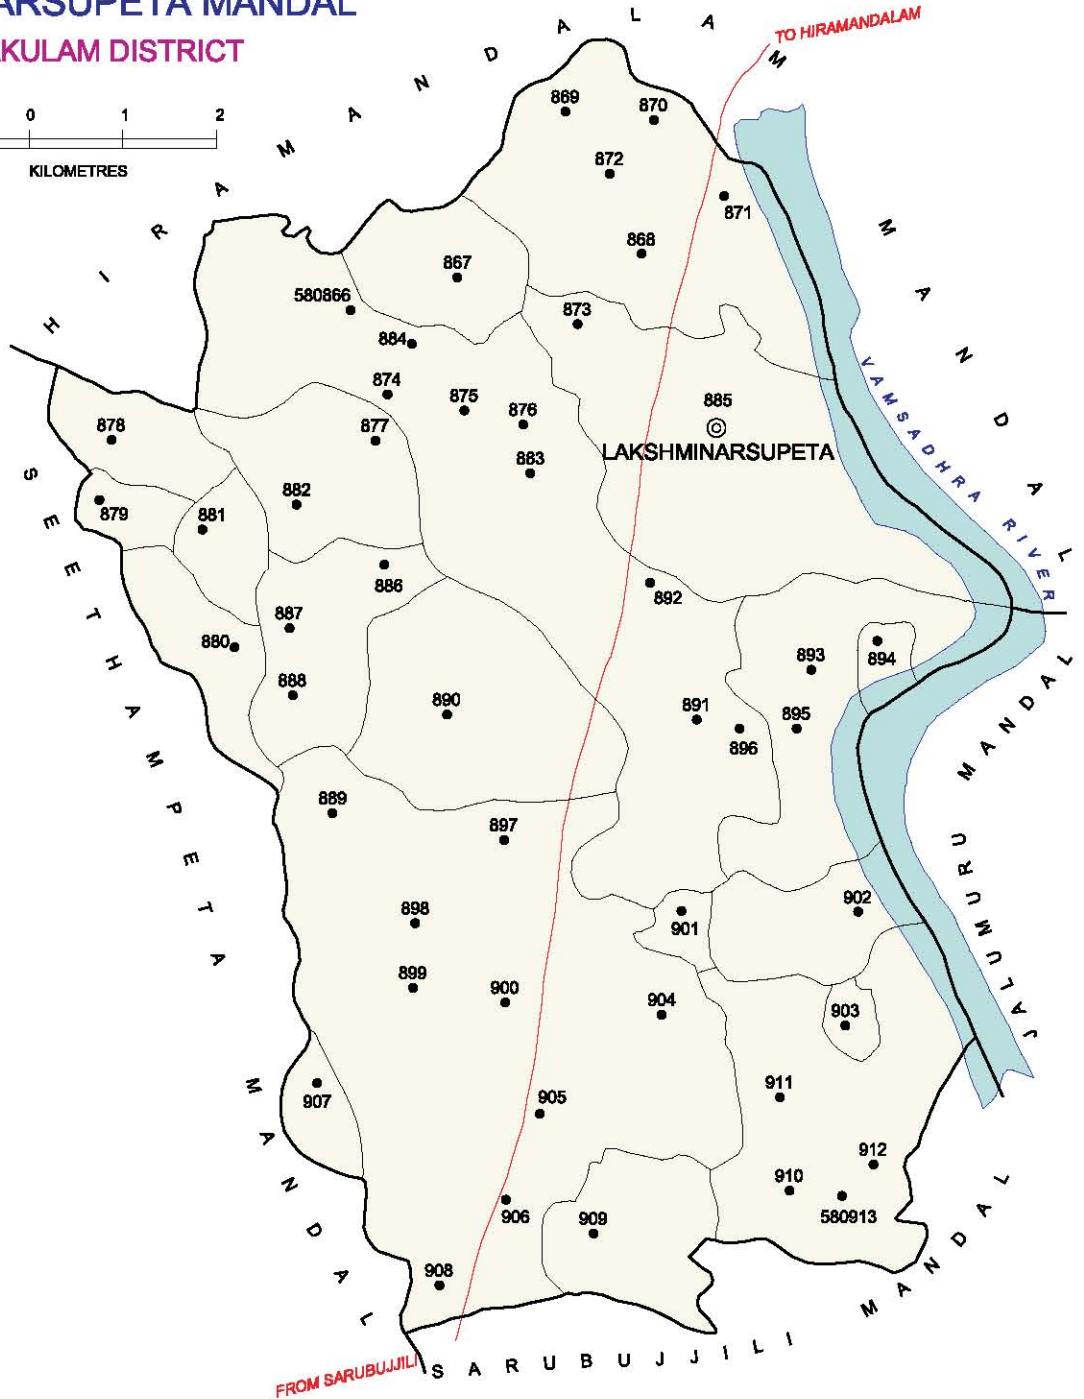

INDIA
ANDHRA PRADESH
LAKSHMINARSUPETA MANDAL
SRIKAKULAM DISTRICT

BOUNDARY,MANDAL.....	—————
BOUNDARY,VILLAGE WITH L.C. No.....	580913
HEADQUARTERS, MANDAL.....	⊙
OTHER IMPORTANT ROADS.....	—————
RIVER / STREAM / TANK.....	~~~~~

No.OF TOWNS : NIL
No. OF VILLAGES : 48
DISTANCE FROM Dist. H.Qtrs.
TO MANDAL : 30 Kms.