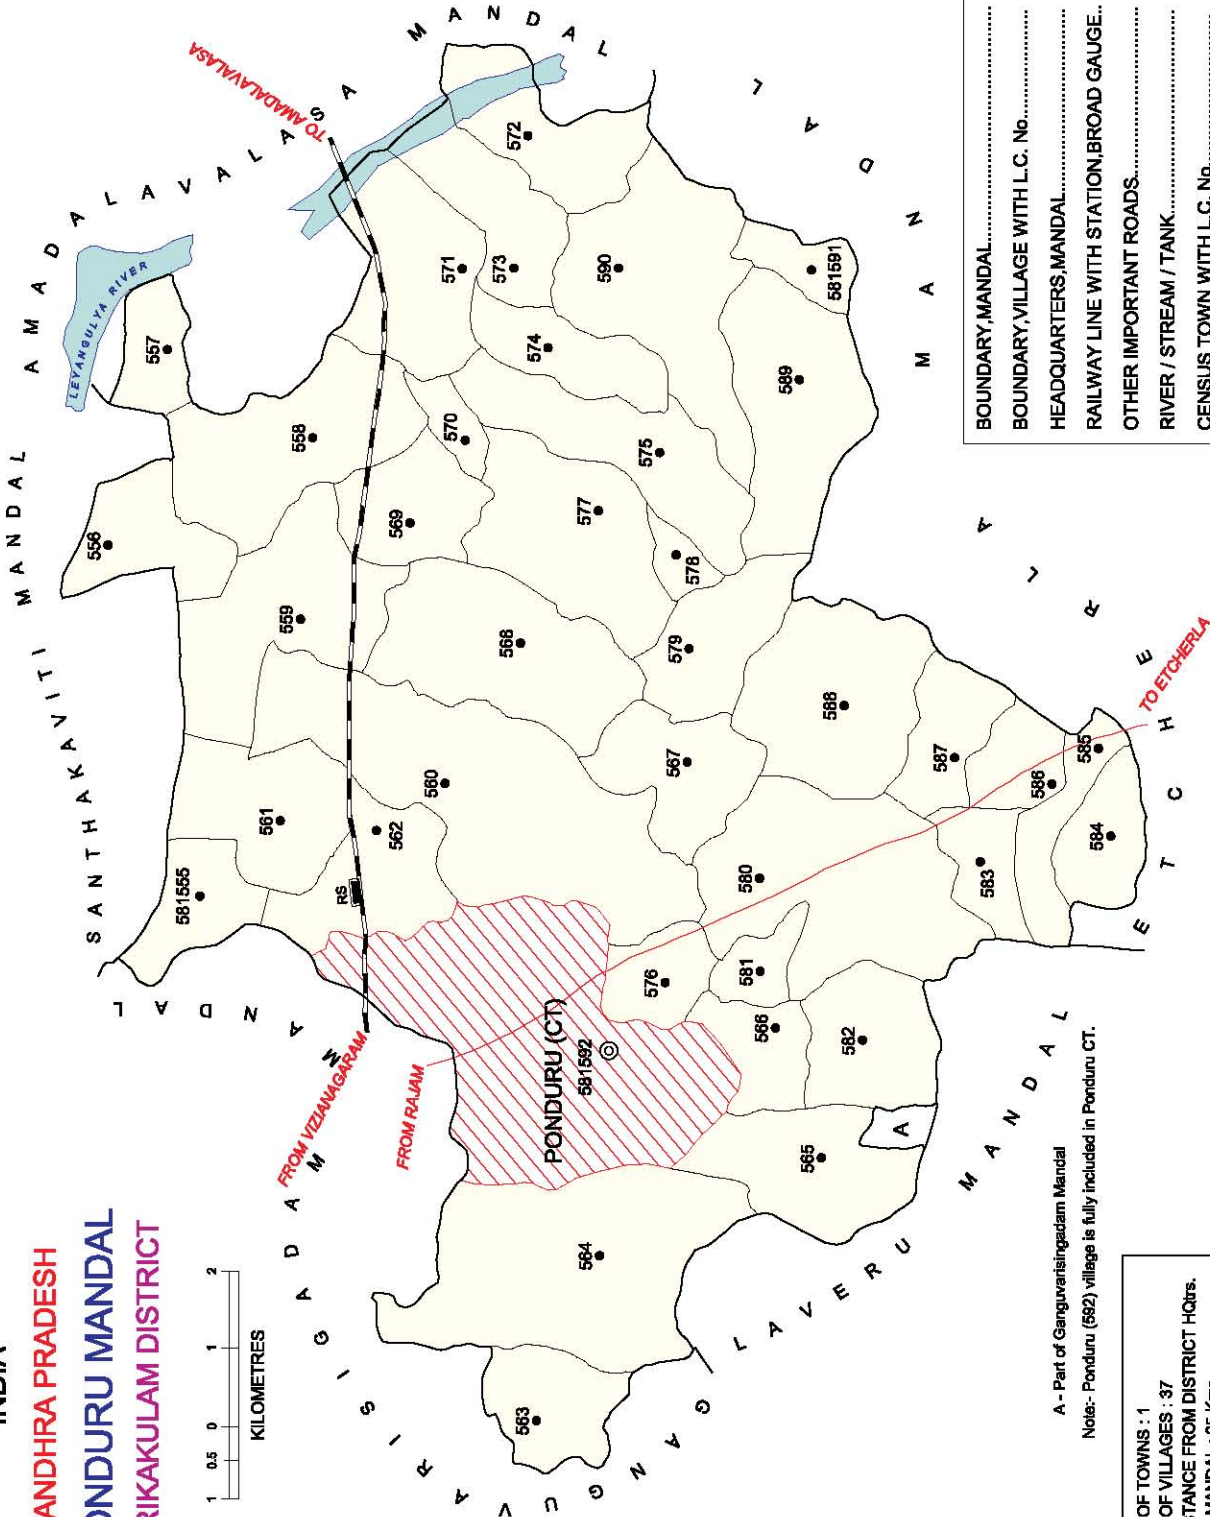

INDIA
ANDHRA PRADESH
PONDURU MANDAL
SRIKAKULAM DISTRICT

	581555
	RS
	581592

BOUNDARY,MANDAL.....
BOUNDARY,VILLAGE WITH L.C. No.....
HEADQUARTERS,MANDAL.....
RAILWAY LINE WITH STATION,BROAD GAUGE...
OTHER IMPORTANT ROADS.....
RIVER / STREAM / TANK.....
CENSUS TOWN WITH L.C. No.....

A - Part of Ganguvarisingadam Mandal
Note:- Ponduru (592) village is fully included in Ponduru CT.

No.OF TOWNS : 1
No.OF VILLAGES : 37
DISTANCE FROM DISTRICT HQtrs.
TO MANDAL : 25 Kms.