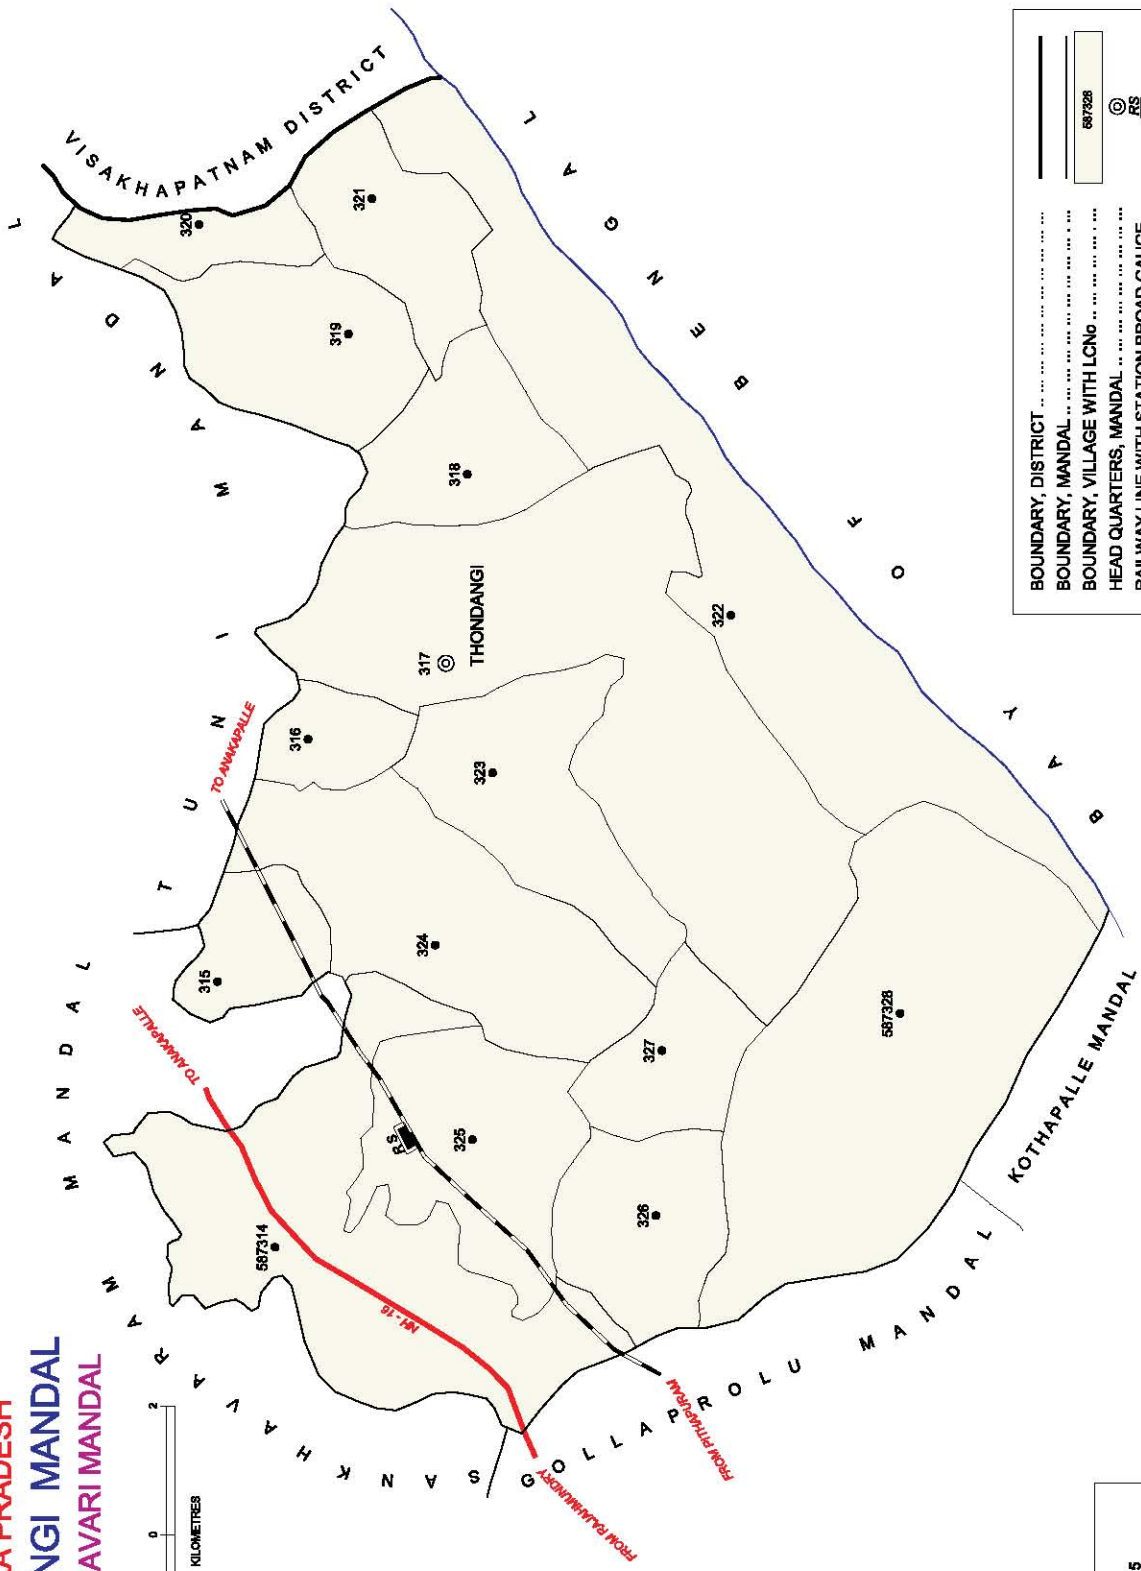

INDIA

ANDHRA PRADESH

THONDANGI MANDAL

EAST GODAVARI MANDAL

KILOMETRES

Legend:

- BOUNDARY, DISTRICT
- BOUNDARY, MANDAL
- BOUNDARY, VILLAGE WITH LCNo
- HEAD QUARTERS, MANDAL
- RAILWAY LINE WITH STATION, BROAD GAUGE
- NATIONAL HIGHWAY

587328

RS

NH-16

No. OF TOWNS : Nil
No. OF VILLAGES : 15
DISTANCE FROM Dist.H.Qtrs.
TO MANDAL H.Qtrs.: 47 Kms.