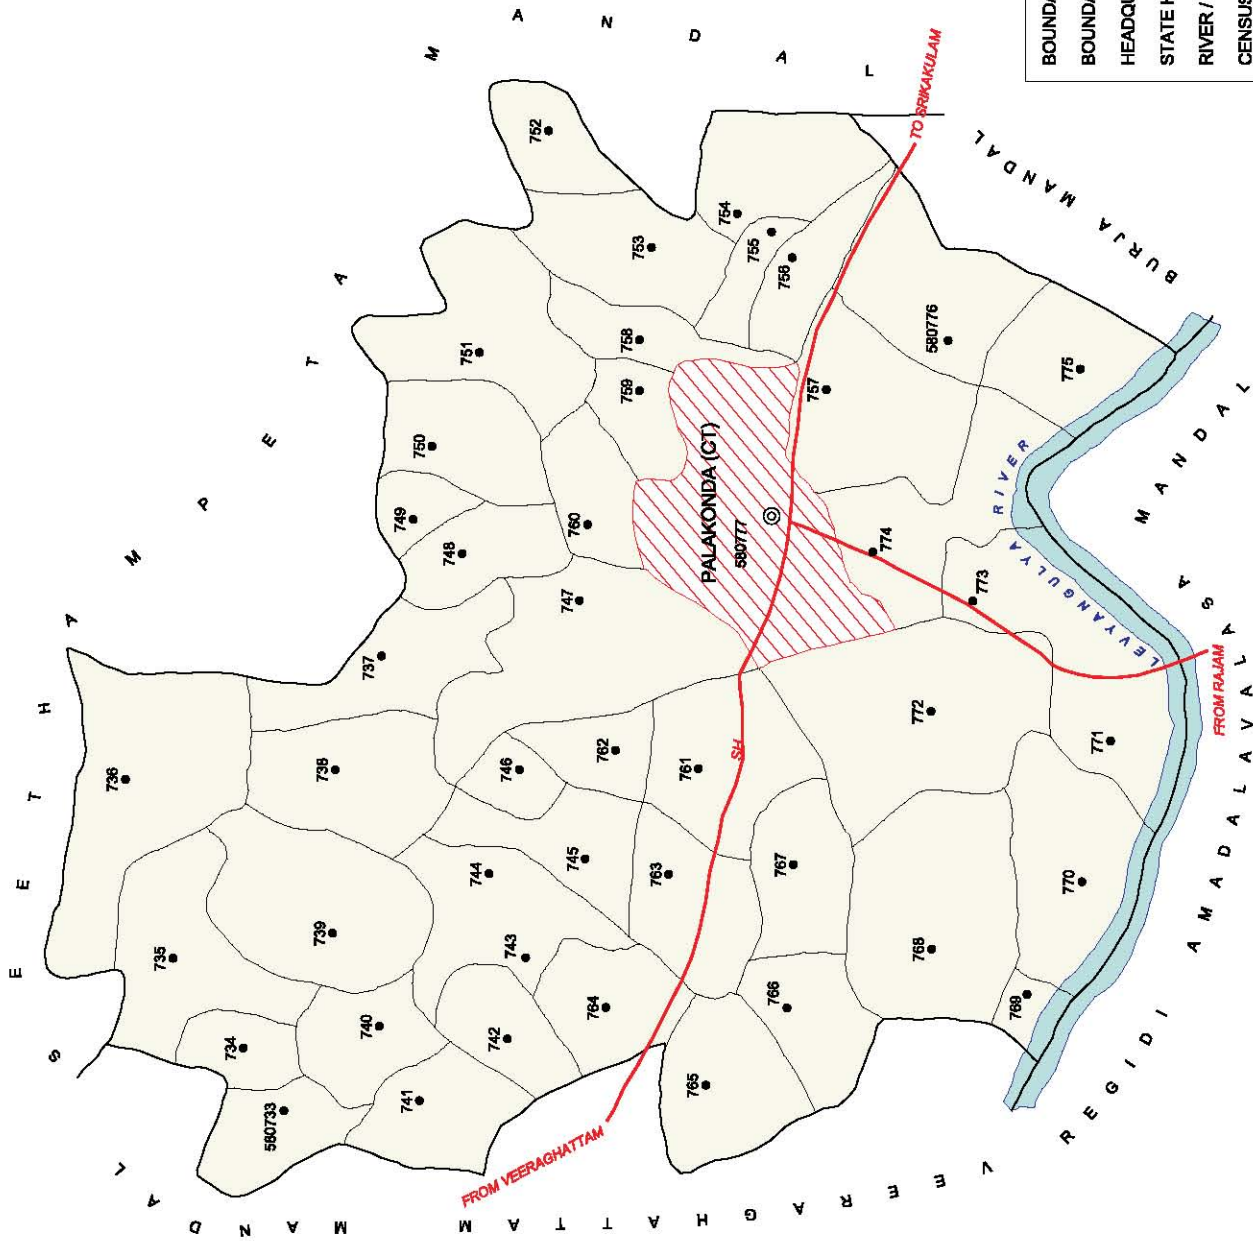

PALAKONDA MANDAL

SRIKAKULAM DISTRICT

No. OF TOWNS : 1  
 No. OF VILLAGES : 44  
 DISTANCE FROM Dist. HQtrs.  
 TO MANDAL : 40 Kms.

Note:- Palakonda (777) village is fully included  
 in Palakonda (CT)

BOUNDARY, MANDAL.....	580733
BOUNDARY, VILLAGE WIHT L.C. No.....	⊙
HEADQUARTERS, MANDAL.....	SH
STATE HIGHWAY.....	
RIVER / STREAM / TANK.....	580777
CENSUS TOWN WITH L.C. No.....	