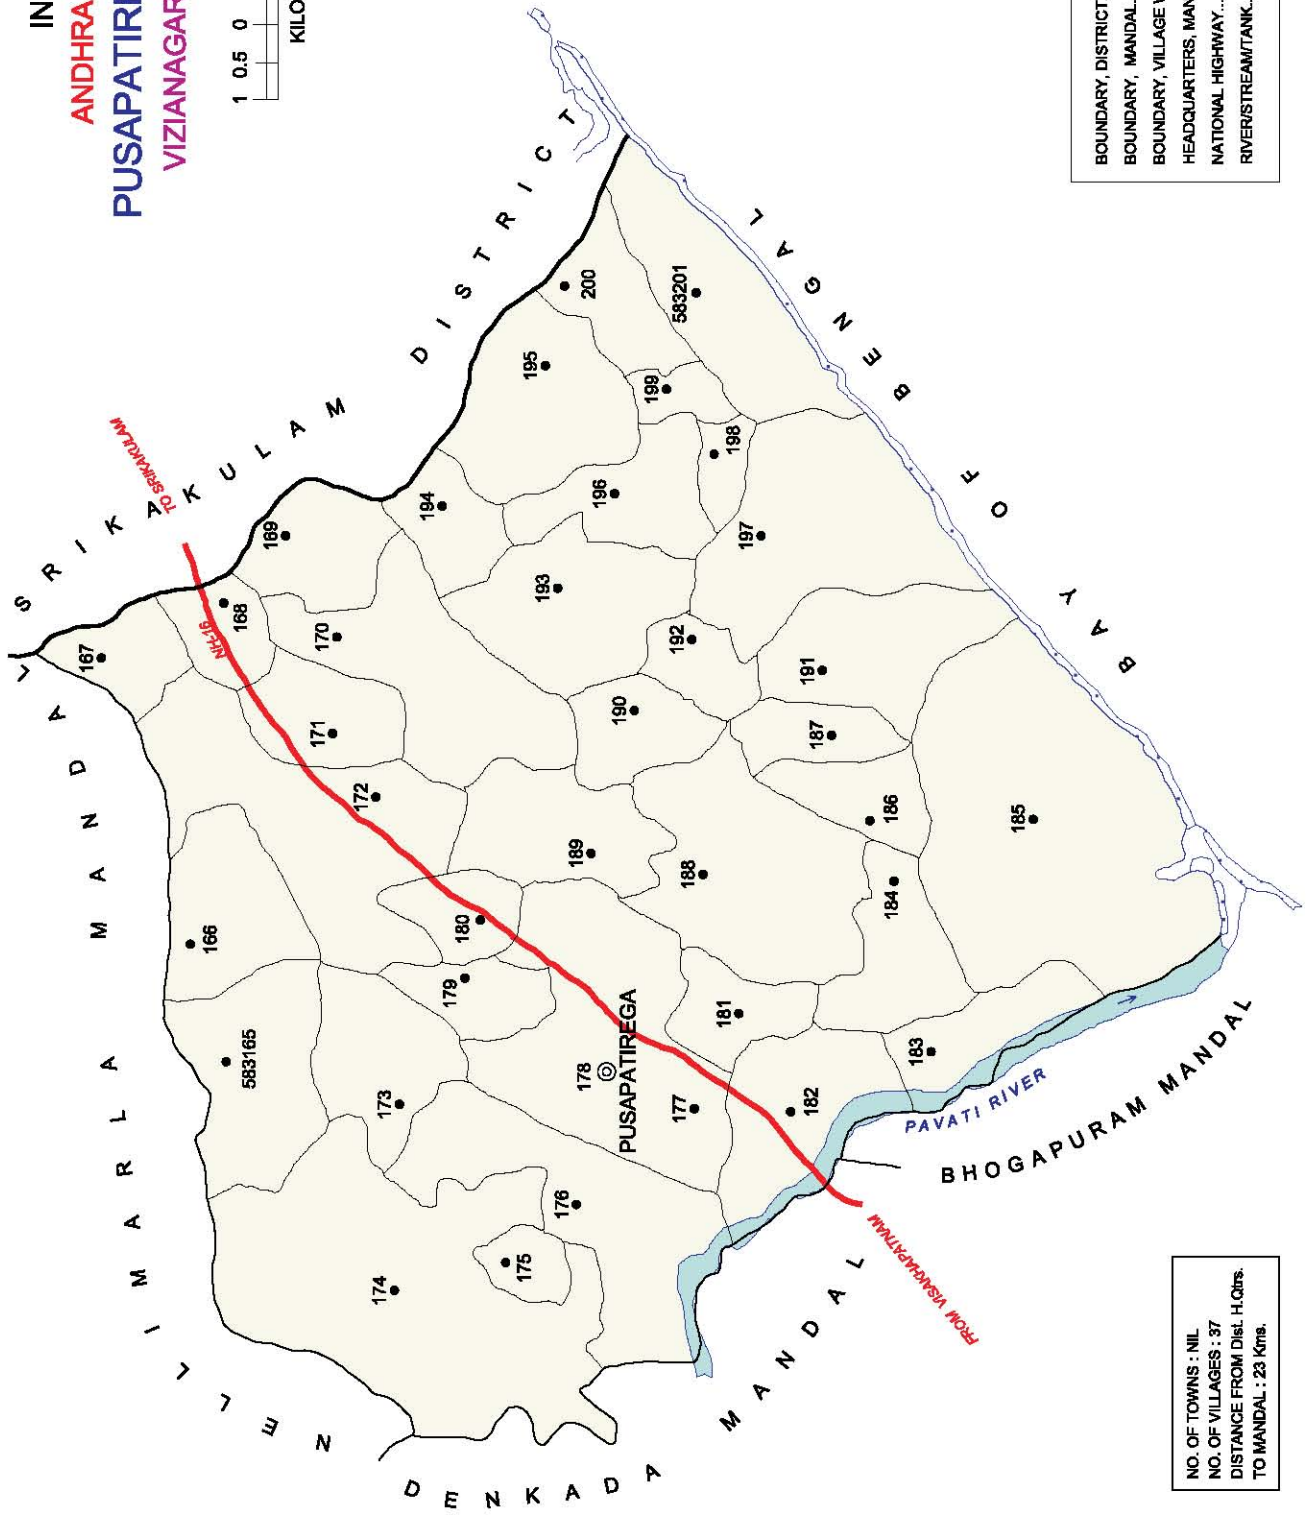

INDIA
ANDHRA PRADESH
PUSAPATIREGA MANDAL
VIZIANAGARAM DISTRICT

BOUNDARY, DISTRICT.....	—
BOUNDARY, MANDAL.....	—
BOUNDARY, VILLAGE WITH L.C. No.....	583201
HEADQUARTERS, MANDAL.....	⊙
NATIONAL HIGHWAY.....	NH-16
RIVER/STREAM/TANK.....	—

NO. OF TOWNS : NIL
NO. OF VILLAGES : 37
DISTANCE FROM Dist. H.Qtrs.
TO MANDAL : 23 Kms.