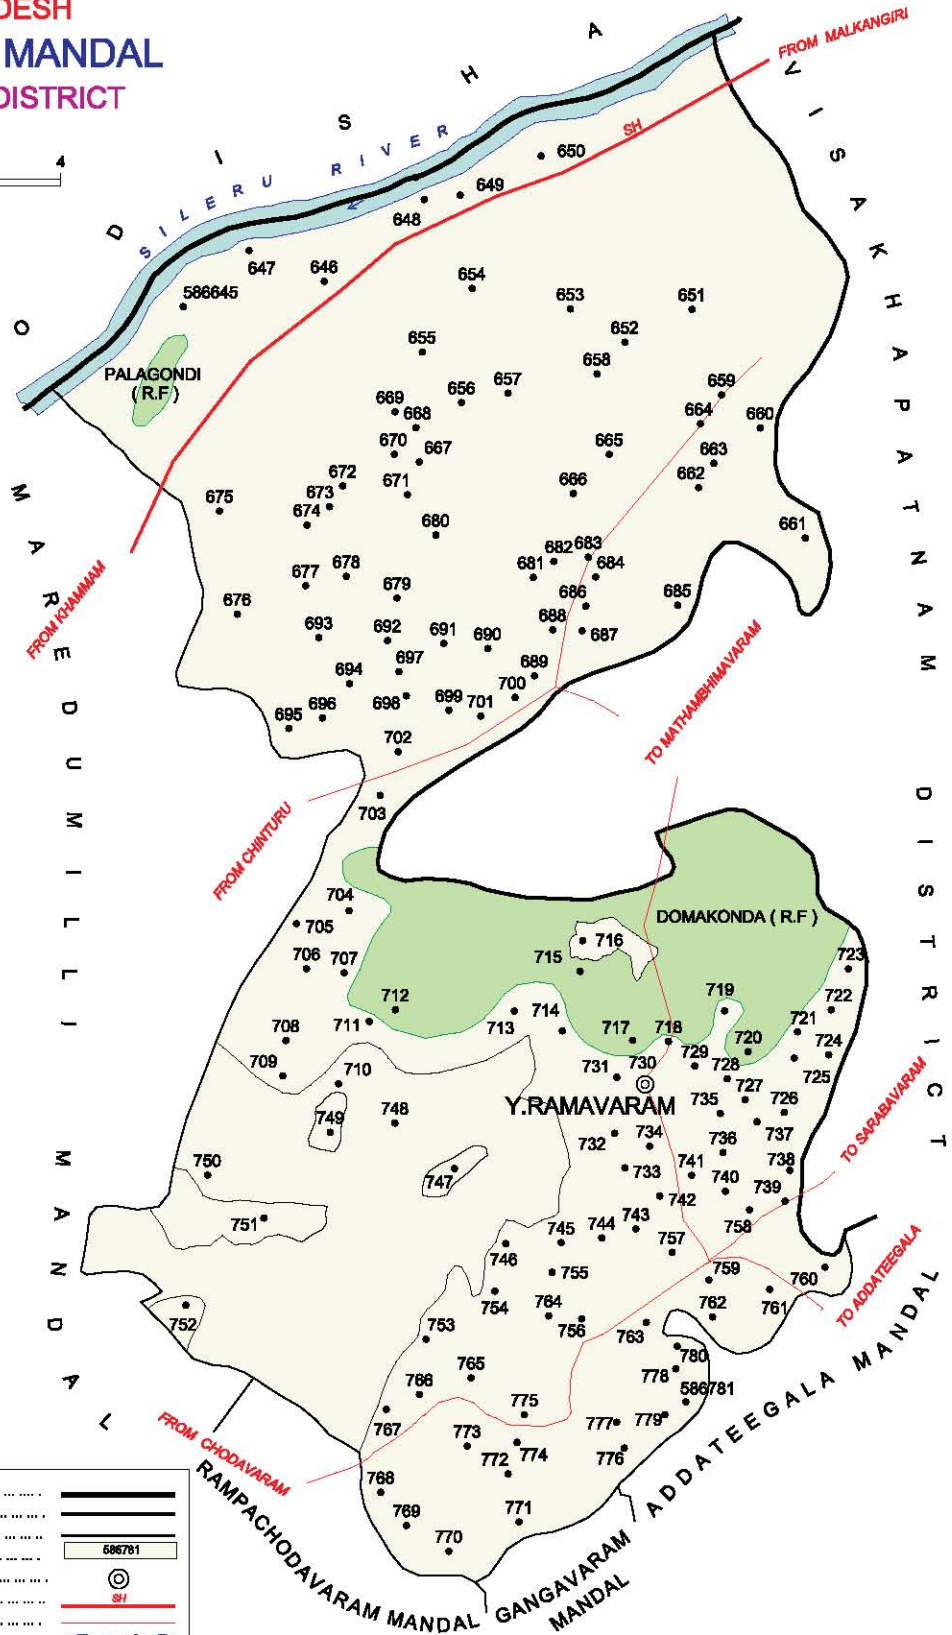

INDIA

ANDHRA PRADESH

DEVIPATNAM MANDAL

EAST GODAVARI DISTRICT

No. OF TOWNS : NE  
No. OF VILLAGES : 46  
DISTANCE FROM Dist.H. Qtrs.  
TO MANDAL H.Qtrs. : 146 Kms.

INDIA  
**ANDHRA PRADESH**  
**Y.RAMAVARAM MANDAL**  
**EAST GODAVARI DISTRICT**