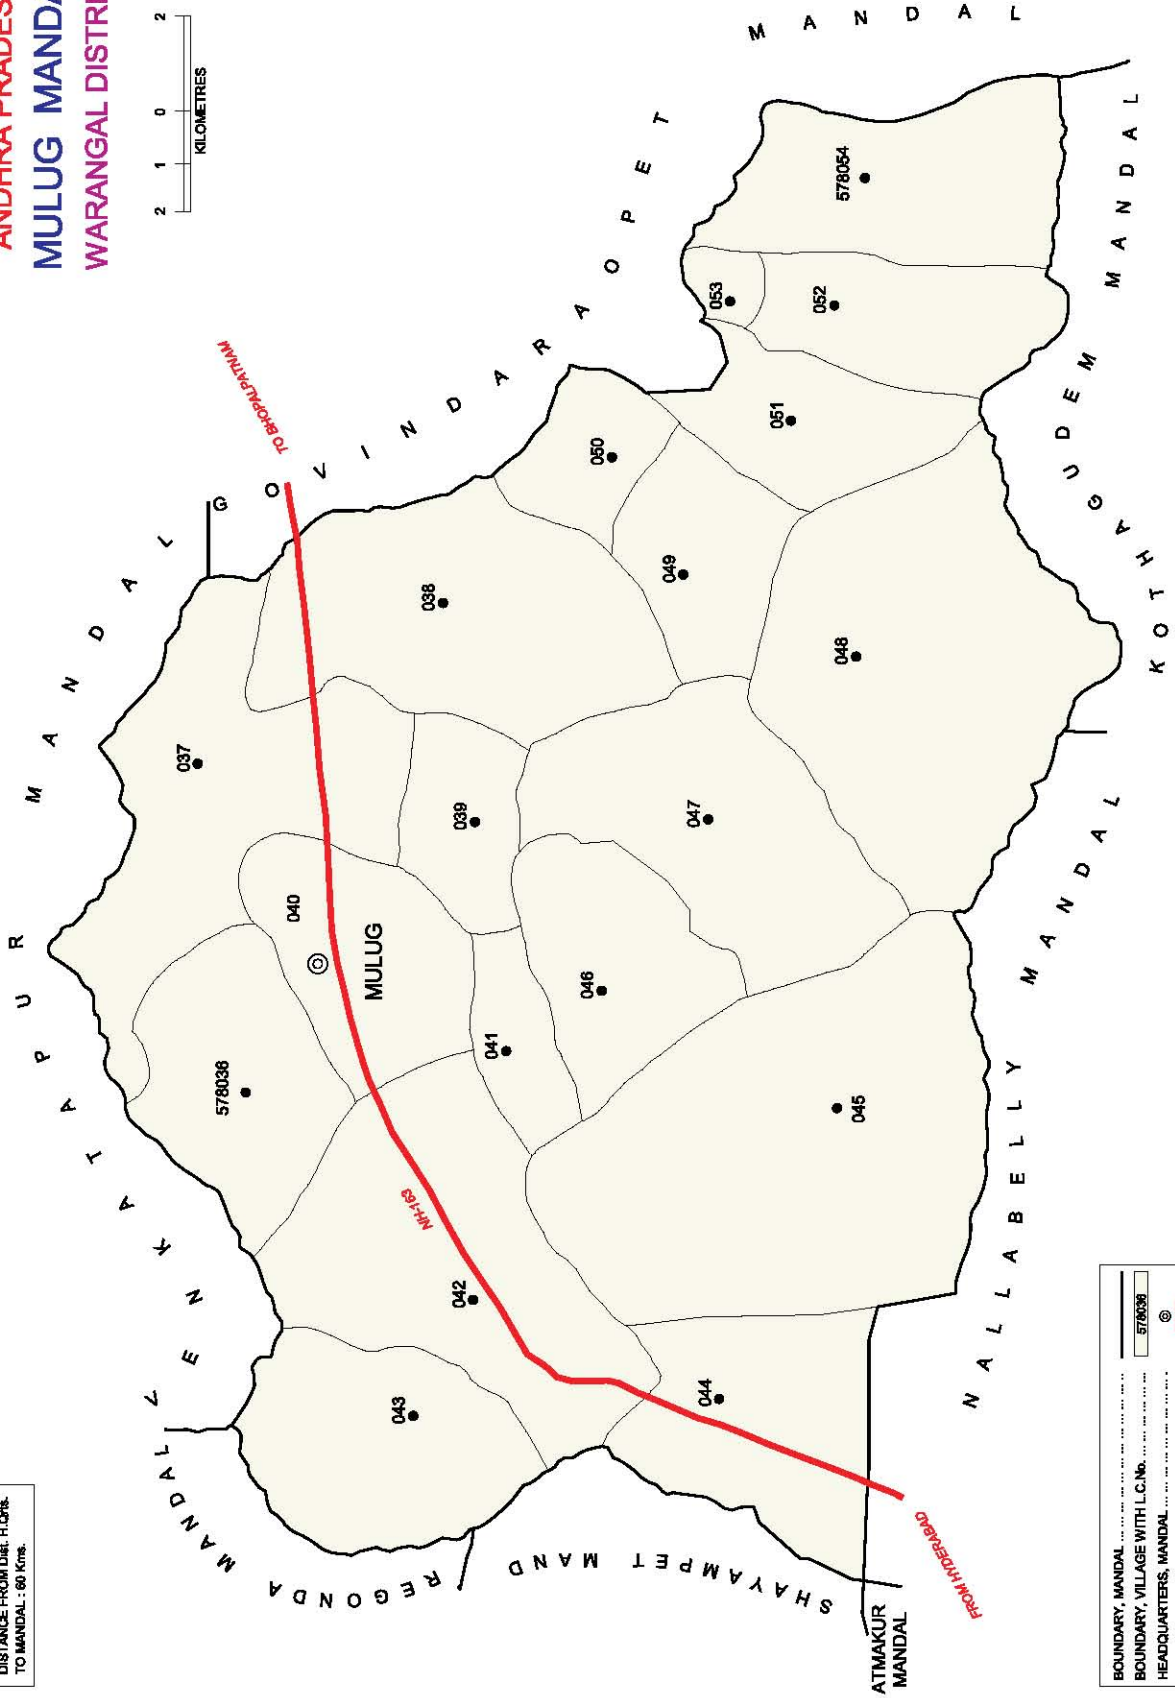

INDIA
ANDHRA PRADESH
MULUG MANDAL
WARANGAL DISTRICT

No. OF TOWNS : NIL
No. OF VILLAGES : 19
DISTANCE FROM Dist. H. Qtrs.
TO MANDAL : 60 Kms.

BOUNDARY, MANDAL
BOUNDARY, VILLAGE WITH L.C. No.
HEADQUARTERS, MANDAL
NATIONAL HIGHWAY

578036
162-162