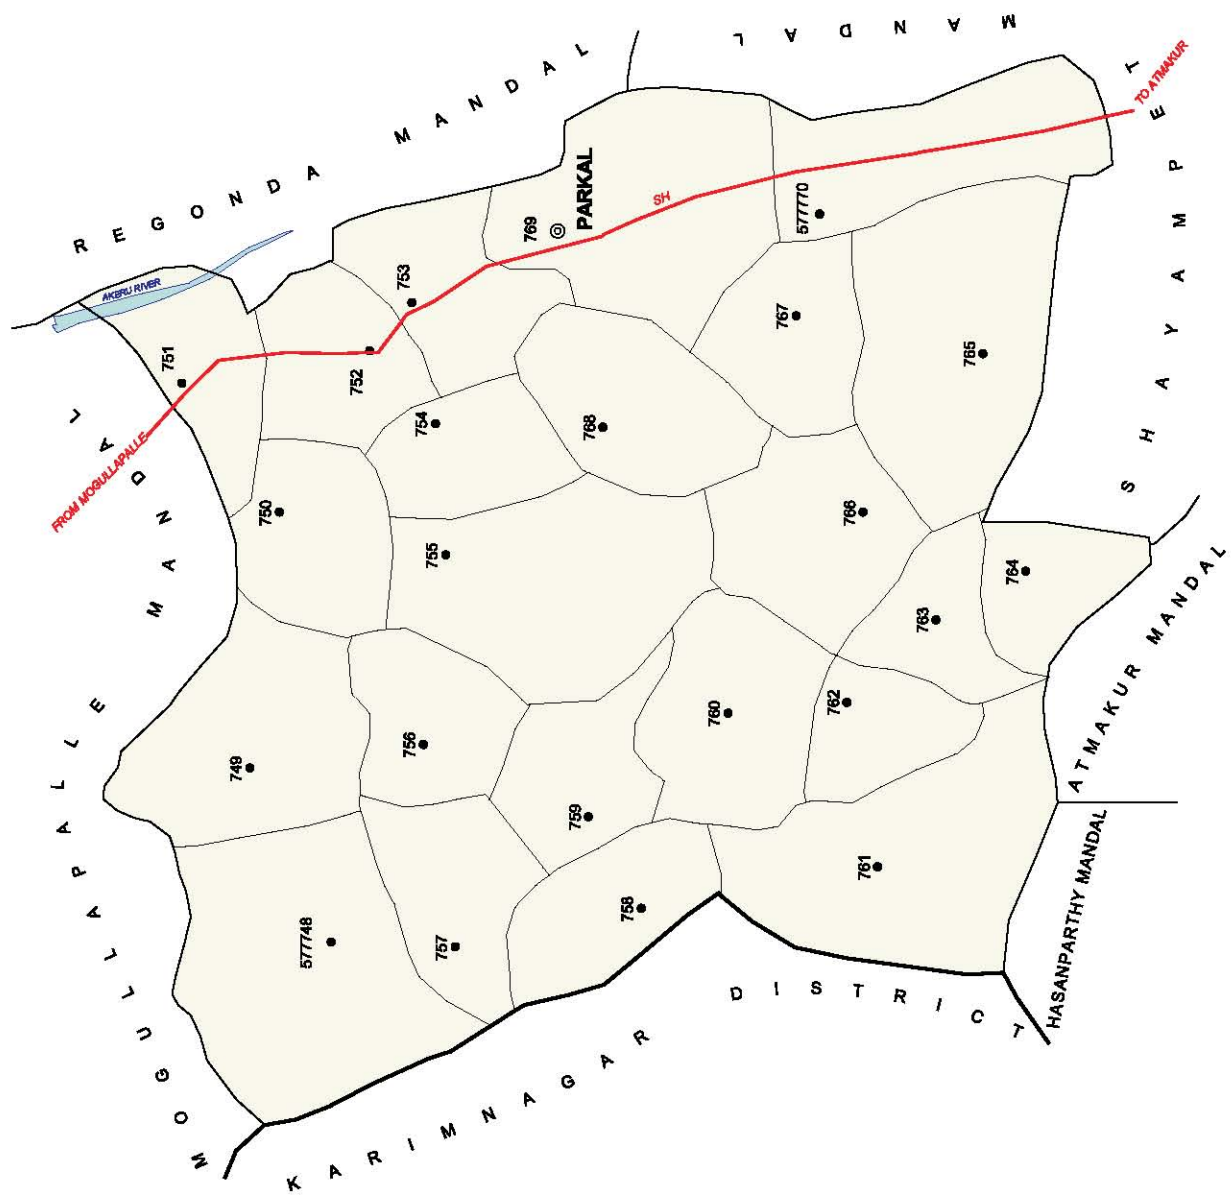

INDIA
ANDHRA PRADESH
PARKAL MANDAL
WARANGAL DISTRICT

No. OF TOWNS : NIL
No. OF VILLAGES: 23
DISTANCE FROM Dist. H.Q./Rs.
TO MANDAL : 38 Kms.

BOUNDARY, DISTRICT
BOUNDARY, MANDAL
BOUNDARY, VILLAGE WITH L.C.No.
HEADQUARTERS, MANDAL
STATE BOUNDARY
RIVER/STREAM/TANK