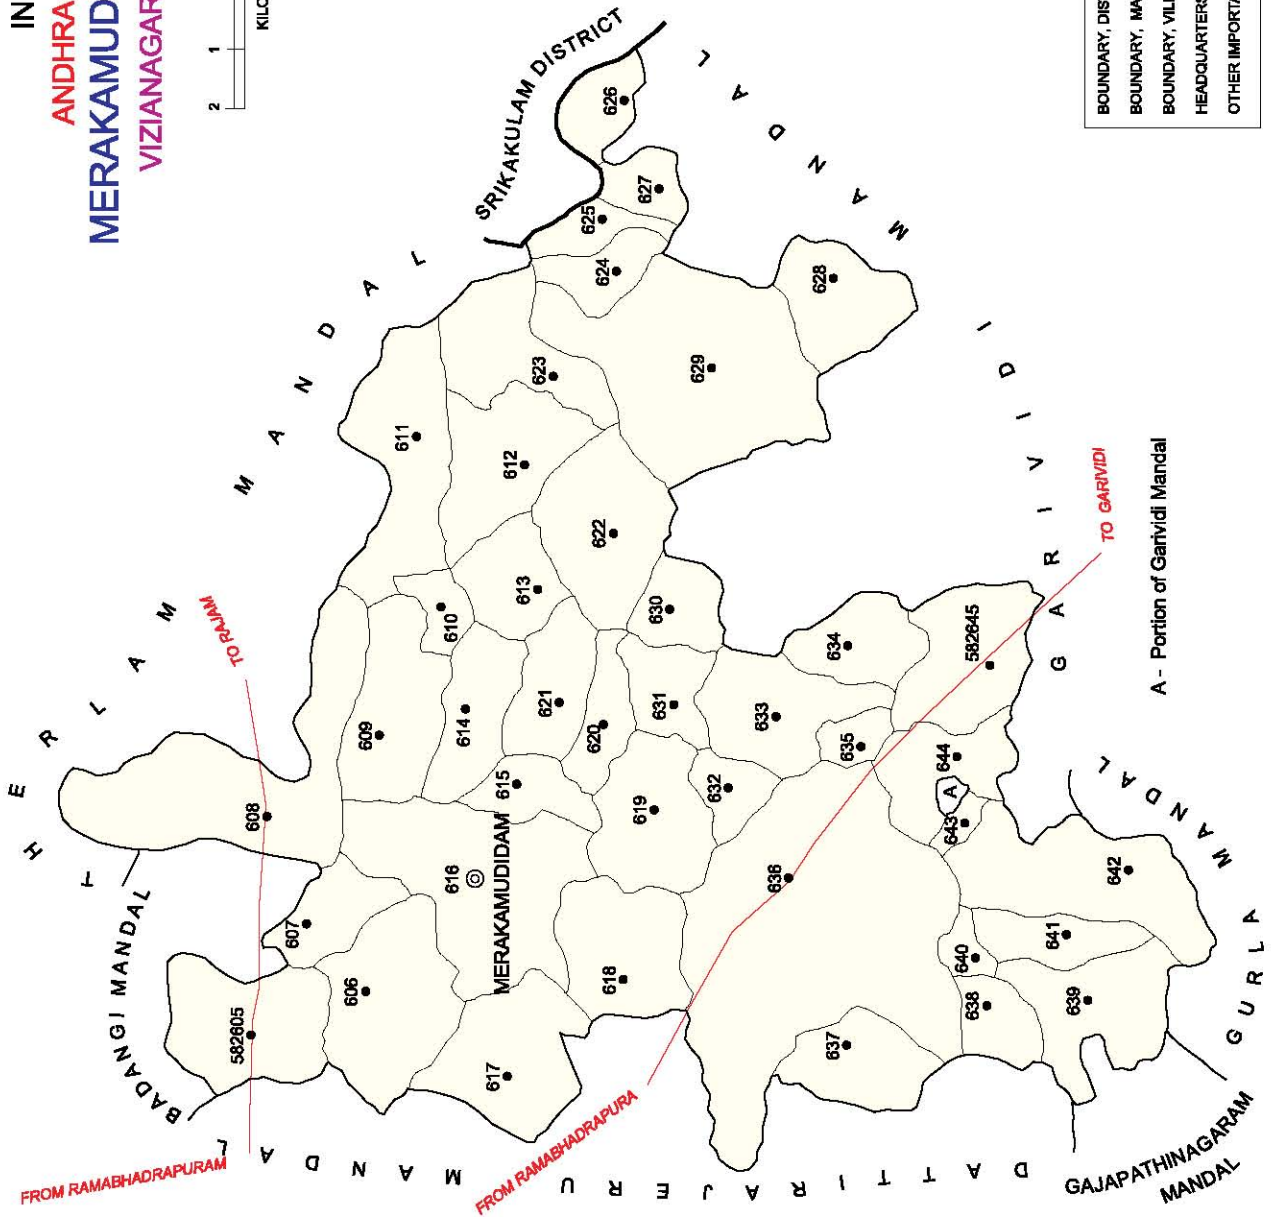

NO. OF TOWNS : NIL  
 NO. OF VILLAGES : 50  
 DISTANCE FROM Dist. H. Qtrs.  
 TO MANDAL : 77 Kms.

INDIA  
 ANDHRA PRADESH  
**MERAKAMUDIDAM MANDAL**  
 VIZIANAGARAM DISTRICT

NO. OF TOWNS : NIL  
 NO. OF VILLAGES : 41  
 DISTANCE FROM Dist. H.Qrts.  
 TO MANDAL : 52 Kms.