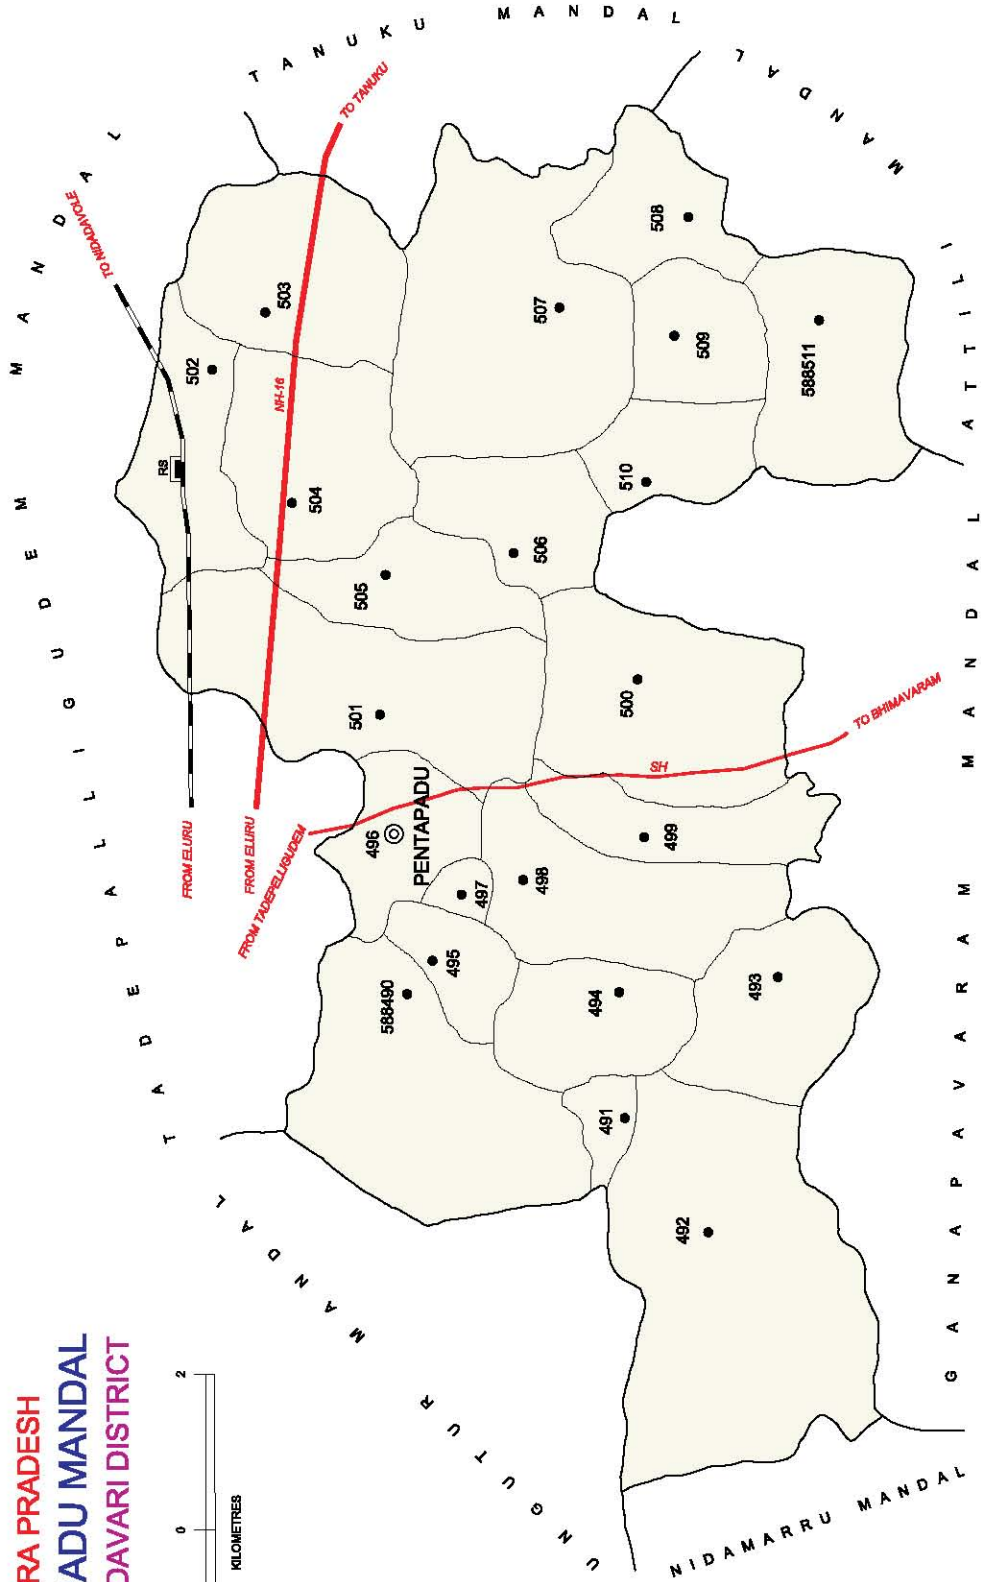

INDIA
ANDHRA PRADESH
PENTAPADU MANDAL
WEST GODAVARI DISTRICT

588511	BOUNDARY, MANDAL
⊙	BOUNDARY, VILLAGE WITH L.C.No
⊙	HEAD QUARTERS, MANDAL
---	NATIONAL HIGHWAY
---	STATE HIGHWAY
---	RAILWAY LINE WITH STATION, BROAD GAUGE

NO. OF TOWNS : NIL
NO. OF VILLAGES : 22
DISTANCE FROM DIST. H.Q.s.
TO MANDAL : 53 Kms.