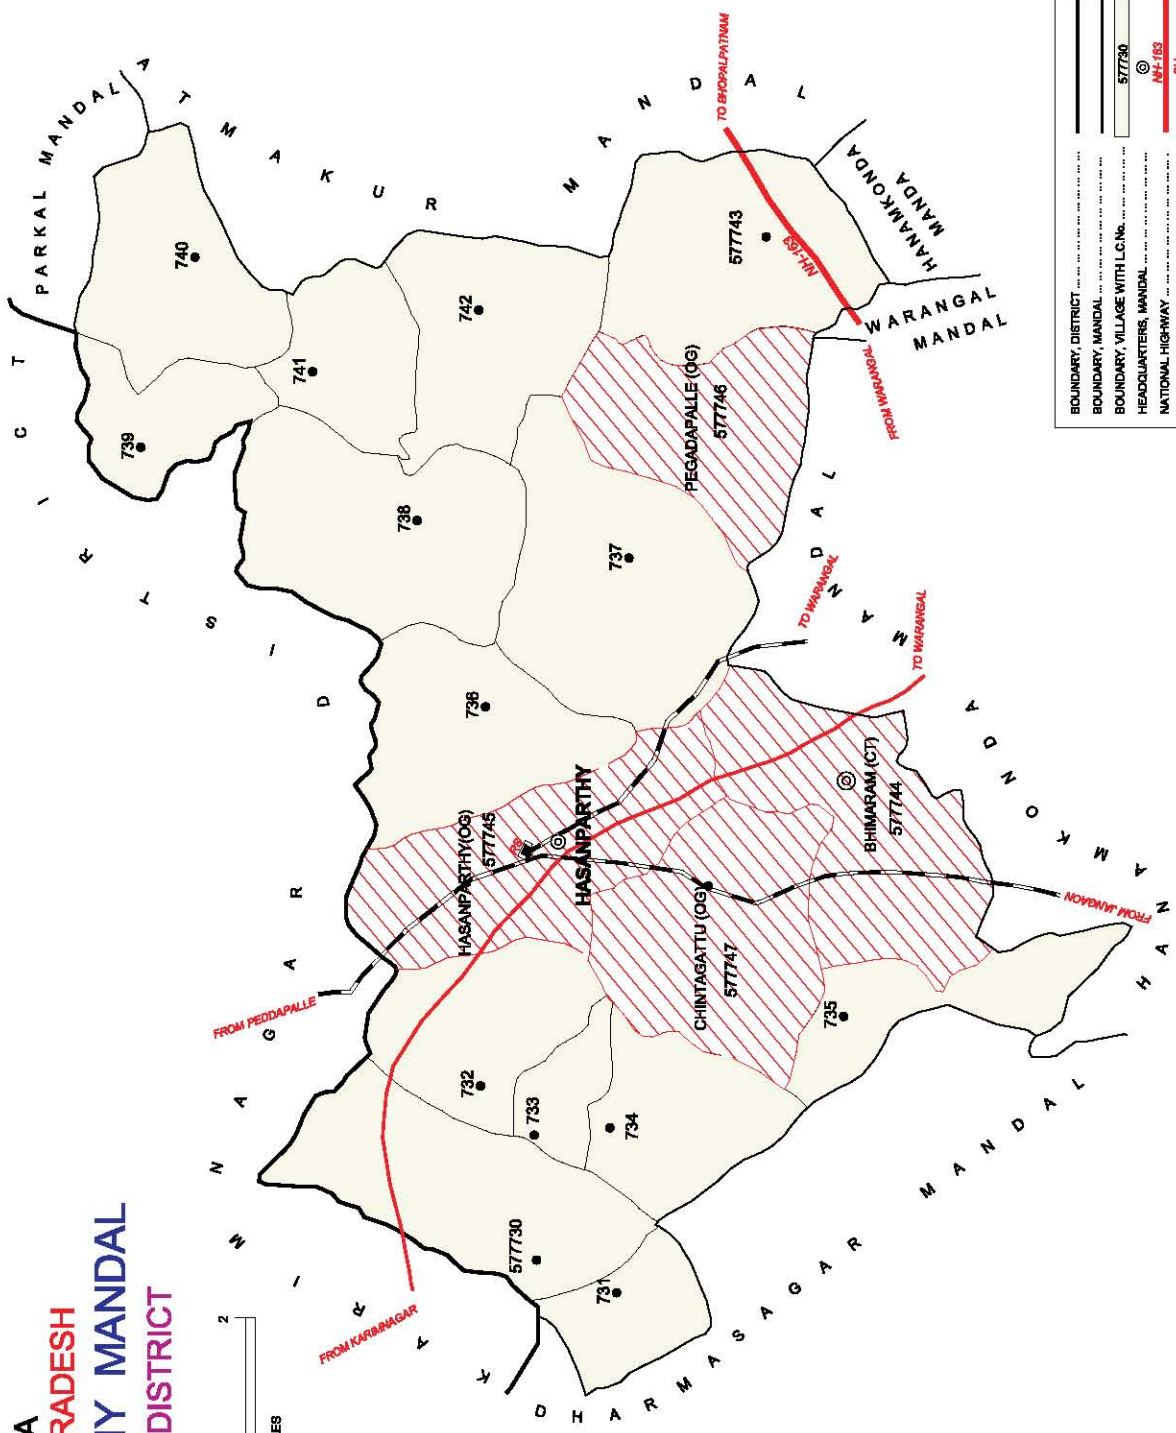

INDIA
ANDHRA PRADESH
HASANPARTHY MANDAL
WARANGAL DISTRICT

NO. OF TOWNS : 1
NO. OF OGs : 3
NO. OF VILLAGES: 14
DISTANCE FROM Dist. H. Qtrs.
TO MANDAL : 18 Kms.

Note:
Bhimaram (744) village is fully included in Bhimaram (CT).
Hasanparthy (745), Pegadapalle (748) and Chintagattu (747) are fully OGs to Warangal (M.C.)