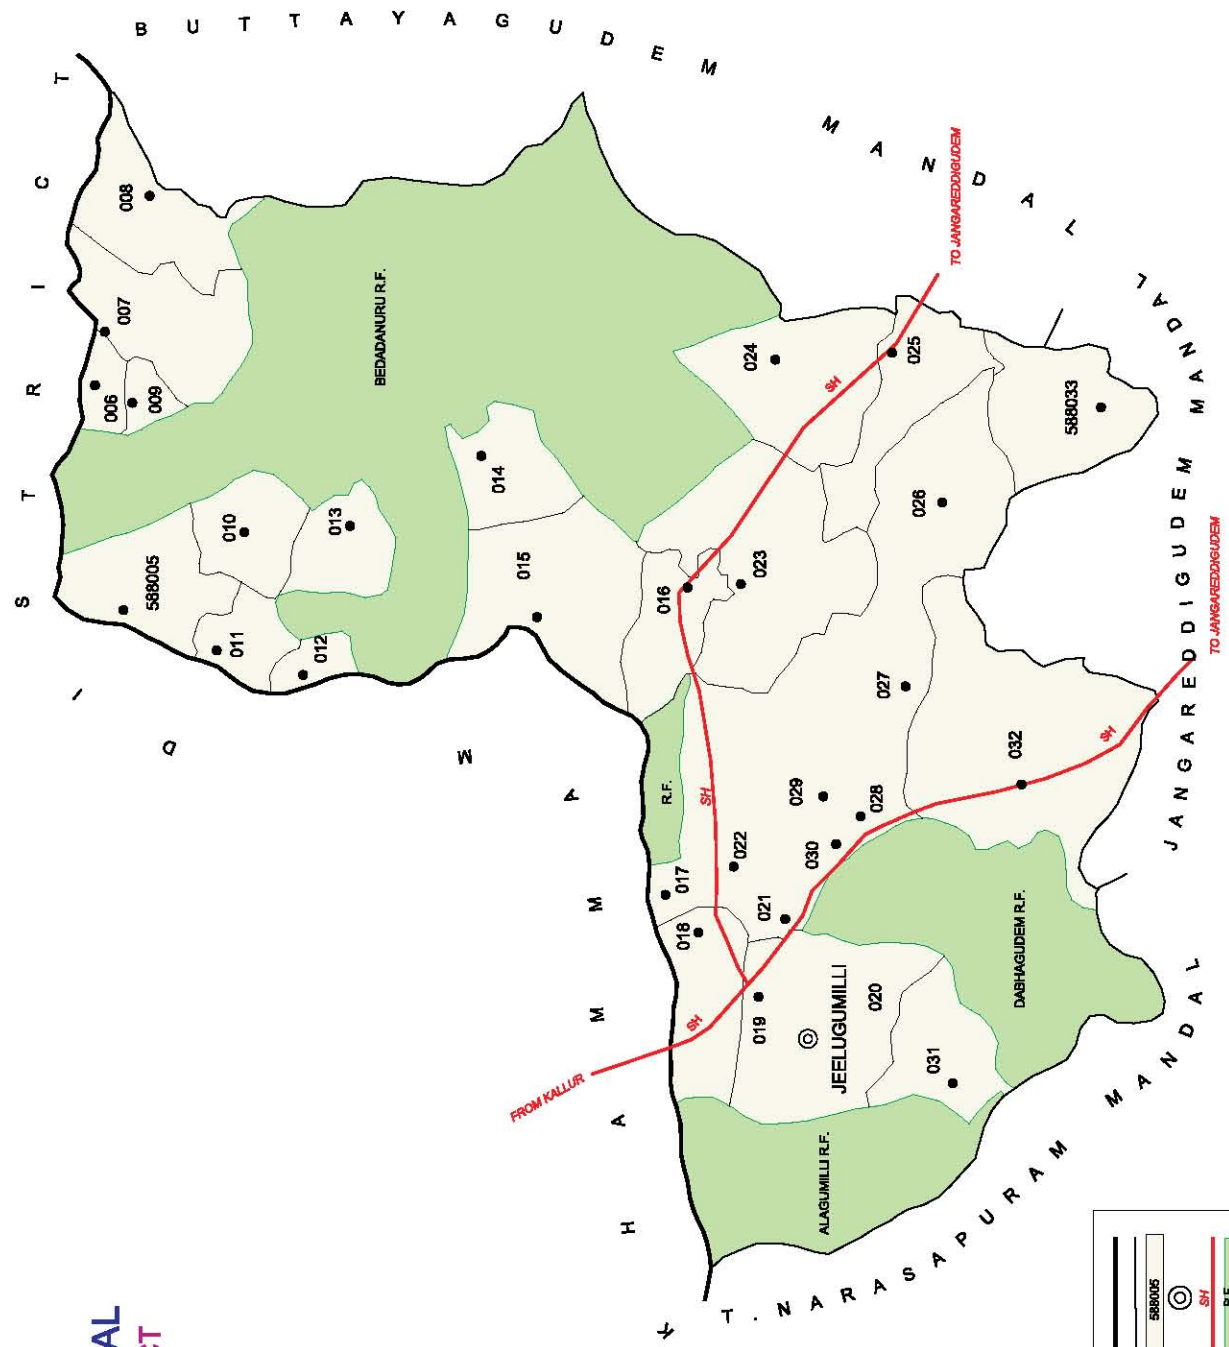

INDIA
ANDHRA PRADESH
JEELUGUMILLI MANDAL
WEST GODAVARI DISTRICT

NO. OF TOWNS : NIL
NO. OF VILLAGES : 29
DISTANCE FROM dist. H.Qtrs.
TO MANDAL : 92 Kms.

BOUNDARY, DISTRICT	---
BOUNDARY, MANDAL	----
BOUNDARY, VILLAGE WITH L.C.No	-----
HEAD QUARTERS, MANDAL	⊙
STATE HIGHWAY	SH
FOREST	R.F.