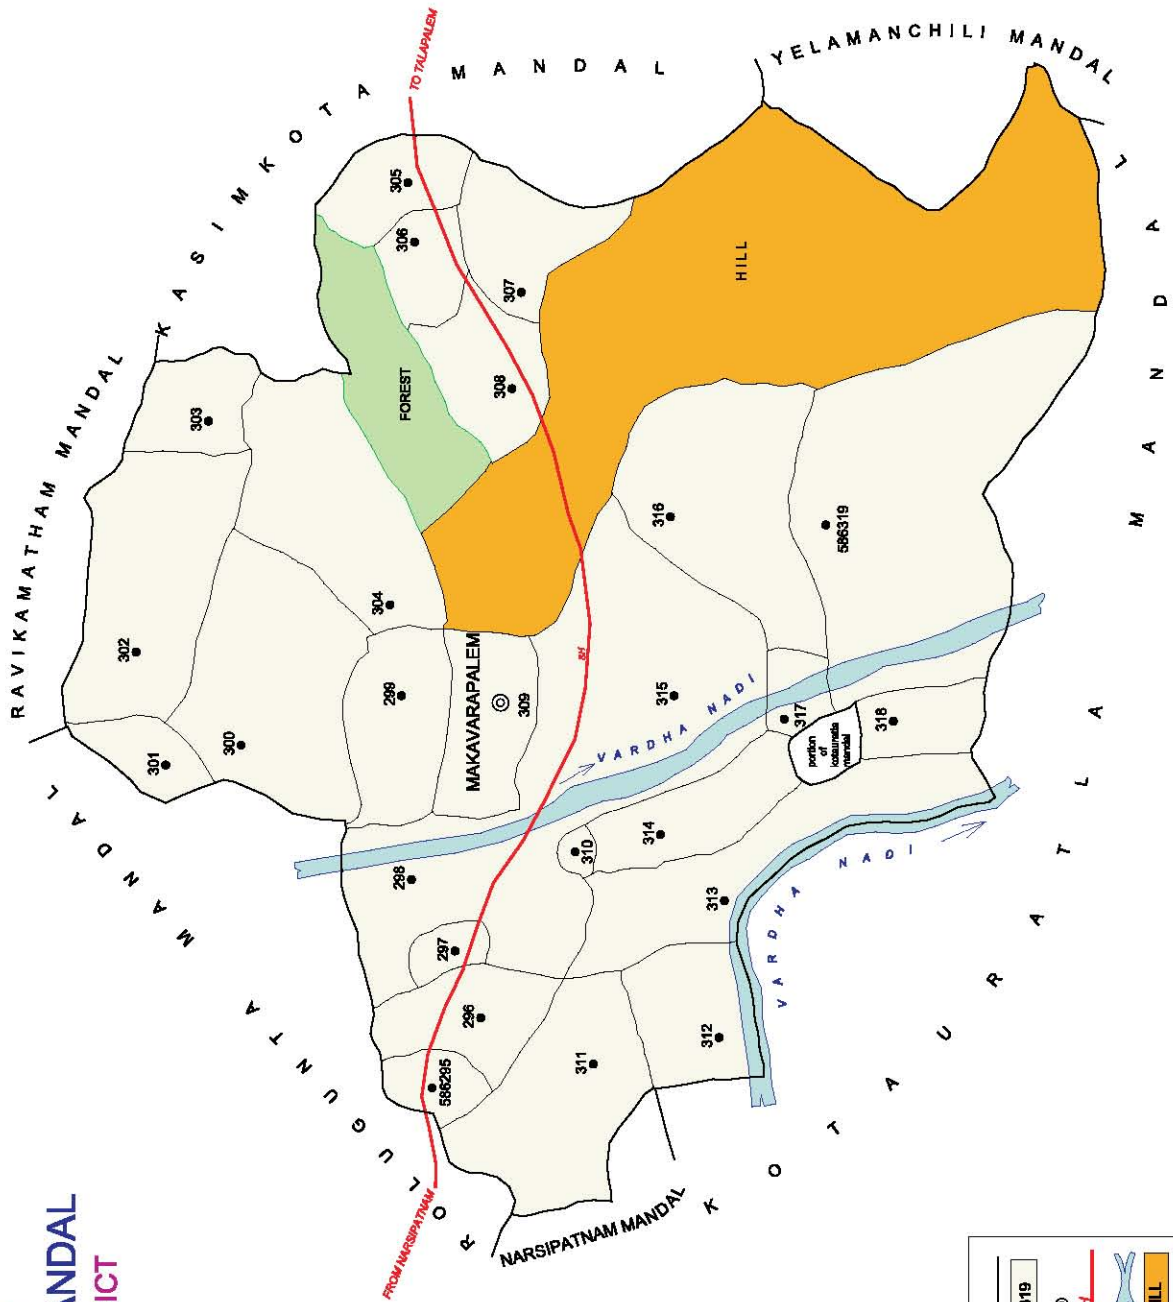

No. OF TOWNS : NIL  
 No. OF VILLAGES : 21  
 DISTANCE FROM DMH. H. Qtrs.  
 TO MANDAL H. Qtrs. : 20 Kms.

INDIA  
 ANDHRA PRADESH  
**MAKAVARAPALEM MANDAL**  
 VISAKHAPATNAM DISTRICT

NOT TO SCALE

No. OF TOWNS : NIL  
 No. OF VILLAGES : 25  
 DISTANCE FROM Dist. H.Qtrs.  
 TO MANDAL H.Qtrs. : 36 Kms.