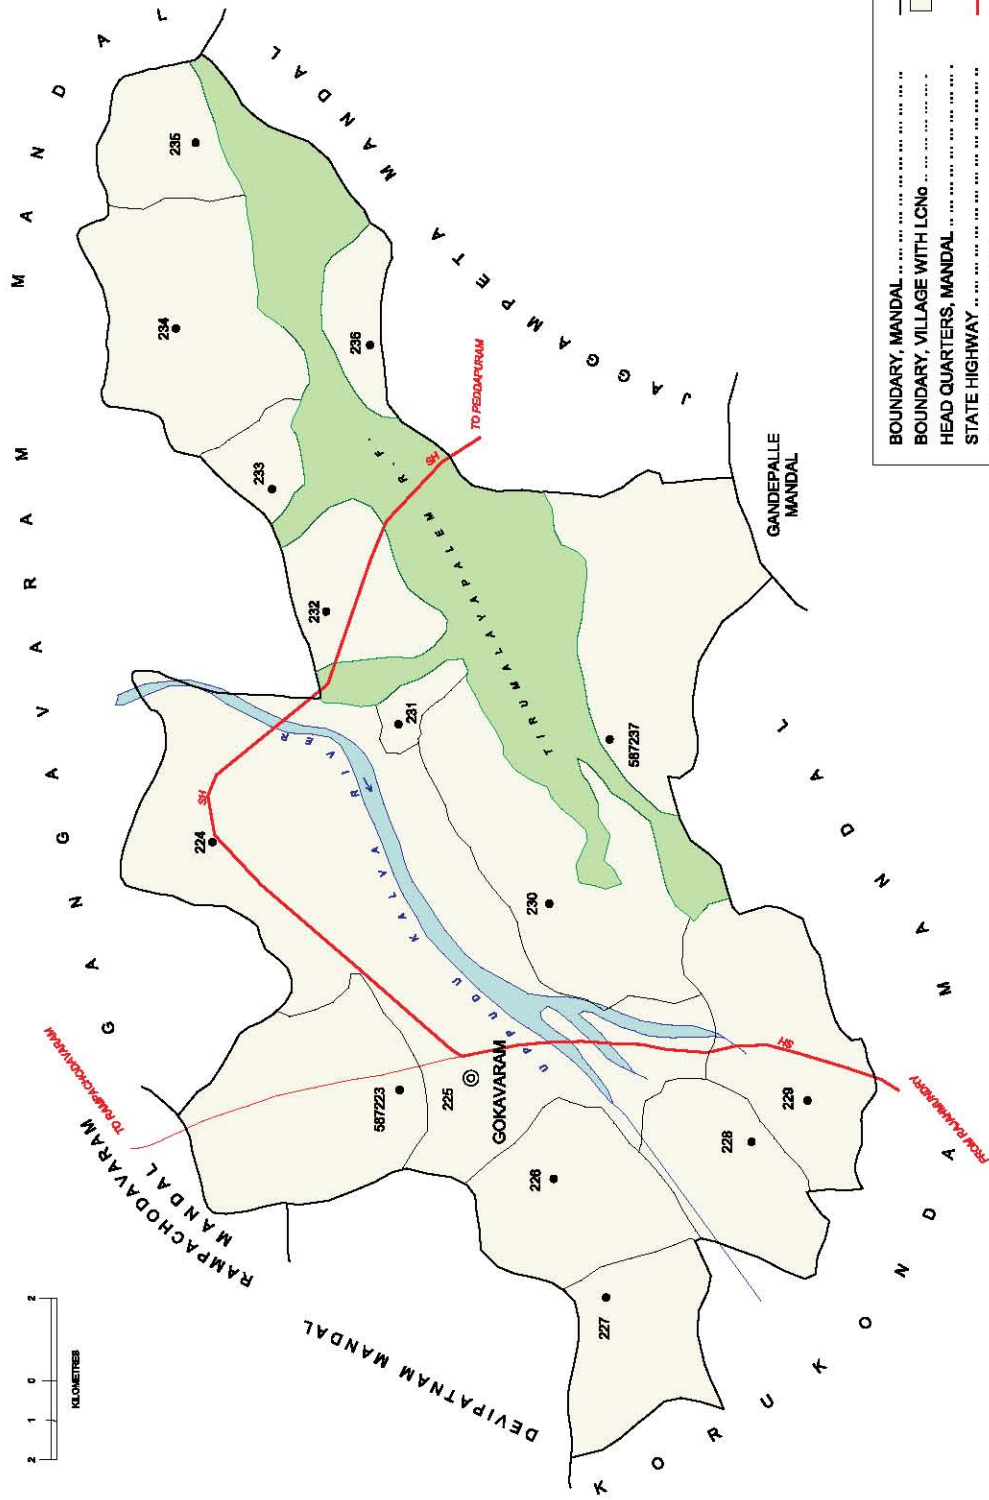

INDIA
ANDHRA PRADESH
GOKAVARAM MANDAL
EAST GODAVARI DISTRICT

	597237
	SH

BOUNDARY, MANDAL .....

BOUNDARY, VILLAGE WITH LCNO .....

HEAD QUARTERS, MANDAL .....

STATE HIGHWAY .....

OTHER IMPORTANT ROAD .....

RIVER / STREAM / TANK .....

FOREST .....