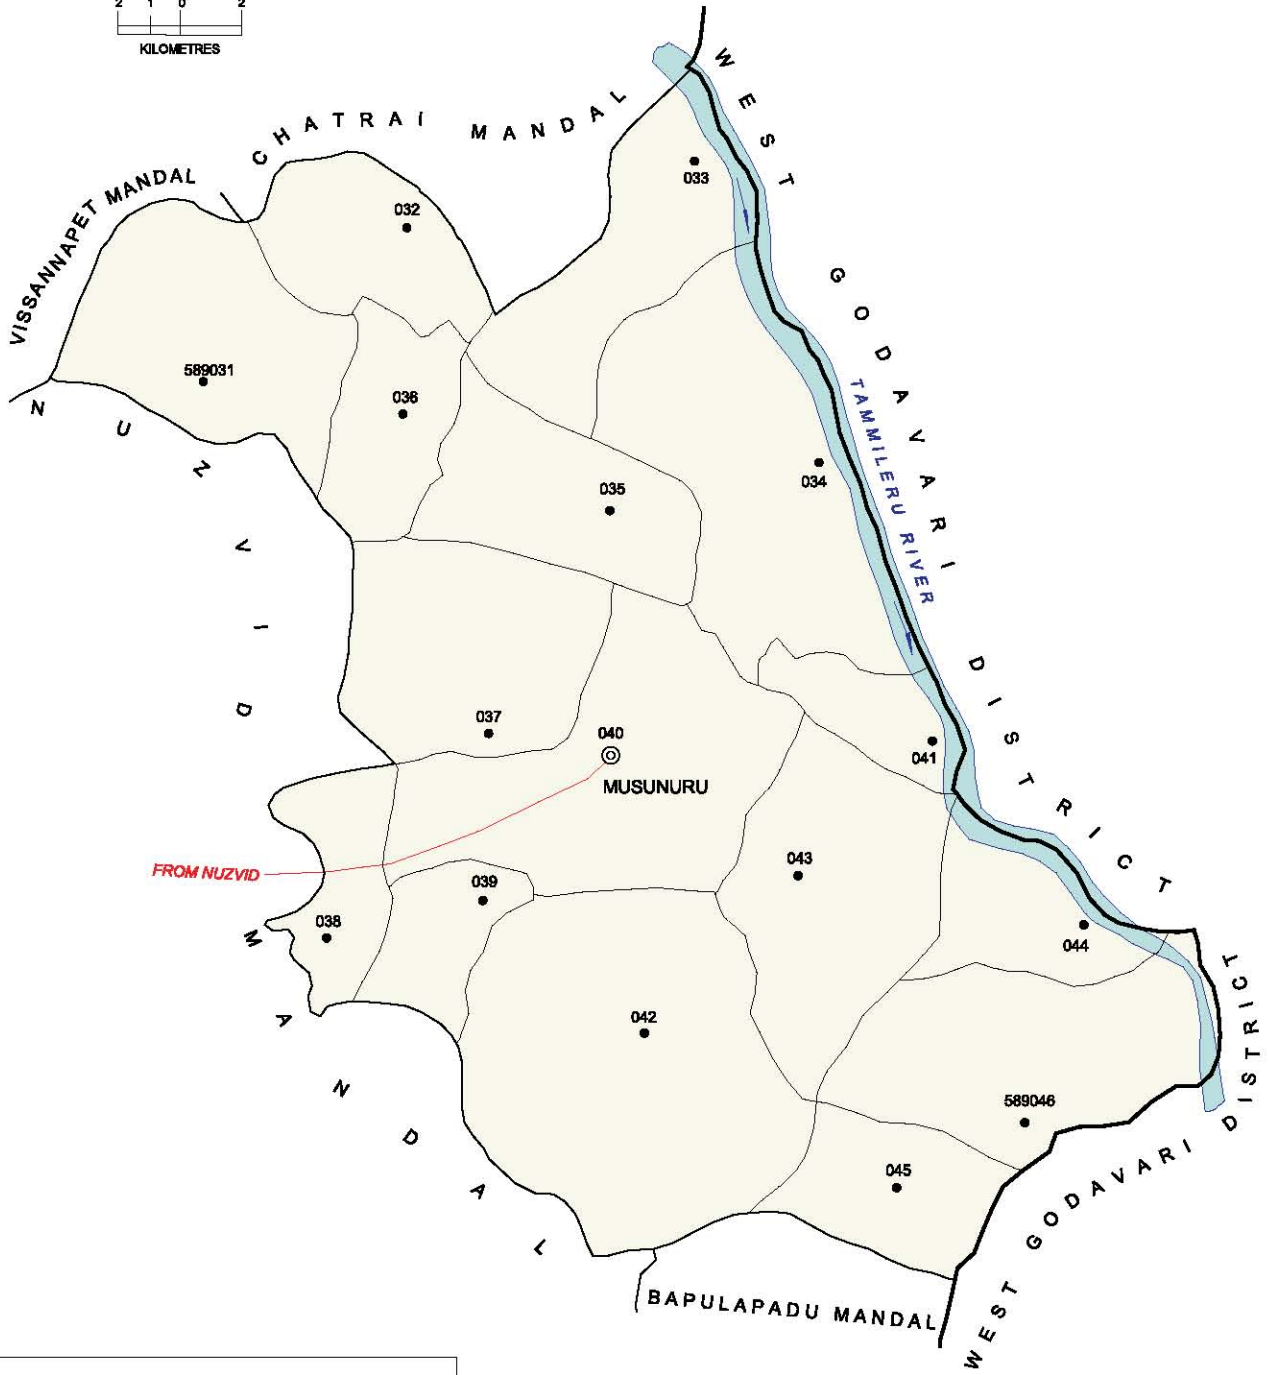

INDIA
ANDHRA PRADESH
MUSUNURU MANDAL
KRISHNA DISTRICT

BOUNDARY, DISTRICT	
BOUNDARY, MANDAL	
BOUNDARY, VILLAGE WITH L.C. No. ..	
HEADQUARTERS, MANDAL	
OTHER IMPORTANT ROADS	
RIVER / STREAM / TANK	

No. OF TOWNS : NIL
No. OF VILLAGES : 16
DISTANCE FROM Dist. H. Qrta.
TO MANDAL : 100 Kms.