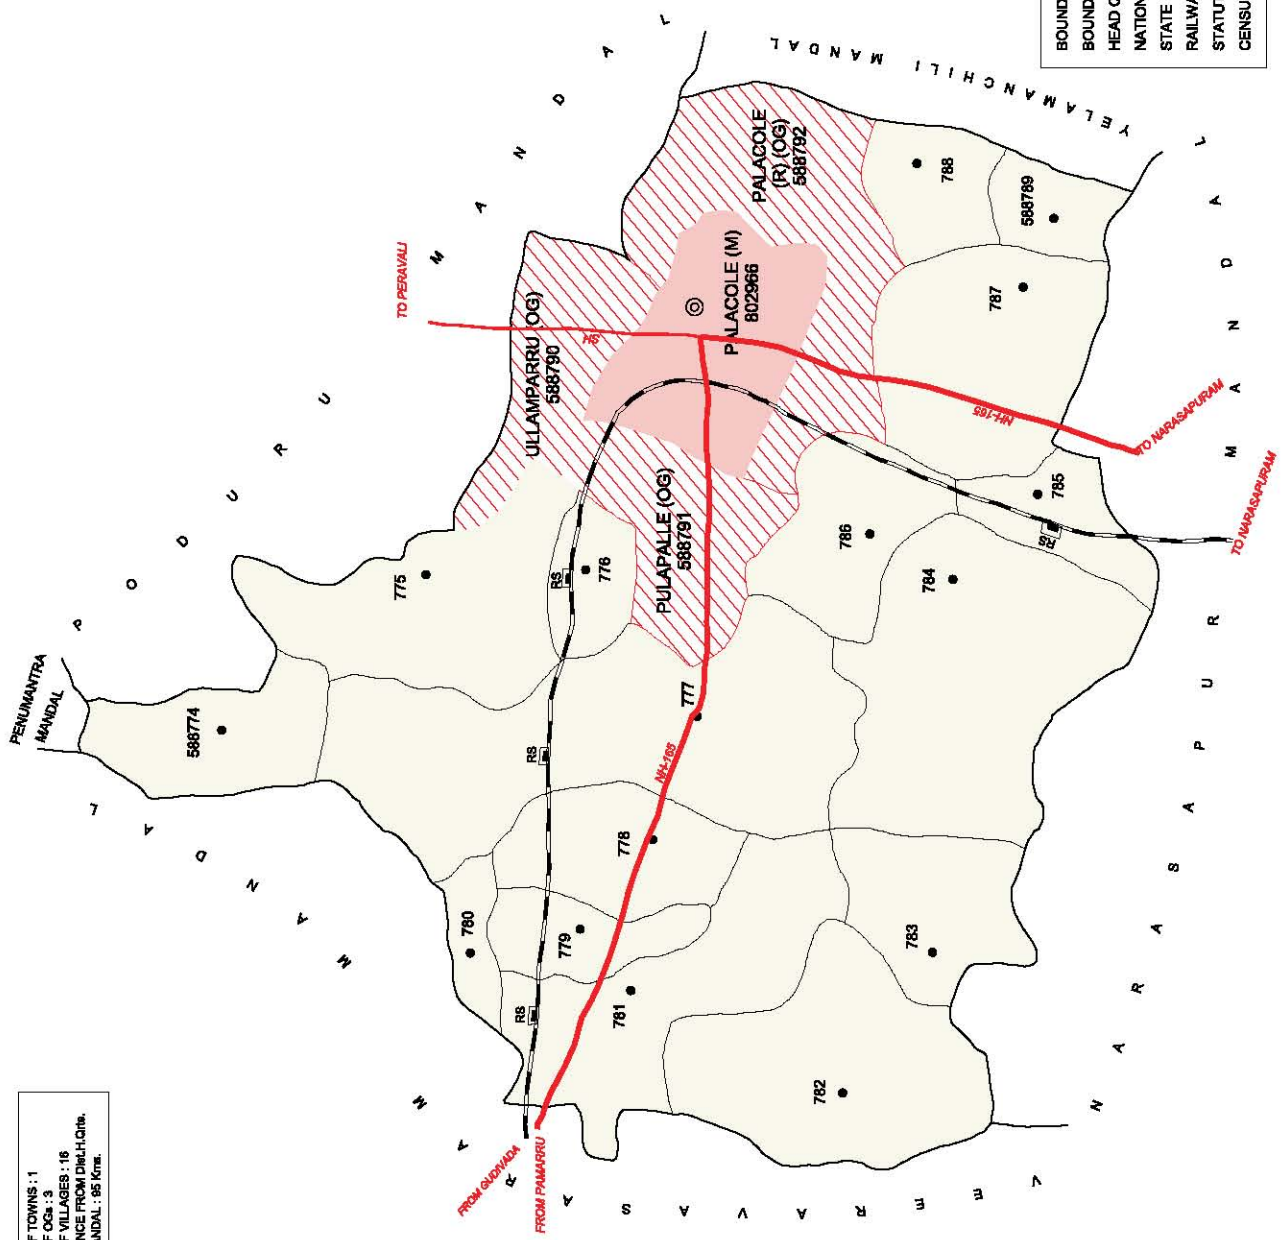

INDIA
ANDHRA PRADESH
PALACOLE MANDAL
WEST GODAVARI DISTRICT

NO. OF TOWNS : 1
NO. OF O.Gs : 3
NO. OF VILLAGES : 16
DISTANCE FROM Dist.H. Qtrs.
TO MANDAL : 95 Kms.

Note: Ullamparru (790), Pulapalle (791) and Palacole (R) (792) villages are fully O.Gs to Palacole (M)

BOUNDARY, MANDAL	588774
BOUNDARY, VILLAGE WITH L.C.No	588774
HEAD QUARTERS, MANDAL	588774
NATIONAL HIGHWAY	NH-709
STATE HIGHWAY	SH
RAILWAY LINE WITH STATION, BROAD GAUGE	802966
STATUTORY TOWN WITH L.C. No.	802966
CENSUS TOWN / OG WITH L.C. No.	588791