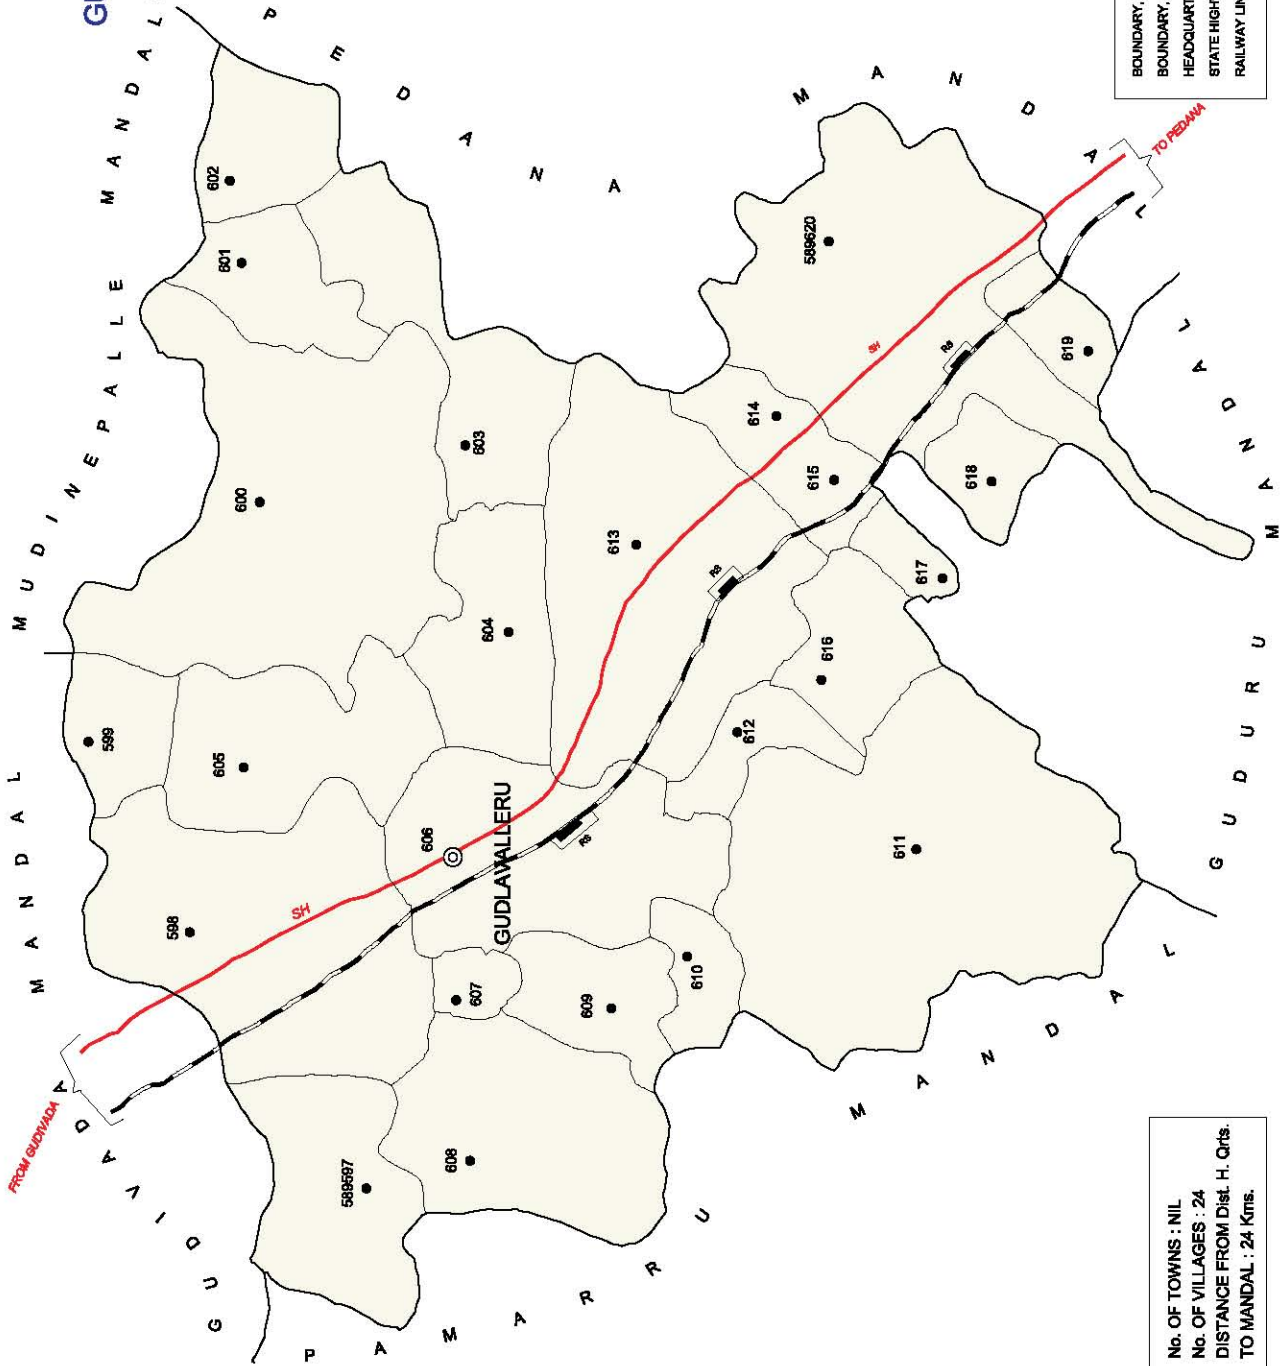

INDIA
ANDHRA PRADESH
GUDLAVALLERU MANDAL
KRISHNA DISTRICT

589587

BOUNDARY, MANDAL

BOUNDARY, VILLAGE WITH L.C. No.

HEADQUARTERS, MANDAL

STATE HIGHWAY

RAILWAY LINE WITH STATION, BROAD GAUGE

No. OF TOWNS : NIL
No. OF VILLAGES : 24
DISTANCE FROM Dist. H. Qtrs.
TO MANDAL : 24 Kms.