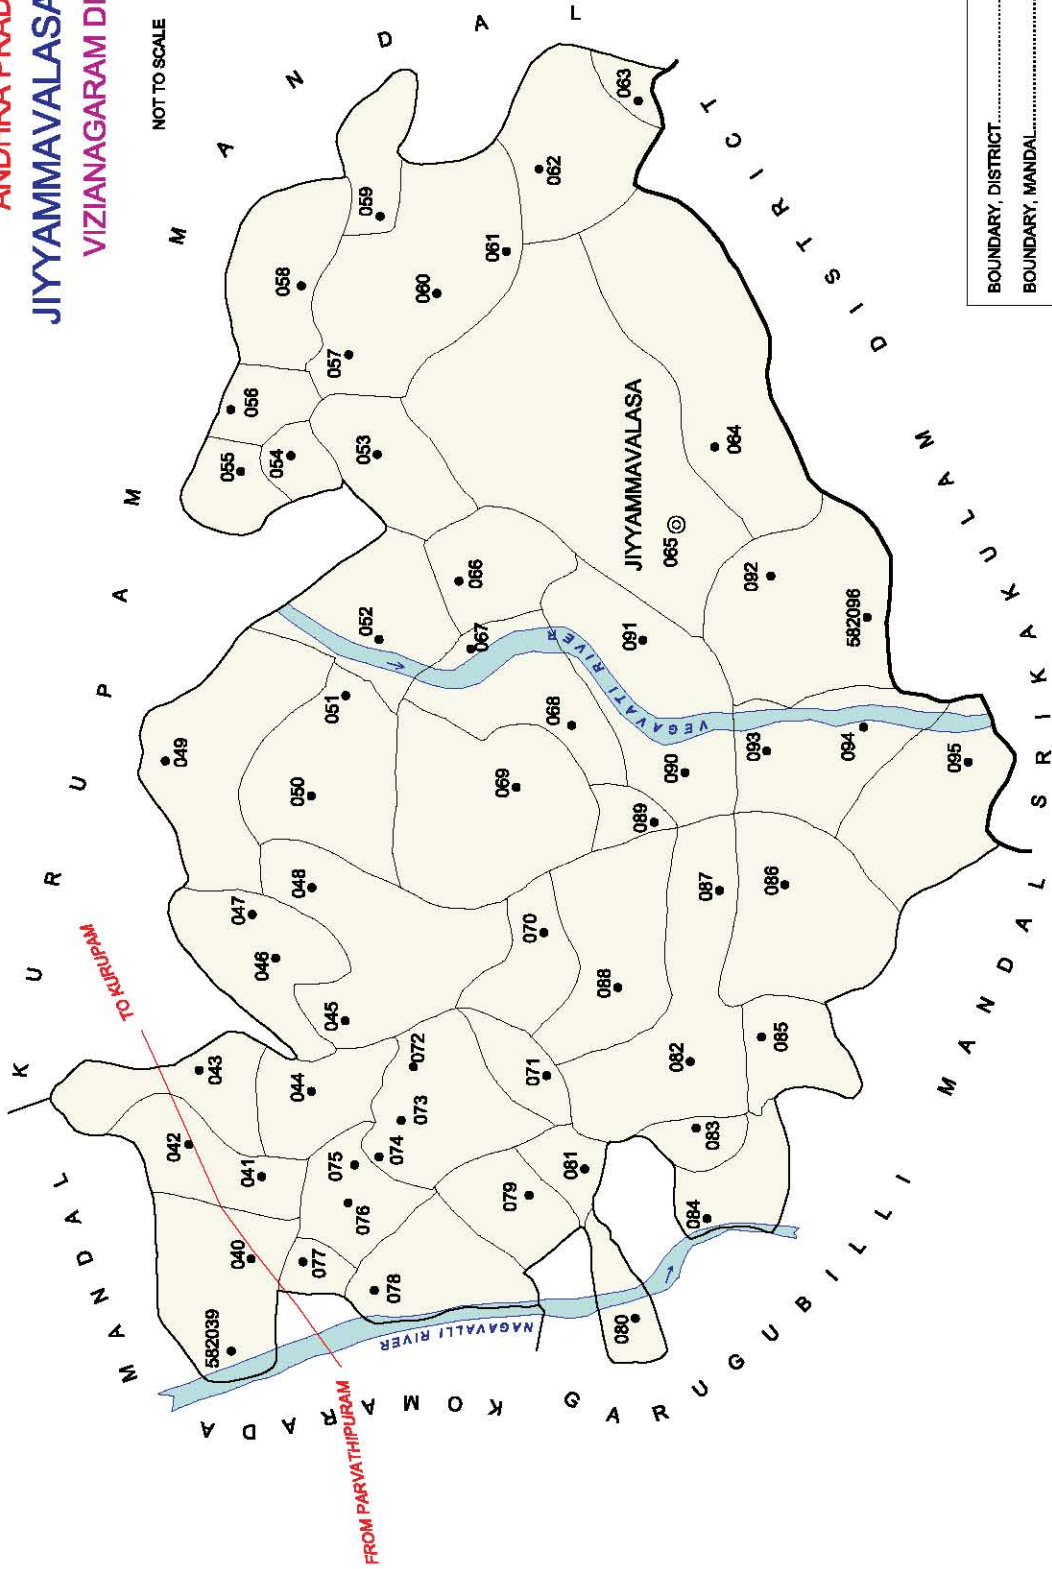

INDIA
ANDHRA PRADESH
JIYAMMAVALASA MANDAL
VIZIANAGARAM DISTRICT

NOT TO SCALE

BOUNDARY, DISTRICT.....	—
BOUNDARY, MANDAL.....	—
BOUNDARY, VILLAGE WITH L.C. No.....	582096
HEADQUARTERS, MANDAL.....	⊙
OTHER IMPORTANT ROADS.....	—
RIVER / STREAM / TANK.....	~

NO. OF TOWNS : NIL
NO. OF VILLAGES : 58
DISTANCE FROM Dist. H.Qtrs.
TO MANDAL : 131 Kms.