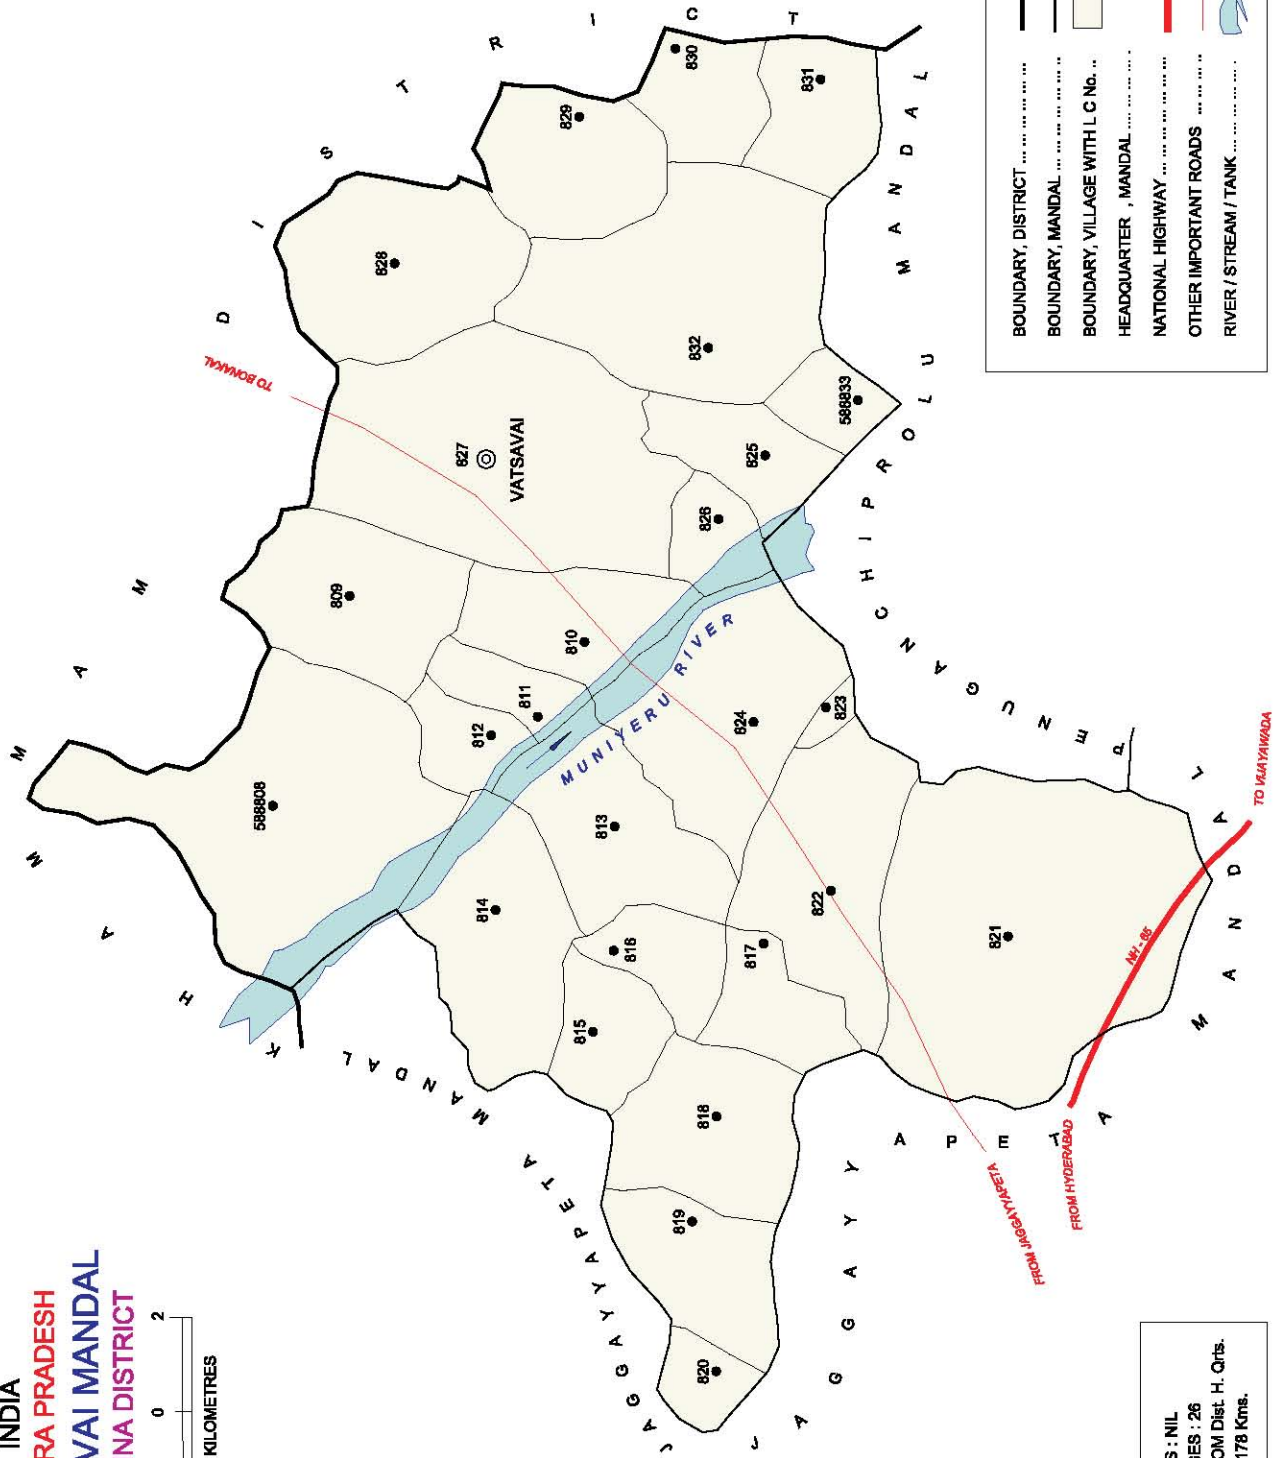

AREA : 8727.00 SQ.KMS.  
 NO. OF MANDALS : 50  
 NO. OF TOWNS : 17  
 NO. OF VILLAGES : 968  
 DISTANCE FROM STATE H.Q.RTS.  
 TO DISTRICT H.Q.RTS. : 348 KMS.

**INDIA**  
**ANDHRA PRADESH**  
**VATSAVAI MANDAL**  
**KRISHNA DISTRICT**