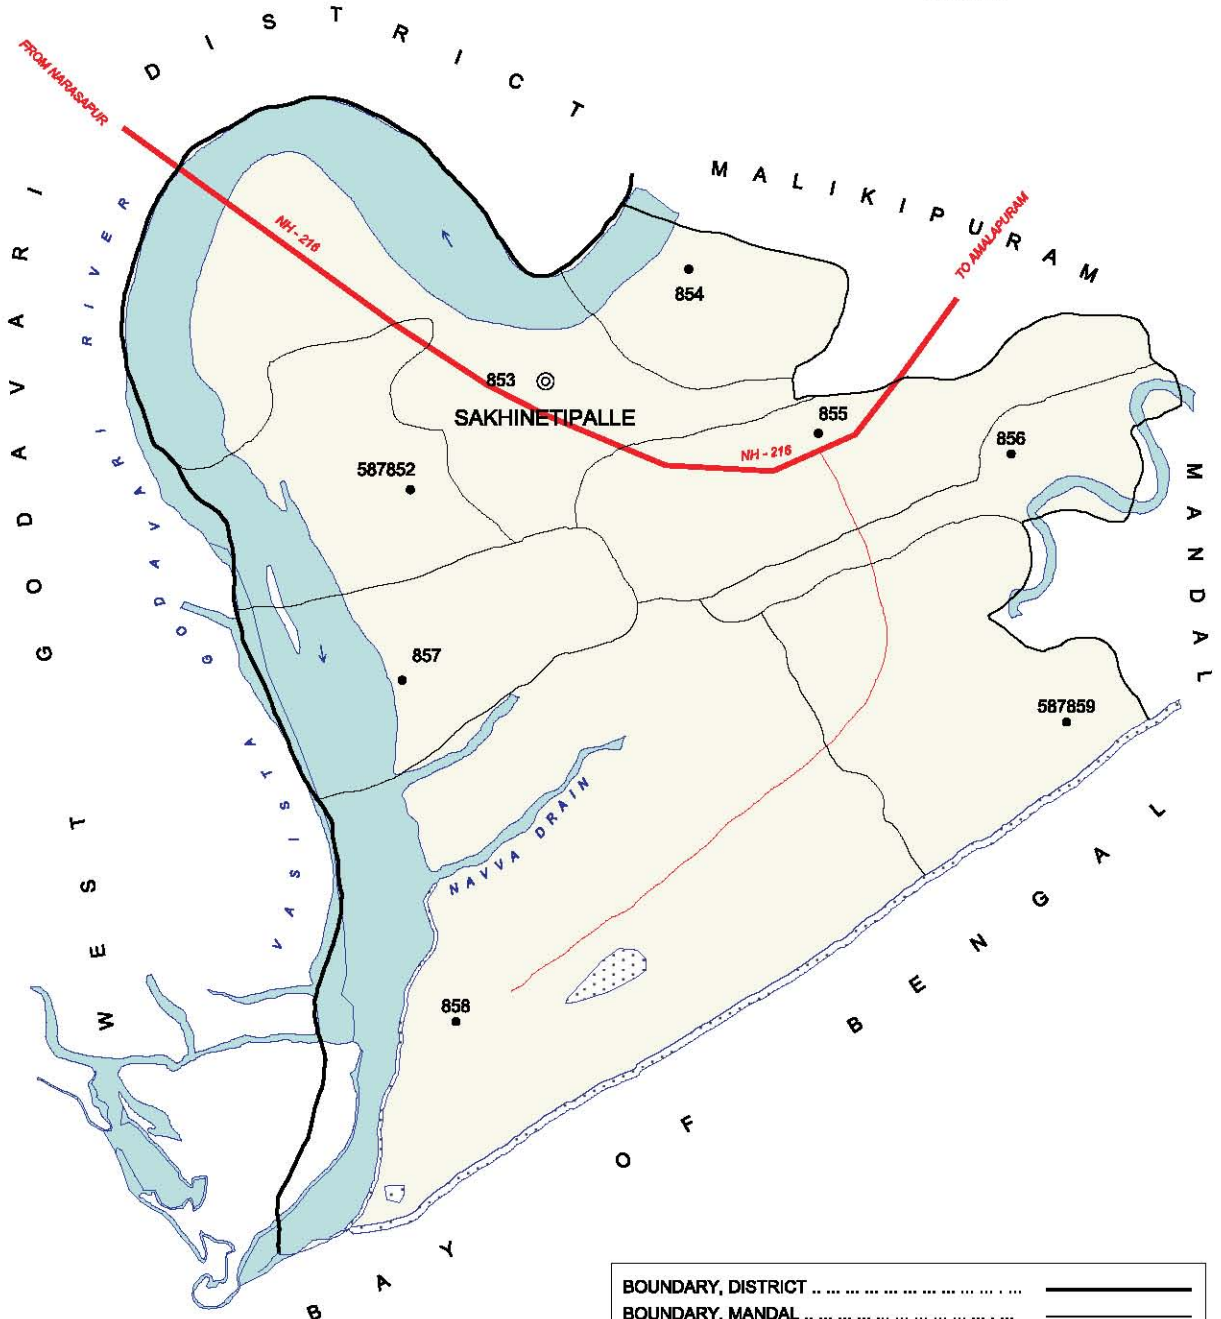

No. OF TOWNS : Nil
No. OF VILLAGES : 8
DISTANCE FROM Dist. H. Qtrs.
TO MANDAL H. Qtrs. : 130 Kms.

INDIA
ANDHRA PRADESH
SAKHINETIPALLE MANDAL
EAST GODAVARI DISTRICT

BOUNDARY, DISTRICT	
BOUNDARY, MANDAL	
BOUNDARY, VILLAGE WITH LCNo	
HEAD QUARTERS, MANDAL	
NATIONAL HIGHWAY	
OTHER IMPORTANT ROADS	
RIVER / STREAM / TANK