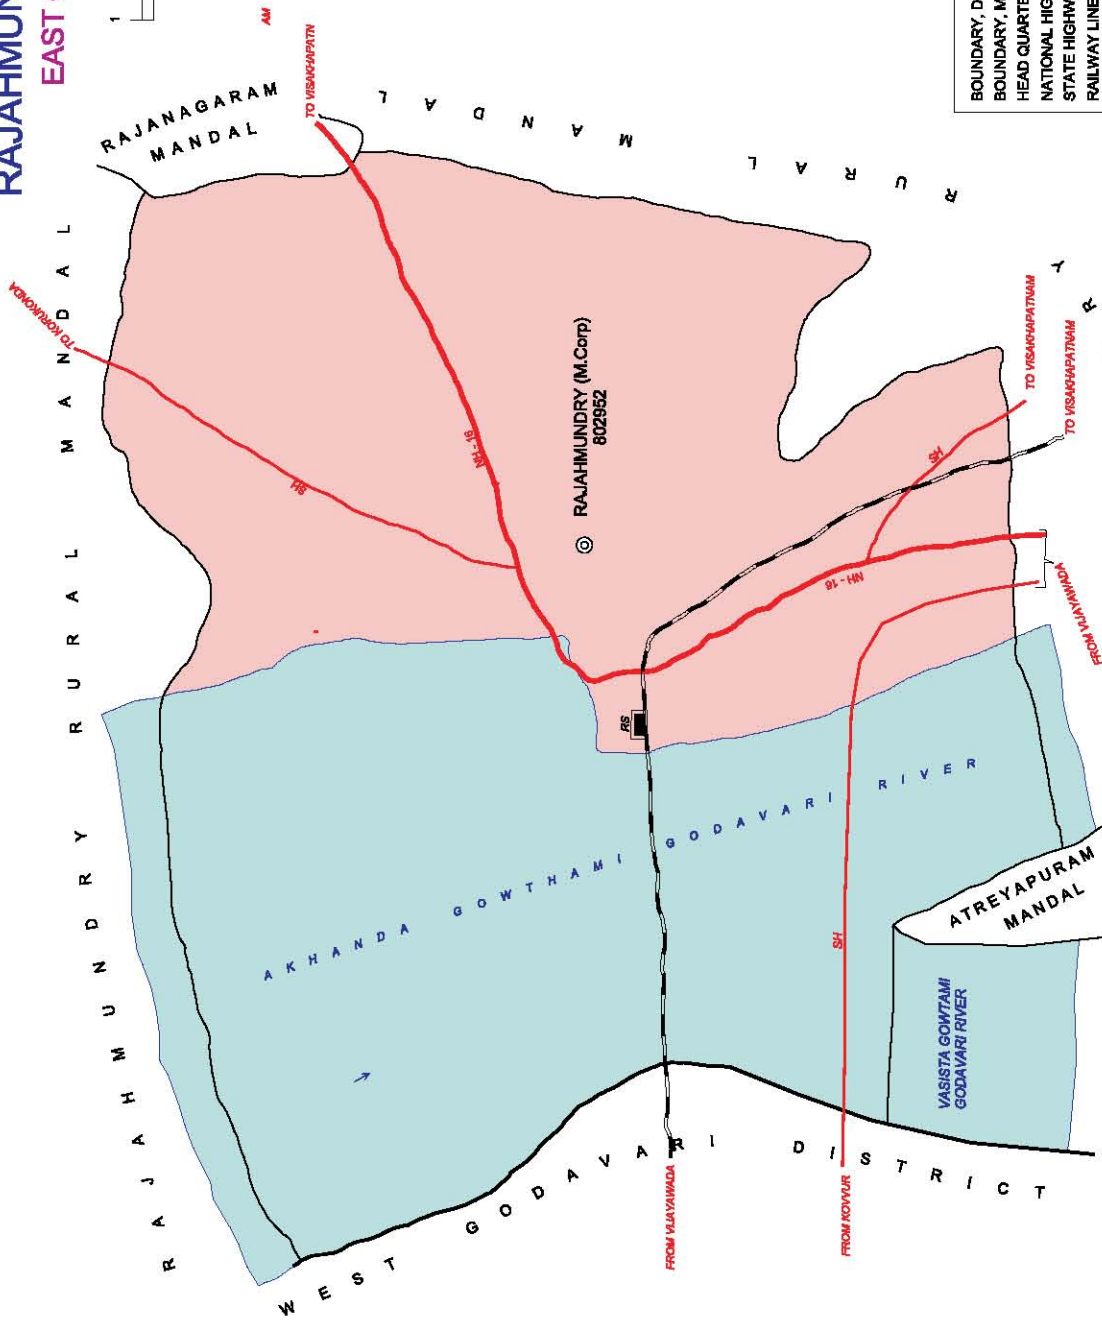

INDIA
ANDHRA PRADESH
RAJAHMUNDRY URBAN MANDAL
EAST GODAVARI DISTRICT

No. OF TOWNS : 1
No. OF VILLAGES : NIL
DISTANCE FROM Dist.H. Qtrs.
TO MANDAL H. Qtrs. : 55 Kms.

--- --	BOUNDARY, DISTRICT
--- --	BOUNDARY, MANDAL
--- --	HEAD QUARTERS, MANDAL
==	NATIONAL HIGHWAY
==	STATE HIGHWAY
--- --	RAILWAY LINE WITH STATION, BROAD GAUGE
~ ~ ~	RIVER / STREAM / TANK
--- --	STATUTORY TOWN WITH L.C. No