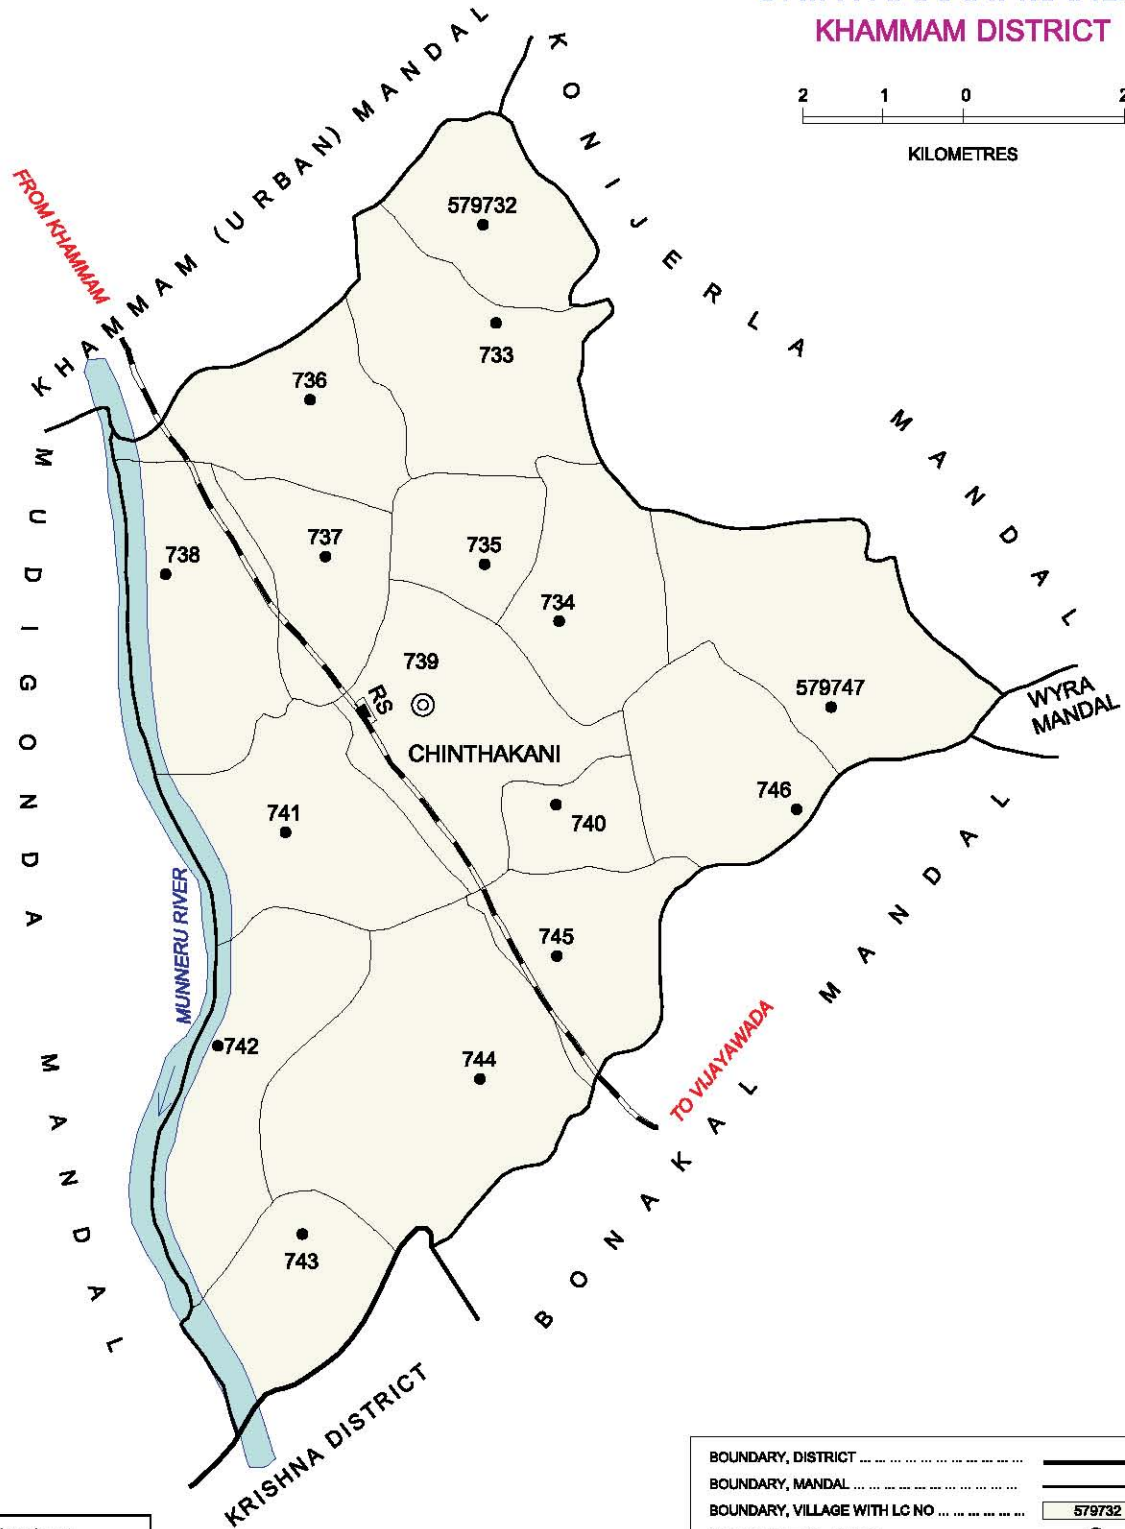

INDIA
ANDHRA PRADESH
CHINTHAKANI MANDAL
KHAMMAM DISTRICT

No. OF TOWNS : NIL
No. OF VILLAGES : 16
DISTANCE FROM Dist. H.Q.rts.
TO MANDAL H.Q.rts : 23 kms.

BOUNDARY, DISTRICT	
BOUNDARY, MANDAL	
BOUNDARY, VILLAGE WITH LC NO	
HEADQUARTERS, MANDAL	
RAILWAYLINE WITH STATION: BROAD GAUGE	
RIVER / STREAM / TANK