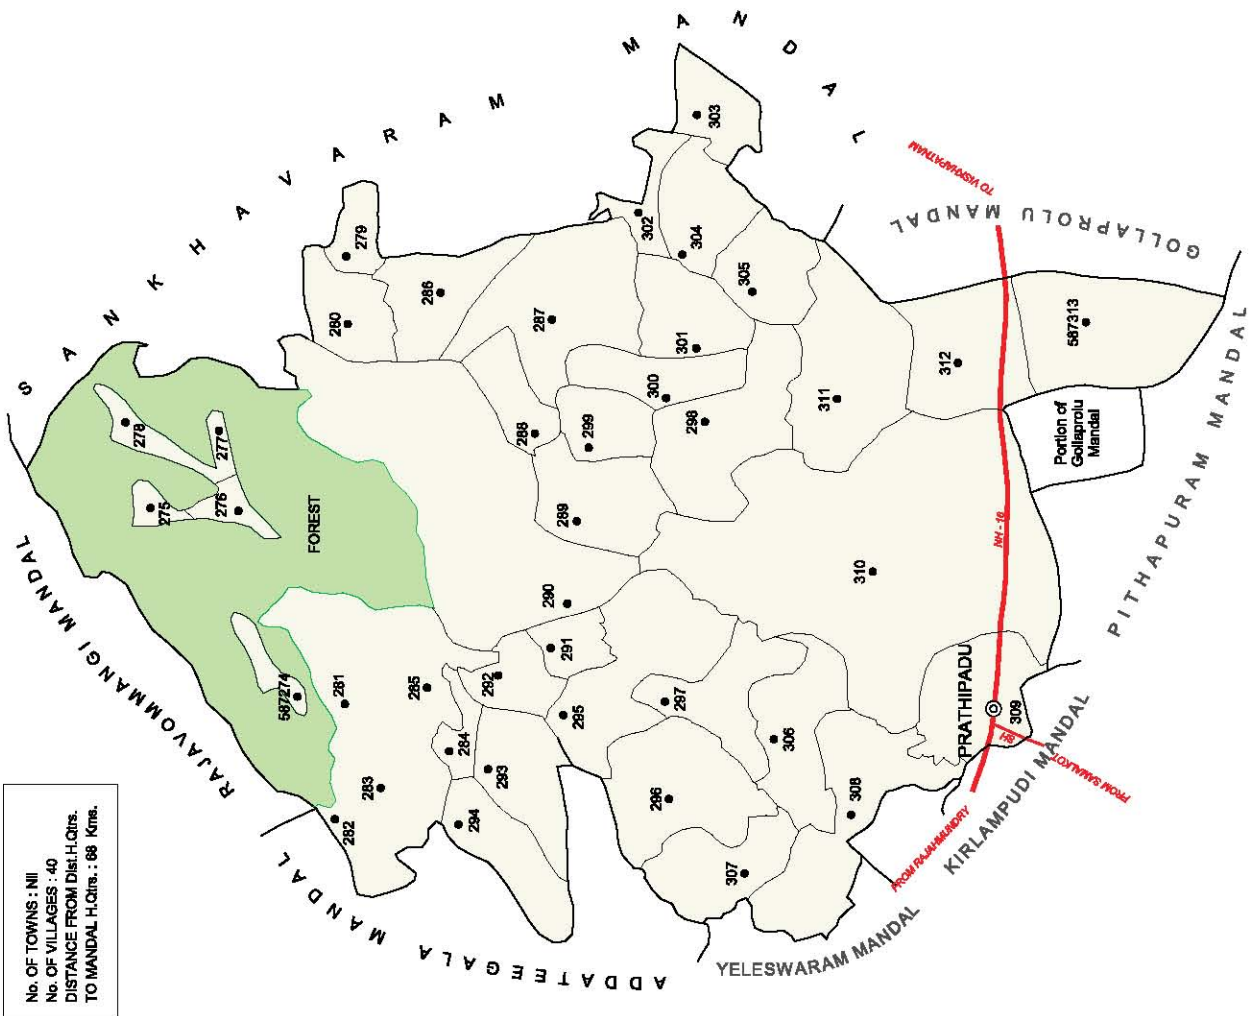

No. OF TOWNS : Nil
No. OF VILLAGES : 40
DISTANCE FROM DIST.H.Qtrs.
TO MANDAL H.Qtrs. : 68 Kms.