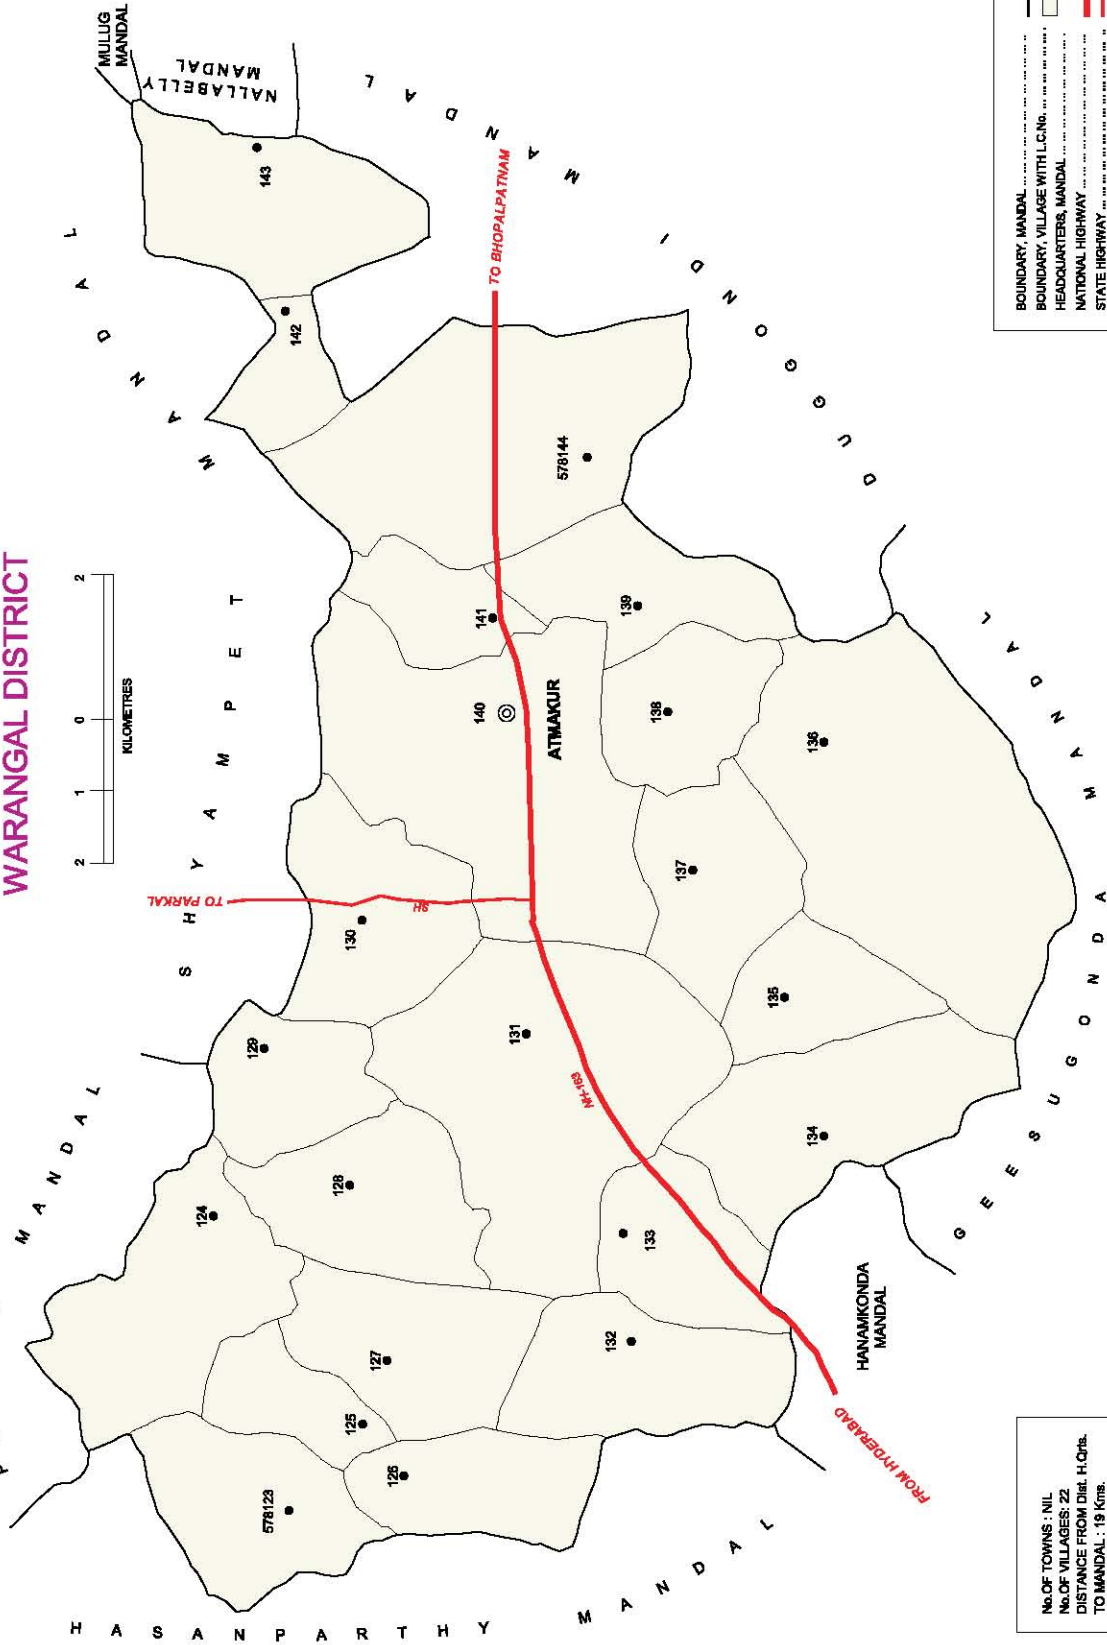

INDIA
ANDHRA PRADESH
ATMAKUR MANDAL
WARANGAL DISTRICT

BOUNDARY, MANDAL
BOUNDARY, VILLAGE WITH L.C.No.
HEADQUARTERS, MANDAL
NATIONAL HIGHWAY
STATE HIGHWAY

No. OF TOWNS : NIL
No. OF VILLAGES : 22
DISTANCE FROM Dist. H.Q.s.
TO MANDAL : 19 Kms.