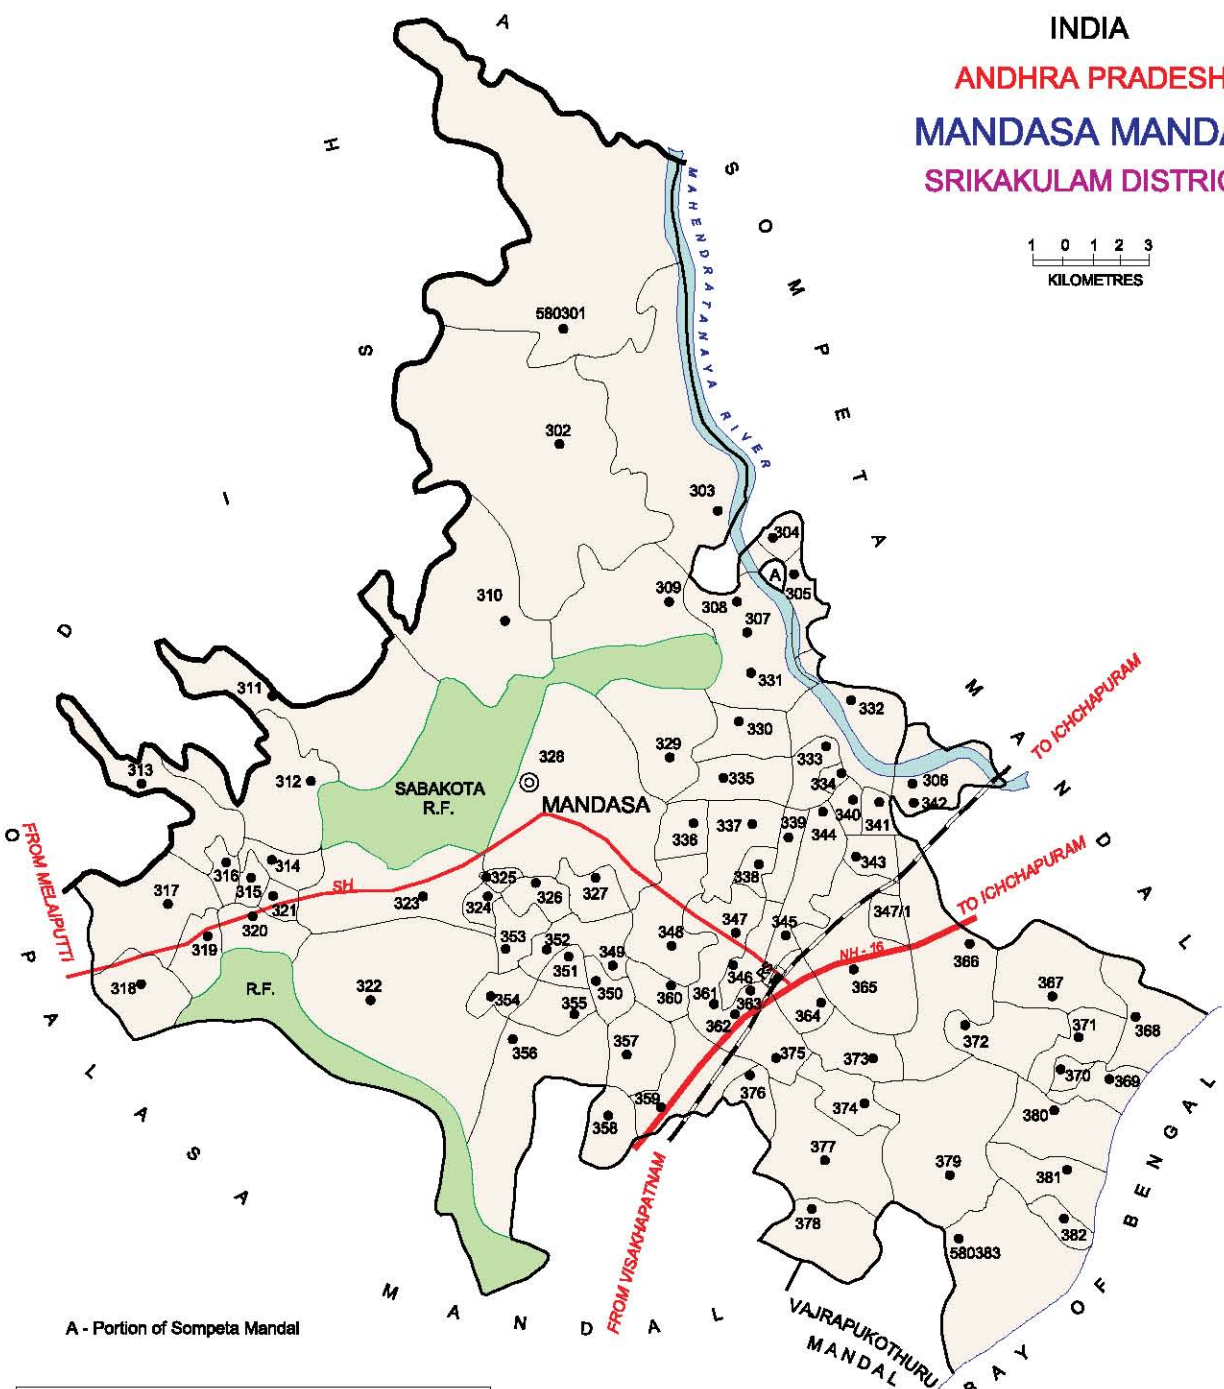

INDIA
ANDHRA PRADESH
MANDASA MANDAL
SRIKAKULAM DISTRICT

A - Portion of Sompeta Mandal

BOUNDARY, STATE.....	—————
BOUNDARY, MANDAL.....	—————
BOUNDARY, VILLAGE WITH L.C. No.....	580301
HEADQUARTERS, MANDAL.....	⊙
RAILWAY LINE WITH STATION, BROAD GAUGE..	RS
NATIONAL HIGHWAY.....	NH-16
STATE HIGHWAY.....	SH
RIVER / STRAEM / TANK.....	~~~~~
FOREST.....	R.F.

No. OF TOWNS : NIL
No. OF VILLAGES : 83
DISTANCE FROM Dist. H. Qtrs.
TO MANDAL : 98 Kms.