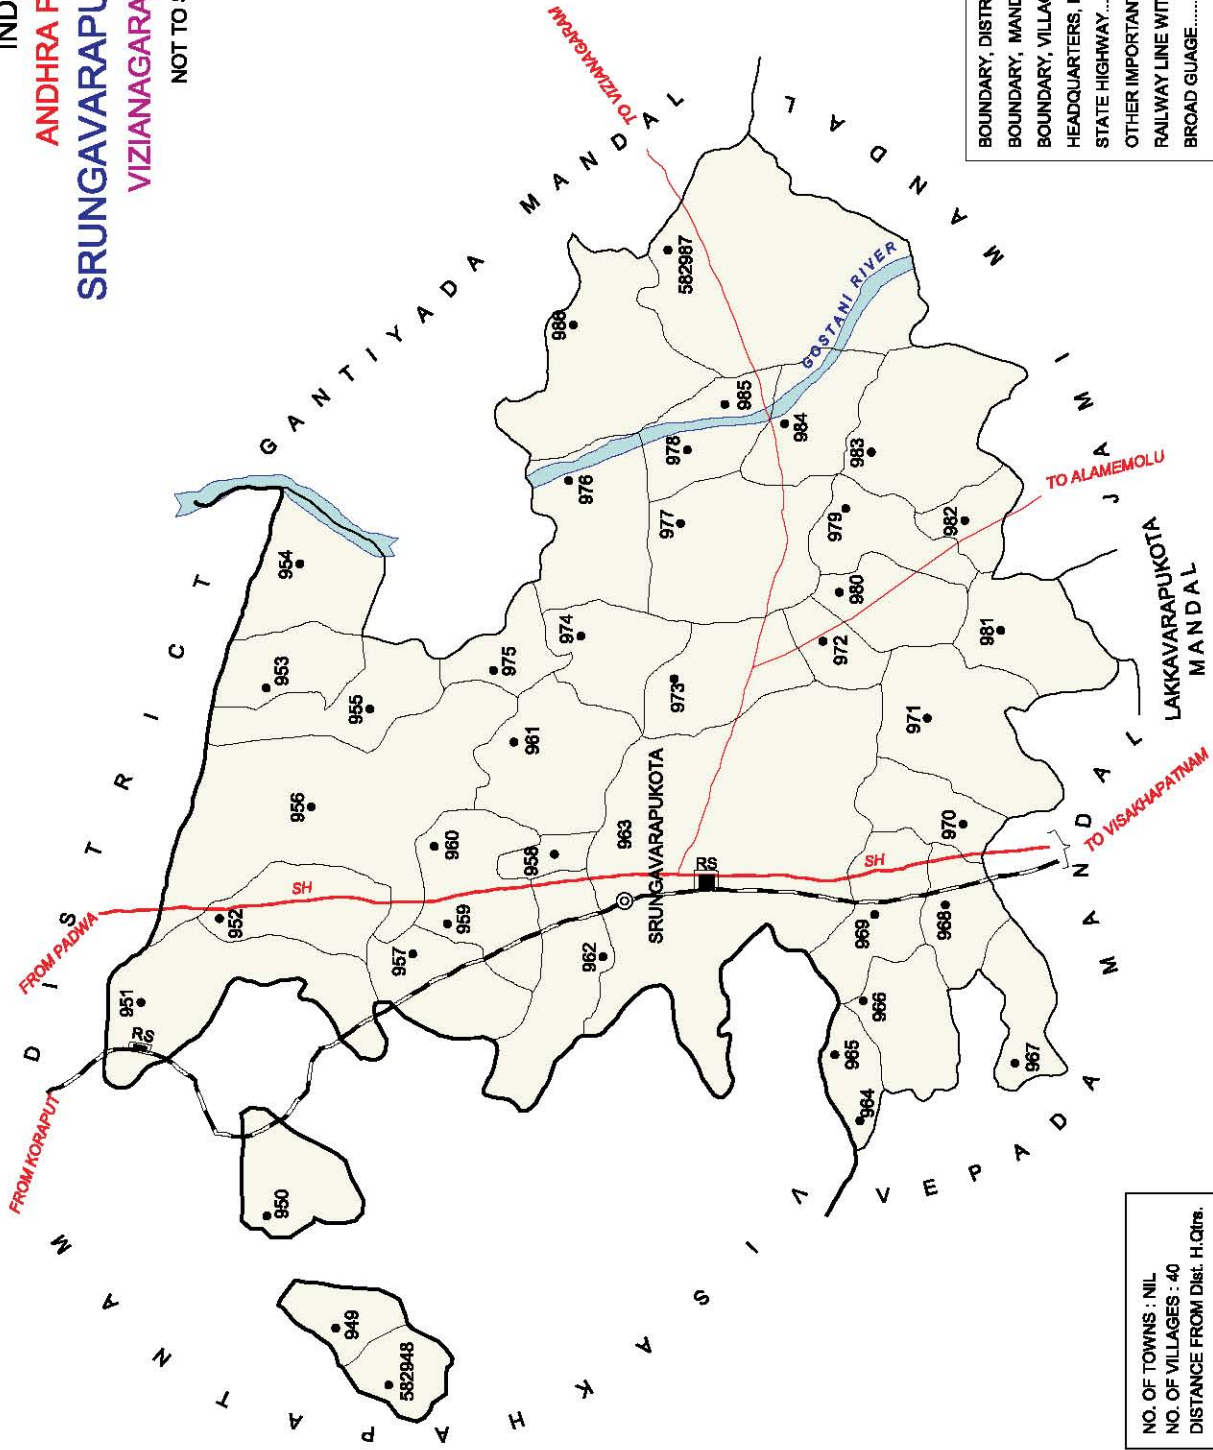

INDIA
ANDHRA PRADESH
SRUNGAVARAPUKOTA MANDAL
VIZIANAGARAM DISTRICT

NOT TO SCALE

BOUNDARY, DISTRICT.....	—
BOUNDARY, MANDAL.....	—
BOUNDARY, VILLAGE WITH L.C. No.....	582987
HEADQUARTERS, MANDAL.....	⊙
STATE HIGHWAY.....	SH
OTHER IMPORTANT ROADS.....	—
RAILWAY LINE WITH STATION.....	RS
BROAD GAUGE.....	—
RIVER/STREAM/TANK.....	—

NO. OF TOWNS : NIL
NO. OF VILLAGES : 40
DISTANCE FROM Dist. H. Qtrs.
TO MANDAL : 31 Kms.