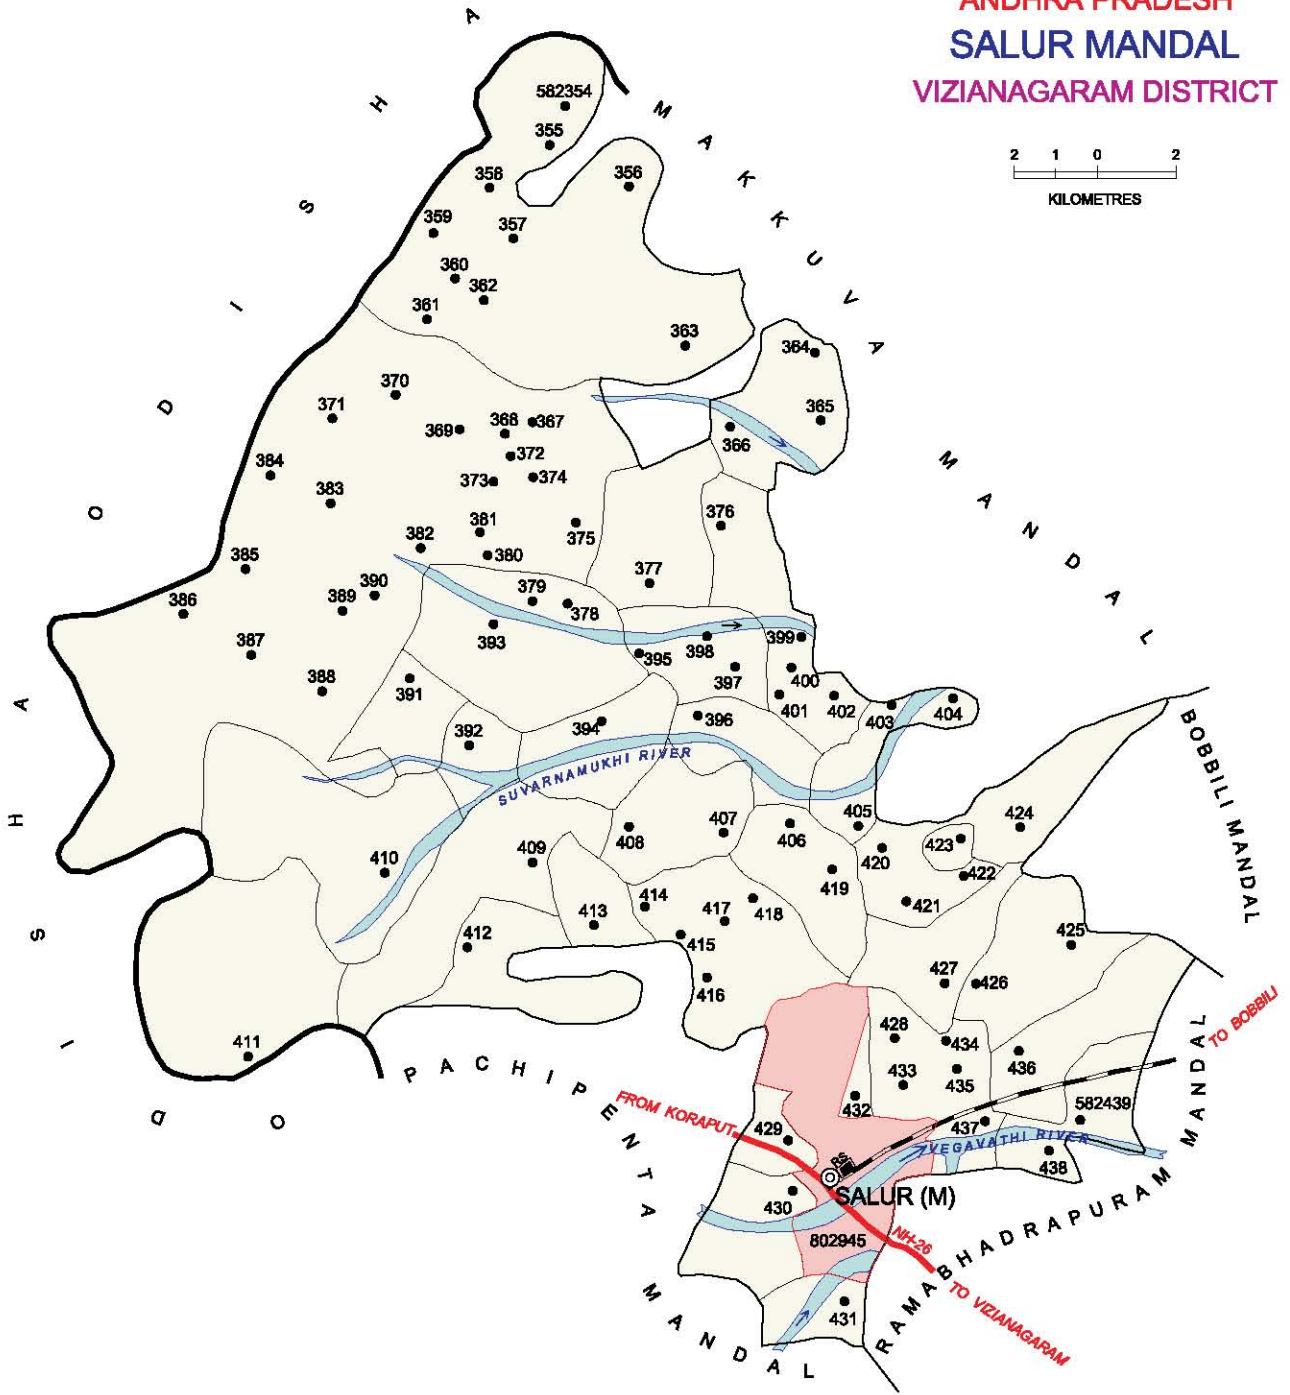

INDIA
ANDHRA PRADESH
SALUR MANDAL
VIZIANAGARAM DISTRICT

BOUNDARY, STATE.....	—————
BOUNDARY, MANDAL.....	—————
BOUNDARY, VILLAGE WITH L.C. No.....	582439
HEADQUARTER MANDAL.....	⊙
NATIONAL HIGHWAY.....	NH-26
RAILWAY LINE WITH STATION, BROAD GAUGE.....	RS
RIVER/STREAM/TANK.....	~~~~~
STATUTORY TOWN WITH L.C.NO.....	802945

NO. OF TOWNS : 1
NO. OF VILLAGES : 86
DISTANCE FROM Dist. H. Qtrs.
TO MANDAL : 53 Kms.