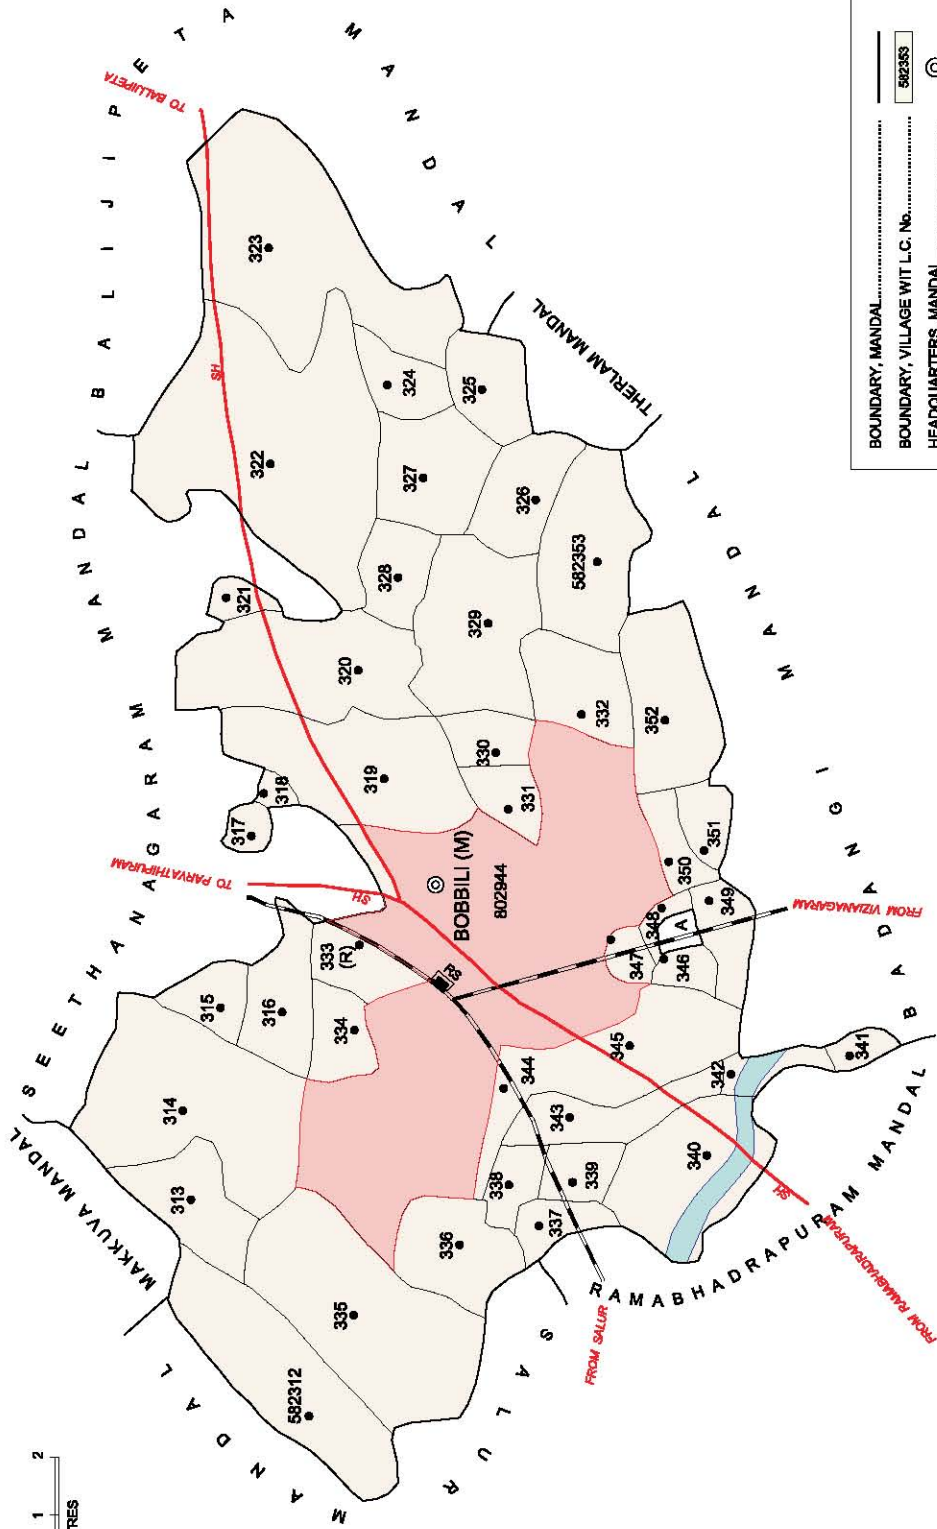

INDIA
ANDHRA PRADESH
BOBBILI MANDAL
VIZIANAGARAM DISTRICT

BOUNDARY, MANDAL.....	582385
BOUNDARY, VILLAGE WIT L.C. No.....	©
HEADQUARTERS, MANDAL.....	SH
STATE HIGHWAY.....	RS
RAILWAYLINE WITH STATION, BROAD GAUGE.....	
RIVER / STREAM / TANK.....	
STATUTORY TOWN WITH L.C. No.....	802944

NO. OF TOWNS : 1
NO. OF VILLAGES : 42
DISTANCE FROM DIR. H.Qs. TO MANDAL : 65 Kms.

A - Portion of Badangji Mandal