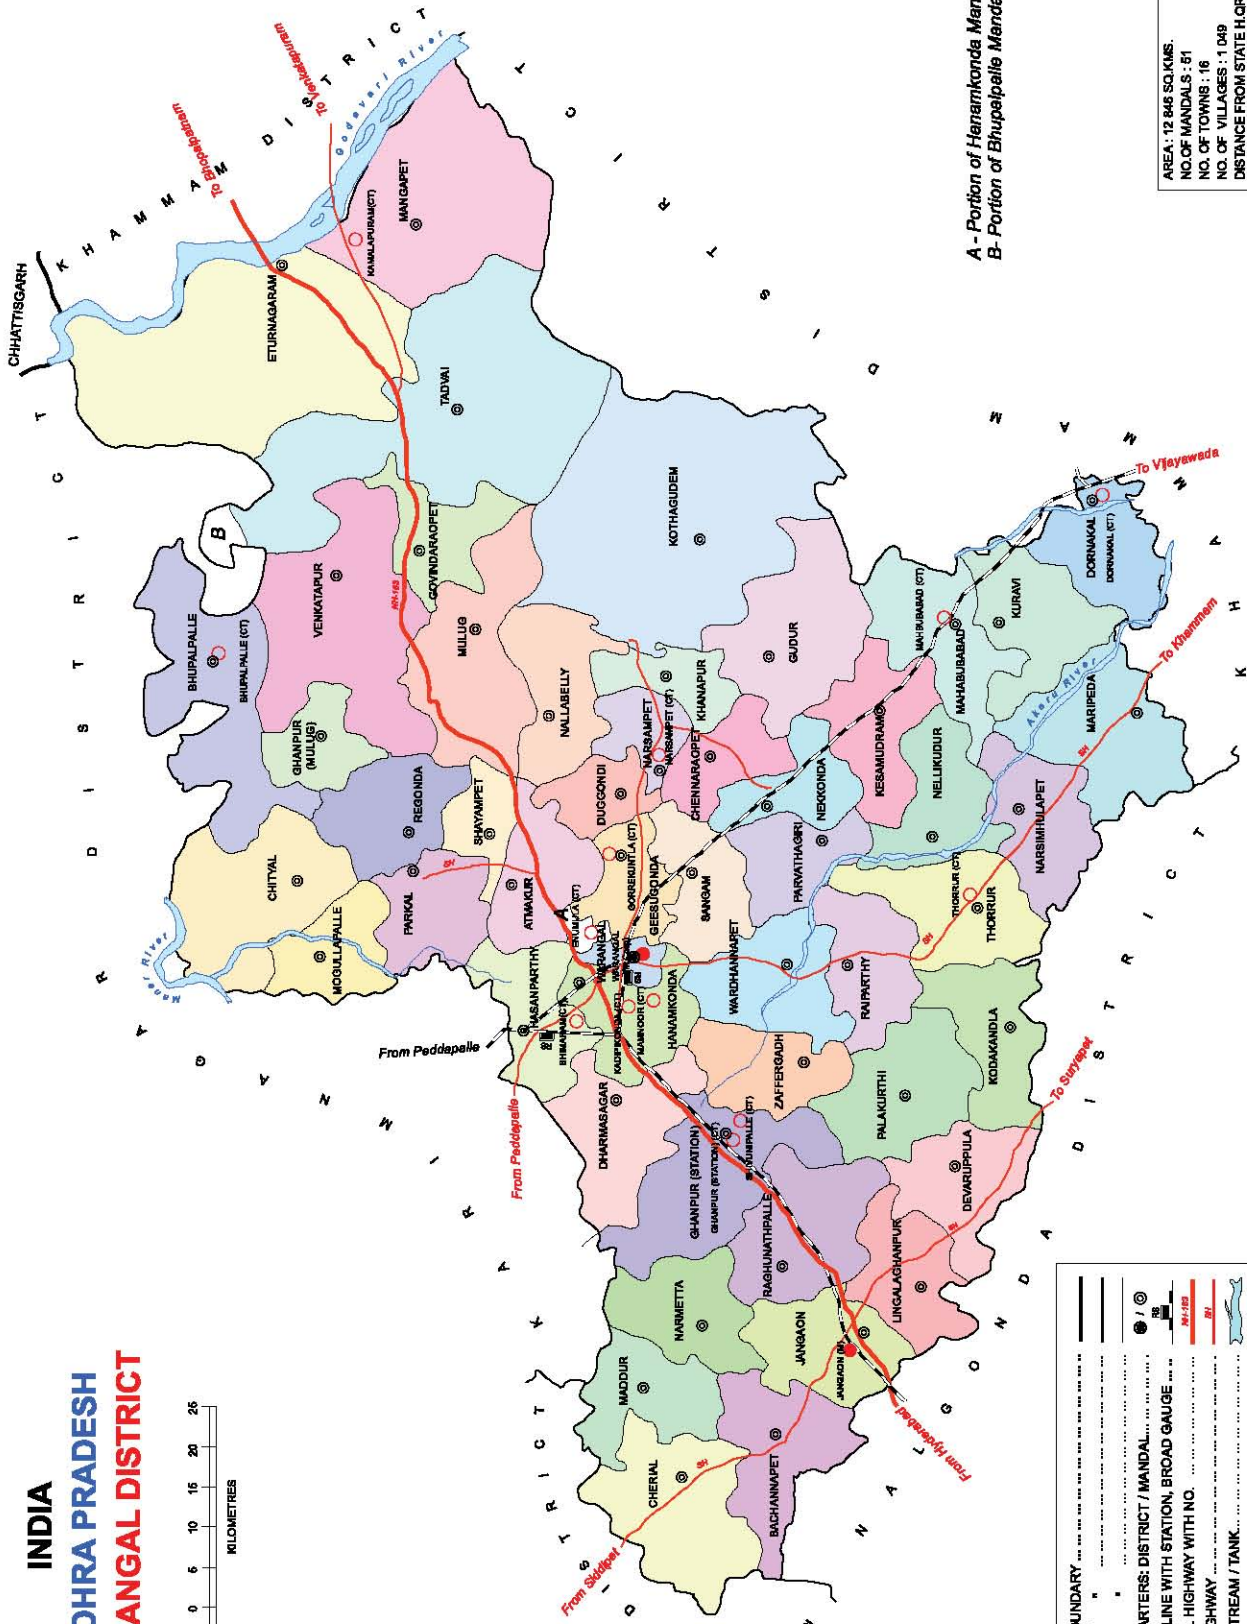

INDIA
ANDHRA PRADESH
WARANGAL DISTRICT

STATE BOUNDARY	.....
DISTRICT	.....
MANDAL	.....
HEADQUARTERS: DISTRICT / MANDAL	● / ○
RAILWAY LINE WITH STATION, BROAD GAUGE	—●—
NATIONAL HIGHWAY WITH NO.	—●—
STATE HIGHWAY	—●—
RIVER / STREAM / TANK	—●—
TOWNS / CENSUS TOWNS	● / ○

A - Portion of Hanamkonda Mandal
B - Portion of Bhupalpalle Mandal

AREA : 12 846 SQ. KMS.
NO. OF MANDALS : 61
NO. OF TOWNS : 16
NO. OF VILLAGES : 1 049
DISTANCE FROM STATE H.Q.RTS.
TO DISTRICT H.Q.RTS. : 141 KMS.