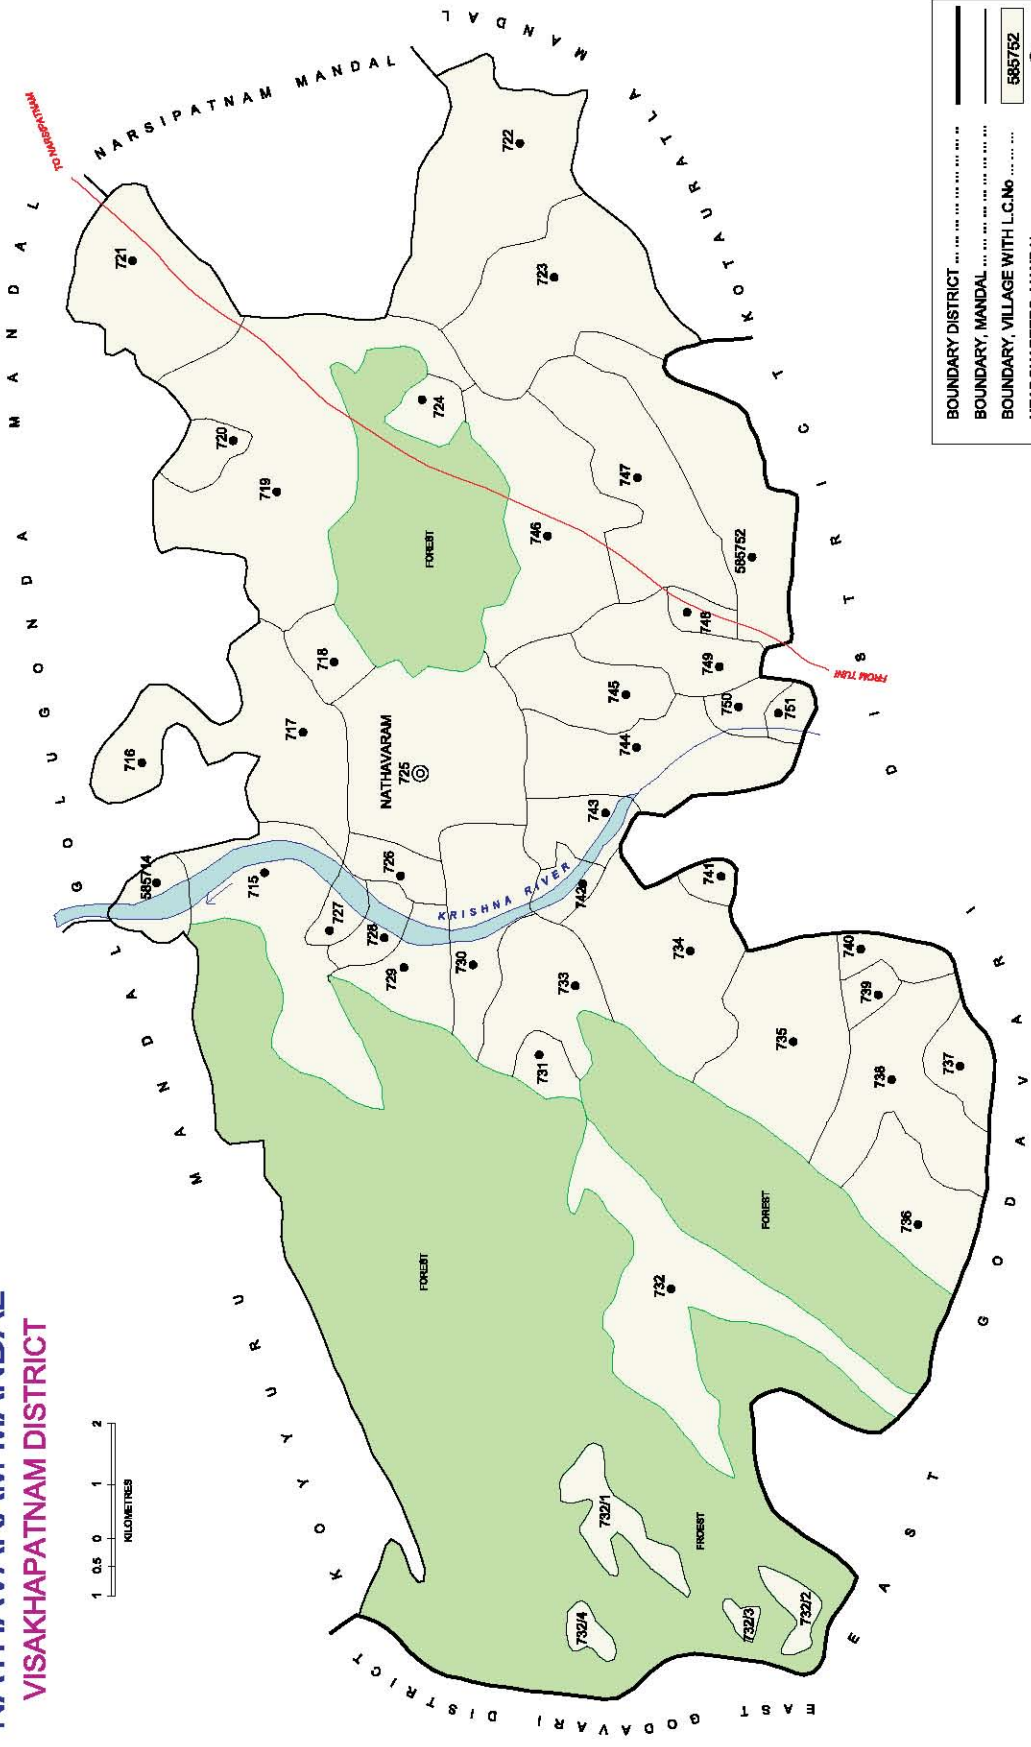

INDIA
ANDHRA PRADESH
NATHAVARAM MANDAL
VISAKHAPATNAM DISTRICT

BOUNDARY DISTRICT	.....
BOUNDARY, MANDAL	.....
BOUNDARY, VILLAGE WITH L.C.No	.....
HEADQUARTERS, MANDAL	.....
OTHER IMPORTANT ROADS	.....
RIVER/STREAM/TANK	.....
FOREST	.....

No. OF TOWNS : NIL
No. OF VILLAGES : 39
DISTANCE FROM Dist. H.Qtrs.
TO MANDAL H.Qtrs : 105 Kms.