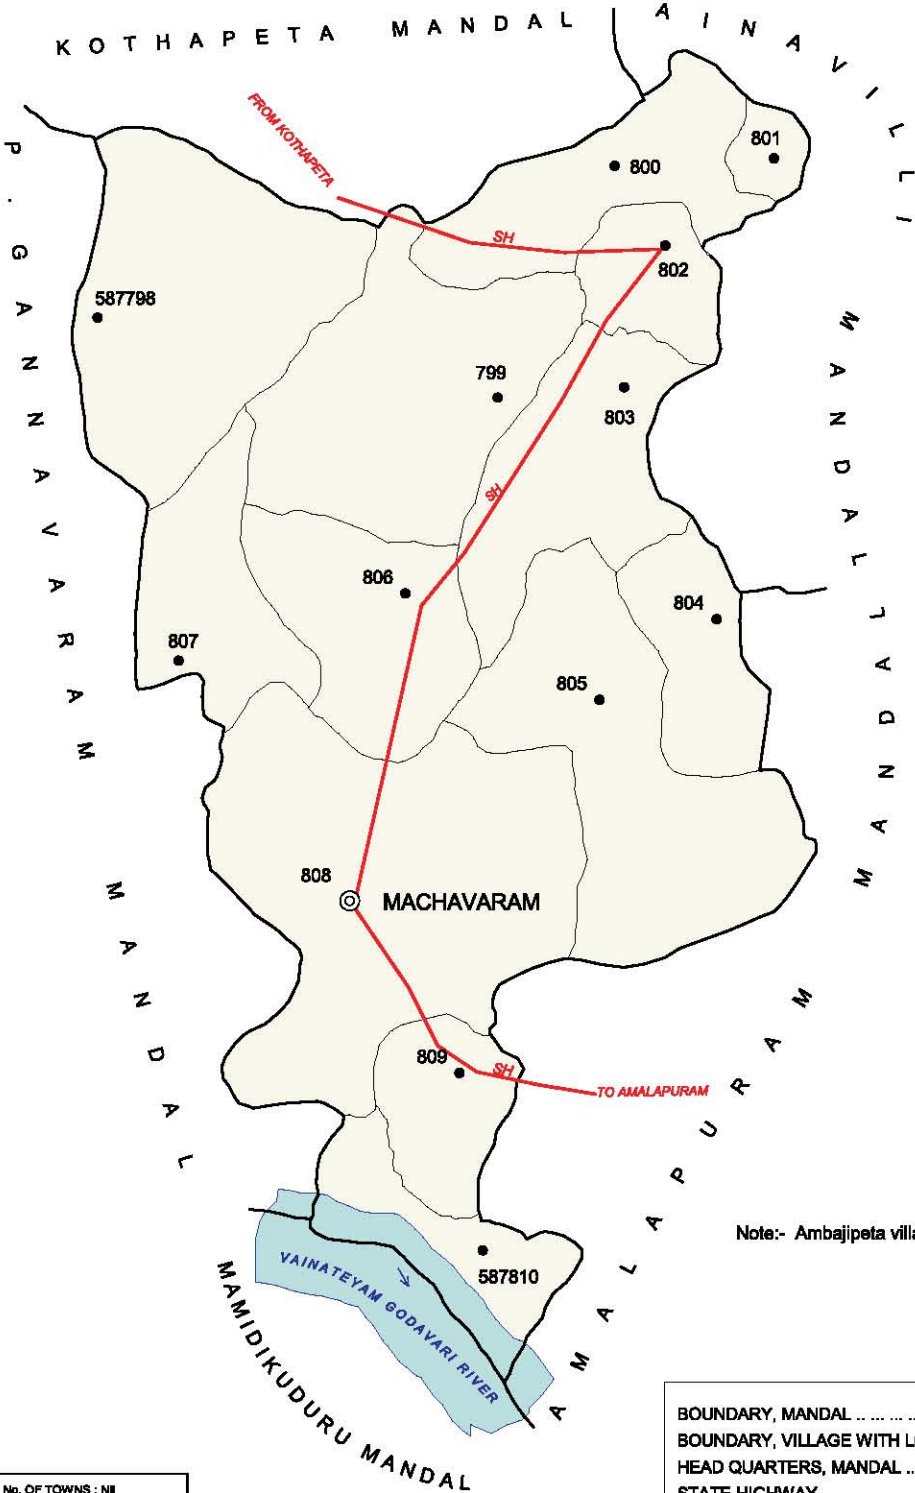

INDIA
ANDHRA PRADESH
AMBAJIPETA MANDAL
EAST GODAVARI DISTRICT

Note:- Ambajipeta village is hamlet of Machavaram village (808)

No. OF TOWNS : Nil
No. OF VILLAGES : 13
DISTANCE FROM Dis.L.H. Qtrs.
TO MANDAL H.Qtrs.: 90 Kms.

BOUNDARY, MANDAL	
BOUNDARY, VILLAGE WITH LCNo	
HEAD QUARTERS, MANDAL	
STATE HIGHWAY	
RIVER / STREAM / TANK