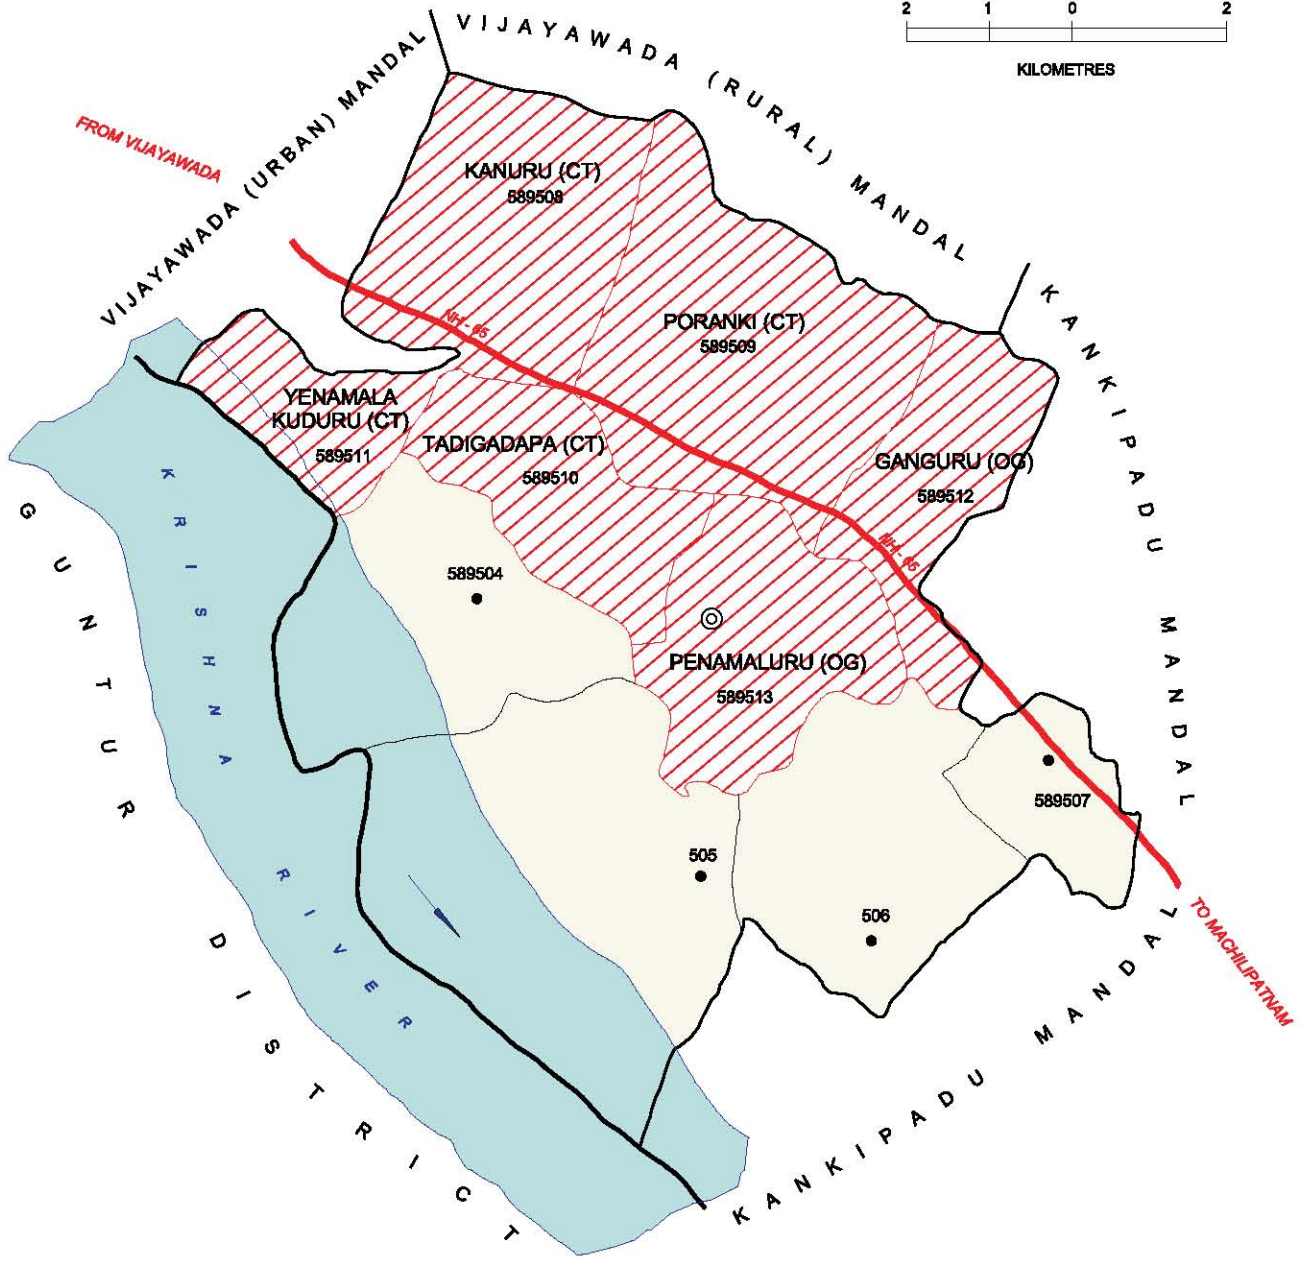

INDIA
ANDHRA PRADESH
PENAMALURU MANDAL
KRISHNA DISTRICT

1. **Note :**
1. Poranki (509) village is fully included in Poranki (CT)
  2. Tadigadapa (510) village is fully included in Tadigadapa (CT)
  3. Yenamala kuduru (OG) (511) village is fully included in Yenamala kuduru (CT)
  4. Ganguru (512) and Penamaluru (513) villages are fully OGe to Vijayawada M.Corp.

No. OF TOWNS : 4
No. OF OGs : 2
No. OF VILLAGES : 4
DISTANCE FROM Dist. H. Qrts.
TO MANDAL : 60 Kms.

BOUNDARY, DISTRICT	—————
BOUNDARY, MANDAL	—————
BOUNDARY, VILLAGE WITH L.C.No ...	589507
HEADQUARTERS, MANDAL	⊙
NATIONAL HIGHWAY	NH - 65
RIVER / STREAM / TANK	
CENSUS TOWN/OG WITH L.C.No ...	589508