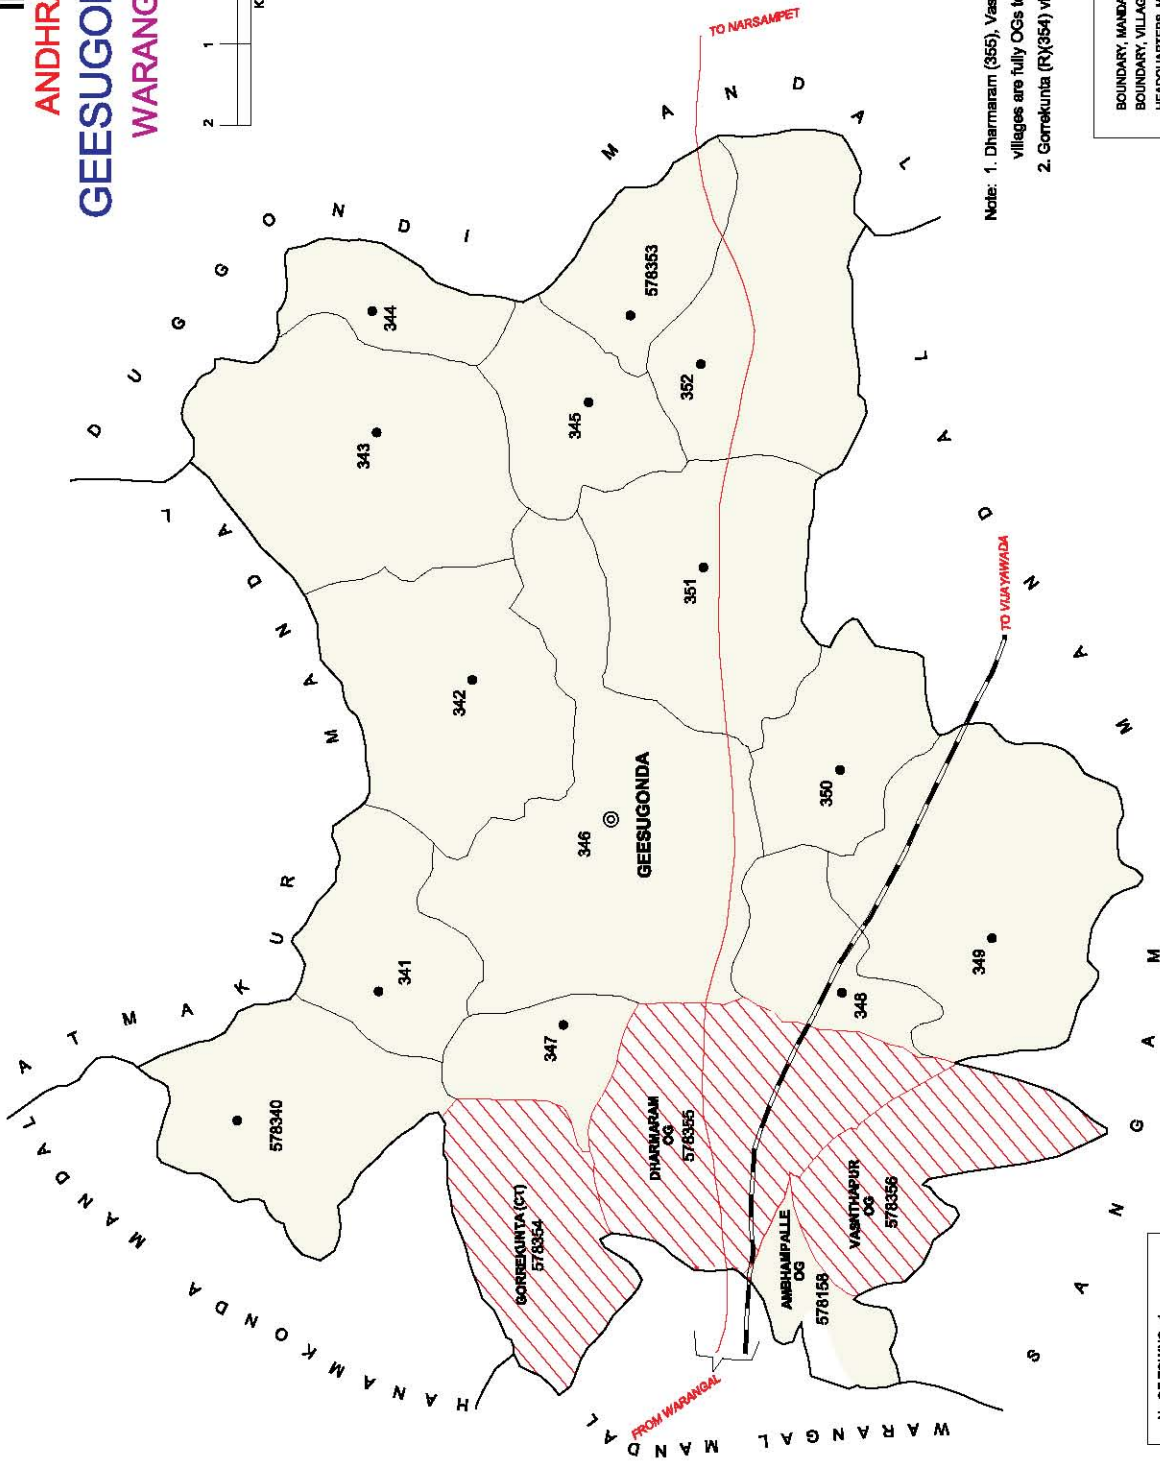

INDIA
ANDHRA PRADESH
GEESUGONDA MANDAL
WARANGAL DISTRICT

Note: 1. Dharmaram (355), Vasanthapur(356) and Stambampalle (158) villages are fully O.Gs to Warangal (M.Corp.).
2. Gorekurta (R)(354) village is fully included in Gorekurta (CT).

No. OF TOWNS : 1
No. OF O.Gs : 3
No. OF VILLAGES : 14
DISTANCE FROM Dist. H. Qtrs.
TO MANDAL : 6 Kms.