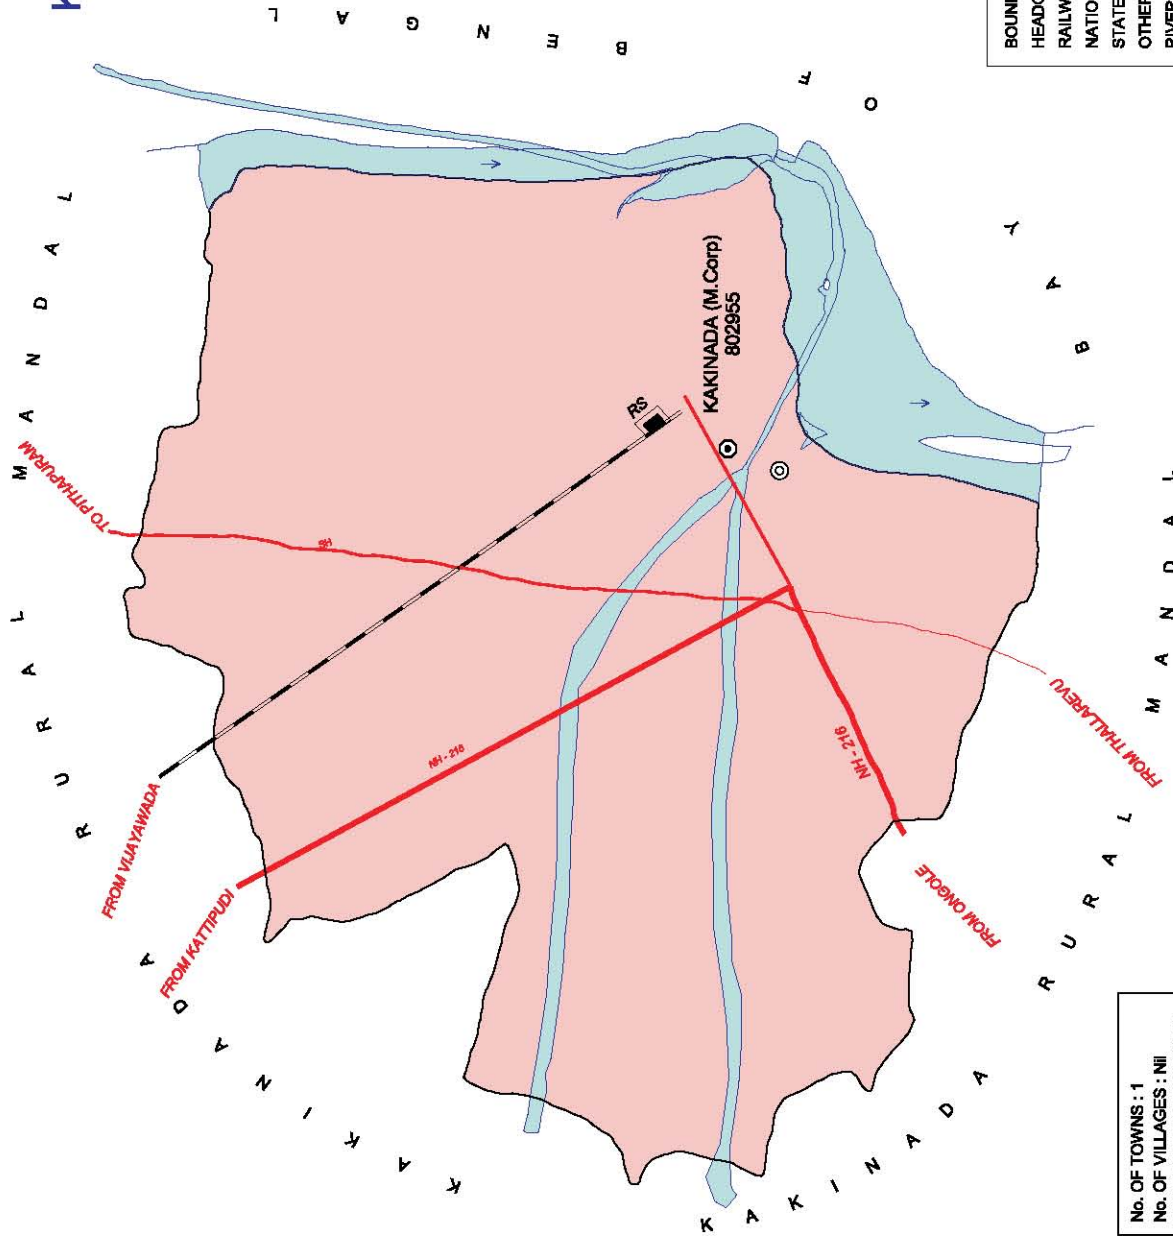

INDIA
ANDHRA PRADESH
KAKINADA URBAN MANDAL
EAST GODAVARI DISTRICT

	BOUNDARY, MANDAL
	HEADQUARTERS, DISTRICT/MANDAL
	RAILWAY LINE WITH STATION, BROAD GAUGE
	NATIONAL HIGHWAY
	STATE HIGHWAY
	OTHER IMPORTANT ROADS
	RIVER / STREAM / TANK
	STATUTORY TOWN WITH L.C.No.

No. OF TOWNS : 1
No. OF VILLAGES : Nil
DISTANCE FROM Dist.H.Qtrs.
TO MANDAL H.Qtrs. : 0 Kms.