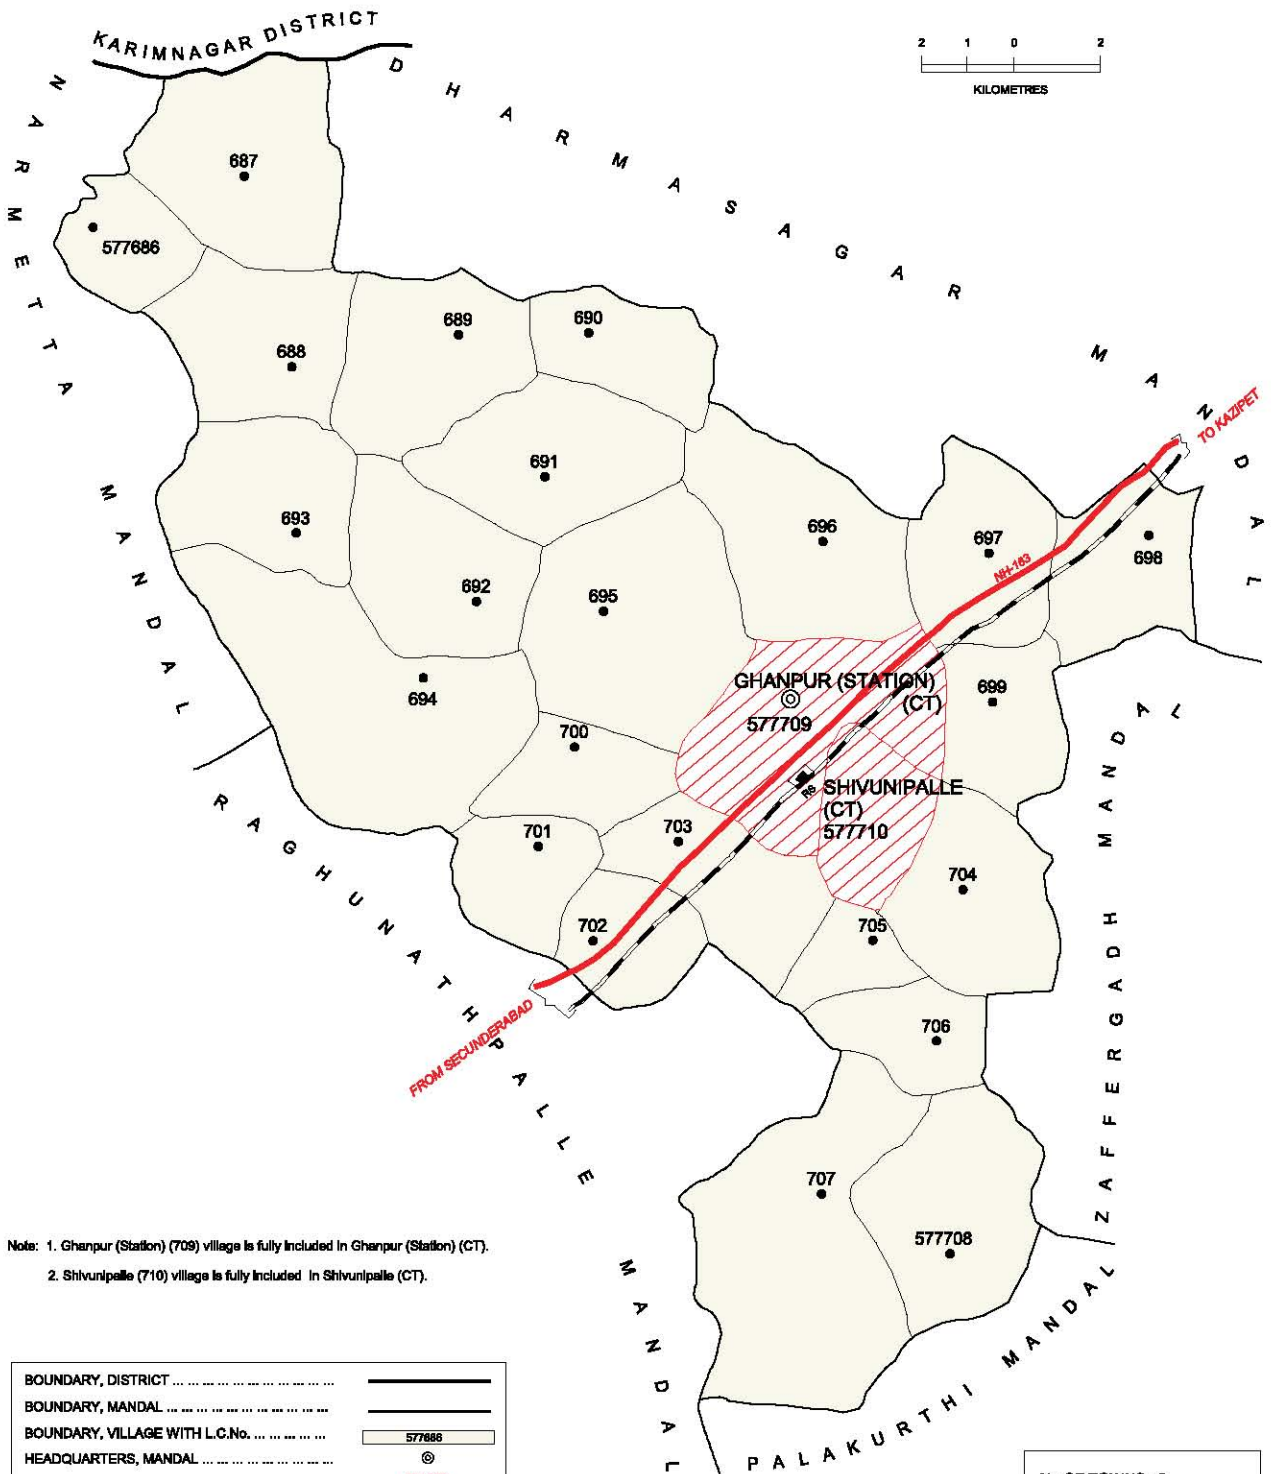

INDIA
ANDHRA PRADESH
GHANPUR (STATION) MANDAL
WARANGAL DISTRICT

Note: 1. Ghanpur (Station) (709) village is fully included in Ghanpur (Station) (CT).
2. Shivunipalle (710) village is fully included in Shivunipalle (CT).

BOUNDARY, DISTRICT	—————
BOUNDARY, MANDAL	—————
BOUNDARY, VILLAGE WITH L.C.No.	577686
HEADQUARTERS, MANDAL	⊙
NATIONAL HIGHWAY	NH-183
RAILWAYLINE WITH STATION: BROAD GAUGE ...	RS
CENSUS TOWN/OG WITH L.C.No.	577710

No. OF TOWNS : 2
No. OF VILLAGES : 23
DISTANCE FROM Dist. H.Qrts.
TO MANDAL : 34 Kms.