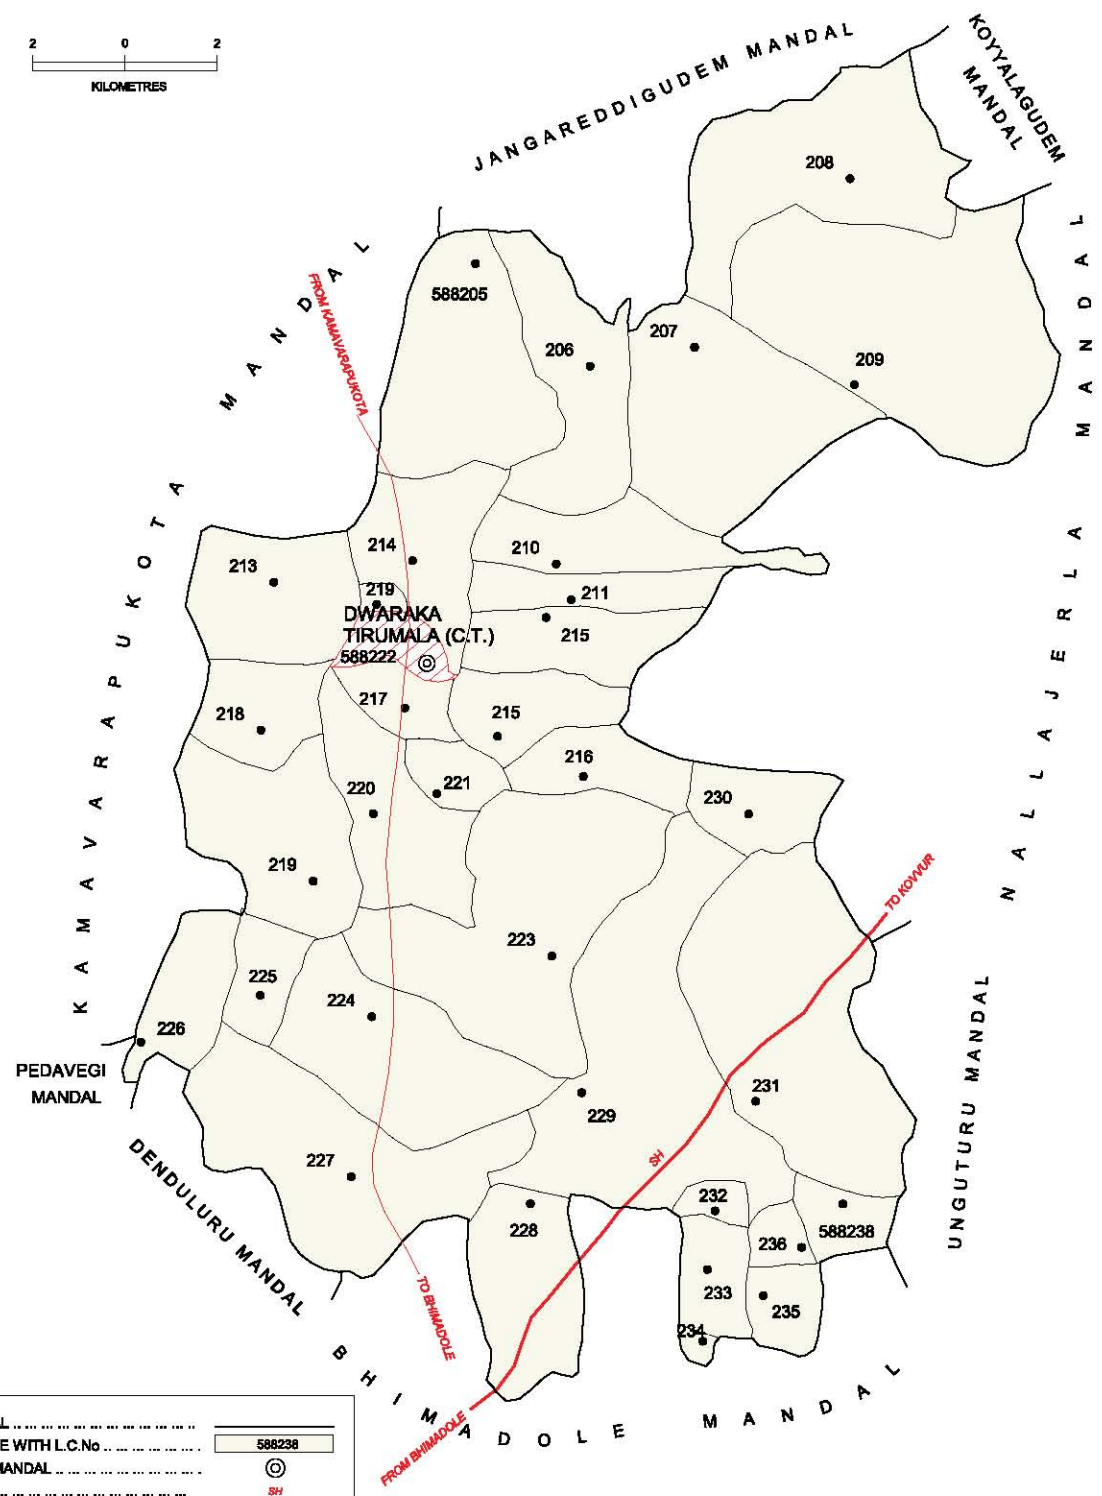

INDIA
ANDHRA PRADESH
DWARAKA TIRUMALA MANDAL
WEST GODAVARI DISTRICT

NO. OF TOWNS : 1
NO. OF VILLAGES : 34
DISTANCE FROM Dist. H.Qrts.
TO MANDAL : 45 Kms.

BOUNDARY, MANDAL	
BOUNDARY, VILLAGE WITH L.C.No	
HEAD QUARTERS, MANDAL	
STATE HIGHWAY	
OTHER IMPORTANT ROADS	
CENSUS TOWN/ OG WITH L.C No.	

Note: Dwaraka Tirumala (222) village is fully included in Dwaraka Tirumala(C.T.)