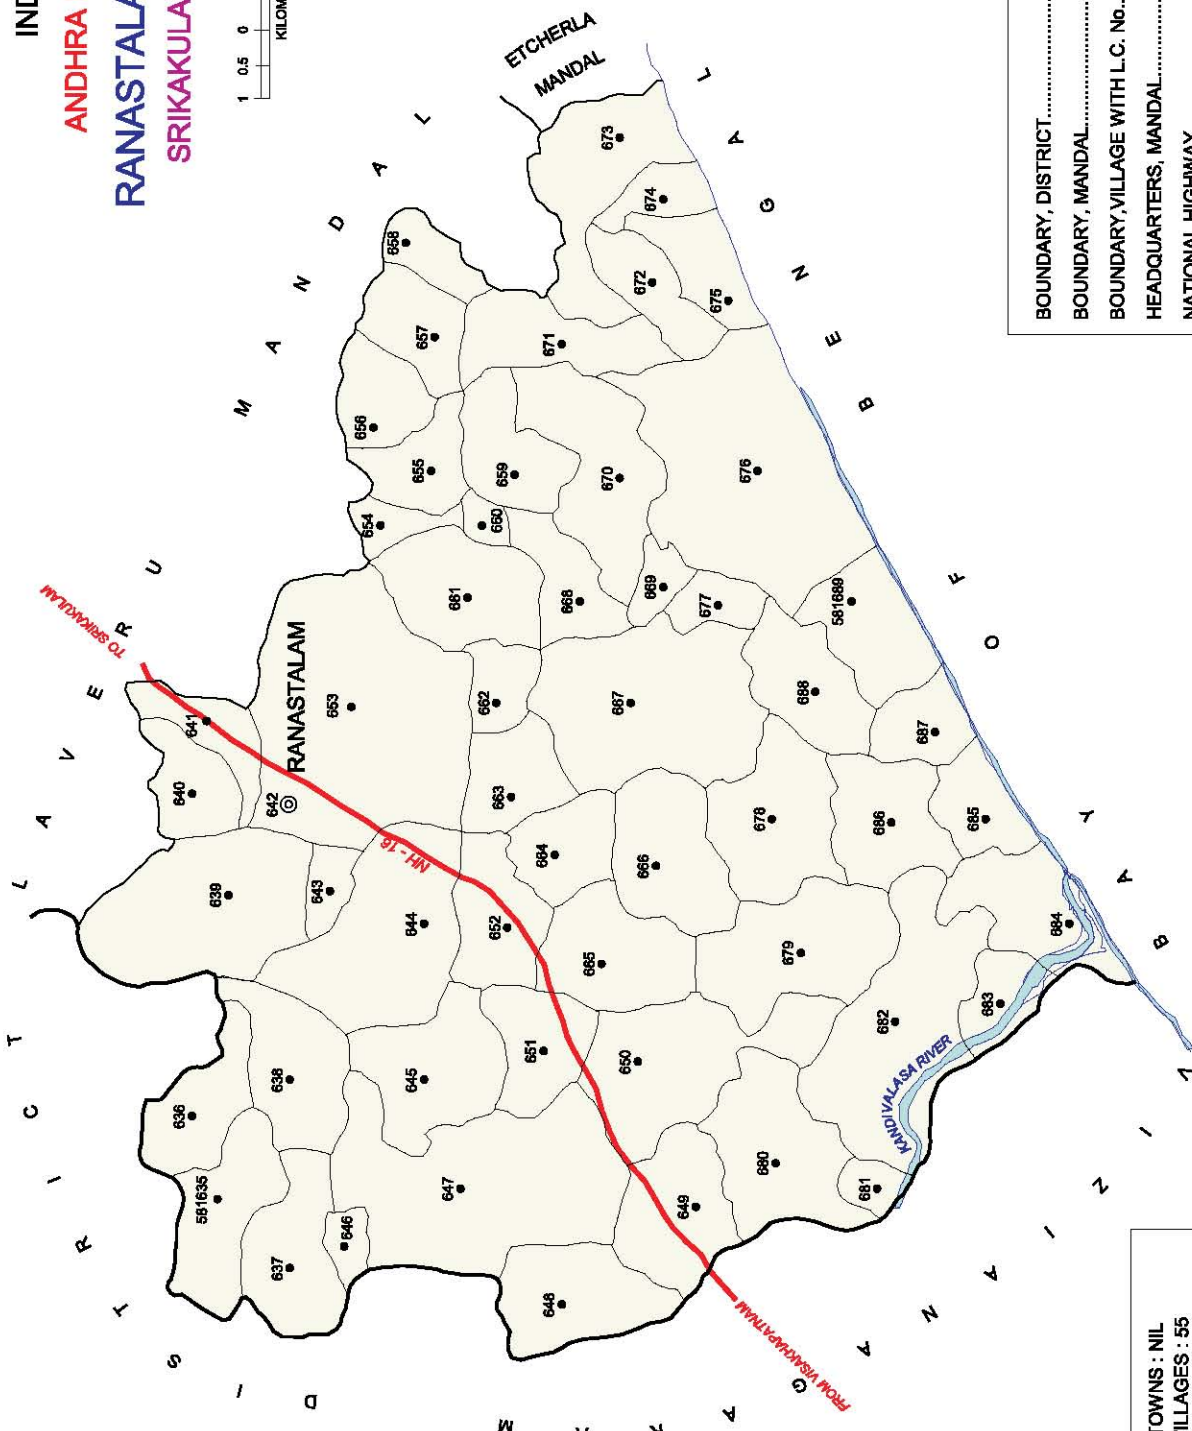

INDIA

ANDHRA PRADESH

RANASTALAM MANDAL
SRIKAKULAM DISTRICT

BOUNDARY, DISTRICT.....	—————
BOUNDARY, MANDAL.....	—————
BOUNDARY, VILLAGE WITH L.C. No..	581689
HEADQUARTERS, MANDAL.....	⊙
NATIONAL HIGHWAY.....	NH - 16
RIVER/STREAM/TANK.....	

No. OF TOWNS : NIL
No. OF VILLAGES : 55
DISTANCE FROM Dist.H.Qtrs.
TO MANDAL : 28 Kms.