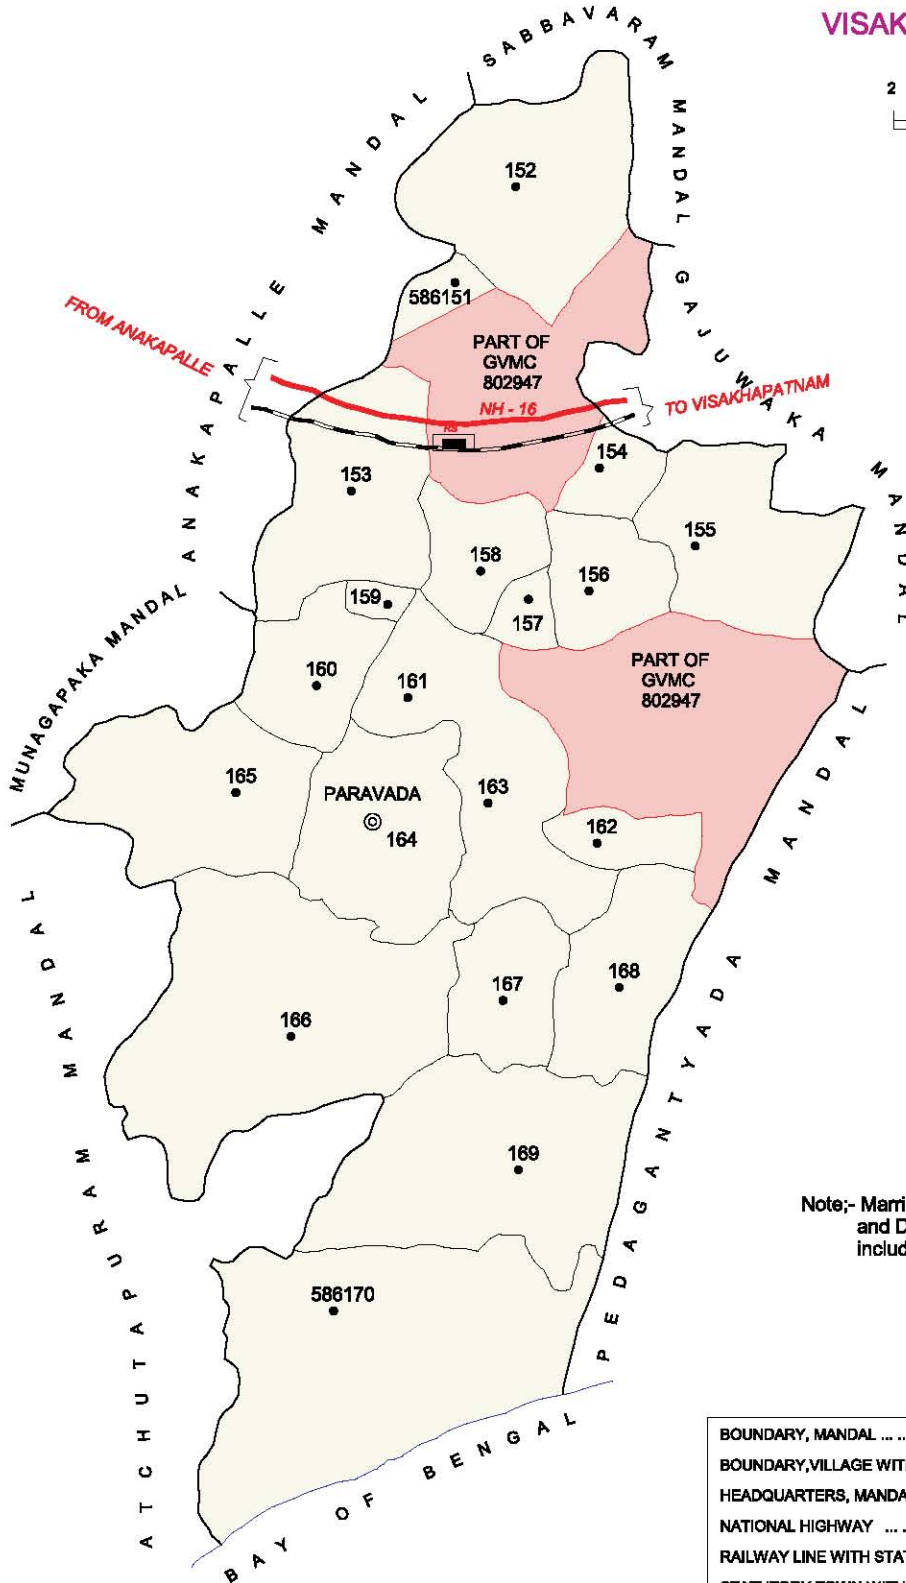

No. OF TOWNS : NIL
No. OF VILLAGES : 20
DISTANCE FROM Dist. H.Qtrs.
TO MANDAL H.Qtrs.: 40 Kms.

INDIA
ANDHRA PRADESH
PARAVADA MANDAL
VISAKHAPATNAM DISTRICT

Note:- Marripalem, Mantripalem, Lankelapalem and Dasapatrunipalem Villages are fully included in GVMC.

BOUNDARY, MANDAL	.....
BOUNDARY, VILLAGE WITH L.C No	.....
HEADQUARTERS, MANDAL	.....
NATIONAL HIGHWAY	.....
RAILWAY LINE WITH STATION, BROAD GAUGE	.....
STATUTORY TOWN WITH L.C.No	.....