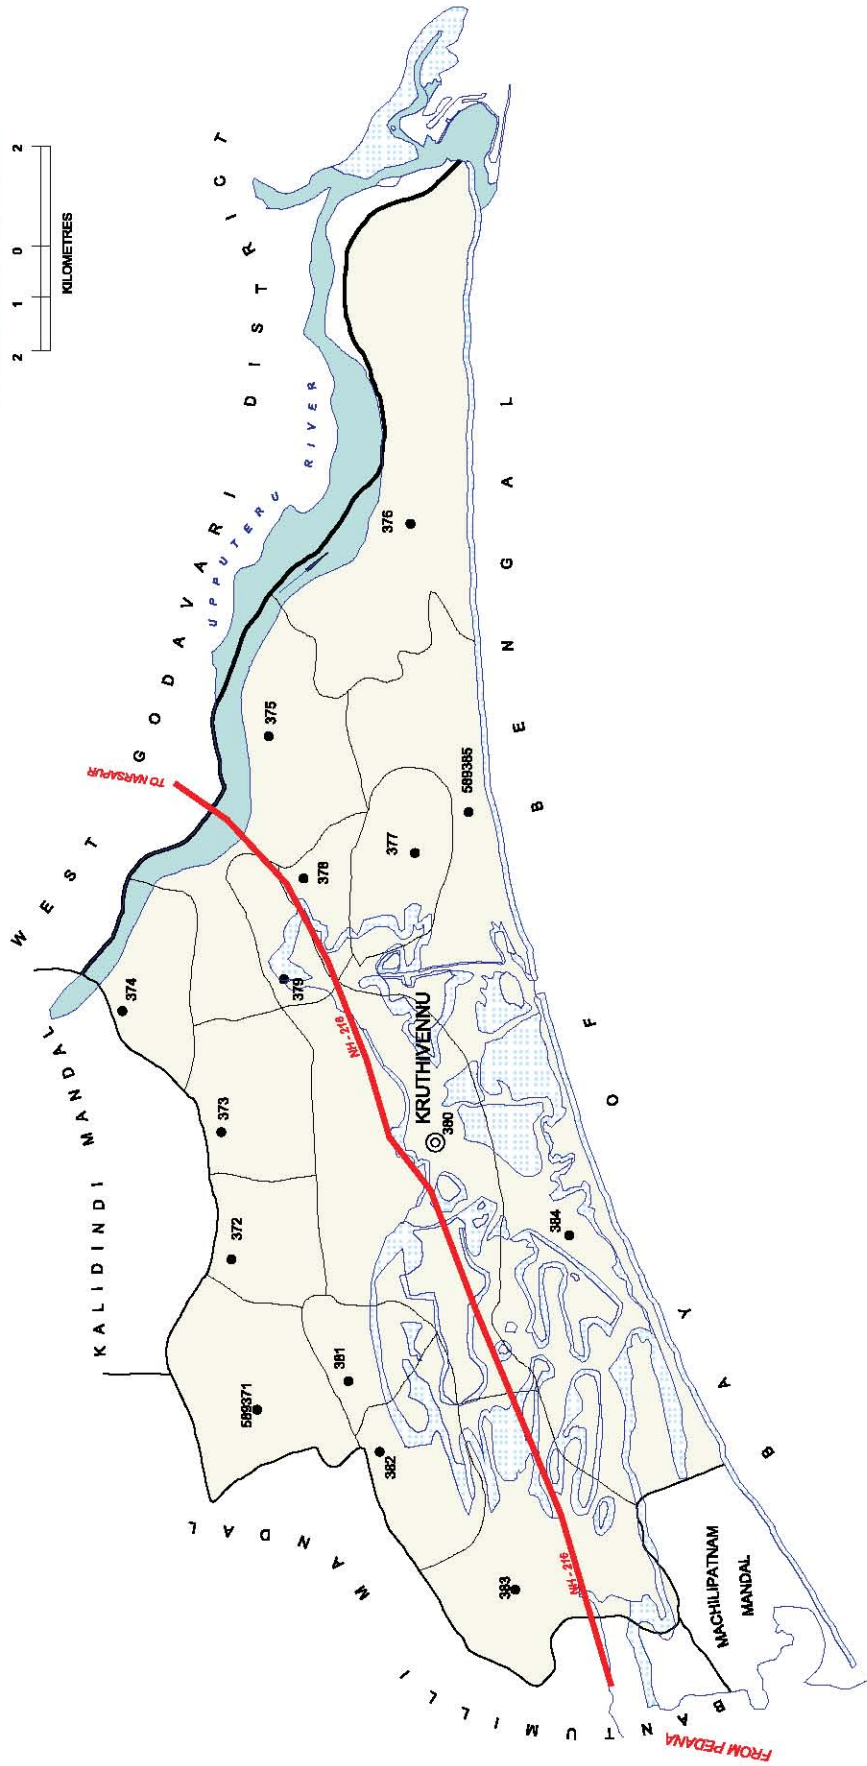

INDIA
ANDHRA PRADESH
KRUTHIVENNU MANDAL
KRISHNA DISTRICT

BOUNDARY, DISTRICT	.....
BOUNDARY, MANDAL	.....
BOUNDARY, VILLAGE WITH L.C.No	.....
HEADQUARTERS, MANDAL	◎
NATIONAL HIGHWAY	.....
RIVER / STREAM / TANK	.....

No. OF TOWNS : NIL
No. OF VILLAGES : 16
DISTANCE FROM DIR. H. Qrs.
TO MANDAL : 45 Kms.