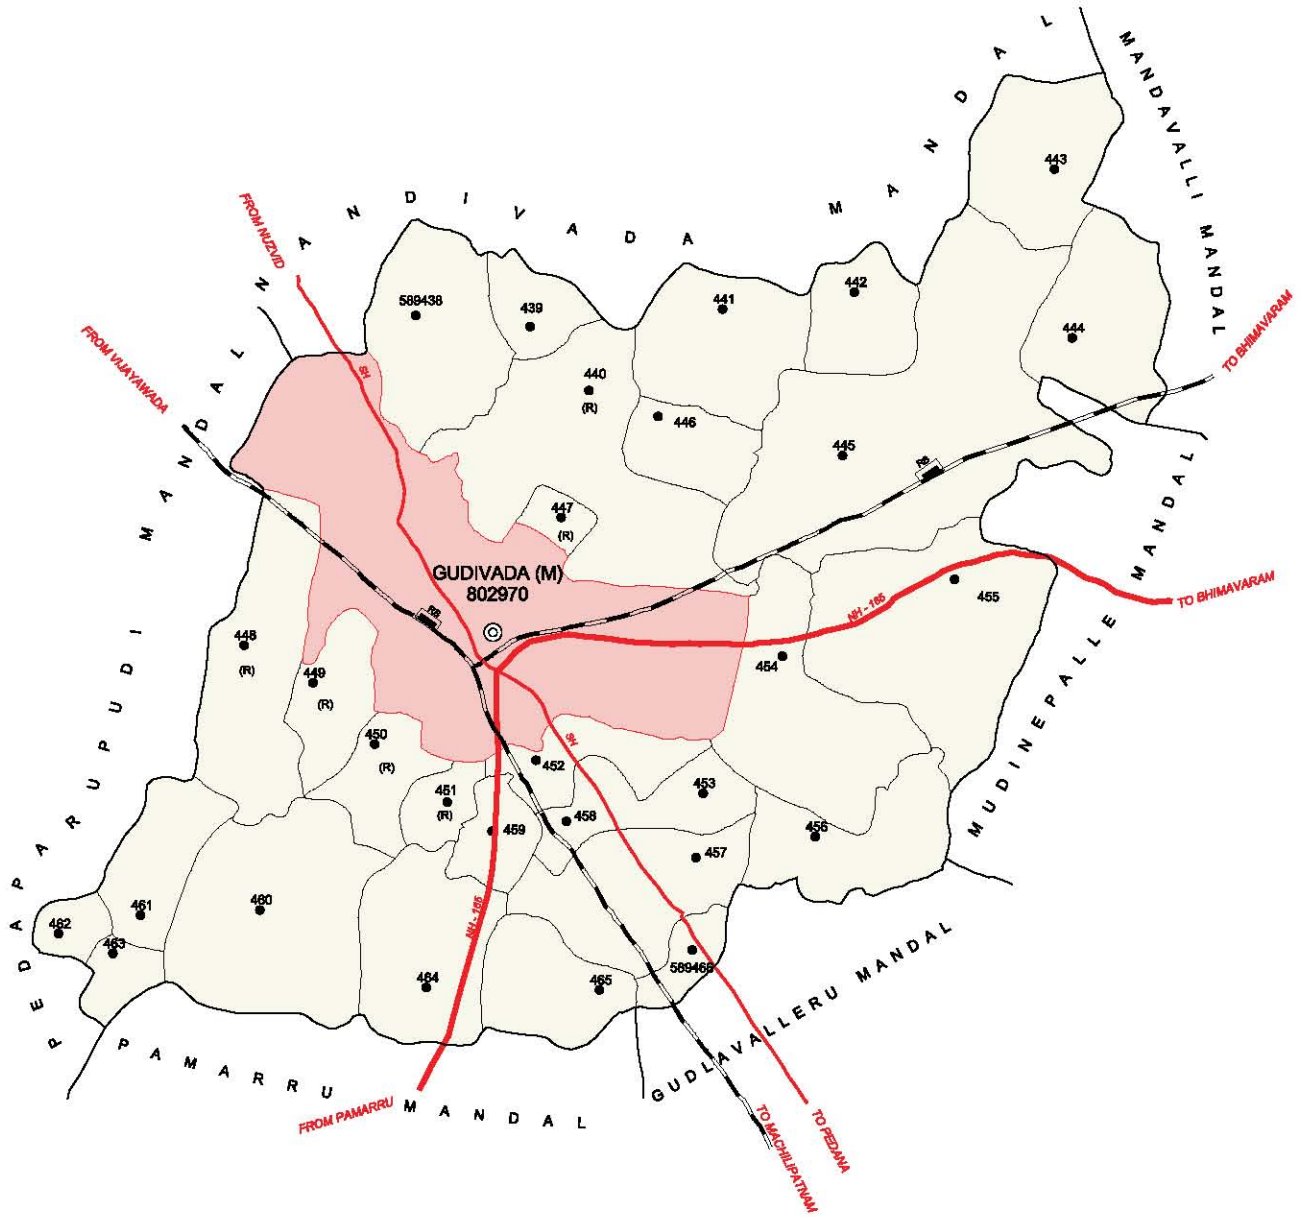

INDIA  
 ANDHRA PRADESH  
**GUDIVADA MANDAL**  
 KRISHNA DISTRICT

No. OF TOWNS : 1  
 No. OF VILLAGES : 29  
 DISTANCE FROM Dist. H. Qrts.  
 TO MANDAL : 12 Kms.

BOUNDARY, MANDAL .....	
BOUNDARY, VILLAGE WITH L C No.....	
HEADQUARTERS, MANDAL .....	
NATIONAL HIGHWAY .....	
STATE HIGHWAY .....	
RAILWAY LINE WITH STATION, BROAD GAUGE ...	
STATUTORY TOWN WITH L.C.No .....	