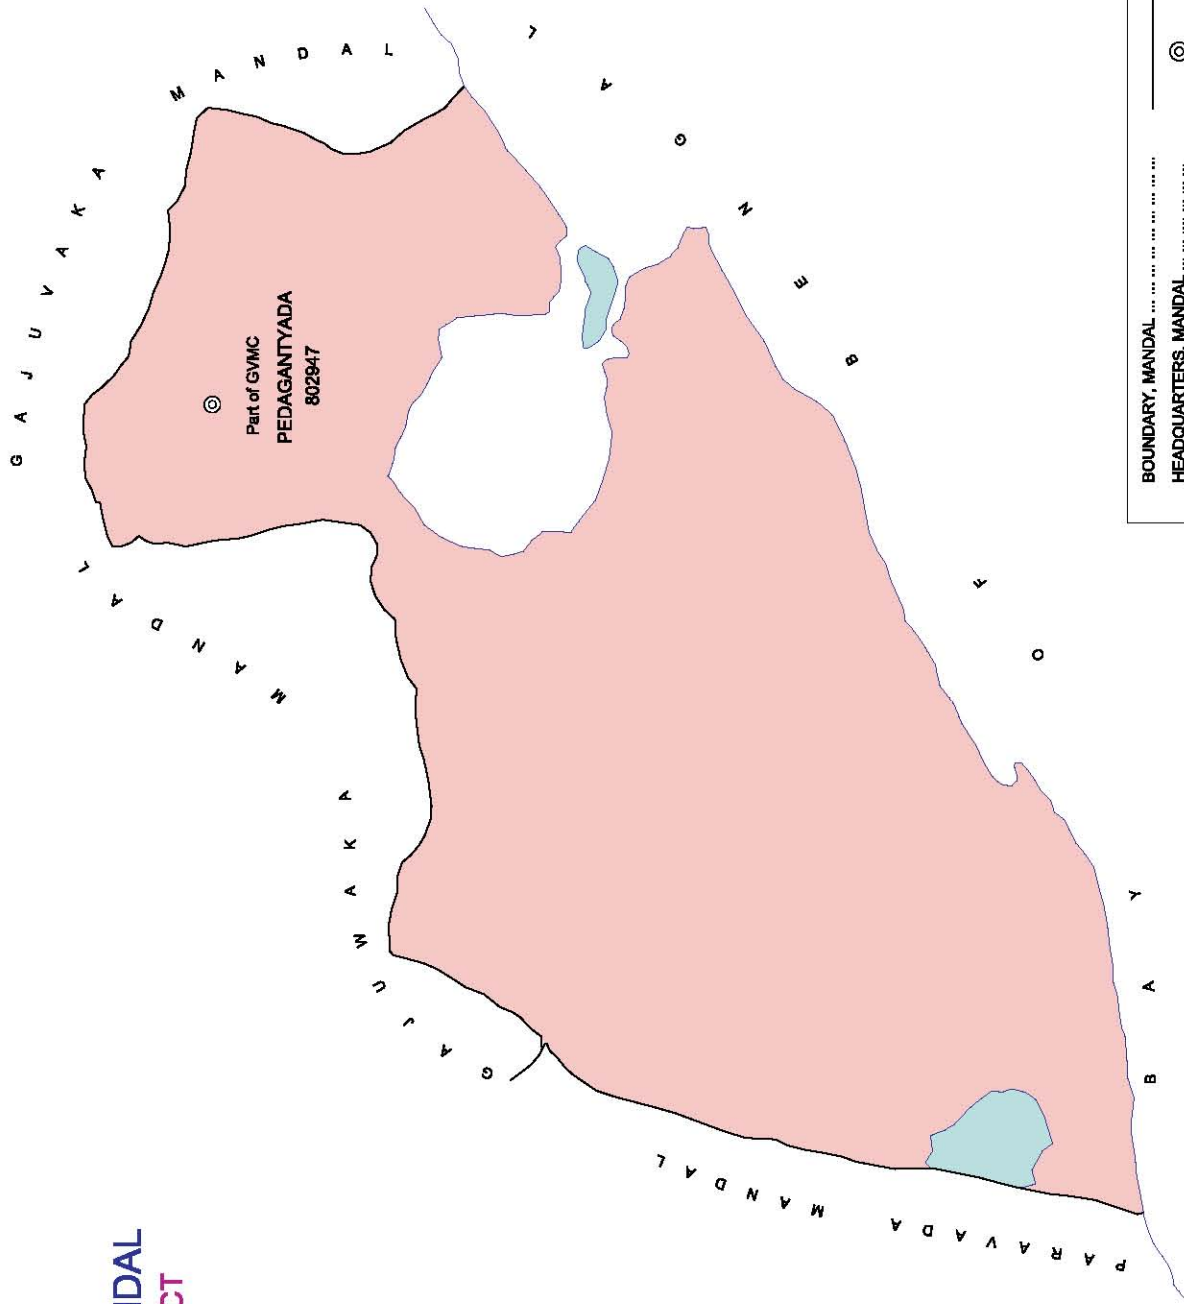

BOUNDARY, MANDAL .....  
 HEADQUARTERS, MANDAL .....  
 RIVER/STREAM/TANK .....  
 STATUTORY TOWN WITH L.C.No. ....

No. OF TOWNS : Part of GMVC  
 No. OF VILLAGES : NIL  
 DISTANCE FROM Dist. H.Qtrs.  
 TO MANDAL H.Qtrs : 15 Kms.