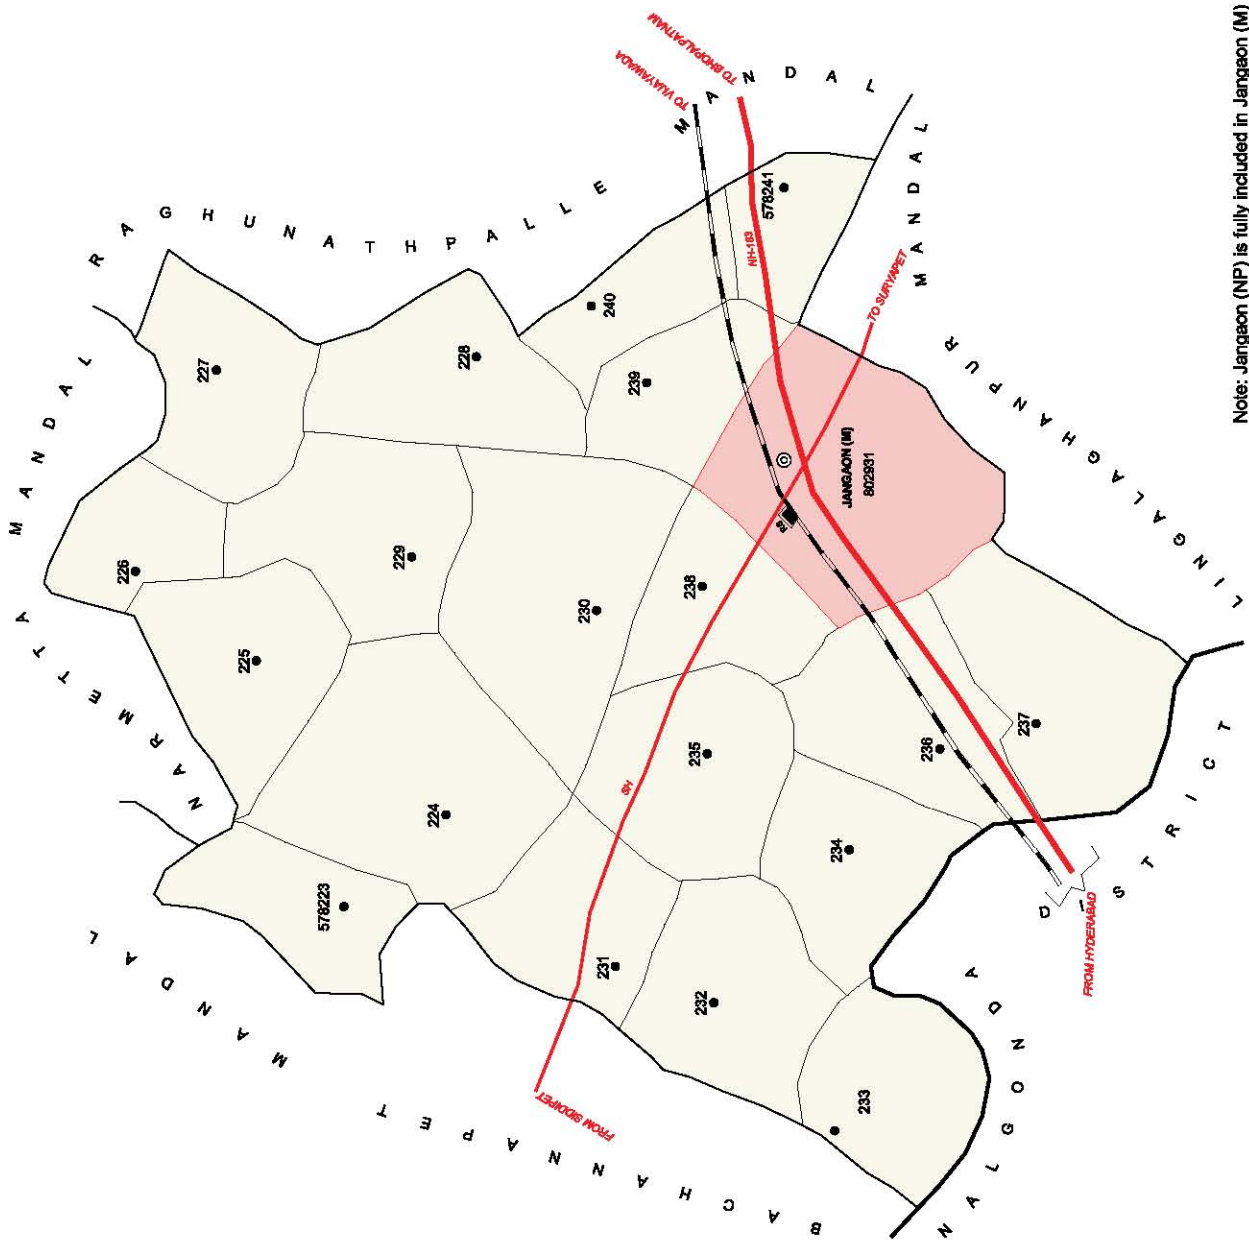

INDIA
ANDHRA PRADESH
JANGAON MANDAL
WARANGAL DISTRICT

No. OF TOWNS : 1
No. OF VILLAGES : 19
DISTANCE FROM Dist. H. Qrs.
TO MANDAL : 54 Km.

	BOUNDARY, DISTRICT
	BOUNDARY, MANDAL
	BOUNDARY, VILLAGE WITH LC NO
	HEADQUARTERS, MANDAL
	NATIONAL HIGHWAY
	STATE HIGHWAY
	RAILWAY LINE WITH STATION, BROAD GAUGE
	STATUTORY TOWN WITH L.C. No

Note: Jangaon (NP) is fully included in Jangaon (M)