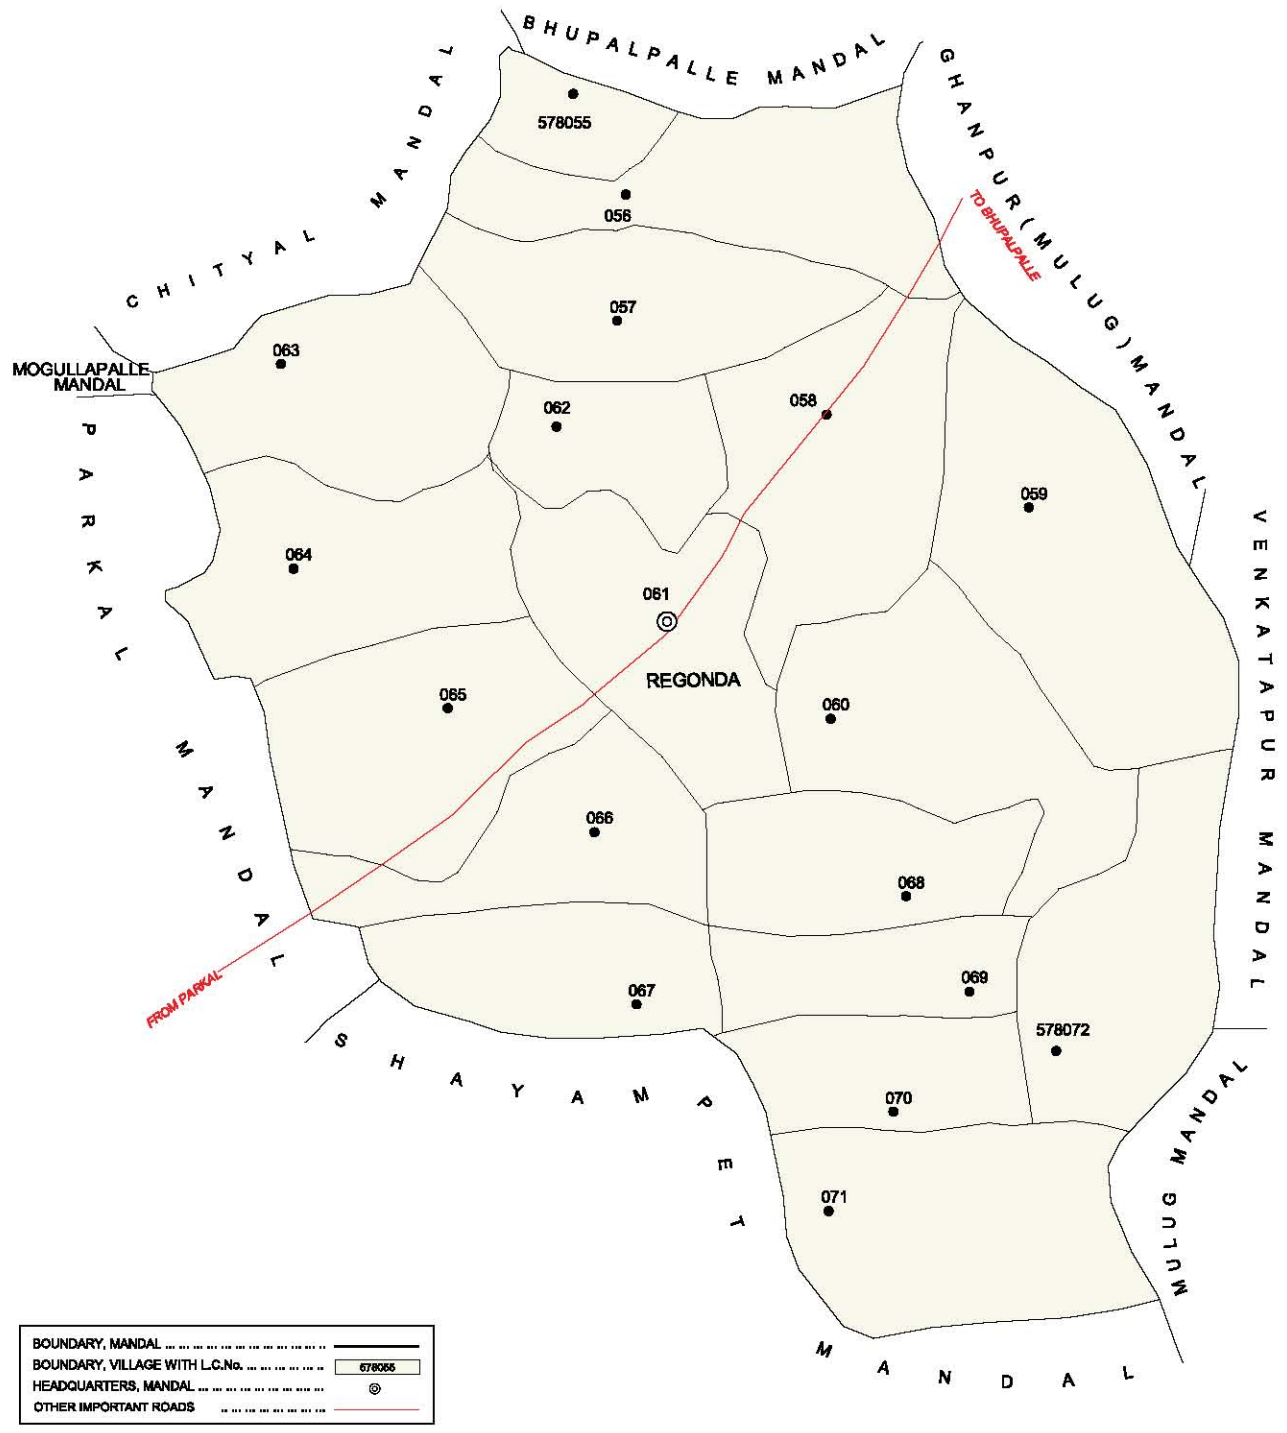

INDIA
ANDHRA PRADESH
REGONDA MANDAL
WARANGAL DISTRICT

No. OF TOWNS : NIL
No. OF VILLAGES : 18
DISTANCE FROM Dist. H. Qr. :
TO MANDAL : 43 Kms.

BOUNDARY, MANDAL	.....
BOUNDARY, VILLAGE WITH L.C.No.	.....
HEADQUARTERS, MANDAL	⊙
OTHER IMPORTANT ROADS	—