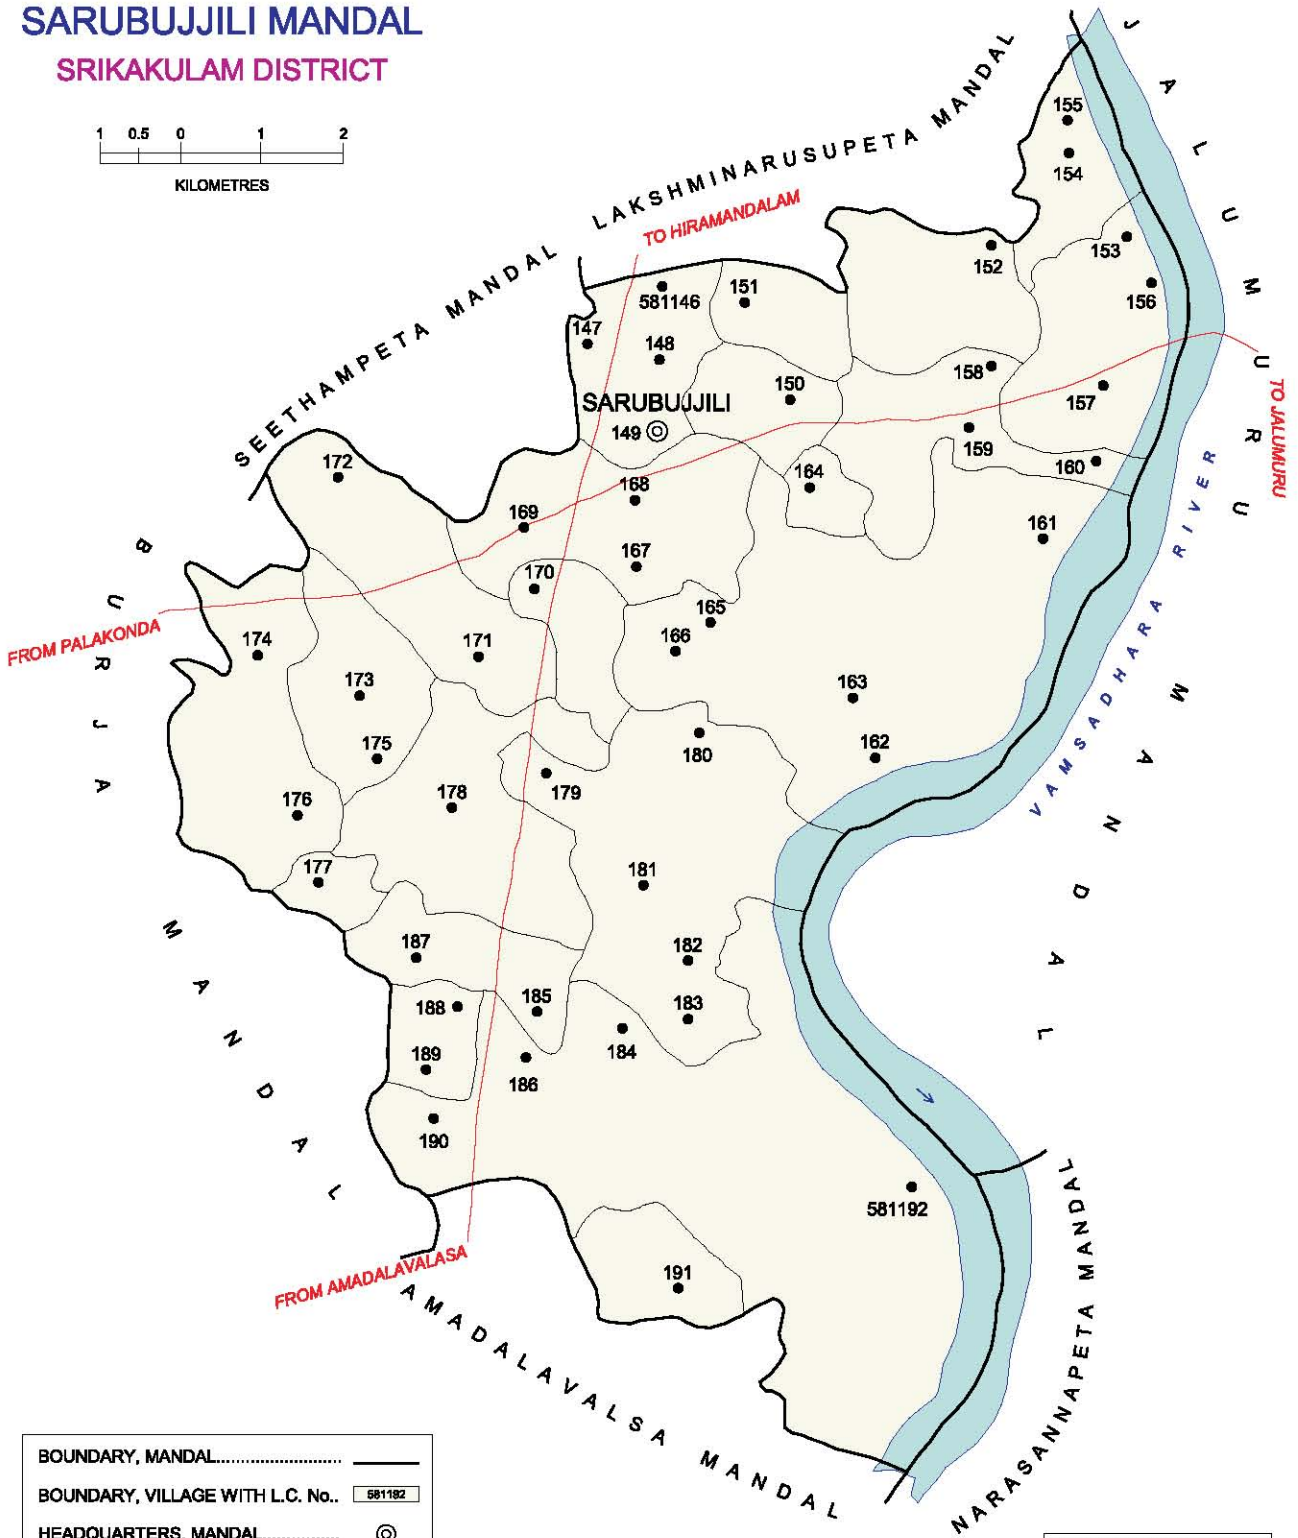

INDIA
ANDHRA PRADESH
SARUBUJJILI MANDAL
SRIKAKULAM DISTRICT

BOUNDARY, MANDAL.....	—————
BOUNDARY, VILLAGE WITH L.C. No..	581182
HEADQUARTERS, MANDAL.....	⊙
OTHER IMPORTANT ROADS.....	—————
RIVER / STREAM / TANK.....	~~~~~

No. OF TOWNS: NIL
No. OF VILLAGES : 47
DISTANCE FROM Dist. HQtrs.
TO MANDAL : 36 Kms.