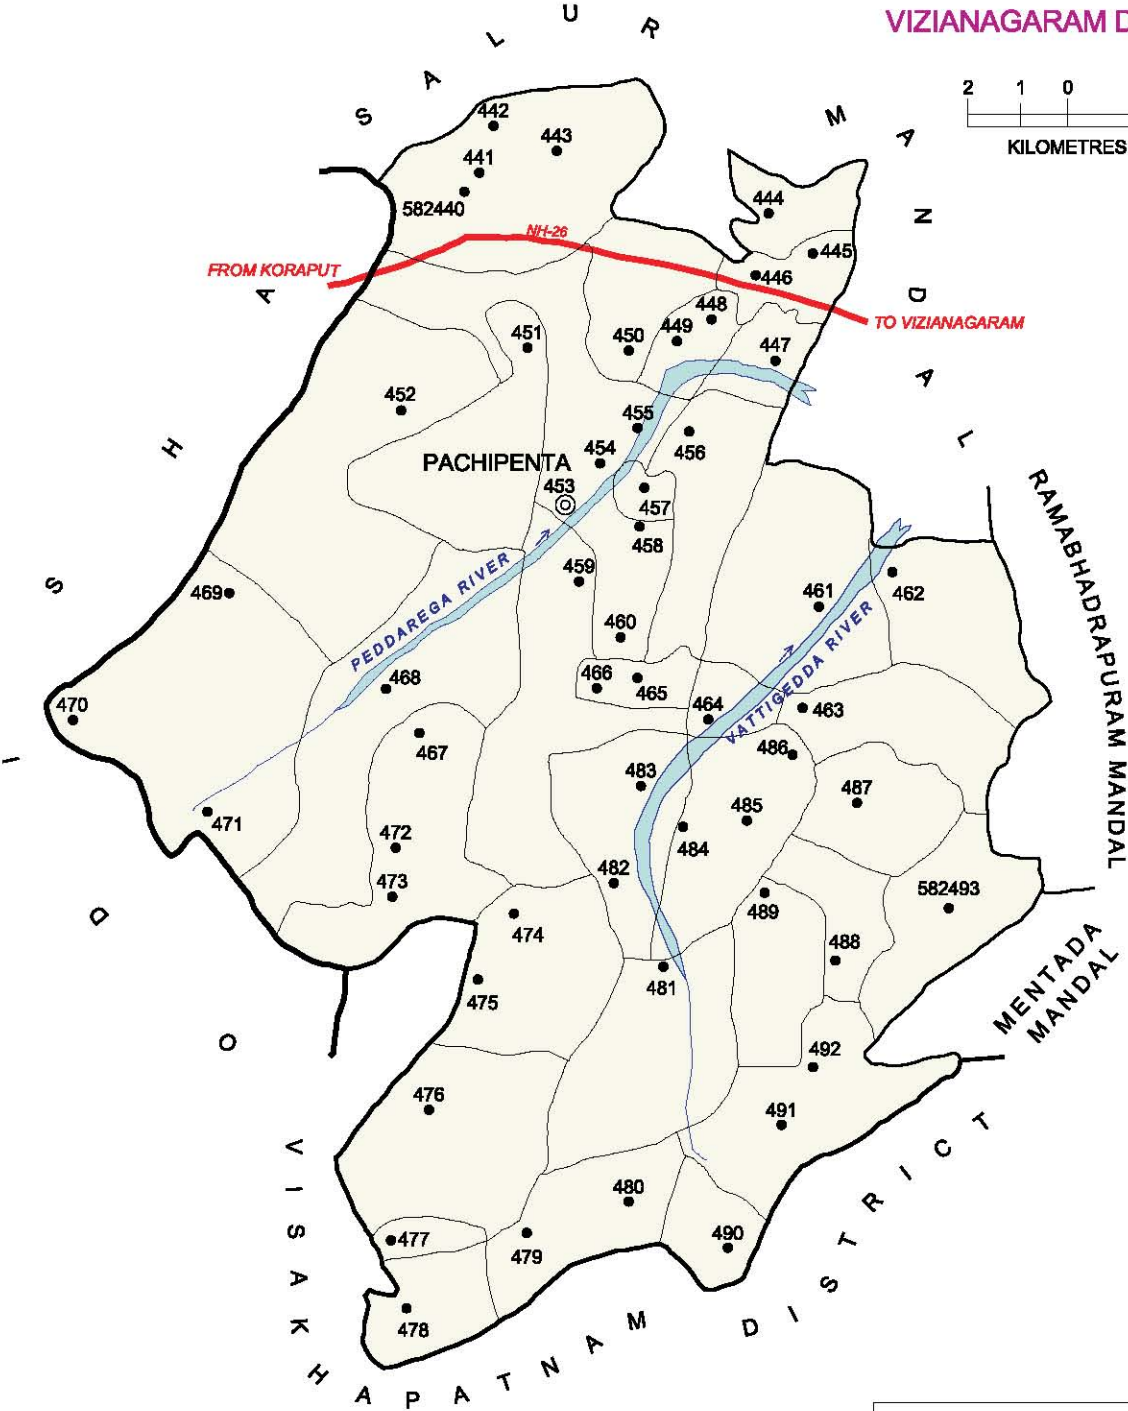

NO. OF TOWNS : 1  
 NO. OF VILLAGES : 86  
 DISTANCE FROM Dist. H. Qtrs.  
 TO MANDAL : 53 Kms.

INDIA  
**ANDHRA PRADESH**  
**PACHIPENTA MANDAL**  
**VIZIANAGARAM DISTRICT**

NO. OF TOWNS : NIL  
 NO. OF VILLAGES : 54  
 DISTANCE FROM Dist. H.Qtrs.  
 TO MANDAL : 88 Kms.