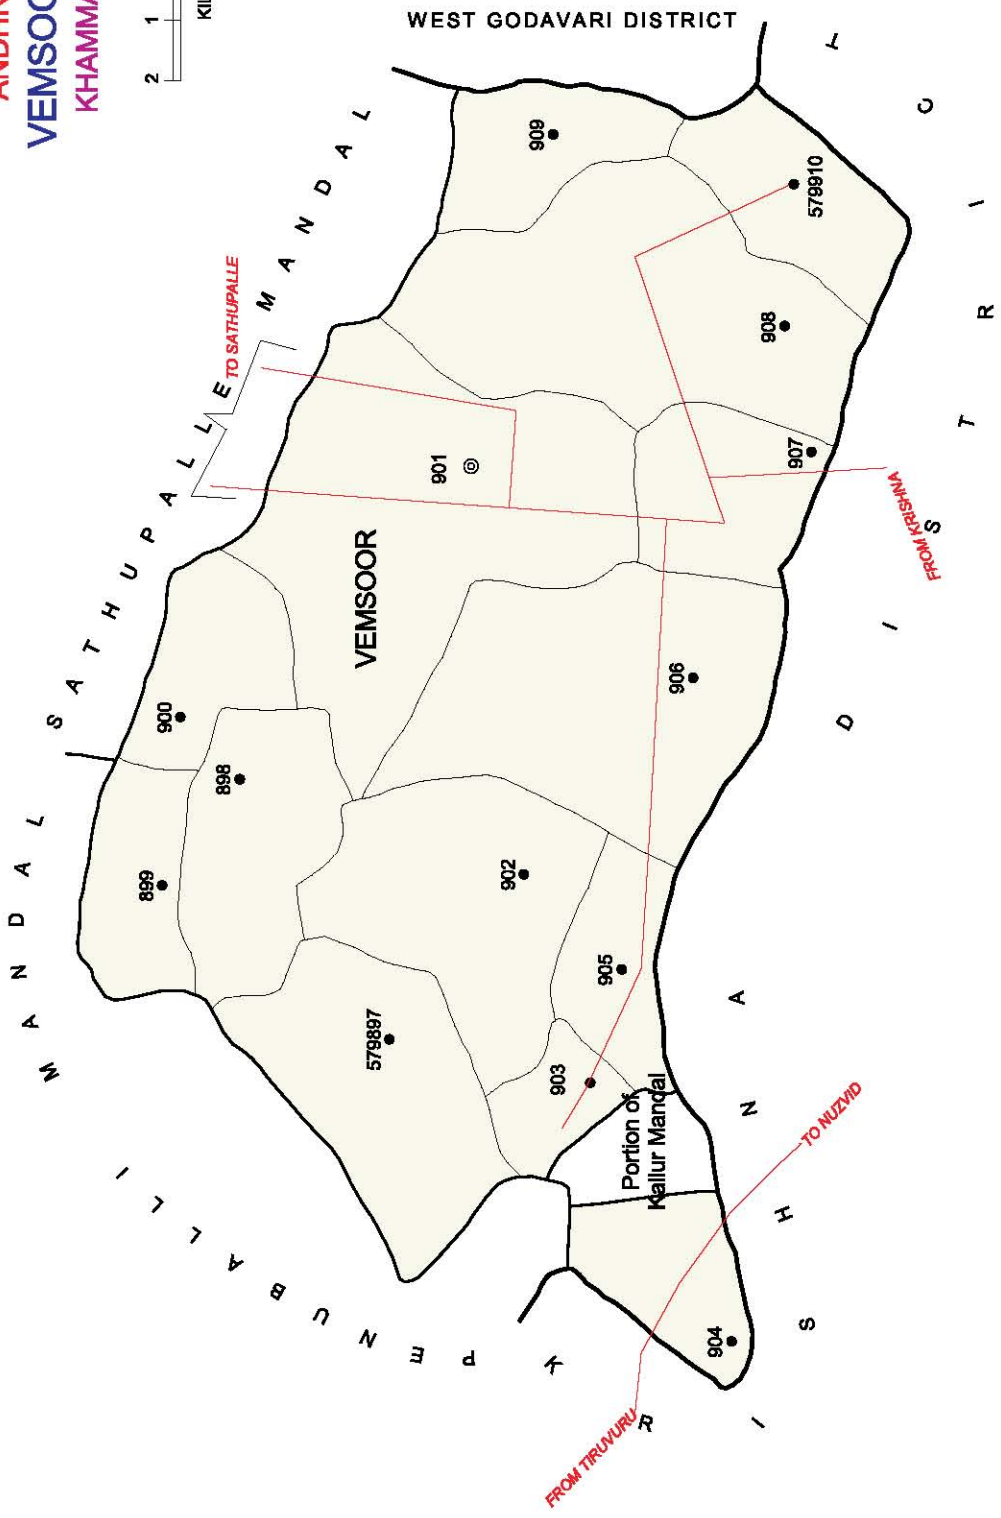

INDIA
ANDHRA PRADESH
VEMSOOR MANDAL
KHAMMAM DISTRICT

No. OF TOWNS : NIL
No. OF VILLAGES : 14
DISTANCE FROM Dist. H.Qtrs.
TO MANDAL H.Qtrs : 100 ktrs.

—	BOUNDARY, DISTRICT
—	BOUNDARY, MANDAL
—	BOUNDARY, VILLAGE WITH LC NO
—	HEADQUARTERS, MANDAL
—	OTHER IMPORTANT ROADS
579897	
⊙