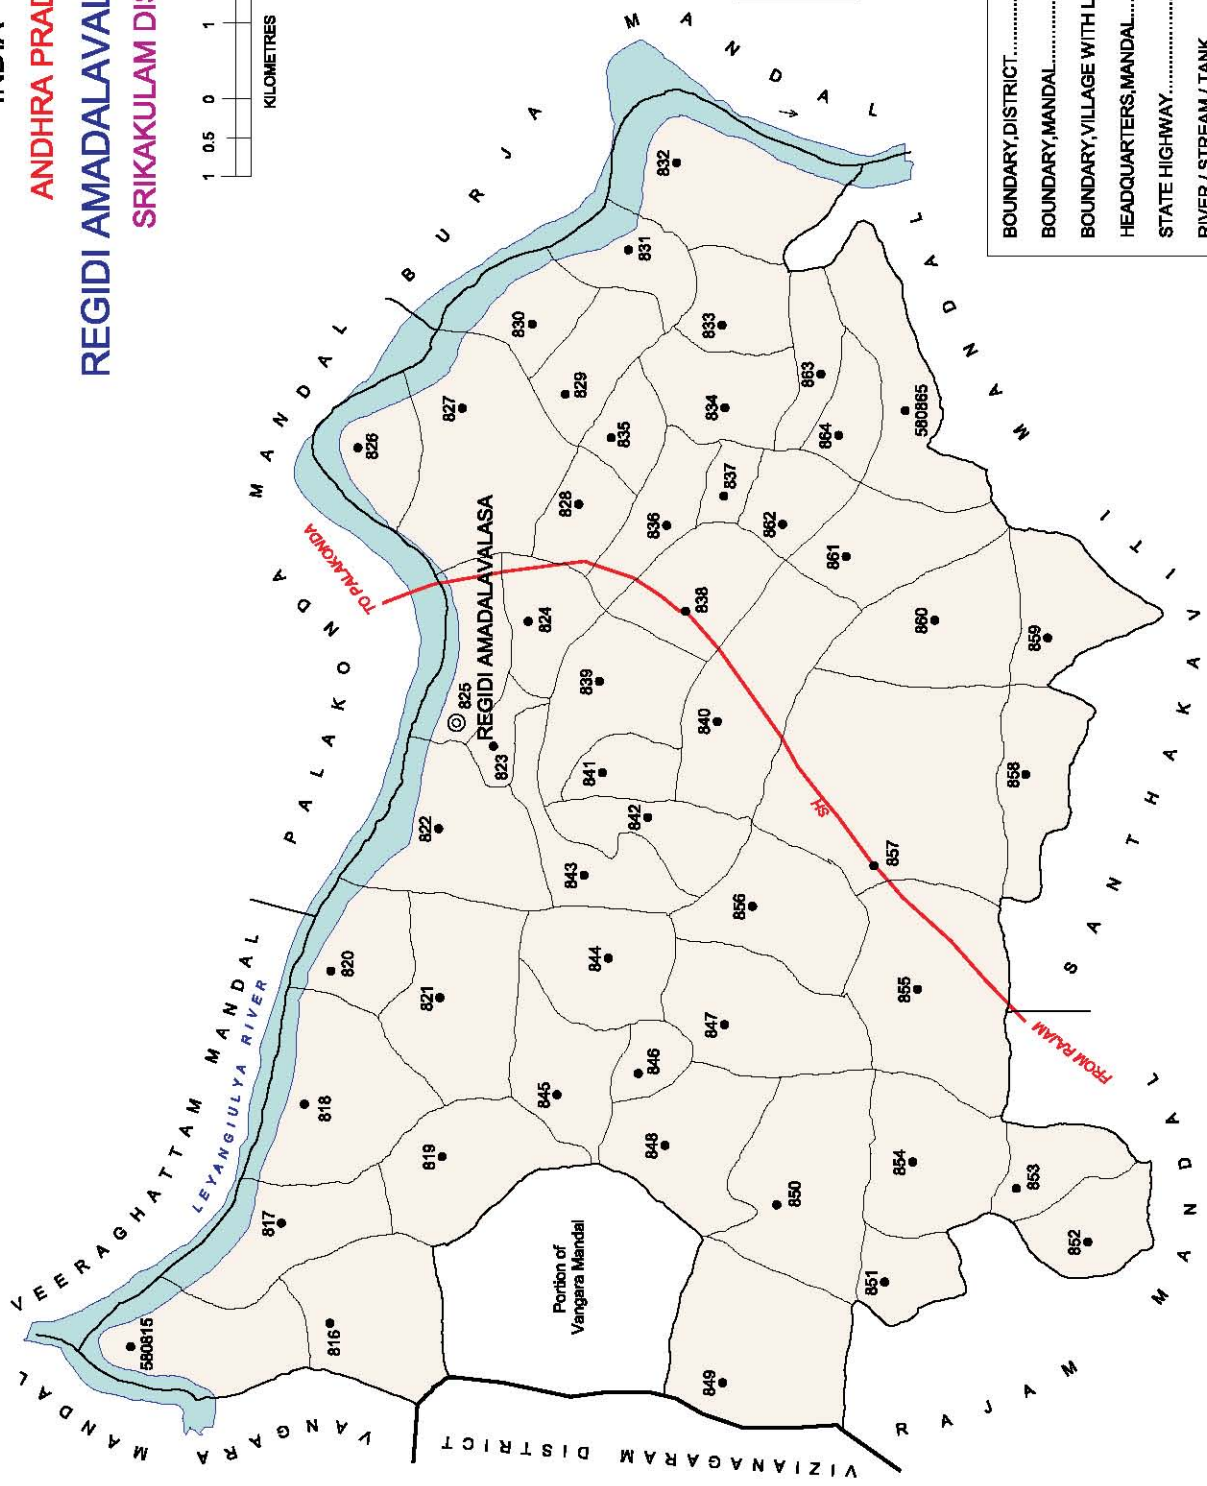

INDIA

ANDHRA PRADESH

REGIDI AMADALAVALASA MANDAL  
SRIKAKULAM DISTRICT

No. OF TOWNS: NIL  
No. OF VILLAGES: 51  
DISTANCE FROM Dis. HQtrs.  
TO MANDAL: 48 Kms.

BOUNDARY, DISTRICT.....  
BOUNDARY, MANDAL.....  
BOUNDARY, VILLAGE WITH L.C. No... 580865  
HEADQUARTERS, MANDAL.....  
STATE HIGHWAY..... SH  
RIVER / STREAM / TANK.....