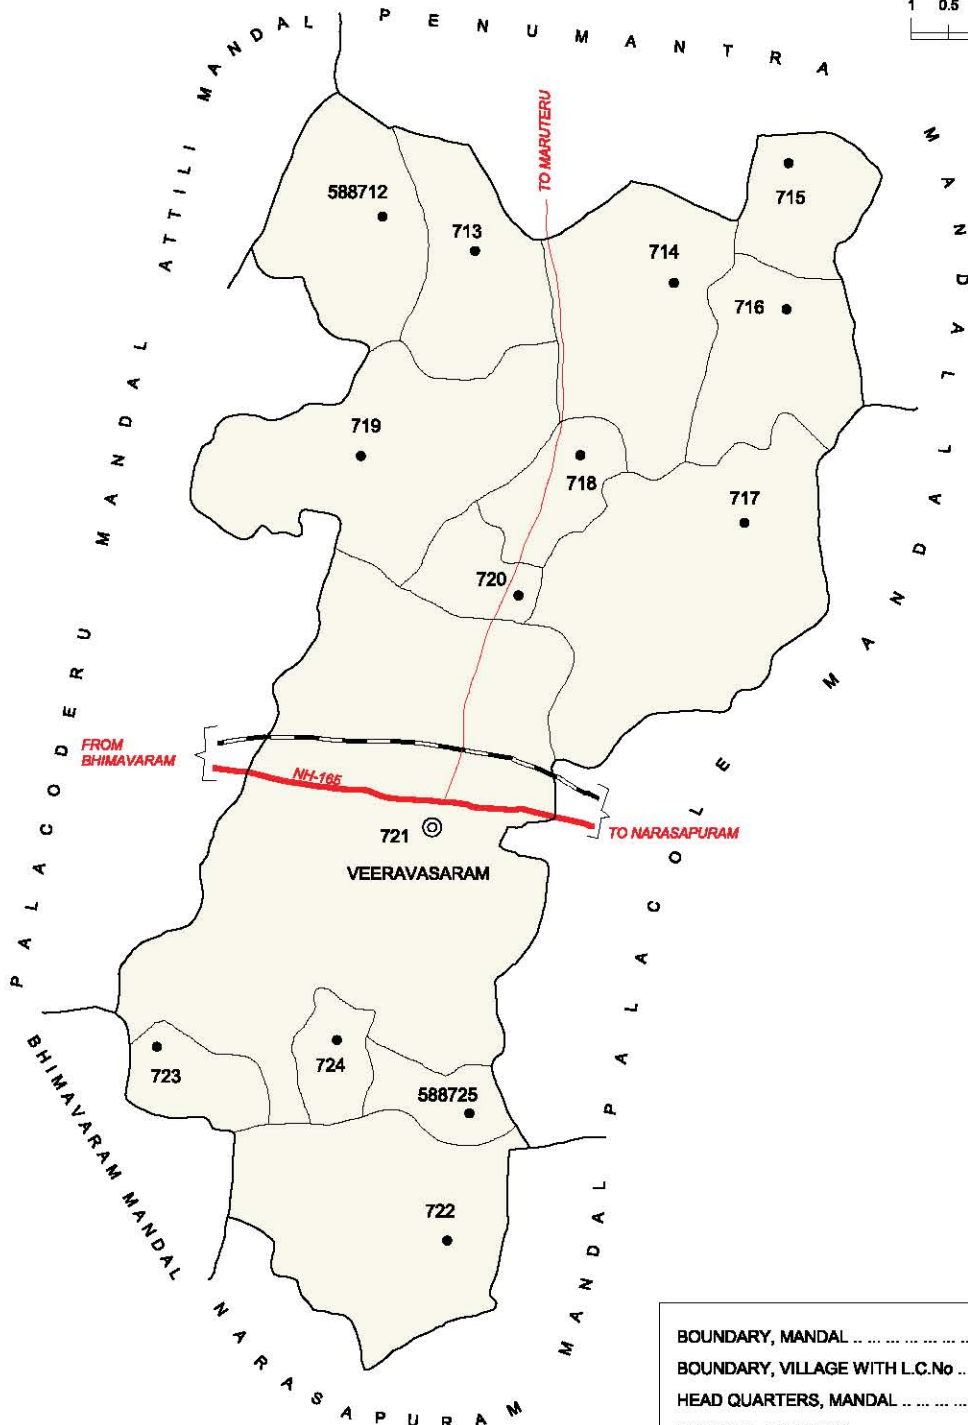

INDIA
ANDHRA PRADESH
VEERAVASARAM MANDAL
WEST GODAVARI DISTRICT

NO. OF TOWNS : NIL
NO. OF VILLAGES : 14
DISTANCE FROM Dist.H.Qrts.
TO MANDAL : 80 Kms.

BOUNDARY, MANDAL	—————
BOUNDARY, VILLAGE WITH L.C.No	588725
HEAD QUARTERS, MANDAL	⊙
NATIONAL HIGHWAY	NH-165
OTHER IMPORTANT ROADS	—————
RAILWAY LINE, BROAD GAUGE	—————