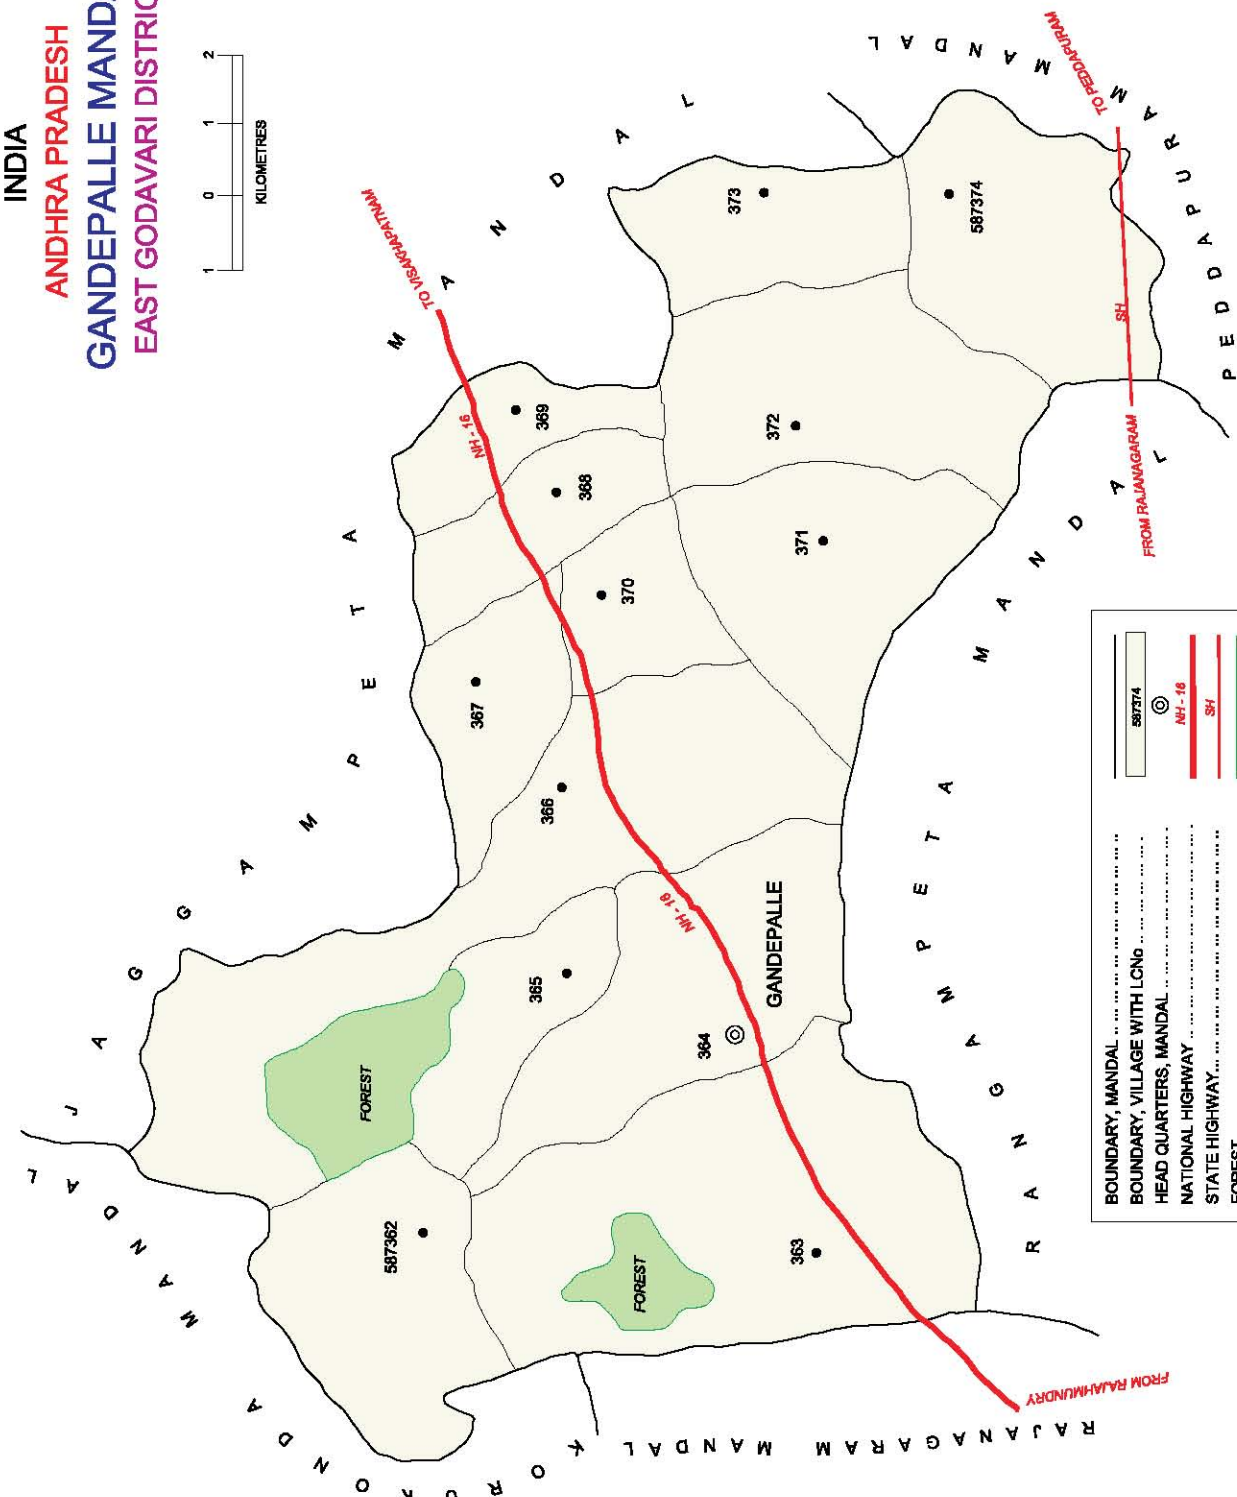

INDIA
ANDHRA PRADESH
GANDEPALLE MANDAL
EAST GODAVARI DISTRICT

No. OF TOWNS : Nil
No. OF VILLAGES : 13
DISTANCE FROM Dist.H. Qtrs.
TO MANDAL H.Qtrs. : 48 Kms.

	BOUNDARY, MANDAL
	BOUNDARY, VILLAGE WITH LONG
	HEAD QUARTERS, MANDAL
	NATIONAL HIGHWAY
	STATE HIGHWAY
	FOREST