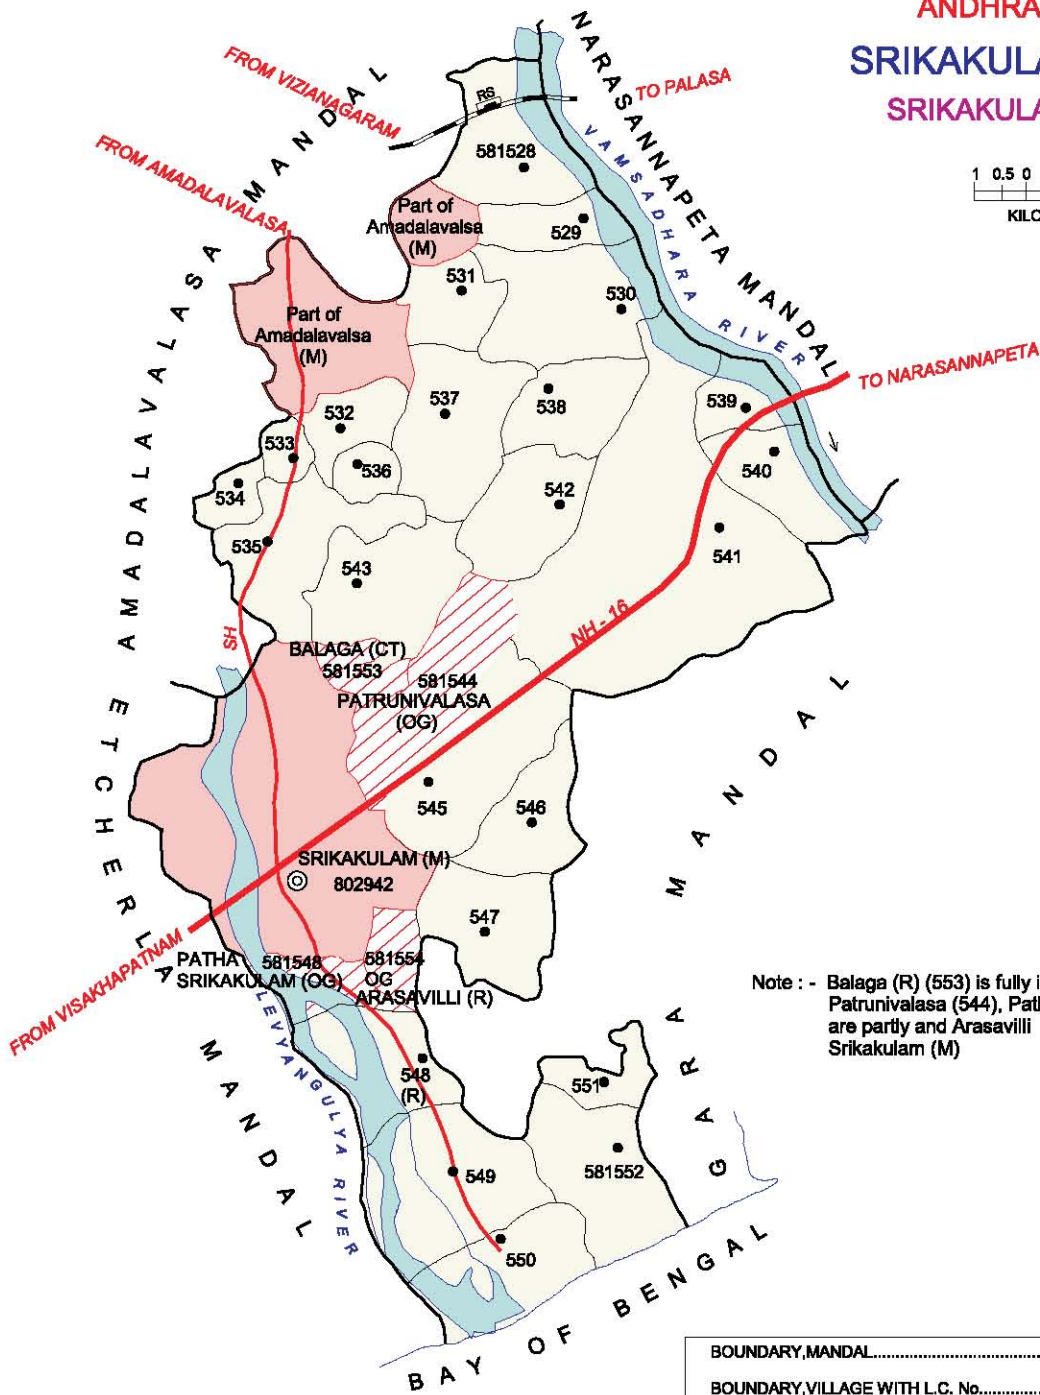

INDIA
ANDHRA PRADESH
SRIKAKULAM MANDAL
SRIKAKULAM DISTRICT

Note :- Balaga (R) (553) is fully included in Balaga CT. Patrunivalasa (544), Pathasrikakulam (R) (548) are partly and Arasavilli (R) (554) is fully OGS to Srikakulam (M)

No. OF TOWNS : 2
No OF OUT GROWTH: 1
No. OF VILLAGES : 25
DISTANCE FROM Dist.H.Qtrs.
TO MANDAL : 0 Kms.

BOUNDARY,MANDAL.....	
BOUNDARY,VILLAGE WITH L.C. No.....	
HEADQUARTERS,MANDAL.....	
RAILWAY LINE WITH STATION,BROAD GAUGE...	
NATIONAL HIGHWAY.....	
STATE HIGHWAY.....	
RIVER / STREAM / TANK.....	
STATUTORY TOWN WITH L.C.No.....	
CENSUS TOWN / OUT GROWTH WITH L.C. No..