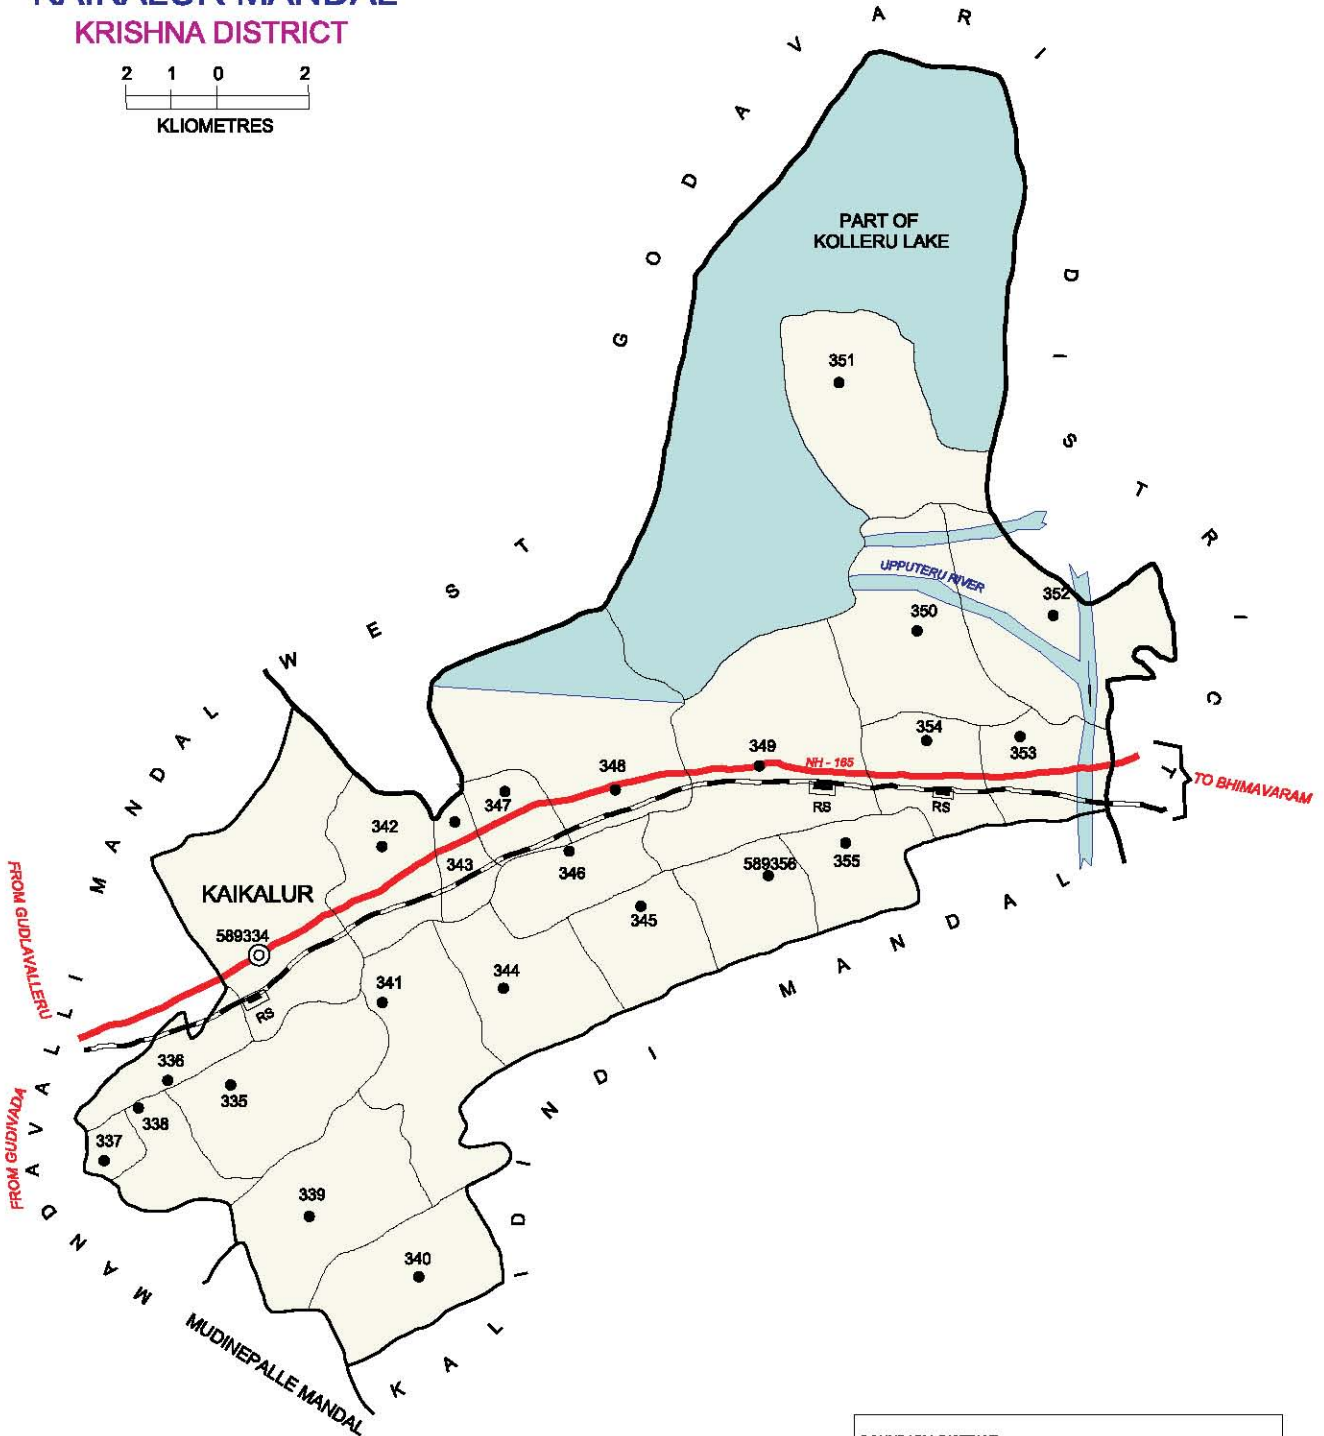

INDIA
ANDHRA PRADESH
KAIKALUR MANDAL
KRISHNA DISTRICT

No. OF TOWNS : NIL
No. OF VILLAGES : 23
DISTANCE FROM Dist. H. Qrts.
TO MANDAL : 60 Kms.

BOUNDARY, DISTRICT	—————
BOUNDARY, MANDAL	—————
BOUNDARY, VILLAGE WITH L C No.	589334
HEADQUARTERS, MANDAL	⊙
STATE HIGHWAY	NH-165
RAILWAY LINE WITH STATION, BROAD GAUGE ...	RS
RIVER / STREAM / TANK	~~~~~