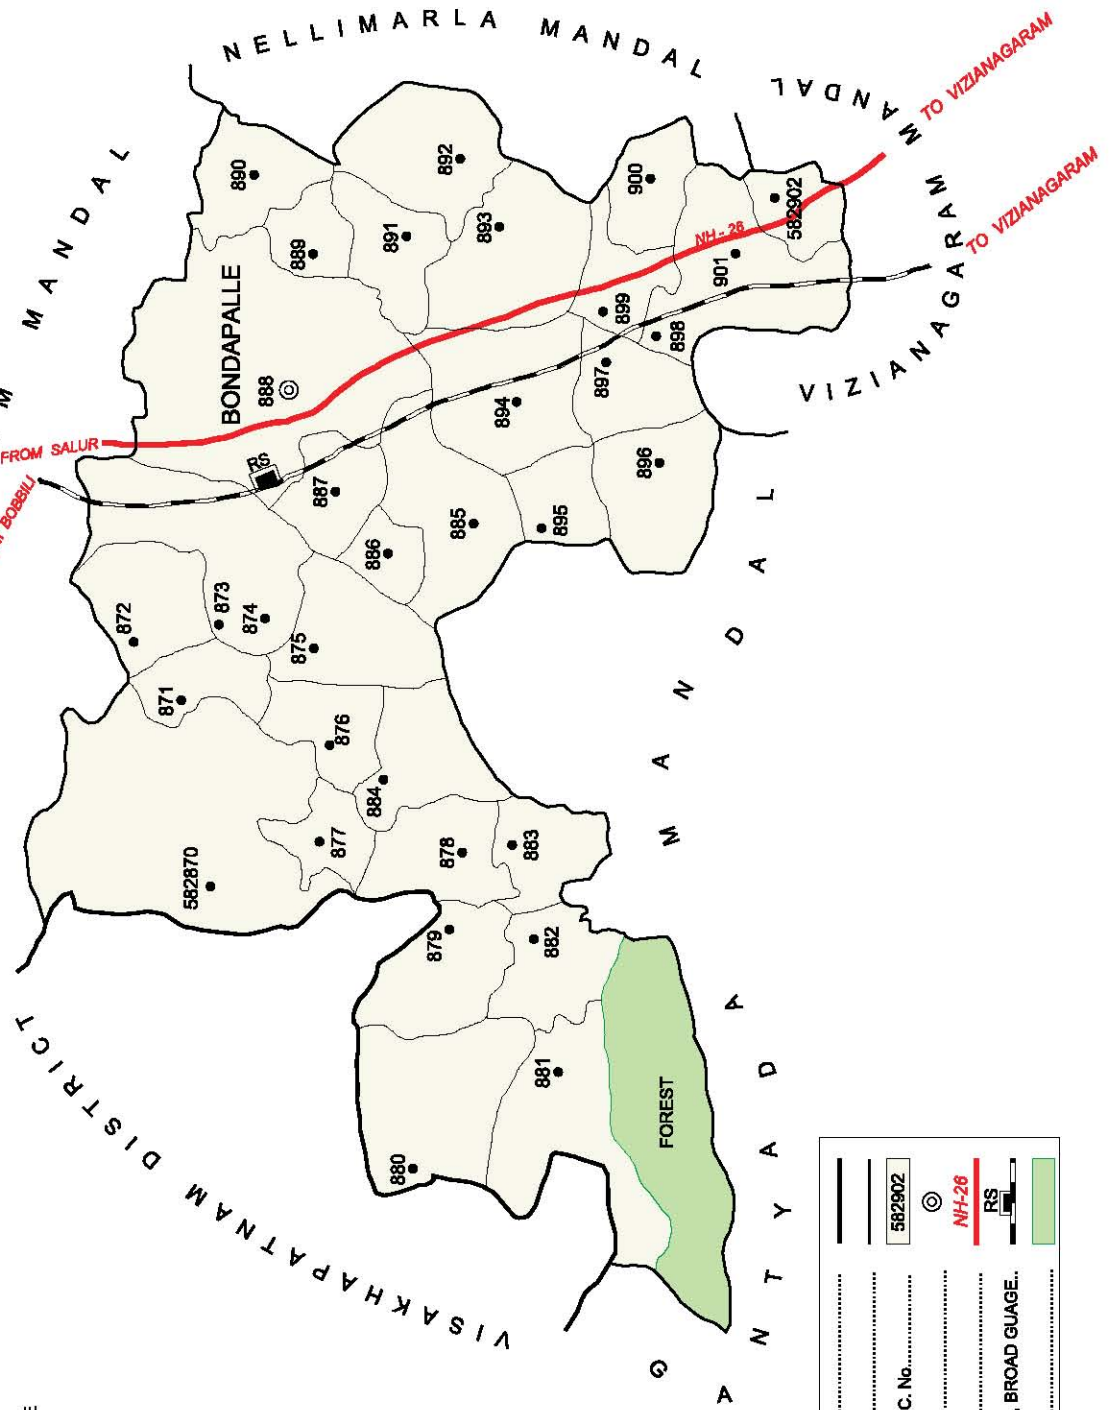

INDIA

ANDHRA PRADESH

BONDAPALLE MANDAL

VIZIANAGARAM DISTRICT

NOT TO SCALE

NO. OF TOWNS : Nil
NO. OF VILLAGES : 38
DISTANCE FROM Dist. H.Qtrs.
TO MANDAL : 16 Kms.

—————	BOUNDARY, DISTRICT.....
—————	BOUNDARY, MANDAL.....
582902	BOUNDARY, VILLAGE WITH L.C. No.....
⊙	HEADQUARTERS, MANDAL.....
NH-26	NATIONAL HIGHWAY .....
RS	RAILWAYLINE WITH STATION, BROAD GAUGE..
■	FOREST.....