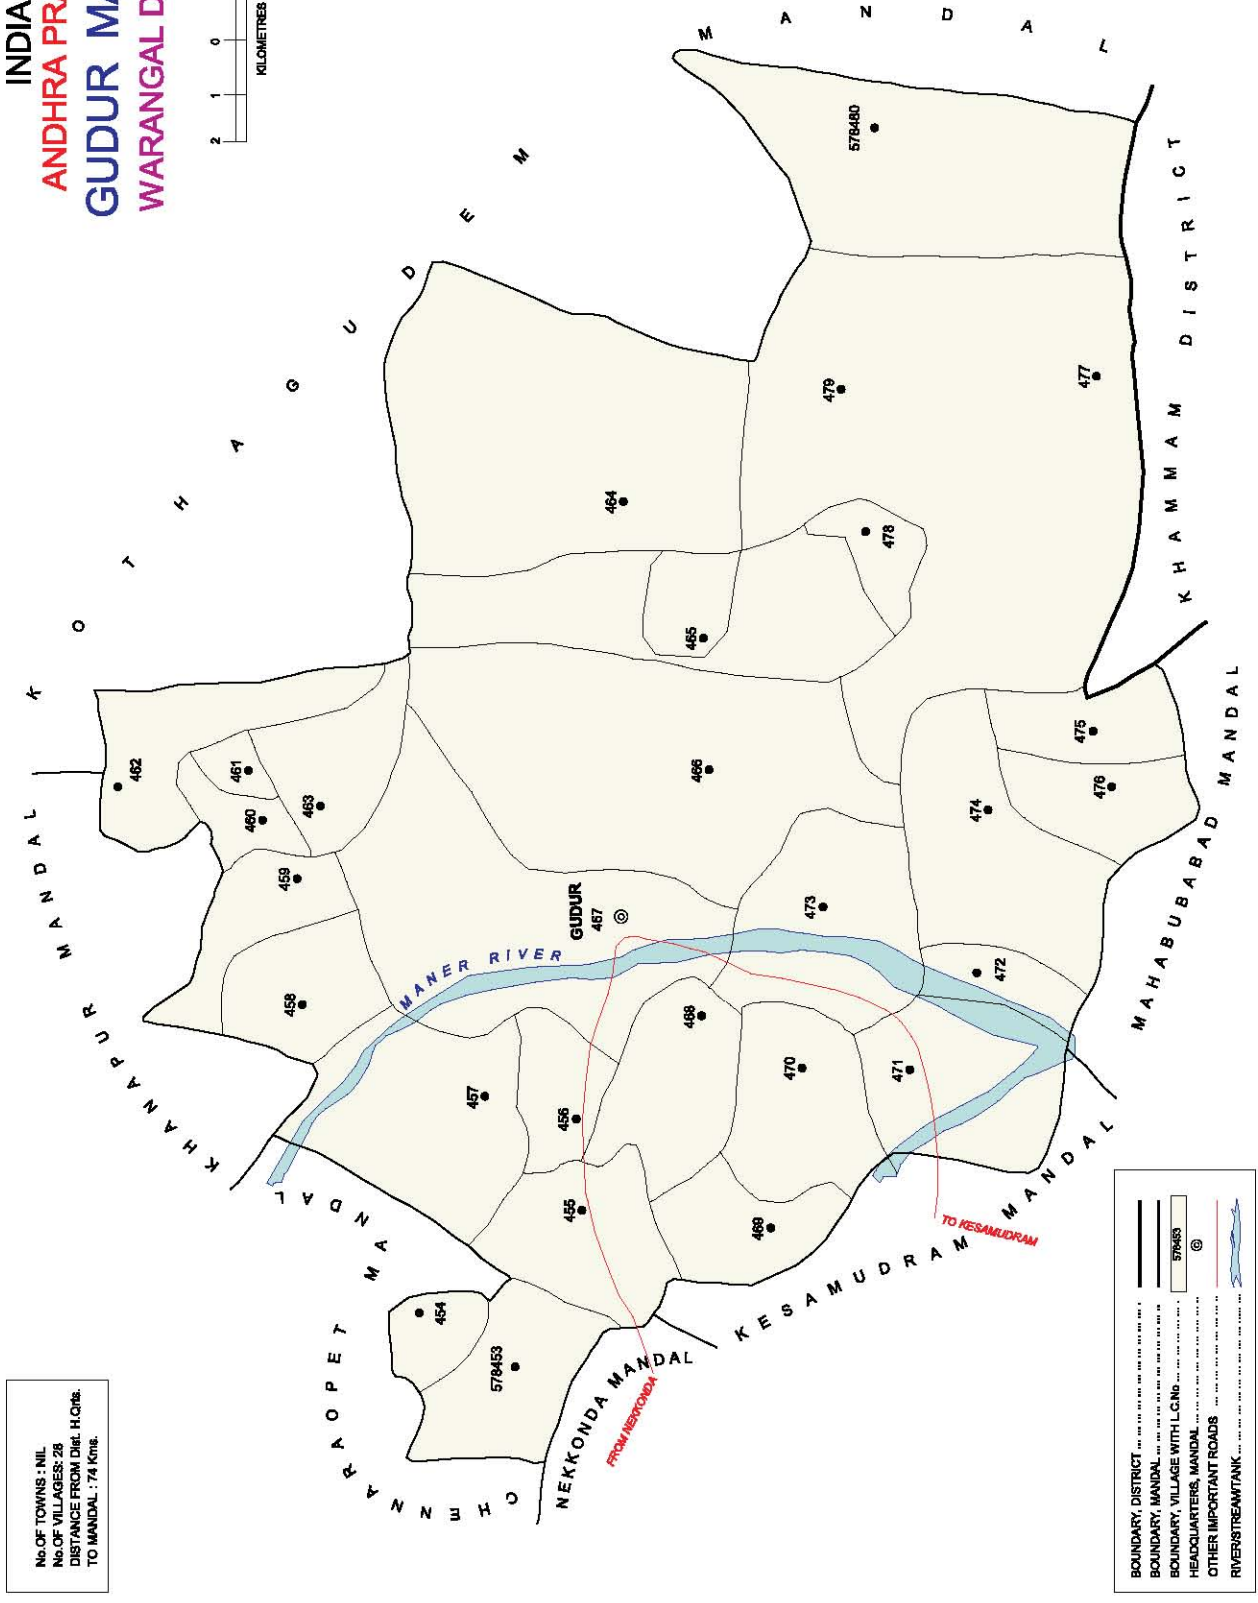

INDIA
ANDHRA PRADESH
GUDUR MANDAL
WARANGAL DISTRICT

No. of Towns: Nil
No. of Villages: 28
Distance from Dist. H. Qs.
to Mandal: 7.74 Kms.

BOUNDARY, DISTRICT
BOUNDARY, MANDAL
BOUNDARY, VILLAGE WITH L.C.N.O.
HEADQUARTERS, MANDAL
OTHER IMPORTANT ROADS
RIVER/STREAM/TANK