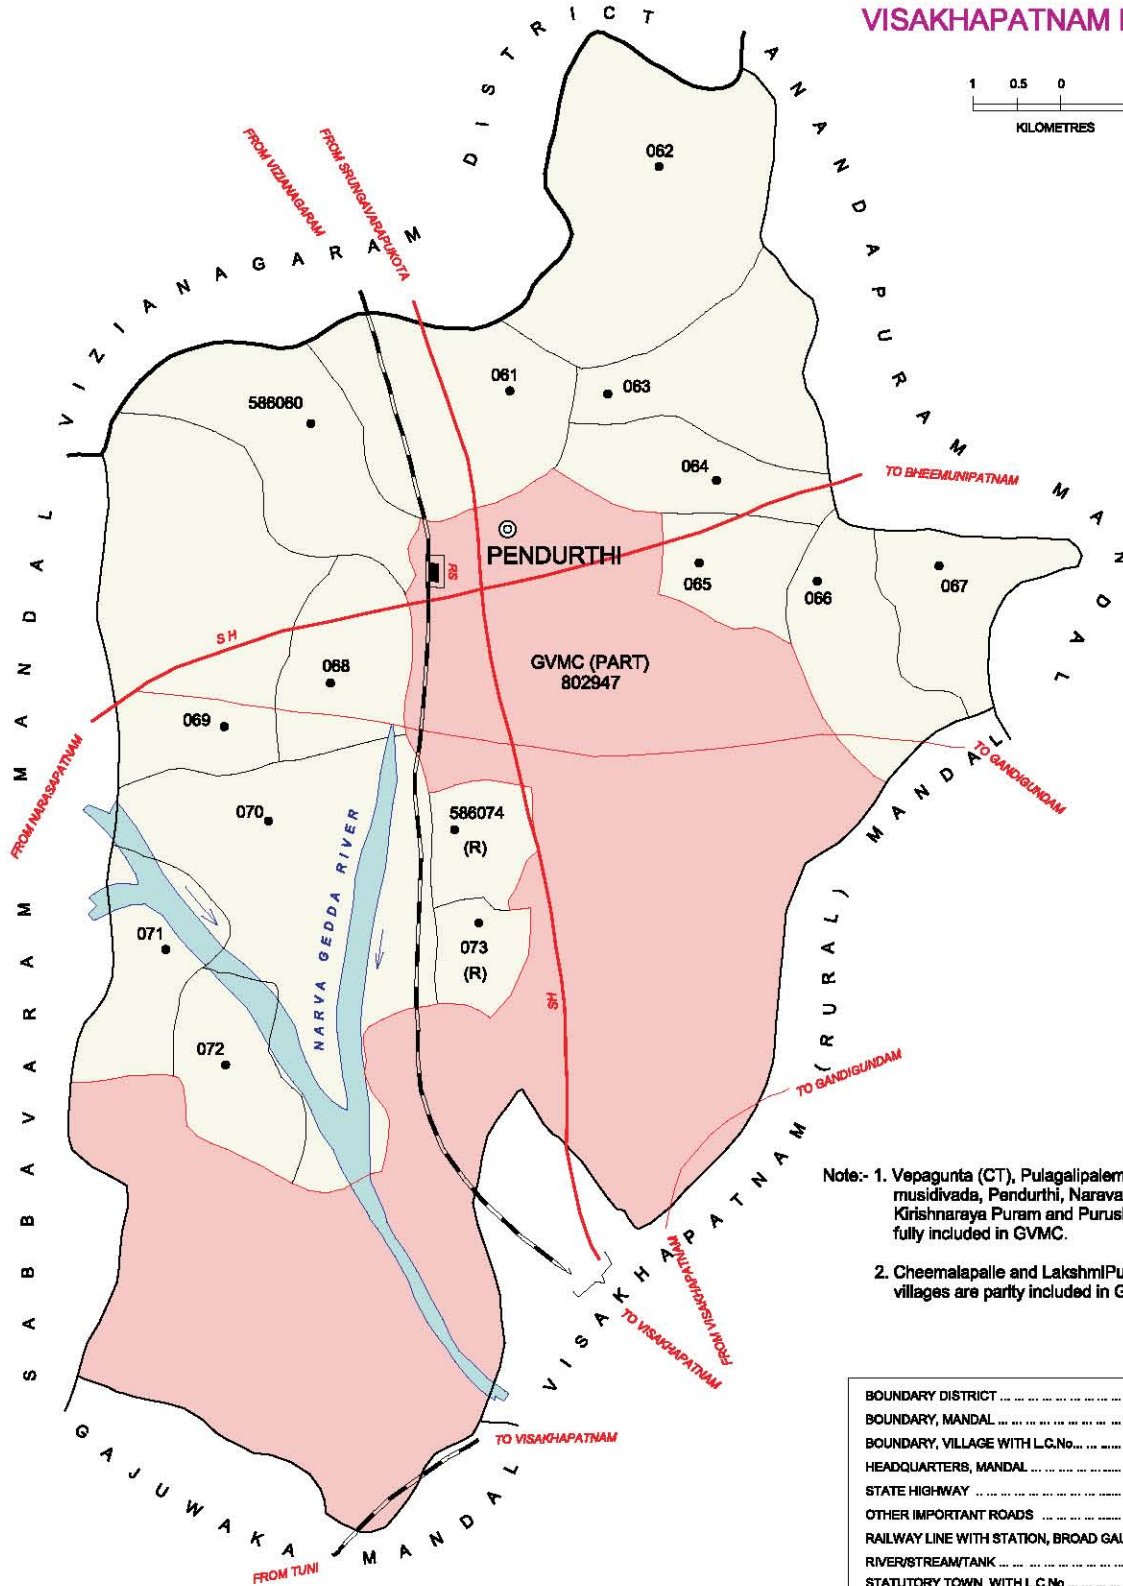

No. OF TOWNS : Nil
No. OF VILLAGES : 15
DISTANCE FROM Dist. H.Qtrs.
TO MANDAL : H.Qtrs 28 Kms.

INDIA
ANDHRA PRADESH
PENDURTHI MANDAL
VISAKHAPATNAM DISTRICT

Note:- 1. Vepagunta (CT), Pulagalipalem, Chinna musidivada, Pendurthi, Narava, Porlupalem, Krishnaraya Puram and Purusham villages are fully included in GVMC.
2. Cheemalapalle and LakshmiPuram villages are partly included in GVMC.

BOUNDARY DISTRICT	—————
BOUNDARY, MANDAL	—————
BOUNDARY, VILLAGE WITH L.C.No.....	588074
HEADQUARTERS, MANDAL	⊙
STATE HIGHWAY	SH
OTHER IMPORTANT ROADS	—
RAILWAY LINE WITH STATION, BROAD GAUGE...	RS
RIVER/STREAM/TANK	
STATUTORY TOWN WITH L.C.No	802947