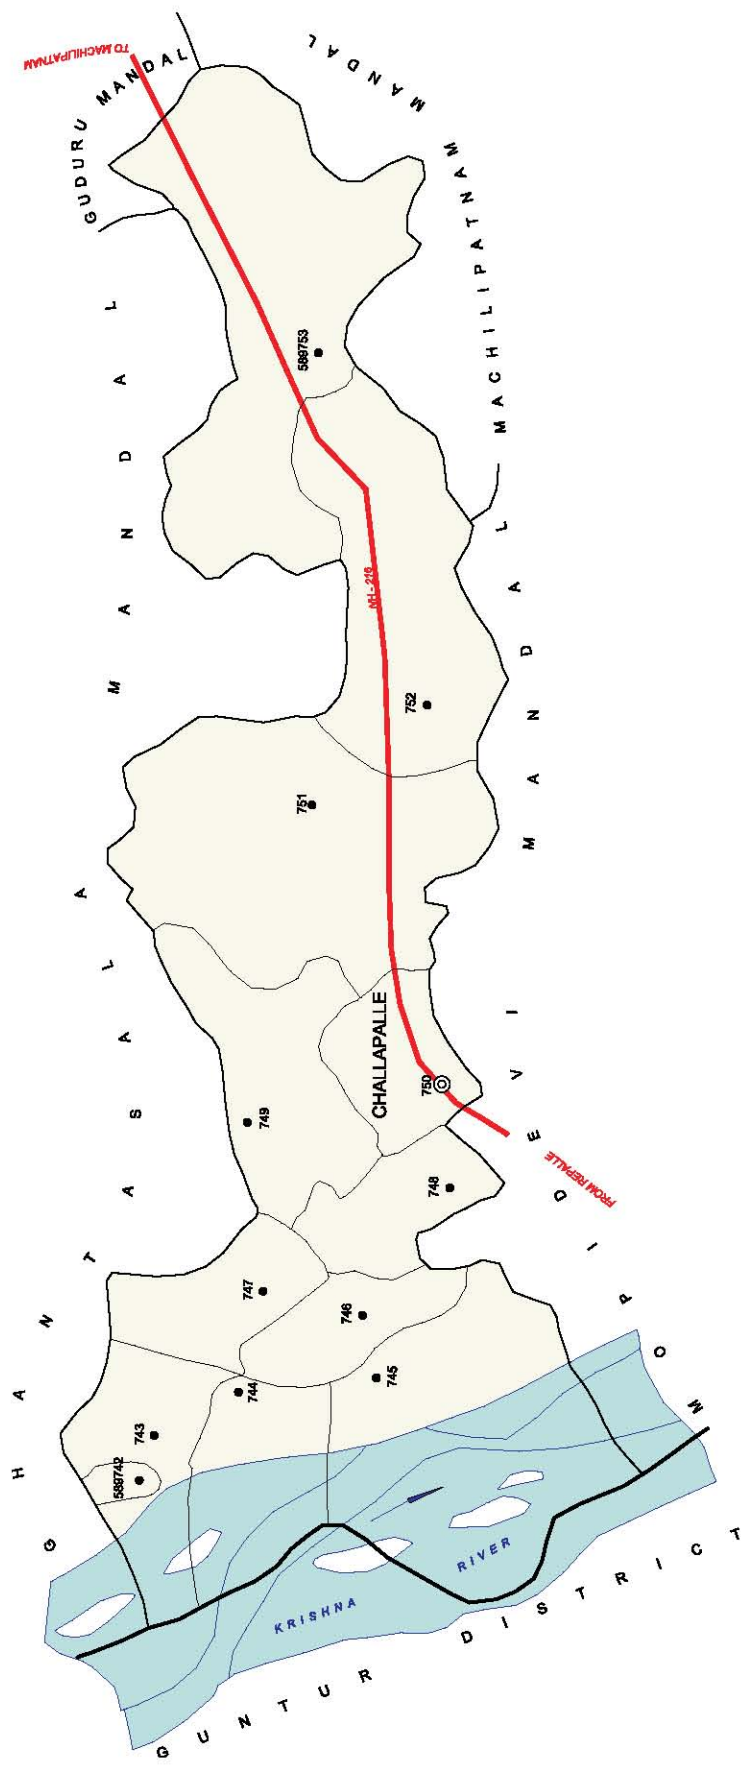

INDIA
ANDHRA PRADESH
CHALLAPALLE MANDAL
KRISHNA DISTRICT

BOUNDARY, DISTRICT
BOUNDARY, MANDAL
BOUNDARY, VILLAGE WITH L.C. No.
HEADQUARTERS, MANDAL
NATIONAL HIGHWAY
RIVER / STREAM / TANK

588742
NH-216

No. OF TOWNS : NIL
No. OF VILLAGES : 12
DISTANCE FROM Dist. H. Qtrs.
TO MANDAL : 26 Kms.