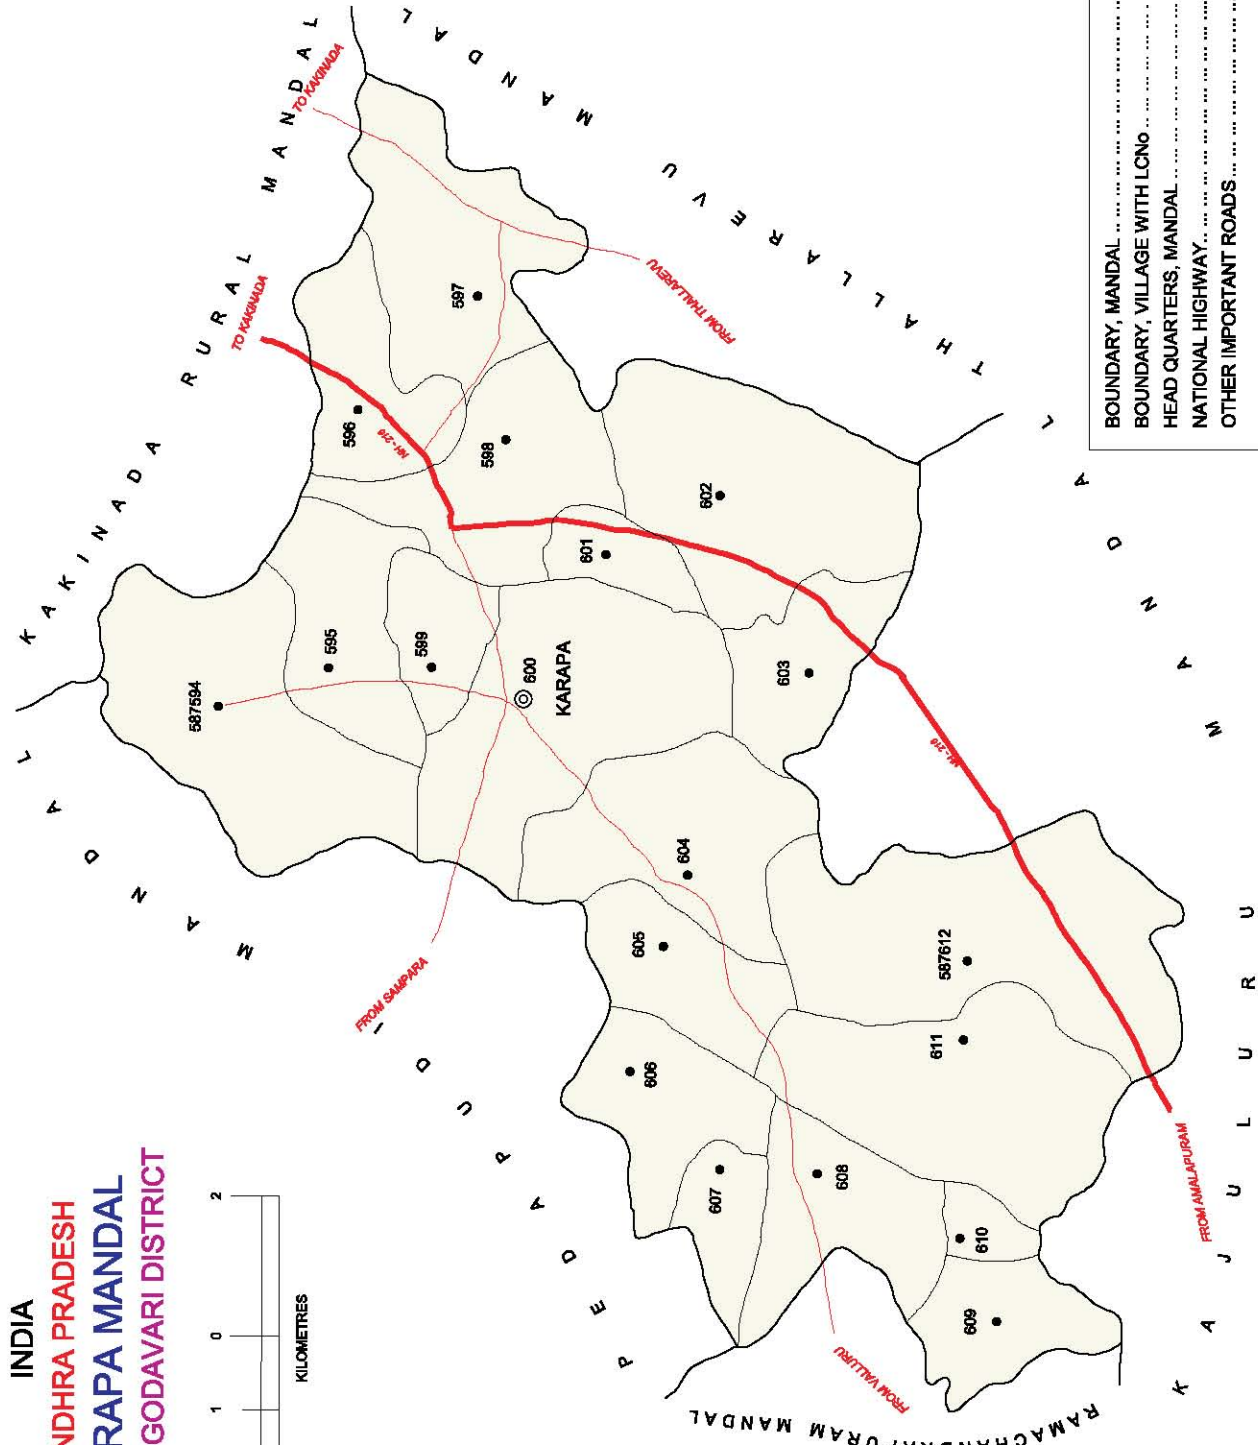

BOUNDARY, MANDAL .....	
BOUNDARY, VILLAGE WITH LCNo .....	
HEAD QUARTERS, MANDAL .....	
STATE HIGHWAY.....	
OTHER IMPORTANT ROADS.....	

INDIA

ANDHRA PRADESH

KARAPA MANDAL

EAST GODAVARI DISTRICT

No. OF TOWNS : NI  
No. OF VILLAGES : 19  
DISTANCE FROM Dist.H.Q. to  
TO MANDAL H.Q. : 20 Kms.