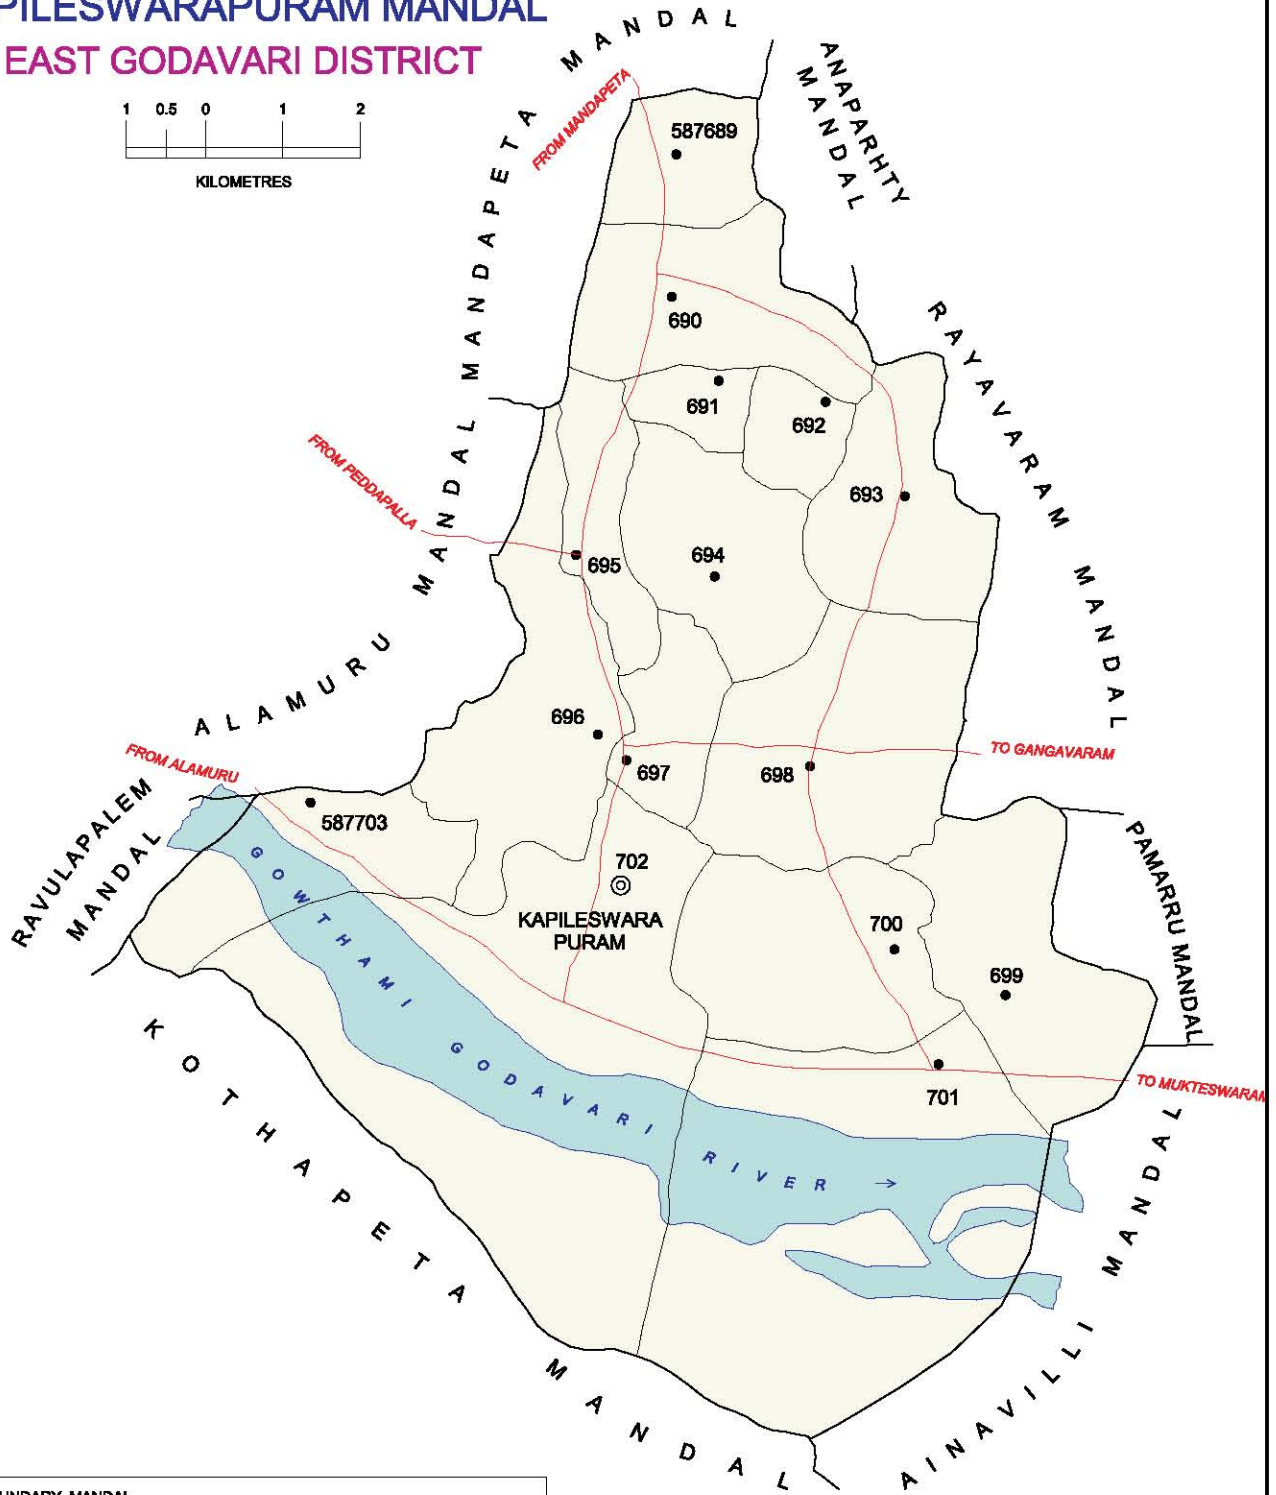

INDIA

ANDHRA PRADESH

KAPILESWARAPURAM MANDAL

EAST GODAVARI DISTRICT

No. OF TOWNS : Nil
No. OF VILLAGES : 15
DISTANCE FROM Dist.H.Qtrs. TO MANDAL H.Qtrs. : 65 Kms.

BOUNDARY, MANDAL	
BOUNDARY, VILLAGE WITH LCNo	
HEAD QUARTERS, MANDAL	
OTHER IMPORTANT ROADS	
RIVER / STREAM / TANK