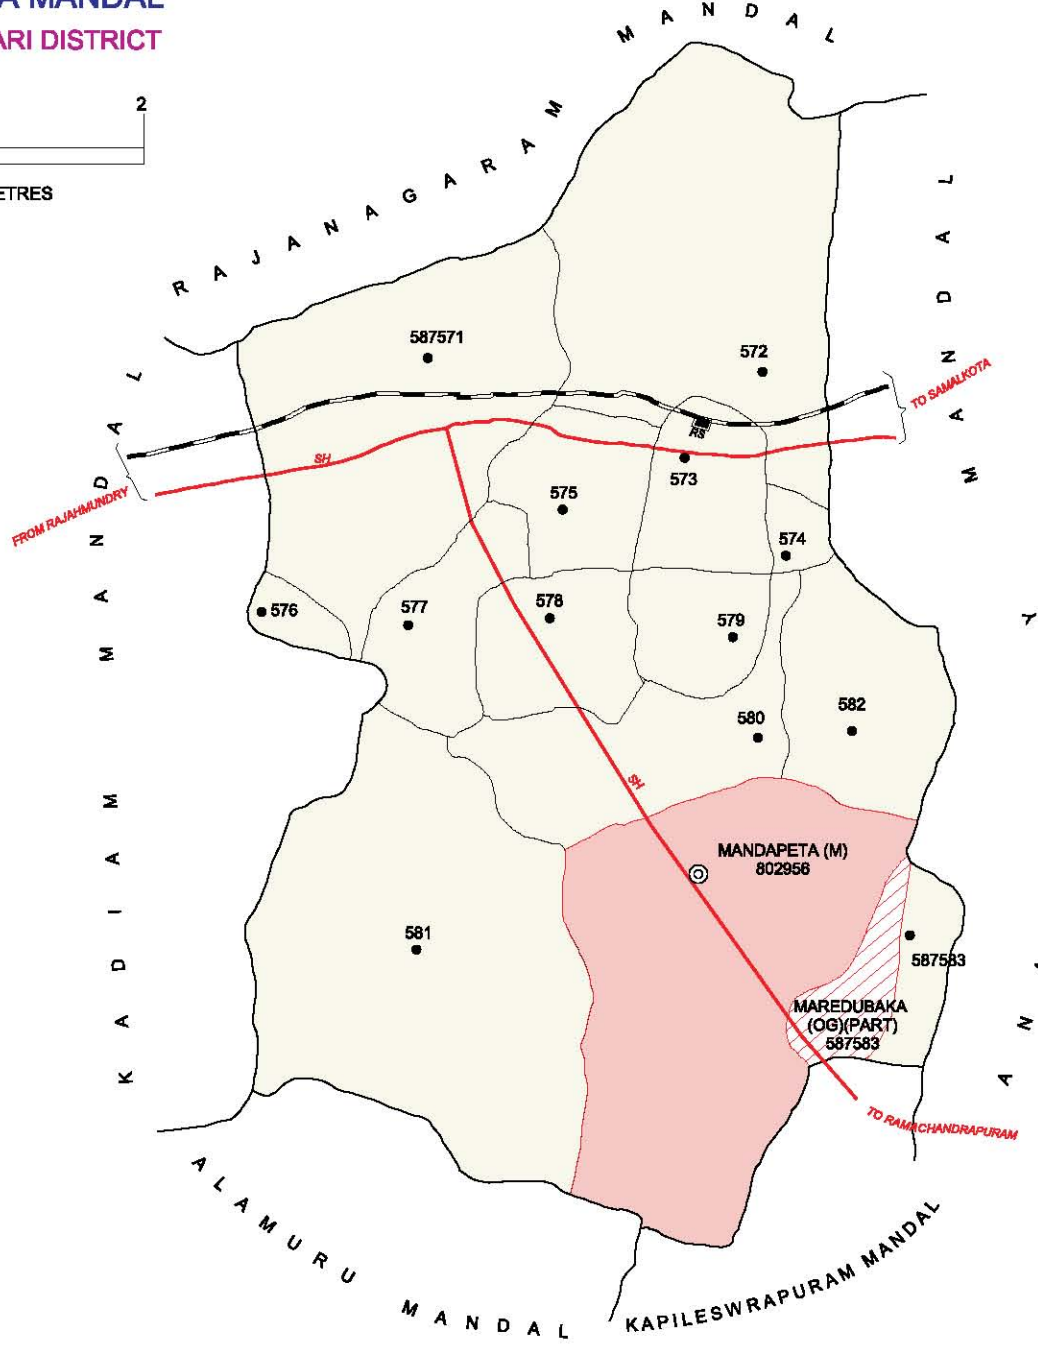

INDIA
ANDHRA PRADESH
MANDAPETA MANDAL
EAST GODAVARI DISTRICT

No. OF TOWNS : 1
No. OF VILLAGES : 13
DISTANCE FROM Dist.H.Qtrs.
TO MANDAL H.Qtrs. : 50 Kms.

BOUNDARY, MANDAL	.....
BOUNDARY, VILLAGE WITH LC.No.	587583
HEADQUARTERS, MANDAL	⊙
RAILWAY LINE WITH STATION, BROAD GAUGE	RS
STATE HIGHWAY	SH
STATUTORY TOWN WITH L.C.No.	802956
CENSUS TOWN/OG WITH L.C.No.	587583

□Note:- Maredubaka (OG) partly included in Mandapeta (M)