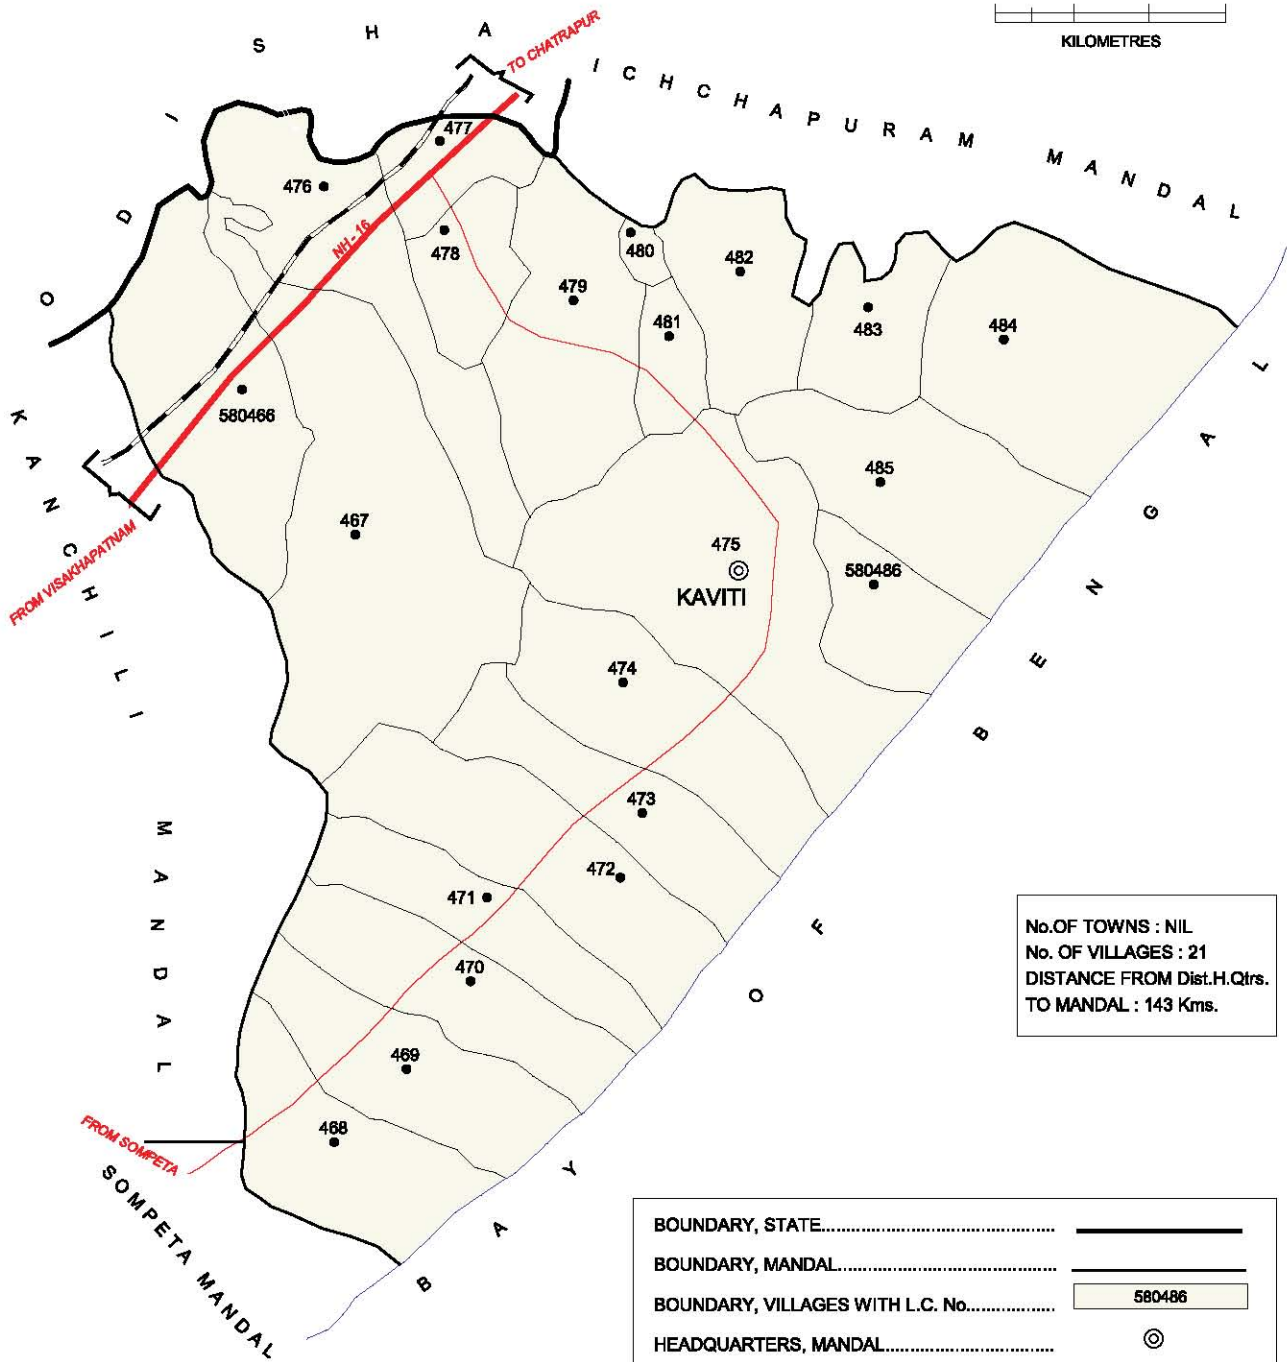

INDIA
ANDHRA PRADESH
KAVITI MANDAL
SRIKAKULAM DISTRICT

No. OF TOWNS : NIL
No. OF VILLAGES : 21
DISTANCE FROM Dist.H.Qtrs.
TO MANDAL : 143 Kms.

BOUNDARY, STATE.....	—————
BOUNDARY, MANDAL.....	—————
BOUNDARY, VILLAGES WITH L.C. No.....	580486
HEADQUARTERS, MANDAL.....	⊙
RAILWAY LINE, BROAD GAUGE	—————
NATIONAL HIGHWAY.....	NH-16
OTHER IMPORTANT ROADS.....	—————