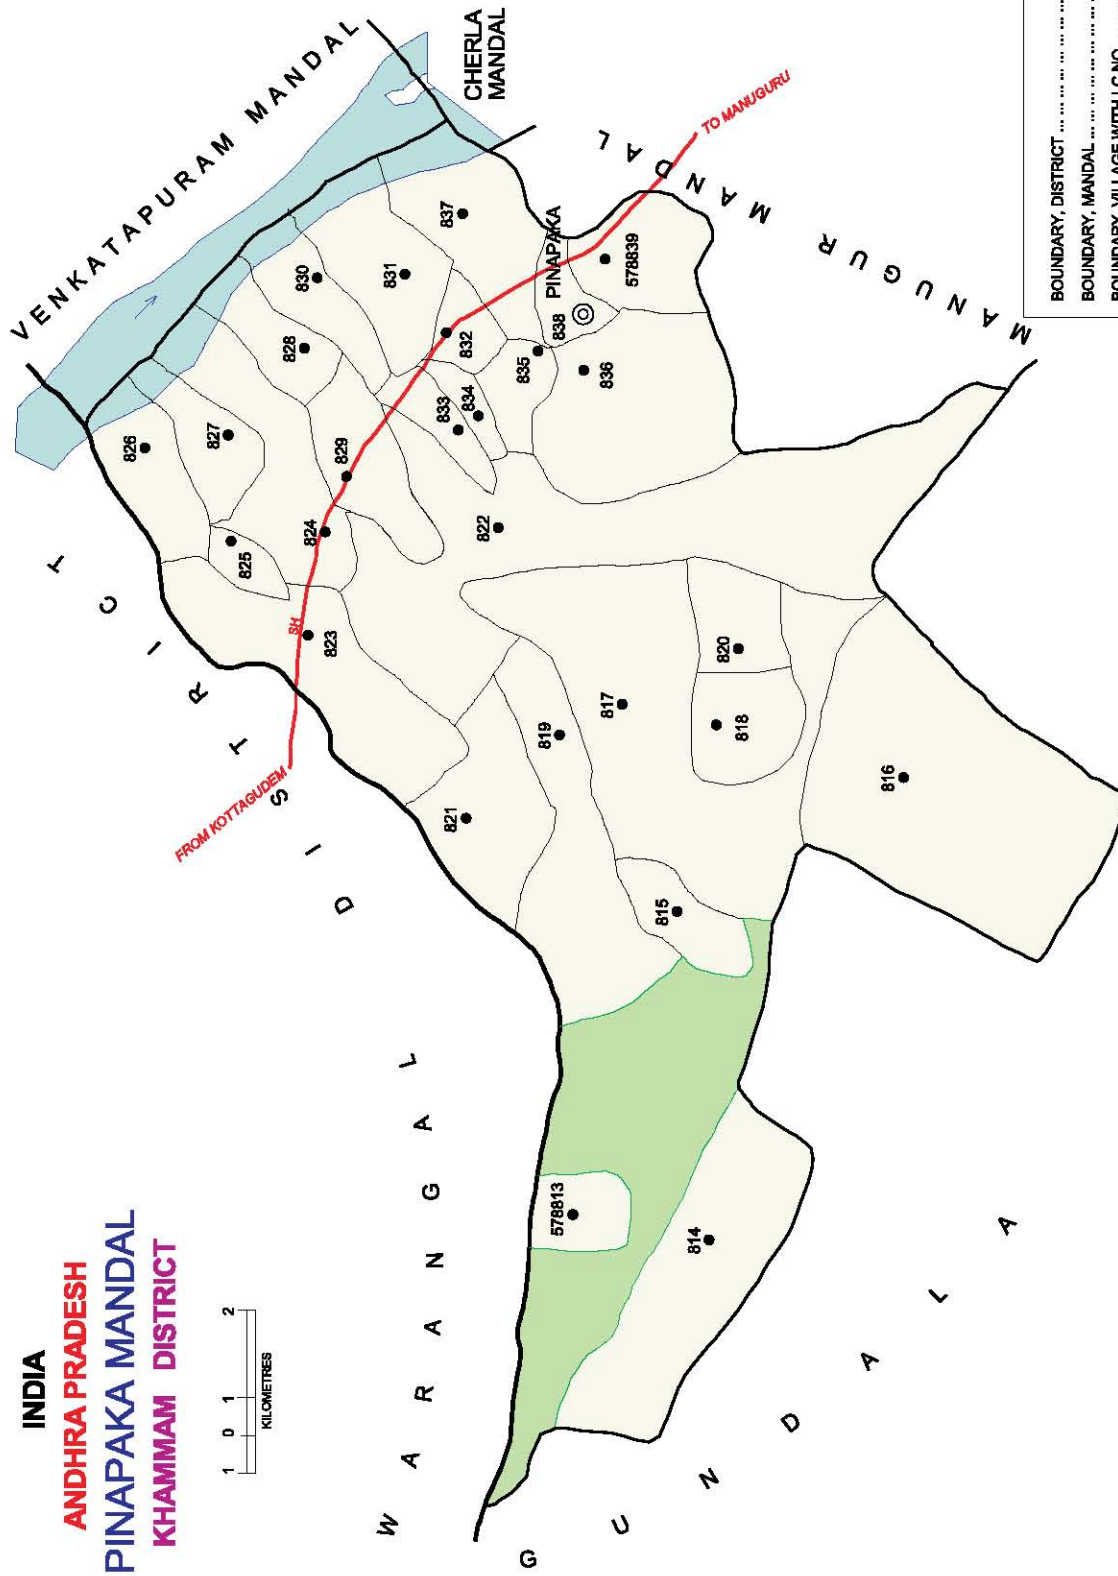

INDIA
ANDHRA PRADESH
PINAPAKA MANDAL
KHAMMAM DISTRICT

BOUNDARY, DISTRICT	.....
BOUNDARY, MANDAL	.....
BOUNDARY, VILLAGE WITH LC NO	.....
HEADQUARTERS, MANDAL	⊙
STATE HIGHWAY	SH
RIVER / STREAM / TANK	
FOREST	R.F

No. OF TOWNS : NIL
No. OF VILLAGES : 27
DISTANCE FROM Dist. H. Qtrs.
TO MANDAL : 160 Kms.