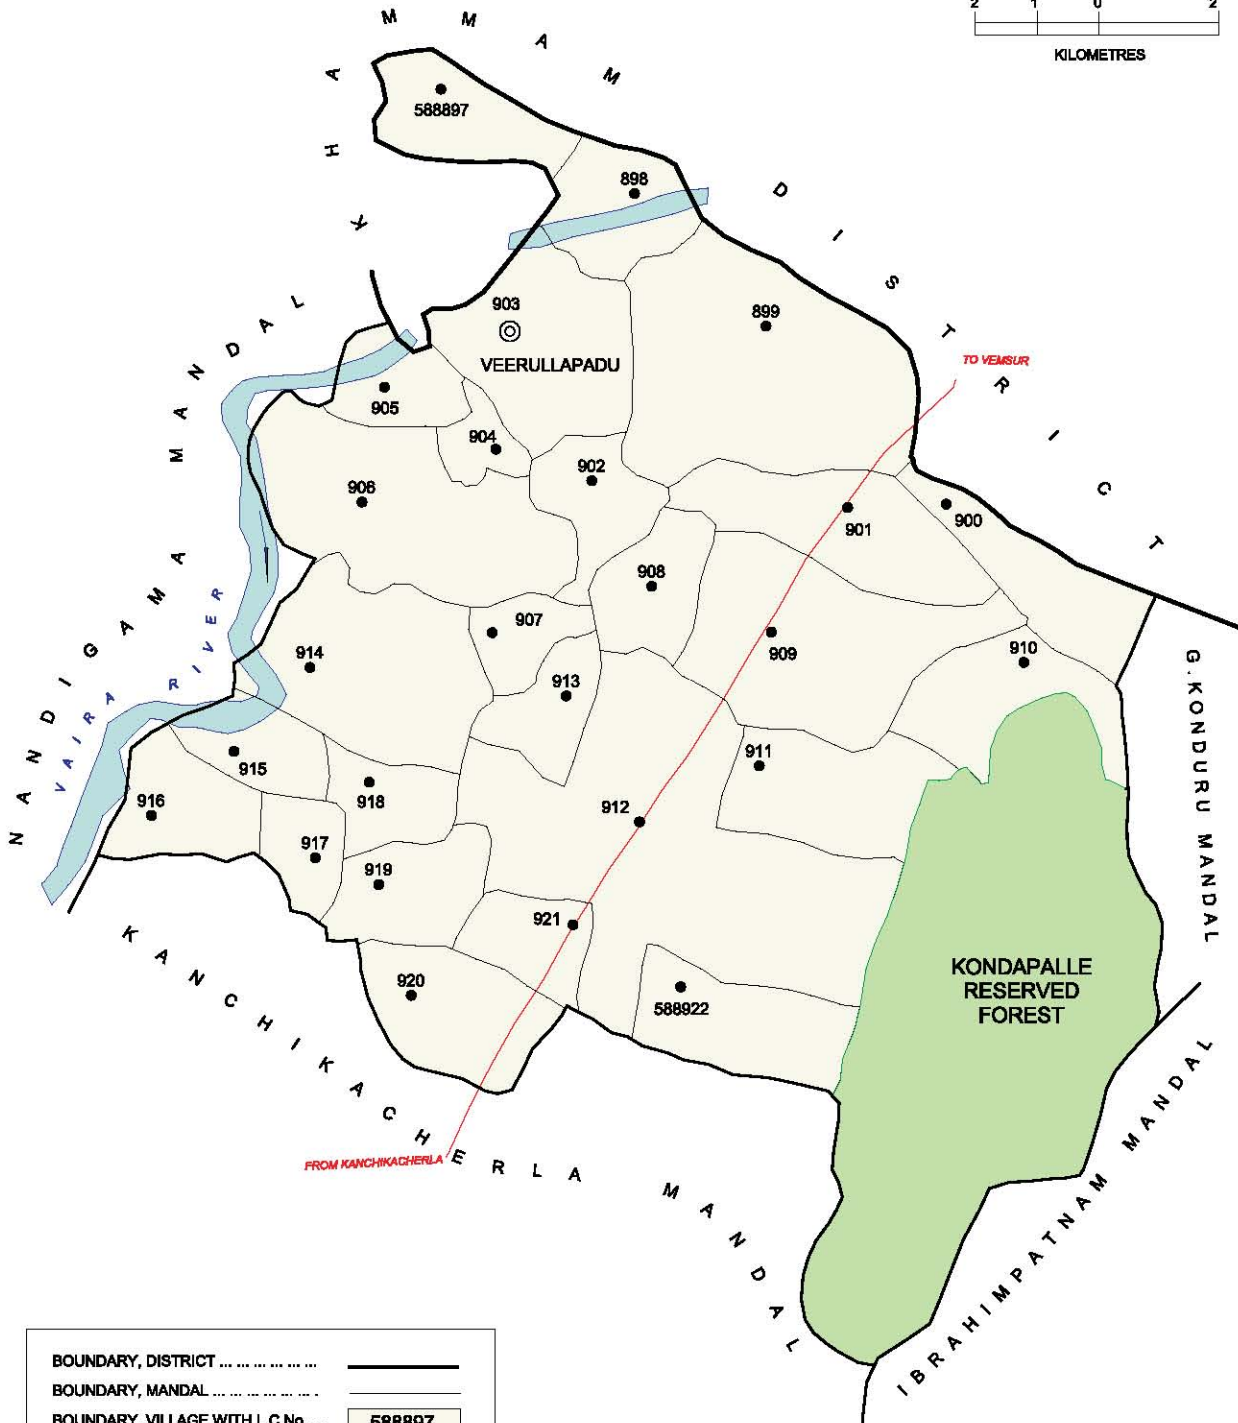

INDIA
ANDHRA PRADESH
VEERULLAPADU MANDAL
KRISHNA DISTRICT

BOUNDARY, DISTRICT	—————
BOUNDARY, MANDAL	—————
BOUNDARY, VILLAGE WITH L C No	588897
HEADQUARTERS, MANDAL	⊙
OTHER IMPORTANT ROADS	—————
RIVER / STREAM / TANK	
FOREST	RF

No. OF TOWNS : NIL
No. OF VILLAGES : 26
DISTANCE FROM Dist. H. Qrts.
TO MANDAL : 135 Kms.