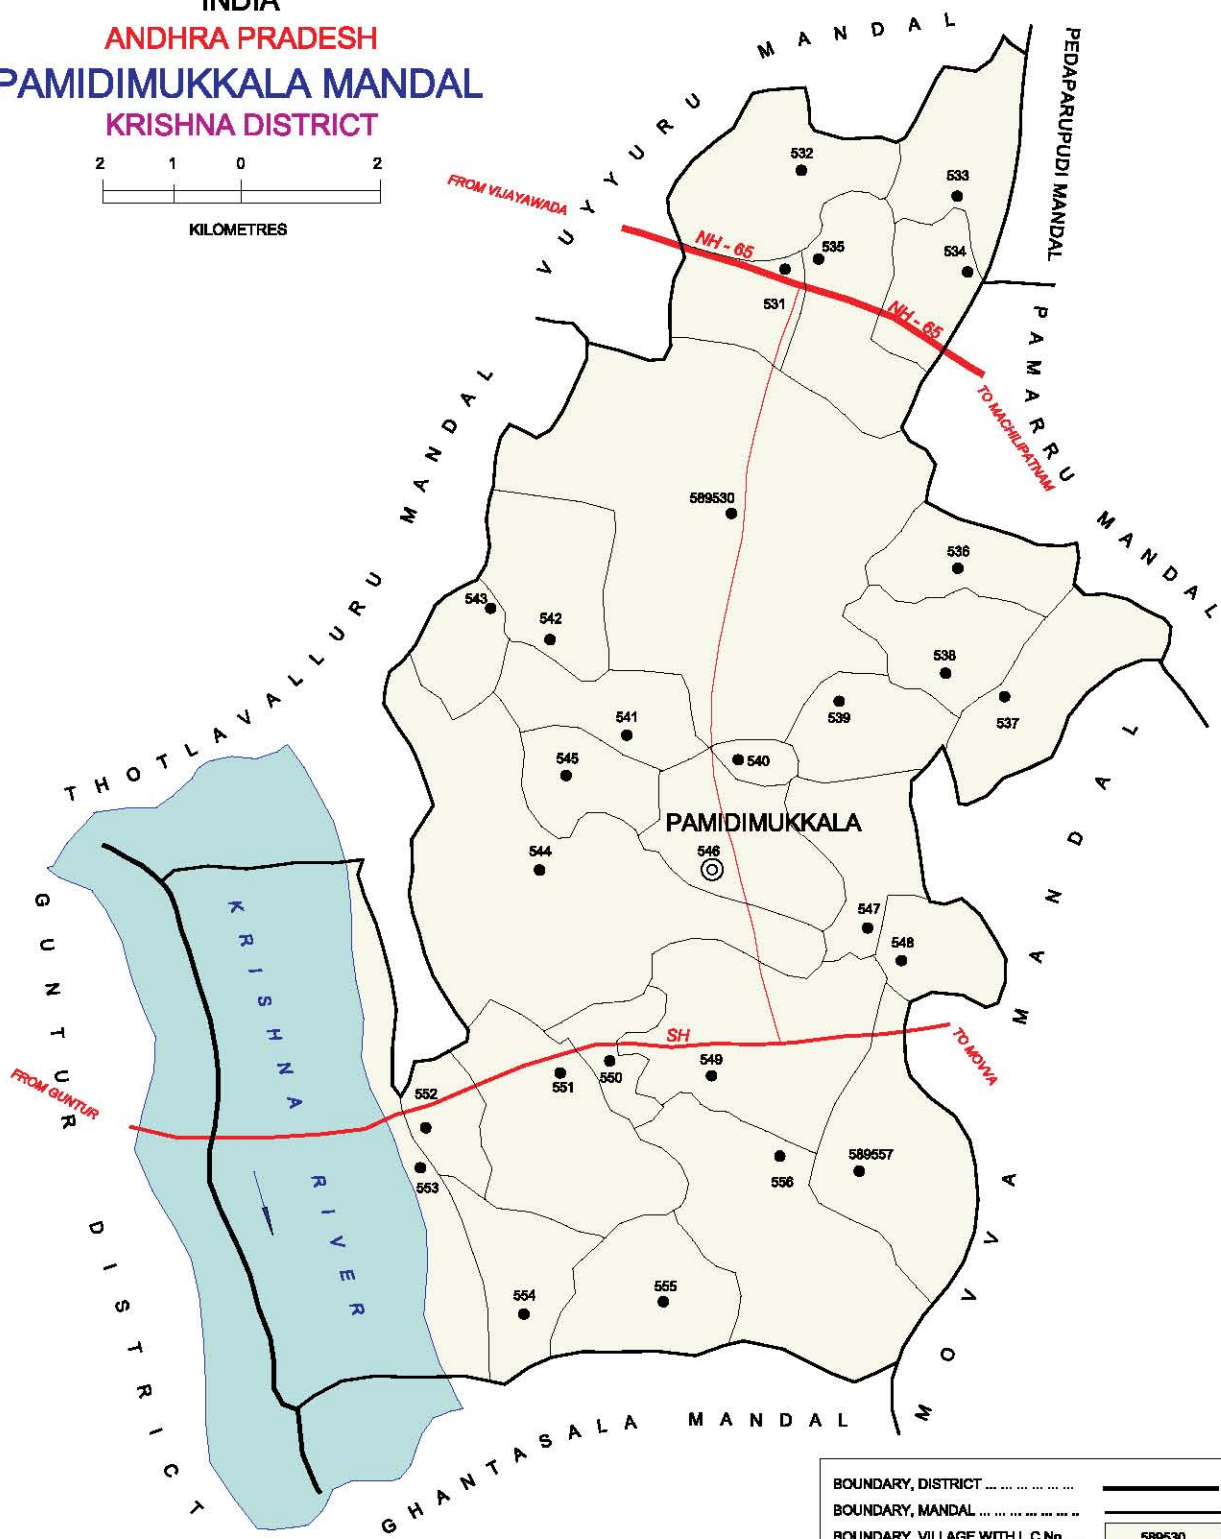

INDIA
ANDHRA PRADESH
PAMIDIMUKKALA MANDAL
KRISHNA DISTRICT

No. OF TOWNS : NIL
No. OF VILLAGES : 28
DISTANCE FROM Dist. H. Qrts.
TO MANDAL : 50 Kms.

BOUNDARY, DISTRICT	—————
BOUNDARY, MANDAL	—————
BOUNDARY, VILLAGE WITH L.C No. ...	589530
HEADQUARTERS, MANDAL	⊙
NATIONAL HIGHWAY.....	NH - 65
STATE HIGHWAY	SH
OTHER IMPORTANT ROADS	—
RIVER / STREAM / TANK	~~~~~