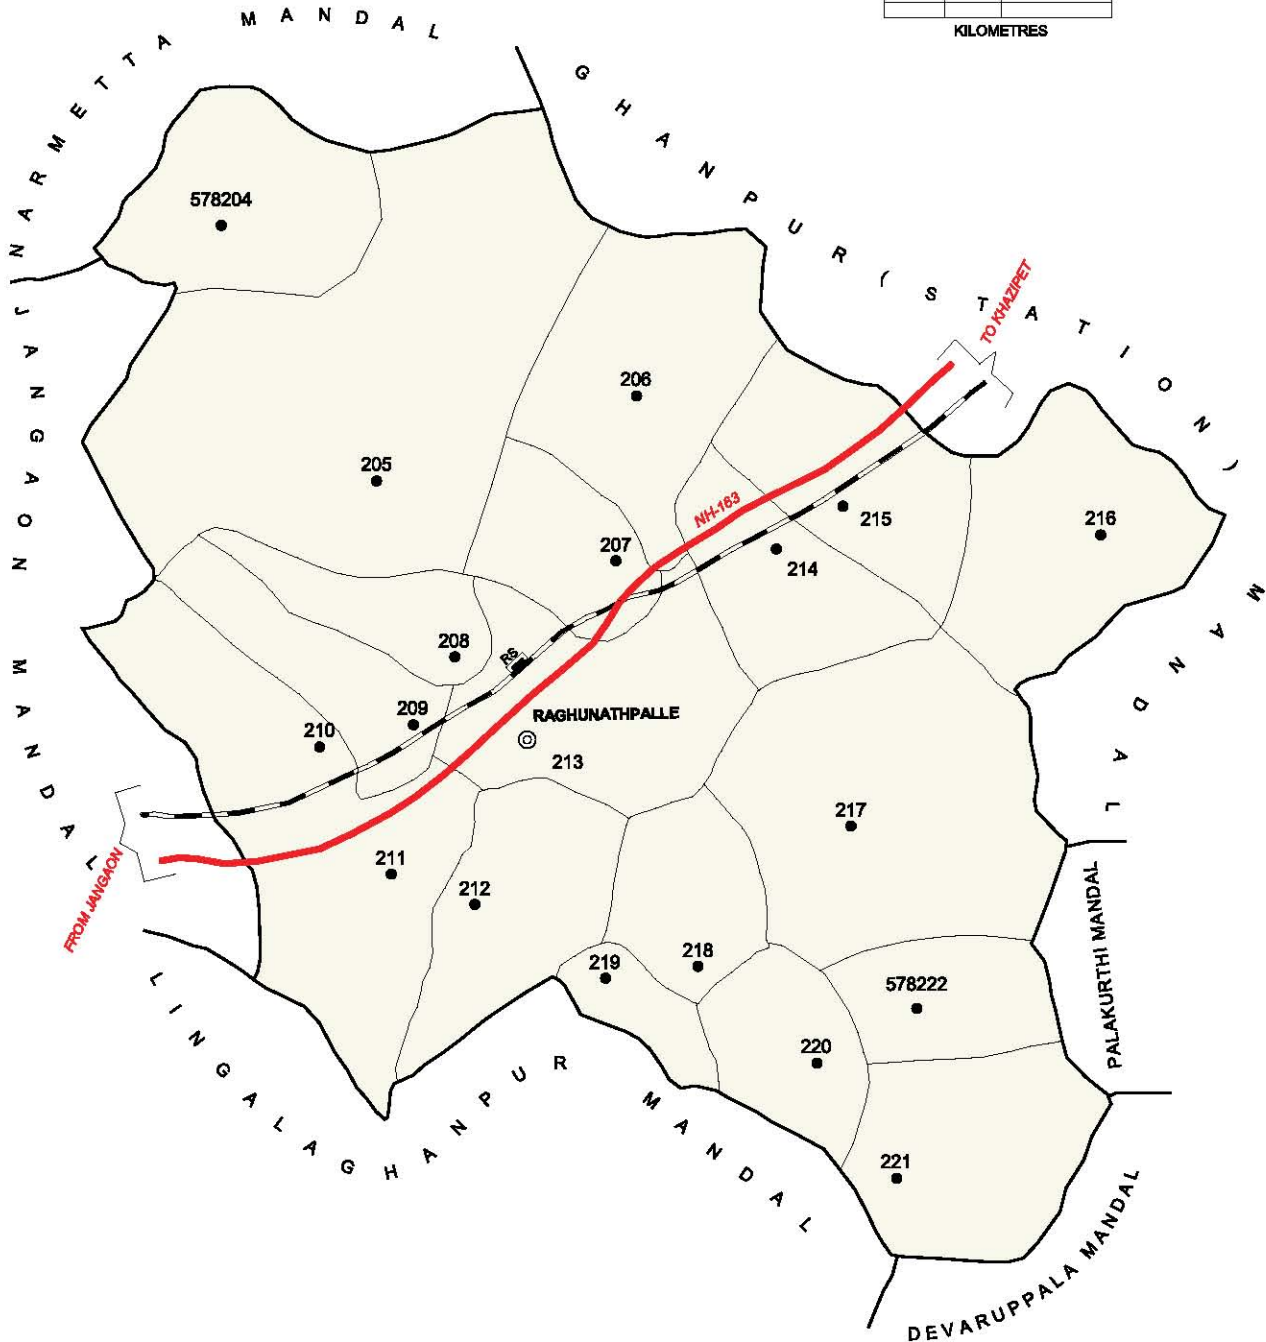

INDIA
ANDHRA PRADESH
RAGHUNATHPALLE MANDAL
WARANGAL DISTRICT

BOUNDARY, MANDAL	.....
BOUNDARY, VILLAGE WITH LC NO	.....
HEADQUARTERS, MANDAL	⊙
NATIONAL HIGHWAY	NH-163
RAILWAY LINE WITH STATION, BROAD GAUGE	—RS—

No. OF TOWNS : Nil
No. OF VILLAGES: 19
DISTANCE FROM Dist. H. Qrs.
TO MANDAL : 64 Kms.