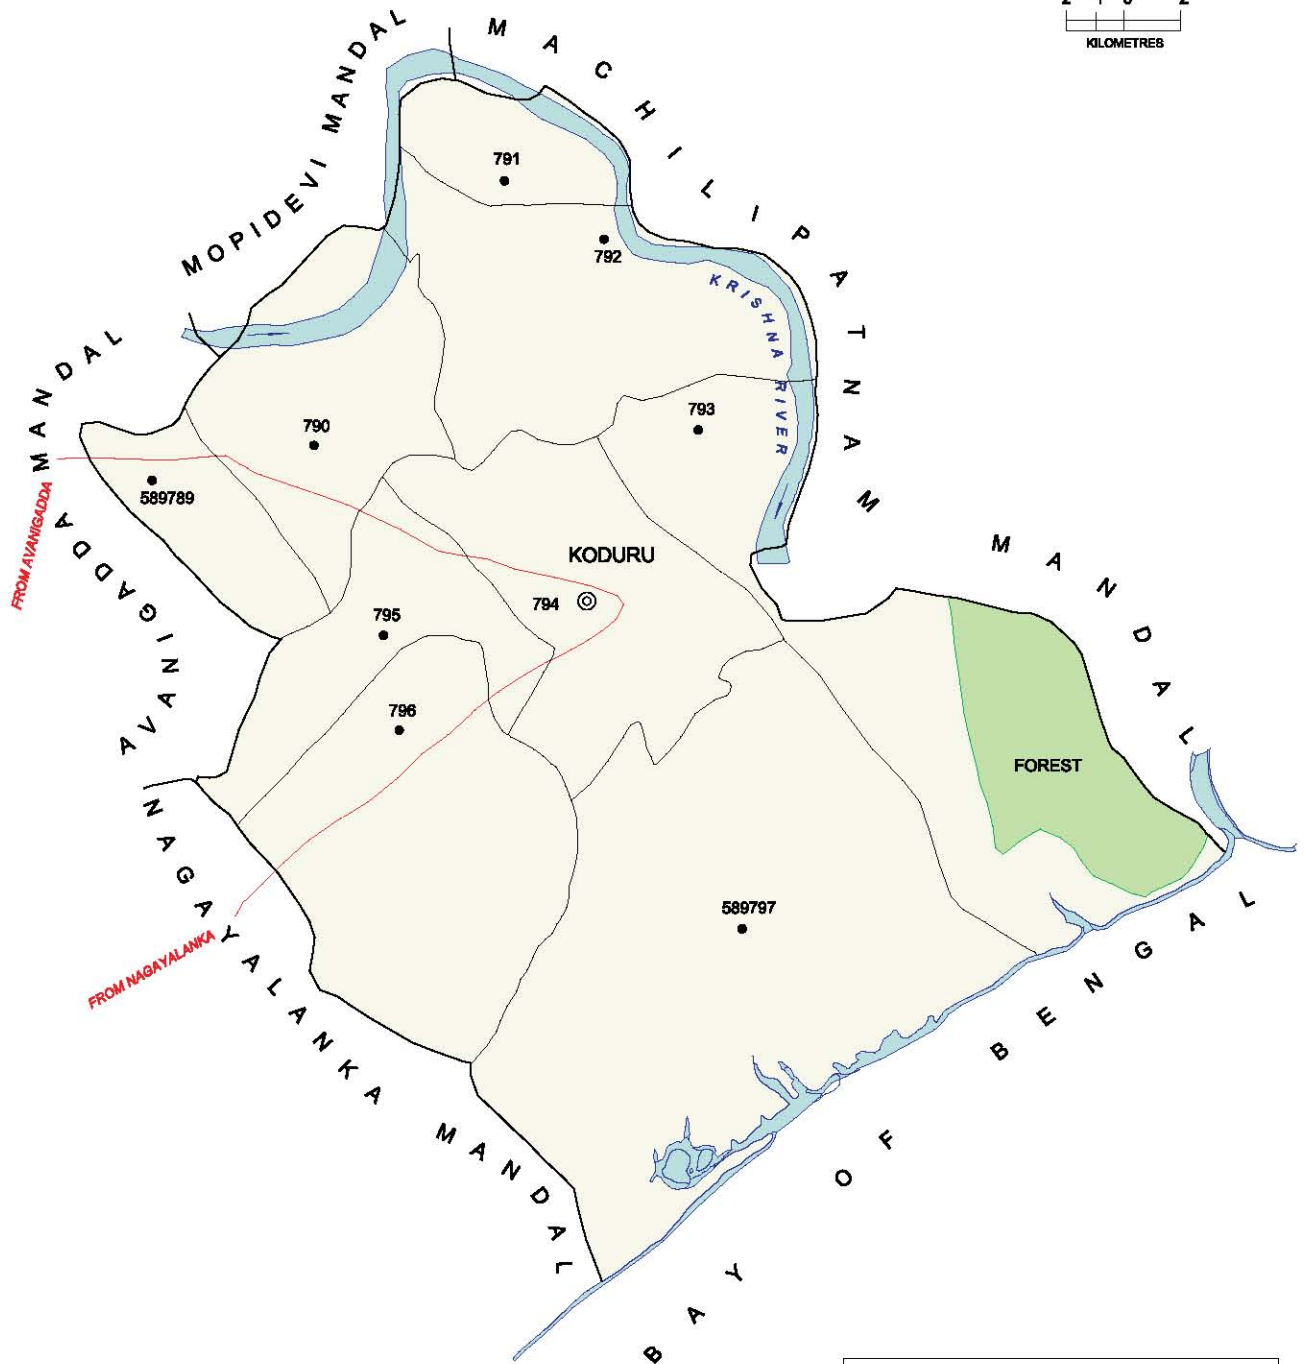

INDIA
ANDHRA PRADESH
KODURU MANDAL
KRISHNA DISTRICT

No. OF TOWNS : NIL
No. OF VILLAGES : 9
DISTANCE FROM Dist. H. Qrts.
TO MANDAL : 48 Kms.

BOUNDARY, MANDAL	.....
BOUNDARY, VILLAGE WITH L C NO. .	.....
HEADQUARTERS, MANDAL	589789
OTHER IMPORTANT ROADS	⊙
RIVER / STREAM / TANK	
FOREST	R.F.