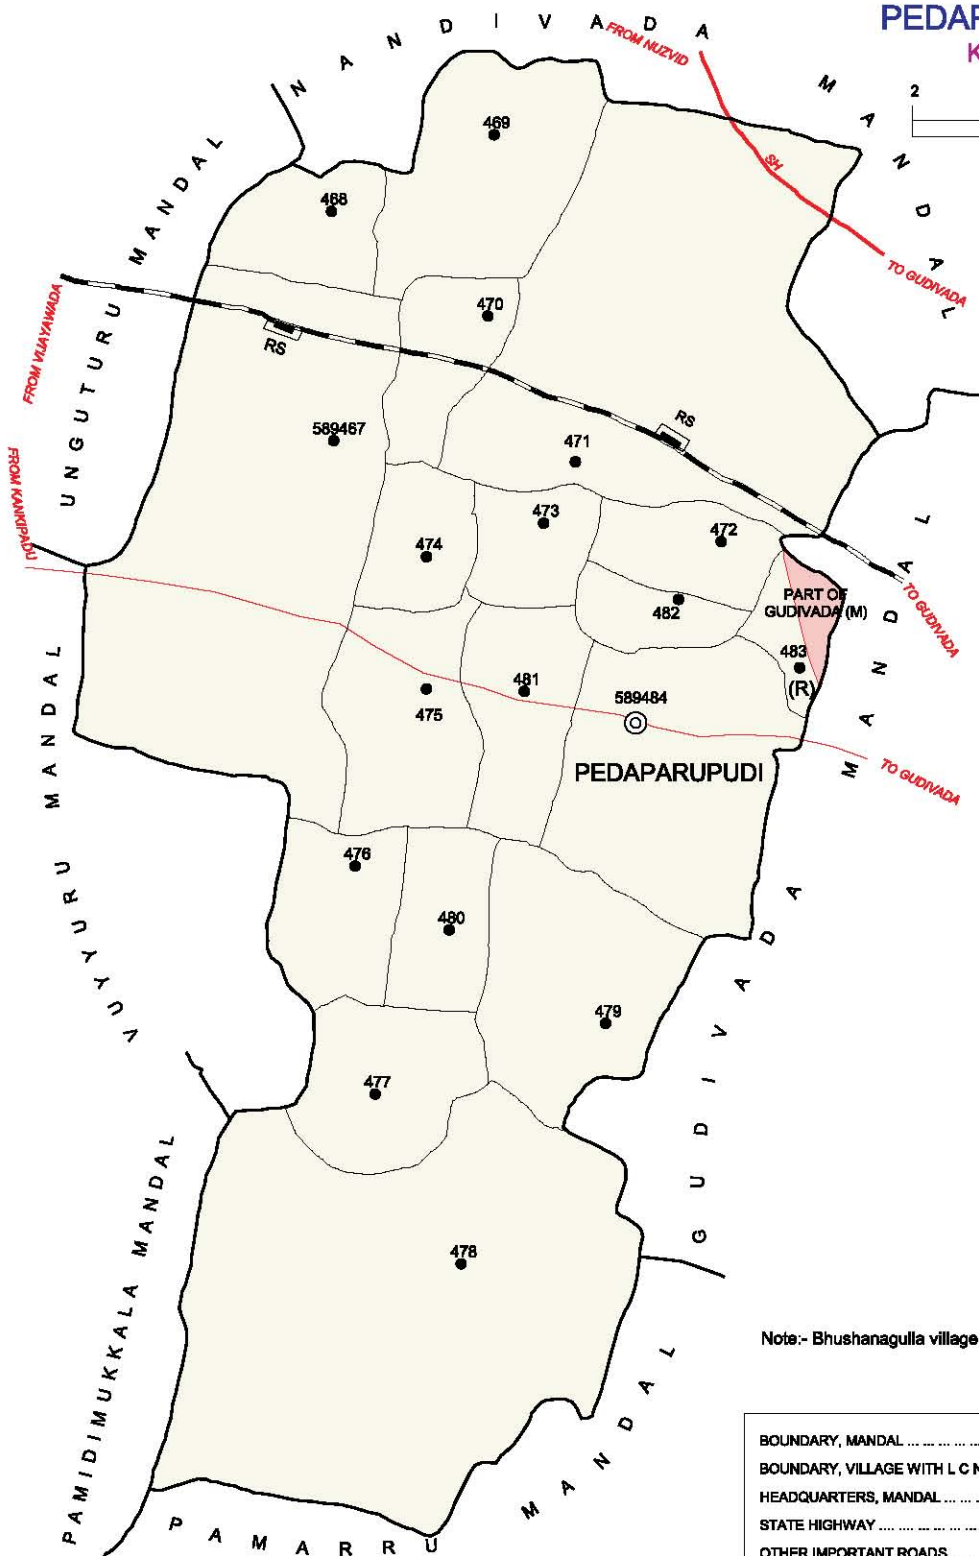

INDIA
ANDHRA PRADESH
PEDAPARUPUDI MANDAL
KRISHNA DISTRICT

No. OF TOWNS : NIL
No. OF VILLAGES : 18
DISTANCE FROM Dist. H. Qrts.
TO MANDAL : 43 Kms.

Note:- Bhushanagulla village (483) is partly included in Gudivada (M).

BOUNDARY, MANDAL	
BOUNDARY, VILLAGE WITH L C No.	
HEADQUARTERS, MANDAL	
STATE HIGHWAY	
OTHER IMPORTANT ROADS	
RAILWAY LINE WITH STATION, BROAD GAUGE ...	
STATUTORY TOWN WITH L.C.No