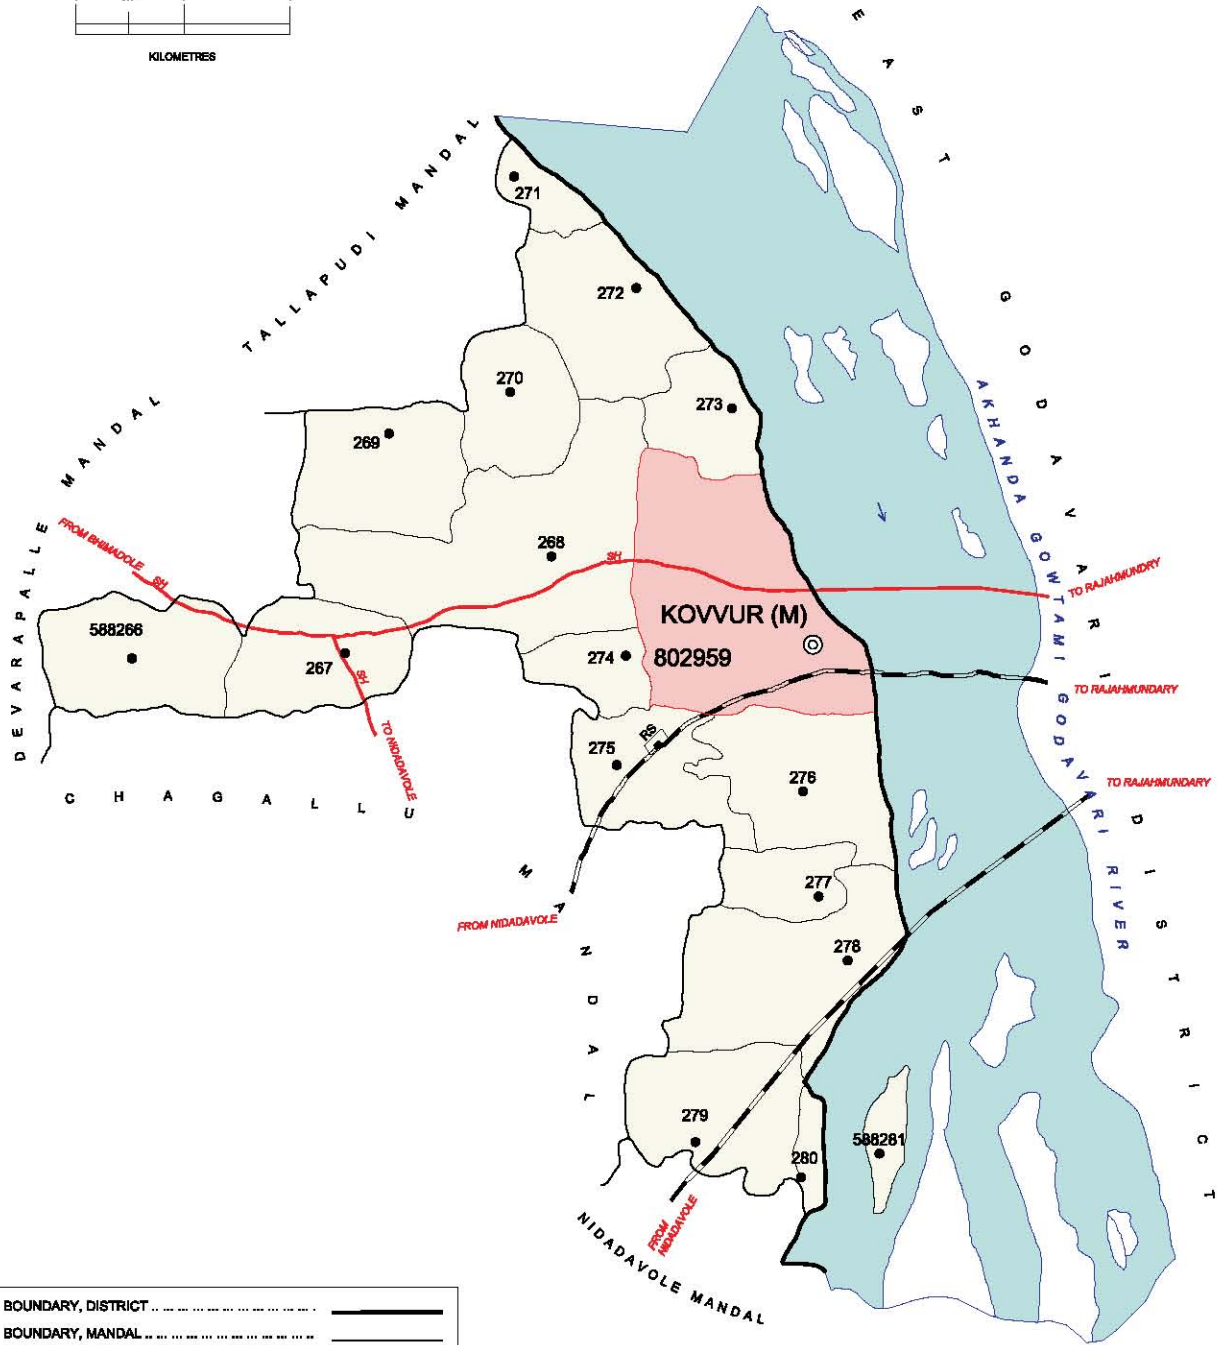

INDIA
ANDHRA PRADESH
KOVVUR MANDAL
WEST GODAVARI DISTRICT

NO.OF TOWNS : 1
NO. OF VILLAGES : 16
DISTANCE FROM Dist.H.Qrts.
TO MANDAL : 92 Kms.

BOUNDARY, DISTRICT	
BOUNDARY, MANDAL	
BOUNDARY, VILLAGE WITH L.C.No	
HEAD QUARTERS, MANDAL	
STATE HIGHWAY	
RAILWAY LINE WITH STATION, BROAD GAUGE ...	
STATUTORY TOWN WITH L.C. No	
RIVER / STREAM / TANK	

Note: Kovvur (NP) (959) is upgraded as Kovvur (M)