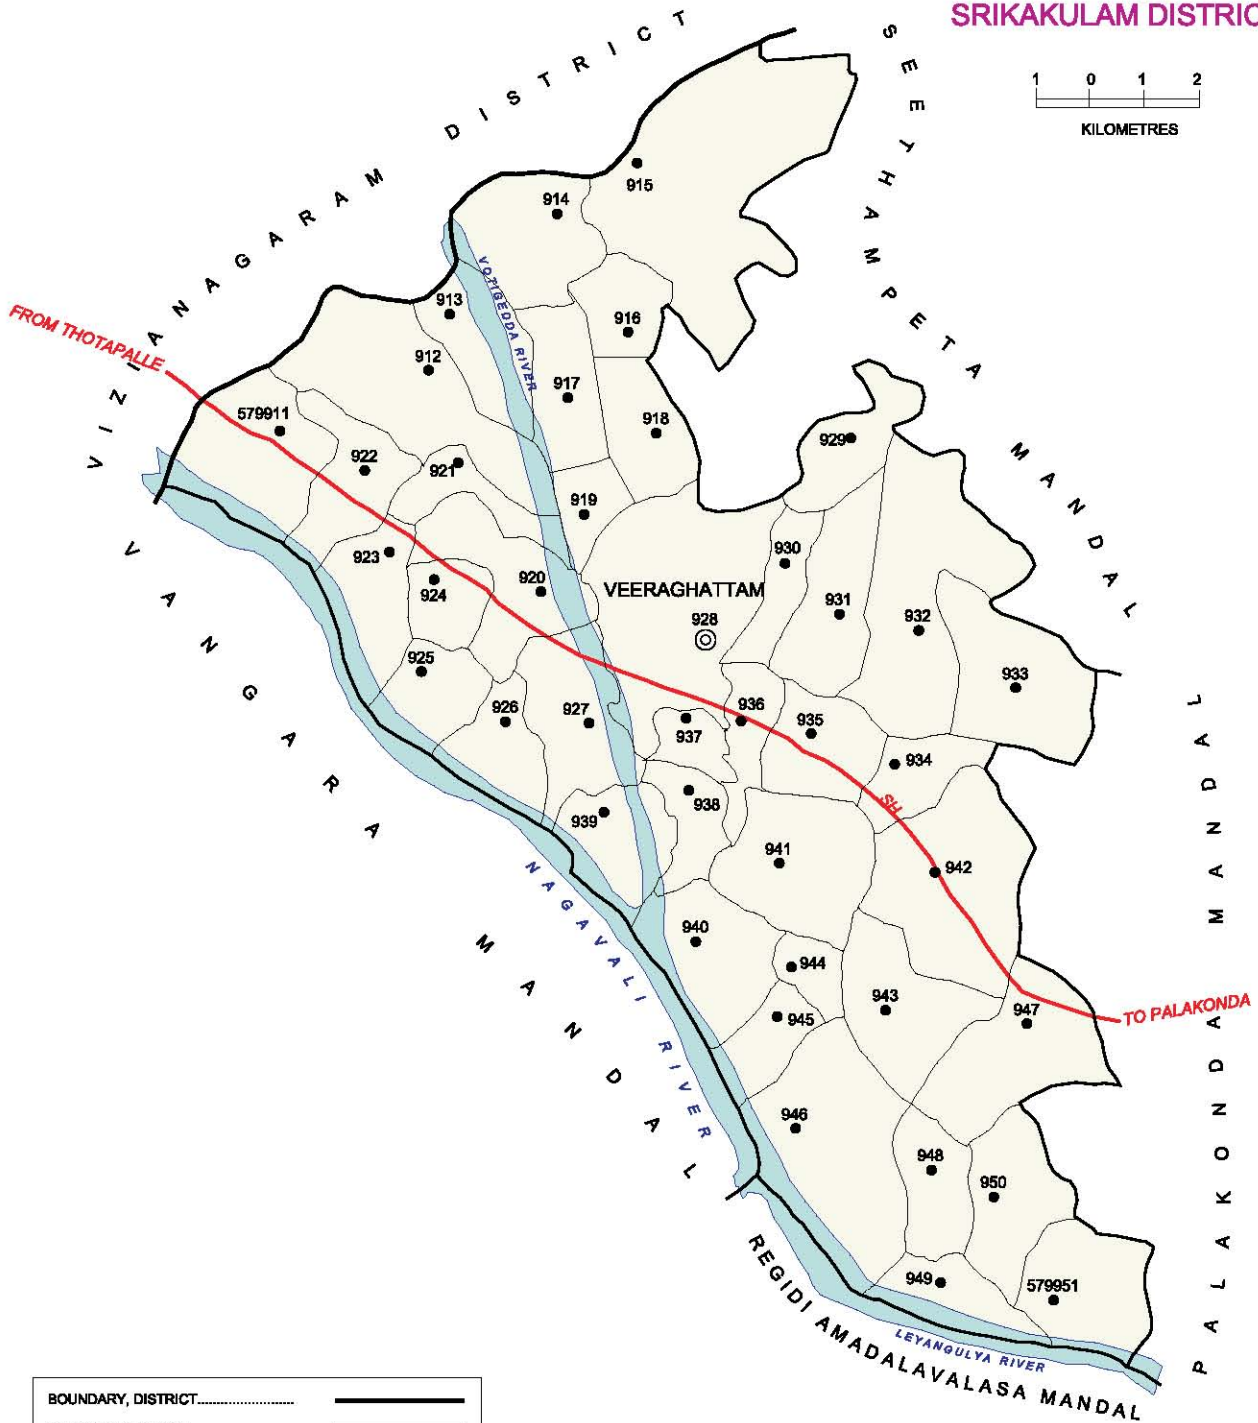

INDIA

ANDHRA PRADESH

VEERAGHATTAM

SRIKAKULAM DISTRICT

BOUNDARY, DISTRICT.....	
BOUNDARY, MANDAL.....	
BOUNDARY, VILLAGE WITH L.C. No....	
HEADQUARTERS,MANDAL.....	
STATE HIGHWAY.....	
RIVER / STREAM / TANK.....	

No.OF TOWNS : NIL
No.OF VILLAGES : 41
DISTANCE FROM Dist.H.Qtrs.
TO MANDAL : 58 Kms.