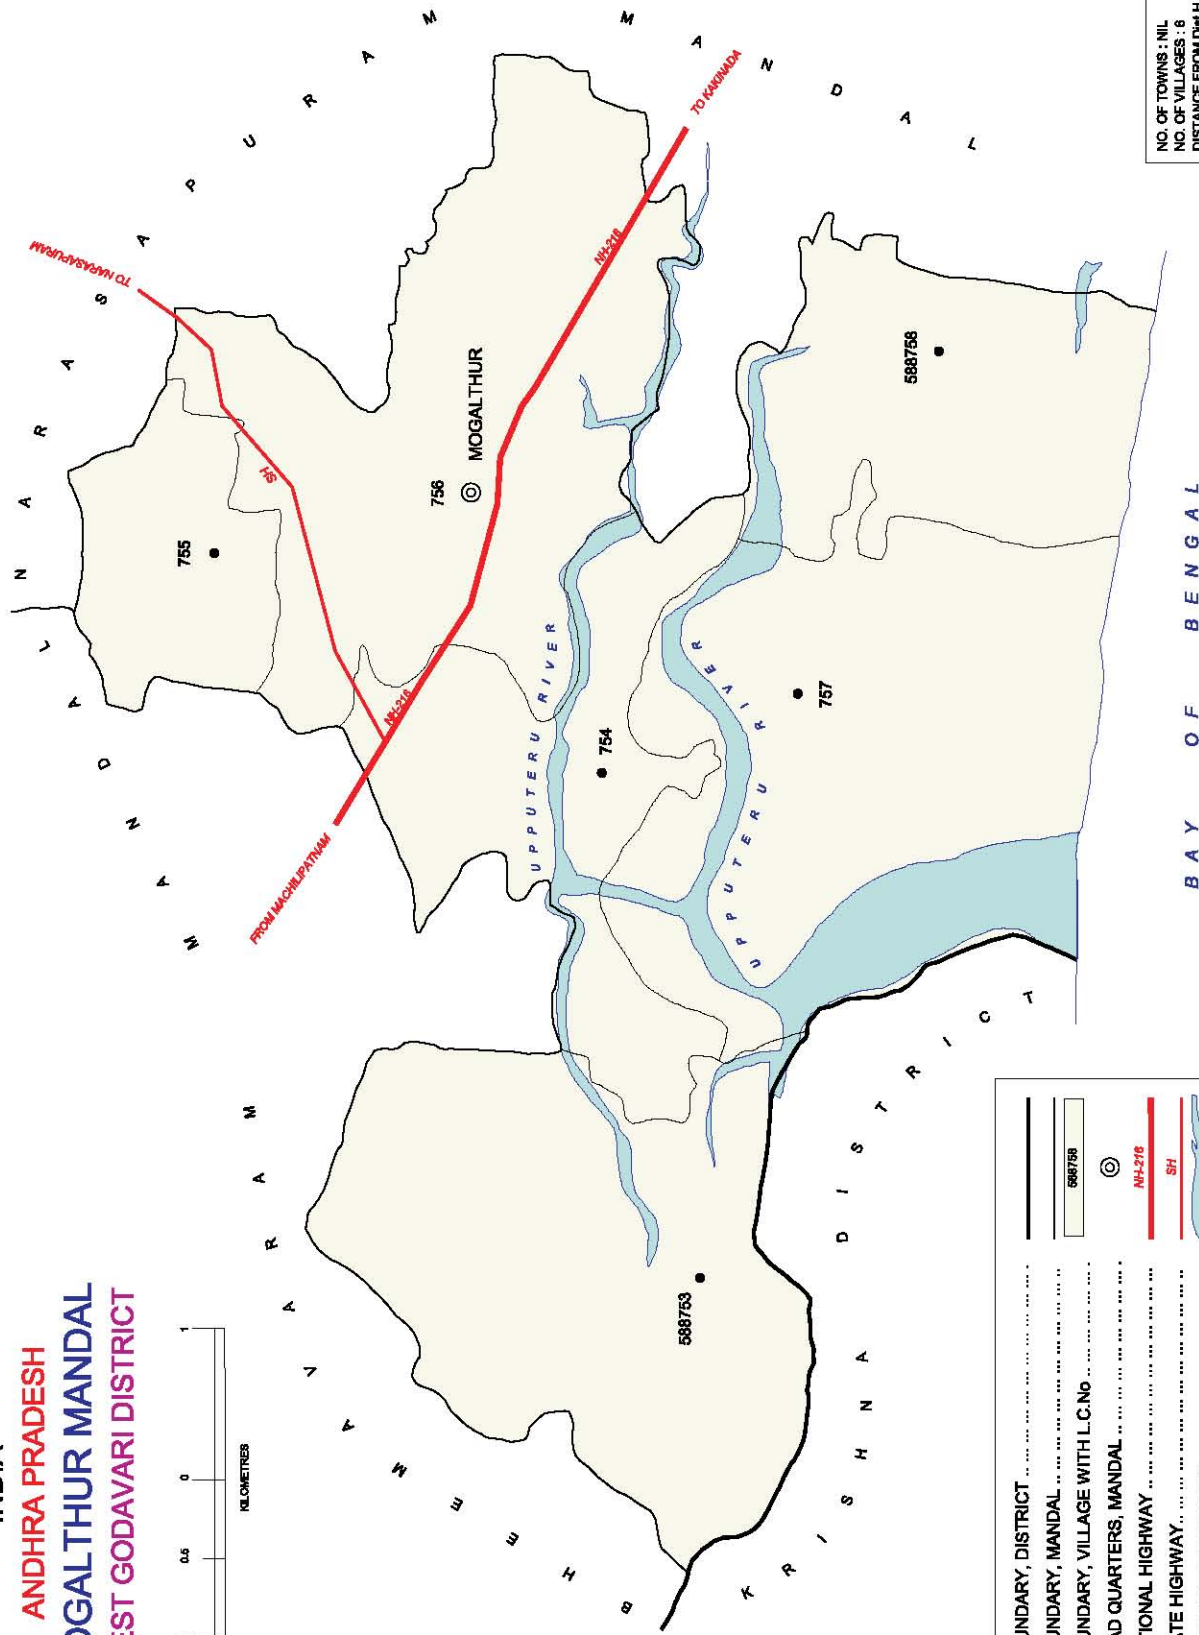

INDIA
ANDHRA PRADESH
MOGALTHUR MANDAL
WEST GODAVARI DISTRICT

.....	BOUNDARY, DISTRICT
————	BOUNDARY, MANDAL
.....	BOUNDARY, VILLAGE WITH L.C.No
.....	HEAD QUARTERS, MANDAL
.....	NATIONAL HIGHWAY
.....	STATE HIGHWAY
.....	RIVER / STREAM / TANK

NO. OF TOWNS : NIL
NO. OF VILLAGES : 6
DISTANCE FROM Dist.H. Qrs.
TO MANDAL : 118 Kms.