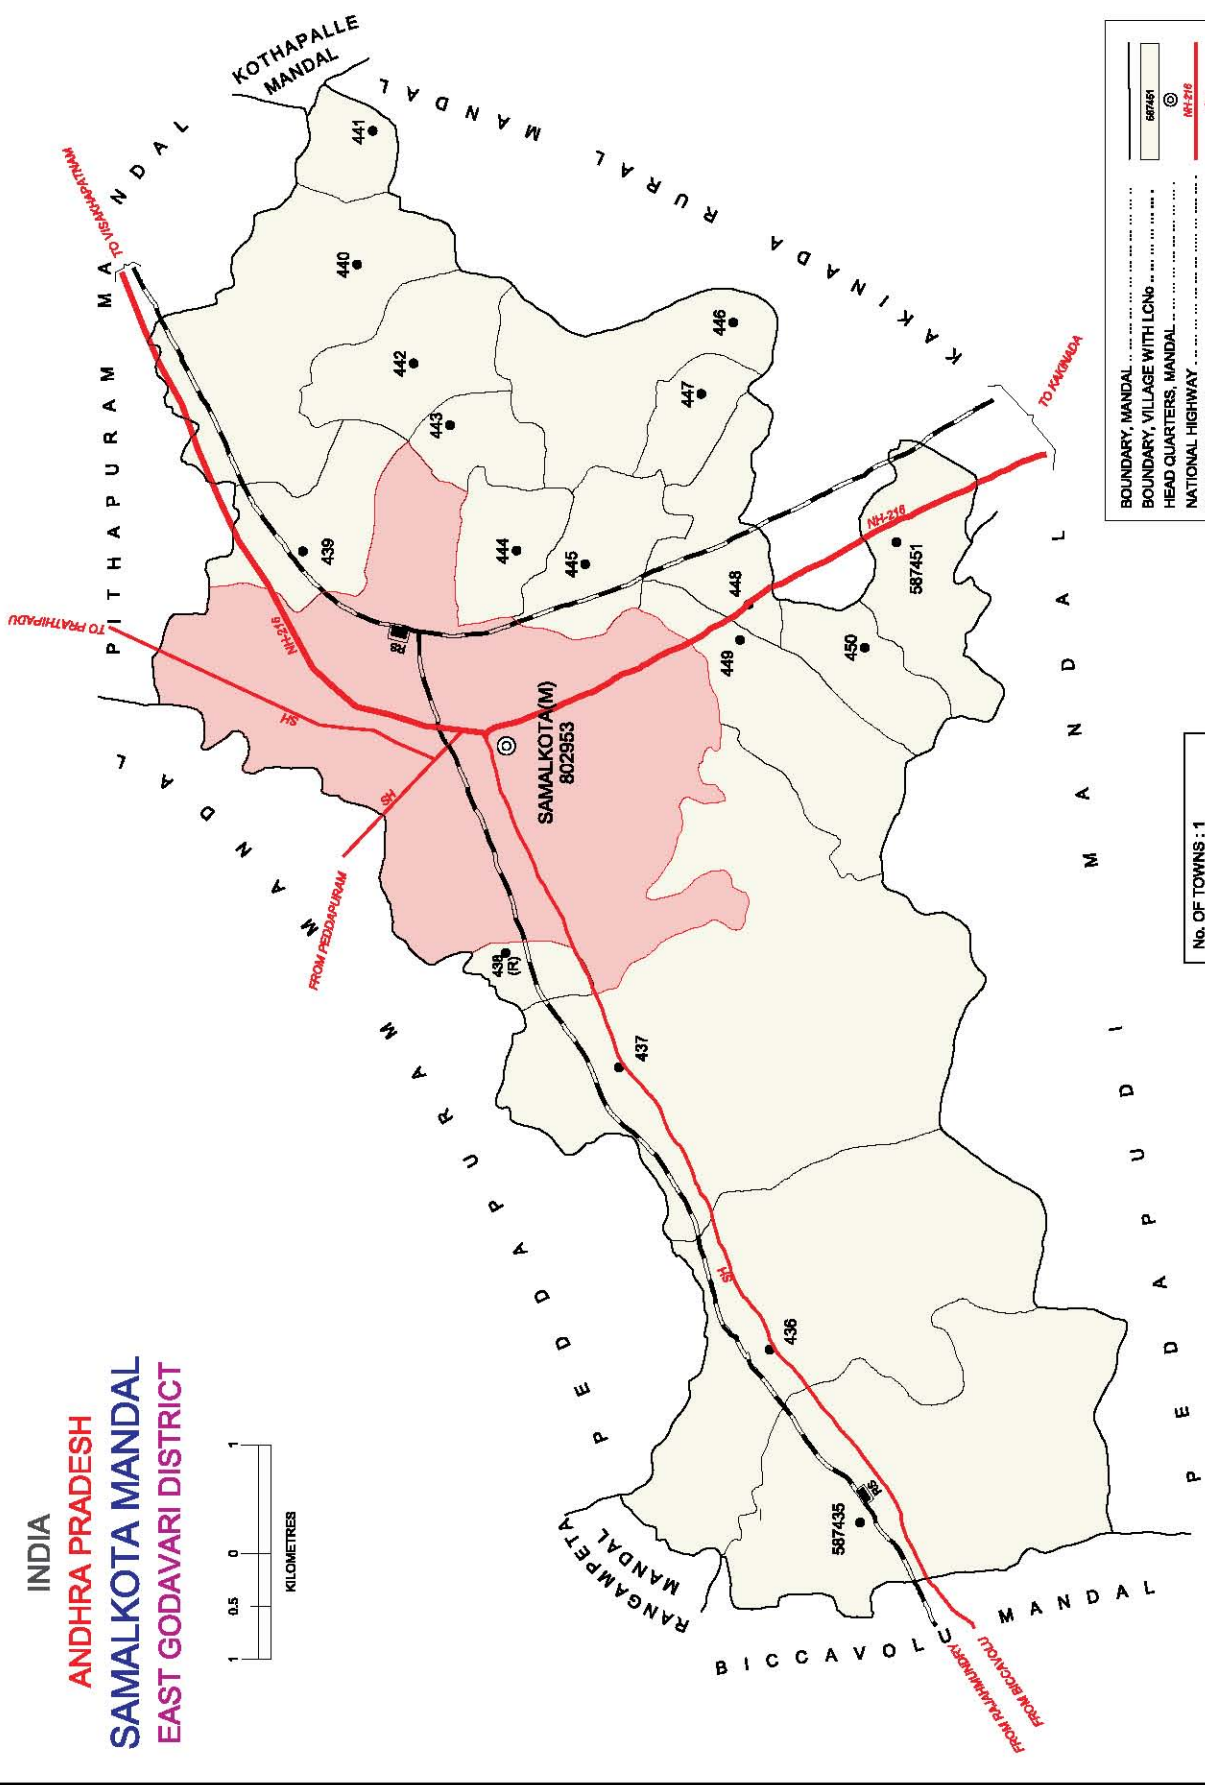

INDIA
ANDHRA PRADESH
SAMALKOTA MANDAL
EAST GODAVARI DISTRICT

	BOUNDARY, MANDAL
	BOUNDARY, VILLAGE WITH LONG
	HEAD QUARTERS, MANDAL
	NATIONAL HIGHWAY
	STATE HIGHWAY
	RAILWAY LINE WITH STATION, BROAD GAUGE
	STATUTORY TOWN WITH L.C.NO.

No. OF TOWNS : 1
No. OF VILLAGES : 17
DISTANCE FROM Dist.H. Qtrs.
TO MANDAL H. Qtrs. : 25 Kms.