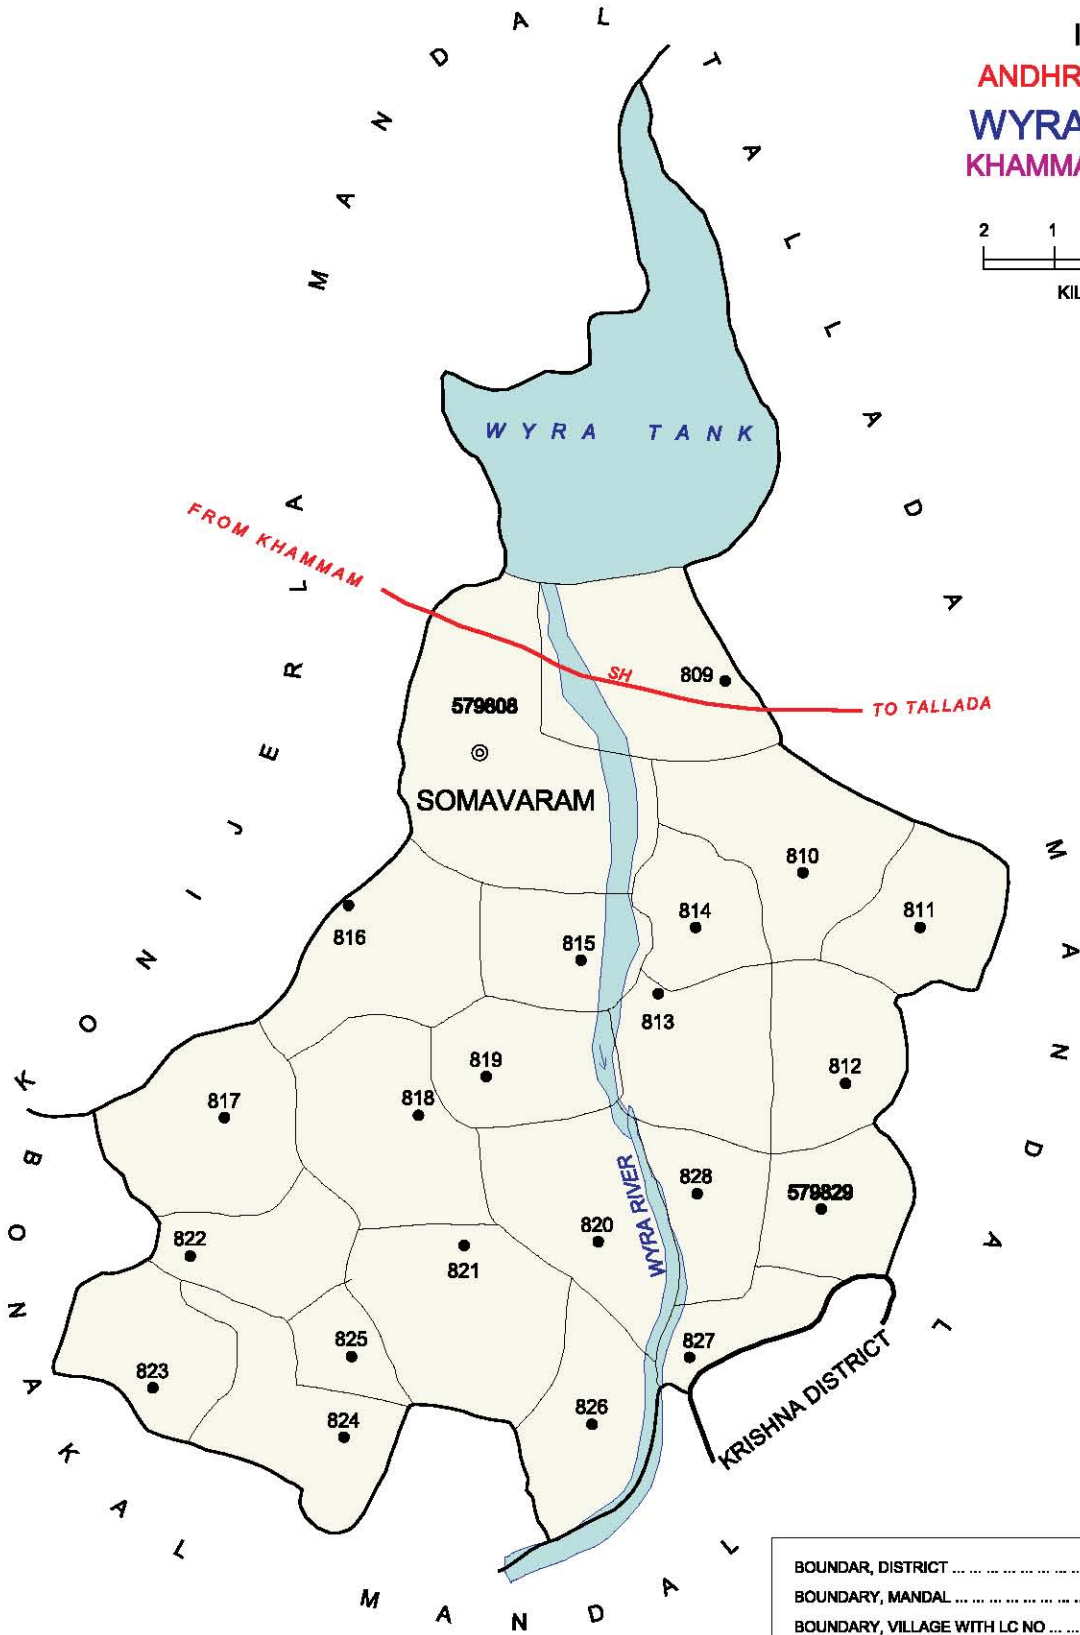

INDIA
ANDHRA PRADESH
WYRA MANDAL
KHAMMAM DISTRICT

No. OF TOWNS : NIL
No. OF VILLAGES : 22
DISTANCE FROM Dist. H.Qrte.
TO MANDAL H.Qrs.: 24 kms.

Note: Wyra is hamlet of Somavaram village.

BOUNDAR, DISTRICT	
BOUNDARY, MANDAL	
BOUNDARY, VILLAGE WITH LC NO	
HEADQUARTERS, MANDAL	
STATE HIGHWAY	
RIVER / STREAM / TANK