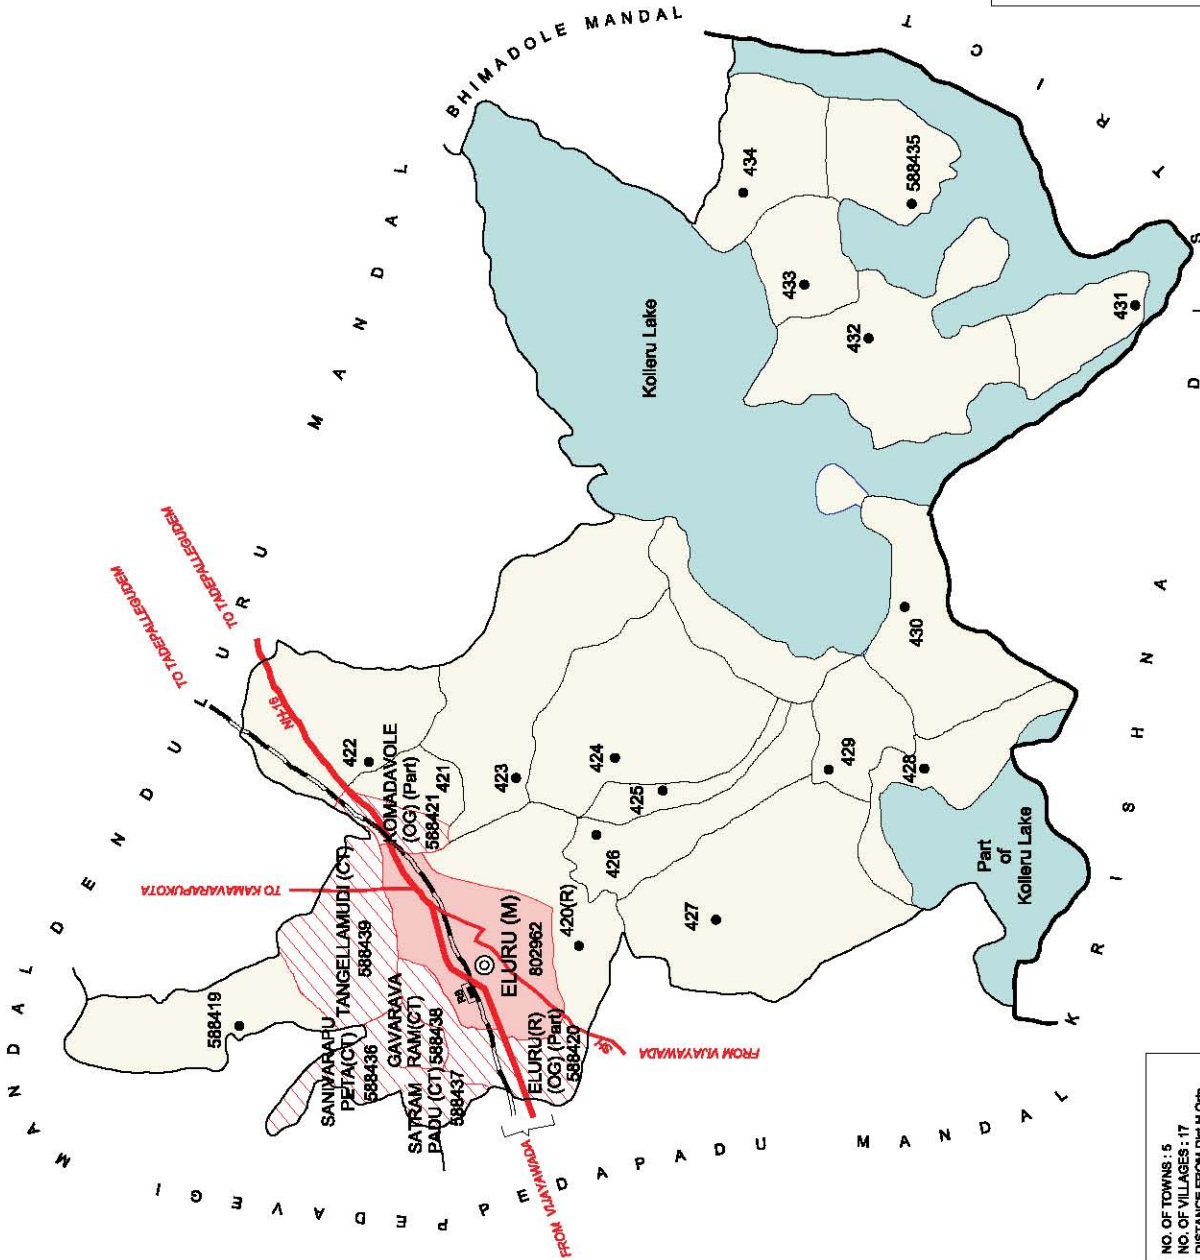

INDIA
ANDHRA PRADESH
ELURU MANDAL
WEST GODAVARI DISTRICT

Note: Saniwarapeta (436) and Satrampadu (437) (OG) & Tangellamudi (439) (R) (OG) villages have become CTs.

BOUNDARY, DISTRICT	.....
BOUNDARY, MANDAL	.....
BOUNDARY, VILLAGE WITH L.C.No	.....
HEAD QUARTERS, MANDAL	.....
NATIONAL HIGHWAY	.....
STATE HIGHWAY	.....
RAILWAY LINE WITH STATION, BROAD GAUGE	.....
STATUTORY TOWN WITH L.C.No	.....
CENSUS TOWN/OG WITH L.C.No	.....
RIVER / STREAM / TANK	.....

NO. OF TOWNS : 5
NO. OF VILLAGES : 17
DISTANCE FROM D.M.H.Q.B.
TO MANDAL : 0 Km.