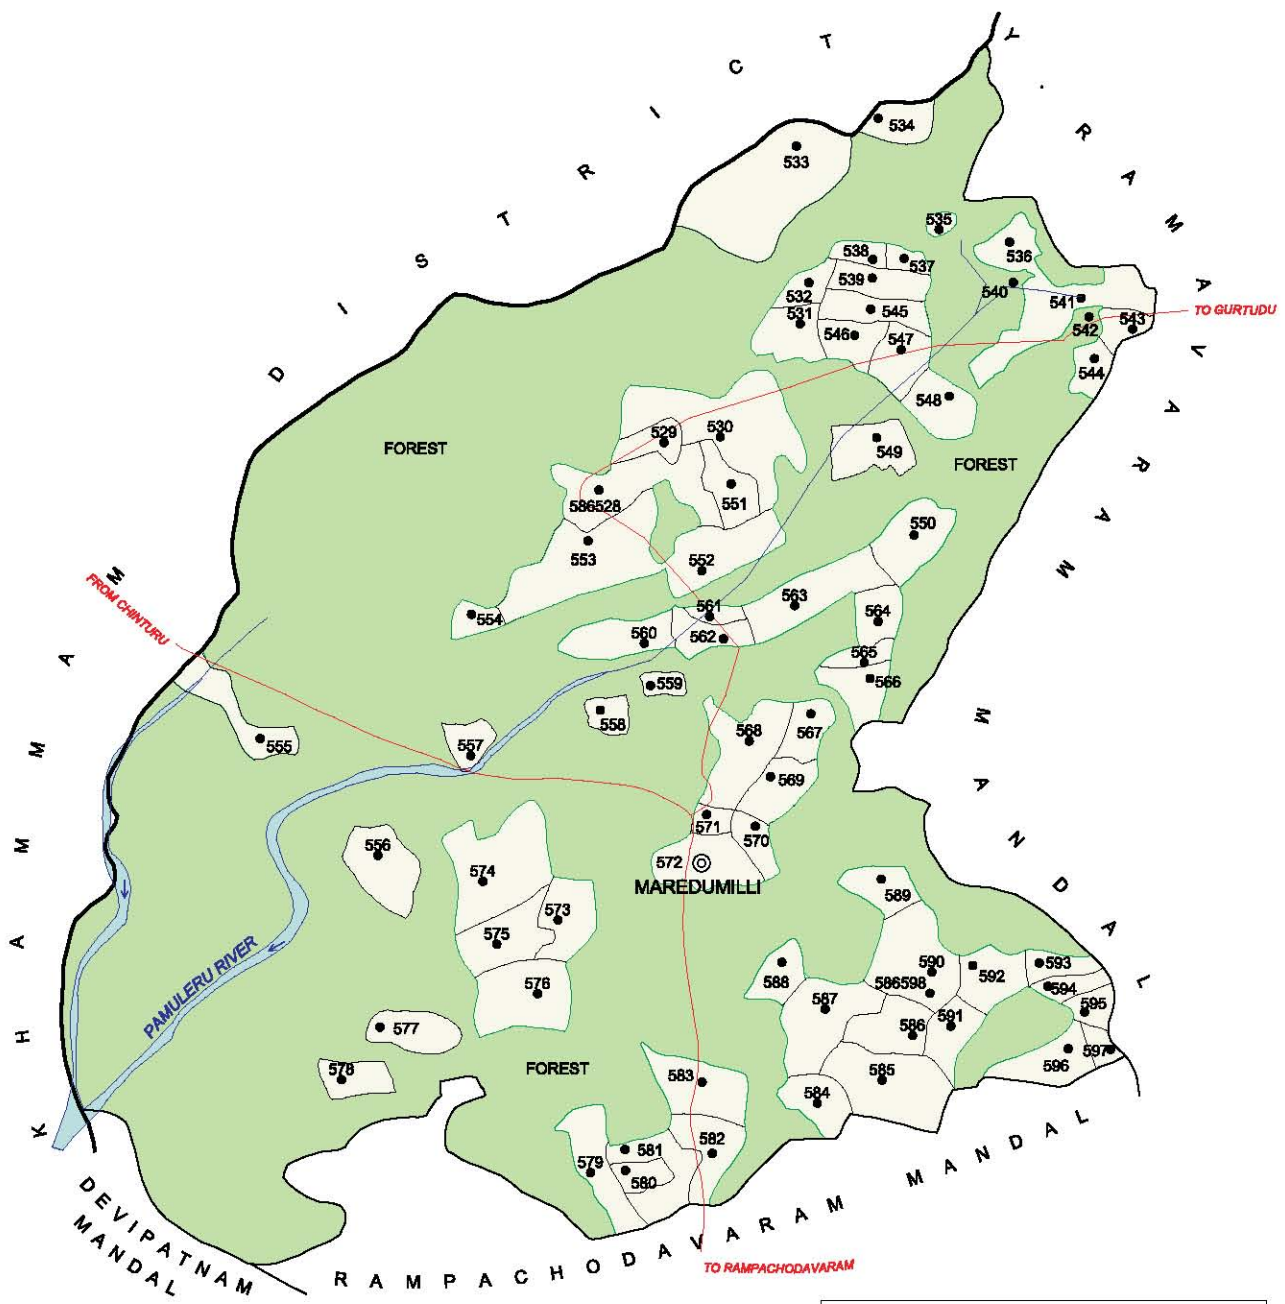

INDIA
ANDHRA PRADESH
MAREDUMILLI MANDAL
EAST GODAVARI DISTRICT

No. OF TOWNS : NIL
No. OF VILLAGES : 71
DISTANCE FROM Dist.H. Qtrs.
TO MANDAL H.Qtrs.: 155 Kms.

BOUNDARY, DISTRICT	—————
BOUNDARY, MANDAL	—————
BOUNDARY, VILLAGE WITH LCNo	586598
HEAD QUARTERS, MANDAL	⊙
OTHER IMPORTANT ROADS	— — — — —
RIVER / STREAM / TANK	
FOREST