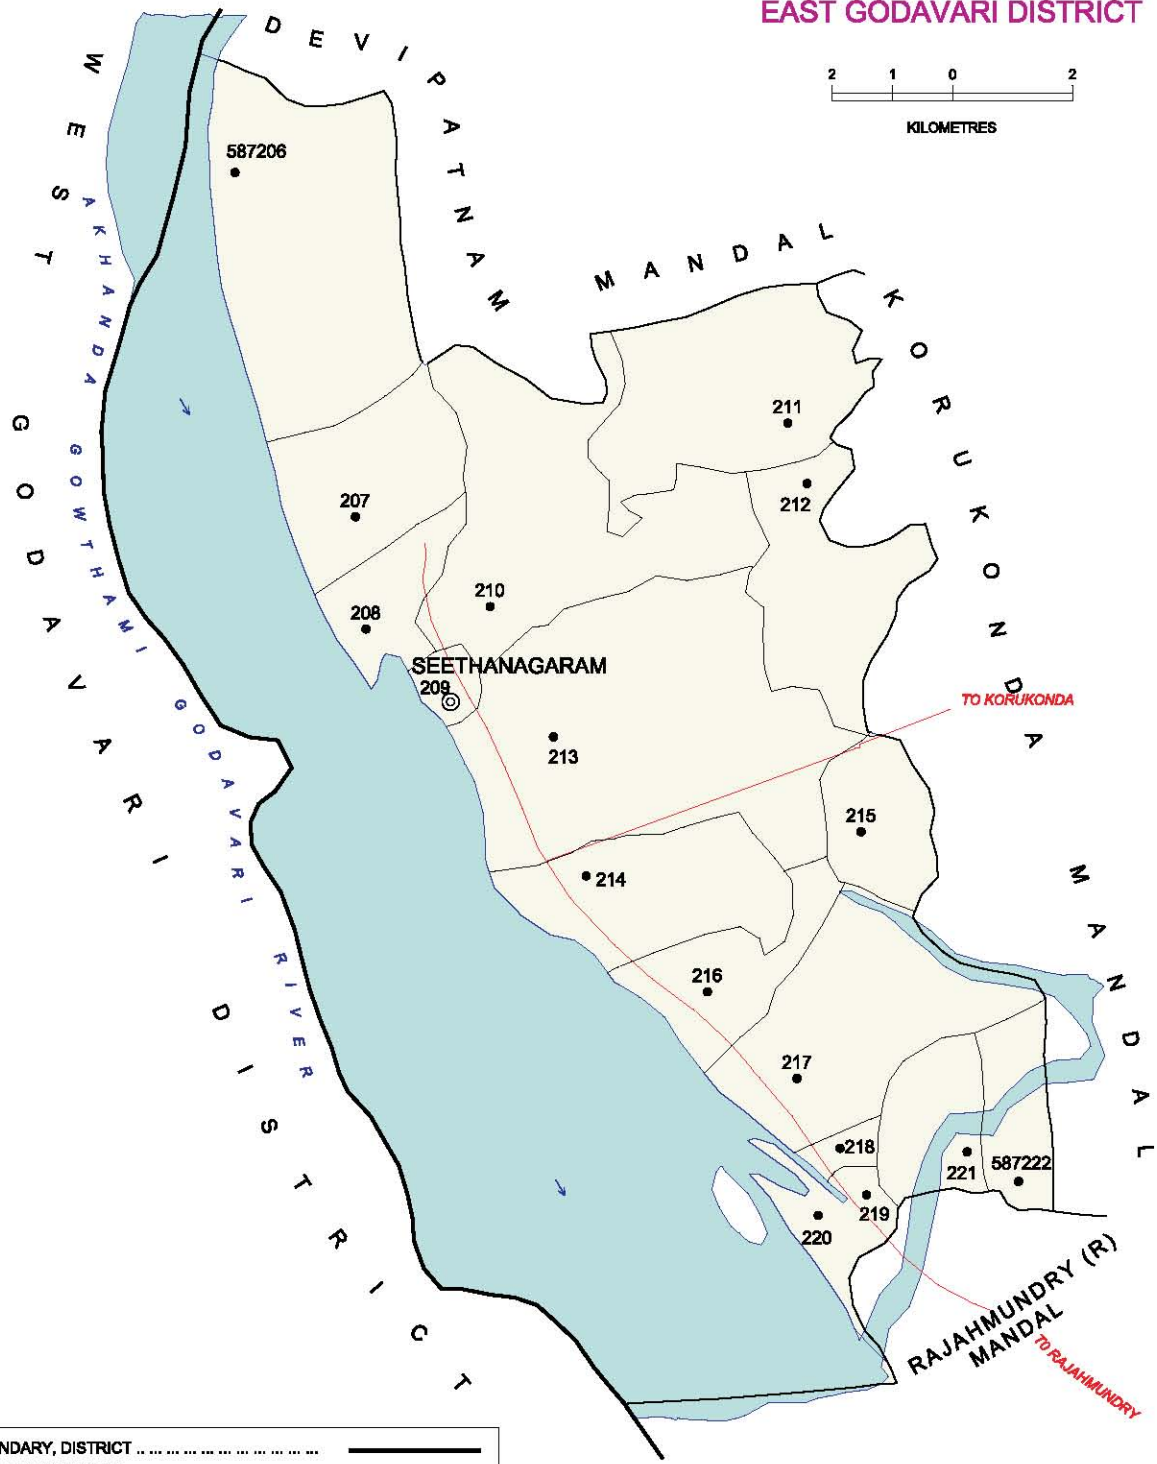

No. OF TOWNS : Nil
No. OF VILLAGES : 17
DISTANCE FROM Dist.H.Qtrs.
TO MANDAL H.Qtrs.:92 Kms.

INDIA
ANDHRA PRADESH
SEETHANAGARAM MANDAL
EAST GODAVARI DISTRICT

BOUNDARY, DISTRICT	
BOUNDARY, MANDAL	
BOUNDARY, VILLAGE WITH LCNo	
HEAD QUARTERS, MANDAL	
OTHER IMPORTANT ROADS	
RIVER / STREAM / TANK