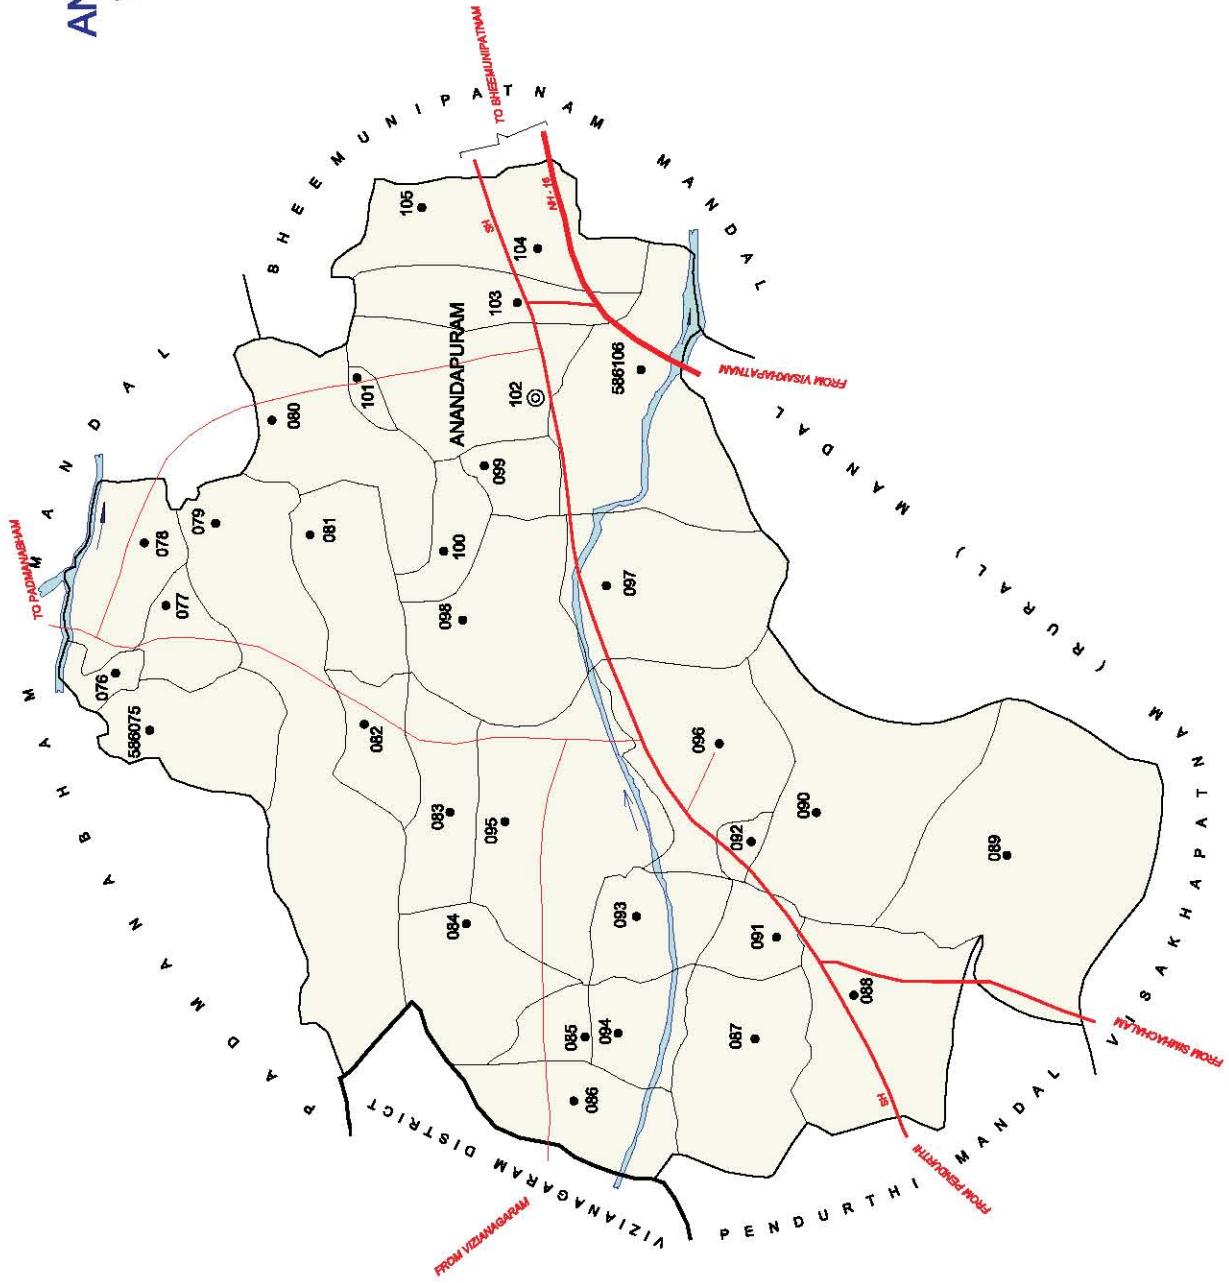

INDIA  
 ANDHRA PRADESH  
**ANANDAPURAM MANDAL**  
 VISAKHAPATNAM DISTRICT

No. OF TOWNS : NIL  
 No. OF VILLAGES : 32  
 DISTANCE FROM Dis. H. Qtrs.  
 TO MANDAL H. Qtrs. : 37 Kms.

BOUNDARY, DISTRICT	.....
BOUNDARY, MANDAL	.....
BOUNDARY, VILLAGE WITH L.C.No	.....
HEADQUARTERS, MANDAL	⊙
NATIONAL HIGHWAY	NI-16
STATE HIGHWAY	SH
OTHER IMPORTANT ROADS	.....
RIVER/STREAM/TANK	.....