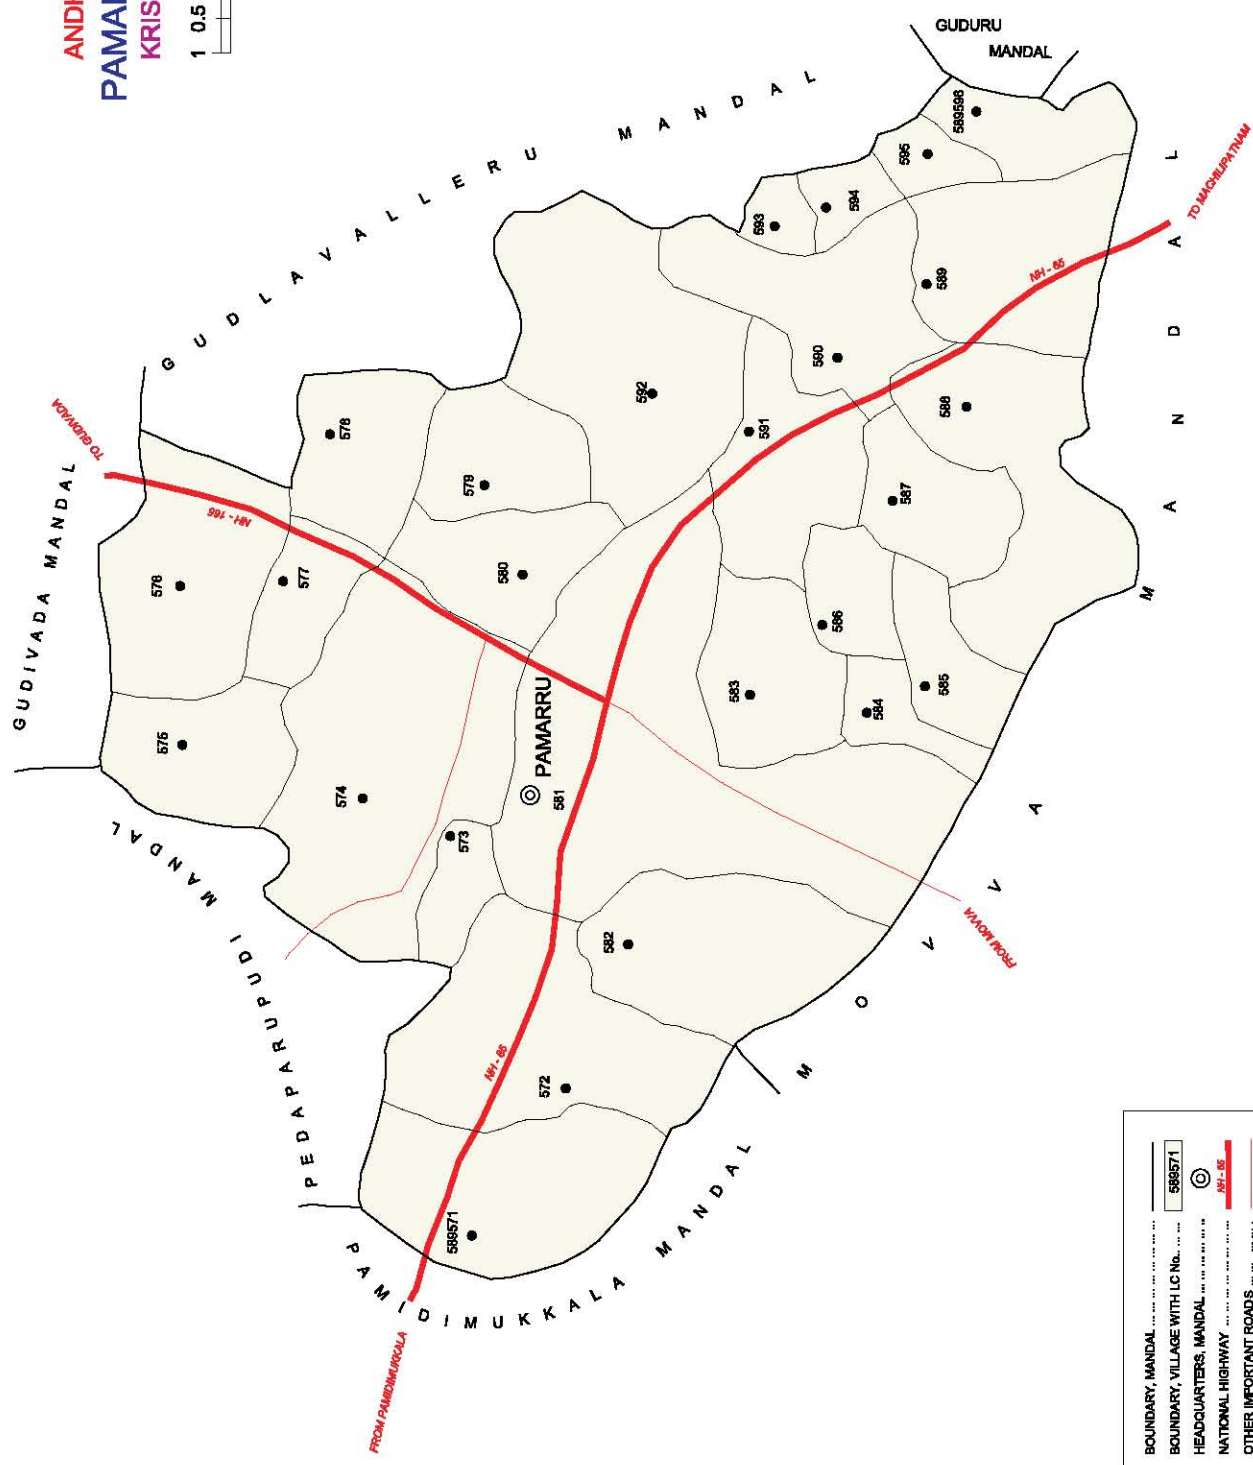

INDIA
ANDHRA PRADESH
PAMARRU MANDAL
KRISHNA DISTRICT

No. OF TOWNS : NIL
No. OF VILLAGES : 26
DISTANCE FROM Dist. H. Qtr. TO MANDAL : 35 Kms.

BOUNDARY, MANDAL .....
BOUNDARY, VILLAGE WITH LC No. ....
HEADQUARTERS, MANDAL (●)
NATIONAL HIGHWAY (NH-05)
OTHER IMPORTANT ROADS .....