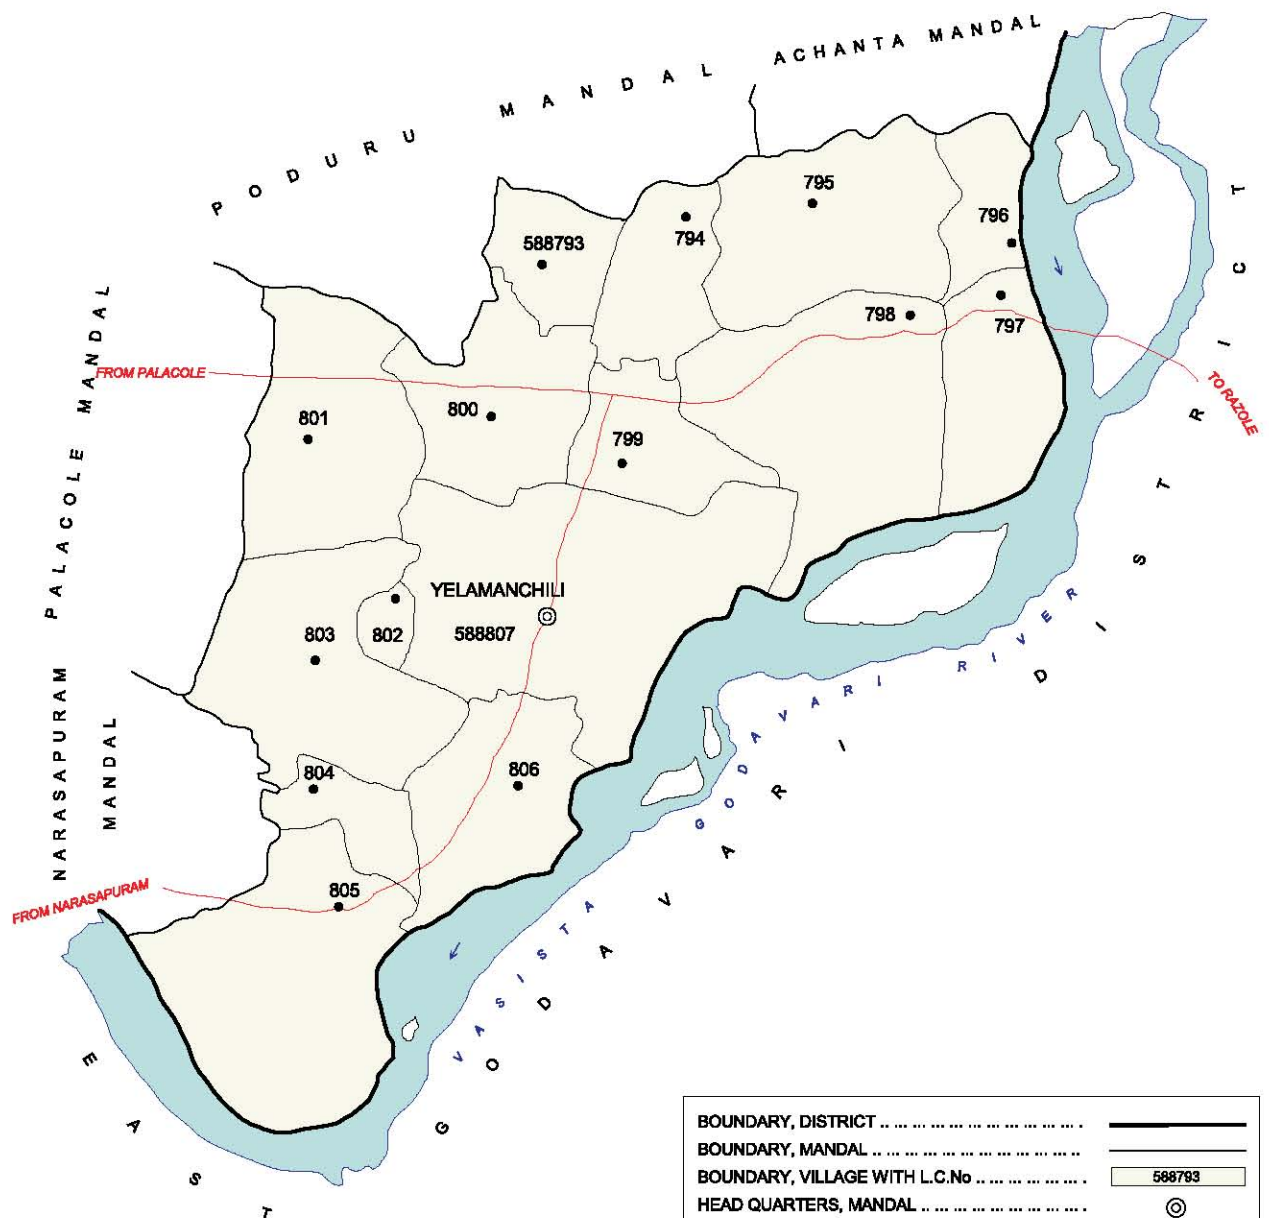

NO. OF TOWNS : NIL
NO. OF VILLAGES : 15
DISTANCE FROM Dist.H.Qrts.
TO MANDAL : 105 Kms.

INDIA
ANDHRA PRADESH
YELAMANCHILI MANDAL
WEST GODAVARI DISTRICT

BOUNDARY, DISTRICT	
BOUNDARY, MANDAL	
BOUNDARY, VILLAGE WITH L.C.No	
HEAD QUARTERS, MANDAL	
OTHER IMPORTANT ROADS	
RIVER / STREAM / TANK