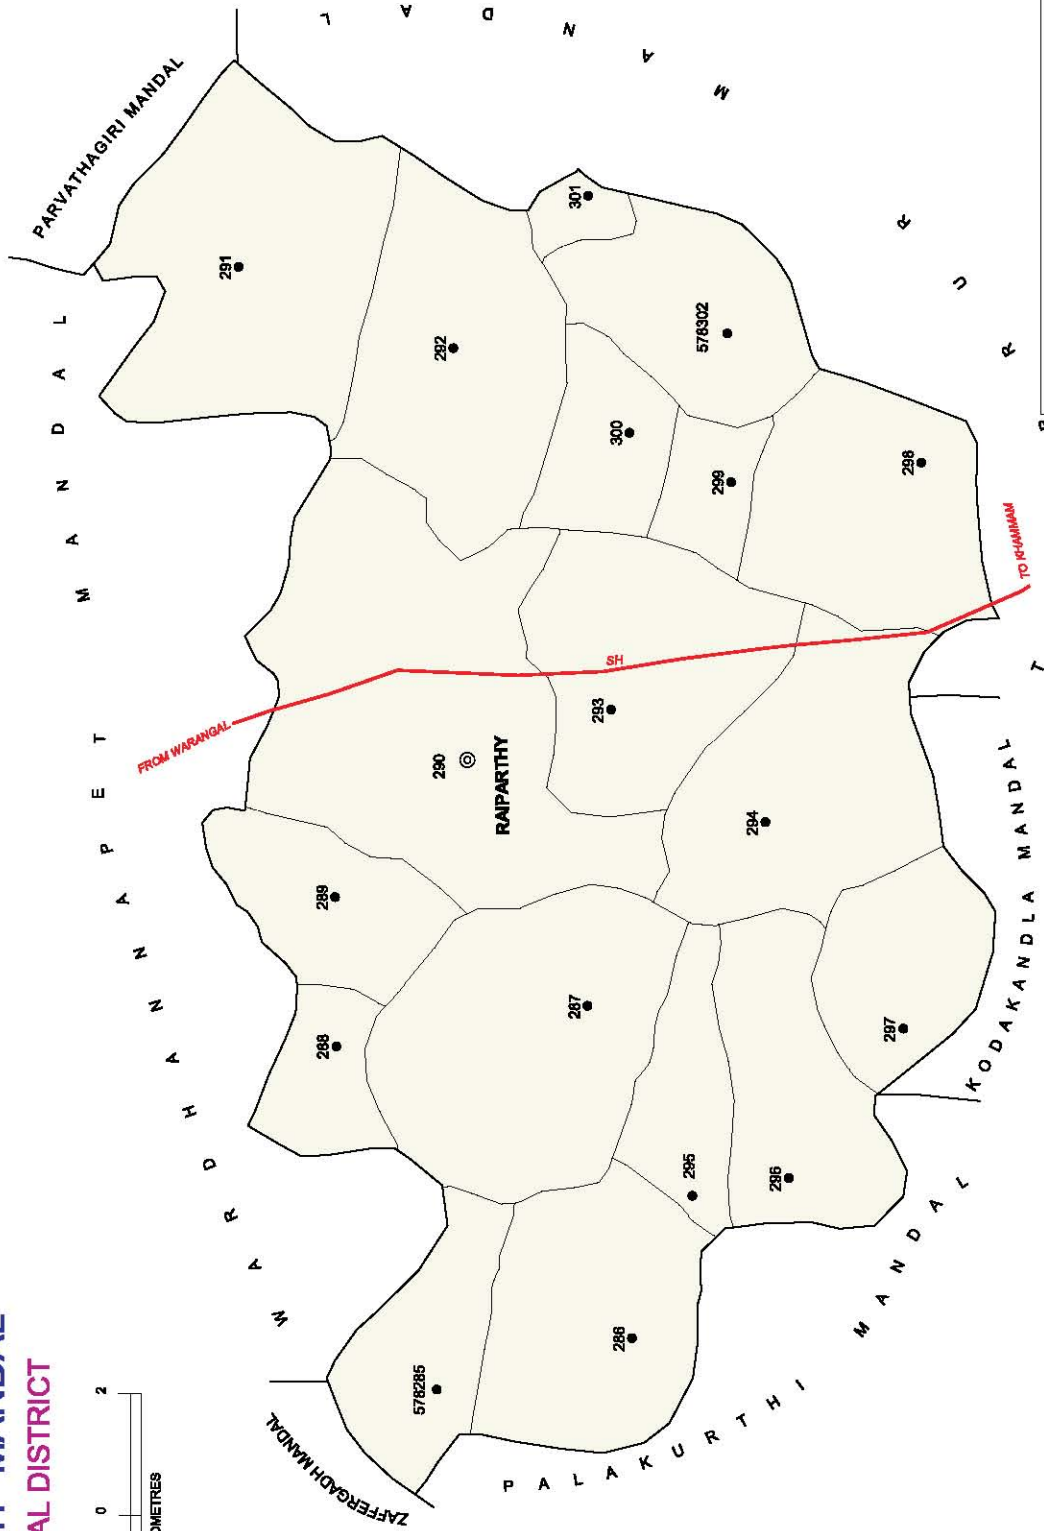

INDIA
ANDHRA PRADESH
RAIPARTHY MANDAL
WARANGAL DISTRICT

No. OF TOWNS : NIL
No. OF VILLAGES : 18
DISTANCE FROM Dist. H. Ctr. TO MANDAL : 30 Kms.

BOUNDARY, MANDAL
BOUNDARY, VILLAGE WITH LC NO.
HEADQUARTERS, MANDAL
STATE HIGHWAY