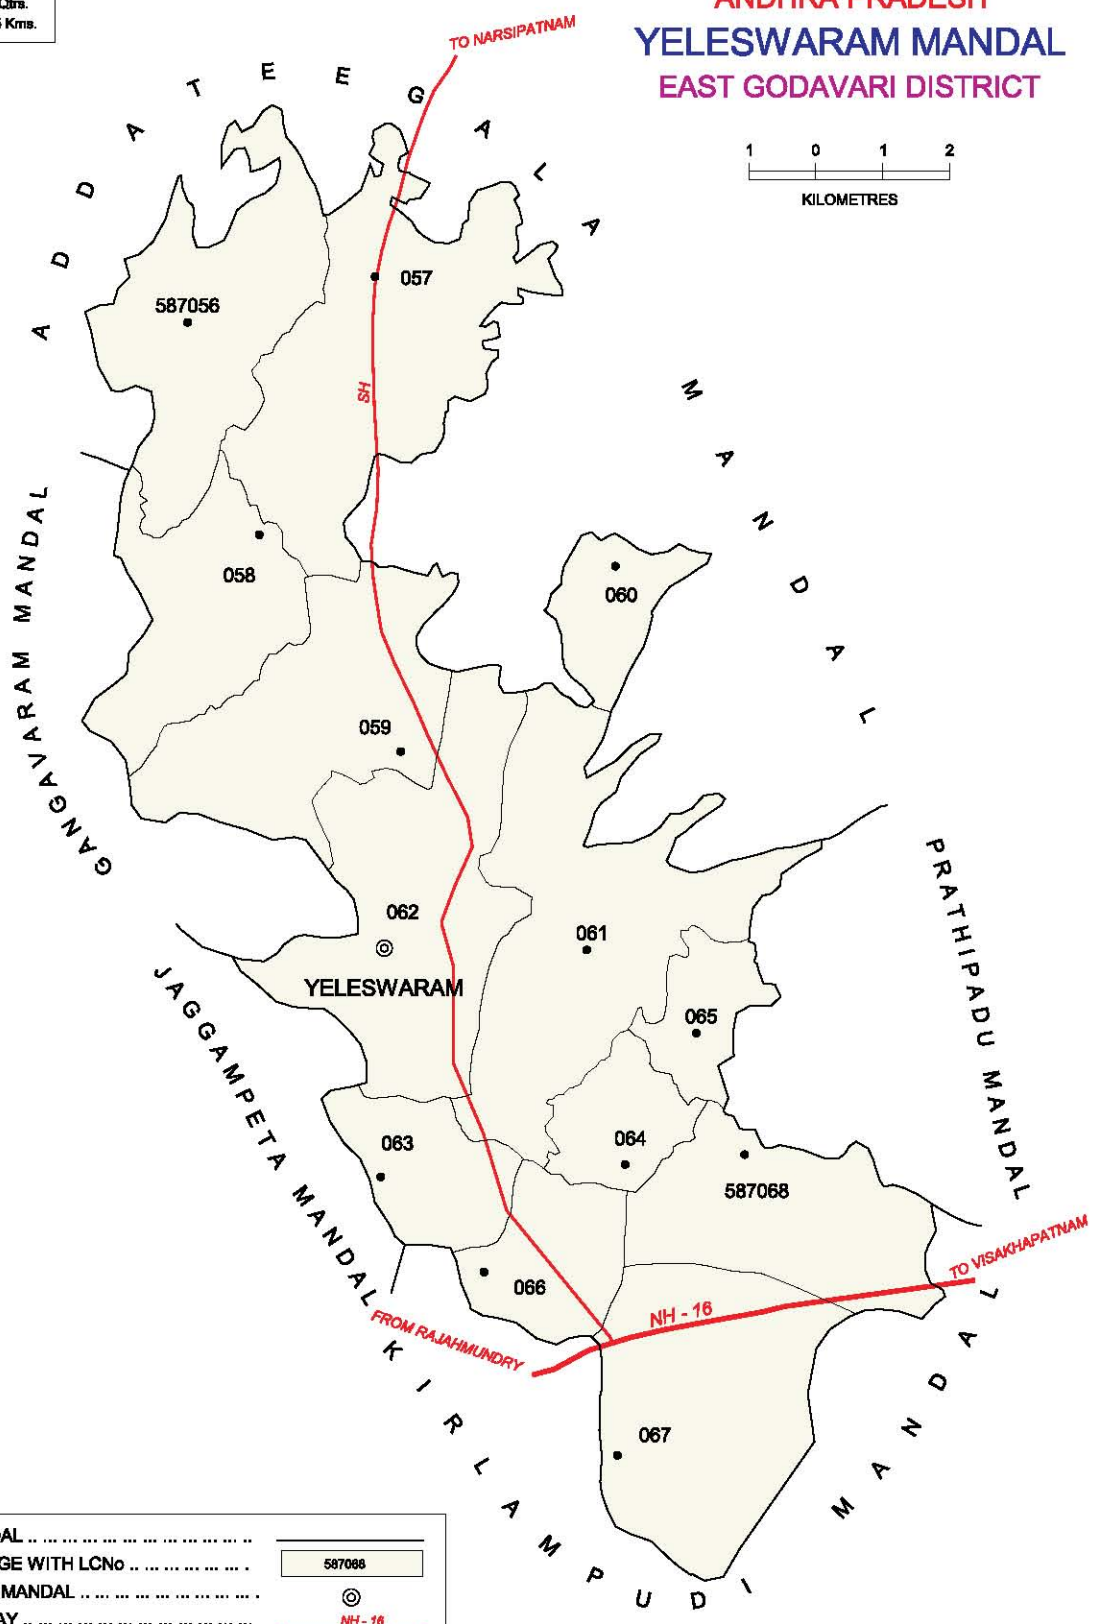

No. OF TOWNS : Nil
No. OF VILLAGES : 13
DISTANCE FROM Dist.H.Qtrs.
TO MANDAL H.Qtrs. : 125 Kms.

INDIA
ANDHRA PRADESH
YELESWARAM MANDAL
EAST GODAVARI DISTRICT

BOUNDARY, MANDAL	
BOUNDARY, VILLAGE WITH LCNo	
HEAD QUARTERS, MANDAL	
NATIONAL HIGHWAY	
STATE HIGHWAY