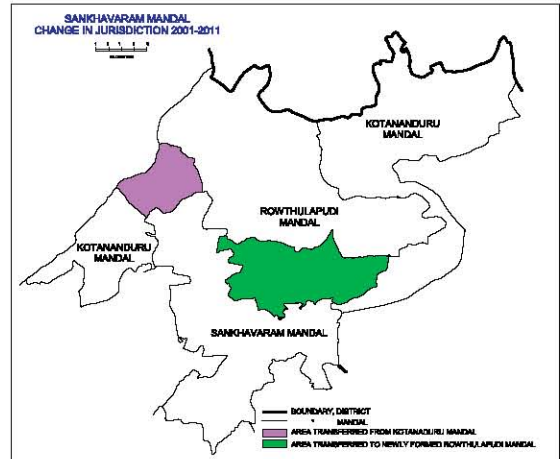

No. OF TOWNS : 1  
 No. OF VILLAGES : 31  
 DISTANCE FROM Dist. H.Qtrs.  
 TO MANDAL H.Qtrs. : 48 Kms.

Note:- Arempudi village (055) is fully included in Arempudi (CT)

BOUNDARY, MANDAL .....	.....
BOUNDARY, VILLAGE WITH LCNo .....	.....
HEAD QUARTERS, MANDAL .....	⊙
NATIONAL HIGHWAY .....	NH-16
CENSUS TOWN/OG WITH L.C.No. ....	587055
FOREST .....	.....