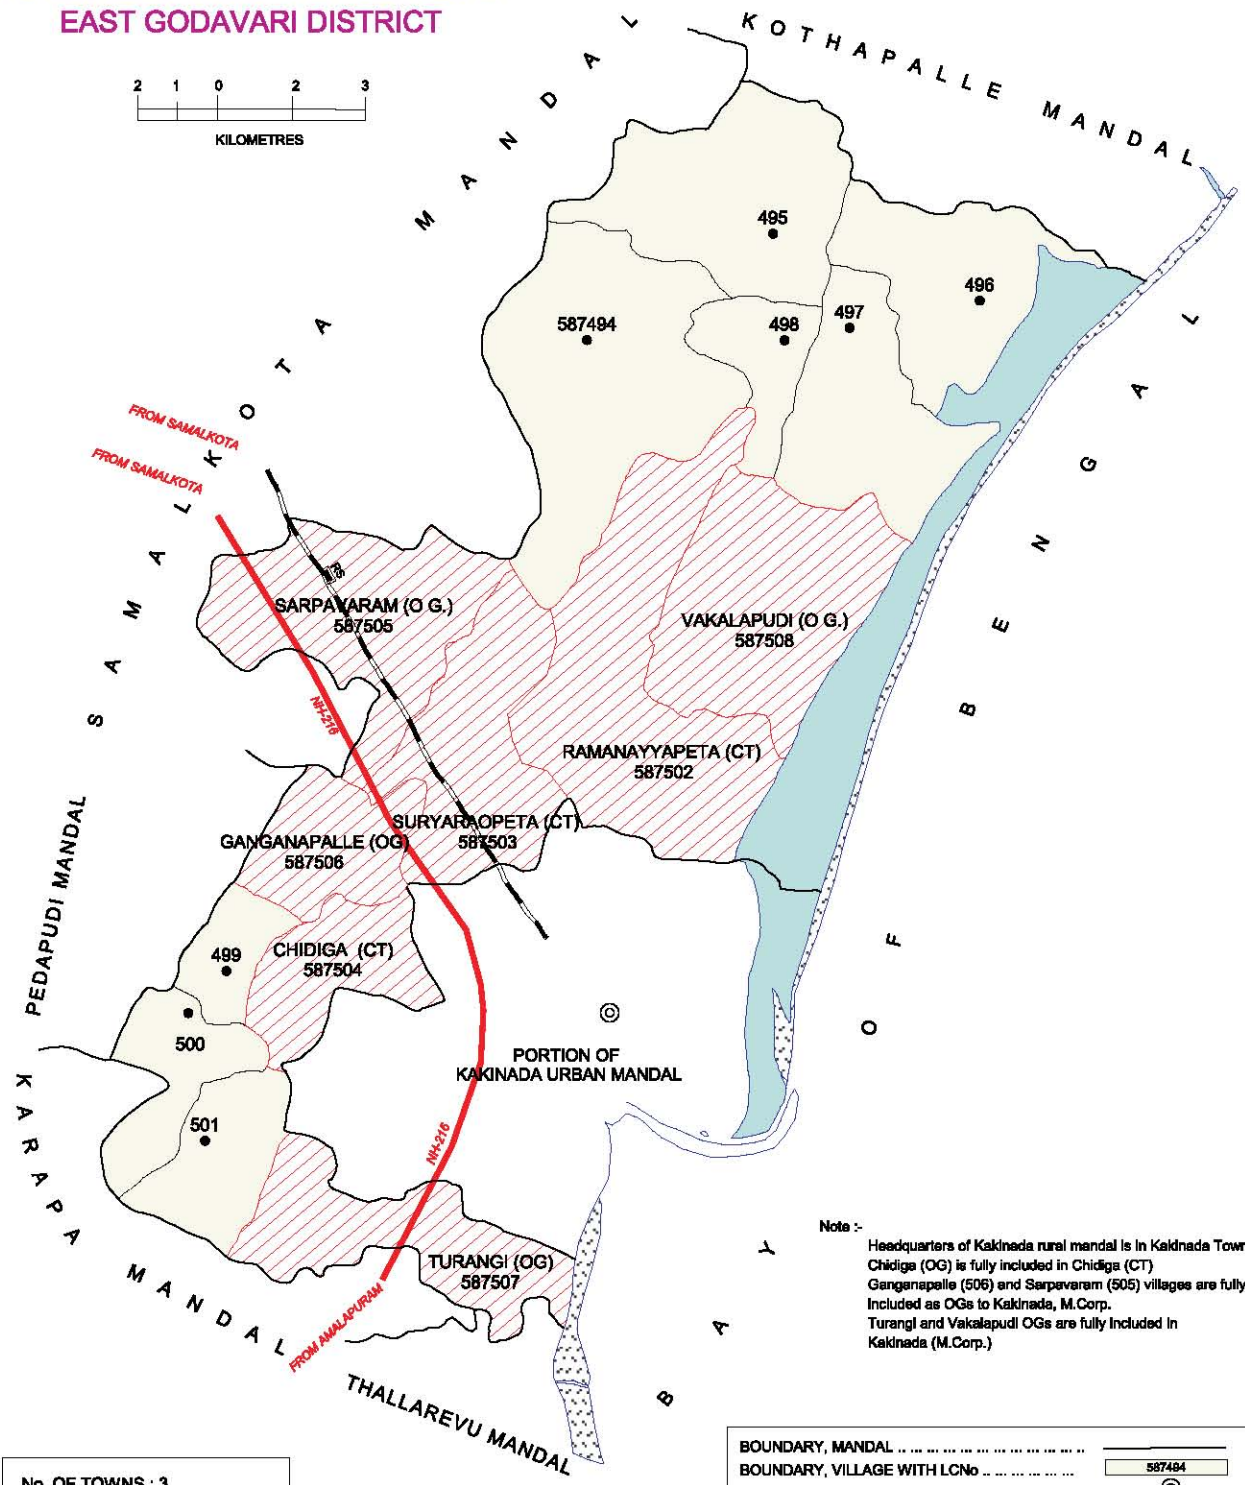

INDIA
ANDHRA PRADESH
KAKINADA RURAL MANDAL
EAST GODAVARI DISTRICT

Note :-
Headquarters of Kakinada rural mandal is in Kakinada Town.
Chidiga (OG) is fully included in Chidiga (CT)
Ganganapalle (506) and Sarpavaram (505) villages are fully
Included as OGs to Kakinada, M.Corp.
Turangi and Vakalapudi OGs are fully Included in
Kakinada (M.Corp.)

No. OF TOWNS : 3
No. OF O.G's : 4
No. OF VILLAGES : 8
DISTANCE FROM Dist. H. Qtrs.
TO MANDAL H. Qtrs. : 10 Kms.

BOUNDARY, MANDAL	587484
BOUNDARY, VILLAGE WITH LCNo	587484
HEAD QUARTERS, MANDAL	587484
RAILWAY LINE WITH STATION, BROAD GAUGE	RS
NATIONAL HIGHWAY	NH-216
RIVER / STREAM / TANK	587506
CENSUS TOWN/OUT GROWTH WITH L.C.No.	587506