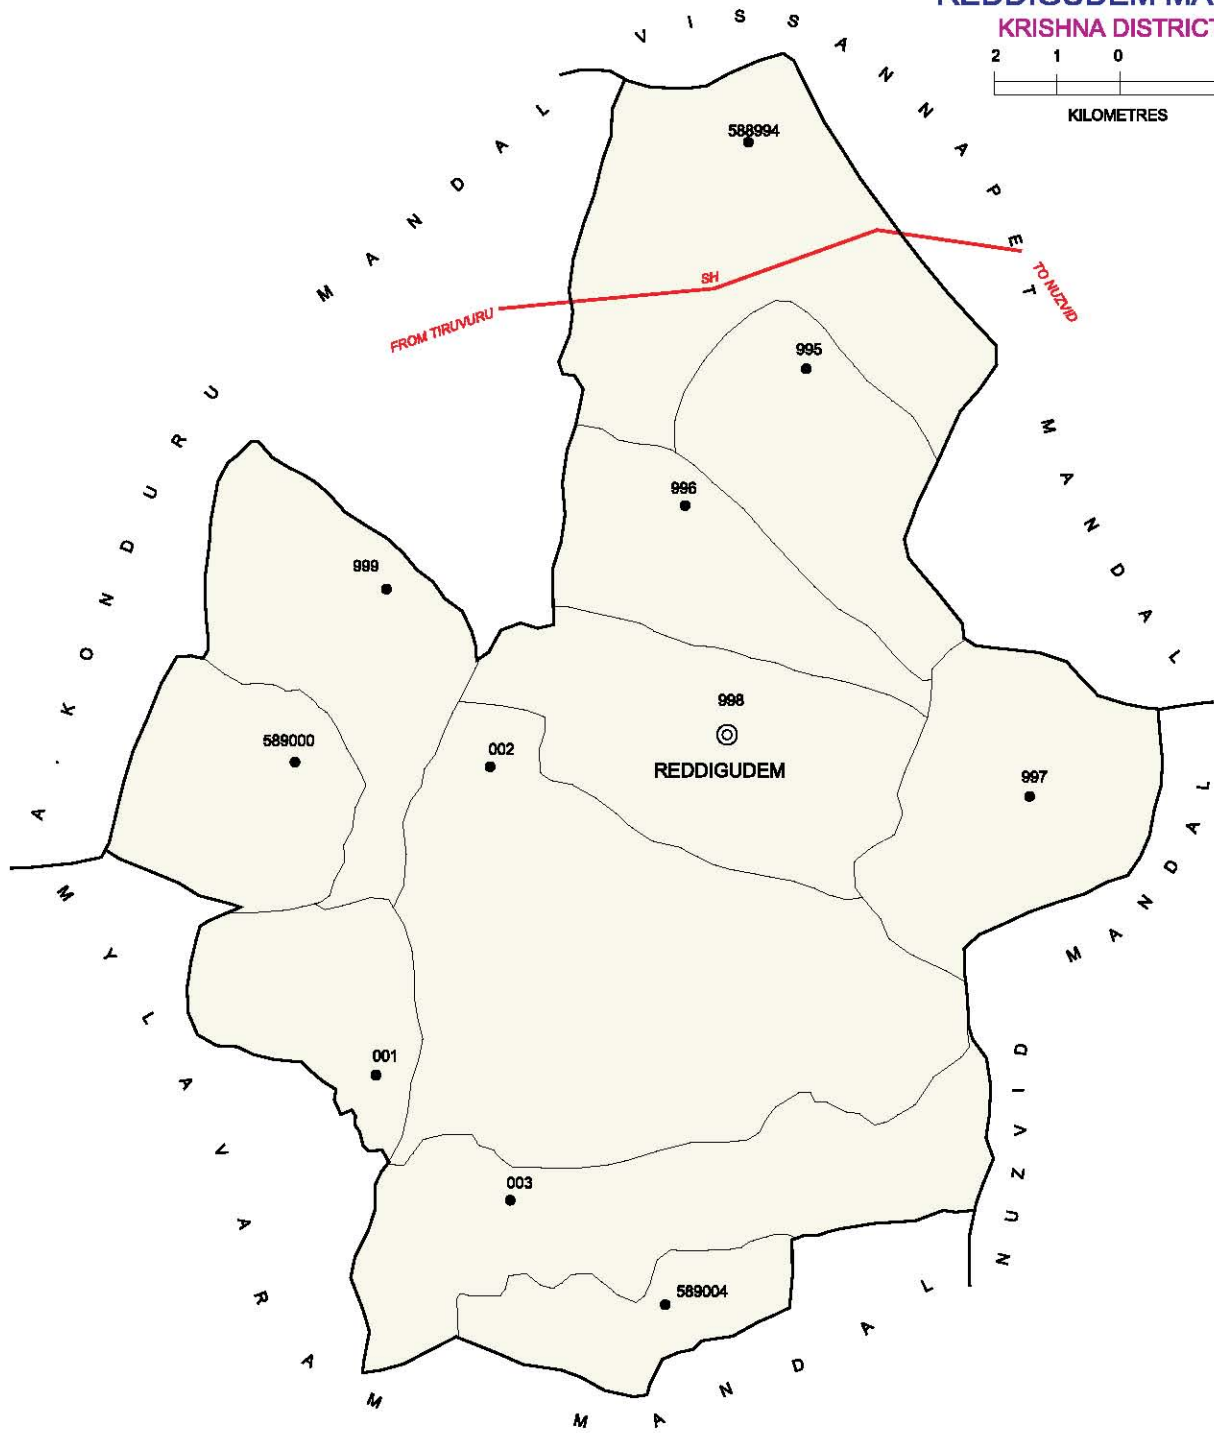

INDIA
ANDHRA PRADESH
REDDIGUDEM MANDAL
KRISHNA DISTRICT

No. OF TOWNS : NIL
No. OF VILLAGES : 11
DISTANCE FROM Dist. H. Qrts.
TO MANDAL : 110 Kms.

BOUNDARY, MANDAL .....
BOUNDARY, VILLAGE WITH L.C No.....
HEADQUARTERS, MANDAL .....
STATE HIGHWAY ..... **SH**

588994
©