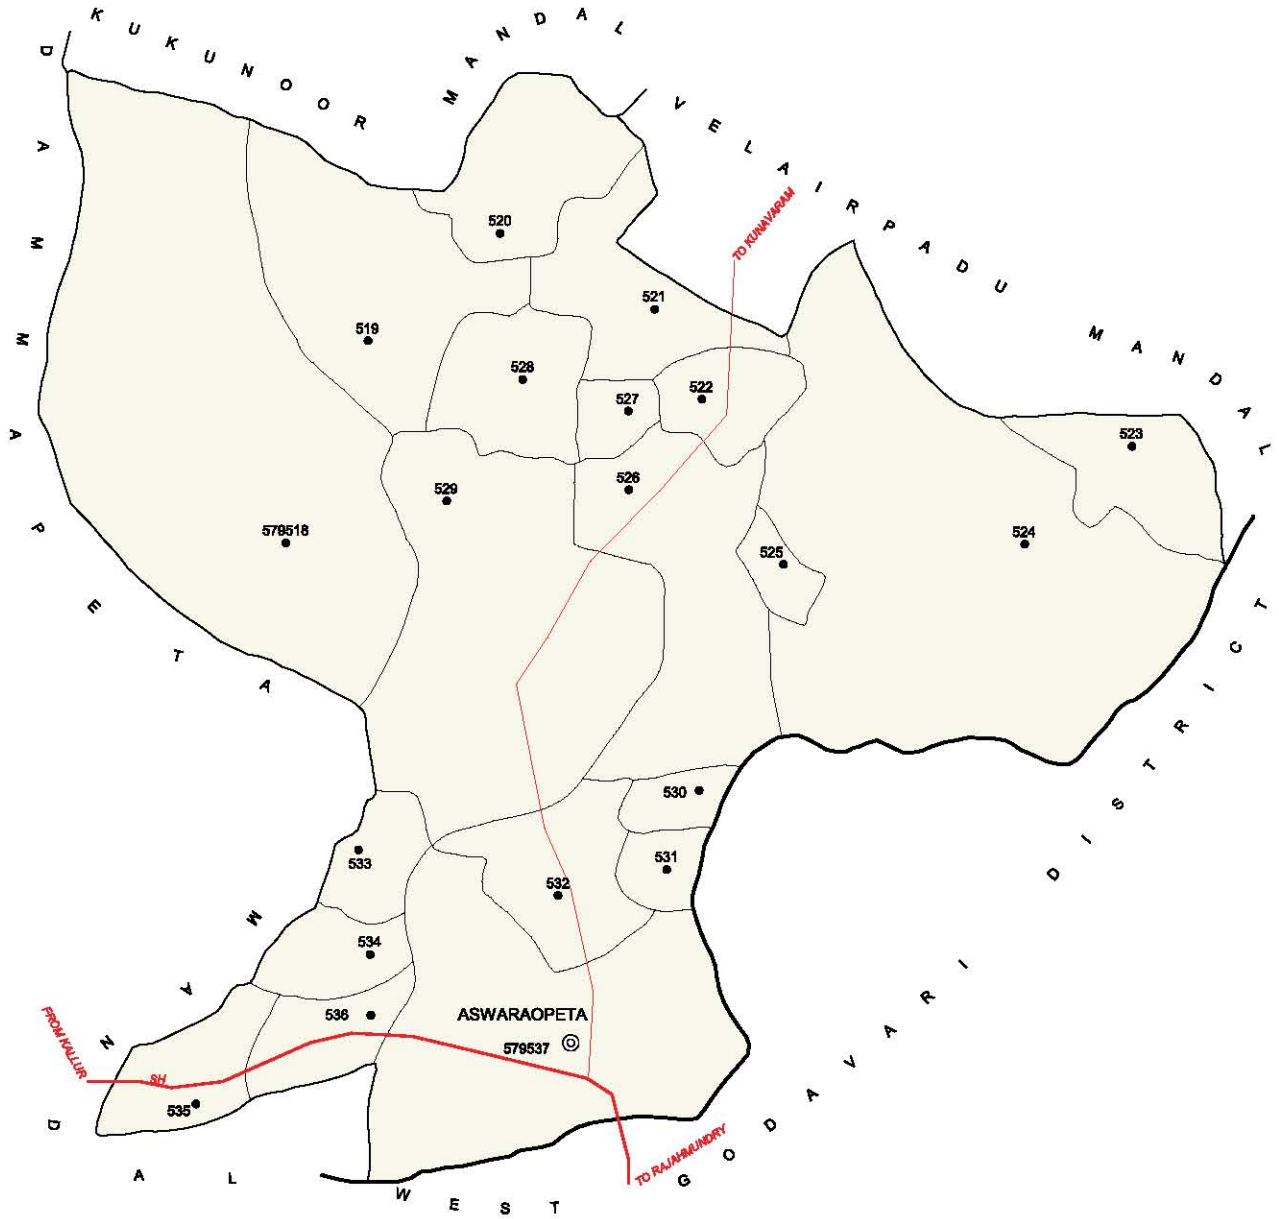

INDIA
ANDHRA PRADESH
ASWARAOPETA MANDAL
KHAMMAM DISTRICT

No. OF TOWNS : NIL
No. OF VILLAGES : 20
DISTANCE FROM Dist. H.Qrts.
TO MANDAL H.Qrts. : 114 kms.

BOUNDARY, DISTRICT	—————
BOUNDARY, MANDAL	—————
BOUNDARY, VILLAGE WITH LC NO	579518
HEADQUARTERS, MANDAL	⊙
STATE HIGHWAY	SH
OTHER IMPORTANT ROADS	—————