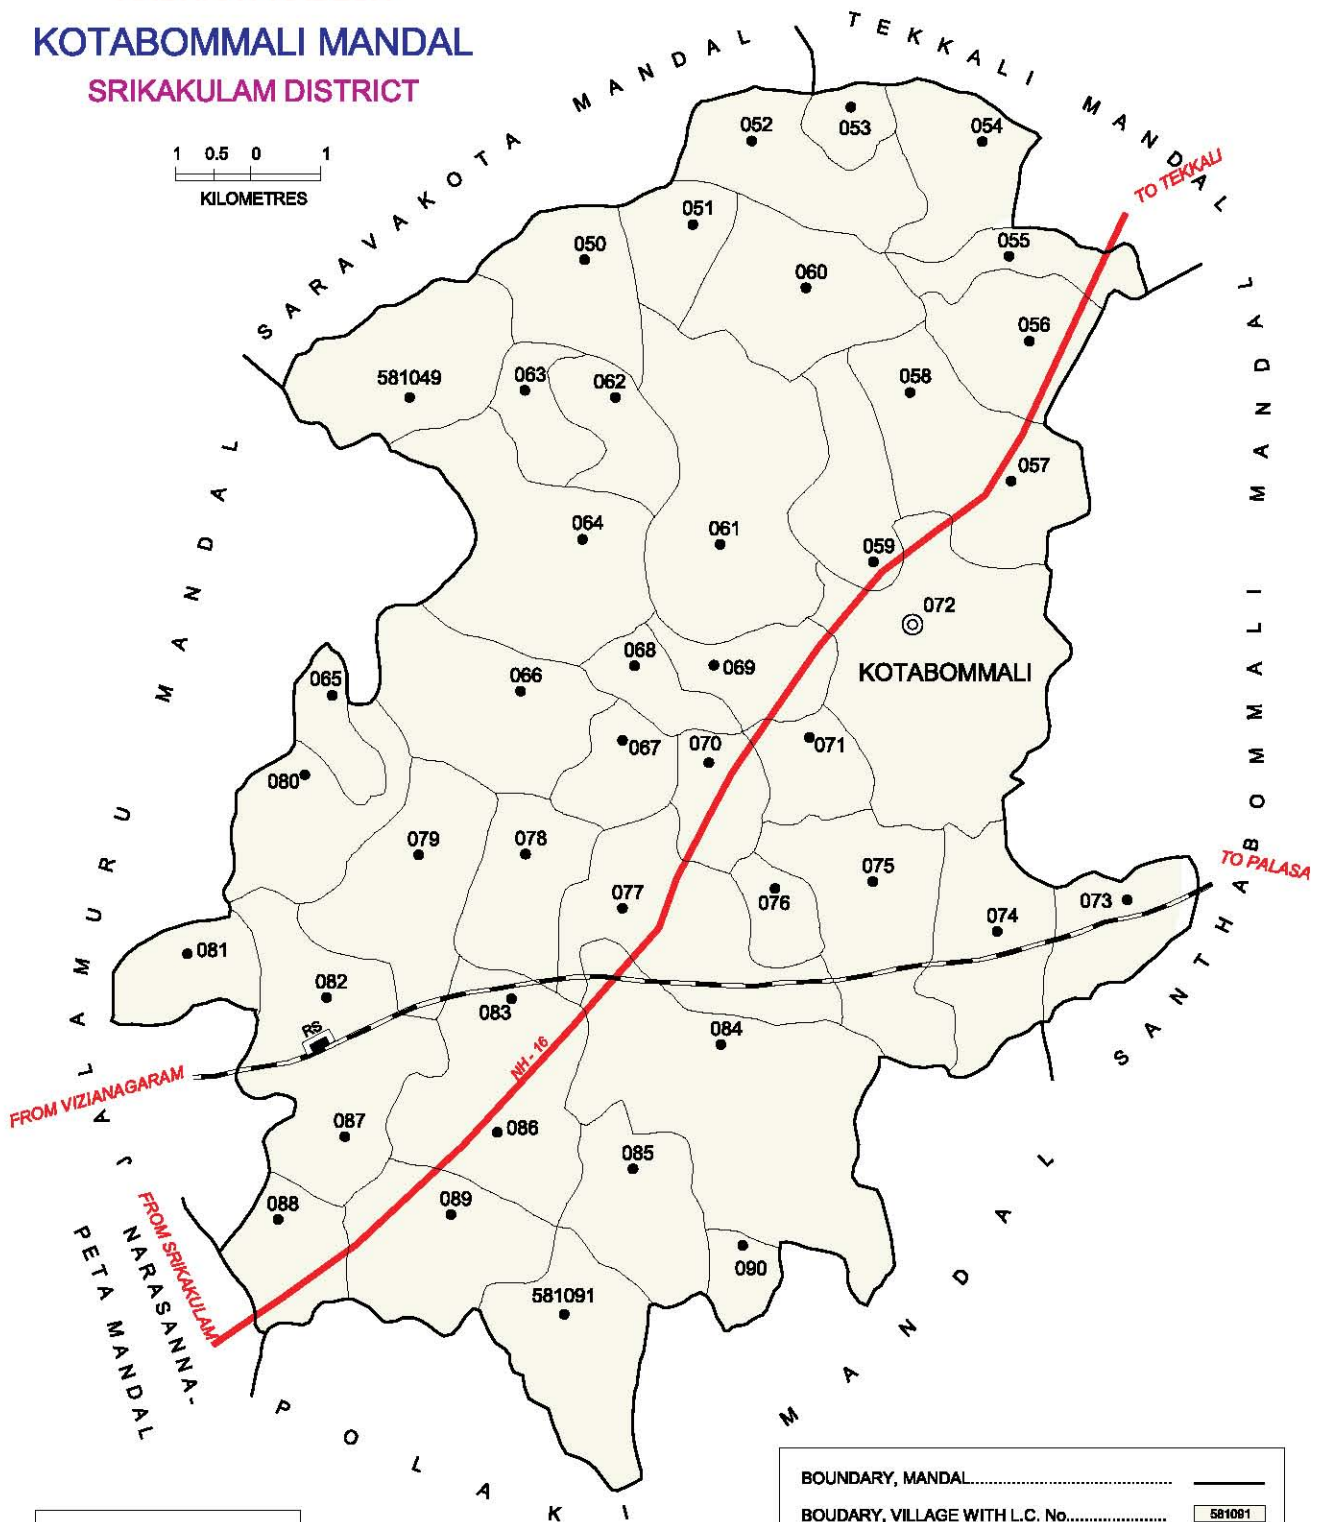

INDIA
ANDHRA PRADESH
KOTABOMMALI MANDAL
SRIKAKULAM DISTRICT

No. OF TOWNS : NIL
No. OF VILLAGES : 43
DISTANCE FROM Dist.H.Qtrs.
TO MANDAL : 69 Kms.

BOUNDARY, MANDAL.....	—————
BOUDARY, VILLAGE WITH L.C. No.....	581081
HEADQUARTERS,MANDAL.....	⊙
RAILWAYLINE WITH STATION,BROAD GUAGE..	—+—
NATIONAL HIGHWAY.....	NH-16