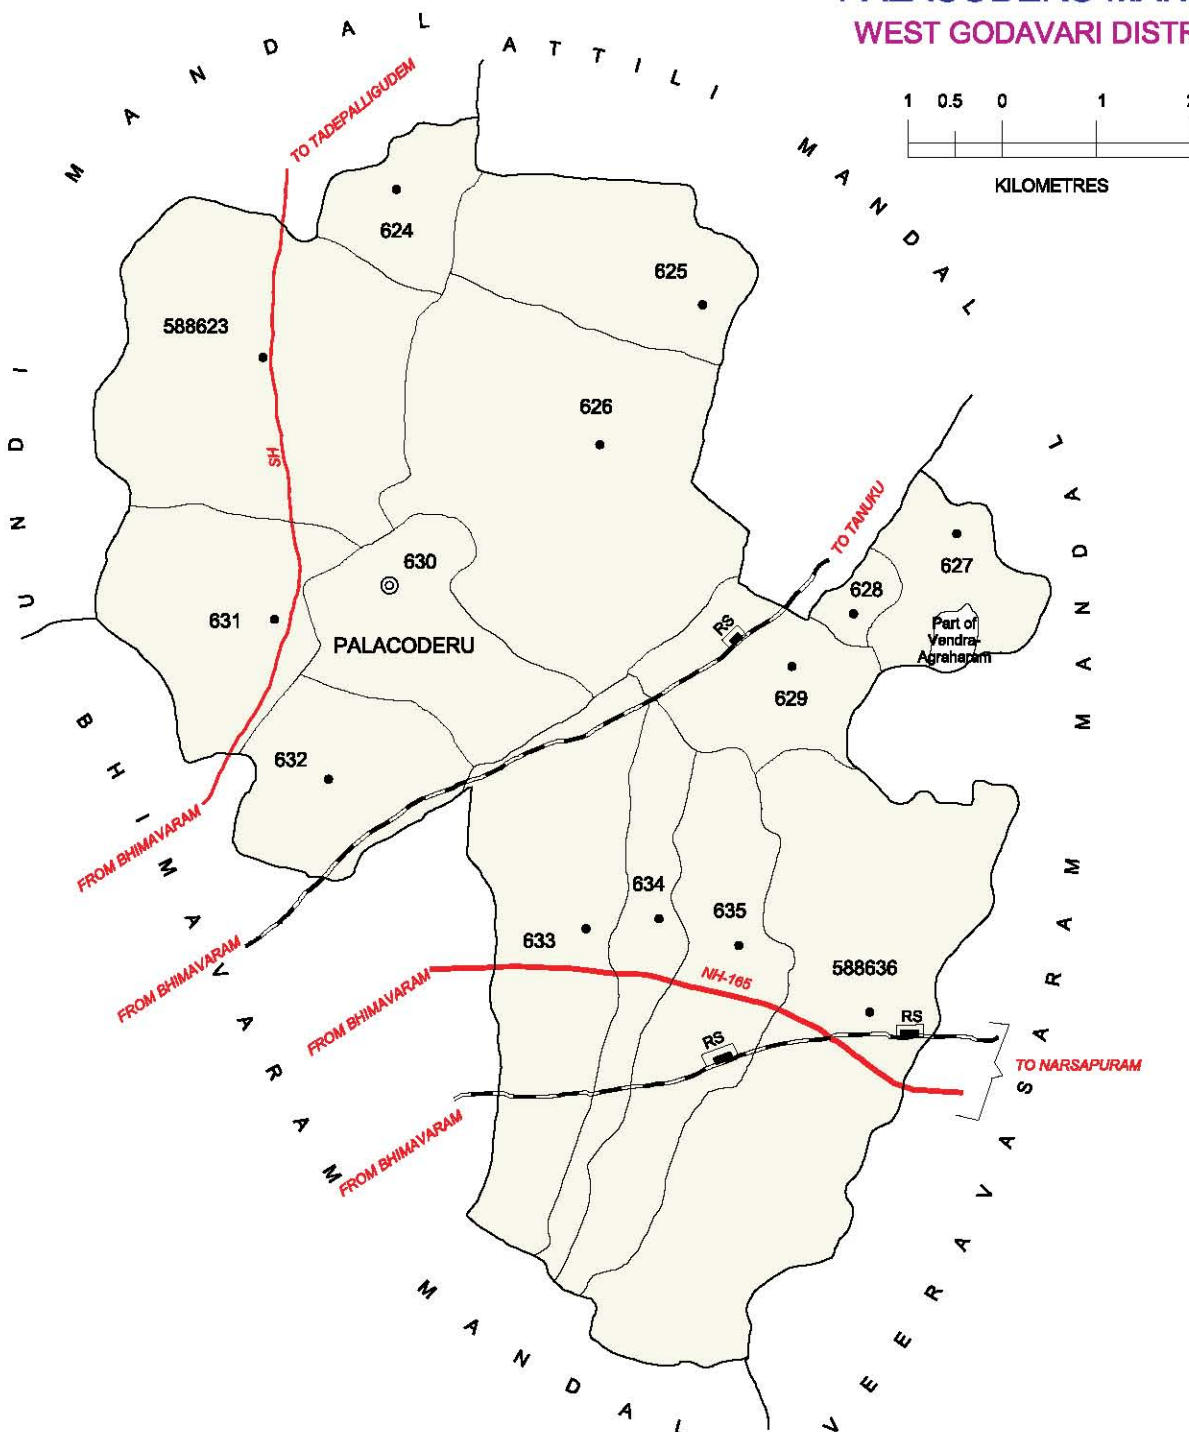

INDIA
ANDHRA PRADESH
PALACODERU MANDAL
WEST GODAVARI DISTRICT

BOUNDARY, MANDAL	—————
BOUNDARY, VILLAGE WITH L.C.No.	—————
HEAD QUARTERS, MANDAL	⊙
NATIONAL HIGHWAY	NH-165
STATE HIGHWAY	SH
RAILWAY LINE WITH STATION, BROAD GAUGE ...	RS

NO. OF TOWNS :
NO. OF VILLAGES : 14
DISTANCE FROM Dist. H.Qrts.
TO MANDAL : 82 Kms.