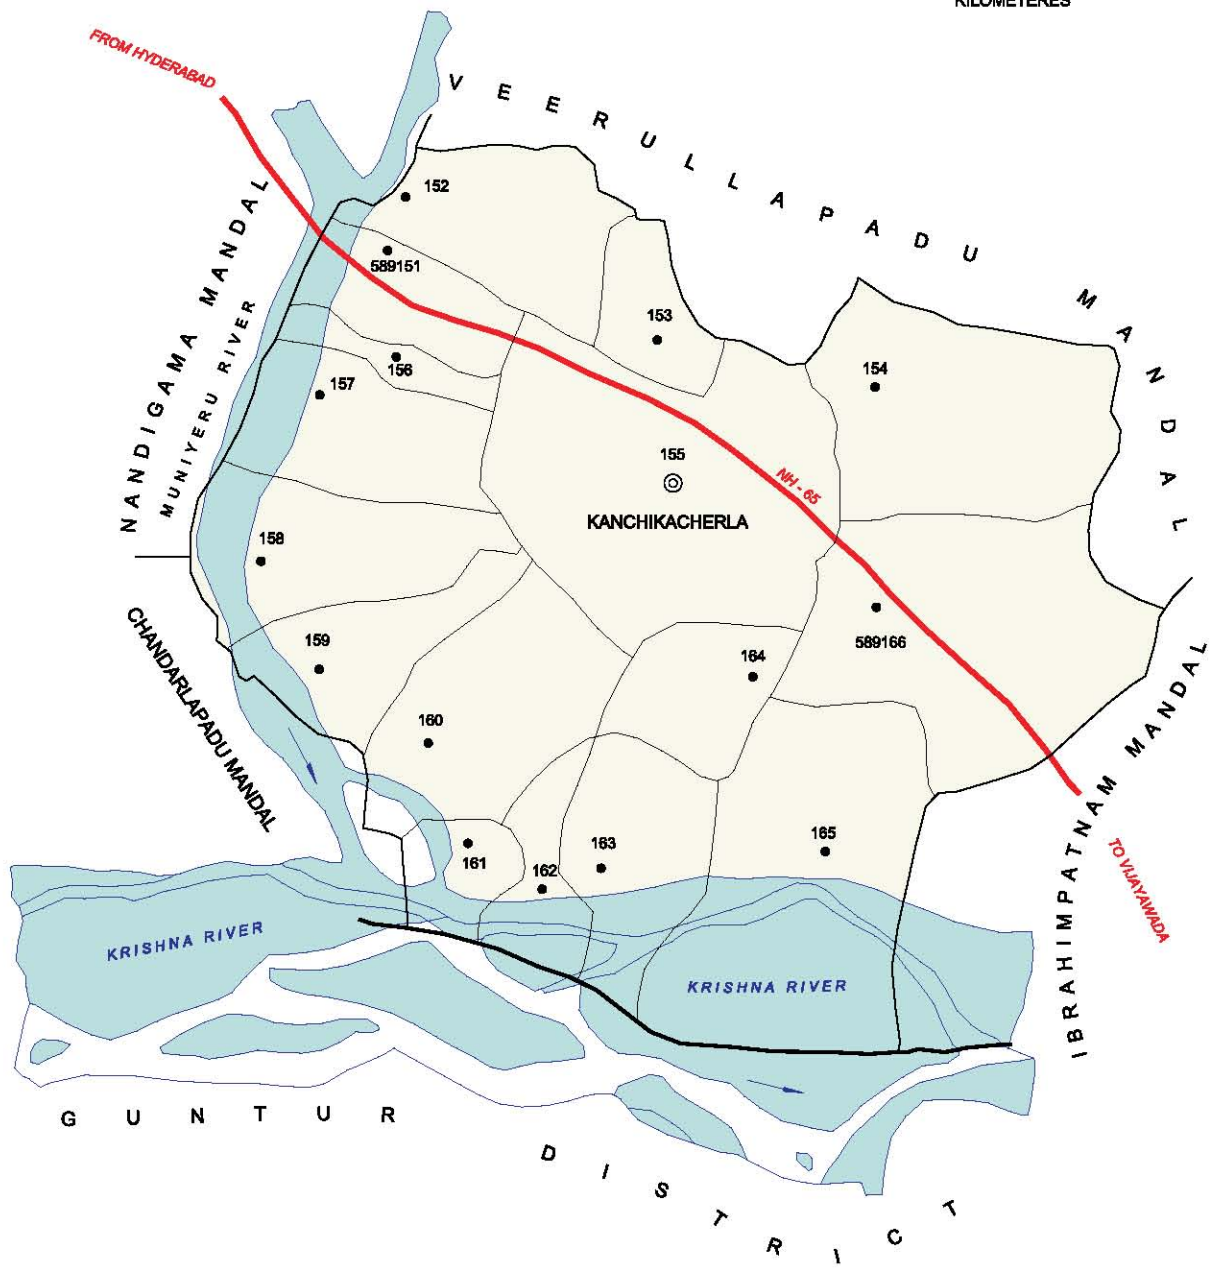

INDIA
ANDHRA PRADESH
KANCHIKACHERLA MANDAL
KRISHNA DISTRICT

BOUNDARY, DISTRICT	—————
BOUNDARY, MANDAL	—————
BOUNDARY, VILLAGE WITH L C No.	589151
HEADQUARTERS, MANDAL	⊙
NATIONAL HIGHWAY	NH-65
RIVER / STREAM / TANK	

No. OF TOWNS : NIL
No. OF VILLAGES : 16
DISTANCE FROM Dist. H. Qrts.
TO MANDAL : 105 Kms.