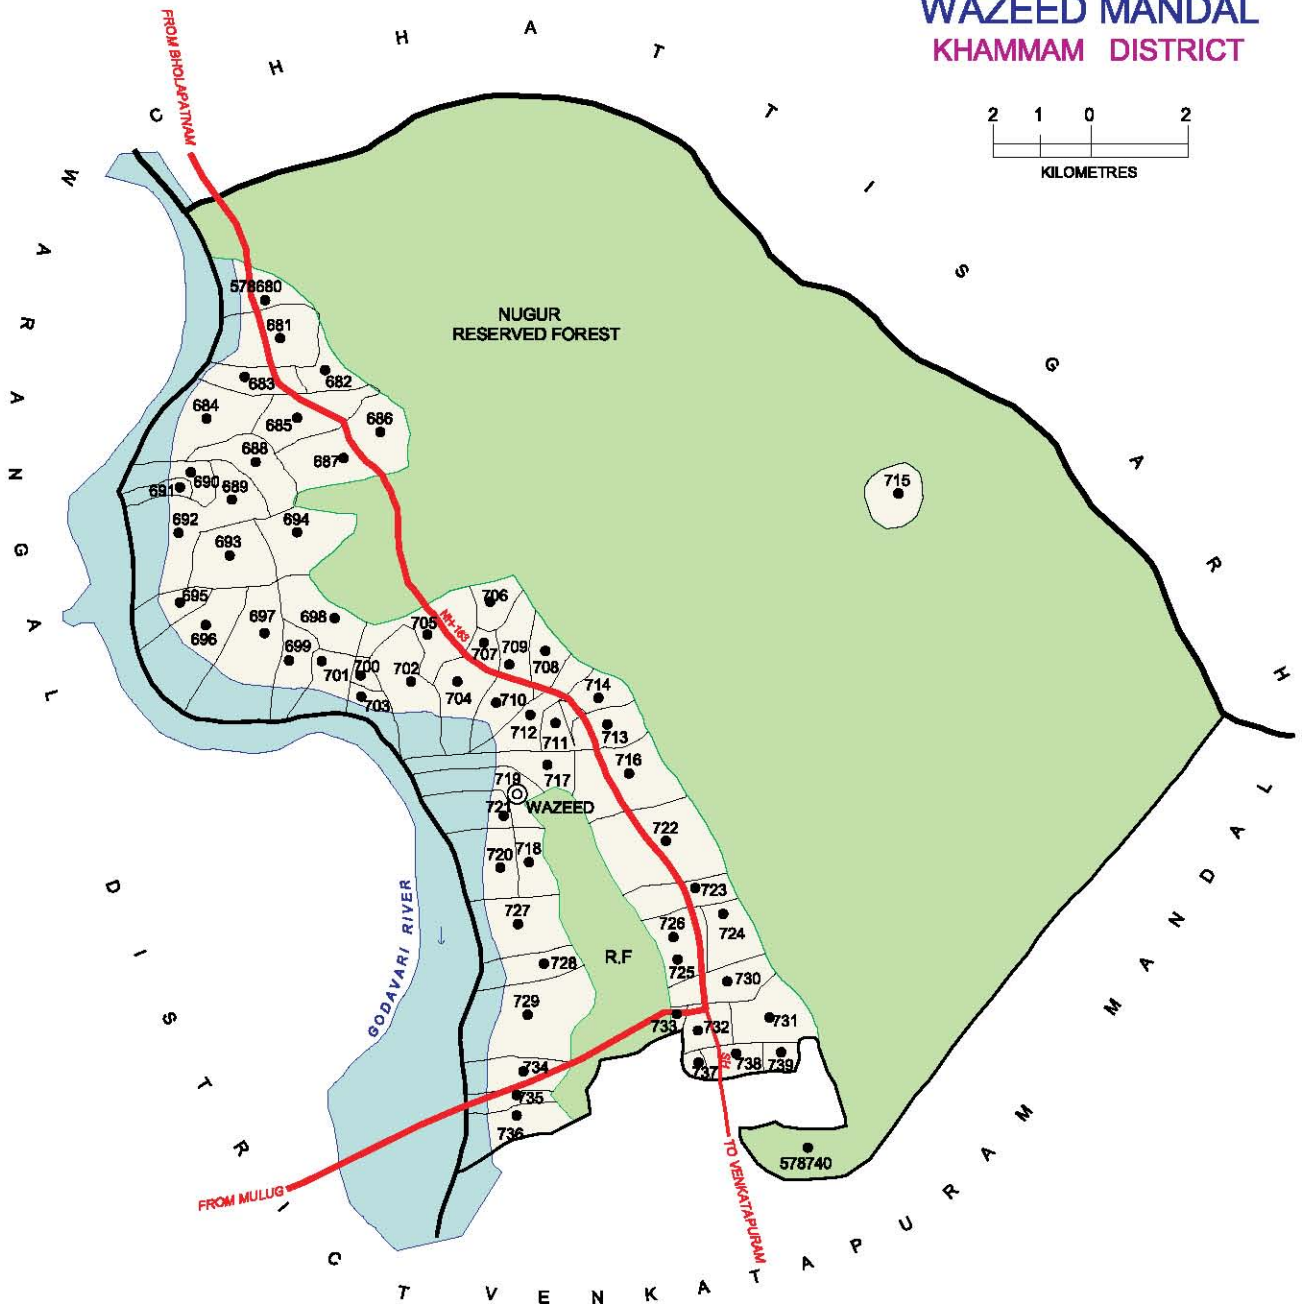

INDIA
ANDHRA PRADESH
WAZEED MANDAL
KHAMMAM DISTRICT

No. OF TOWNS : NIL
No. OF VILLAGES : 61
DISTANCE FROM Distl. H.Qrts.
TO MANDAL H.Qrts. : 234 kms.

BOUNDARY, STATE	
BOUNDARY, DISTRICT	
BOUNDARY, MANDAL	
BOUNDARY, VILLAGE WITH LC NO	
HEADQUARTERS, MANDAL	
NATIONAL HIGHWAY	
STATE HIGHWAY	
RIVER / STREAM / TANK	
FOREST.....