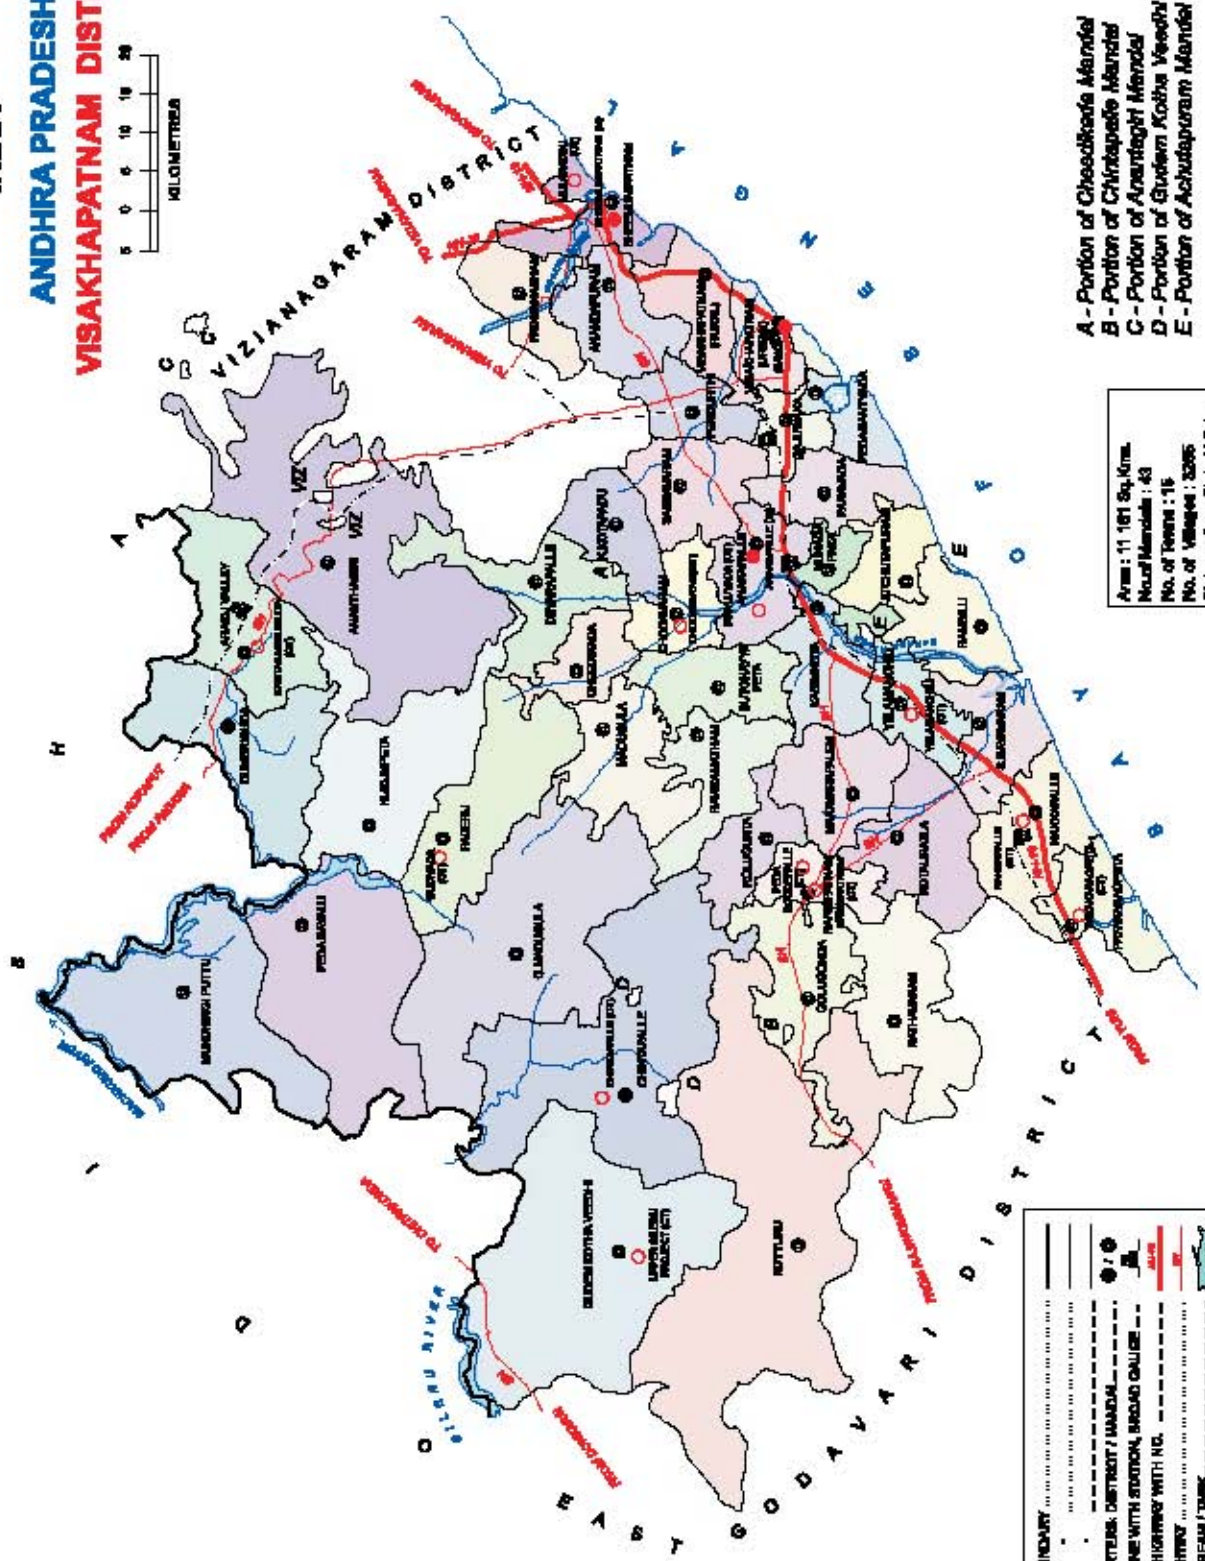

## **VISAKHAPATNAM DISTRICT**

INDIA

ANDHRA PRADESH

VISAKHAPATNAM DISTRICT

Area : 11 161 Sq.Kms.  
 Mandals : 43  
 No. of Towns : 16  
 No. of Villages : 3265  
 Distance from State H.Q.s. to District H.Q.s. : 879 kms.