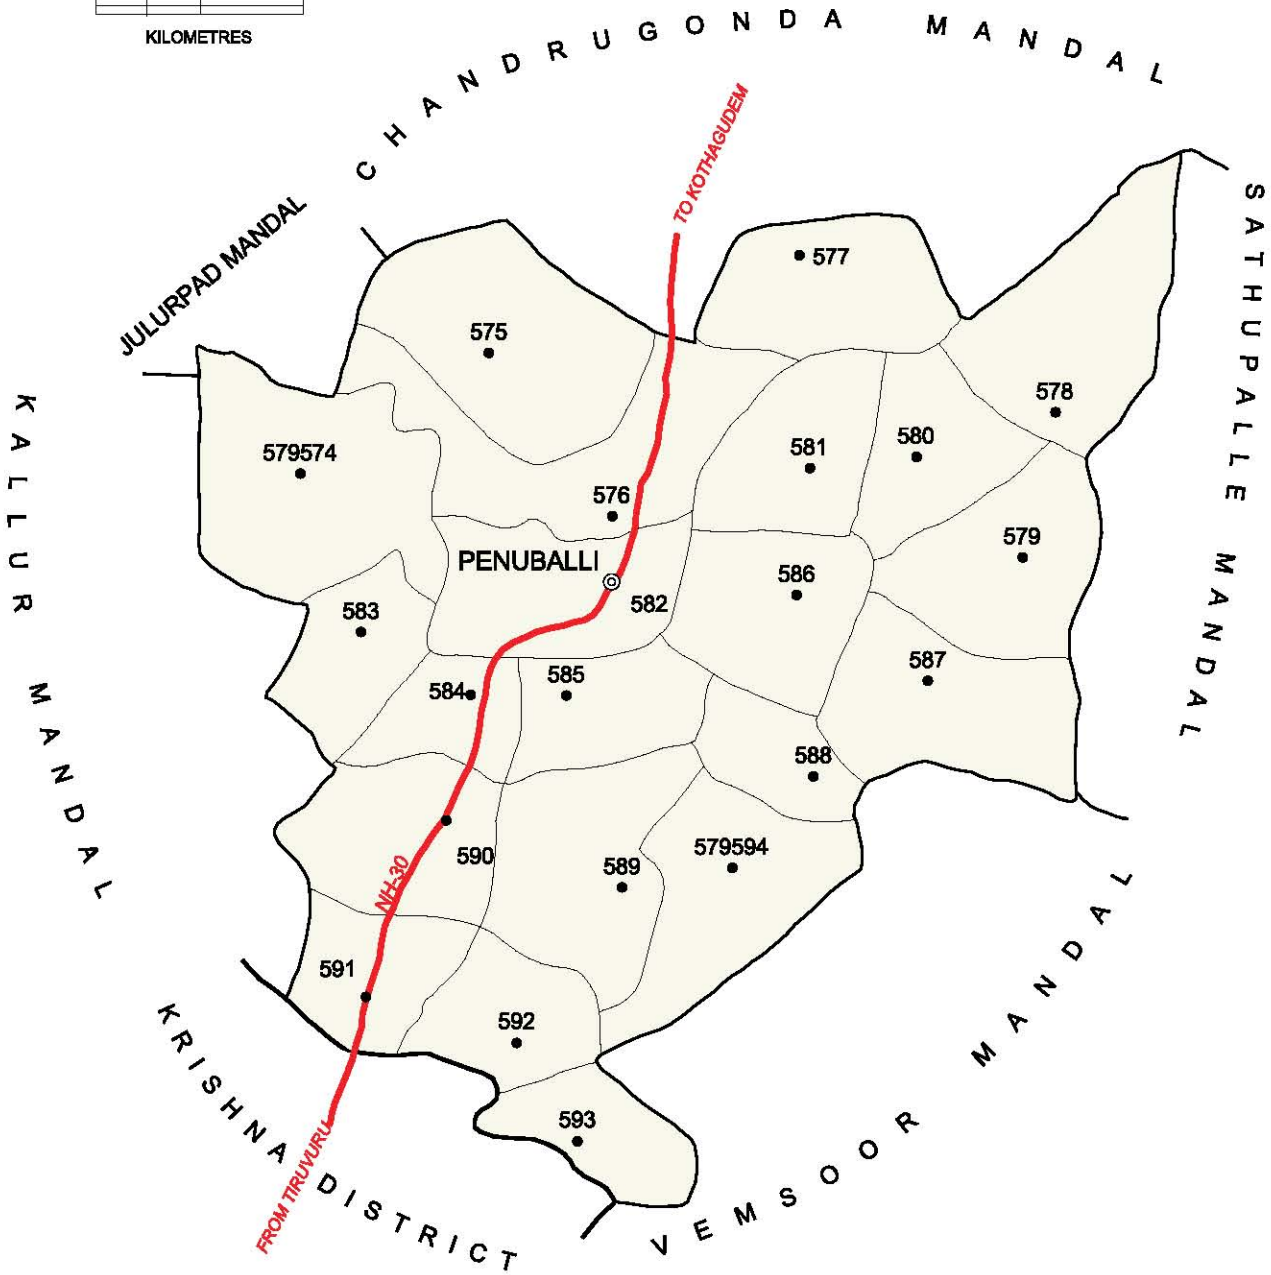

INDIA
ANDHRA PRADESH
PENUBALLI MANDAL
KHAMMAM DISTRICT

BOUNDARY, DISTRICT	—————
BOUNDARY, MANDAL	—————
BOUNDARY, VILLAGE WITH LC NO	579574
HEADQUARTERS, MANDAL	⊙
NATIONAL HIGHWAY	NH-30

No. OF TOWNS : NIL
No. OF VILLAGES : 21
DISTANCE FROM Dist. H.Qrts.
TO MANDAL H.Qrts. : 61 kms.