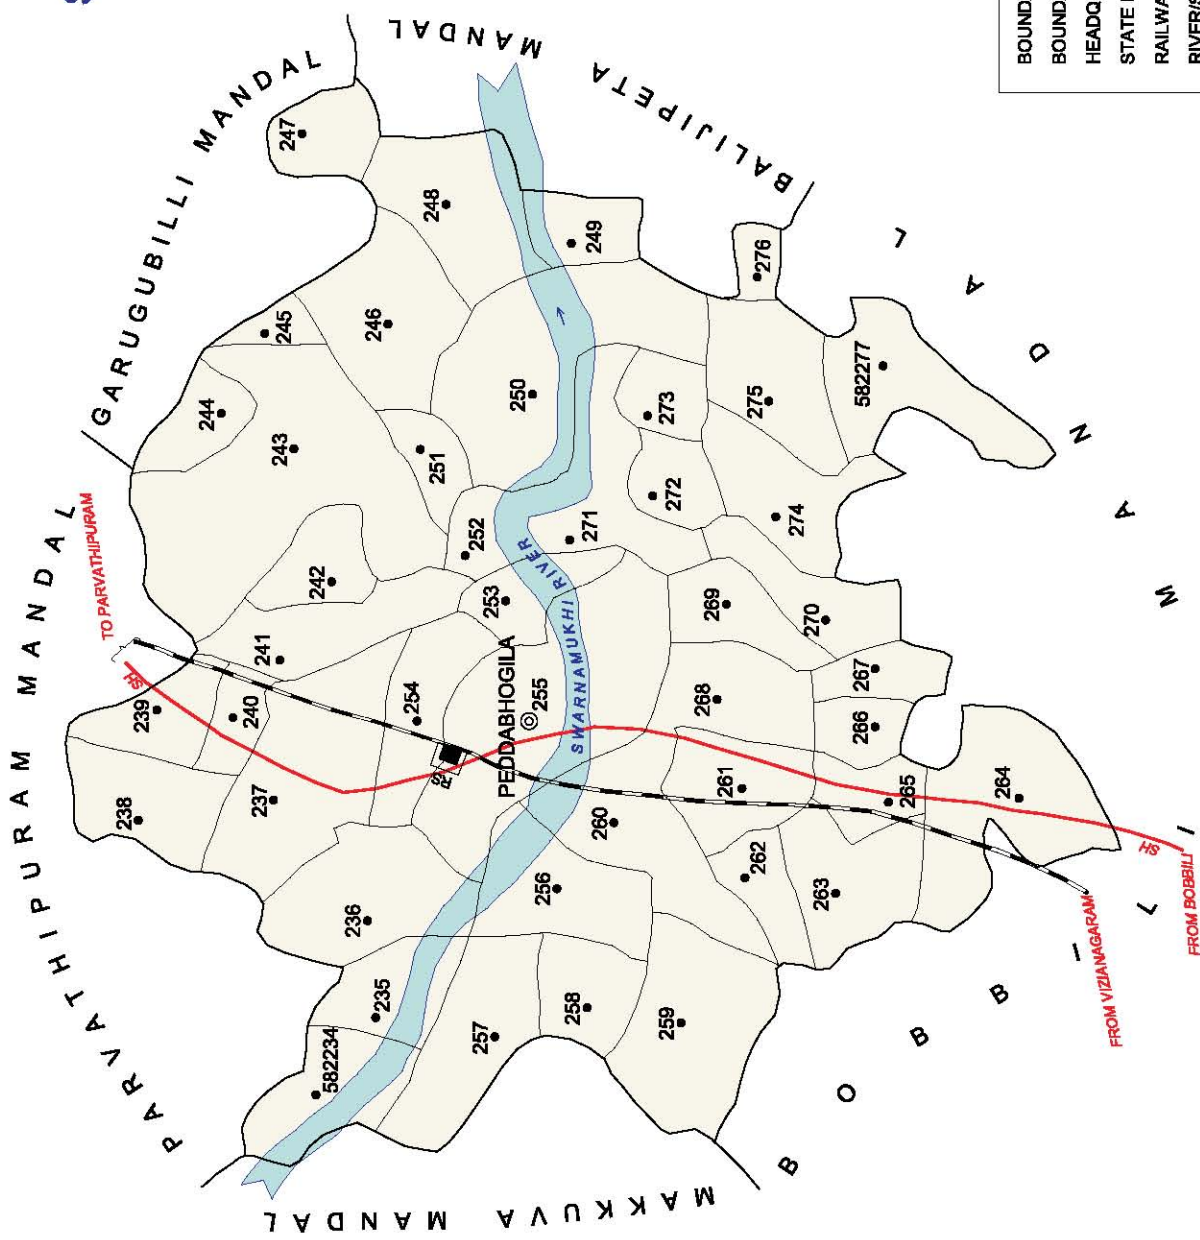

INDIA
ANDHRA PRADESH
SEETHANAGARAM MANDAL
VIZIANAGARAM DISTRICT

NO. OF TOWNS : NIL
NO. OF VILLAGES : 44
DISTANCE FROM Dist. H. Qtrs.
TO MANDAL : 78 Kms.

BOUNDARY, MANDAL	.....
BOUNDARY, VILLAGE WITH L.C. No.	582277
HEADQUARTERS, MANDAL	⊙
STATE HIGHWAY	SH
RAILWAY LINE WITH STATION, BROAD GAUGE.	RS
RIVER/STREAM/TANK	

Note: Seethanagaram is a hamlet of Peddabhogila village(255)