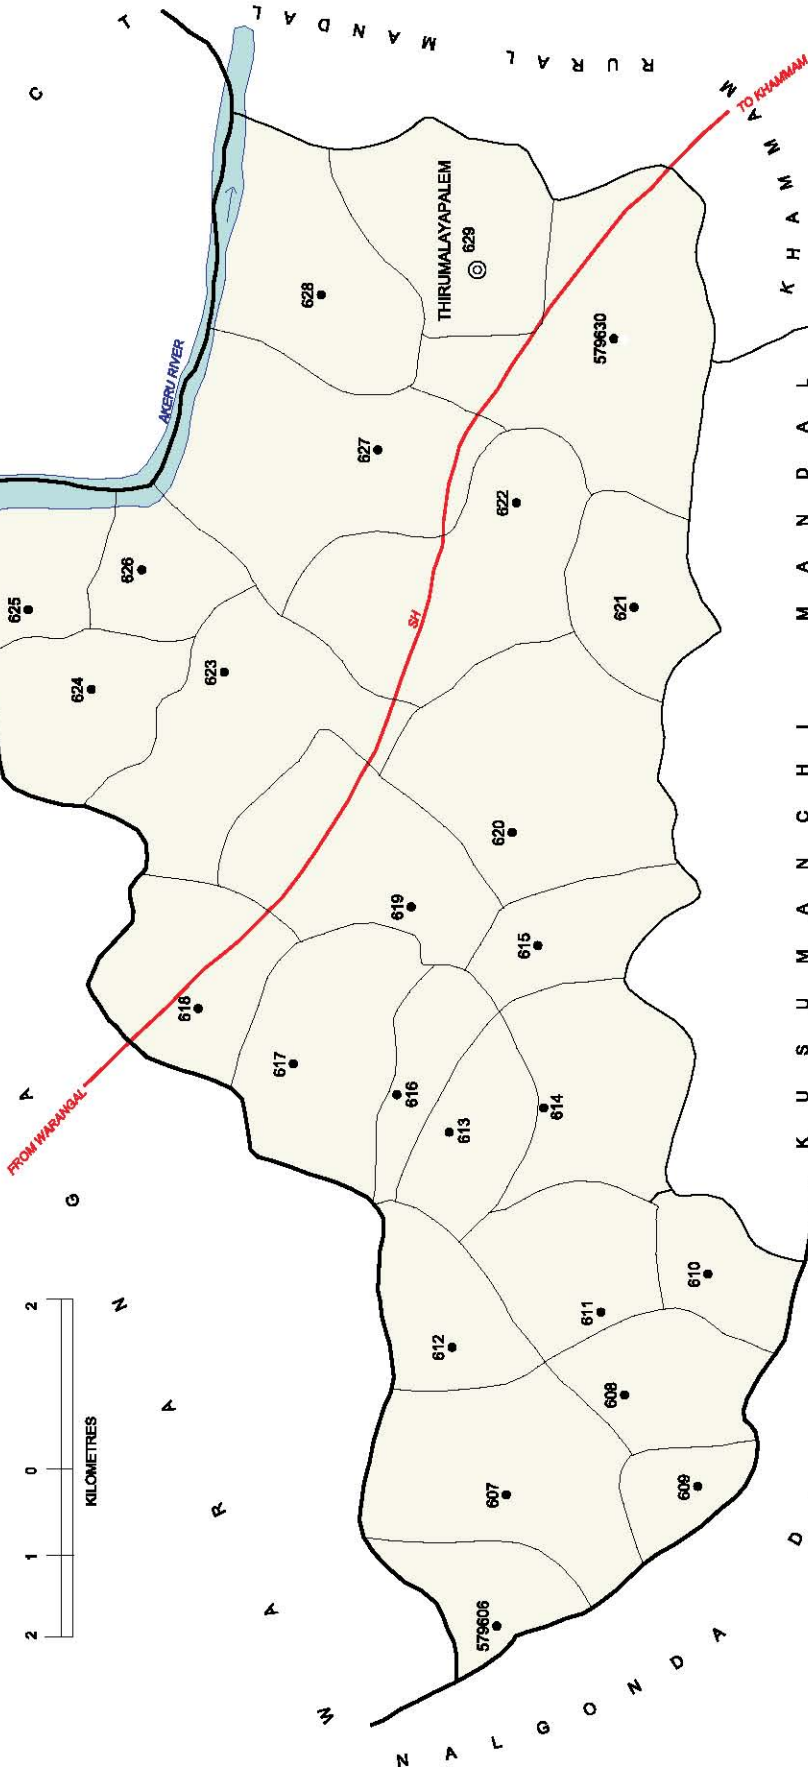

INDIA
ANDHRA PRADESH
THIRUMALAYAPALEM MANDAL
KHAMMAM DISTRICT

BOUNDARY, DISTRICT	.....
BOUNDARY, MANDAL	.....
BOUNDARY, VILLAGE WITH LC NO	.....
HEADQUARTERS, MANDAL	⊙
STATE HIGHWAY	SH
RIVER / STREAM / TANK	

No. OF TOWNS : NIL
No. OF VILLAGES : 25
DISTANCE FROM Dist. H.Qrbs.
TO MANDAL H.Qrbs. : 16 kms.