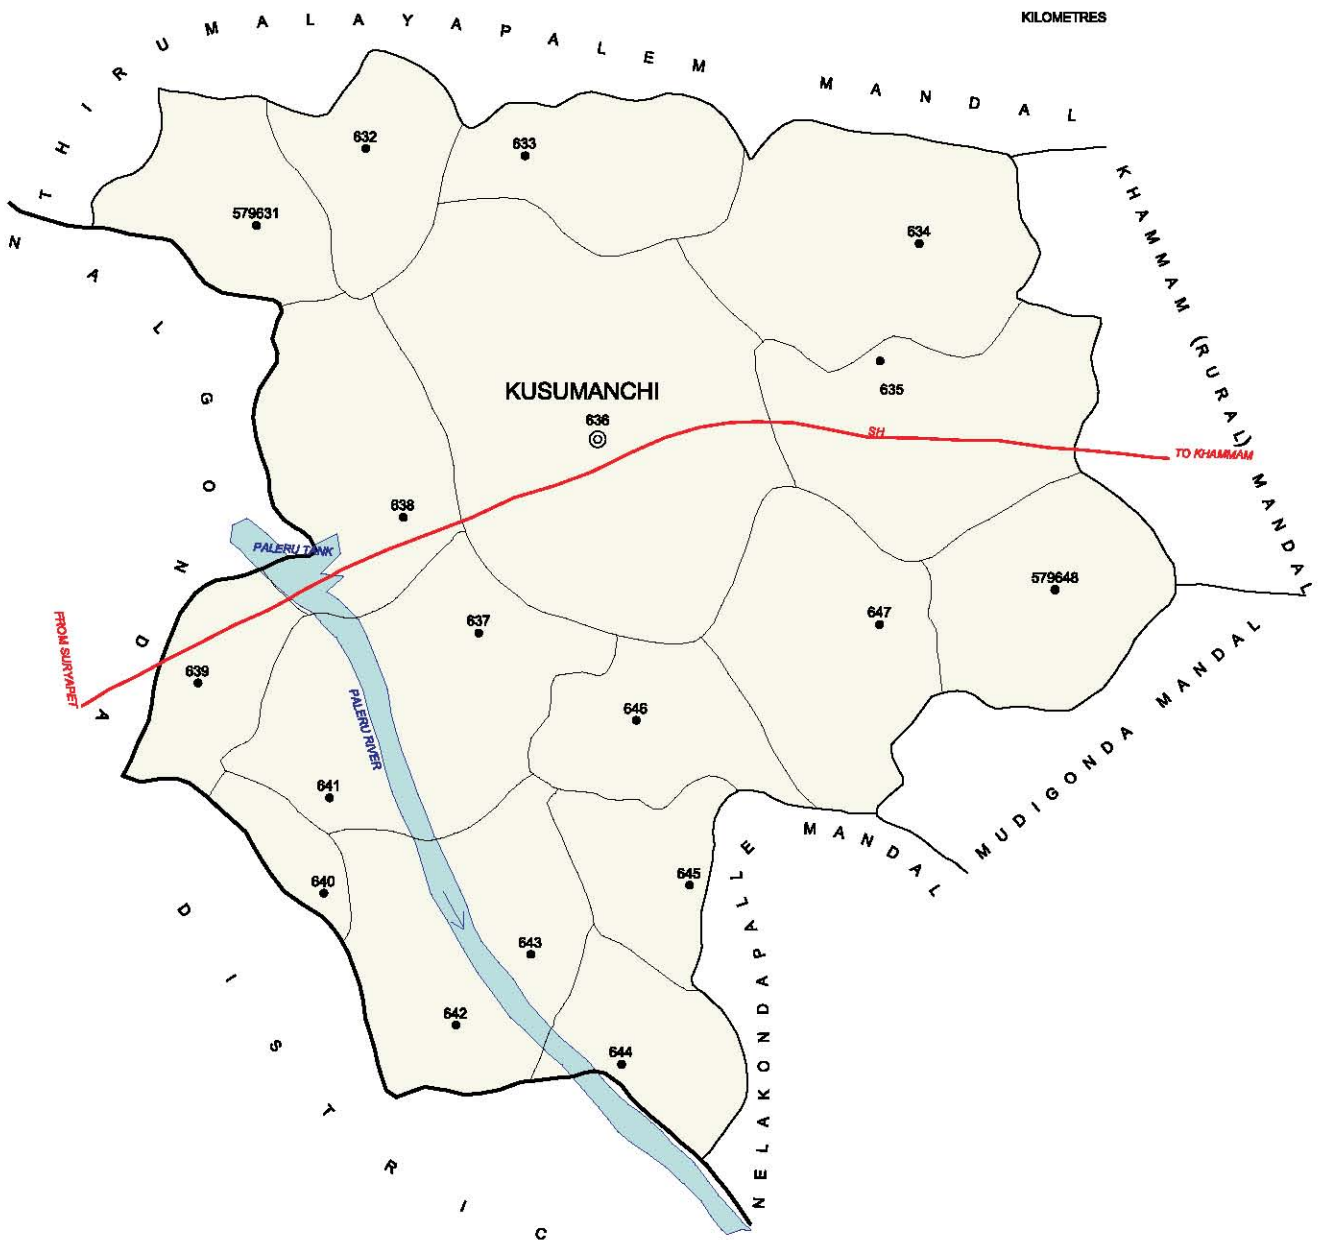

INDIA
ANDHRA PRADESH
KUSUMANCHI MANDAL
KHAMMAM DISTRICT

BOUNDARY, DISTRICT	—————
BOUNDARY, MANDAL	—————
BOUNDARY, VILLAGE WITH LC NO	579631
HEADQUARTERS, MANDAL	⊙
STATE HIGHWAY	SH
RIVER / STREAM / TANK	

No. OF TOWNS : NIL
No. OF VILLAGES : 18
DISTANCE FROM Dist. H.Qrts.
TO MANDAL H.Qrts. : 30 kms.