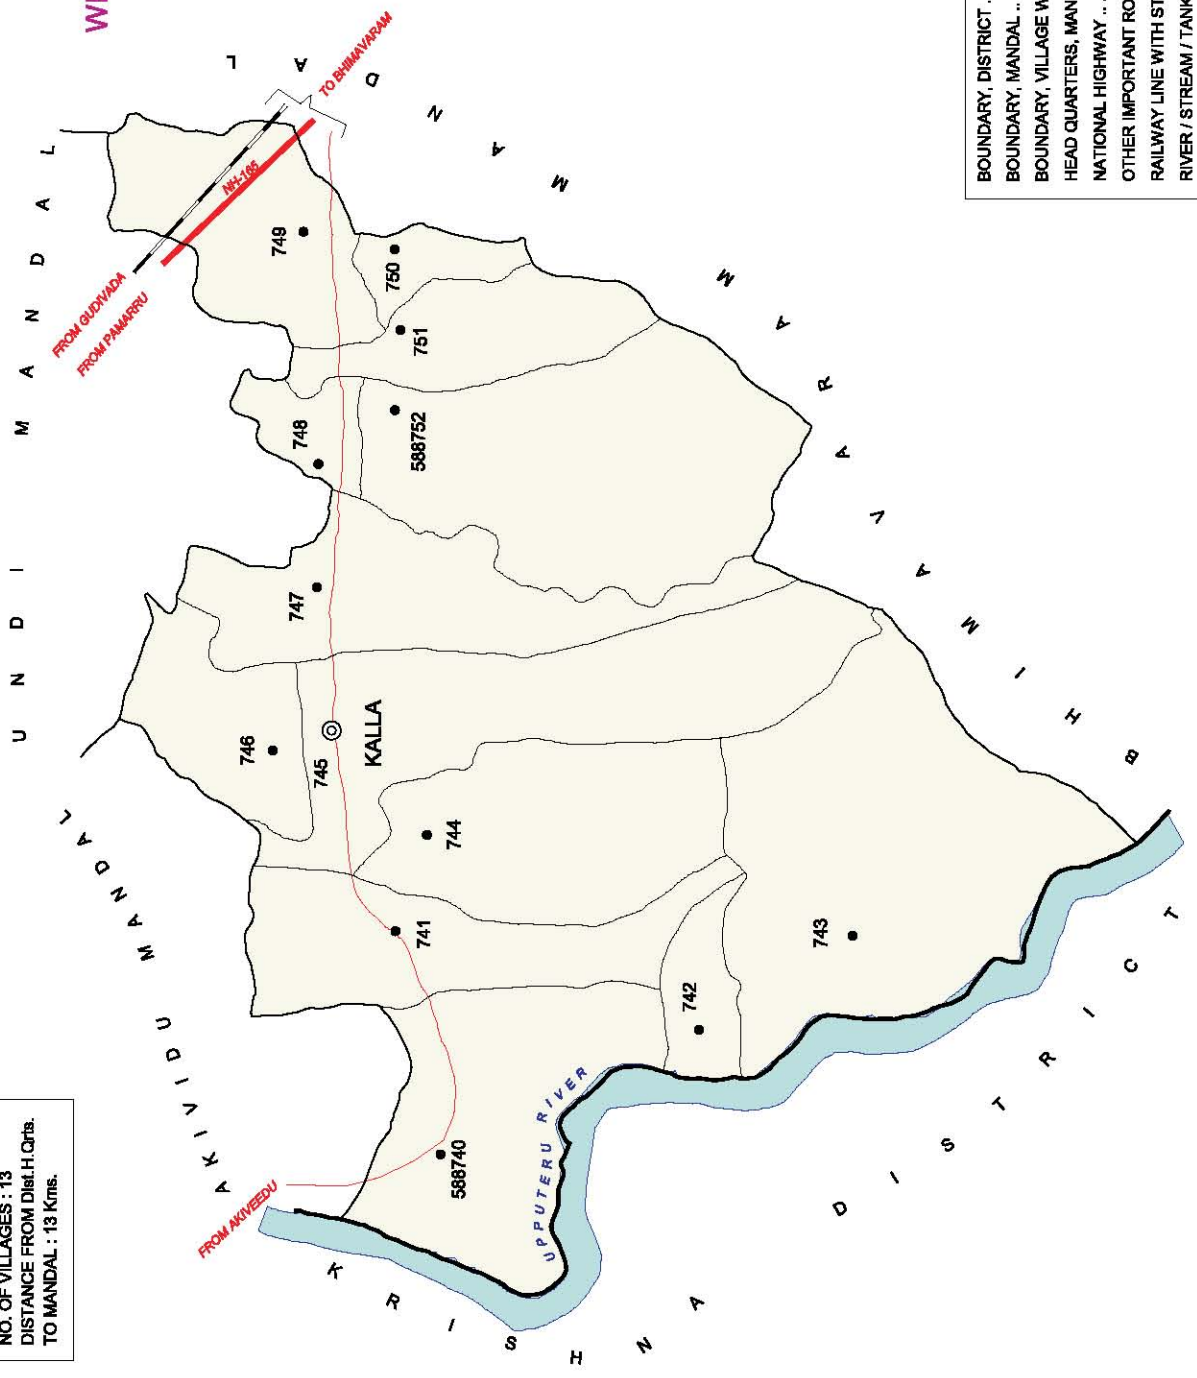

NO. OF TOWNS : 1  
 NO. OF VILLAGES : 14  
 DISTANCE FROM Dist.H.Qrta.  
 TO MANDAL : 65 Kms.

INDIA  
 ANDHRA PRADESH  
 KALLA MANDAL  
 WEST GODAVARI DISTRICT

NO. OF TOWNS : NIL  
 NO. OF VILLAGES : 13  
 DISTANCE FROM Dist.H. Qtrs.  
 TO MANDAL : 13 Kms.