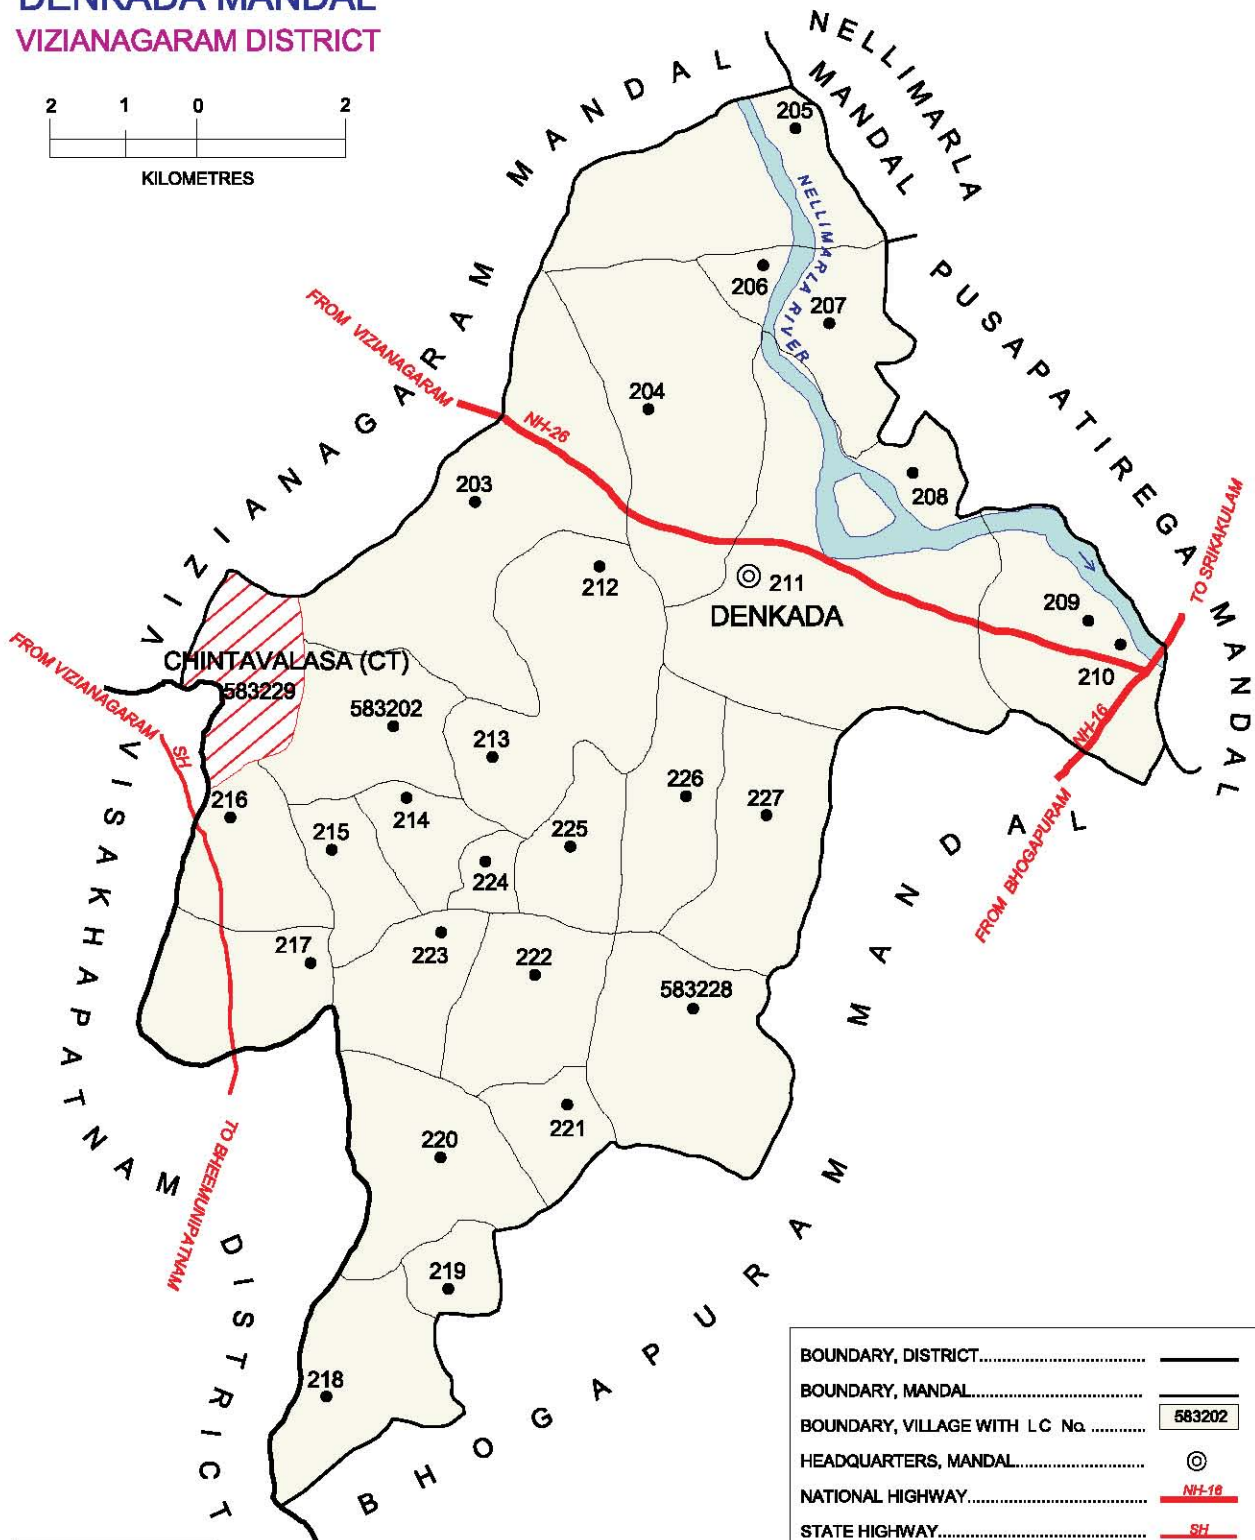

INDIA
ANDHRA PRADESH
DENKADA MANDAL
VIZIANAGARAM DISTRICT

NO. OF TOWNS : 1
NO. OF VILLAGES : 27
DISTANCE FROM Diet. H.Qtrs.
TO MANDAL : 5 Kms.

BOUNDARY, DISTRICT.....	—————
BOUNDARY, MANDAL.....	—————
BOUNDARY, VILLAGE WITH L.C. No.....	583202
HEADQUARTERS, MANDAL.....	⊙
NATIONAL HIGHWAY.....	NH-26
STATE HIGHWAY.....	SH
RIVER / STREAM / TANK.....	
CENSUS TOWN WITH L.C. No.....	583229