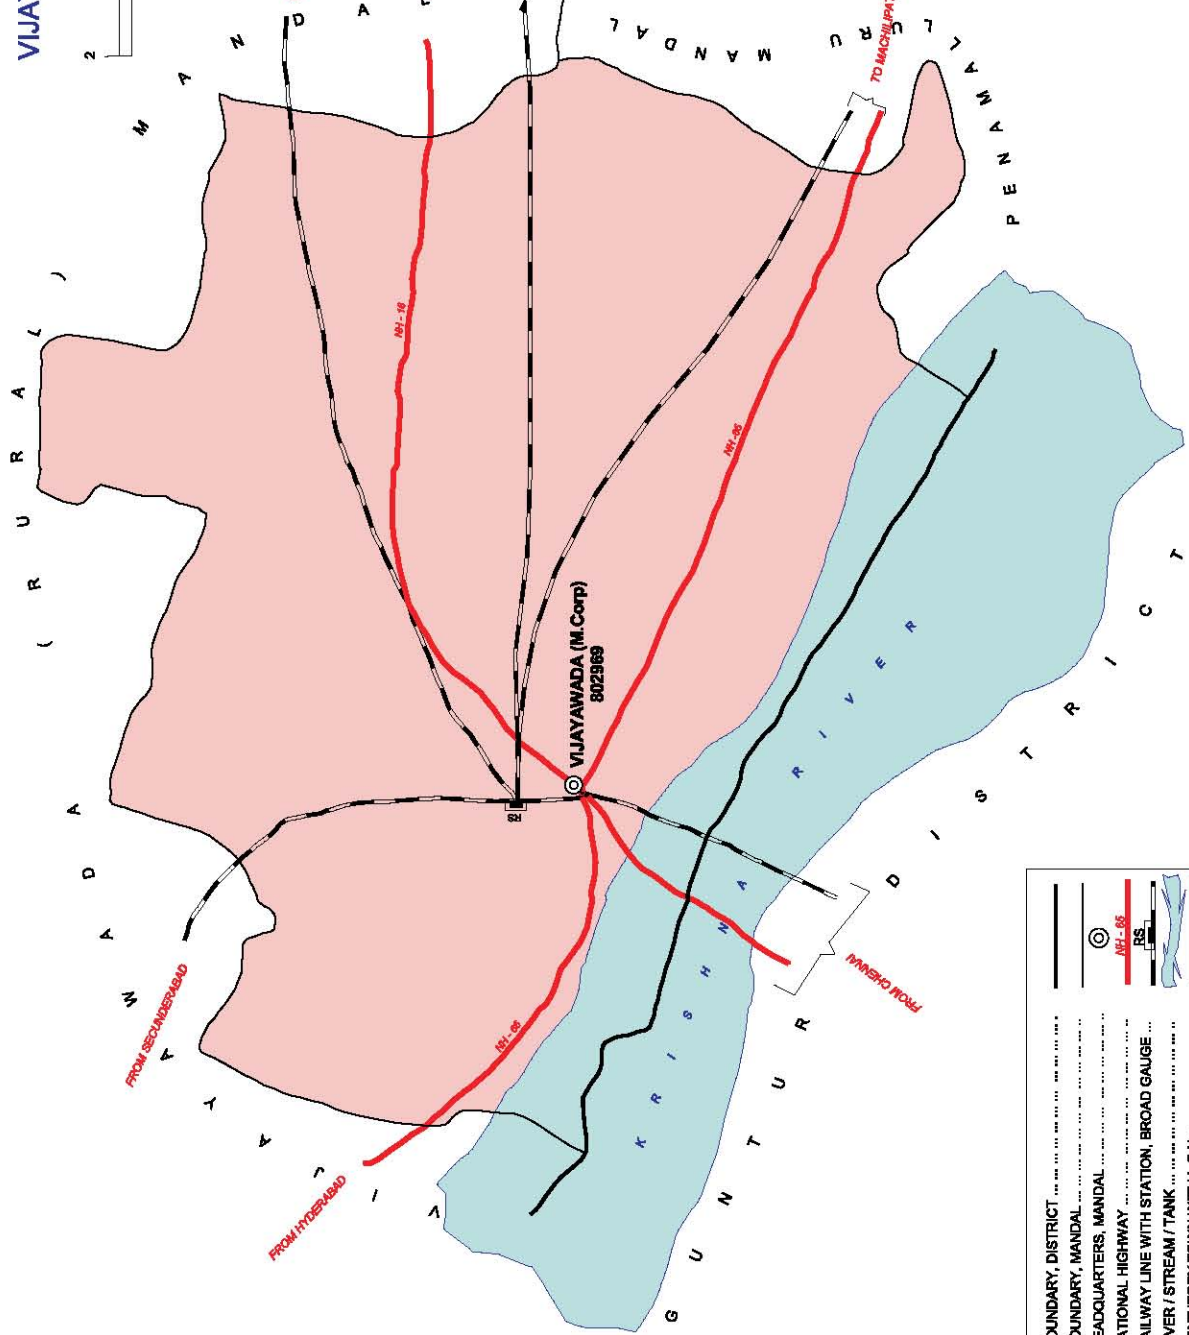

No. OF TOWNS : 3  
 No. OF VILLAGES : 15  
 DISTANCE FROM Dist. H. Qtrs.  
 TO MANDAL : 90 Kms.

INDIA

ANDHRA PRADESH

VIJAYAWADA (URBAN) MANDAL

KRISHNA DISTRICT

No. OF TOWNS : 1  
 No. OF VILLAGES : Nil  
 DISTANCE FROM Dist. H. Qtrs.  
 TO MANDAL : 70 Kms.