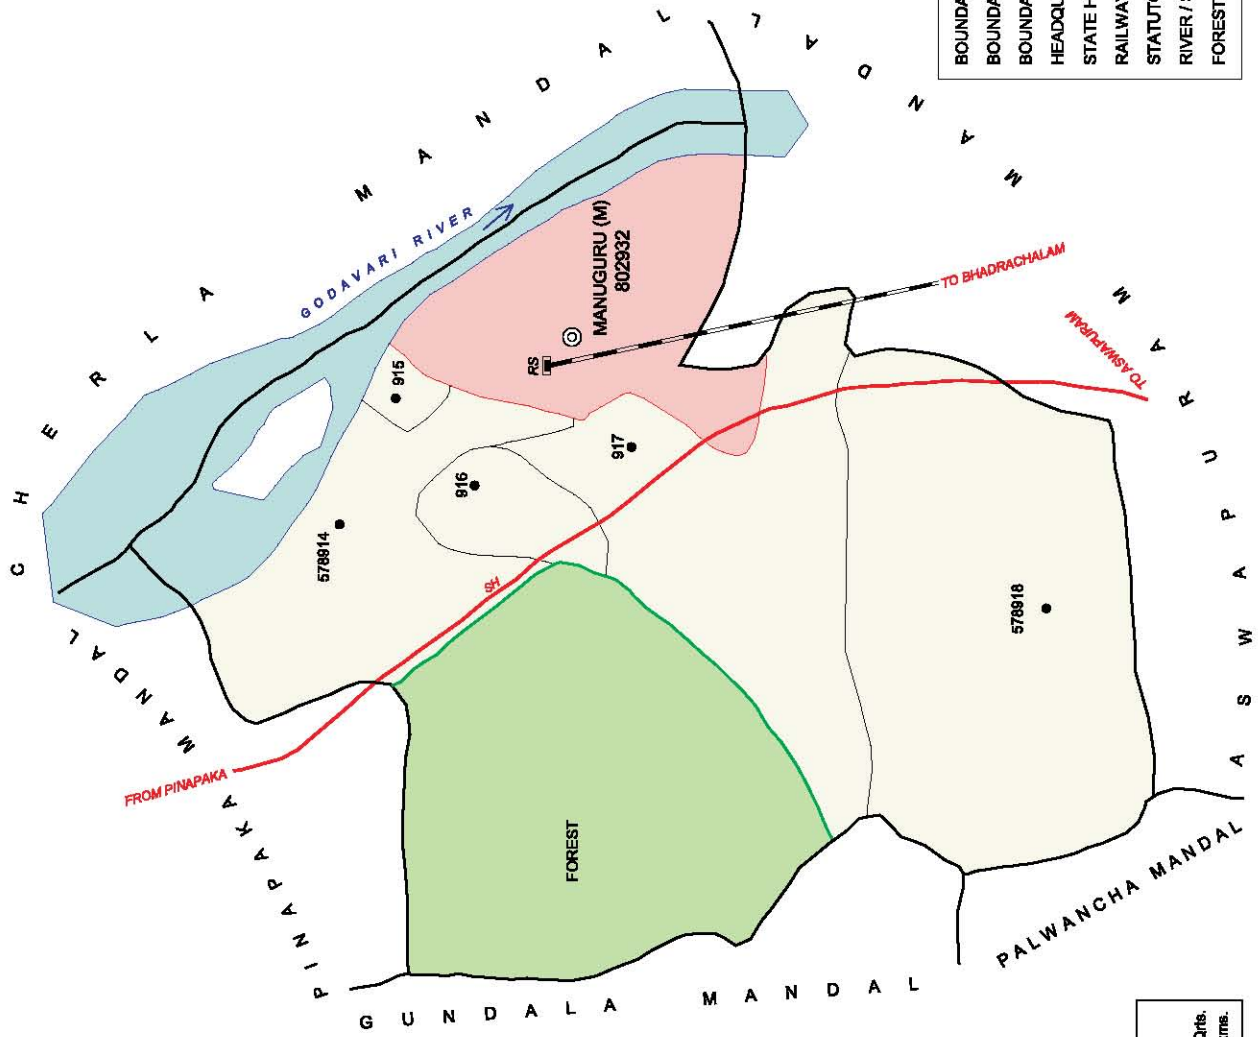

INDIA
ANDHRA PRADESH
MANUGURU MANDAL
KHAMMAM DISTRICT

Note: Manuguru (CT), GundlaSingaram, Annam, Anantharam, and Chinnavigudem villages are fully included in Manuguru (M).

BOUNDARY, STATE	.....
BOUNDARY, MANDAL	.....
BOUNDARY, VILLAGE WITH LC NO	.....
HEADQUARTERS, MANDAL	.....
STATE HIGHWAY	.....
RAILWAYLINE WITH STATION: BROAD GAUGE	.....
STATUTORY TOWN WITH L.C NO.	.....
RIVER / STREAM / TANK	.....
FOREST.....	.....

No. OF TOWNS : 1
No. OF VILLAGES : 5
DISTANCE FROM Dist. H. Qtrs.
TO MANDAL H.Qtrs. : 140 kms.