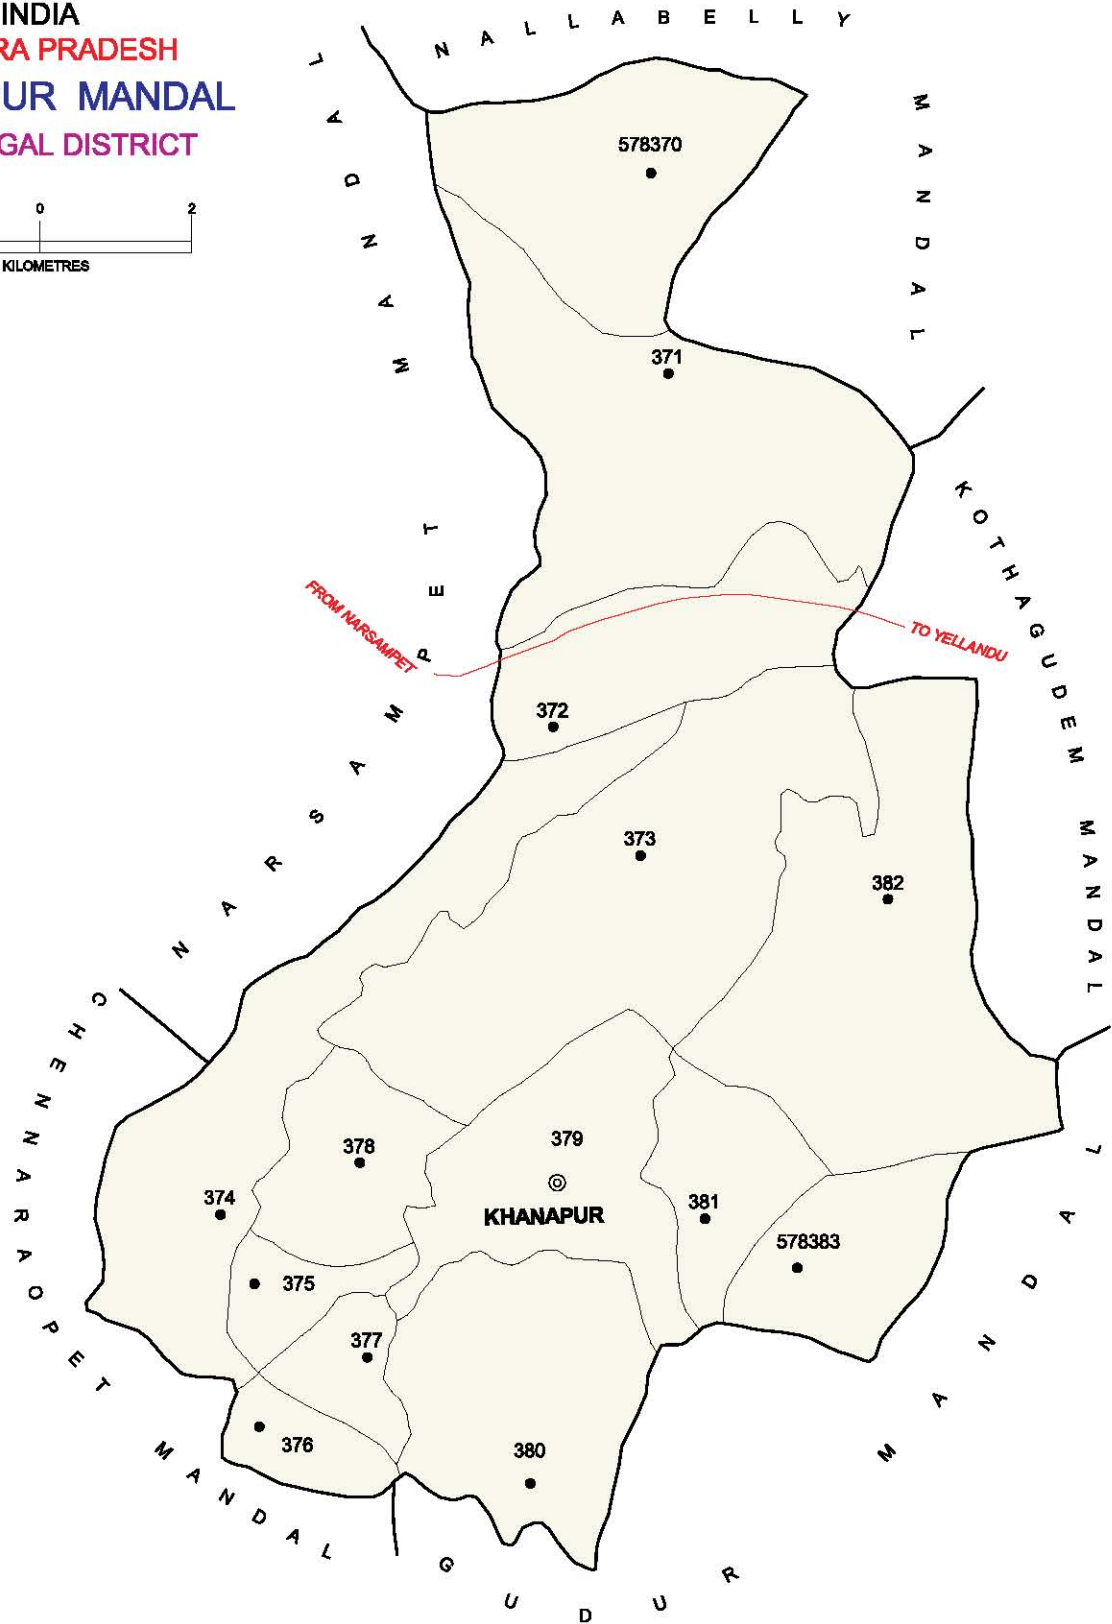

INDIA
ANDHRA PRADESH
KHANAPUR MANDAL
WARANGAL DISTRICT

BOUNDARY, MANDAL	—————
BOUNDARY, VILLAGE WITH L.C. No	—————
HEADQUARTERS, MANDAL	⊗
OTHER IMPORTANT ROADS	—————

No.OF TOWNS : Nil
No.OF VILLAGES: 14
DISTANCE FROM Dist. H.Qrts.
TO MANDAL : 36 Kms.