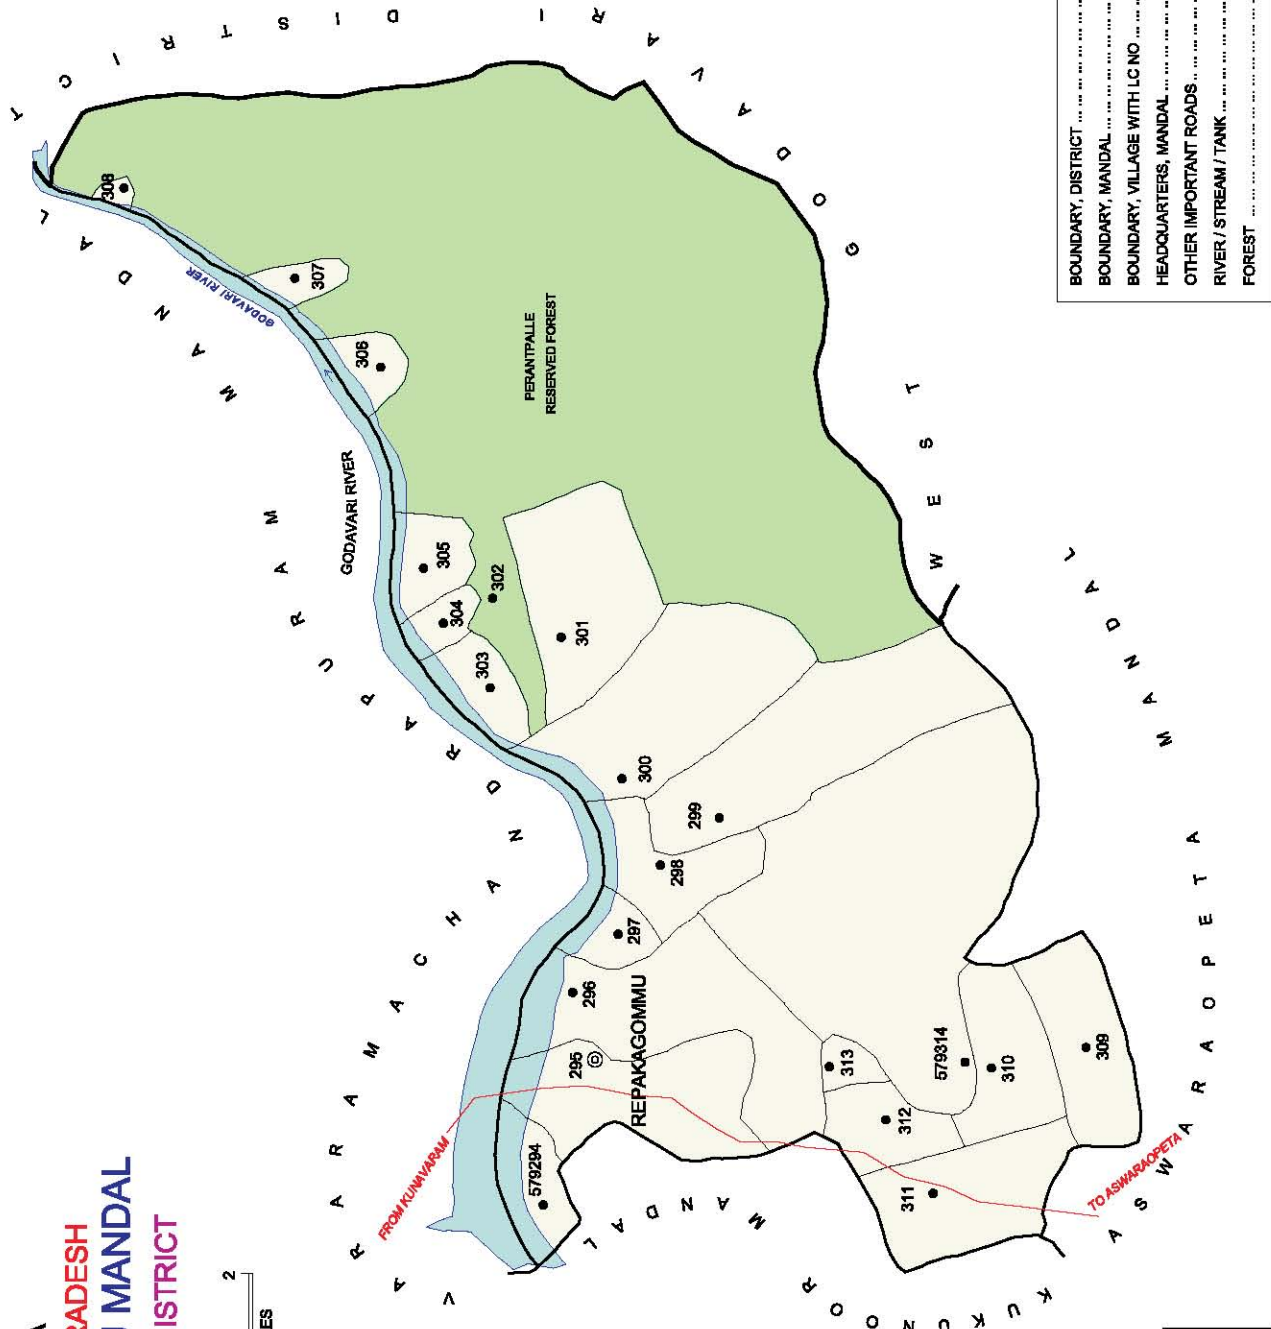

No. OF TOWNS : NIL
 No. OF VILLAGES : 62
 DISTANCE FROM Dist. H.Q.s.
 TO MANDAL H.Q.s. : 175 kms.

Note: Vararamachandrapuram is hamlet of Waddegudem village.

INDIA
ANDHRA PRADESH
VELAIRPADU MANDAL
KHAMMAM DISTRICT