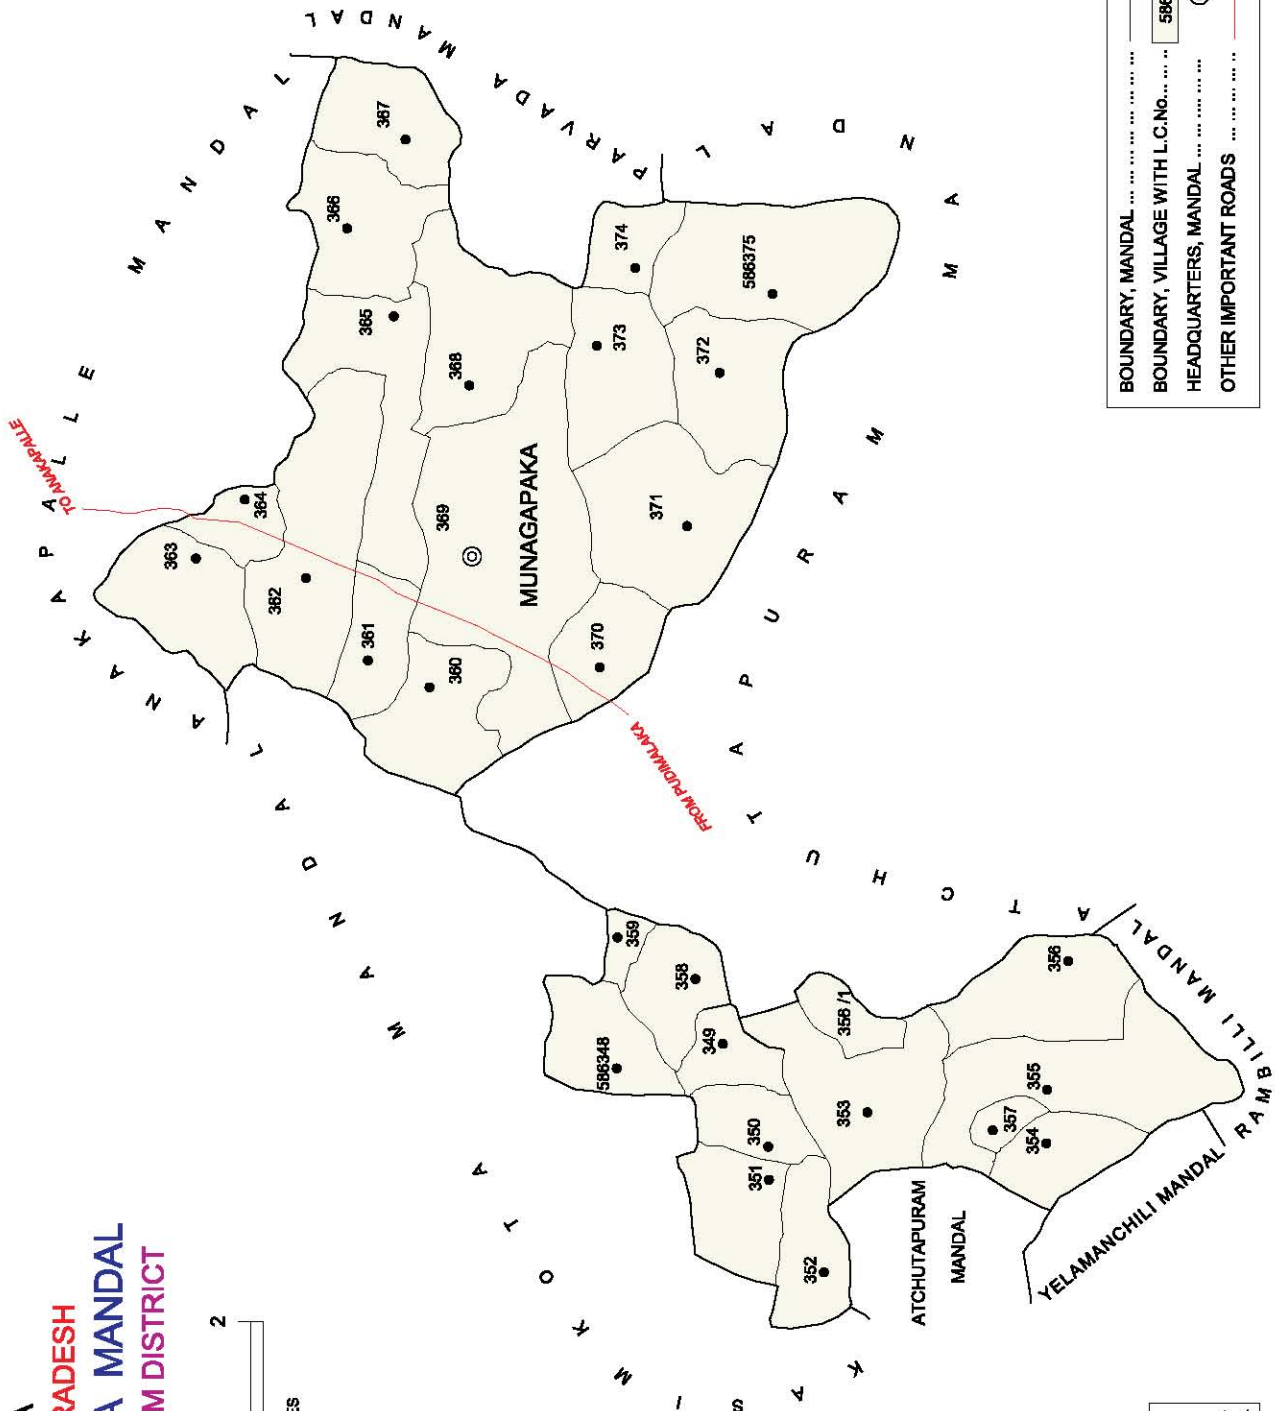

INDIA
ANDHRA PRADESH
MUNAGAPAKA MANDAL
VISAKHAPATNAM DISTRICT

No. OF TOWNS : NIL
No. OF VILLAGES : 28
DISTANCE FROM Dist. H.Qtrs.
TO MANDAL H.Qtrs. : 60 Kms.

BOUNDARY, MANDAL .....
BOUNDARY, VILLAGE WITH L.C.No. ....
HEADQUARTERS, MANDAL .....
OTHER IMPORTANT ROADS .....

586375
586375