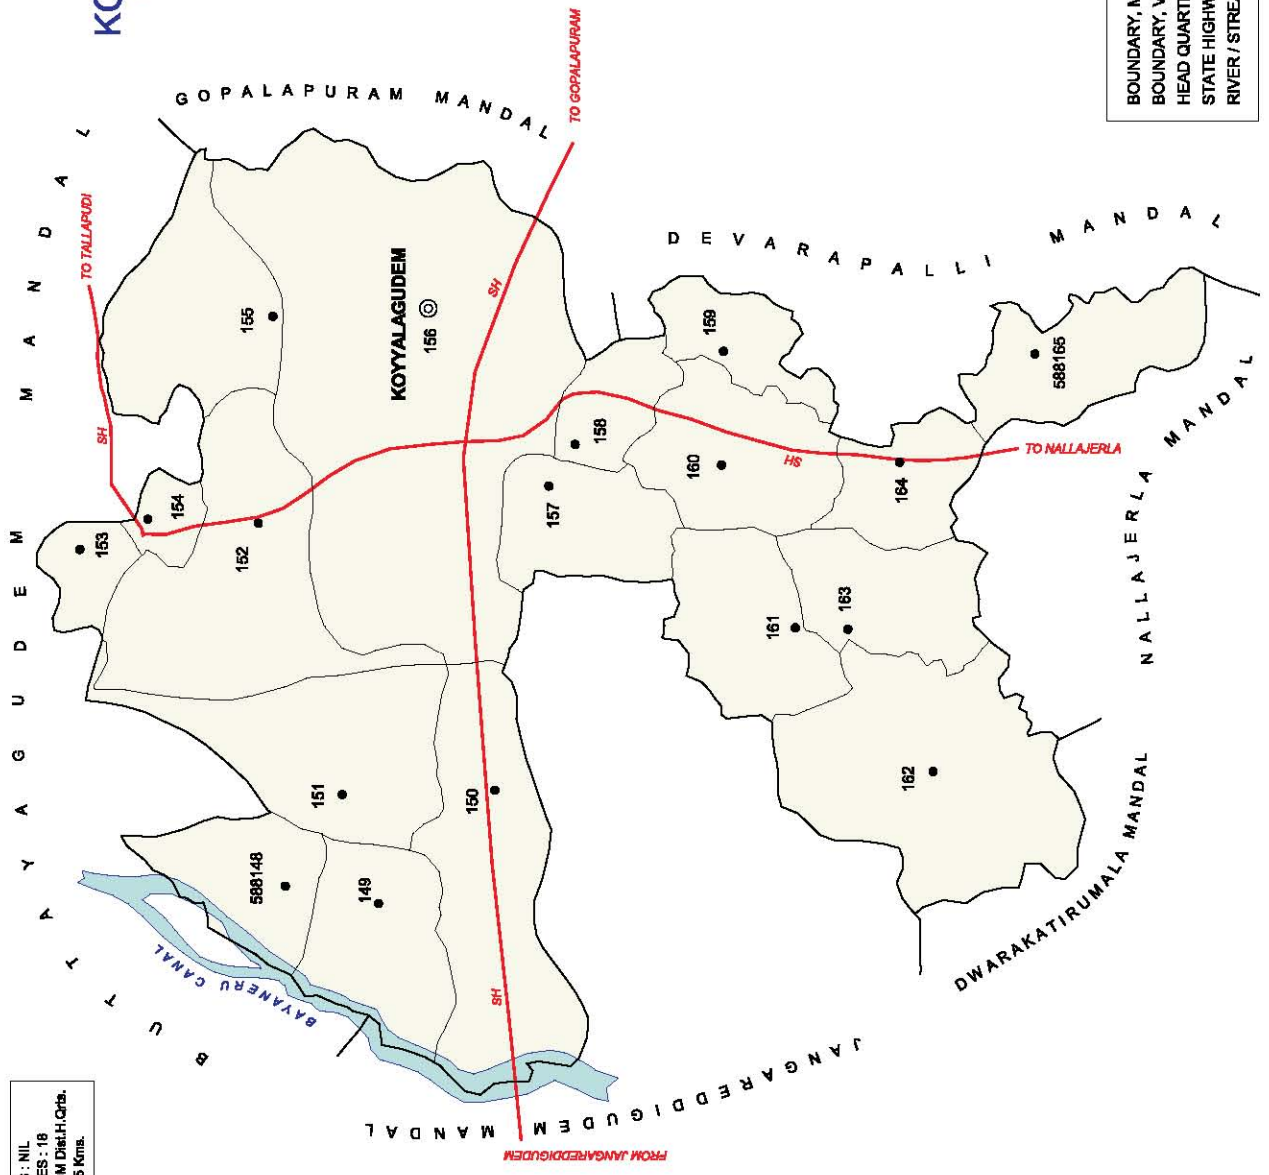

INDIA
ANDHRA PRADESH
KOYYALAGUDEM MANDAL
WEST GODAVARI DISTRICT

NO. OF TOWNS : NIL
NO. OF VILLAGES : 18
DISTANCE FROM D.I.R.H. QTR.
TO MANDAL : 65 Kms.

588165	BOUNDARY, MANDAL
588165	BOUNDARY, VILLAGE WITH L.C.No
588165	HEAD QUARTERS, MANDAL
588165	STATE HIGHWAY
588165	RIVER / STREAM / TANK