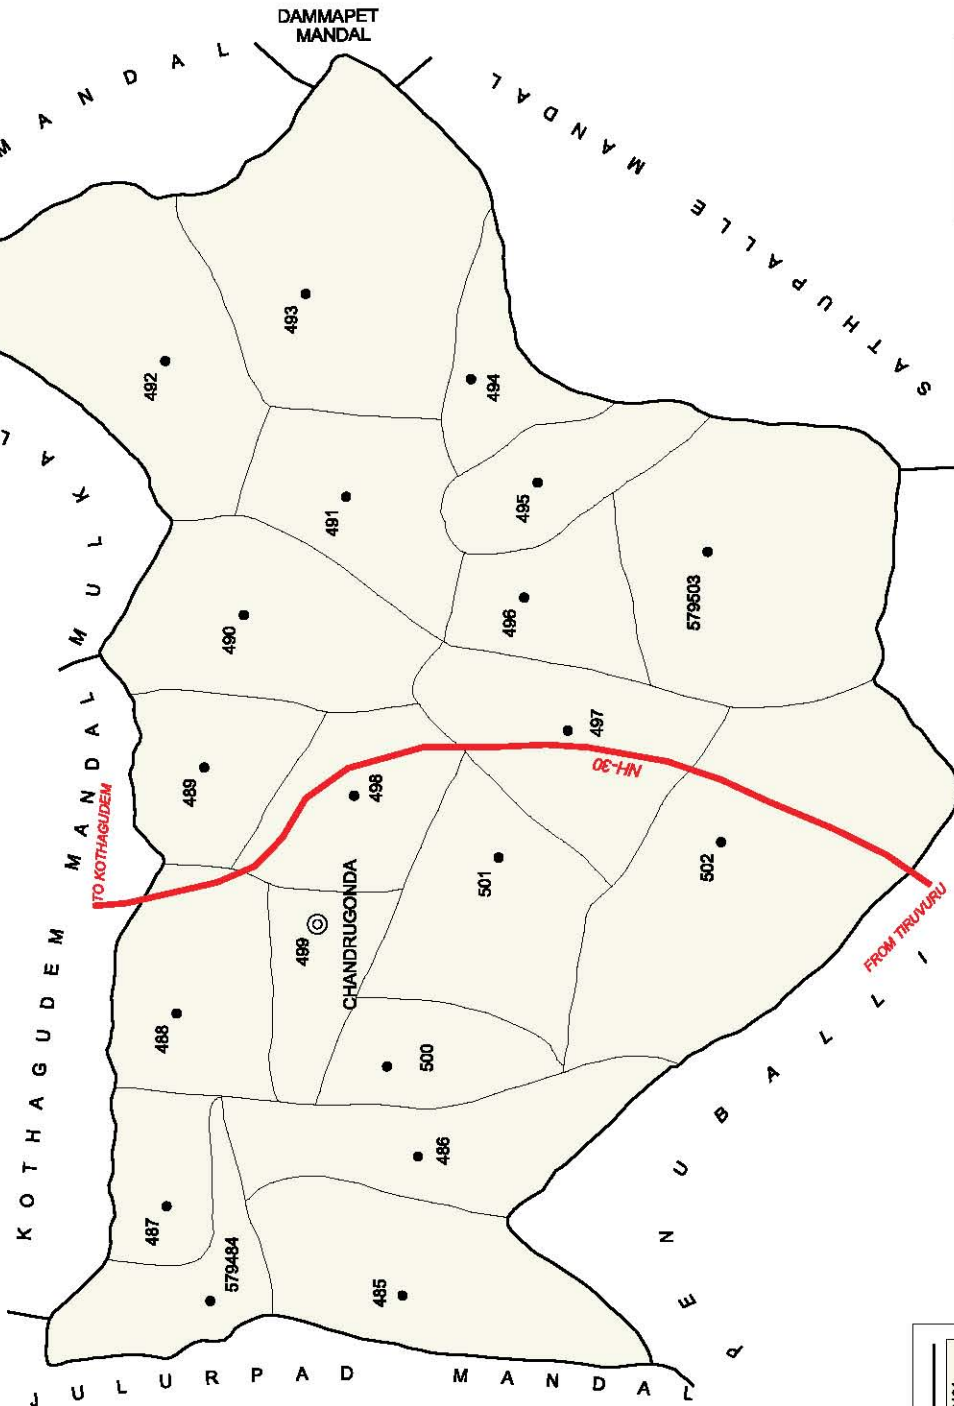

INDIA
ANDHRA PRADESH
CHANDRUGONDA MANDAL
KHAMMAM DISTRICT

BOUNDARY, MANDAL	.....
BOUNDARY, VILLAGE WITH LC NO	.....
HEADQUARTERS, MANDAL	⊙
NATIONAL HIGHWAY	— NH-30 —

No. OF TOWNS :	NIL
No. OF VILLAGES :	20
DISTANCE FROM Dist. H.Q.	
TO MANDAL H.Q.	: 75 kms.