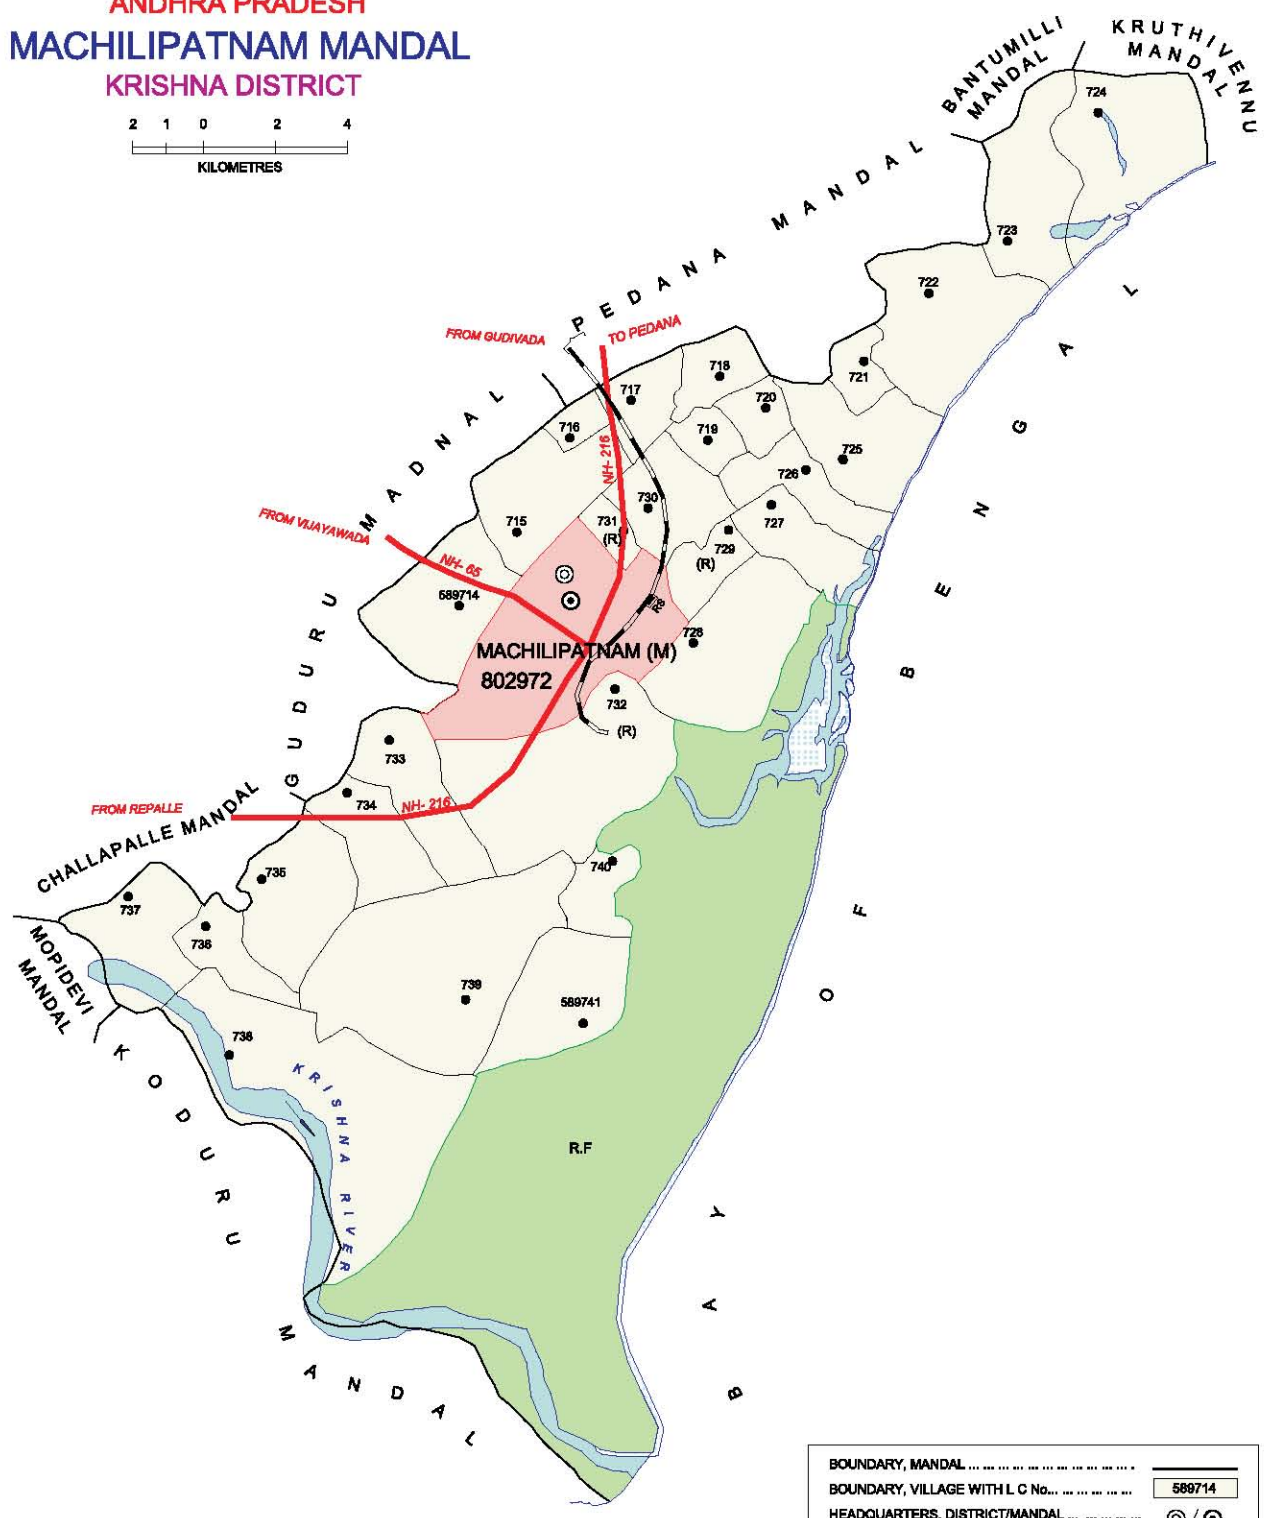

No. OF TOWNS : NIL  
 No. OF VILLAGES : 21  
 DISTANCE FROM DIST. H. Qtrs.  
 TO MANDAL : 35 Kms.

INDIA  
**ANDHRA PRADESH**  
**MACHILIPATNAM MANDAL**  
**KRISHNA DISTRICT**

NO. OF TOWNS : 1  
 NO. OF VILLAGES : 28  
 DISTANCE FORM Dist. H. Qrts  
 TO MANDAL : 0 Kms.