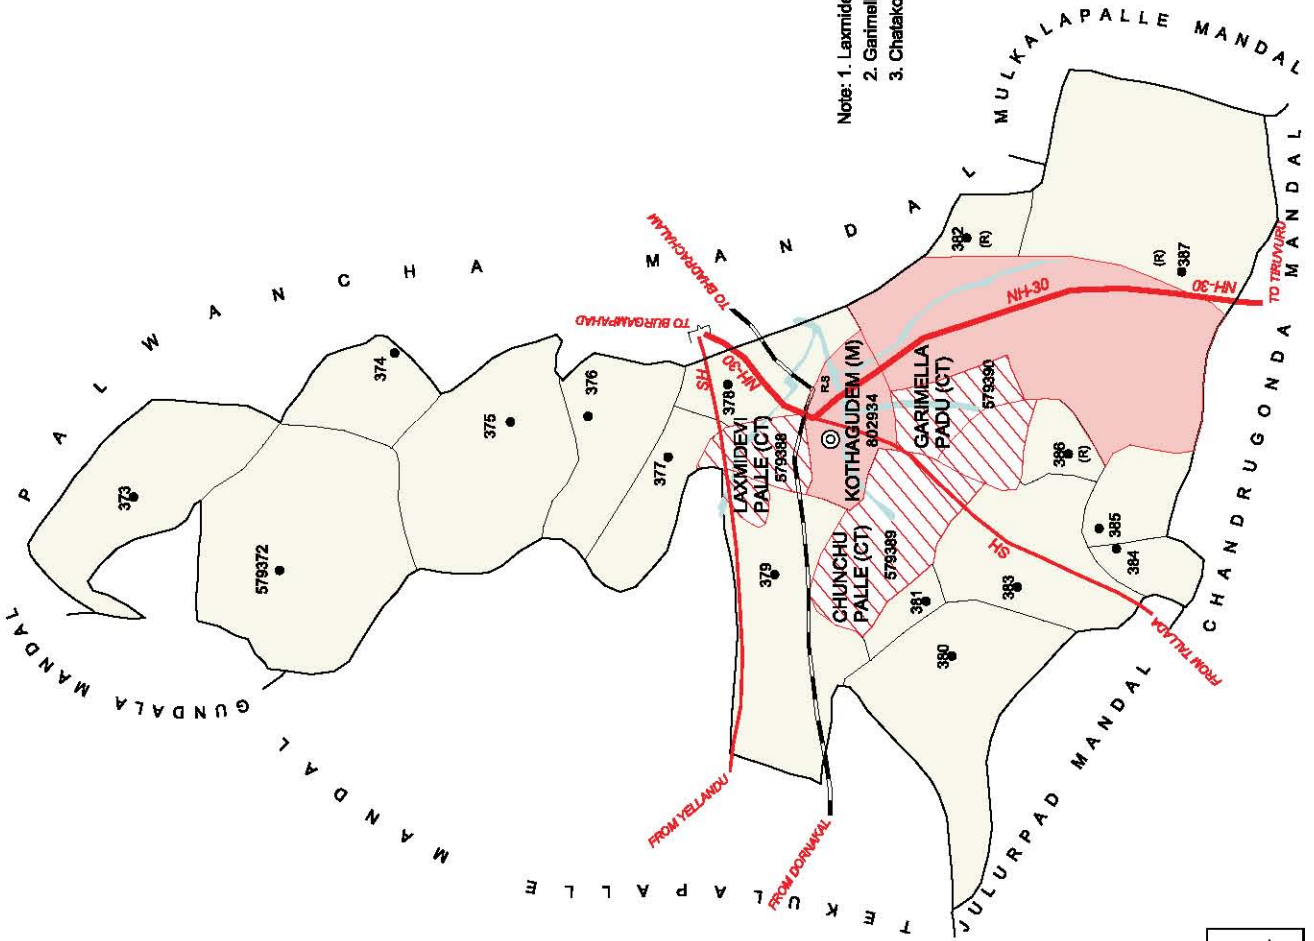

INDIA
ANDHRA PRADESH
KOTHAGUDEM MANDAL
KHAMMAM DISTRICT

1. Note: 1. Laxmidivipalle (R) is fully included in Laxmidivipalle (CT)
   2. Garimellapadu (OG) is fully included in Garimellapadu (CT).
   3. Chatakonda (378) CT is declassified as village (378).

No. OF TOWNS : 4
No. OF VILLAGES : 16
DISTANCE FROM Dist. H.Q. to
TO MANDAL H.Q. is : 79 ktrs.