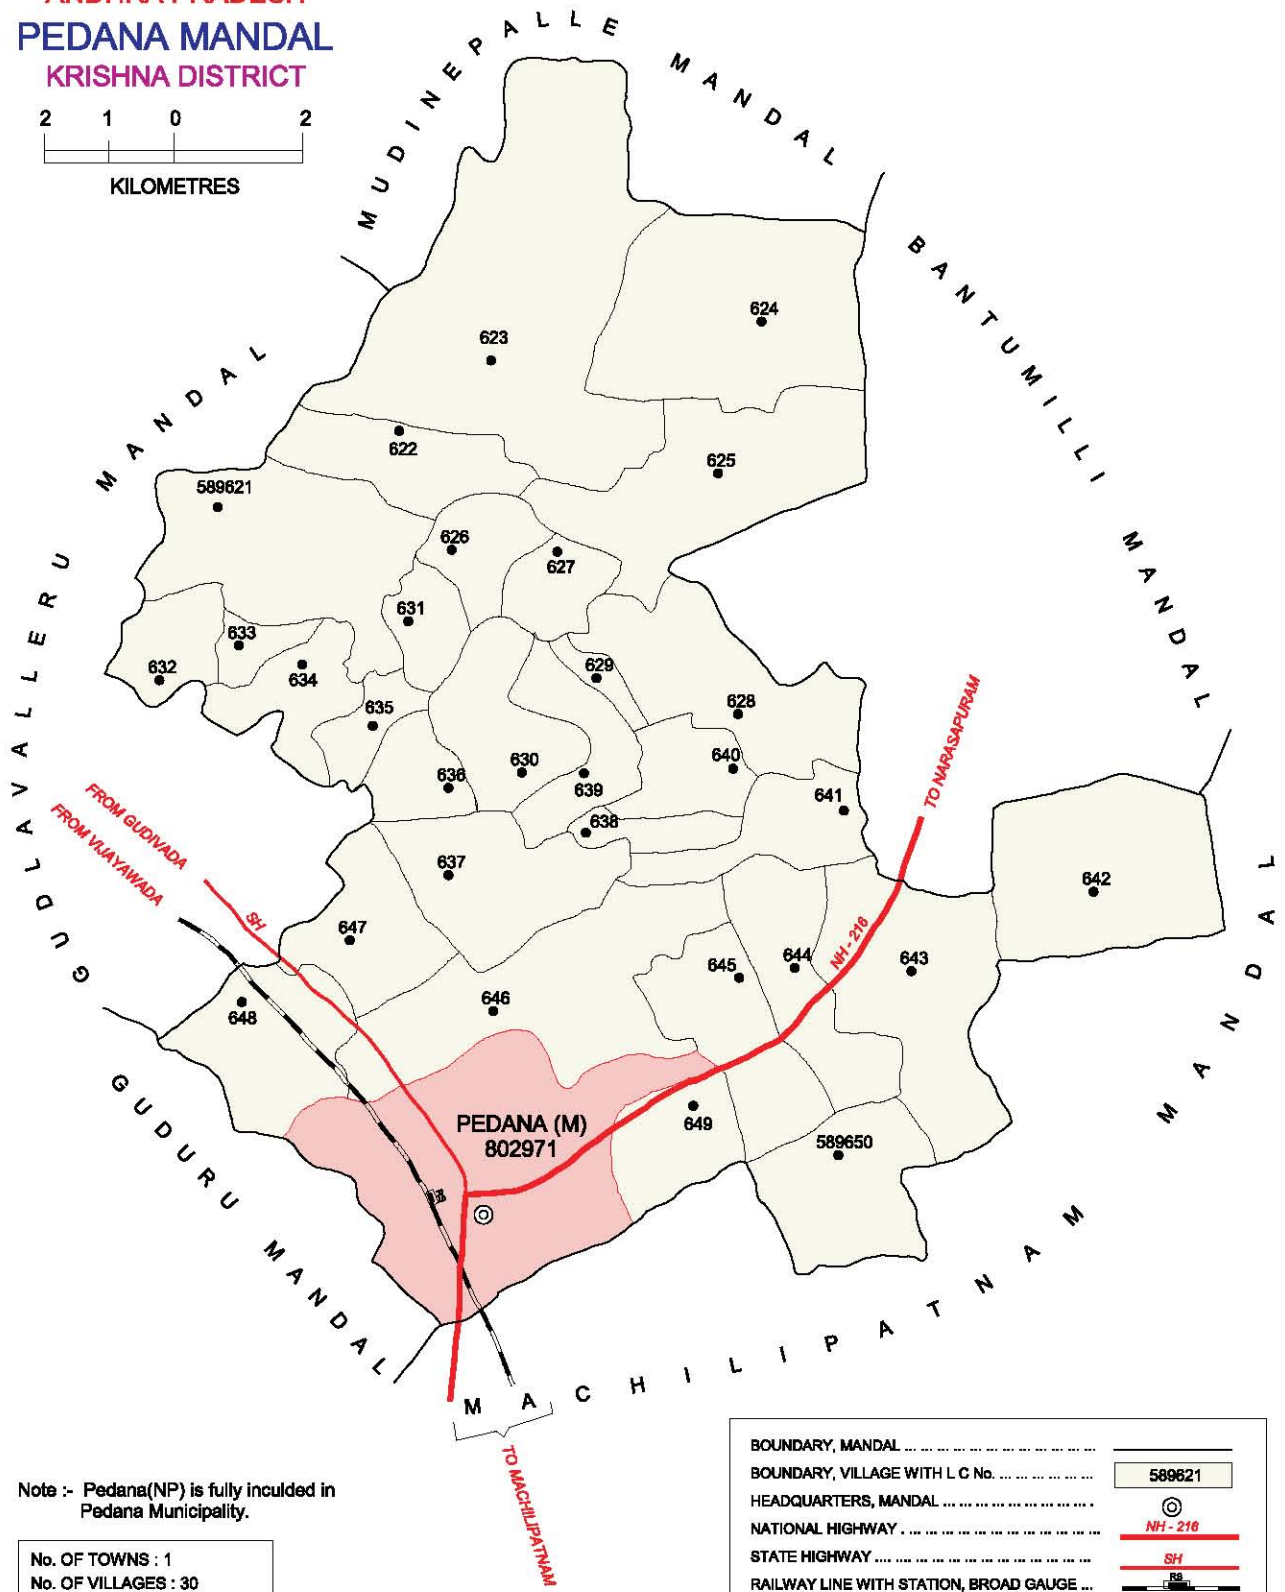

INDIA  
**ANDHRA PRADESH**  
**PEDANA MANDAL**  
**KRISHNA DISTRICT**

Note :- Pedana(NP) is fully included in Pedana Municipality.

No. OF TOWNS : 1  
 No. OF VILLAGES : 30  
 DISTANCE FROM Dist. H. Qrts.  
 TO MANDAL : 8 Kms.