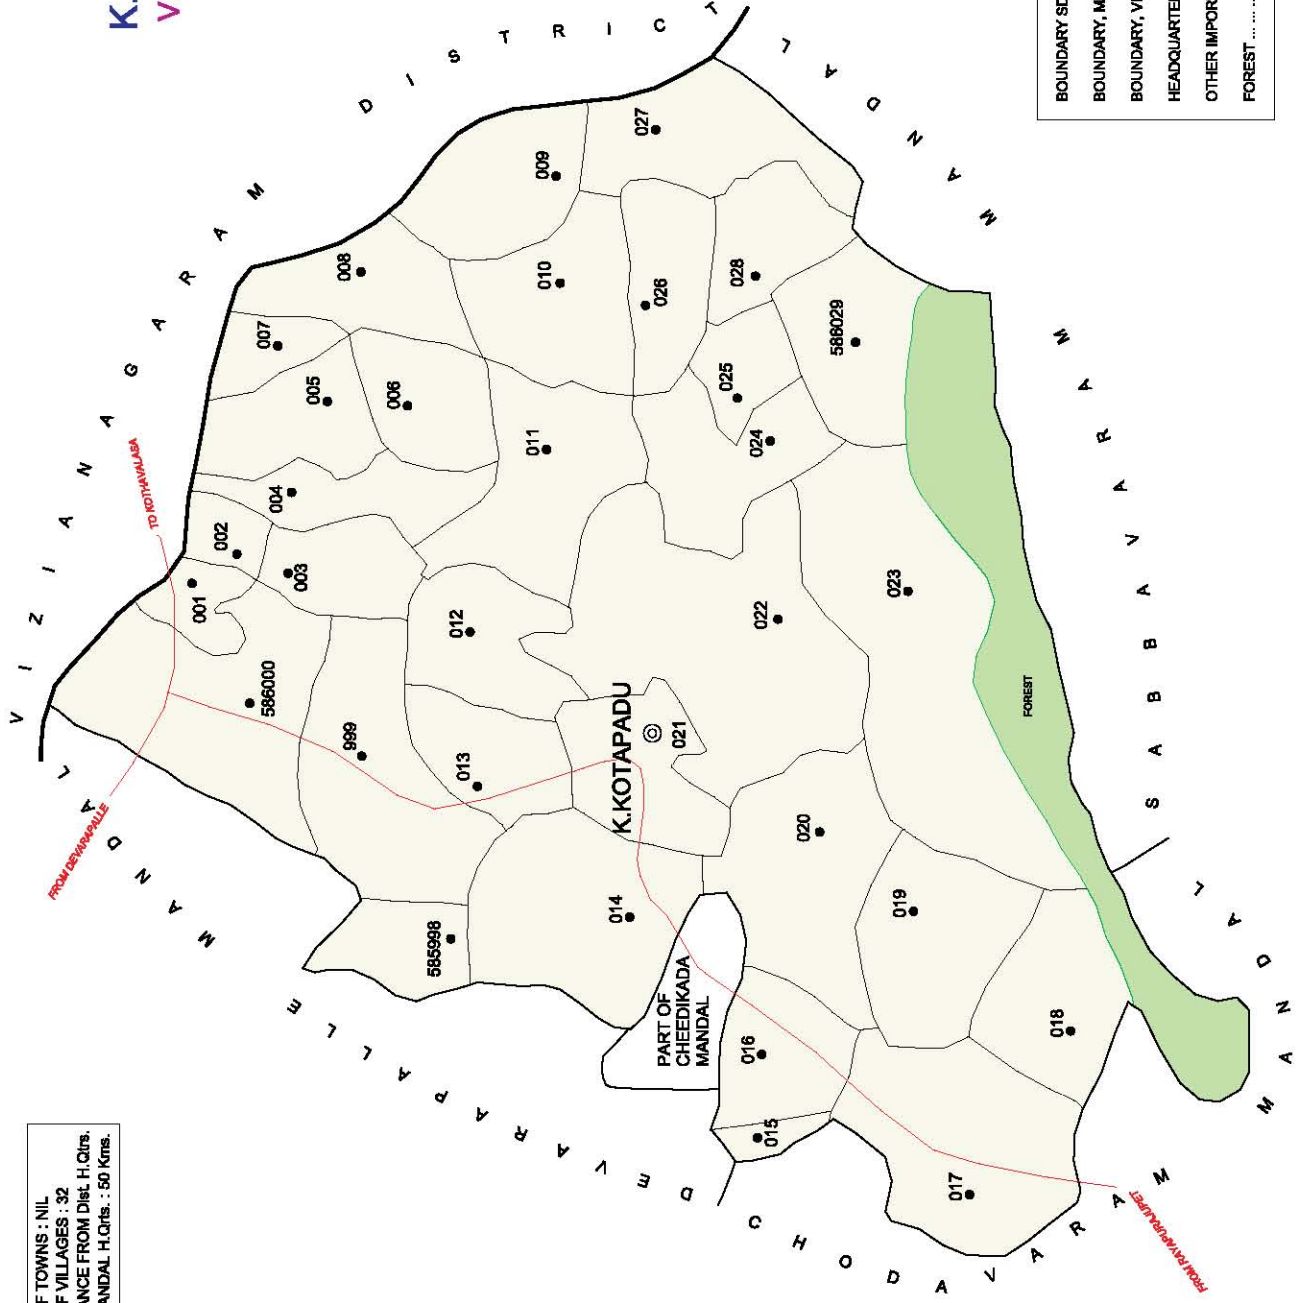

INDIA  
 ANDHRA PRADESH  
**K.KOTAPADU MANDAL**  
 VISAKHAPATNAM DISTRICT

NOT TO SCALE

No. OF TOWNS : NIL  
 No. OF VILLAGES : 32  
 DISTANCE FROM Disl. H. Qtrs.  
 TO MANDAL H. Qtrs. : 50 Kms.

BOUNDARY SDISTRICT	.....
BOUNDARY, MANDAL	.....
BOUNDARY, VILLAGE WITH L.C.No	.....
HEADQUARTERS, MANDAL	◎
OTHER IMPORTANT ROADS	.....
FOREST	.....