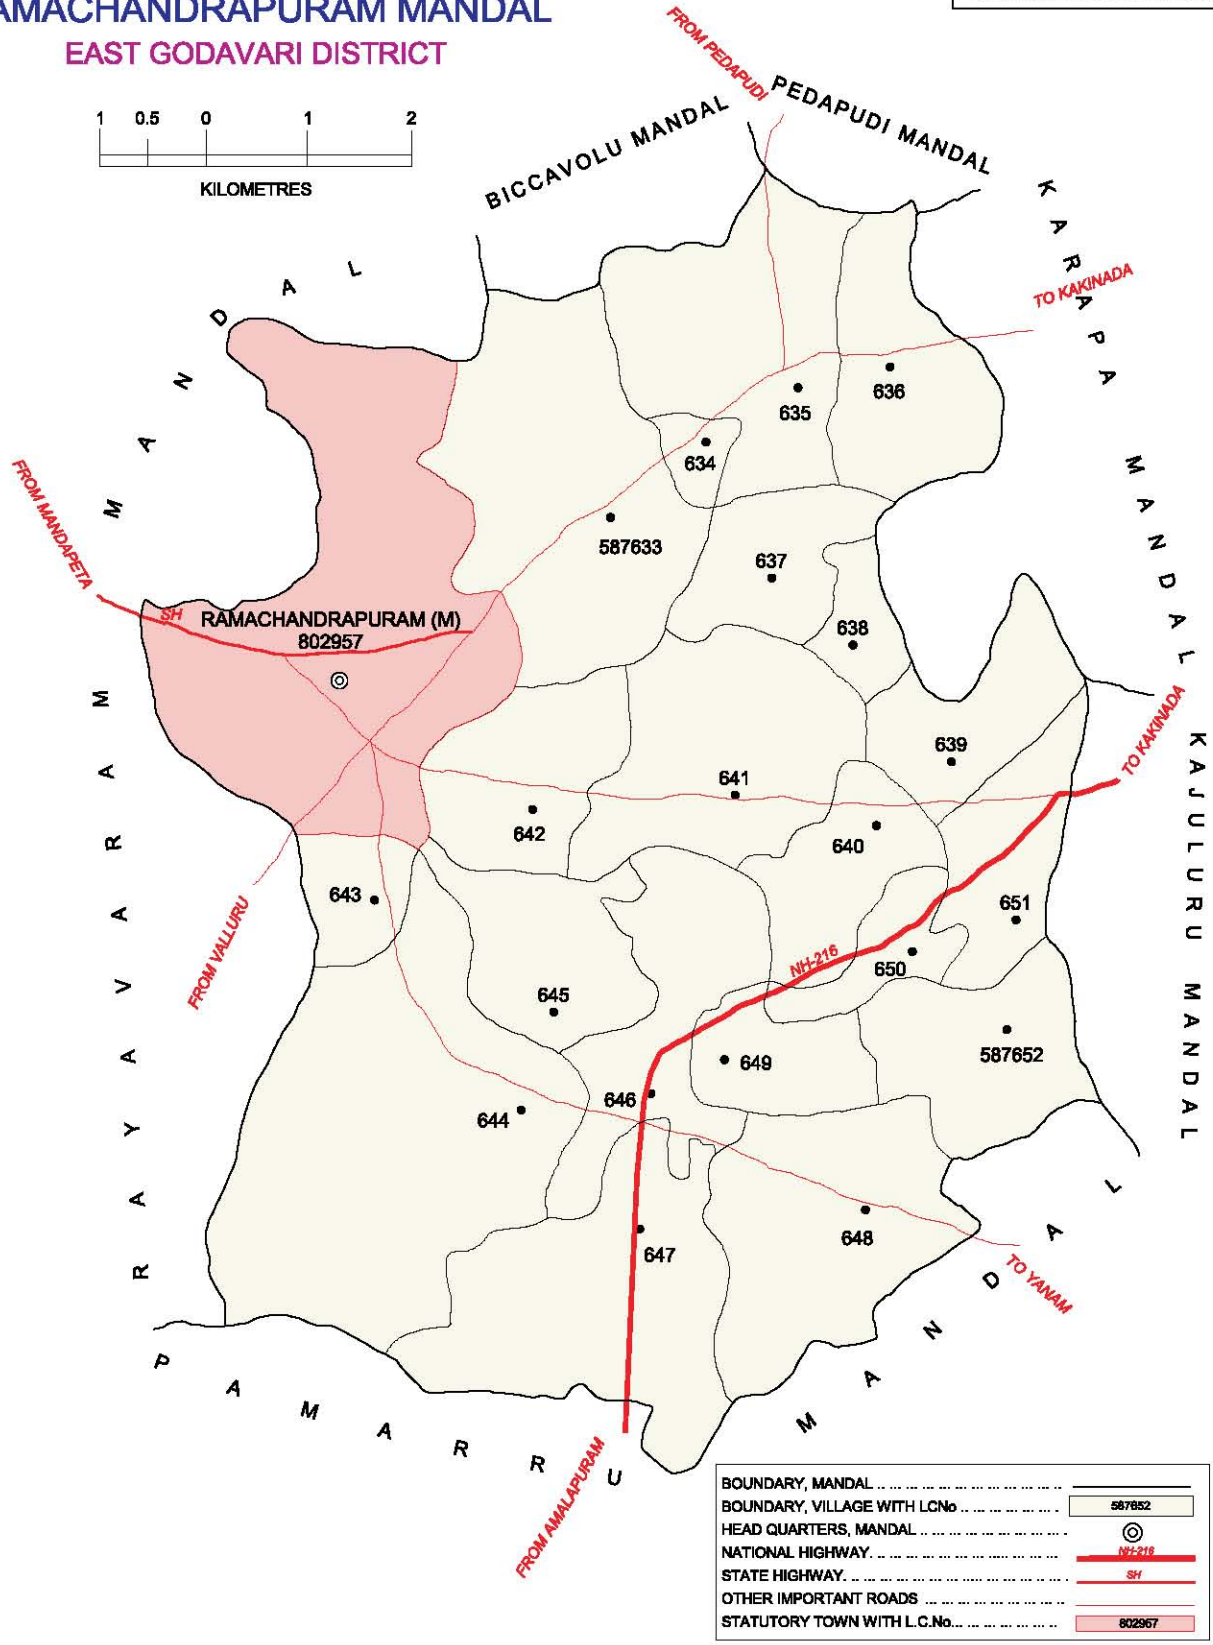

INDIA
ANDHRA PRADESH
RAMACHANDRAPURAM MANDAL
EAST GODAVARI DISTRICT

No. OF TOWNS : 1
No. OF VILLAGES : 20
DISTANCE FROM Dist.H.Qtrs.
TO MANDAL H.QTRS.:35 Kms.

BOUNDARY, MANDAL	587852
BOUNDARY, VILLAGE WITH LCNo	587852
HEAD QUARTERS, MANDAL	⊙
NATIONAL HIGHWAY	NH-216
STATE HIGHWAY	SH
OTHER IMPORTANT ROADS	
STATUTORY TOWN WITH L.C.No.....	802957