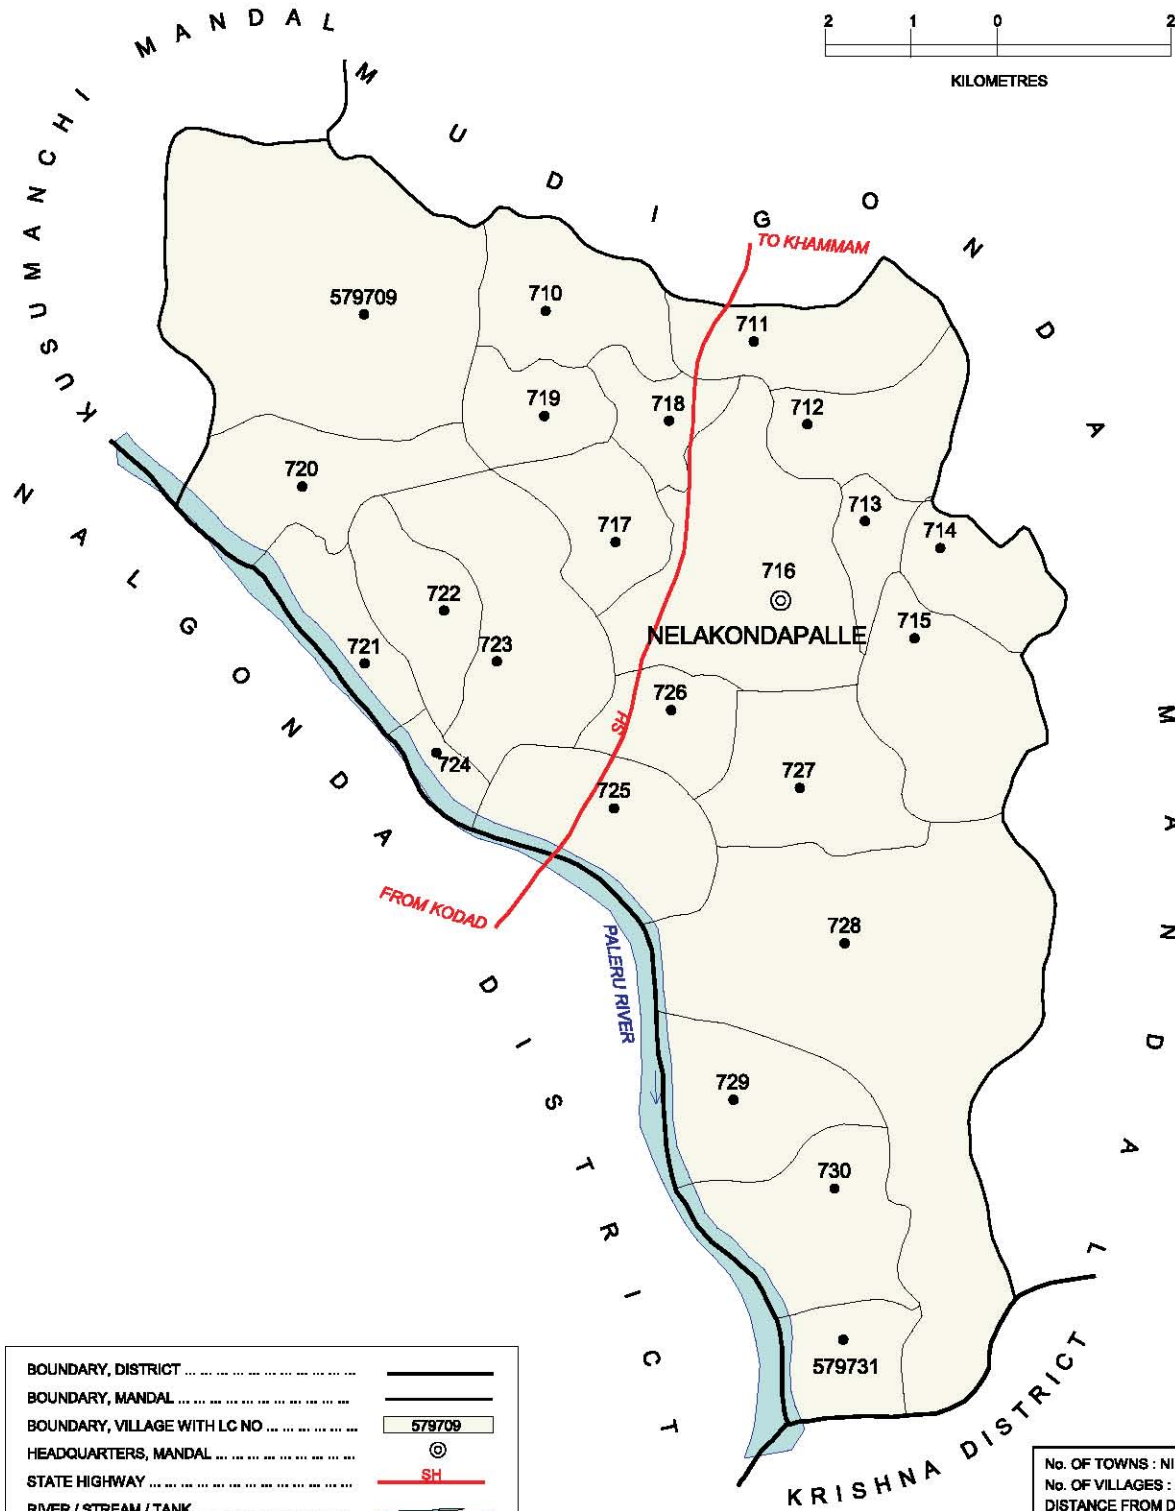

INDIA
ANDHRA PRADESH
NELAKONDAPALLE MANDAL
KHAMMAM DISTRICT

BOUNDARY, DISTRICT	—————
BOUNDARY, MANDAL	—————
BOUNDARY, VILLAGE WITH LC NO	—————
HEADQUARTERS, MANDAL	⊙
STATE HIGHWAY	SH
RIVER / STREAM / TANK	~~~~~

No. OF TOWNS : NIL
No. OF VILLAGES : 23
DISTANCE FROM Dist. H.Qrts.
TO MANDAL H.Qrts. : 23 kms.