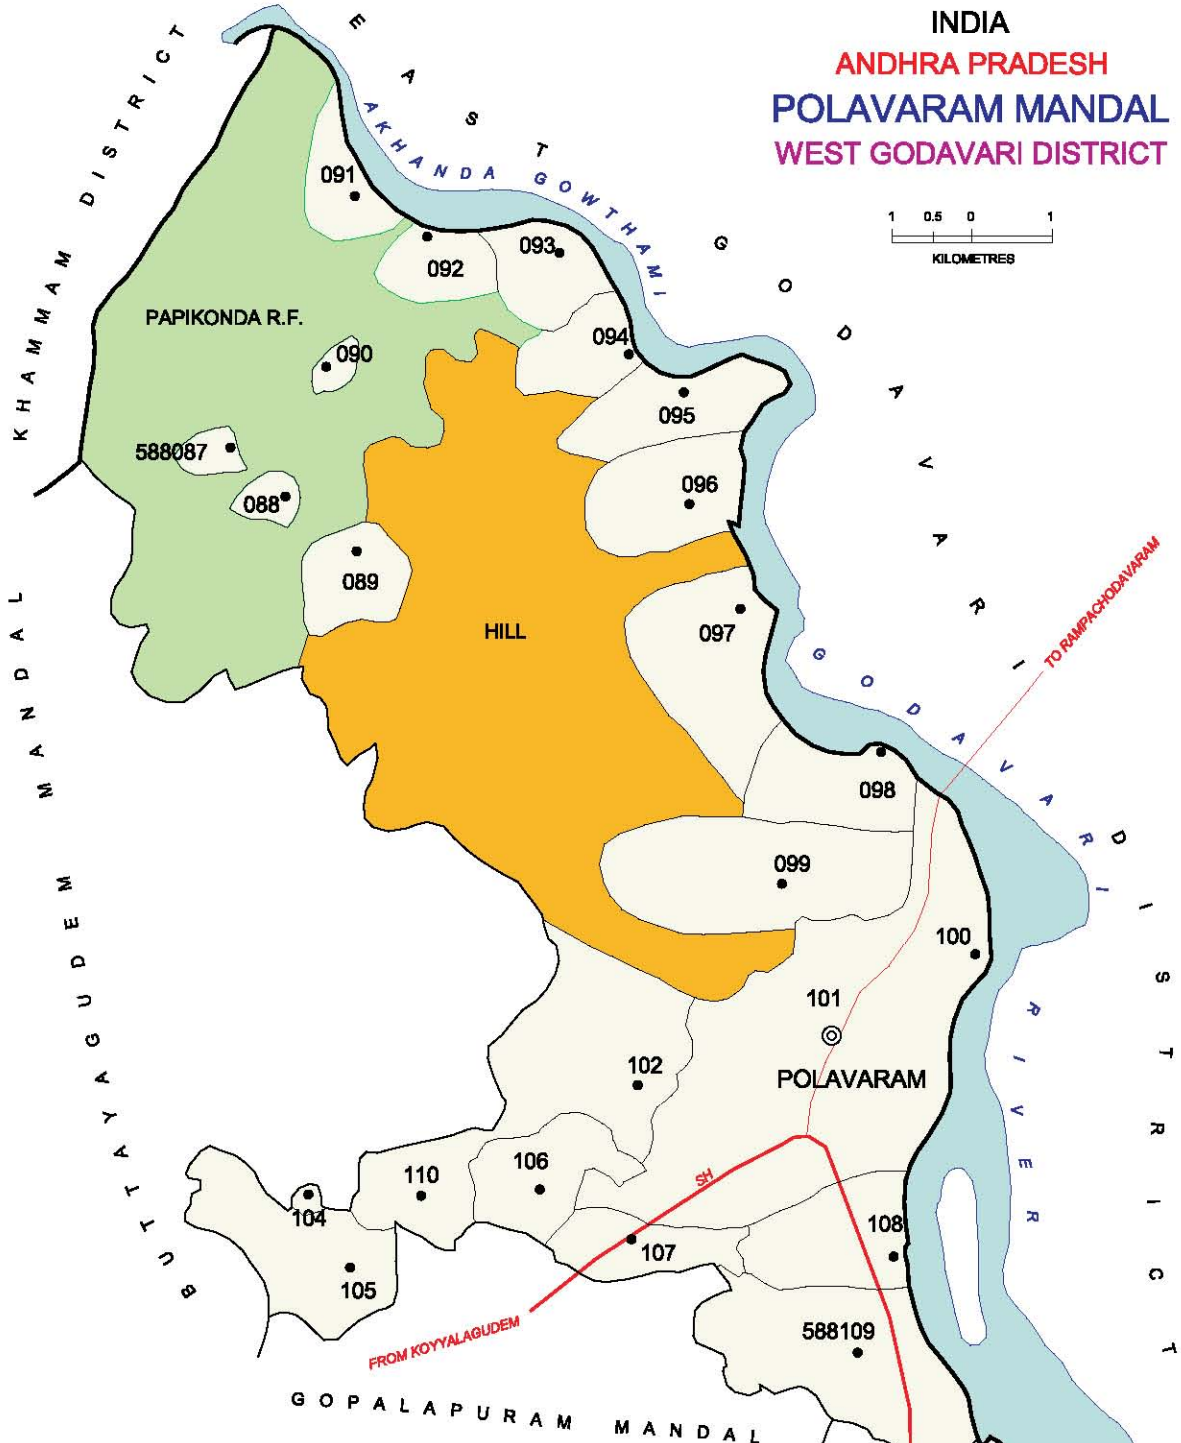

INDIA
ANDHRA PRADESH
POLAVARAM MANDAL
WEST GODAVARI DISTRICT

BOUNDARY, DISTRICT	—————
BOUNDARY, MANDAL	—————
BOUNDARY, VILLAGE WITH L.C.No	—————
HEAD QUARTERS, MANDAL	⊙
STATE HIGHWAY	SH
OTHER IMPORTANT ROADS	—————
FOREST	R.F.
RIVER / STREAM / TANK	~~~~~
HILL	HILL

NO. OF TOWNS : NIL
NO. OF VILLAGES : 23
DISTANCE FROM Dist. H.Qrts.
TO MANDAL : 130 Kms.