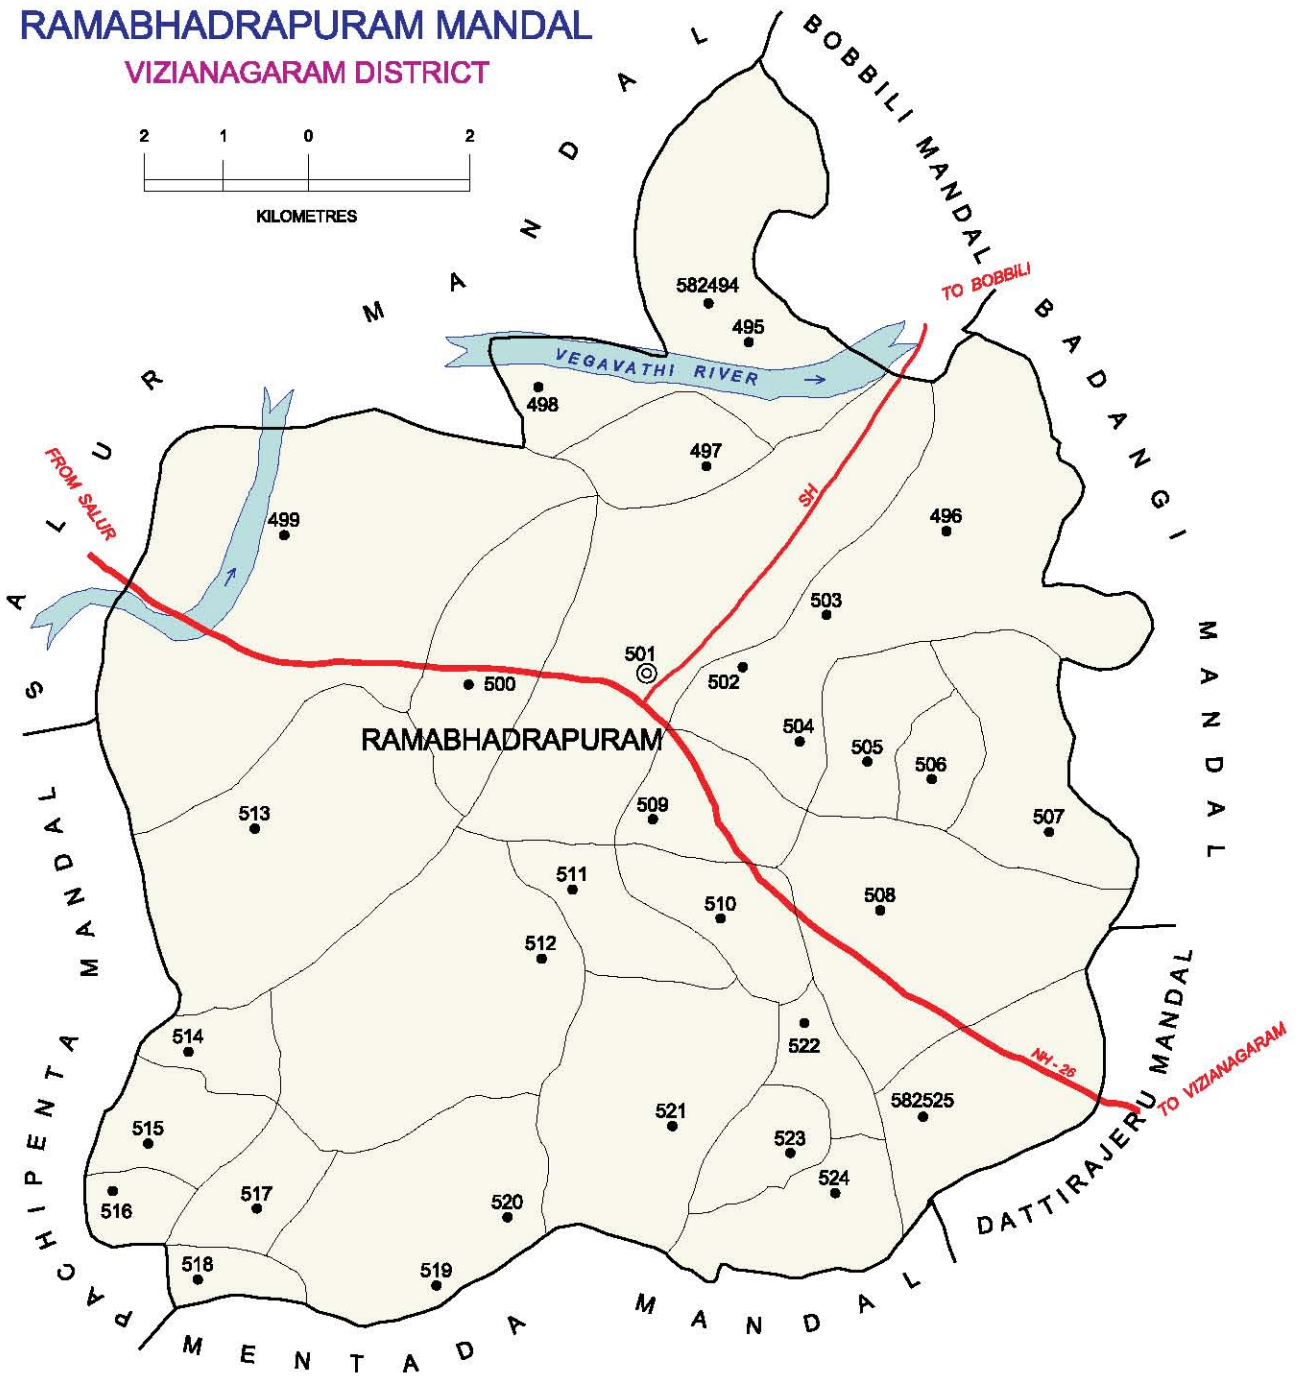

INDIA
ANDHRA PRADESH
RAMABHADRAPURAM MANDAL
VIZIANAGARAM DISTRICT

NO. OF TOWNS : NIL
NO. OF VILLAGES : 32
DISTANCE FROM Dist. H.Qtrs.
TO MANDAL : 61 Kms.

BOUNDARY, MANDAL.....	—————
BOUNDARY, VILLAGE WITH L.C. No.....	582525
HEADQUARTERS, MANDAL.....	⊙
NATIONAL HIGHWAY.....	NH-26
STATE HIGHWAY.....	SH
RIVER/STREAM/TANK.....