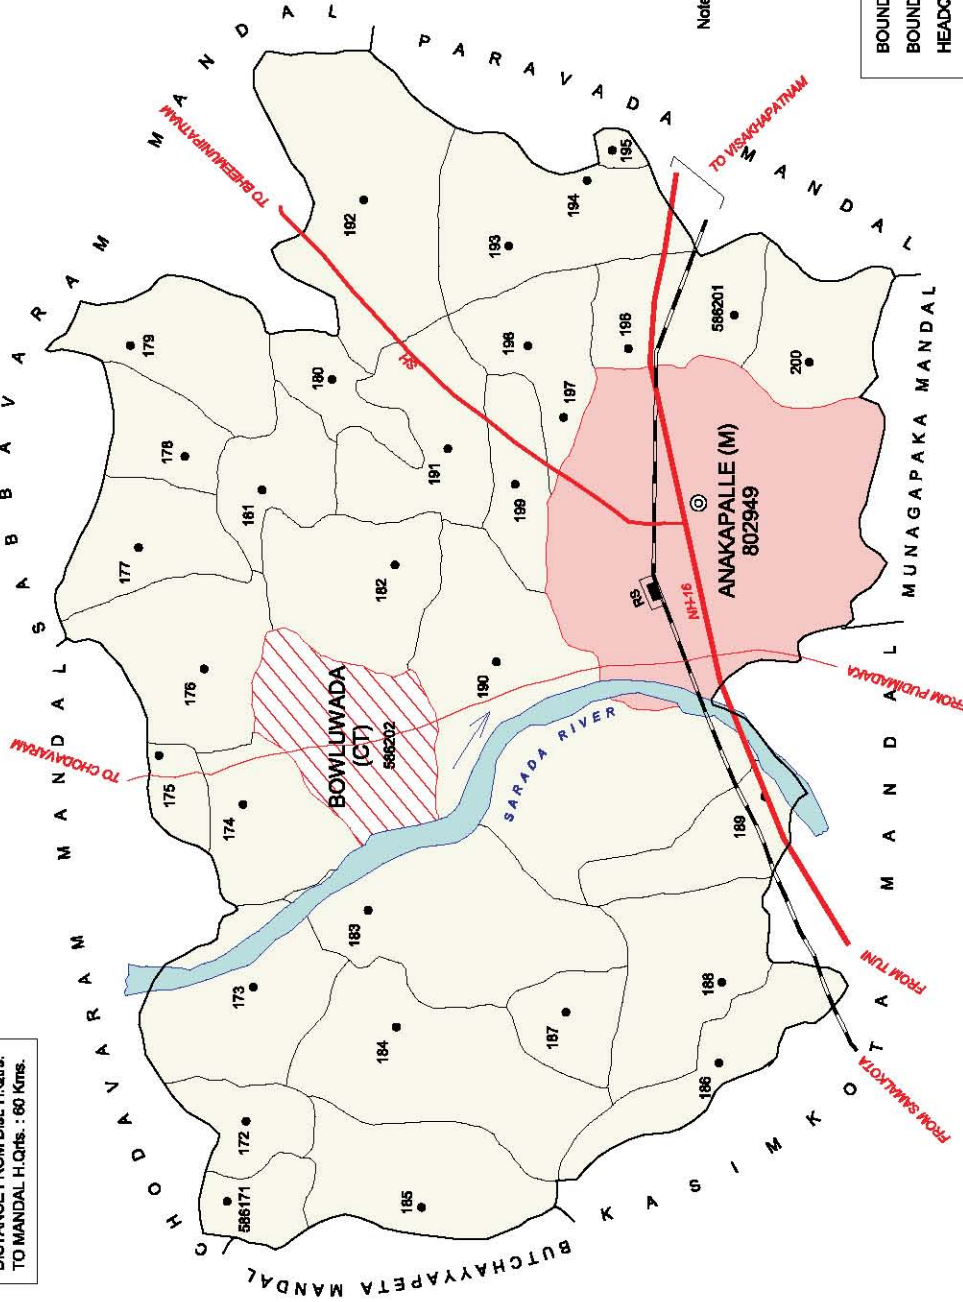

INDIA
ANDHRA PRADESH
ANAKAPALLE MANDAL
VISAKHAPATNAM DISTRICT

No. OF TOWNS : 2
No. OF VILLAGES : 31
DISTANCE FROM Dist. H. Qtrs.
TO MANDAL H. Qtrs. : 60 Kms.

Note:- Bowliwada (202) Village is fully included in Bowliwada CT.

BOUNDARY, MANDAL	586171
BOUNDARY, VILLAGE WITH L.C.No.	
HEADQUARTERS, MANDAL	
NATIONAL HIGHWAY	NH-16
STATE HIGHWAY	SH
OTHER IMPORTANT ROADS	
RAILWAY LINE WITH STATION, BROAD GAUGE	RIS
RIVER/STREAM/TANK	
STATUTORY TOWN WITH L.C.No	802949
CENSUS TOWN /OG WITH L.C.No	586202