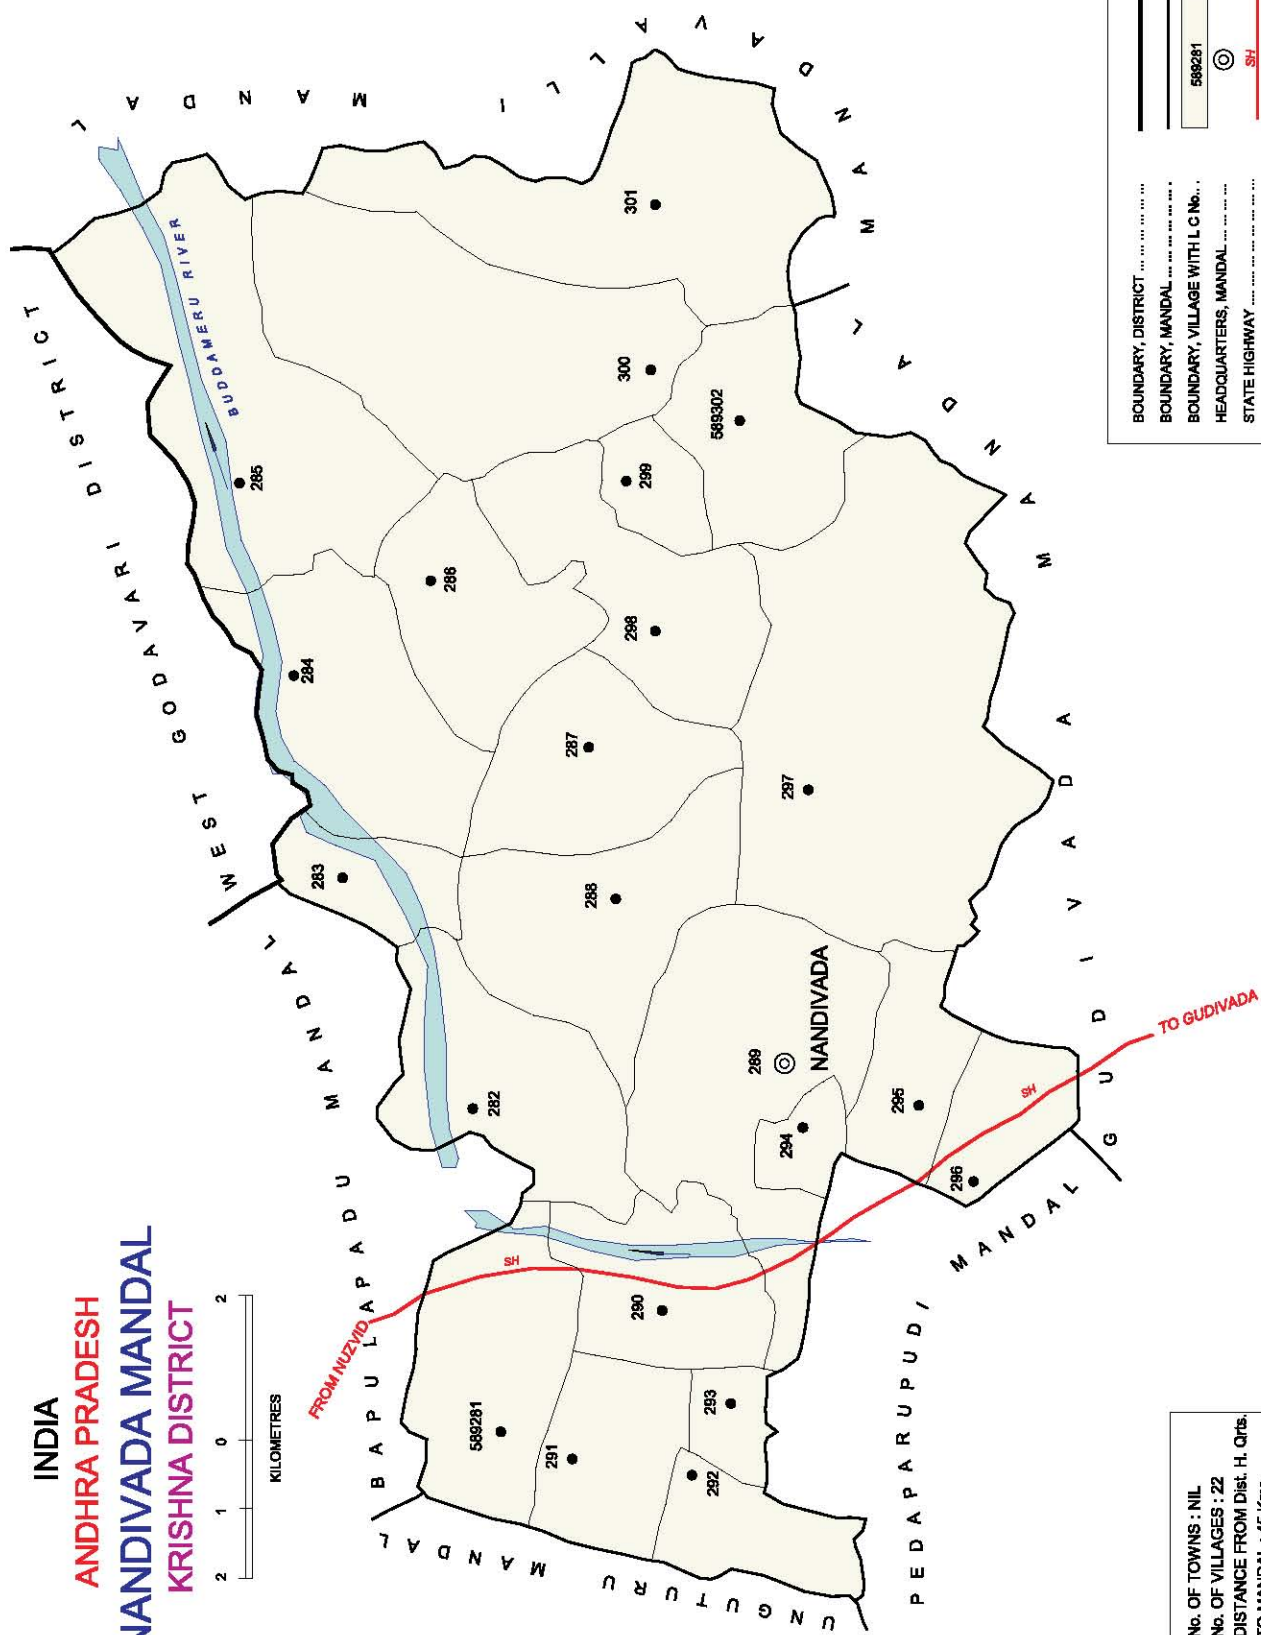

INDIA
ANDHRA PRADESH
NANDIVADA MANDAL
KRISHNA DISTRICT

	BOUNDARY, DISTRICT
	BOUNDARY, MANDAL
	BOUNDARY, VILLAGE WITH L.C No...
	HEADQUARTERS, MANDAL
	STATE HIGHWAY
	RIVER / STREAM / TANK

No. OF TOWNS : NIL
No. OF VILLAGES : 22
DISTANCE FROM Dist. H. Qtrs.
TO MANDAL : 45 Kms.