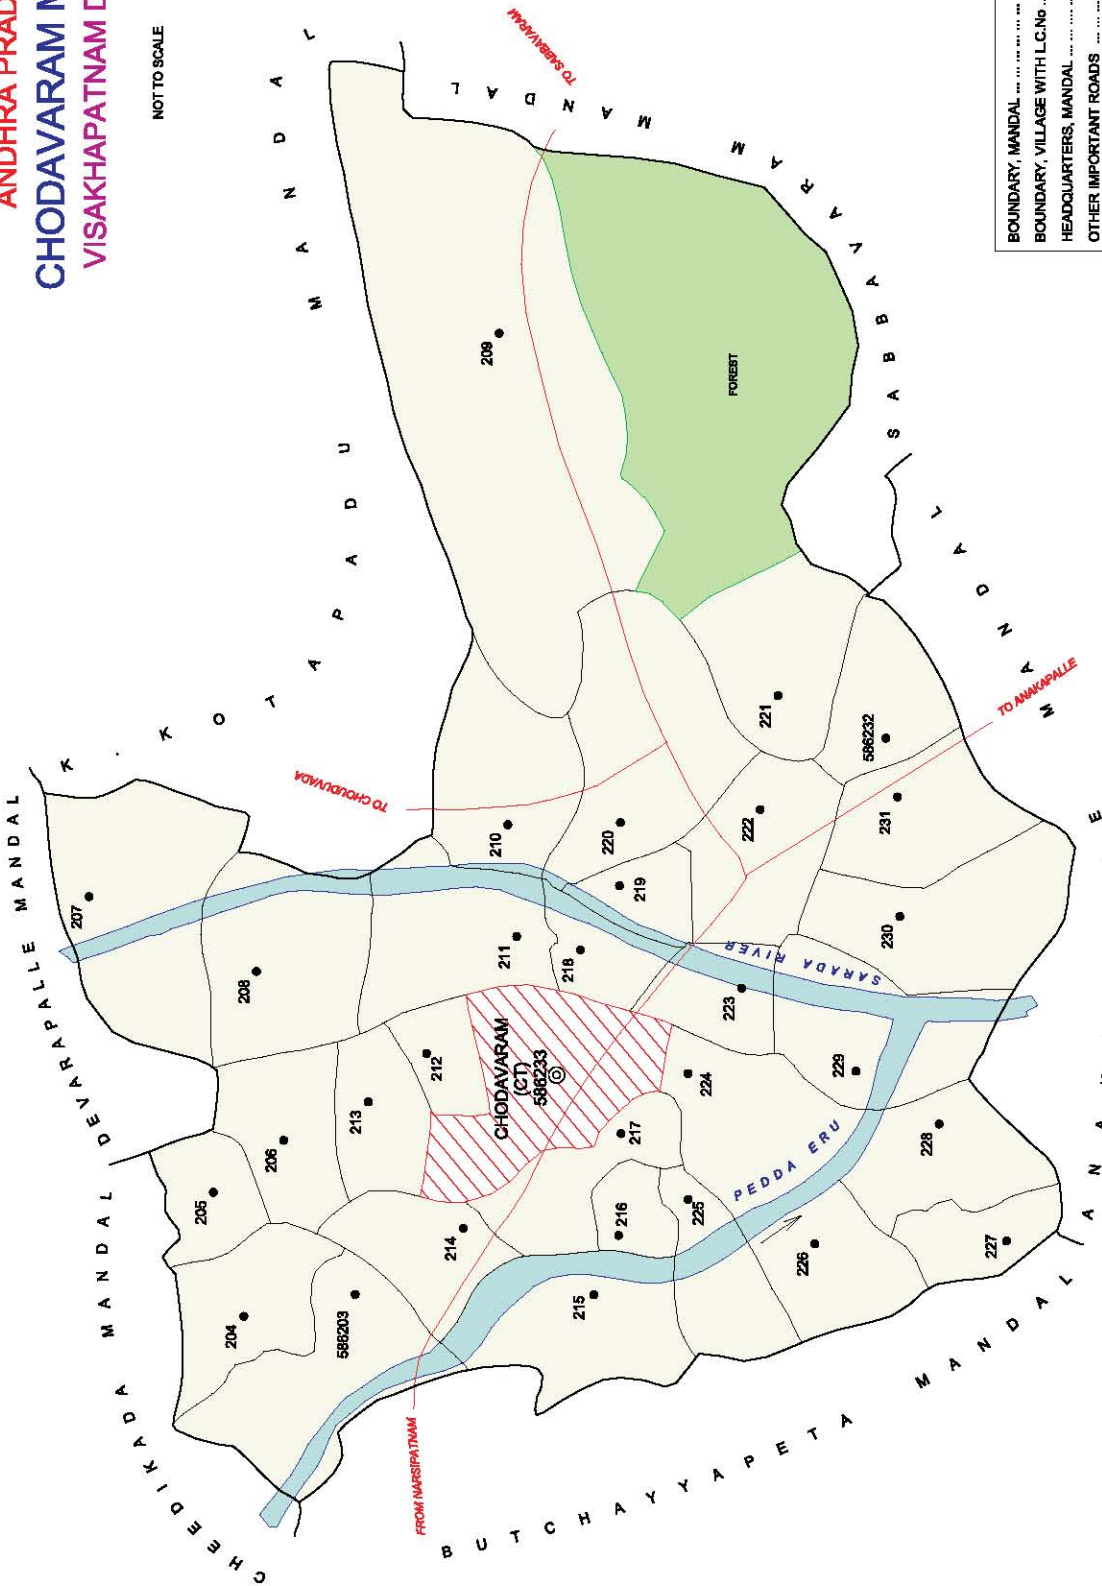

INDIA
ANDHRA PRADESH
CHODAVARAM MANDAL
VISAKHAPATNAM DISTRICT

NOT TO SCALE

	BOUNDARY, MANDAL
	BOUNDARY, VILLAGE WITH L.C.No
	HEADQUARTERS, MANDAL
	OTHER IMPORTANT ROADS
	RIVER (STREATANK)
	FOREST
	CENSUS TOWN/OG WITH L.C.No.

Note:- Chodavaram (233) Village is fully included in Chodavaram (CT).

No. OF TOWNS : 1
No. OF VILLAGES : 30
DISTANCE FROM Dist. H.Qtrs.
TO MANDAL H.Qtrs : 75 Kms.