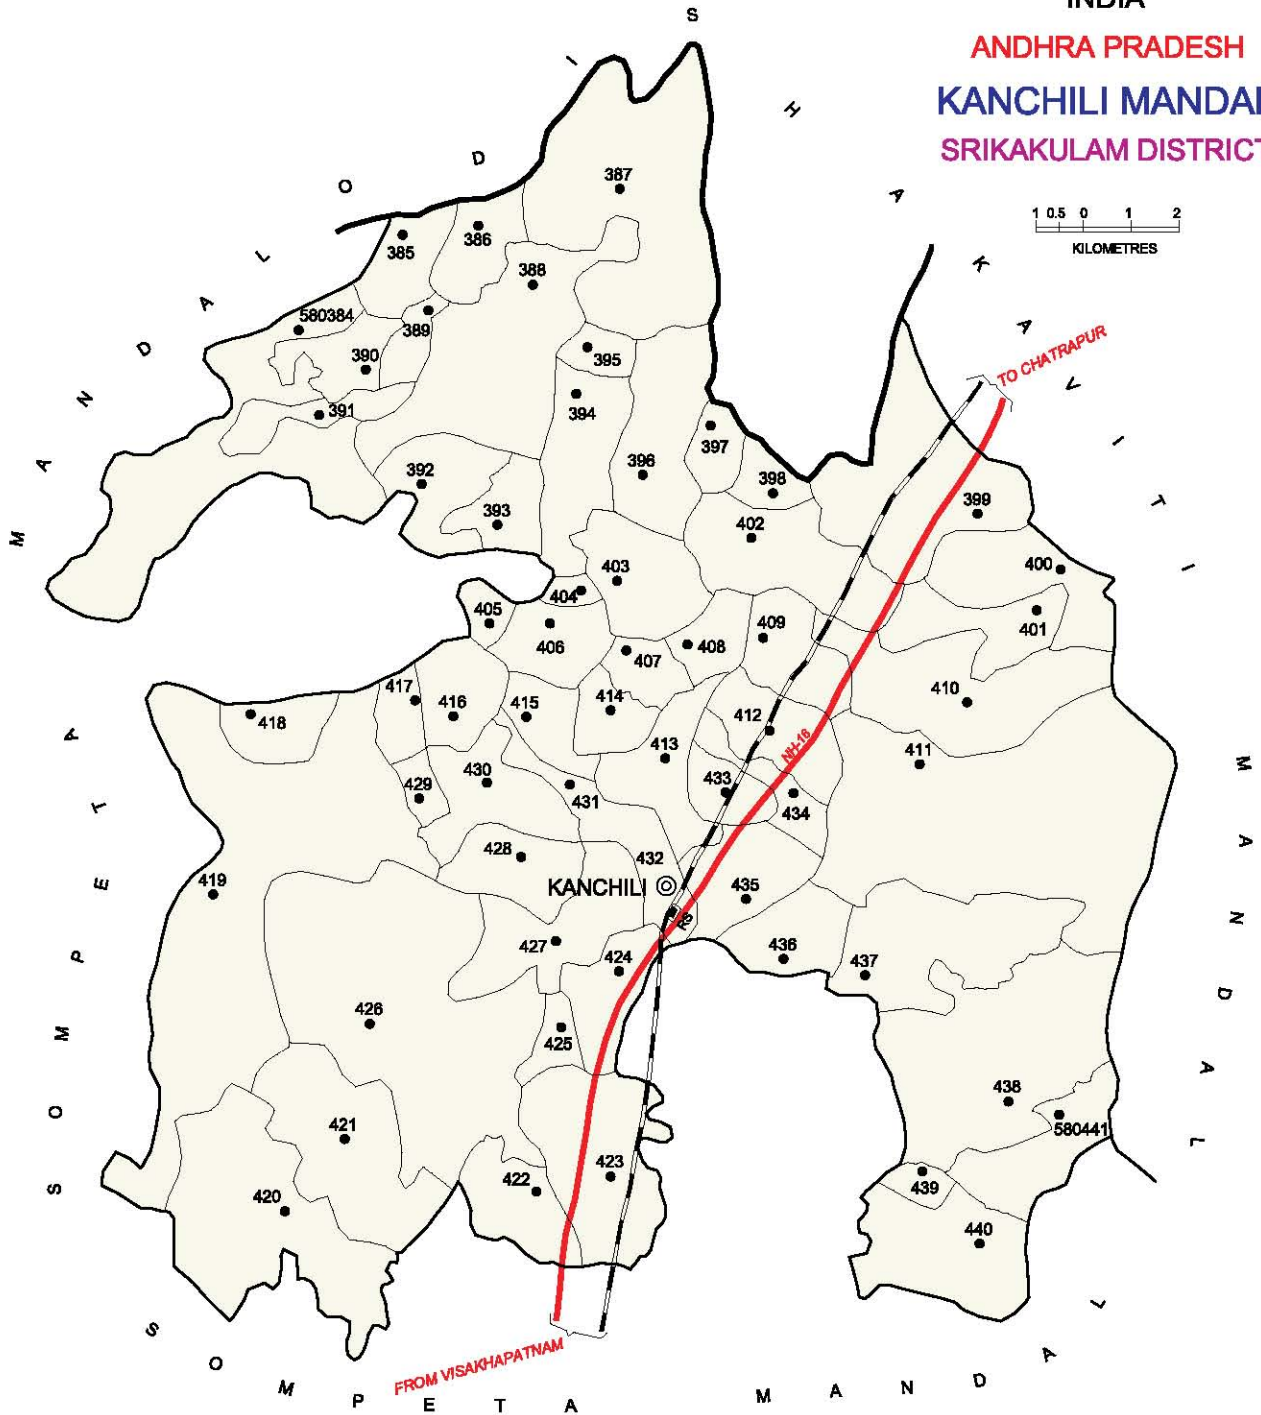

INDIA

ANDHRA PRADESH
KANCHILI MANDAL
SRIKAKULAM DISTRICT

BOUNDARY, STATE.....	
BOUNDARY, MANDAL.....	
BOUNDARY, VILLAGE WITH L.C. No.....	
HEADQUARTERS, MANDAL.....	
RAILWAY LINE WITH STATION, BROAD GAUGE...	
NATIONAL HIGHWAY.....	

No. OF TOWNS: NIL
No. OF VILLAGES: 58
DISTANCE FROM Dist. Hqtrs.
TO MANDAL: 133 Kms.