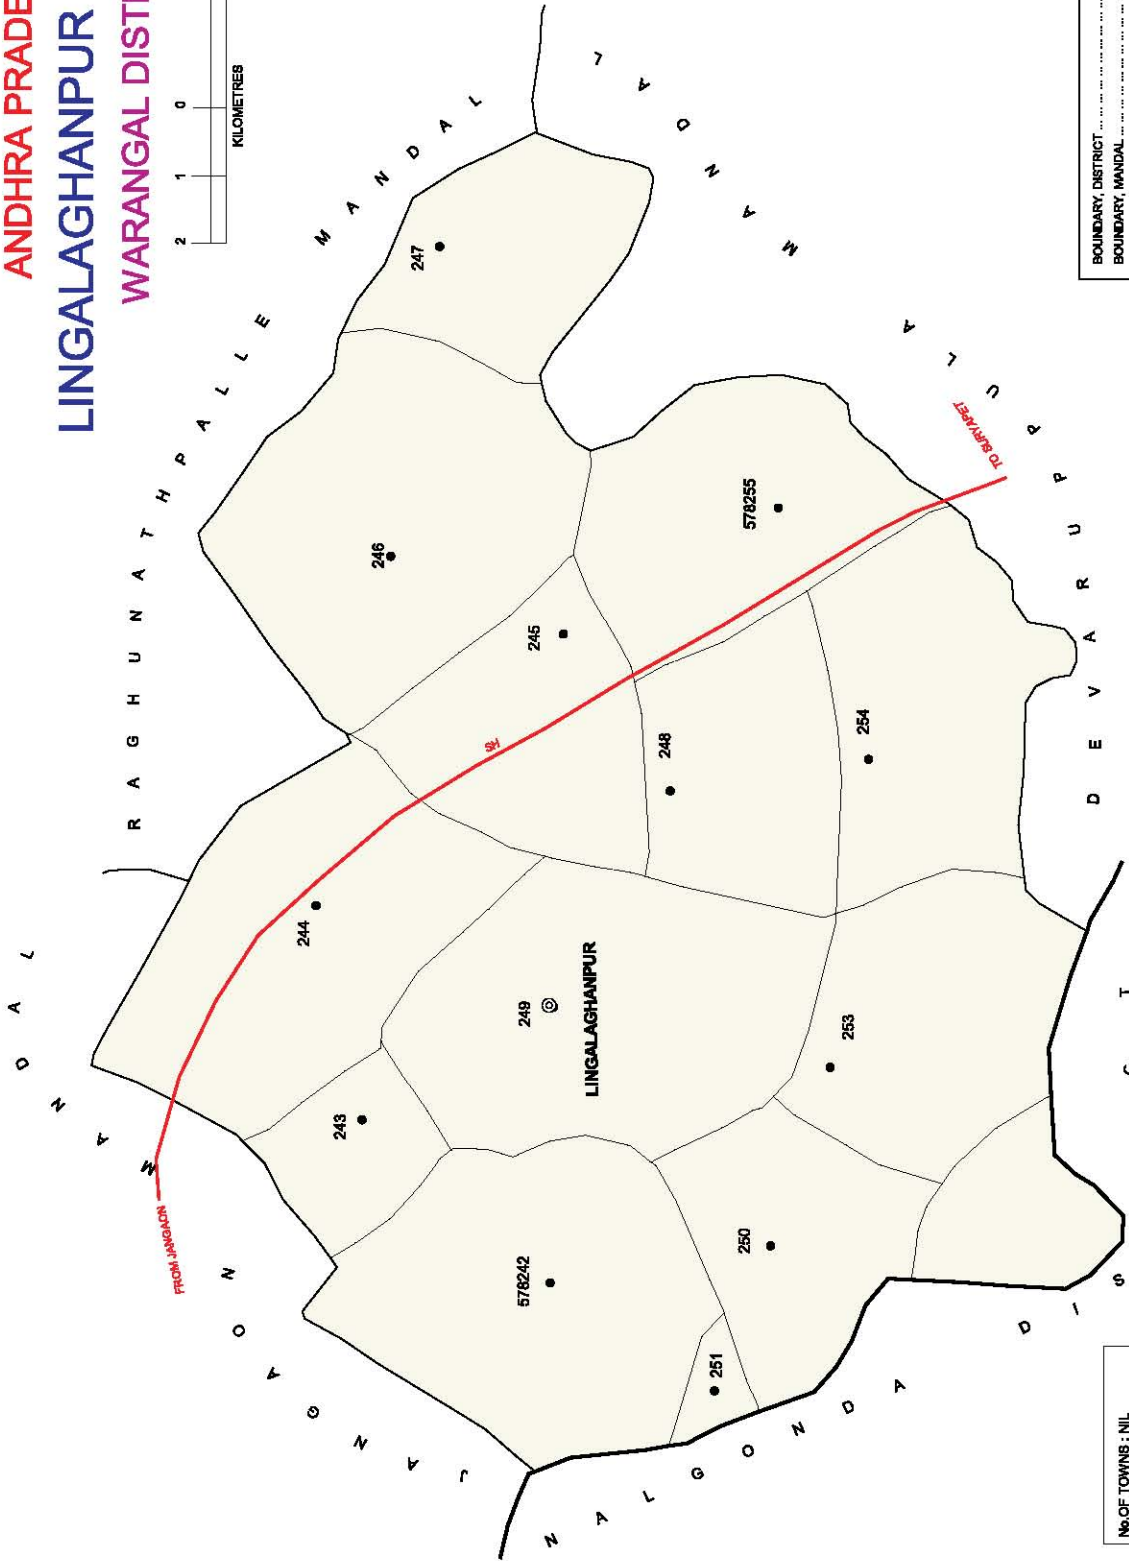

INDIA
ANDHRA PRADESH
LINGALAGHANPUR MANDAL
WARANGAL DISTRICT

BOUNDARY, DISTRICT	---
BOUNDARY, MANDAL	---
BOUNDARY, VILLAGE WITH LC NO	---
HEADQUARTERS, MANDAL	⊙
STATE HIGHWAY	---

No. OF TOWNS : NIL
No. OF VILLAGES : 14
DISTANCE FROM Dist. H.Qrs.
TO MANDAL : 62 Kms.