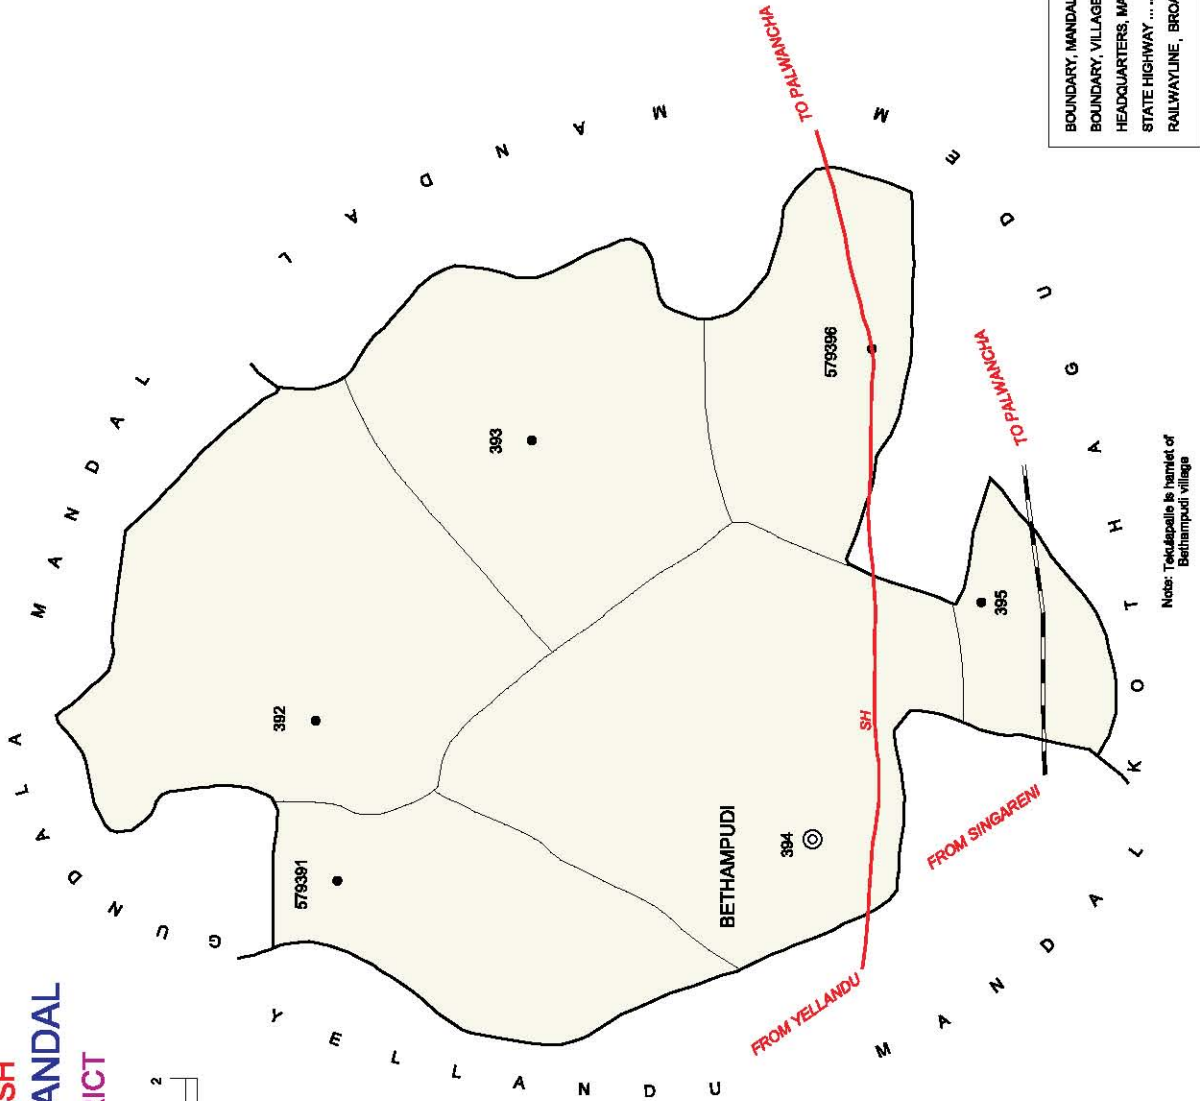

INDIA
ANDHRA PRADESH
TEKULAPALLE MANDAL
KHAMMAM DISTRICT

No. OF TOWNS : NIL
No. OF VILLAGES : 8
DISTANCE FROM Dist. H.Q.s.
TO MANDAL H.Q.s. : 22 kms.