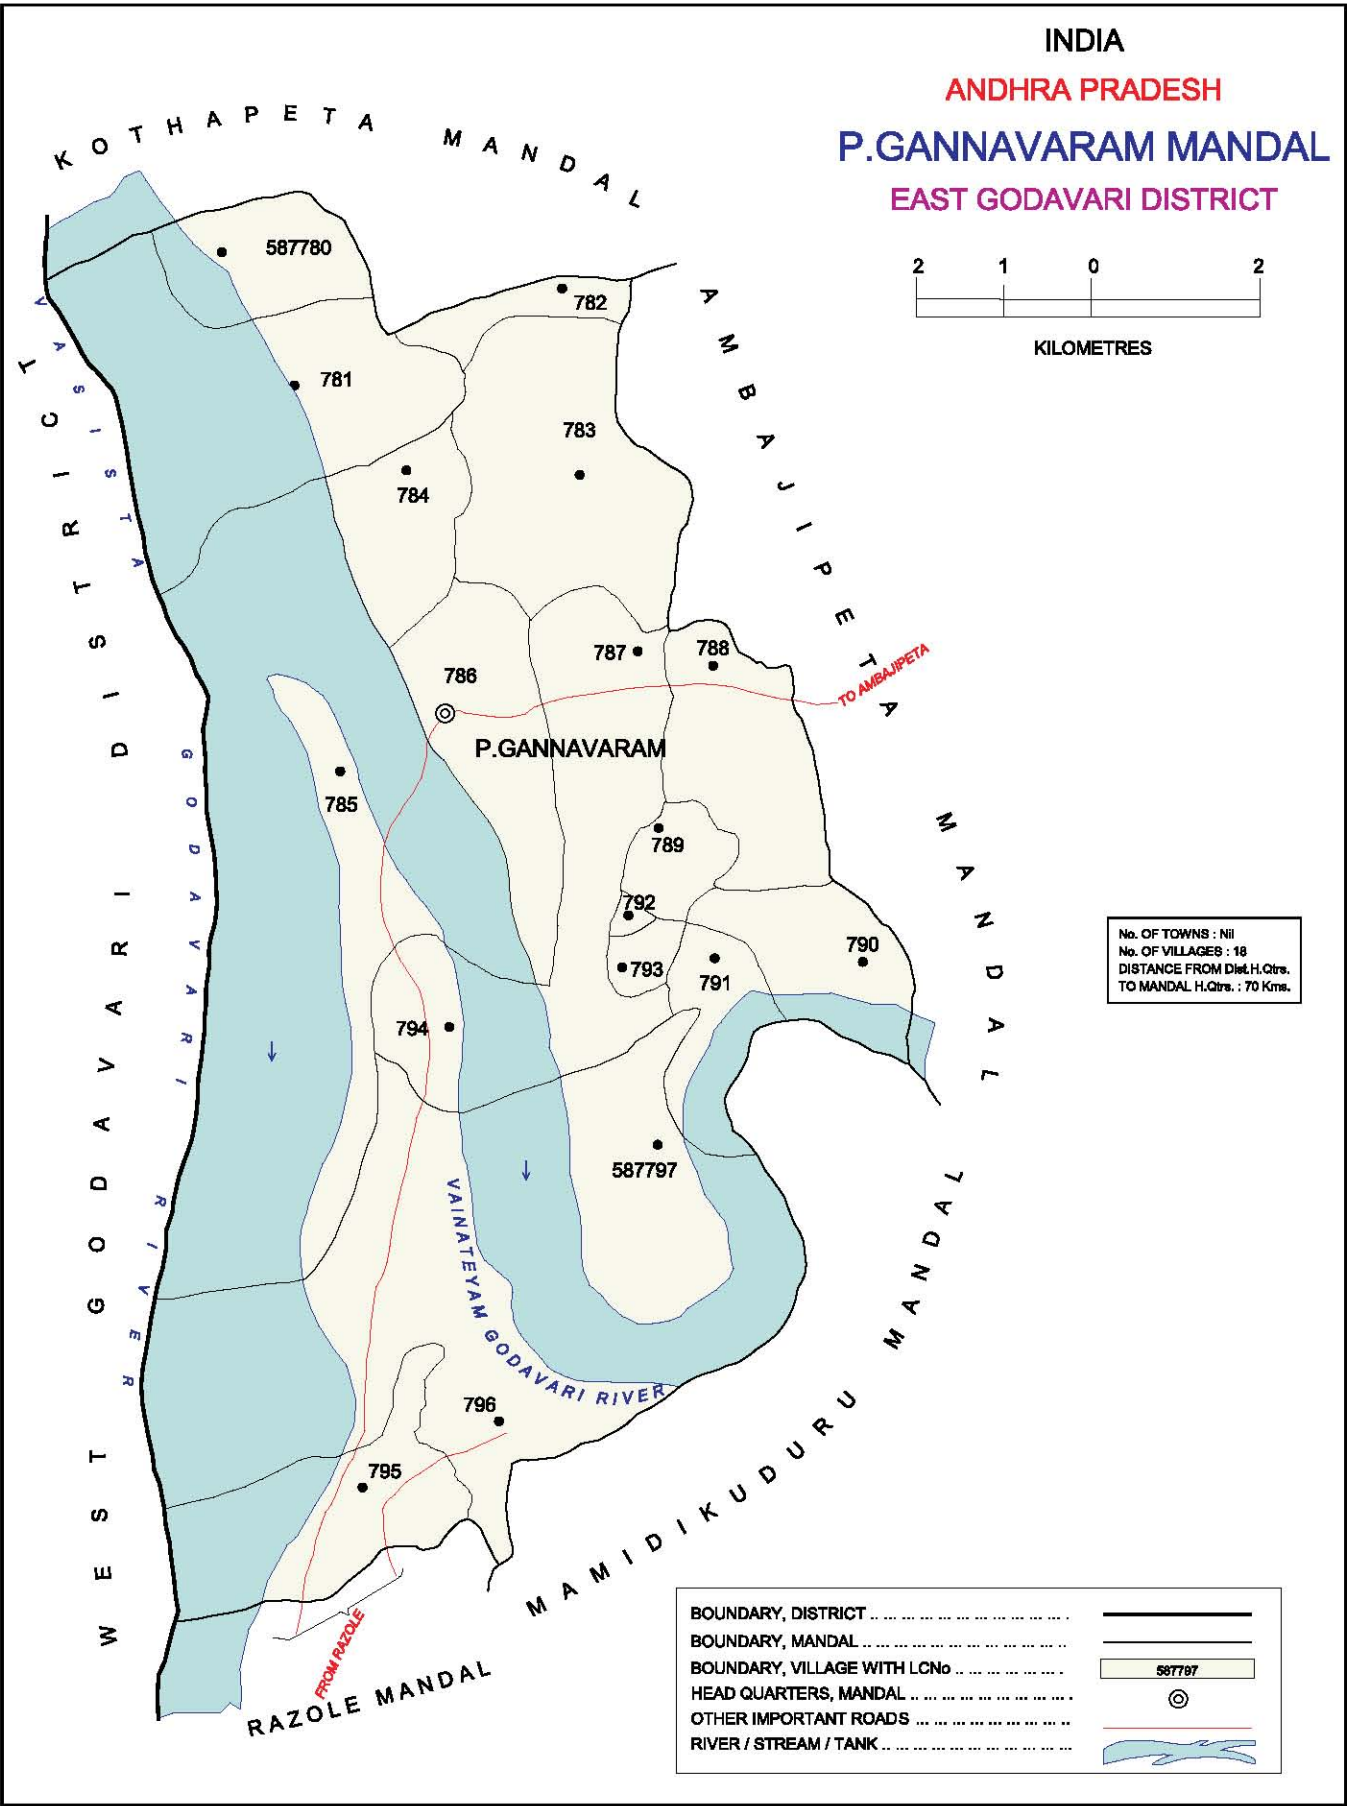

**INDIA**  
**ANDHRA PRADESH**  
**AMBAJIPETA MANDAL**  
**EAST GODAVARI DISTRICT**

Note:- Ambajipeta village is hamlet of Machavaram village (808)

No. OF TOWNS : Nil  
 No. OF VILLAGES : 13  
 DISTANCE FROM Dis.L.H. Qtrs.  
 TO MANDAL H.Qtrs.: 90 Kms.