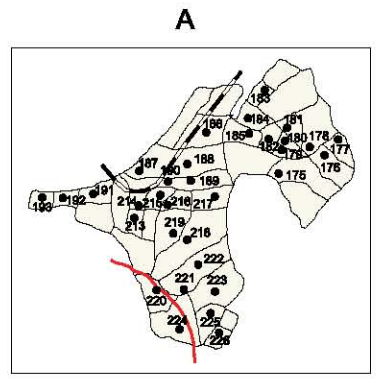

INDIA
ANDHRA PRADESH
ANANTHAGIRI MANDAL
VISAKHAPATNAM DISTRICT

KILOMETRES

D - Portion of Ananthagiri Mandal.

VIZ - Vizianagaram

No. OF TOWNS : NIL
No. OF VILLAGES : 316
DISTANCE FROM Dist. H.Qtrs.
TO MANDAL H.Qtrs. : 108 Kms.

BOUNDARY, DISTRICT	—————
BOUNDARY, MANDAL	—————
BOUNDARY, VILLAGE WITH L.C.No	584104
HEADQUARTERS, MANDAL	⊙
STATE HIGHWAY	SP
RAILWAY LINE, BROAD GAUGE	—————
RIVER / STREAM / TANK	~~~~~
FOREST	■