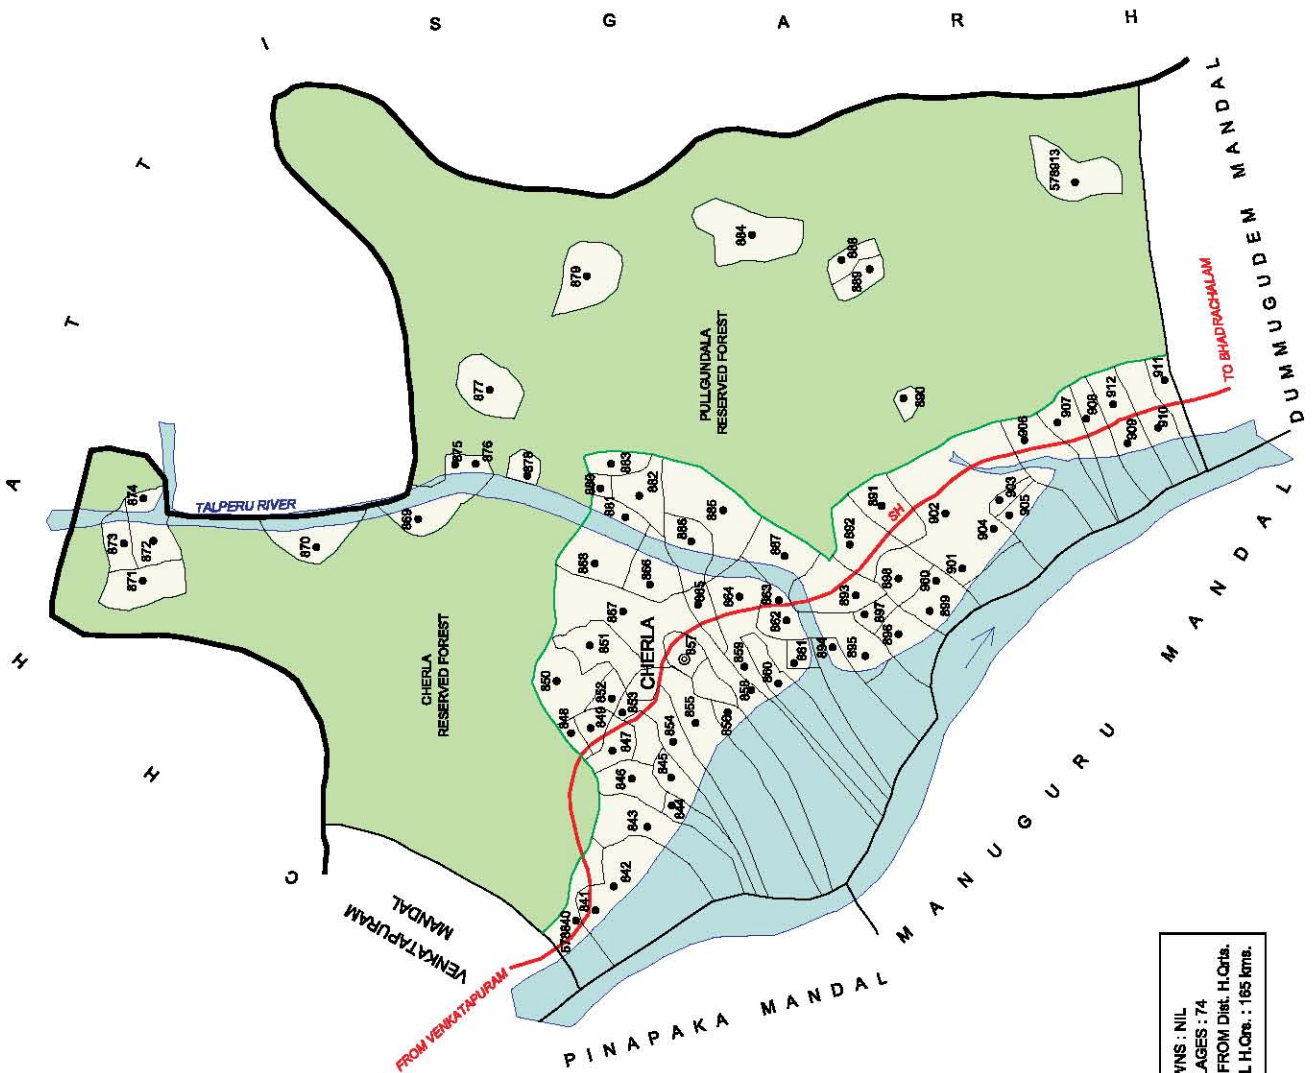

INDIA
ANDHRA PRADESH
CHERLA MANDAL
KHAMMAM DISTRICT

BOUNDARY, STATE	.....
BOUNDARY, MANDAL	.....
BOUNDARY, VILLAGE WITH LC NO	.....
HEADQUARTERS, MANDAL	⊙
STATE HIGHWAY	SH
RIVER / STREAM / TANK	~
FOREST	R.F

No. OF TOWNS : NIL
No. OF VILLAGES : 74
DISTANCE FROM Dist. H.Q. to
TO MANDAL H. Qrs. : 165 kms.