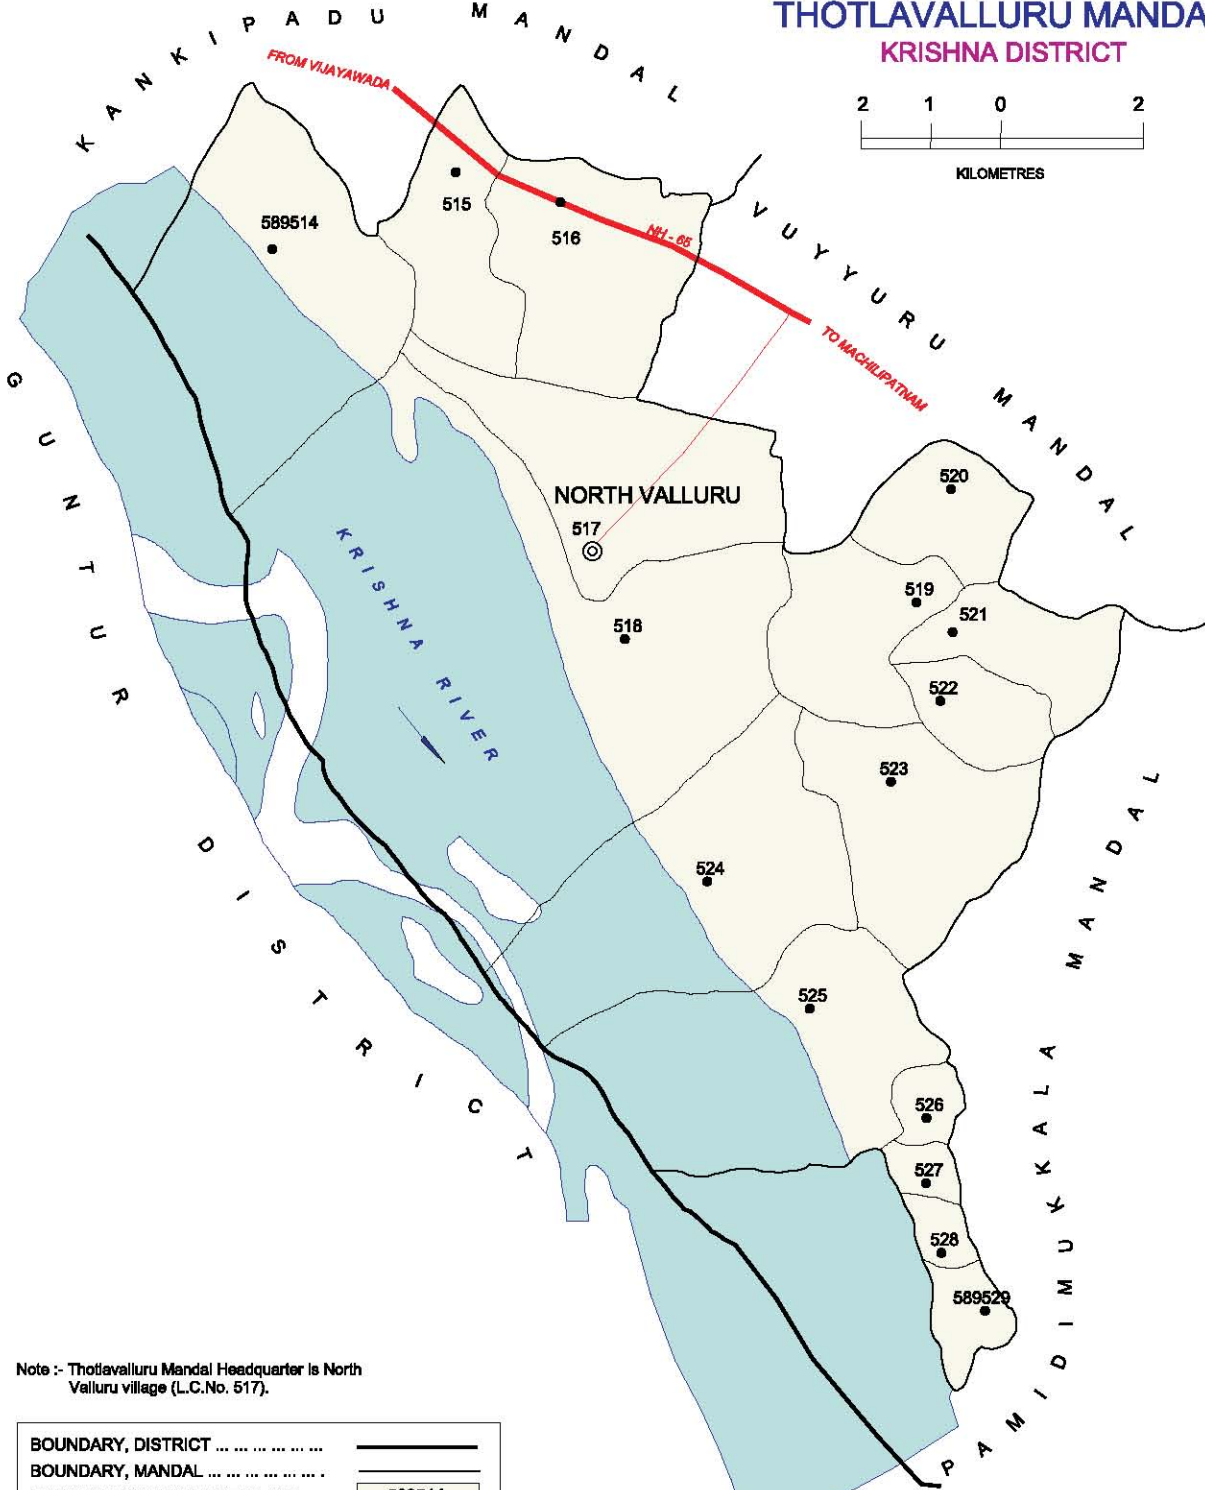

INDIA
ANDHRA PRADESH
THOTLAVALLURU MANDAL
KRISHNA DISTRICT

Note :- Thotlavalluru Mandal Headquarter is North Valluru village (L.C.No. 517).

BOUNDARY, DISTRICT	
BOUNDARY, MANDAL	
BOUNDARY, VILLAGE WITH L C No. .	
HEADQUARTERS, MANDAL	
NATIONAL HIGHWAY	
OTHER IMPORTANT ROADS	
RIVER / STREAM / TANK	

No. OF TOWNS : NIL
No. OF VILLAGES : 16
DISTANCE FROM Dist. H. Qrts.
TO MANDAL : 44 Kms.