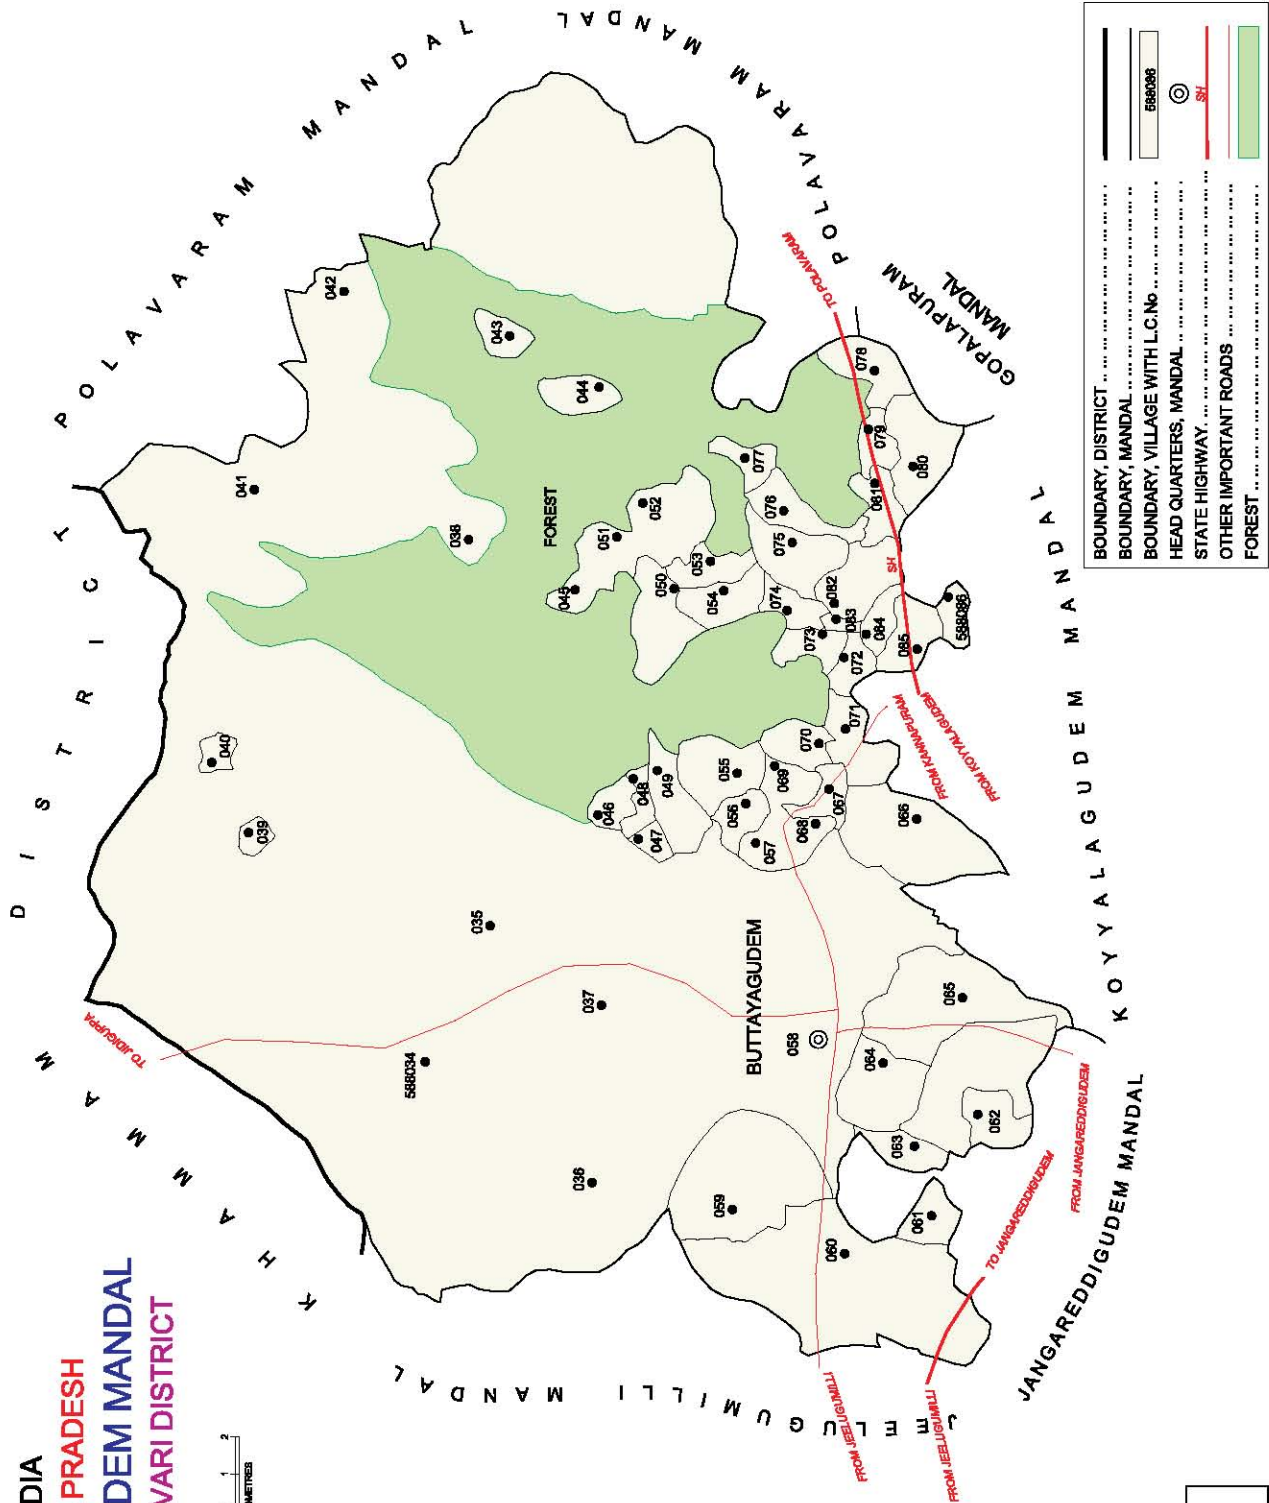

INDIA
ANDHRA PRADESH
BUTTAYAGUDEM MANDAL
WEST GODAVARI DISTRICT

NO. OF TOWNS : NIL
NO. OF VILLAGES : 53
DISTANCE FROM Dist. H.Q.R.T.S.
TO MANDAL : 80 Kms.