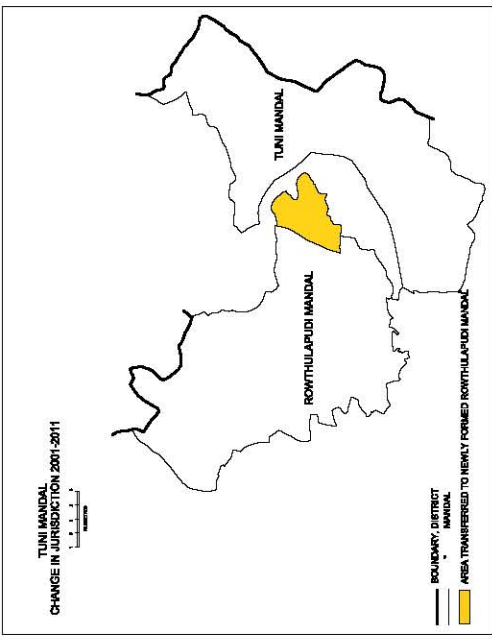

- BOUNDARY, DISTRICT
- BOUNDARY, MANDAL
- BOUNDARY, VILLAGE WITH L.C.No.
- HEAD QUARTERS, MANDAL
- RAILWAYLINE WITH STATION BROAD GAUGE.
- NATIONAL HIGHWAY
- RIVER / STREAM / TANK
- STATUTORY TOWN WITH L.C.No.