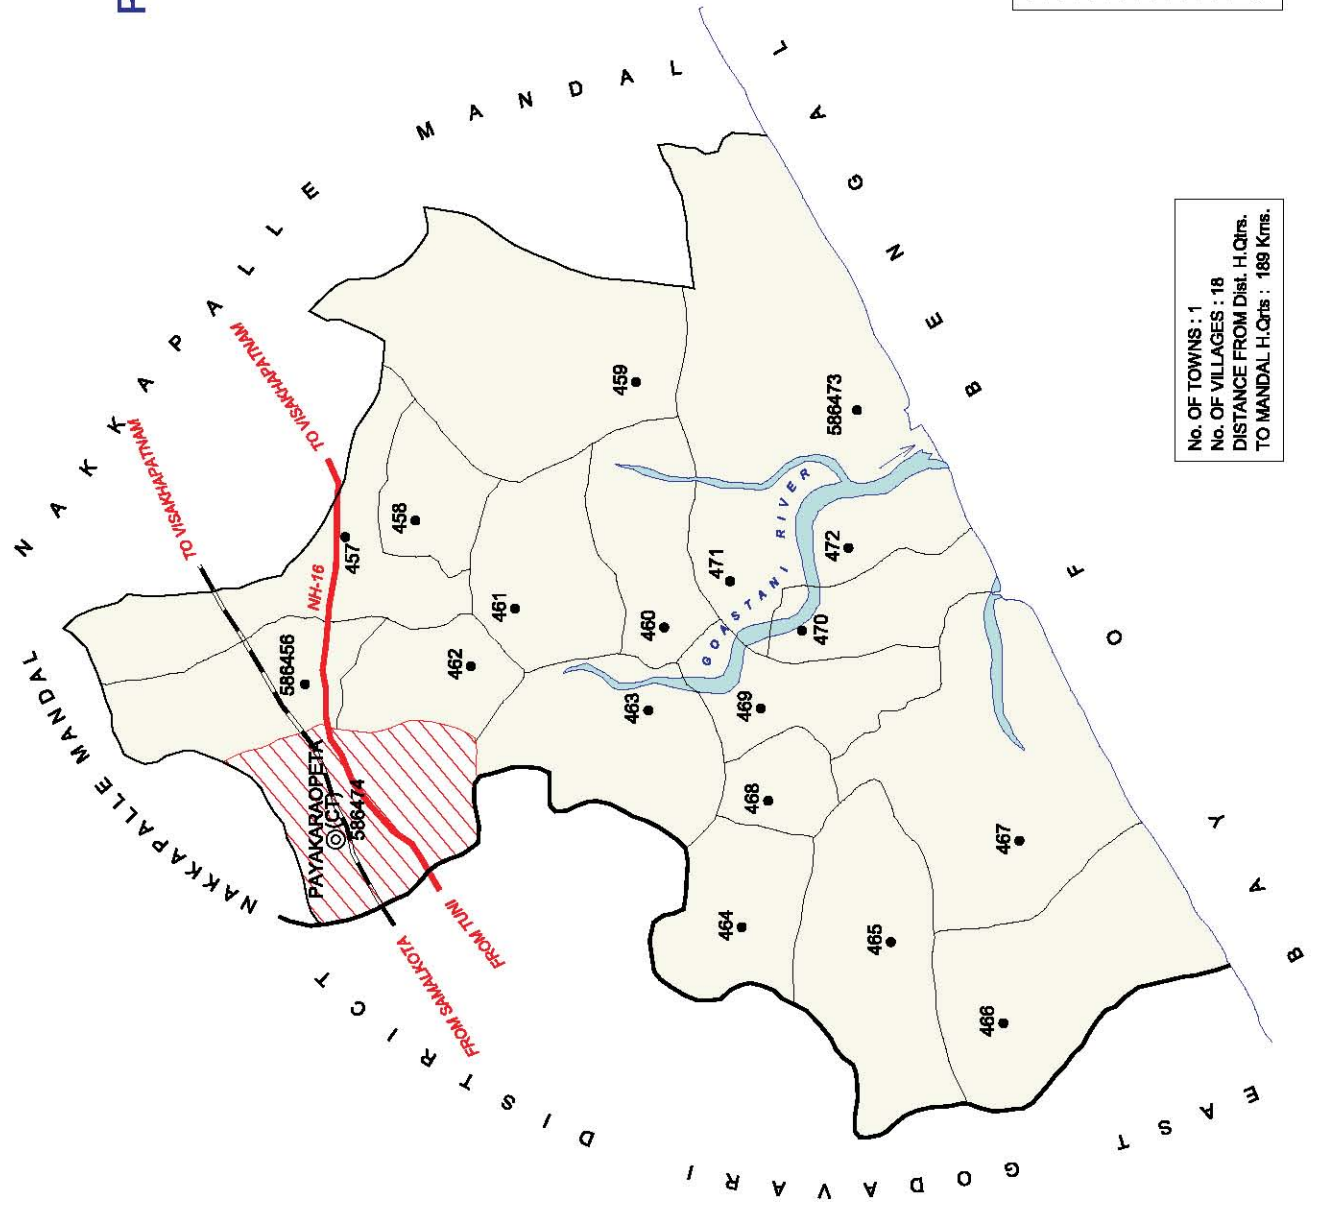

INDIA
ANDHRA PRADESH
PAYAKARAOPETA MANDAL
VISAKHAPATNAM DISTRICT

No. OF TOWNS : 1
No. OF VILLAGES : 18
DISTANCE FROM Dist. H.Qtrs.
TO MANDAL H.Qtrs : 189 Kms.

Note: Payakaraopeta village is fully included in Payakaraopeta CT.

BOUNDARY, DISTRICT.	—
BOUNDARY, MANDAL	—
BOUNDARY, VILLAGE WITH L.C.No.....	588456
HEADQUARTERS, MANDAL	⊙
NATIONAL HIGHWAY.	NH-16
RAILWAY LINE, BROAD GAUGE	—
RIVER/STREAM/TANK.....	—
CENSUS TOWN /OG WITH L.C.No.....	588474