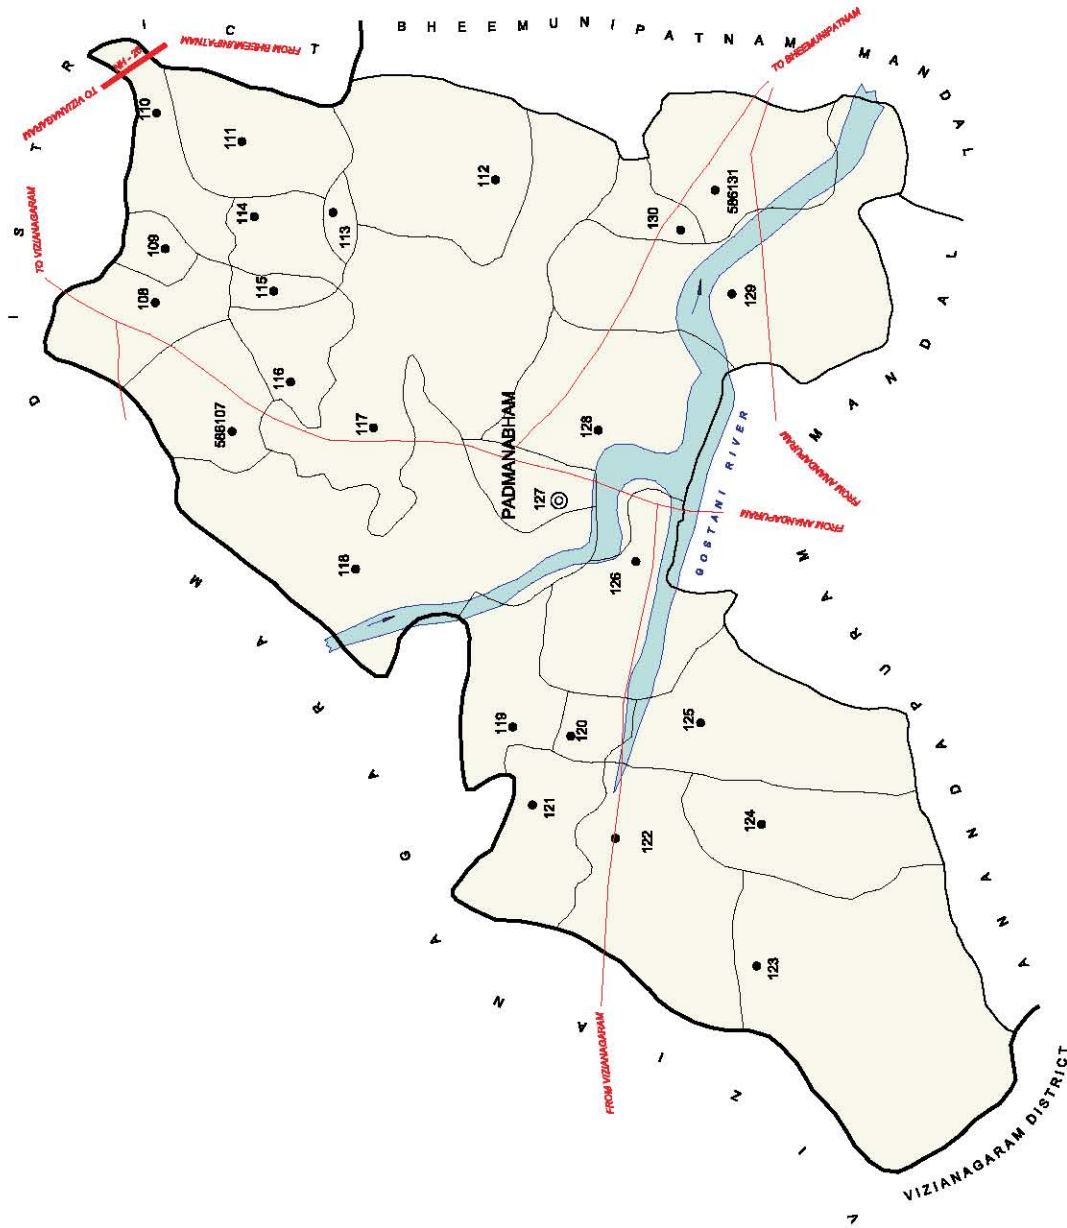

INDIA
ANDHRA PRADESH
PADMANABHAM MANDAL
VISAKHAPATNAM DISTRICT

No. OF TOWNS : NIL
No. OF VILLAGES : 25
DISTANCE FROM Dist. H.Qtrs.
TO MANDAL H.Qtrs : 48 Kms.