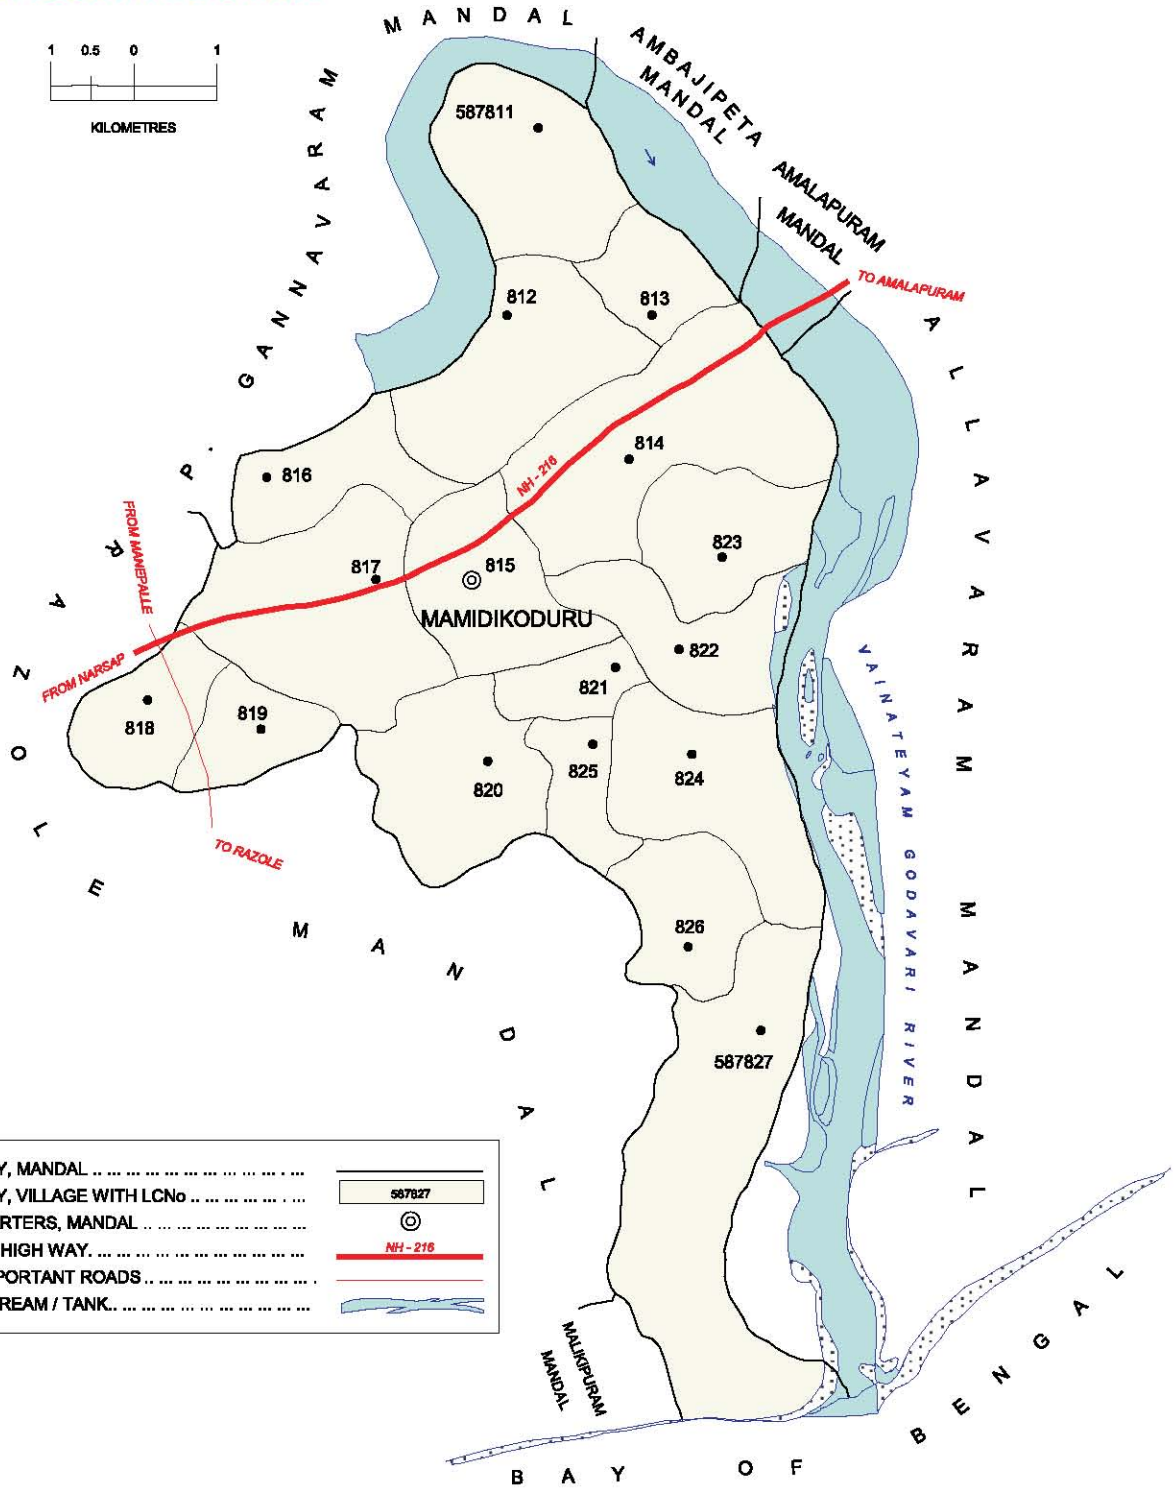

INDIA
ANDHRA PRADESH
MAMIDIKUDURU MANDAL
EAST GODAVARI DISTRICT

No. OF TOWNS : Nil
No. OF VILLAGES : 17
DISTANCE FROM Dist.H.Qtrs.
TO MANDAL H.Qtrs.: 125 Kms.

BOUNDARY, MANDAL	
BOUNDARY, VILLAGE WITH LCNo	
HEAD QUARTERS, MANDAL	
NATIONAL HIGH WAY	
OTHER IMPORTANT ROADS	
RIVER / STREAM / TANK