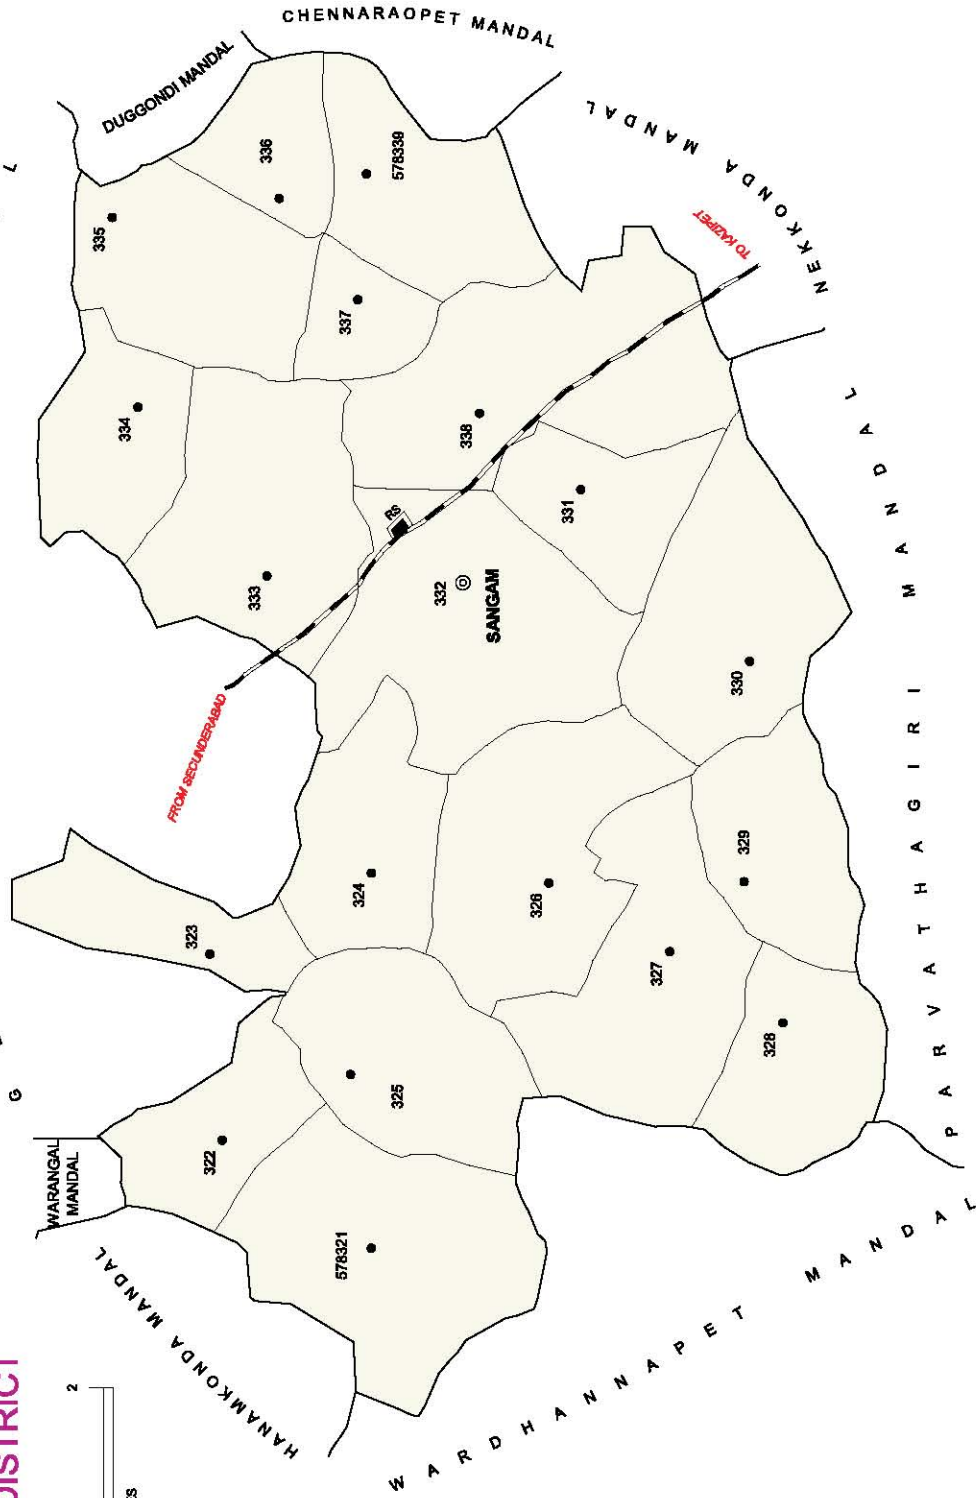

INDIA
ANDHRA PRADESH
SANGAM MANDAL
WARANGAL DISTRICT

No. OF TOWNS : NIL
No. OF VILLAGES : 19
DISTANCE FROM Dist. H. Qrs.
TO MANDAL : 14 Kms.

BOUNDARY, MANDAL .....
BOUNDARY, VILLAGE WITH LC NO. ....
HEADQUARTERS, MANDAL .....
RAILWAY LINE WITH STATION, BROAD GAUGE ...