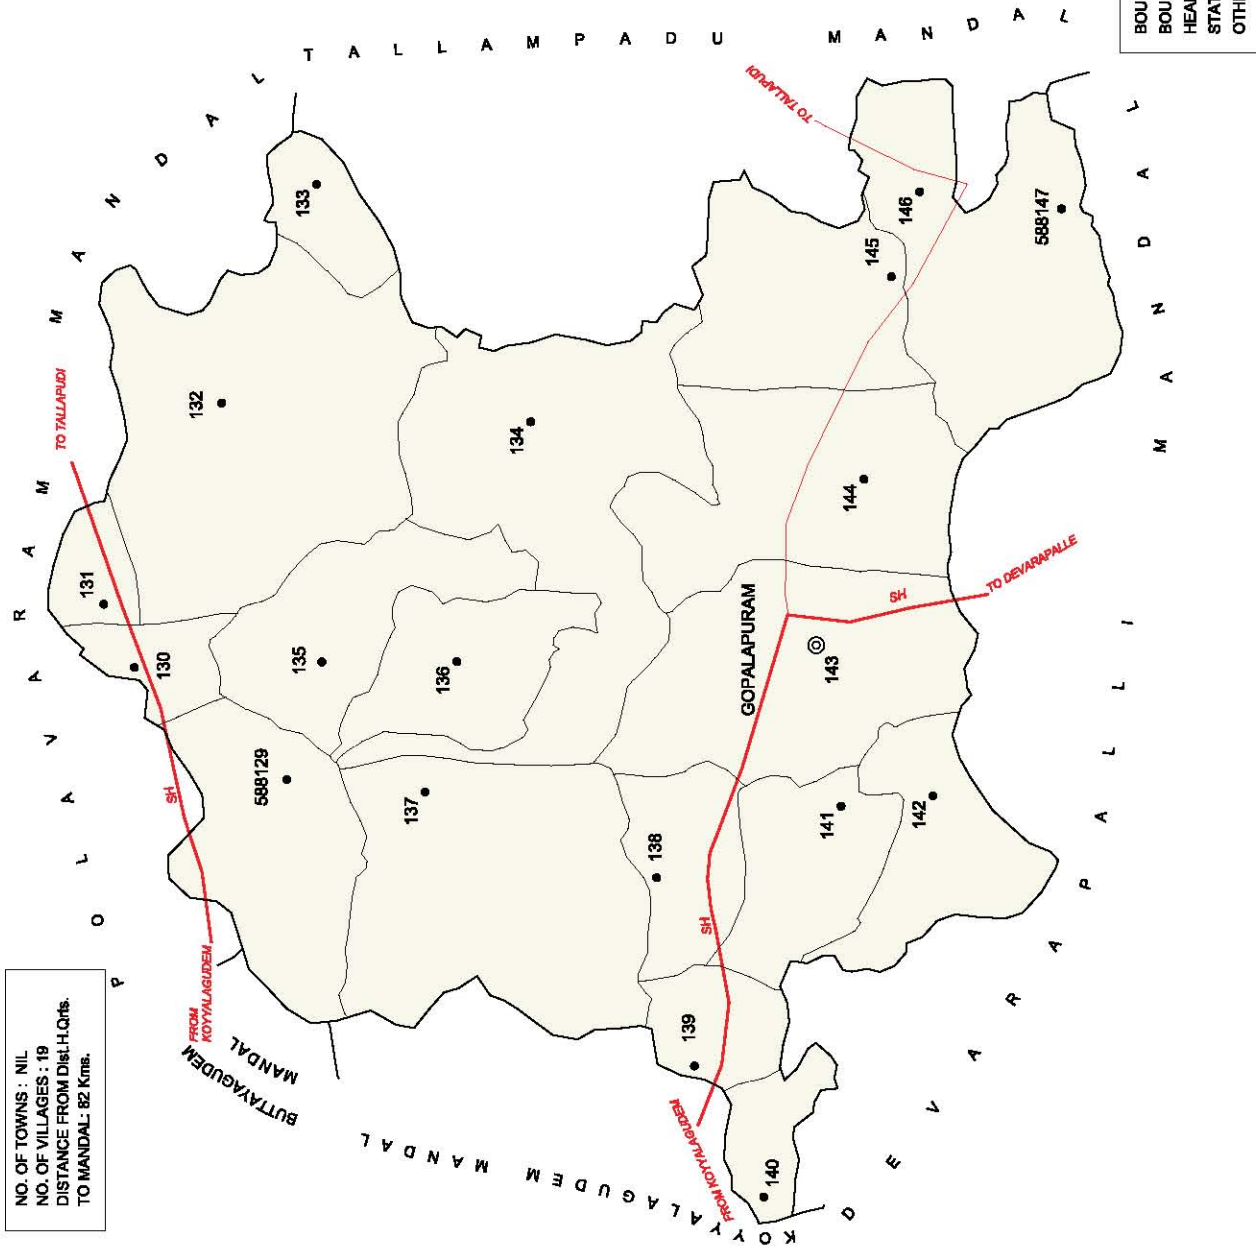

INDIA
ANDHRA PRADESH
GOPALAPURAM MANDAL
WEST GODAVARI DISTRICT

NO. OF TOWNS : NIL
NO. OF VILLAGES : 19
DISTANCE FROM DIH.H.Qrts.
TO MANDAL: 82 Kms.

588147

BOUNDARY, MANDAL

BOUNDARY, VILLAGE WITH L.C.No.

HEAD QUARTERS, MANDAL

STATE HIGHWAY

OTHER IMPORTANT ROADS