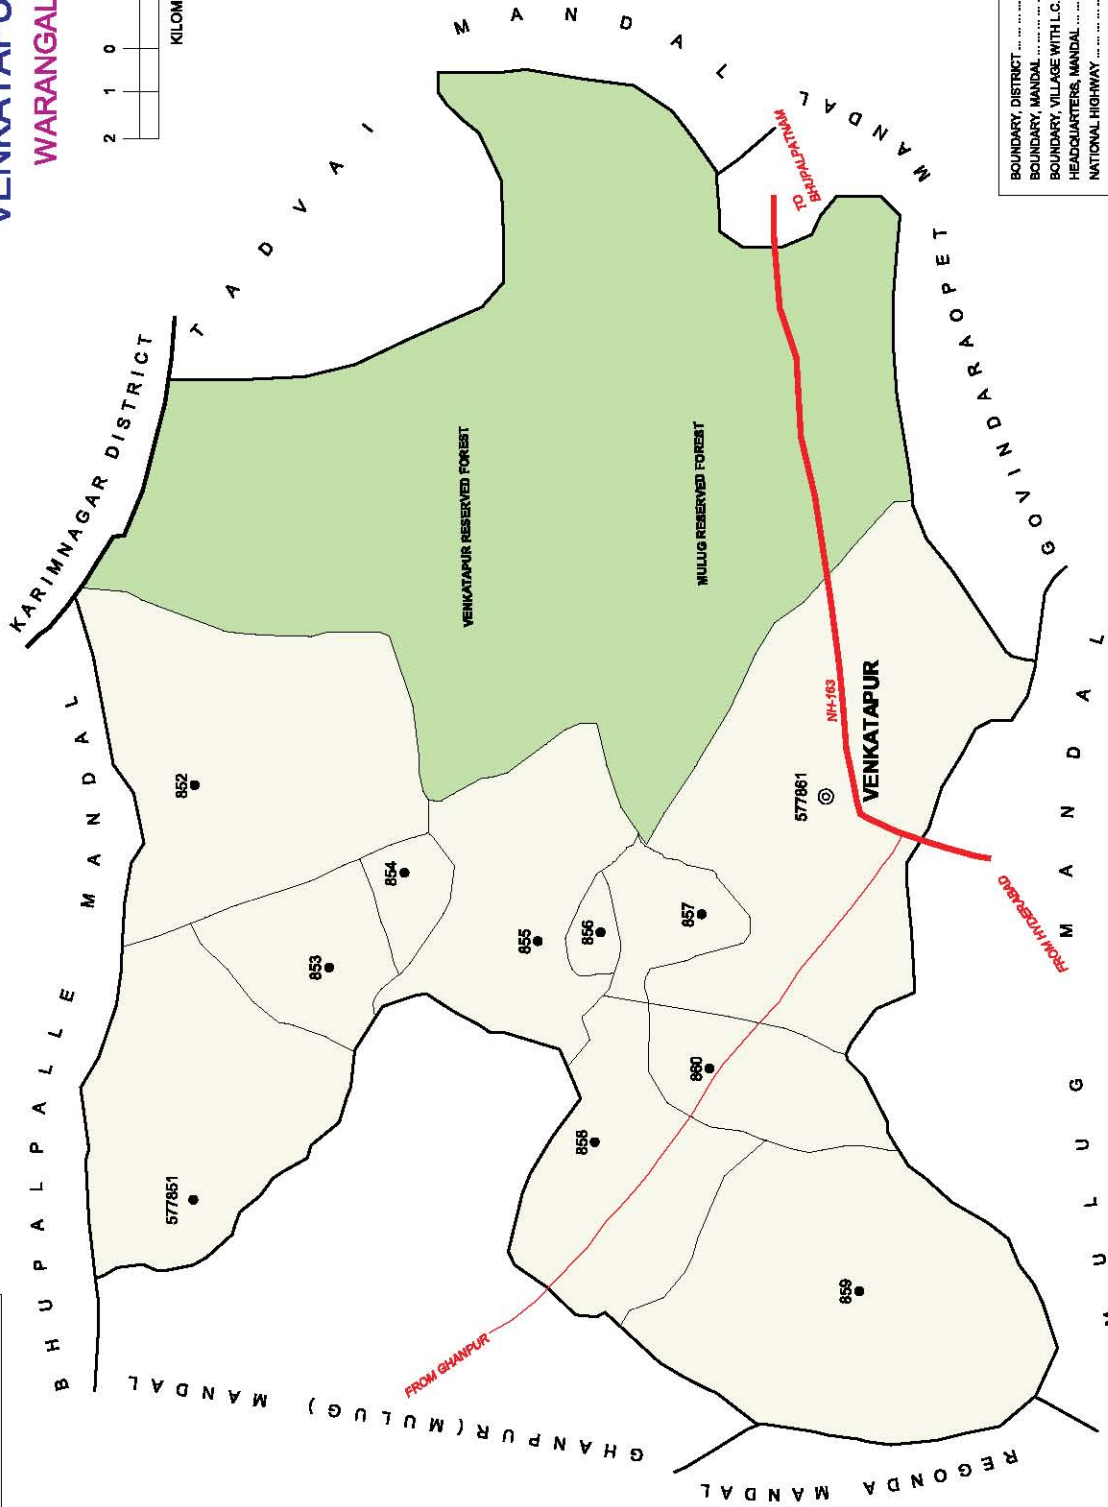

INDIA
ANDHRA PRADESH
VENKATAPUR MANDAL
WARANGAL DISTRICT

No. OF TOWNS : NIL
No. OF VILLAGES : 11
DISTANCE FROM Dist. H.Q.s.
TO MANDAL : 04 Kms.

	BOUNDARY, DISTRICT
	BOUNDARY, MANDAL
	BOUNDARY, VILLAGE WITH LONG
	HEADQUARTERS, MANDAL
	NATIONAL HIGHWAY
	OTHER IMPORTANT ROADS
	FOREST