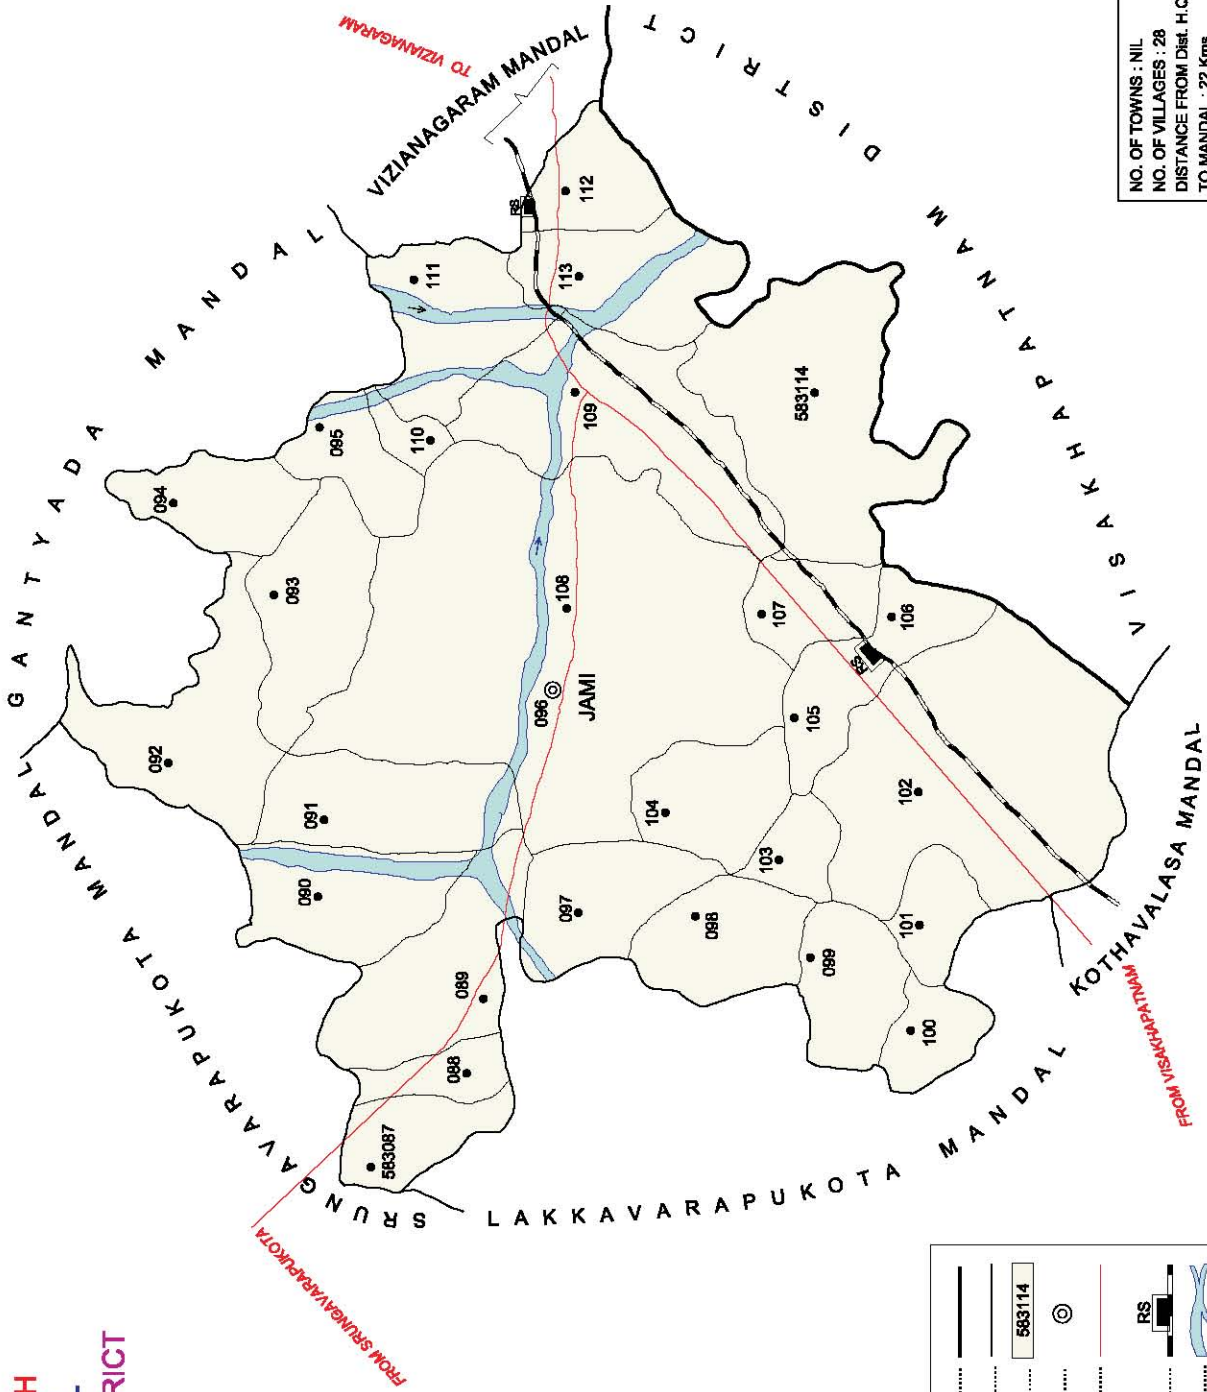

INDIA
ANDHRA PRADESH
JAMI MANDAL
VIZIANAGARAM DISTRICT
NOT TO SCALE

NO. OF TOWNS : NIL
NO. OF VILLAGES : 28
DISTANCE FROM Dist. H. Qtrs.
TO MANDAL : 22 Kms.