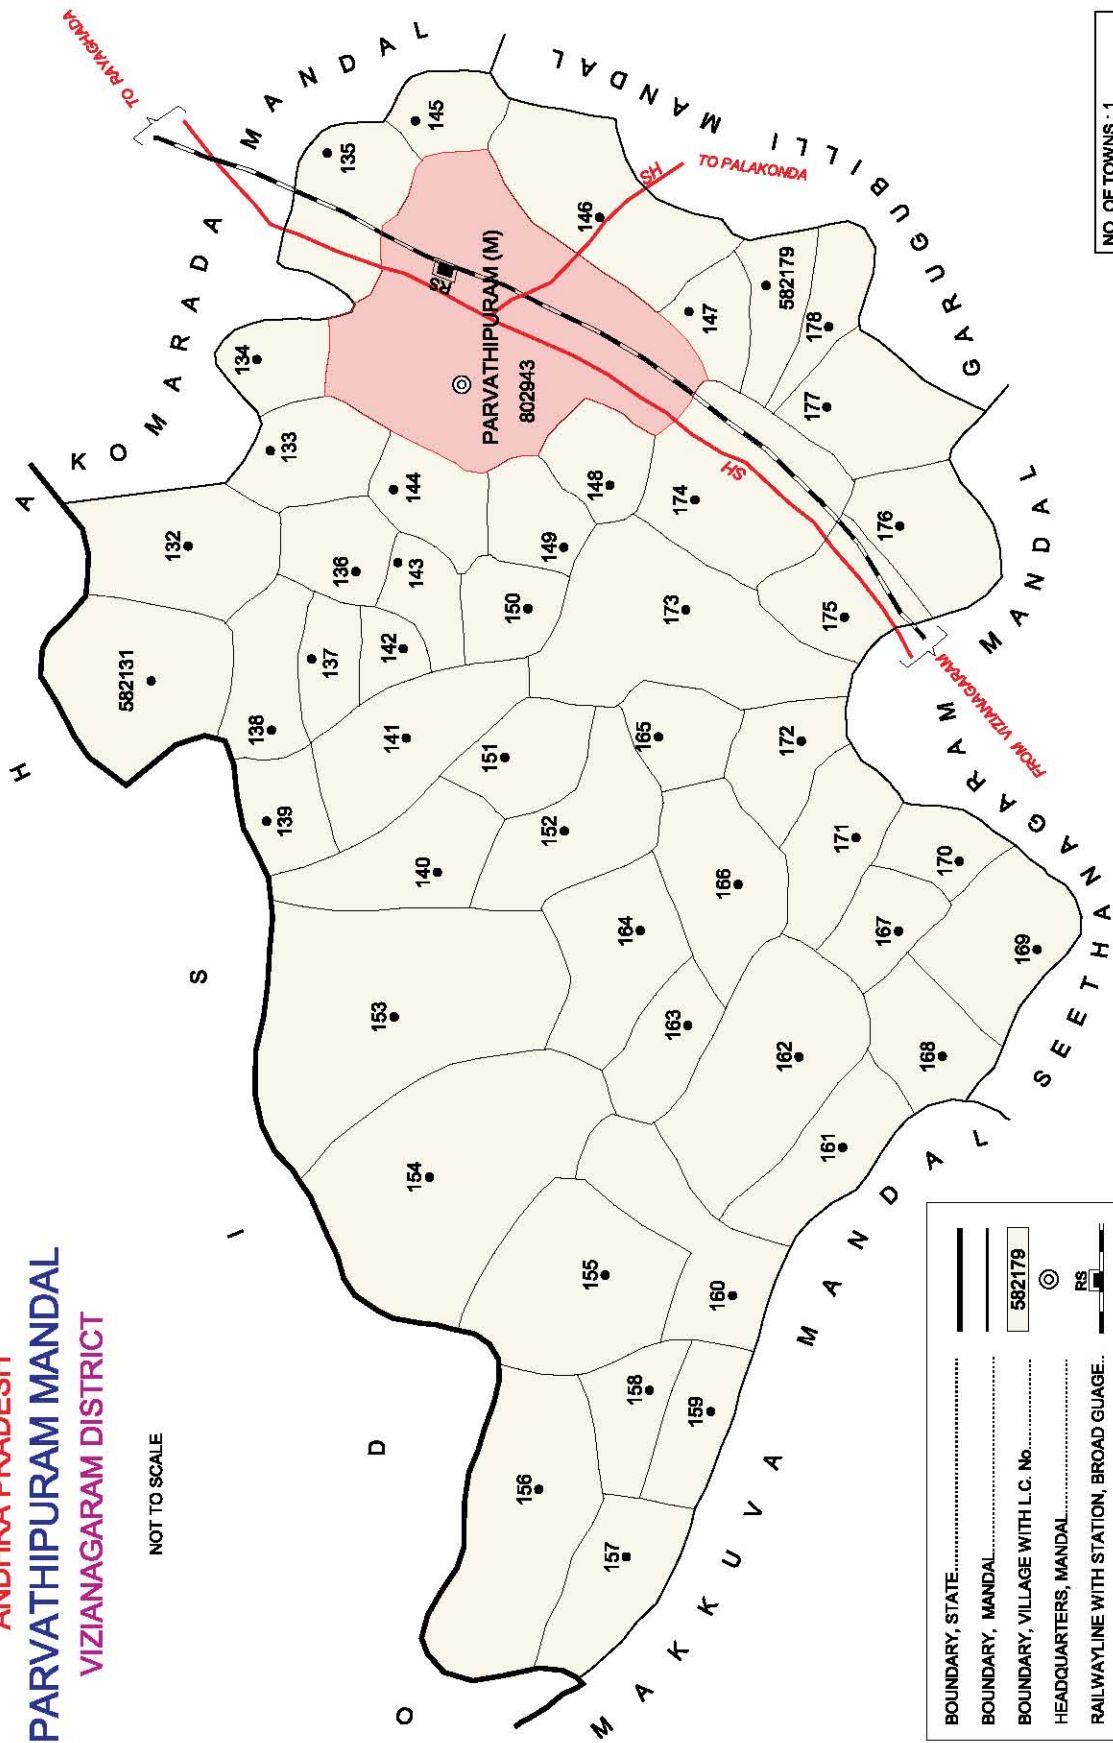

INDIA
ANDHRA PRADESH
PARVATHIPURAM MANDAL
VIZIANAGARAM DISTRICT

NOT TO SCALE

—————	BOUNDARY, STATE.....
—————	BOUNDARY, MANDAL.....
—————	BOUNDARY, VILLAGE WITH L.C. No.....
⊙	HEADQUARTERS, MANDAL.....
—————	RAILWAYLINE WITH STATION, BROAD GAUGE.....
—————	STATE HIGHWAY.....
—————	STATUTORY TOWN WITH L.C.No.....

NO. OF TOWNS : 1
NO. OF VILLAGES : 49
DISTANCE FROM Dist. H.Qtrs. TO MANDAL : 95 Kms.