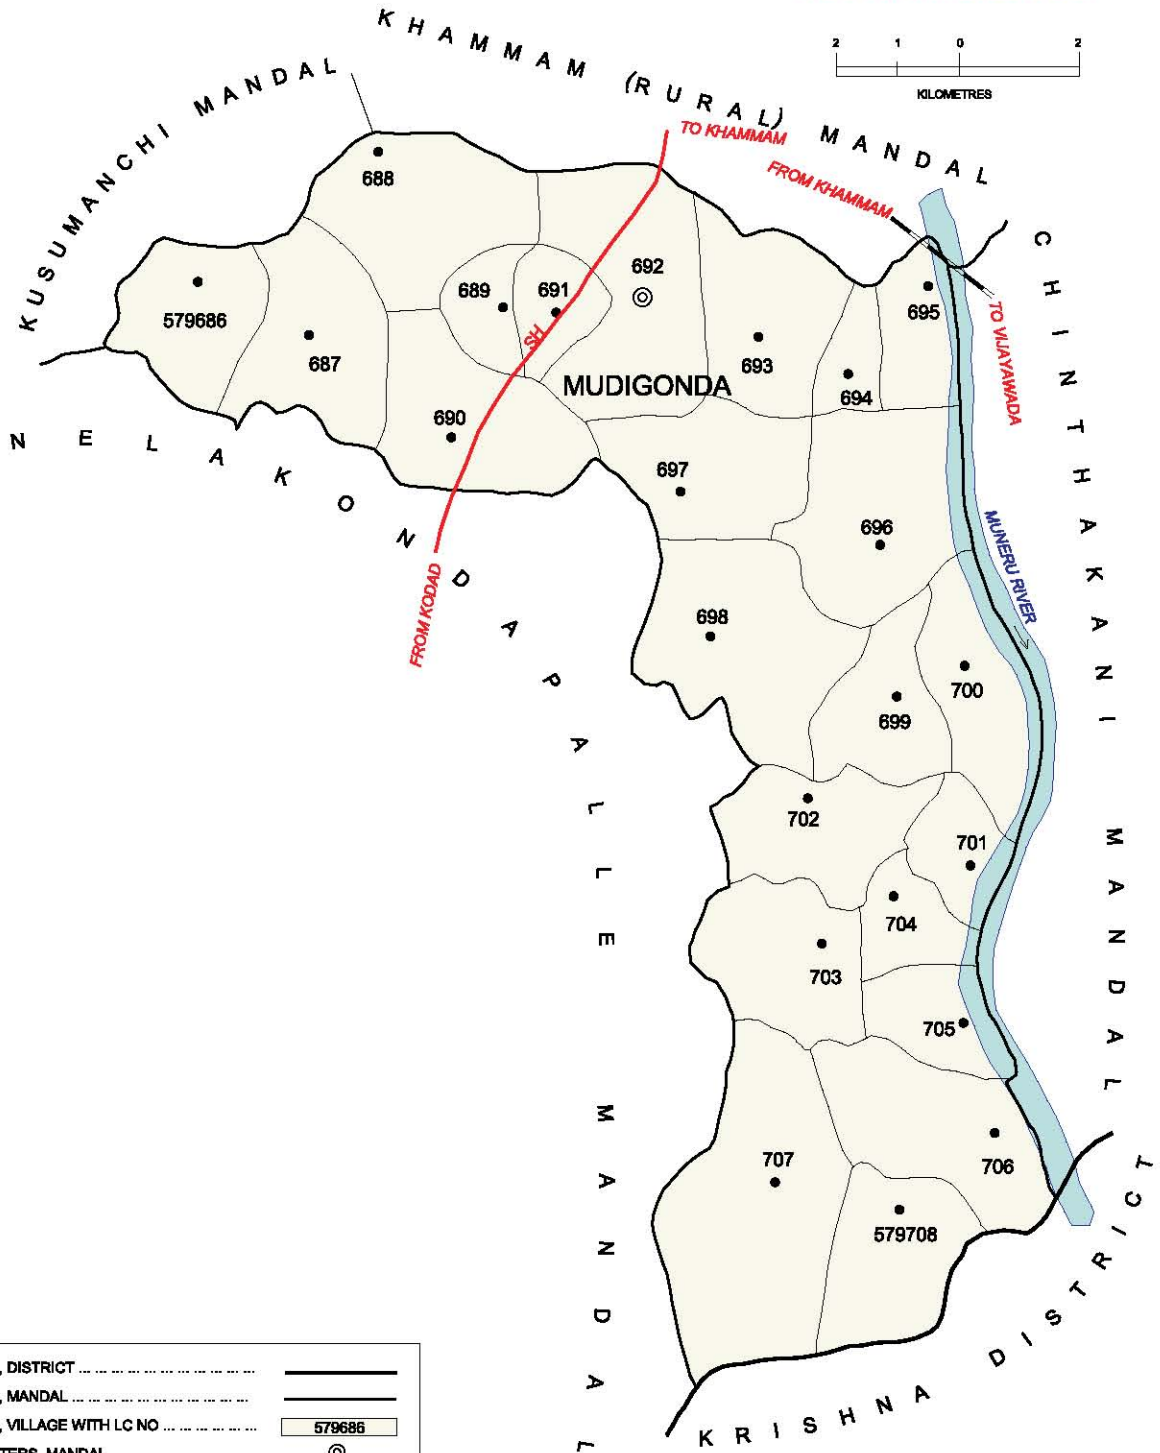

INDIA
ANDHRA PRADESH
MUDIGONDA MANDAL
KHAMMAM DISTRICT

BOUNDARY, DISTRICT	—————
BOUNDARY, MANDAL	—————
BOUNDARY, VILLAGE WITH LC NO	579686
HEADQUARTERS, MANDAL	⊙
STATE HIGHWAY	SH
RAILWAYLINE, BROAD GAUGE	—————
RIVER / STREAM / TANK	~~~~~

No. OF TOWNS : NIL
No. OF VILLAGES : 23
DISTANCE FROM Diet. H.Qrs.
TO MANDAL H.Qrs. : 13 kms.