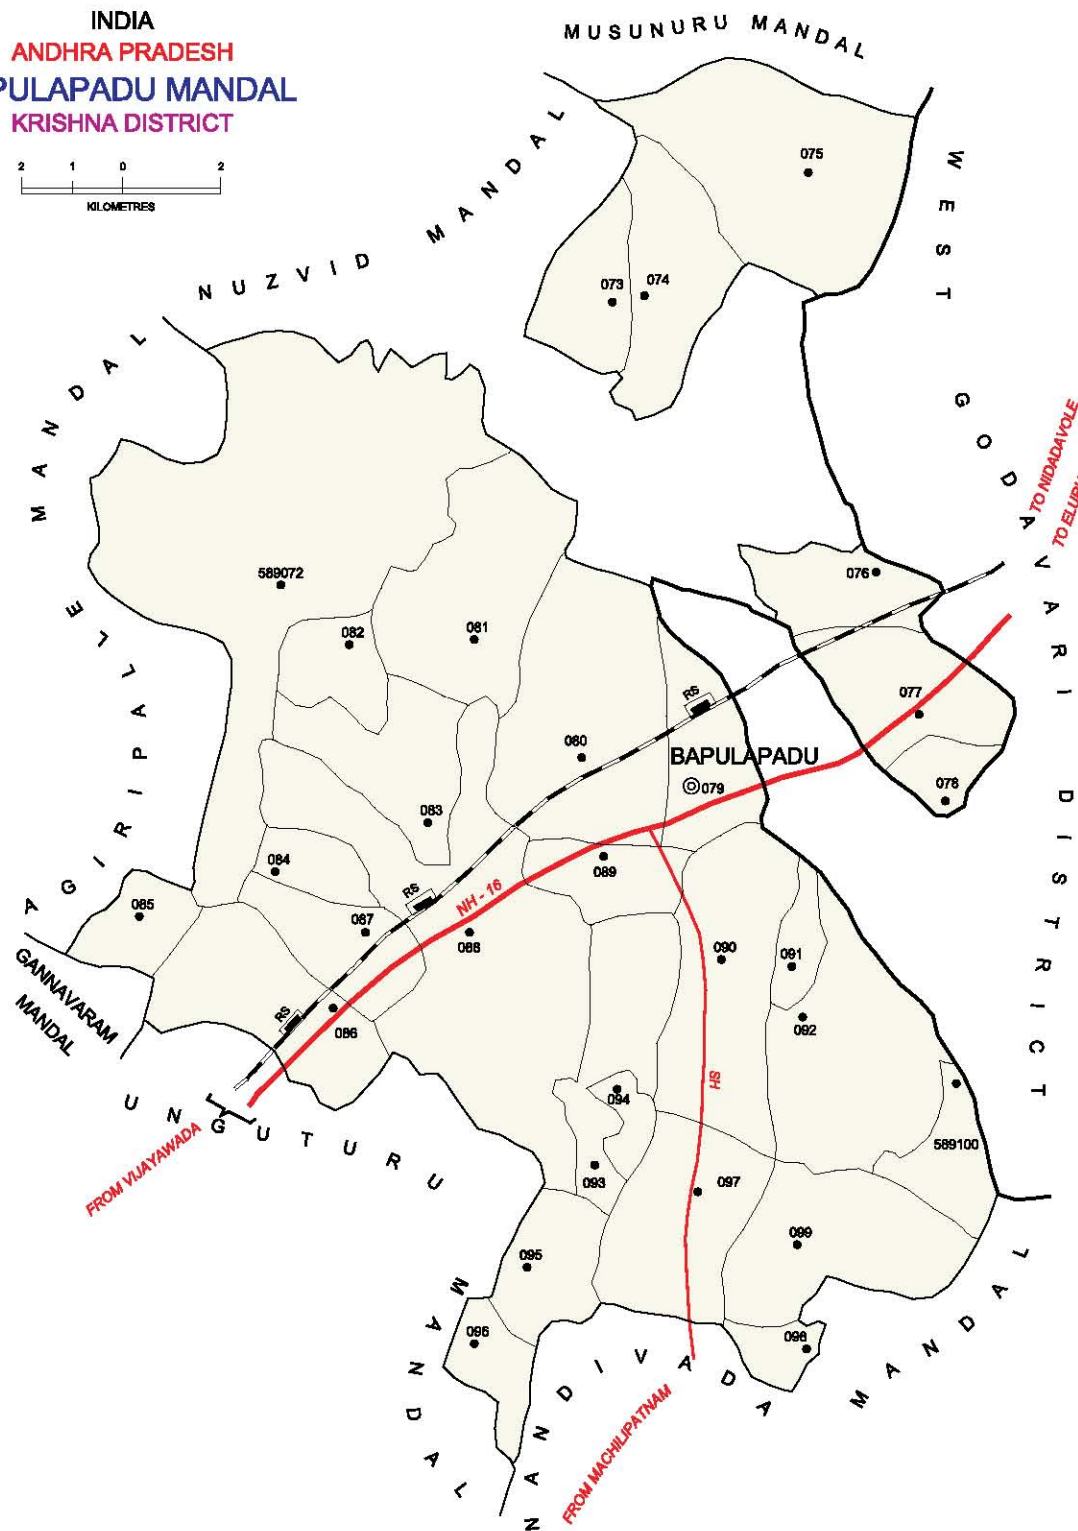

INDIA
ANDHRA PRADESH
BAPULAPADU MANDAL
KRISHNA DISTRICT

No. OF TOWNS: NIL
No. OF VILLAGES: 29
DISTANCE FROM Dist. Hqs
TO MANDAL : 70 kms.

BOUNDARY, DISTRICT	—————
BOUNDARY, MANDAL	—————
BOUNDARY, VILLAGE WITH L.C.No	589072
HEADQUARTERS, MANDAL	⊙
NATIONAL HIGHWAY	NH-16
STATE HIGHWAY	SH
RAILWAY LINE WITH STATION BROAD GAUGE ...	RS