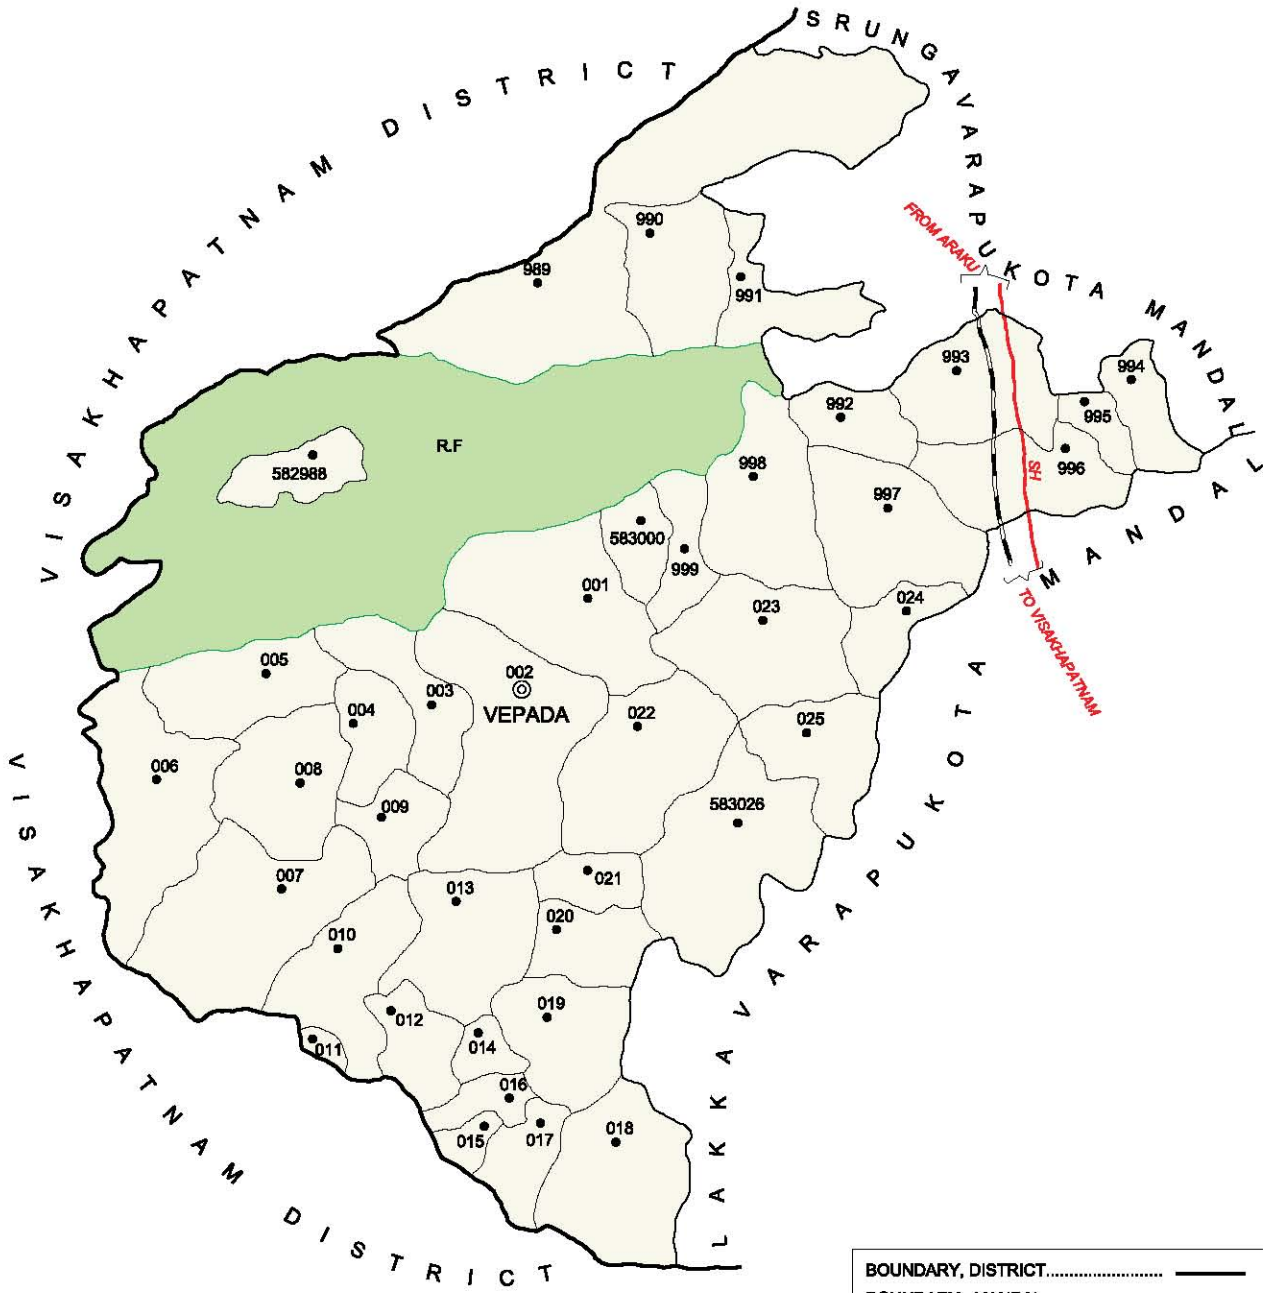

NO. OF TOWNS : NIL  
 NO. OF VILLAGES : 40  
 DISTANCE FROM Dist. H. Qtrs.  
 TO MANDAL : 31 Kms.

INDIA  
**ANDHRA PRADESH**  
**VEPADA MANDAL**  
**VIZIANAGARAM DISTRICT**

NOT TO SCALE

NO. OF TOWNS : NIL  
 NO. OF VILLAGES : 39  
 DISTANCE FROM Dist. H.Qtrs.  
 TO MANDAL : 50 Kms.