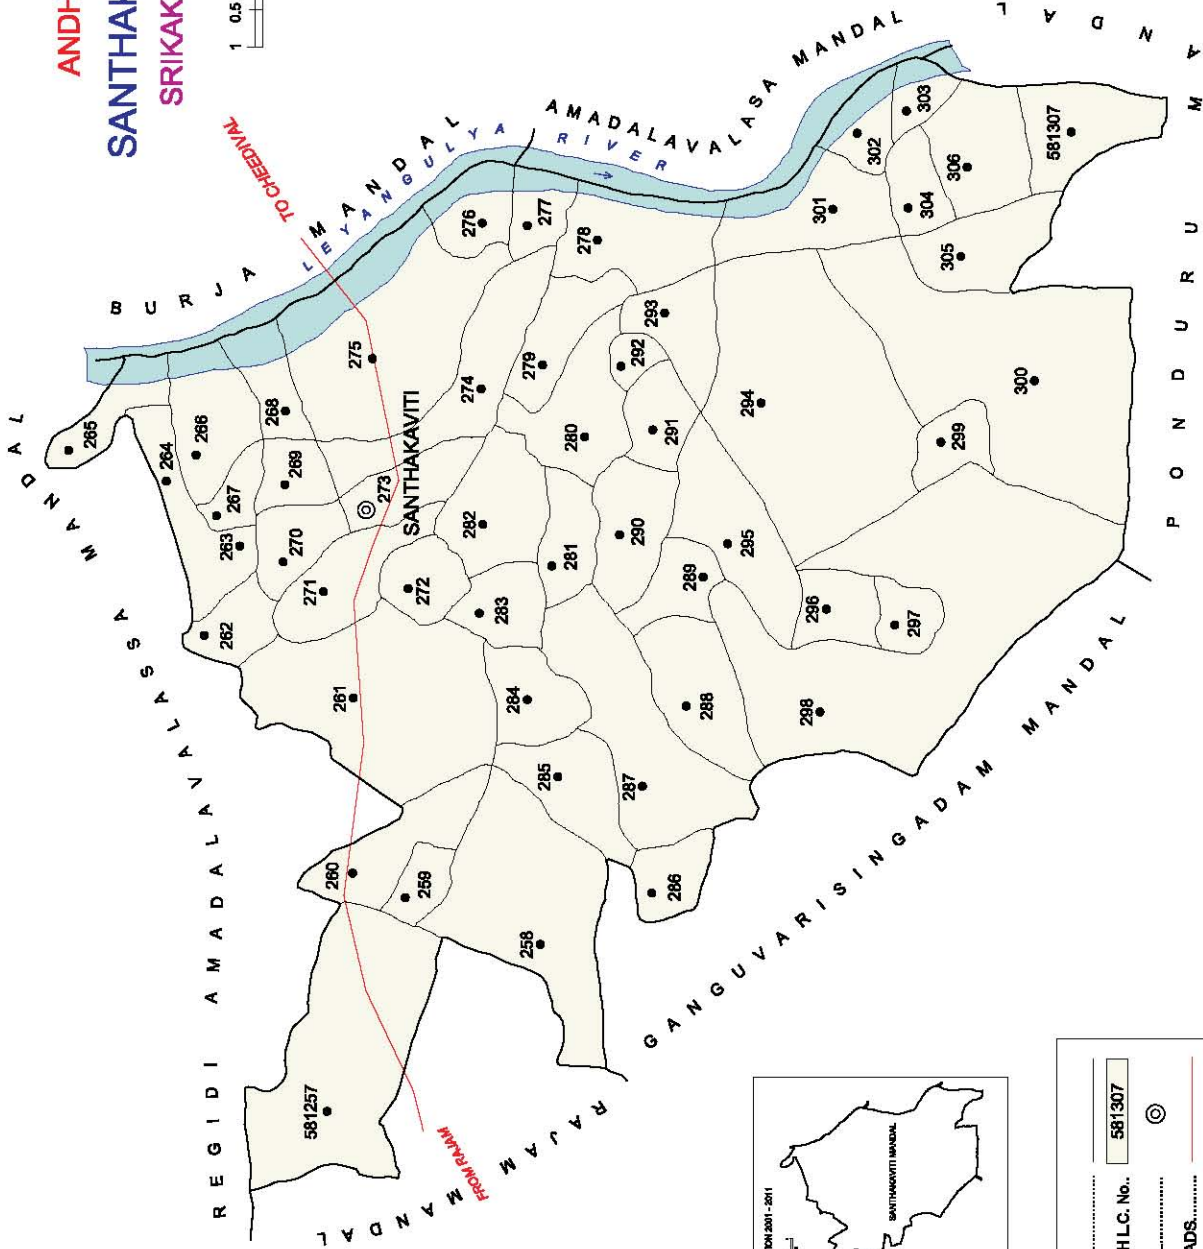

INDIA

ANDHRA PRADESH

SANTHAKAVITI MANDAL

SRIKAKULAM DISTRICT

No. OF TOWNS : NIL
No. OF VILLAGES : 51
DISTANCE FROM Dist. Hqtrs.
TO MANDAL : 55 Kms.

- BOUNDARY, MANDAL.....
- BOUNDARY, VILLAGE WITH L.C. No. 581307.....
- HEADQUARTERS, MANDAL.....
- OTHER IMPORTANT ROADS.....
- RIVER / STREAM / TANK.....