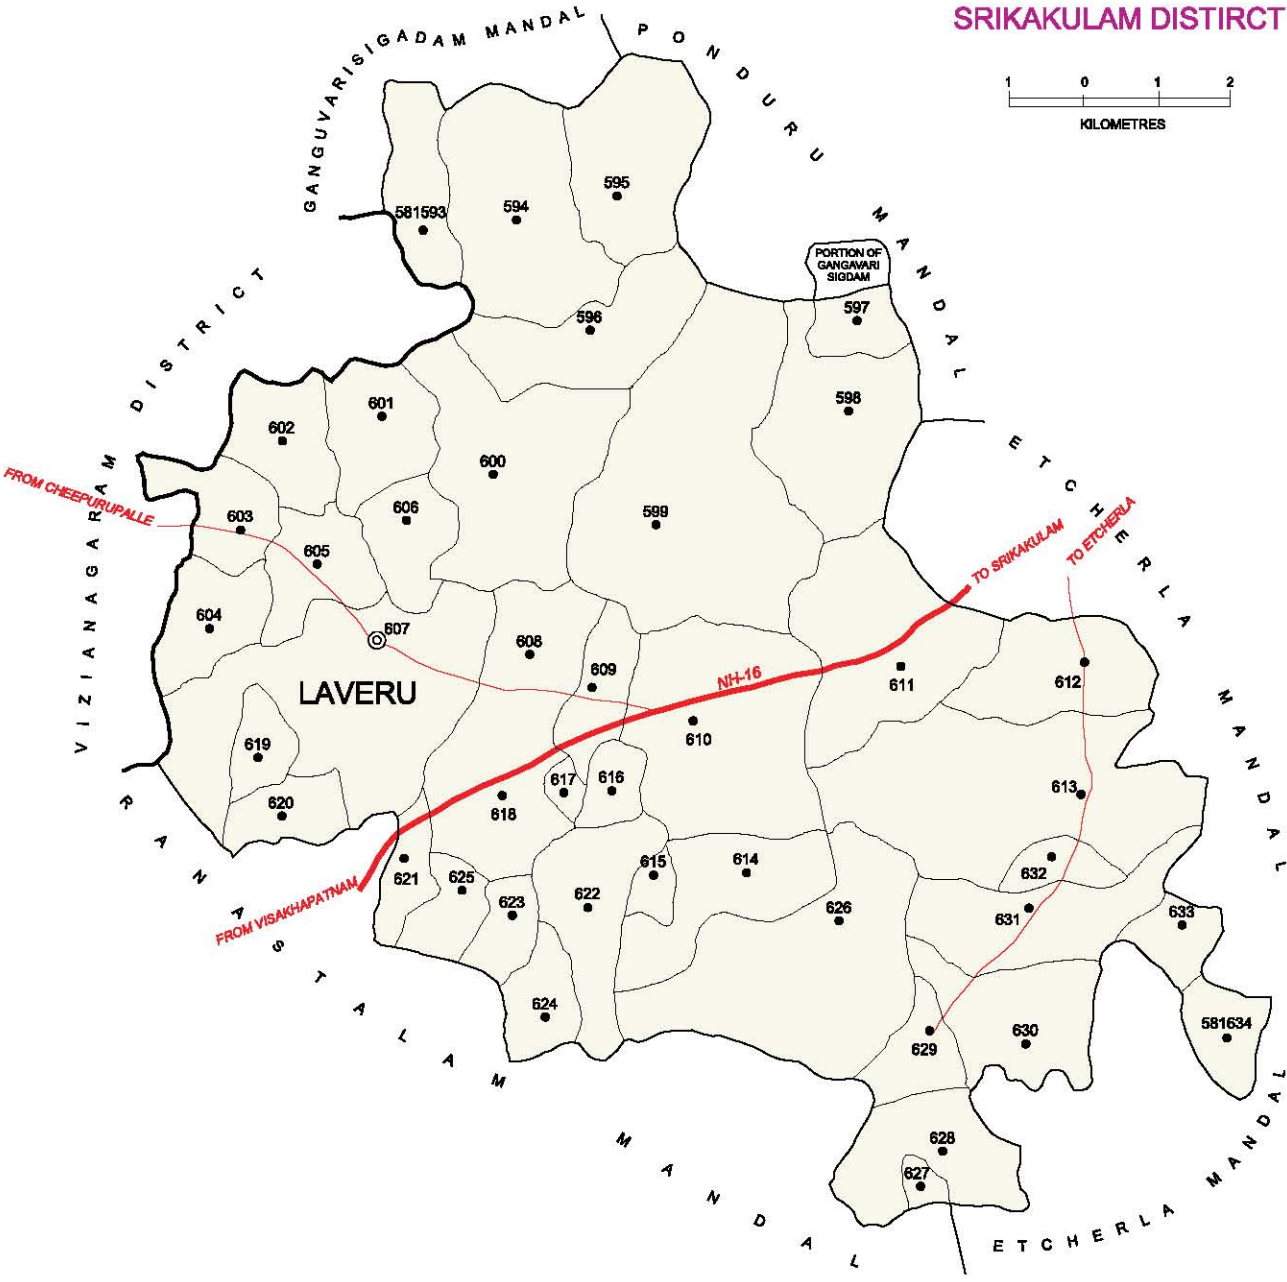

INDIA
ANDHRA PRADESH
LAVERU MANDAL
SRIKAKULAM DISTRICT

BOUNDARY, DISTRICT.....	—————
BOUNDARY, MANDAL.....	—————
BOUNDARY, VILLAGE WITH L.C. No.....	581593
HEADQUARTERS, MANDAL.....	⊙
NATIONAL HIGHWAY.....	NH-16
OTHER IMPORTANT ROADS.....	—————

No. OF TOWNS : NIL
No. VILLAGES : 42
DISTANCE FROM Dist. H. Qtrs.
TO MANDAL : 21 Kms.