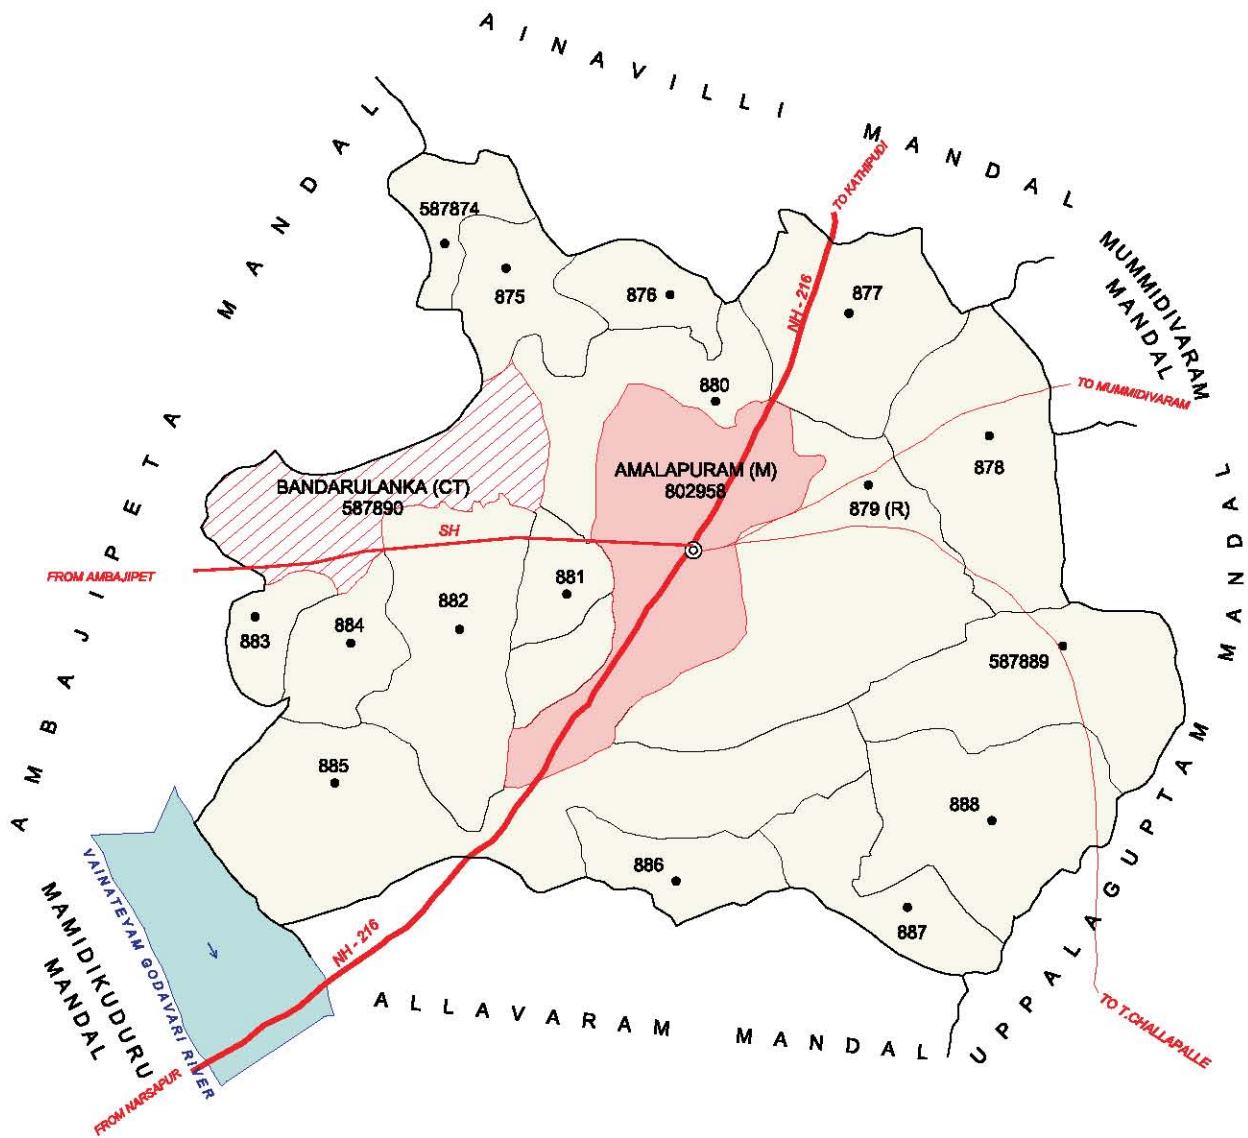

No. OF TOWNS : 2  
 No. OF VILLAGES : 16  
 DISTANCE FROM Dist.H.Qtrs.  
 TO MANDAL H.Qtrs. : 106 Kms.

INDIA  
**ANDHRA PRADESH**  
**AMALAPURAM MANDAL**  
**EAST GODAVARI DISTRICT**

BOUNDARY, MANDAL .....	.....
BOUNDARY, VILLAGE WITH LCNo .....	.....
HEAD QUARTERS, MANDAL .....	.....
NATIONAL HIGHWAY .....	.....
STATE HIGHWAY .....	.....
OTHER IMPORTANT ROADS .....	.....
RIVER /STREAM /TANK .....	.....
STATUTORY TOWN WITH L.C.No. ....	.....
CENSUS TOWNOG WITH L.C.No. ....	.....