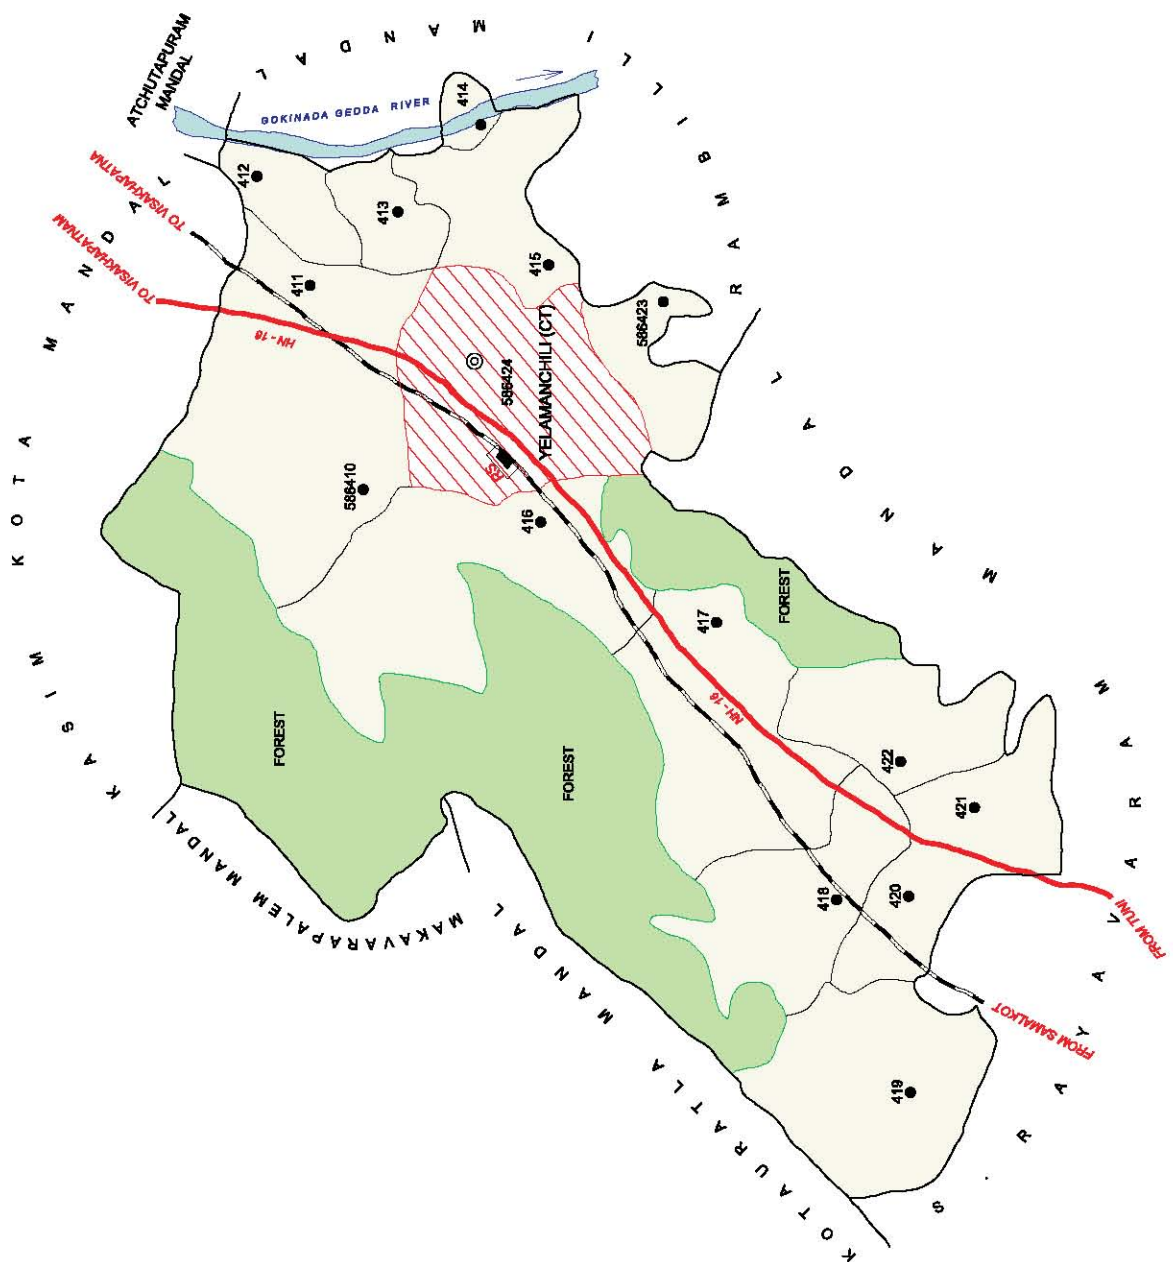

INDIA
ANDHRA PRADESH
YELAMANCHILI MANDAL
VISAKHAPATNAM DISTRICT

No. OF TOWNS : 1
No. OF VILLAGES : 14
DISTANCE FROM Dist. H.Qtrs.
TO MANDAL H.Qtrs.: 50 Kms.

	BOUNDARY, MANDAL
	586410
	BOUNDARY, VILLAGE WITH L.C.No
	HEADQUARTERS, MANDAL
	NATIONAL HIGHWAY, NH-16
	RAILWAY LINE WITH STATION, BROAD GAUGE
	RIVER/STREAM/TANK
	FOREST
	CENSUS TOWN (OG WITH L.C.No)

Notes:- Yelamanchili (424) village is fully included in Yelamanchili CT.