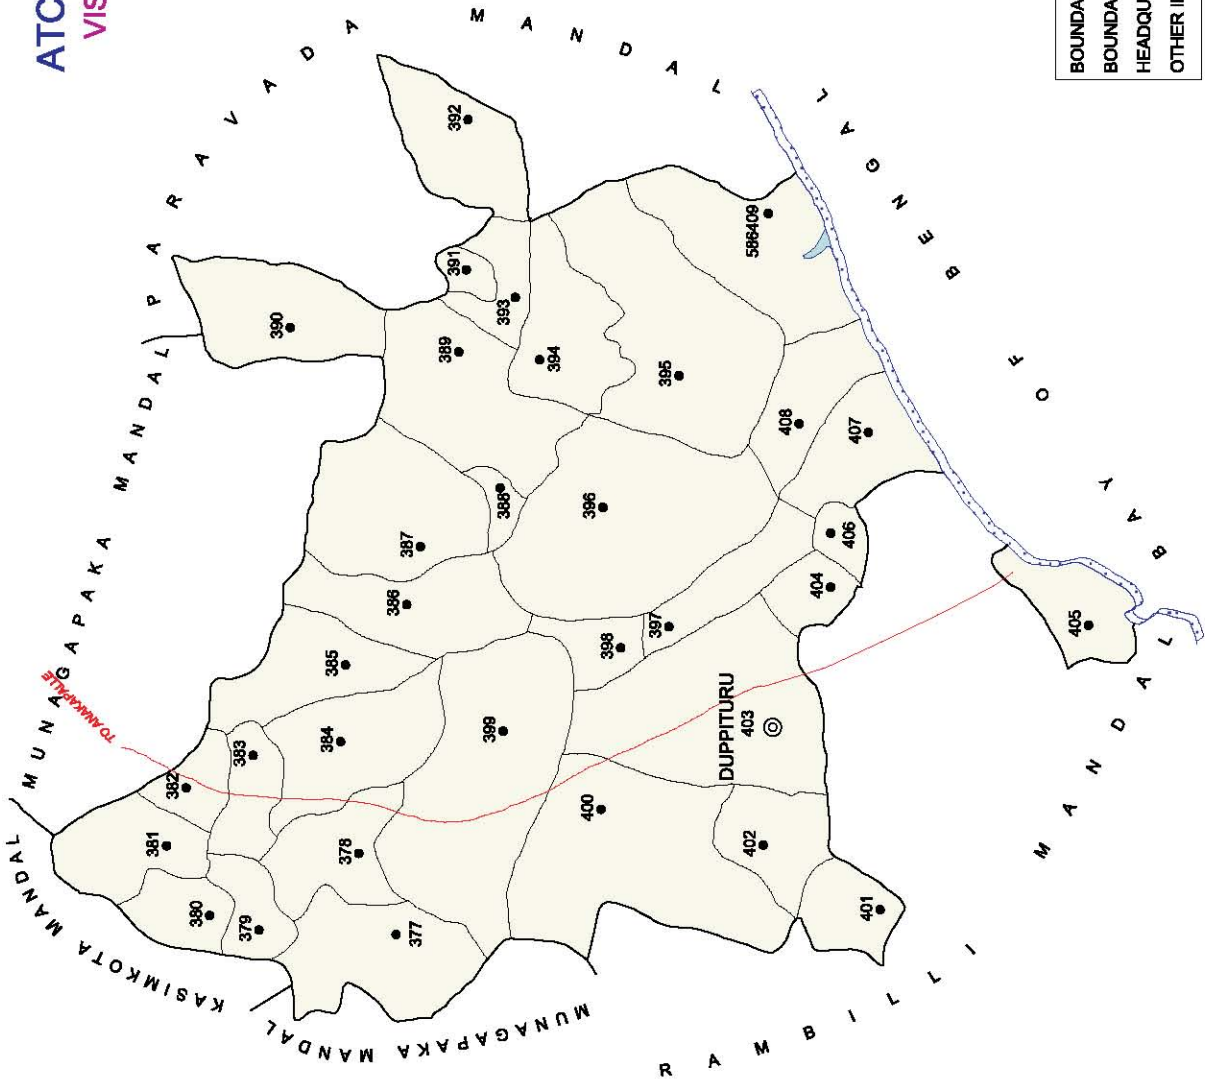

INDIA
ANDHRA PRADESH
ATCHUTAPURAM MANDAL
VISAKHAPATNAM DISTRICT

Note :- Atchutapuram is hamlet of Duppituru village (L.C.No. 403).

BOUNDARY, MANDAL .....
BOUNDARY, VILLAGE WITH L.C. No. 586409
HEADQUARTERS, MANDAL .....
OTHER IMPORTANT ROADS .....