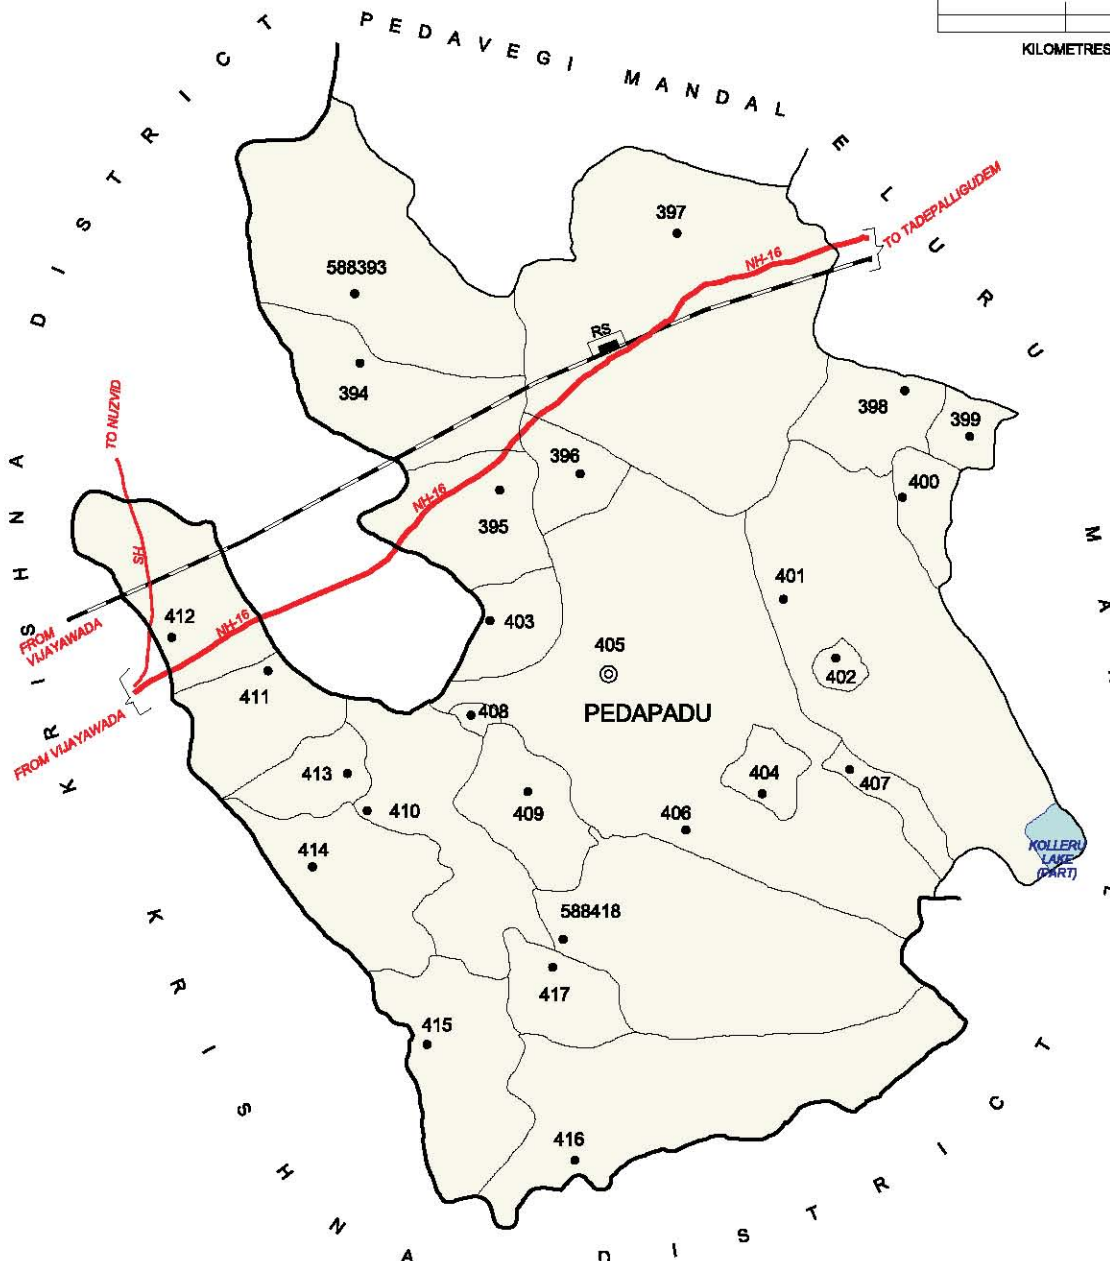

INDIA
ANDHRA PRADESH
PEDAPADU MANDAL
WEST GODAVARI DISTRICT

NO. OF TOWNS : NIL
NO. OF VILLAGES : 26
DISTANCE FROM Dist.H.Qrts.
TO MANDAL : 9 Kms.

BOUNDARY, DISTRICT	—————
BOUNDARY, MANDAL	—————
BOUNDARY, VILLAGE WITH L.C.No	588418
HEAD QUARTERS, MANDAL	⊙
NATIONAL HIGHWAY.....	NH-16
STATE HIGHWAY	SH
RAILWAY LINE WITH STATION, BROAD GAUGE ...	RS
RIVER / STREAM / TANK