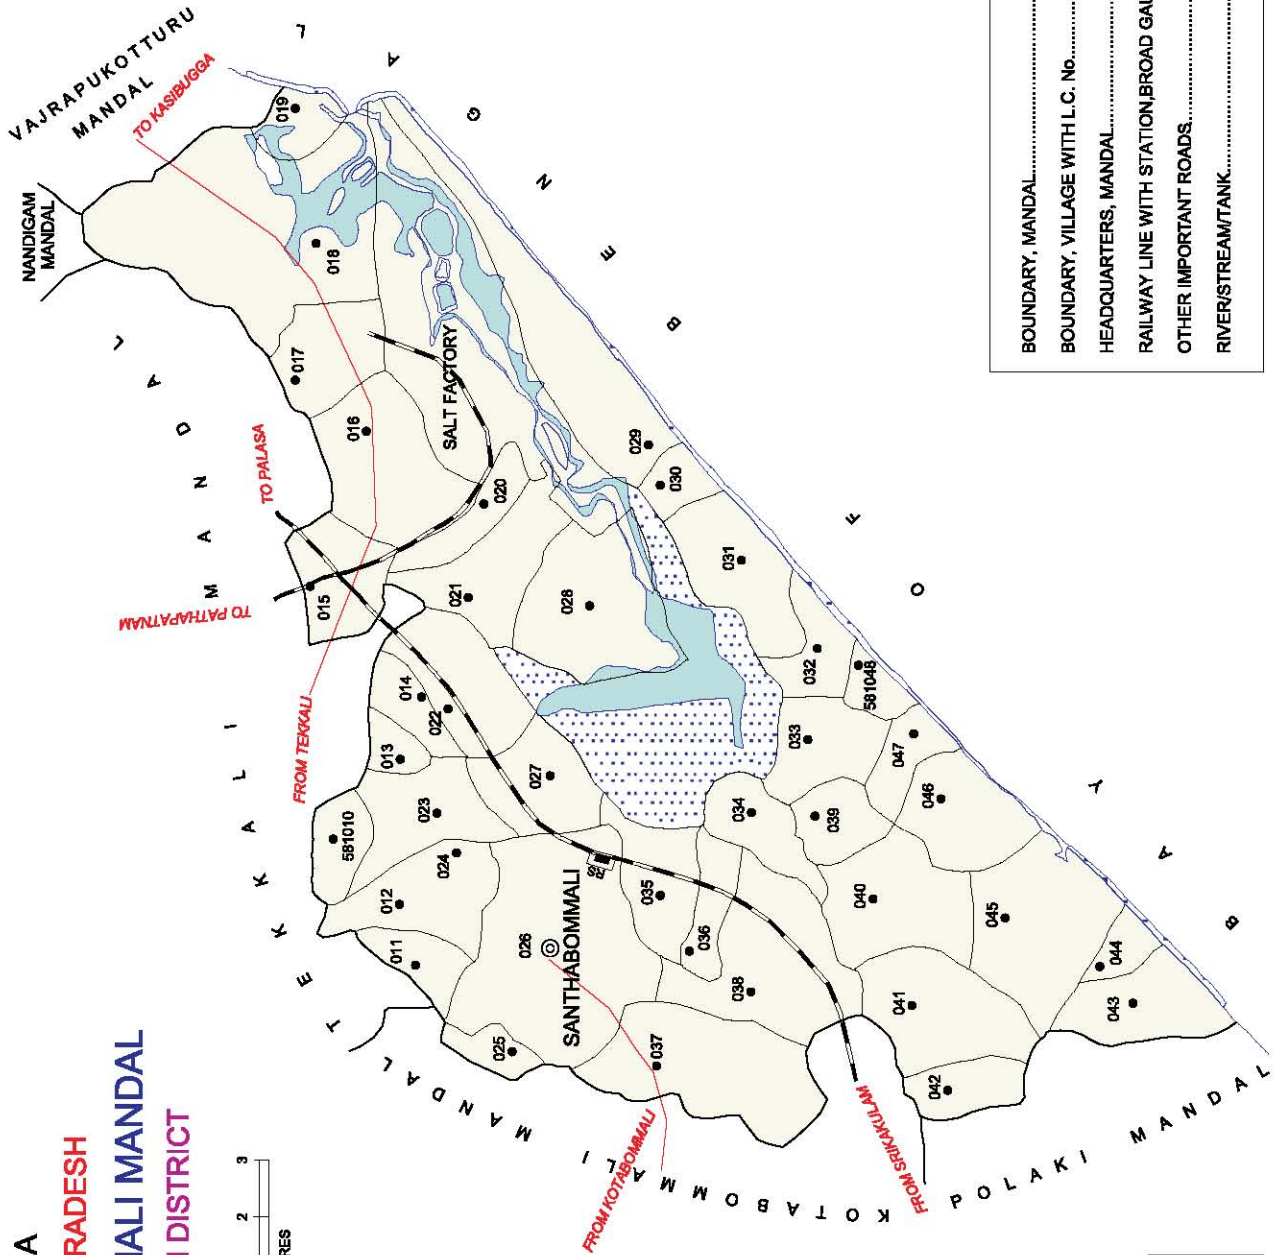

Note:- Tekkali (008) village is fully included in Tekkali (CT)

No. OF TOWNS : 1  
 No. OF VILLAGE : 52  
 DISTANCE FROM Dist. Hqtrs.  
 TO MANDAL : 62 Kms.

INDIA  
 ANDHRA PRADESH  
 SANTHABOMMALI MANDAL  
 SRIKAKULAM DISTRICT