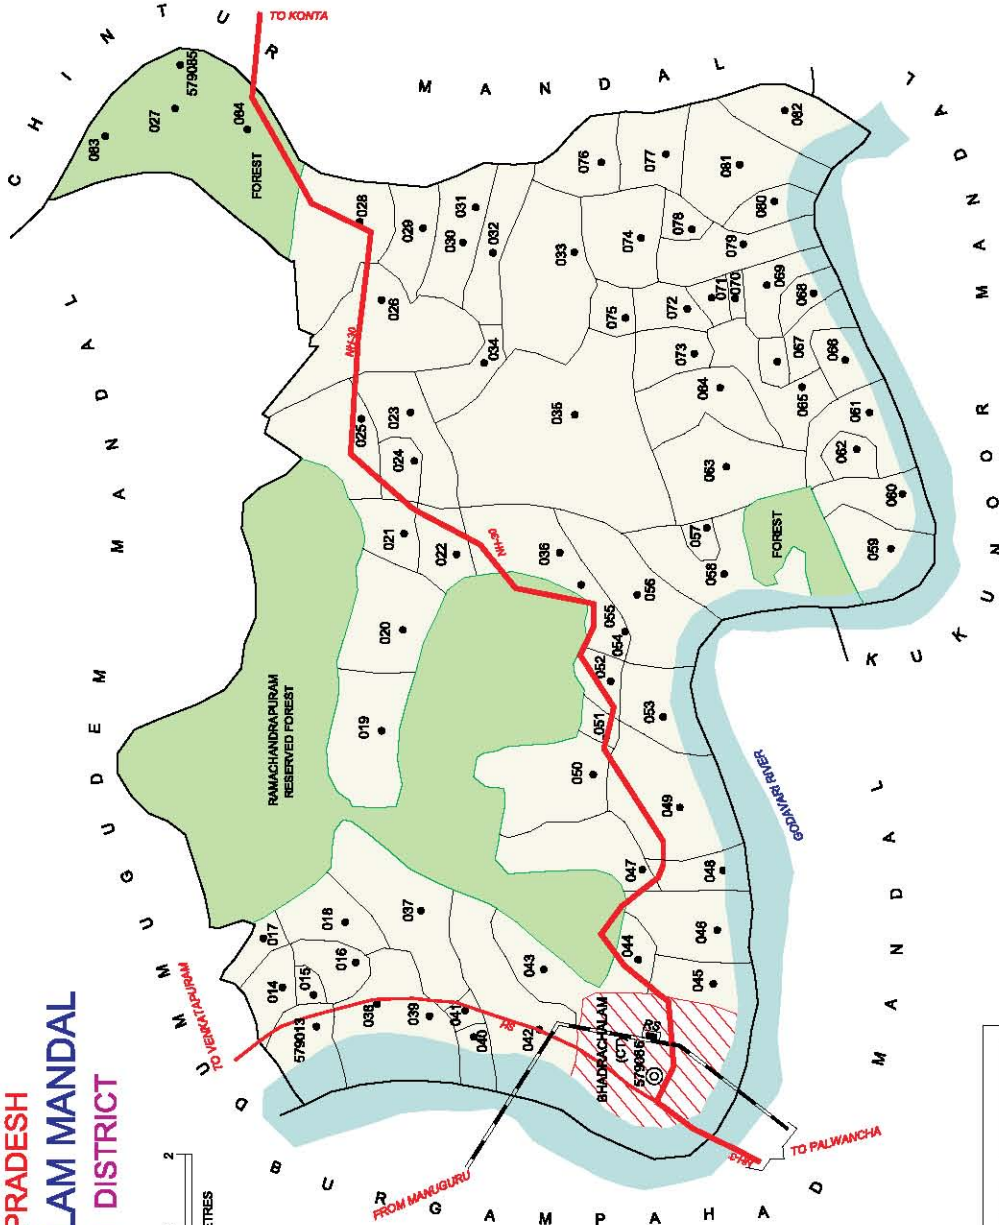

INDIA
ANDHRA PRADESH
BHADRACHALAM MANDAL
KHAMMAM DISTRICT

Nr. OF TOWNS : 1
Nr. OF VILLAGES : 73
DISTANCE FROM DIET. H. QRS.
TO MANDAL H. QRS.: 114 kms.

.....	BOUNDARY, MANDAL
.....	BOUNDARY, VILLAGE WITH LC NO
.....	HEADQUARTERS, MANDAL
.....	NATIONAL HIGHWAY
.....	STATE HIGHWAY
.....	RAILWAY LINE WITH STATION: BROAD GAUGE
.....	CENSUS TOWNS WITH LC NO
.....	RIVER / STREAM / TANK
.....	FOREST