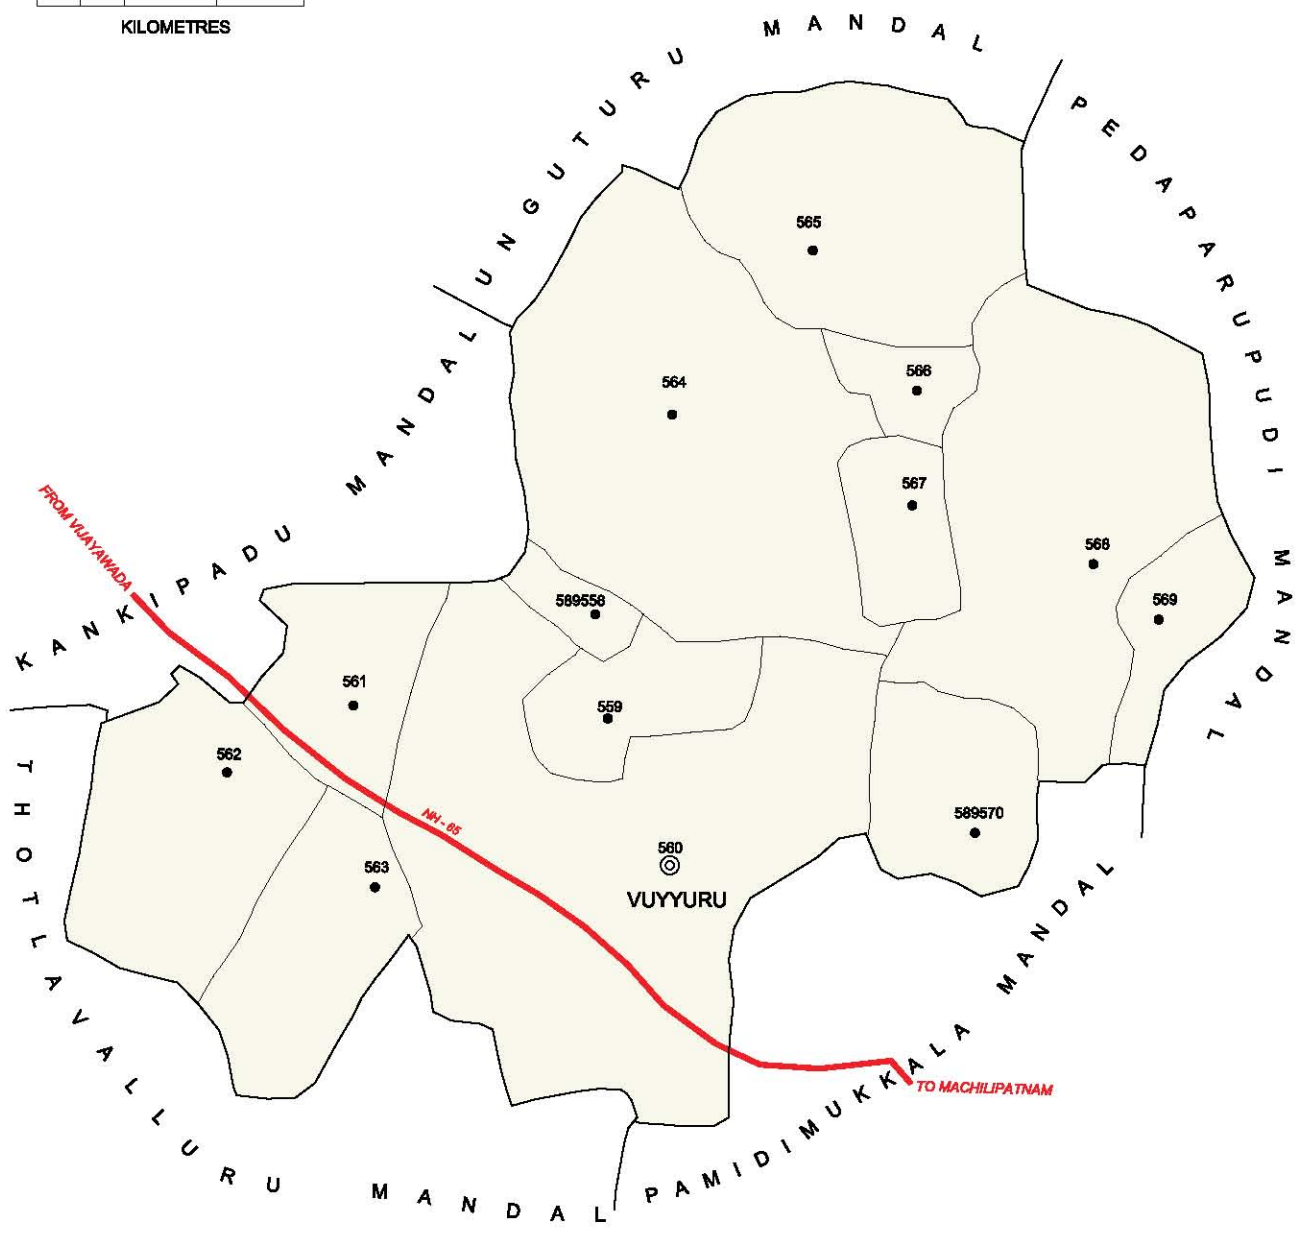

INDIA
ANDHRA PRADESH
VUYYURU MANDAL
KRISHNA DISTRICT

No. OF TOWNS : NIL
No. OF VILLAGES : 13
DISTANCE FROM Dist. H. Qrts.
TO MANDAL : 36 Kms.

BOUNDARY, MANDAL	.....
BOUNDARY, VILLAGE WITH L.C No.	 589558
HEADQUARTERS, MANDAL	..... (C)
NATIONAL HIGHWAY	..... NH-85