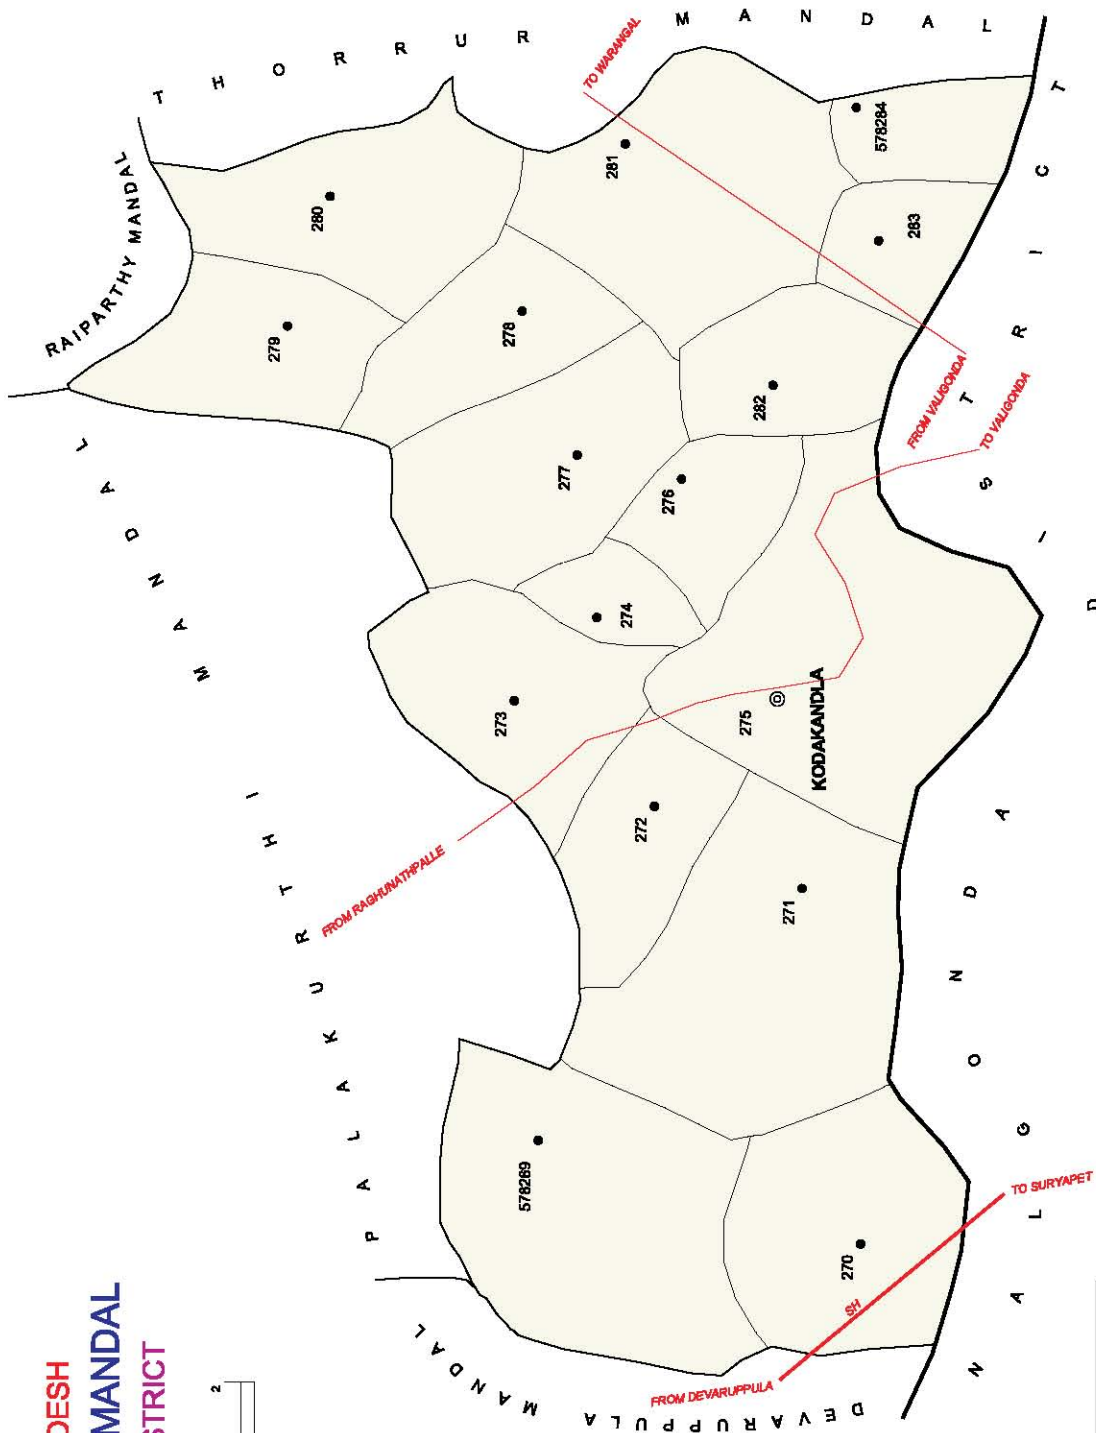

INDIA
ANDHRA PRADESH
KODAKANDLA MANDAL
WARANGAL DISTRICT

BOUNDARY, DISTRICT	.....
BOUNDARY, MANDAL	.....
BOUNDARY, VILLAGE WITH LG NO.	.....
HEADQUARTERS, MANDAL	⊙
STATE HIGHWAY	—
OTHER IMPORTANT ROADS	—

No. OF TOWNS : NIL
No. OF VILLAGES : 16
DISTANCE FROM Dist. H. Qrs.
TO MANDAL : 94 Kms.