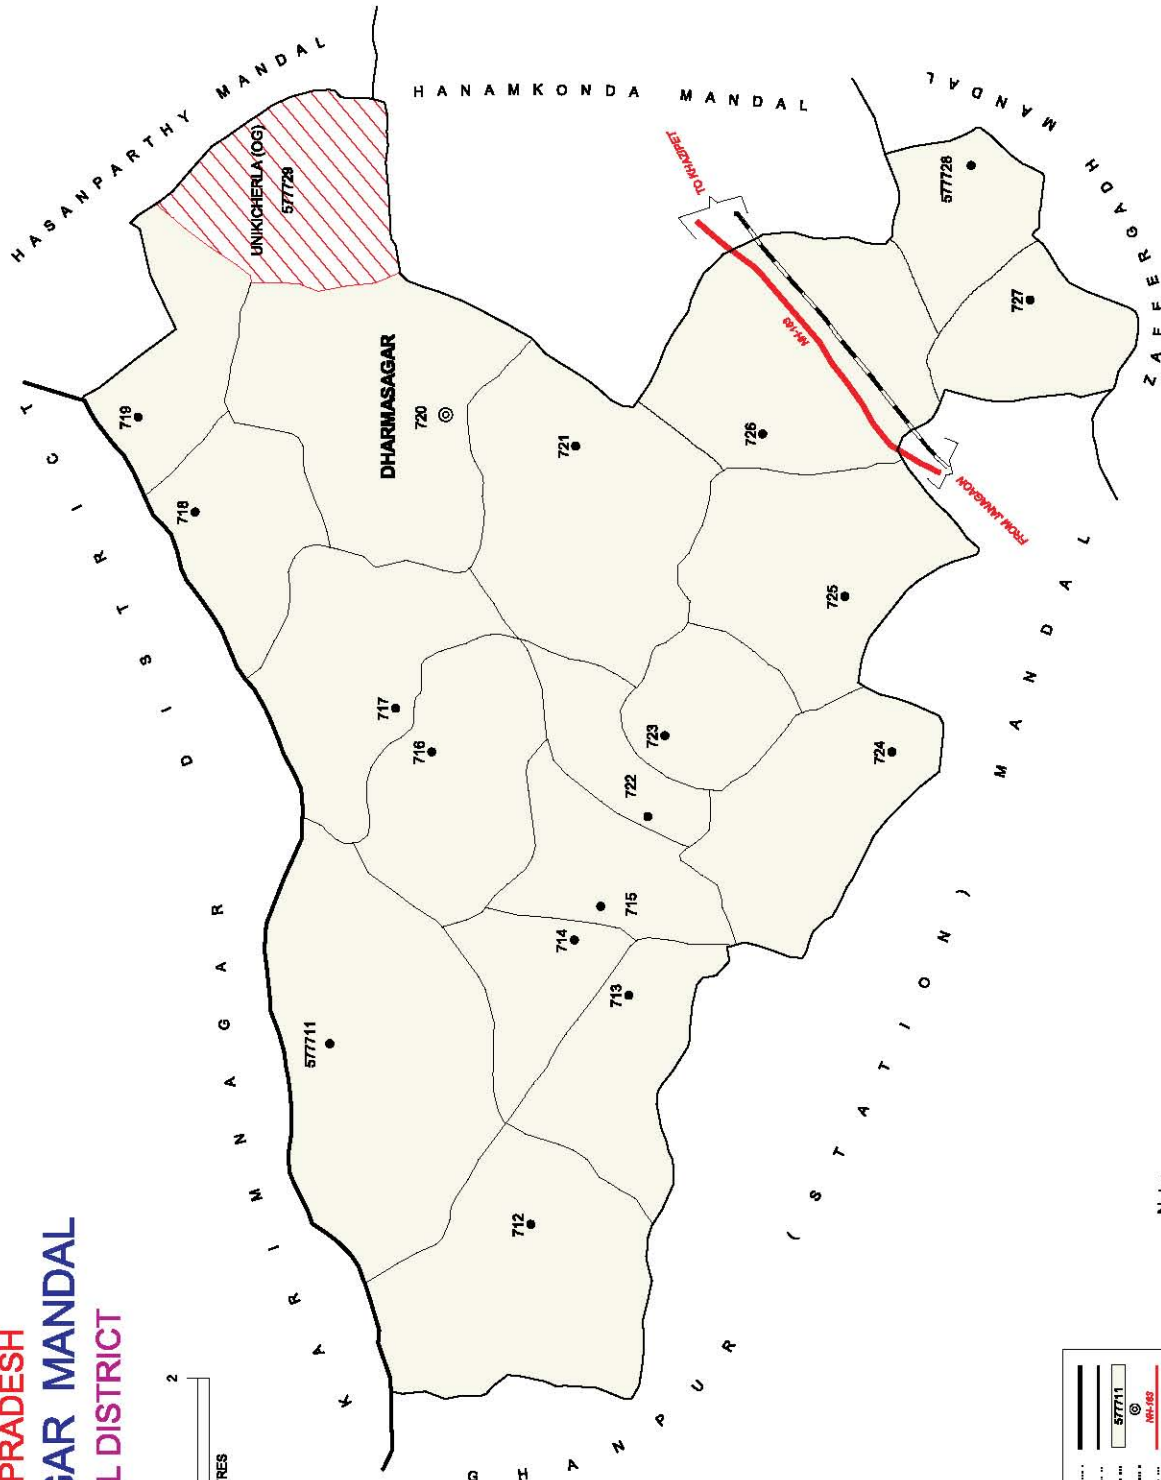

INDIA
ANDHRA PRADESH
DHARMA SAGAR MANDAL
WARANGAL DISTRICT

NO. OF TOWNS : NIL
NO. OF OGs : 1
NO. OF VILLAGES: 18
DISTANCE FROM DIST. H.Q.s
TO MANDAL : 22 Kms.

BOUNDARY, DISTRICT	.....
BOUNDARY, MANDAL	.....
BOUNDARY, VILLAGE WITH L.C.No.	577711
HEADQUARTERS, MANDAL	⊙
NATIONAL HIGHWAY	NH-185
RAILWAY LINE, BROAD GAUGE	—+—+—+—
CENSUS TOWN / OUT GROWTH WITH L.C.No.	57728

Note:
Unikichepula (728) village is fully Out Growth to Warangal (M.C.)