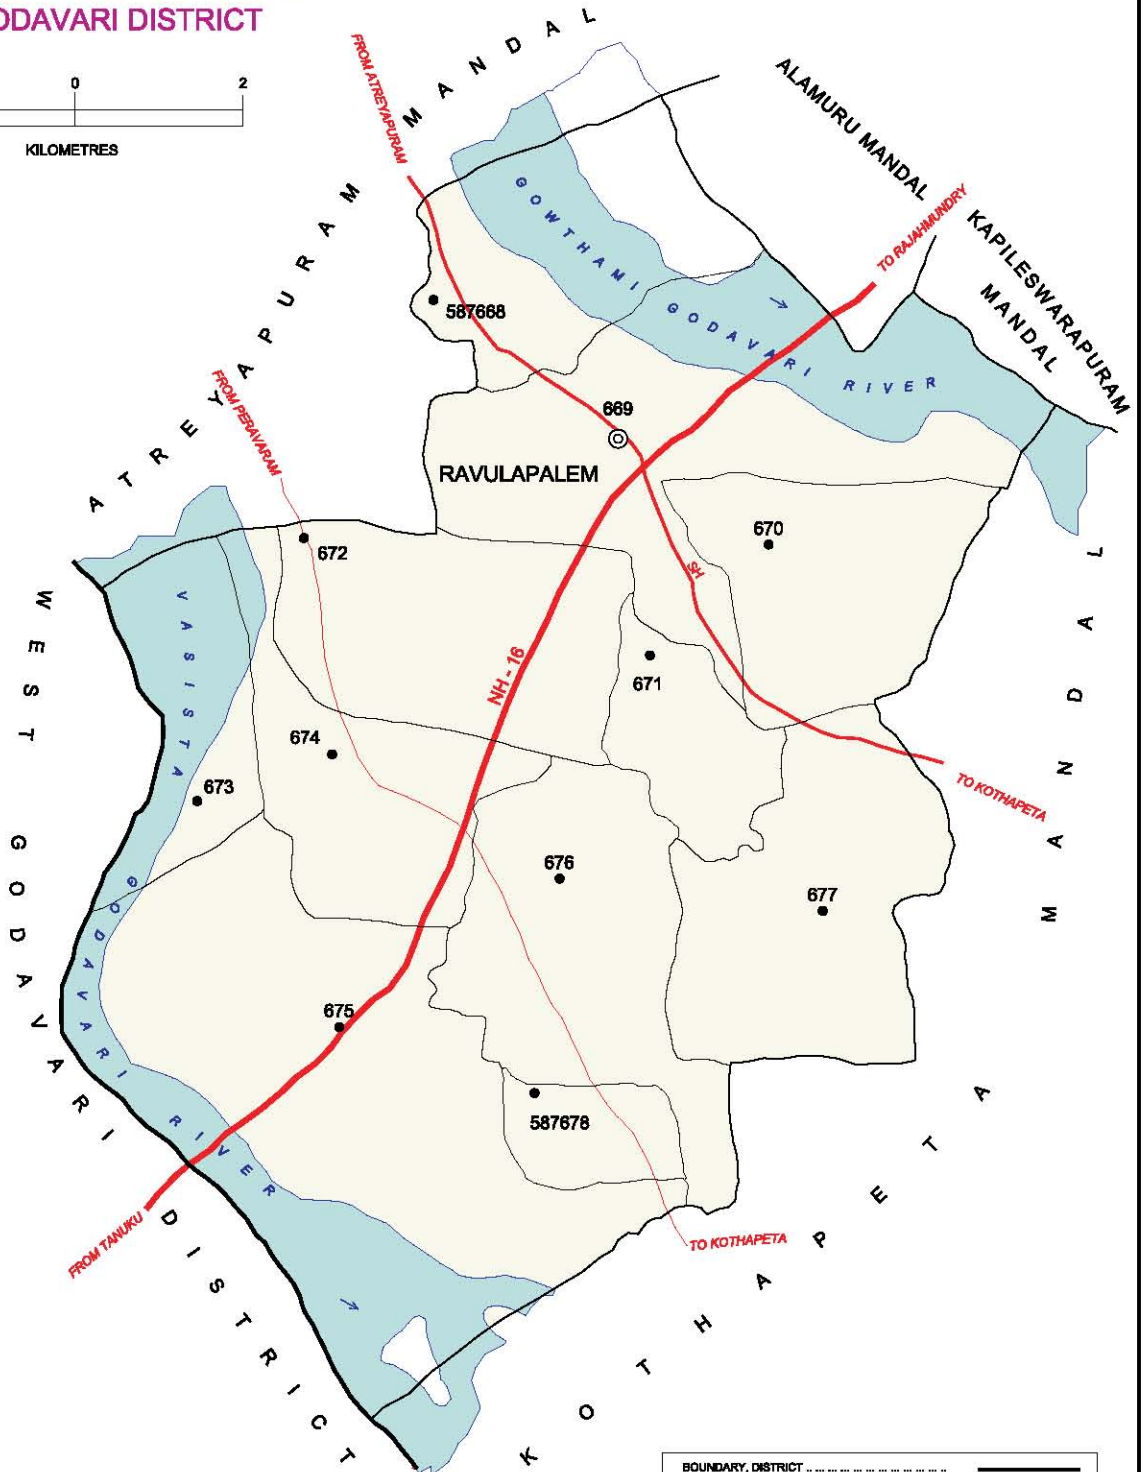

INDIA
ANDHRA PRADESH
RAVULAPALEM MANDAL
EAST GODAVARI DISTRICT

No. OF TOWNS : Nil
No. OF VILLAGES : 11
DISTANCE FROM Dist.H.Qtrs.
TO MANDAL H.Qtrs.: 75 Kms.

BOUNDARY, DISTRICT	
BOUNDARY, MANDAL	
BOUNDARY, VILLAGE WITH LCNo	
HEAD QUARTERS, MANDAL	
NATIONAL HIGHWAY	
STATE HIGHWAY	
OTHER IMPORTANT ROADS	
RIVER / STREAM / TANK