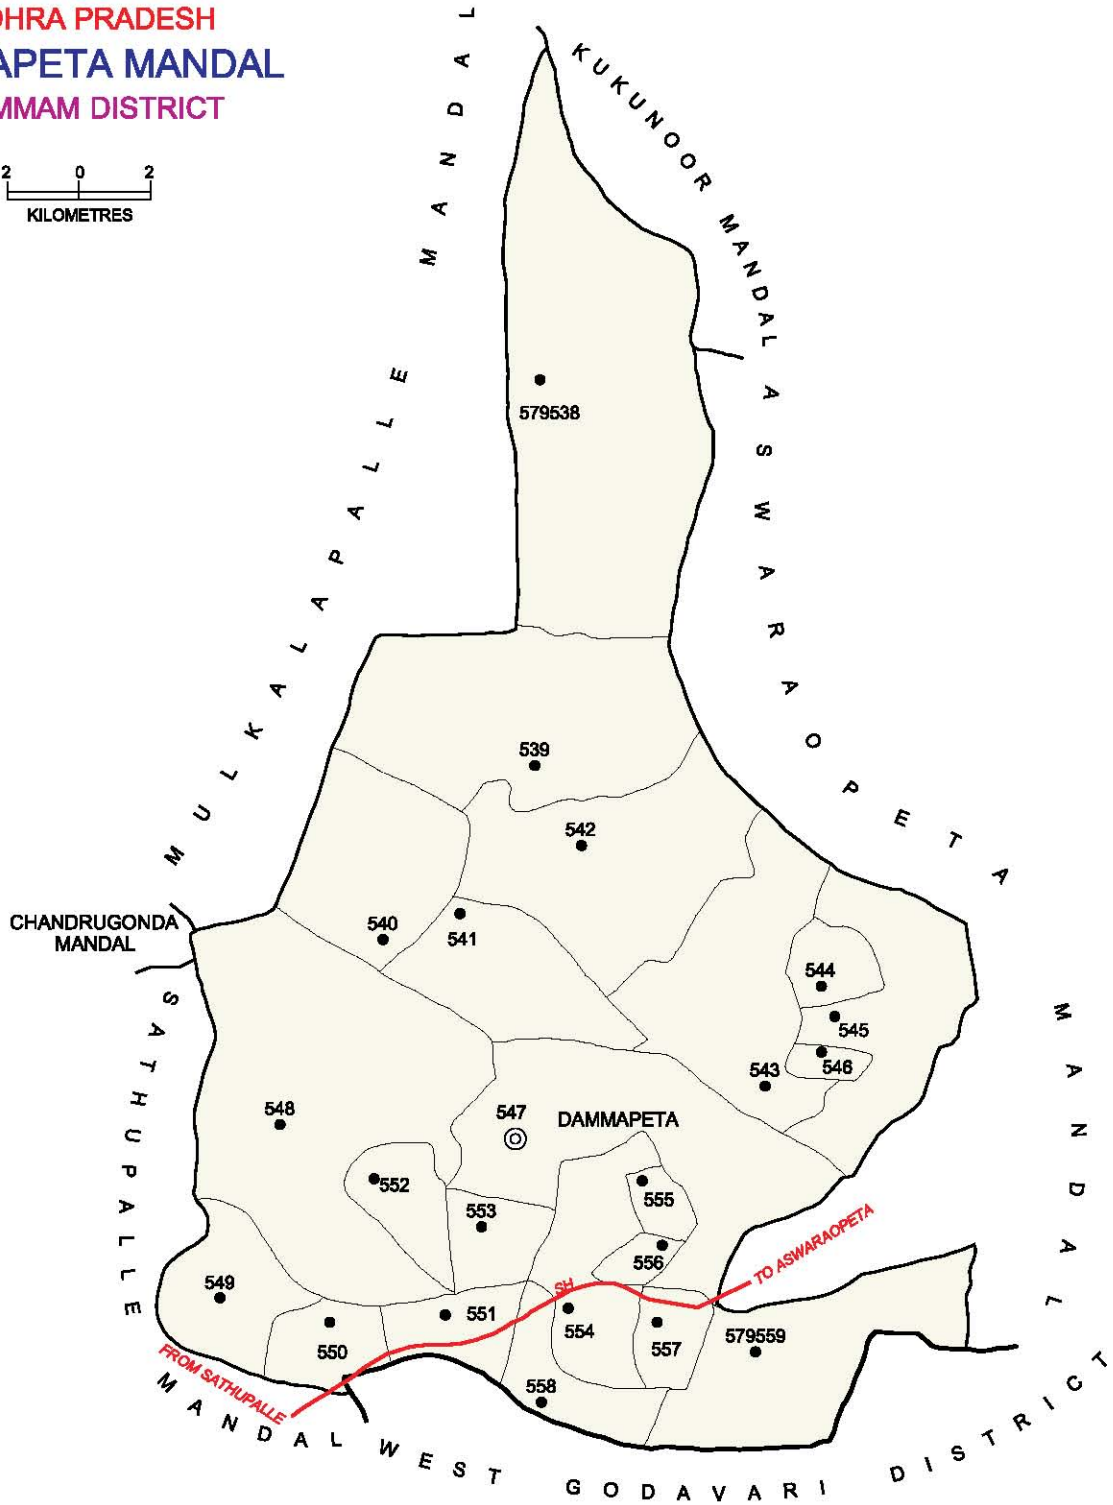

INDIA
ANDHRA PRADESH
DAMMAPETA MANDAL
KHAMMAM DISTRICT

BOUNDARY, DISTRICT	—————
BOUNDARY, MANDAL	—————
BOUNDARY, VILLAGE WITH LC NO	579538
HEADQUARTERS, MANDAL	⊙
STATE HIGHWAY	SH

No. OF TOWNS : NIL
No. OF VILLAGES : 22
DISTANCE FROM Dist. H.Q.s.
TO MANDAL H.Q.s. : 100 kms.