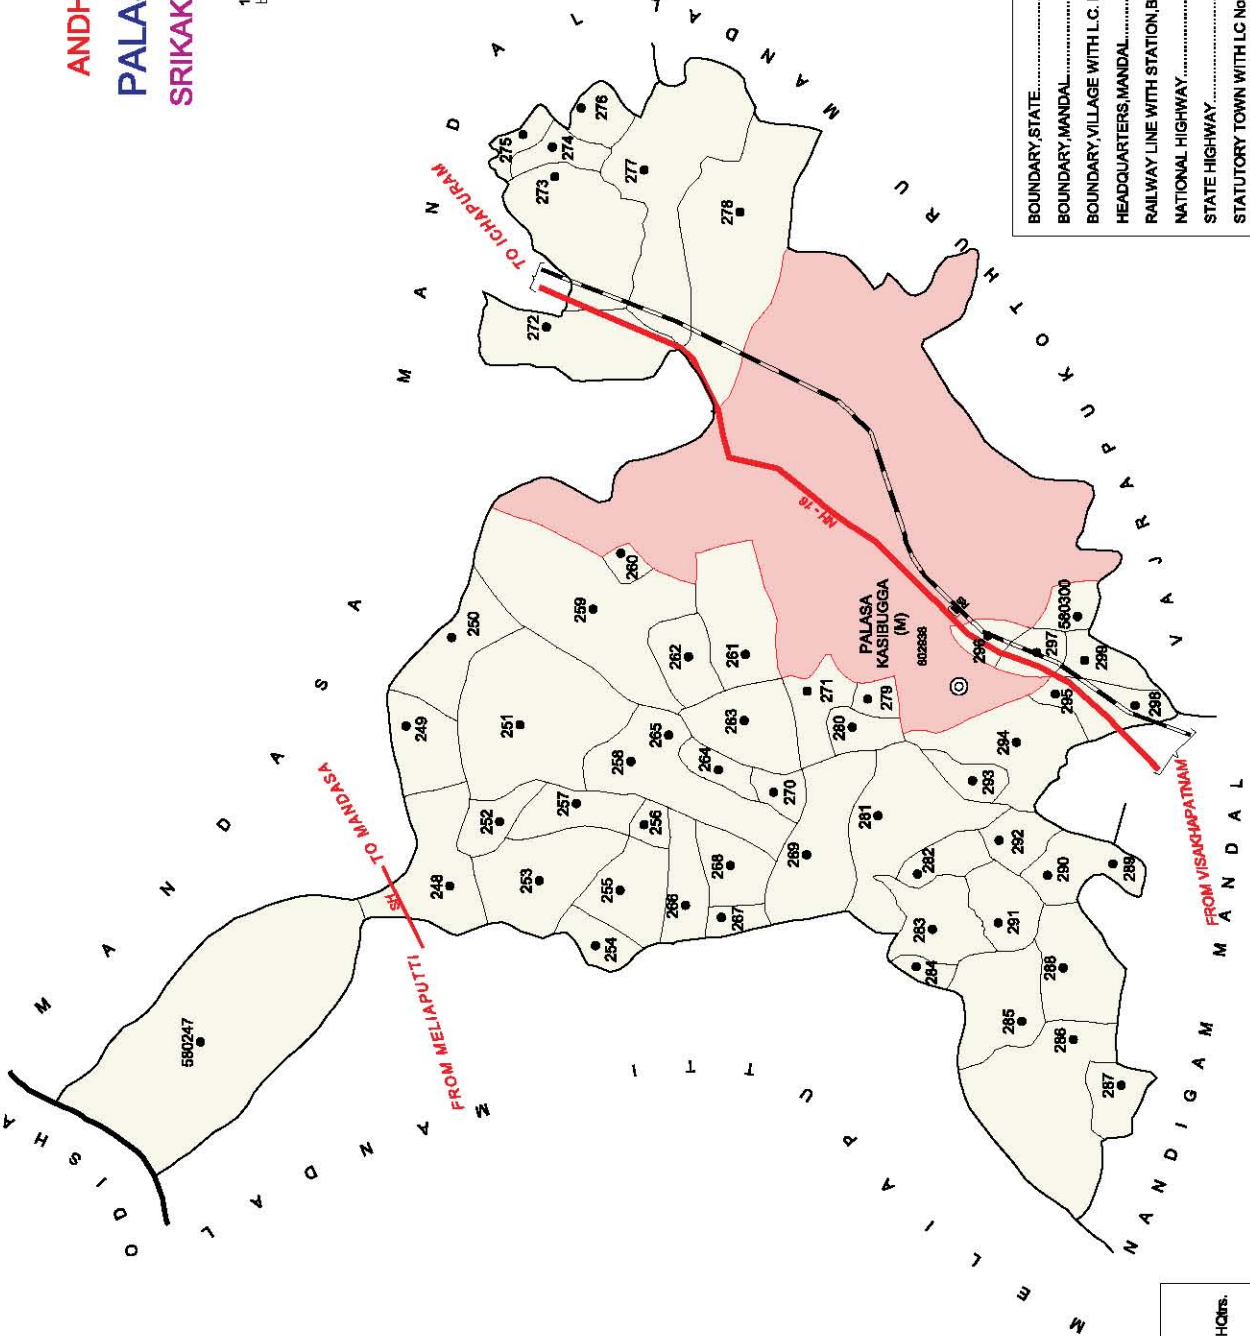

INDIA

ANDHRA PRADESH

PALASA MANDAL

SRIKAKULAM DISTRICT