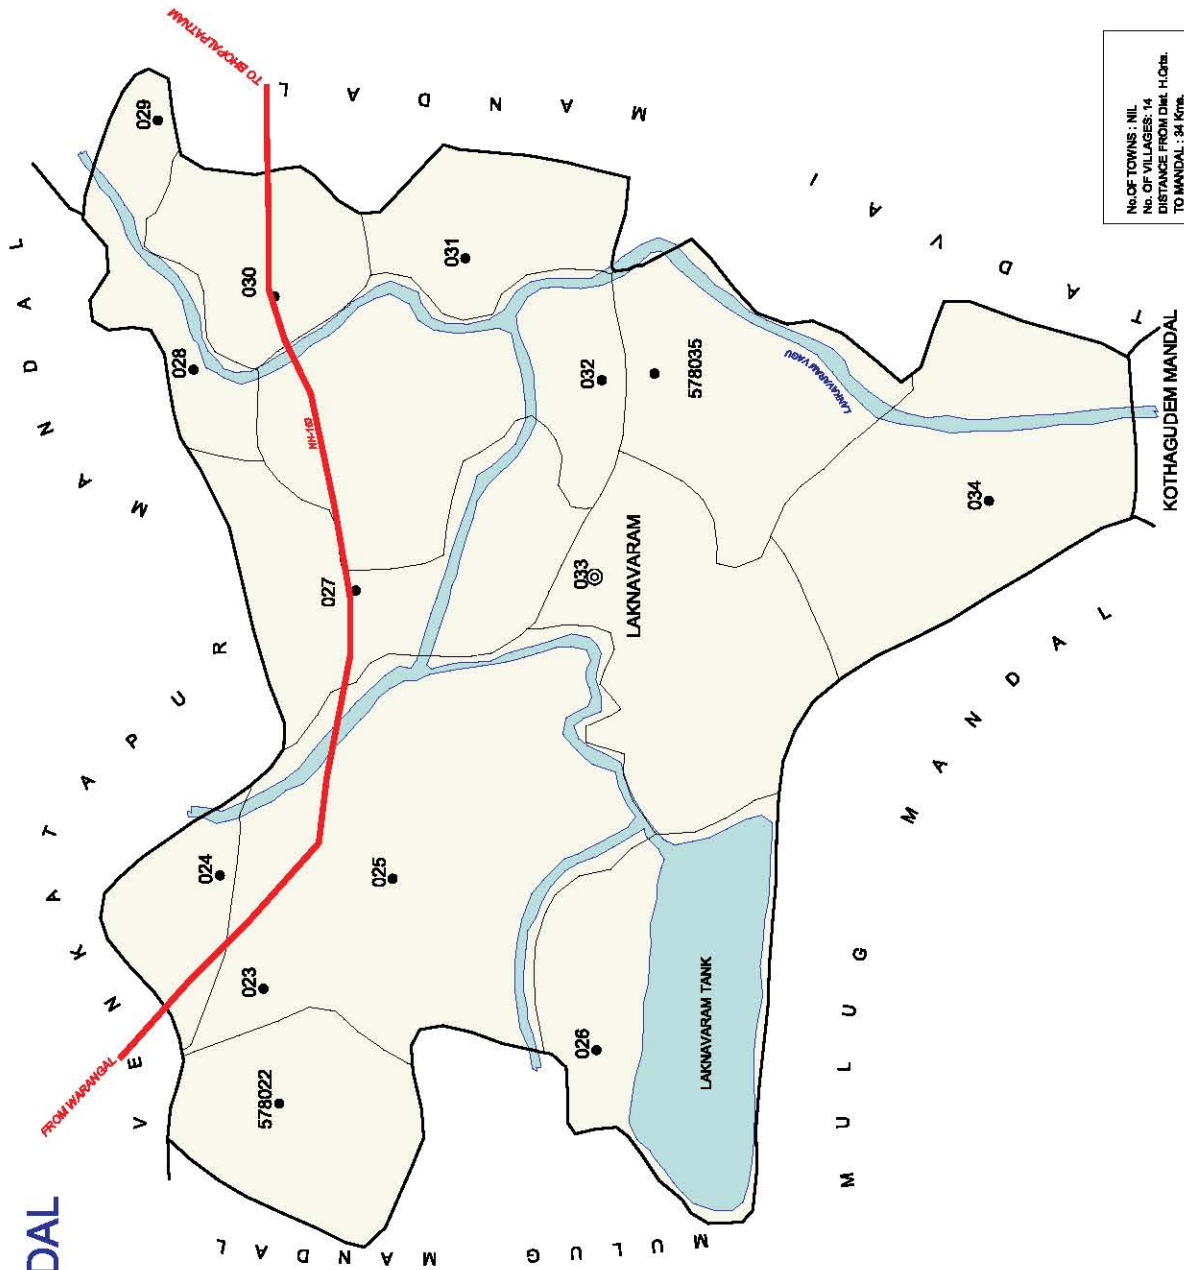

INDIA
ANDHRA PRADESH
GOVINDARAOPET MANDAL
WARANGAL DISTRICT

BOUNDARY, MANDAL .....
BOUNDARY, VILLAGE WITH L.C.N. ....
HEADQUARTERS, MANDAL .....
NATIONAL HIGHWAY .....
RIVER/STREAM/TANK .....

578022
033
NH-15

No. OF TOWNS : NIL
No. OF VILLAGES : 14
DISTANCE FROM Dist. H. Q. to
TO MANDAL : 34 Kms.