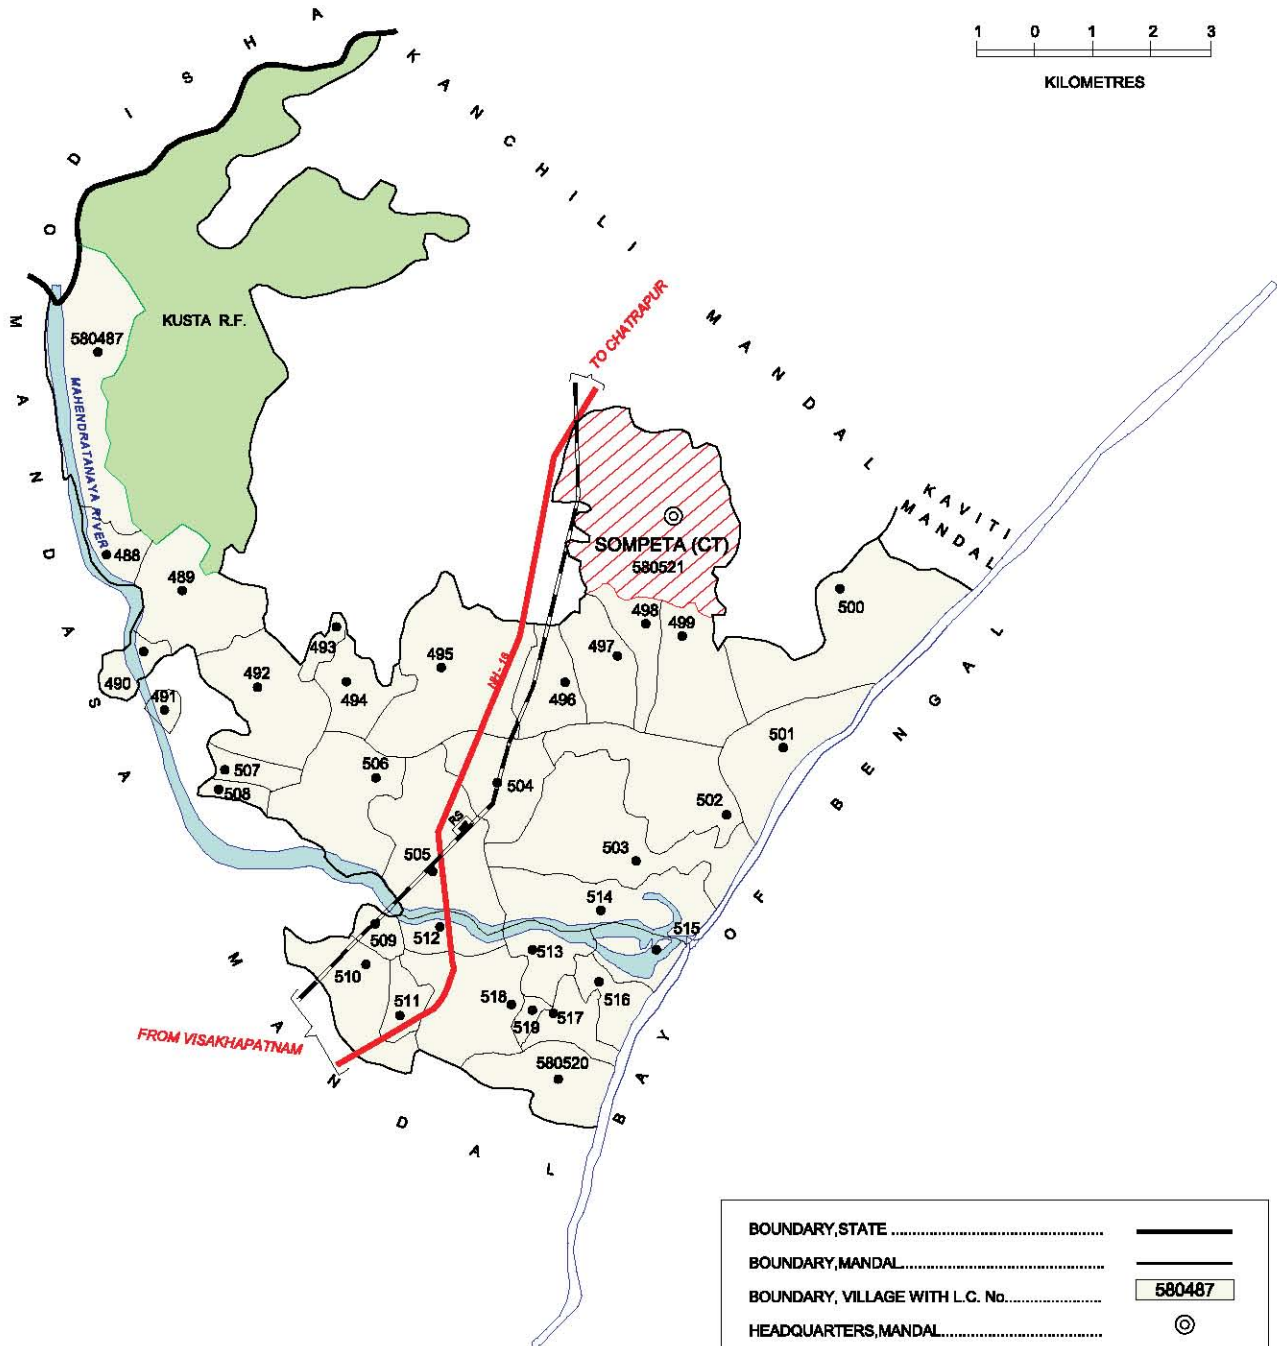

INDIA
ANDHRA PRADESH
SOMPETA MANDAL
SRIKAKULAM DISTRICT

No. OF TOWNS : 1
No. OF VILLAGES : 34
DISTANCE FROM Dist.H.Qtrs.
TO MANDAL : 128 Kms.

BOUNDARY, STATE	—————
BOUNDARY, MANDAL	—————
BOUNDARY, VILLAGE WITH L.C. No.....	580487
HEADQUARTERS, MANDAL.....	⊙
RAILWAY LINE WITH STATION, BROAD GAUGE...	RS
NATIONAL HIGHWAY	NH - 16
RIVER / STREAM / TANK.....	~~~~~
CENSUS TOWN WITH L.C.No.....	580521
FOREST.....	R.F.