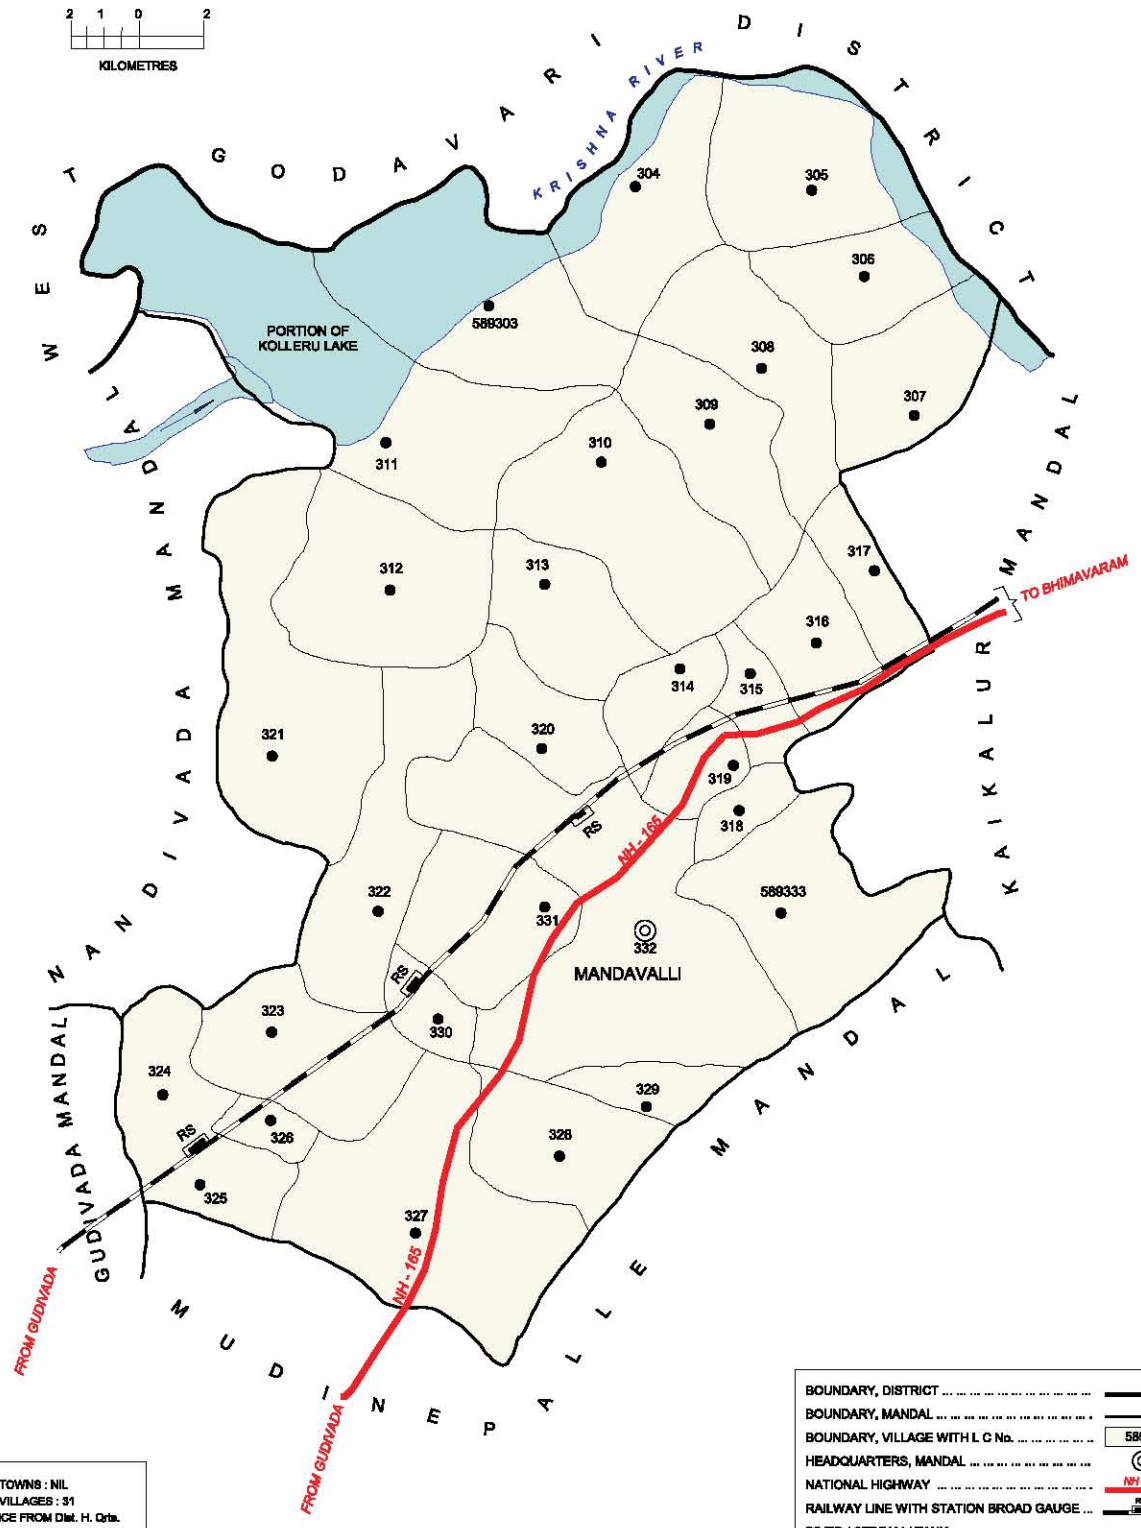

INDIA
ANDHRA PRADESH
MANDAVALLI MANDAL
KRISHNA DISTRICT

No. OF TOWNS : NIL
No. OF VILLAGES : 31
DISTANCE FROM Dist. H. Qrta.
TO MANDAL : 60 Kms.

BOUNDARY, DISTRICT	—————
BOUNDARY, MANDAL	—————
BOUNDARY, VILLAGE WITH L. C. No.	589303
HEADQUARTERS, MANDAL	⊙
NATIONAL HIGHWAY	— NH-185 —
RAILWAY LINE WITH STATION BROAD GAUGE	— R —
RIVER / STREAM / TANK	~~~~~