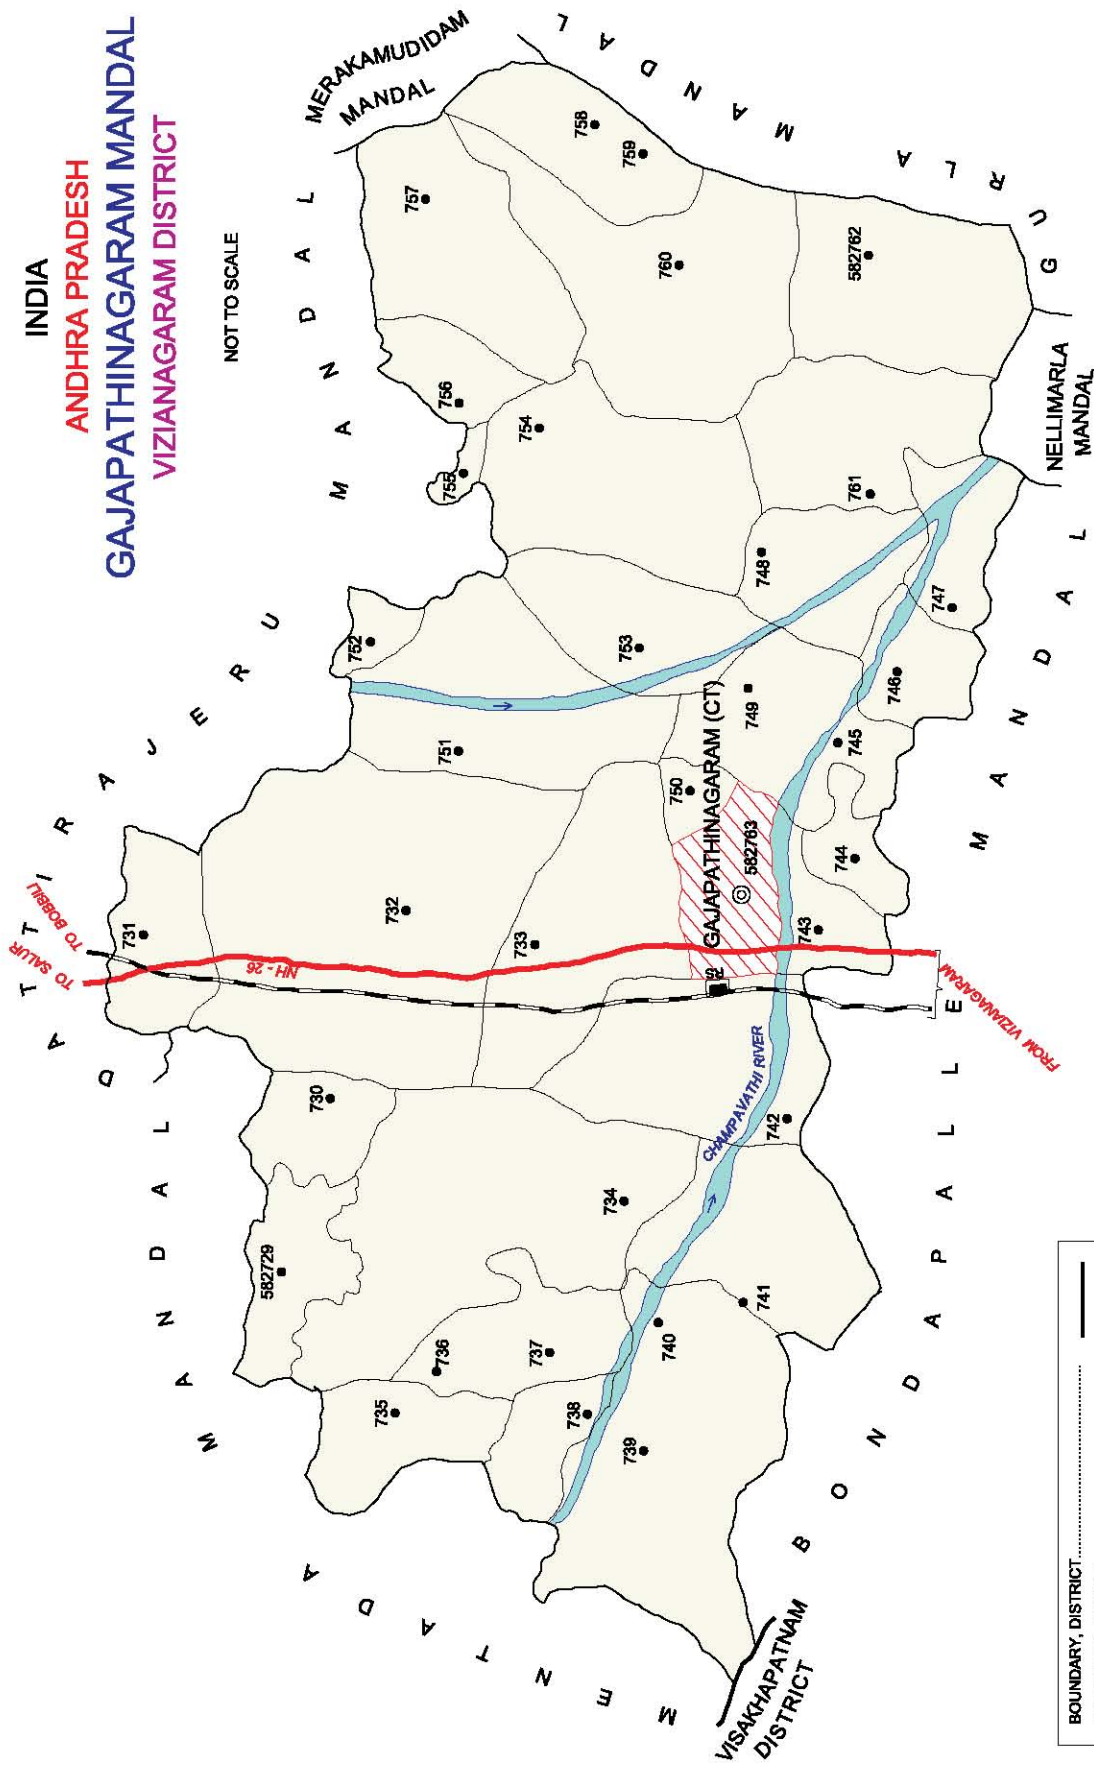

INDIA

ANDHRA PRADESH

GAJAPATHINAGARAM MANDAL
VIZIANAGARAM DISTRICT

NOT TO SCALE

NO. OF TOWNS : 1
NO. OF VILLAGES : 34
DISTANCE FROM Dist. H. Qtrs.
TO MANDAL : 20 Kms.

.....	BOUNDARY, DISTRICT
.....	BOUNDARY, MANDAL
.....	BOUNDARY, VILLAGE WITH L.C. No.
.....	HEADQUARTERS, MANDAL
.....	NATIONAL HIGHWAY WITH NO.
.....	RAILWAY LINE WITH STATION, BROAD GAUGE
.....	RIVER / STREAM / TANK
.....	CENSUS TOWN WITH L.C.NO