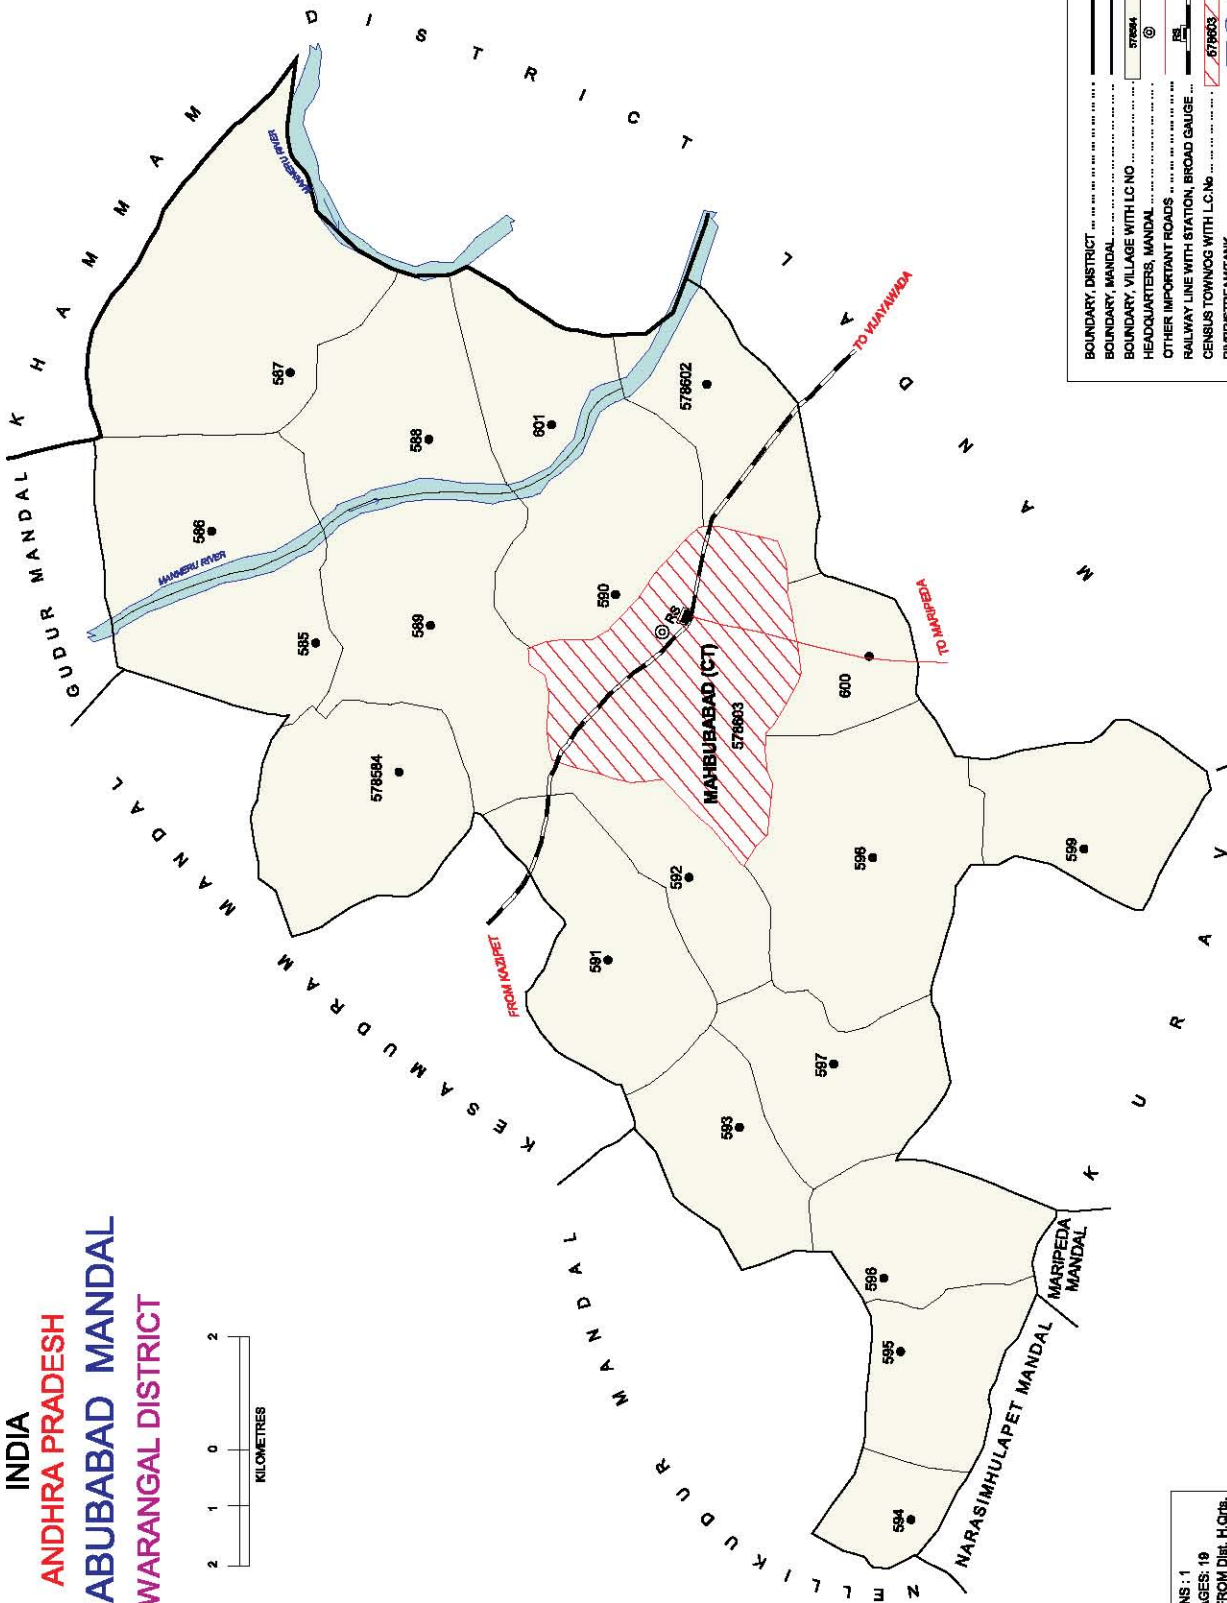

INDIA
ANDHRA PRADESH
MAHABUBABAD MANDAL
WARANGAL DISTRICT

No. OF TOWNS : 1
No. OF VILLAGES : 19
DISTANCE FROM Dist. H. Qtrs.
TO MANDAL : 50 Kms.

Note: Mahabubabad (603) village is fully included in Mahabubabad (CT).