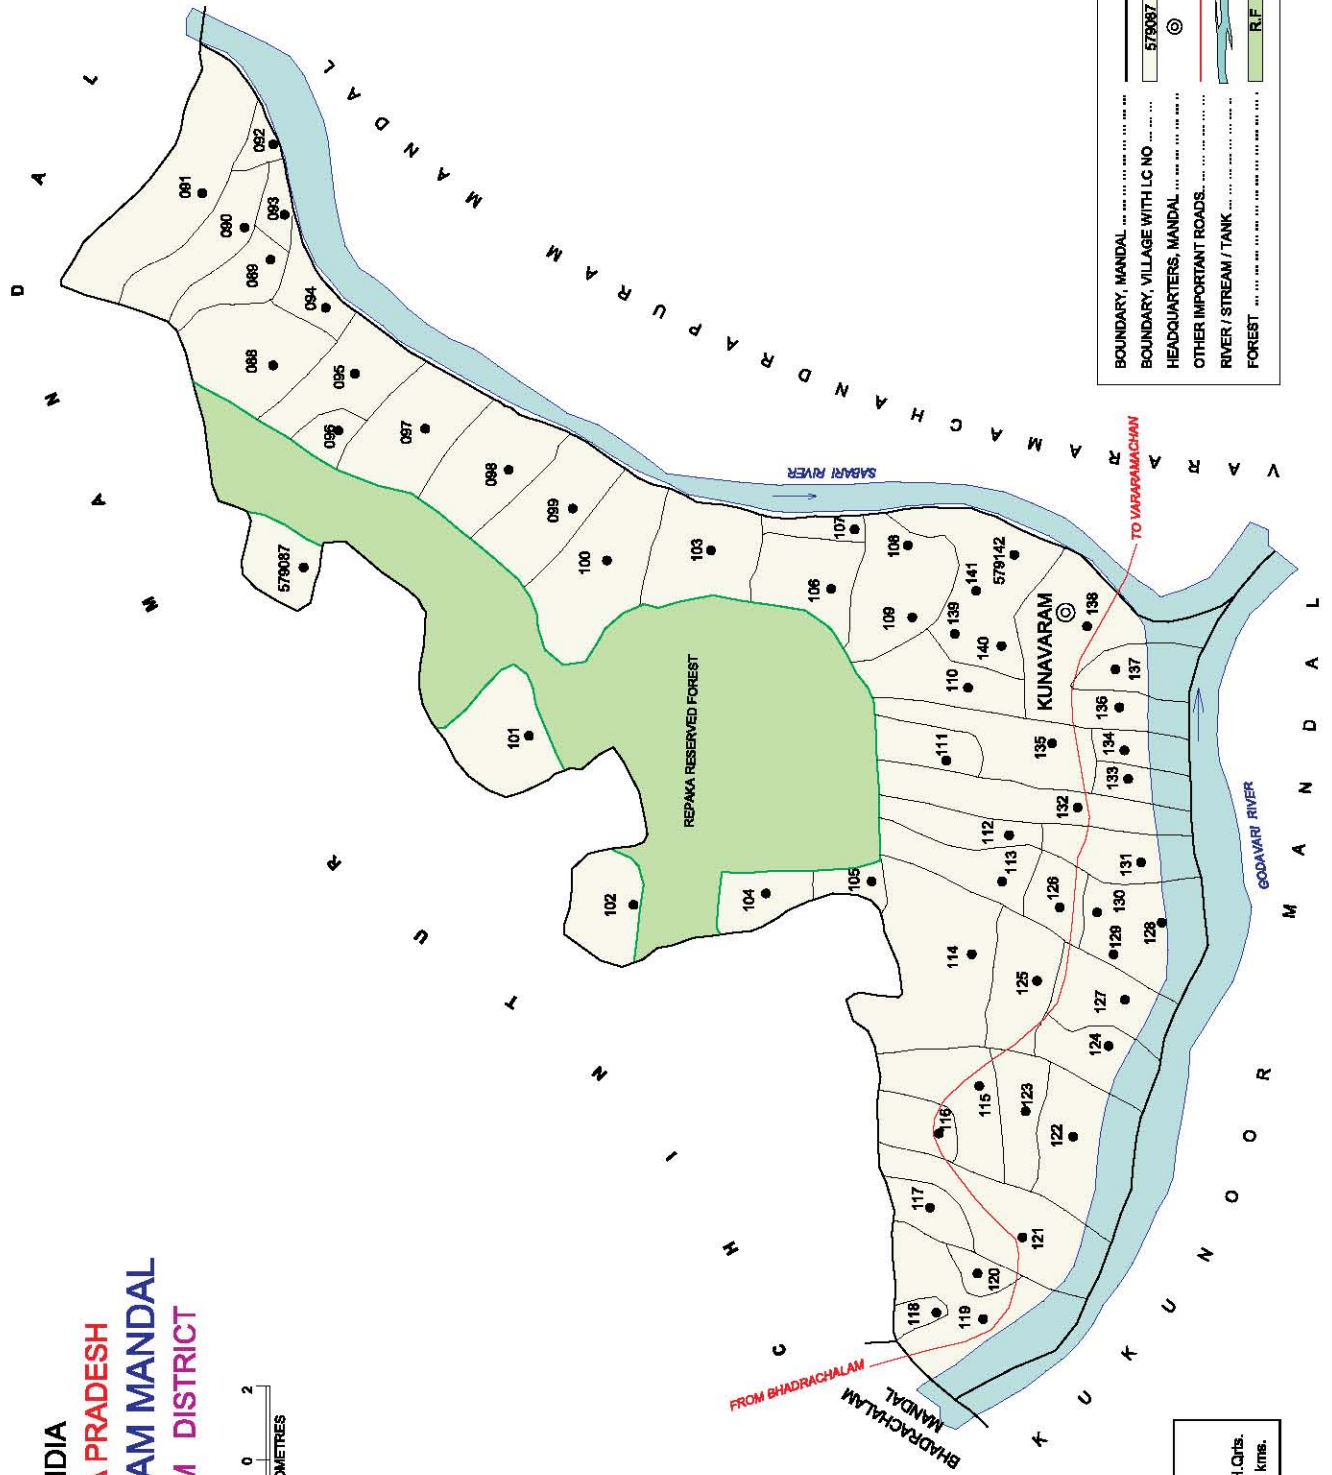

INDIA
ANDHRA PRADESH
KUNAVARAM MANDAL
KHAMMAM DISTRICT

BOUNDARY, MANDAL	579087
BOUNDARY, VILLAGE WITH LC NO	⊙
HEADQUARTERS, MANDAL	
OTHER IMPORTANT ROADS	
RIVER / STREAM / TANK	
FOREST	

Nb. OF TOWNS : NIL
Nb. OF VILLAGES : 56
DISTANCE FROM Dist. H.Q.s. TO MANDAL H.Q.s.: 164 kms.