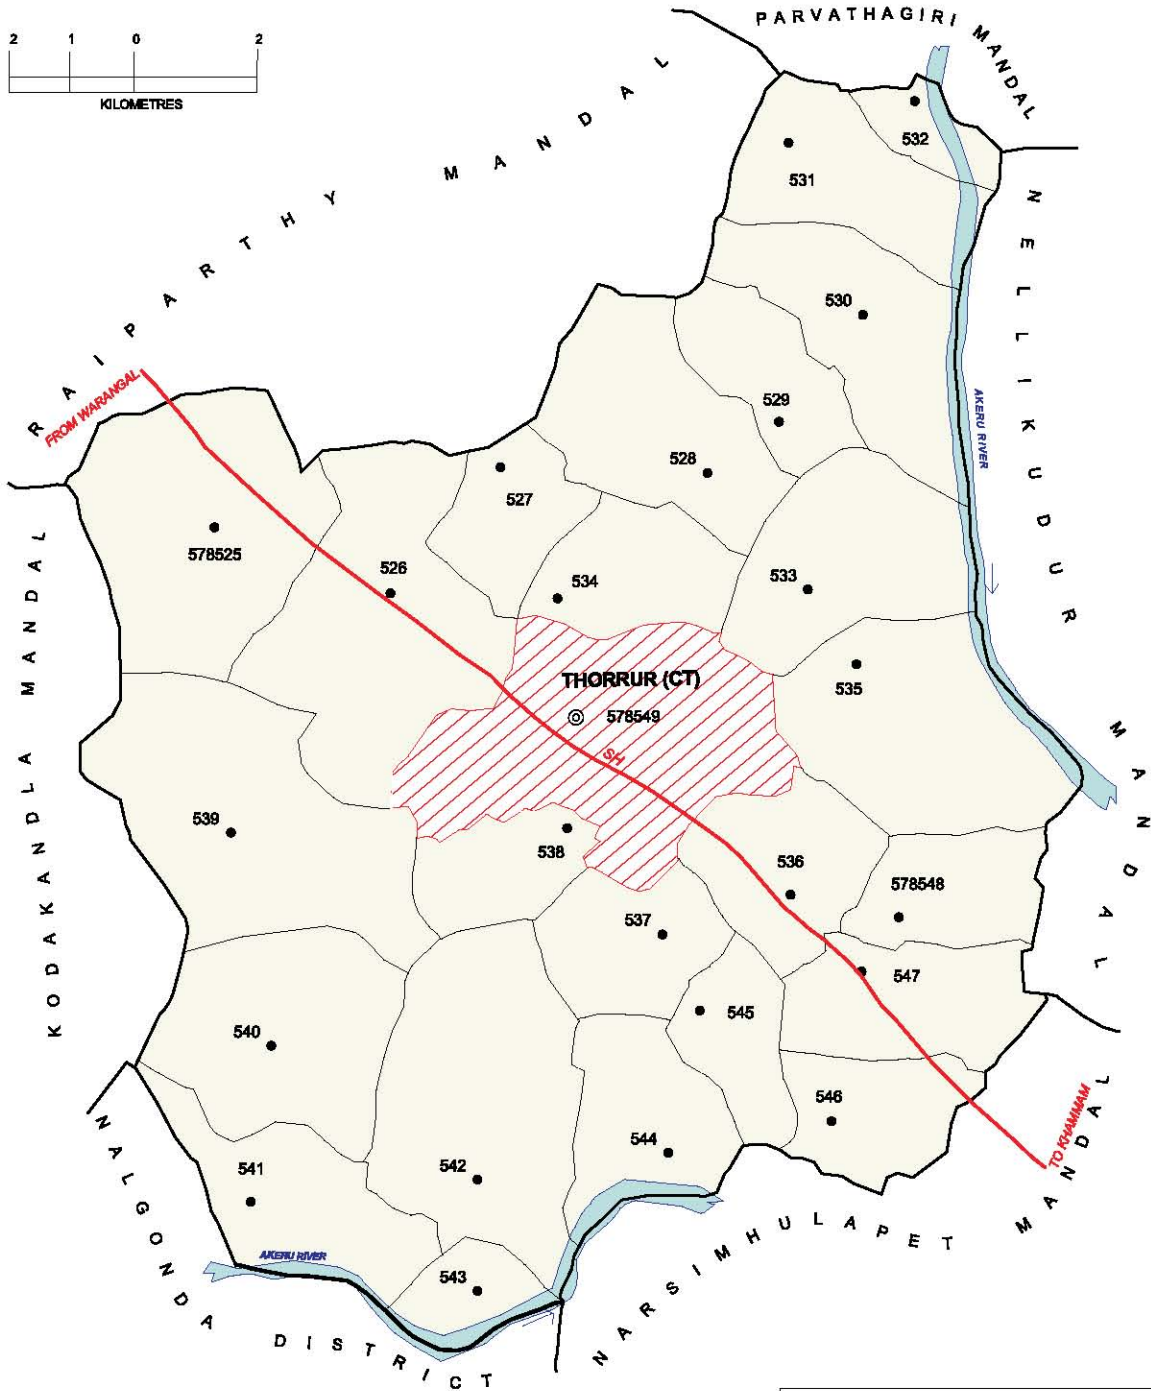

INDIA
ANDHRA PRADESH
THORRUR MANDAL
WARANGAL DISTRICT

No. OF TOWNS : 1
 No. OF VILLAGES: 24
 DISTANCE FROM Dist. H. Qtrs.
 TO MANDAL : 90 Kms.

Note: Thorrur (549) village is fully included in Thorrur (CT)