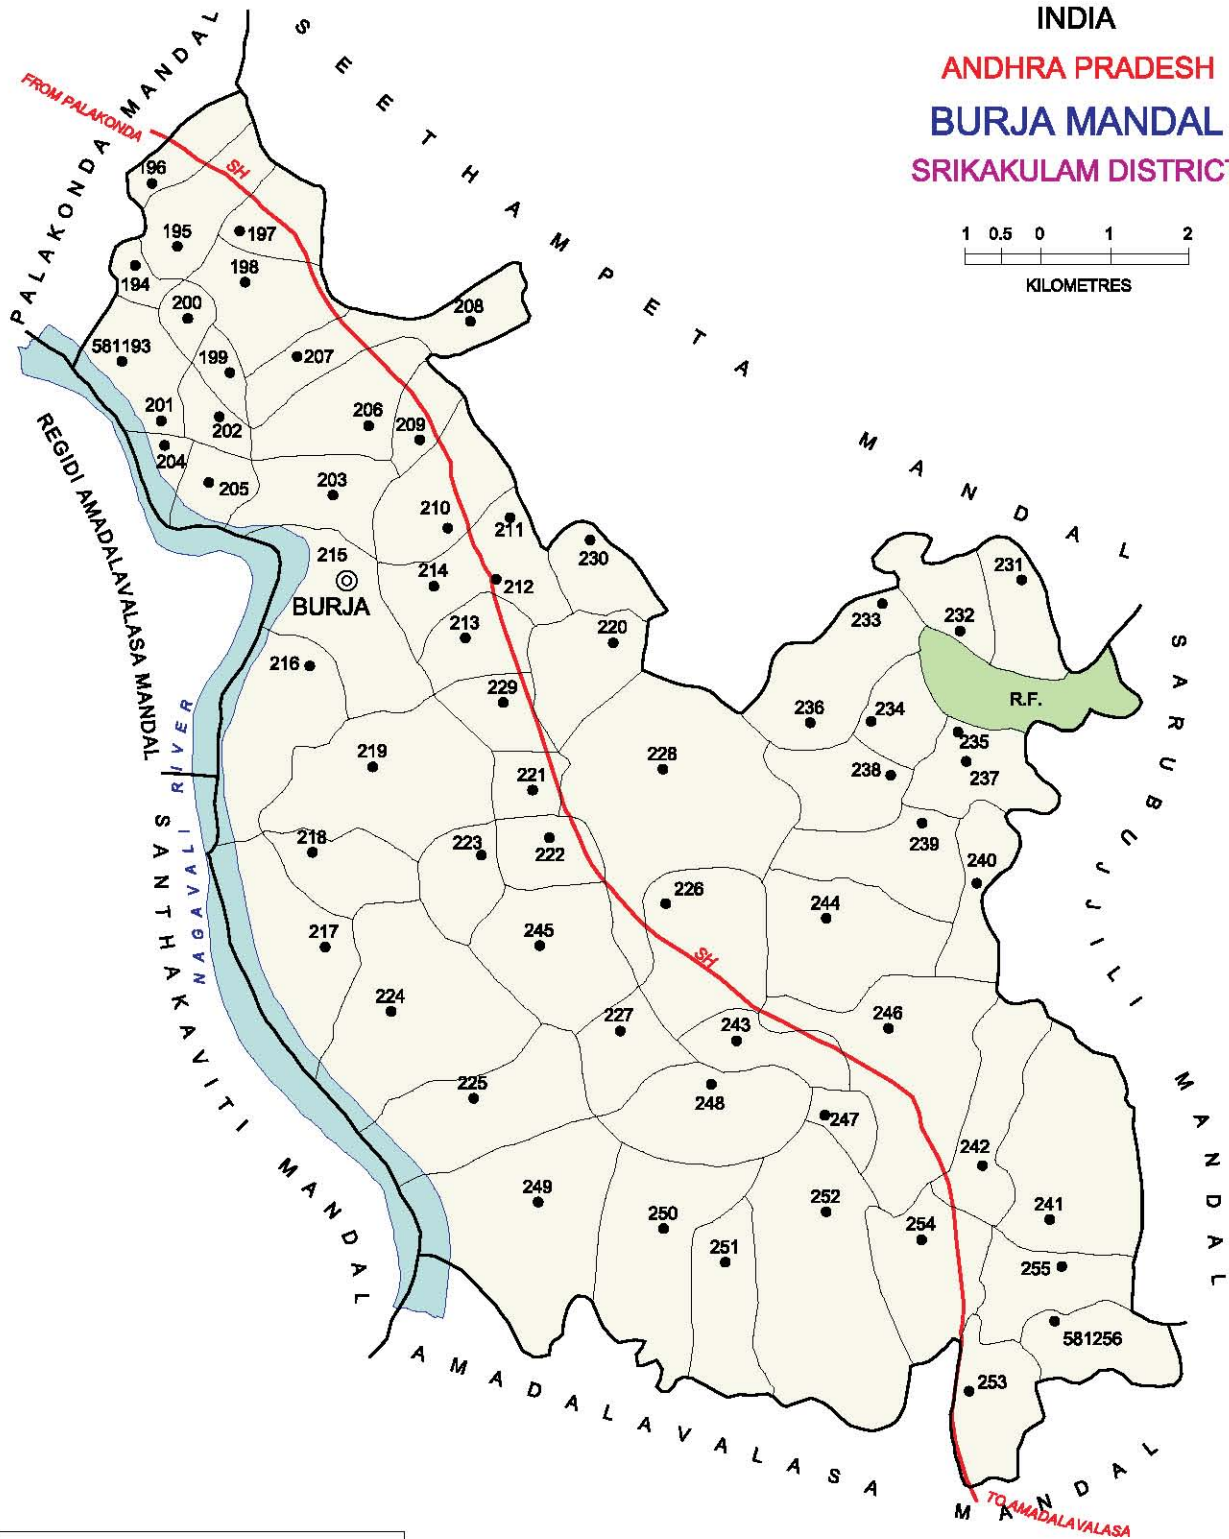

INDIA
ANDHRA PRADESH
BURJA MANDAL
SRIKAKULAM DISTRICT

BOUNDARY, MANDAL.....	—————
BOUNDARY, VILLAGE WITH L.C. No.....	581256
HEADQUARTERS, MANDAL.....	⊙
STATE HIGHWAY.....	SH
RIVER / STREAM / TANK.....	~~~~~
FOREST.....	R.F.

No. OF TOWNS : NIL
No. OF VILLAGES : 64
DISTANCE FROM Dist. H.Qtrs.
TO MANDAL : 51 Kms.