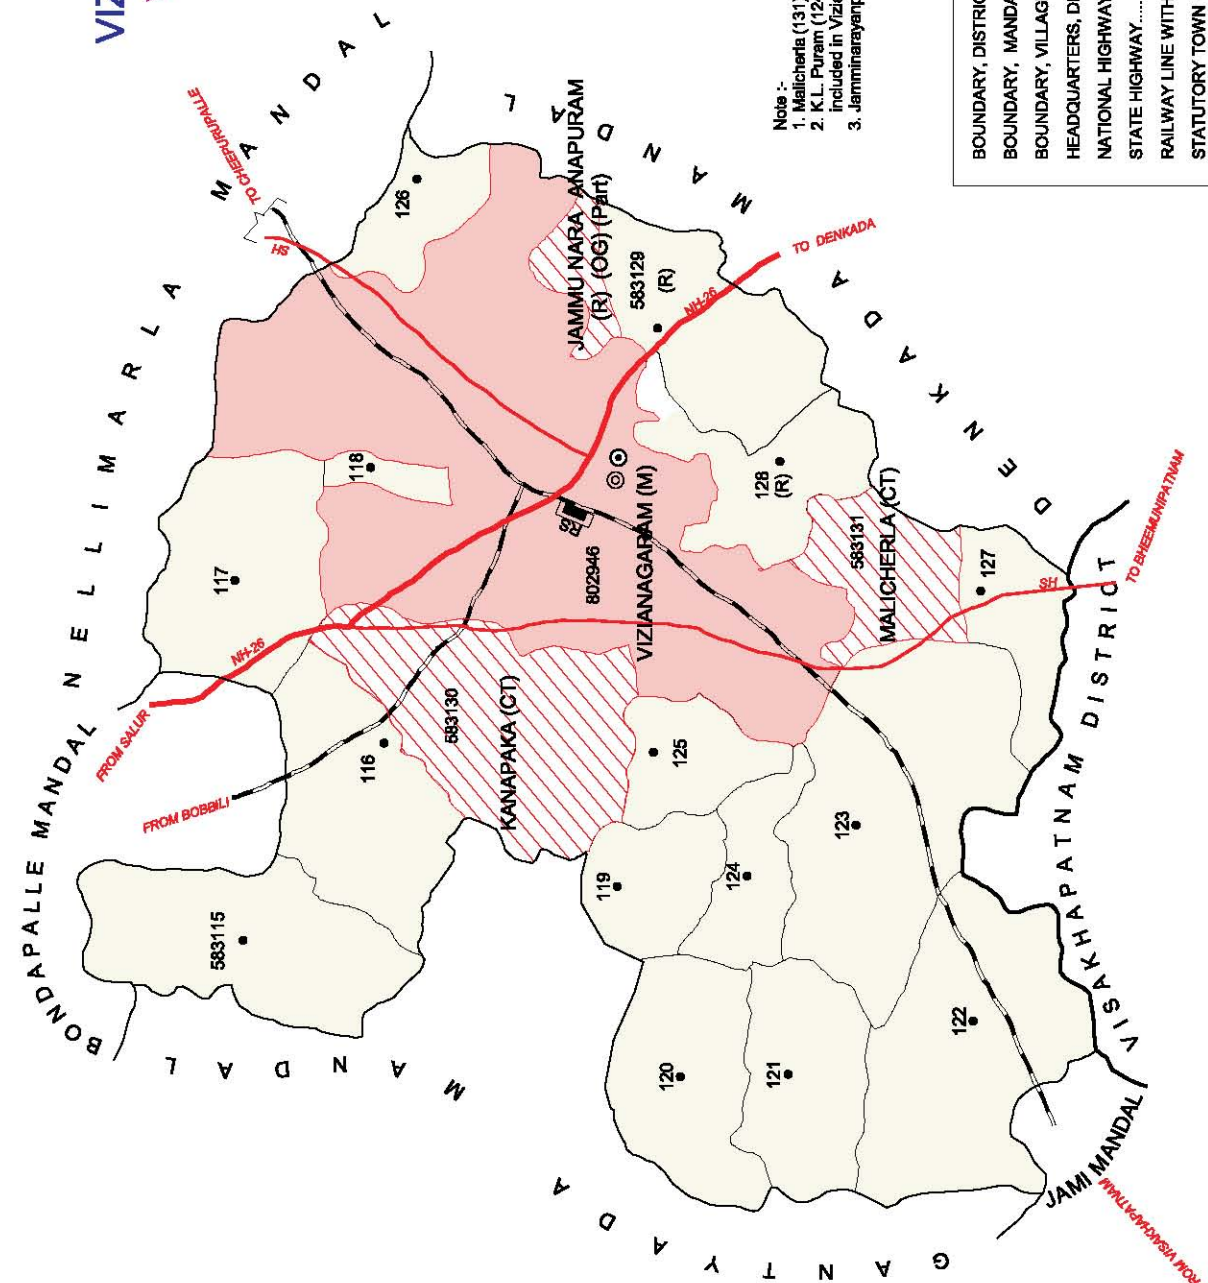

INDIA
ANDHRA PRADESH
VIZIANAGARAM MANDAL
VIZIANAGARAM DISTRICT

NO. OF TOWNS : 3
NO. OF VILLAGES : 15
DISTANCE FROM Dist. H.Qtrs.
TO MANDAL : 0 Kms.

Note :-
1. Malicherla (131) village is fully included in malicherla (CT).
2. K.L. Pura (124) village and Gajulanega CT are fully included in Vizianagaram (M)
3. Jammimarayanapuram (128) (R) village is partly OG to Vizianagaram (M)

BOUNDARY, DISTRICT.....	583115
BOUNDARY, MANDAL.....	⊙ / ⊙
BOUNDARY, VILLAGE WITH L.C. No.....	NH-26
HEADQUARTERS, DISTRICT/ MANDAL.....	SH
NATIONAL HIGHWAY.....	RS
STATE HIGHWAY.....	802946
RAILWAY LINE WITH STATION, BROAD GAUGE.....	583131
STATUTORY TOWN WITH L.C. No.....	
CENSUS TOWN/OUT GROWTH WITH L.C. No.....