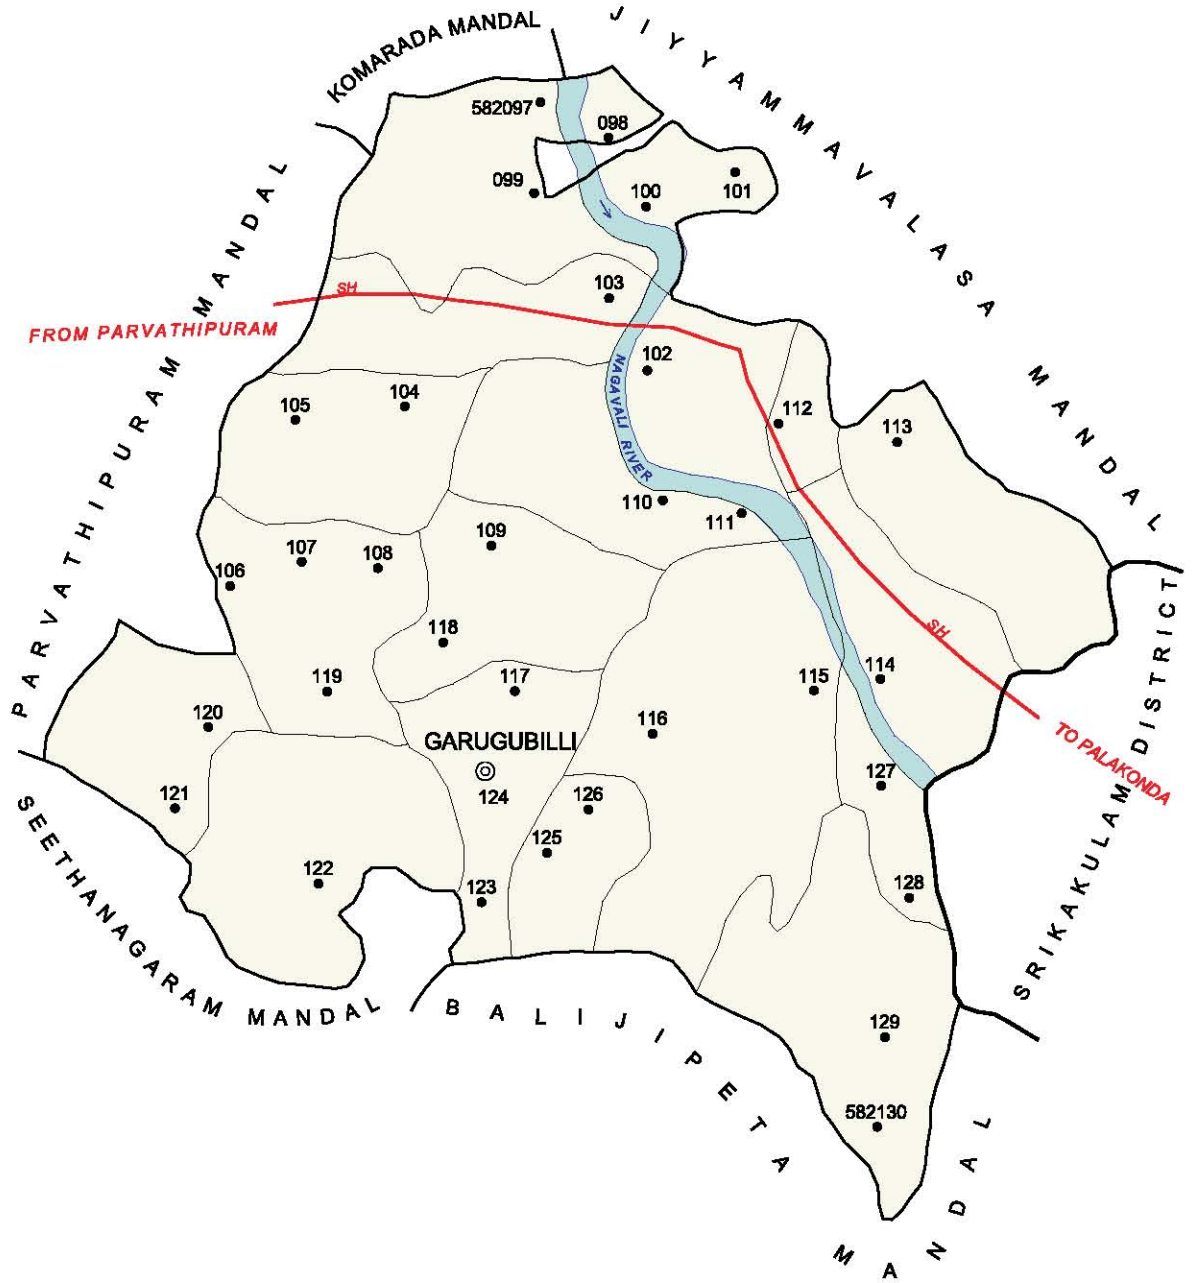

INDIA
ANDHRA PRADESH
GARUGUBILLI MANDAL
VIZIANAGARAM DISTRICT

NOT TO SCALE

NO. OF TOWNS : NIL
NO. OF VILLAGES : 34
DISTANCE FROM Dist. H.Qrbs
TO MANDAL : 108 Kms.

BOUNDARY, DISTRICT.....	—————
BOUNDARY, MANDAL.....	—————
BOUNDARY, VILLAGE WITH L.C. No....	582130
HEADQUARTERS, MANDAL.....	⊙
STATE HIGHWAY.....	SH
RIVER/STREAM/TANK.....