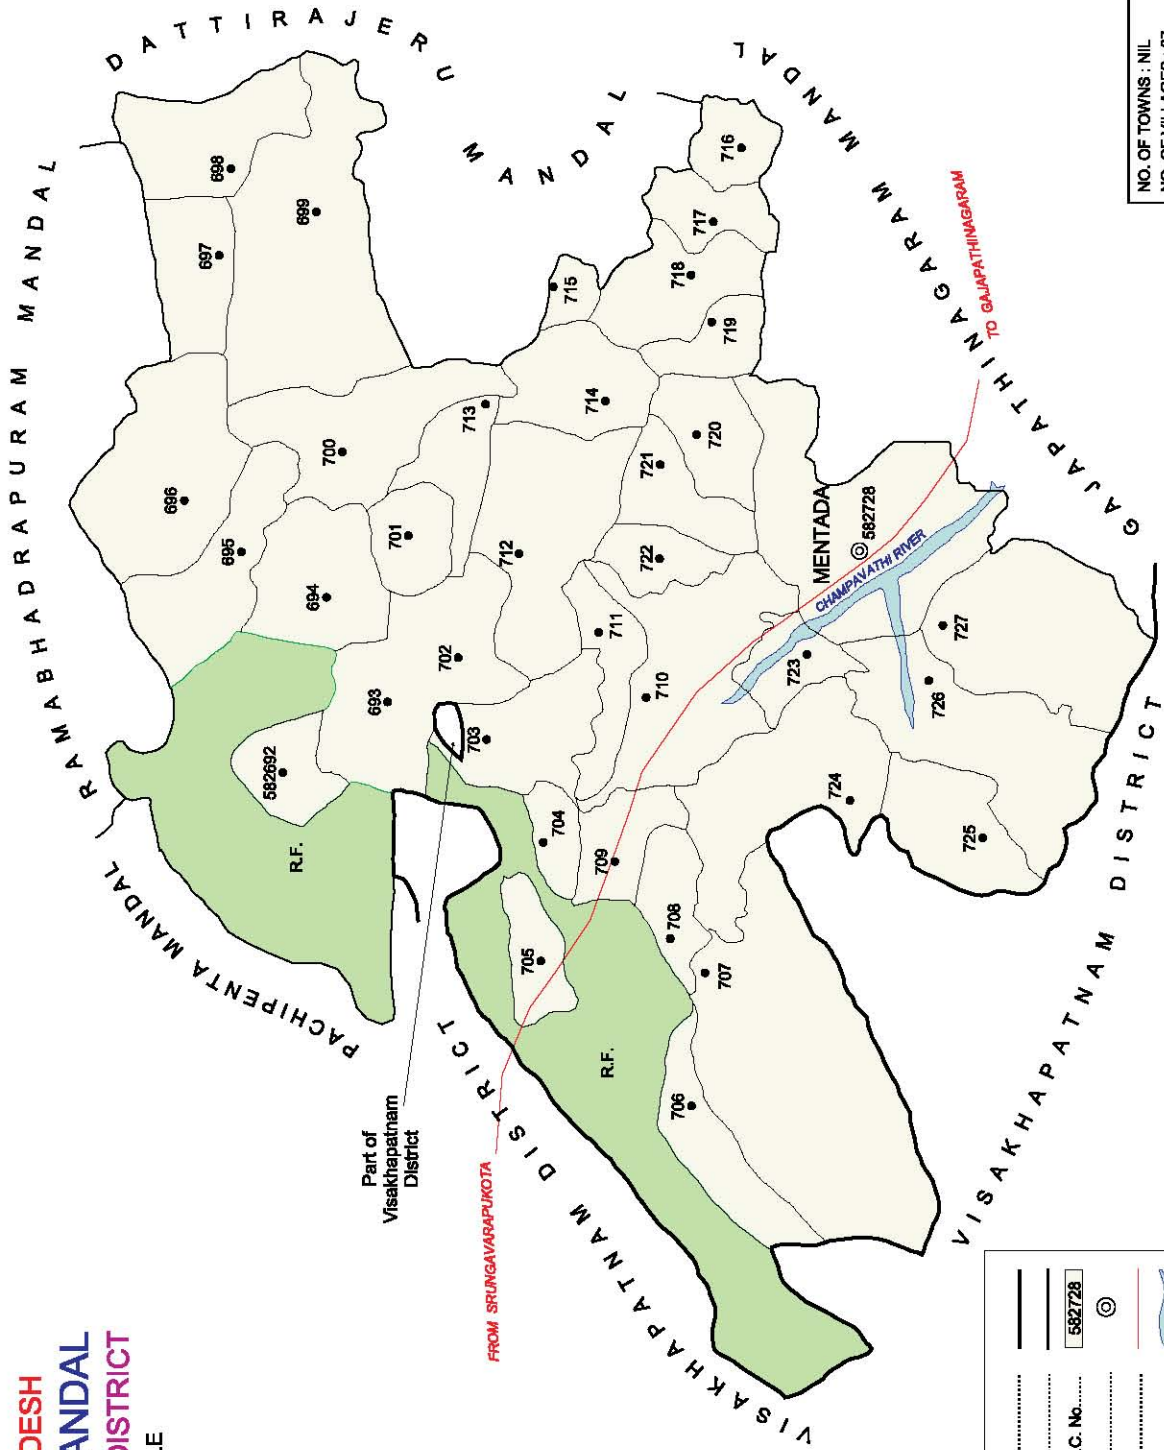

INDIA
ANDHRA PRADESH
MENTADA MANDAL
VIZIANAGARAM DISTRICT
NOT TO SCALE

NO. OF TOWNS : NIL
NO. OF VILLAGES : 37
DISTANCE FROM Dist. H. Qrbs.
TO MANDAL : 34 Kms.

BOUNDARY, DISTRICT.....	—
BOUNDARY, MANDAL.....	—
BOUNDARY, VILLAGE WITH L.C. No.....	582728
HEADQUARTERS, MANDAL.....	⊙
OTHER IMPORTANT ROADS.....	—
RIVER/STREAM/TANK.....	—
FOREST.....	R.F.