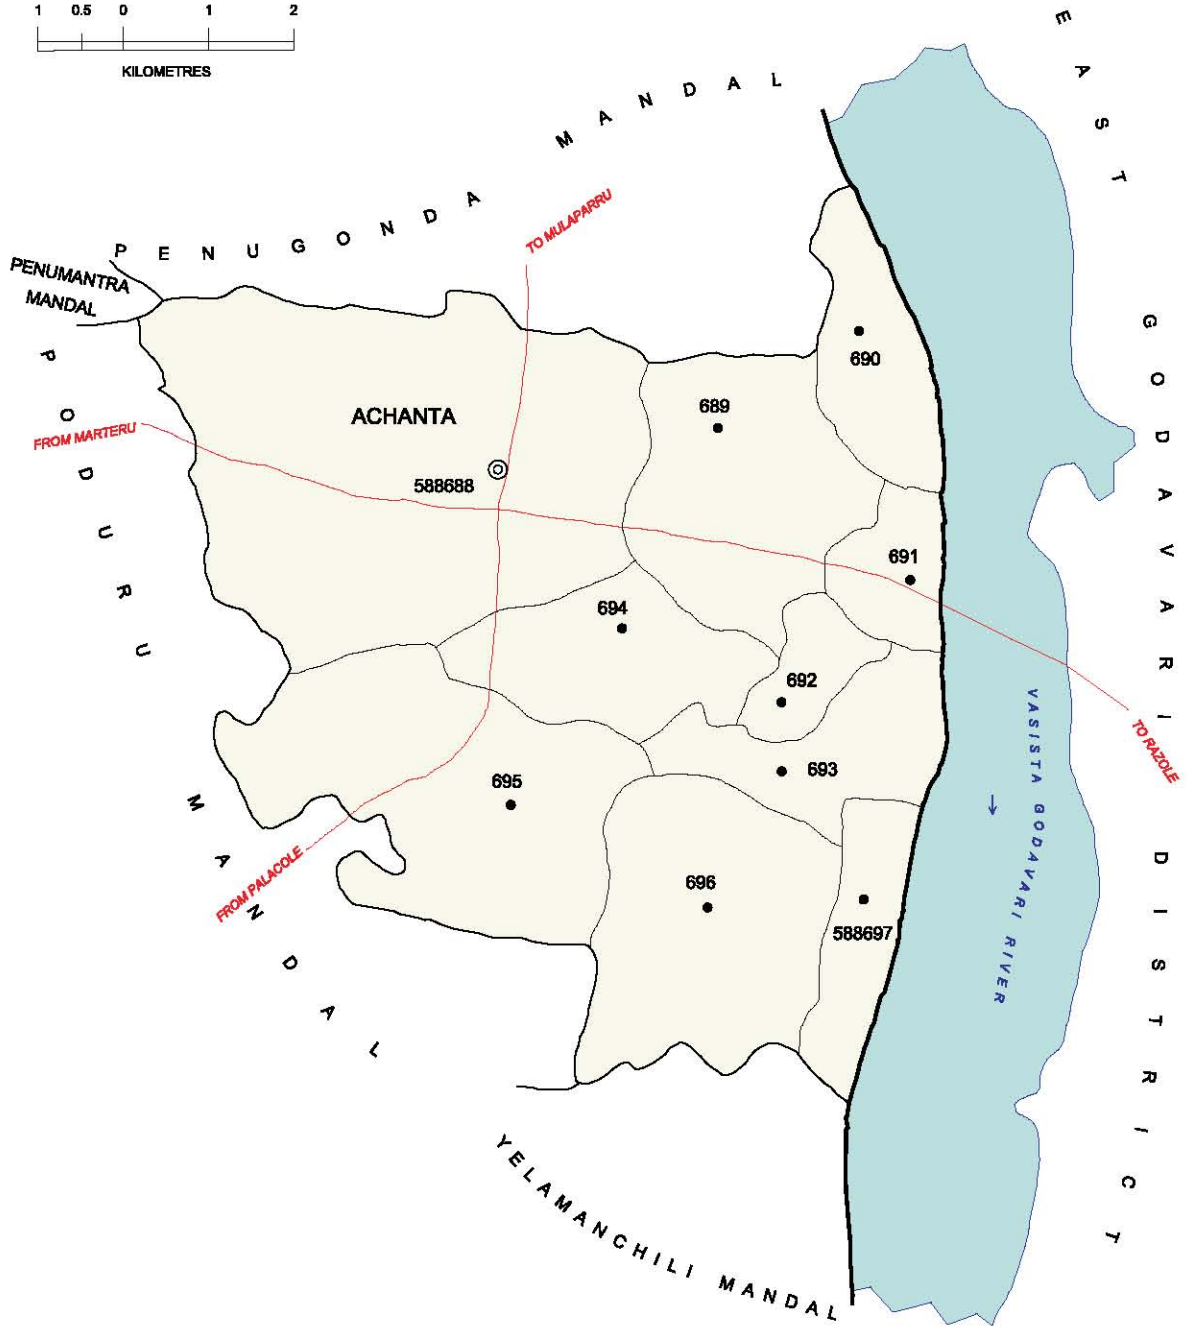

INDIA
ANDHRA PRADESH
ACHANTA MANDAL
WEST GODAVARI DISTRICT

BOUNDARY, DISTRICT	—————
BOUNDARY, MANDAL	—————
BOUNDARY, VILLAGE WITH L.C.No	588697
HEAD QUARTERS, MANDAL	⊙
OTHER IMPORTANT ROADS	—————
RIVER / STREAM / TANK	

NO. OF TOWNS : NIL
NO. OF VILLAGES : 10
DISTANCE FROM Dist. H.Qtrs.
TO MANDAL : 110 Kms.