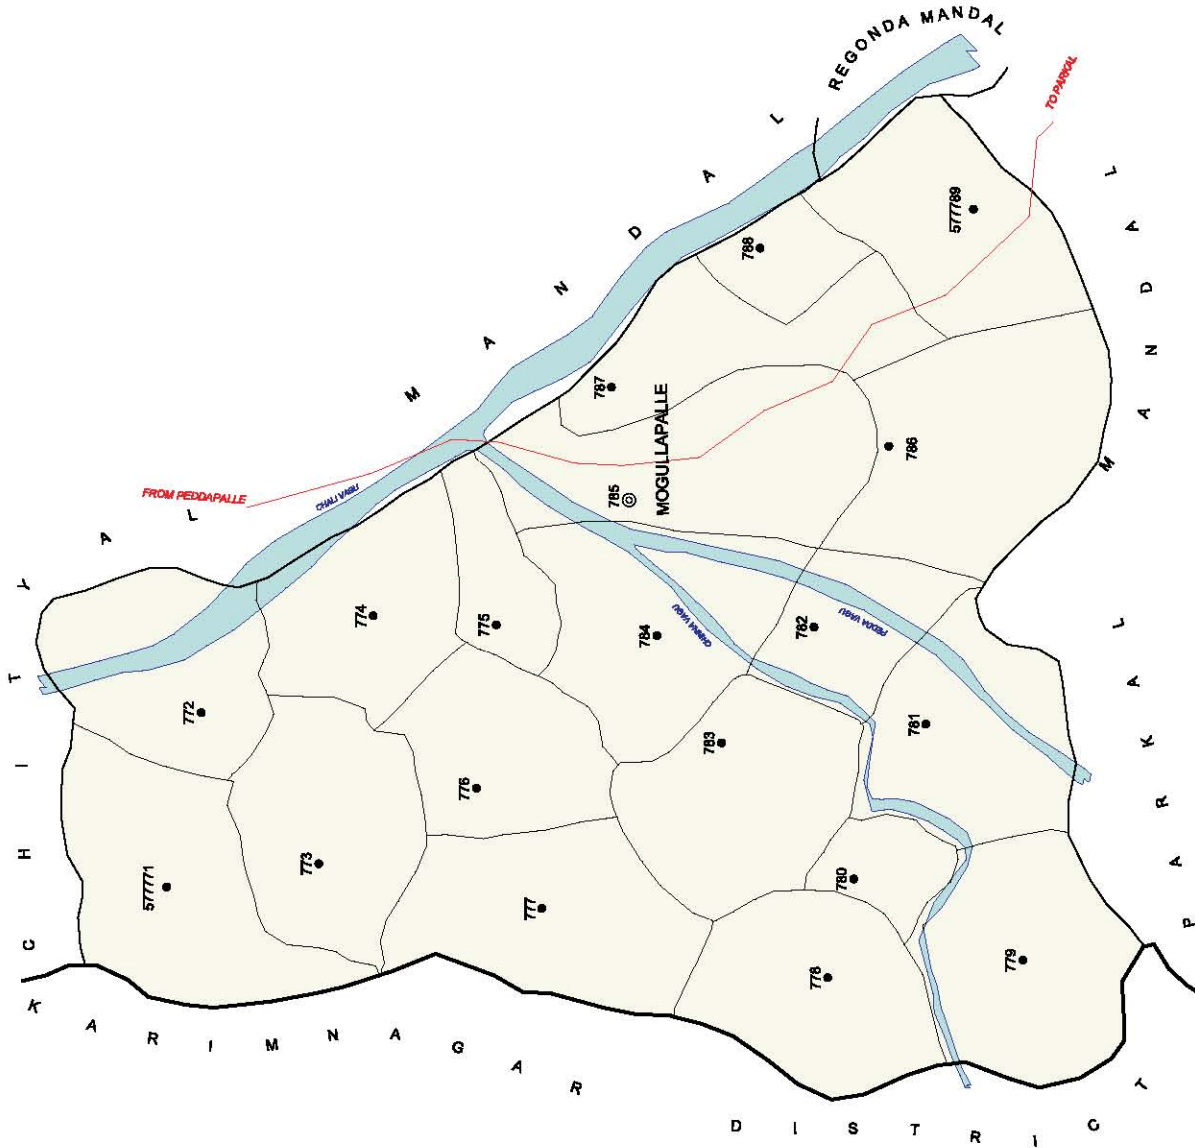

INDIA
ANDHRA PRADESH
MOGULLAPALLE MANDAL
WARANGAL DISTRICT

No. OF TOWNS : NIL
No. OF VILLAGES : 19
DISTANCE FROM Dist. H.Q. to
TO MANDAL : 63 Kms.

BOUNDARY, DISTRICT .....
BOUNDARY, MANDAL .....
BOUNDARY, VILLAGE WITH L.G.No. ....
HEADQUARTERS, MANDAL .....
OTHER IMPORTANT ROADS .....
RIVER/STREAM/TANK .....