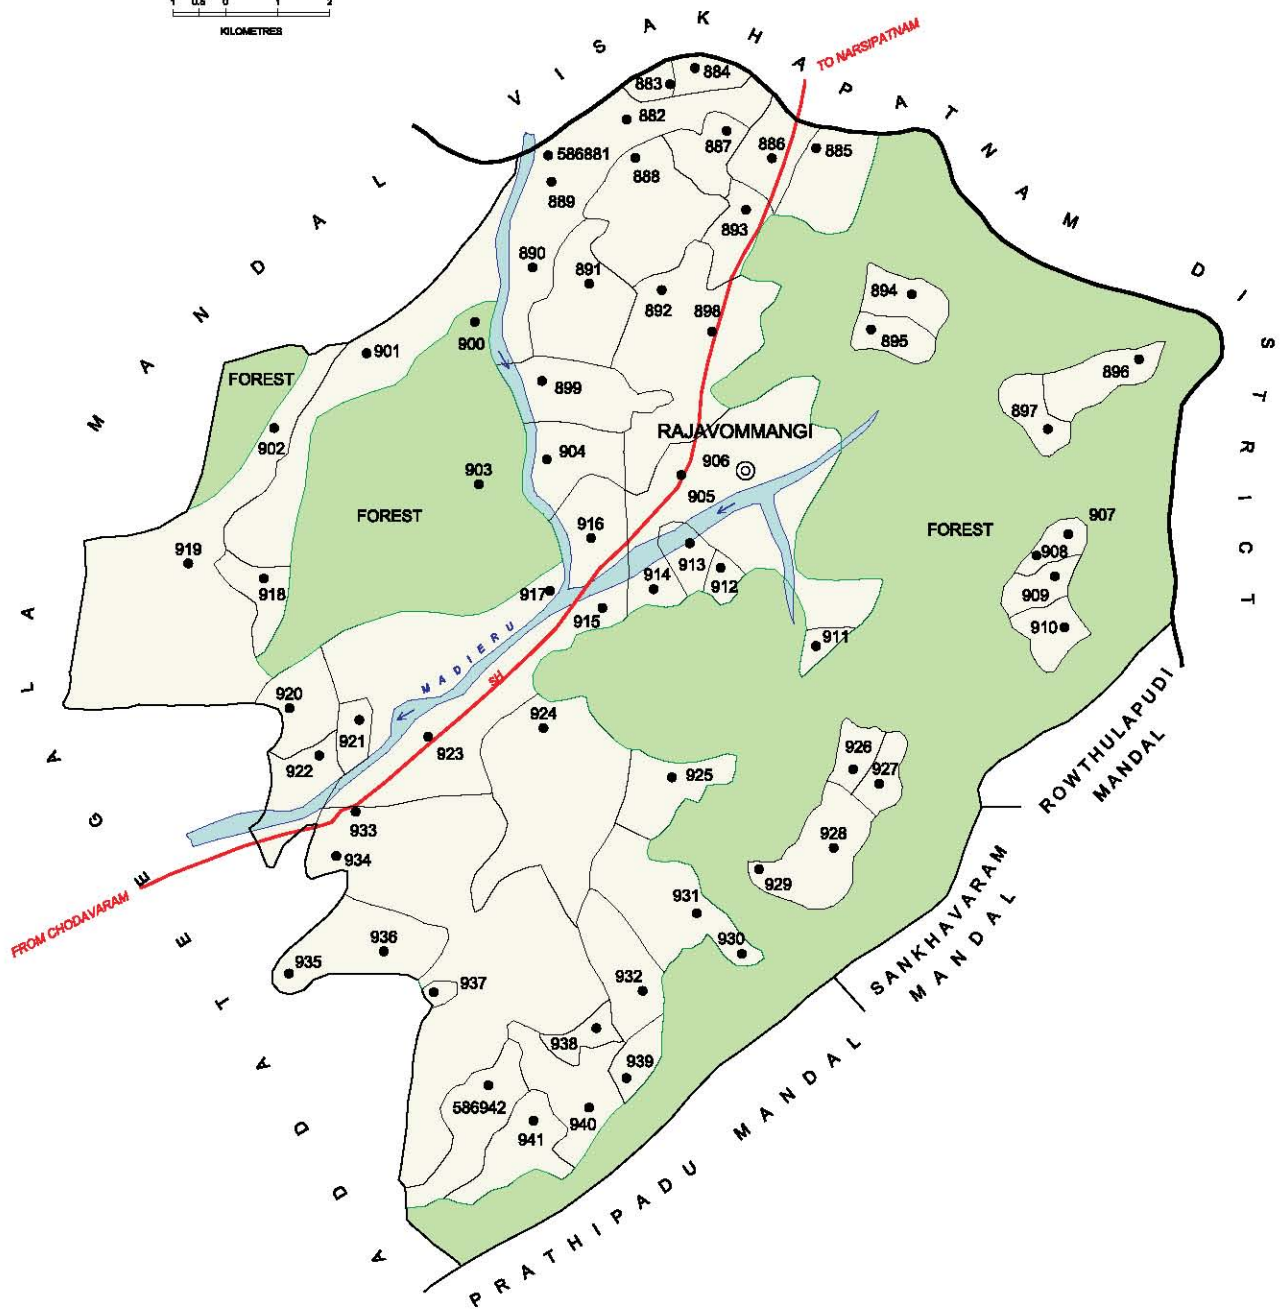

INDIA
ANDHRA PRADESH
RAJAVOMMANGI MANDAL
EAST GODAVARI DISTRICT

No. OF TOWNS : Nil
No. OF VILLAGES : 82
DISTANCE FROM Dist.H.Qtrs.
TO MANDAL H.Qtrs.:115 Kms.

BOUNDARY, DISTRICT	—————
BOUNDARY, MANDAL	—————
BOUNDARY, VILLAGE WITH LCNo	586842
HEAD QUARTERS, MANDAL	⊙
STATE HIGHWAY	SH
RIVER / STREAM / TANK	
FOREST