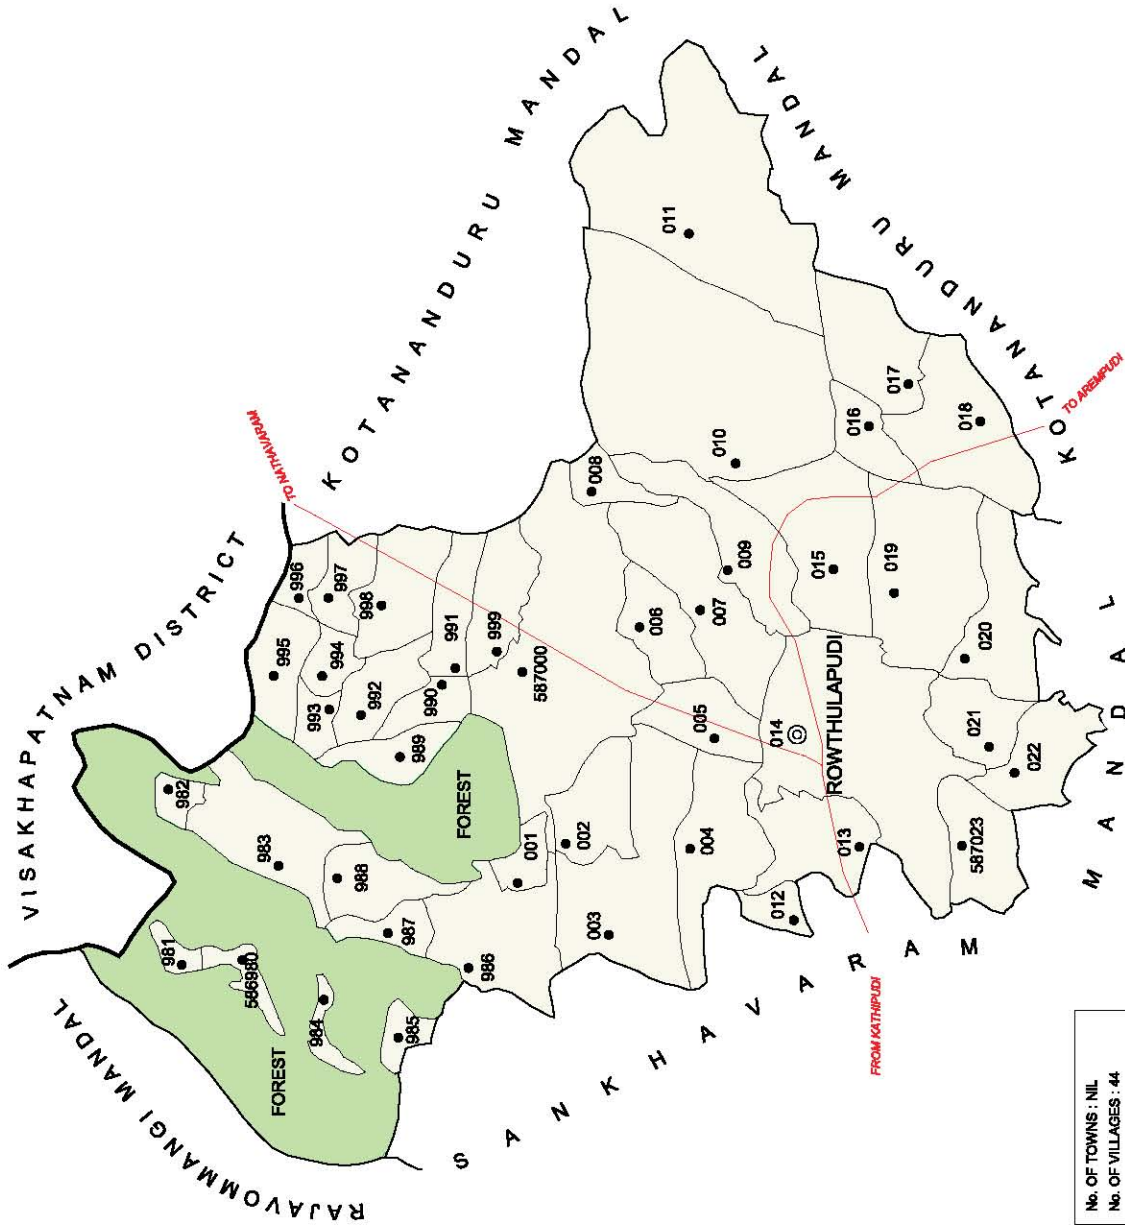

INDIA
ANDHRA PRADESH
ROWTHULAPUDI MANDAL
EAST GODAVARI DISTRICT

No. OF TOWNS : NIL
No. OF VILLAGES : 44
DISTANCE FROM Dist.H. Qtrs.
TO MANDAL H. Qtrs. : 60 Kms.