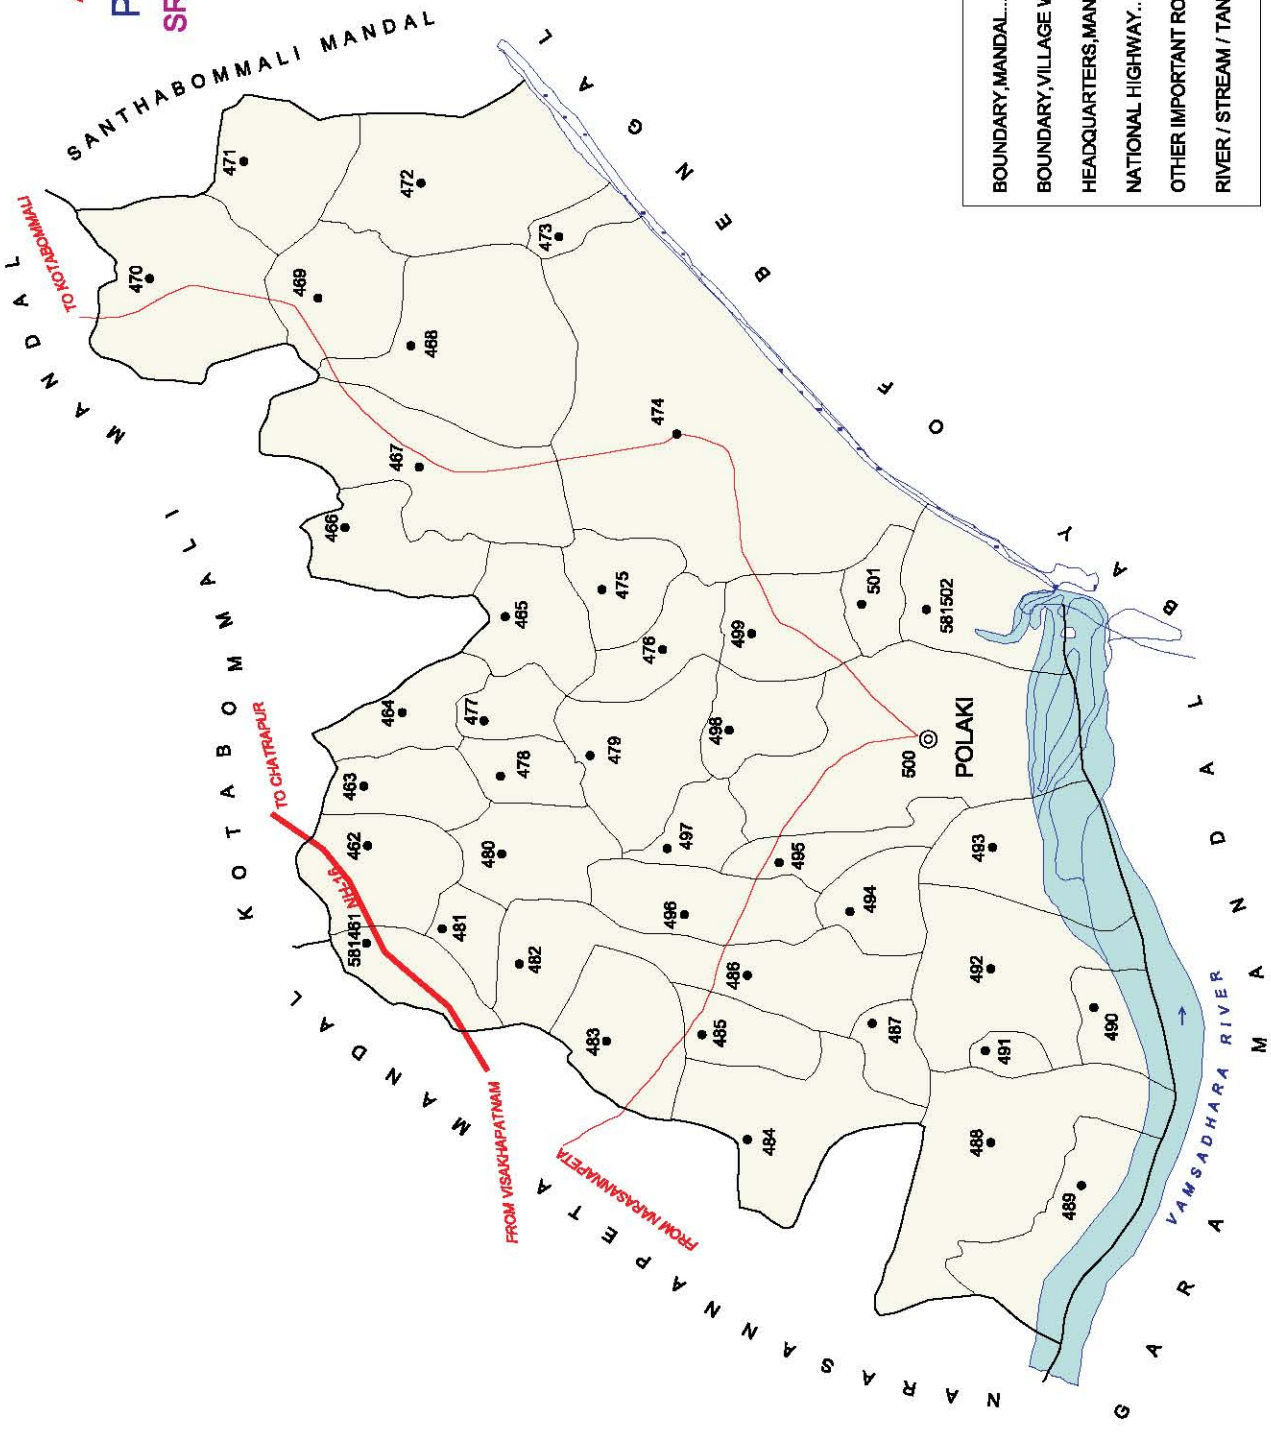

INDIA

ANDHRA PRADESH

POLAKI MANDAL

SRIKAKULAM DISTRICT

No. OF TOWNS: NIL
No. OF VILLAGES: 42
DISTANCE FROM Dist. Hqtrs.
TO DISTRICT : 34Kms.

BOUNDARY,MANDAL.....	581502
BOUNDARY,VILLAGE WITH L.C. No.....	⊙
HEADQUARTERS,MANDAL.....	NH-16
NATIONAL HIGHWAY.....	OTHER IMPORTANT ROADS.....
RIVER / STREAM / TANK.....