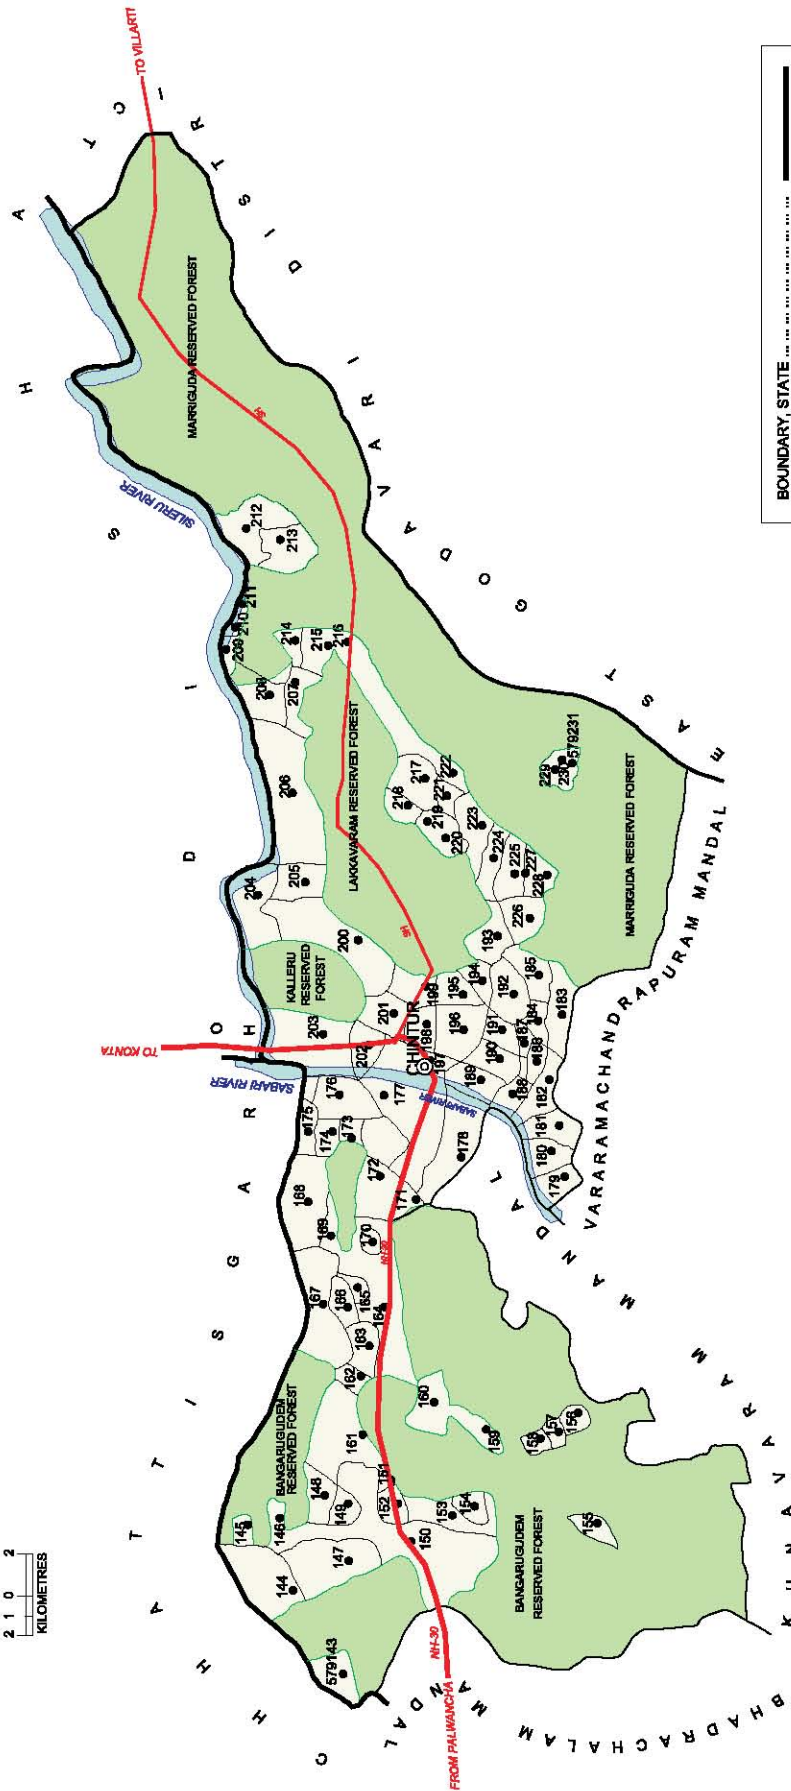

INDIA
ANDHRA PRADESH
CHINTUR MANDAL
KHAMMAM DISTRICT

2 1 0 2
KILOMETRES

BOUNDARY, STATE	---
BOUNDARY, DISTRICT	----
BOUNDARY, MANDAL	.....
BOUNDARY, VILLAGE WITH LC NO	.....
HEADQUARTERS, MANDAL	⊙
NATIONAL HIGHWAY	—NH-30—
STATE HIGHWAY	—SH—
RIVER / STREAM / TANK	~~~~~
FOREST	■ R.F

No. OF TOWNS : NIL
No. OF VILLAGES : 89
DISTANCE FROM Dist. H.Q. to
TO MANDAL H.Q.s. : 86 kms.