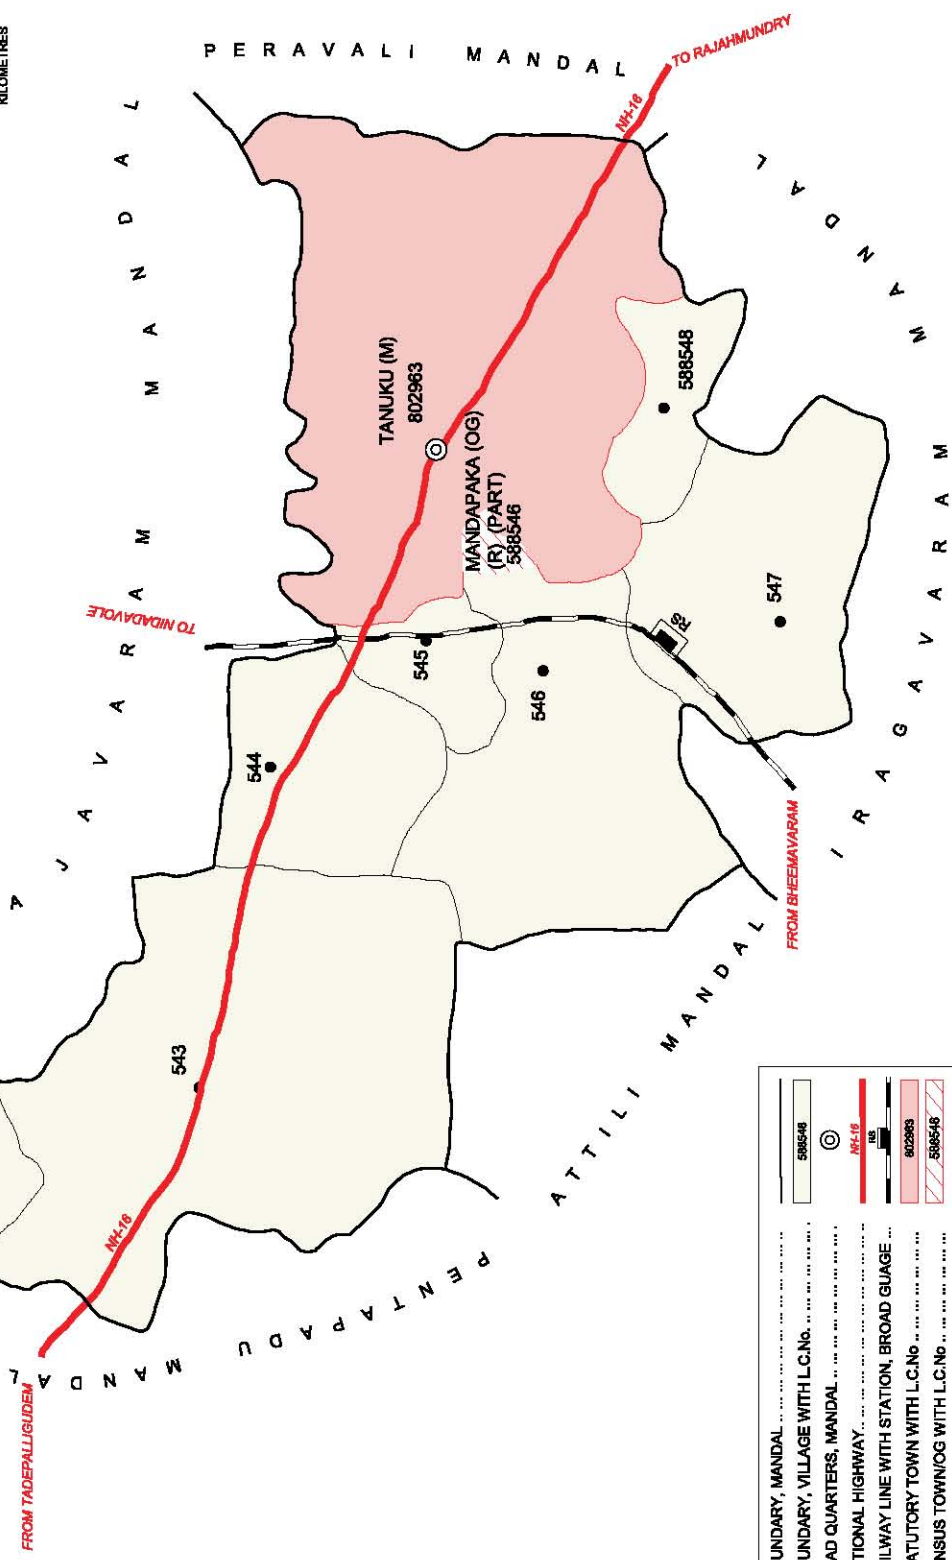

INDIA
ANDHRA PRADESH
TANUKU MANDAL
WEST GODAVARI DISTRICT

NO. OF TOWNS : 1
NO. OF VILLAGES : 8
DISTANCE FROM DIST. H. Qtrs.
TO MANDAL : 15

.....	BOUNDARY, MANDAL
-----	BOUNDARY, VILLAGE WITH L.C.No.
.....	HEAD QUARTERS, MANDAL
.....	NATIONAL HIGHWAY
.....	RAILWAY LINE WITH STATION, BROAD GAUGE
.....	STATUTORY TOWN WITH L.C.No.
.....	CENSUS TOWN/OG WITH L.C.No.