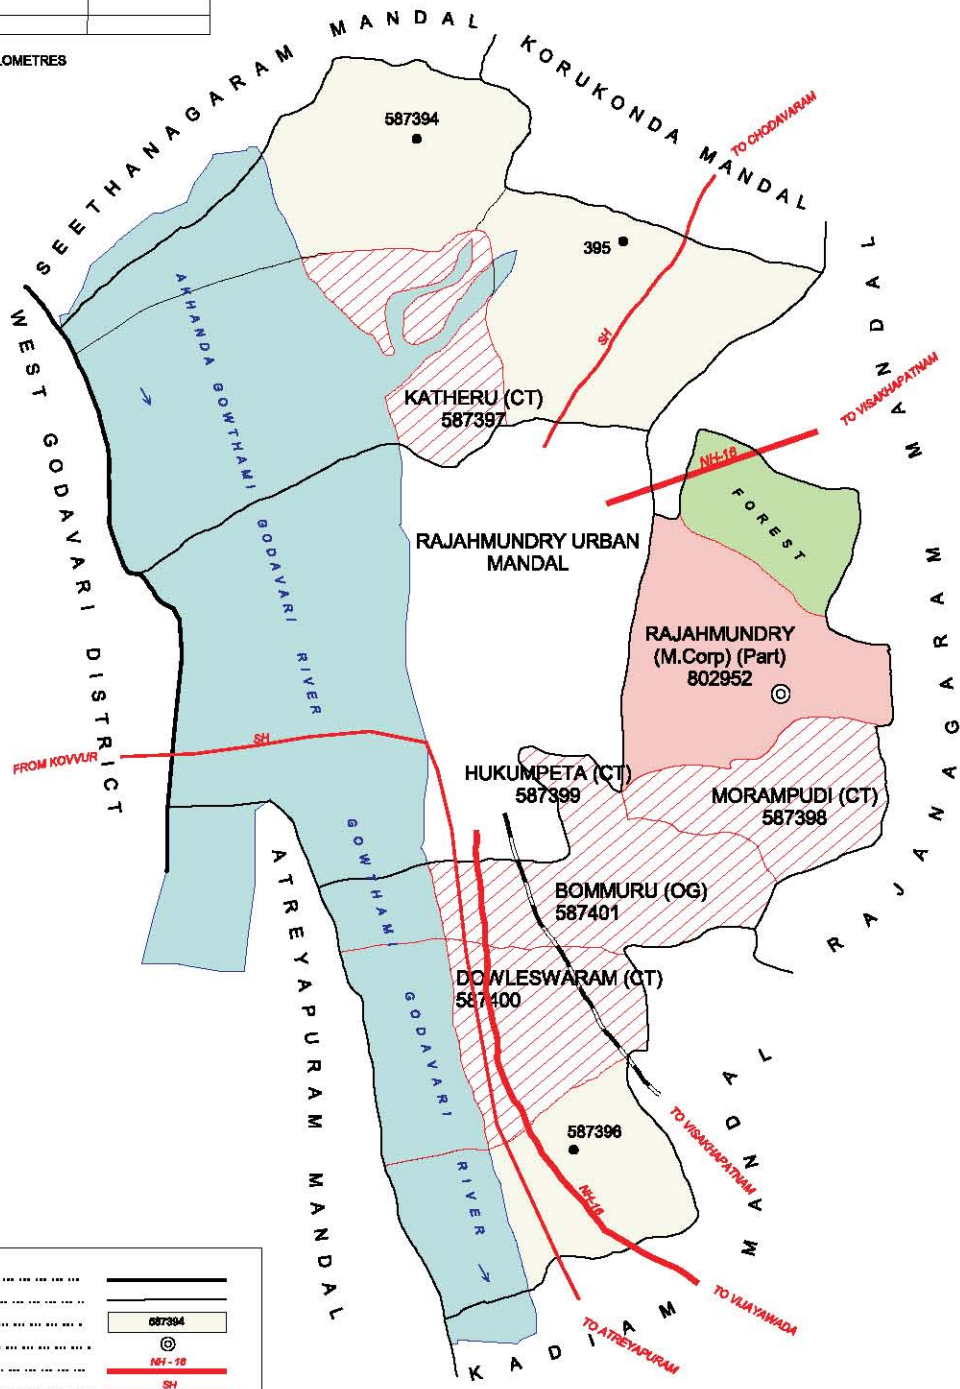

INDIA
ANDHRA PRADESH
RAJAHMUNDRY RURAL MANDAL
EAST GODAVARI DISTRICT

No. OF TOWNS : 4
No. OF VILLAGES : 3
No. OF CGs : 1
DISTANCE FROM Dist.H.Qtrs.
TO MANDAL H.Qtrs. : 68 Kms.

BOUNDARY, DISTRICT.....	—————
BOUNDARY, MANDAL.....	—————
BOUNDARY, VILLAGE WITH LCNo.....	—————
HEAD QUARTERS, MANDAL.....	⊙
NATIONAL HIGHWAY.....	NH - 19
STATE HIGHWAY.....	SH
RAILWAY LINE WITH STATION,BROAD GAUGE.....	—————
RIVER / STREAM / TANK.....	~~~~~
STATUTORY TOWN WITH LC No.....	802952
CENSUS TOWN/OG WITH LCNo.....	587397
FOREST.....	■

Note : 1.Morampudi village is fully included in Morampudi (CT).
2.Katheru (OG) is fully included in Katheru (CT).
3.Hukumpeta (OG) is fully included in Hukumpeta (CT).
4. Bommuru (OG) is fully included in Rajahmundry (M. Corp.)