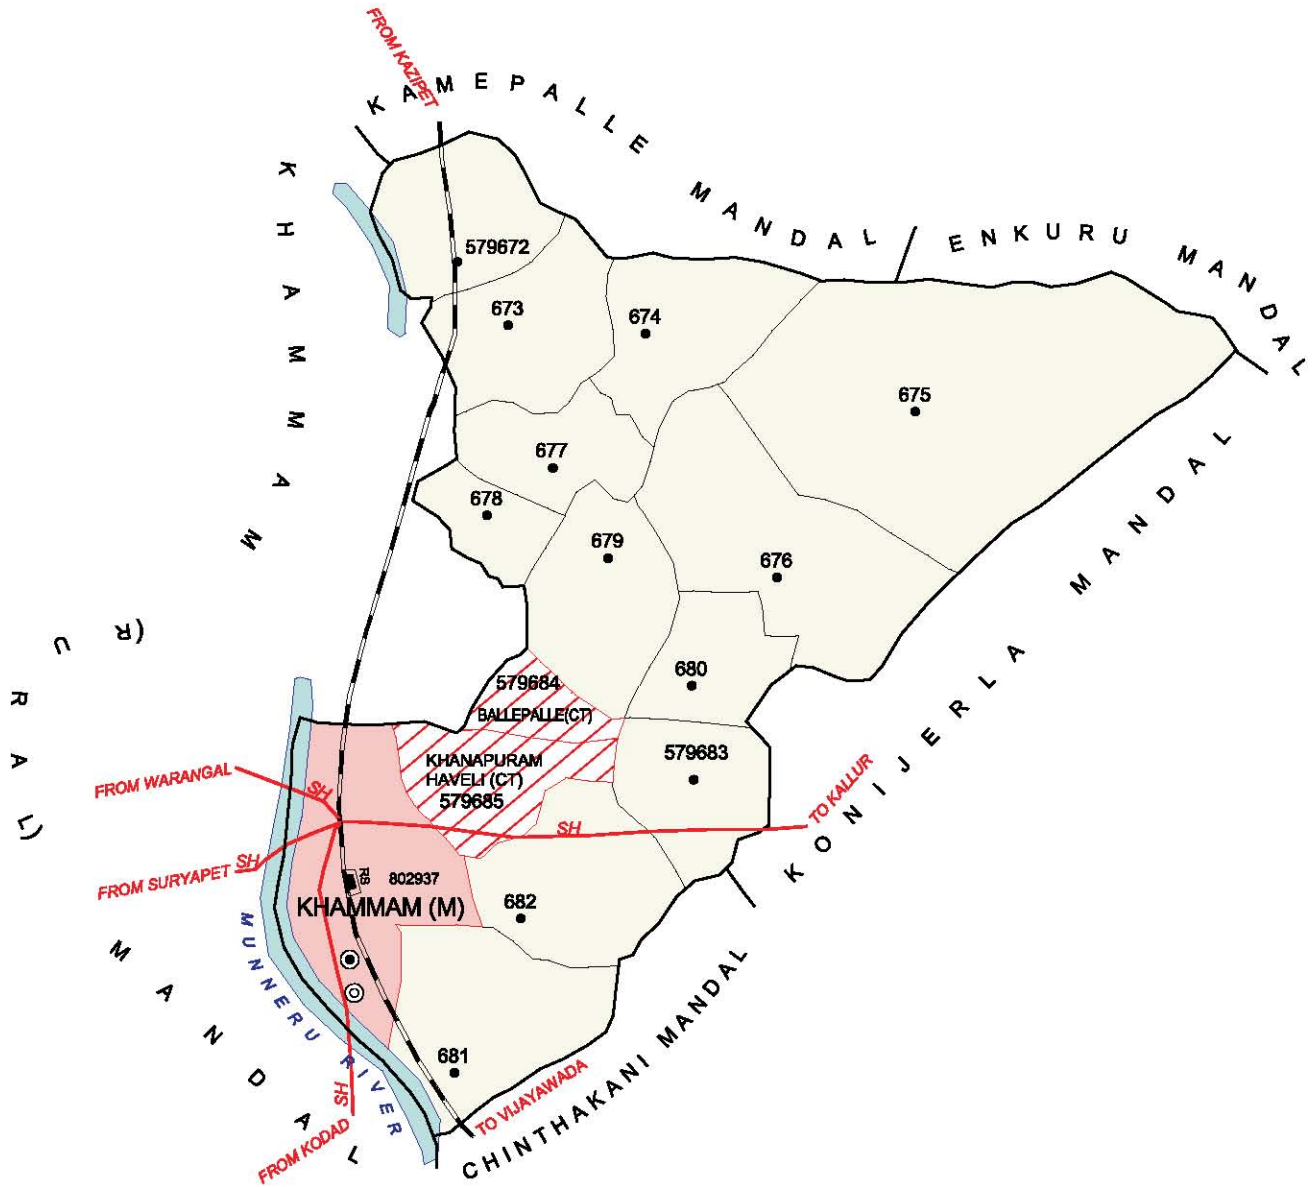

INDIA
ANDHRA PRADESH
KHAMMAM (URBAN) MANDAL
KHAMMAM DISTRICT

No. OF TOWNS : 3
No. OF VILLAGES : 12
DISTANCE FROM Dist. H.Qrs.
TO MANDAL H.Qrs.: 0 kms.

Note: 1. Khanapuram Haveli (R) (685) village is fully included in Khanapuram Haveli (CT)
2. Ballepalle (684) village is fully included in Ballepalle (CT)

BOUNDARY, MANDAL	—————
BOUNDARY, VILLAGE WITH LC NO	579672
HEADQUARTERS, DISTRICT/MANDAL	◎/◎
STATE HIGHWAY	SH
RAILWAYLINE WITH STATION: BROAD GAUGE	RB
STATUTORY TOWN WITH L.C.NO.....	802937
CENSUS TOWN/OG WITH L.C.NO.	579695
RIVER / STREAM / TANK