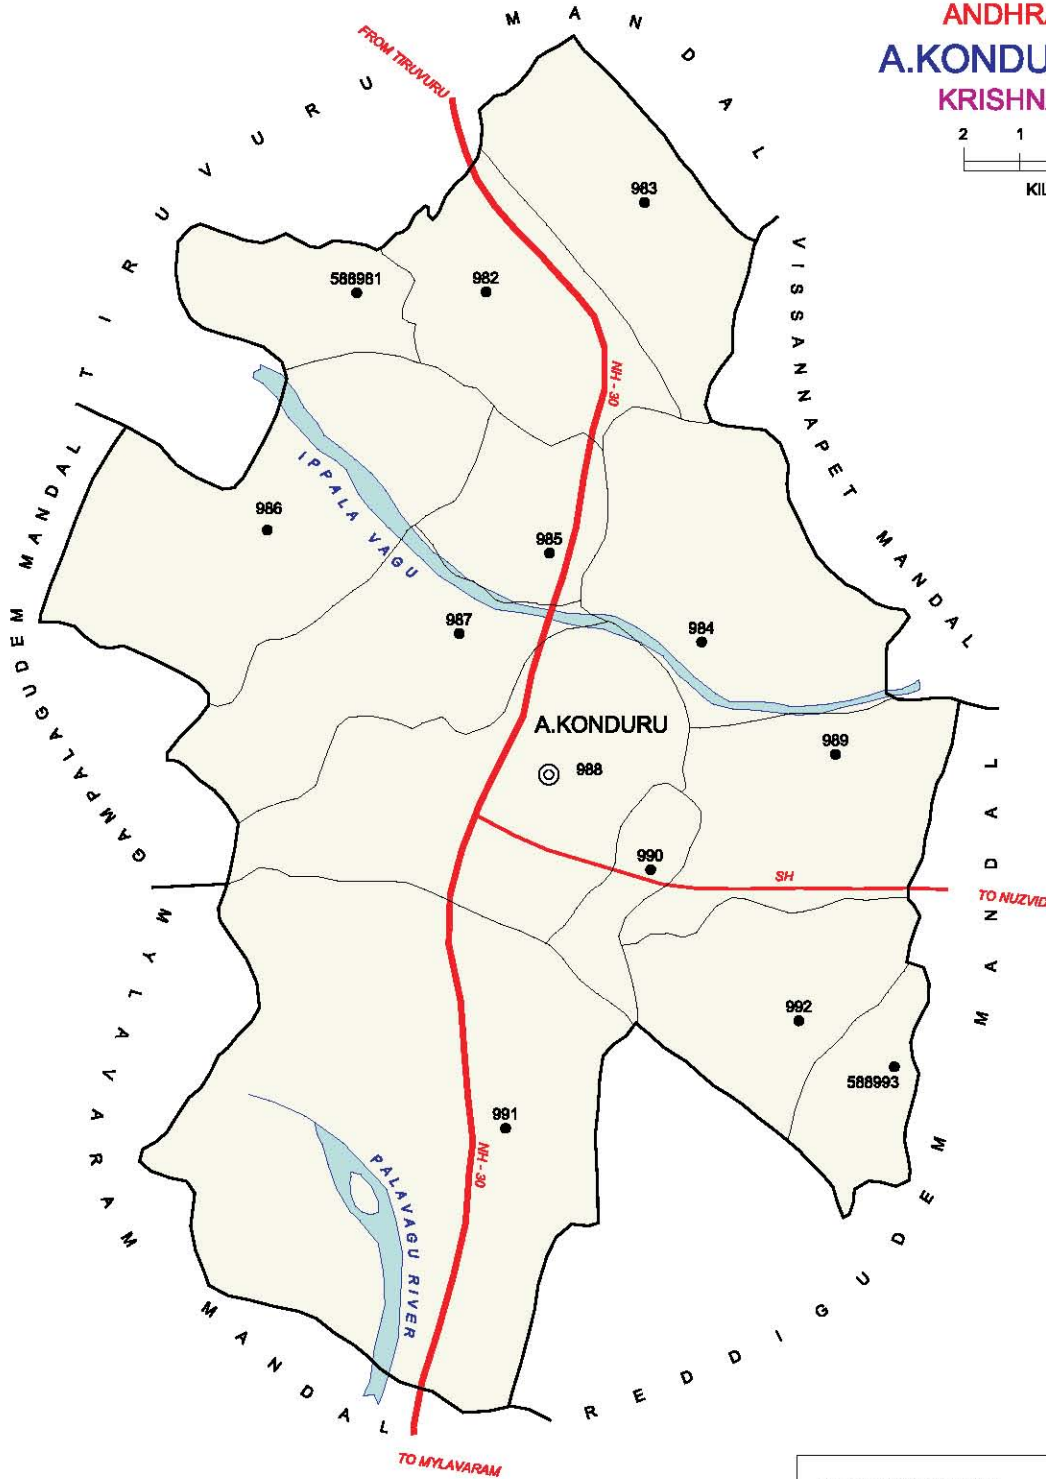

INDIA
ANDHRA PRADESH
A.KONDURU MANDAL
KRISHNA DISTRICT

No. OF TOWNS : NIL
No. OF VILLAGES : 13
DISTANCE FROM Dist. H. Qrts.
TO MANDAL : 105 Kms.

BOUNDARY, MANDAL	—————
BOUNDARY, VILLAGE WITH L.C No ...	● 588981
HEADQUARTERS, MANDAL	⊙
NATIONAL HIGHWAY	— NH - 30
STATE HIGHWAY	— SH
RIVER / STREAM / TANK