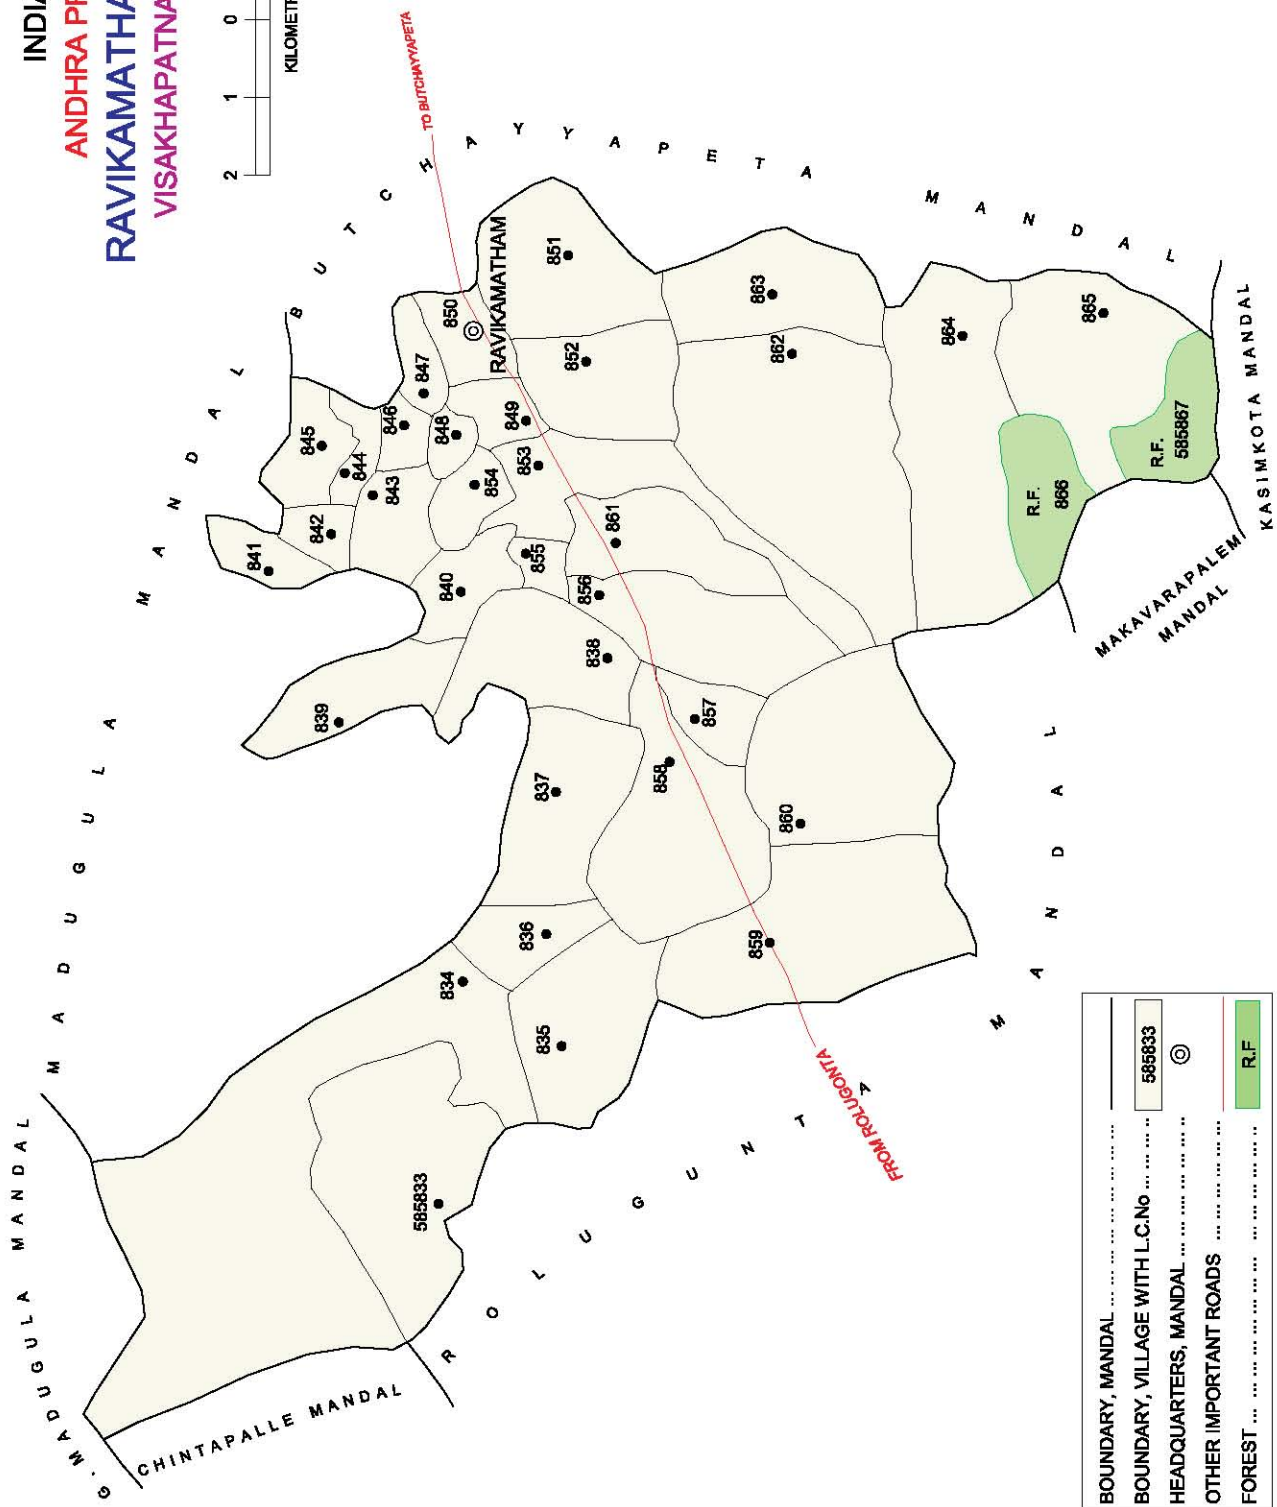

INDIA

ANDHRA PRADESH

RAVIKAMATHAM MANDAL

VISAKHAPATNAM DISTRICT

No. OF TOWNS : NIL
No. OF VILLAGES : 35
DISTANCE FROM DIK. H. Qtrs.
TO MANDAL H. Qtrs.: 90 Kms.

BOUNDARY, MANDAL	.....
BOUNDARY, VILLAGE WITH L.C.No	.....
HEADQUARTERS, MANDAL	⊙
OTHER IMPORTANT ROADS	.....
FOREST	■