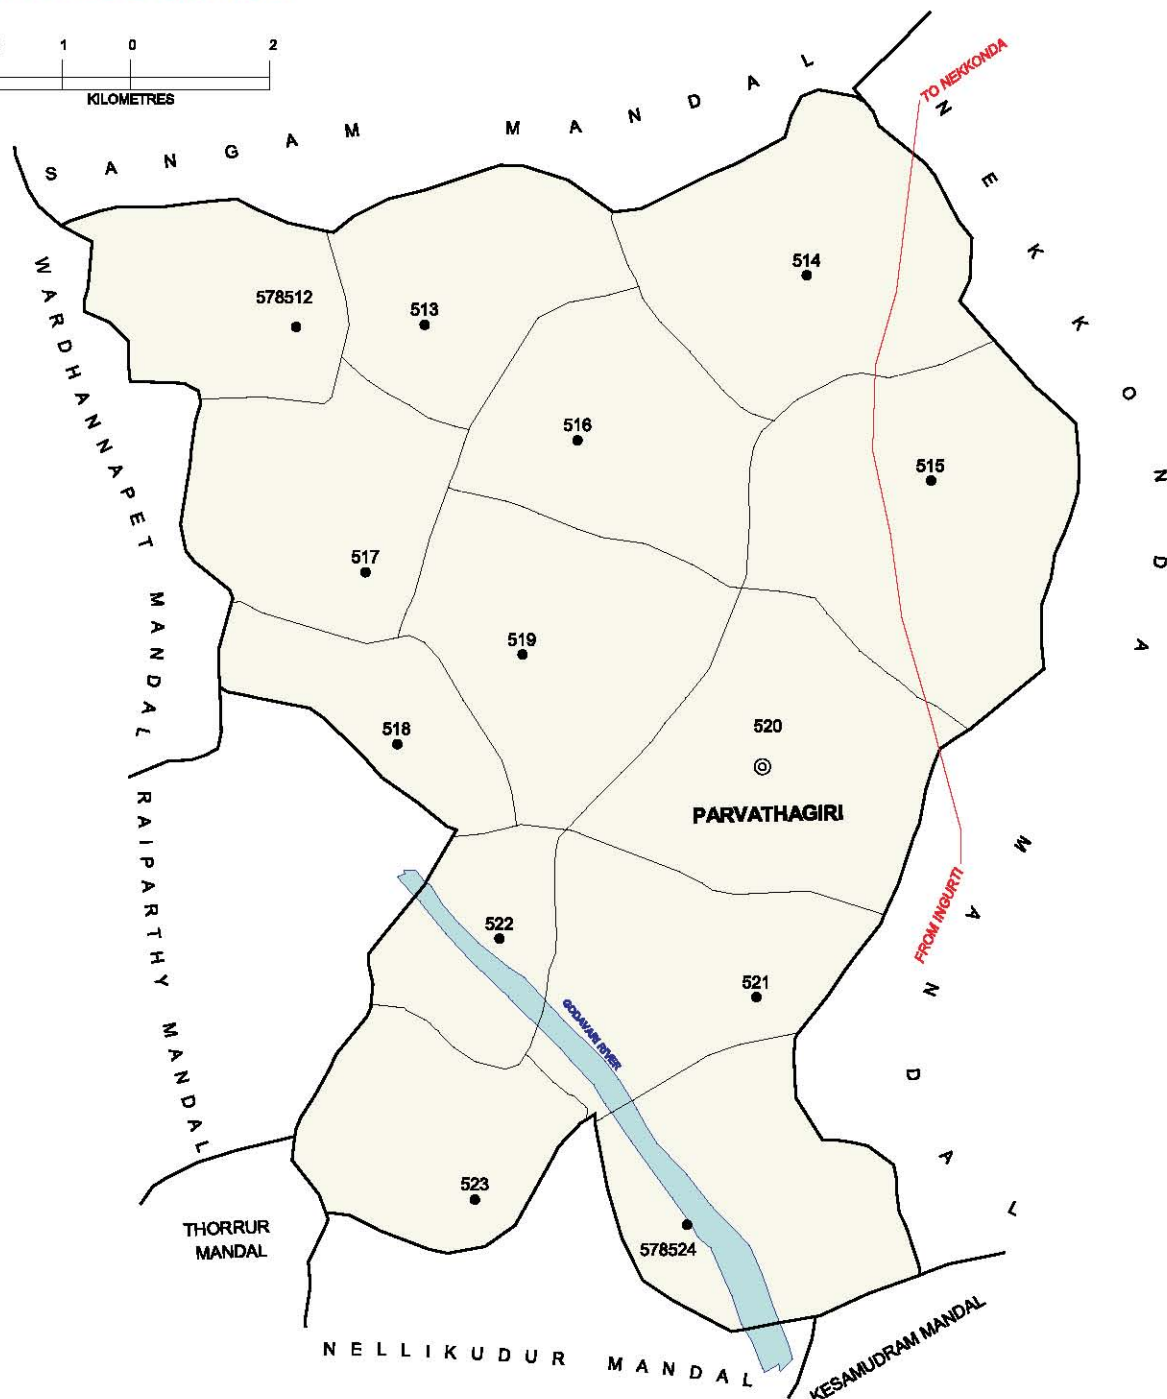

INDIA
ANDHRA PRADESH
PARVATHAGIRI MANDAL
WARANGAL DISTRICT

No. OF TOWNS : NIL
No. OF VILLAGES: 13
DISTANCE FROM Dist. H. Qrs.
TO MANDAL : 48 Kms.

BOUNDARY, MANDAL	.....	
BOUNDARY, VILLAGE WITH L.C.No	.....	578512
HEADQUARTERS, MANDAL	⊙	
RIVER/STREAM/TANK	~~~~~	
OTHER IMPORTANT ROADS	---