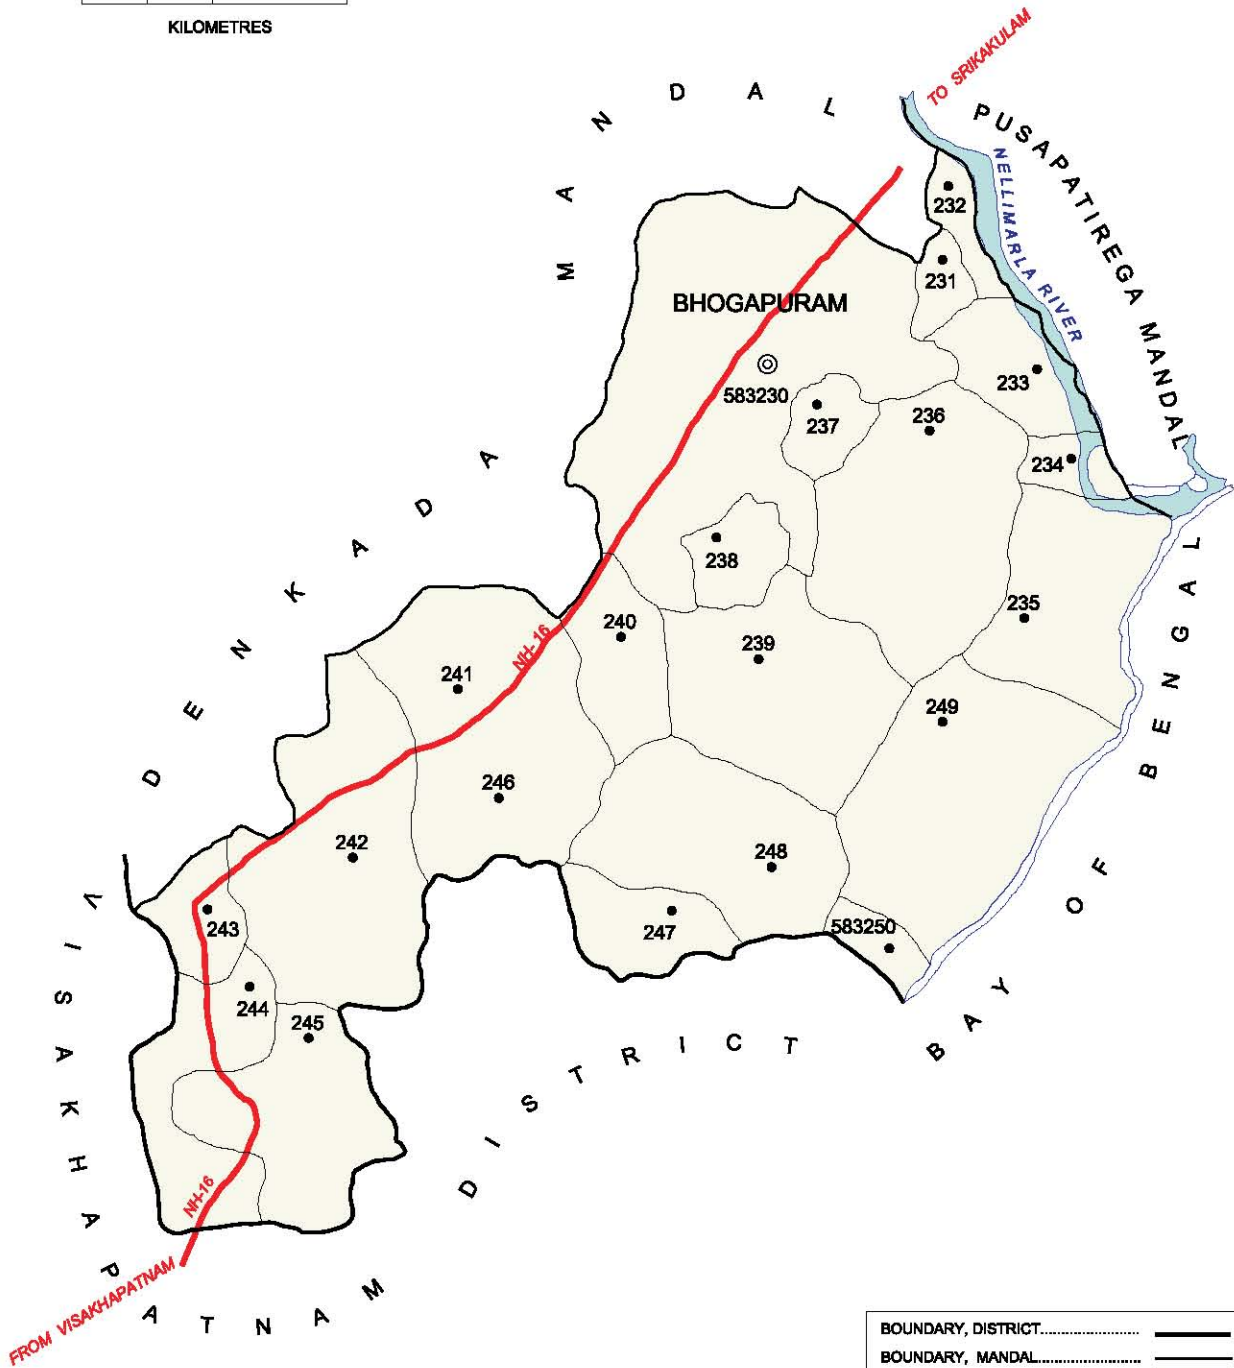

INDIA
ANDHRA PRADESH
BHOGAPURAM MANDAL
VIZIANAGARAM DISTRICT

NO. OF TOWNS : NIL
NO. OF VILLAGES : 21
DISTANCE FROM Dist. H.Qtrs.
TO MANDAL : 20 Kms.

BOUNDARY, DISTRICT.....	—————
BOUNDARY, MANDAL.....	—————
BOUNDARY, VILLAGE WITH L.C. No. 583250.....	—————
HEADQUARTERS, MANDAL.....	⊙
NATIONAL HIGHWAY.....	NH-16
RIVER/STREAM/TANK.....