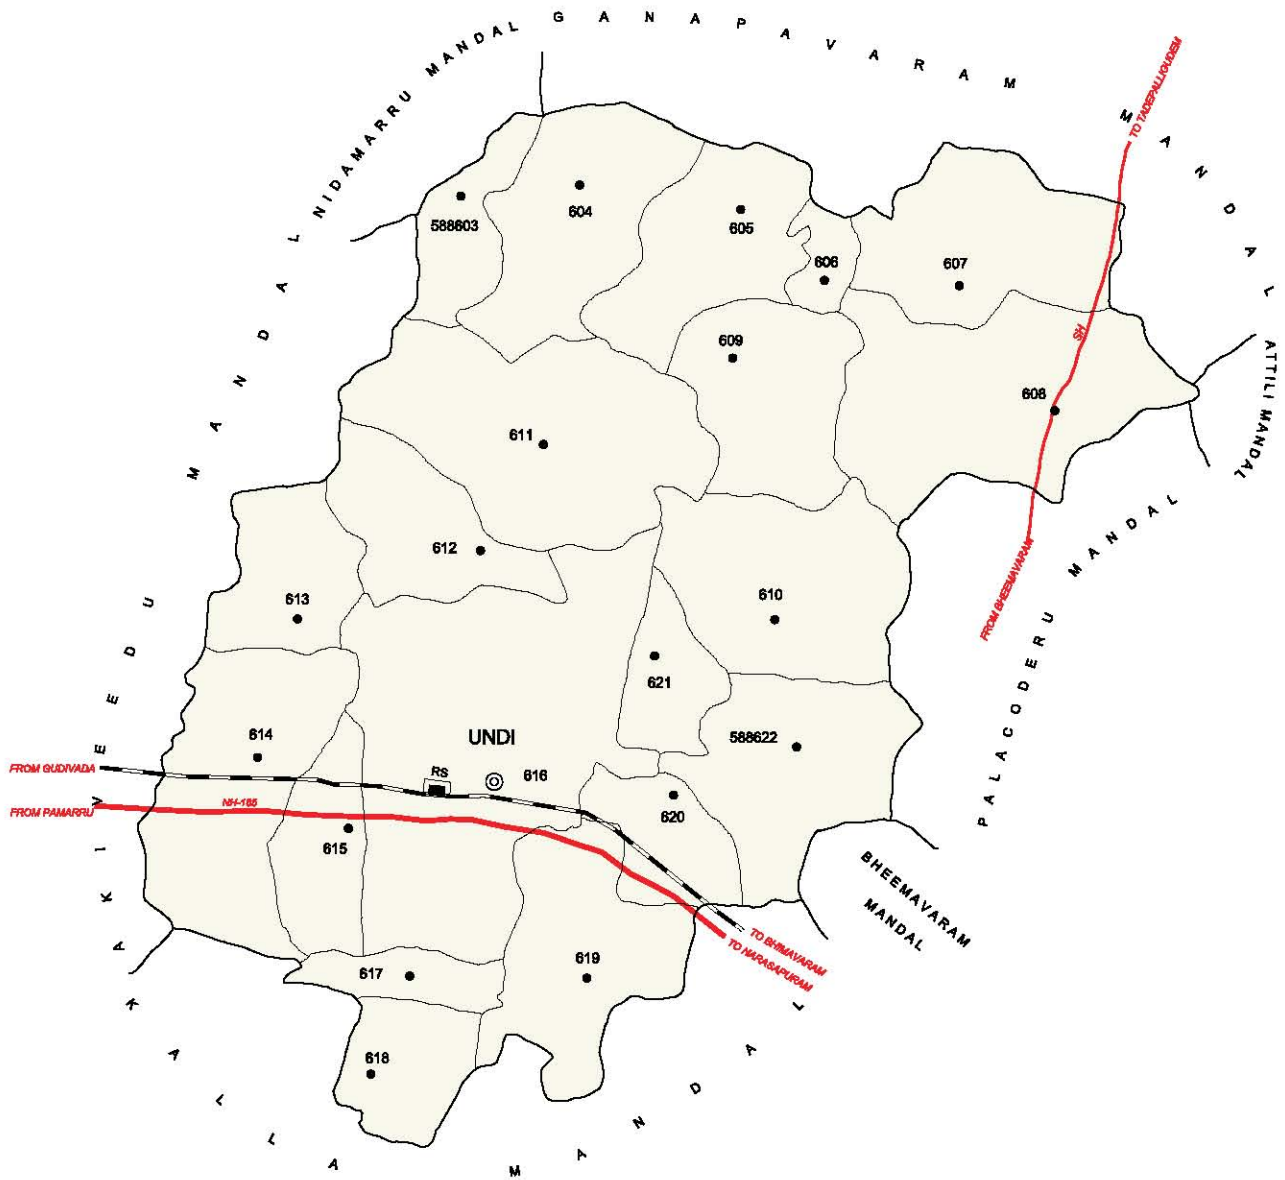

INDIA
ANDHRA PRADESH
UNDI MANDAL
WEST GODAVARI DISTRICT

NO. OF TOWNS : NIL
NO. OF VILLAGES : 20
DISTANCE FROM Dist.H. Qtrs.
TO MANDAL : 51 Kms.

BOUNDARY, MANDAL	-----
BOUNDARY, VILLAGE WITH L.C.No.	588622
HEAD QUARTERS, MANDAL	⊙
NATIONAL HIGHWAY	NH-165
STATE HIGHWAY	SH
RAILWAY LINE WITH STATION, BROAD GAUGE ...	RS