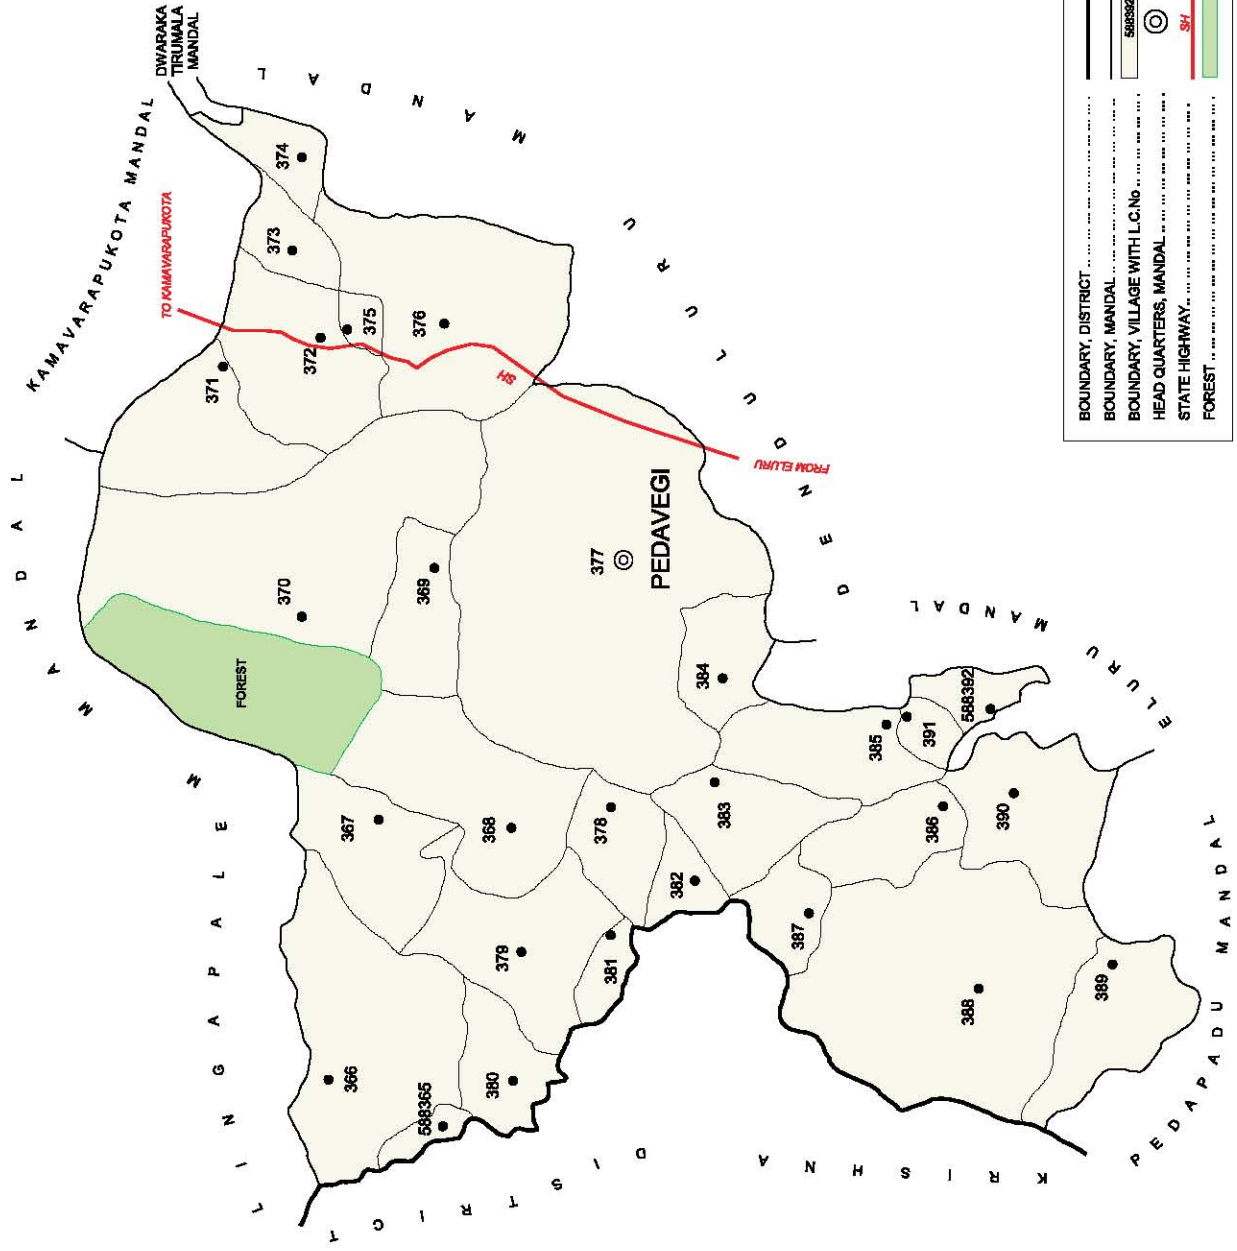

INDIA
ANDHRA PRADESH
PEDAVEGI MANDAL
WEST GODAVARI DISTRICT

NO. OF TOWNS : NIL
NO. OF VILLAGES : 28
DISTANCE FROM Dist. H.Qtrs.
TO MANDAL : 15 Kms.