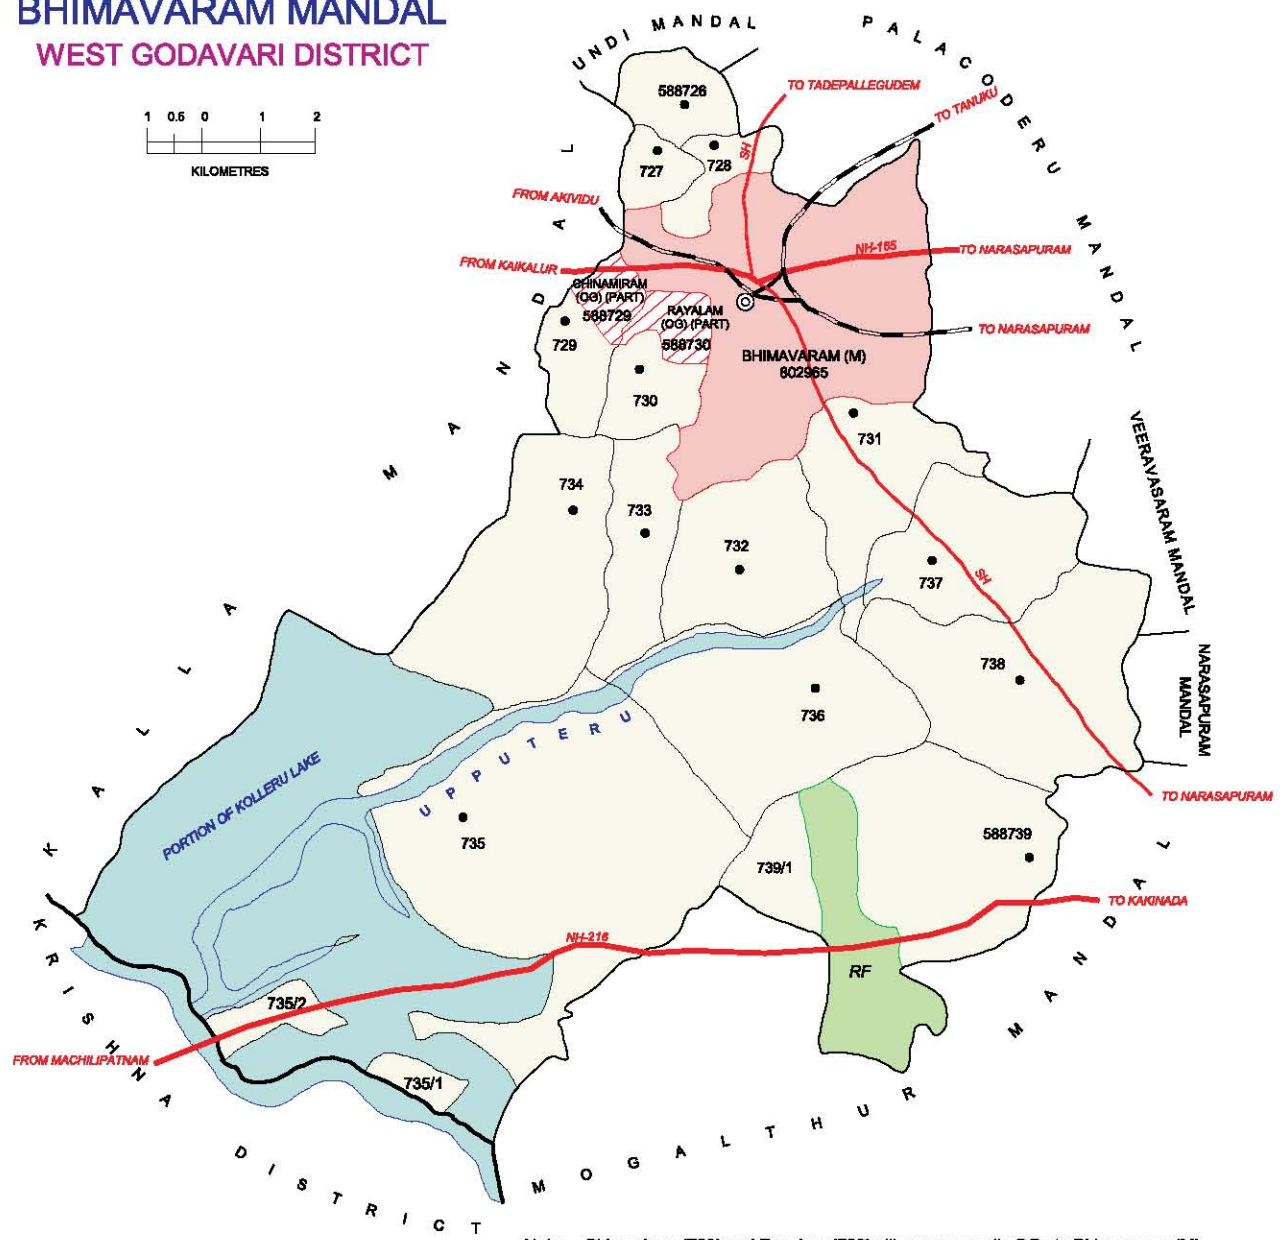

INDIA
ANDHRA PRADESH
BHIMAVARAM MANDAL
WEST GODAVARI DISTRICT

Note: Chhinamiram (729) and Rayalam (730) villages are partly OGs to Bhimavaram (M)

BOUNDARY, DISTRICT	—————
BOUNDARY, MANDAL	—————
BOUNDARY, VILLAGE WITH L.C.No	588739
HEAD QUARTERS, MANDAL	⊙
NATIONAL HIGHWAY	NH-185
STATE HIGHWAY	SH
RAILWAY LINE WITH STATION, BROAD GAUGE	NE
STATUTORY TOWN WITH L.C.No	802964
CENSUS TOWN/OG WITH L.C.No	588729
RIVER / STREAM / TANK	~~~~~
FOREST	R.F.

NO. OF TOWNS : 1
NO. OF VILLAGES : 14
DISTANCE FROM Dist.H.Qrta.
TO MANDAL : 65 Kms.