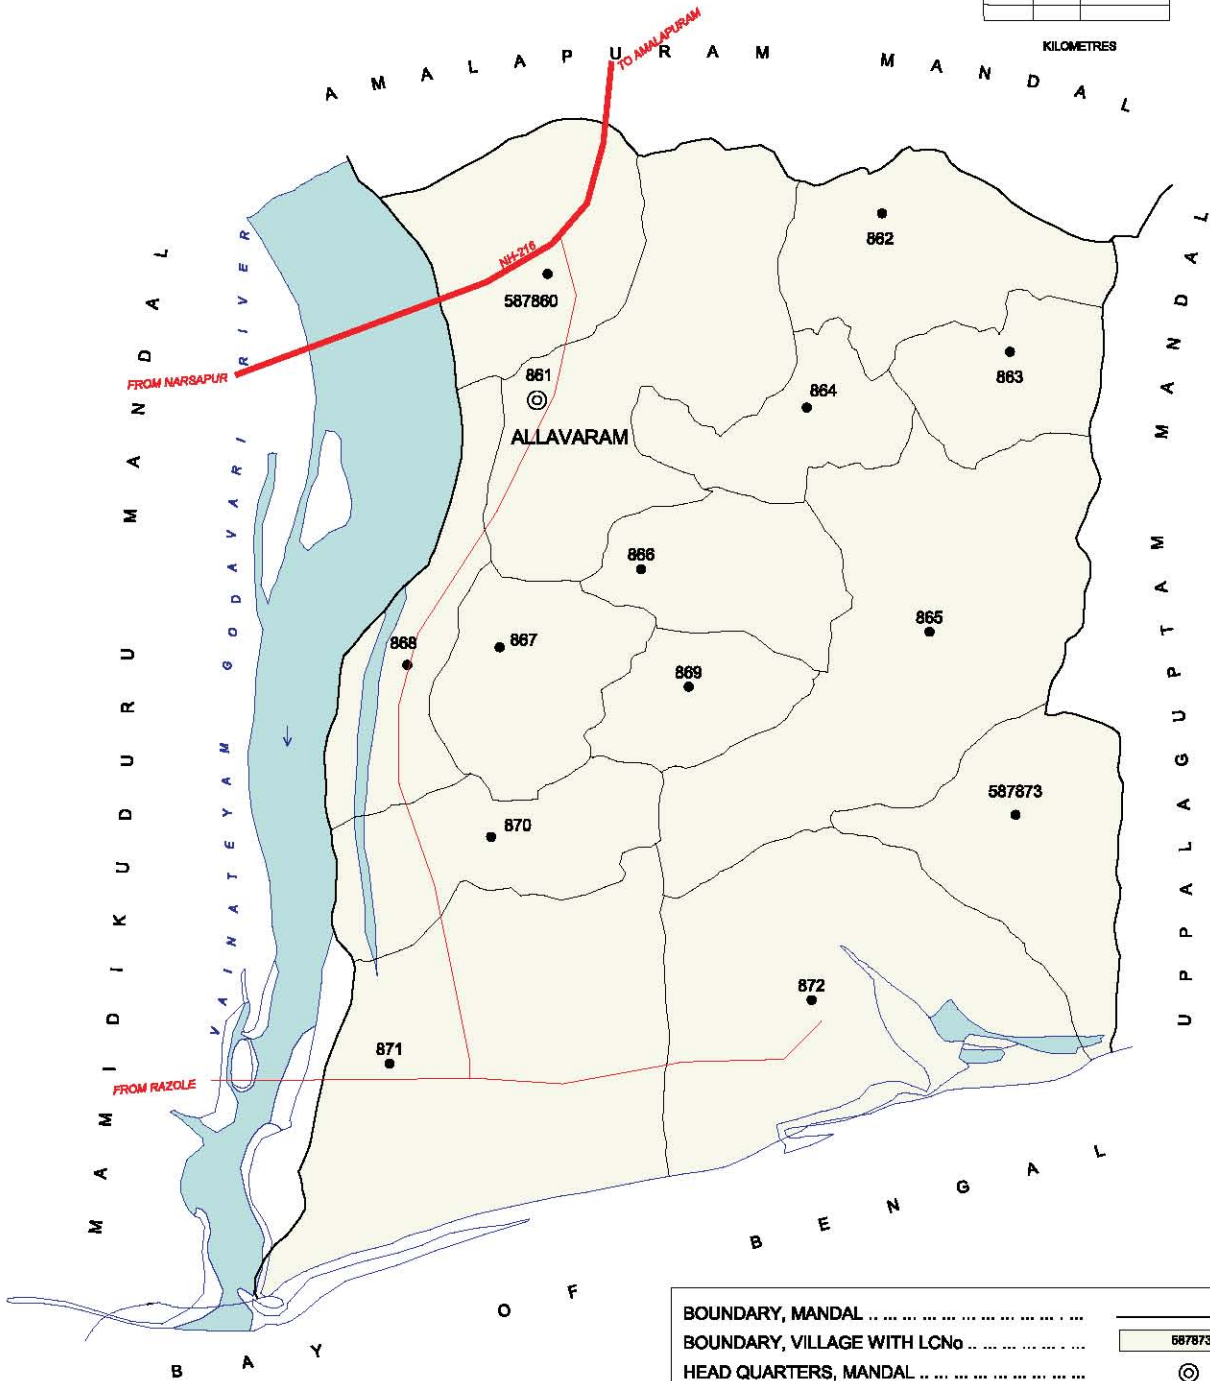

No. OF TOWNS : Nil
No. OF VILLAGES : 14
DISTANCE FROM Dist. H. Qtrs.
TO MANDAL H. Qtrs. : 125 Kms.

INDIA
ANDHRA PRADESH
ALLAVARAM MANDAL
EAST GODAVARI DISTRICT

BOUNDARY, MANDAL	
BOUNDARY, VILLAGE WITH LCNo	
HEAD QUARTERS, MANDAL	
NATIONAL HIGHWAY	
OTHER IMPORTANT ROADS	
RIVER / STREAM / TANK