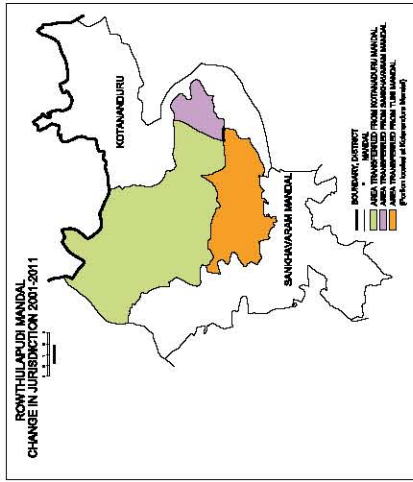

INDIA
ANDHRA PRADESH
ROWTHULAPUDI MANDAL
EAST GODAVARI DISTRICT

No. OF TOWNS : NIL
No. OF VILLAGES : 44
DISTANCE FROM Dist.H. Qtrs.
TO MANDAL H. Qtrs. : 60 Kms.