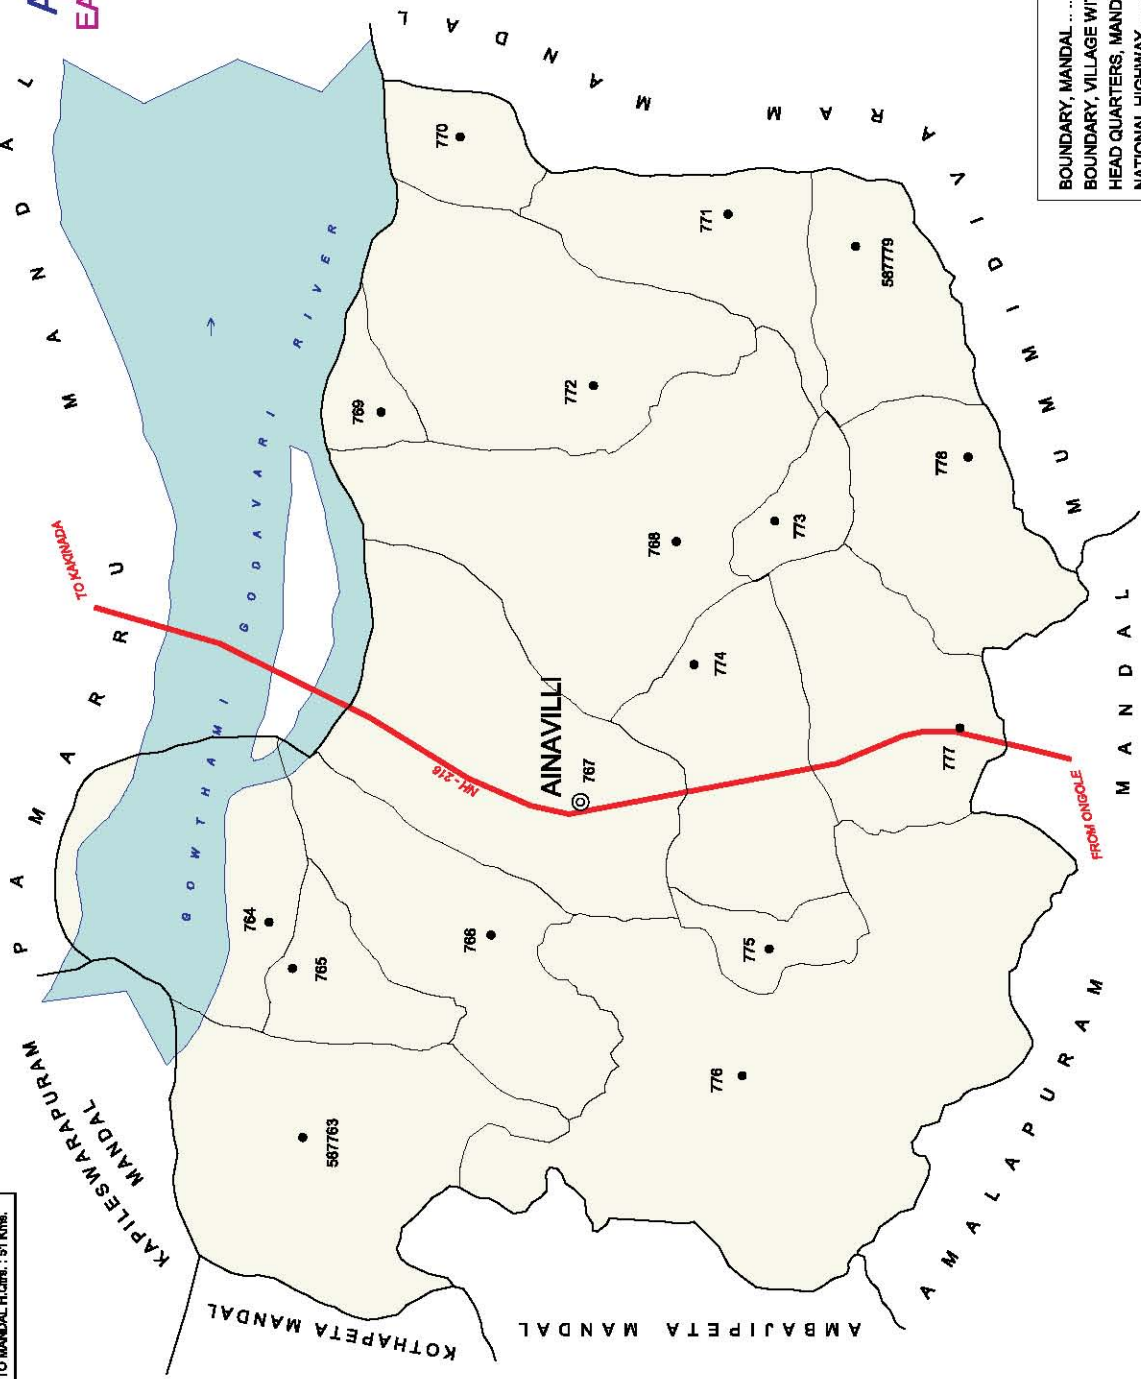

INDIA
ANDHRA PRADESH
AINAVILLI MANDAL
EAST GODAVARI DISTRICT

No. OF TOWNS : NI
No. OF VILLAGES : 17
DISTANCE FROM Dis. H.Qtrs.
TO MANDAL H.Qtrs. : 51 Kms.

587719

587719

NH-216

BOUNDARY, MANDAL

BOUNDARY, VILLAGE WITH LCNo

HEAD QUARTERS, MANDAL

NATIONAL HIGHWAY

RIVER / STREAM / TANK.