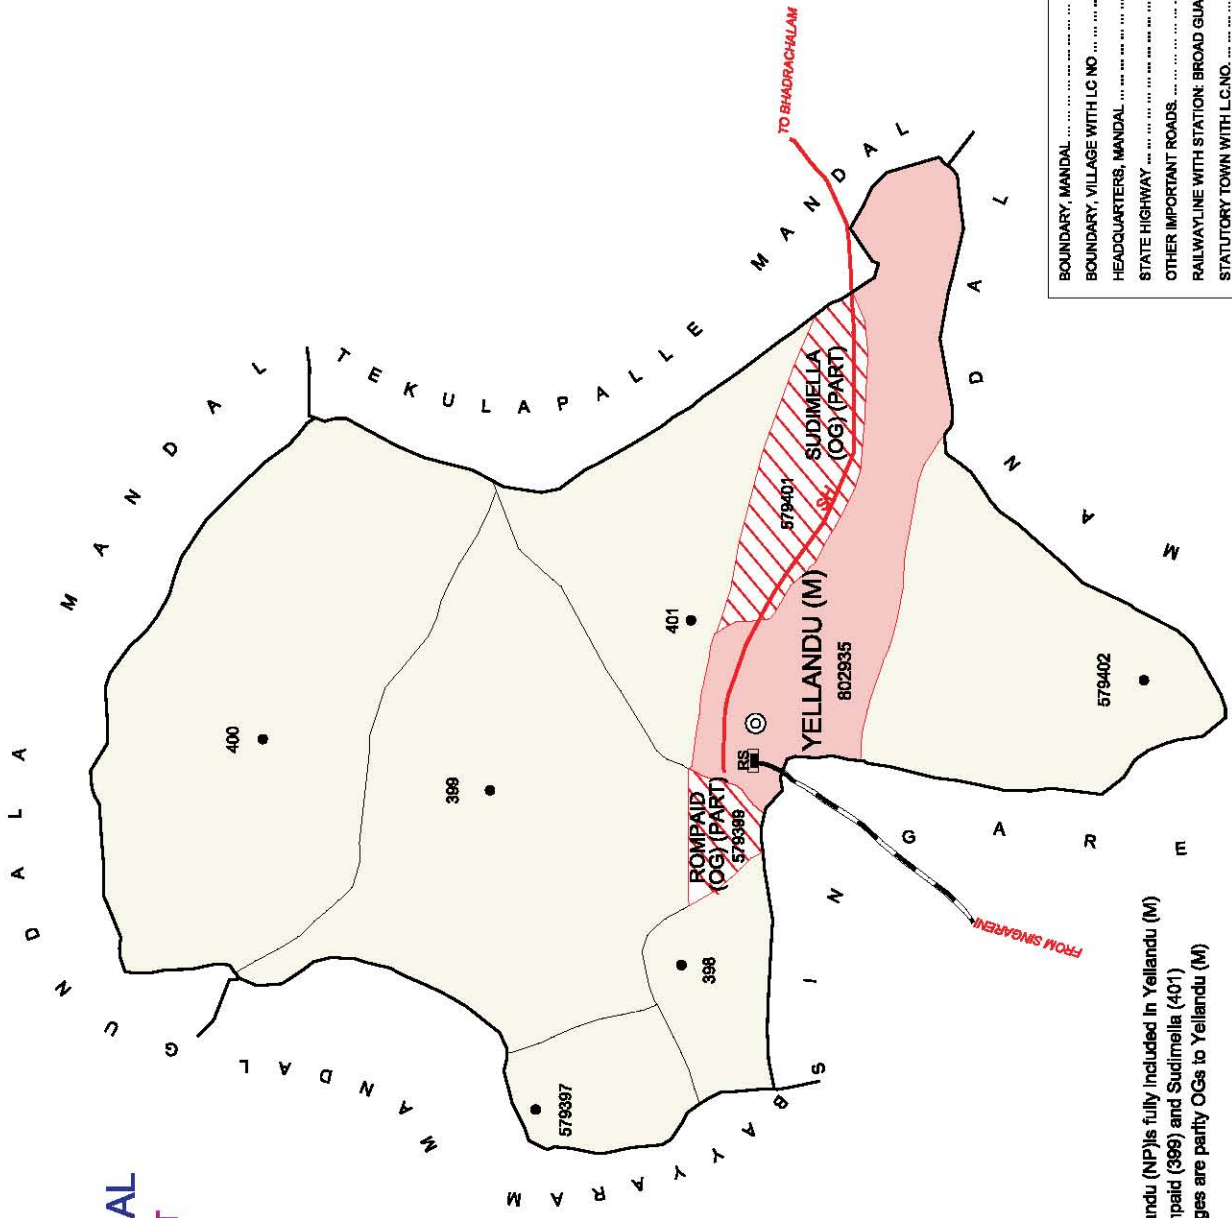

INDIA
ANDHRA PRADESH
YELLANDU MANDAL
KHAMMAM DISTRICT

.....	BOUNDARY, MANDAL
.....	BOUNDARY, VILLAGE WITH LC NO
.....	HEADQUARTERS, MANDAL
.....	STATE HIGHWAY
.....	OTHER IMPORTANT ROADS
.....	RAILWAYLINE WITH STATION: BROAD GAUGE
.....	STATUTORY TOWN WITH LC.NO.
.....	CENSUS TOWN/OG WITH LC. NO.

Note: 1. Yellandu (NP)s fully included in Yellandu (M)
2. Rompaid (398) and Sudimella (401) villages are party OGs to Yellandu (M)

No. OF TOWNS : 1
No. OF VILLAGES : 6
DISTANCE FROM Dist. H.Qns. TO MANDAL H.Qns.: 48 kms.