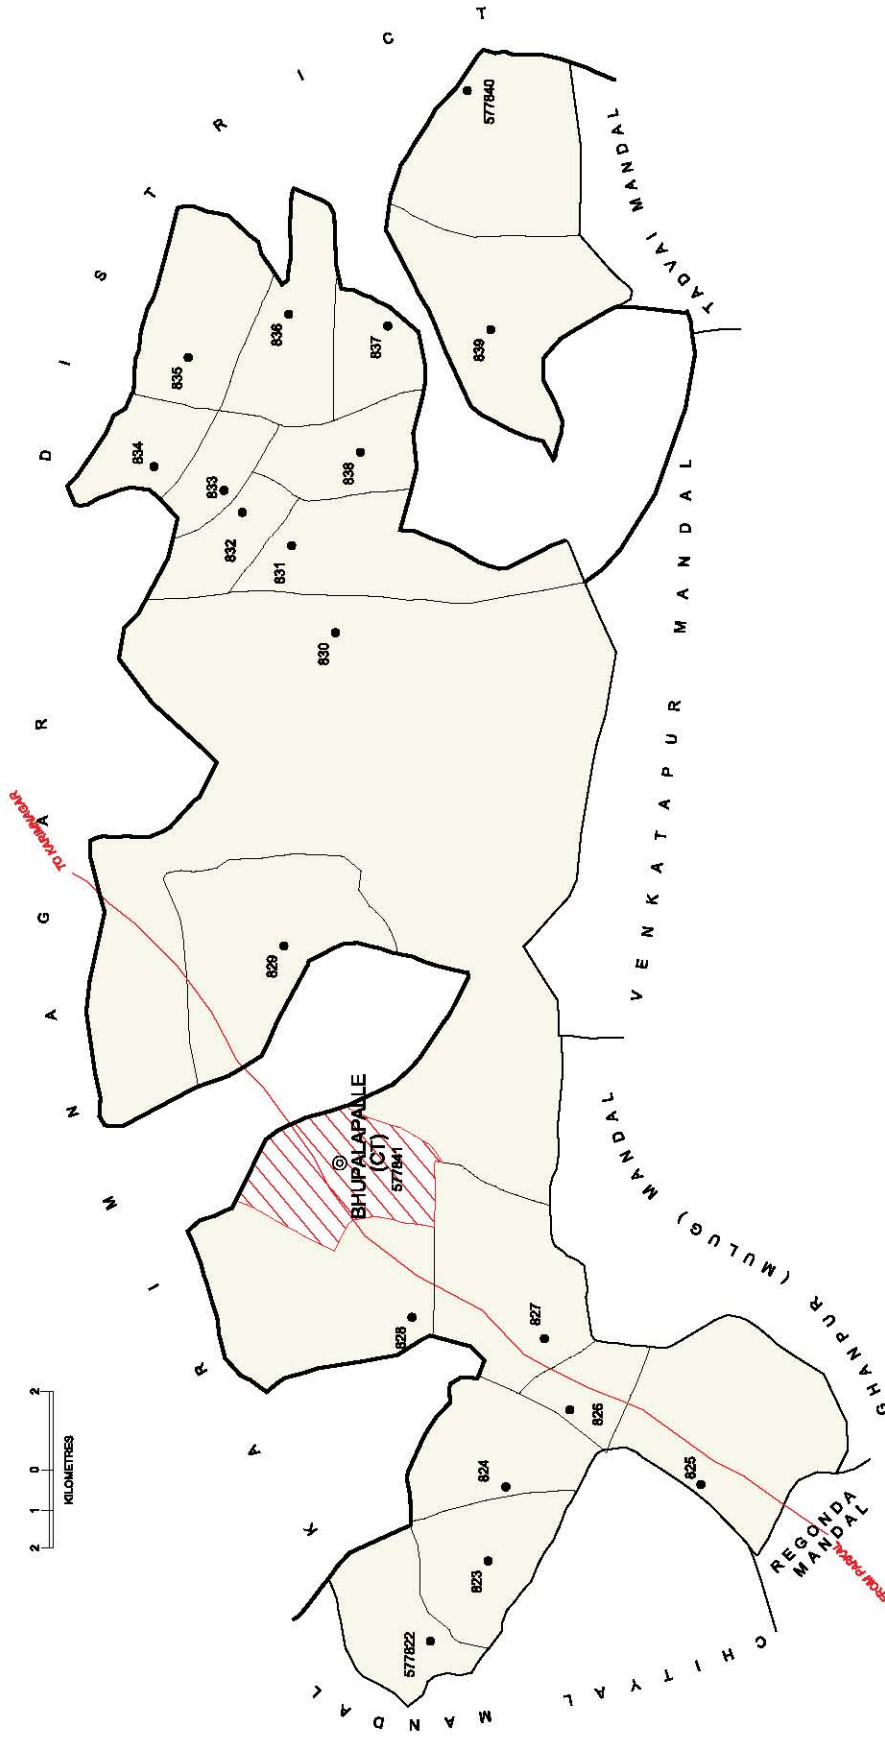

INDIA
ANDHRA PRADESH
BHUPALAPALLE MANDAL
WARANGAL DISTRICT

	BOUNDARY, DISTRICT
	BOUNDARY, MANDAL
	BOUNDARY, VILLAGE WITH L.C.No.
	HEADQUARTERS, MANDAL
	OTHER IMPORTANT ROADS
	CENSUS TOWN / OUT GROWTH WITH L.C.No.

Note: Bhupalapalle (841) village is fully included in Bhupalapalle (CT).

No. OF TOWNS : 1
No. OF VILLAGES : 19
DISTANCE FROM D.I.E. H. Qtrs.
TO MANDAL : 96 Km.