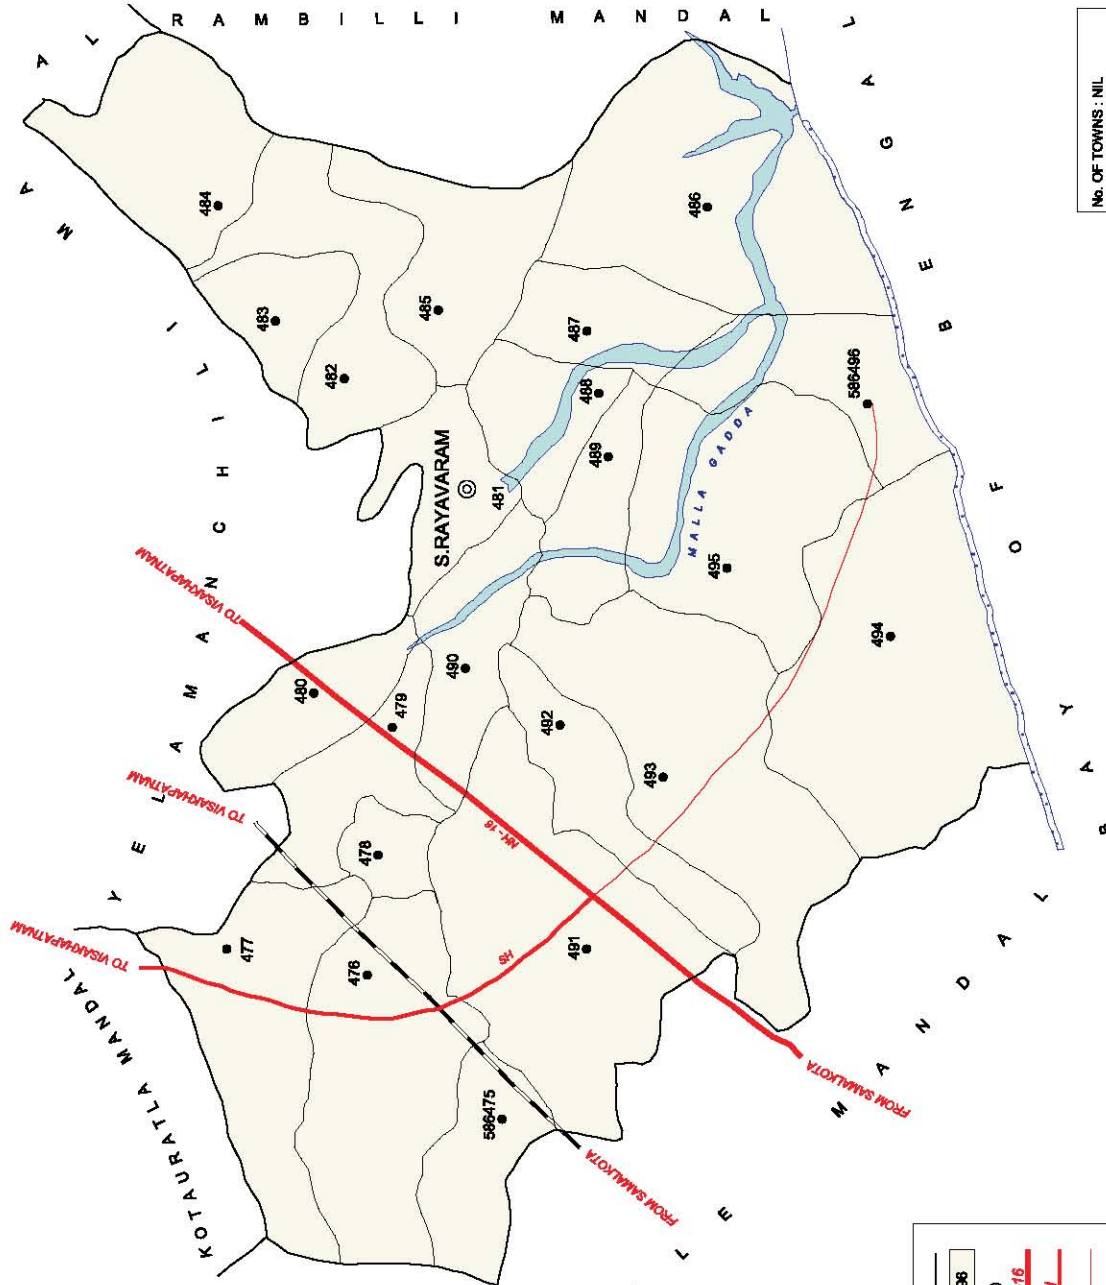

INDIA
ANDHRA PRADESH
S.RAYAVARAM MANDAL
VISAKHAPATNAM DISTRICT

	BOUNDARY, MANDAL
	BOUNDARY, VILLAGE WITH L.C.No
	HEADQUARTERS, MANDAL
	NATIONAL HIGHWAY
	STATE HIGHWAY
	OTHER IMPORTANT ROADS
	RAILWAY LINE, BROAD GAUGE
	RIVER/STREAM/TANK

No. OF TOWNS : NIL
No. OF VILLAGES : 22
DISTANCE FROM DIET. H. Qtrs.
TO MANDAL H. Qtrs.: 101 Kms.