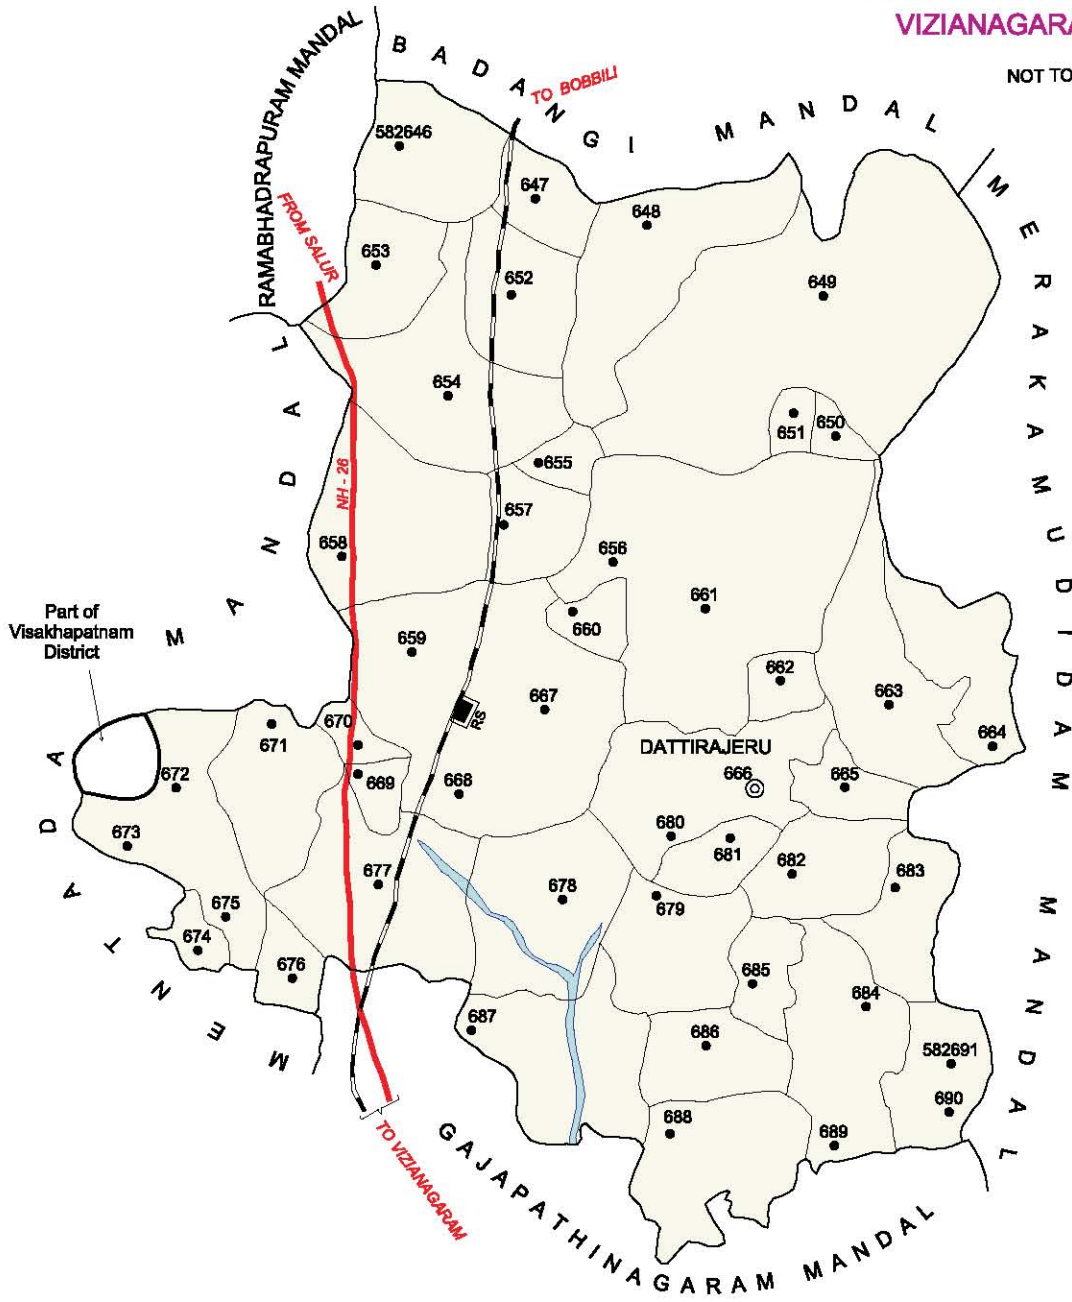

INDIA
ANDHRA PRADESH
DATTIRAJERU MANDAL
VIZIANAGARAM DISTRICT

NOT TO SCALE

NO. OF TOWNS : NIL
NO. OF VILLAGES : 46
DISTANCE FROM Dist. H.Qtrs.
TO MANDAL : 79 Kms.

BOUNDARY, DISTRICT.....	—————
BOUNDARY, MANDAL.....	—————
BOUNDARY, VILLAGE WITH L.C. No.....	582891
HEADQUARTERS, MANDAL.....	⊙
NATIONAL HIGHWAY.....	NH-26
RAILWAYLINE WITH STATION, BROAD GAUGE...	RS
RIVER / STREAM / TANK.....	~~~~~