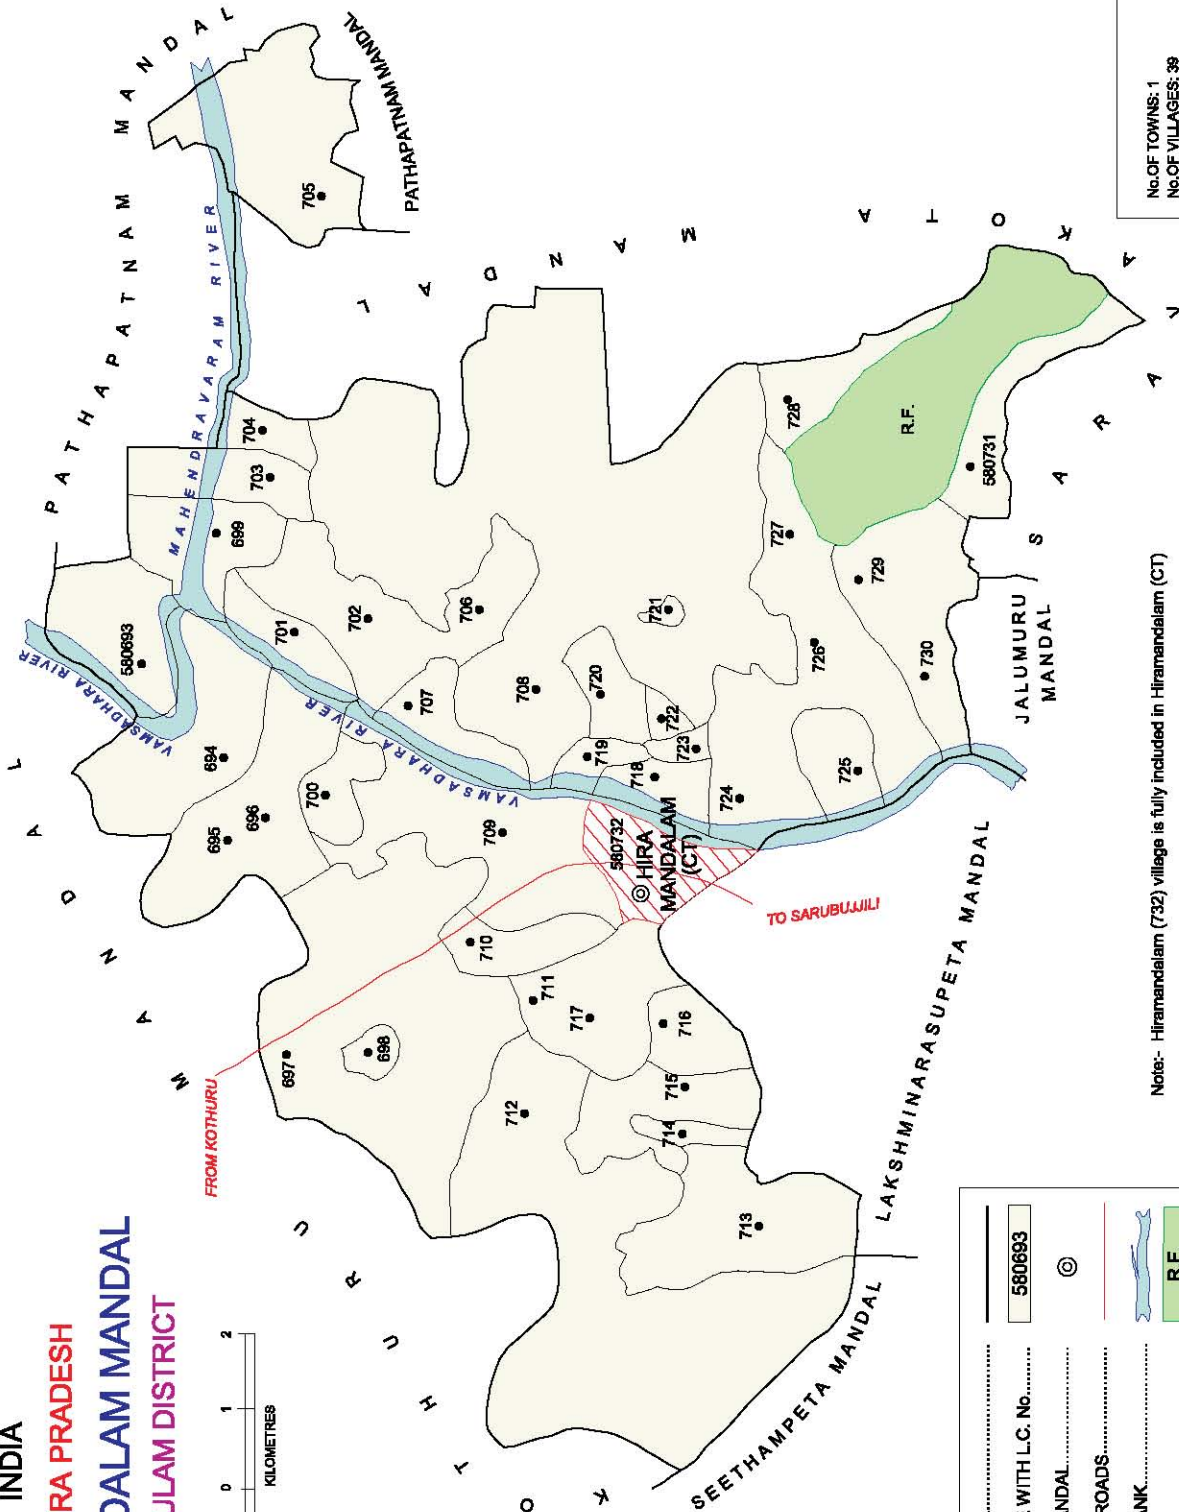

INDIA
ANDHRA PRADESH
HIRAMANDALAM MANDAL
SRIKAKULAM DISTRICT

No. OF TOWNS: 1
No. OF VILLAGES: 39
DISTANCE FROM DIST. HQRS.
TO MANDAL: 43 Kms.

Note:- Hiramandalam (732) village is fully included in Hiramandalam (CT)

BOUNDARY, MANDAL.....	
BOUNDARY, VILLAGE WITH L.C. No.....	
HEADQUARTERS, MANDAL.....	
OTHER IMPORTANT ROADS.....	
RIVER / STREAM / TANK.....	
FOREST.....	
CENSUS TOWN WITH L.C. No.....