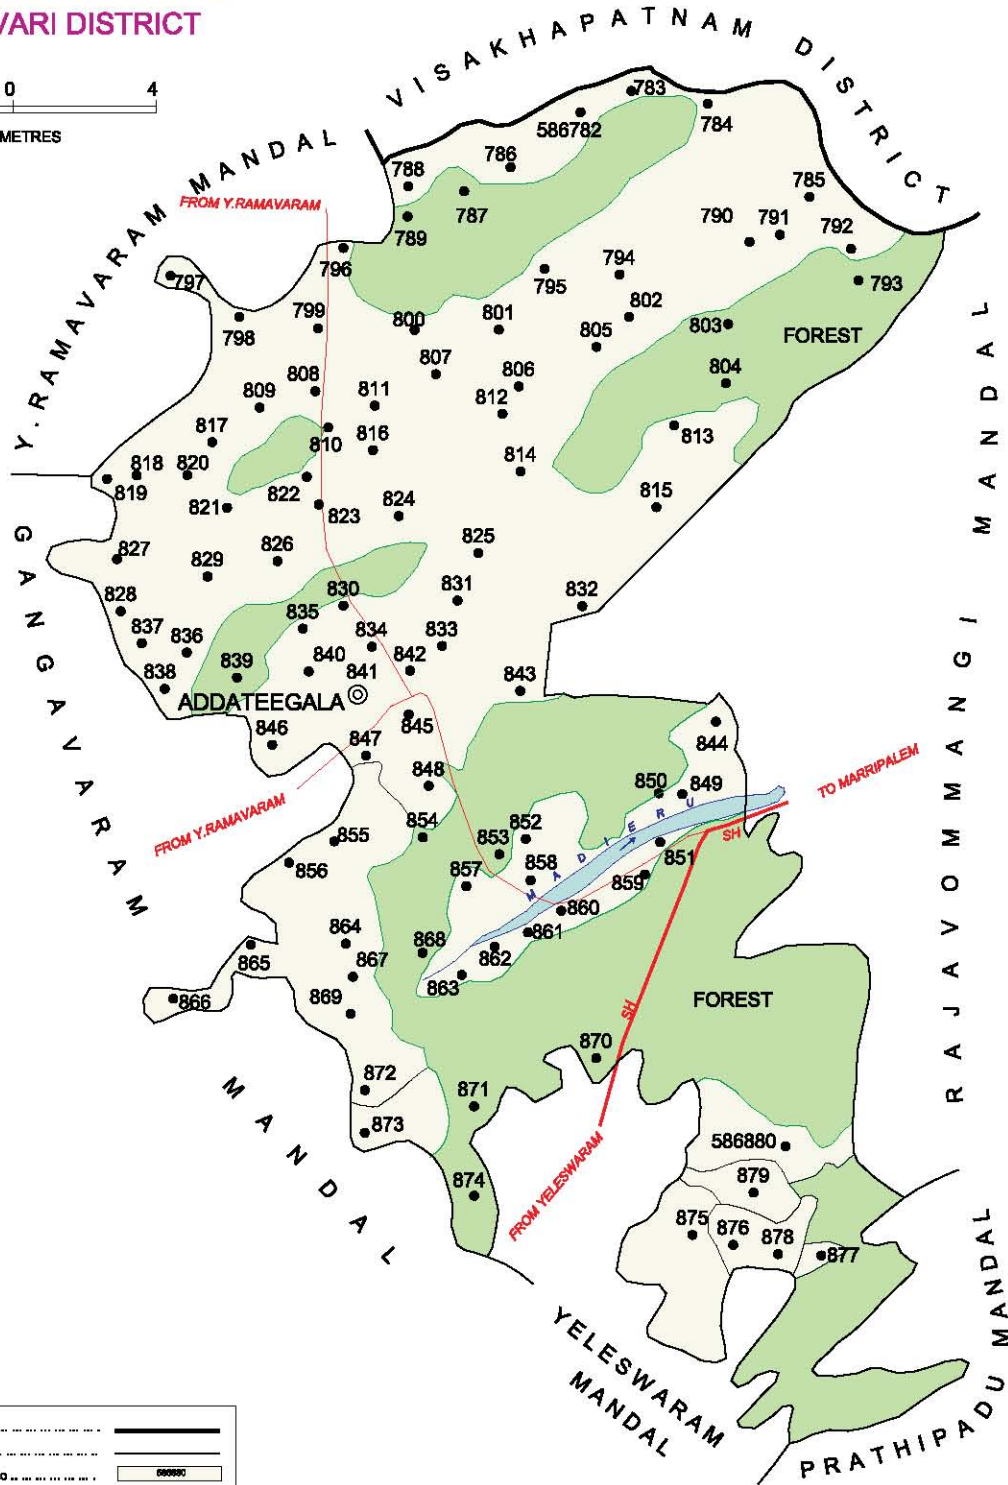

INDIA
ANDHRA PRADESH
ADDATEEGALA MANDAL
EAST GODAVARI DISTRICT

BOUNDARY, DISTRICT	—————
BOUNDARY, MANDAL	—————
BOUNDARY, VILLAGE WITH LCNo	□□□□□□
HEAD QUARTERS, MANDAL	⊙
STATE HIGHWAY	SH
OTHER IMPORTANT ROADS	—
RIVER / STREAM / TANK	~~~~~
FOREST	■

No. OF TOWNS : Nil
No. OF VILLAGES : 99
DISTANCE FROM Dist.H. Qtrs.
TO MANDAL H. Qtrs. : 114 Kms.