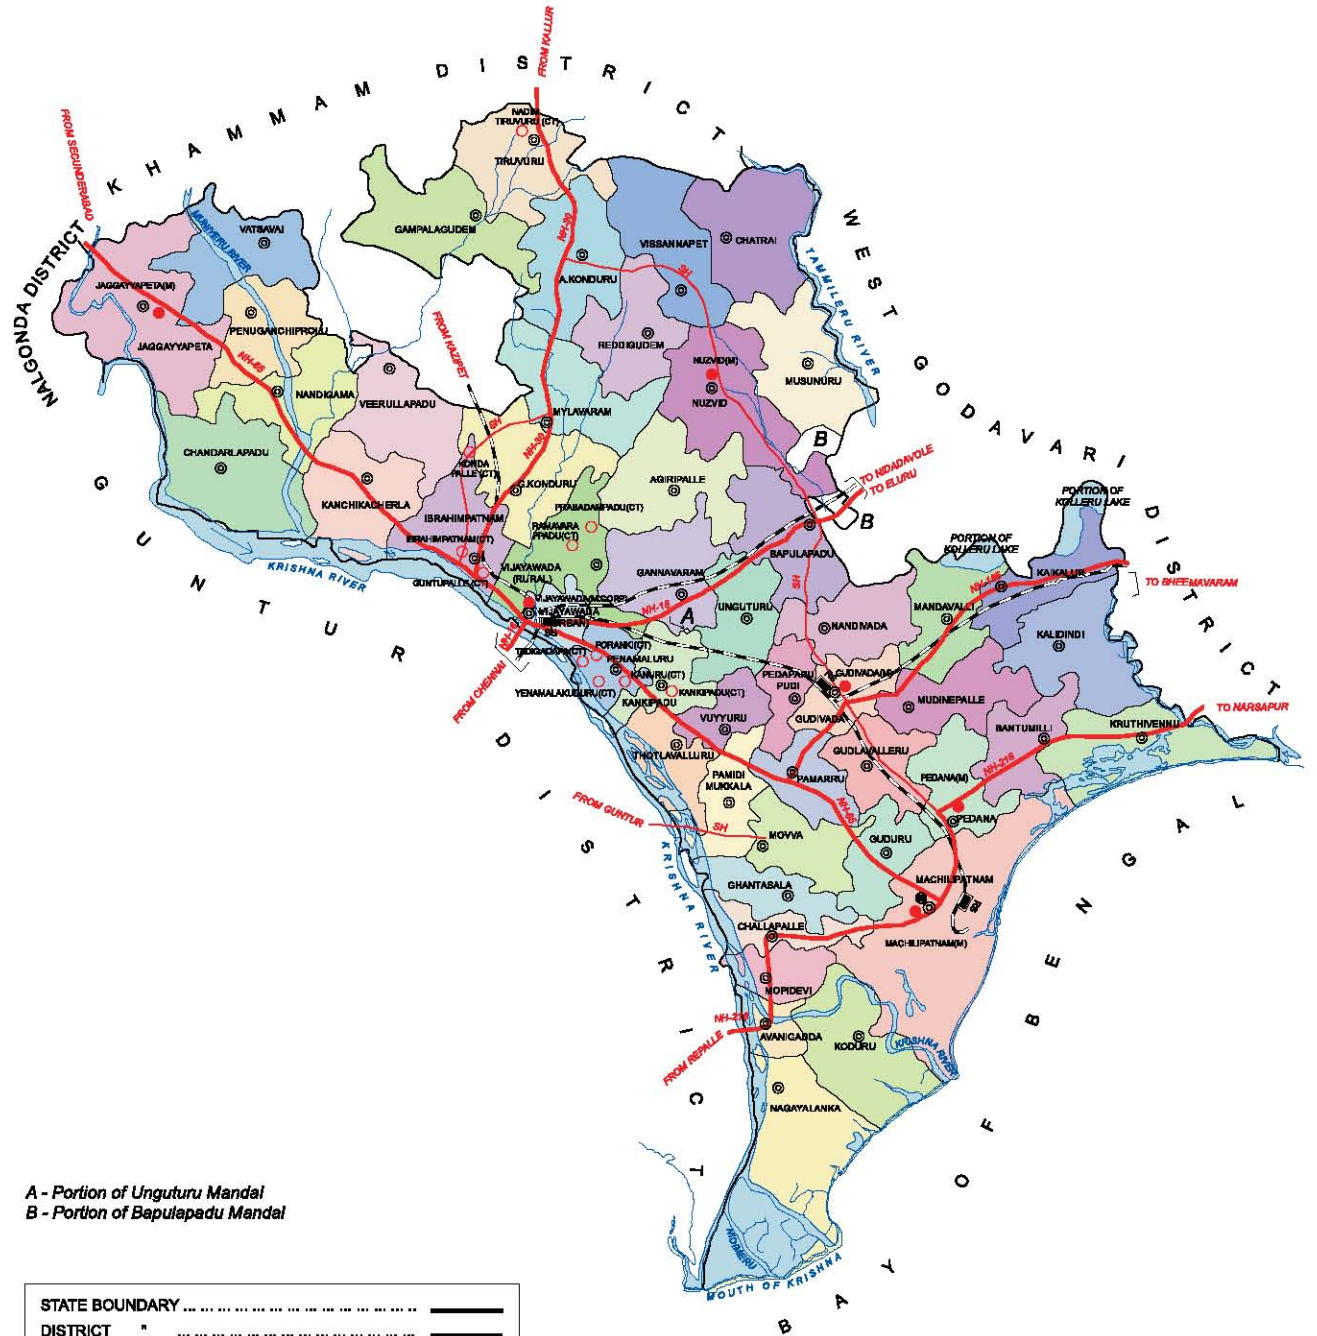

INDIA
ANDHRA PRADESH
KRISHNA DISTRICT

A - Portion of Unguturu Mandal
B - Portion of Bapulapadu Mandal

STATE BOUNDARY	.....	———
DISTRICT	.....	———
MANDAL	.....	———
HEADQUARTERS: DISTRICT / MANDAL	⊙ / ⊙	
RAILWAY LINE WITH STATION, BROAD GAUGE	— RS —	
NATIONAL HIGHWAY	.....	———
STATE HIGHWAY	.....	———
RIVER / STREAM / TANK	.....	———
TOWNS / CENSUS TOWNS	● / ○	

AREA : 8727.00 SQ.KMS.
NO. OF MANDALS : 50
NO. OF TOWNS : 17
NO. OF VILLAGES : 968
DISTANCE FROM STATE H.Q.RTS.
TO DISTRICT H.Q.RTS. : 348 KMS.