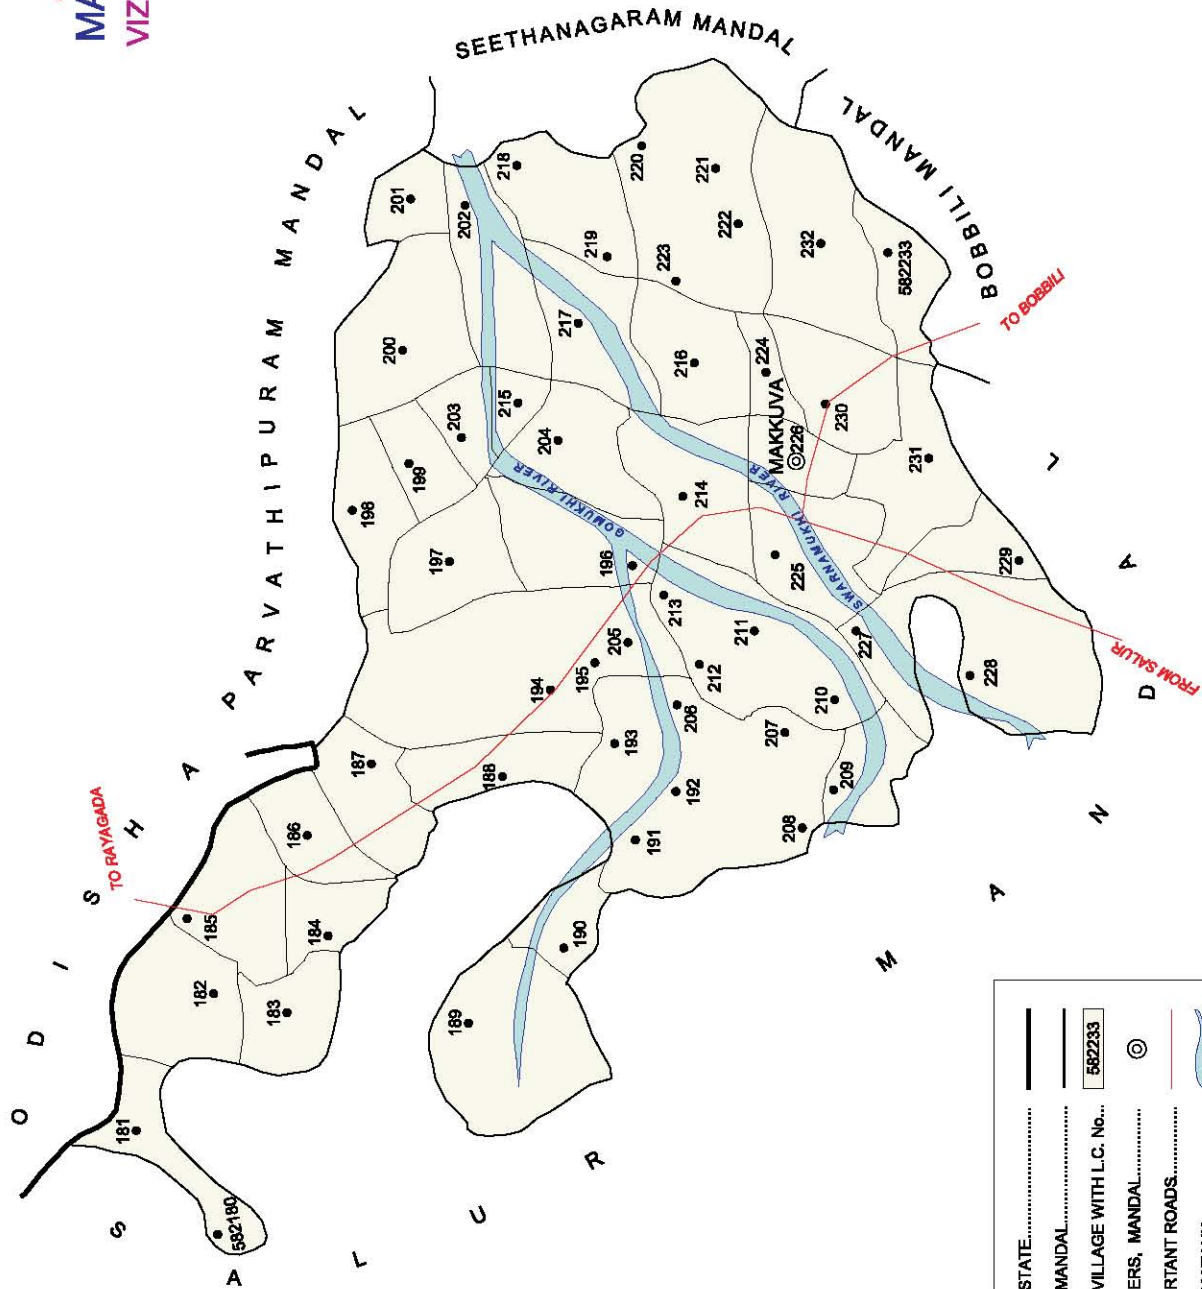

NO. OF TOWNS : 1
NO. OF VILLAGES : 49
DISTANCE FROM Dist. H.Qtrs. TO MANDAL : 95 Kms.

INDIA  
 ANDHRA PRADESH  
 MAKKUVA MANDAL  
 VIZIANAGARAM DISTRICT  
 NOT TO SCALE

NO. OF TOWNS : NIL  
 NO. OF VILLAGES : 54  
 DISTANCE FROM Dist. H.Qrfs.  
 TO MANDAL : 73 Kms.