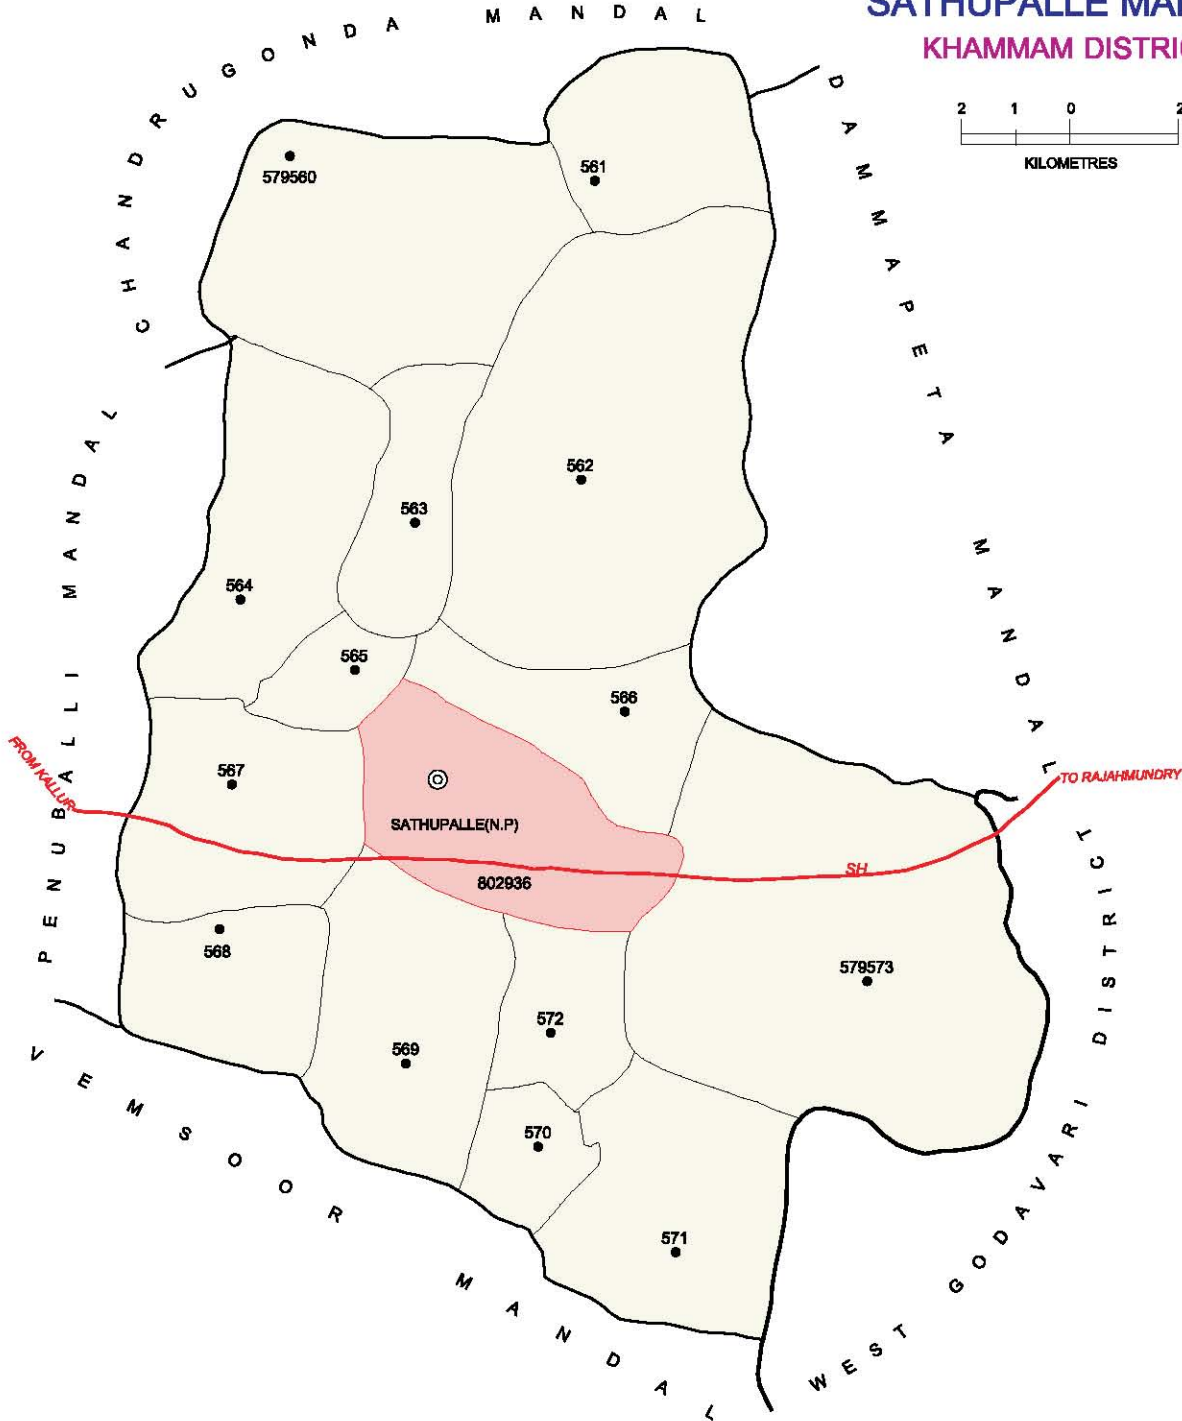

INDIA
ANDHRA PRADESH
SATHUPALLE MANDAL
KHAMMAM DISTRICT

No. OF TOWNS : 1
No. OF VILLAGES : 14
DISTANCE FROM Dist. H.Qrts.
TO MANDAL H.Qrts. : 81 kms.

BOUNDARY, DISTRICT	—————
BOUNDARY, MANDAL	—————
BOUNDARY, VILLAGE WITH L.C.No	579560
HEADQUARTERS, MANDAL	⊙
STATE HIGHWAY	SH
STATUTORY TOWN WITH L.C NO.	802936