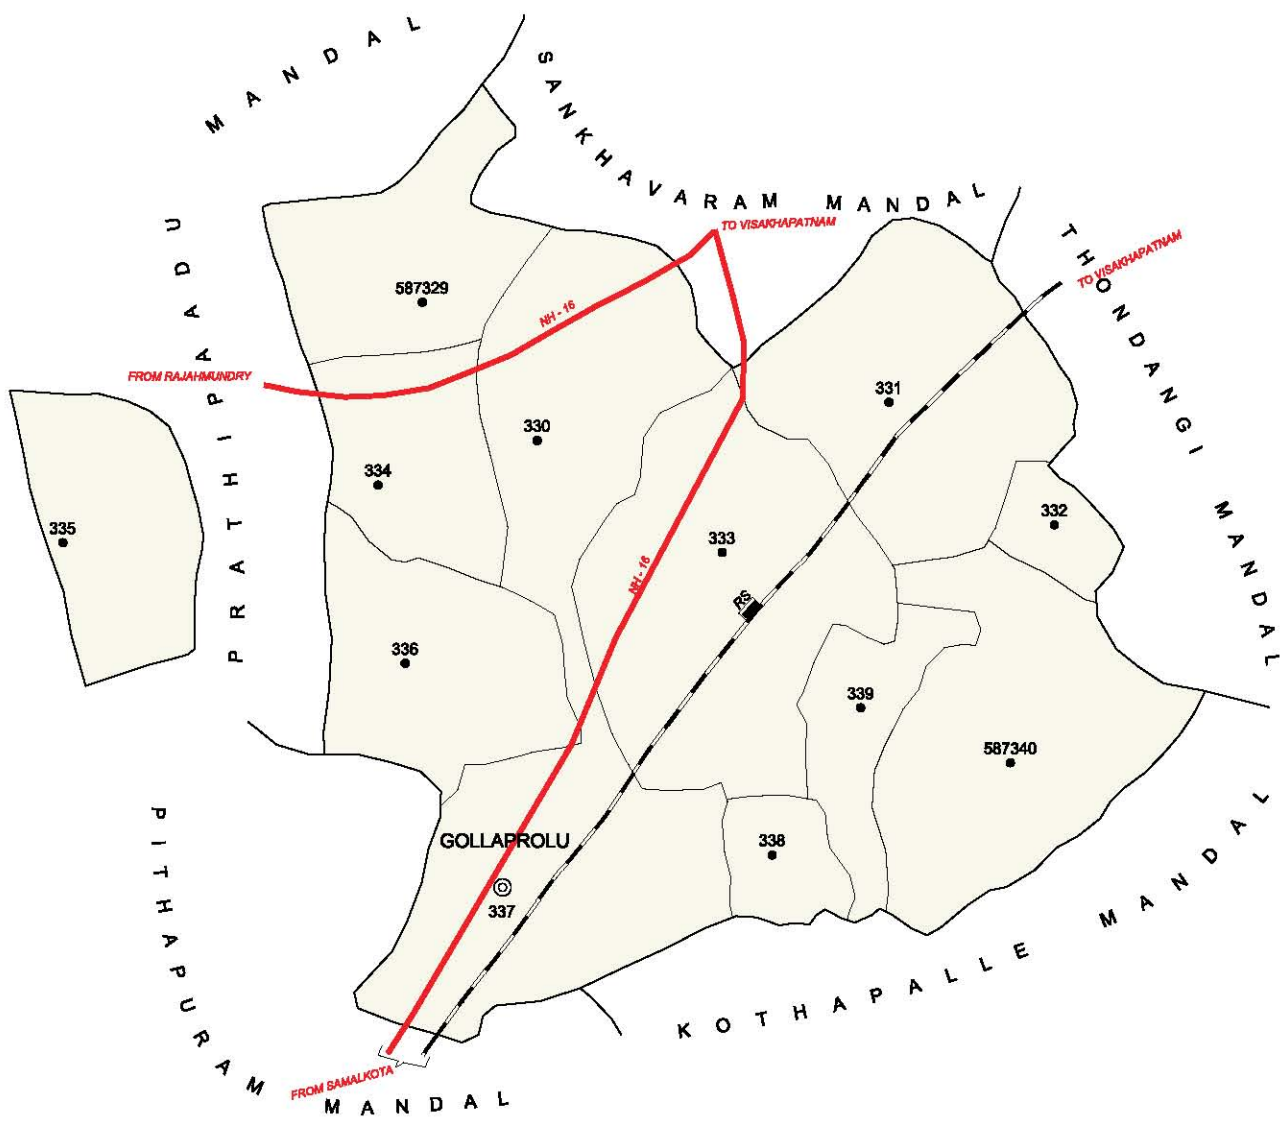

INDIA
ANDHRA PRADESH
GOLLAPROLU MANDAL
EAST GODAVARI DISTRICT

No. OF TOWNS : NIL
No. OF VILLAGES : 12
DISTANCE FROM Dist. H.Qrts
TO MANDAL : 41 Kms.

BOUNDARY, MANDAL	
BOUNDARY, VILLAGE WITH LCN_o	
HEAD QUARTERS, MANDAL	
RAILWAY LINE WITH STATION, BROAD GAUGE ...	
NATIONAL HIGHWAY