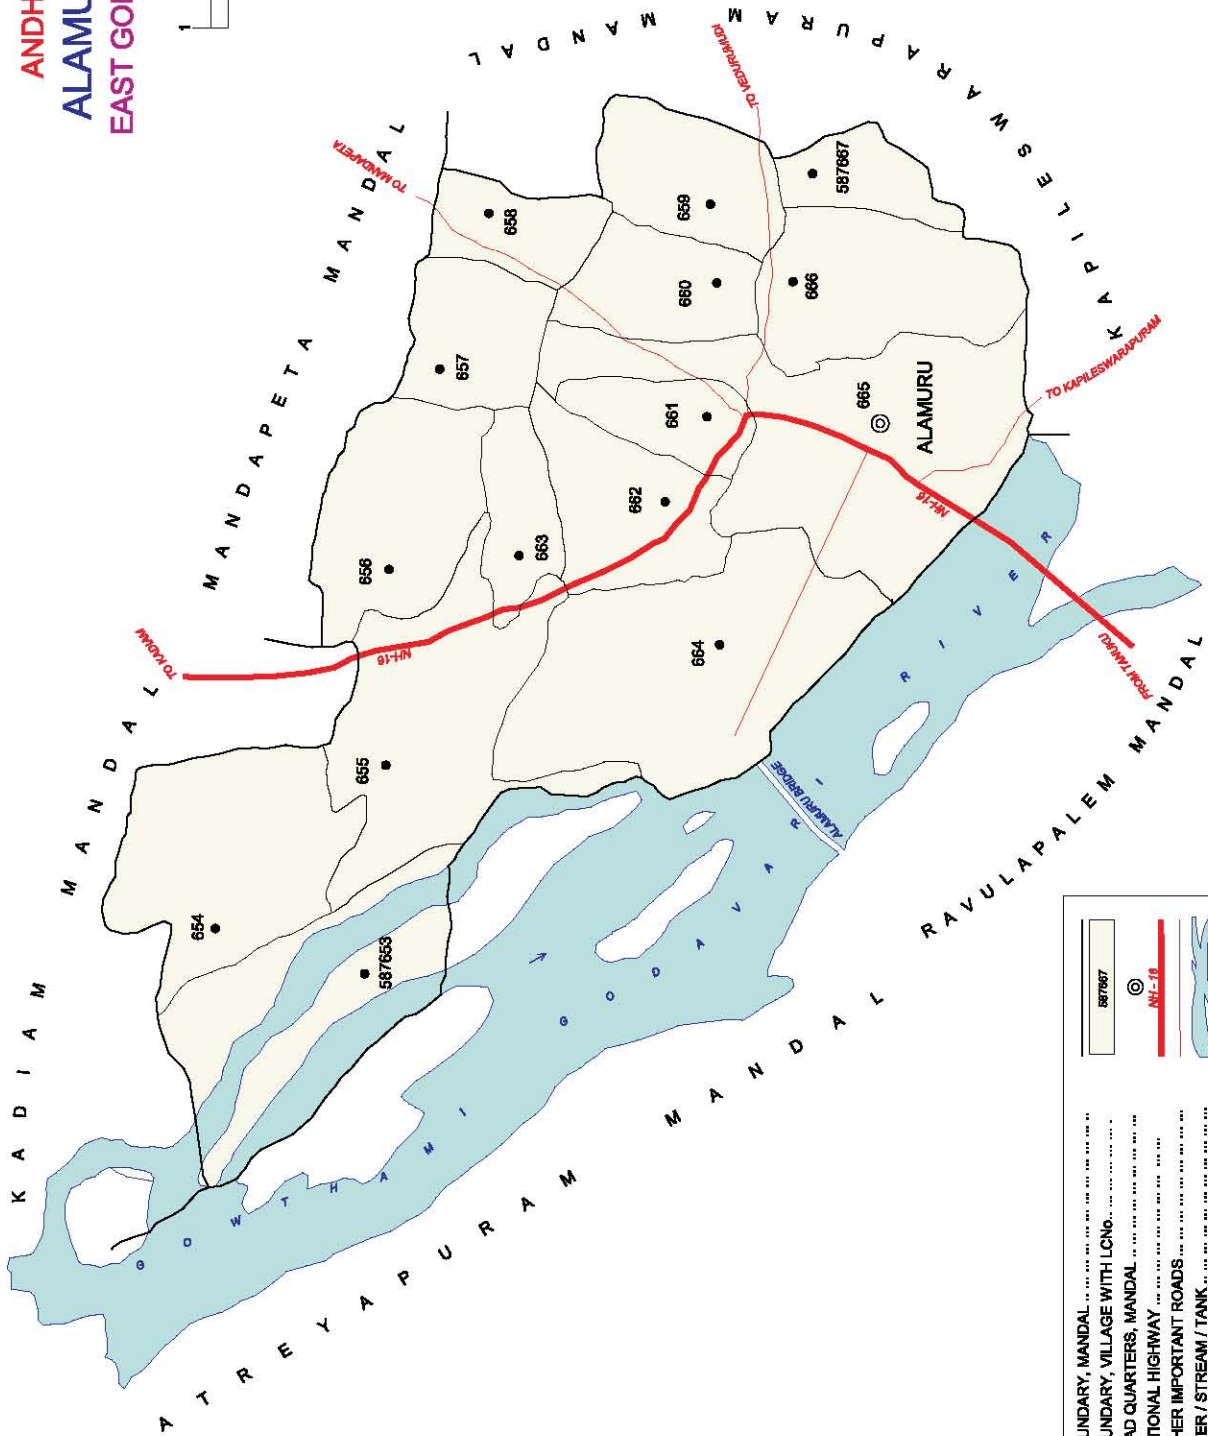

INDIA
ANDHRA PRADESH
ALAMURU MANDAL
EAST GODAVARI DISTRICT

No. OF TOWNS : Nil
No. OF VILLAGES : 15
DISTANCE FROM DIST.H.Qs.
TO MANDAL H.Qs.: 70 Kms.

587667

⊙

NH-16

BOUNDARY, MANDAL

BOUNDARY, VILLAGE WITH LCNO.

HEAD QUARTERS, MANDAL

NATIONAL HIGHWAY

OTHER IMPORTANT ROADS

RIVER / STREAM / TANK