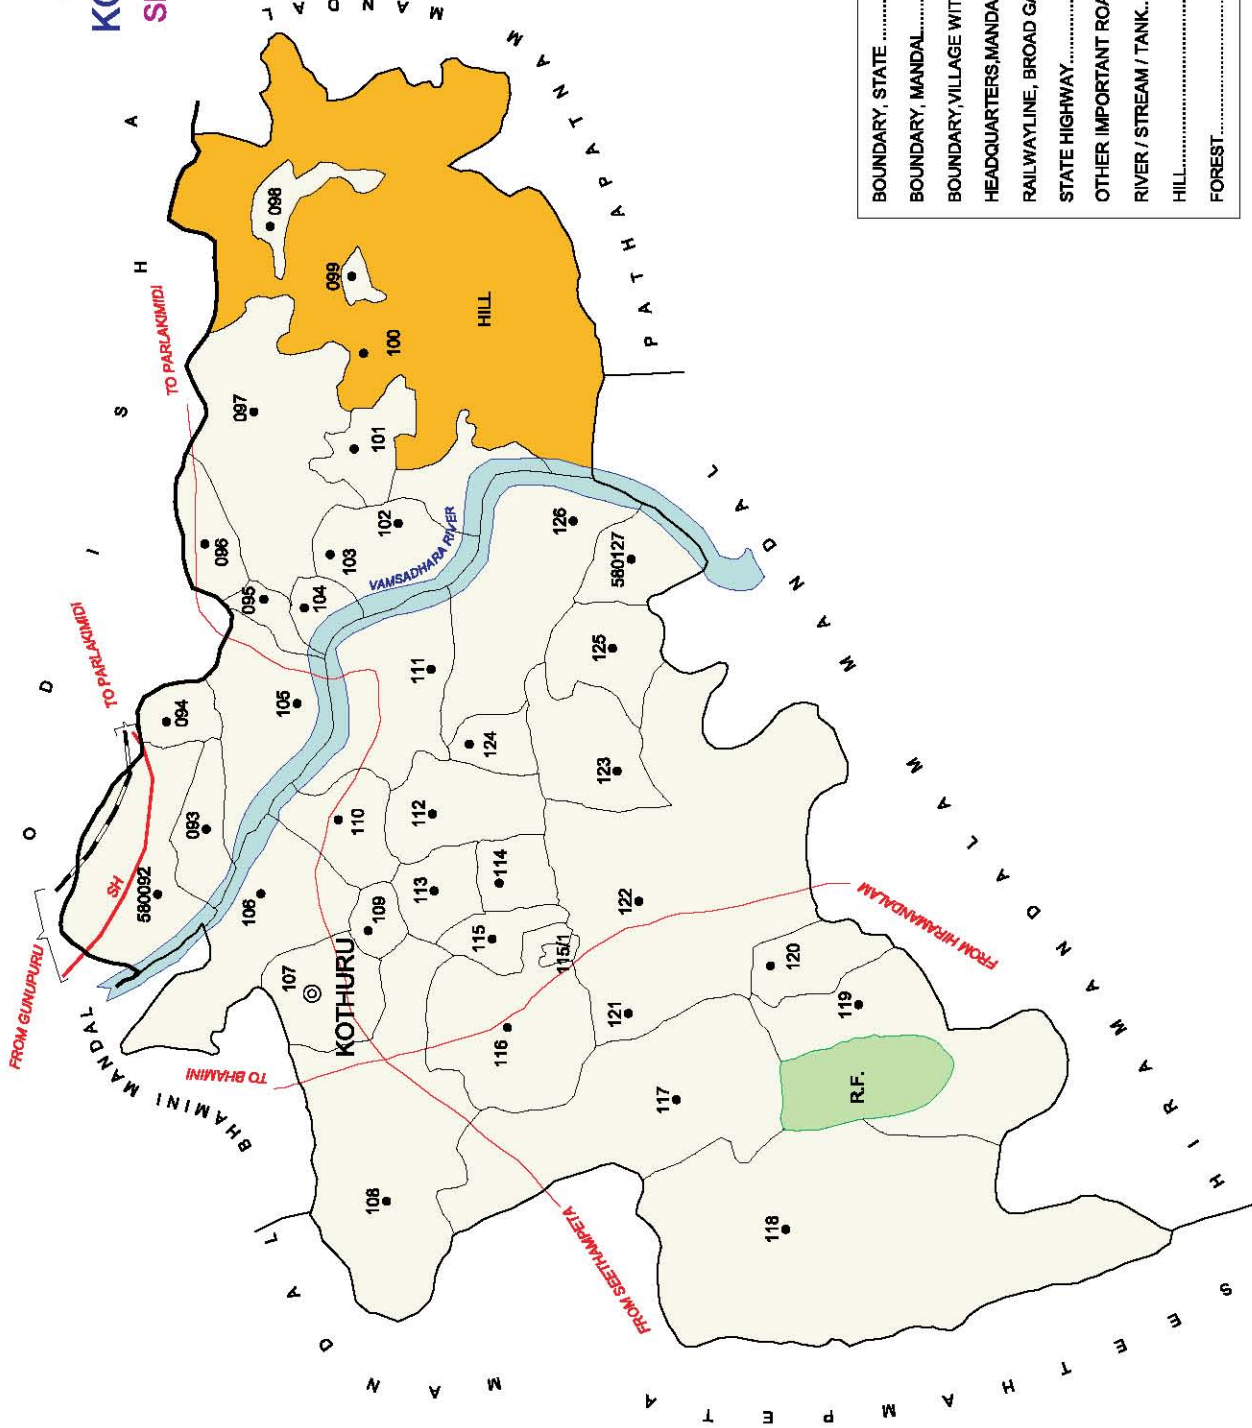

KOTHURU MANDAL

SRIKAKULAM DISTRICT

No. OF TOWNS : NIL
 No. OF VILLAGES : 36
 DISTANCE FROM Dist.H.Qtrs.
 TO MANDAL : 66 Kms.

BOUNDARY, STATE	—
BOUNDARY, MANDAL	—
BOUNDARY, VILLAGE WITH L.C. No.	580127
HEADQUARTERS, MANDAL	⊙
RAILWAYLINE, BROAD GAUGE	—
STATE HIGHWAY	SH
OTHER IMPORTANT ROADS	—
RIVER / STREAM / TANK	—
HILL	HILL
FOREST	R.F.