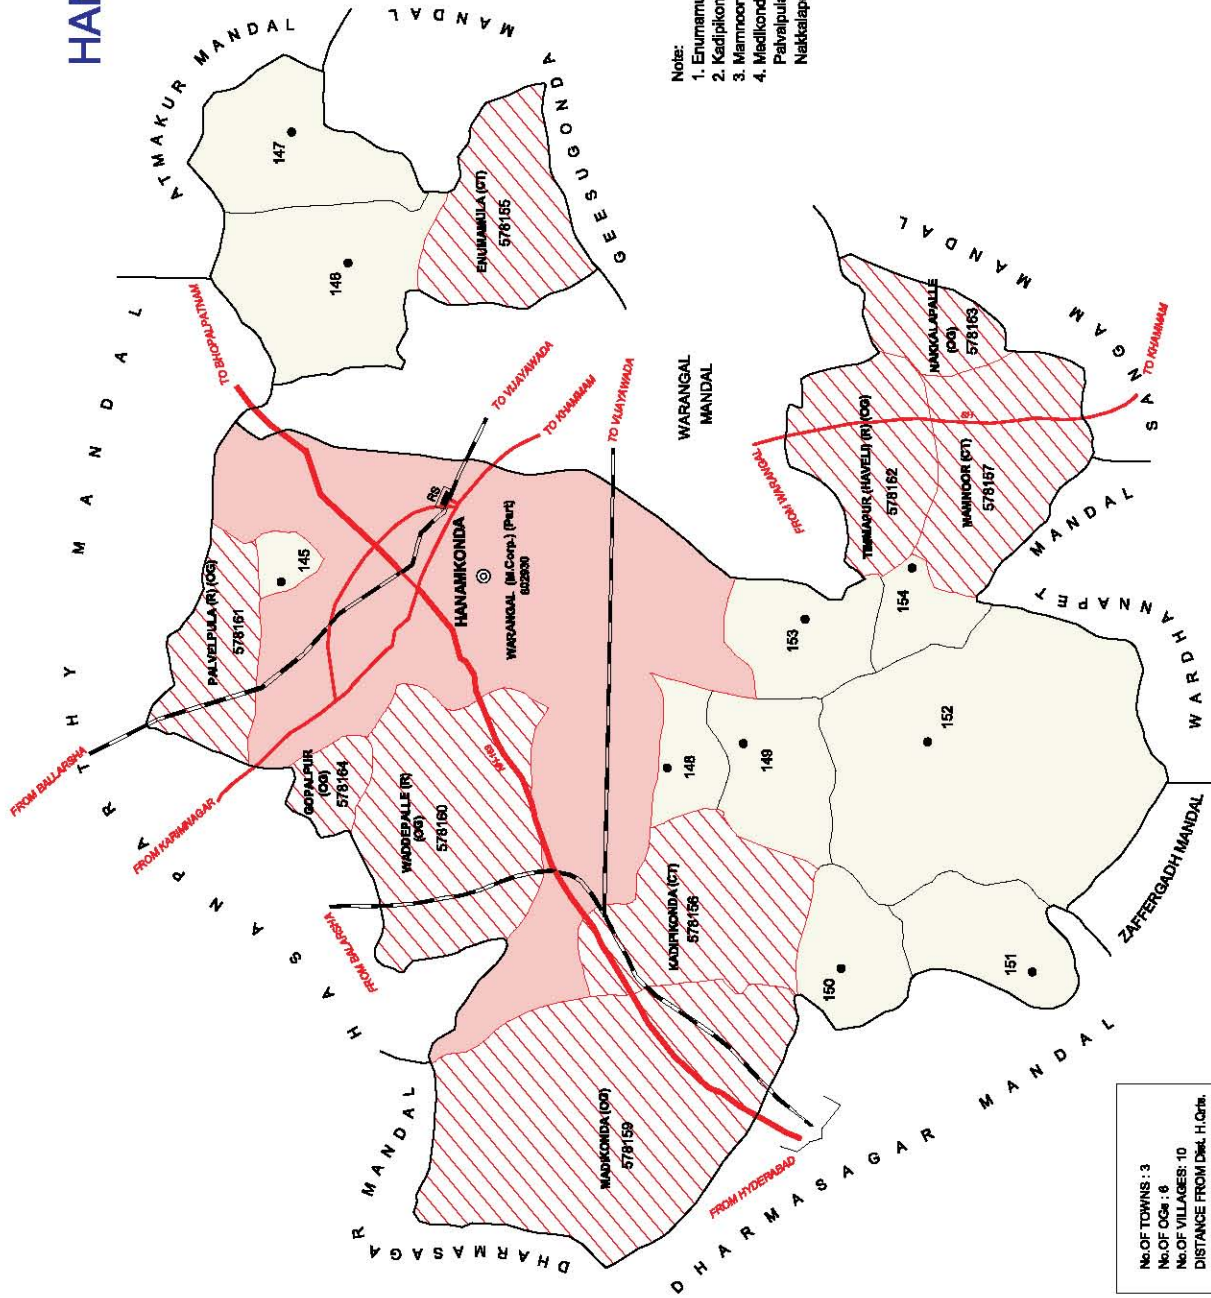

INDIA
ANDHRA PRADESH
HANAMKONDA MANDAL
WARANGAL DISTRICT

Note:
1. Enumamula (OG) is fully included in Enumamula (CT)
2. Kadipikonda (OG) is fully included in Kadipikonda (CT)
3. Mamnoon (157) village is fully included in Mamnoon (CT)
4. Medlikonda (R) (159), Waddapalle (R) (160),
Palvairpula (R) (161), Thirimepur Haveli (R) (162),
Nakkalappalle (163) and Gopelapur (164) are fully O.Gs to Warangal M.Corp.

BOUNDARY, MANDAL	578145
BOUNDARY, VILLAGE WITH LC NO	①
HEADQUARTERS, MANDAL	578159
NATIONAL HIGHWAY	NH
STATE HIGHWAY	SH
RAILWAY LINE WITH STATION, BROAD GAUGE	802930
STATUTORY TOWN WITH L.C.No	578167
CENSUS TOWN WITH L.C.No	578167

No. OF TOWNS :	3
No. OF O.Gs :	8
No. OF VILLAGES :	10
DISTANCE FROM Dist. H. Qrtr.	
TO MANDAL :	0 Kms.