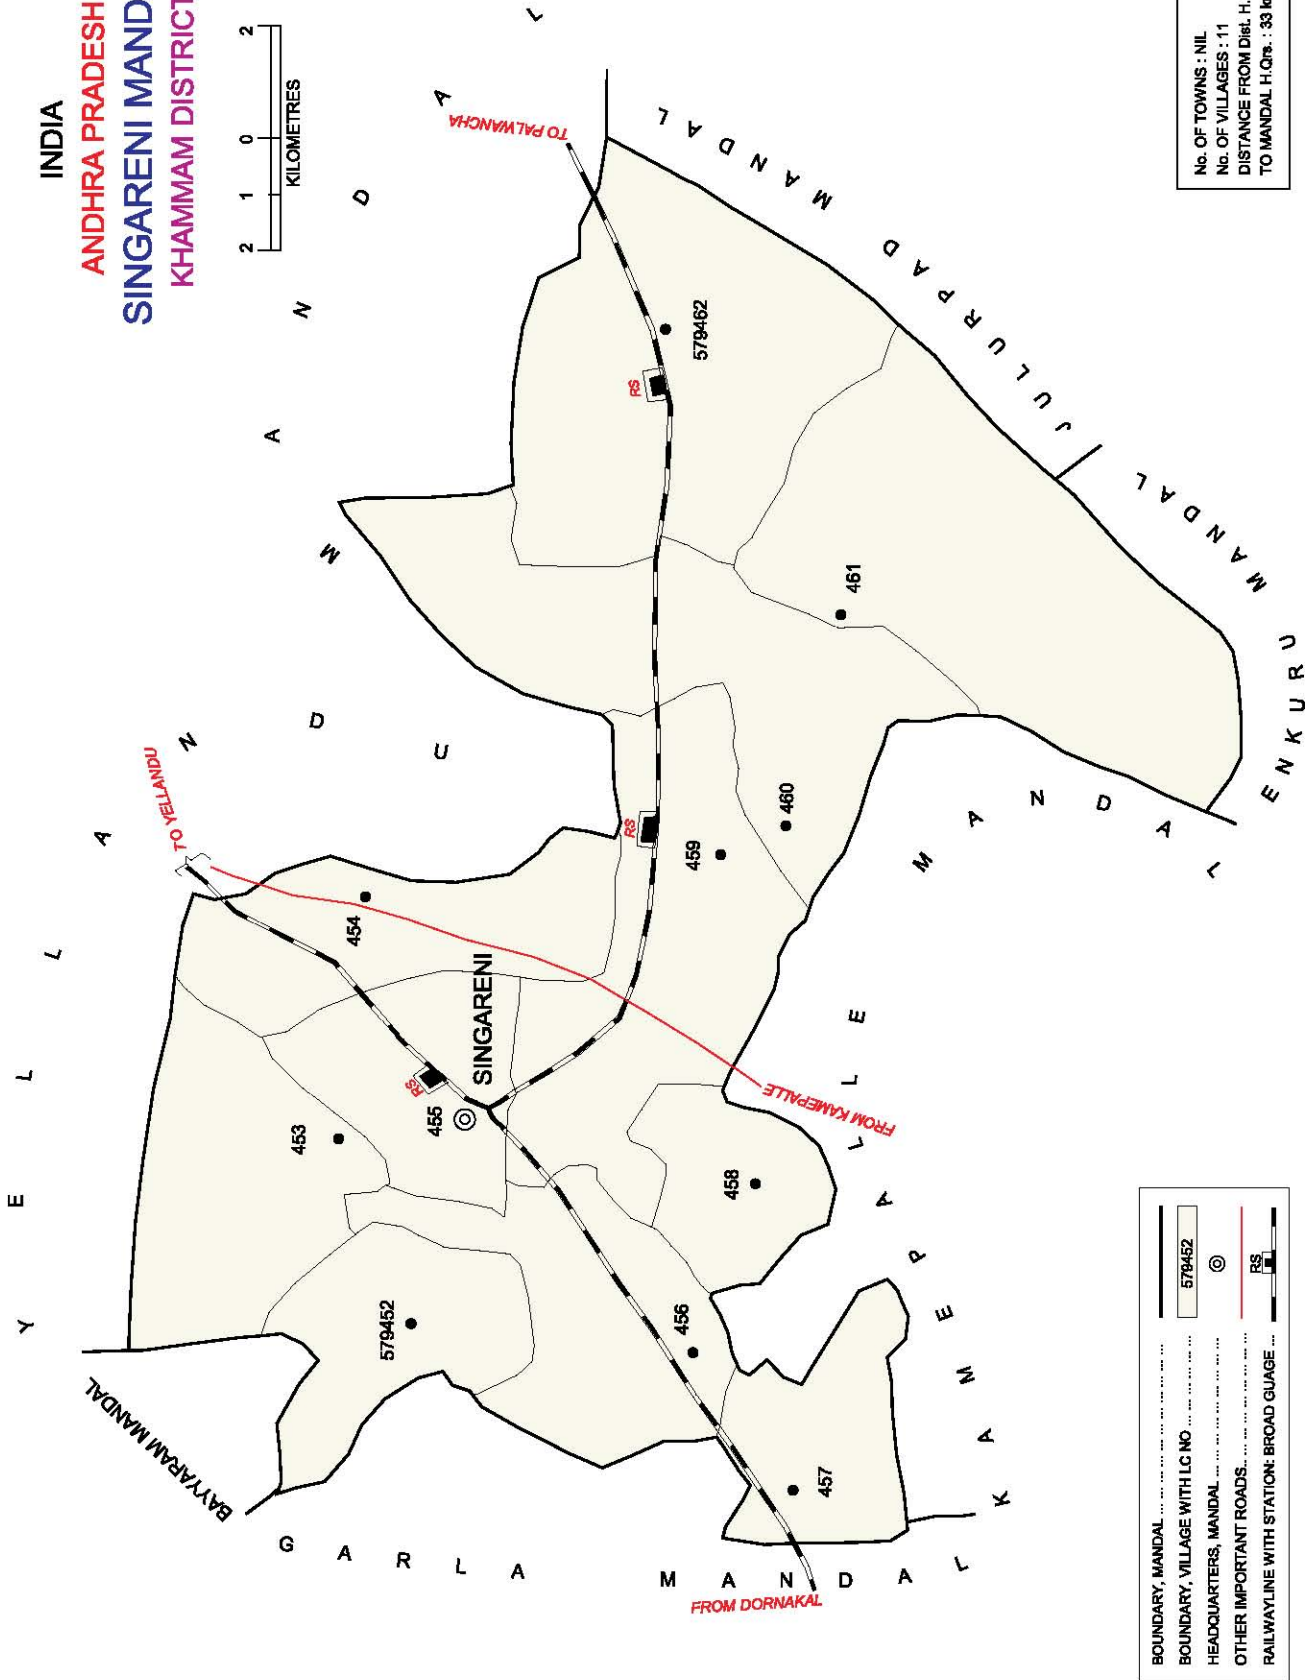

INDIA
ANDHRA PRADESH
SINGARENI MANDAL
KHAMMAM DISTRICT

No. OF TOWNS : NIL
No. OF VILLAGES : 11
DISTANCE FROM Dist. H.Qrts.
TO MANDAL H.Qrts. : 33 kms.