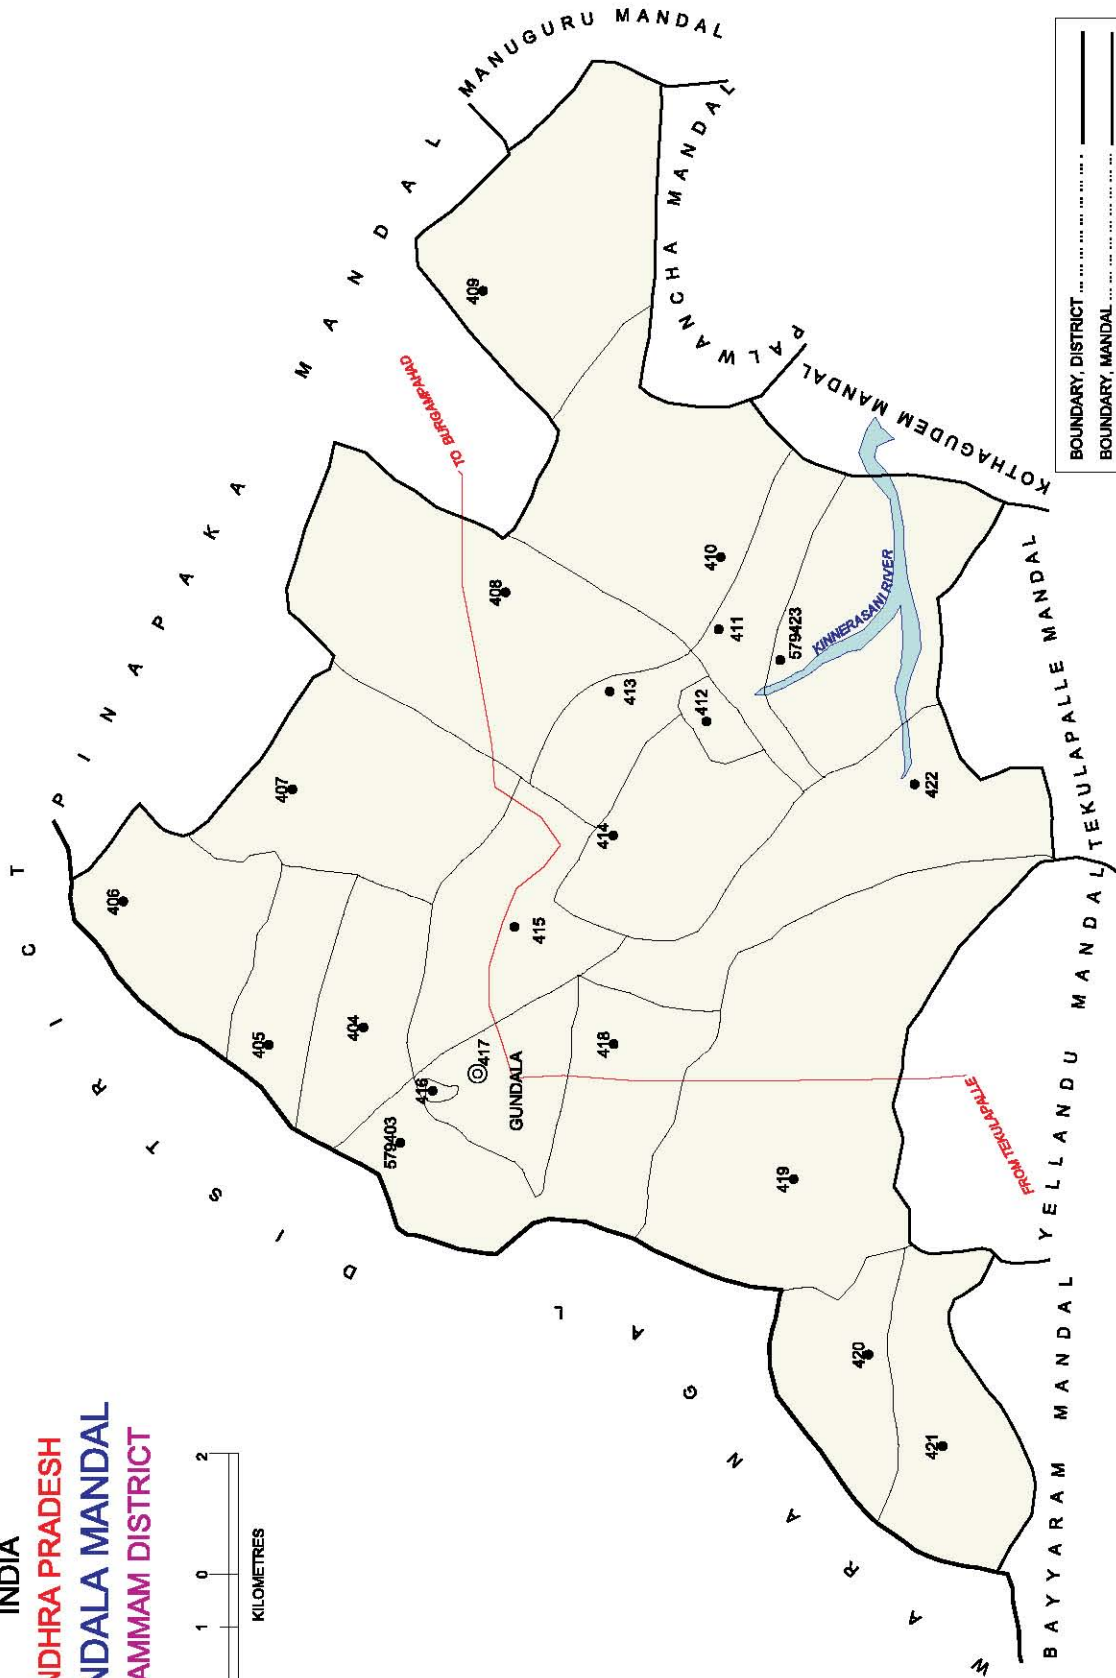

INDIA
ANDHRA PRADESH
GUNDALA MANDAL
KHAMMAM DISTRICT

No. OF TOWNS : NIL
No. OF VILLAGES : 21
DISTANCE FROM Dist. H.Q.rts.
TO MANDAL H.Q.rts. : 105 kms.