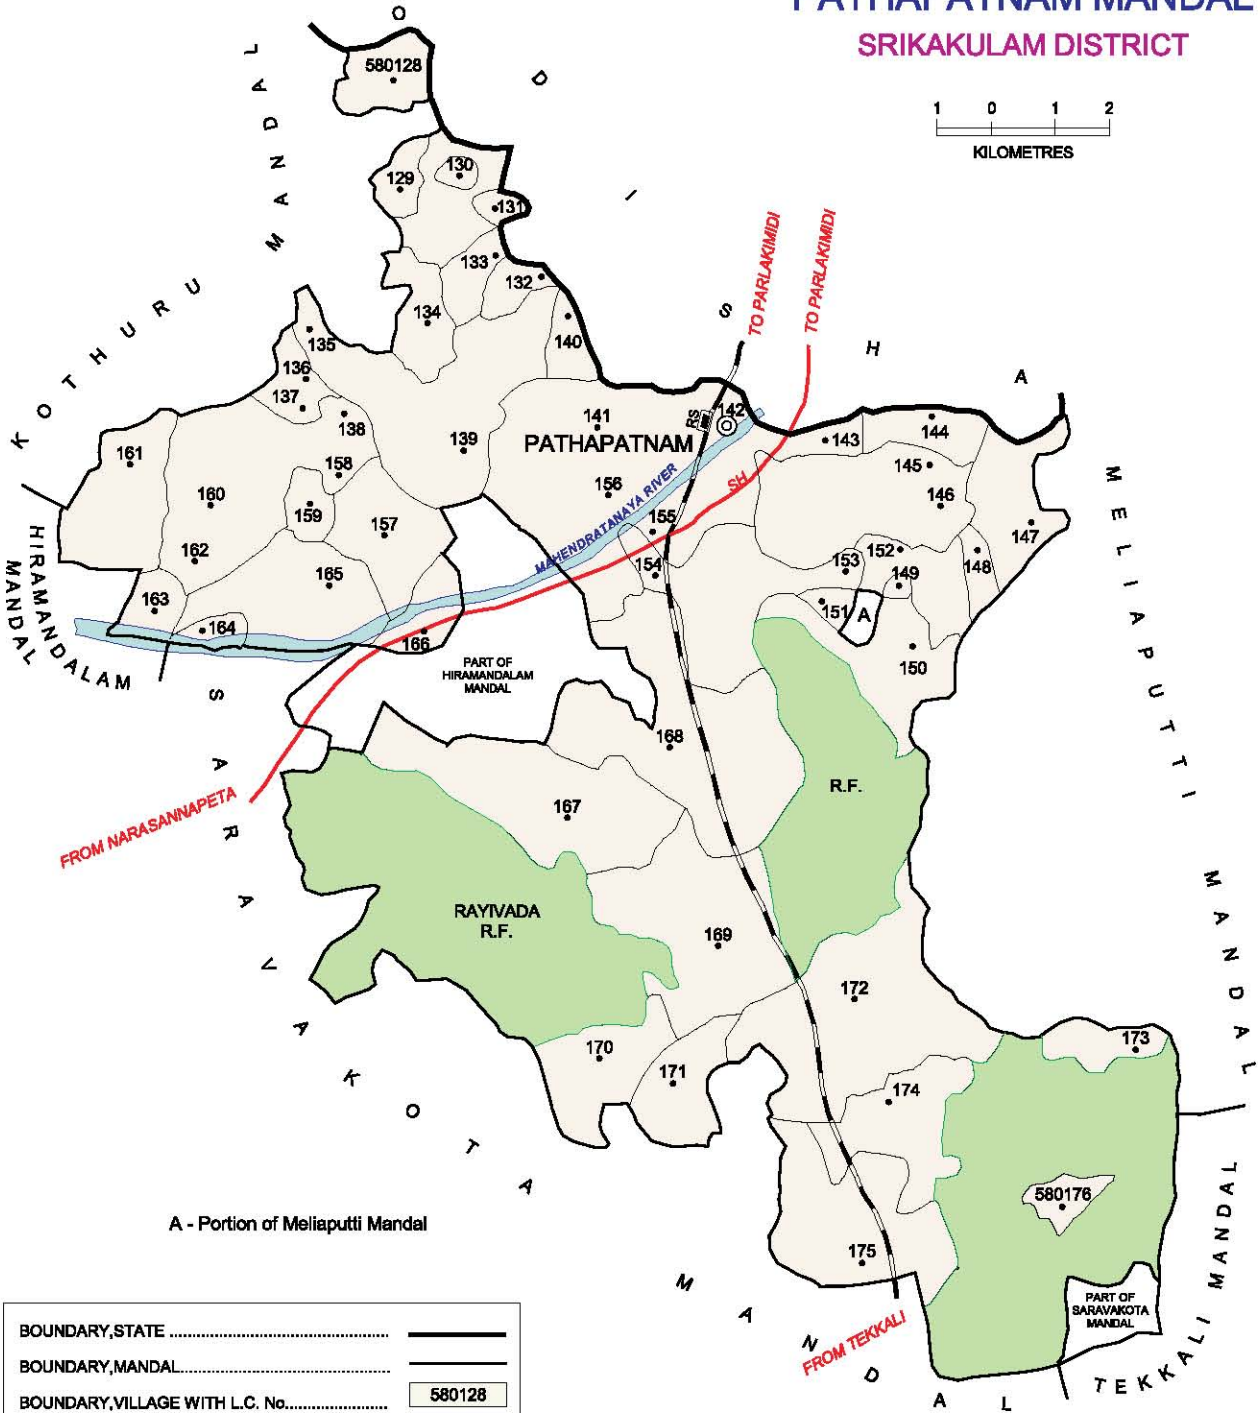

INDIA
ANDHRA PRADESH
PATHAPATNAM MANDAL
SRIKAKULAM DISTRICT

A - Portion of Meliaputti Mandal

BOUNDARY, STATE	—————
BOUNDARY, MANDAL	—————
BOUNDARY, VILLAGE WITH L.C. No.	580128
HEADQUARTERS, MANDAL	⊙
RAILWAY LINE WITH STATION, BROAD GAUGE ..	RS
STATE HIGHWAY	SH
RIVER / STREAM / TANK	~~~~~
FOREST	R.F.

No. OF TOWNS : NIL
No. OF VILLAGES : 48
DISTANCE FROM Dist. H.Qtrs.
TO MANDAL : 61 Kms.