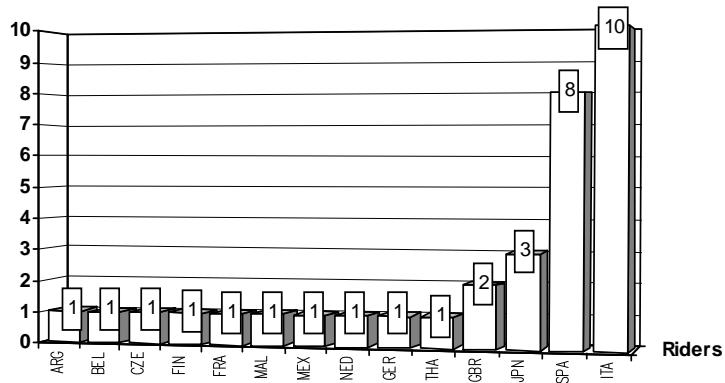

© DORNA, 2017

OCTO BRITISH GRAND PRIX

Entry List

1

Rider

Nation Team

Motorcycle

W=Wildcard