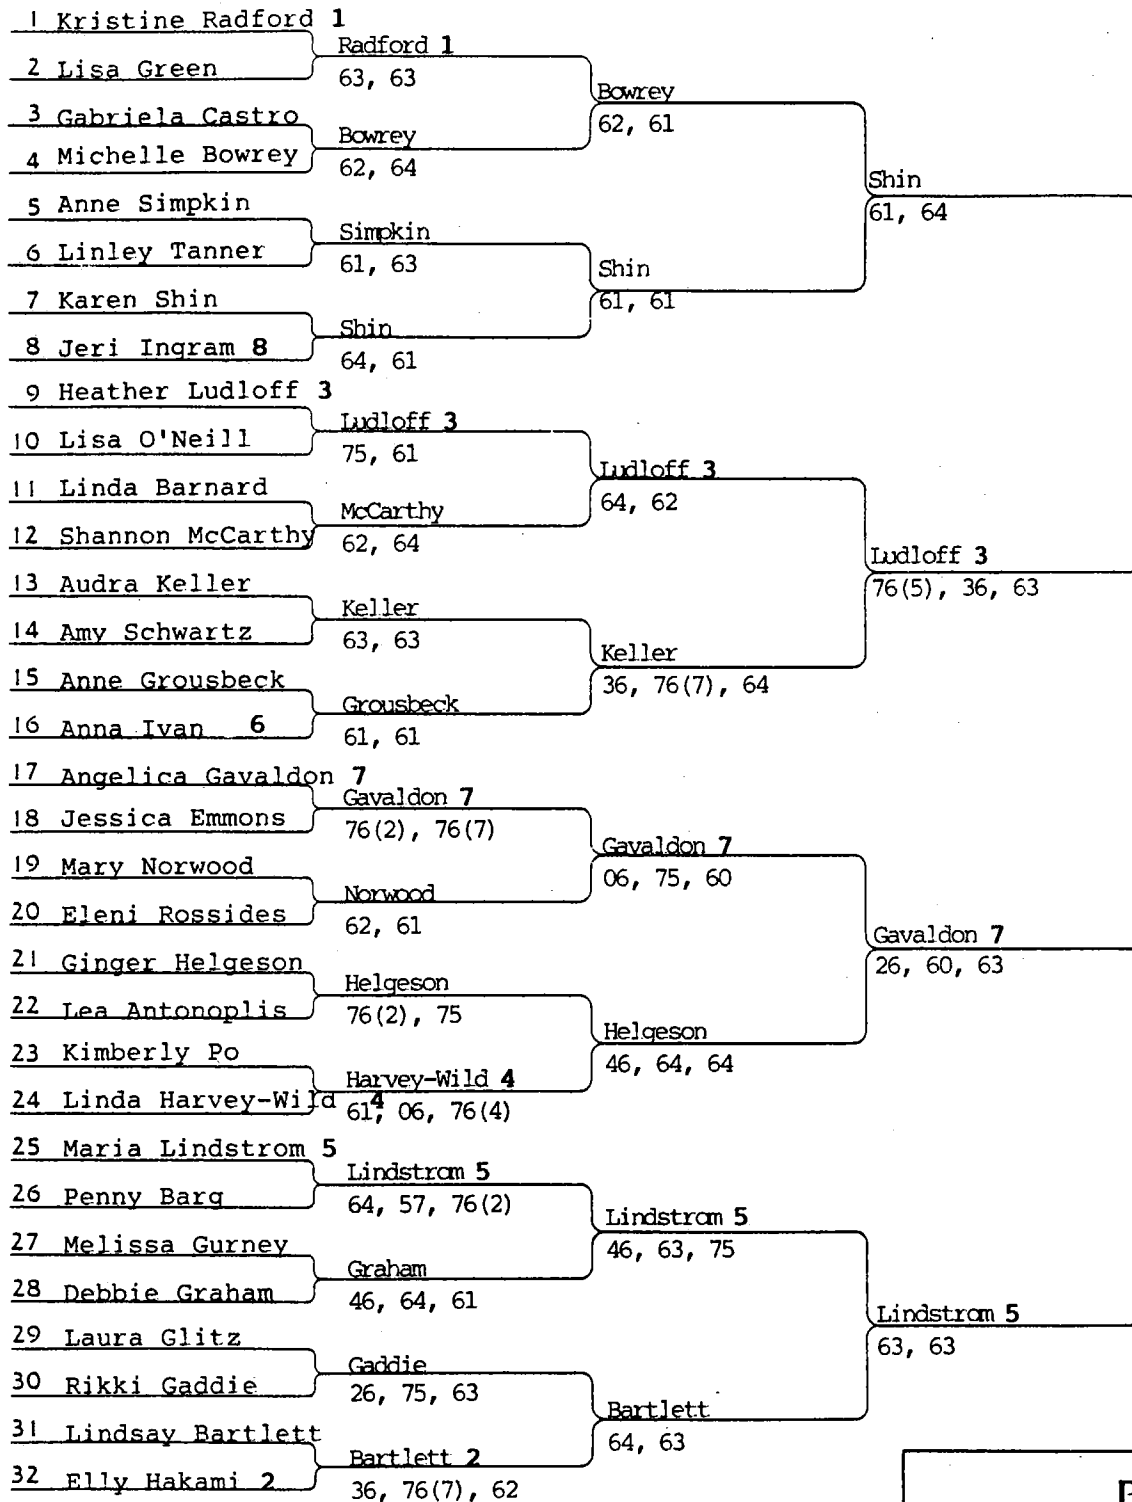

SEEDS

EVENT Virginia Slims of Arizona
SITE Sheraton San Marcos Resort Phoenix, Arizona
DATES September 11-17, 1989
PURSE $100,000
DRAW 32M/320/16D
SURFACE Hardcourt/Outdoors

1. 1 Kristine Radford
2. 2 Elly Hakami
3. 3 Heather Ludloff
4. 4 Linda Harvey-Wild
5. 5 Maria Lindstrom
6. 6 Anna Ivan
7. 7 Angelica Gavaldon
8. 8 Jeri Ingram

	PRIZE MONEY	VIRGINIA SLIMS POINTS
WINNER	_____	_____
RUNNER-UP	_____	_____
3rd-4th	_____	_____
5th-8th	$500	_____
9th-16th	300	_____
17th-32nd	200	_____