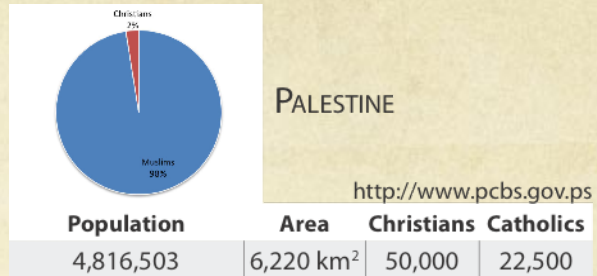

USA (3 Parishes)

- San Francisco
- New York Yonkers
- Los Angeles

Cyprus (1 Parish)

- Paphos

Total: 55 Parishes

DIOCESAN MAP & DEMOGRAPHICS

Gaza	1,881,135
West Bank	2,935,368

LPJ - DIOCESE INFORMATION