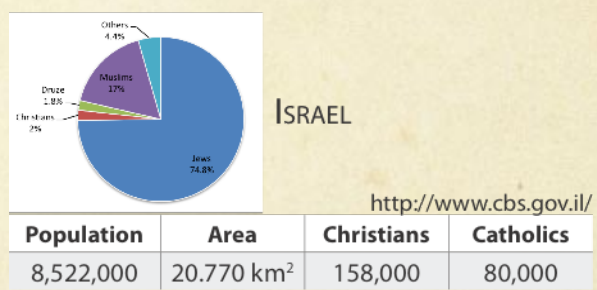

USA (3 Parishes)

- San Francisco
- New York Yonkers
- Los Angeles

Cyprus (1 Parish)

- Paphos

Total: 55 Parishes

DIOCESAN MAP & DEMOGRAPHICS

Gaza	1,881,135
West Bank	2,935,368

LPJ - DIOCESE INFORMATION