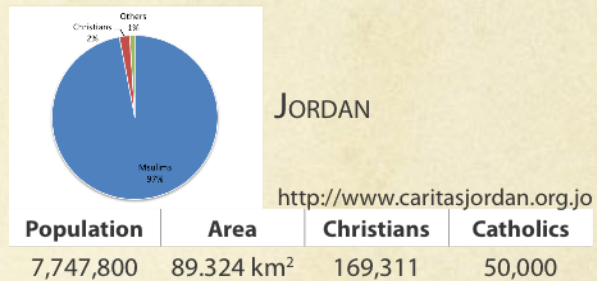

USA (3 Parishes)

- San Francisco
- New York Yonkers
- Los Angeles

Cyprus (1 Parish)

- Paphos

Total: 55 Parishes

DIOCESAN MAP & DEMOGRAPHICS

Gaza	1,881,135
West Bank	2,935,368

LPJ - DIOCESE INFORMATION

VICARIATES: 4

PARISHES: 55

Palestine: 12

Israel: 6

Jordan: 33

Cyprus: 1

USA: 3

SEMINARY