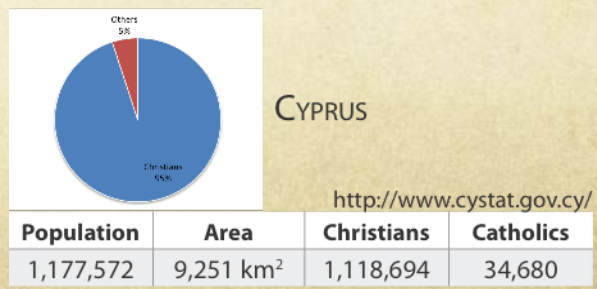

USA (3 Parishes)

- San Francisco
- New York Yonkers
- Los Angeles

Cyprus (1 Parish)

- Paphos

Total: 55 Parishes

DIOCESAN MAP & DEMOGRAPHICS

Gaza	1,881,135
West Bank	2,935,368

LPJ - DIOCESE INFORMATION

VICARIATES: 4

PARISHES: 55

Palestine: 12

Israel: 6

Jordan: 33

Cyprus: 1

USA: 3

SEMINARY