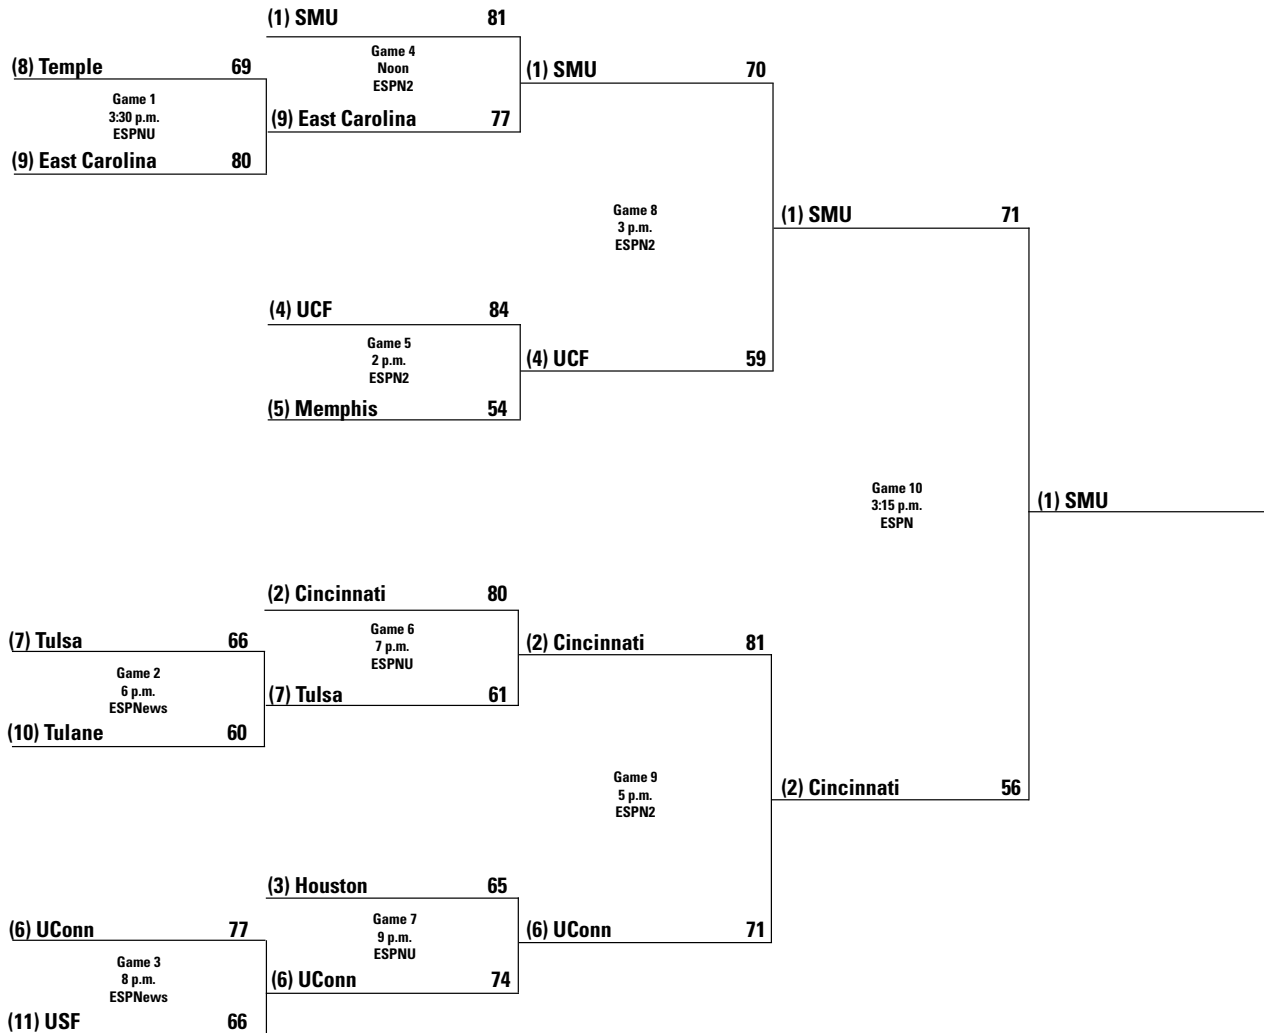

# 2017 FRONTIER COMMUNICATIONS BASKETBALL CHAMPIONSHIP

**FIRST ROUND**  
Thursday, March 9

**QUARTERFINALS**  
Friday, March 10

**SEMIFINALS**  
Saturday, March 11

**CHAMPIONSHIP**  
Sunday, March 12

*all times eastern*