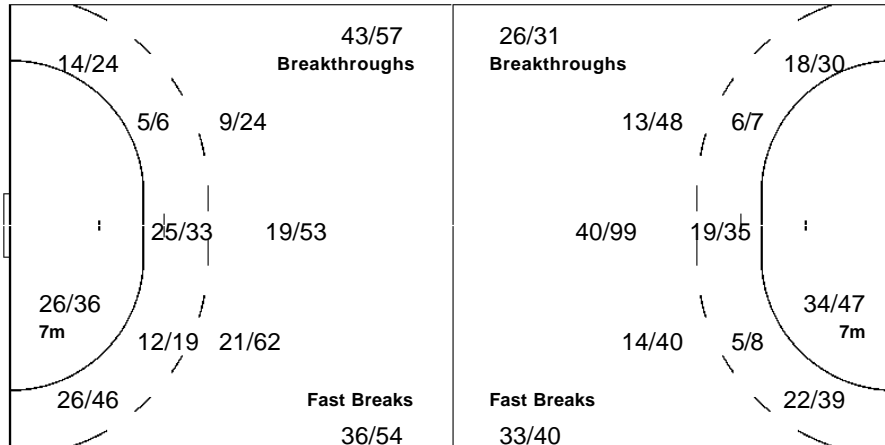

Offence

Defence

Goalkeepers

Goals / Shots

16/23	9/19	36/42
14/24	1/6	10/27
61/75	16/26	73/96

31-Missed 20-Post 26-Blocked

Saves / Shots

6/27	3/10	11/42
9/22	9/10	19/27
20/98	7/20	19/77