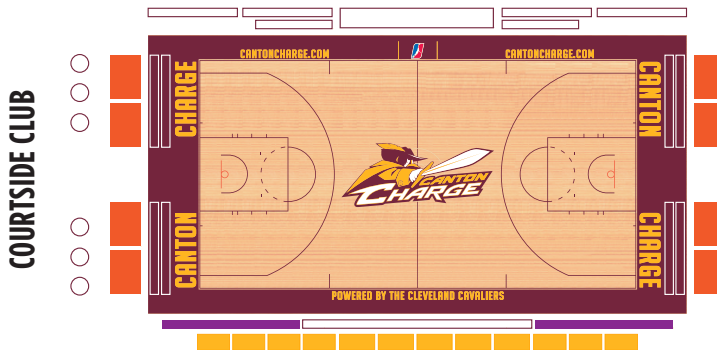

JOIN A PARTIAL MEMBERSHIP PLAN TODAY!

BENEFITS:

- Invites to exclusive team events
- Canton Charge Playoff Priority
- Priority Access to Purchase
- Cleveland Cavaliers Tickets
- 20% Team Discount
- Special Offers to Quicken Loans Arena Events
- Dedicated Membership Representative
- Additional Benefits for Premium Seating

2017-18 PARTIAL MEMBERSHIP PLANS

SECTION	12-GAME PLAN		8-GAME PLAN		MAX SAVINGS PER PLAN
	PRICE PER SEAT	PRICE PER PLAN	PRICE PER SEAT	PRICE PER PLAN	
PREMIUM SEATING CENTER COURTBOXES (6 SEATS)	\$60.50	\$4,356.00	\$63.50	\$3,048.00	\$1,980.00
BASELINE COURTBOXES (6 SEATS)	\$53.00	\$3,816.00	\$56.00	\$2,688.00	\$1,980.00
VIP ROW SIDELINE	\$73.00	\$876.00	\$76.00	\$608.00	\$330.00

CANTON MEMORIAL CIVIC CENTER

SECTION	12-GAME PLAN		8-GAME PLAN		MAX SAVINGS PER PLAN
	PRICE PER SEAT	PRICE PER PLAN	PRICE PER SEAT	PRICE PER PLAN	
LOWER CENTERS (ROWS A-G)	\$20.00	\$240.00	\$21.00	\$168.00	\$90.00
UPPER CENTERS (ROWS H-R)	\$15.00	\$180.00	\$16.00	\$128.00	\$78.00