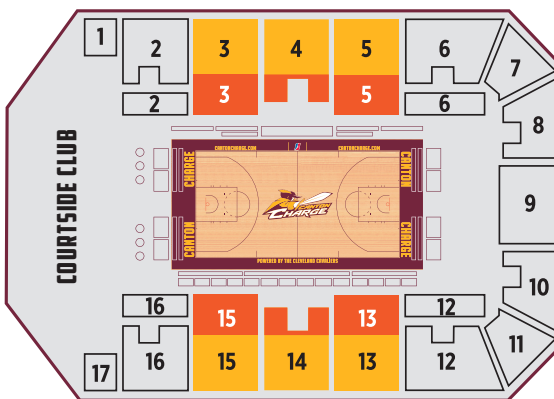

JOIN A PARTIAL MEMBERSHIP PLAN TODAY!

BENEFITS:

- Invites to exclusive team events
- Canton Charge Playoff Priority
- Priority Access to Purchase
- Cleveland Cavaliers Tickets
- 20% Team Discount
- Special Offers to Quicken Loans Arena Events
- Dedicated Membership Representative
- Additional Benefits for Premium Seating

2017-18 PARTIAL MEMBERSHIP PLANS

SECTION	12-GAME PLAN		8-GAME PLAN		MAX SAVINGS PER PLAN
	PRICE PER SEAT	PRICE PER PLAN	PRICE PER SEAT	PRICE PER PLAN	
PREMIUM SEATING CENTER COURTBOXES (6 SEATS)	\$60.50	\$4,356.00	\$63.50	\$3,048.00	\$1,980.00
BASELINE COURTBOXES (6 SEATS)	\$53.00	\$3,816.00	\$56.00	\$2,688.00	\$1,980.00
VIP ROW SIDELINE	\$73.00	\$876.00	\$76.00	\$608.00	\$330.00

CANTON MEMORIAL CIVIC CENTER

SECTION	12-GAME PLAN		8-GAME PLAN		MAX SAVINGS PER PLAN
	PRICE PER SEAT	PRICE PER PLAN	PRICE PER SEAT	PRICE PER PLAN	
LOWER CENTERS (ROWS A-G)	\$20.00	\$240.00	\$21.00	\$168.00	\$90.00
UPPER CENTERS (ROWS H-R)	\$15.00	\$180.00	\$16.00	\$128.00	\$78.00

POWERED BY 

CANTONCHARGE.COM
(866) 444-1944

    @CANTONCHARGE

2017-18 PARTIAL MEMBERSHIP PLANS

JOIN A PARTIAL MEMBERSHIP PLAN TODAY!

12 GAME PLANS

PLAN A – CROSSOVER PACKAGE

- 11/15 vs. Memphis Hustle*
- 11/25 vs. Long Island Nets*
- 12/8 vs. Delaware 87ers*
- 12/15 vs. Windy City Bulls*
- 12/30 vs. Wisconsin Herd
- 1/20 vs. Sioux Falls Skyforce*
- 1/26 vs. Lakeland Magic*
- 2/21 vs. Oklahoma City Blue
- 2/28 vs. Maine Red Claws
- 3/3 vs. Delaware 87ers*
- 3/13 vs. Lakeland Magic*
- 3/17 vs. Wisconsin Herd *