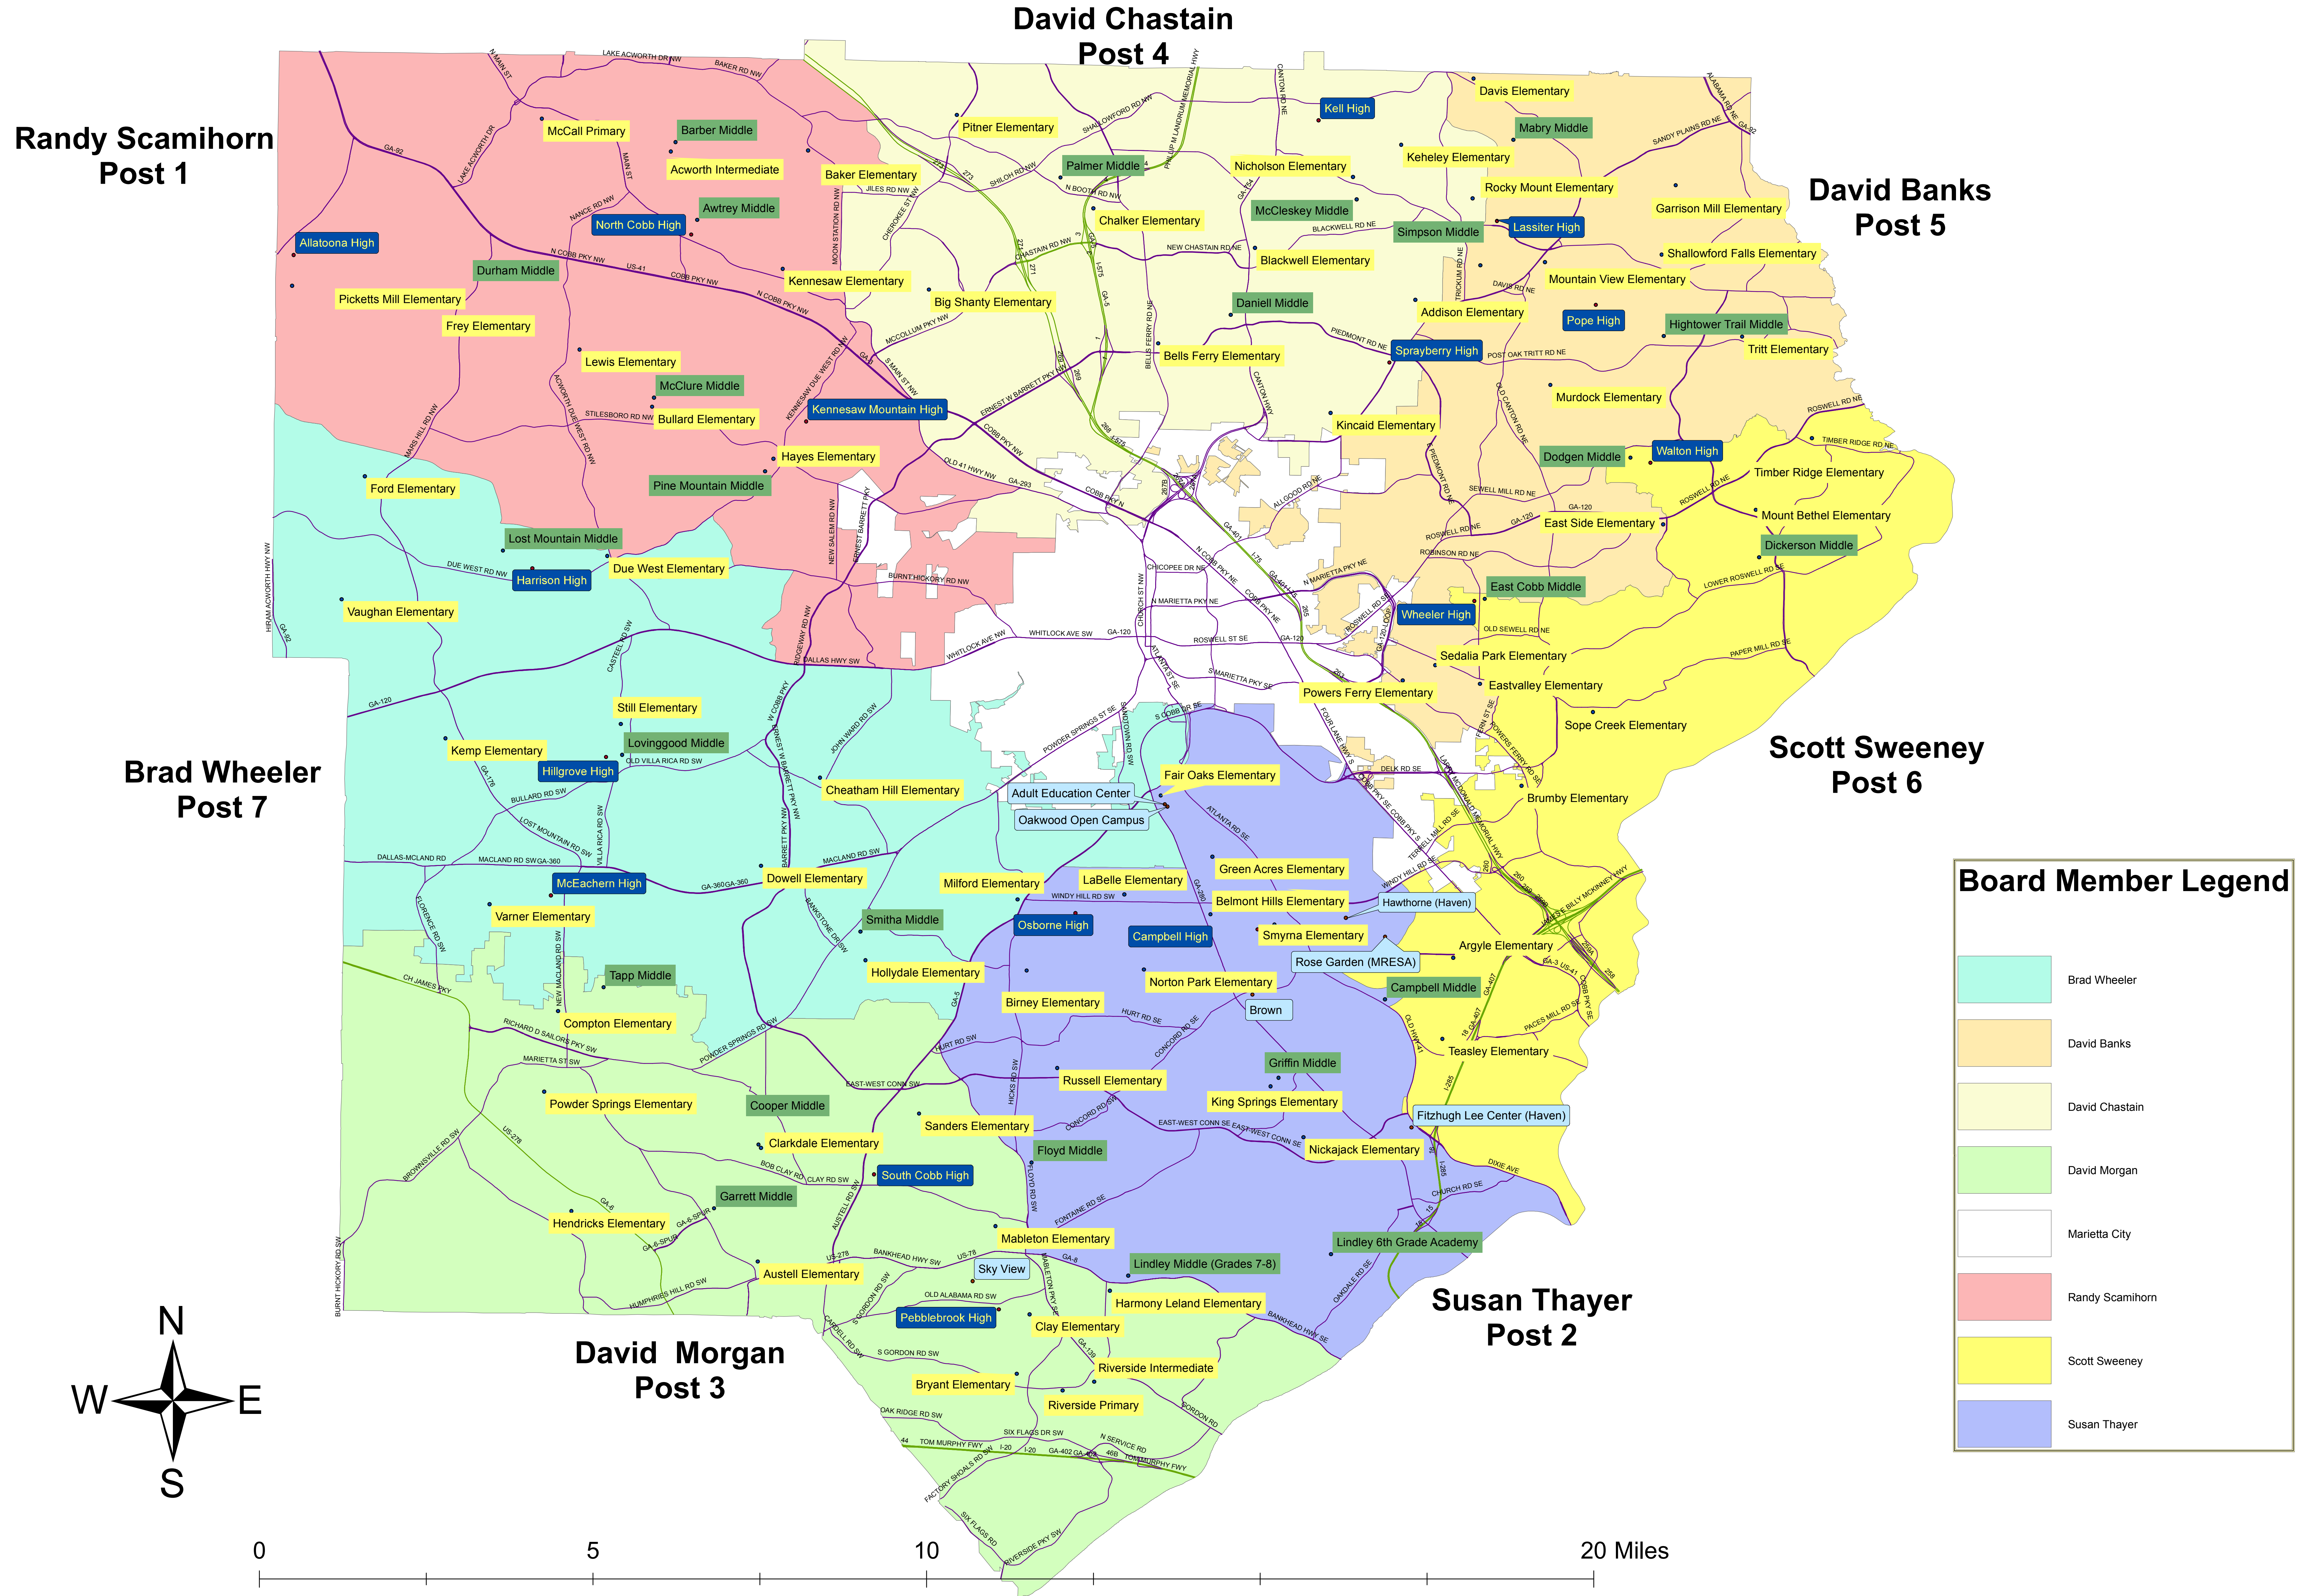

# School Board Post Areas

School Board Post boundaries were created by the State Legislature-Reapportionment Committee, and were provided to the Cobb County School District by the Cobb County Board of Elections.

### Board Member Legend

<span style="display:inline-block; width:15px; height:15px; background-color:#90EE90; border:1px solid black;"></span>	Brad Wheeler
<span style="display:inline-block; width:15px; height:15px; background-color:#FFDAB9; border:1px solid black;"></span>	David Banks
<span style="display:inline-block; width:15px; height:15px; background-color:#FFFACD; border:1px solid black;"></span>	David Chastain
<span style="display:inline-block; width:15px; height:15px; background-color:#90EE90; border:1px solid black;"></span>	David Morgan
<span style="display:inline-block; width:15px; height:15px; background-color:#FFFFFF; border:1px solid black;"></span>	Marietta City
<span style="display:inline-block; width:15px; height:15px; background-color:#FFB6C1; border:1px solid black;"></span>	Randy Scamihorn
<span style="display:inline-block; width:15px; height:15px; background-color:#FFFF00; border:1px solid black;"></span>	Scott Sweeney
<span style="display:inline-block; width:15px; height:15px; background-color:#6495ED; border:1px solid black;"></span>	Susan Thayer