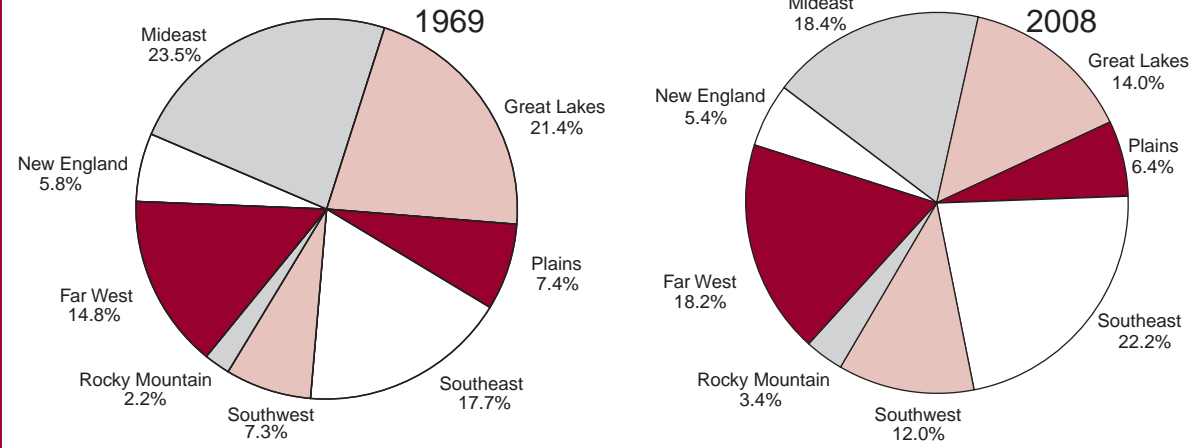

K. Charts

SELECTED REGIONAL ESTIMATES

SHARES OF U.S. GROSS DOMESTIC PRODUCT BY STATE BY REGION

SHARES OF U.S. PERSONAL INCOME BY REGION

AVERAGE ANNUAL GROWTH RATE OF PERSONAL INCOME, 1998-2008

SELECTED REGIONAL ESTIMATES