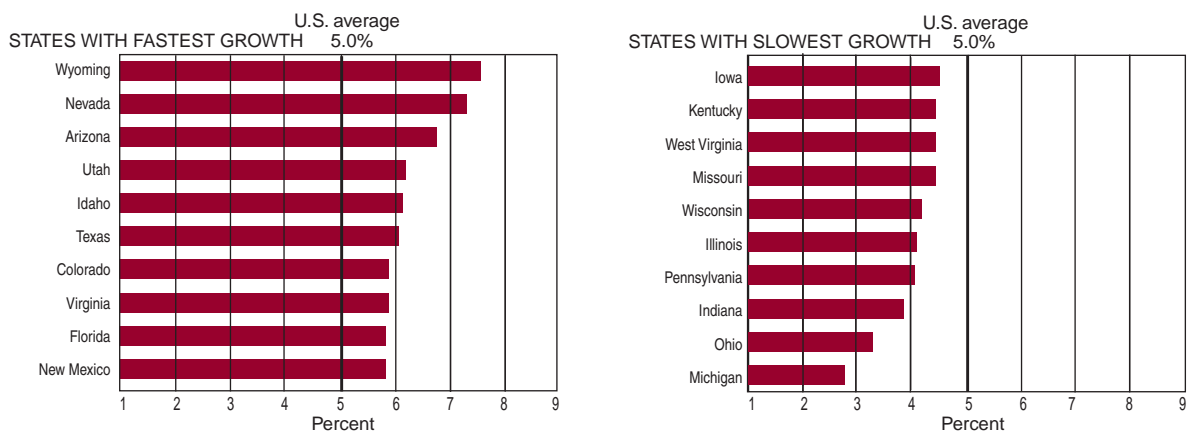

K. Charts

SELECTED REGIONAL ESTIMATES

SHARES OF U.S. GROSS DOMESTIC PRODUCT BY STATE BY REGION

SHARES OF U.S. PERSONAL INCOME BY REGION

AVERAGE ANNUAL GROWTH RATE OF PERSONAL INCOME, 1998-2008

SELECTED REGIONAL ESTIMATES