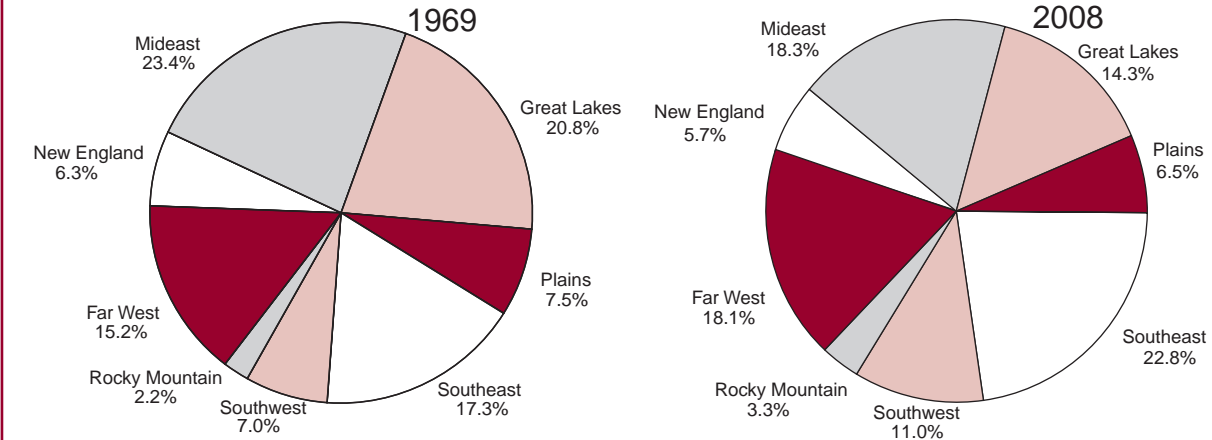

K. Charts

SELECTED REGIONAL ESTIMATES

SHARES OF U.S. GROSS DOMESTIC PRODUCT BY STATE BY REGION

SHARES OF U.S. PERSONAL INCOME BY REGION

AVERAGE ANNUAL GROWTH RATE OF PERSONAL INCOME, 1998-2008

SELECTED REGIONAL ESTIMATES