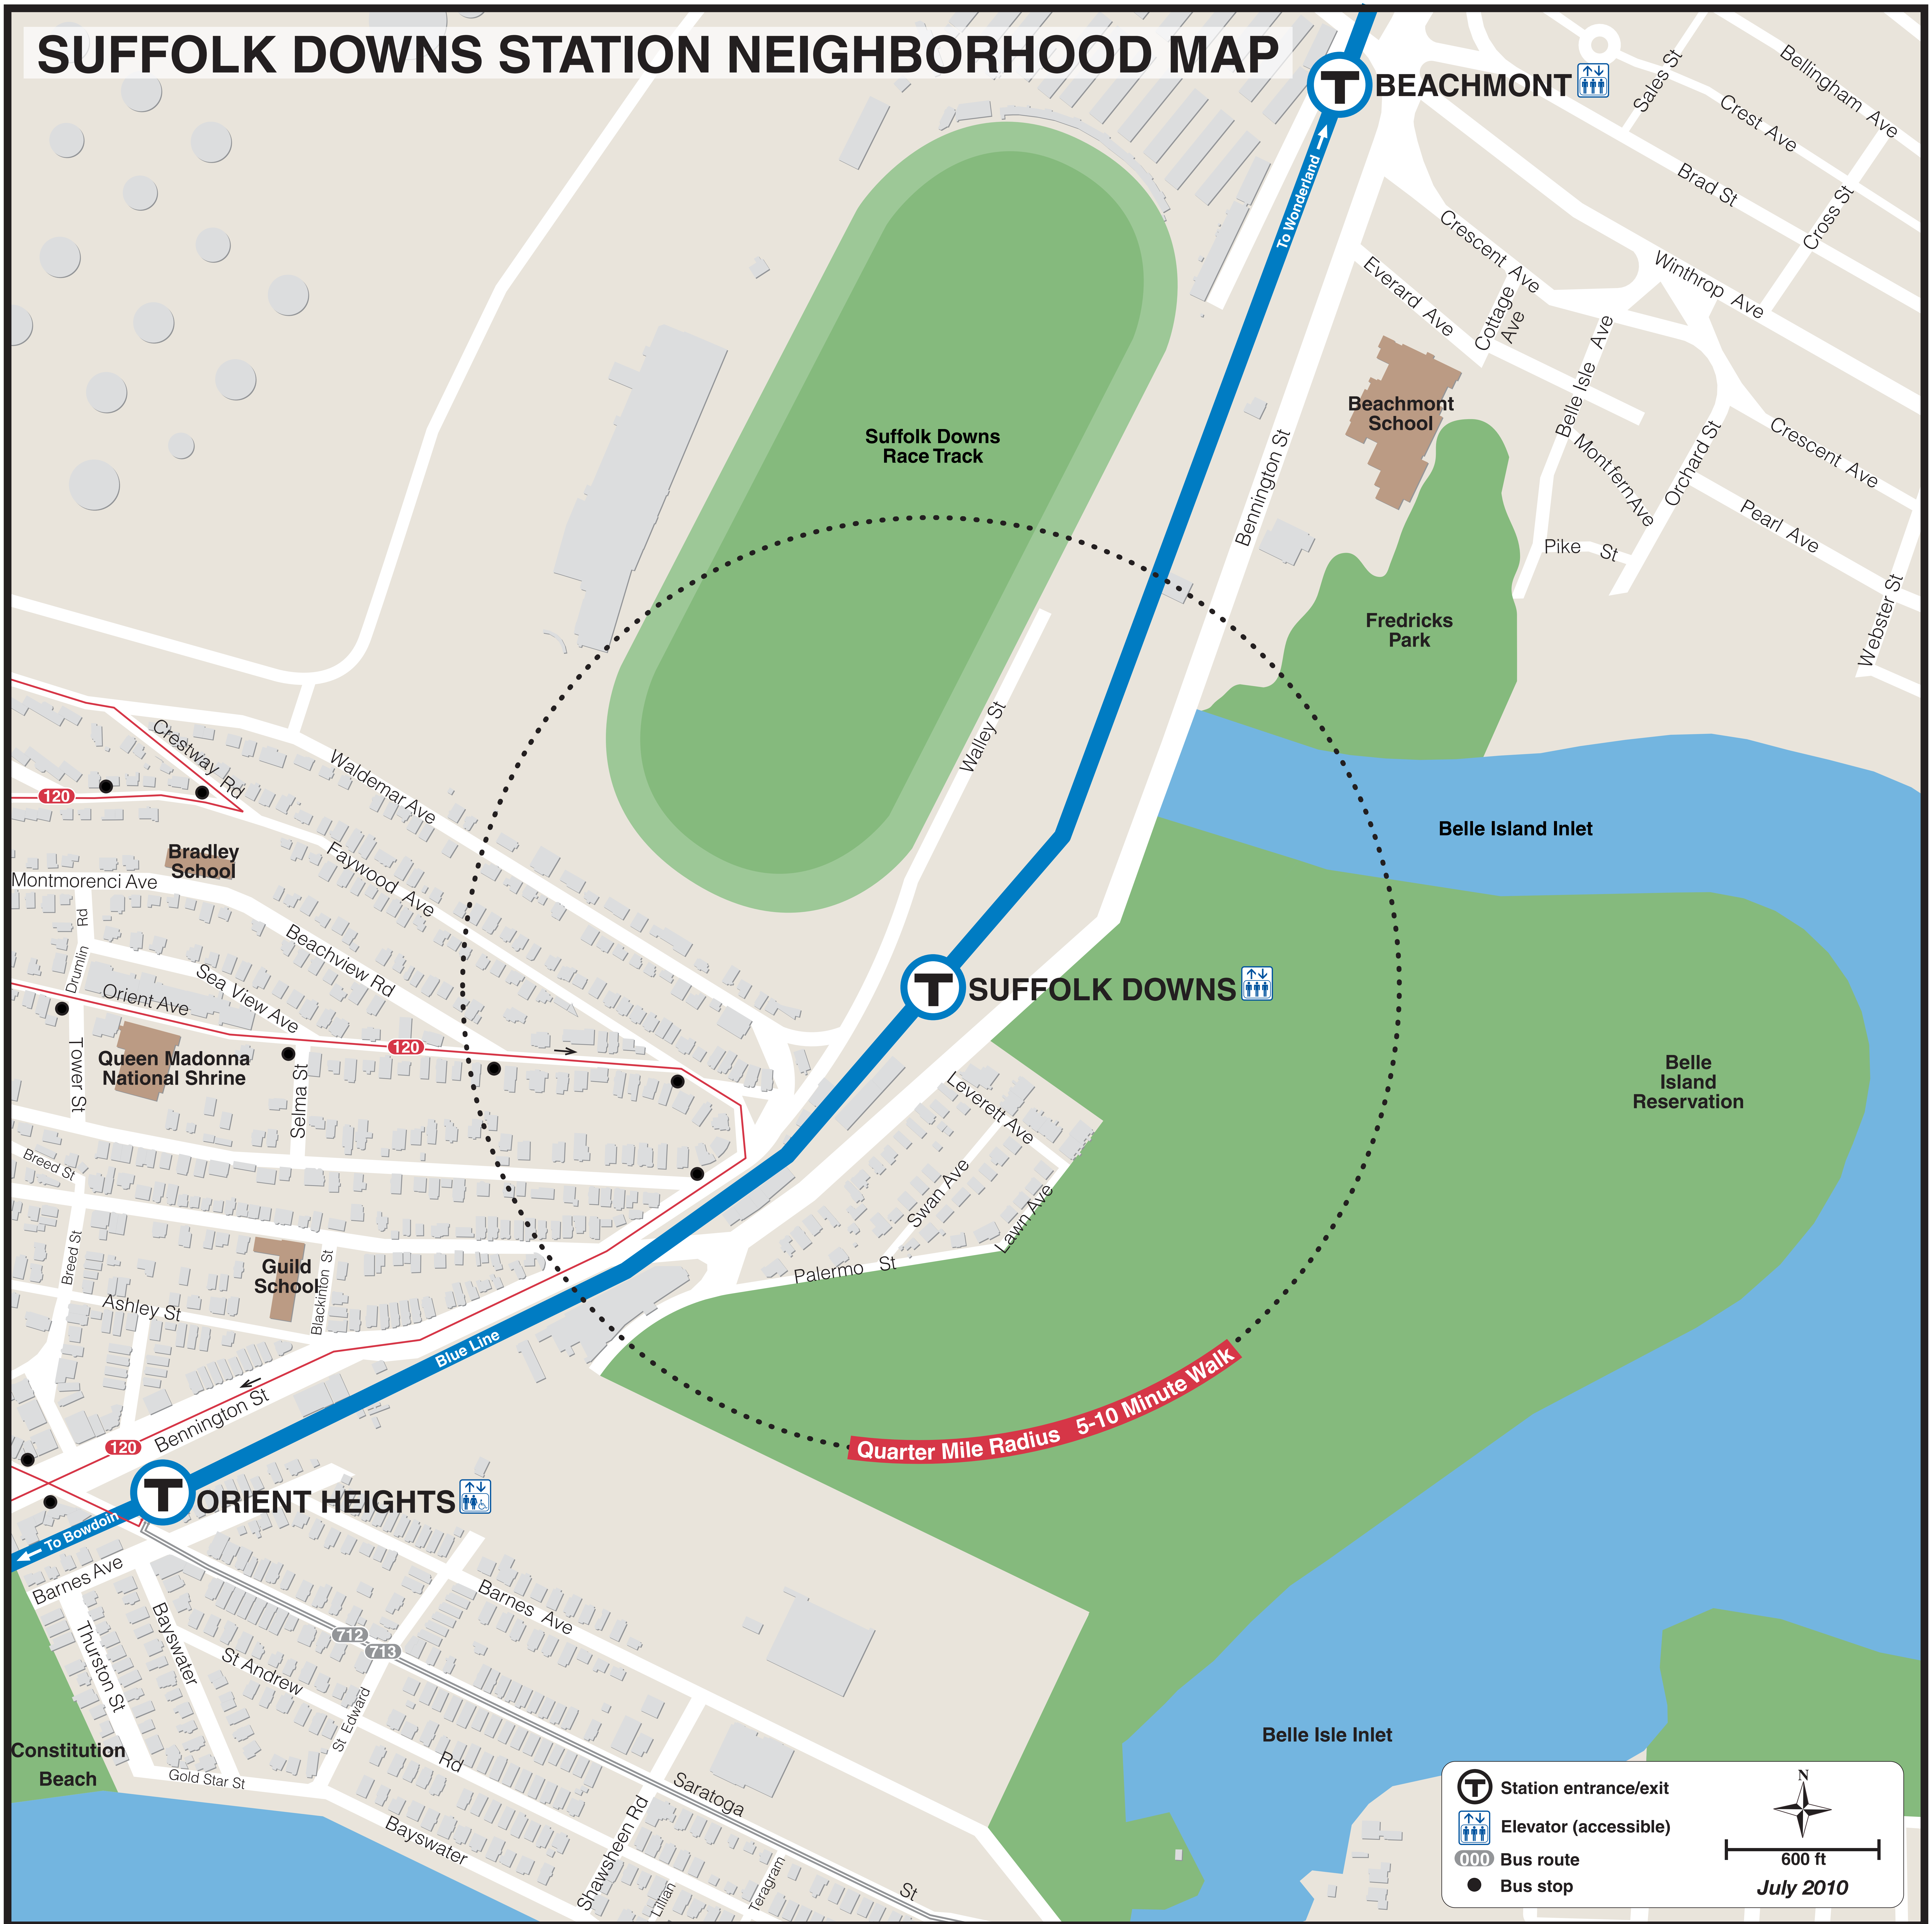

# SUFFOLK DOWNS STATION NEIGHBORHOOD MAP

**T** Station entrance/exit  
 Elevator (accessible)  
 Bus route  
 Bus stop

North Arrow  
600 ft  
July 2010