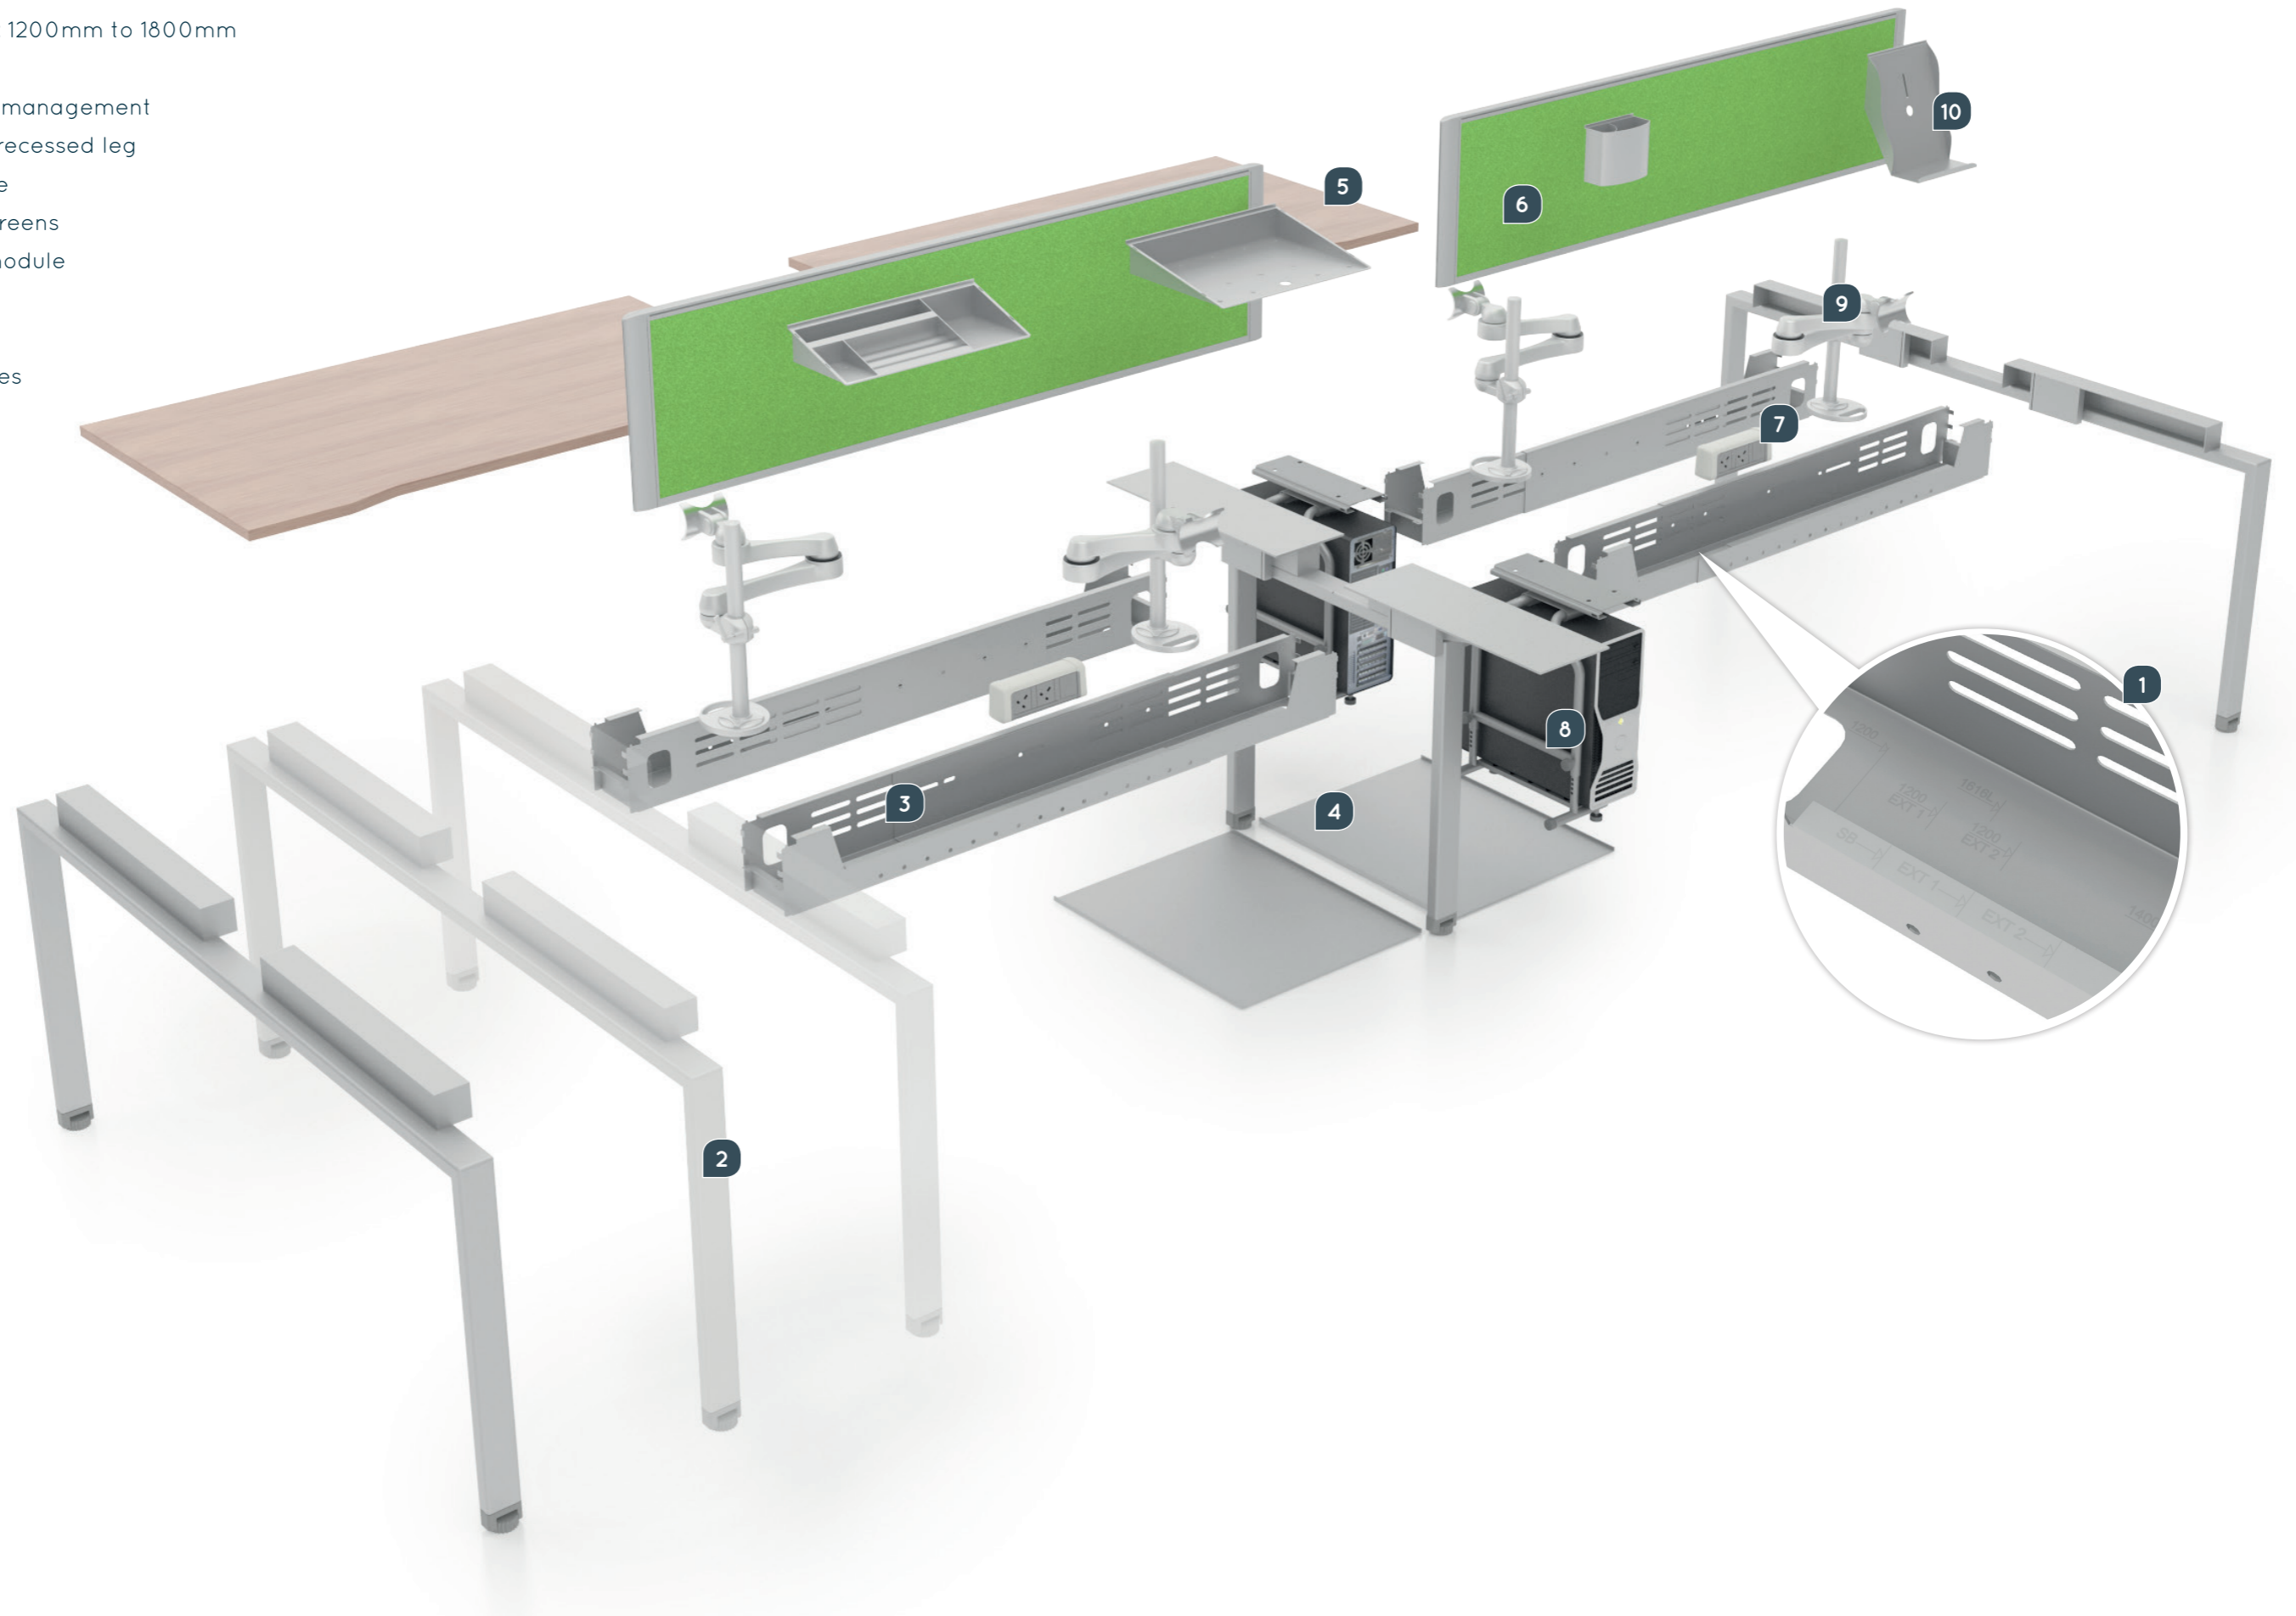

An idea refined and redefined - with metal-to-metal fixing throughout for undisputed strength and with tough no-nonsense surfaces.

Real-world workplaces. Flexible, adjustable, and infinitely practical with comprehensive cable

Shown in white melamine with 80mm cable port cut outs, a white frame & the ARA chair.

Feature rich

- 1 Telescopic beam, 1200-1800mm fully adjustable width
- 2 Easy to reach desktop cable management as standard
- 3 Metal-to-metal fixings providing strength
- 4 Recessed legs for free movement along the length of the bench
- 5 Fully contained cable core
- 6 Fixed height adjustment in 25mm increments
- 7 Pre-drilled tops for fast, accurate fitments

Metal work

RAL9005 RAL 9006 RAL 9003

Walnut available with scallop and reverse chamfer only

White and oak available with scallop detail

Beech, maple, oak and white are available with 80mm cable port cut out access

Construction components

- 1 Telescopic beam: 1200mm to 1800mm
- 2 Goal post legs
- 3 Integrated cable management
- 4 Cable managed recessed leg
- 5 MFC work surface
- 6 Desk mounted screens
- 7 Desktop power module
- 8 CPU holder
- 9 Monitor arm
- 10 Screen accessories