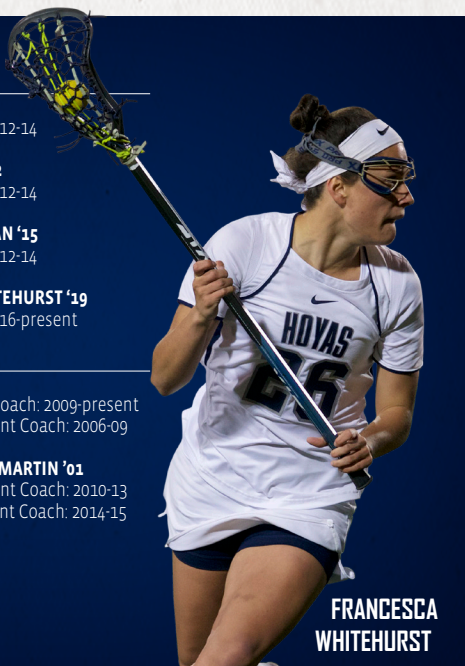

FRANCESCA WHITEHURST '19

National Team: 2016-present

COACHING STAFF

RICKY FRIED

Elite Team Head Coach: 2009-present
Elite Team Assistant Coach: 2006-09

BOWEN HOLDEN MARTIN '01

Elite Team Assistant Coach: 2010-13
U-19 Team Assistant Coach: 2014-15