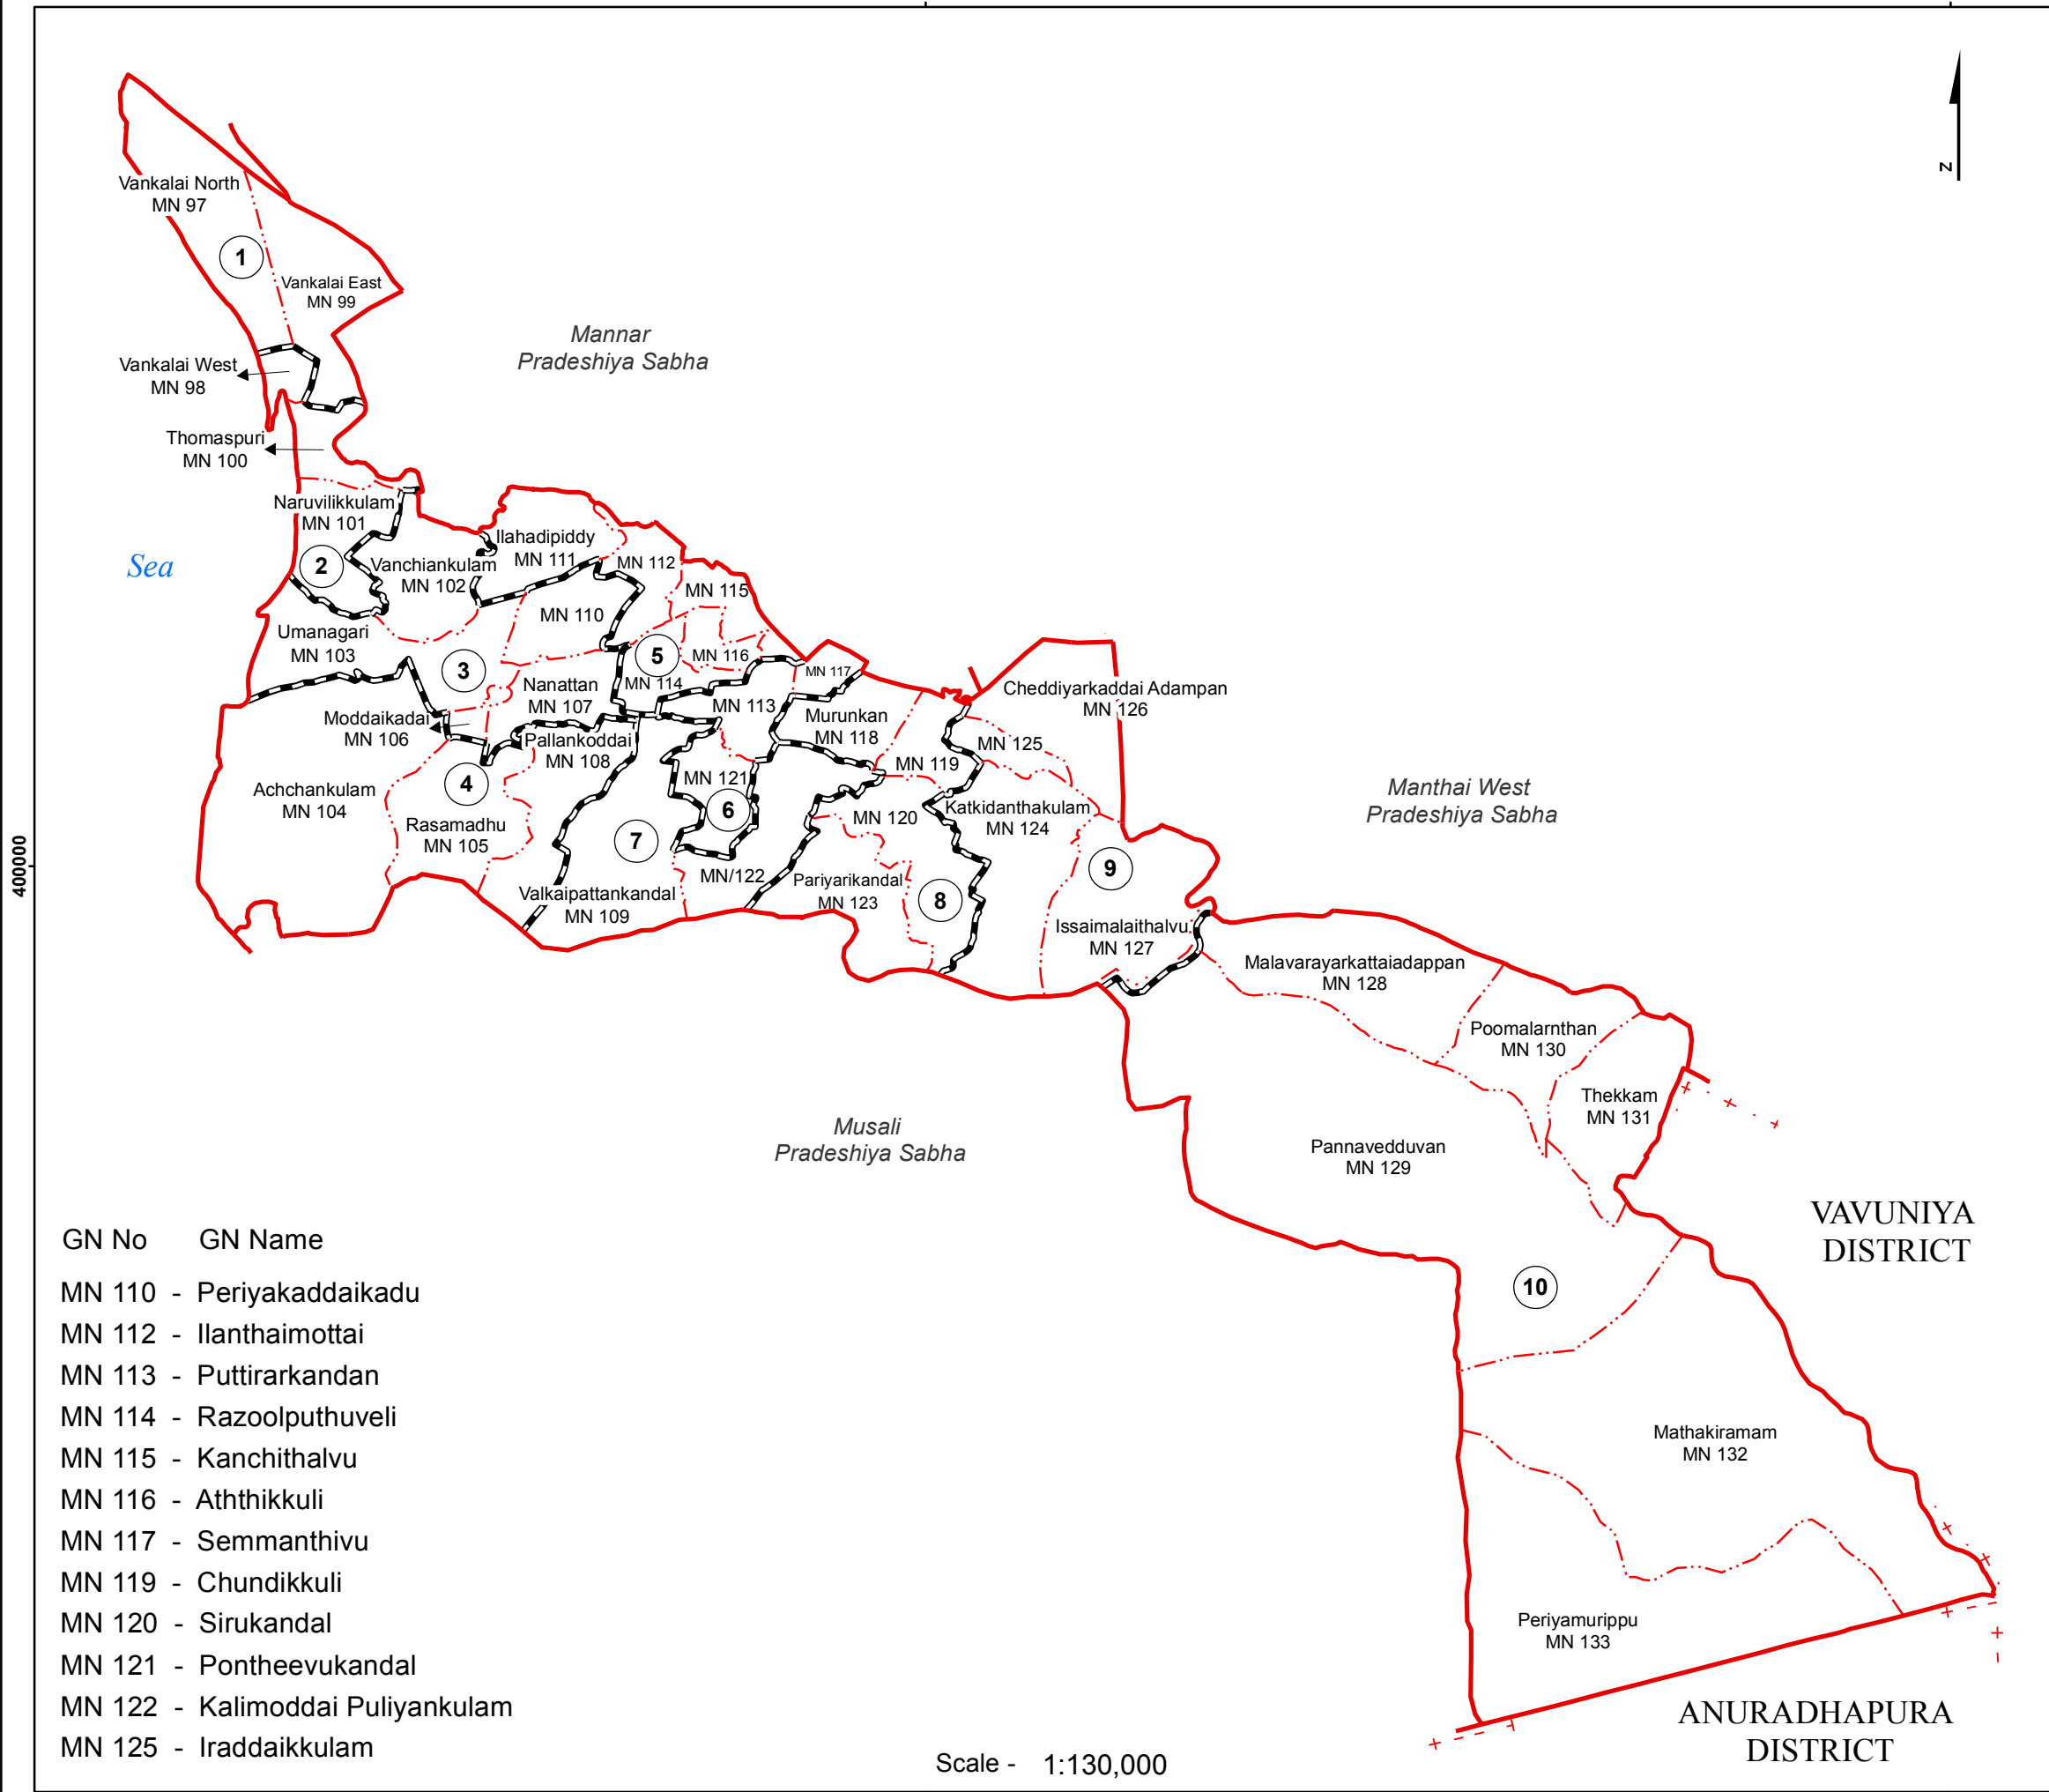

GN No	GN Name
MN 110	Periyakaddaikadu
MN 112	Ilanthaimottai
MN 113	Puttirarkandan
MN 114	Razoolputhuveli
MN 115	Kanchithalvu
MN 116	Aththikkuli
MN 117	Semmanthivu
MN 119	Chundikkuli
MN 120	Sirukandal
MN 121	Pontheevukandal
MN 122	Kalimoddai Puliyankulam
MN 125	Iraddaikkulam

Scale - 1:130,000

VAVUNIYA DISTRICT

ANURADHAPURA DISTRICT

Legend

- + - - - + Province Boundary
- . + . + . + District Boundary
- . . . - DS Boundary
- - - - GN Boundary
- - - - ● Polling Division Boundary
- — — PS Boundary
- — — MC / UC Boundary
- — — Ward Boundary
- ▨ Multi Member Ward

Prepared by Survey Department of Sri Lanka

Data Source:
National Delimitation Committee for Local Authorities - 2013
Ministry of Local Government and Provincial Councils