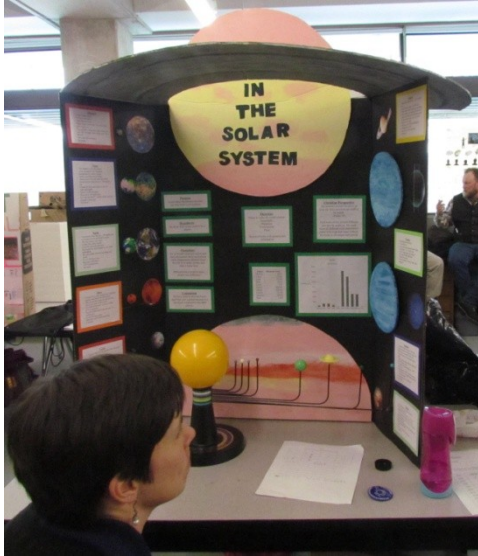

IEEE Peterborough Section Peterborough Regional Science Fair

Trent University

April 4th, 2016.

The 47th. Annual Peterborough Regional Science fair took place at Trent University on April 4th., 2016. More than 230 displays were presented from nearly 300 students, ranging from kindergarten to Grade 12, from schools the Peterborough and Northumberland Counties. Three students, Holly Hutchinson from Brighton, Aidan Stever from James Strath, Peterborough and Frances Emery from Adam Scott, Peterborough, will travel to the Canada-wide Science Fair in Montreal.

IEEE Peterborough Section is a Silver Sponsor and contributes \$300.00 which funds 5 prizes. We also provide the Simon Taylor Memorial Award which consists of \$100, a book on an engineering topic (picked by Life member Bob Rehder) and the Memorial Plaque which goes to the recipients school. The award is for the best application of engineering principles and was won this year by Ben Hunt from Brighton Public School.

The first Peterborough Science Fair in 1970 involved 25 projects and 37 participants in grades 7 to 13 from Peterborough, Northumberland and Durham counties. The fair was sponsored by The Chemical Institute of Canada. Total donations were \$325. Expenses were \$25 to the Youth Science Foundation and \$150 for CWSF which was held at McMaster University in Hamilton leaving a balance of \$150.

Dr. Ray March is shown in the photograph below (extreme left), also shown are **Lloyd Gorling**, chair of IEEE Peterborough (4th. from left) and **Brian Patrick**, chief judge of the Science Fair (extreme right) as they wait to present the awards to an enthusiastic crowd of students at the Wenjack Theatre.