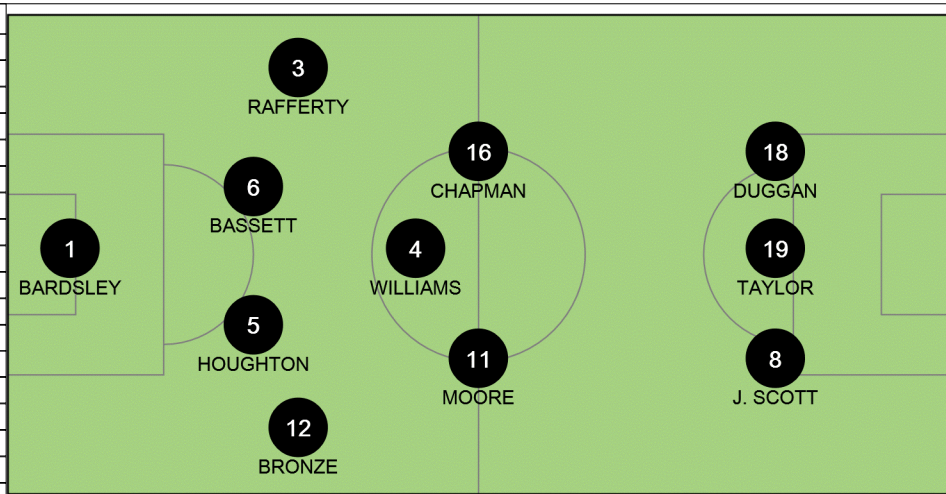

Matches played

08 Jun	JPN - SUI	1:0 (1:0)
12 Jun	JPN - CMR	2:1 (2:0)
16 Jun	ECU - JPN	0:1 (0:1)
23 Jun	JPN - NED	2:1 (1:0)
27 Jun	AUS - JPN	0:1 (0:0)

Group C	MP	W	D	L	GF	GA	GD	Pts
Japan	3	3	0	0	4	1	+3	9
Cameroon	3	2	0	1	9	3	+6	6
Switzerland	3	1	0	2	11	4	+7	3
Ecuador	3	0	0	3	1	17	-16	0

England (ENG) Shirt: white Shorts: white Socks: white

#	Name	Pos
1	Karen BARDSLEY	GK
3	Claire RAFFERTY	DF
4	Fara WILLIAMS	MF
5	Steph HOUGHTON (C)	DF
6	Laura BASSETT	DF
8	Jill SCOTT	MF
11	Jade MOORE	MF
12	Lucy BRONZE	DF
16	Katie CHAPMAN	MF
18	Toni DUGGAN	FW
19	Jodie TAYLOR	FW
Substitutes		
2	Alex SCOTT	DF
7	Jordan NOBBS	MF
9	Eniola ALUKO	FW
10	Karen CARNEY	MF
13	Siobhan CHAMBERLAIN	GK
14	Alex GREENWOOD	DF
15	Casey STONEY	DF
17	Jo POTTER	MF
20	Lianne SANDERSON	FW
21	Carly TELFORD	GK
22	Fran KIRBY	FW
23	Ellen WHITE	FW
Coach Mark SAMPSON (WAL)