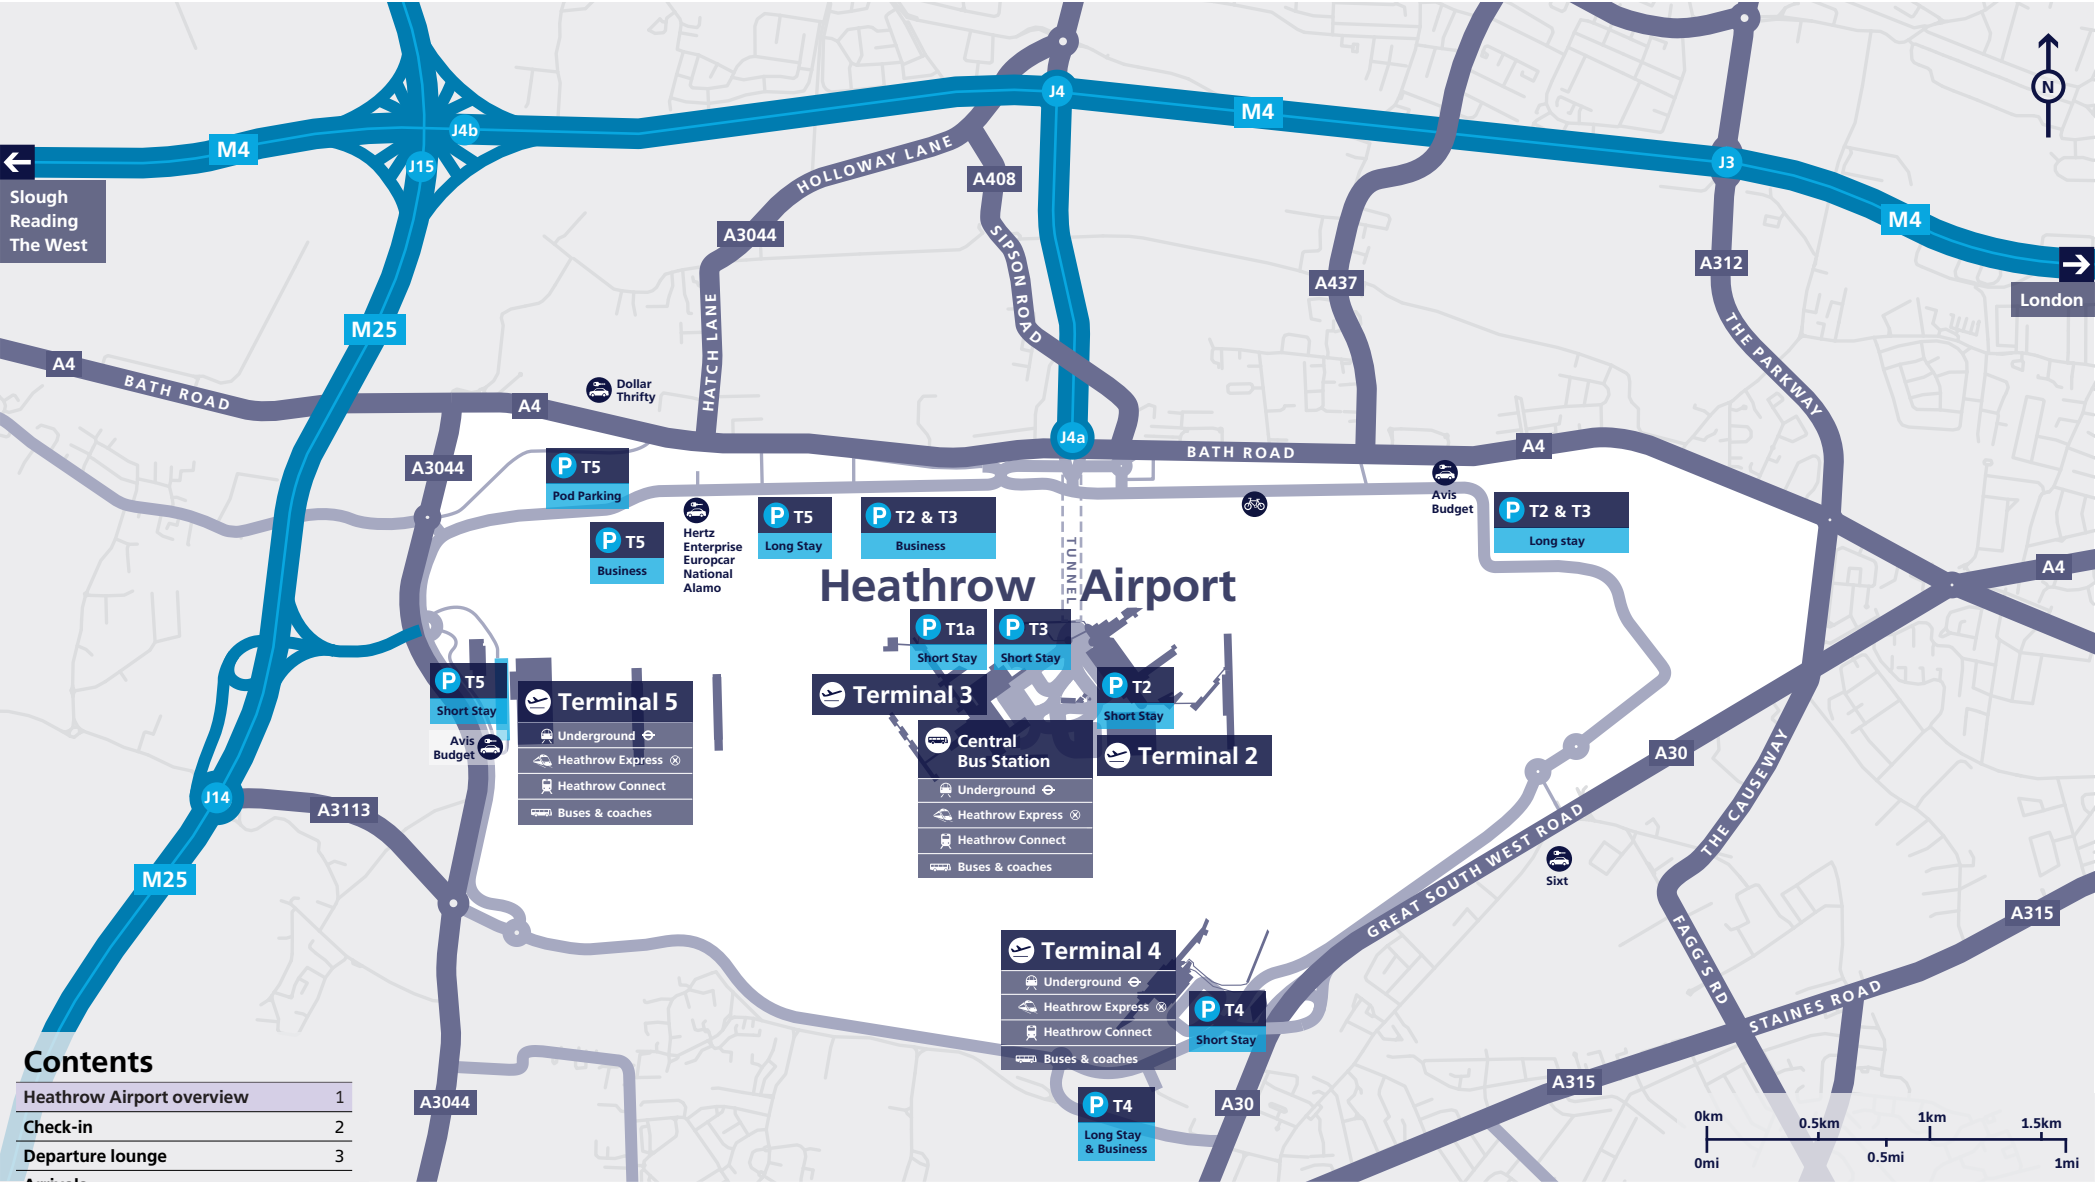

Heathrow Airport

Overview

Contents

Heathrow Airport overview	1
Check-in	2
Departure lounge	3
Arrivals	
Arrivals	4
Onward travel	5

Terminal 4

Check-in

Level 2 and mezzanine

Mezzanine

Contents

Heathrow Airport overview	1
Check-in	2
Departure lounge	3
Arrivals	
Arrivals	4
Onward travel	5

Shopping	
Excess Baggage Company	9
TBC	5
WHSmith	10

Food and drink	
Caffè Nero	13

Ticket desks			
Aeroflot	4	Jat Airways	2
Air France	4	Kenya Airways	4
Air Malta	3	KLM Royal Dutch Airlines	4
Alitalia	4	Korean Air	4
Arik Air	3	Kuwait Airways	2
Azerbaijan Airlines	3	Malaysia Airlines	1
Bulgaria Air	1	Qatar Airways	1
China Eastern Airlines	4	Saudi Arabian Airlines	3
Delta Air Lines	4	Sri Lankan Airways	1
Etihad Airways	1	Tunisair	3
Gulf Air	3	United Airlines	3
Jet Airways	2		

Ground floor

Shopping

Boots	10
Excess Baggage Company	2
We Know London	3, 11
WHSmith	8

Food and drink

Costa Coffee	6
The Windsor Castle by JD Wetherspoon	12

Bus and coach stop allocation

Buses – Local & TfL 482, 490, 555, 557	6-7	Car rental (off airport) Dollar Thrifty, Sixt	23
Hotel by bus	10	Car rental (on airport) Avis, Budget, Europcar National, Alamo, Enterprise, Hertz	2
Hotel Hoppa	11	Car parking (off airport) Click Park, Purple Parking, Purple Parking Business, Reeds	21
Express coach – National Express	12-14	Car parking (on airport) Business, Long stay, Help bus	3
Group travel – pick up	16-17		