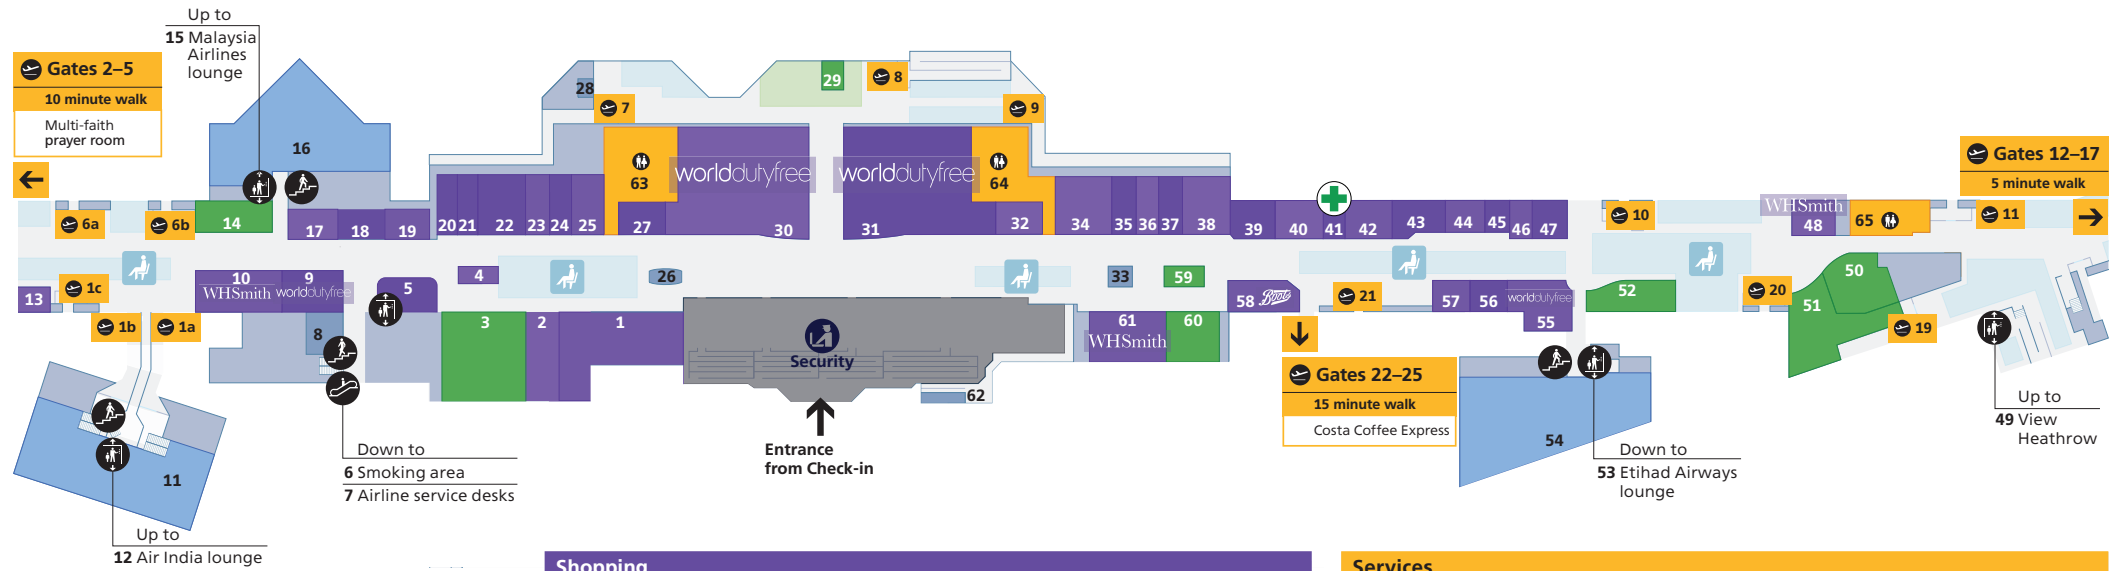

Heathrow Airport

Overview

Contents

Heathrow Airport overview	1
Check-in	2
Departure lounge	3
Arrivals	
Arrivals	4
Onward travel	5

Terminal 4

Check-in

Level 2 and mezzanine

Mezzanine

Contents

Heathrow Airport overview	1
Check-in	2
Departure lounge	3
Arrivals	
Arrivals	4
Onward travel	5

Shopping	
Excess Baggage Company	9
TBC	5
WHSmith	10

Food and drink	
Caffè Nero	13

Ticket desks			
Aeroflot	4	Jat Airways	2
Air France	4	Kenya Airways	4
Air Malta	3	KLM Royal Dutch Airlines	4
Alitalia	4	Korean Air	4
Arik Air	3	Kuwait Airways	2
Azerbaijan Airlines	3	Malaysia Airlines	1
Bulgaria Air	1	Qatar Airways	1
China Eastern Airlines	4	Saudi Arabian Airlines	3
Delta Air Lines	4	Sri Lankan Airways	1
Etihad Airways	1	Tunisair	3
Gulf Air	3	United Airlines	3
Jet Airways	2		

Terminal 4

Departure Lounge

Level 2

Contents	
Heathrow Airport overview	1
Check-in	2
Departure lounge	3
Arrivals	
Arrivals	4
Onward travel	5

Shopping	
Boots +	41
Boots	58
Bottega Veneta – Opening Summer 2017	20
Burberry	5
Bulgari	19
Cartier	2
Cath Kidston	39
Caviar House & Prunier	47
Dixons Travel	13, 38
Glorious Britain	43
Gucci	22
Hamleys	56
Harrods	1, 34
Hugo Boss	17
Jo Malone	46
Kurt Geiger	37
Lacoste	45
Montblanc	32
Mulberry	23
Rolux	27
Rolling Luggage	42
Saint Laurent – Opening Summer 2017	21
Sunglass Hut	4, 35
Swarovski	44
Ted Baker	40
Thomas Pink	24
The Book Shop by WHSmith	57
Valentino	18
Watches of Switzerland	25
WHSmith	10, 48, 61
World Duty Free	9, 30, 31, 55
World of Whiskies	36

Contents	
Heathrow Airport overview	1
Check-in	2
Departure lounge	3
Arrivals	
Arrivals	4
Onward travel	5

Free Wi-Fi is available throughout the terminal. Network name: _Heathrow Wi-Fi

Terminal 4

Arrivals (Onward travel)