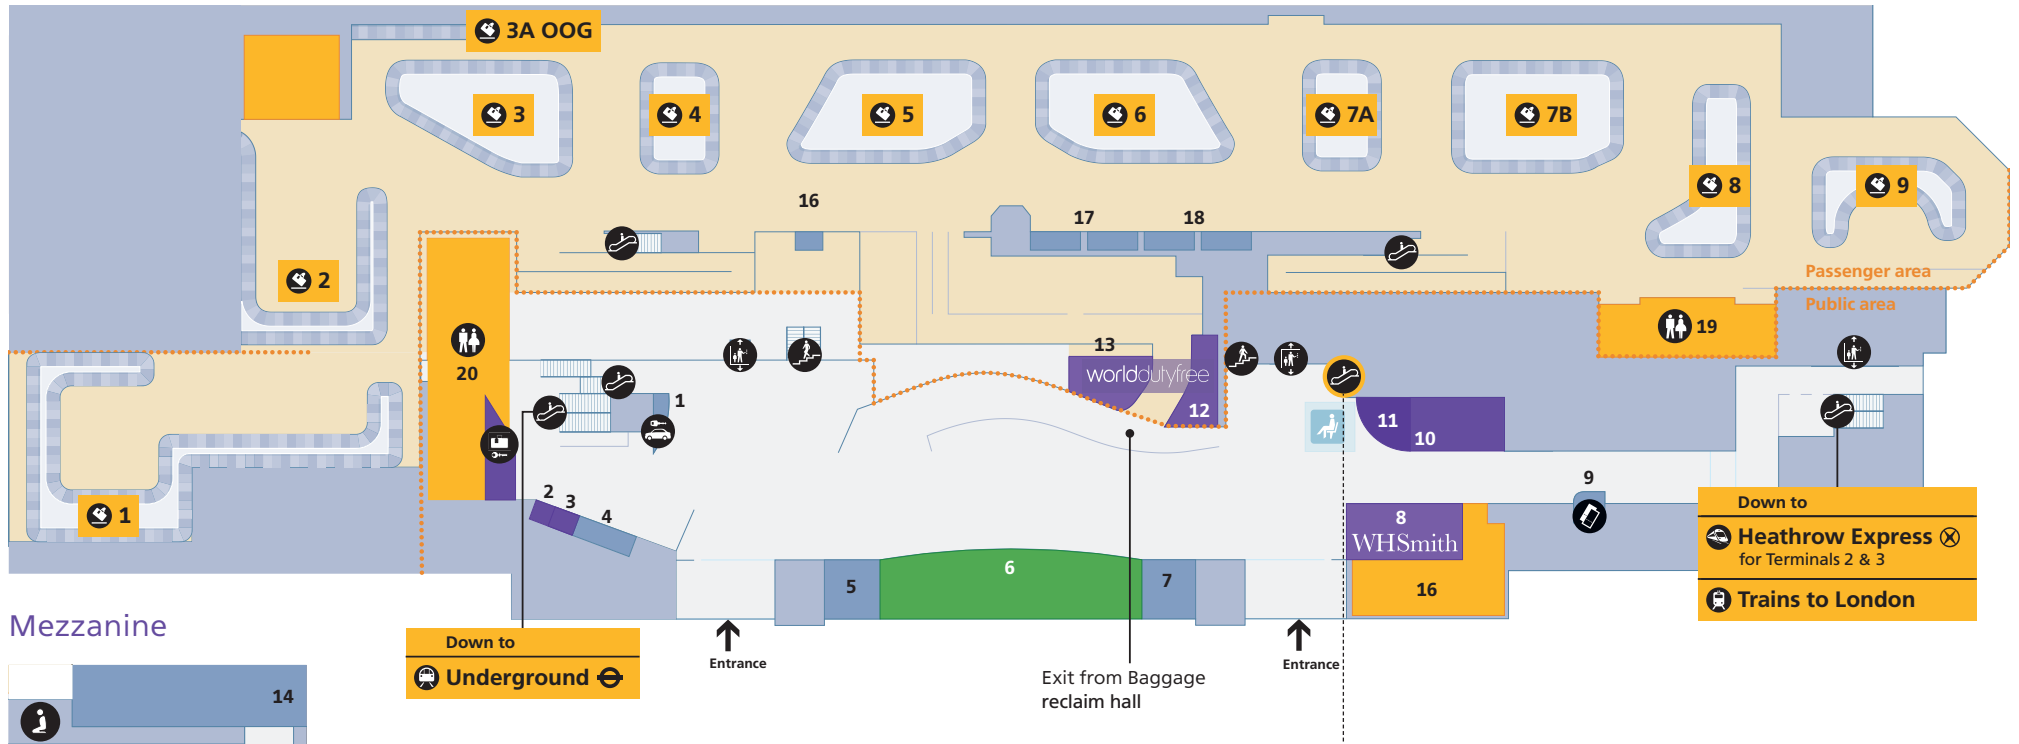

Heathrow Airport

Overview

Contents

Heathrow Airport overview	1
Check-in	2
Departure lounge	3
Arrivals	
Arrivals	4
Onward travel	5

Terminal 4

Check-in

Level 2 and mezzanine

Mezzanine

Terminal 4

Departure Lounge

Level 2

Contents	
Heathrow Airport overview	1
Check-in	2
Departure lounge	3
Arrivals	
Arrivals	4
Onward travel	5

Shopping	
Boots +	41
Boots	58
Bottega Veneta – Opening Summer 2017	20
Burberry	5
Bulgari	19
Cartier	2
Cath Kidston	39
Caviar House & Prunier	47
Dixons Travel	13, 38
Glorious Britain	43
Gucci	22
Hamleys	56
Harrods	1, 34
Hugo Boss	17
Jo Malone	46
Kurt Geiger	37
Lacoste	45
Montblanc	32
Mulberry	23
Rolux	27
Rolling Luggage	42
Saint Laurent – Opening Summer 2017	21
Sunglass Hut	4, 35
Swarovski	44
Ted Baker	40
Thomas Pink	24
The Book Shop by WHSmith	57
Valentino	18
Watches of Switzerland	25
WHSmith	10, 48, 61
World Duty Free	9, 30, 31, 55
World of Whiskies	36

Services	
Airline lounges	
Air India lounge	12
Etihad Airways lounge	53
Falcon Gold Gulf Air lounge	16
Malaysia Airlines lounge	15
Qatar Airways Premium lounge	11
Skyteam lounge	54
Airline service desks	7
Bureau de change	
Travellex	26, 33
VAT refunds managed by Travellex	33
Cash machine	
Commercial exports	62
Escalator	
Information	
Internet facility	
Lift	
Multi-Faith prayer room next to Gate 5b	
Pharmacy	41
Play area	8
Postbox	
Seating	
Smoking area	6
Special Assistance	28
Stairs	
Telephone	
Toilets	
Accessible toilet	All
Baby care	63
Drinking fountain	63
Family toilets	63
VAT refunds managed by Travellex	29
View Heathrow Observation Deck	49

Free Wi-Fi is available throughout the terminal. Network name: _Heathrow Wi-Fi

Terminal 4

Arrivals

Ground floor and mezzanine

Mezzanine

Shopping	
Boots	10
Excess Baggage Company	2
We Know London	3, 11
WHSmith	8
World Duty Free	12, 13