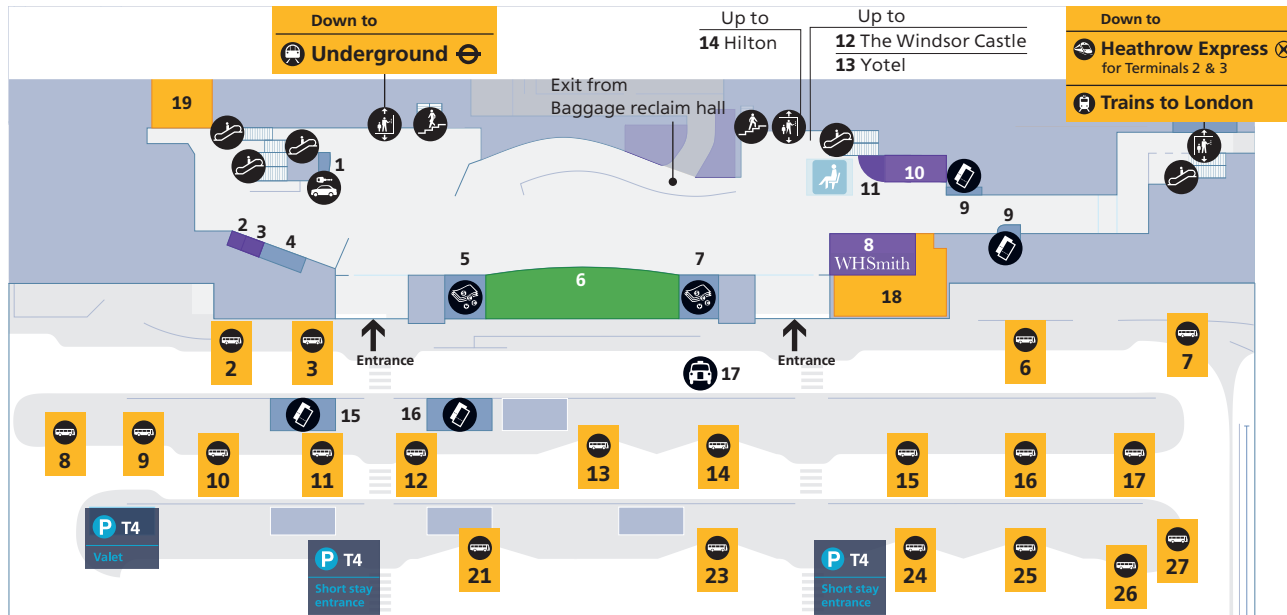

Free Wi-Fi is available throughout the terminal. Network name: _Heathrow Wi-Fi

Terminal 4

Arrivals

Ground floor and mezzanine

Mezzanine

Shopping	
Boots	10
Excess Baggage Company	2
We Know London	3, 11
WHSmith	8
World Duty Free	12, 13

Food and drink	
Costa Coffee	6
The Windsor Castle by JD Wetherspoon	15

Services			
Baggage enquiries	16-18	Customs	Internet facility
Baggage reclaim		Escalator	Lift
Bureau de change		Help point	Meeting point
Travelex	5, 7	Hotel	Multi-faith prayer room
Car rental	1	Yotel	14
Cash machine		Information	9
Chauffeur services	4	Left baggage	2
		Seating	
		Stairs	
		Telephone	
		Ticket sales	
		Heathrow Express	9
		Toilets	
		Accessible toilet	All
		Baby care	All
		Drinking fountain	19, 20

Contents	
Heathrow Airport overview	1
Check-in	2
Departure lounge	3
Arrivals	
Arrivals	4
Onward travel	5

Free Wi-Fi is available throughout the terminal. Network name: _Heathrow Wi-Fi

Terminal 4

Arrivals (Onward travel)

Ground floor

Shopping

Boots	10
Excess Baggage Company	2
We Know London	3, 11
WHSmith	8

Food and drink

Costa Coffee	6
The Windsor Castle by JD Wetherspoon	12

Bus and coach stop allocation

Buses – Local & TfL 482, 490, 555, 557	6-7	Car rental (off airport) Dollar Thrifty, Sixt	23
Hotel by bus	10	Car rental (on airport) Avis, Budget, Europcar National, Alamo, Enterprise, Hertz	2
Hotel Hoppa	11	Car parking (off airport) Click Park, Purple Parking, Purple Parking Business, Reeds	21
Express coach – National Express	12-14	Car parking (on airport) Business, Long stay, Help bus	3
Group travel – pick up	16-17		