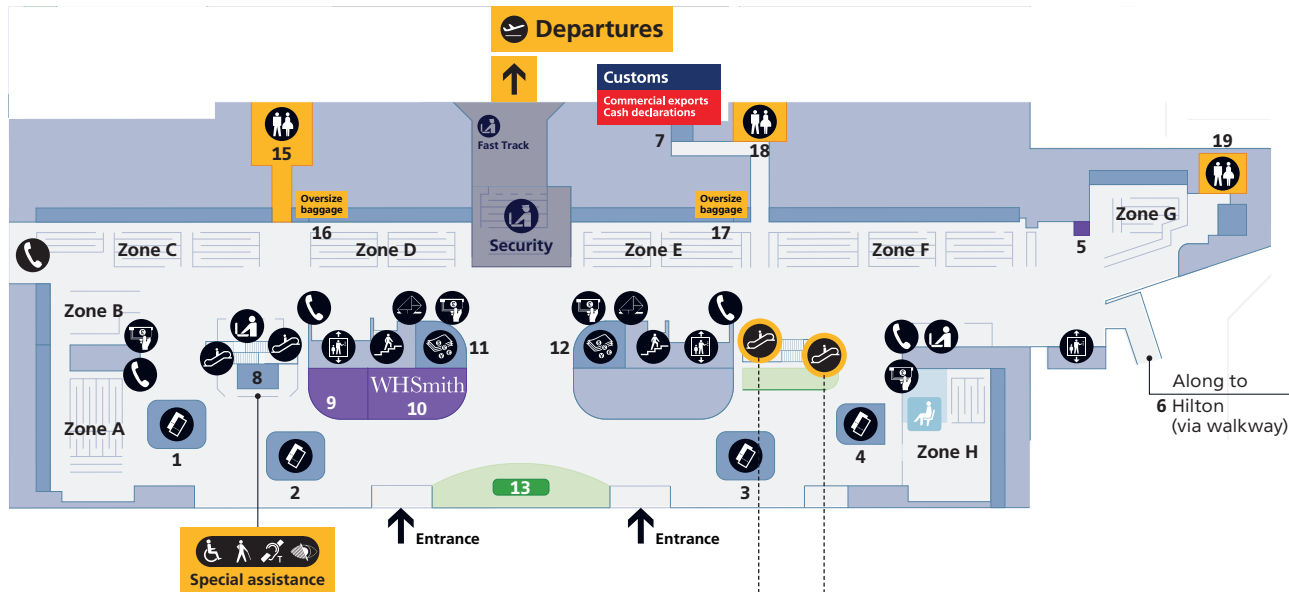

Heathrow Airport

Overview

Contents

Heathrow Airport overview	1
Check-in	2
Departure lounge	3
Arrivals	
Arrivals	4
Onward travel	5

Terminal 4

Check-in

Level 2 and mezzanine

Mezzanine

Contents

Heathrow Airport overview	1
Check-in	2
Departure lounge	3
Arrivals	
Arrivals	4
Onward travel	5

Shopping	
Excess Baggage Company	9
TBC	5
WHSmith	10

Food and drink	
Caffè Nero	13

Ticket desks			
Aeroflot	4	Jat Airways	2
Air France	4	Kenya Airways	4
Air Malta	3	KLM Royal Dutch Airlines	4
Alitalia	4	Korean Air	4
Arik Air	3	Kuwait Airways	2
Azerbaijan Airlines	3	Malaysia Airlines	1
Bulgaria Air	1	Qatar Airways	1
China Eastern Airlines	4	Saudi Arabian Airlines	3
Delta Air Lines	4	Sri Lankan Airways	1
Etihad Airways	1	Tunisair	3
Gulf Air	3	United Airlines	3
Jet Airways	2		

Terminal 4

Departure Lounge

Level 2

Contents	
Heathrow Airport overview	1
Check-in	2
Departure lounge	3
Arrivals	
Arrivals	4
Onward travel	5

Shopping	
Boots +	41
Boots	58
Bottega Veneta – Opening Summer 2017	20
Burberry	5
Bulgari	19
Cartier	2
Cath Kidston	39
Caviar House & Prunier	47
Dixons Travel	13, 38
Glorious Britain	43
Gucci	22
Hamleys	56
Harrods	1, 34
Hugo Boss	17
Jo Malone	46
Kurt Geiger	37
Lacoste	45
Montblanc	32
Mulberry	23
Rolux	27
Rolling Luggage	42
Saint Laurent – Opening Summer 2017	21
Sunglass Hut	4, 35
Swarovski	44
Ted Baker	40
Thomas Pink	24
The Book Shop by WHSmith	57
Valentino	18
Watches of Switzerland	25
WHSmith	10, 48, 61
World Duty Free	9, 30, 31, 55
World of Whiskies	36

Contents	
Heathrow Airport overview	1
Check-in	2
Departure lounge	3
Arrivals	
Arrivals	4
Onward travel	5

Free Wi-Fi is available throughout the terminal. Network name: _Heathrow Wi-Fi

Terminal 4

Arrivals (Onward travel)