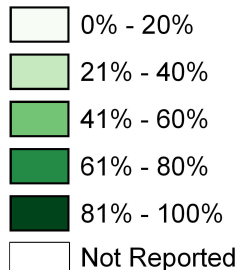

Note: Depicted boundaries are for directional purposes only and do not indicate endorsement of Government of Liberia.

Based on most recent reports sent from Magisterial Tally Centers;
All results are preliminary until certified as final by the NEC. Get detailed results at
<http://www.necliberia.org/results2017/>

Republic of Liberia NATIONAL ELECTIONS COMMISSION

Progressive National and by County Voter's Turnout

26 December 2017 Presidential Run-off Progressive Election Results as of 28 December 2017 4:00 pm

5,286 of 5,390 (98.1%) Polling Places Reported

Turnout

National: 1,198,984 (56.0%) for reported polling places

County	Voters	% Turnout
Bomi	31,733	52.0%
Bong	113,517	54.5%
Grand Bassa	59,015	40.6%
Grand Cape Mount	33,225	50.1%
Grand Gedeh	30,360	48.0%
Grand Kru	18,531	52.2%
Lofa	95,435	57.4%
Margibi	86,608	57.2%
Maryland	29,091	50.9%
Montserrado	508,080	65.3%
Nimba	119,661	47.6%
Rivercess	13,778	38.8%
Sinoe	20,409	52.1%
River Gee	17,100	48.6%
Gbarpolu	22,441	46.1%
National	1,198,984	56.0%