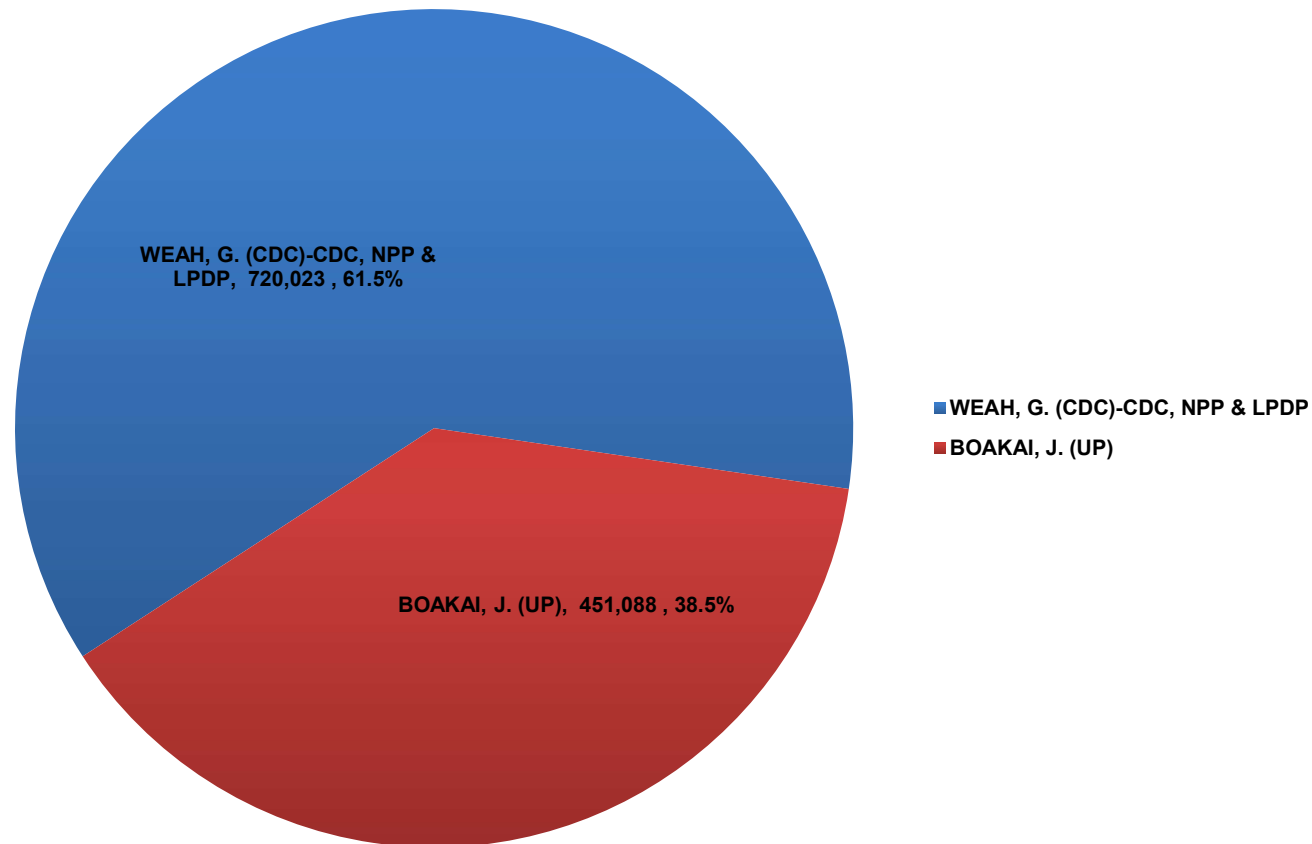

<i>Total Valid Votes</i>	1,171,111	100.0%
<i>Invalid Votes *</i>	27,873	
<i>Total Votes</i>	1,198,984	

* Invalid votes account for 2.3% of total votes.

Republic of Liberia
NATIONAL ELECTIONS COMMISSION

Presidential and Vice-Presidential Run-off Elections

26 December 2017 Presidential Run-off Progressive Election Results as of 28 December 2017 4:00 pm

5,286 of 5,390 (98.1%) Polling Places Reported

Based on most recent reports sent from Magisterial Tally Centers;
All results are preliminary until certified as final by the NEC. Get detailed results at
<http://www.necliberia.org/results2017/>