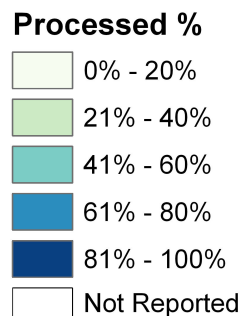

Republic of Liberia
NATIONAL ELECTIONS COMMISSION

National Tally Center Preliminary Results Report
for the Run-off Election on
26 December 2017
as of 28 December 2017 4:00 pm

Republic of Liberia NATIONAL ELECTIONS COMMISSION

Tally Reporting Progress, National and by County

26 December 2017 Presidential Run-off Progressive Election Results as of 28 December 2017 4:00 pm

5,286 of 5,390 (98.1%) Polling Places Reported

National: 5,286 (98.1%) for reported polling places

County	Polling Places	%
Bomi	158	100.0%
Bong	502	100.0%
Grand Bassa	388	100.0%
Grand Cape Mount	171	100.0%
Grand Gedeh	167	100.0%
Grand Kru	99	100.0%
Lofa	414	99.3%
Margibi	373	97.6%
Maryland	156	100.0%
Montserrado	1,790	100.0%
Nimba	632	90.4%
Rivercess	97	100.0%
Sinoe	111	81.6%
River Gee	95	100.0%
Gbarpolu	133	100.0%
National	5,286	98.1%