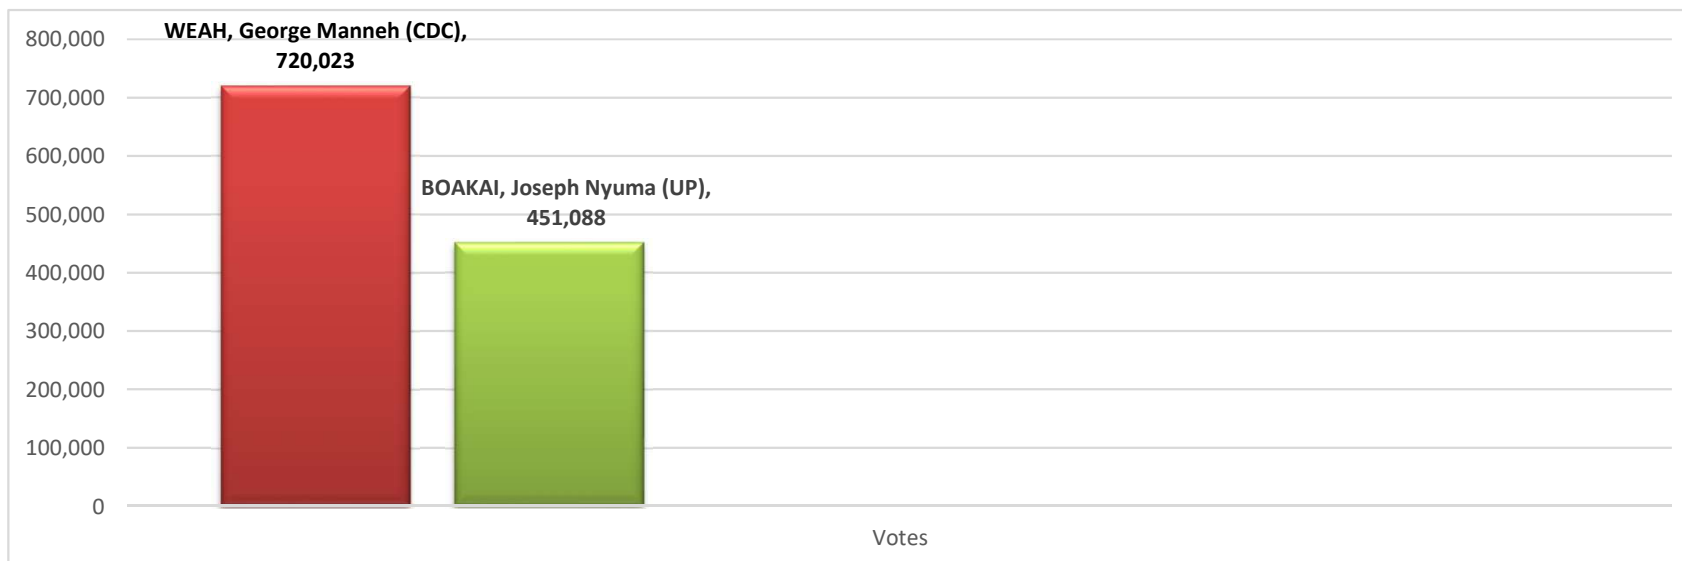

Republic of Liberia
NATIONAL ELECTIONS COMMISSION

Presidential and Vice-Presidential Run-off Elections

26 December 2017 Presidential Run-off Progressive Election Results as of 28 December 2017 4:00 pm

5,286 of 5,390 (98.1%) Polling Places Reported

Presidential Candidate	Vice-Presidential Candidate	Political Party	Votes	%
WEAH, George Manneh (CDC)	HOWARD-TAYLOR, Jewel C. (CDC)	Coalition for Democratic Change (CDC)-CDC, NPP & |	720,023	61.5%
BOAKAI, Joseph Nyuma (UP)	NUQUAY, Emmanuel James (UP)	Unity Party (UP)	451,088	38.5%

<i>Total Valid Votes</i>	1,171,111	100.0%
<i>Invalid Votes *</i>	27,873	
<i>Total Votes</i>	1,198,984	

* Invalid votes account for 2.3% of total votes.