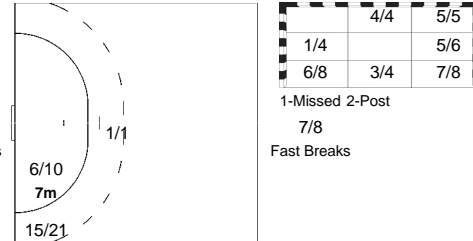

17 JONDAL Magnus