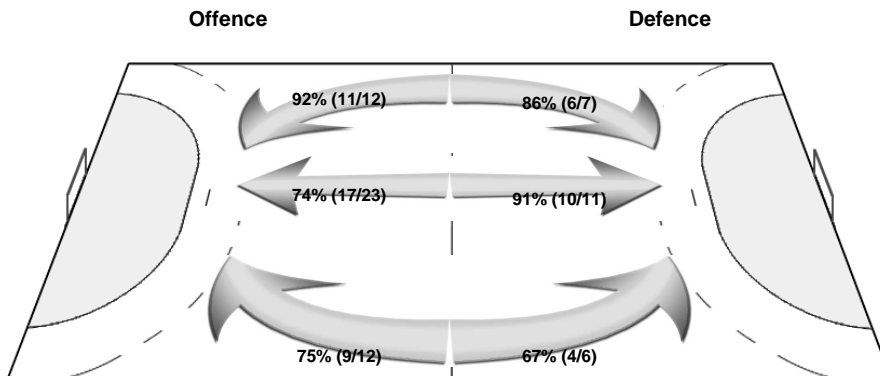

6/30	6/21	8/21
15/48	6/9	12/35
14/63	8/25	13/68

12 EREVIK O

3/14	2/6	4/12
10/30	4/4	9/18
5/36	4/13	11/52

16 CHRISTENSEN E

3/16	4/15	4/9
5/18	2/5	3/17
9/27	4/12	2/16

Shot Distribution Fast Breaks

12th MEN'S EUROPEAN HANDBALL CHAMPIONSHIP