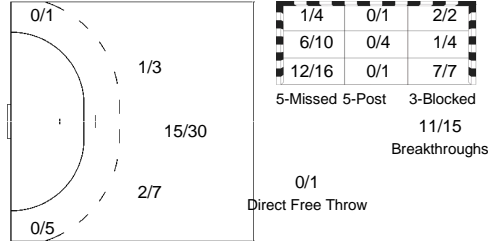

EHF EURO 2016

Cumulative Statistics

NOR - Norway After 8 matches

Players Shot Distribution Goals / Shots

5 SAGOSEN Sander

6 KRISTENSEN Thomas

7 HYKKERUD Joakim

8 MYRHOL Bjarte