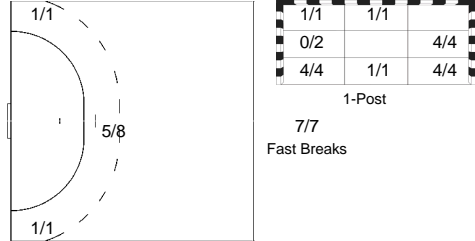

EHF EURO 2016

Cumulative Statistics

NOR - Norway After 8 matches

Players Shot Distribution Goals / Shots

5 SAGOSEN Sander

6 KRISTENSEN Thomas

7 HYKKERUD Joakim

8 MYRHOL Bjarte