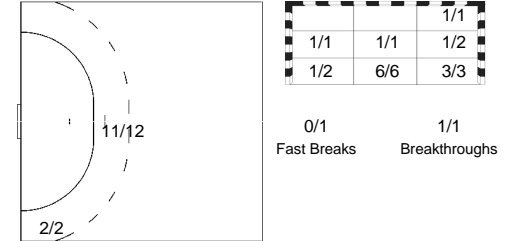

EHF EURO 2016

Cumulative Statistics

NOR - Norway After 8 matches

Players Shot Distribution Goals / Shots

5 SAGOSEN Sander

6 KRISTENSEN Thomas

7 HYKKERUD Joakim

8 MYRHOL Bjarte