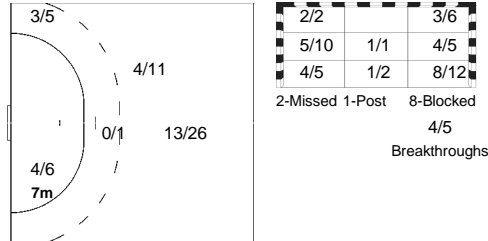

15 TONNESEN Kent Robin