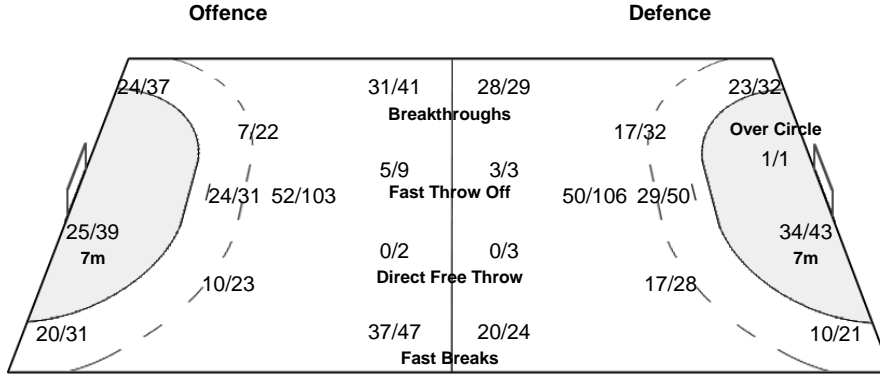

Cumulative Statistics

NOR - Norway
After 8 matches

OverView of Shot Distribution

Team
Goals / Shots

15/20	14/17	20/23
24/53	3/11	24/39
63/75	19/27	53/61

23-Missed 16-Post 20-Blocked

Goalkeepers
Saves / Shots