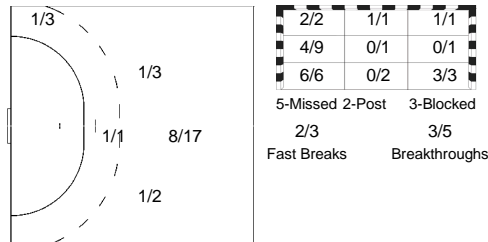

27 REINKIND Harald