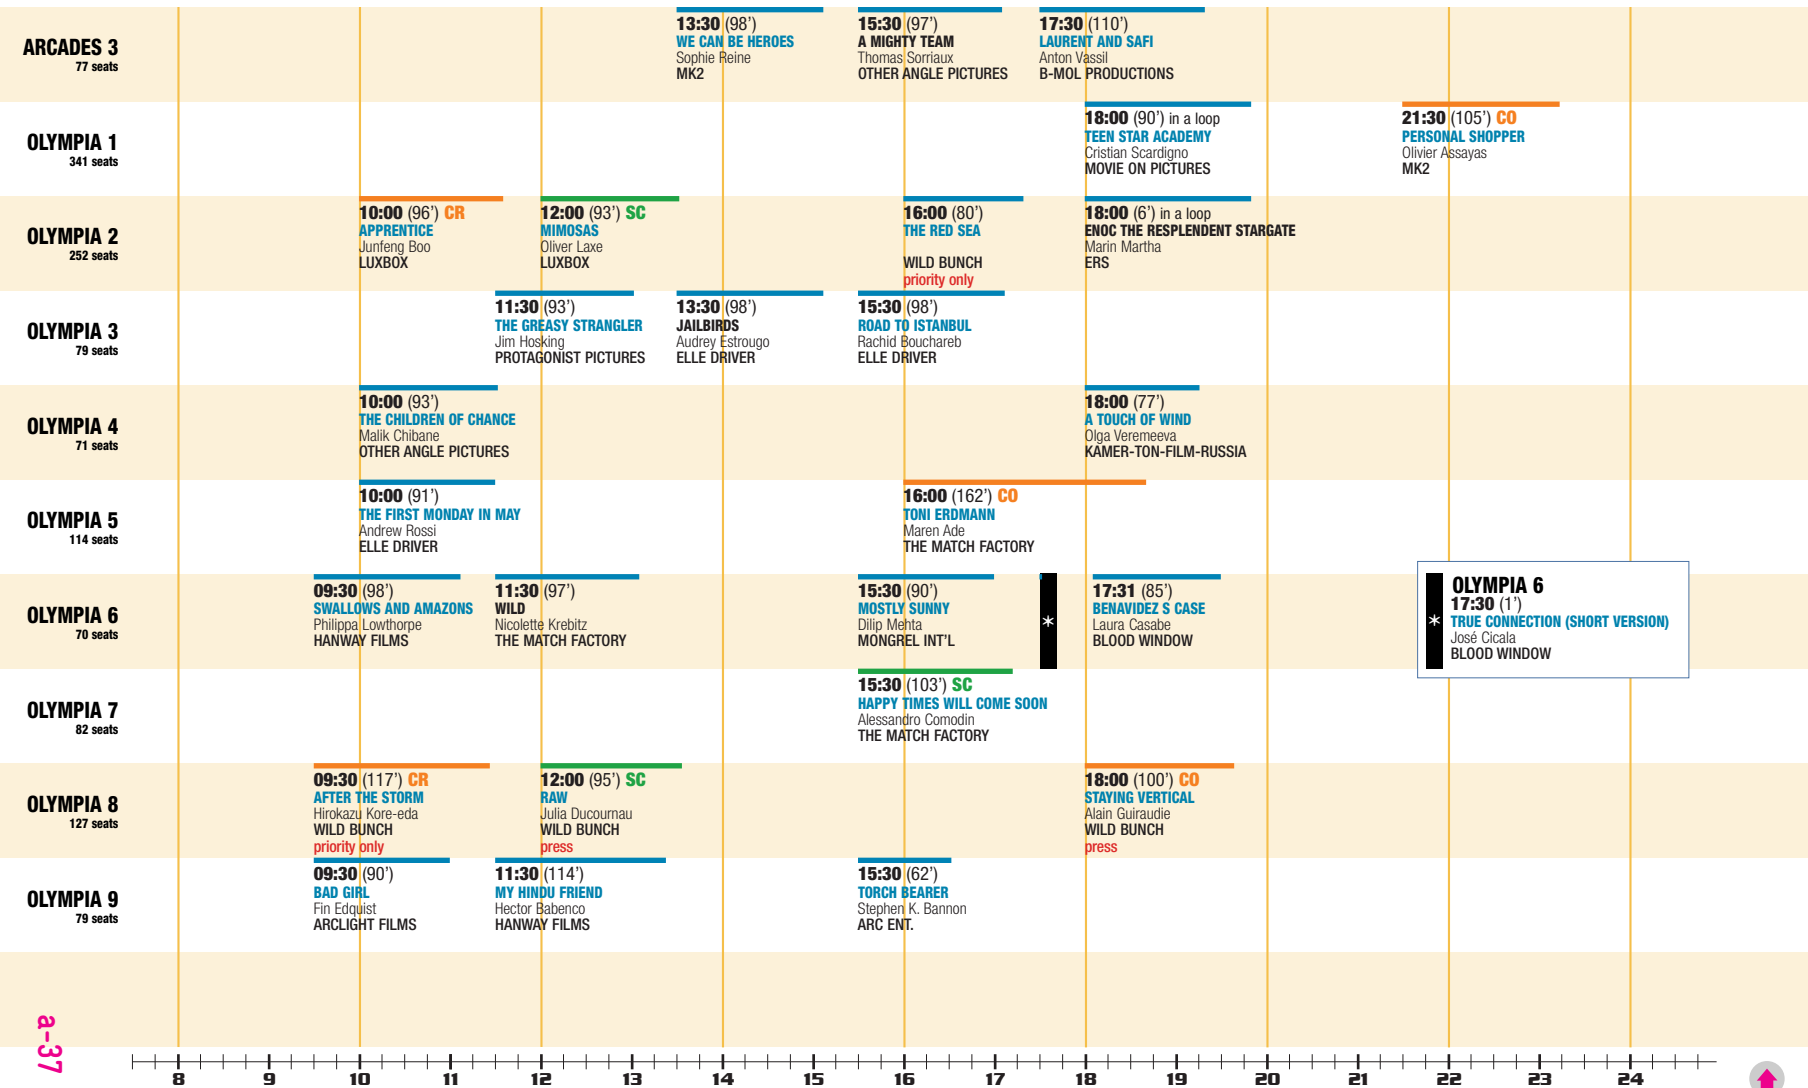

17:30 (79')
TRA LE ONDE NEL CIELO
Francesco Zarzana
PROGETTARTE

LERINS 2
14:55 (25')
* **BOBBY THE HEDGEHOG**
ALL RIGHTS ENT.

LERINS 2
16:55 (25')
* **BOBBY THE HEDGEHOG**
* ALL RIGHTS ENT.

a-35

	8	9	10	11	12	13	14	15	16	17	18	19	20	21	22	23	24
THÉÂTRE CROISSETTE 500 seats		08:45 (110') QR FIORE Claudio Giovannesi RAI TRADE			12:00 (83') QR THE TOGETHER PROJECT Solveig Anspach LE PACTE				15:00 (66') QR MY LIFE AS A COURGETTE Claude Barras INDIE SALES		17:15 (110') QR FIORE Claudio Giovannesi RAI TRADE		20:15 (83') QR THE TOGETHER PROJECT Solveig Anspach LE PACTE				
MIRAMAR 380 seats		08:30 (93') SC MIMOSAS Oliver Laxe LUXBOX			11:30 (105') SC TRAMONTANE Vatche Boulghourjian THE BUREAU SALES			14:15 (103') QR PROGRAMME COURTS METRAGES 2		17:00 (105') SC TRAMONTANE Vatche Boulghourjian THE BUREAU SALES		19:45 (103') QR PROGRAMME COURTS METRAGES 2				22:30 (105') SC TRAMONTANE Vatche Boulghourjian THE BUREAU SALES	
BUÑUEL 291 seats									16:00 (93') CC UGETSU Kenji Mizoguchi FILMS SANS FRONTIERES		18:00 (115') CC FAREWELL BONAPARTE Youssef Chahine TF1 INT'L		20:30 (99') CC MIDNIGHT RETURNS: THE STORY OF BILLY HAY Sally Sussman			22:30 (90') CC PLANET OF THE VAMPIRES Mario Bava	
GRAY 1 81 seats			10:00 (98') DAMASCUS COVER Dan Berk CARNABY INT'L						16:00 (102') BITTER HARVEST George Mendeluk SPOTLIGHT PICTURES								
GRAY 2 45 seats		09:30 (92') LIFE, ANIMATED Roger Ross Williams DOGWOOF		11:30 (95') JUVENILES Nico Sabenerio RADIANT FILMS		13:30 (110') IN MY FATHERS GARDEN Ben Sorribogaart DUTCH FEATURES GLOBAL					17:30 (84') LESLIE HOWARD: THE MAN WHO DIDN'T GIVE A Thomas Hamilton GALLOPING FILMS						
GRAY 3 40 seats			10:00 (102') INTERCHANGE Dain Iskandar Said REEL SUSPECTS priority only		12:00 (97') SALSIPUEDES Ricardo Aguilar HABANERO		14:00 (90') THE SIMILARS Isaac Ezban STRAY DOGS		16:00 (84') THE LINDA VISTA PROJECT John Rogers XVIII ENTERTAINMENT		18:00 (95') AYNABAJI Amitabh Reza Chowdhury CONTENT MATTERS						
GRAY 4 32 seats		09:30 (70') THE BALLAD OF OPPENHEIMER PARK Juan Manuel Sepúlveda IMCINE		11:30 (89') VAKRATUNDA MAHAKAAYA Punarvasu Naik MAHARASHTRA FILM		13:30 (109') HALAL Shivaji Lotan Patil MAHARASHTRA FILM		15:30 (86') CE QU'IL NE FAUT PAS DIRE Marquise Lepage PRODUCTIONS DU CERF-VOLANT		17:30 (106') RINGAN Makarand Mane MAHARASHTRA FILM							
GRAY 5 19 seats				12:30 (84') WINWIN Daniel Hoelst STRAY DOGS		14:00 (93') THE GREEN FAIRY Dan Frank UPWARD RISING		16:00 (102') KINGS' SHIFT Ignas Miskinis REEL SUSPECTS		18:00 (92') PRIVATE SCREENING SUBMARINE Laura Poitras SUBMARINE ENT. invite only		20:00 (99') THERAPY Nathan Ambrosioni EUROOBSCURA					
ARCADES 1 246 seats					11:30 (55') QR THE LIVES OF THERESA Sébastien Lifshitz DOC & FILM INT'L		13:30 (6') in a loop ENOC THE RESPLENDENT STARGATE Marin Martha ERS		15:30 (105') HEAVEN WILL WAIT Marie-Castille Mention-schaar GAUMONT				20:00 (71') THE PARK Damien Manivel ACID			22:30 (85') QR WOLF AND SHEEP Shahrbanoo Sadat ALPHA VIOLET	
ARCADES 2 128 seats		09:30 (134') QR FAI BEI SOGNI Marco Bellocchio THE MATCH FACTORY		12:00 (110') DOWN BY LOVE Pierre Godreau STUDIOCANAL				16:00 (100') CO PATERSON Jim Jarmusch K5 MEDIA GROUP		18:00 (97') PATTAYA Franck Gastambide GAUMONT		20:30 (95') DRIVEN TO SUCCEED Mark Colegrove DIRE WIT FILMS			22:30 (71') THE PARK Damien Manivel ACID		