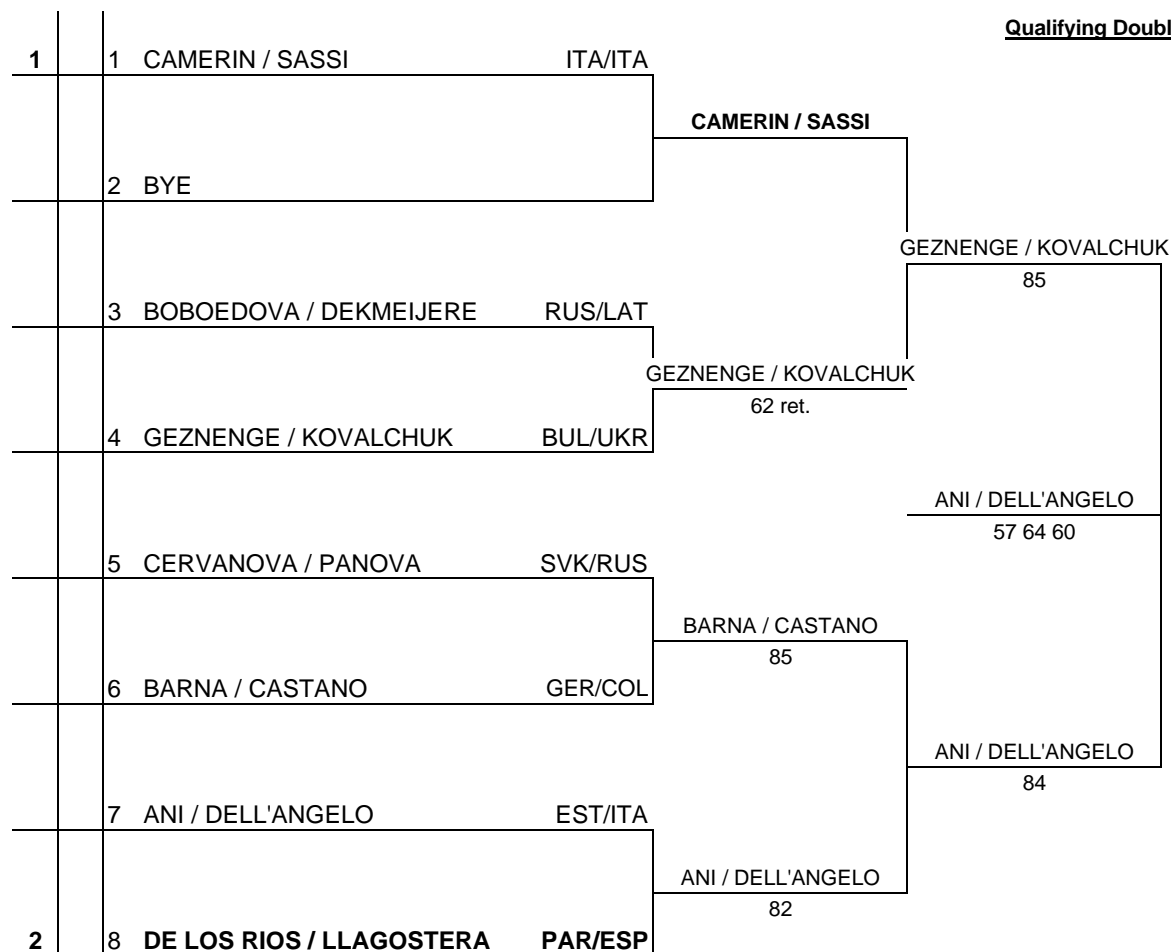

Internazionali Femminili di Tennis di Palermo

7 - 9 July 2001

Tournament City: Palermo

Qualifying Doubles

	Seeds	Rank
1	CAMERIN / SASSI	416
2	DE LOS RIOS / LLAGOSTERA	484

Last Direct Acceptance: Bye

Sanex WTA Tour Supervisor: Angie Woolcock

Tournament: Internazionali Femminili di Tennis di
City: Palermo
Main Draw Date: 9 - 15 July 2001
Qualifying Date: 7 - 9 July 2001
Prize Money: $110,000
Surface: Red Clay / Outdoors

Winner: _____
Finalist: _____
3rd-4th: _____
5th-8th: _____