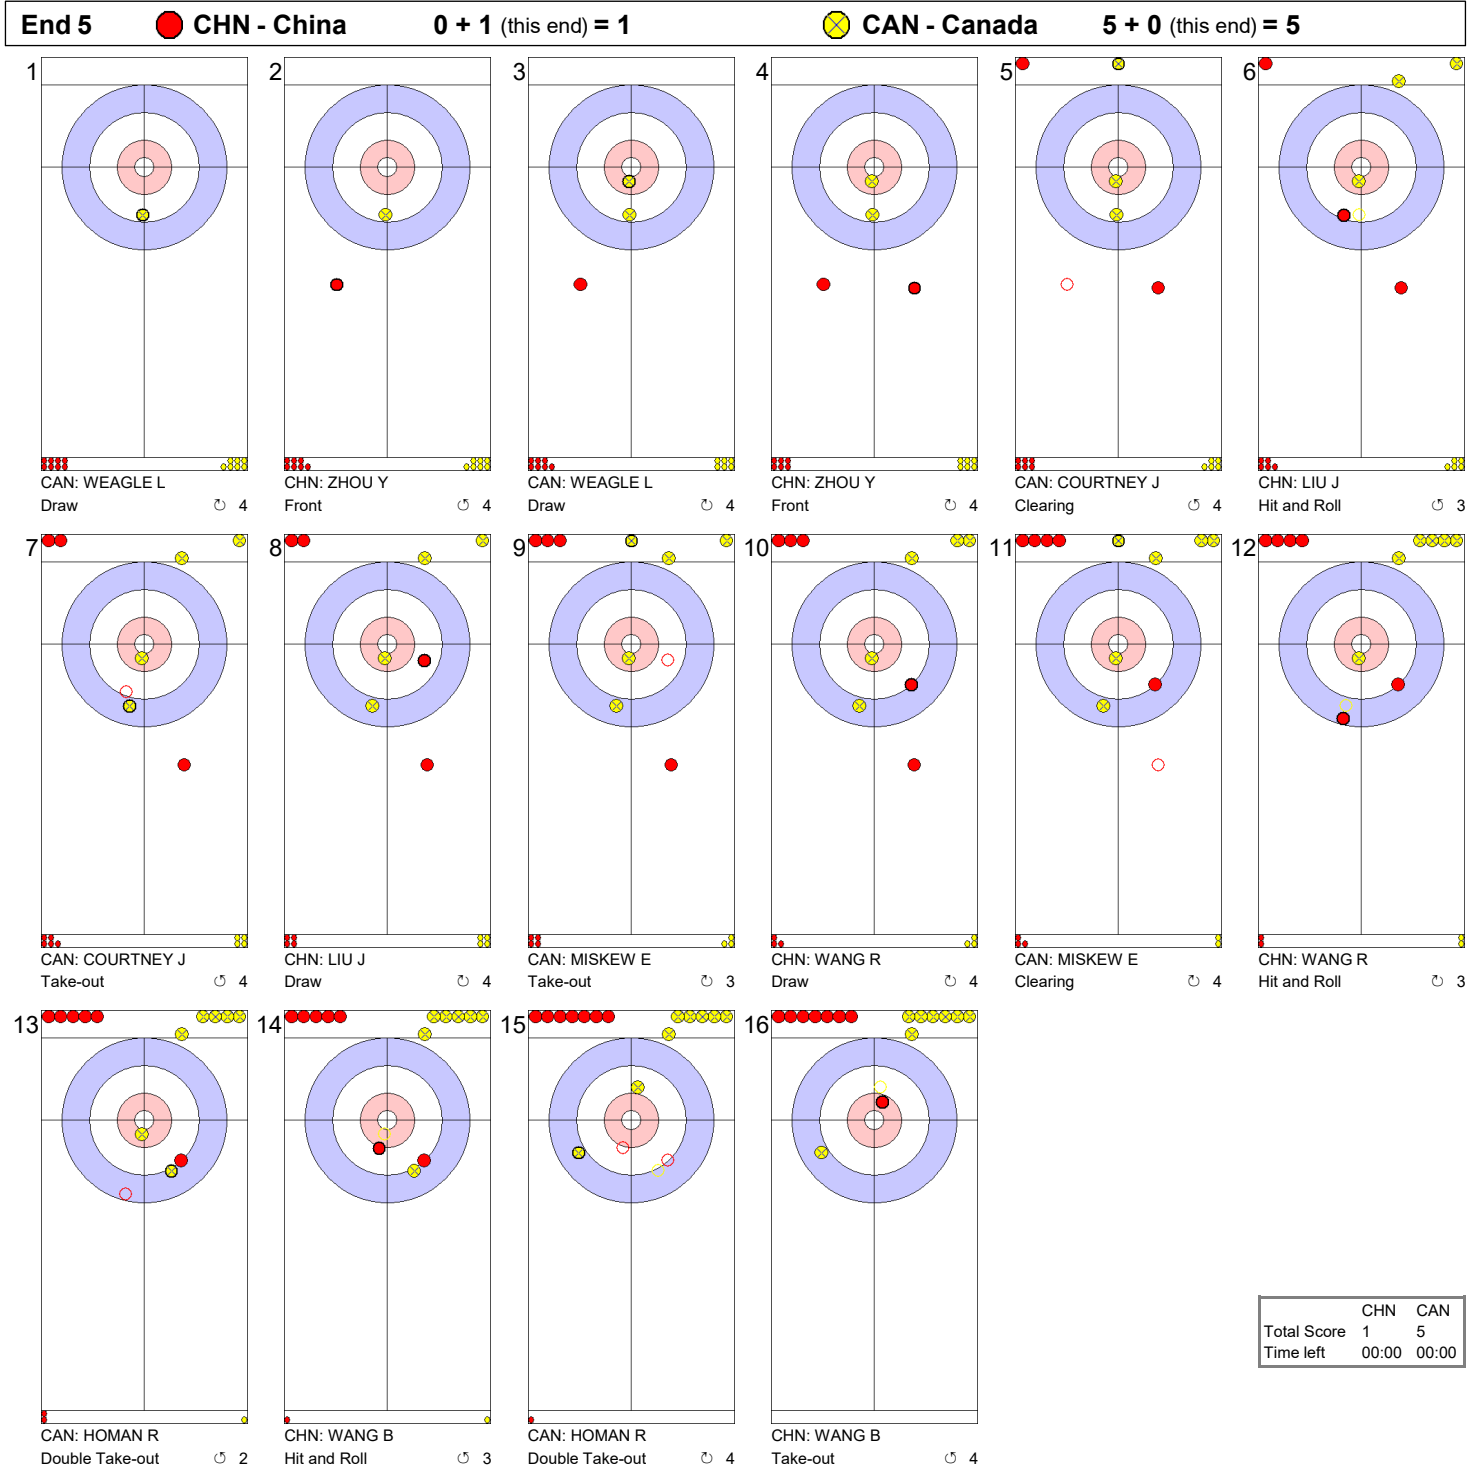

	CHN	CAN
Total Score	0	0
Time left	00:00	00:00

Game - Shot by Shot

End 2 ● CHN - China 0 + 0 (this end) = 0			● CAN - Canada 0 + 4 (this end) = 4		
1 CHN: ZHOU Y Draw ⌚ 3	2 CAN: WEAGLE L Take-out ⌚ 4	3 CHN: ZHOU Y Take-out ⌚ 2	4 CAN: WEAGLE L Front ⌚ 4	5 CHN: LIU J Clearing ⌚ 2	6 CAN: COURTNEY J Draw ⌚ 3
7 CHN: LIU J Draw ⌚ 4	8 CAN: COURTNEY J Freeze ⌚ 2	9 CHN: WANG R Draw ⌚ 3	10 CAN: MISKEW E Double Take-out ⌚ 4	11 CHN: WANG R Double Take-out ⌚ 2	12 CAN: MISKEW E Hit and Roll ⌚ 3
13 CHN: WANG B Draw ⌚ 2	14 CAN: HOMAN R Take-out ⌚ 4	15 CHN: WANG B Freeze ⌚ 4	16 CAN: HOMAN R Wick / Soft Peeling ⌚ 4		

Round Robin Session 1 - Sheet D

Game - Shot by Shot

End 4		● CHN - China		0 + 0 (this end) = 0		● CAN - Canada		4 + 1 (this end) = 5	
1		CAN: WEAGLE L	Draw	⌚ 4					
2		CHN: ZHOU Y	Front	⌚ 4					
3		CAN: WEAGLE L	Guard	⌚ 3					
4		CHN: ZHOU Y	Hit and Roll	⌚ 3					
5		CAN: COURTNEY J	Take-out	⌚ 4					
6		CHN: LIU J	Draw	⌚ 3					
7		CAN: COURTNEY J	Clearing	⌚ 0					
8		CHN: LIU J	Hit and Roll	⌚ 3					
9		CAN: MISKEW E	Double Take-out	⌚ 4					
10		CHN: WANG R	Hit and Roll	⌚ 1					
11		CAN: MISKEW E	Clearing	⌚ 1					
12		CHN: WANG R	Draw	⌚ 4					
13		CAN: HOMAN R	Promotion Take-out	⌚ 4					
14		CHN: WANG B	Draw	⌚ 3					
15		CAN: HOMAN R	Hit and Roll	⌚ 2					
16		CHN: WANG B	Draw	⌚ 0					

	CHN	CAN
Total Score	0	5
Time left	00:00	00:00

SAT 18 MAR 2017
Start Time 13:00

Round Robin Session 1 - Sheet D

Game - Shot by Shot

	CHN	CAN
Total Score	1	5
Time left	00:00	00:00

Game - Shot by Shot

	CHN	CAN
Total Score	1	6
Time left	00:00	00:00

SAT 18 MAR 2017
Start Time 13:00

Round Robin Session 1 - Sheet D

Game - Shot by Shot

	CHN	CAN
Total Score	2	6
Time left	00:00	00:00

SAT 18 MAR 2017
Start Time 13:00

Round Robin Session 1 - Sheet D

Game - Shot by Shot