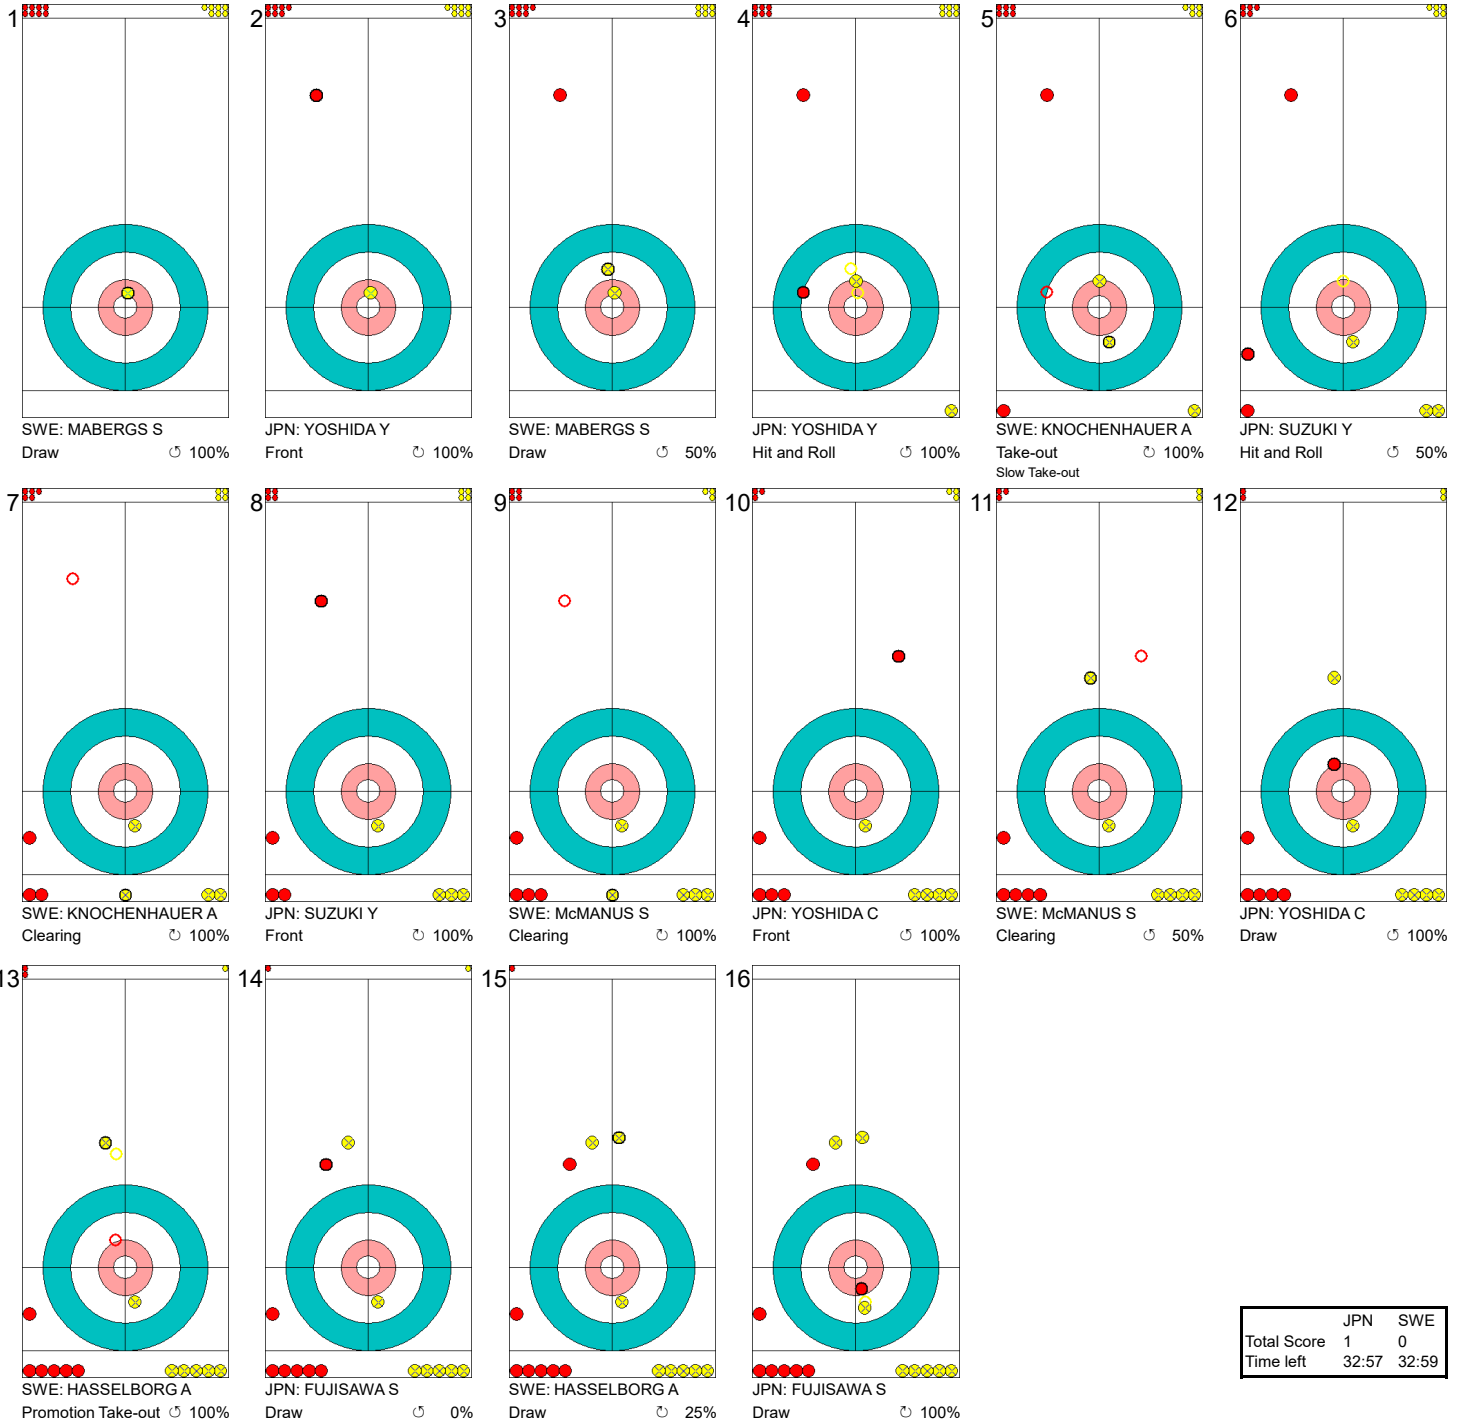

여자 / Femmes

Round Robin Session 9 - Sheet D

예선 세션 9 - 선로 D / Round robin, session 9 - Piste D

Game - Shot by Shot

경기별 슛 기록 / Déroulement de la partie

Legend:
 ↻ Clockwise ↺ Counter-clockwise - Not considered

Game - Shot by Shot

경기별 슛 기록 / Déroulement de la partie

End 2 **JPN - Japan 0 + 1 (this end) = 1** **SWE - Sweden 0 + 0 (this end) = 0**

	JPN	SWE
Total Score	1	0
Time left	32:57	32:59

Legend:
 Clockwise Counter-clockwise - Not considered

Game - Shot by Shot

경기별 슛 기록 / Déroulement de la partie

End 3 ● JPN - Japan 1 + 0 (this end) = 1 ● SWE - Sweden 0 + 1 (this end) = 1

	JPN	SWE
Total Score	1	1
Time left	29:16	28:31

Legend:
 ↻ Clockwise ↺ Counter-clockwise - Not considered