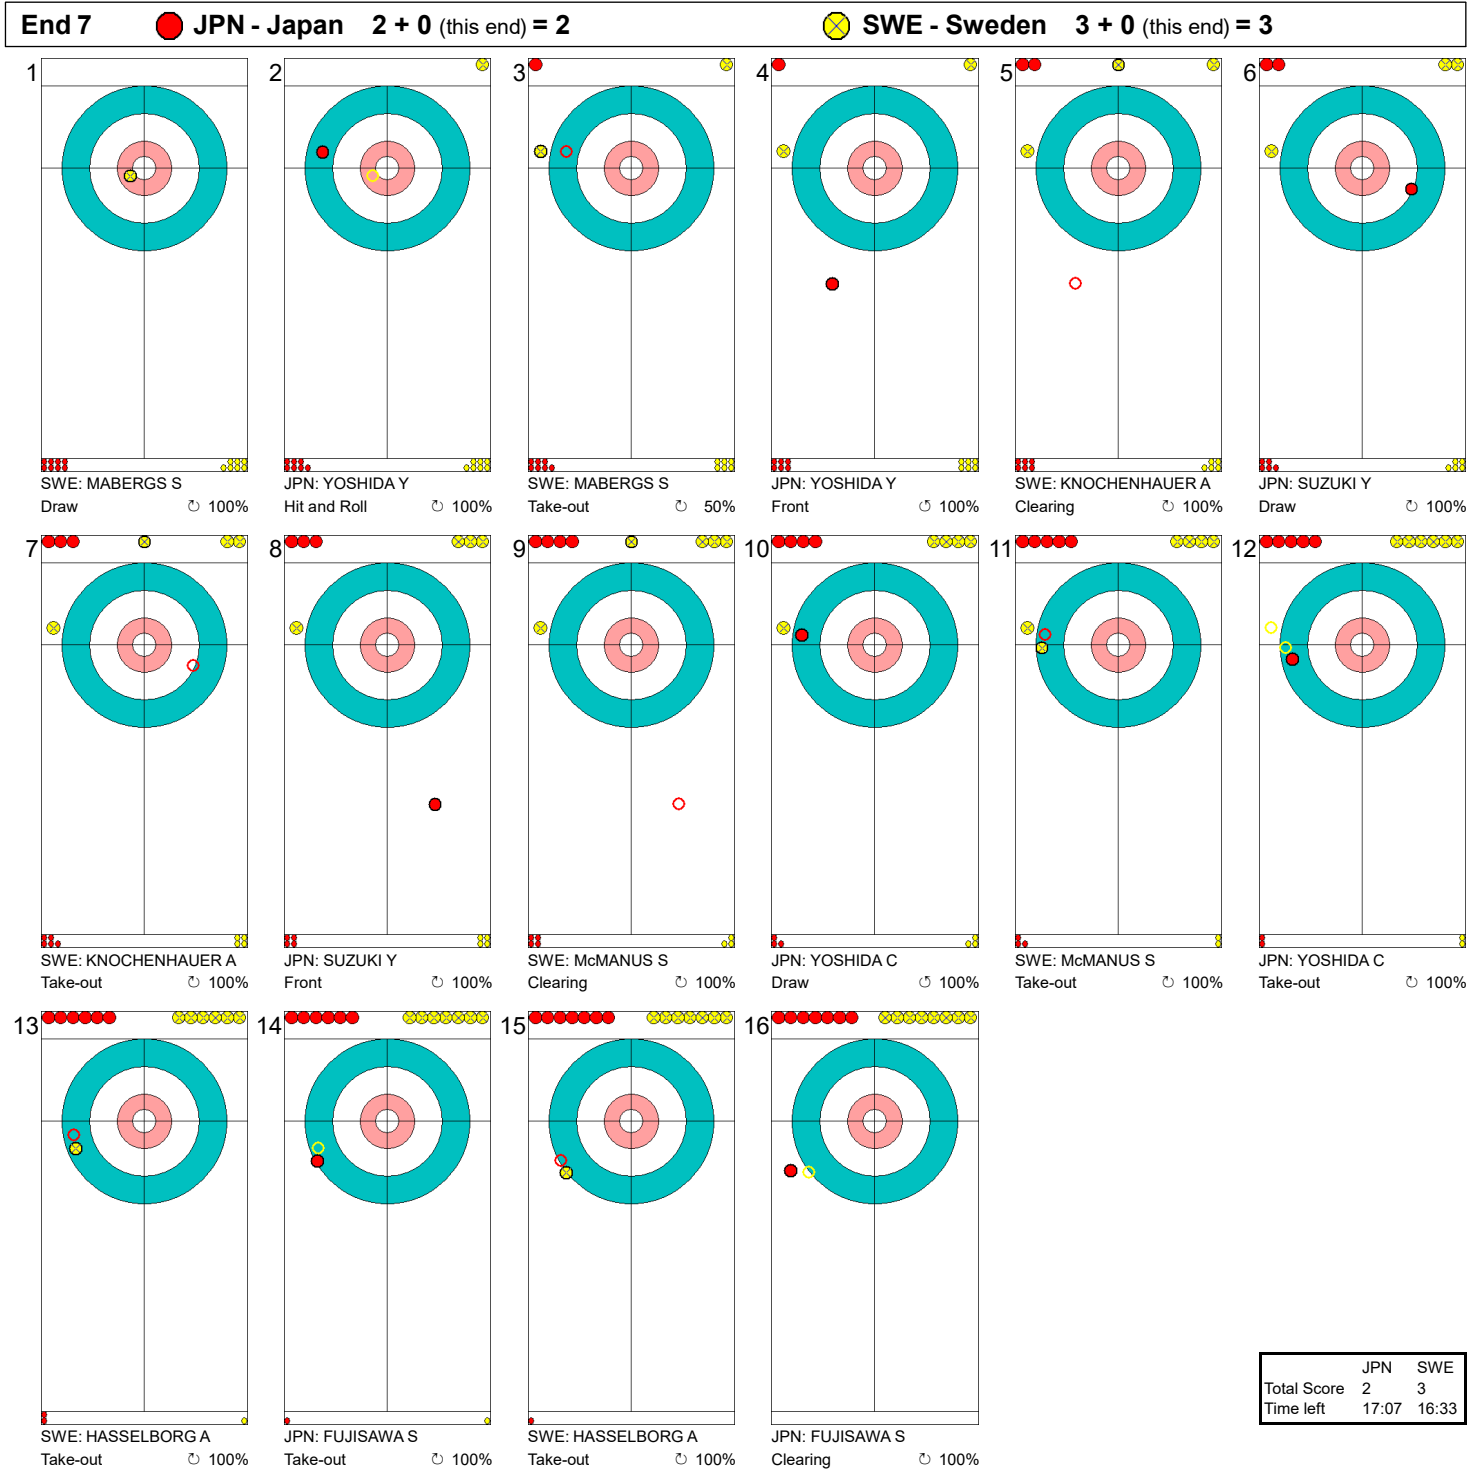

Curling

컬링 / Curling

Women

여자 / Femmes

Round Robin Session 9 - Sheet D

예선 세션 9 - 선로 D / Round robin, session 9 - Piste D

Game - Shot by Shot

경기별 슛 기록 / Déroulement de la partie

End 6 **JPN - Japan 2 + 0 (this end) = 2** **SWE - Sweden 2 + 1 (this end) = 3**

	JPN	SWE
Total Score	2	3
Time left	19:43	18:24

Legend:
 Clockwise Counter-clockwise - Not considered

Gangneung Curling Centre

강릉 컬링 센터
Centre de curling de Gangneung

PyeongChang 2018™

MON 19 FEB 2018

Start Time 20:05

Curling

컬링 / Curling

Women

여자 / Femmes

Round Robin Session 9 - Sheet D

예선 세션 9 - 선로 D / Round robin, session 9 - Piste D

Game - Shot by Shot

경기별 슛 기록 / Déroulement de la partie

Legend:
 ↻ Clockwise ↺ Counter-clockwise - Not considered

Gangneung Curling Centre