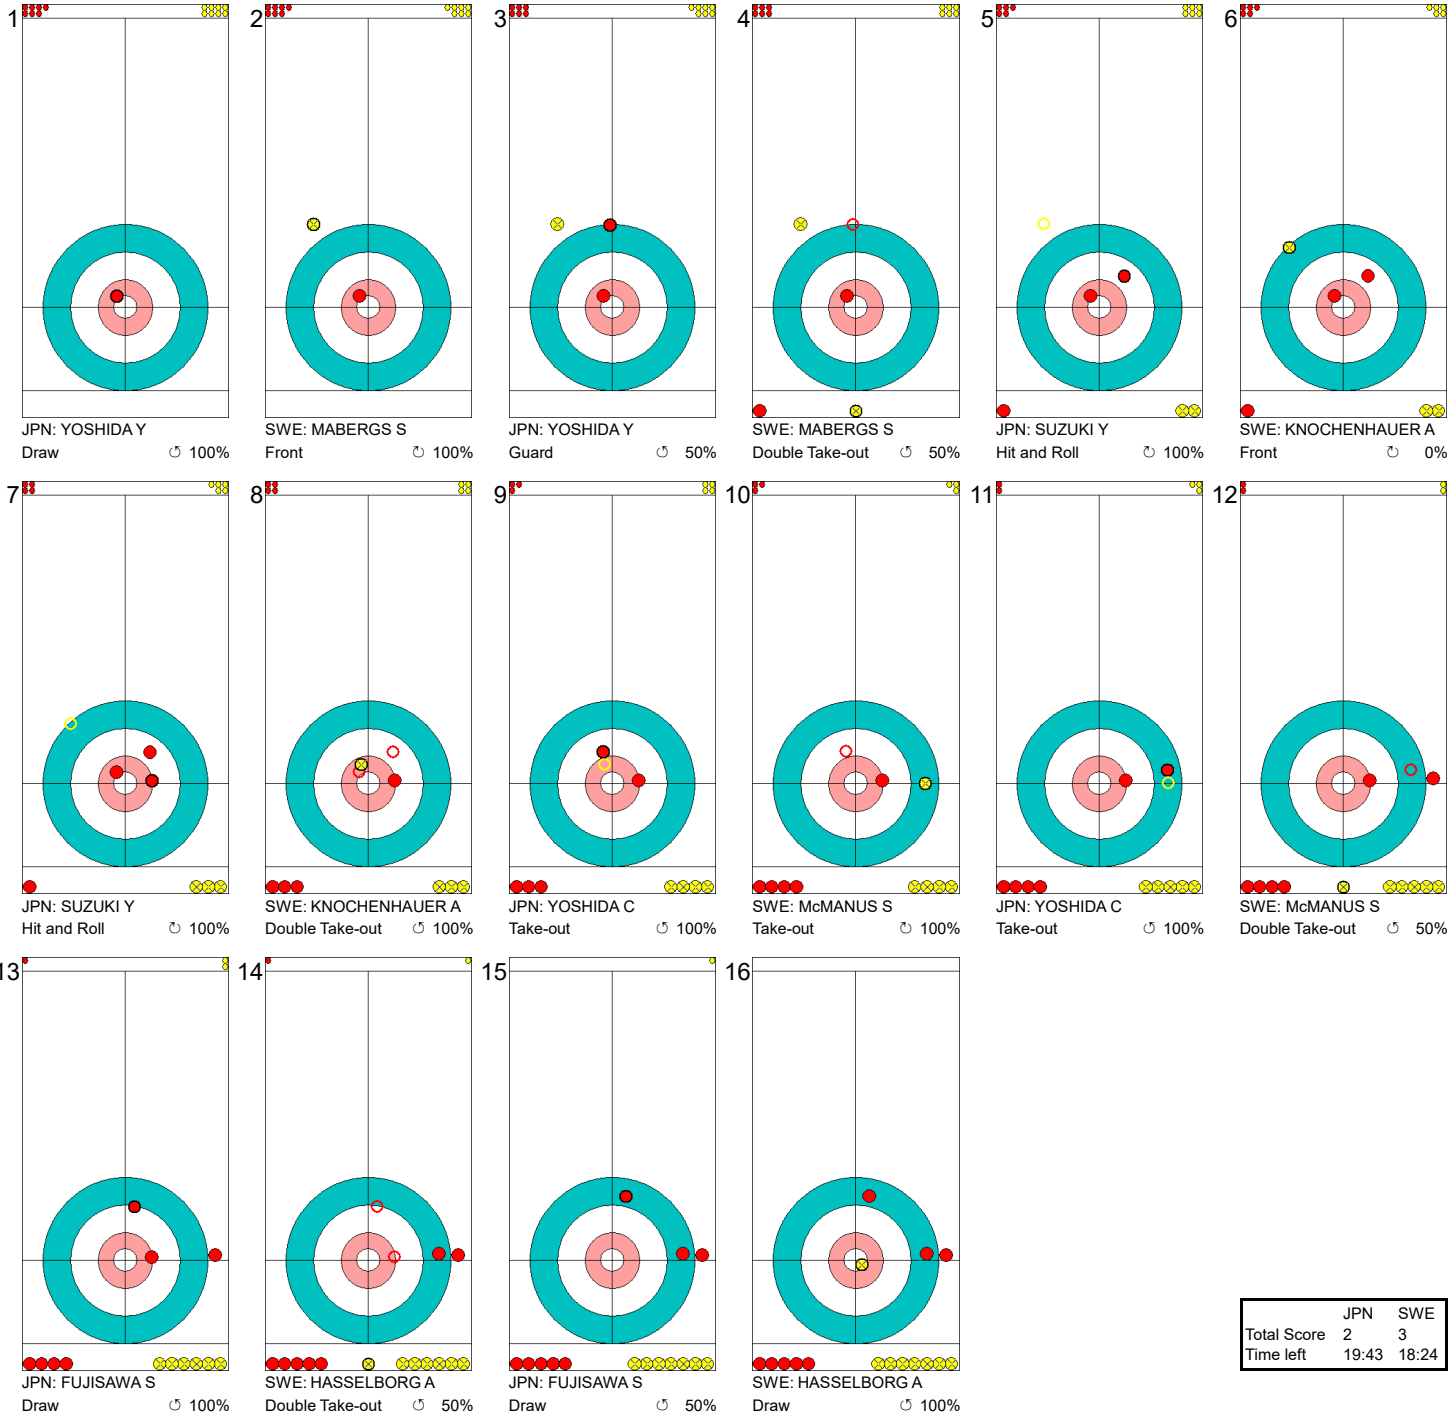

	JPN	SWE
Total Score	2	2
Time left	22:51	21:05

Legend:
 ↻ Clockwise ↺ Counter-clockwise - Not considered

Gangneung Curling Centre

강릉 컬링 센터
Centre de curling de Gangneung

PyeongChang 2018™

MON 19 FEB 2018

Start Time 20:05

Curling

컬링 / Curling

Women

여자 / Femmes

Round Robin Session 9 - Sheet D

예선 세션 9 - 선로 D / Round robin, session 9 - Piste D

Game - Shot by Shot

경기별 슛 기록 / Déroulement de la partie

End 6 **JPN - Japan 2 + 0 (this end) = 2** **SWE - Sweden 2 + 1 (this end) = 3**

	JPN	SWE
Total Score	2	3
Time left	19:43	18:24

Legend:
 Clockwise Counter-clockwise - Not considered

Gangneung Curling Centre