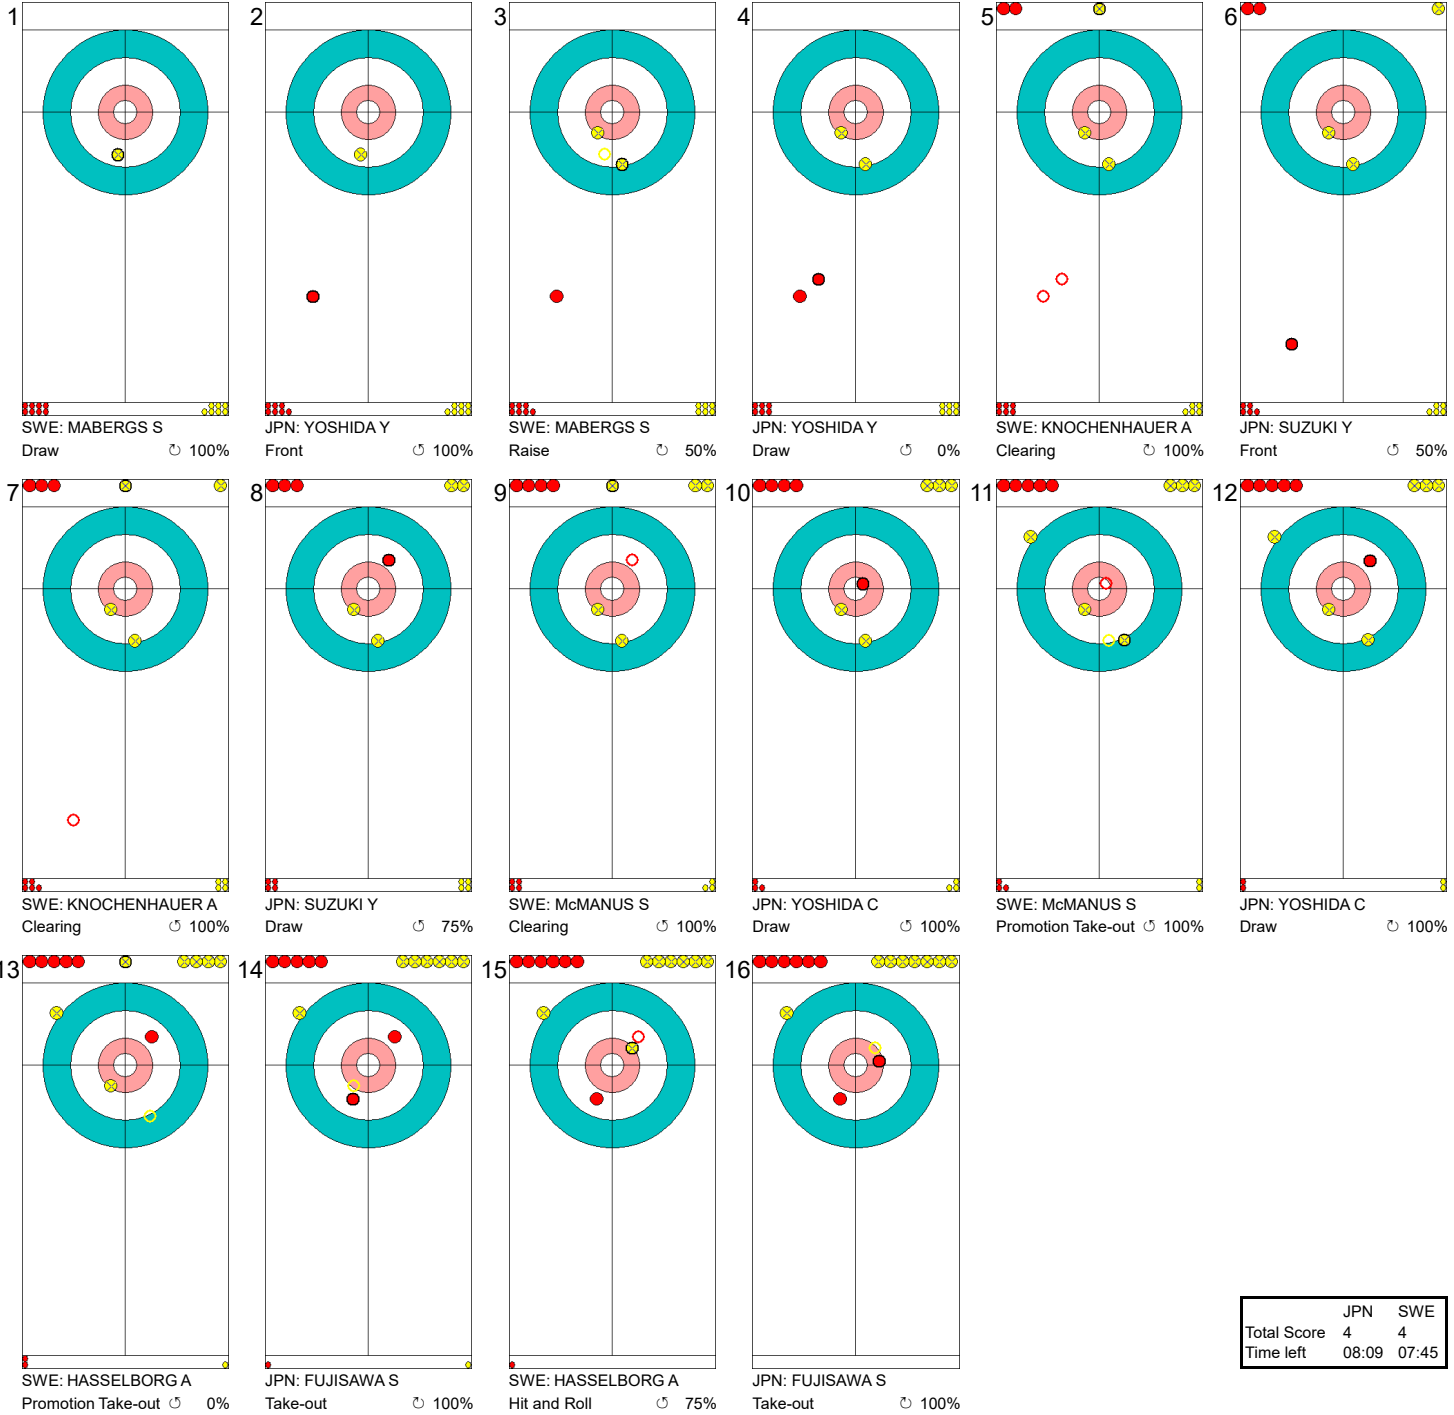

Round Robin Session 9 - Sheet D

예선 세션 9 - 선로 D / Round robin, session 9 - Piste D

Game - Shot by Shot

경기별 슛 기록 / Déroulement de la partie

Legend:
 ↻ Clockwise ↺ Counter-clockwise - Not considered

Gangneung Curling Centre

Round Robin Session 9 - Sheet D

예선 세션 9 - 선로 D / Round robin, session 9 - Piste D

Game - Shot by Shot

경기별 슛 기록 / Déroulement de la partie

End 8 **JPN - Japan 2 + 0 (this end) = 2** **SWE - Sweden 3 + 1 (this end) = 4**

	JPN	SWE
Total Score	2	4
Time left	11:39	11:11

Legend:
 Clockwise Counter-clockwise - Not considered

Game - Shot by Shot

경기별 슛 기록 / Déroulement de la partie

End 9 ● JPN - Japan 2 + 2 (this end) = 4 ● SWE - Sweden 4 + 0 (this end) = 4

	JPN	SWE
Total Score	4	4
Time left	08:09	07:45

Legend:
 ↻ Clockwise ↺ Counter-clockwise - Not considered

Game - Shot by Shot

경기별 슛 기록 / Déroulement de la partie

End 10 **JPN - Japan 4 + 1 (this end) = 5** **SWE - Sweden 4 + 0 (this end) = 4**