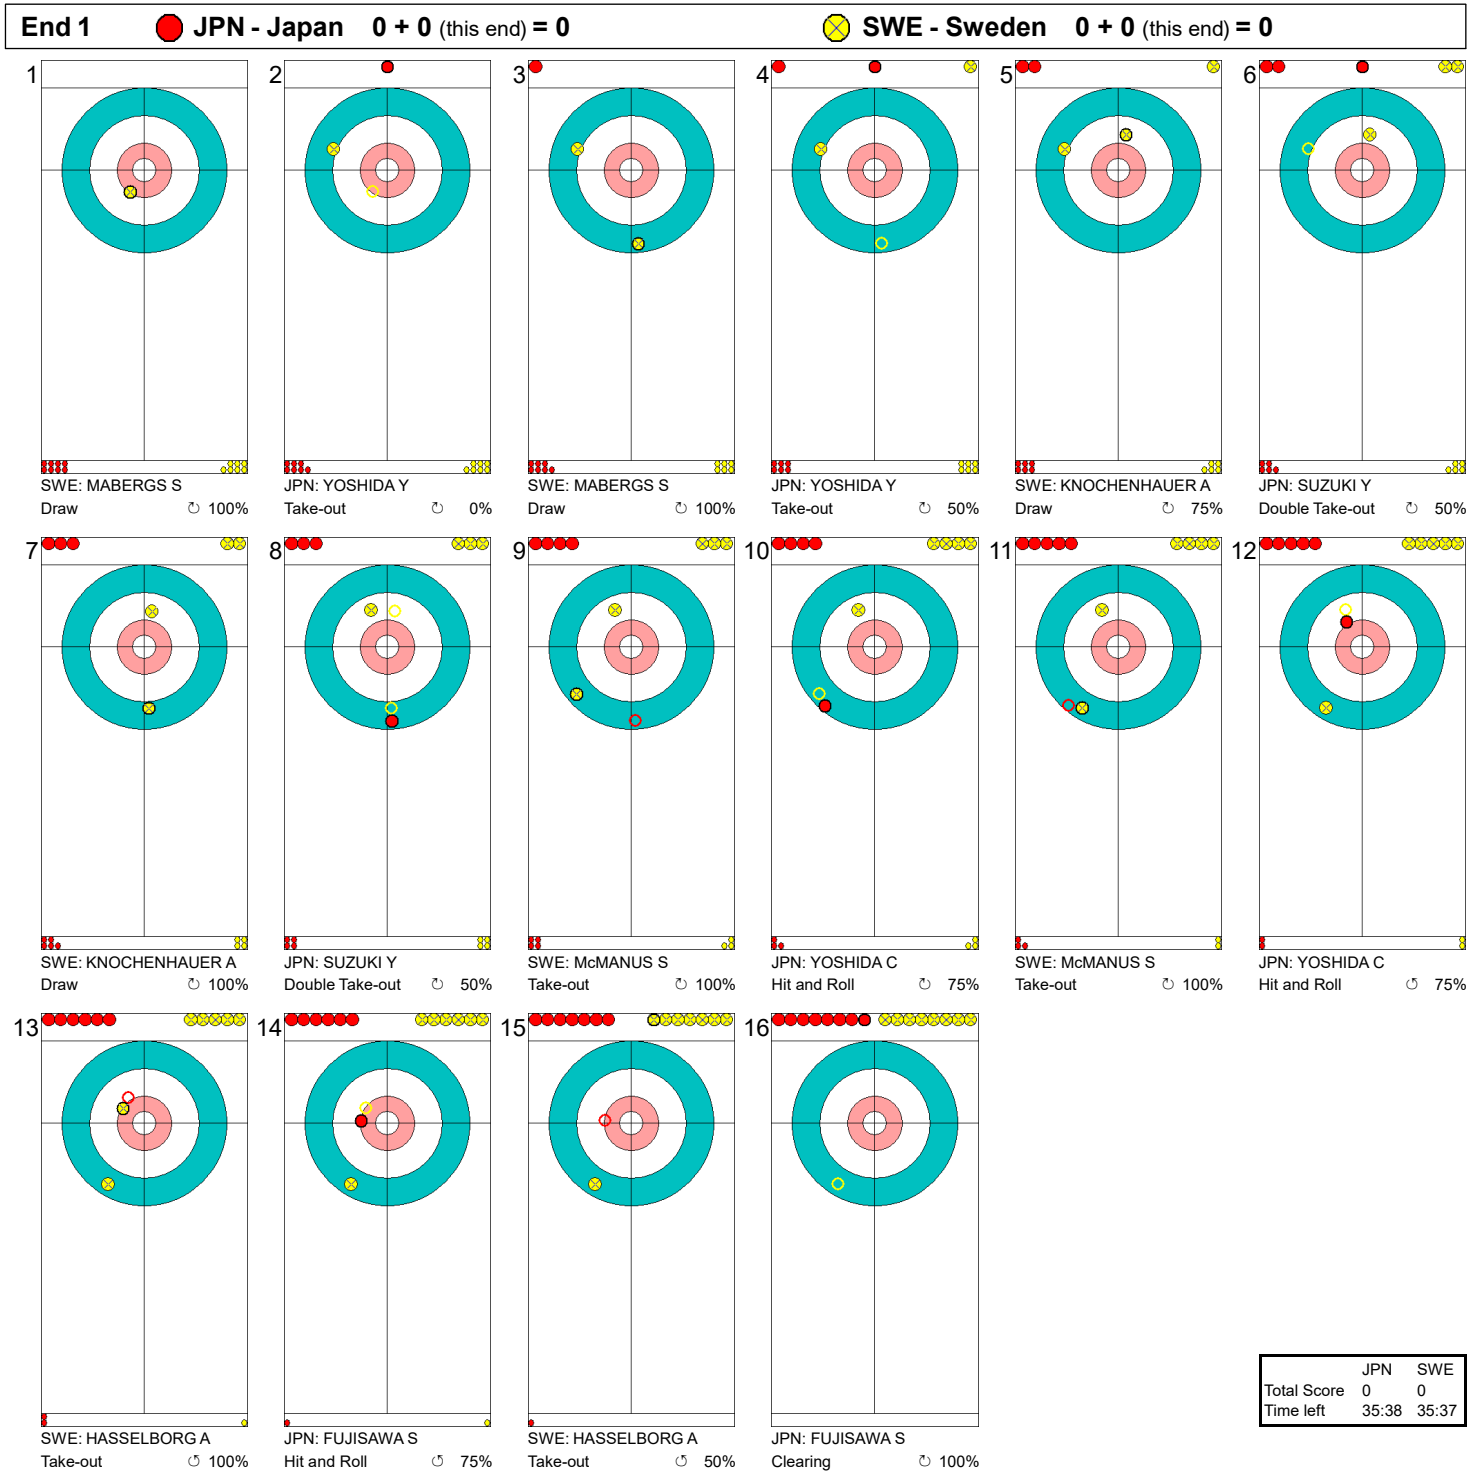

Gangneung Curling Centre

강릉 컬링 센터
Centre de curling de Gangneung

PyeongChang 2018™

MON 19 FEB 2018

Start Time 20:05

Curling

컬링 / Curling

Women

여자 / Femmes

Round Robin Session 9 - Sheet D

예선 세션 9 - 선로 D / Round robin, session 9 - Piste D

Game - Shot by Shot

경기별 슛 기록 / Déroulement de la partie

Legend:
 ↻ Clockwise ↺ Counter-clockwise - Not considered

Game - Shot by Shot

경기별 슛 기록 / Déroulement de la partie

End 2 **JPN - Japan 0 + 1 (this end) = 1** **SWE - Sweden 0 + 0 (this end) = 0**

	JPN	SWE
Total Score	1	0
Time left	32:57	32:59

Legend:
 Clockwise Counter-clockwise - Not considered

Game - Shot by Shot

경기별 슛 기록 / Déroulement de la partie

End 3 ● JPN - Japan 1 + 0 (this end) = 1 ● SWE - Sweden 0 + 1 (this end) = 1

	JPN	SWE
Total Score	1	1
Time left	29:16	28:31

Legend:
 ↻ Clockwise ↺ Counter-clockwise - Not considered