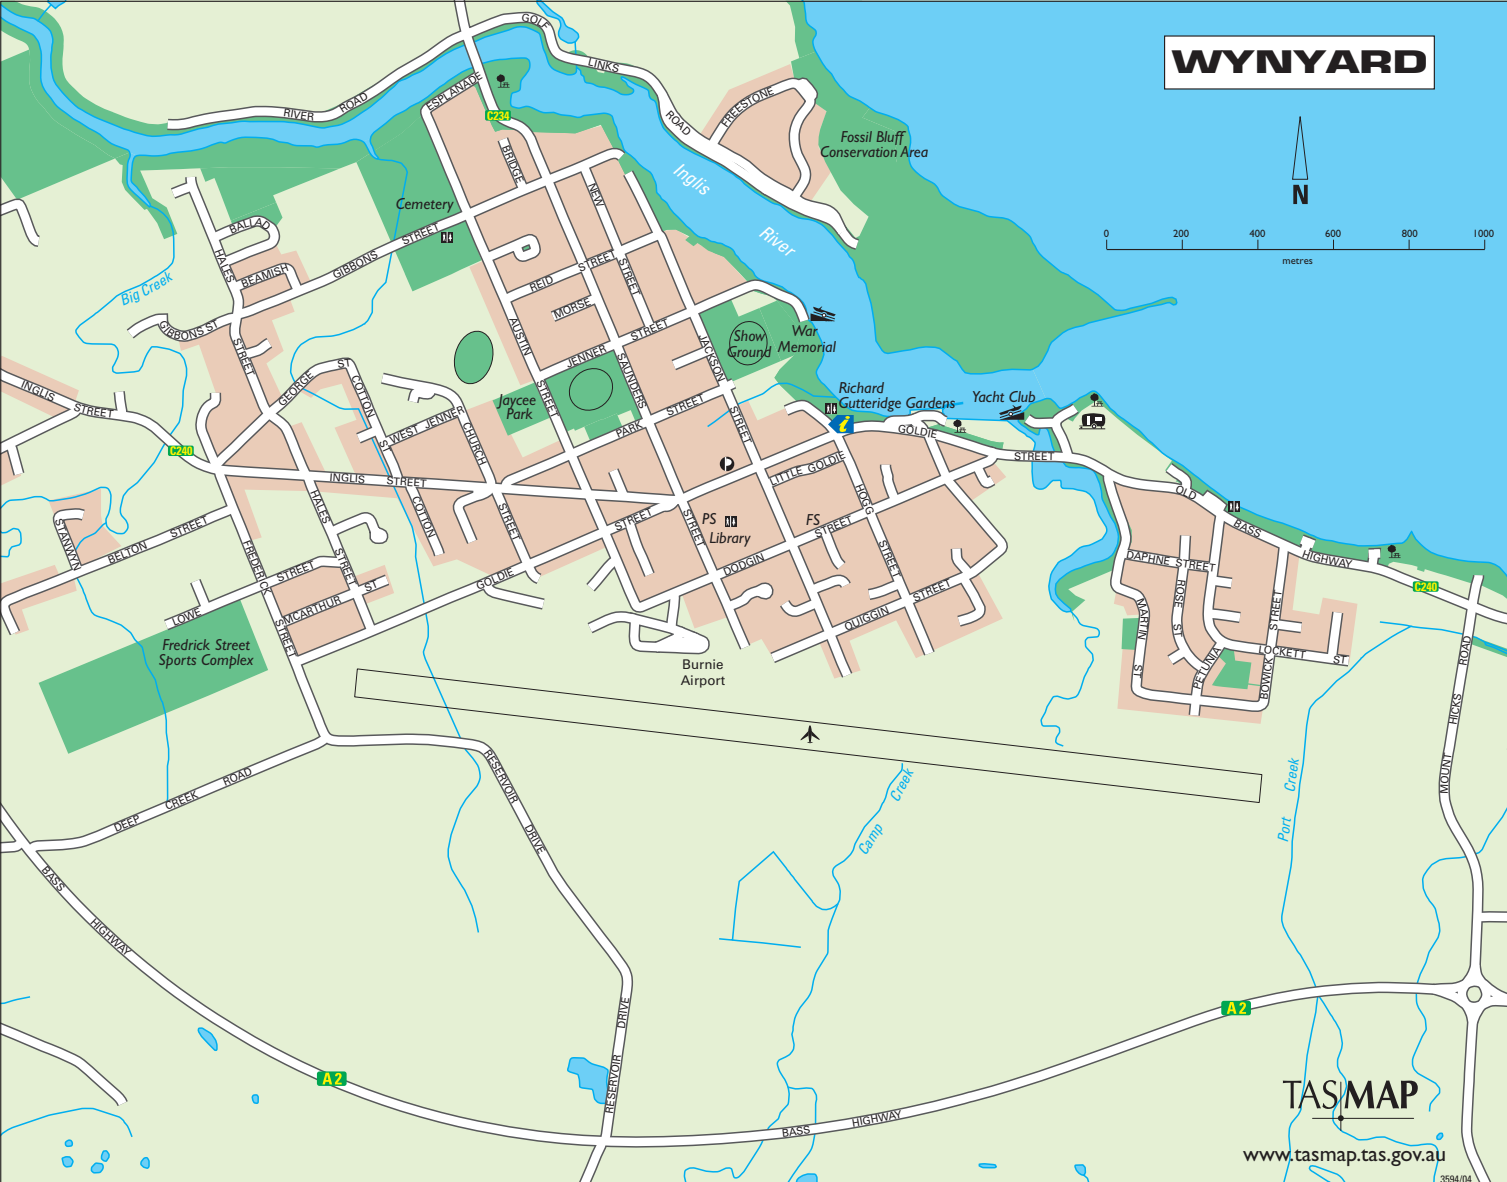

# WYNYARD

Fredrick Street Sports Complex

Cemetery

Jaycee Park

Burnie Airport

Fossil Bluff Conservation Area

Show Ground

War Memorial

Richard Gutteridge Gardens

Yacht Club

TASMAP

[www.tasmap.tas.gov.au](http://www.tasmap.tas.gov.au)