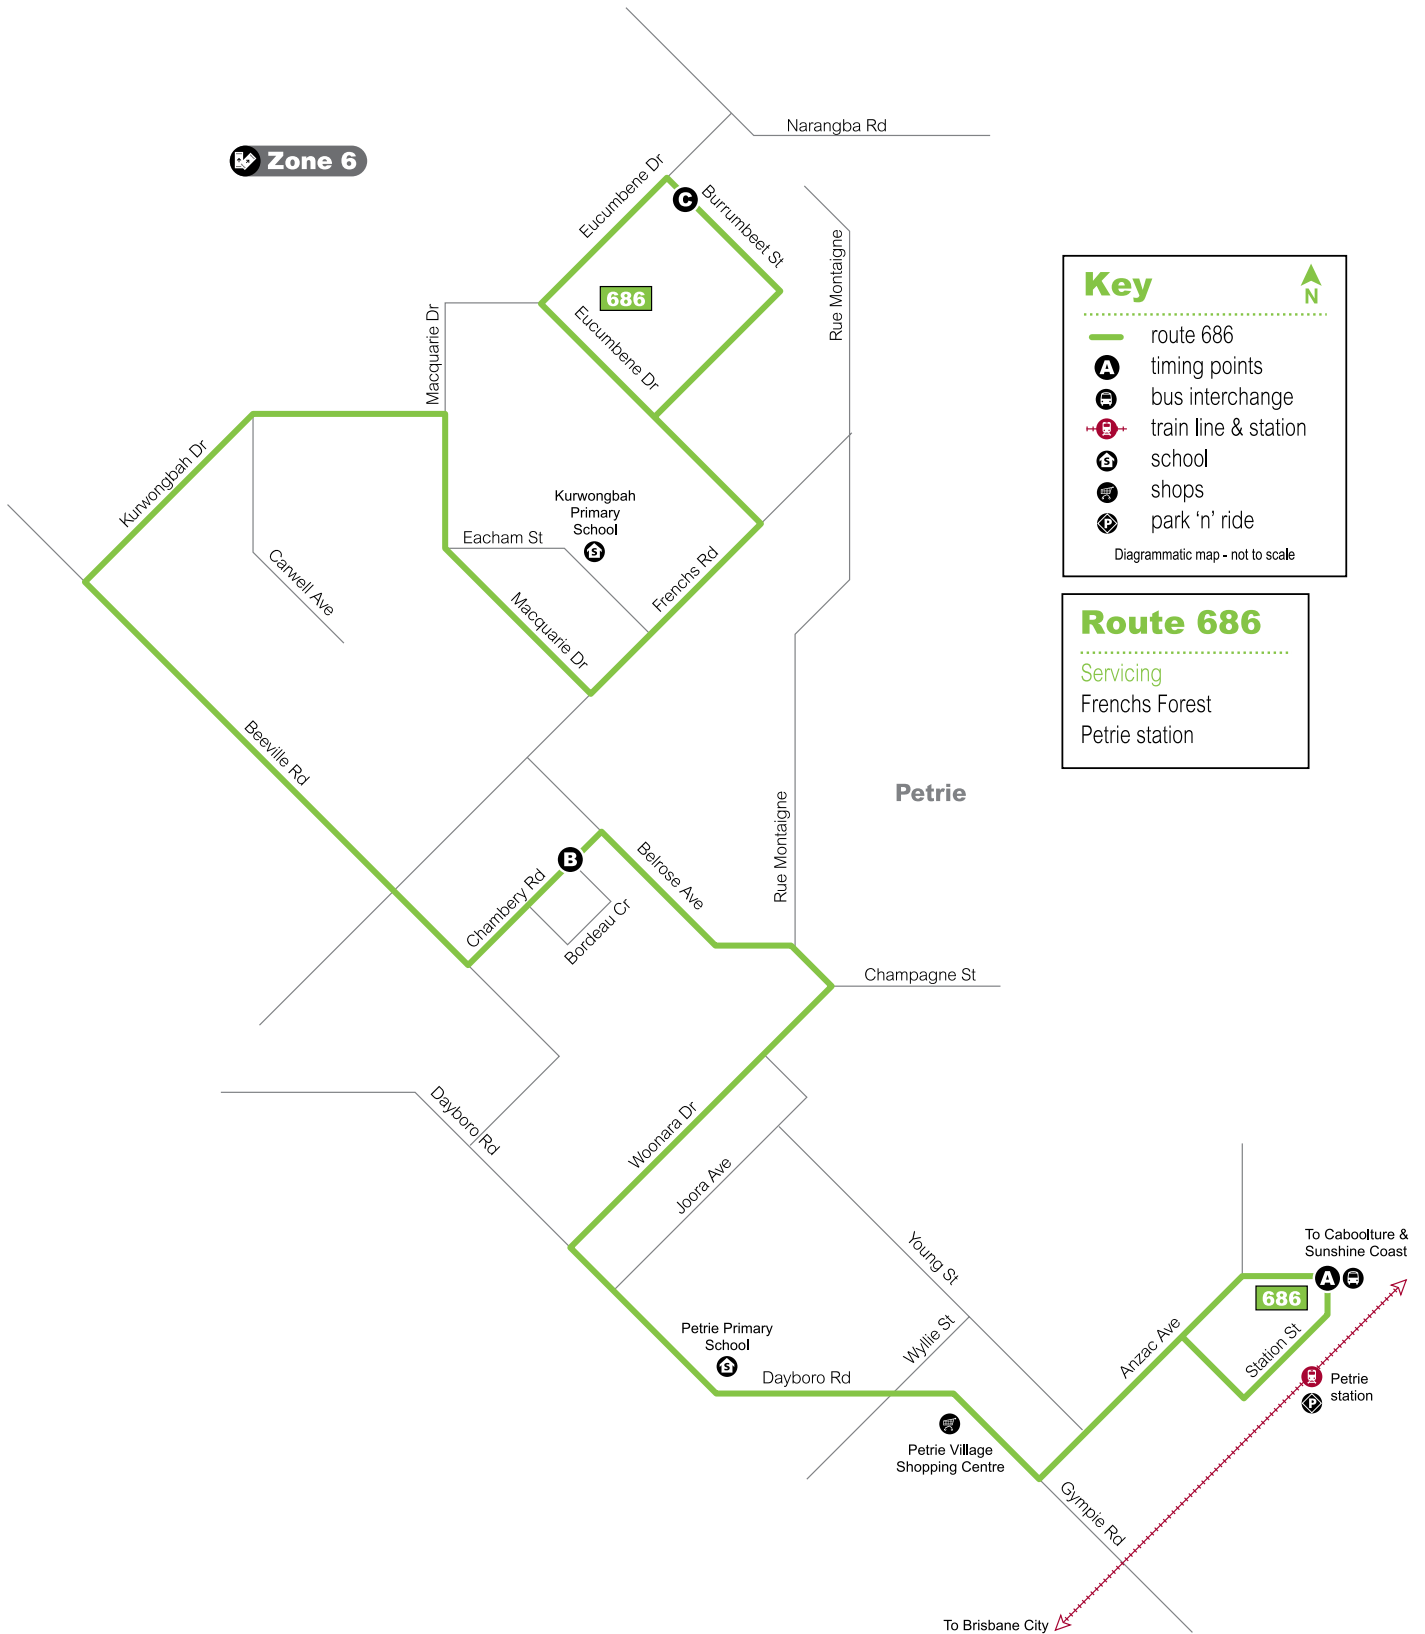

Frenchs Forest to Petrie station

Effective from 20 January 2014

Great state. Great opportunity.

Route description

686 Frenchs Forest to Petrie station servicing Petrie. Operates Monday to Saturday only.

Due to unforeseen circumstances, details on this timetable may change. For up-to-date information visit TransLink for information on timetables, maps, fares, journey planning, special events and accessibility.

Timetable information

How to read this timetable

1. Use the route map to find the two timing points you are located between.
2. Locate these points on the timetable.
3. Your bus is scheduled to arrive between the times shown for these points. For example, if your bus stop is situated between timing points A and B on the map, then the bus is scheduled to arrive between the times listed for A and B.

Route **686**

Frenchs Forest to Petrie station

servicing Petrie

Saturday

map ref	Route number	686	686	686	686	686	686	686	686	686	686	
		am	am	am	am	am	pm	pm	pm	pm	pm	
	Train departs Central station	6.37	7.37	8.37	9.37	10.37	11.37	12.37	1.37	2.37	3.37	4.37
	Train arrives Petrie station	7.20	8.20	9.20	10.20	11.20	12.20	1.20	2.20	3.20	4.20	5.20
	Petrie station	7.35	8.35	9.35	10.35	11.35	12.35	1.35	2.35	3.35	4.35	5.35
	Chamberry Rd near Bordeau Cr	7.41	8.41	9.41	10.41	11.41	12.41	1.41	2.41	3.41	4.41	5.41
	Burrumbeet St near Eucumbene Dr	7.47	8.47	9.47	10.47	11.47	12.47	1.47	2.47	3.47	4.47	5.47
	Chamberry Rd near Bordeau Cr	7.55	8.55	9.55	10.55	11.55	12.55	1.55	2.55	3.55	4.55	5.55
	Petrie station	8.02	9.02	10.02	11.02	12.02	1.02	2.02	3.02	4.02	5.02	6.02
	Train departs Petrie station	8.13	9.13	10.13	11.13	12.13	1.13	2.13	3.13	4.13	5.13	6.13
	Train arrives Central station	8.56	9.56	10.56	11.56	12.56	1.56	2.56	3.56	4.56	5.56	6.56

Zone 6

Key

- route 686
- timing points
- bus interchange
- train line & station
- school
- shops
- park 'n' ride

Diagrammatic map - not to scale

Route 686

Servicing
 Frenchs Forest
 Petrie station