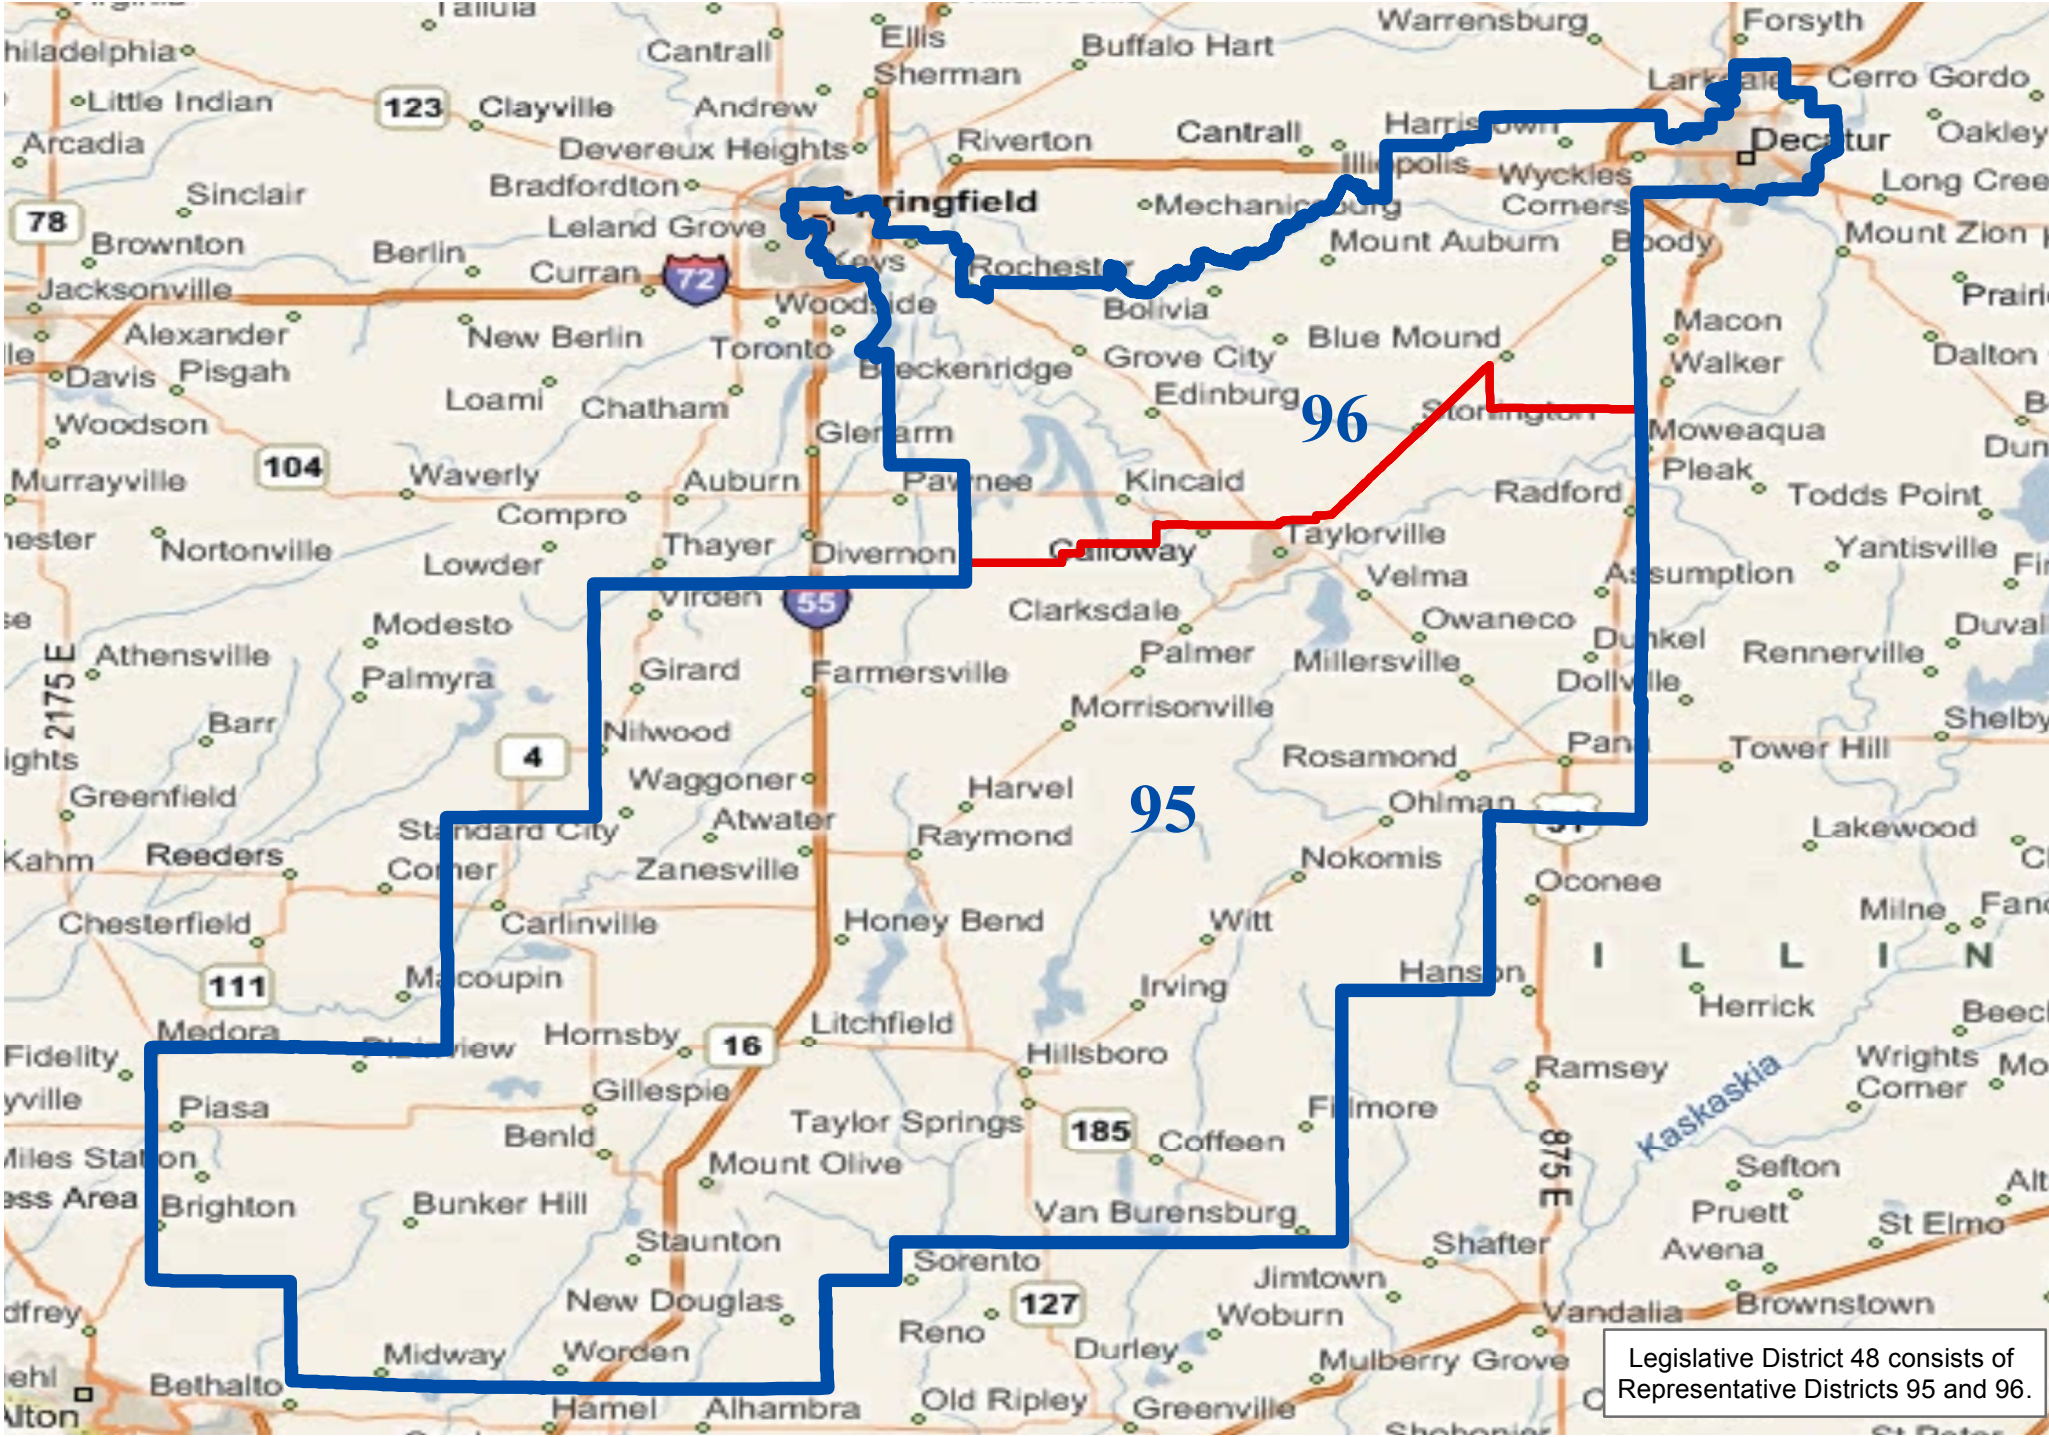

PA 97-0006 Legislative District 48

Legislative District 48 consists of Representative Districts 95 and 96.