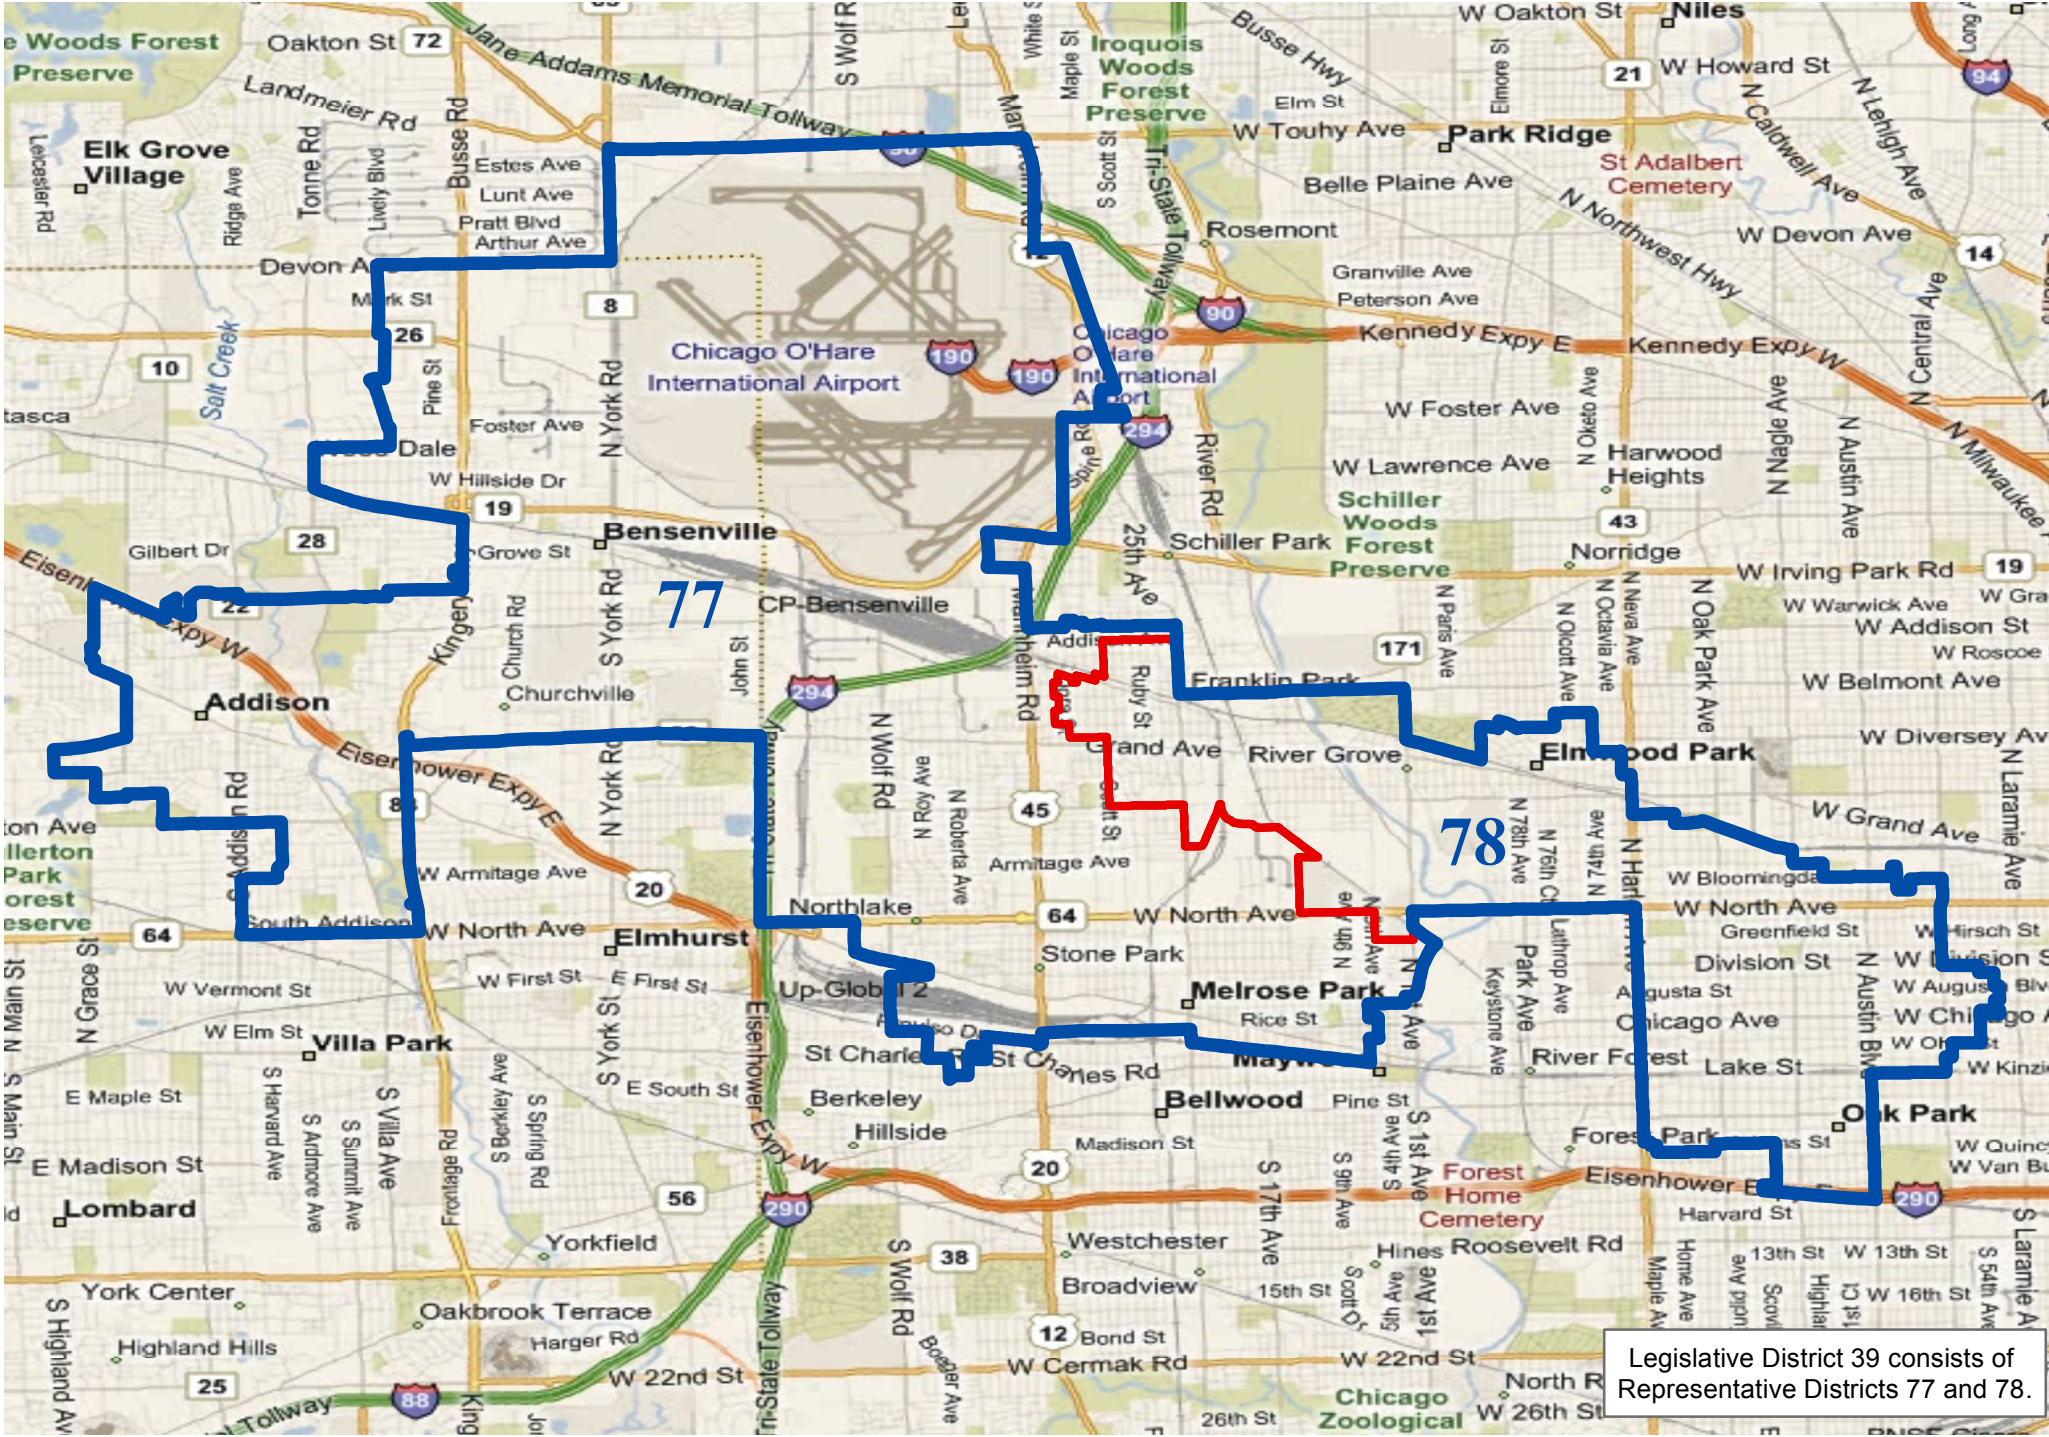

# PA 97-0006 Legislative District 39

Legislative District 39 consists of Representative Districts 77 and 78.