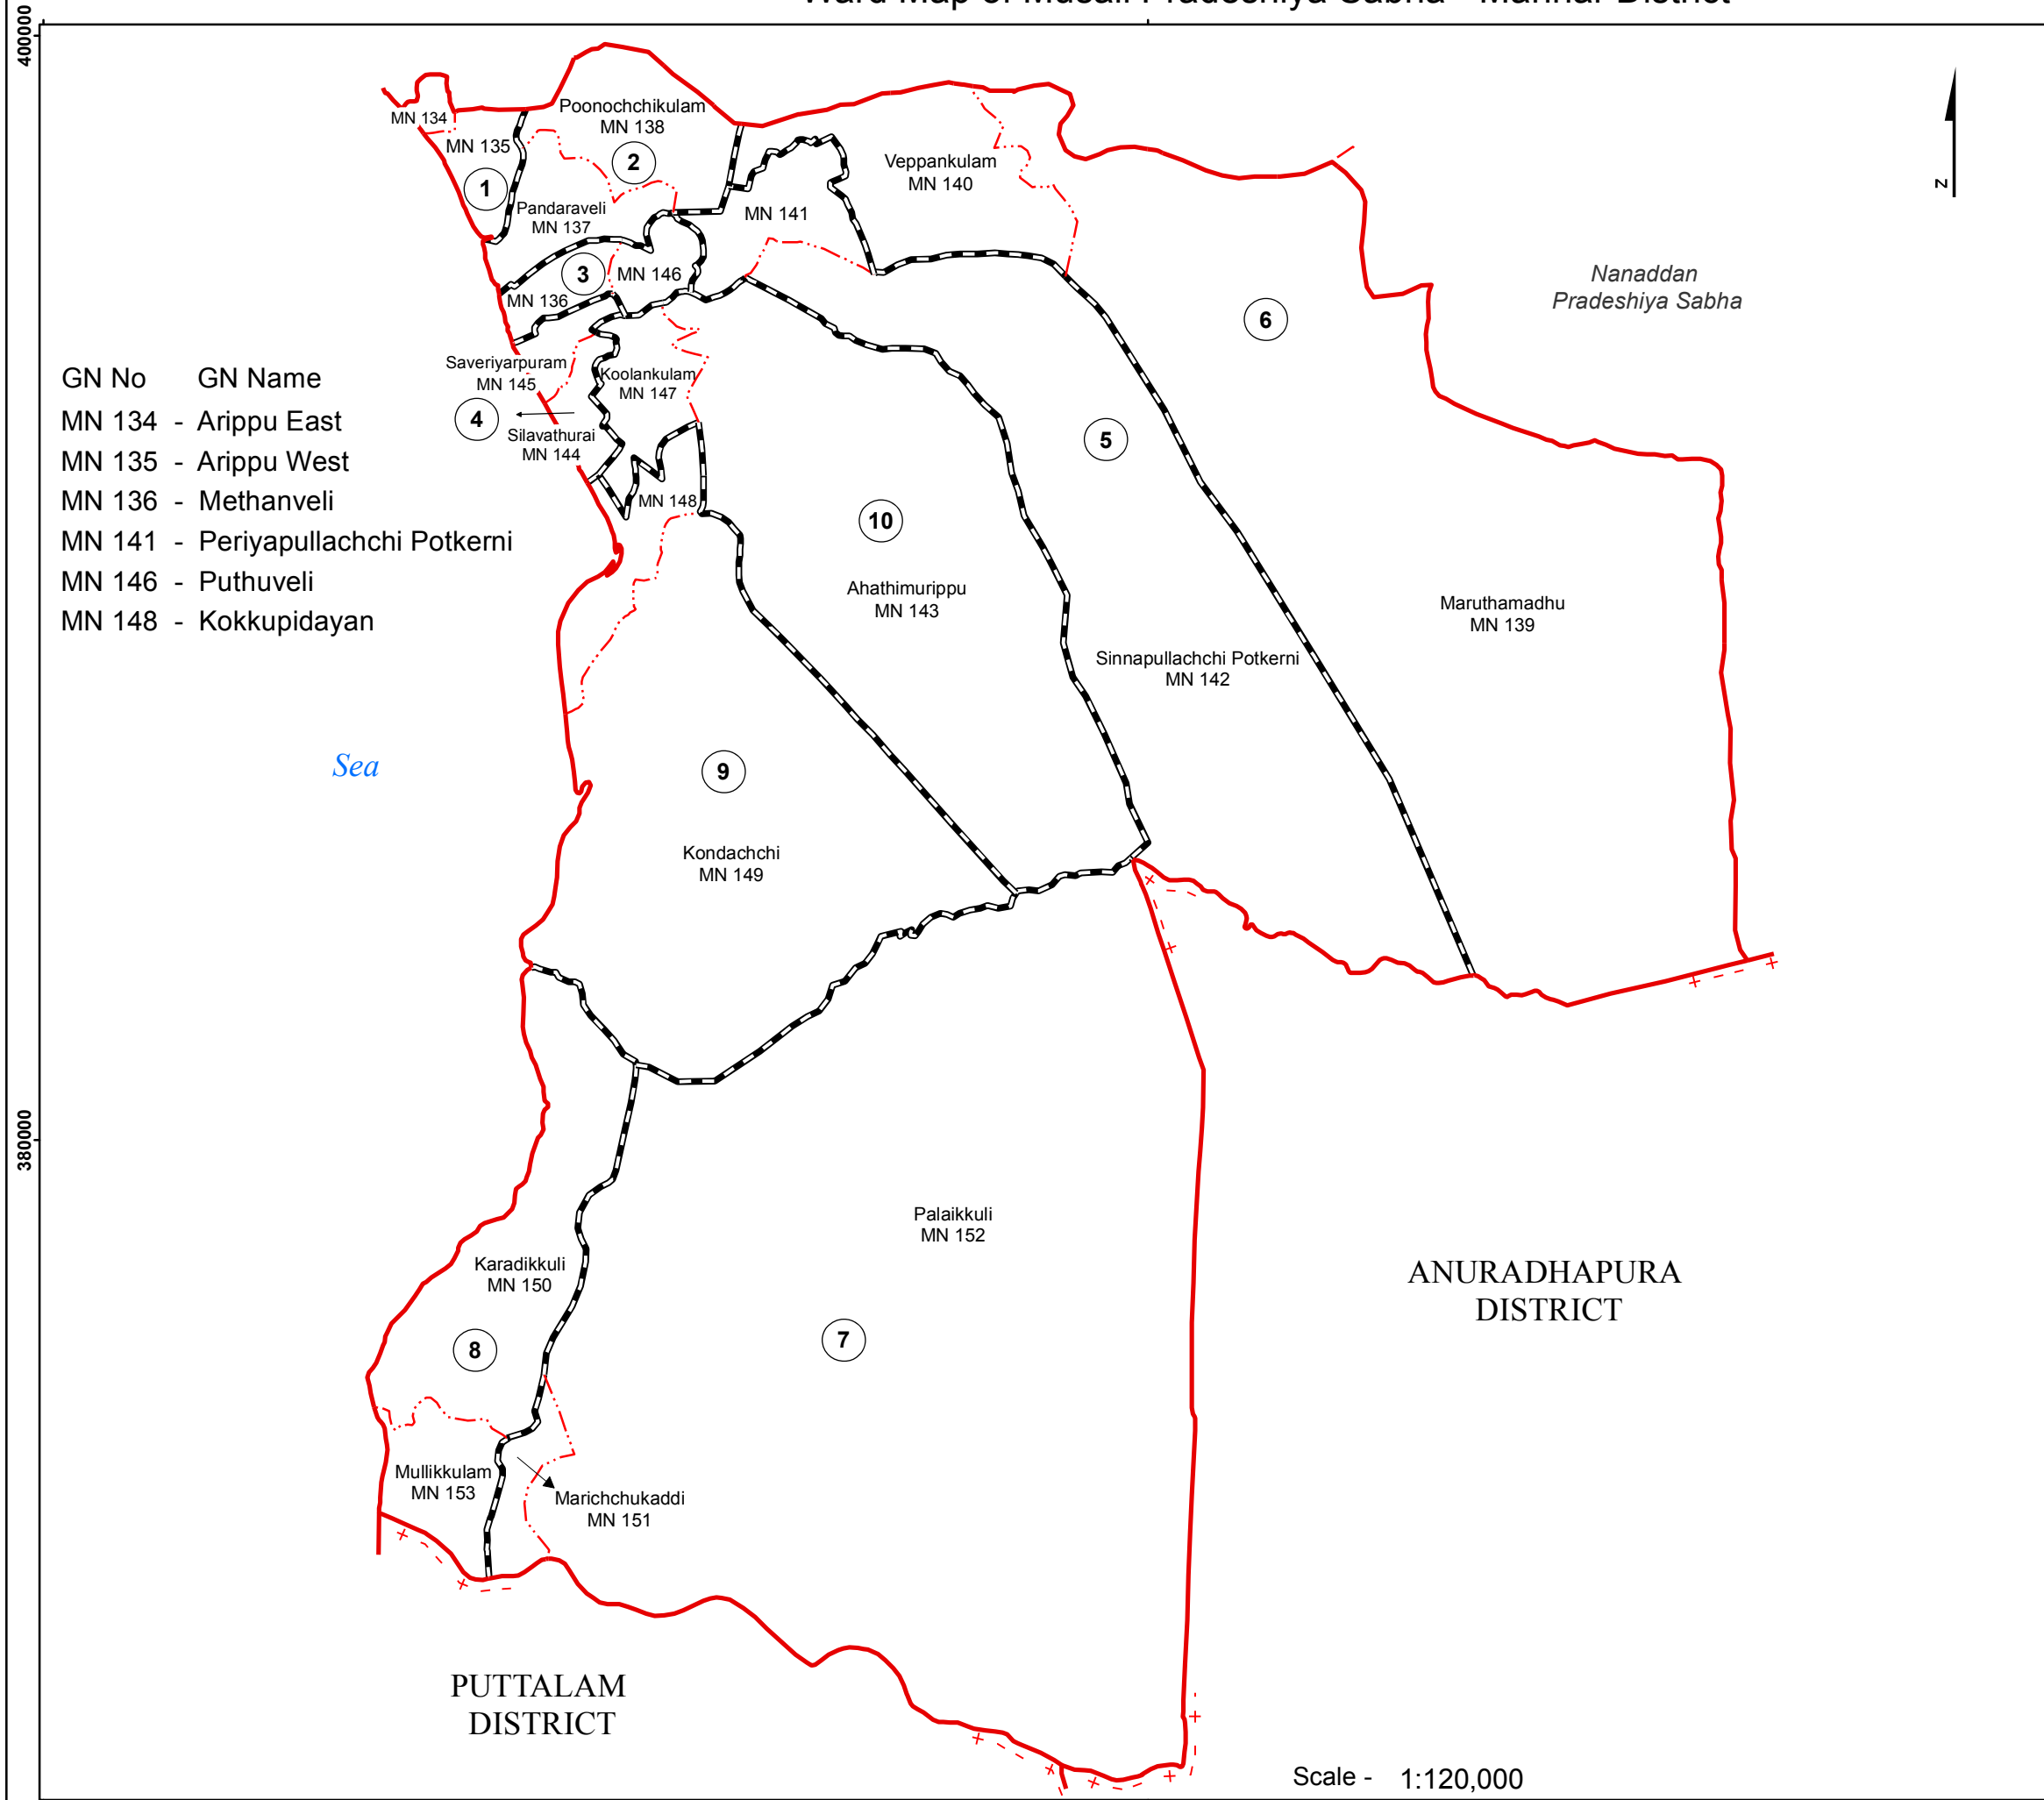

# Ward Map of Musali Pradeshiya Sabha - Mannar District

Ref. No : NDC / 12 / 04

GN No	GN Name
MN 134	- Arippu East
MN 135	- Arippu West
MN 136	- Methaveli
MN 141	- Periyapullachchi Potkerni
MN 146	- Puthuveli
MN 148	- Kokkupidayan

Musali Pradeshiya Sabha	
WARD No	WARD Name
1	Arippu
2	Pandaraveli
3	Puduveli
4	Silavathurai
5	Potkeni
6	Marudamadu Veppankulam
7	Palaikuli
8	Karadikkuli
9	Kondachchi
10	Musali

Legend	
+ - - - +	Province Boundary
. + . . + .	District Boundary
- . . . -	DS Boundary
- . . . -	GN Boundary
● - - - ●	Polling Division Boundary
— — — —	PS Boundary
— — — —	MC / UC Boundary
— — — —	Ward Boundary
▨	Multi Member Ward

Prepared by Survey Department of Sri Lanka

Data Source:  
National Delimitation Committee for Local Authorities - 2013  
Ministry of Local Government and Provincial Councils

Scale - 1:120,000

100000

120000