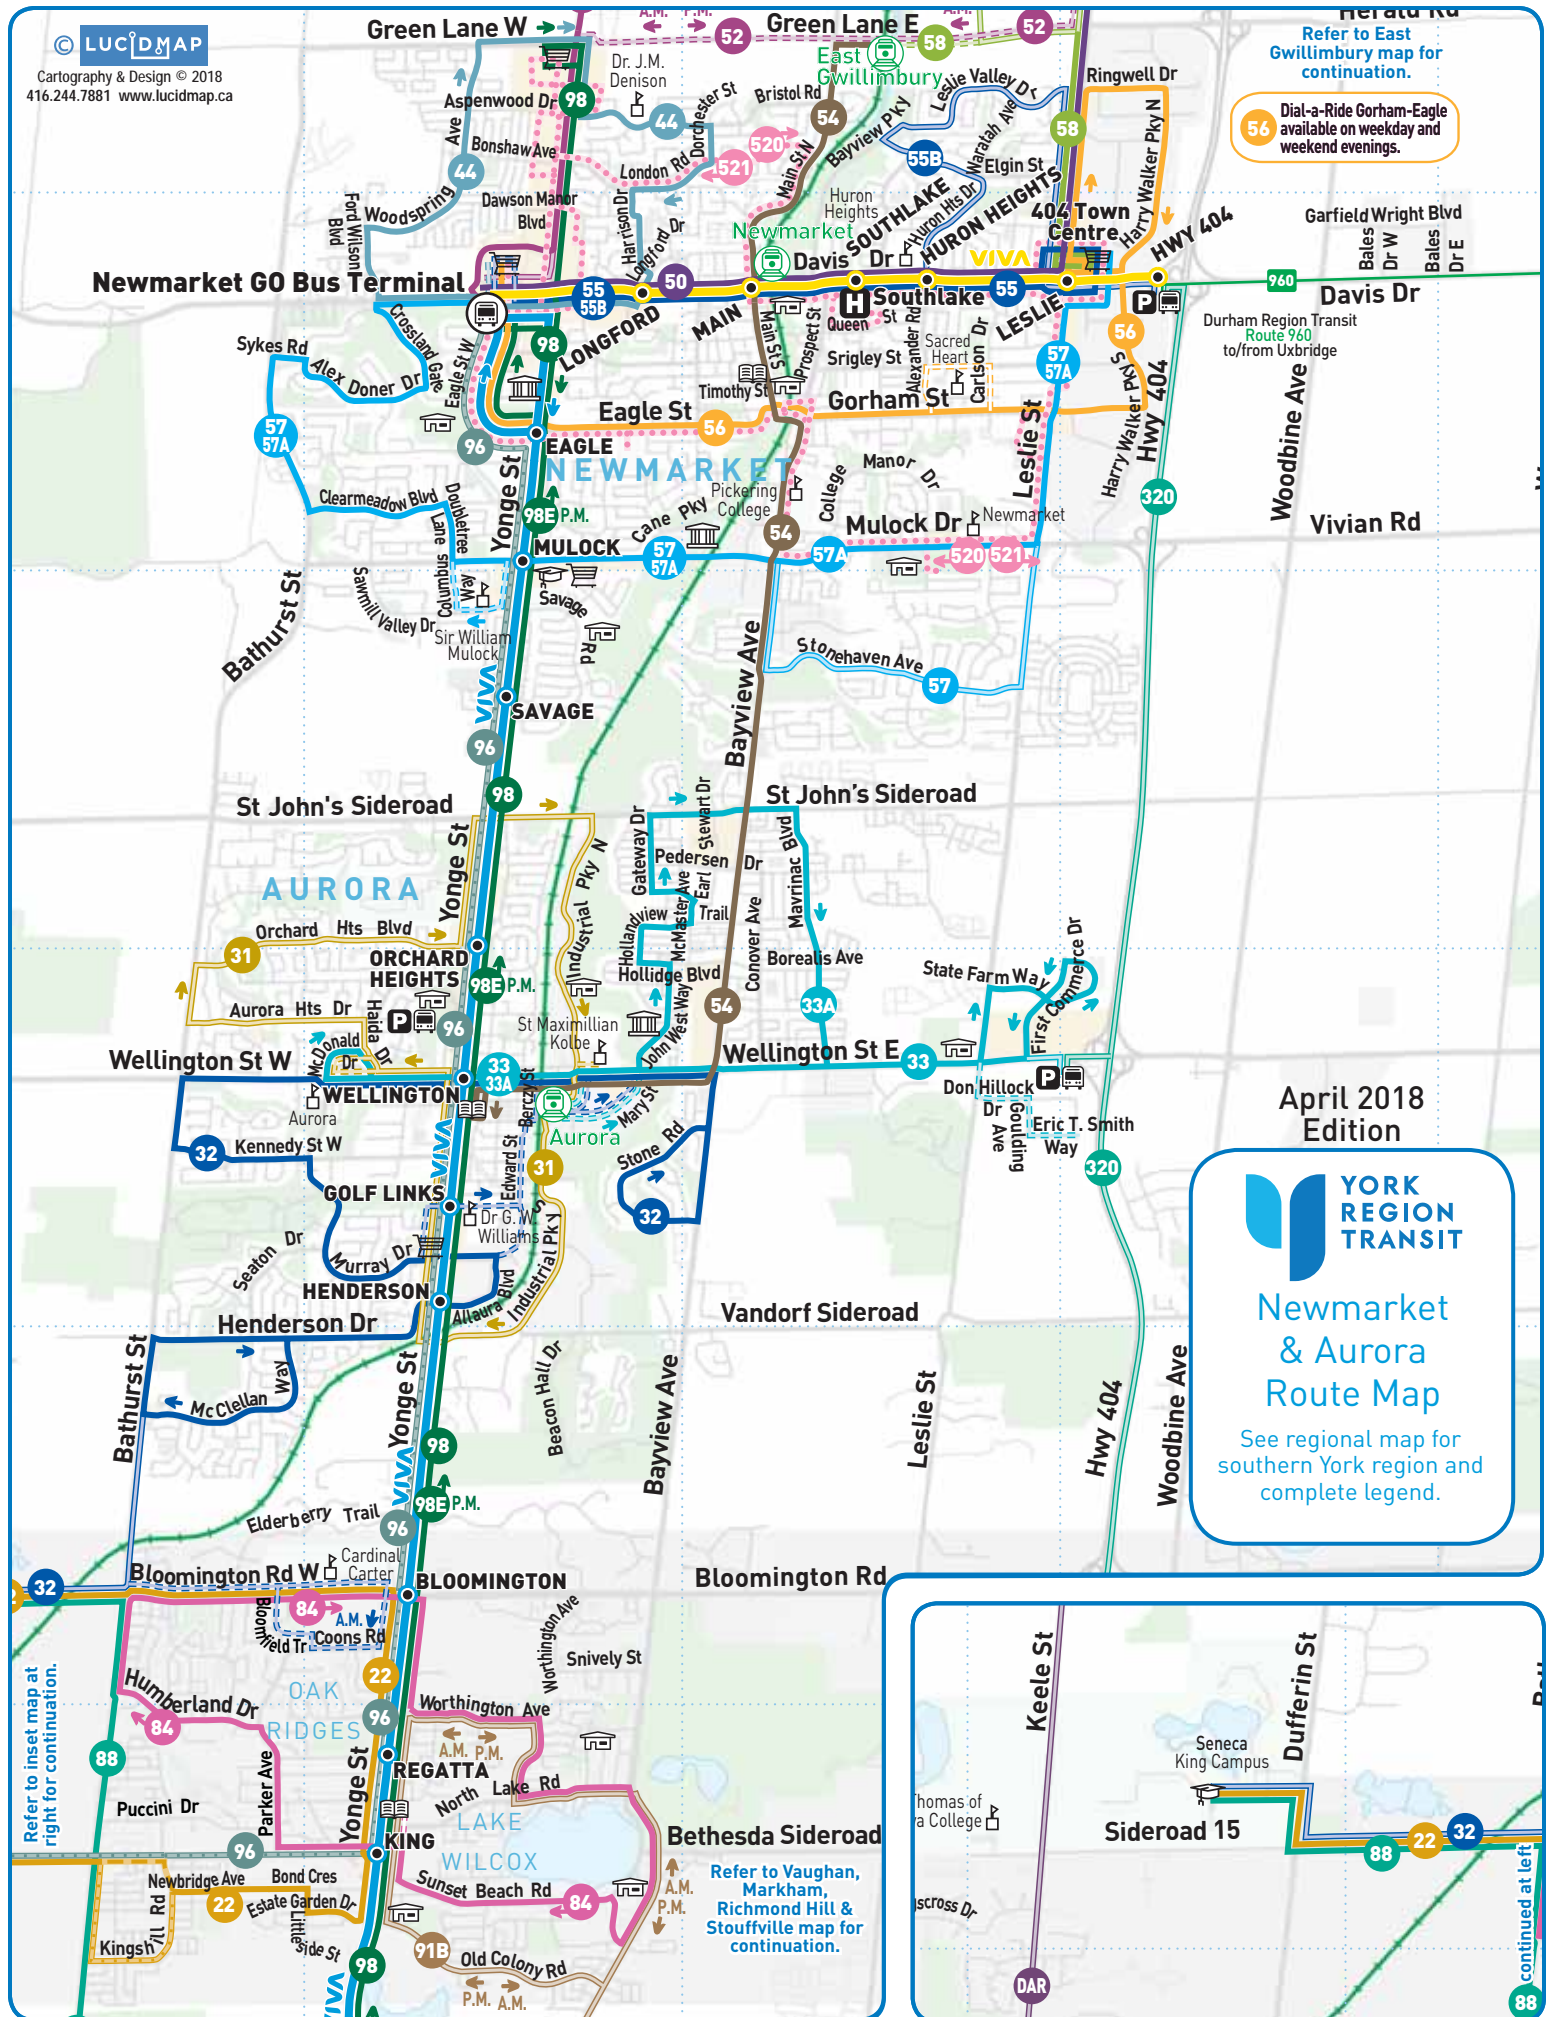

Refer to East Gwillimbury map for continuation.

Dial-a-Ride Gorham-Eagle available on weekday and weekend evenings.

April 2018 Edition

Newmarket & Aurora Route Map

See regional map for southern York region and complete legend.

Refer to inset map at right for continuation.

Refer to Vaughan, Markham, Richmond Hill & Stouffville map for continuation.

continued at left