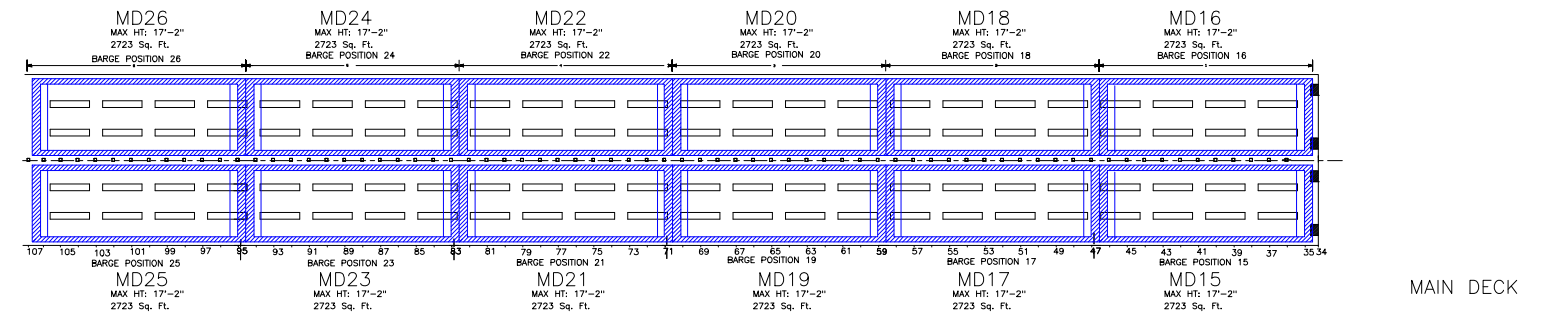

CAPE M CLASS
BARGE CARRIER (SEEBEE)
CAPE MAY, MENDOCINO, and MOHICAN
C8-S-82a

TOTAL SQUARE FEET: 95,109

BARGE STOWAGE SPACES

NOTE: THE LAST TWO NUMBERS OF THE COID INDICATE BARGE POSITIONS. EVEN NUMBERS ARE ON THE PORT SIDE AND ODD NUMBERS ARE ON THE STARBOARD SIDE.

NOT TO SCALE

SECTION VIEW

UPPER DECK

MAIN DECK

LOWER DECK