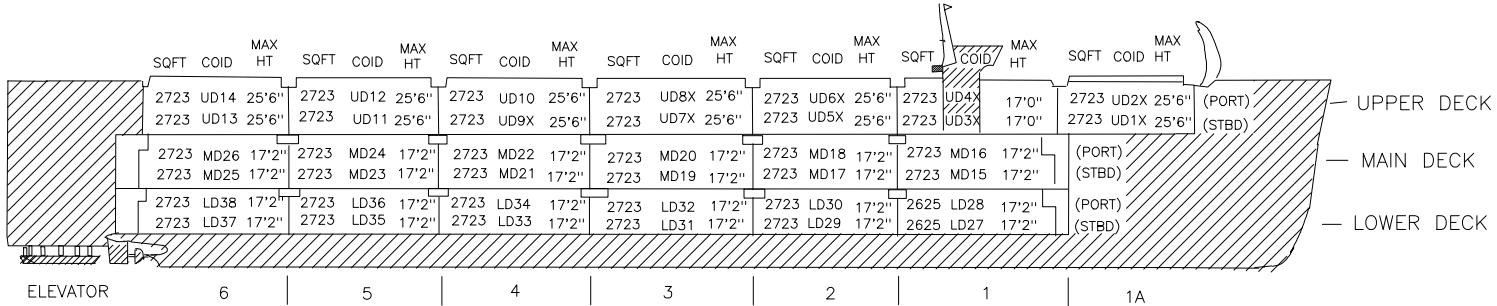

CAPE M CLASS
BARGE CARRIER (SEEBEE)
CAPE MAY, MENDOCINO, and MOHICAN
C8-S-82a

TOTAL SQUARE FEET: 95,109

BARGE STOWAGE SPACES

NOTE: THE LAST TWO NUMBERS OF THE COID INDICATE BARGE POSITIONS. EVEN NUMBERS ARE ON THE PORT SIDE AND ODD NUMBERS ARE ON THE STARBOARD SIDE.

NOT TO SCALE

SECTION VIEW

UPPER DECK

MAIN DECK

LOWER DECK