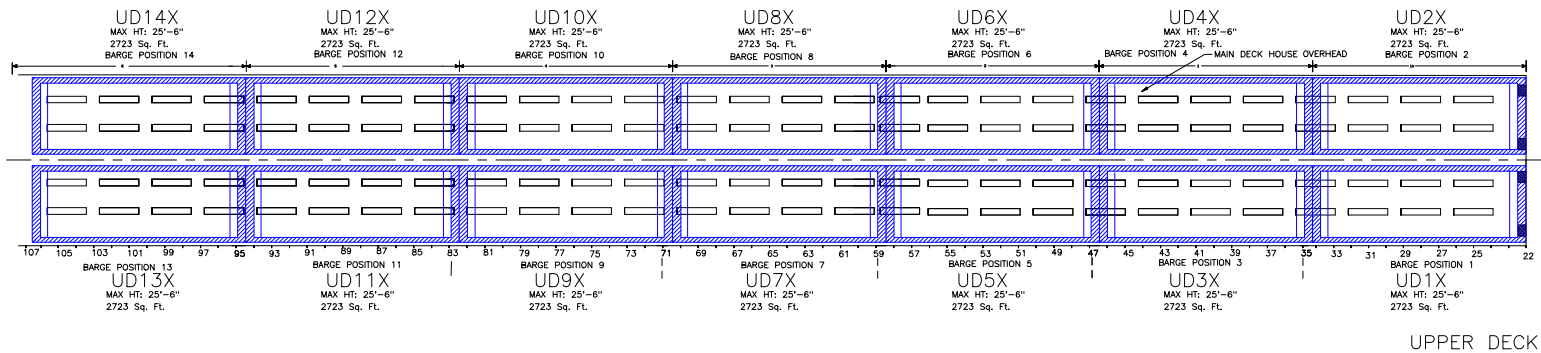

CAPE M CLASS
BARGE CARRIER (SEEBEE)
CAPE MAY, MENDOCINO, and MOHICAN
C8-S-82a

TOTAL SQUARE FEET: 95,109

BARGE STOWAGE SPACES

NOTE: THE LAST TWO NUMBERS OF THE COID INDICATE BARGE POSITIONS. EVEN NUMBERS ARE ON THE PORT SIDE AND ODD NUMBERS ARE ON THE STARBOARD SIDE.

NOT TO SCALE

SECTION VIEW

UPPER DECK

MAIN DECK

LOWER DECK