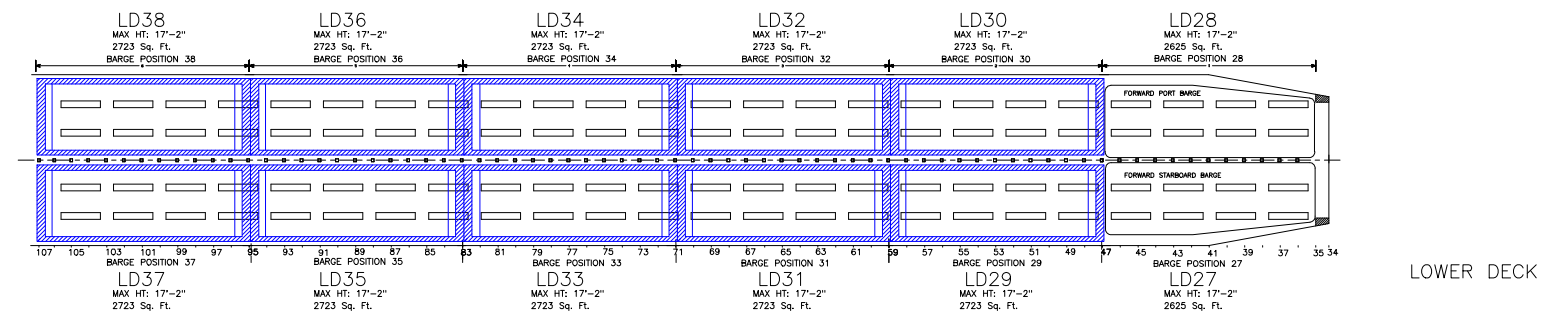

CAPE M CLASS
BARGE CARRIER (SEEBEE)
CAPE MAY, MENDOCINO, and MOHICAN
C8-S-82a

TOTAL SQUARE FEET: 95,109

BARGE STOWAGE SPACES

NOTE: THE LAST TWO NUMBERS OF THE COID INDICATE BARGE POSITIONS. EVEN NUMBERS ARE ON THE PORT SIDE AND ODD NUMBERS ARE ON THE STARBOARD SIDE.

NOT TO SCALE

SECTION VIEW

UPPER DECK

MAIN DECK

LOWER DECK